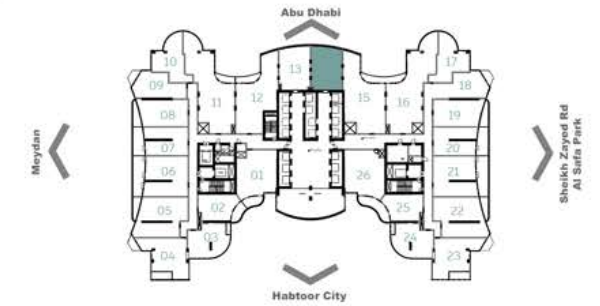

1 Bedroom

Suite Area :	787 ft²	73.08m²
Balcony Area :	91 ft²	8.48 m²
Total Area :	878ft²	81.56m²

KEY PLAN

KEY SECTION