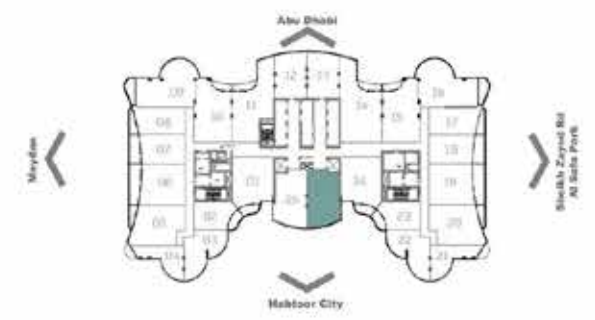

KEY PLAN

KEY SECTION

Sheikh Zayed Rd
Al Safa Park

Meydan