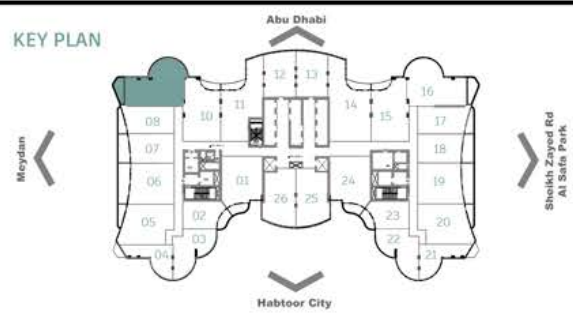

AL HABTOOR TOWER

AL HABTOOR CITY
الجبّور سيتي

KEY PLAN

KEY SECTION

09 Levels 49--69