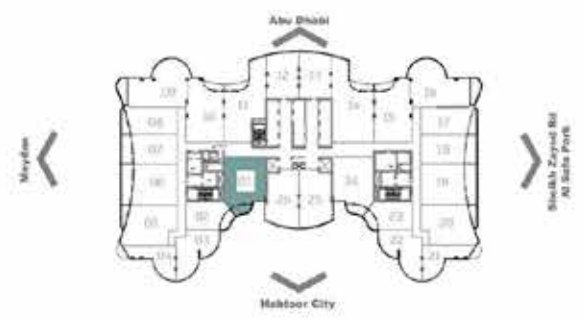

KEY PLAN

KEY SECTION

Sheikh Zayed Rd
Al Safa Park

Meydan