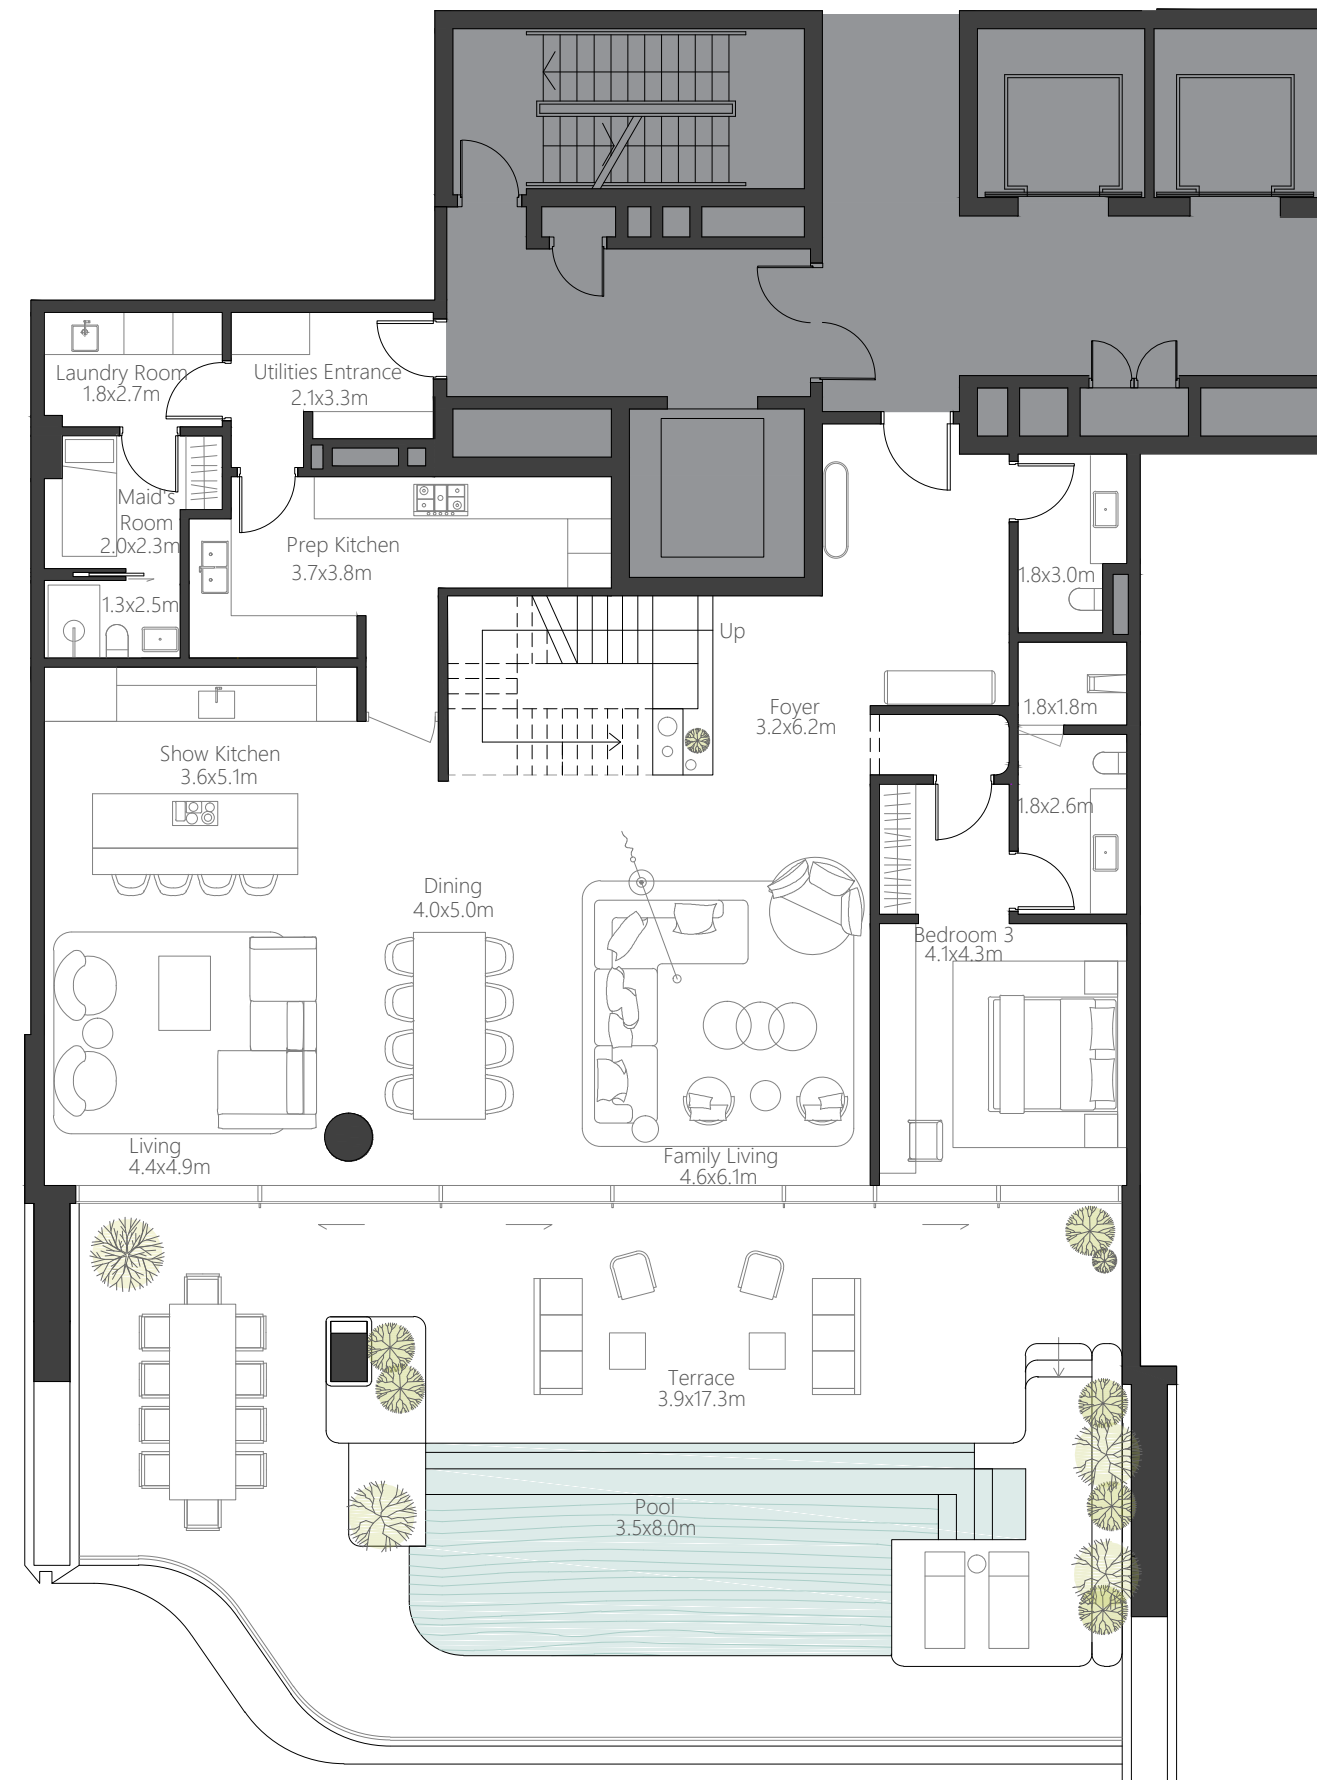

## 3 BEDROOM DUPLEX

Residence	369 sq.m.	3,971 sq.ft.
Terrace	150 sq.m.	1,614 sq.ft.
<b>Total</b>	<b>519 sq.m.</b>	<b>5,586 sq.ft.</b>

Ocean View

City Skyline View

Marina Skyline View

Beach View

LOWER

UPPER

## 4 BEDROOM SIMPLEX

Residence	438 sq.m.	4,724 sq.ft.
Terrace	187 sq.m.	2,020 sq.ft.
<b>Total</b>	<b>626 sq.m.</b>	<b>6,744 sq.ft.</b>

Ocean View

City Skyline View

Marina Skyline View

Beach View

The images, artist representations, amenities and interior decorations, finishes, appliances and furnishings contained in this brochure are provided for illustrative purposes only. Nothing in this brochure and/or any accompanying document and/or communication from OMNIYAT (whether verbal or in writing) constitutes a promise, representation and/or warranty in any form whatsoever. OMNIYAT reserves the right to substitute at any time without notice all or parts of the materials, appliances, equipment, fixtures and other construction and design details specified herein with similar materials, appliances, equipment and/or fixtures of equal or better quality, determined at the sole discretion of OMNIYAT. All square footages and dimensions are approximate only and may be subject to change at any time without notice.