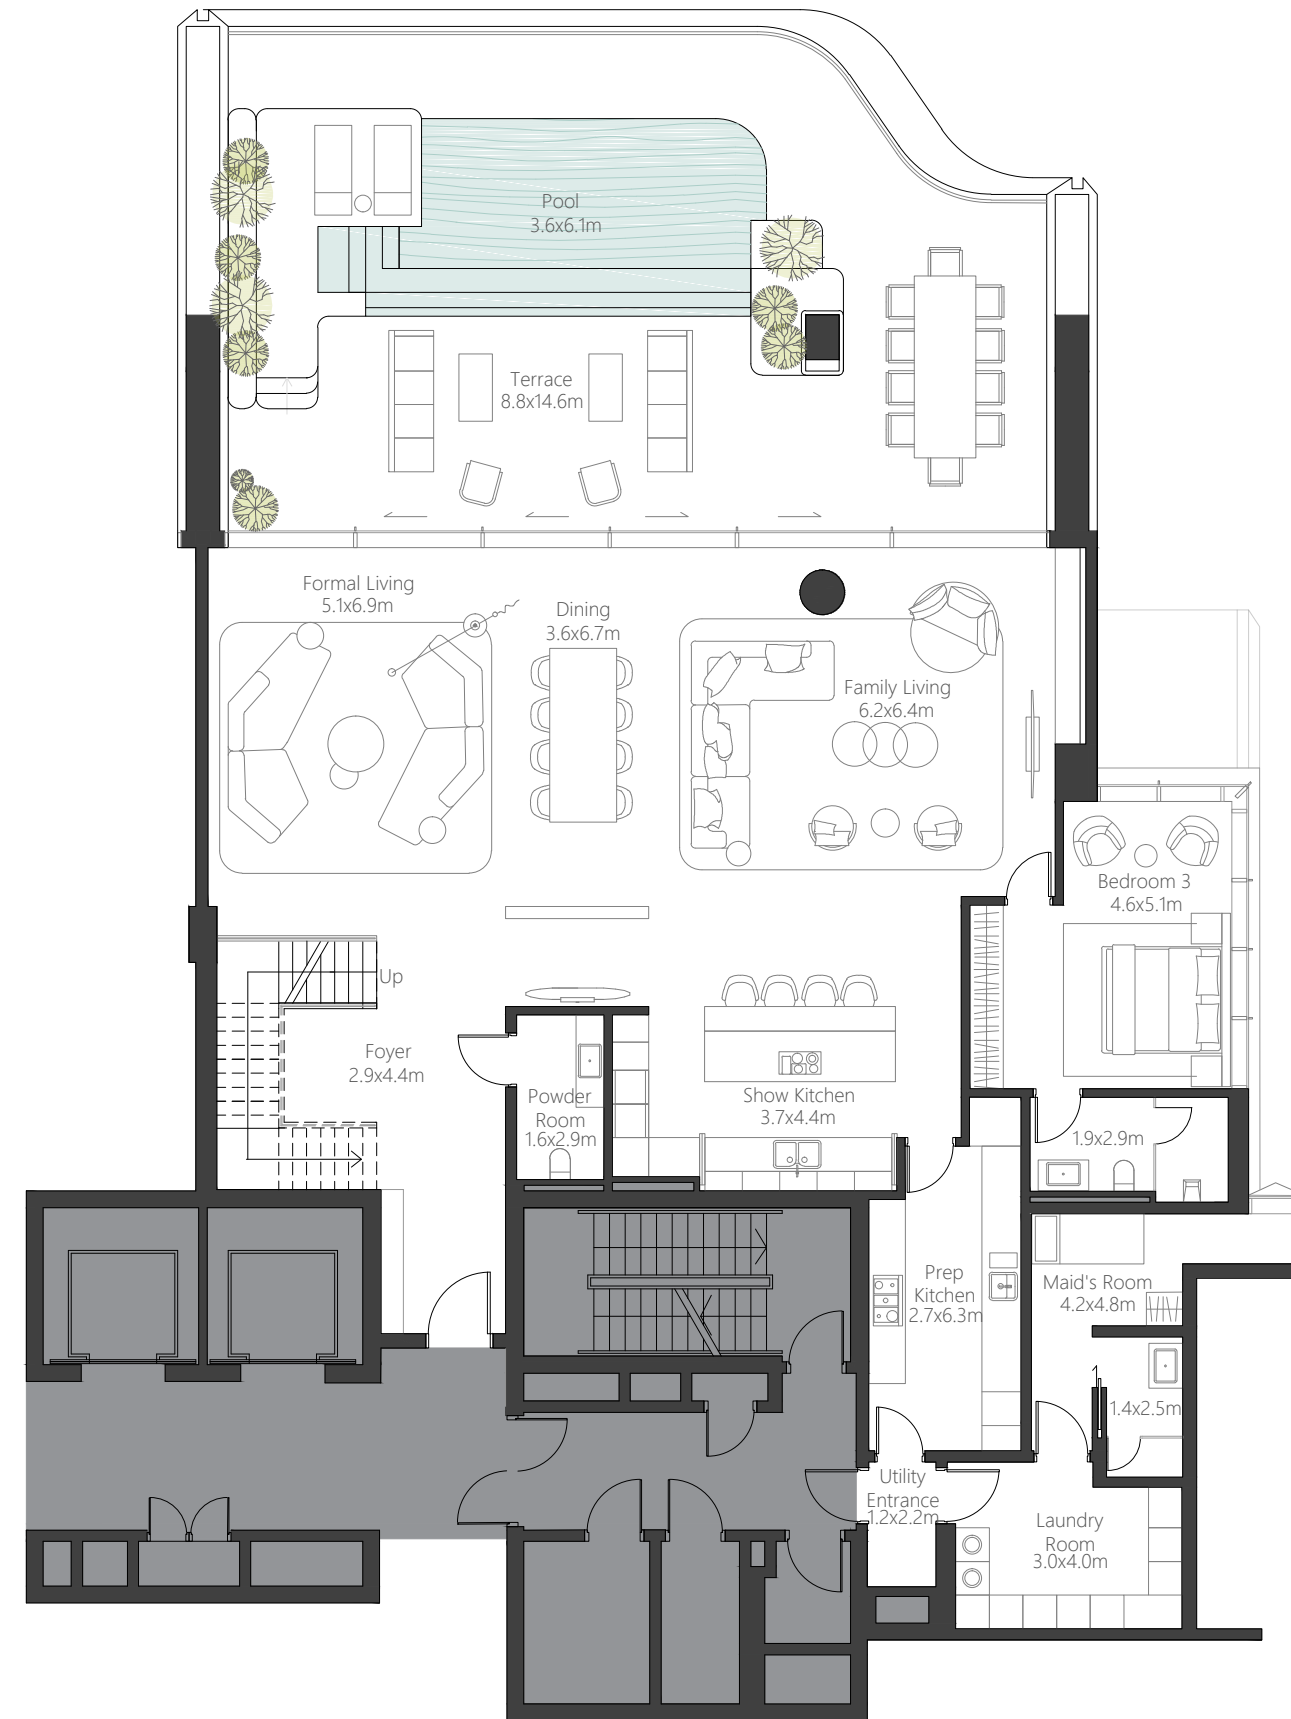

## 4 BEDROOM DUPLEX

Residence	502 sq.m.	5,403 sq.ft.
Terrace	140 sq.m.	1,509 sq.ft.
<b>Total</b>	<b>642 sq.m.</b>	<b>6,912 sq.ft.</b>

Ocean View

City Skyline View

Marina Skyline View

Beach View

LOWER

UPPER