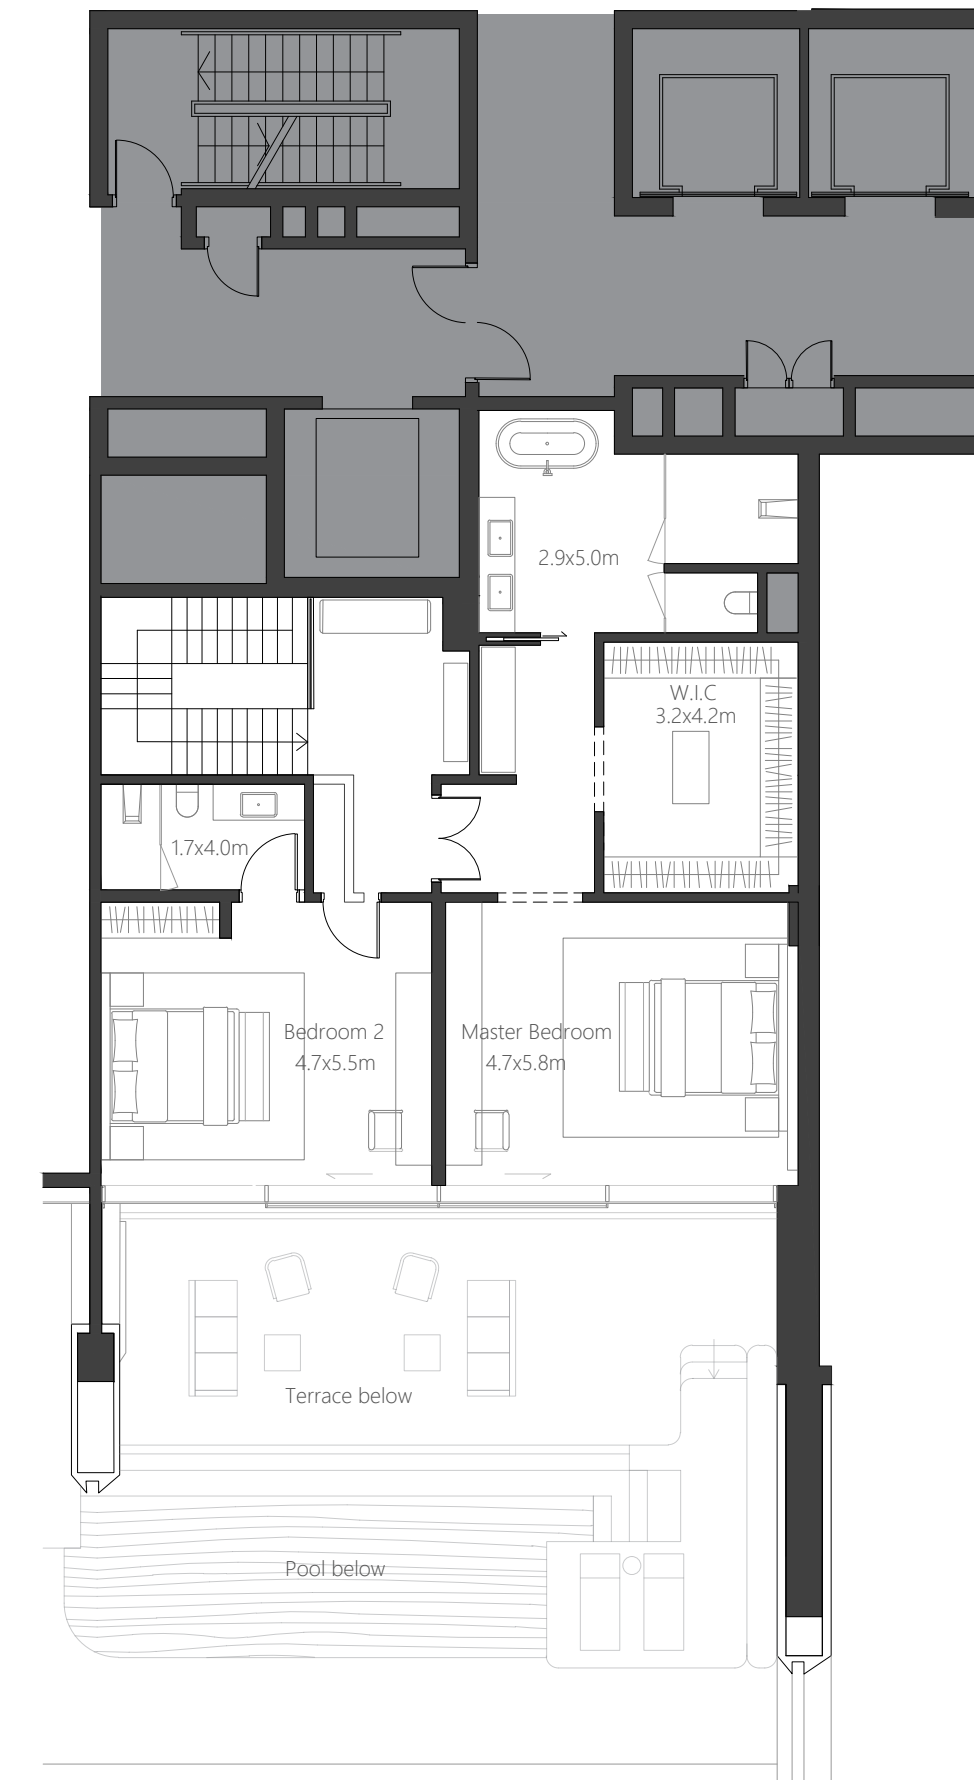

## 3 BEDROOM DUPLEX

Residence	369 sq.m.	3,971 sq.ft.
Terrace	150 sq.m.	1,614 sq.ft.
<b>Total</b>	<b>519 sq.m.</b>	<b>5,586 sq.ft.</b>

Ocean View

City Skyline View

Marina Skyline View

Beach View

LOWER

UPPER

## 4 BEDROOM SIMPLEX

Residence	438 sq.m.	4,724 sq.ft.
Terrace	187 sq.m.	2,020 sq.ft.
<b>Total</b>	<b>626 sq.m.</b>	<b>6,744 sq.ft.</b>

Ocean View

City Skyline View

Marina Skyline View

Beach View

The images, artist representations, amenities and interior decorations, finishes, appliances and furnishings contained in this brochure are provided for illustrative purposes only. Nothing in this brochure and/or any accompanying document and/or communication from OMNIYAT (whether verbal or in writing) constitutes a promise, representation and/or warranty in any form whatsoever. OMNIYAT reserves the right to substitute at any time without notice all or parts of the materials, appliances, equipment, fixtures and other construction and design details specified herein with similar materials, appliances, equipment and/or fixtures of equal or better quality, determined at the sole discretion of OMNIYAT. All square footages and dimensions are approximate only and may be subject to change at any time without notice.