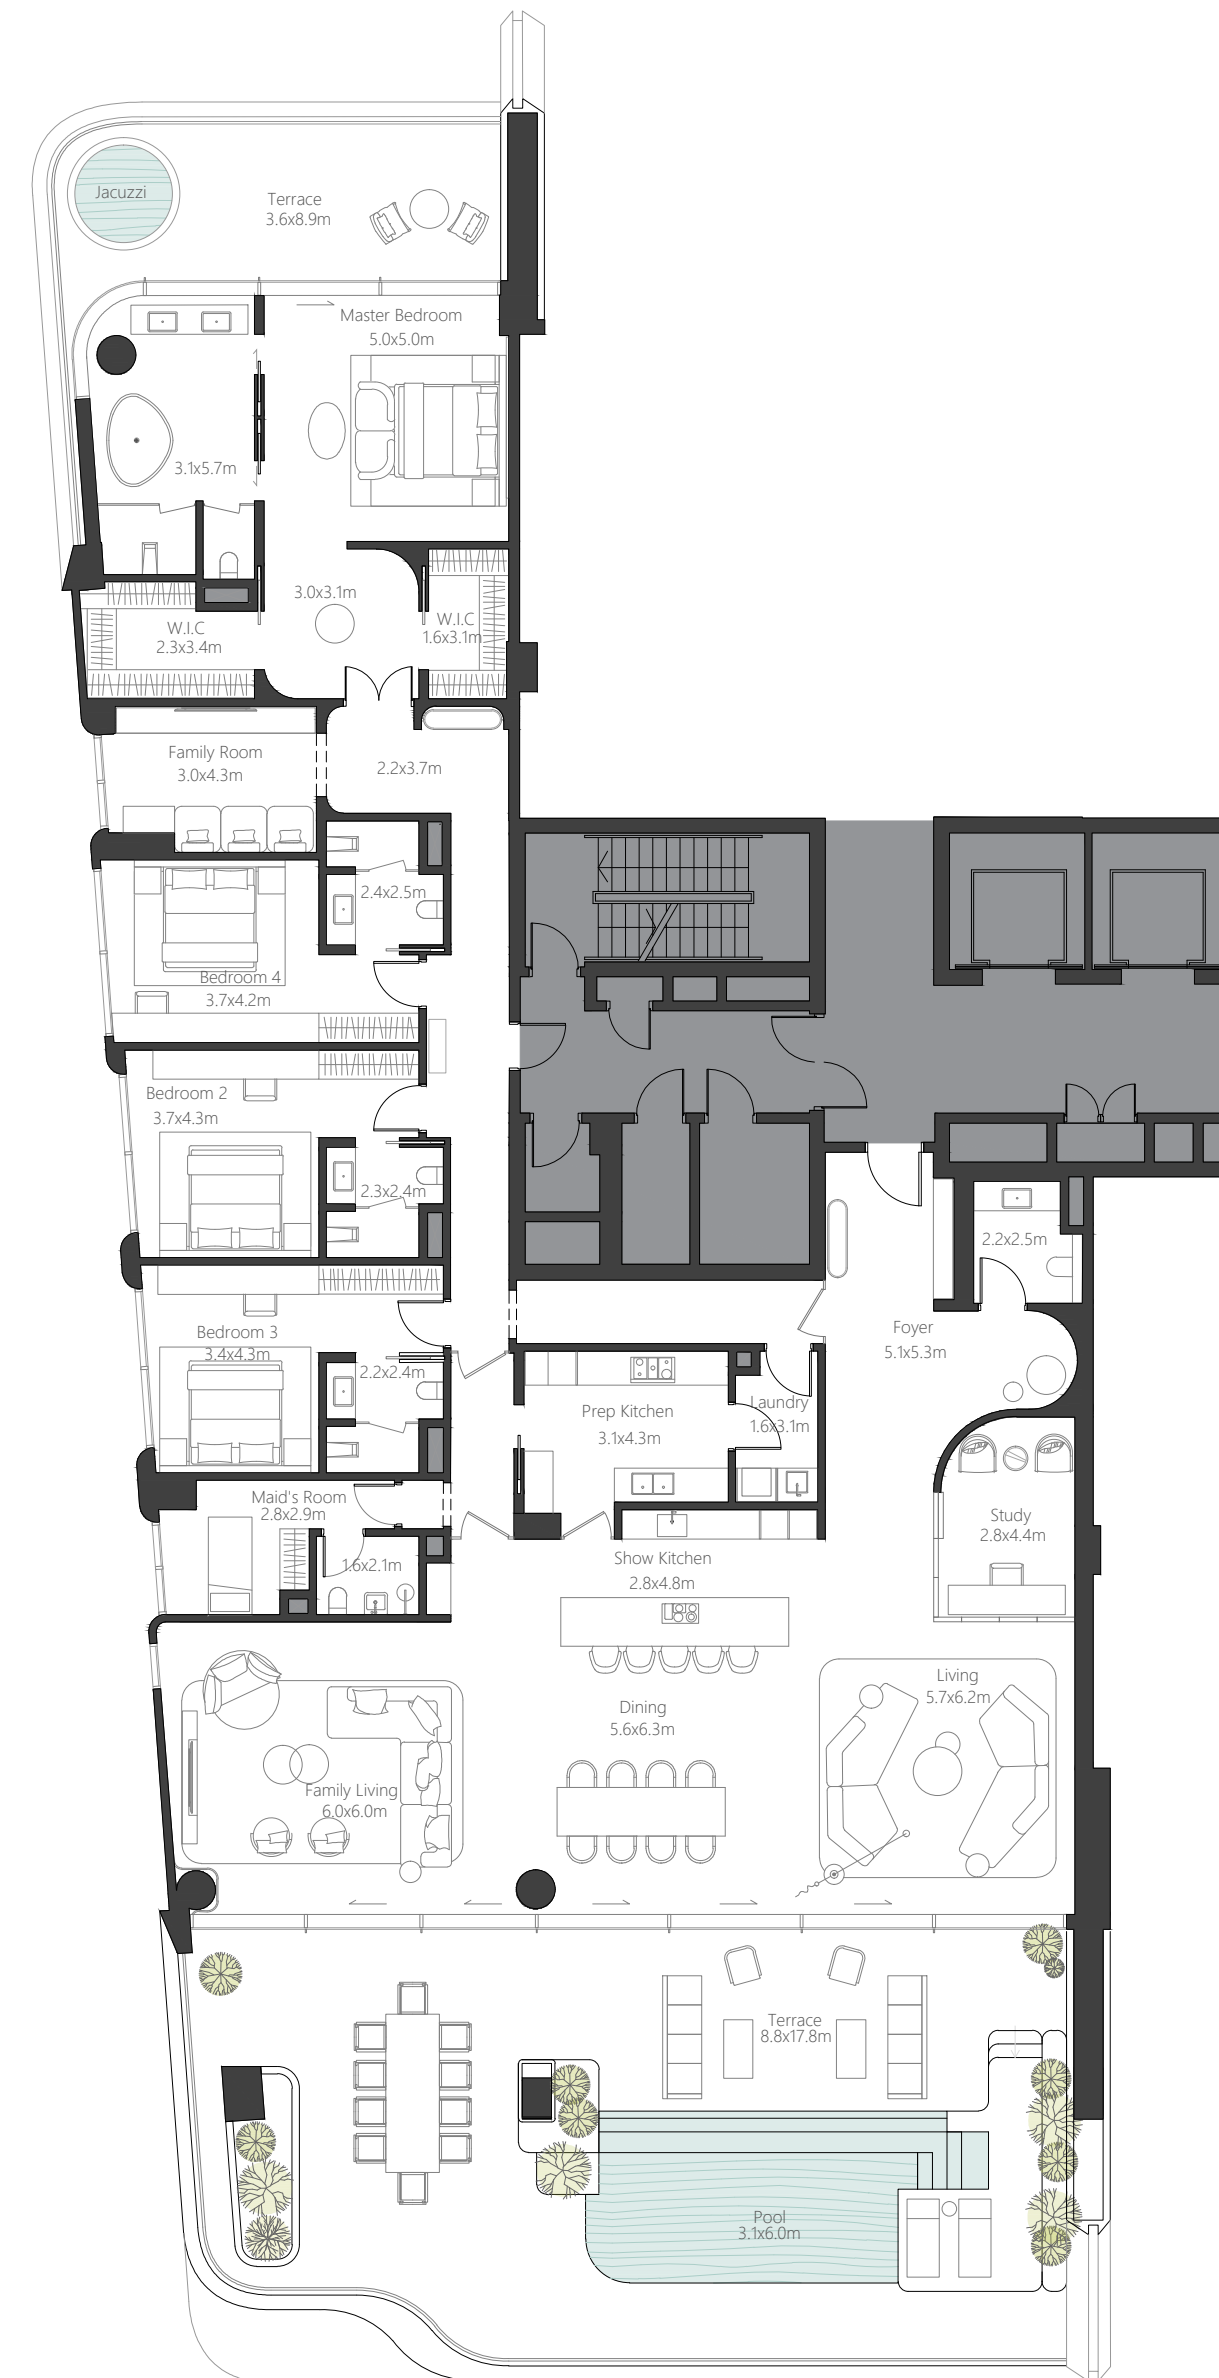

## 4 BEDROOM SIMPLEX

Residence	438 sq.m.	4,724 sq.ft.
Terrace	187 sq.m.	2,020 sq.ft.
<b>Total</b>	<b>626 sq.m.</b>	<b>6,744 sq.ft.</b>

Ocean View

City Skyline View

Marina Skyline View

Beach View

The images, artist representations, amenities and interior decorations, finishes, appliances and furnishings contained in this brochure are provided for illustrative purposes only. Nothing in this brochure and/or any accompanying document and/or communication from OMNIYAT (whether verbal or in writing) constitutes a promise, representation and/or warranty in any form whatsoever. OMNIYAT reserves the right to substitute at any time without notice all or parts of the materials, appliances, equipment, fixtures and other construction and design details specified herein with similar materials, appliances, equipment and/or fixtures of equal or better quality, determined at the sole discretion of OMNIYAT. All square footages and dimensions are approximate only and may be subject to change at any time without notice.

## 4 BEDROOM DUPLEX

Residence	502 sq.m.	5,403 sq.ft.
Terrace	140 sq.m.	1,509 sq.ft.
<b>Total</b>	<b>642 sq.m.</b>	<b>6,912 sq.ft.</b>

Ocean View

City Skyline View

Marina Skyline View

Beach View

LOWER

UPPER