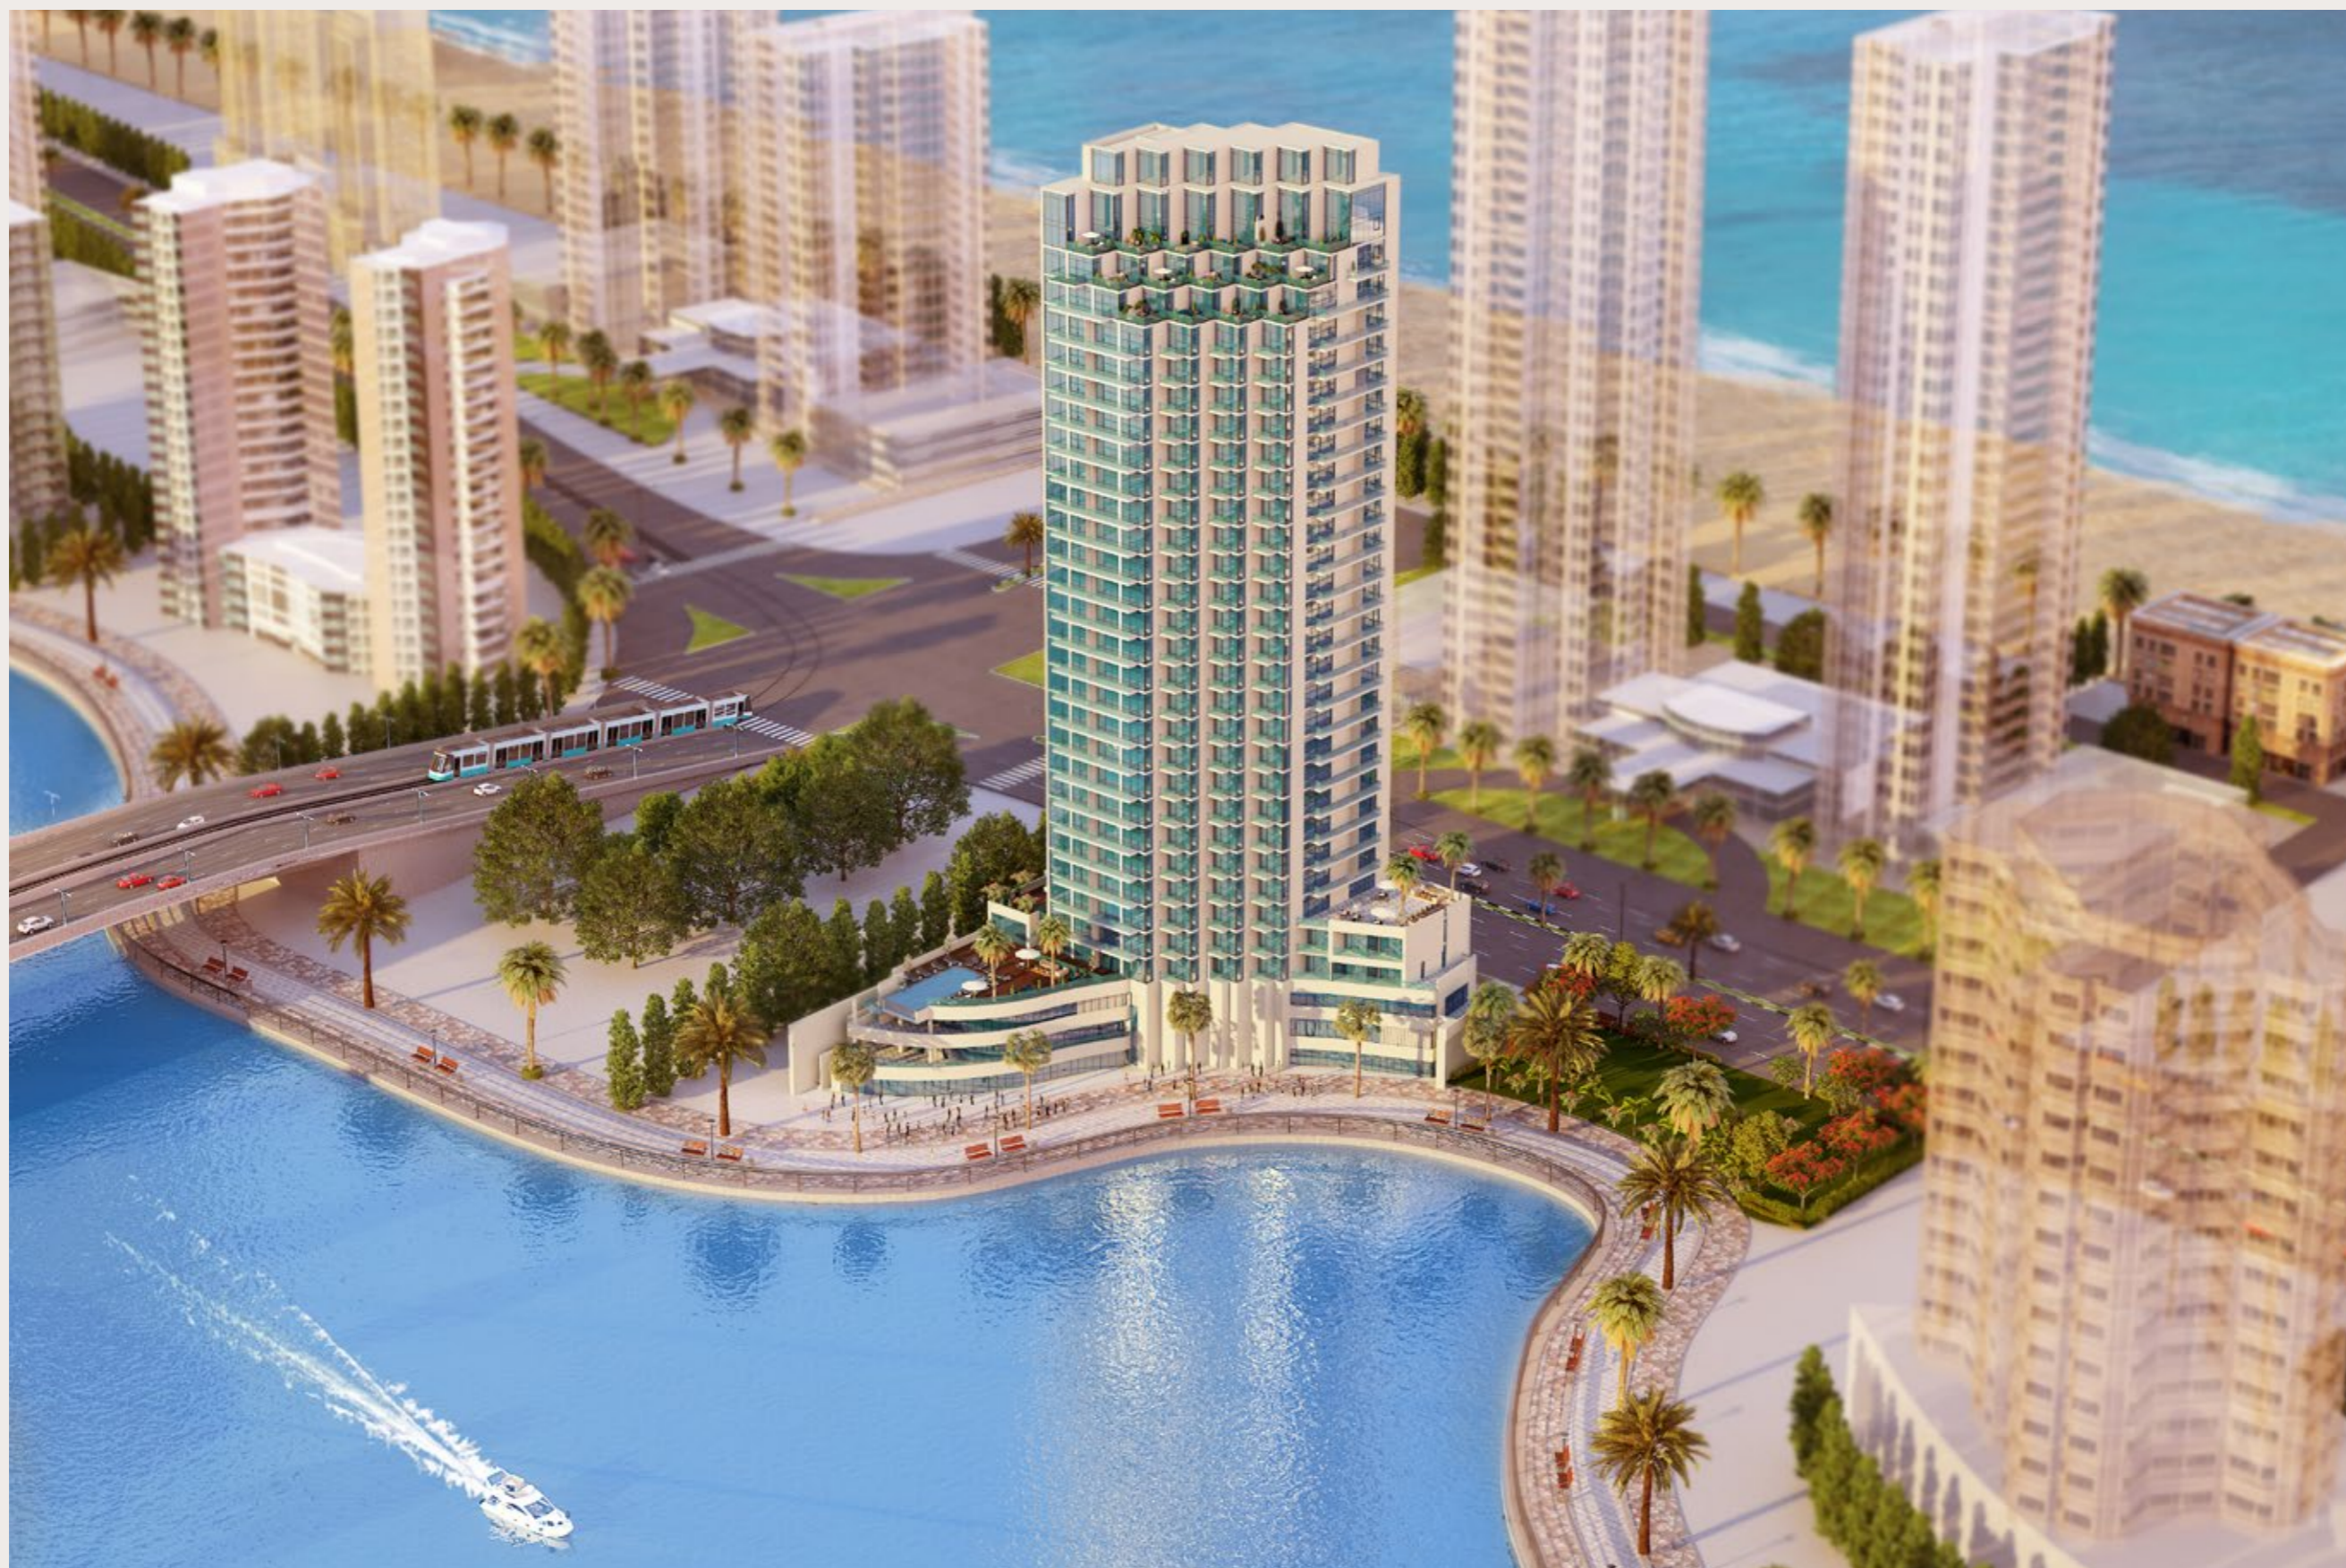

LIV RESIDENCE | DUBAI MARINA