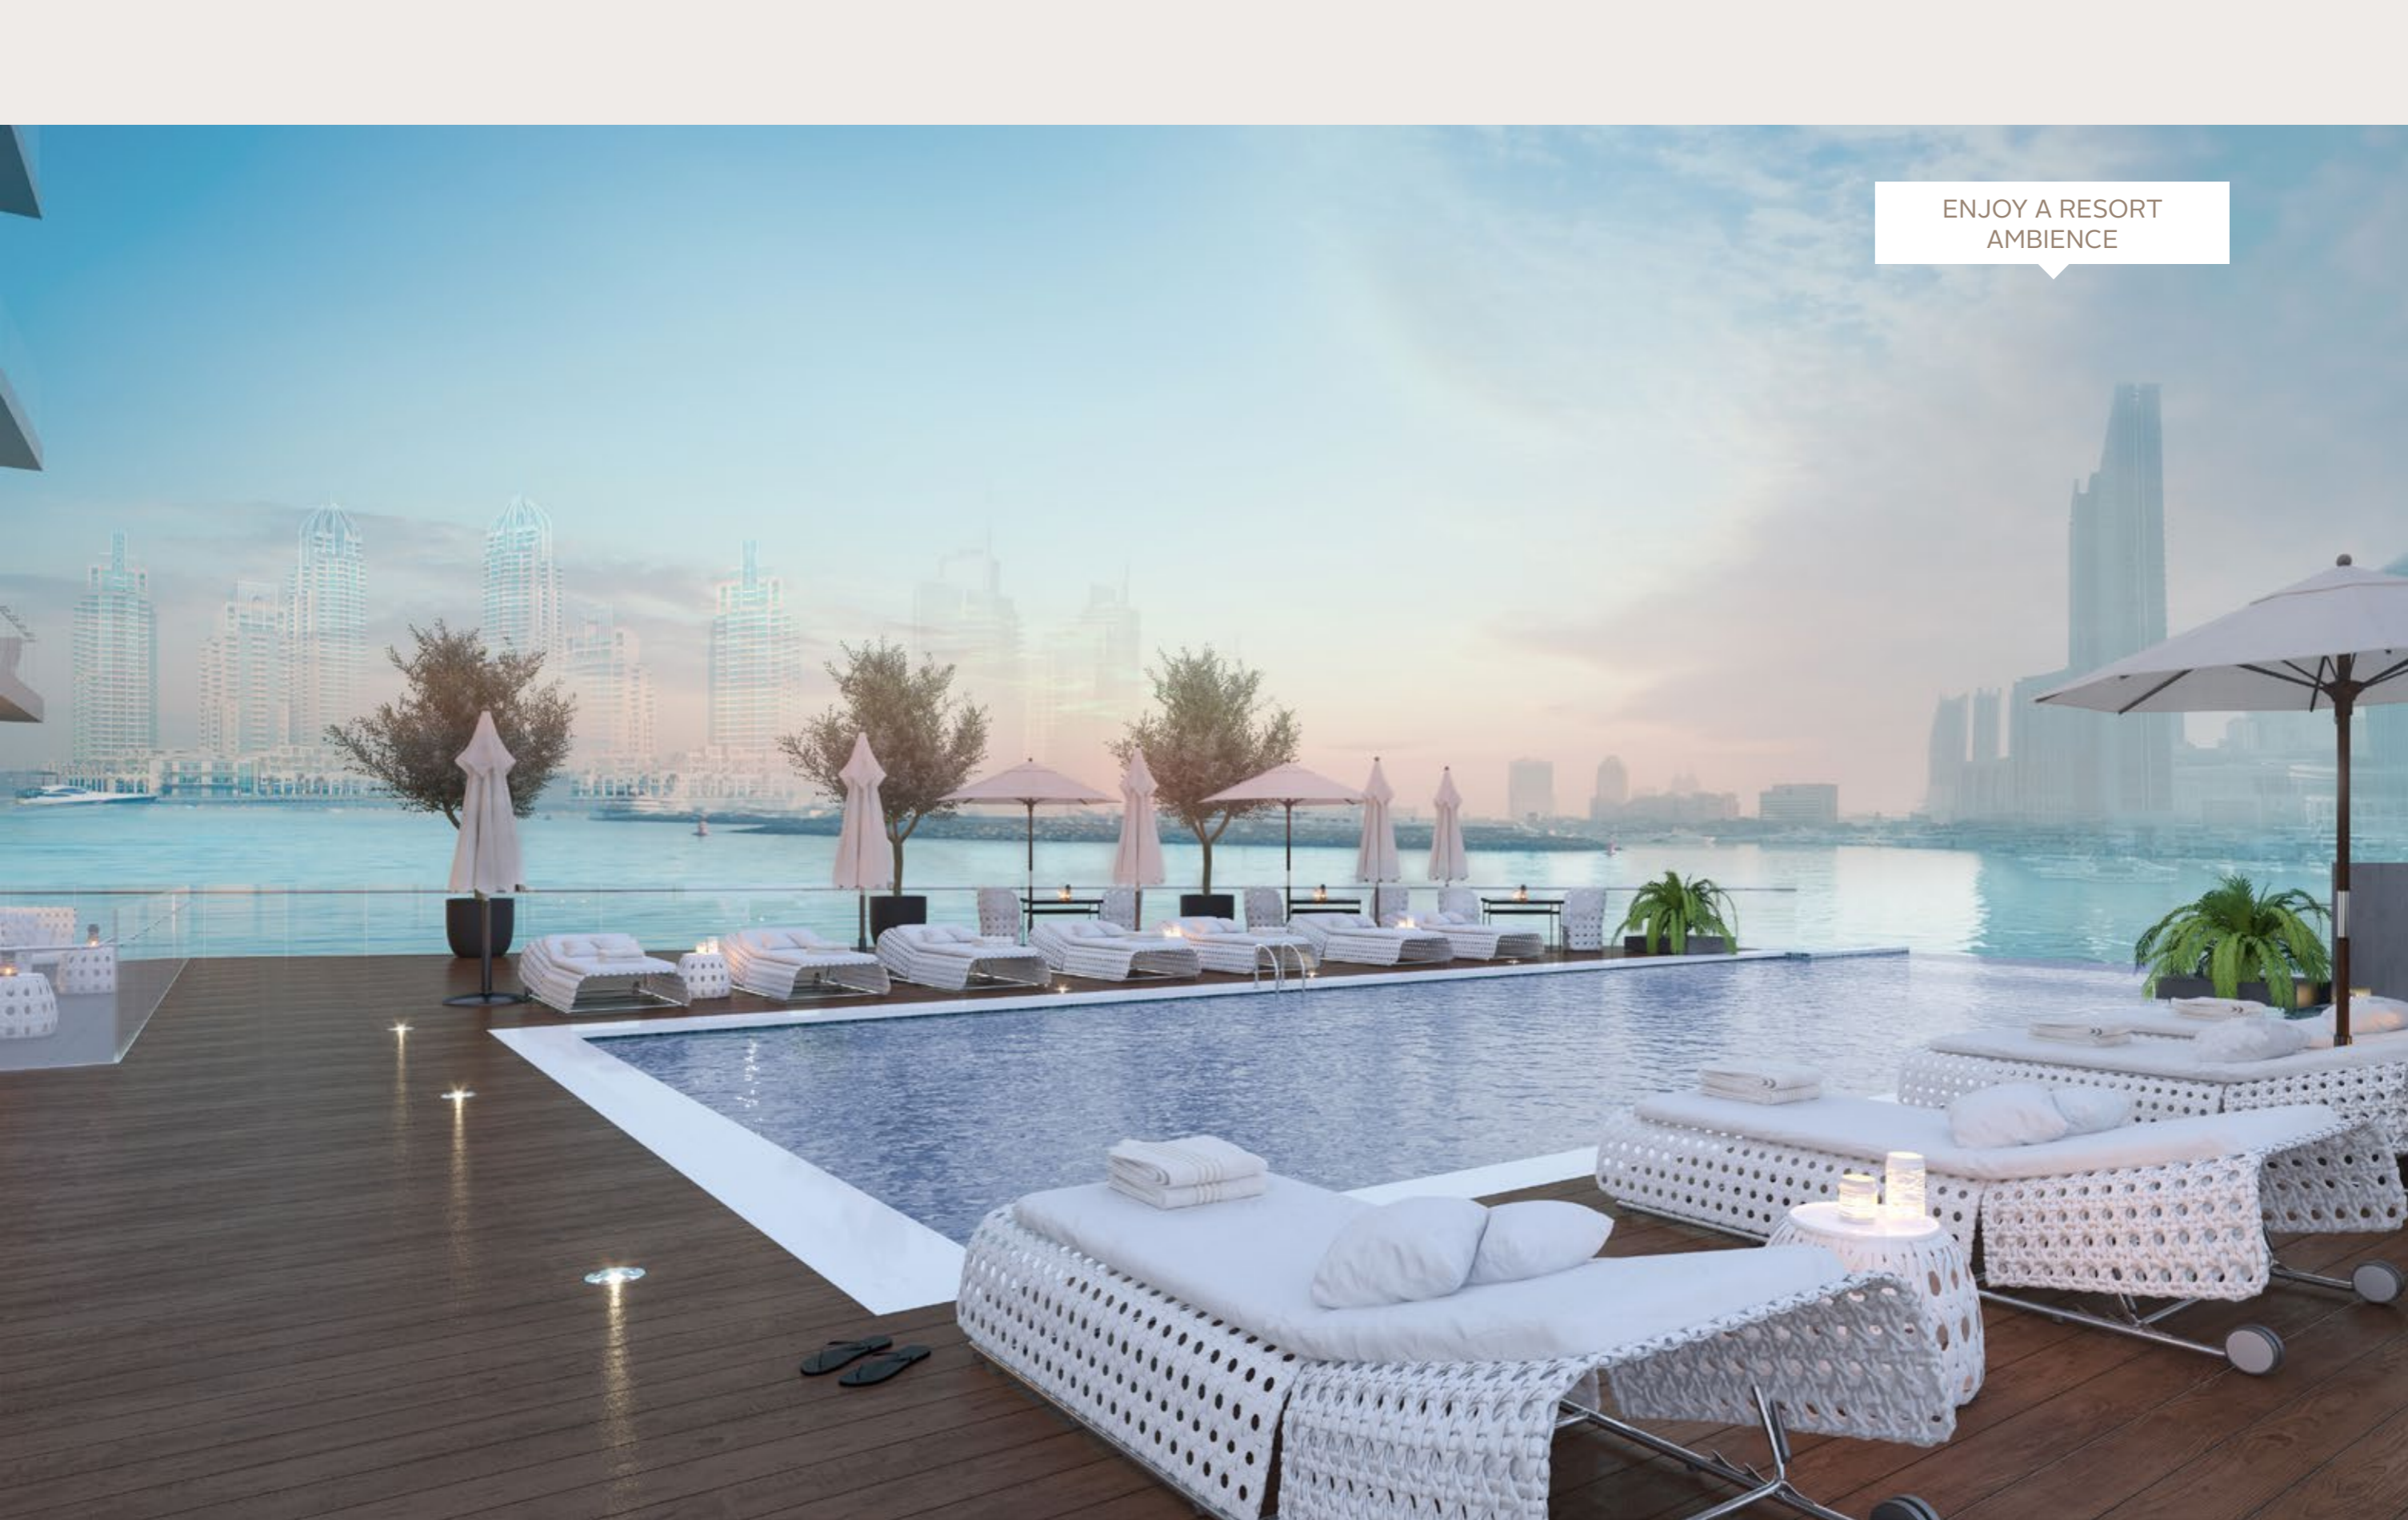

LIV's stylish infinity pool & terrace on level 1 are an outdoor oasis of relaxation and leisure with a resort ambience. Direct access to the promenade level means residents are within easy reach of restaurants, cafés and convenient retail

livresidence.ae

ENJOY A RESORT
AMBIENCE

NEXT GENERATION
GYM FACILITIES

LIV WELL

Wellness with a View

WORKOUT IN THE STYLISH GYM
OVERLOOKING THE INFINITY
POOL AND PANORAMIC VIEW OF
DUBAI MARINA. BREATHTAKING