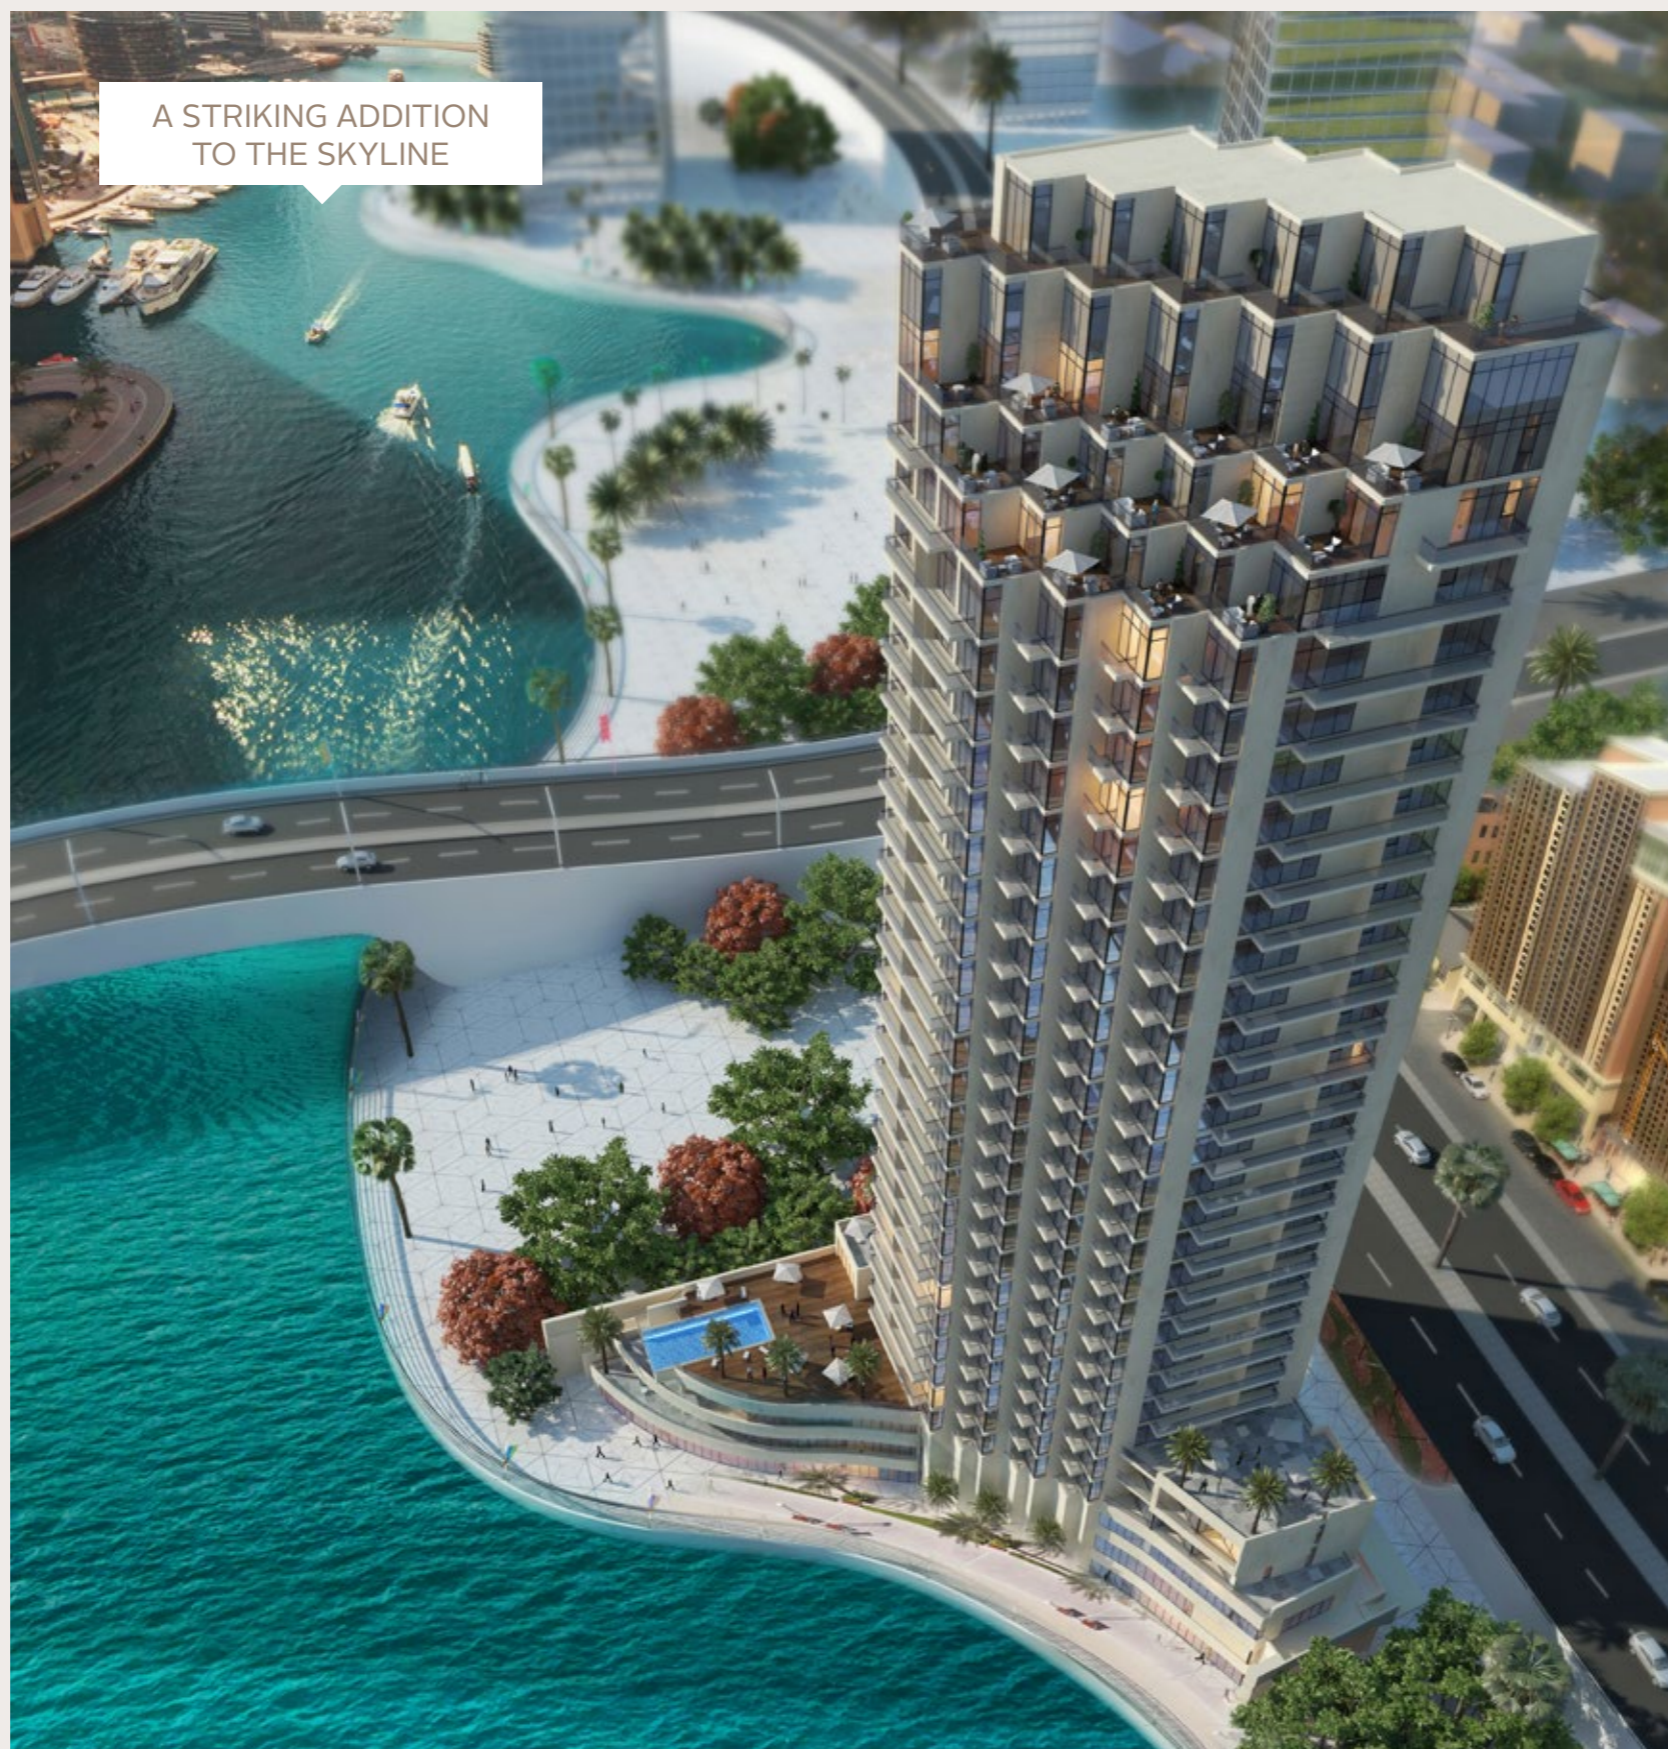

A STRIKING ADDITION
TO THE SKYLINE