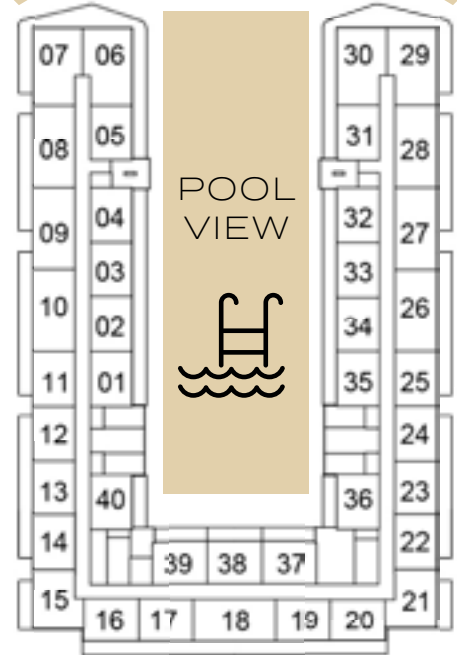

12TH FLOOR

13TH FLOOR

2-BEDROOM

TYPE A4

SELLABLE AREA = 803 SQFT

2-BEDROOM

TYPE B1

SELLABLE AREA = 1078 SQFT