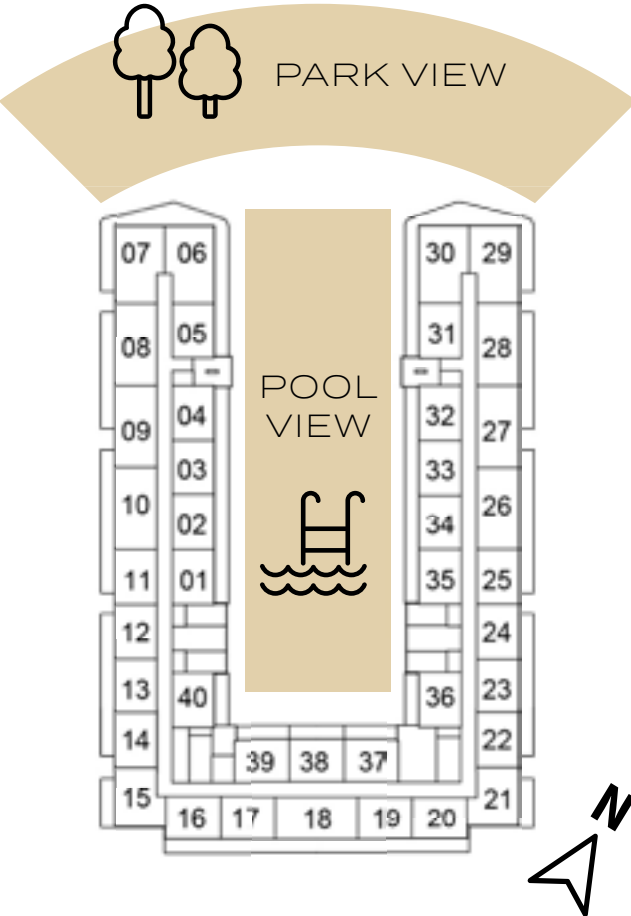

1-BEDROOM

TYPE B2

SELLABLE AREA = 646 SQFT

1ST FLOOR

2-BEDROOM

TYPE A1

SELLABLE AREA = 832 SQFT

1ST FLOOR

2ND FLOOR

3RD FLOOR

4TH FLOOR

5TH FLOOR

6TH FLOOR

7TH FLOOR

8TH FLOOR

9TH FLOOR