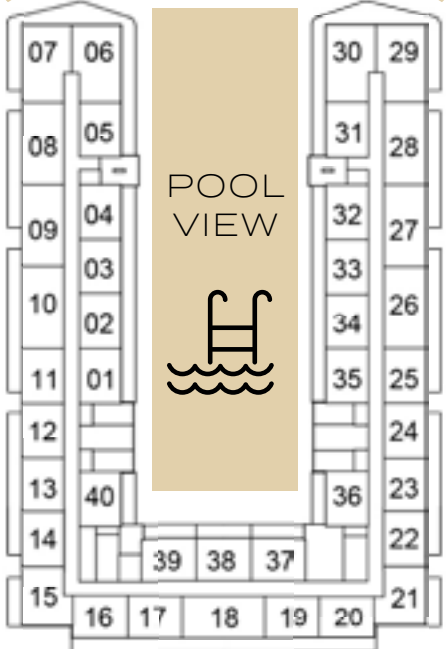

- LEVEL 14
- LEVEL 13
- LEVEL 12
- LEVEL 11
- LEVEL 10
- LEVEL 9
- LEVEL 8
- LEVEL 7
- LEVEL 6
- LEVEL 5
- LEVEL 4
- LEVEL 3
- LEVEL 2

2ND FLOOR

3RD FLOOR

4TH FLOOR

5TH FLOOR

6TH FLOOR

7TH FLOOR

8TH FLOOR

9TH FLOOR

10TH FLOOR

11TH FLOOR

12TH FLOOR

13TH FLOOR

14TH FLOOR

2-BEDROOM

TYPE B3

SELLABLE AREA = 963 - 1078 SQFT

- LEVEL 14
- LEVEL 13
- LEVEL 12
- LEVEL 11
- LEVEL 10
- LEVEL 9
- LEVEL 8
- LEVEL 7
- LEVEL 6
- LEVEL 5
- LEVEL 4
- LEVEL 3
- LEVEL 2

2ND FLOOR

3RD FLOOR

4TH FLOOR

5TH FLOOR