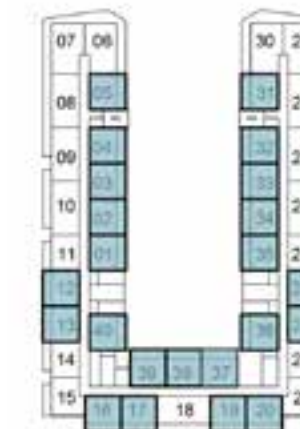

7TH FLOOR

8TH FLOOR

9TH FLOOR

10TH FLOOR

11TH FLOOR

12TH FLOOR

13TH FLOOR

14TH FLOOR

SELLABLE AREA = 553 SQFT

1ST FLOOR

2ND FLOOR

3RD FLOOR

4TH FLOOR

5TH FLOOR

6TH FLOOR

7TH FLOOR

8TH FLOOR

9TH FLOOR

10TH FLOOR

11TH FLOOR

12TH FLOOR

13TH FLOOR

14TH FLOOR

1-BEDROOM

TYPE B1

SELLABLE AREA = 617 SQFT

1ST FLOOR

2ND FLOOR

3RD FLOOR

4TH FLOOR

5TH FLOOR

6TH FLOOR