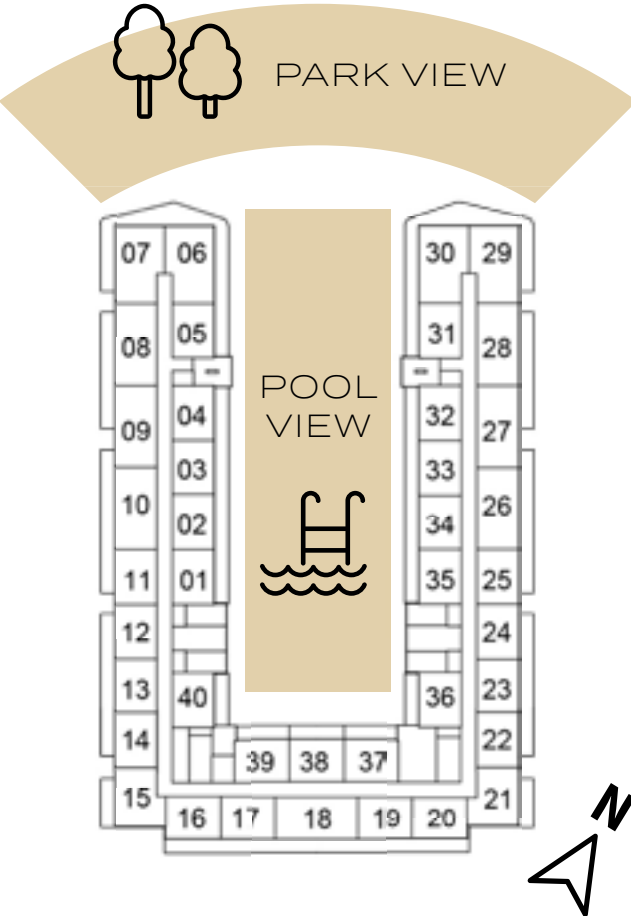

10TH FLOOR

11TH FLOOR

12TH FLOOR

13TH FLOOR

14TH FLOOR

2-BEDROOM

TYPE A2

SELLABLE AREA = 775 SQFT