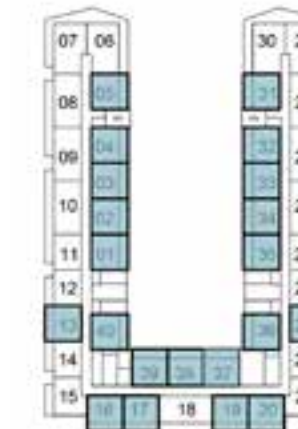

7TH FLOOR

8TH FLOOR

9TH FLOOR

10TH FLOOR

11TH FLOOR

12TH FLOOR

13TH FLOOR

14TH FLOOR

SELLABLE AREA = 553 SQFT

1ST FLOOR

2ND FLOOR

3RD FLOOR

4TH FLOOR

5TH FLOOR

6TH FLOOR

7TH FLOOR

8TH FLOOR

9TH FLOOR

10TH FLOOR

11TH FLOOR

12TH FLOOR

13TH FLOOR

14TH FLOOR

1-BEDROOM

TYPE B1

SELLABLE AREA = 617 SQFT

1ST FLOOR

2ND FLOOR

3RD FLOOR

4TH FLOOR

5TH FLOOR

6TH FLOOR