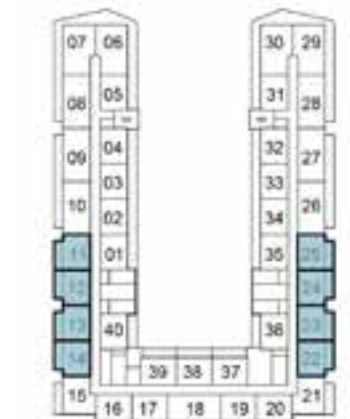

1-BEDROOM

TYPE A1

SELLABLE AREA = 525 SQFT

2ND FLOOR

3RD FLOOR

4TH FLOOR

5TH FLOOR

6TH FLOOR

7TH FLOOR

8TH FLOOR

9TH FLOOR

10TH FLOOR

11TH FLOOR

12TH FLOOR

13TH FLOOR

14TH FLOOR

1-BEDROOM

TYPE A2

SELLABLE AREA = 525 SQFT

10TH FLOOR

11TH FLOOR

14TH FLOOR

1-BEDROOM

TYPE A3