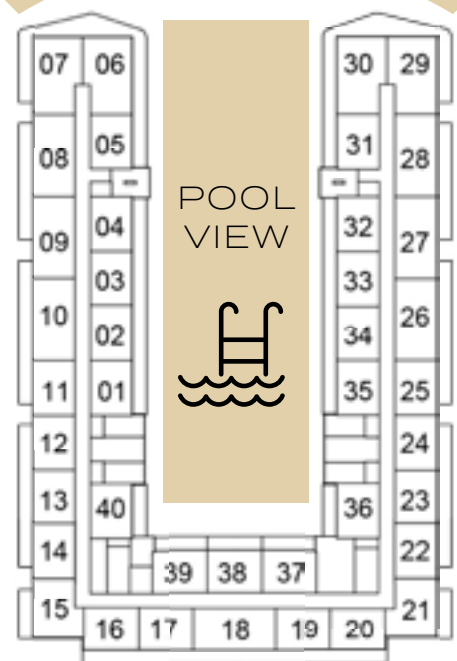

7TH FLOOR

10TH FLOOR

11TH FLOOR

14TH FLOOR

1ST FLOOR

2-BEDROOM

TYPE B2

SELLABLE AREA = 948 - 1078 SQFT

- LEVEL 14
- LEVEL 13
- LEVEL 12
- LEVEL 11
- LEVEL 10
- LEVEL 9
- LEVEL 8
- LEVEL 7
- LEVEL 6
- LEVEL 5
- LEVEL 4
- LEVEL 3
- LEVEL 2

2ND FLOOR

3RD FLOOR

4TH FLOOR

5TH FLOOR

6TH FLOOR

7TH FLOOR

8TH FLOOR