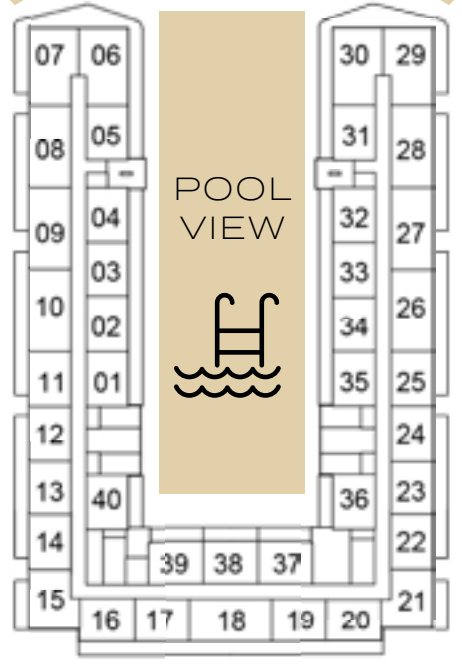

1-BEDROOM

TYPE A1

SELLABLE AREA = 525 SQFT

2ND FLOOR

3RD FLOOR

4TH FLOOR

5TH FLOOR

6TH FLOOR

7TH FLOOR

8TH FLOOR

9TH FLOOR

10TH FLOOR

11TH FLOOR

12TH FLOOR

13TH FLOOR

14TH FLOOR