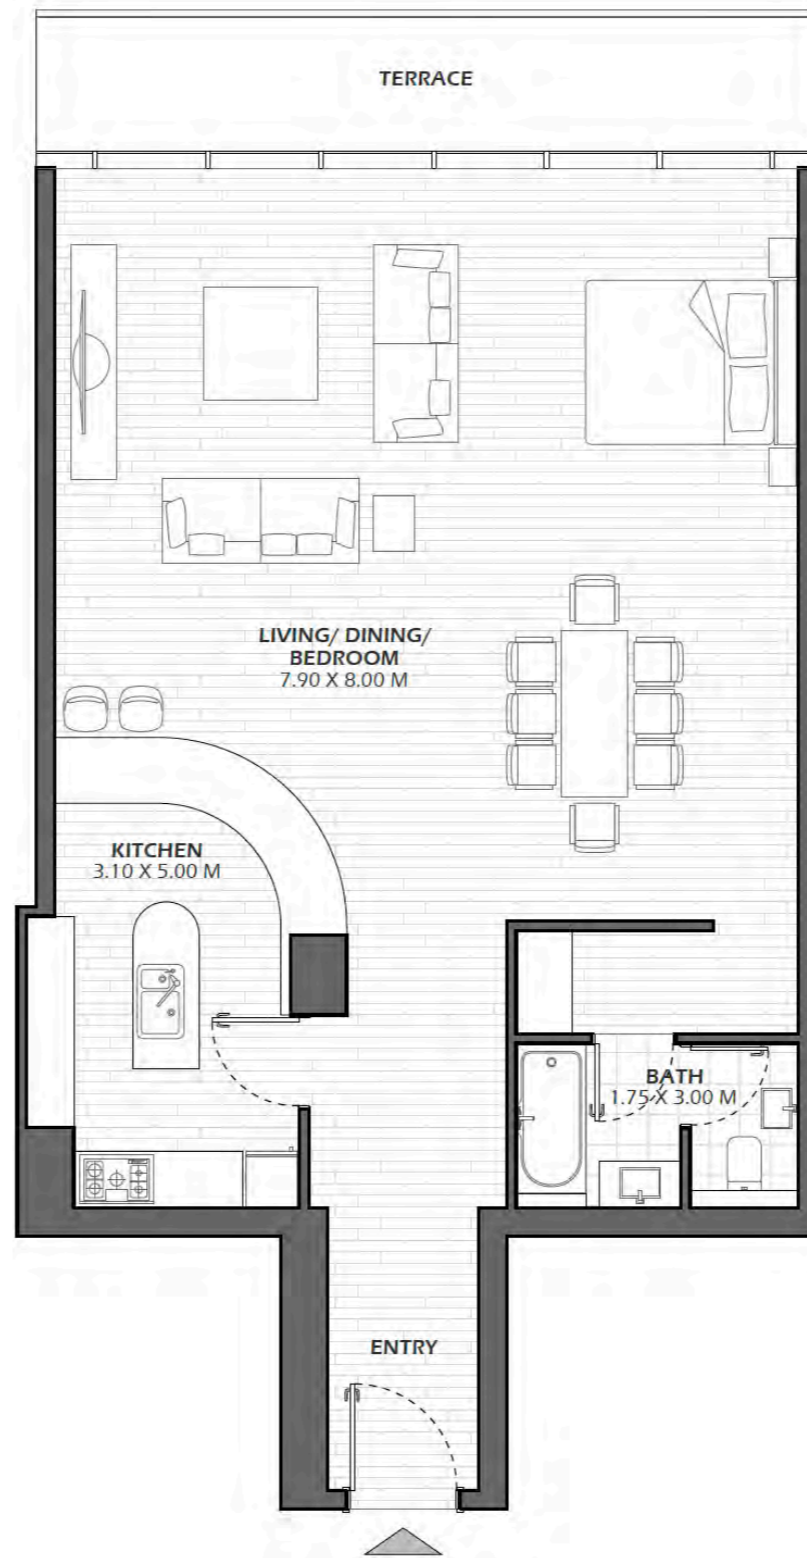

REEM | FIVE

Floor Plans

G01

2 Bedrooms, 4 Bathrooms

Unit Area	174 Sqm	1878 Sq.Ft
Balcony Area	21 Sqm	227 Sq.Ft
Total Area	195 Sqm	2105 Sq.Ft

G02

1 Bedrooms, 3 Bathrooms

Unit Area	100 Sqm	1072 Sq.Ft
Balcony Area	12 Sqm	134 Sq.Ft
Total Area	112 Sqm	1206 Sq.Ft