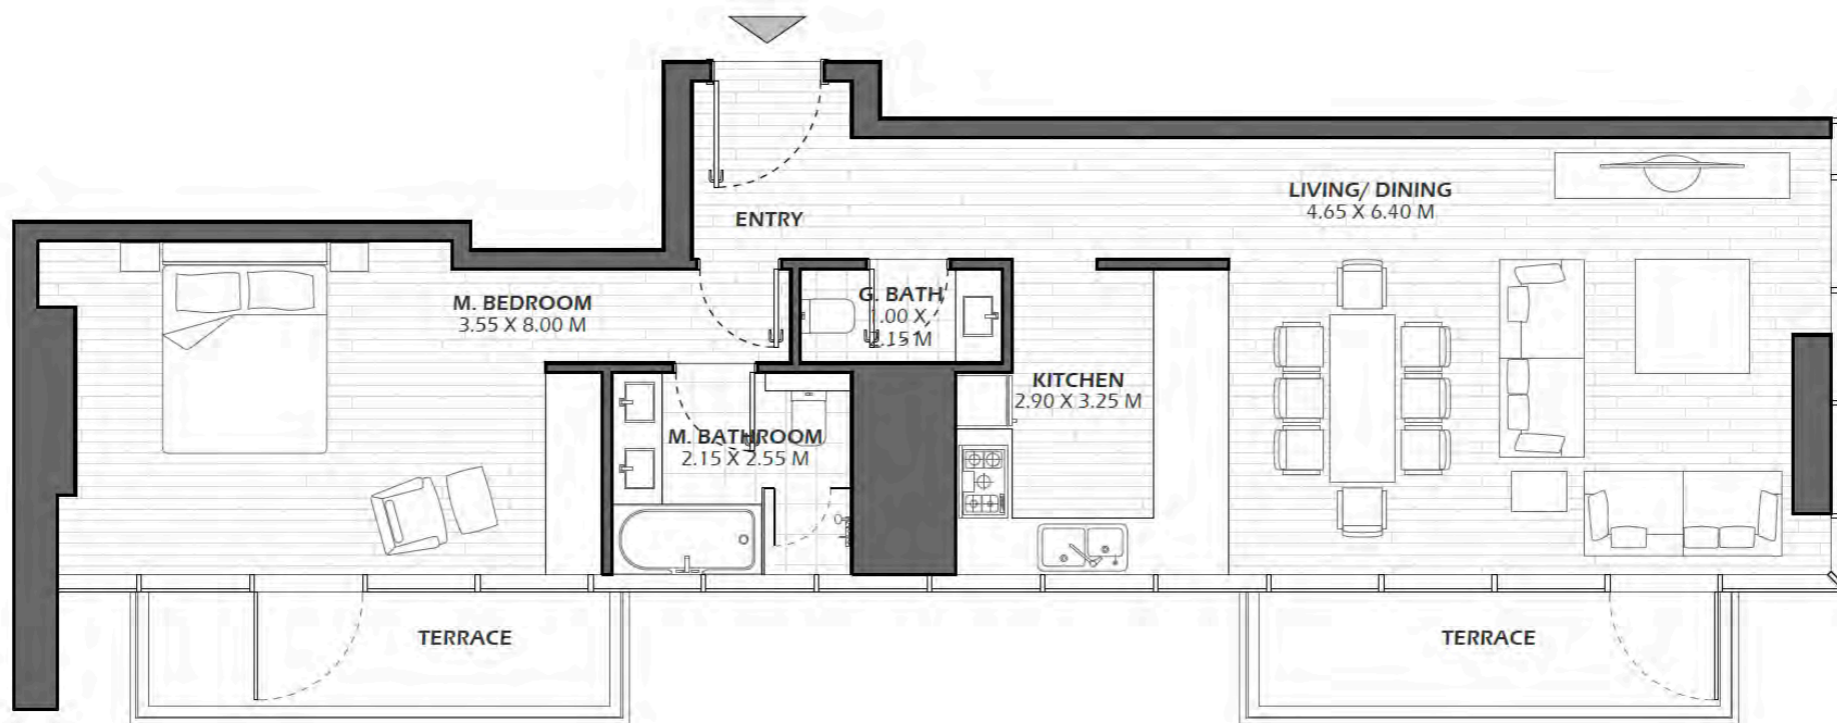

501

1 Bedrooms, 2 Bathrooms

Unit Area	90 Sqm	969 Sq.Ft
Balcony Area	13 Sqm	145 Sq.Ft
Total Area	103 Sqm	1114 Sq.Ft