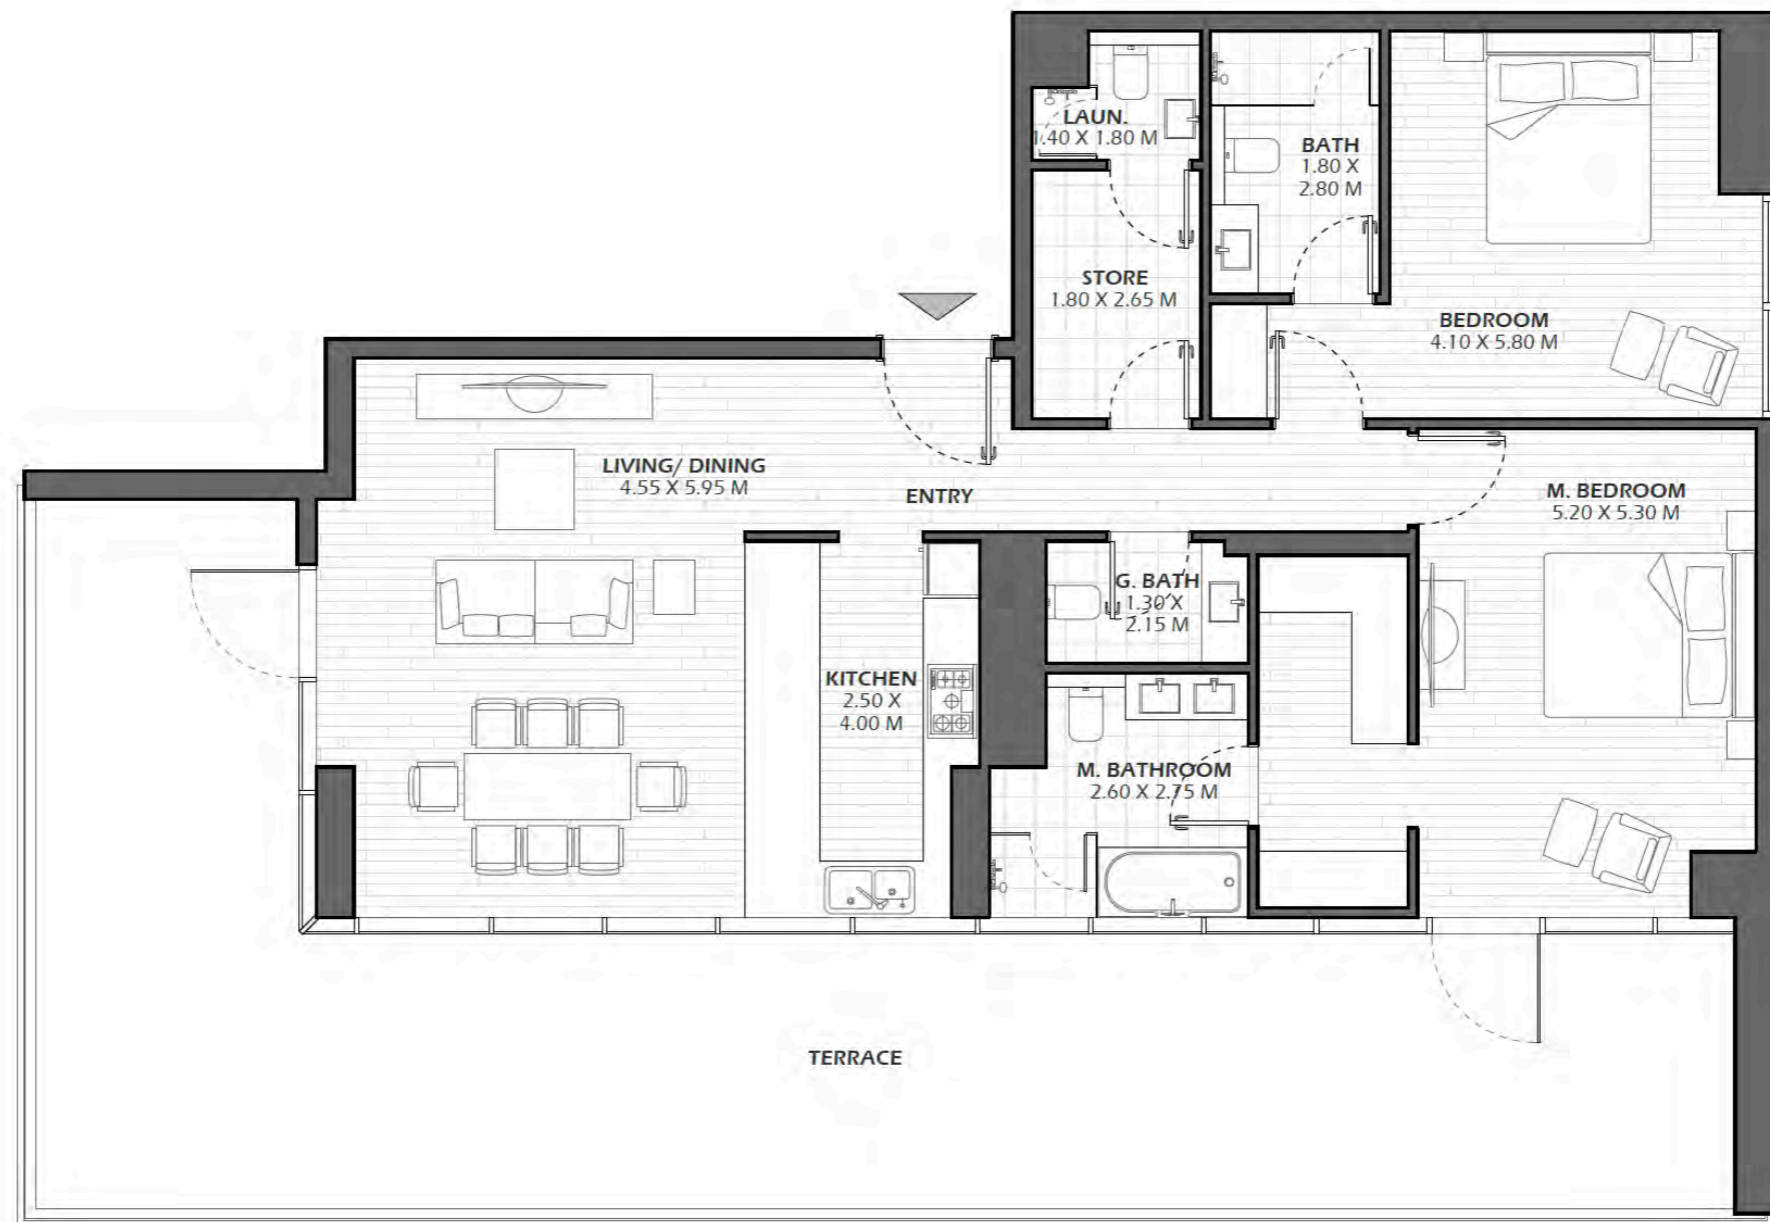

407

2 Bedrooms, 4 Bathrooms

Unit Area	126 Sqm	1357 Sq.Ft
Balcony Area	69 Sqm	742 Sq.Ft
Total Area	195 Sqm	2100 Sq.Ft