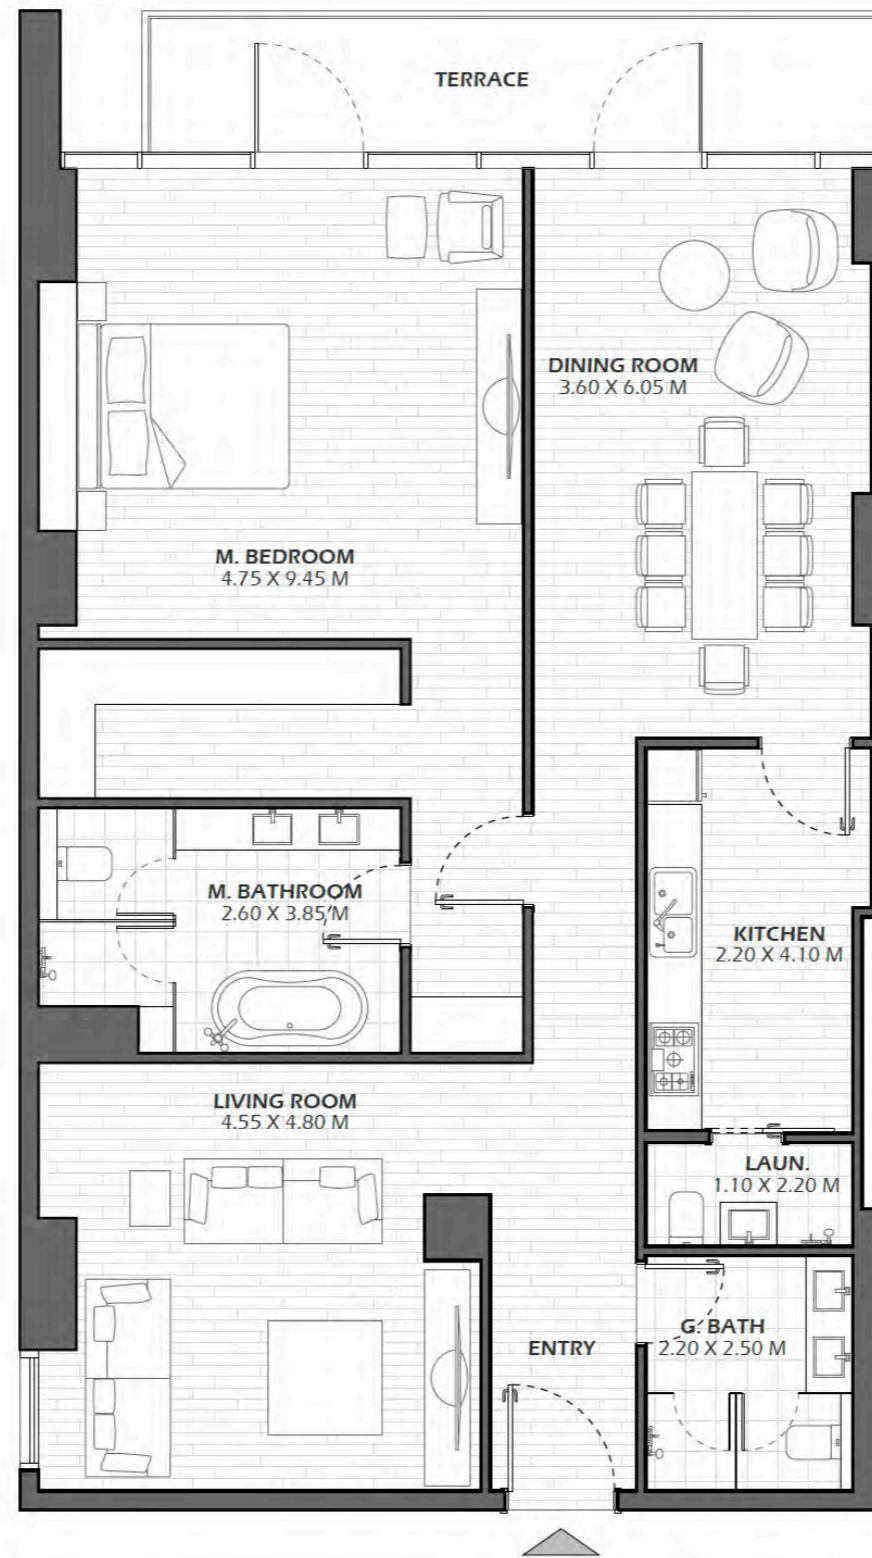

REEM | FIVE

Floor Plans

G01

2 Bedrooms, 4 Bathrooms

Unit Area	174 Sqm	1878 Sq.Ft
Balcony Area	21 Sqm	227 Sq.Ft
Total Area	195 Sqm	2105 Sq.Ft

G02

1 Bedrooms, 3 Bathrooms

Unit Area	100 Sqm	1072 Sq.Ft
Balcony Area	12 Sqm	134 Sq.Ft
Total Area	112 Sqm	1206 Sq.Ft

G03

Studio, 1 Bathrooms

Unit Area	133 Sqm	1431 Sq.Ft
Balcony Area	14 Sqm	147 Sq.Ft
Total Area	147 Sqm	1578 Sq.Ft

101

1 Bedrooms, 2 Bathrooms

Unit Area	117 Sqm	1261 Sq.Ft
Balcony Area	20 Sqm	212 Sq.Ft
Total Area	137 Sqm	1473 Sq.Ft