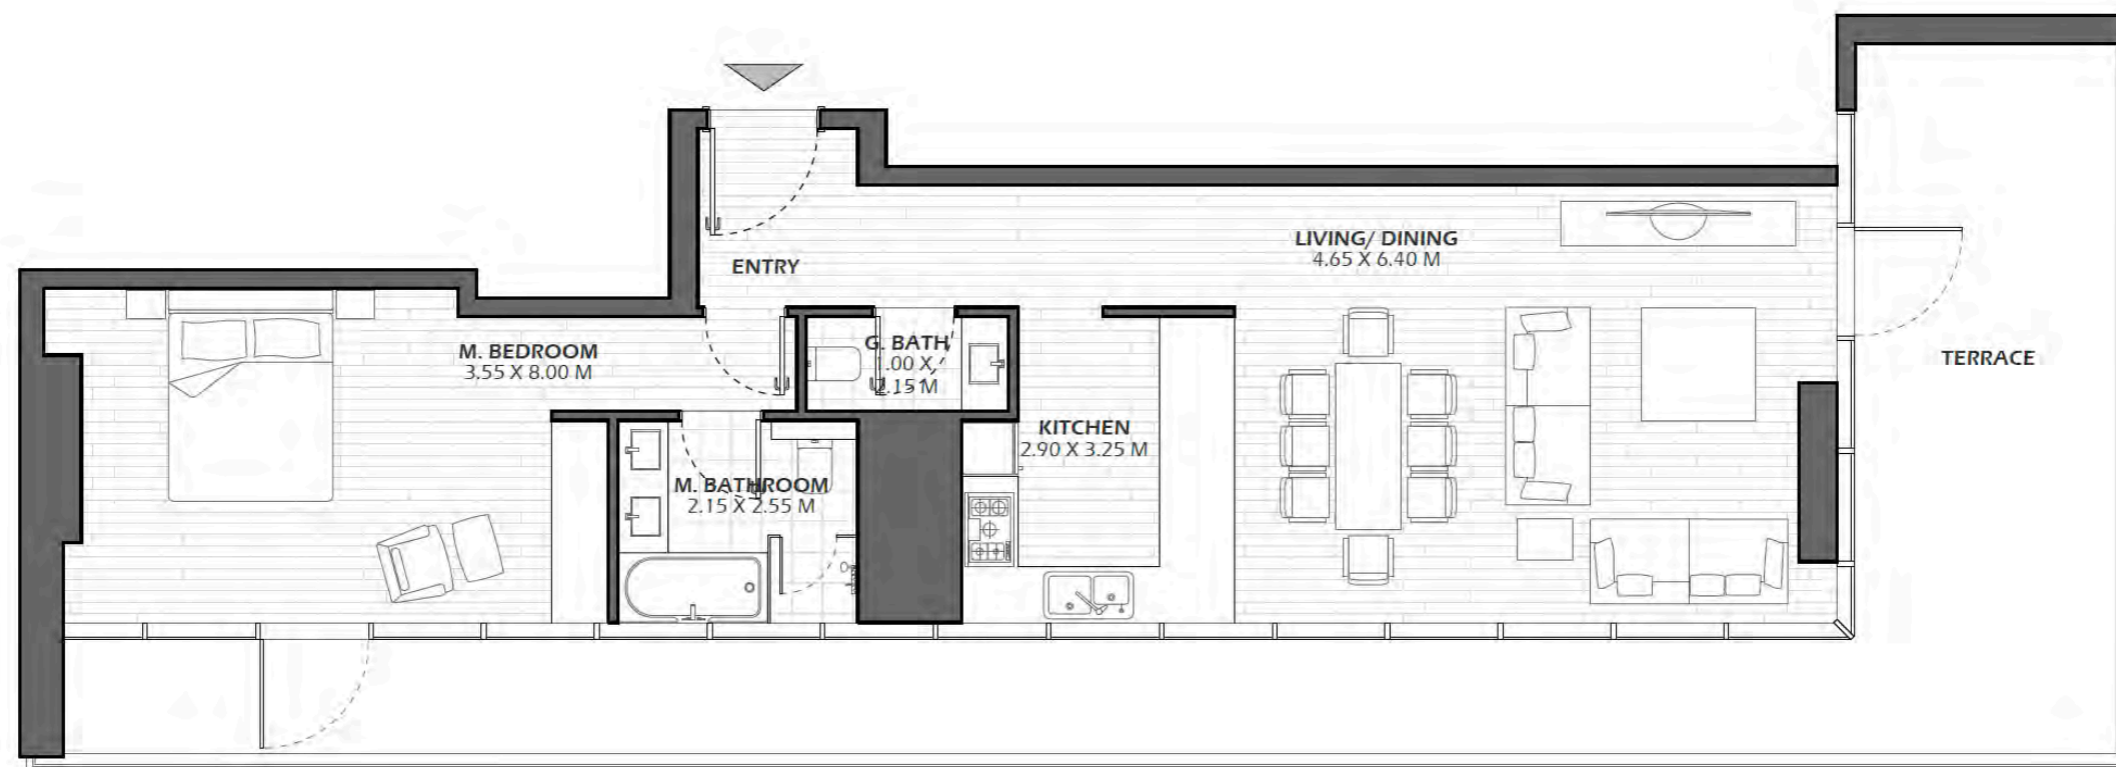

701

1 Bedrooms, 2 Bathrooms

Unit Area	90 Sqm	970 Sq.Ft
Balcony Area	47 Sqm	505 Sq.Ft
Total Area	137 Sqm	1475 Sq.Ft