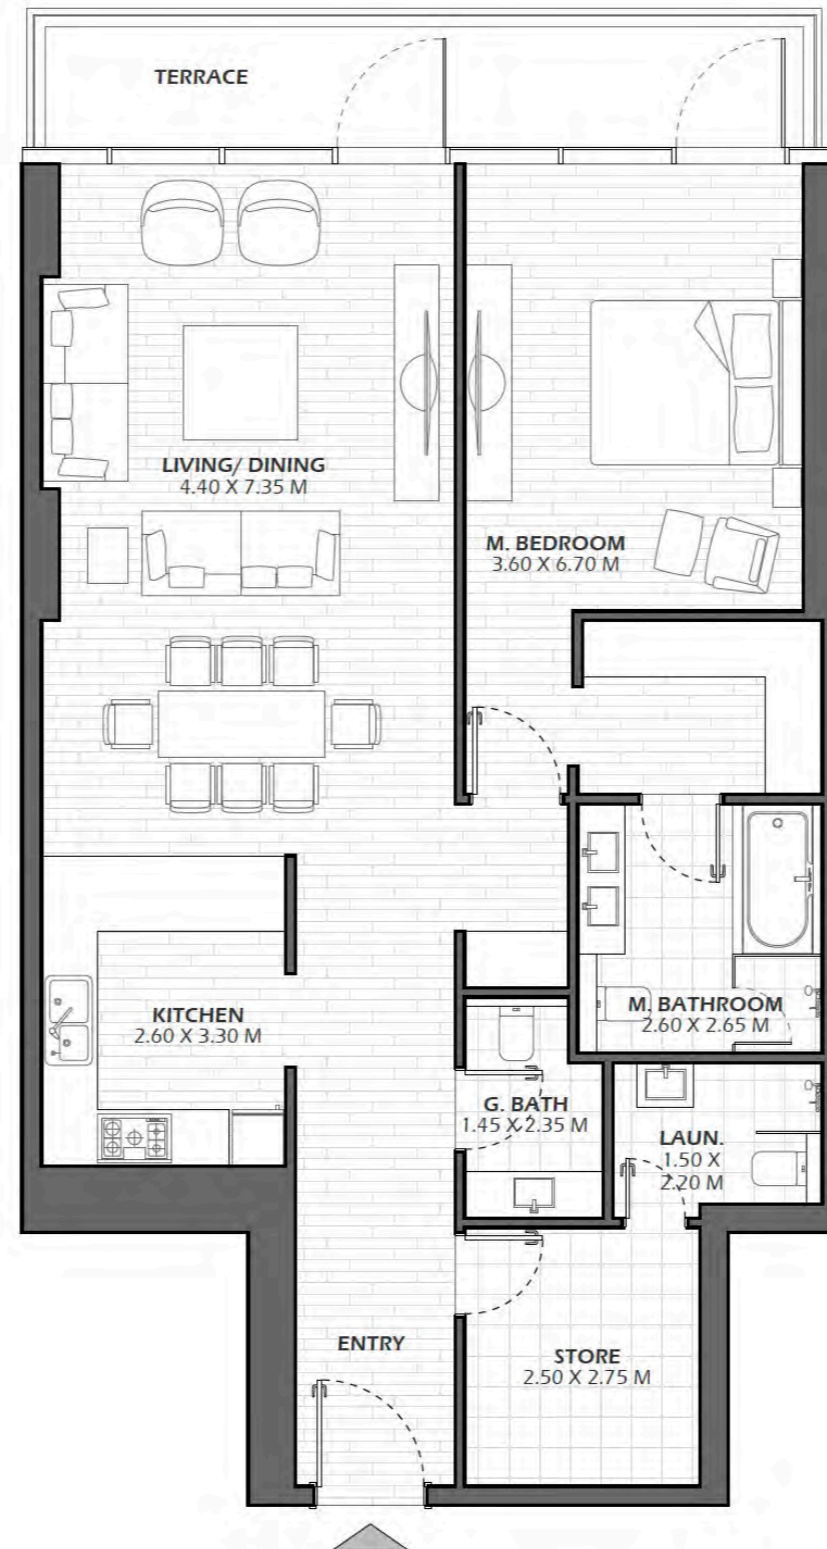

705

1 Bedrooms, 3 Bathrooms

Unit Area	110 Sqm	1186 Sq.Ft
Balcony Area	12 Sqm	134 Sq.Ft
Total Area	123 Sqm	1320 Sq.Ft