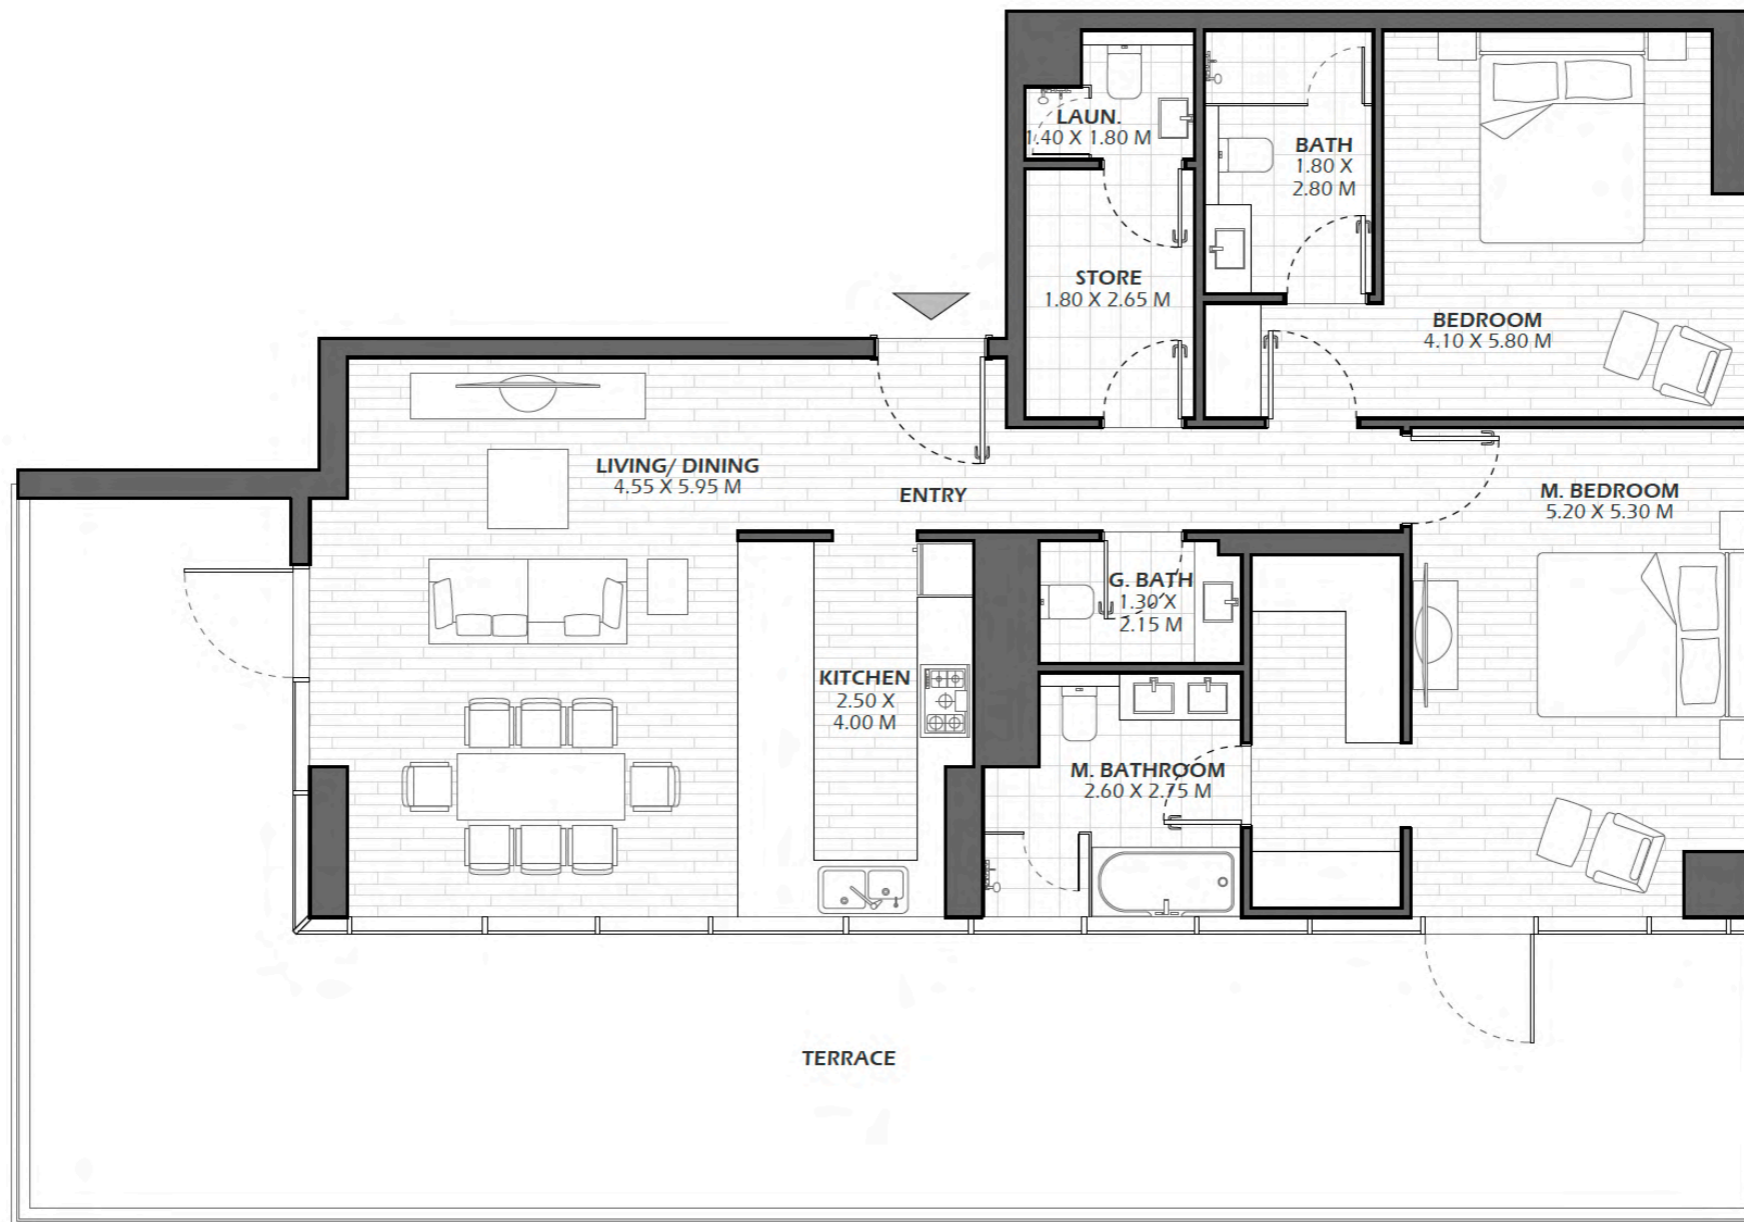

607

2 Bedrooms, 4 Bathrooms

Unit Area	126 Sqm	1357 Sq.Ft
Balcony Area	69 Sqm	742 Sq.Ft
Total Area	195 Sqm	2100 Sq.Ft