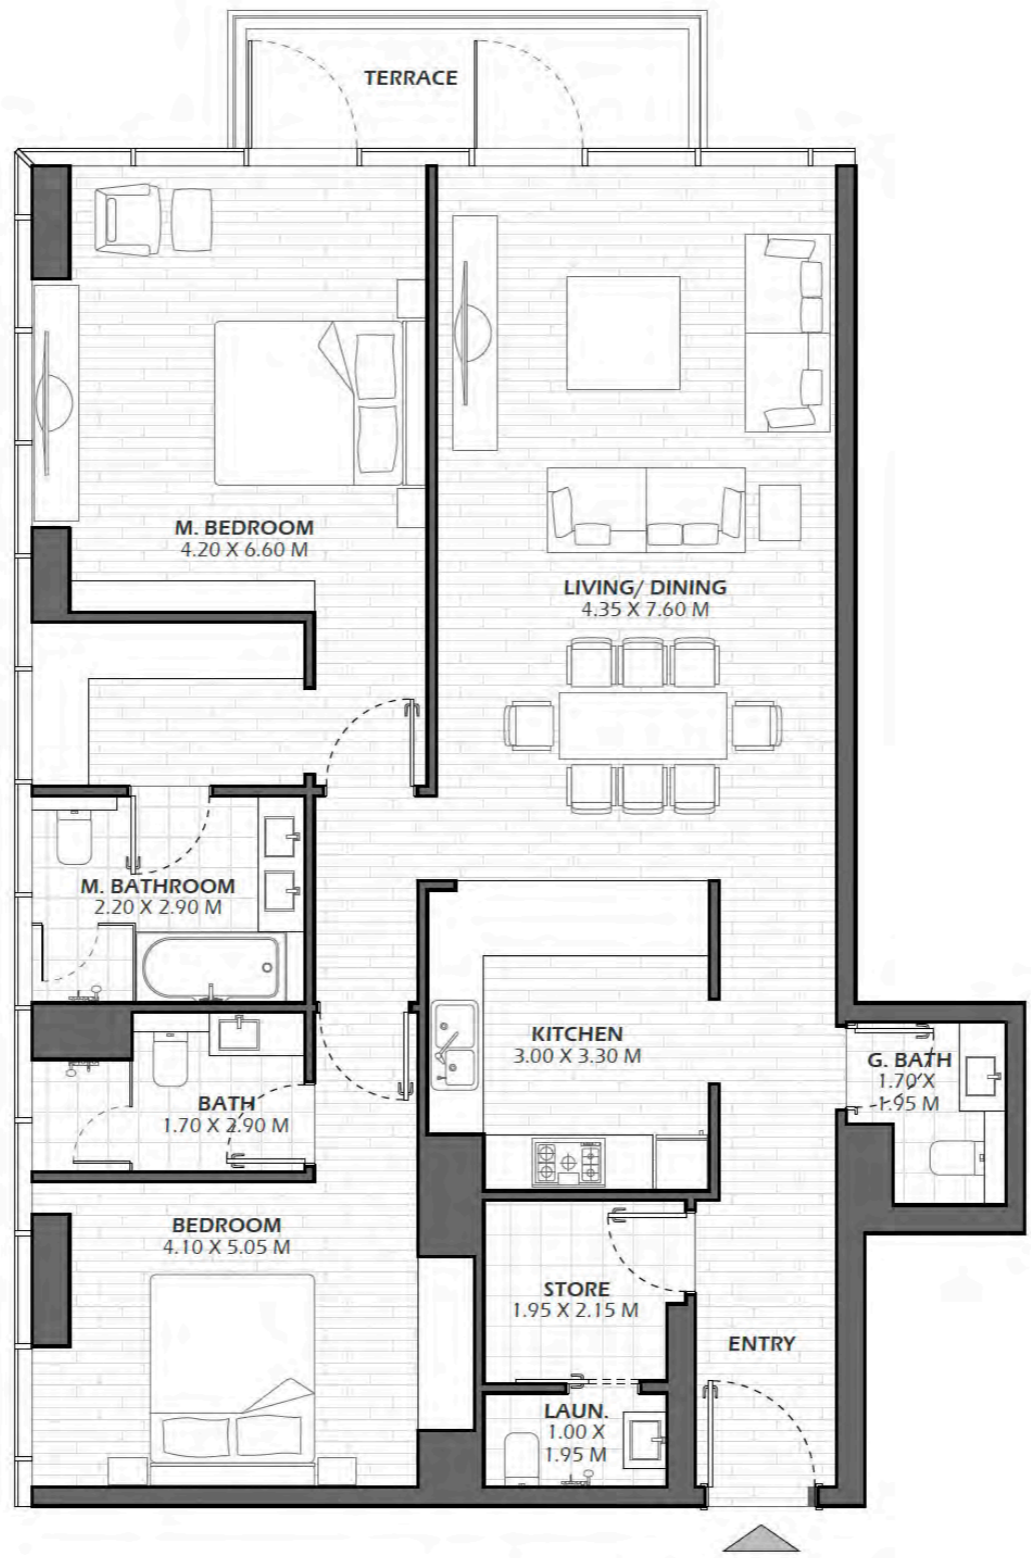

201

1 Bedrooms, 2 Bathrooms

Unit Area	117 Sqm	1260 Sq.Ft
Balcony Area	11 Sqm	121 Sq.Ft
Total Area	128 Sqm	1380 Sq.Ft

202

Studio, 1 Bathroom

Unit Area	45 Sqm	1260 Sq.Ft
Total Area	45 Sqm	121 Sq.Ft

203

2 Bedrooms, 4 Bathrooms