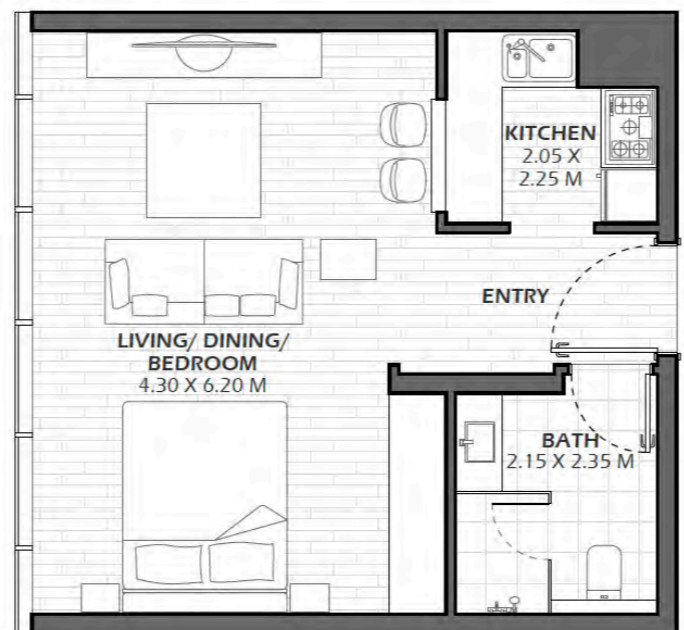

REEM | FIVE

Floor Plans

G01

2 Bedrooms, 4 Bathrooms

Unit Area	174 Sqm	1878 Sq.Ft
Balcony Area	21 Sqm	227 Sq.Ft
Total Area	195 Sqm	2105 Sq.Ft

G02

1 Bedrooms, 3 Bathrooms

Unit Area	100 Sqm	1072 Sq.Ft
Balcony Area	12 Sqm	134 Sq.Ft
Total Area	112 Sqm	1206 Sq.Ft

G03

Studio, 1 Bathrooms

Unit Area	133 Sqm	1431 Sq.Ft
Balcony Area	14 Sqm	147 Sq.Ft
Total Area	147 Sqm	1578 Sq.Ft

101

1 Bedrooms, 2 Bathrooms

Unit Area	117 Sqm	1261 Sq.Ft
Balcony Area	20 Sqm	212 Sq.Ft
Total Area	137 Sqm	1473 Sq.Ft