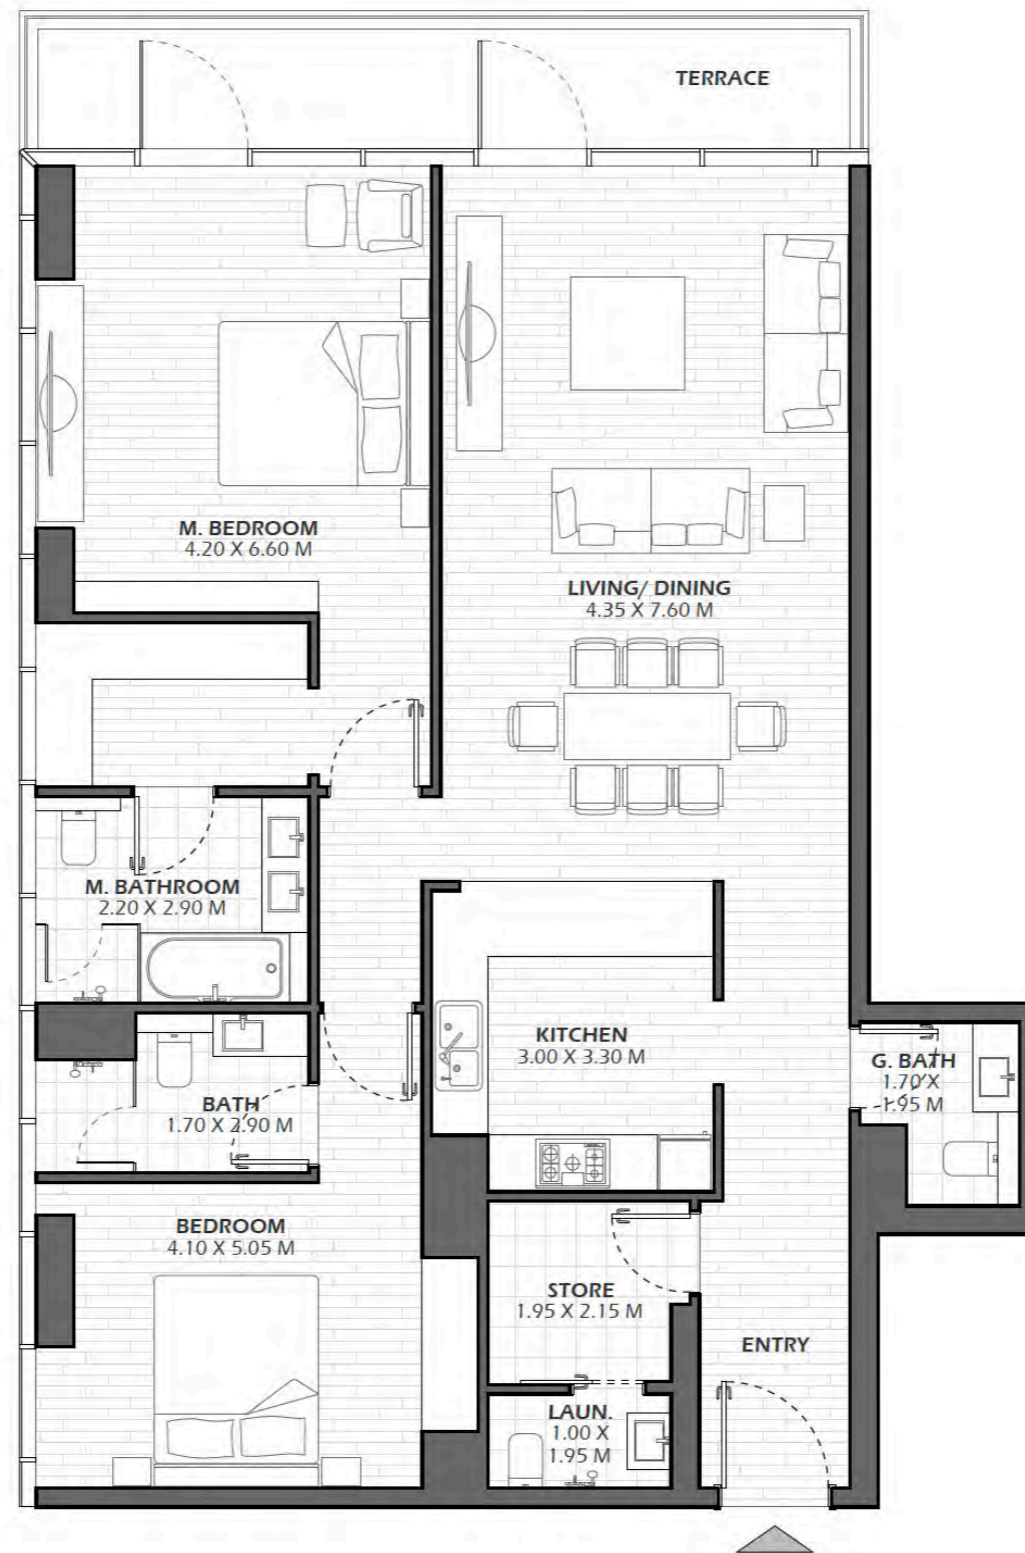

103

2 Bedrooms, 4 Bathrooms

Unit Area	133 Sqm	1431 Sq.Ft
Balcony Area	14 Sqm	147 Sq.Ft
Total Area	147 Sqm	1578 Sq.Ft