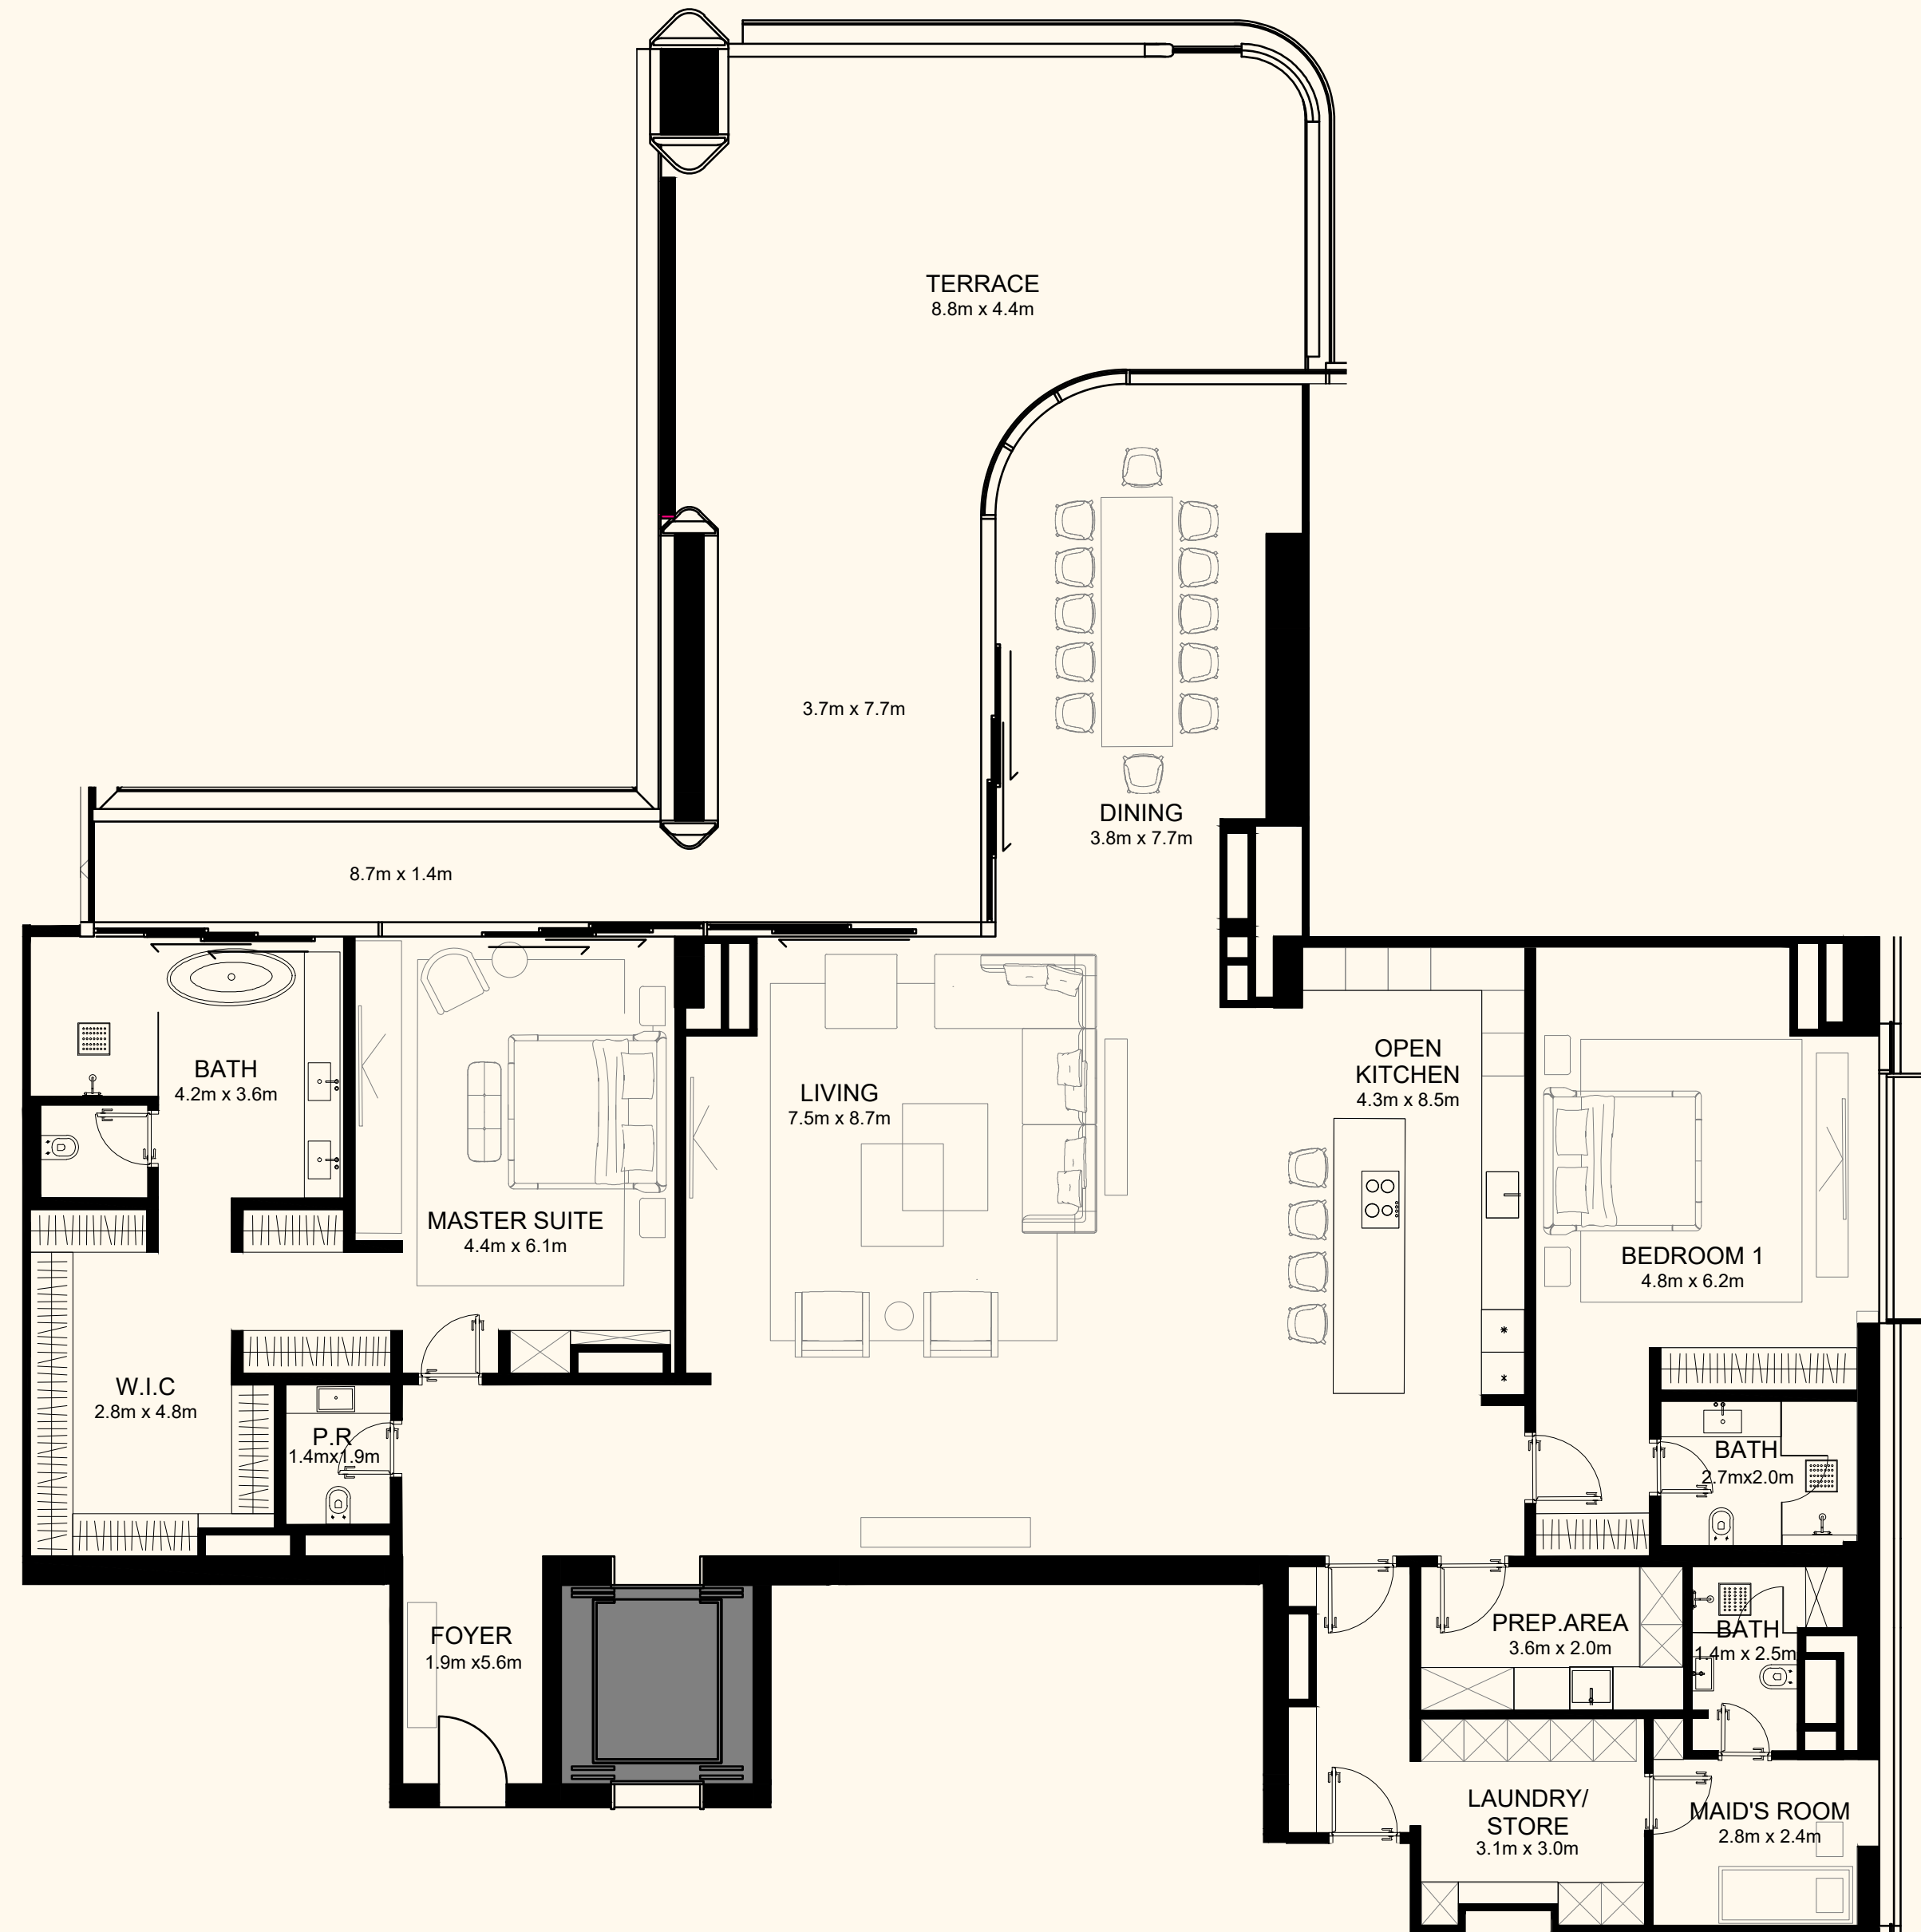

4 Bedroom Simplex | 5 Bathrooms | 4 Parking Spaces

Residence	4,029 sq. ft.	374 sq. mt.
Terrace	2,280 sq. ft.	212 sq. mt.
Total	6,309 sq. ft.	586 sq. mt.

ORLA

Dorchester Collection

DUBAI

Sea View

Beach View

Unit 702

2 Bedroom Simplex | 4 Bathrooms | 2 Parking Spaces

Residence	3,308 sq. ft.	307 sq. mt.
Terrace	945 sq. ft.	88 sq. mt.
Total	4,253 sq. ft.	395 sq. mt.

ORLA

) (*Dorchester Collection*

DUBAI

Sea View

Beach View