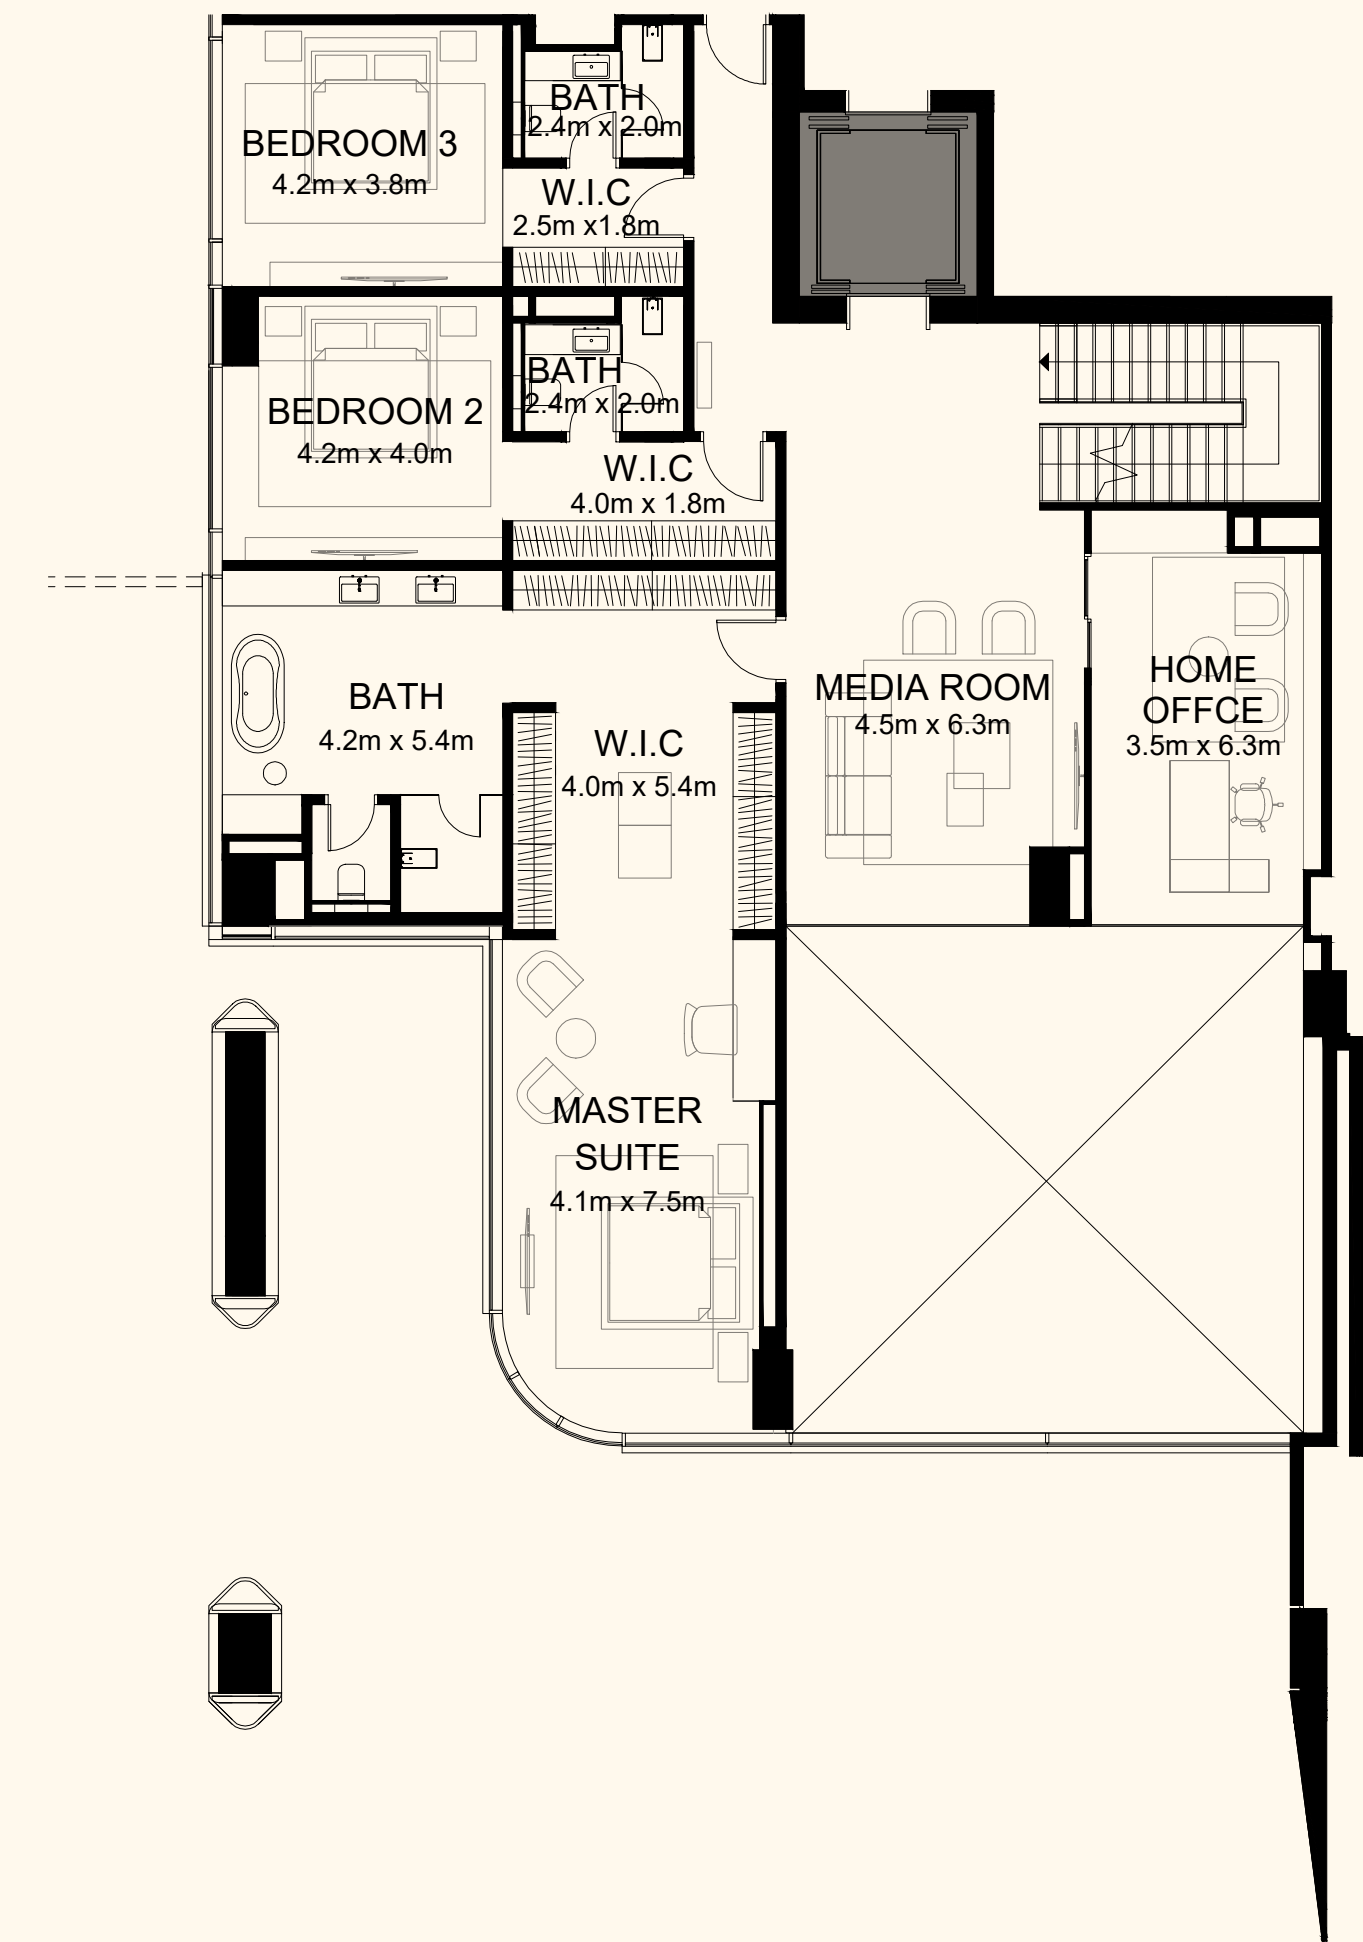

ORLA

Dorchester Collection

DUBAI

Sea View

Beach View

Lower Level

Upper Level

Unit 206

4 Bedroom Duplex | 6 Bathrooms | 4 Parking Spaces

Residence	7,113 sq. ft.	661 sq. mt.
Terrace	3,416 sq. ft.	317 sq. mt.
Total	10,529 sq. ft.	978 sq. mt.

ORLA

Dorchester Collection

DUBAI

Sea View

Beach View

Lower Level

Upper Level

Unit 207

4 Bedroom Duplex | 6 Bathrooms | 4 Parking Spaces

Residence	5,652 sq. ft.	525 sq. mt.
Terrace	2,606 sq. ft.	242 sq. mt.
Total	8,258 sq. ft.	767 sq. mt.

ORLA

) (*Dorchester Collection*

DUBAI

Sea View

Beach View

Unit 208

4 Bedroom Simplex | 6 Bathrooms | 4 Parking Spaces

Residence	4,407 sq. ft.	409 sq. mt.
Terrace	2,903 sq. ft.	270 sq. mt.
Total	7,310 sq. ft.	679 sq. mt.

ORLA

) (*Dorchester Collection*