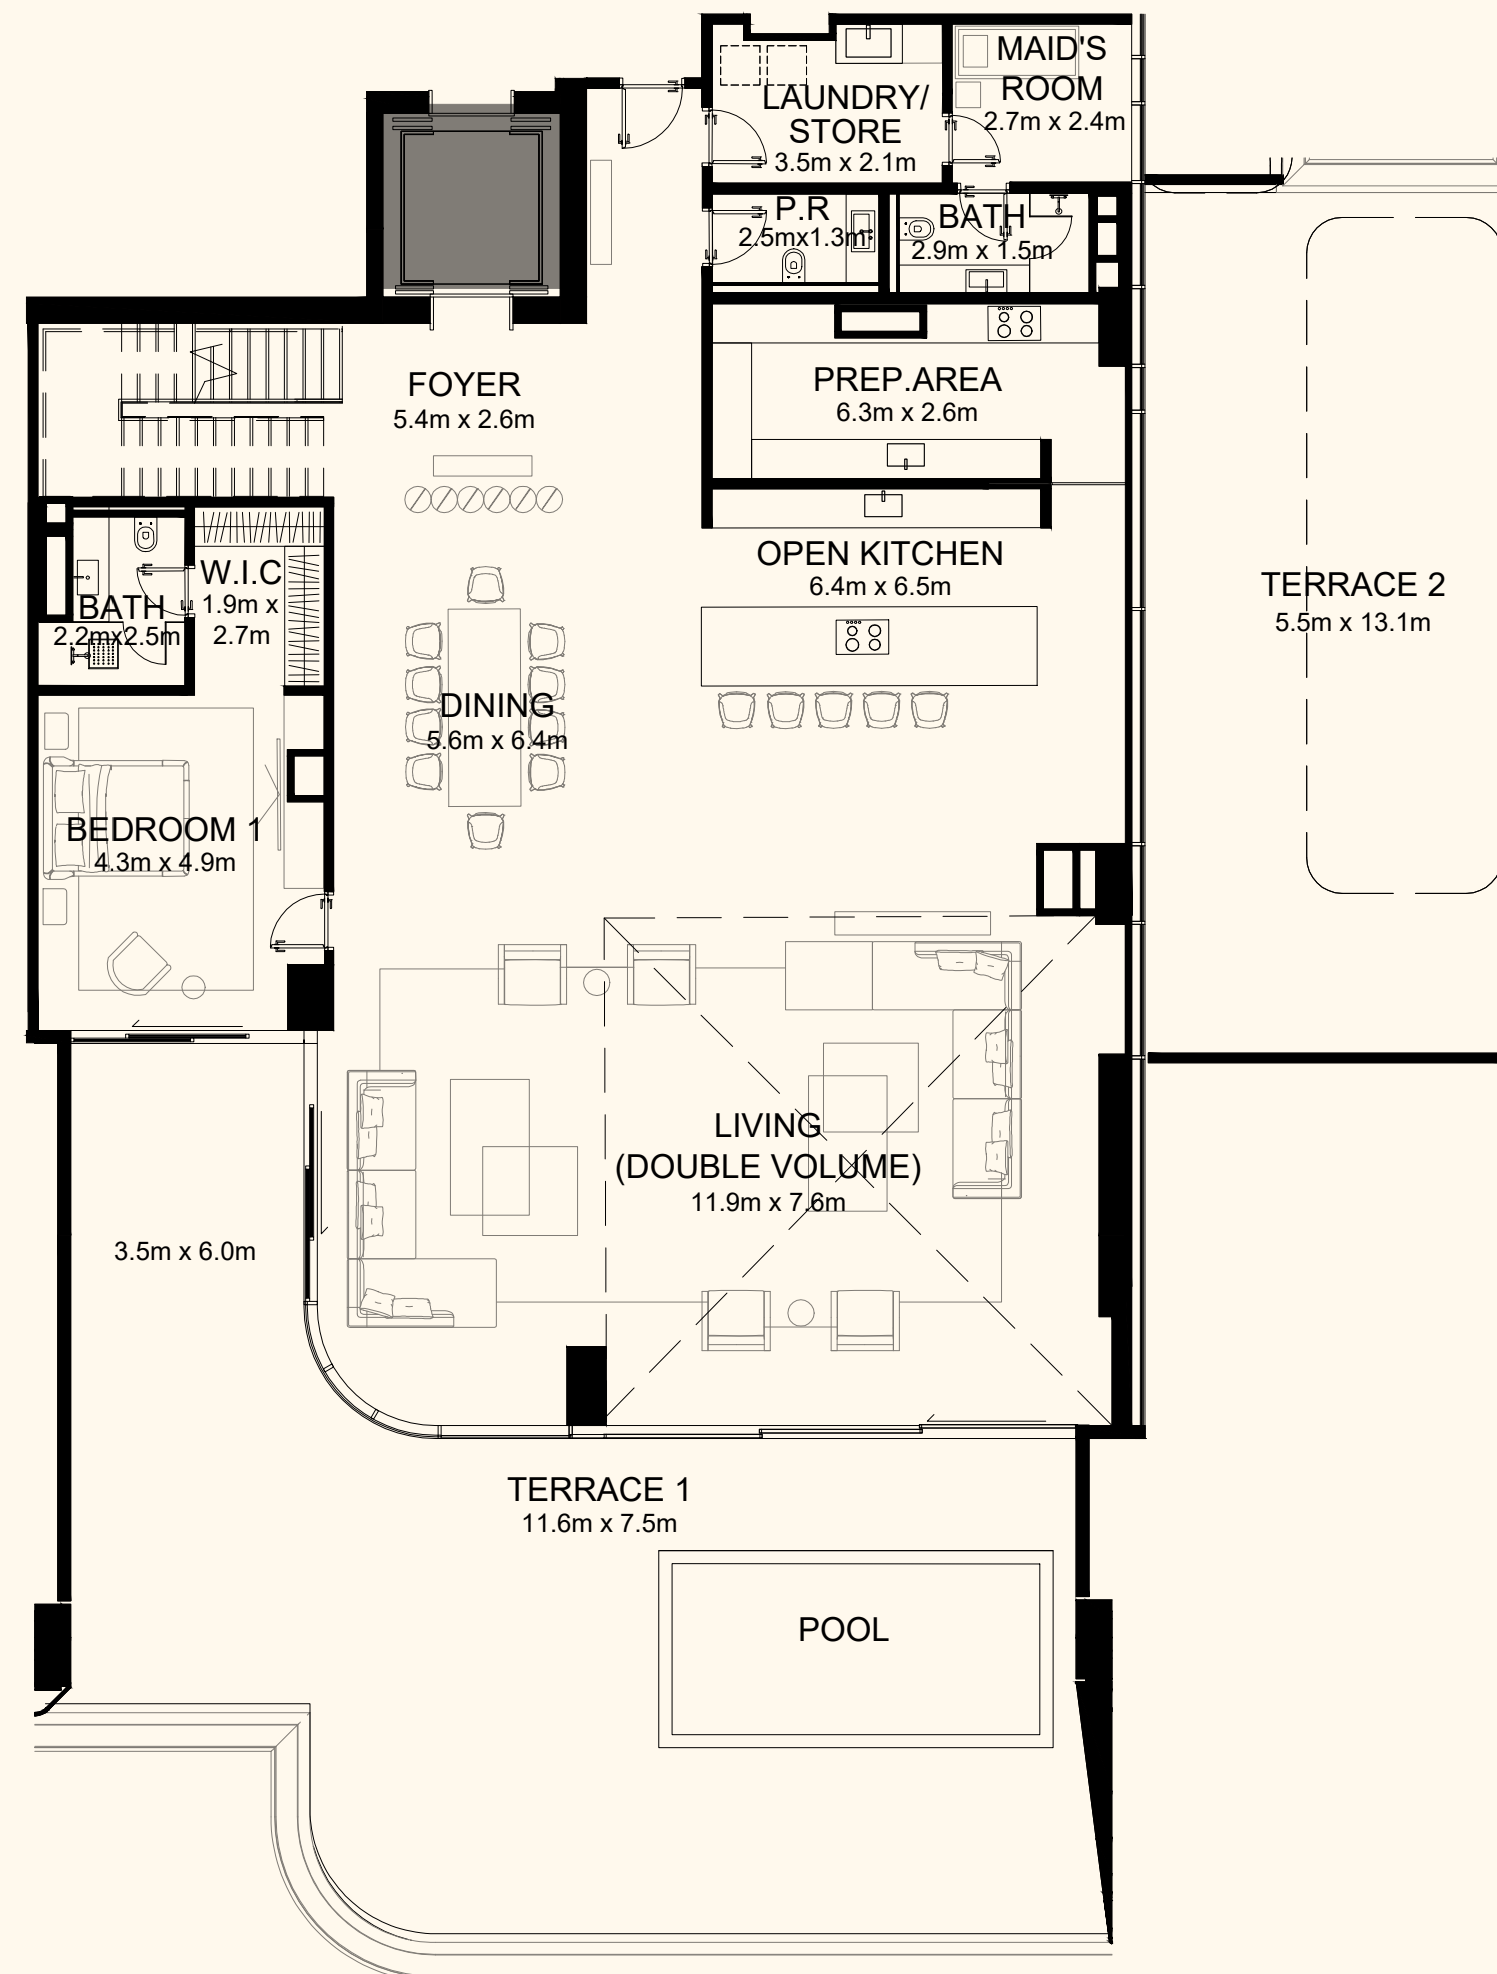

DUBAI

Sea View

Beach View

Unit 904

2 Bedroom Simplex | 4 Bathrooms | 2 Parking Spaces

Residence	3,369 sq. ft.	313 sq. mt.
Terrace	226 sq. ft.	21 sq. mt.
Total	3,595 sq. ft.	334 sq. mt.

ORLA

) (*Dorchester Collection*

DUBAI

Sea View

Beach View

Unit 906

2 Bedroom Simplex | 4 Bathrooms | 2 Parking Spaces

Residence	2,532 sq. ft.	235 sq. mt.
Terrace	259 sq. ft.	24 sq. mt.
Total	2,790 sq. ft.	259 sq. mt.

ORLA

Dorchester Collection

DUBAI

Sea View

Beach View

Lower Level

Upper Level

Unit 1004

4 Bedroom Duplex | 6 Bathrooms | 4 Parking Spaces

Residence	5,675 sq. ft.	527 sq. mt.
Terrace	2,425 sq. ft.	225 sq. mt.
Total	8,100 sq. ft.	753 sq. mt.