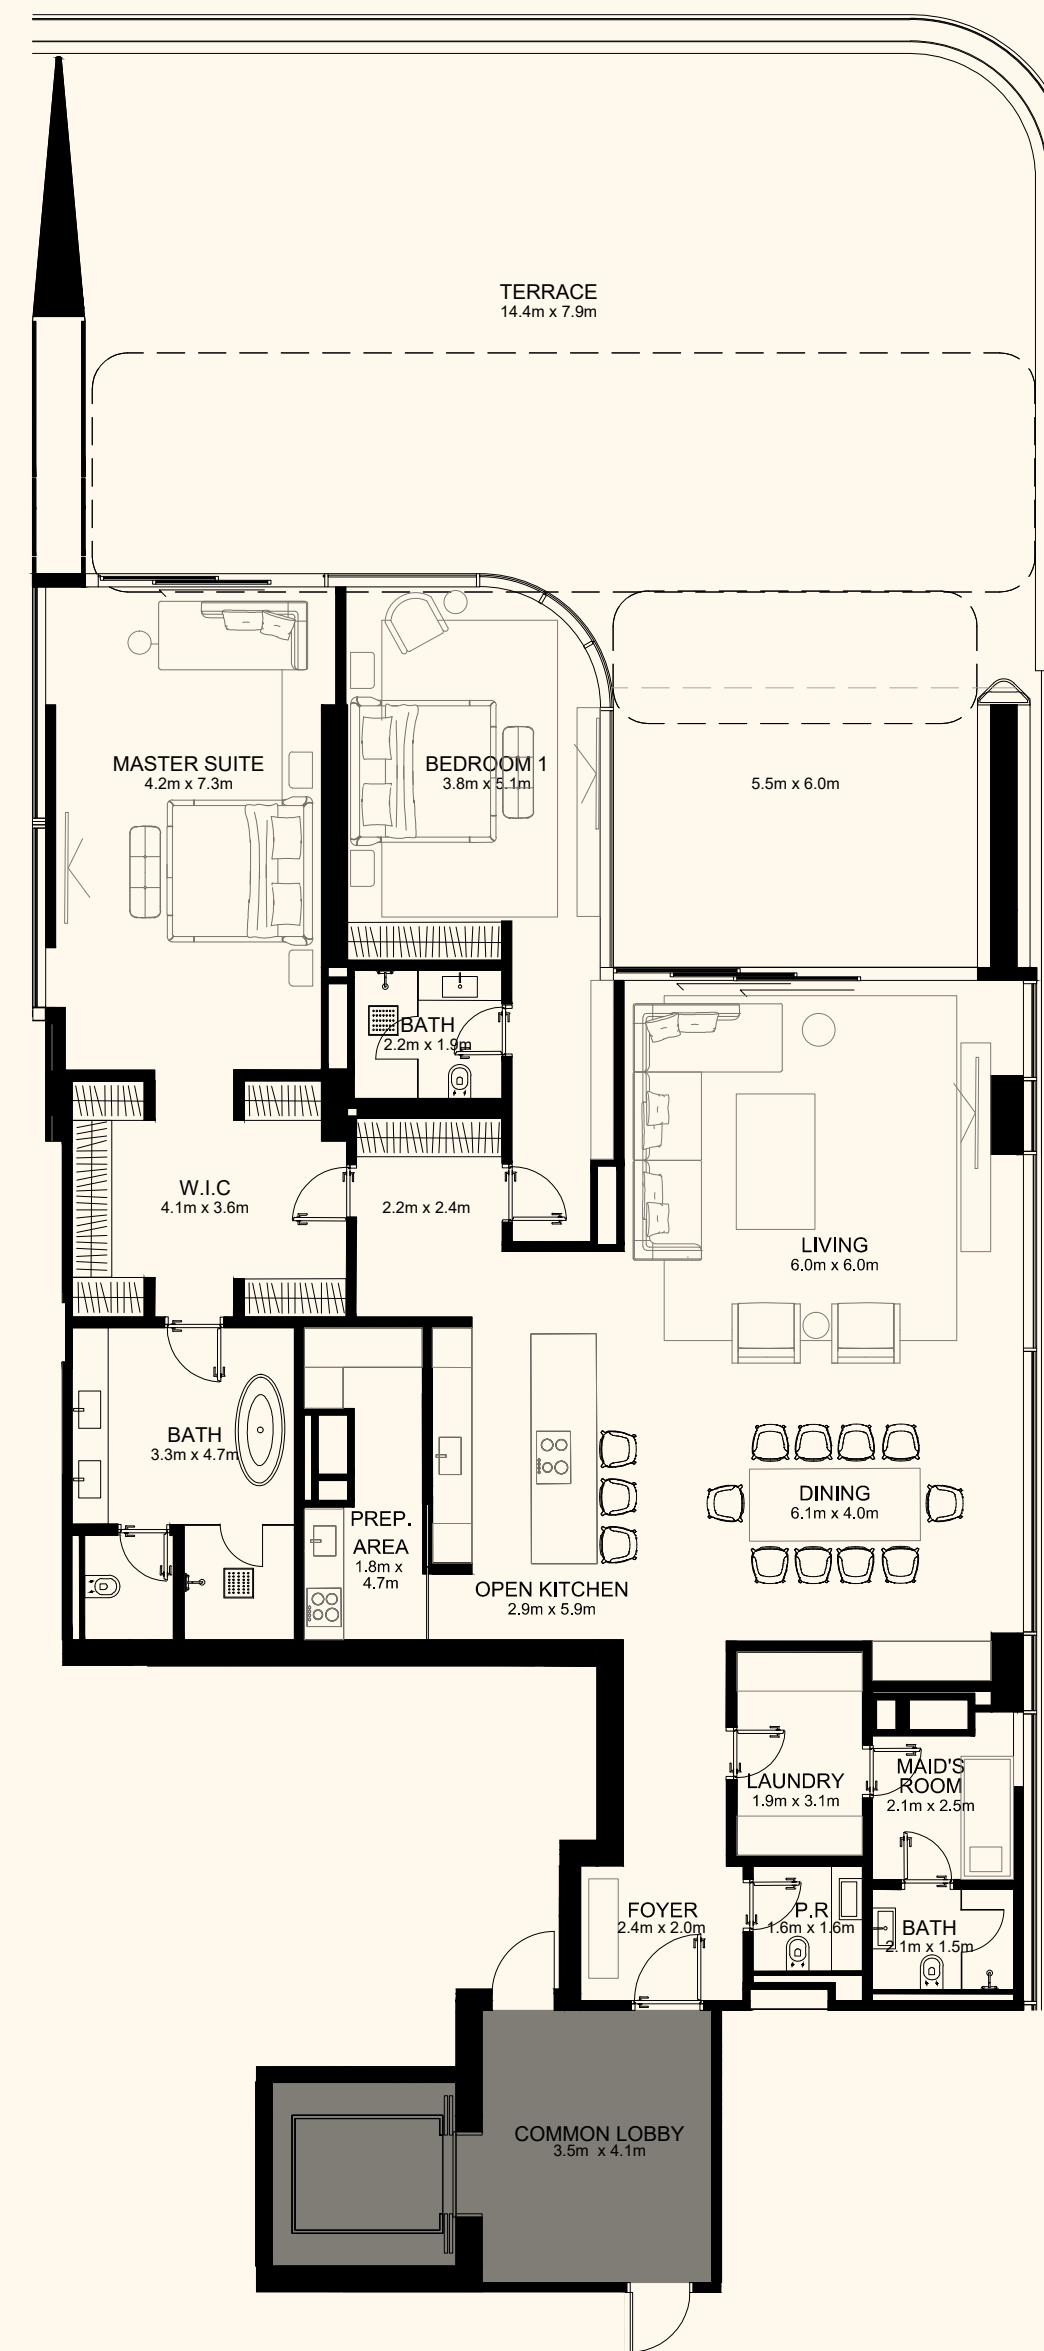

Sea View

Beach View

Unit 208

4 Bedroom Simplex | 6 Bathrooms | 4 Parking Spaces

Residence	4,407 sq. ft.	409 sq. mt.
Terrace	2,903 sq. ft.	270 sq. mt.
Total	7,310 sq. ft.	679 sq. mt.

ORLA

) (*Dorchester Collection*

DUBAI

Sea View

Beach View

Unit 211

2 Bedroom Simplex | 3 Bathrooms | 2 Parking Spaces

Residence	2,540 sq. ft.	236 sq. mt.
Terrace	1,733 sq. ft.	161 sq. mt.
<hr/>		
Total	4,273 sq. ft.	397 sq. mt.

ORLA

) (*Dorchester Collection*

DUBAI

Sea View

Beach View

Unit 302

3 Bedroom Simplex | 4 Bathrooms | 3 Parking Spaces

Residence	3,970 sq. ft.	369 sq. mt.
Terrace	422 sq. ft.	39 sq. mt.
Total	4,391 sq. ft.	408 sq. mt.

ORLA

) (*Dorchester Collection*