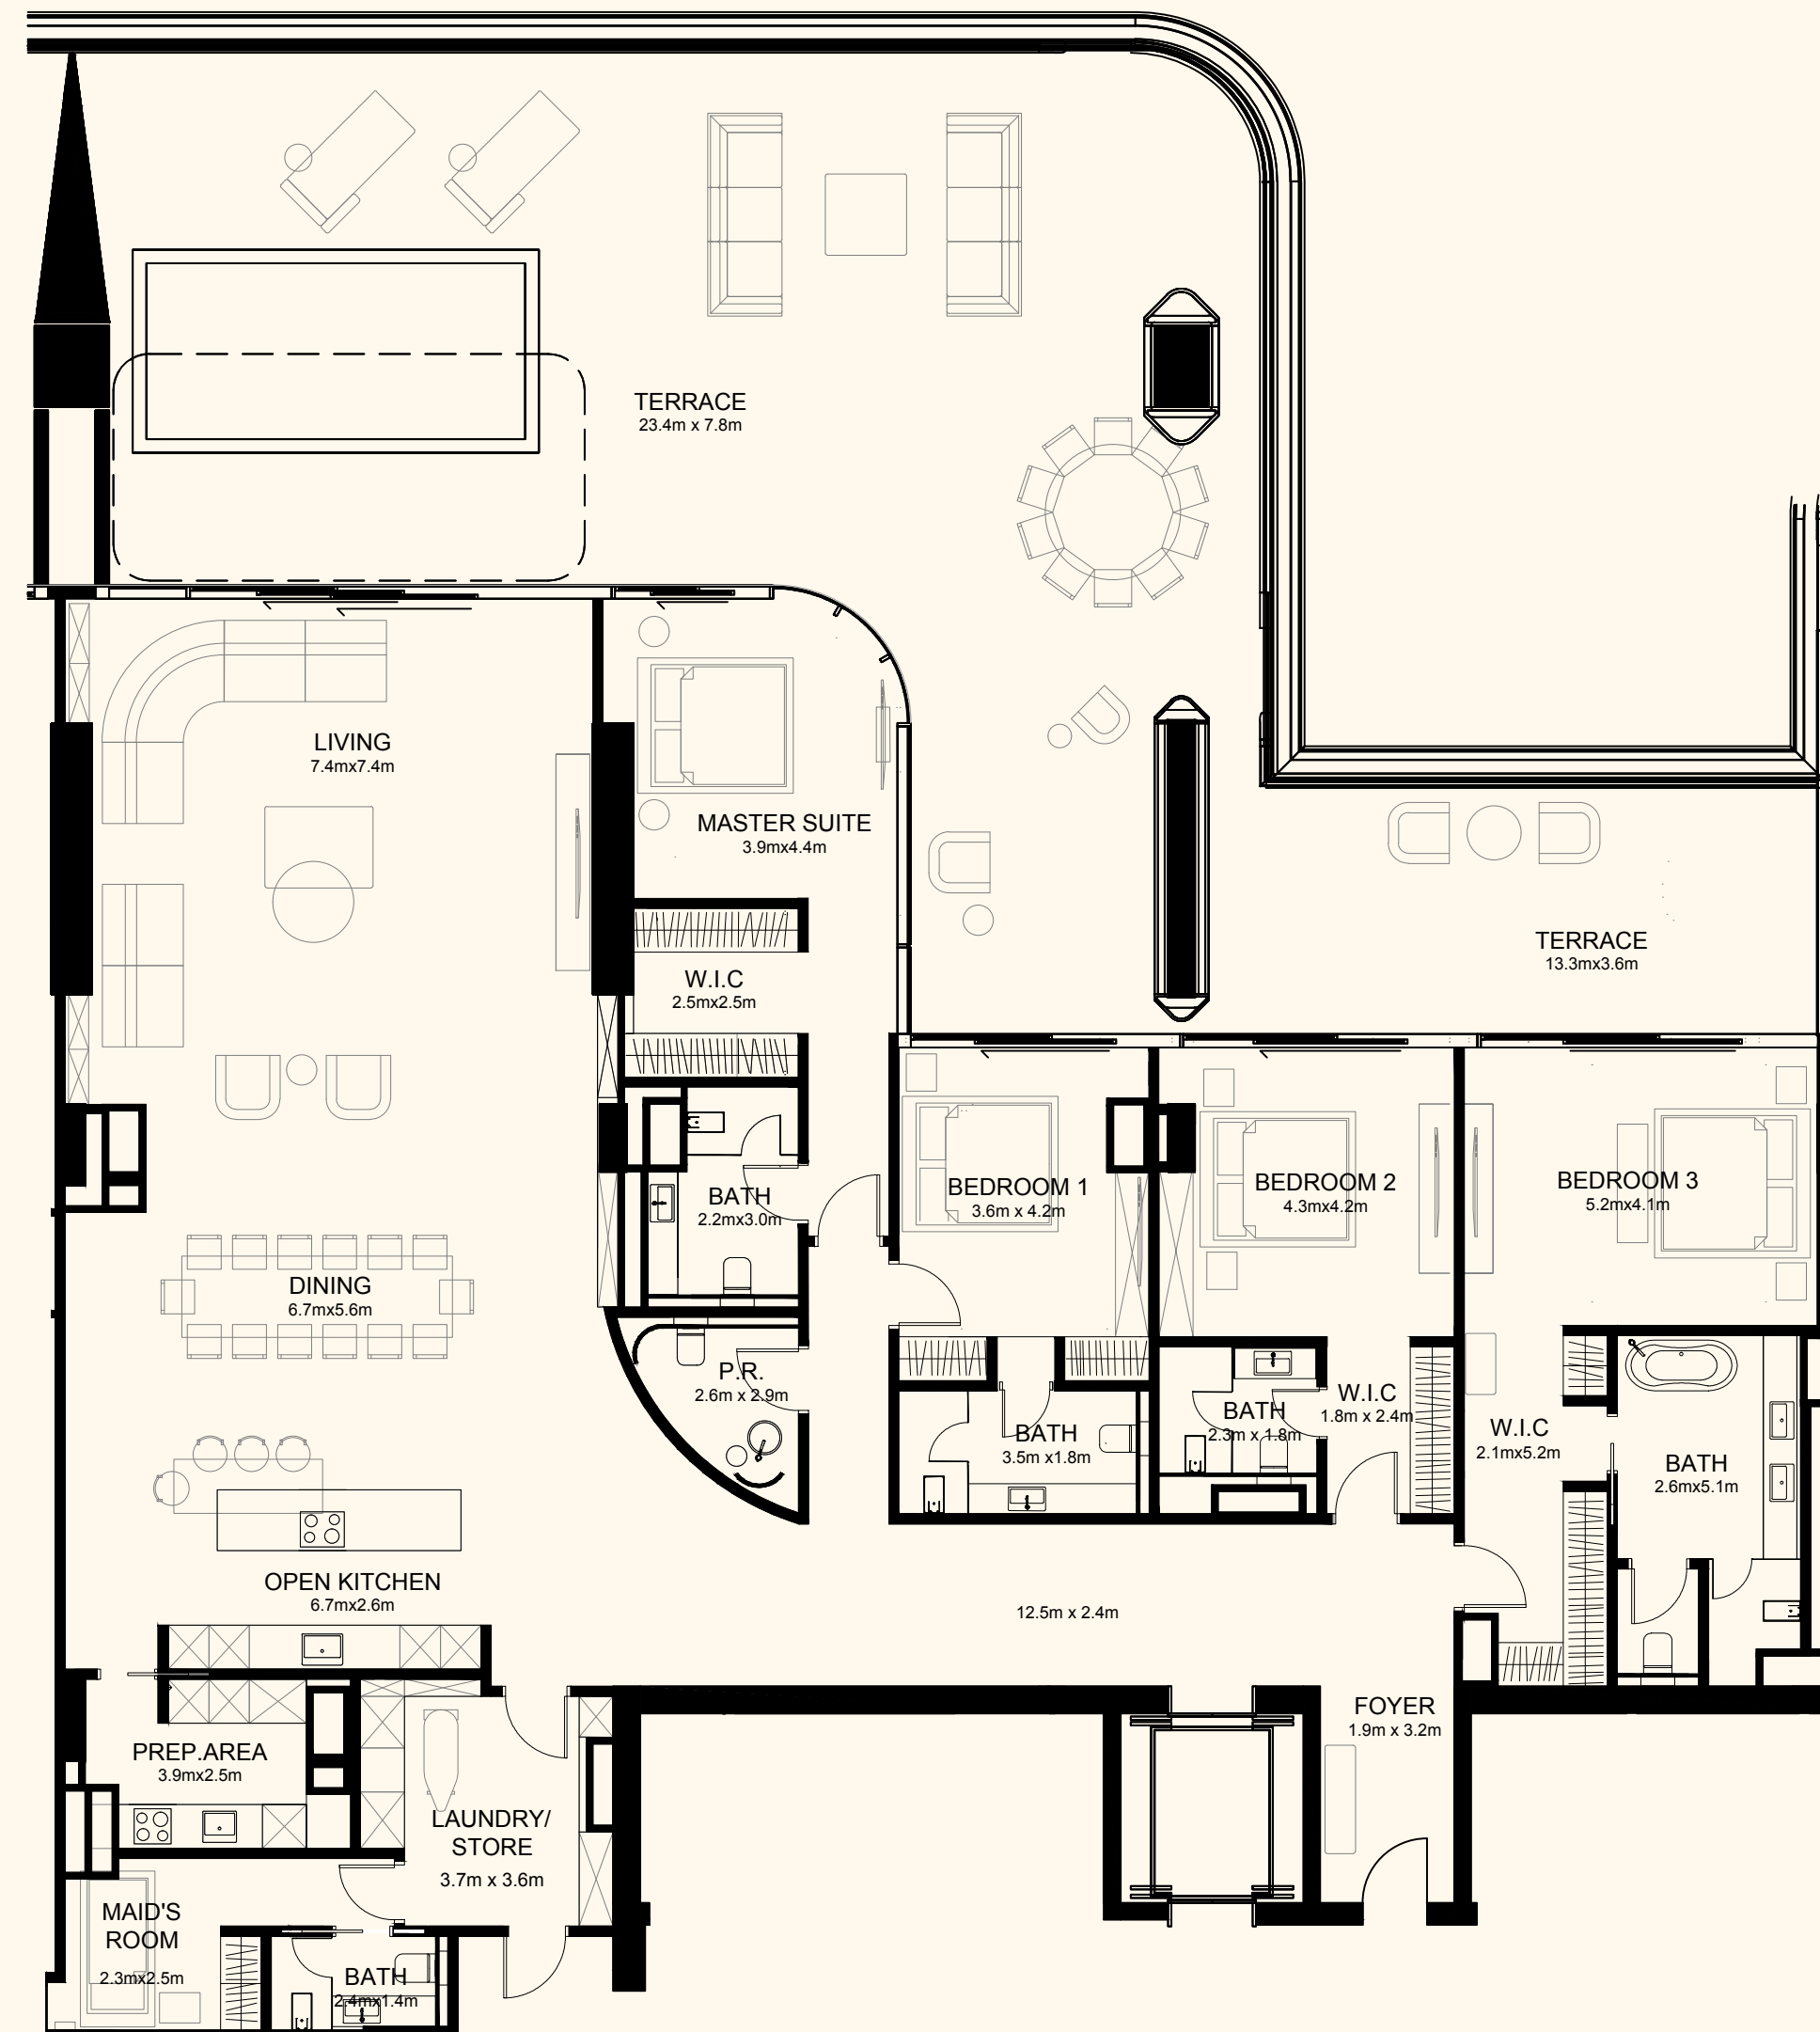

Lower Level

Upper Level

ORLA

) (*Dorchester Collection*

DUBAI

Sea View

Beach View

Unit 608

4 Bedroom Simplex | 5 Bathrooms | 4 Parking Spaces

Residence	4,029 sq. ft.	374 sq. mt.
Terrace	2,280 sq. ft.	212 sq. mt.
Total	6,309 sq. ft.	586 sq. mt.

ORLA

Dorchester Collection

DUBAI

Sea View

Beach View

Unit 702