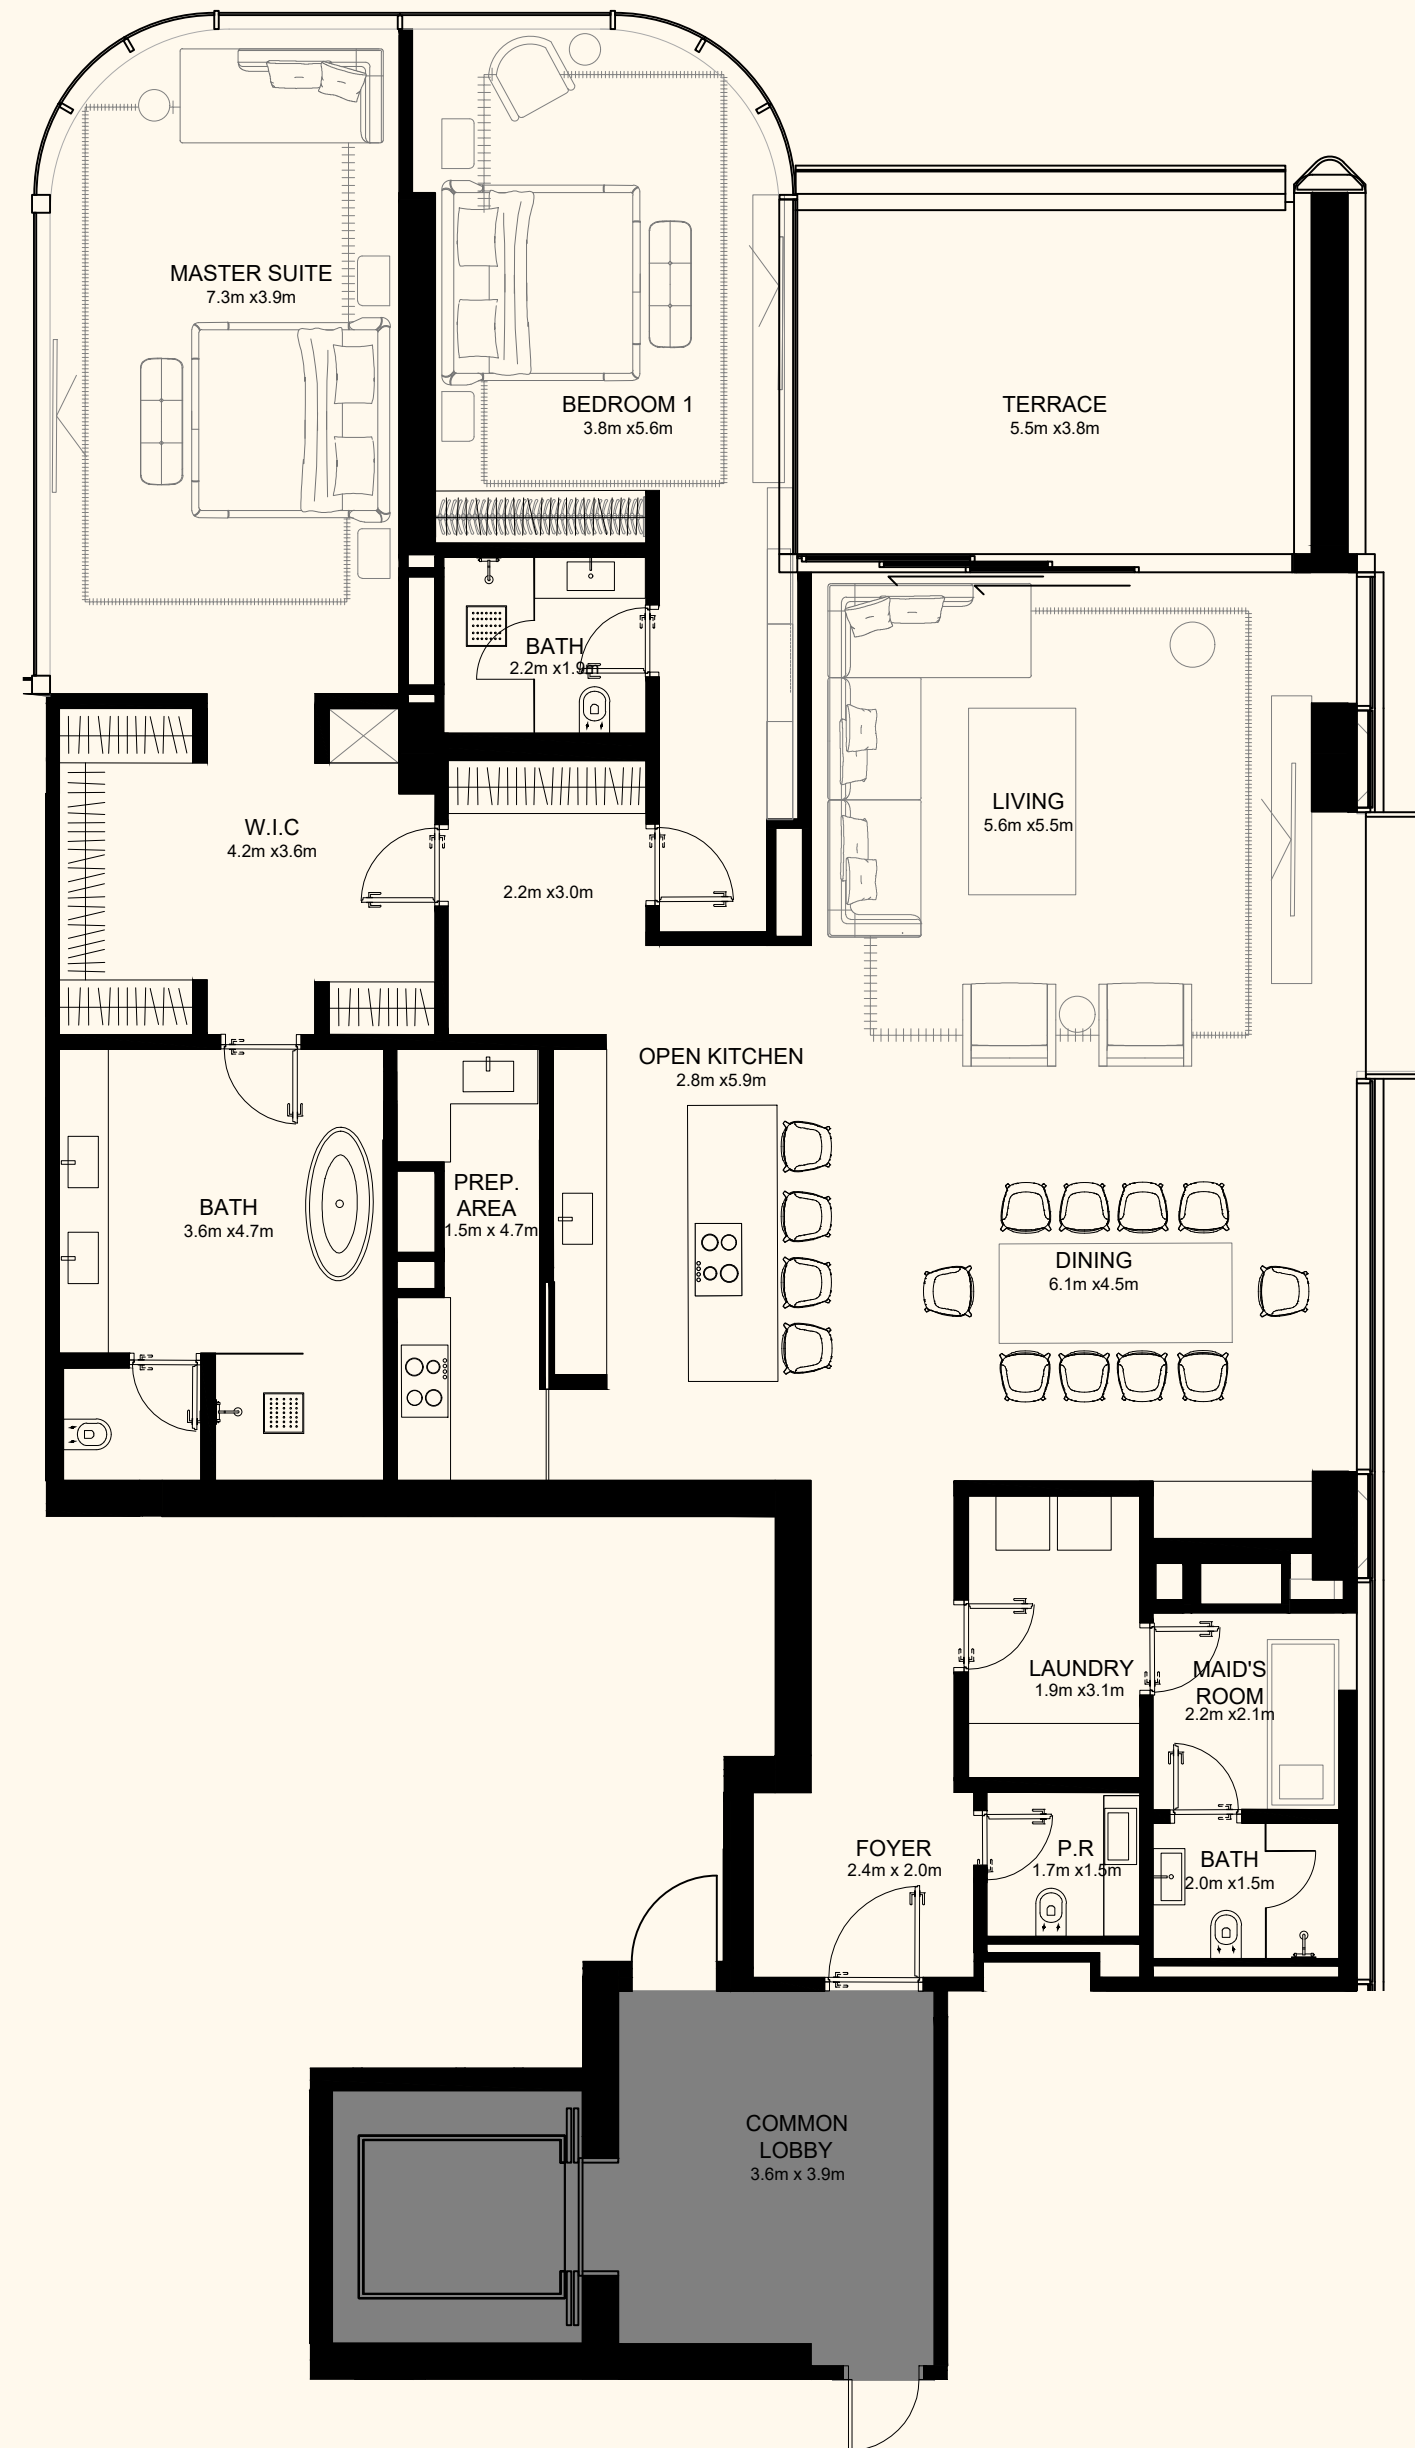

DUBAI

Sea View

Beach View

Unit 903

4 Bedroom Simplex | 6 Bathrooms | 4 Parking Spaces

Residence	4,146 sq. ft.	385 sq. mt.
Terrace	248 sq. ft.	23 sq. mt.
<hr/>		
Total	4,394 sq. ft.	408 sq. mt.

ORLA

) (*Dorchester Collection*

DUBAI

Sea View

Beach View

Unit 904

2 Bedroom Simplex | 4 Bathrooms | 2 Parking Spaces

Residence	3,369 sq. ft.	313 sq. mt.
Terrace	226 sq. ft.	21 sq. mt.
Total	3,595 sq. ft.	334 sq. mt.

ORLA

) (*Dorchester Collection*

DUBAI

Sea View

Beach View

Unit 906

2 Bedroom Simplex | 4 Bathrooms | 2 Parking Spaces

Residence	2,532 sq. ft.	235 sq. mt.
Terrace	259 sq. ft.	24 sq. mt.
Total	2,790 sq. ft.	259 sq. mt.

ORLA

Dorchester Collection