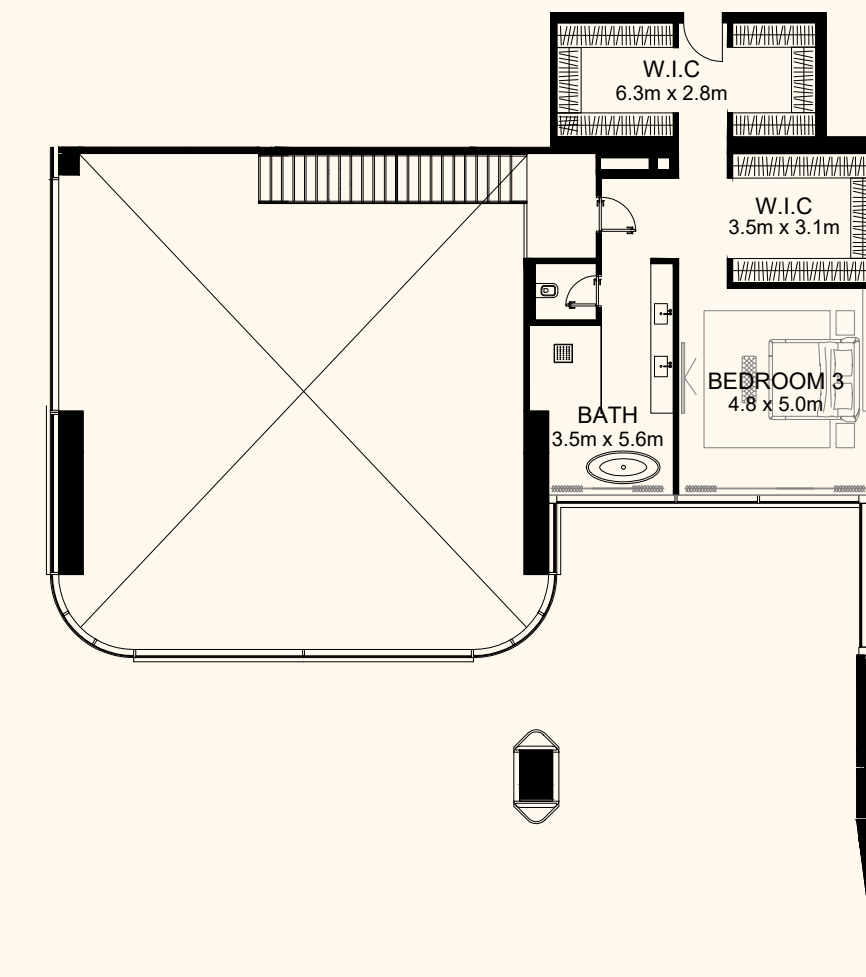

Upper Level

Unit 204

4 Bedroom Duplex | 6 Bathrooms | 4 Parking Spaces

Residence	4,973 sq. ft.	462 sq. mt.
Terrace	3,894 sq. ft.	362 sq. mt.
Total	8,867 sq. ft.	824 sq. mt.

ORLA

) (*Dorchester Collection*

DUBAI

Sea View

Beach View

Lower Level

Upper Level

Unit 205

4 Bedroom Duplex | 6 Bathrooms | 4 Parking Spaces

Residence	6,812 sq. ft.	633 sq. mt.
Terrace	4,579 sq. ft.	425 sq. mt.
Total	11,391 sq. ft.	1,058 sq. mt.

ORLA

Dorchester Collection

DUBAI

Sea View

Beach View

Lower Level

Upper Level

Unit 206

4 Bedroom Duplex | 6 Bathrooms | 4 Parking Spaces

Residence	7,113 sq. ft.	661 sq. mt.
Terrace	3,416 sq. ft.	317 sq. mt.
Total	10,529 sq. ft.	978 sq. mt.

ORLA

Dorchester Collection

DUBAI

Sea View

Beach View

Lower Level