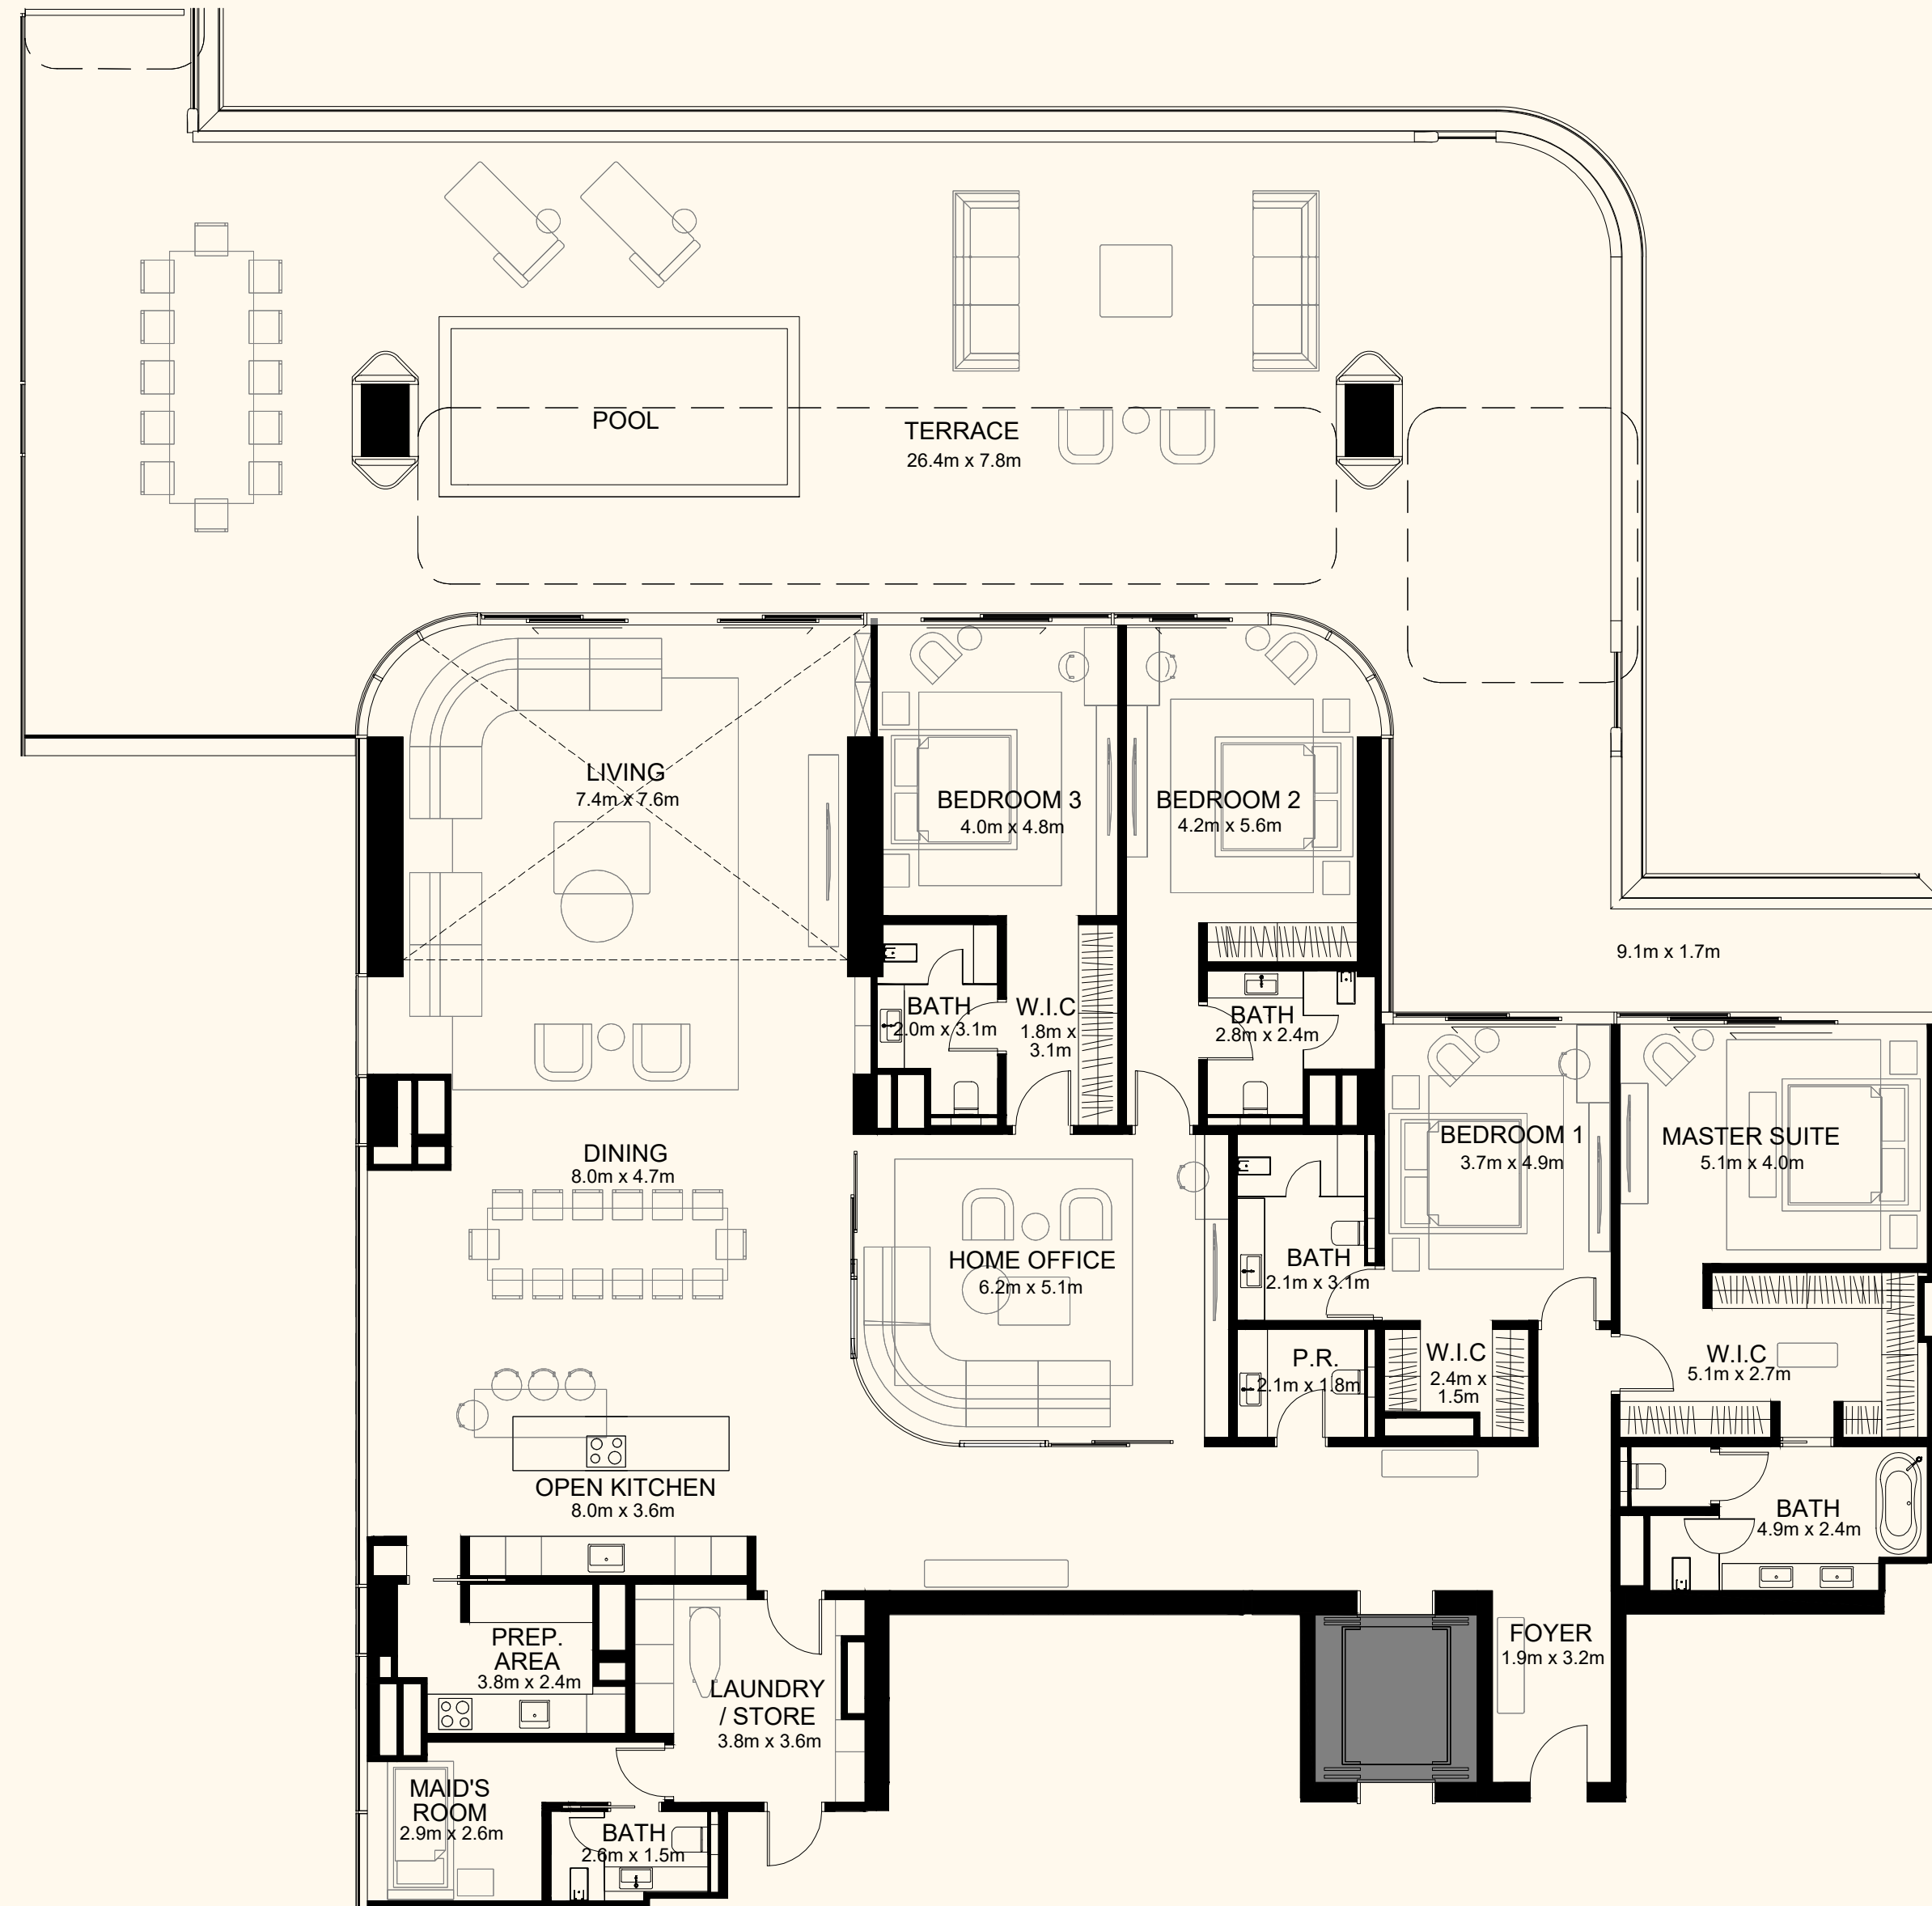

ORLA

) (*Dorchester Collection*

DUBAI

Sea View

Beach View

Unit 408

4 Bedroom Simplex | 6 Bathrooms | 4 Parking Spaces

Residence	4,450 sq. ft.	413 sq. mt.
Terrace	2,917 sq. ft.	271 sq. mt.
Total	7,366 sq. ft.	684 sq. mt.