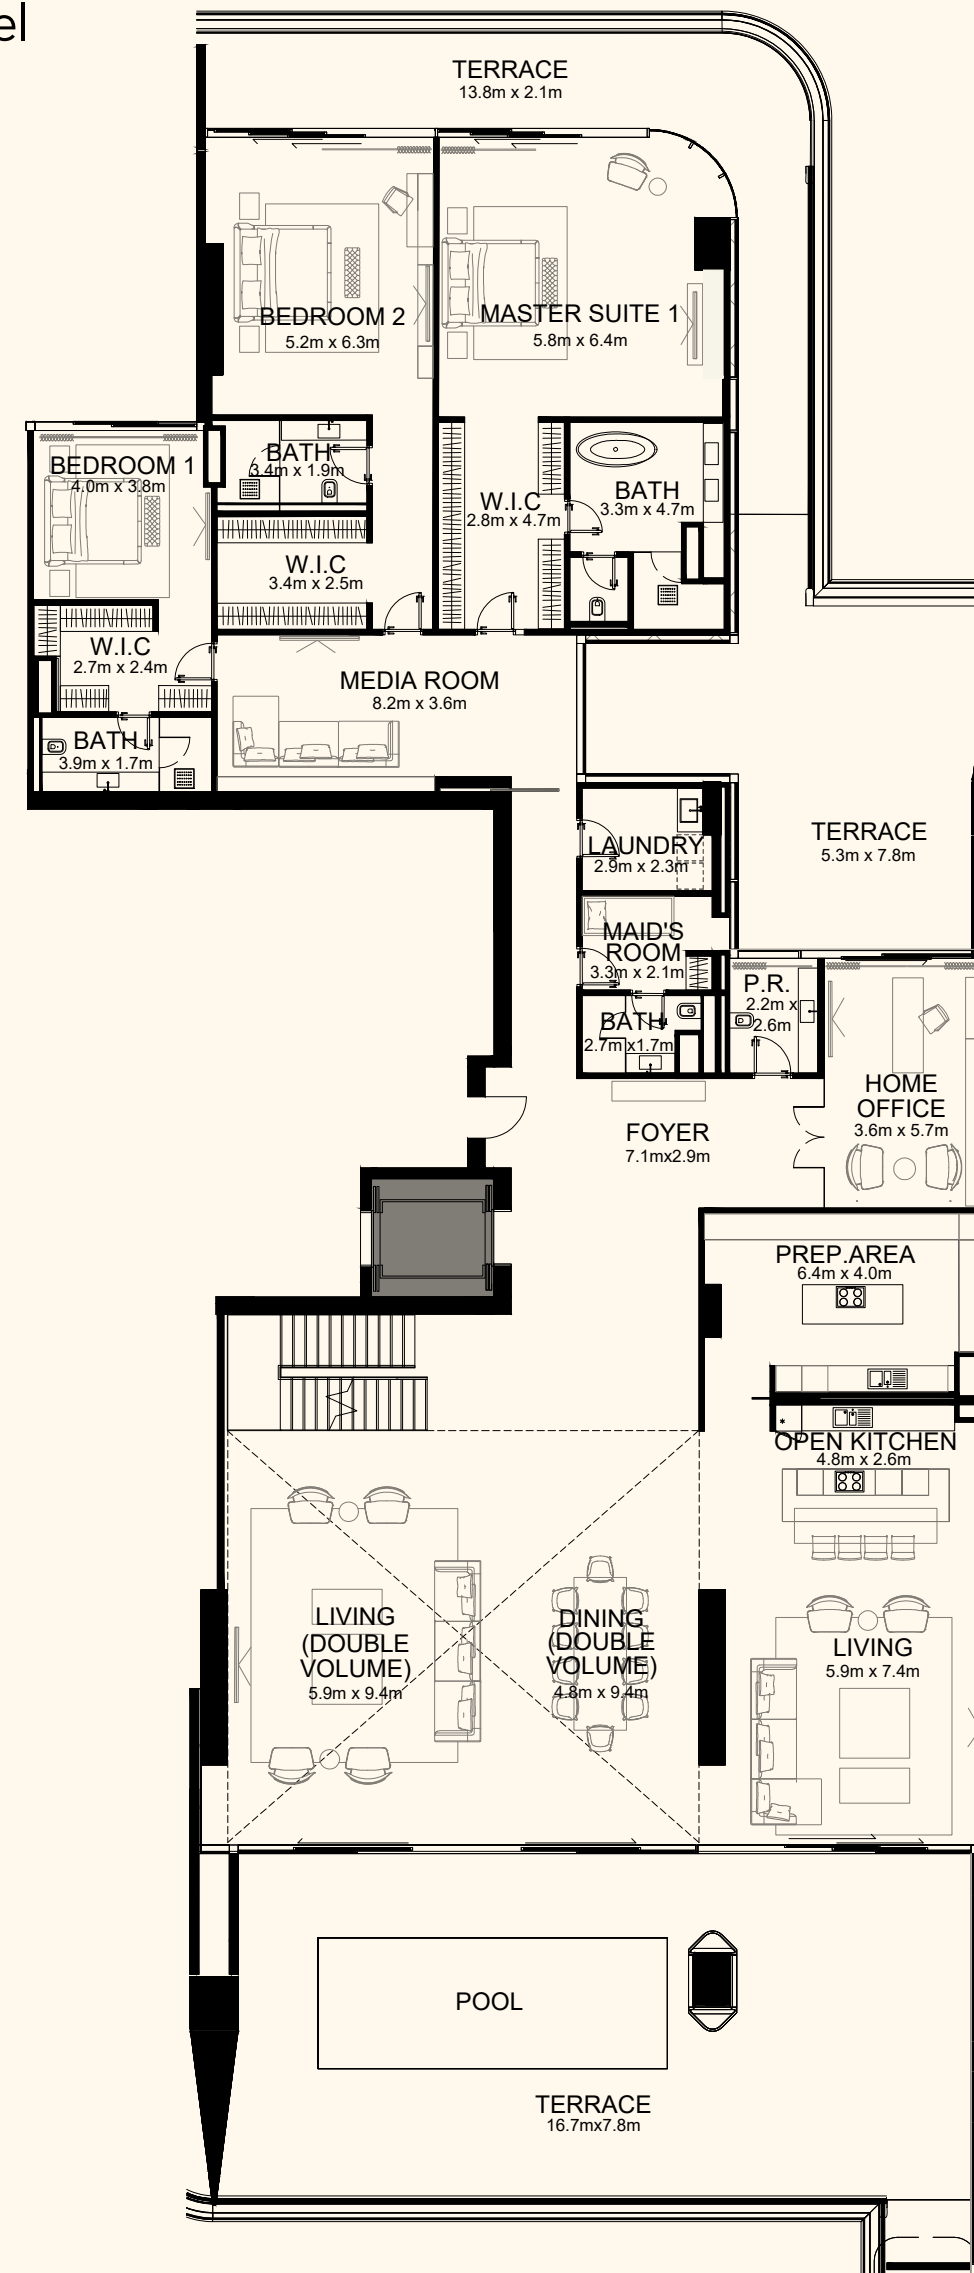

Unit 606

4 Bedroom Duplex | 6 Bathrooms | 4 Parking Spaces

Residence	7,037 sq. ft.	654 sq. mt.
Terrace	3,124 sq. ft.	290 sq. mt.
Total	10,160 sq. ft.	944 sq. mt.

Lower Level

Upper Level