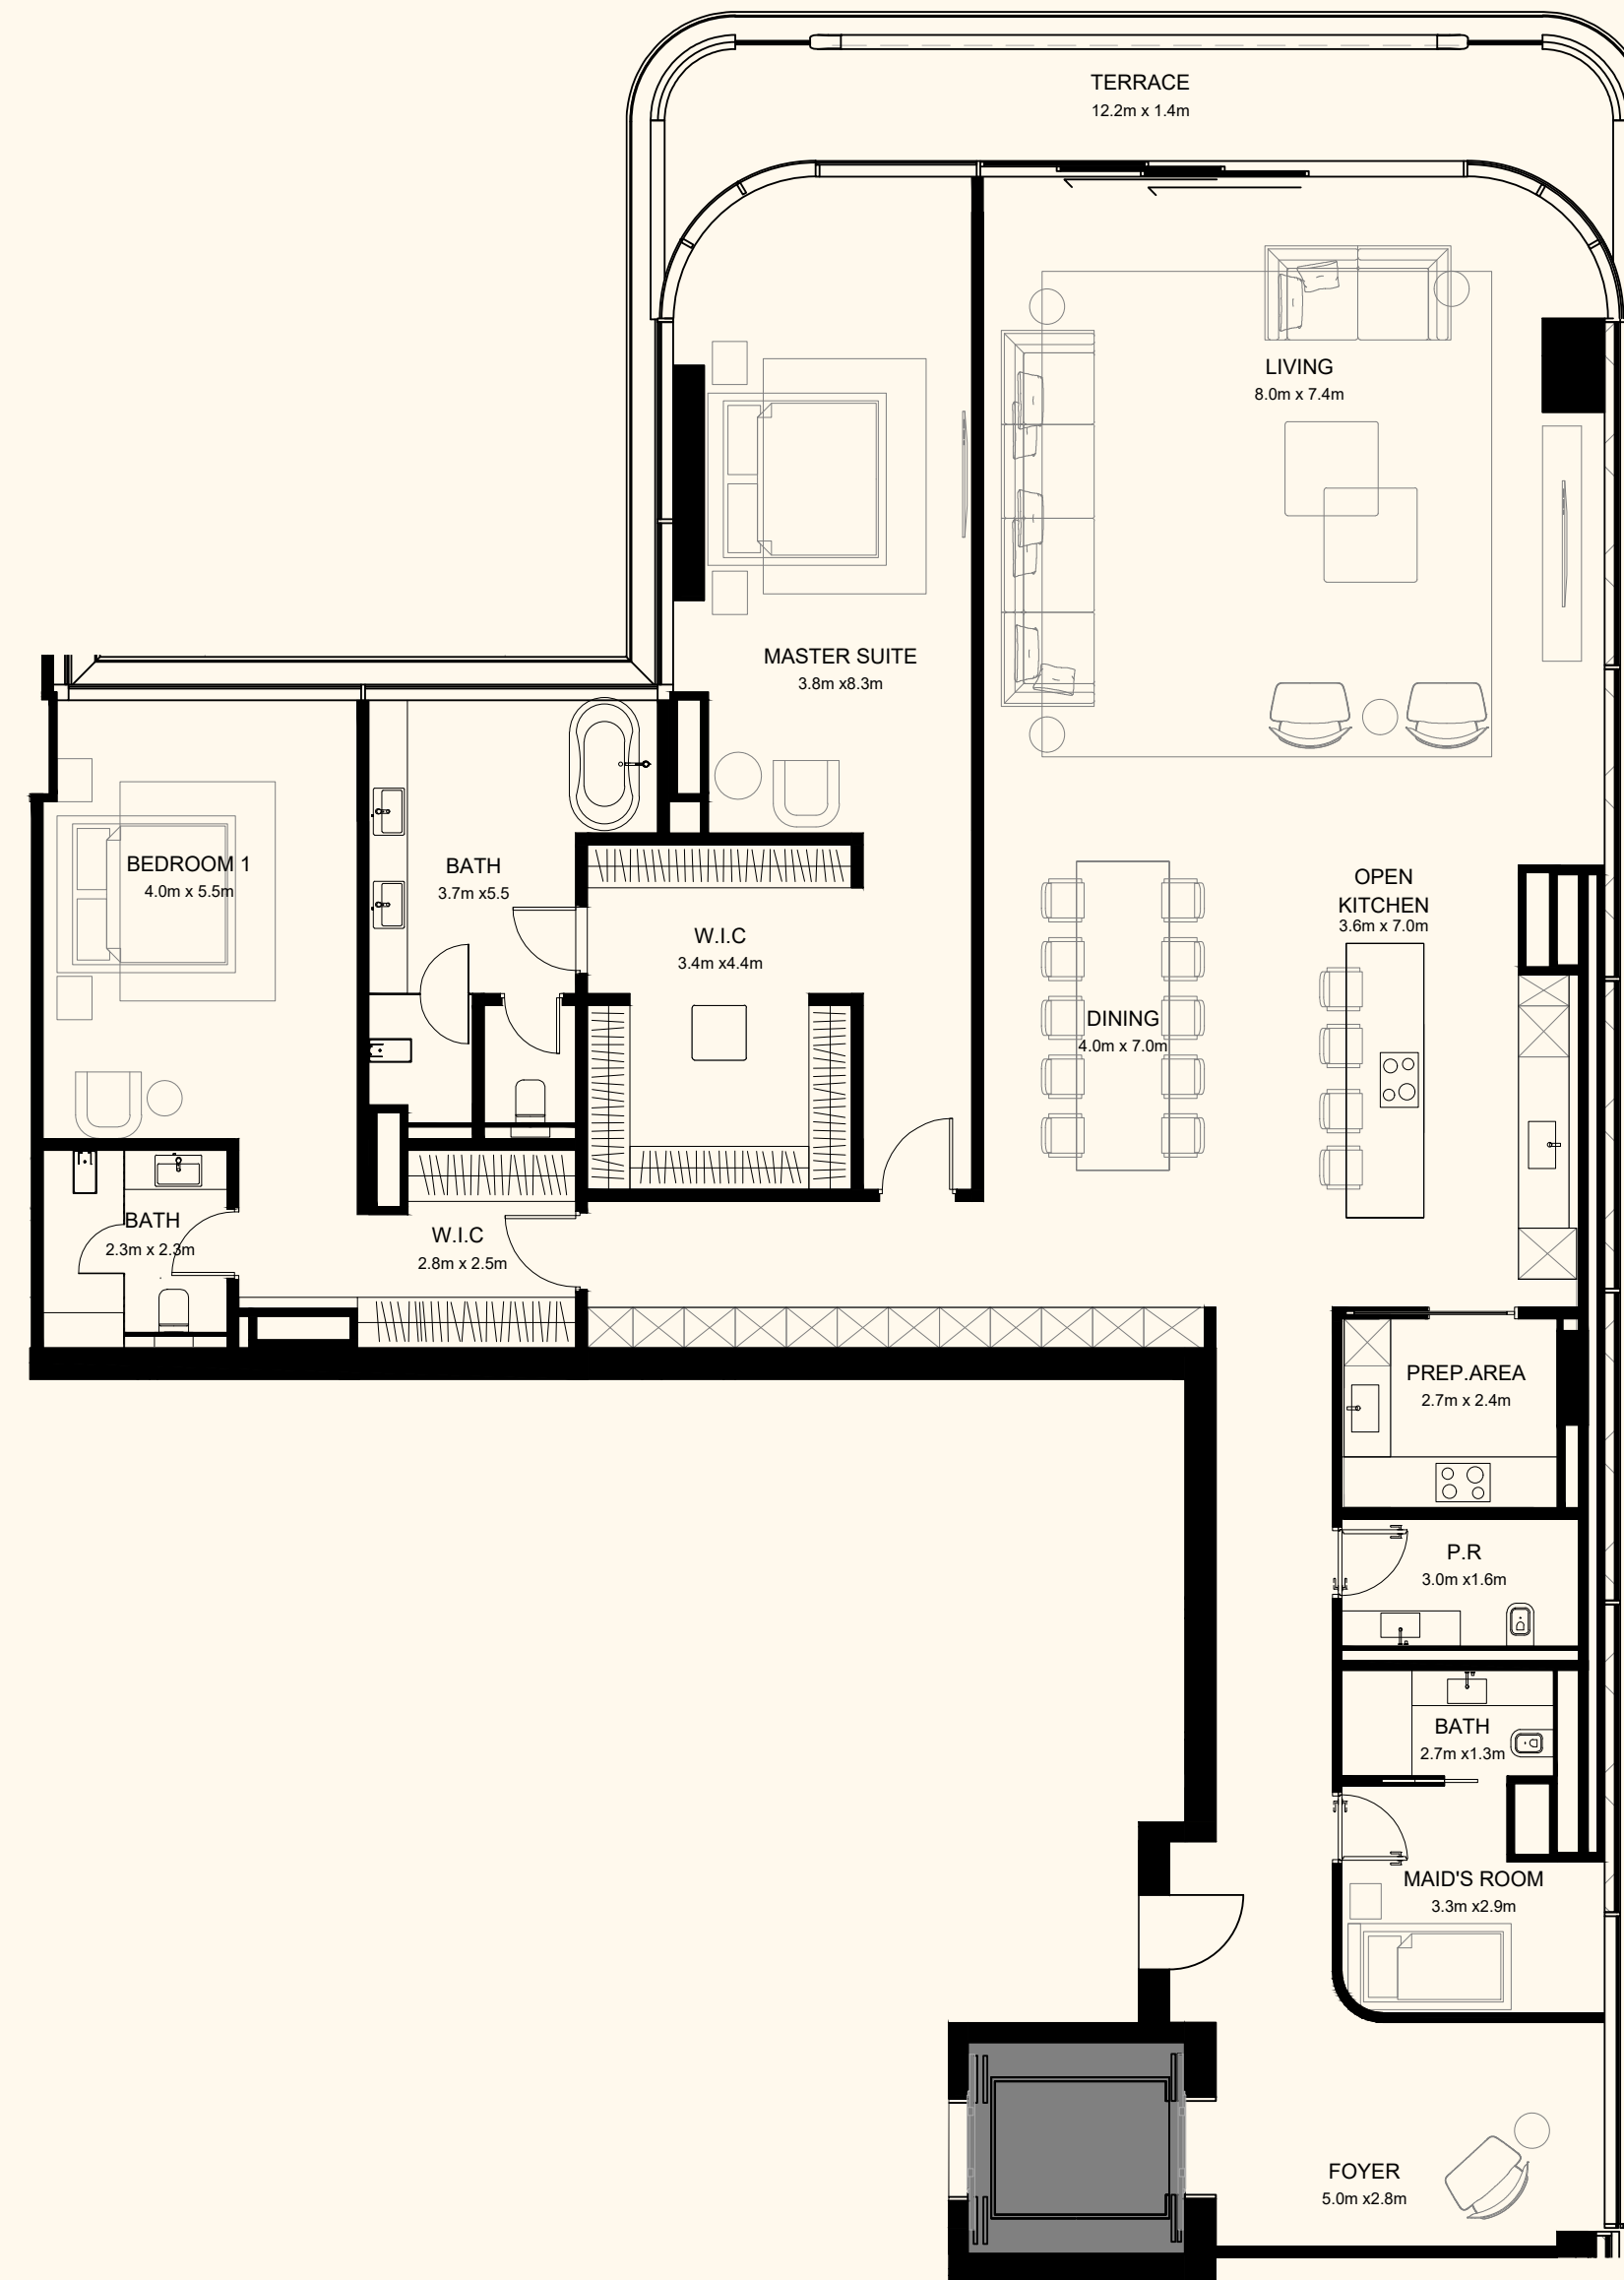

DUBAI

Sea View

Beach View

Unit 903

4 Bedroom Simplex | 6 Bathrooms | 4 Parking Spaces

Residence	4,146 sq. ft.	385 sq. mt.
Terrace	248 sq. ft.	23 sq. mt.
<hr/>		
Total	4,394 sq. ft.	408 sq. mt.

ORLA

) (*Dorchester Collection*

DUBAI

Sea View

Beach View

Unit 904

2 Bedroom Simplex | 4 Bathrooms | 2 Parking Spaces

Residence	3,369 sq. ft.	313 sq. mt.
Terrace	226 sq. ft.	21 sq. mt.
Total	3,595 sq. ft.	334 sq. mt.

ORLA

) (*Dorchester Collection*

DUBAI

Sea View

Beach View

Unit 906

2 Bedroom Simplex | 4 Bathrooms | 2 Parking Spaces

Residence	2,532 sq. ft.	235 sq. mt.
Terrace	259 sq. ft.	24 sq. mt.
Total	2,790 sq. ft.	259 sq. mt.

ORLA

Dorchester Collection