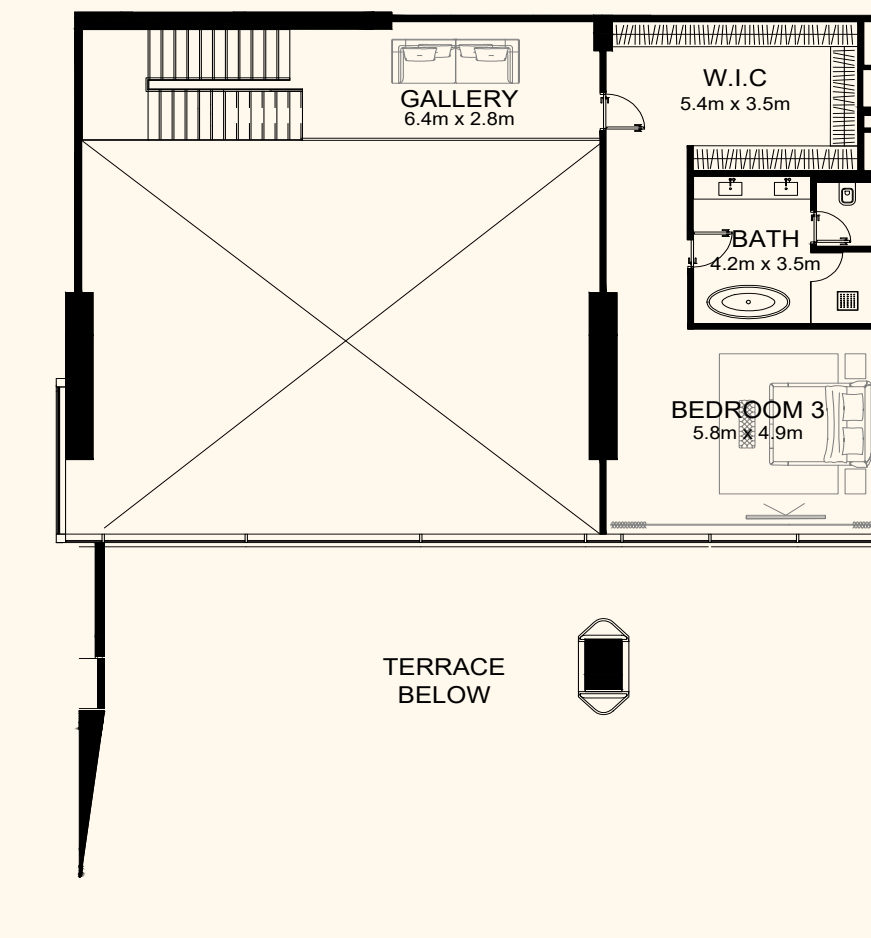

ORLA

Dorchester Collection

DUBAI

Sea View

Beach View

Lower Level

Upper Level

Unit 206

4 Bedroom Duplex | 6 Bathrooms | 4 Parking Spaces

Residence	7,113 sq. ft.	661 sq. mt.
Terrace	3,416 sq. ft.	317 sq. mt.
Total	10,529 sq. ft.	978 sq. mt.

ORLA

Dorchester Collection

DUBAI

Sea View

Beach View

Lower Level

Upper Level

Unit 207

4 Bedroom Duplex | 6 Bathrooms | 4 Parking Spaces

Residence	5,652 sq. ft.	525 sq. mt.
Terrace	2,606 sq. ft.	242 sq. mt.
Total	8,258 sq. ft.	767 sq. mt.

ORLA

) (*Dorchester Collection*

DUBAI