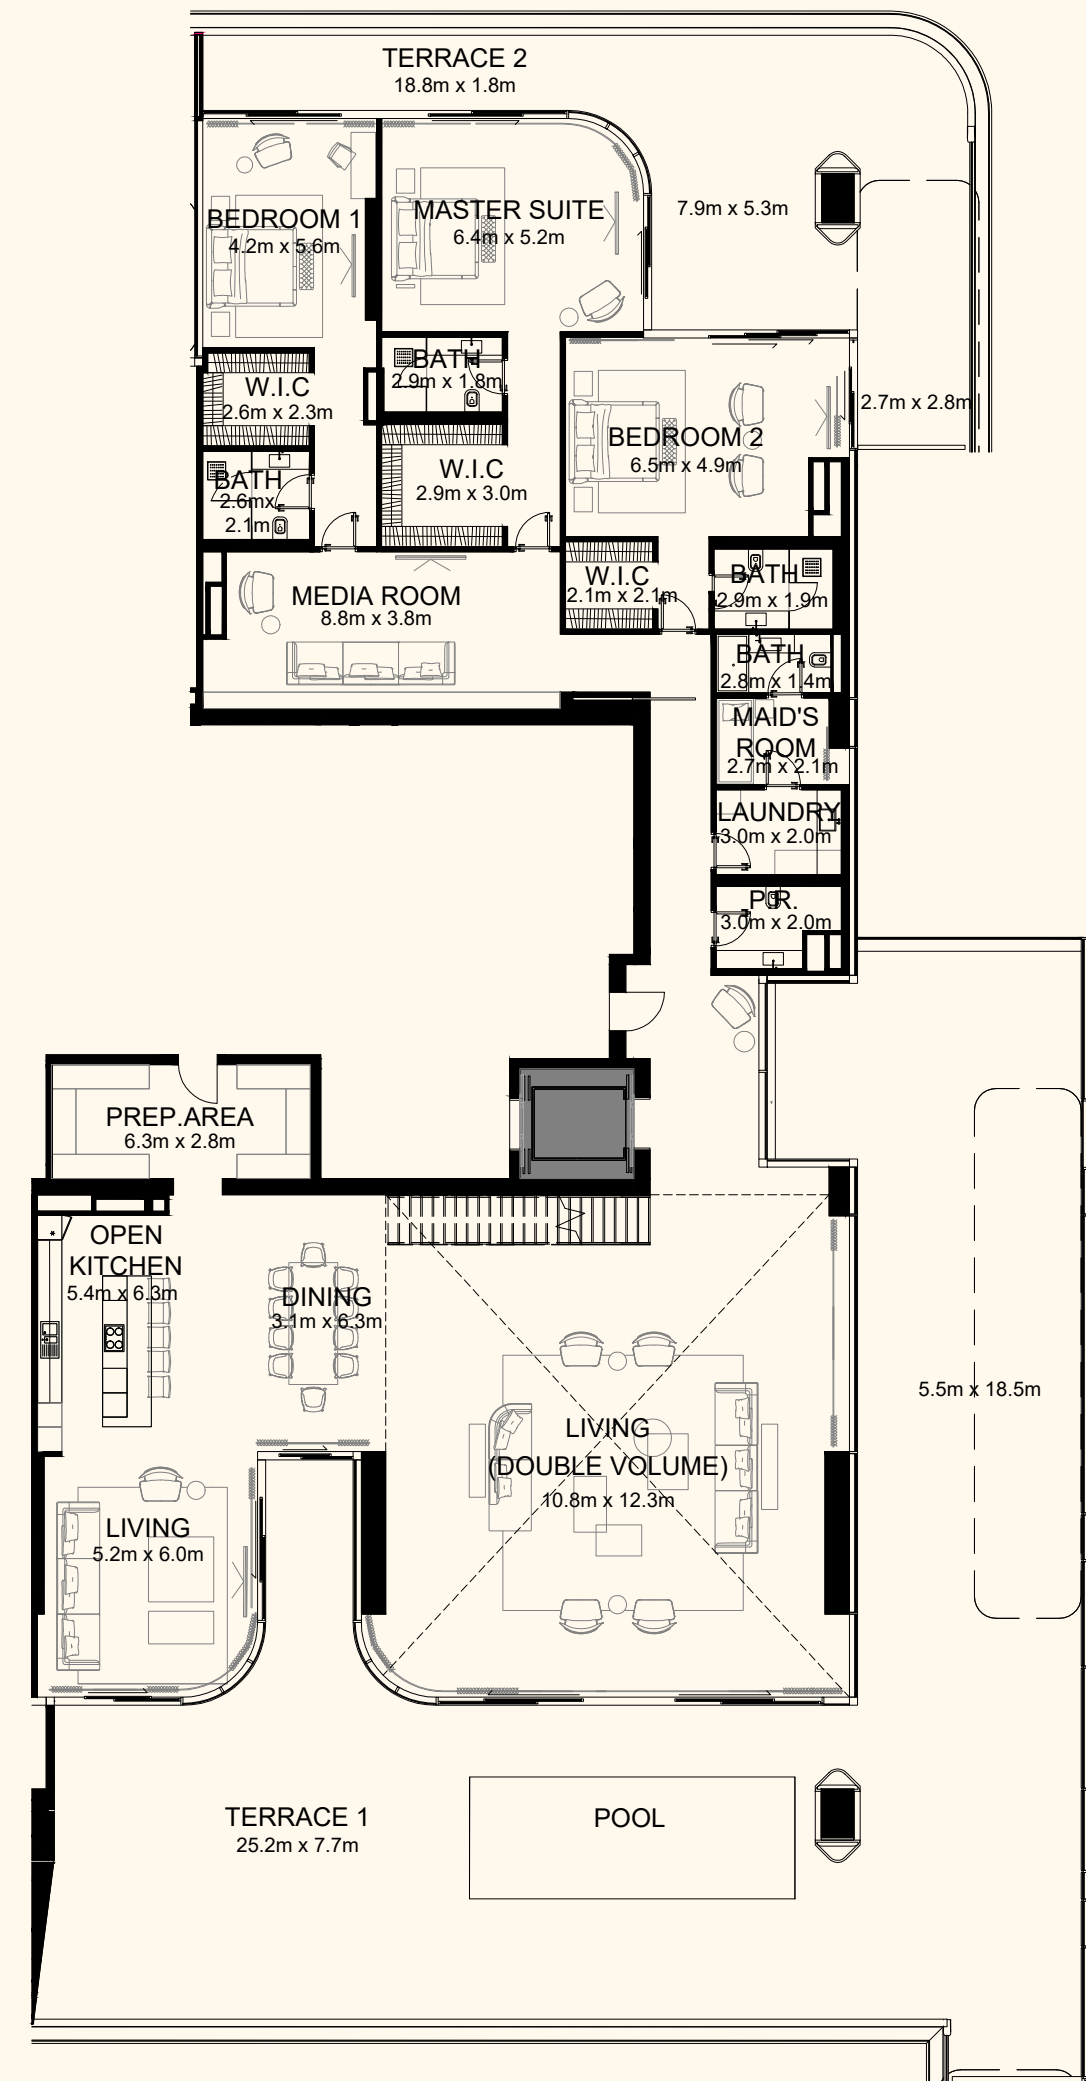

DUBAI

Sea View

Beach View

Unit 403

4 Bedroom Simplex | 6 Bathrooms | 4 Parking Spaces

Residence	4,535 sq. ft.	421 sq. mt.
Terrace	2,792 sq. ft.	259 sq. mt.
Total	7,326 sq. ft.	681 sq. mt.

ORLA

Dorchester Collection

DUBAI

Sea View

Beach View

Unit 406

4 Bedroom Duplex | 6 Bathrooms | 4 Parking Spaces

Residence	7,126 sq. ft.	662 sq. mt.
Terrace	4,633 sq. ft.	430 sq. mt.
Total	11,759 sq. ft.	1,092 sq. mt.

Lower Level

Upper Level

ORLA

) (*Dorchester Collection*

DUBAI

Sea View

Beach View

Unit 408

4 Bedroom Simplex | 6 Bathrooms | 4 Parking Spaces

Residence	4,450 sq. ft.	413 sq. mt.
Terrace	2,917 sq. ft.	271 sq. mt.
Total	7,366 sq. ft.	684 sq. mt.