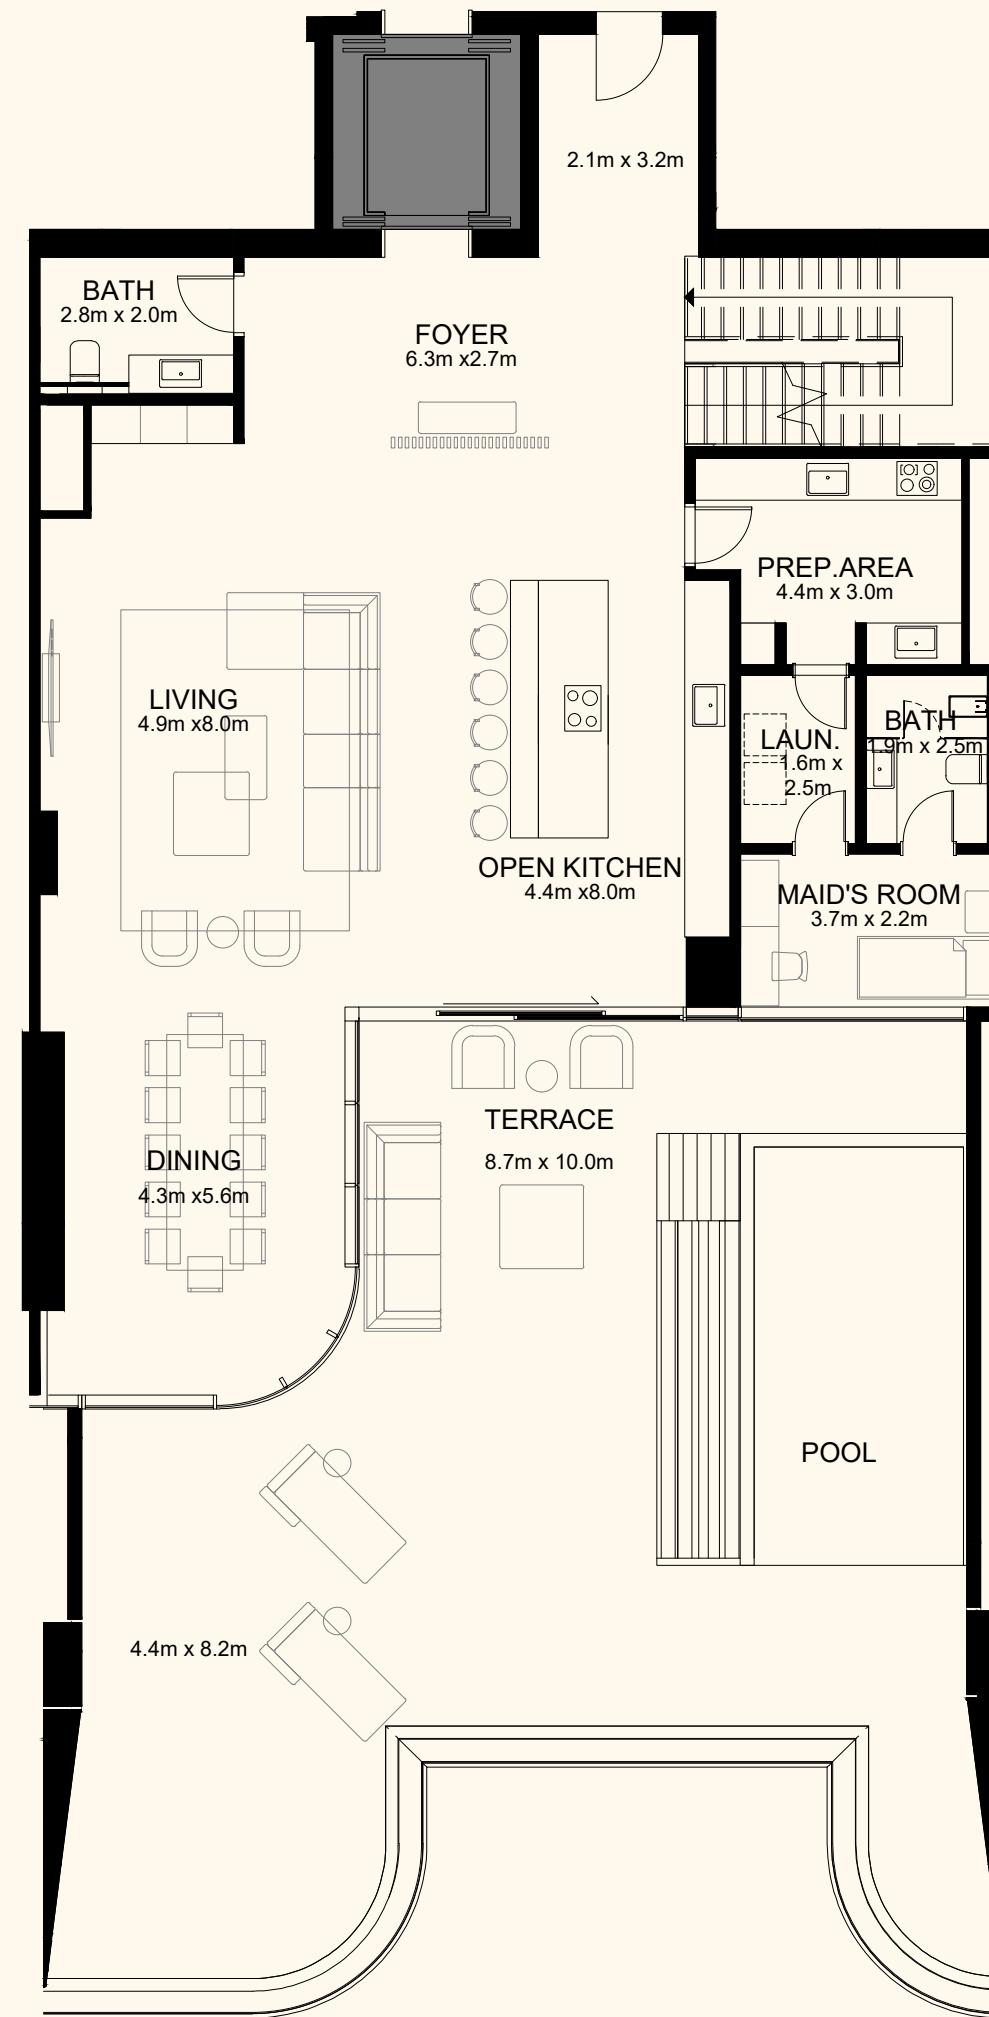

ORLA

) (*Dorchester Collection*

DUBAI

Sea View

Beach View

Lower Level

Upper Level

Unit 202

3 Bedroom Duplex | 5 Bathrooms | 3 Parking Spaces

Residence	4,369 sq. ft.	406 sq. mt.
Terrace	1,659 sq. ft.	154 sq. mt.
Total	6,028 sq. ft.	560 sq. mt.

ORLA

Dorchester Collection

DUBAI

Sea View

Beach View

Unit 203

4 Bedroom Simplex | 6 Bathrooms | 4 Parking Spaces

Residence	4,549 sq. ft.	423 sq. mt.
Terrace	3,247 sq. ft.	302 sq. mt.
Total	7,796 sq. ft.	724 sq. mt.

ORLA

Dorchester Collection

DUBAI

Sea View

Beach View

Lower Level