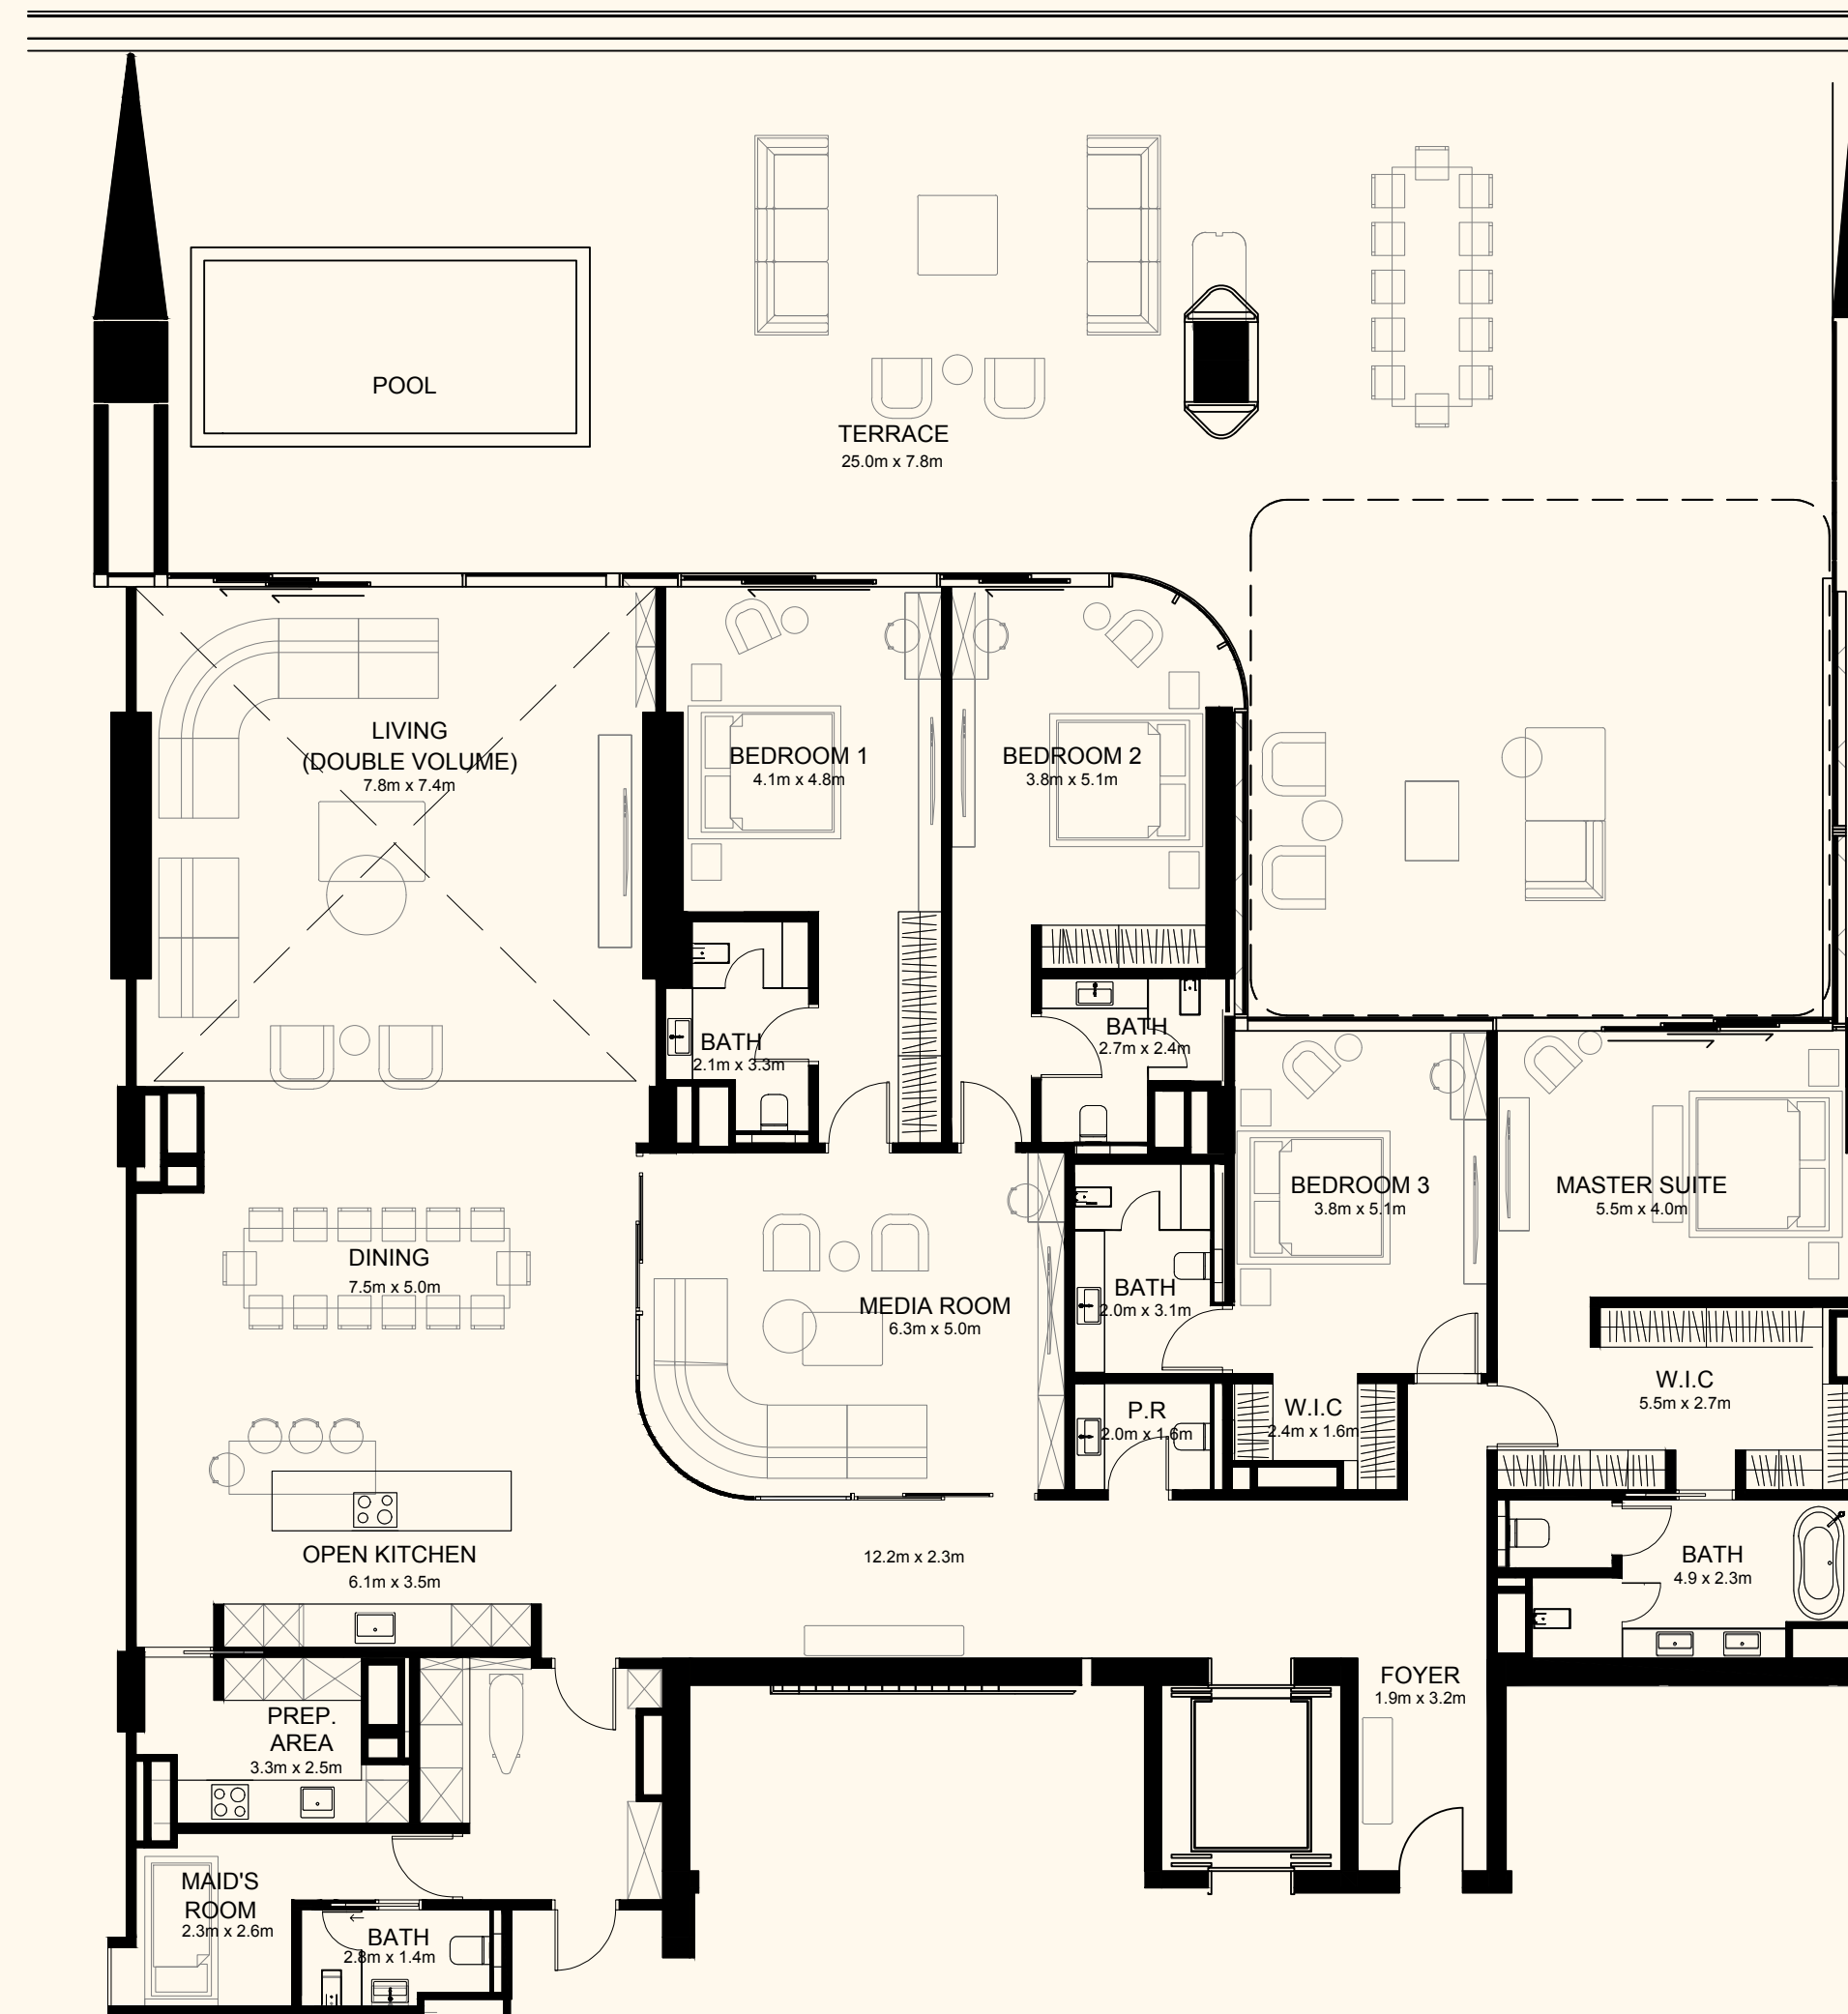

Sea View

Beach View

Unit 208

4 Bedroom Simplex | 6 Bathrooms | 4 Parking Spaces

Residence	4,407 sq. ft.	409 sq. mt.
Terrace	2,903 sq. ft.	270 sq. mt.
Total	7,310 sq. ft.	679 sq. mt.

ORLA

) (*Dorchester Collection*

DUBAI

Sea View

Beach View

Unit 211

2 Bedroom Simplex | 3 Bathrooms | 2 Parking Spaces

Residence	2,540 sq. ft.	236 sq. mt.
Terrace	1,733 sq. ft.	161 sq. mt.
<hr/>		
Total	4,273 sq. ft.	397 sq. mt.

ORLA

) (*Dorchester Collection*