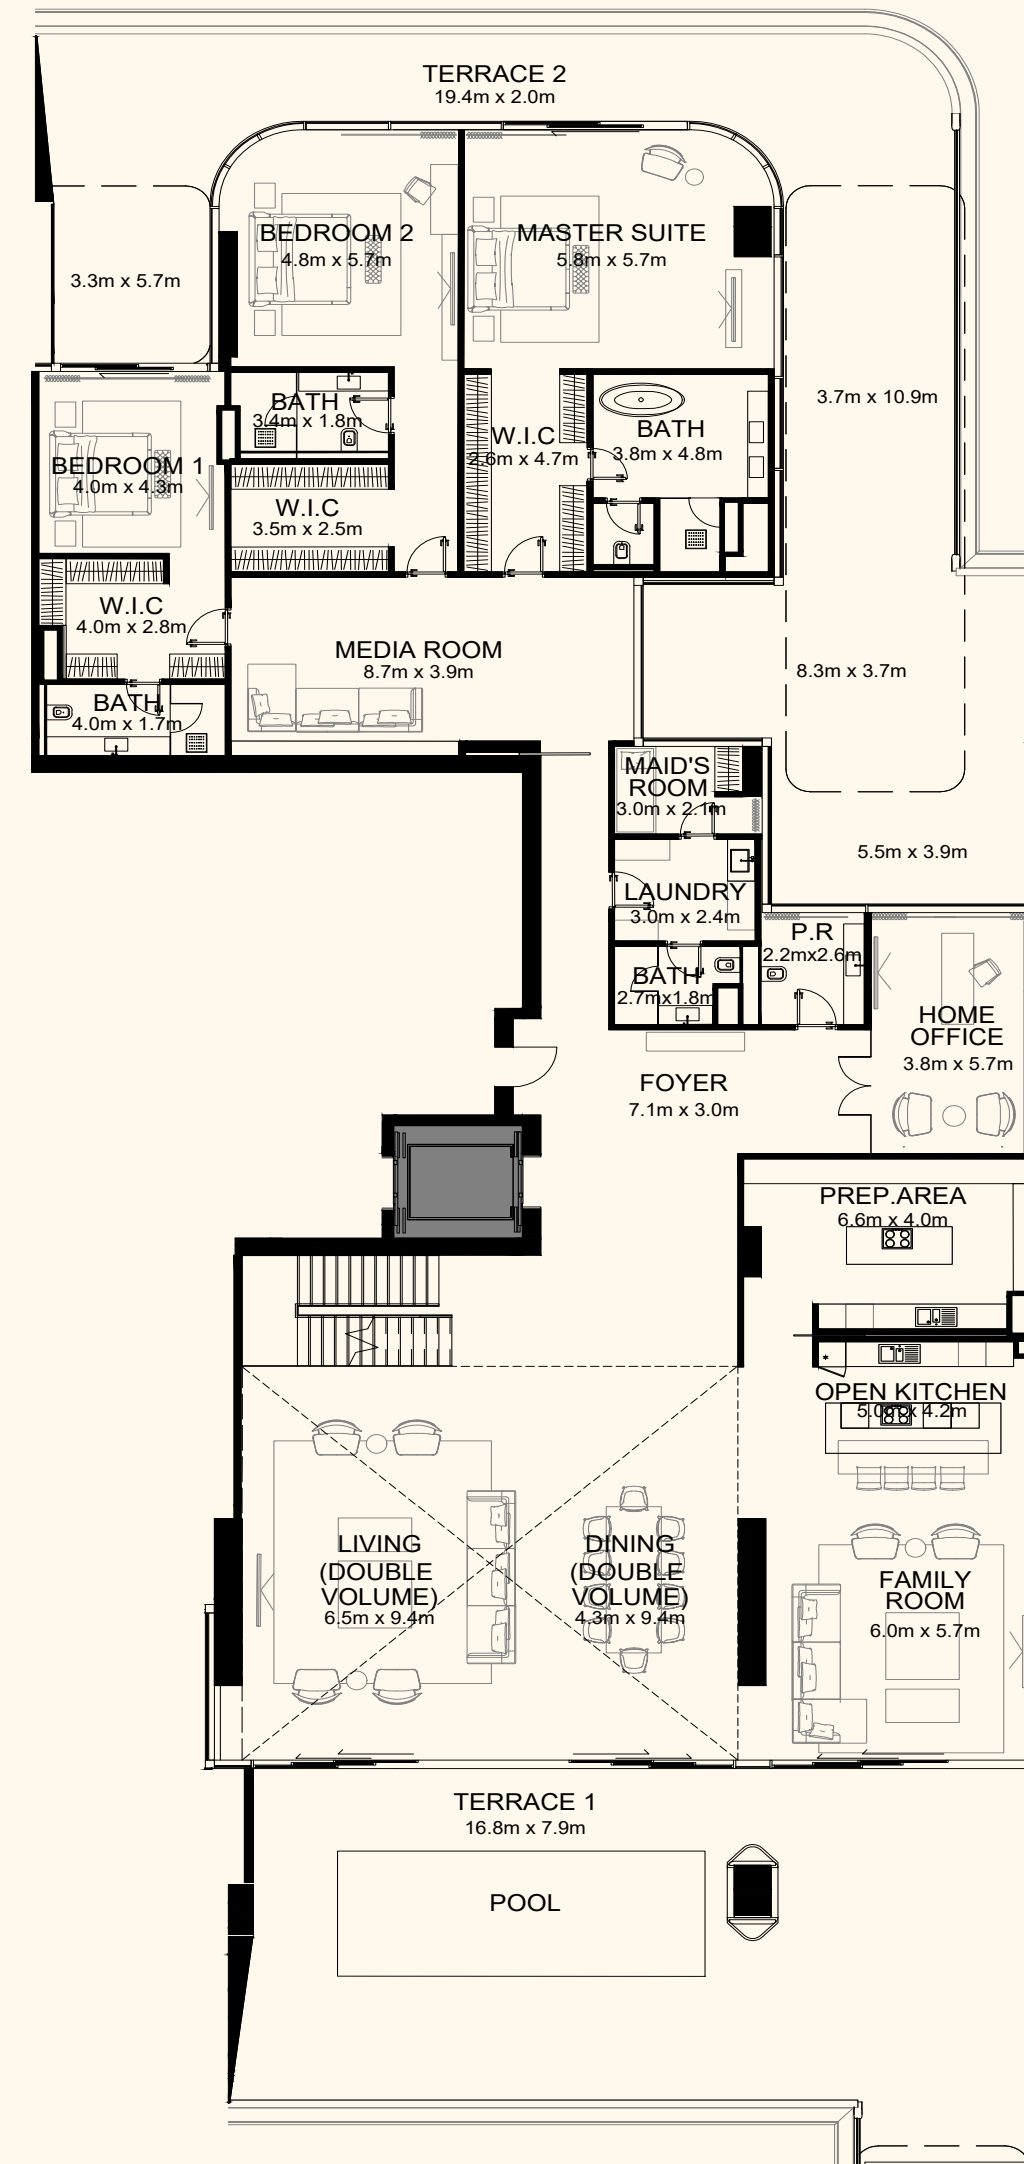

ORLA

Dorchester Collection

DUBAI

Sea View

Beach View

Lower Level

Upper Level

Unit 206

4 Bedroom Duplex | 6 Bathrooms | 4 Parking Spaces

Residence	7,113 sq. ft.	661 sq. mt.
Terrace	3,416 sq. ft.	317 sq. mt.
Total	10,529 sq. ft.	978 sq. mt.

ORLA

Dorchester Collection

DUBAI

Sea View

Beach View

Lower Level