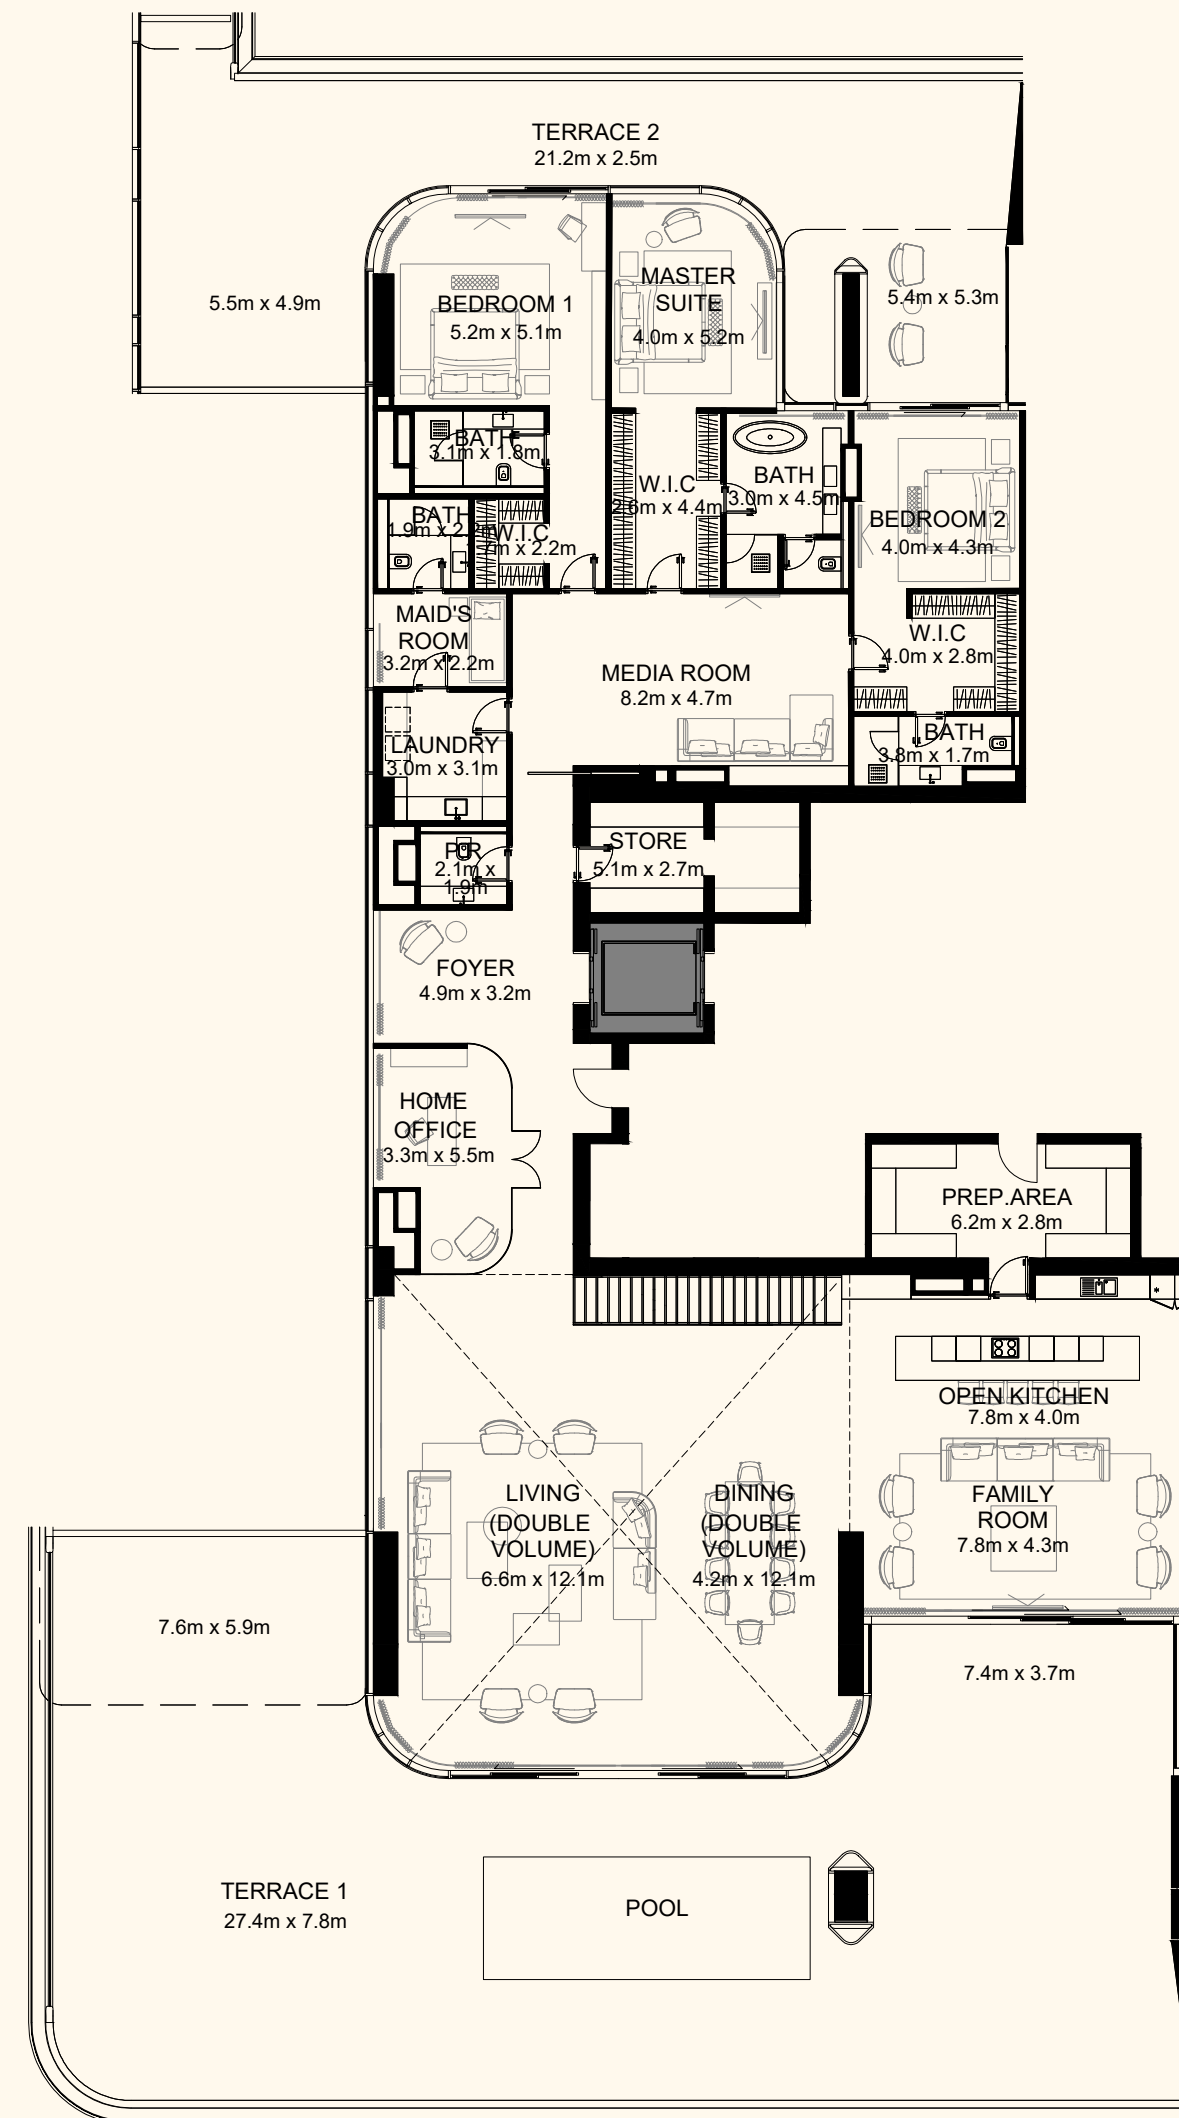

ORLA

) (*Dorchester Collection*

DUBAI

Sea View

Beach View

Lower Level

Unit 205

4 Bedroom Duplex | 6 Bathrooms | 4 Parking Spaces

Residence	6,812 sq. ft.	633 sq. mt.
Terrace	4,579 sq. ft.	425 sq. mt.
Total	11,391 sq. ft.	1,058 sq. mt.