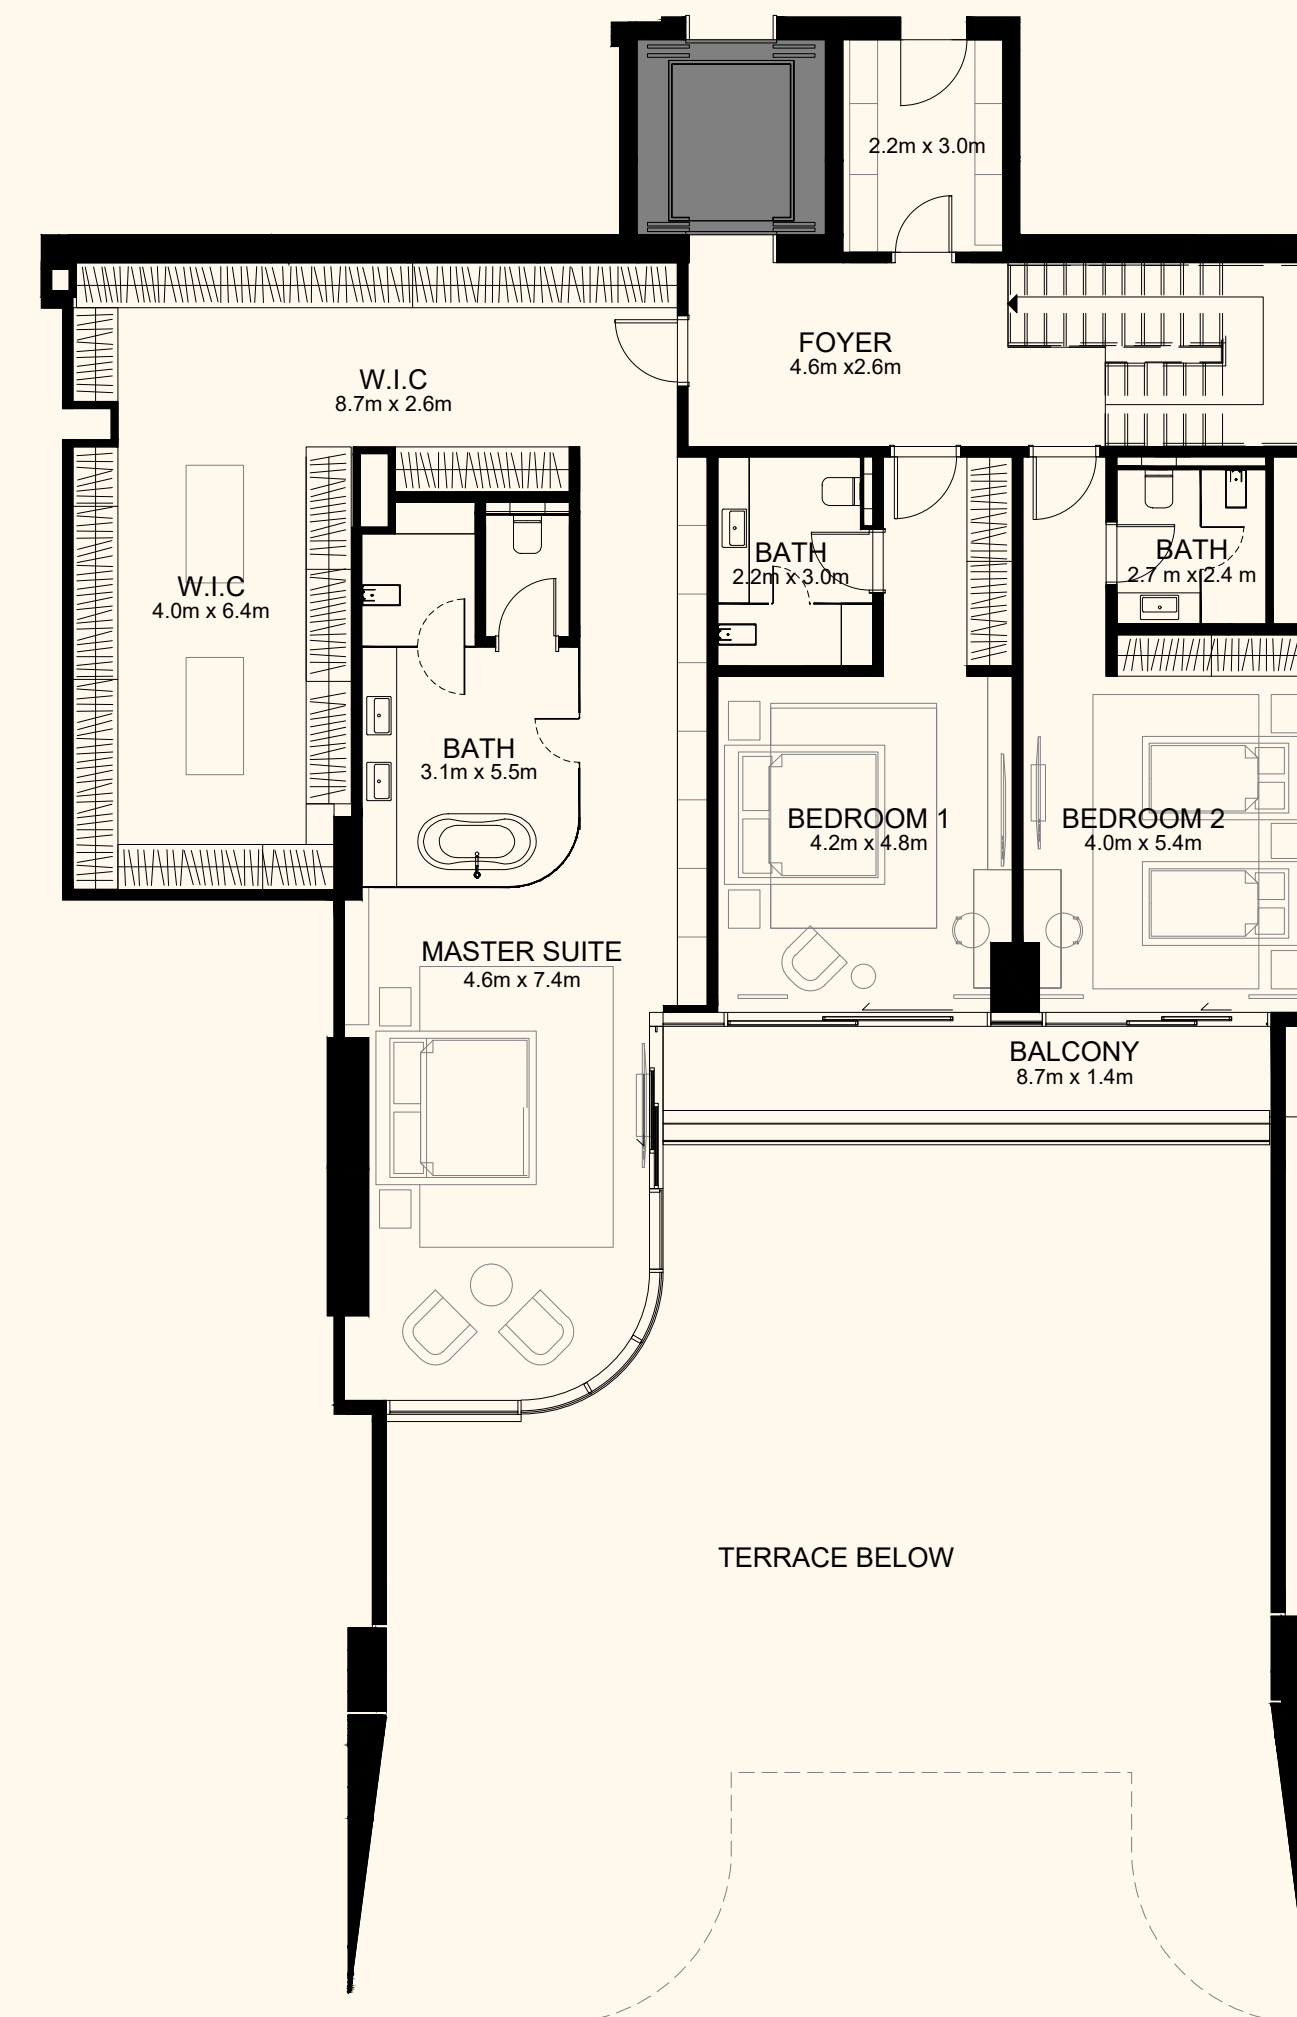

ORLA

) (*Dorchester Collection*

DUBAI

Sea View

Beach View

Lower Level

Upper Level

Unit 202

3 Bedroom Duplex | 5 Bathrooms | 3 Parking Spaces

Residence	4,369 sq. ft.	406 sq. mt.
Terrace	1,659 sq. ft.	154 sq. mt.
Total	6,028 sq. ft.	560 sq. mt.

ORLA

Dorchester Collection

DUBAI

Sea View

Beach View

Unit 203

4 Bedroom Simplex | 6 Bathrooms | 4 Parking Spaces

Residence	4,549 sq. ft.	423 sq. mt.
Terrace	3,247 sq. ft.	302 sq. mt.
Total	7,796 sq. ft.	724 sq. mt.

ORLA

Dorchester Collection

DUBAI

Sea View

Beach View

Lower Level