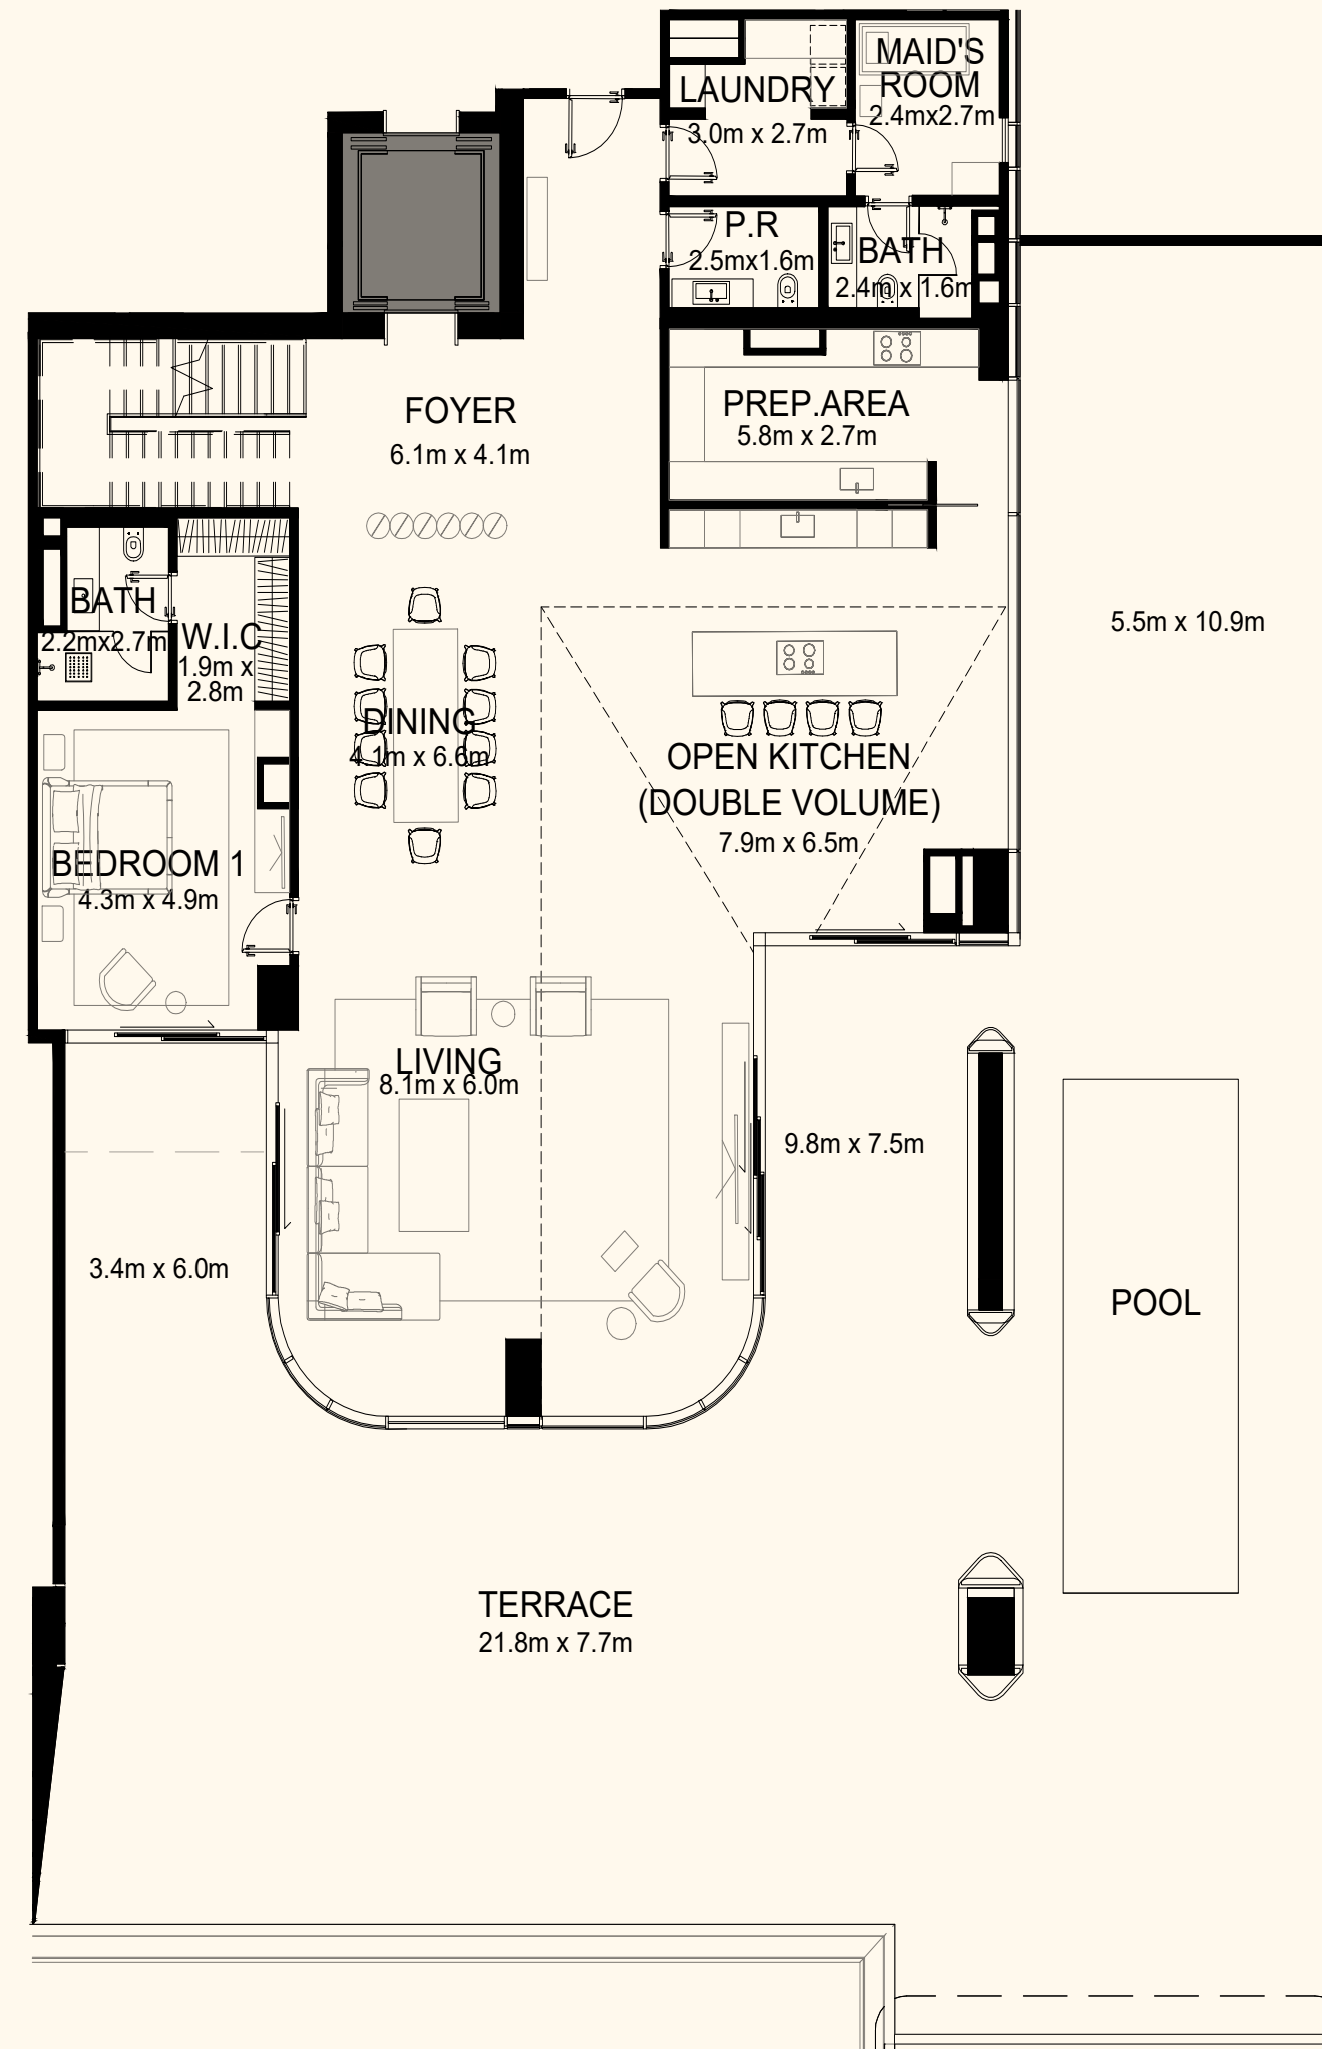

3 Bedroom Duplex | 5 Bathrooms | 3 Parking Spaces

Residence	4,369 sq. ft.	406 sq. mt.
Terrace	1,659 sq. ft.	154 sq. mt.
Total	6,028 sq. ft.	560 sq. mt.

ORLA

Dorchester Collection

DUBAI

Sea View

Beach View

Unit 203

4 Bedroom Simplex | 6 Bathrooms | 4 Parking Spaces

Residence	4,549 sq. ft.	423 sq. mt.
Terrace	3,247 sq. ft.	302 sq. mt.
Total	7,796 sq. ft.	724 sq. mt.

ORLA

Dorchester Collection

DUBAI

Sea View

Beach View

Lower Level

Upper Level

Unit 204

4 Bedroom Duplex | 6 Bathrooms | 4 Parking Spaces

Residence	4,973 sq. ft.	462 sq. mt.
Terrace	3,894 sq. ft.	362 sq. mt.
Total	8,867 sq. ft.	824 sq. mt.

ORLA

) (*Dorchester Collection*

DUBAI