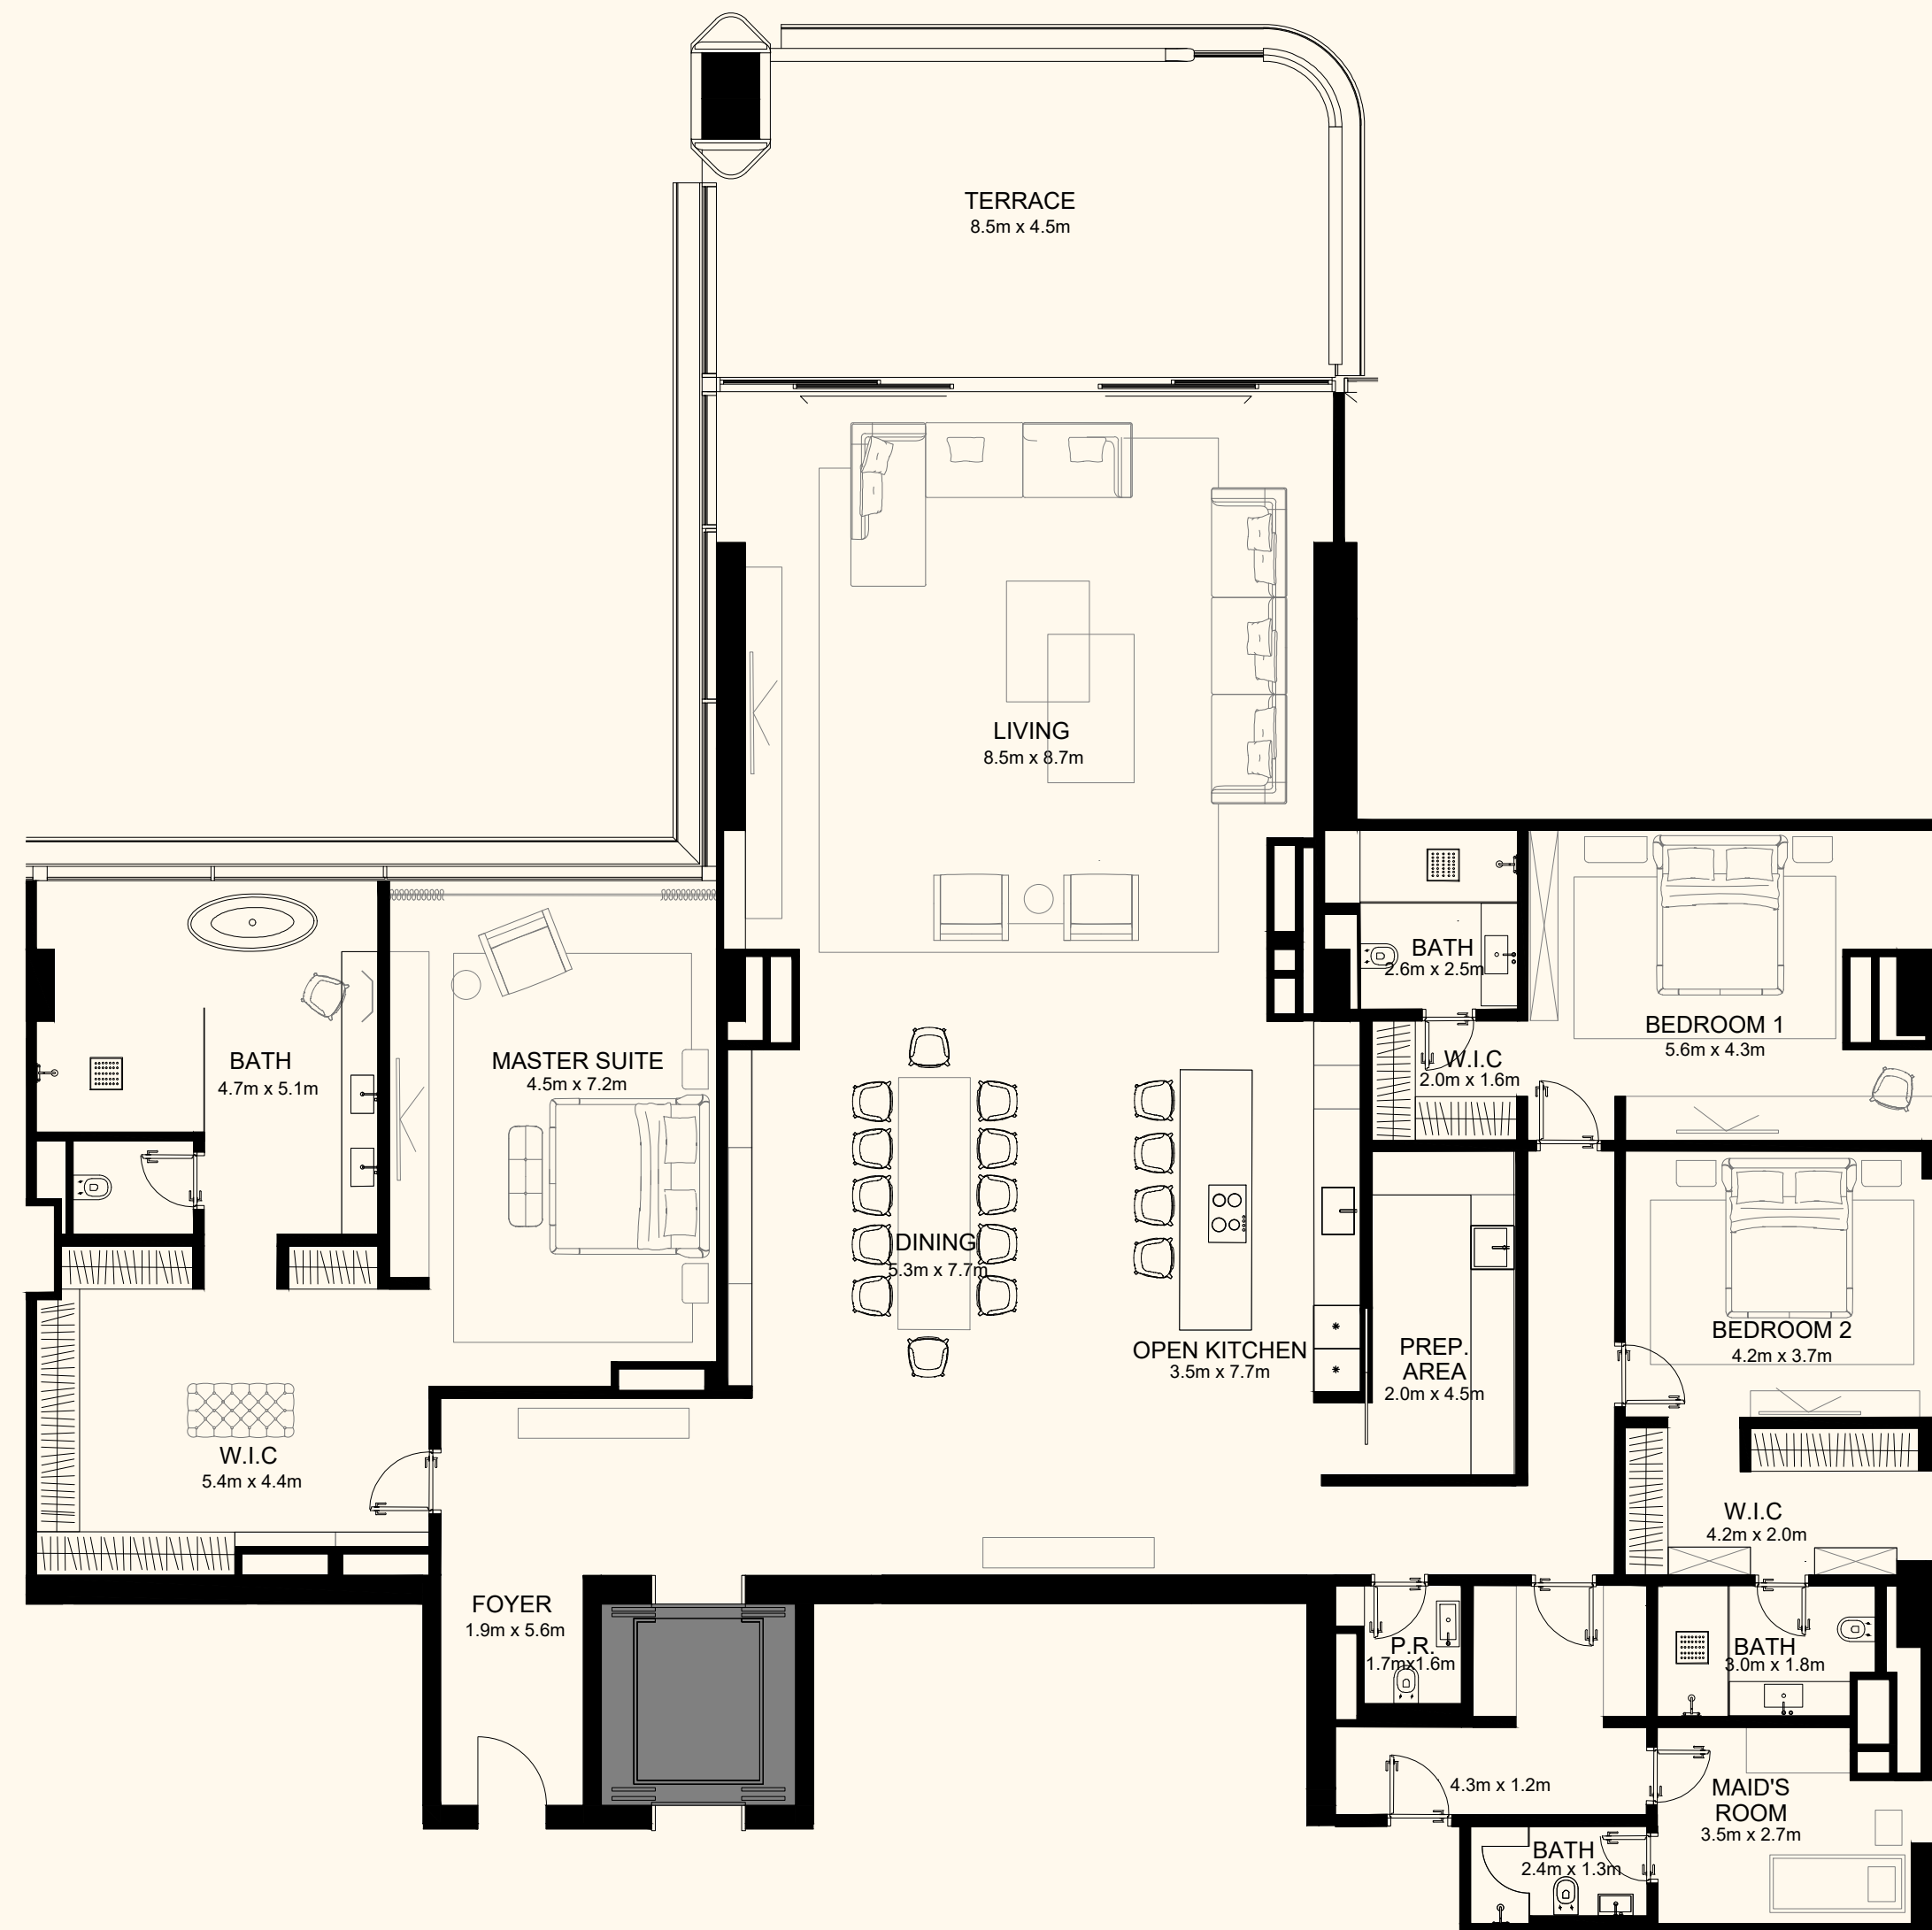

DUBAI

Sea View

Beach View

Unit 211

2 Bedroom Simplex | 3 Bathrooms | 2 Parking Spaces

Residence	2,540 sq. ft.	236 sq. mt.
Terrace	1,733 sq. ft.	161 sq. mt.
<hr/>		
Total	4,273 sq. ft.	397 sq. mt.

ORLA

) (*Dorchester Collection*

DUBAI

Sea View

Beach View

Unit 302

3 Bedroom Simplex | 4 Bathrooms | 3 Parking Spaces

Residence	3,970 sq. ft.	369 sq. mt.
Terrace	422 sq. ft.	39 sq. mt.
Total	4,391 sq. ft.	408 sq. mt.

ORLA

) (*Dorchester Collection*

DUBAI

Sea View

Beach View

Unit 303

2 Bedroom Simplex | 4 Bathrooms | 2 Parking Spaces

Residence	2,939 sq. ft.	273 sq. mt.
Terrace	399 sq. ft.	37 sq. mt.
<hr/>		
Total	3,337 sq. ft.	310 sq. mt.

ORLA

) (*Dorchester Collection*