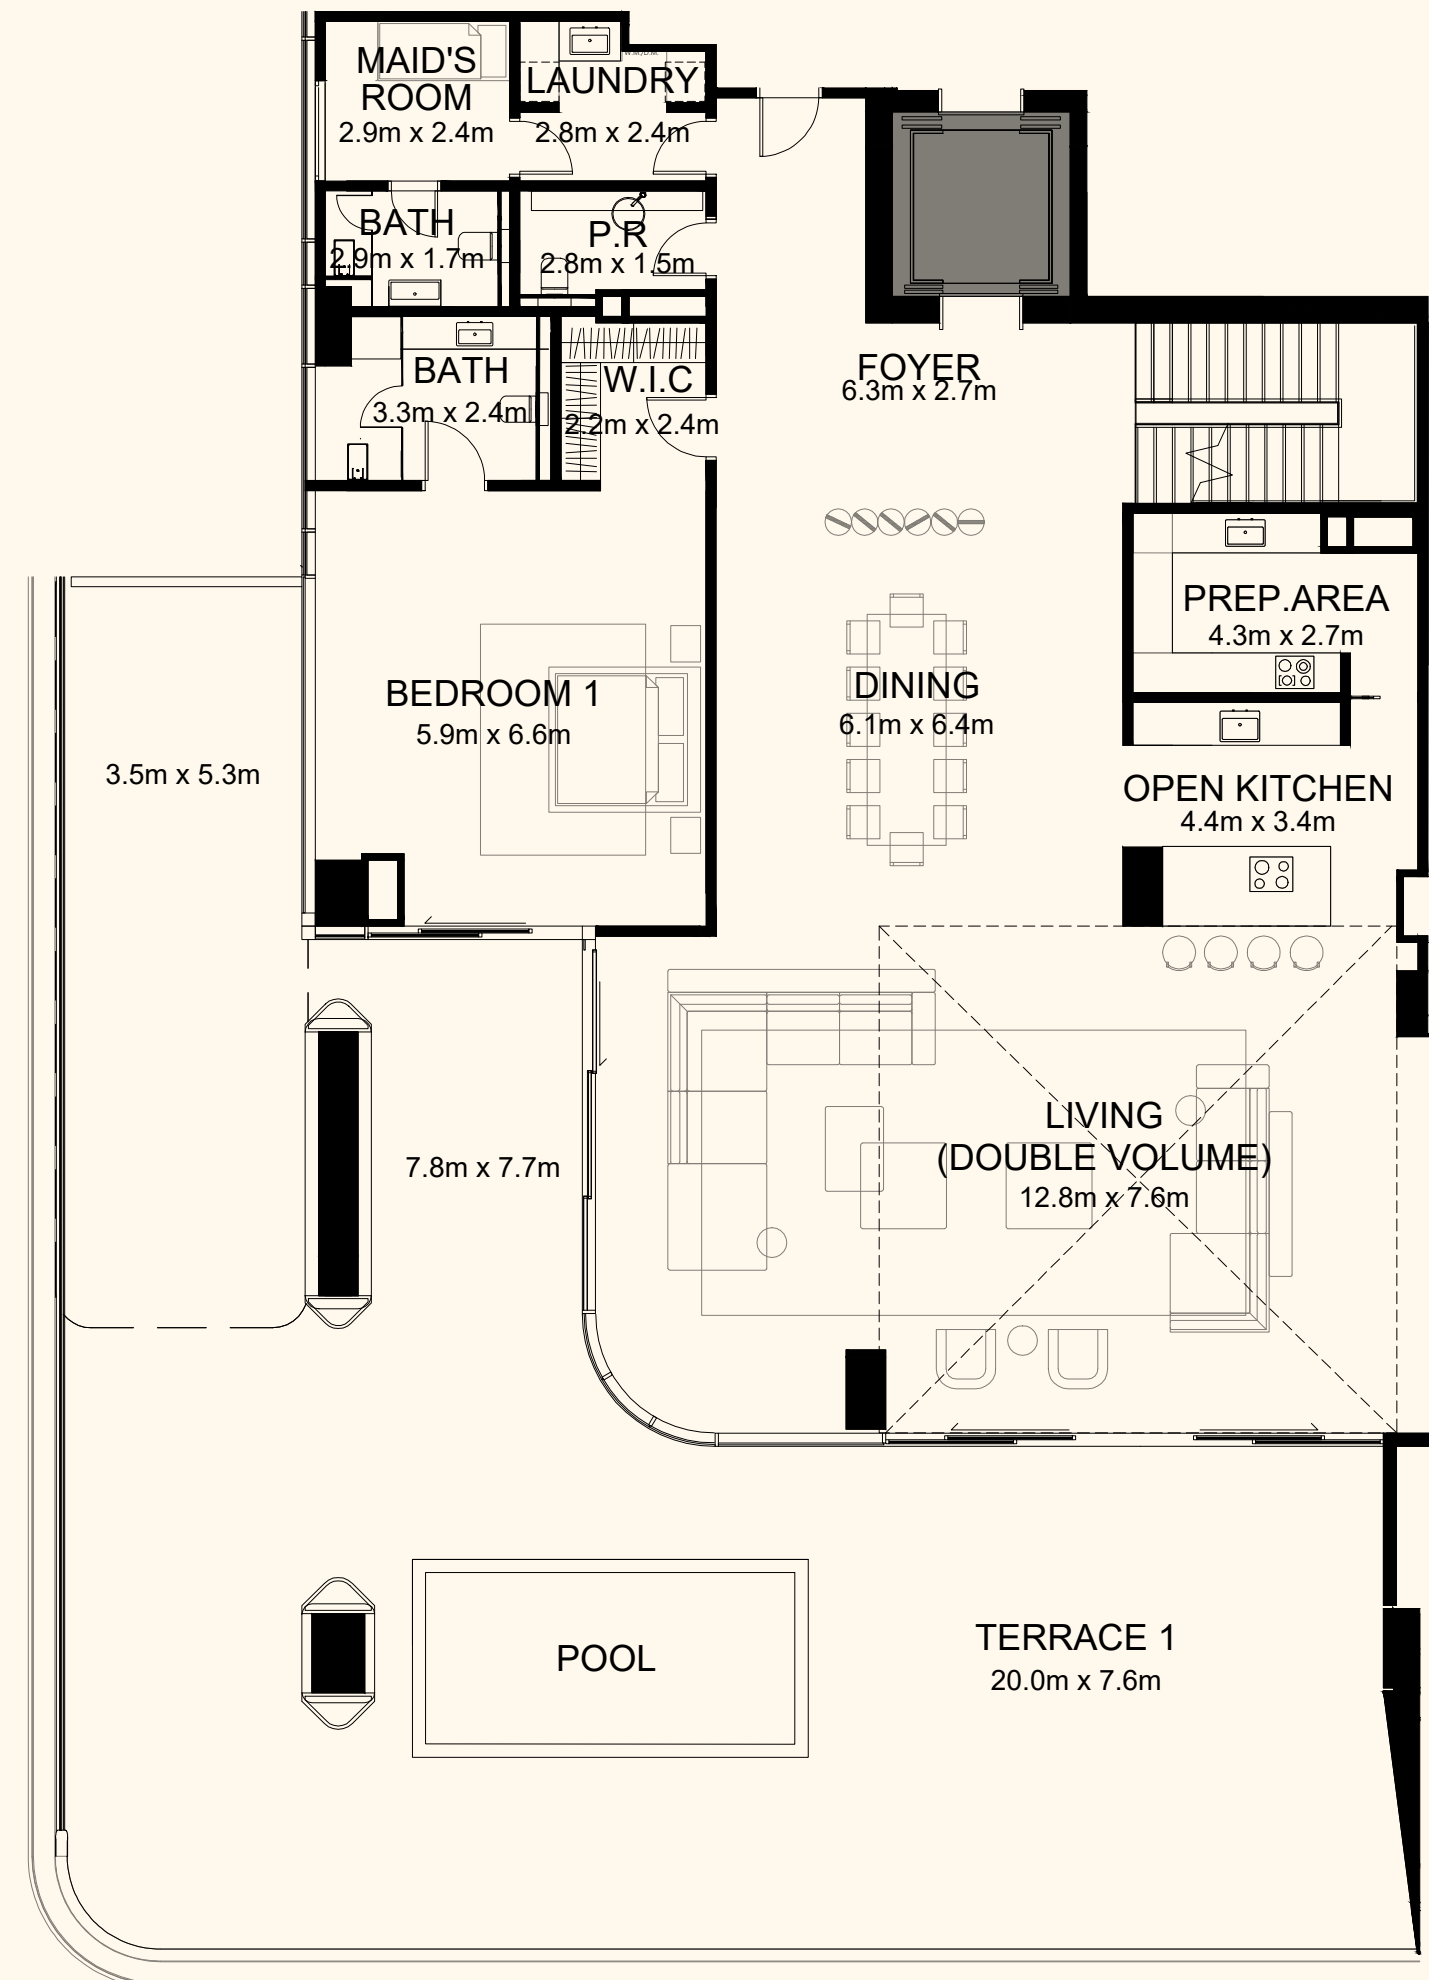

ORLA

Dorchester Collection

DUBAI

Sea View

Beach View

Lower Level

Upper Level

Unit 206

4 Bedroom Duplex | 6 Bathrooms | 4 Parking Spaces

Residence	7,113 sq. ft.	661 sq. mt.
Terrace	3,416 sq. ft.	317 sq. mt.
Total	10,529 sq. ft.	978 sq. mt.

ORLA

Dorchester Collection

DUBAI

Sea View

Beach View

Lower Level

Upper Level

Unit 207

4 Bedroom Duplex | 6 Bathrooms | 4 Parking Spaces

Residence	5,652 sq. ft.	525 sq. mt.
Terrace	2,606 sq. ft.	242 sq. mt.
Total	8,258 sq. ft.	767 sq. mt.

ORLA

) (*Dorchester Collection*

DUBAI