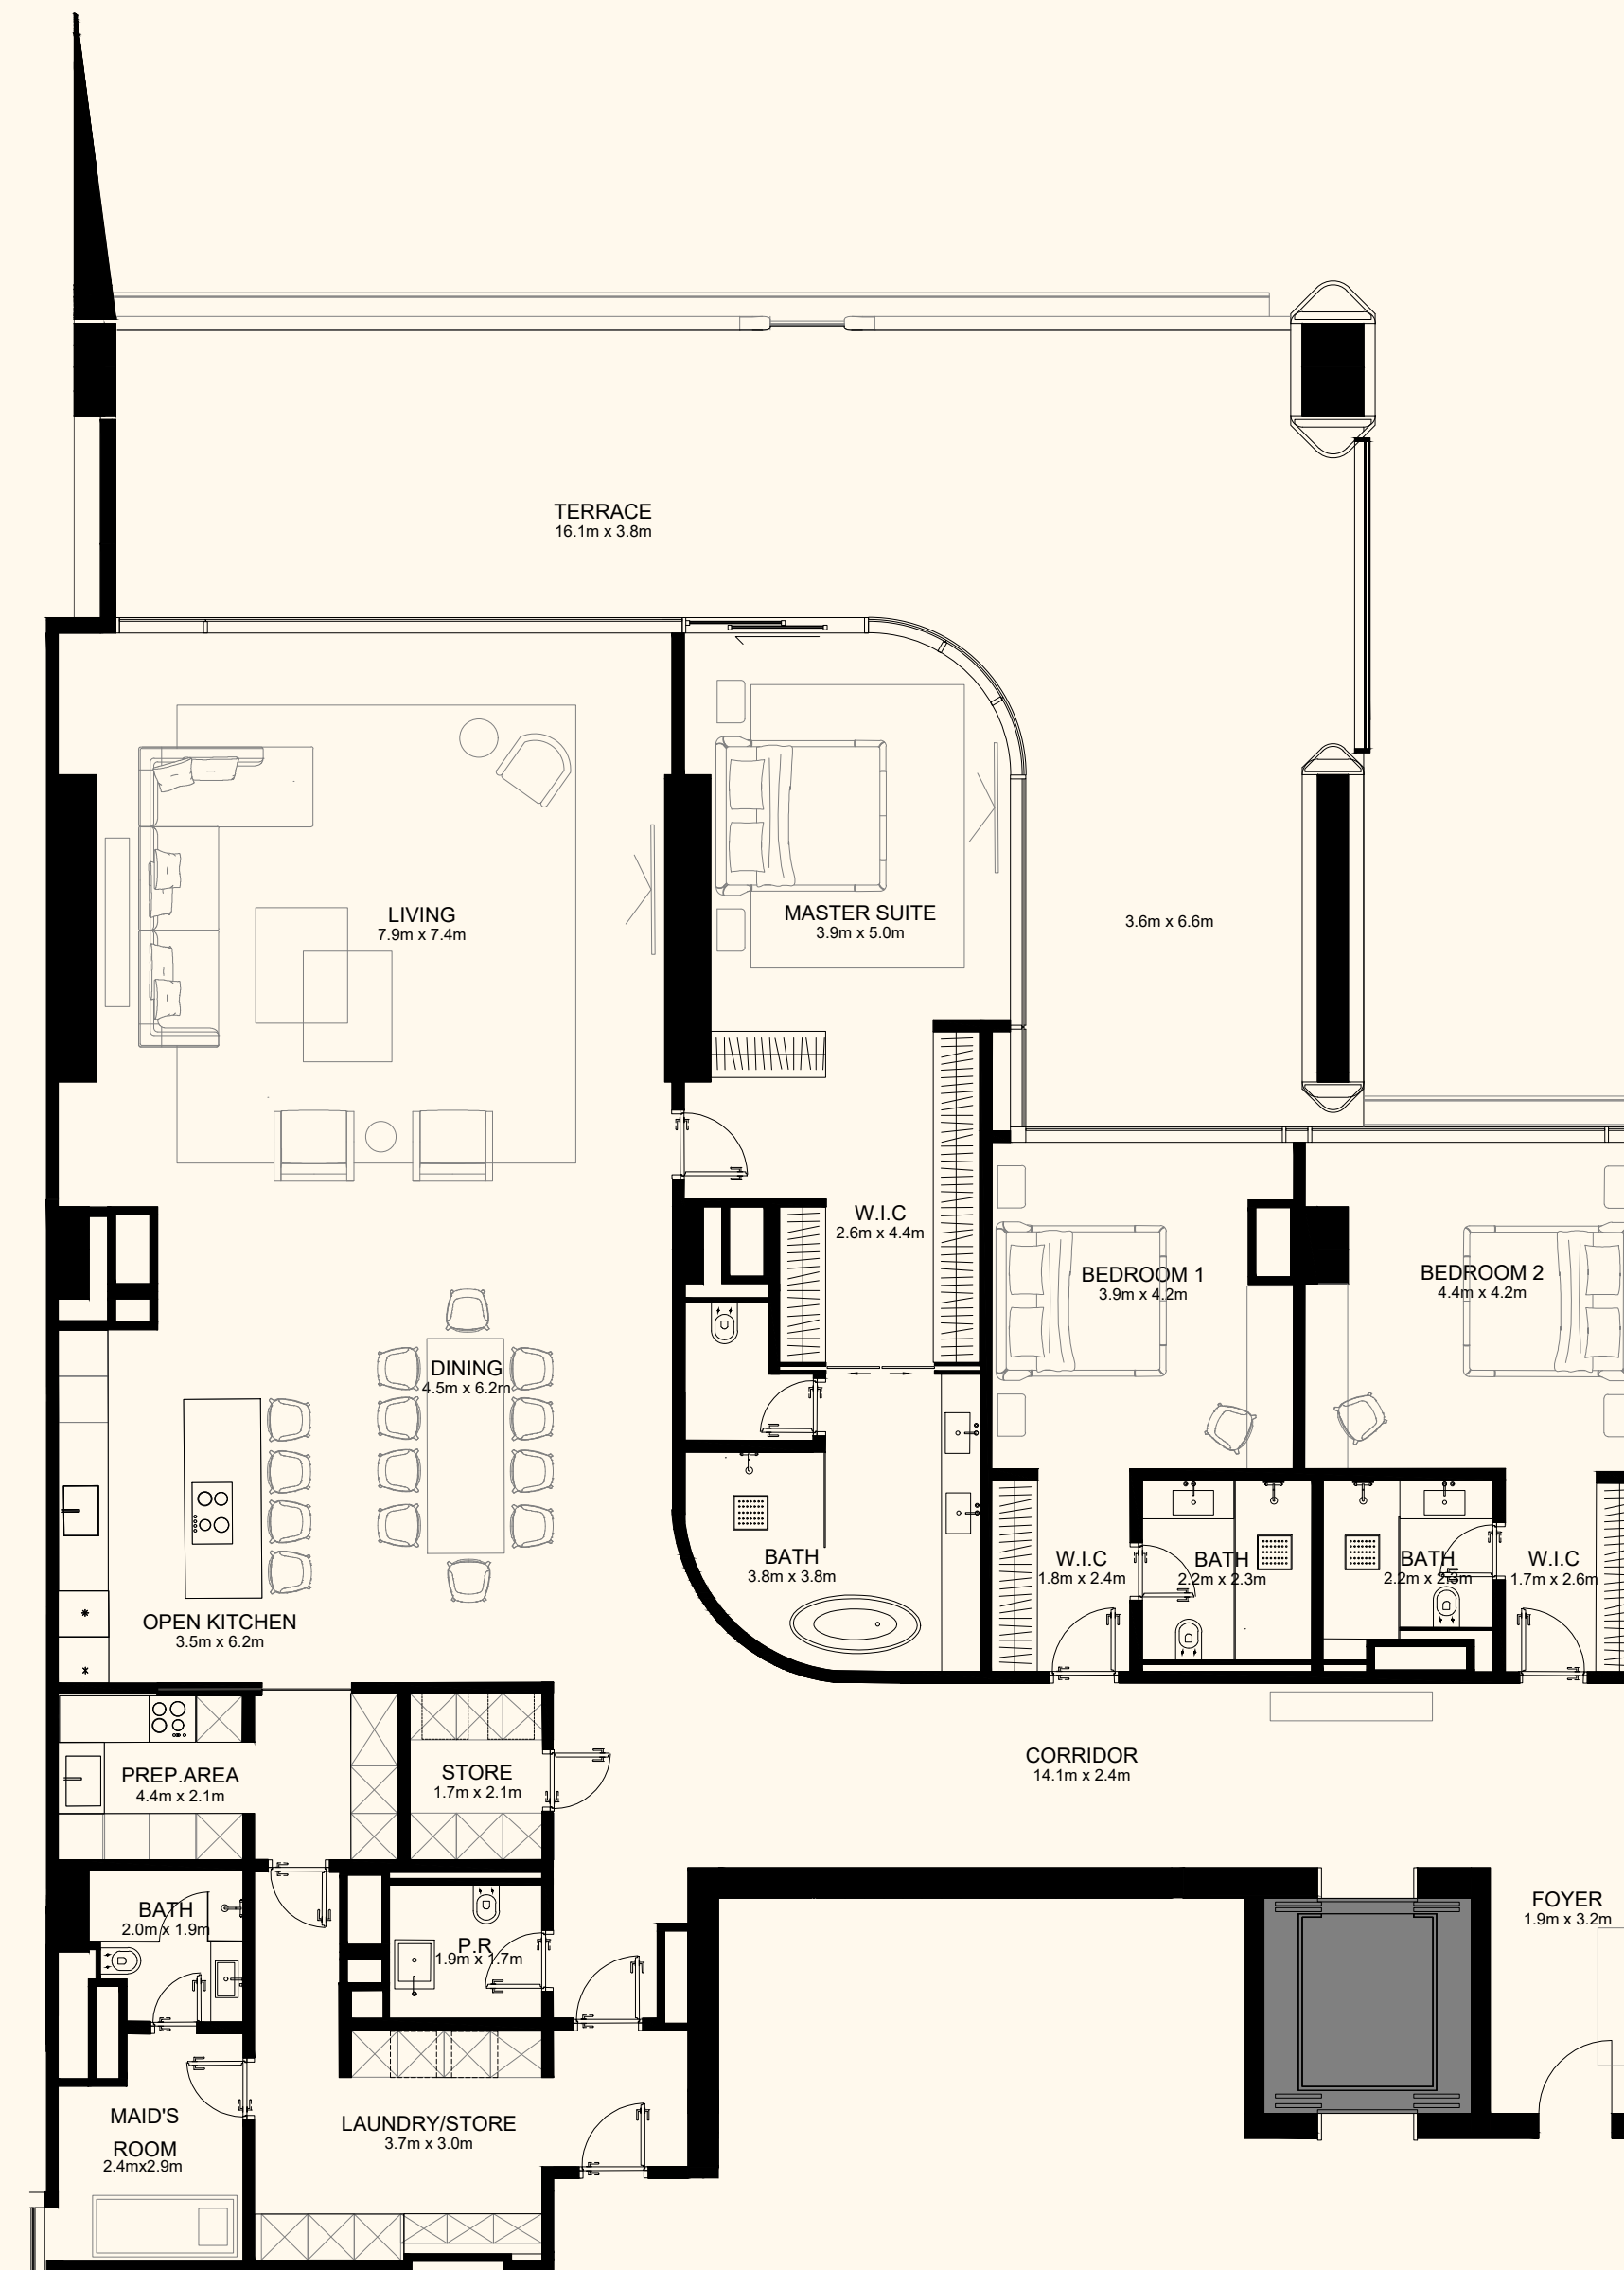

Sea View

Beach View

Unit 705

3 Bedroom Simplex | 4 Bathrooms | 3 Parking Spaces

Residence	3,540 sq. ft.	329 sq. mt.
Terrace	660 sq. ft.	61 sq. mt.
Total	4,200 sq. ft.	390 sq. mt.

ORLA

) (*Dorchester Collection*
DUBAI

Sea View

Beach View

Unit 803

4 Bedroom Simplex | 6 Bathrooms | 4 Parking Spaces

Residence	4,560 sq. ft.	424 sq. mt.
Terrace	2,763 sq. ft.	257 sq. mt.
Total	7,323 sq. ft.	680 sq. mt.

ORLA

) (*Dorchester Collection*