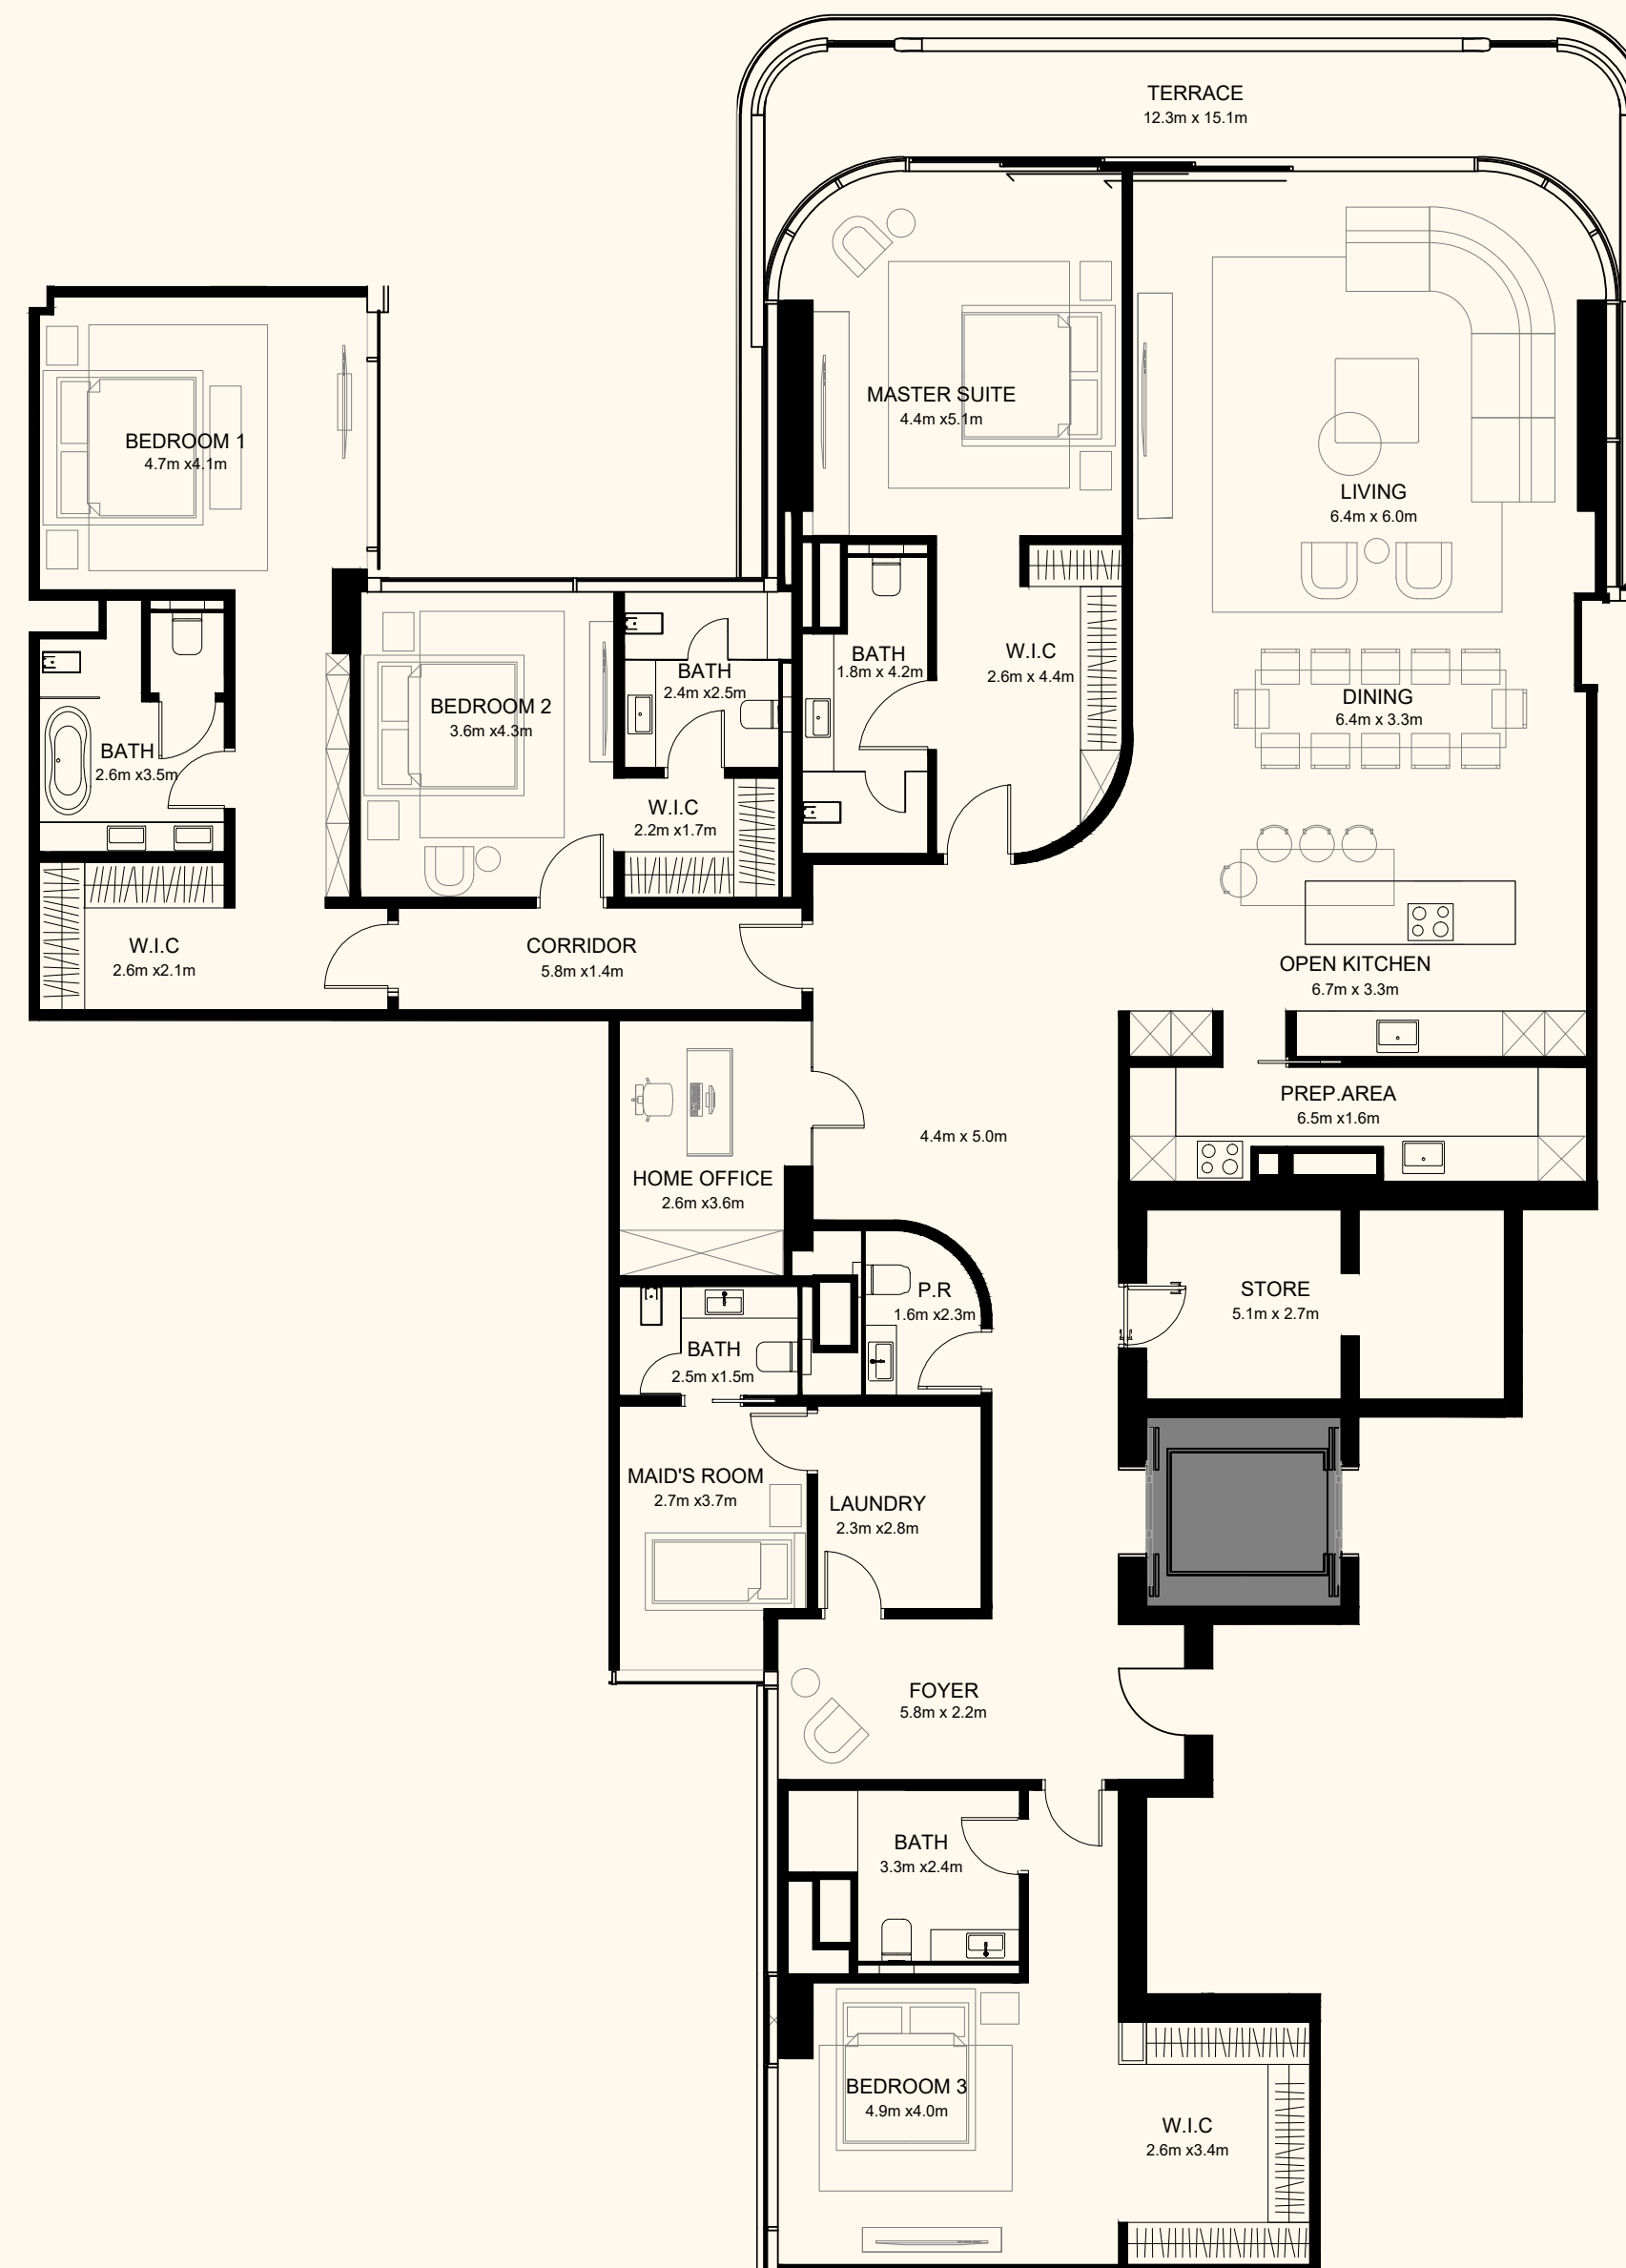

DUBAI

Sea View

Beach View

Unit 902

3 Bedroom Simplex | 4 Bathrooms | 3 Parking Spaces

Residence	3,905 sq. ft.	363 sq. mt.
Terrace	438 sq. ft.	41 sq. mt.
Total	4,343 sq. ft.	403 sq. mt.

ORLA

) (*Dorchester Collection*

DUBAI

Sea View

Beach View

Unit 903

4 Bedroom Simplex | 6 Bathrooms | 4 Parking Spaces

Residence	4,146 sq. ft.	385 sq. mt.
Terrace	248 sq. ft.	23 sq. mt.
<hr/>		
Total	4,394 sq. ft.	408 sq. mt.

ORLA

) (*Dorchester Collection*

DUBAI

Sea View

Beach View

Unit 904

2 Bedroom Simplex | 4 Bathrooms | 2 Parking Spaces

Residence	3,369 sq. ft.	313 sq. mt.
Terrace	226 sq. ft.	21 sq. mt.
Total	3,595 sq. ft.	334 sq. mt.

ORLA

) (*Dorchester Collection*

DUBAI

Sea View

Beach View

Unit 906

2 Bedroom Simplex | 4 Bathrooms | 2 Parking Spaces

Residence	2,532 sq. ft.	235 sq. mt.
Terrace	259 sq. ft.	24 sq. mt.
Total	2,790 sq. ft.	259 sq. mt.

ORLA

Dorchester Collection