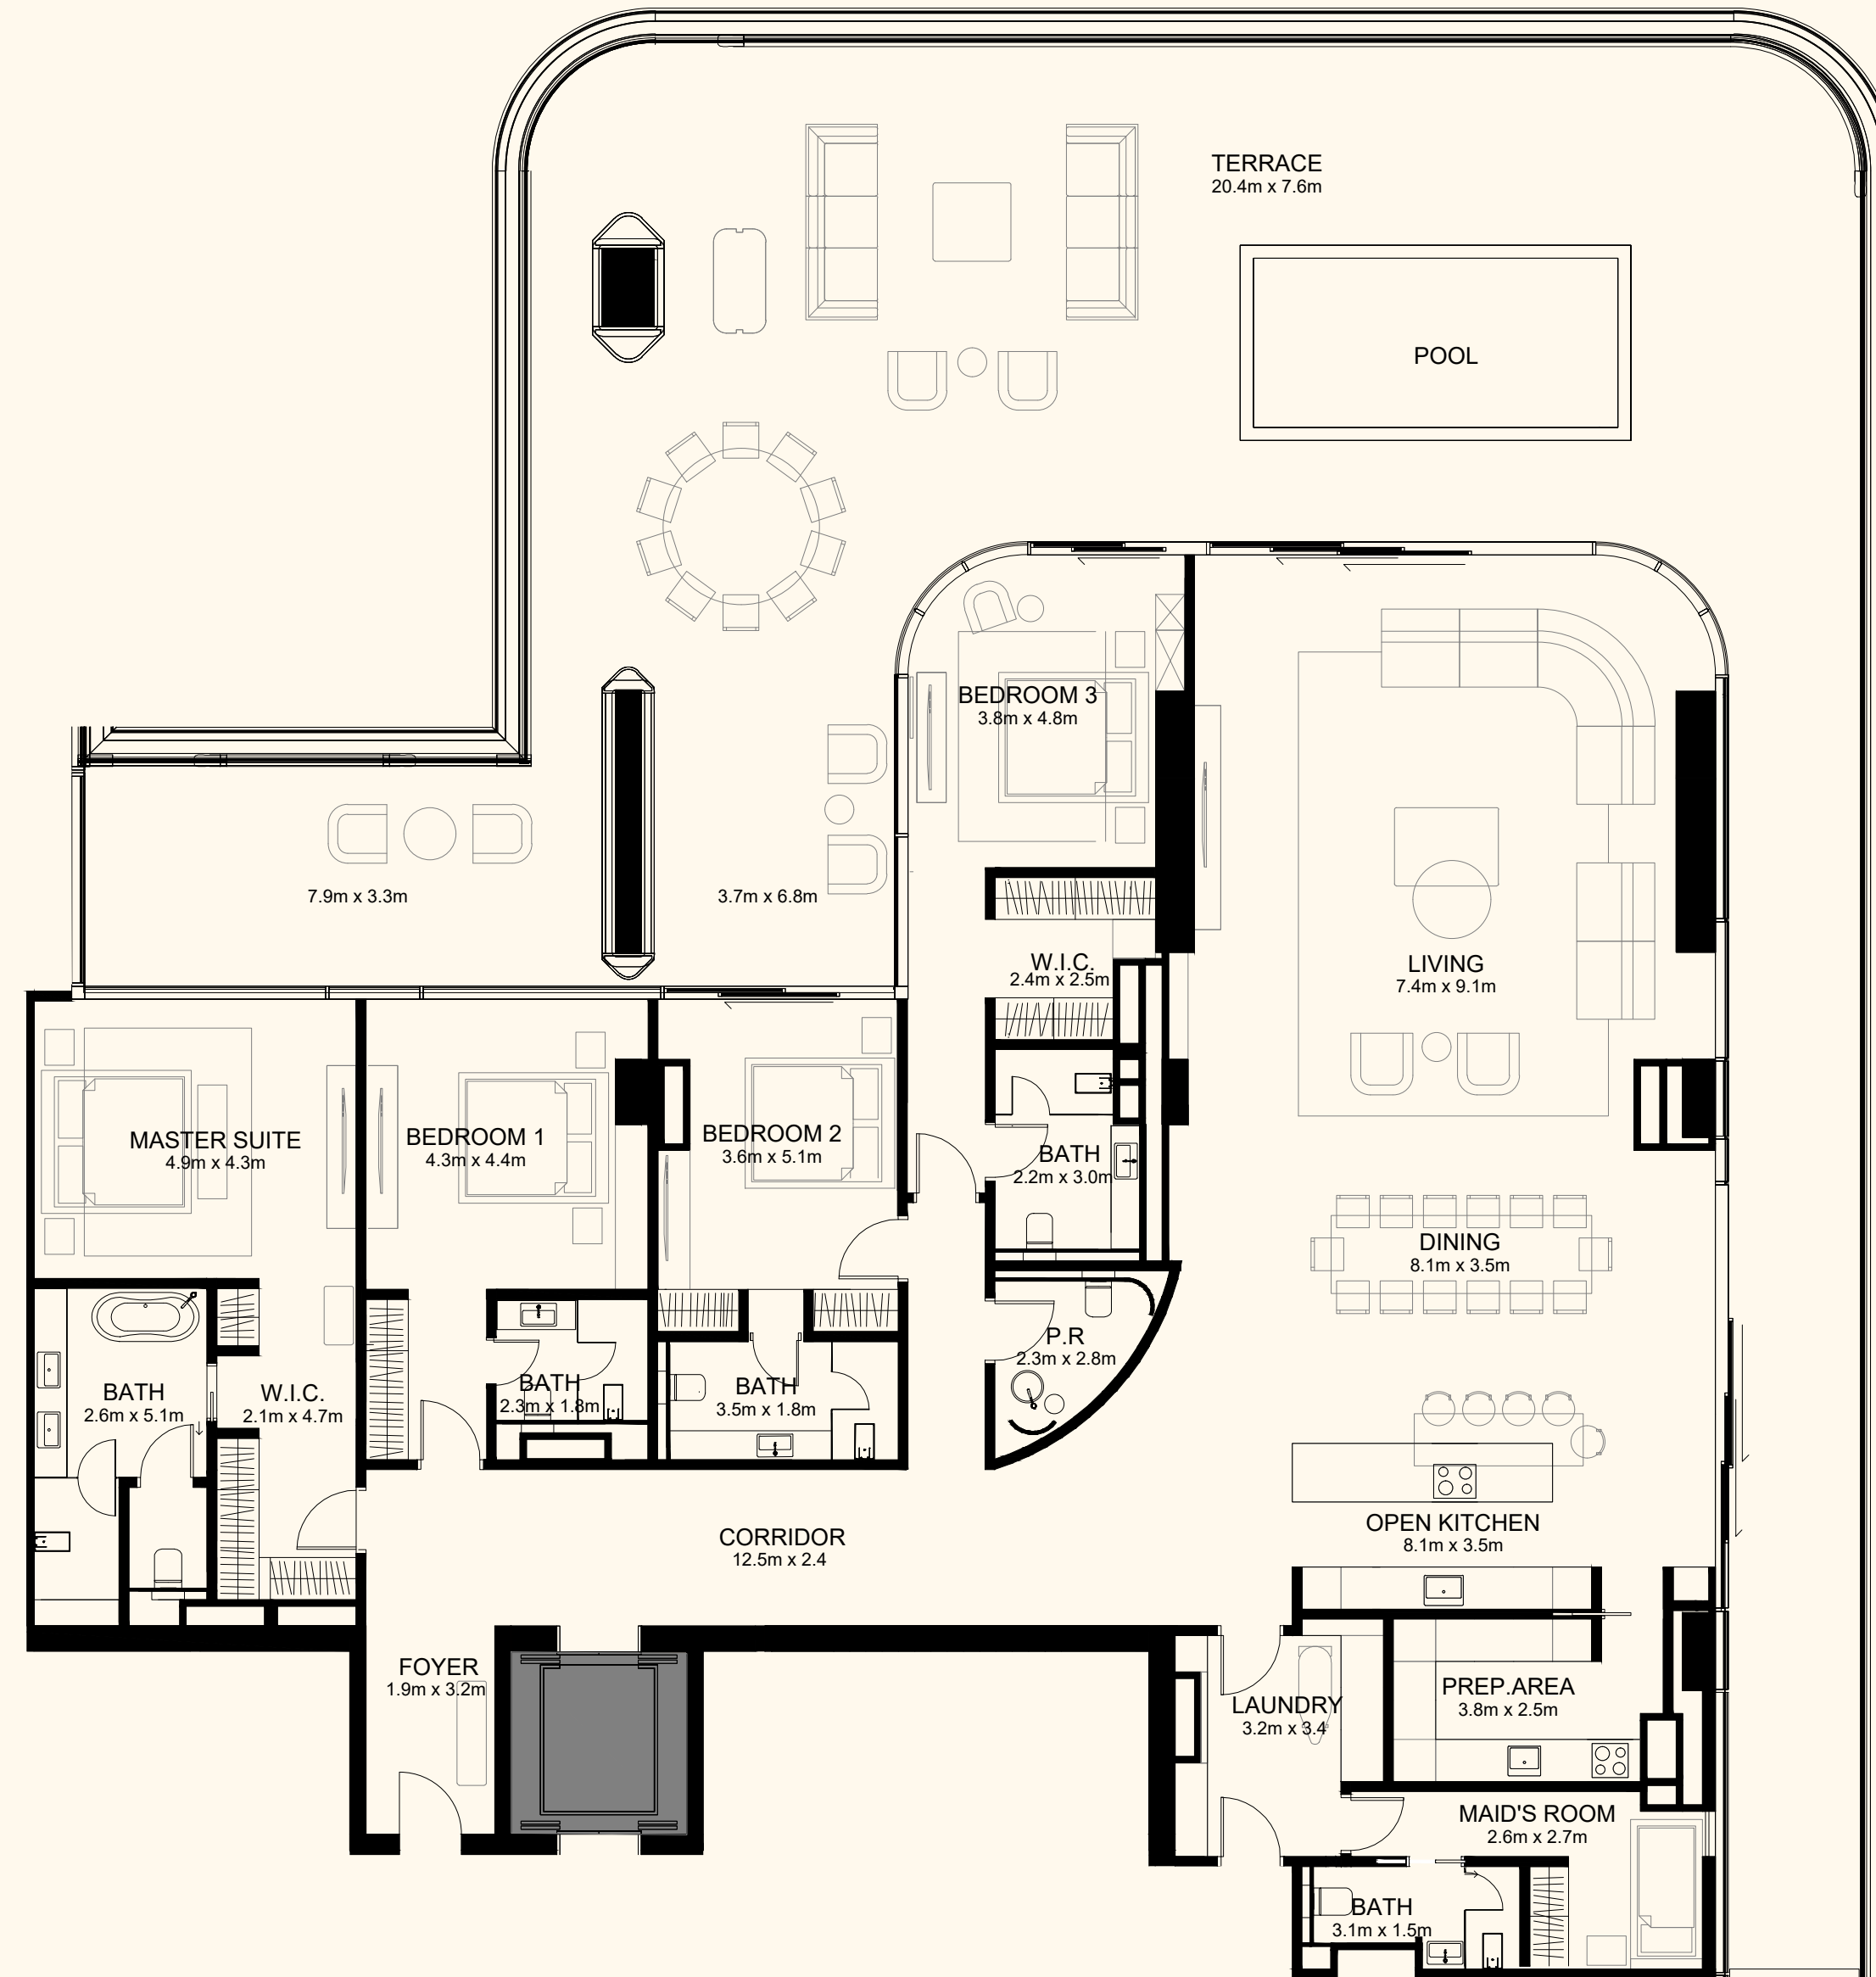

ORLA

) (*Dorchester Collection*
DUBAI

Sea View

Beach View

Unit 603

4 Bedroom Simplex | 6 Bathrooms | 4 Parking Spaces

Residence	4,191 sq. ft.	389 sq. mt.
Terrace	3,037 sq. ft.	282 sq. mt.
Total	7,228 sq. ft.	672 sq. mt.