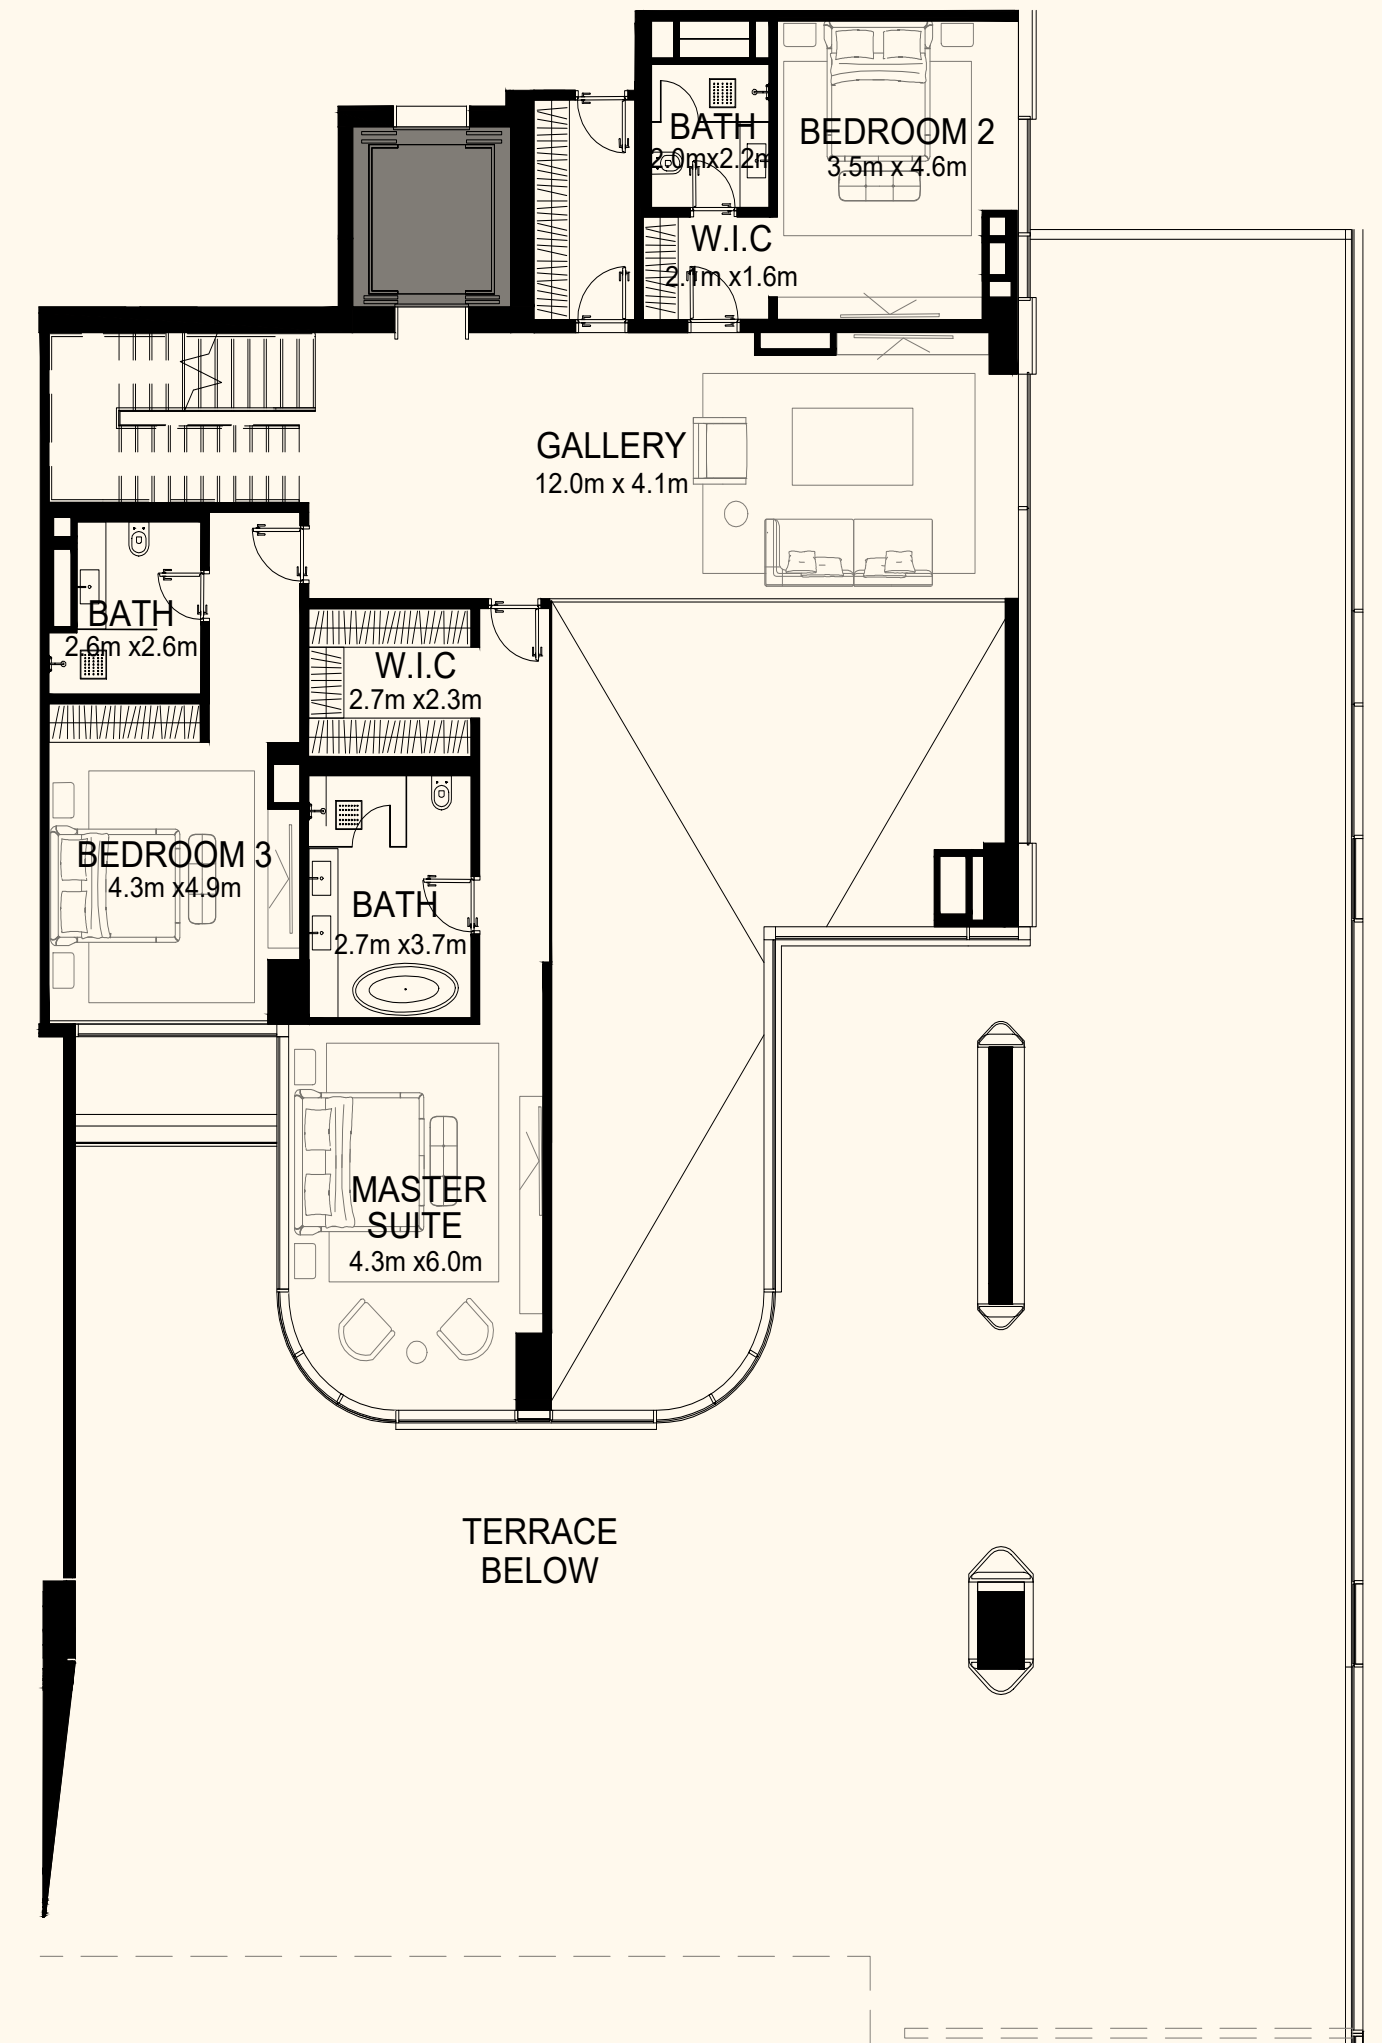

3 Bedroom Duplex | 5 Bathrooms | 3 Parking Spaces

Residence	4,369 sq. ft.	406 sq. mt.
Terrace	1,659 sq. ft.	154 sq. mt.
Total	6,028 sq. ft.	560 sq. mt.

ORLA

Dorchester Collection

DUBAI

Sea View

Beach View

Unit 203

4 Bedroom Simplex | 6 Bathrooms | 4 Parking Spaces

Residence	4,549 sq. ft.	423 sq. mt.
Terrace	3,247 sq. ft.	302 sq. mt.
Total	7,796 sq. ft.	724 sq. mt.

ORLA

Dorchester Collection

DUBAI

Sea View

Beach View

Lower Level

Upper Level

Unit 204

4 Bedroom Duplex | 6 Bathrooms | 4 Parking Spaces

Residence	4,973 sq. ft.	462 sq. mt.
Terrace	3,894 sq. ft.	362 sq. mt.
Total	8,867 sq. ft.	824 sq. mt.

ORLA

) (*Dorchester Collection*

DUBAI