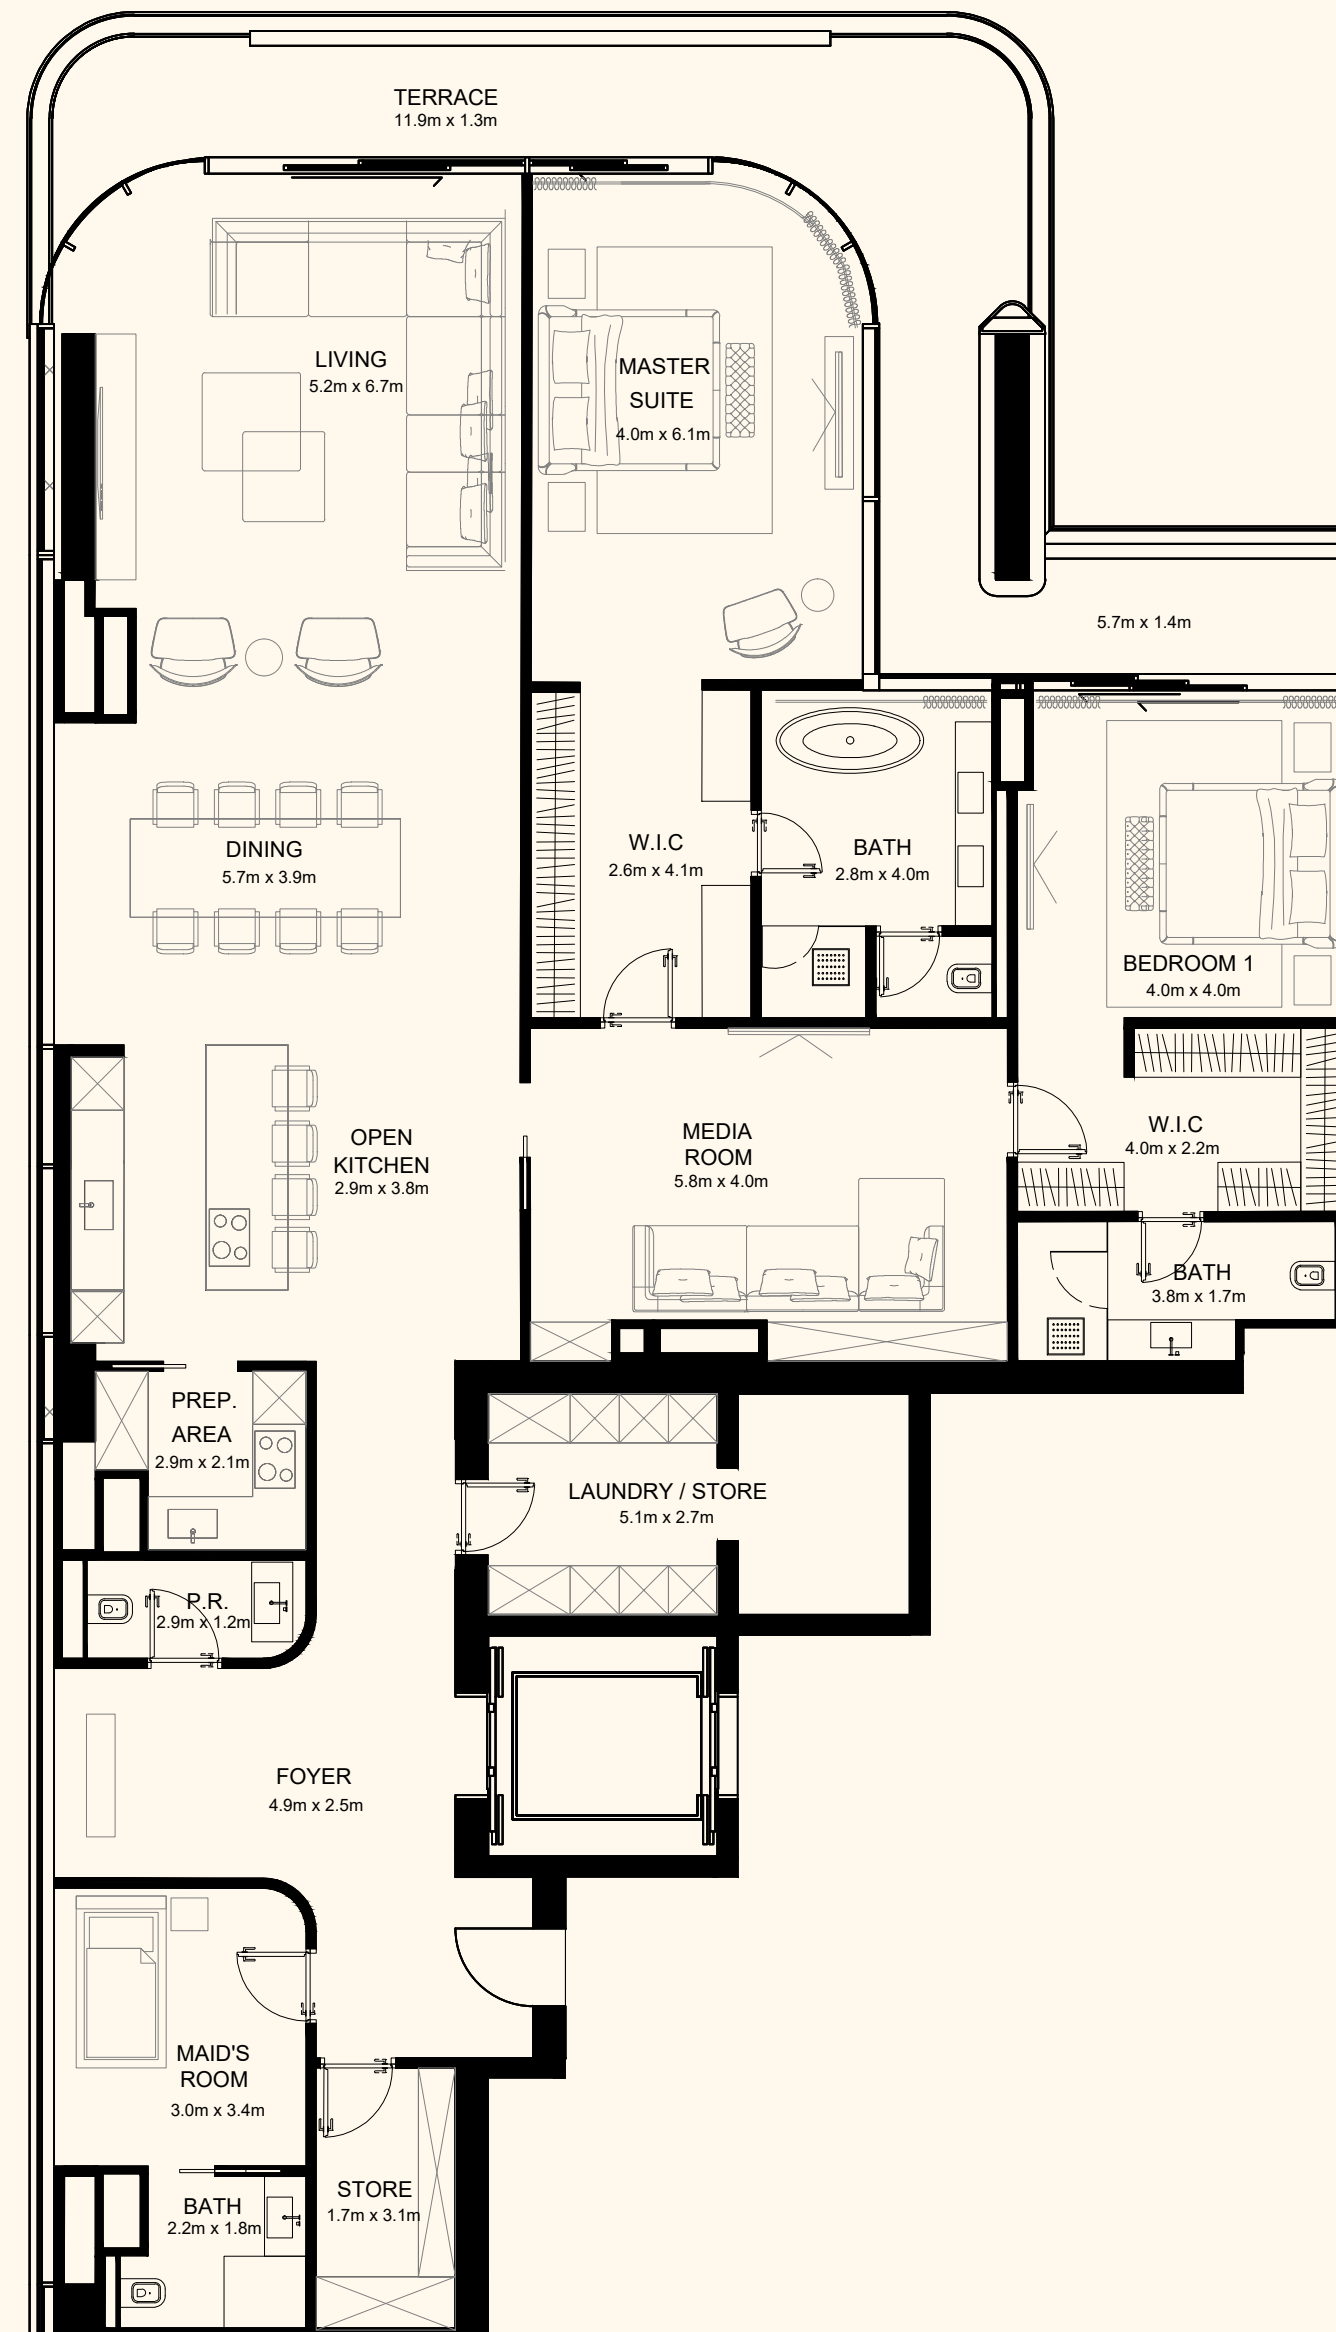

DUBAI

Sea View

Beach View

Unit 302

3 Bedroom Simplex | 4 Bathrooms | 3 Parking Spaces

Residence	3,970 sq. ft.	369 sq. mt.
Terrace	422 sq. ft.	39 sq. mt.
Total	4,391 sq. ft.	408 sq. mt.

ORLA

) (*Dorchester Collection*

DUBAI

Sea View

Beach View

Unit 303

2 Bedroom Simplex | 4 Bathrooms | 2 Parking Spaces

Residence	2,939 sq. ft.	273 sq. mt.
Terrace	399 sq. ft.	37 sq. mt.
<hr/>		
Total	3,337 sq. ft.	310 sq. mt.

ORLA

) (*Dorchester Collection*

DUBAI

Sea View

Beach View

Unit 304

3 Bedroom Simplex | 5 Bathrooms | 3 Parking Spaces

Residence	3,532 sq. ft.	328 sq. mt.
Terrace	309 sq. ft.	29 sq. mt.
Total	3,841 sq. ft.	357 sq. mt.

ORLA

Dorchester Collection