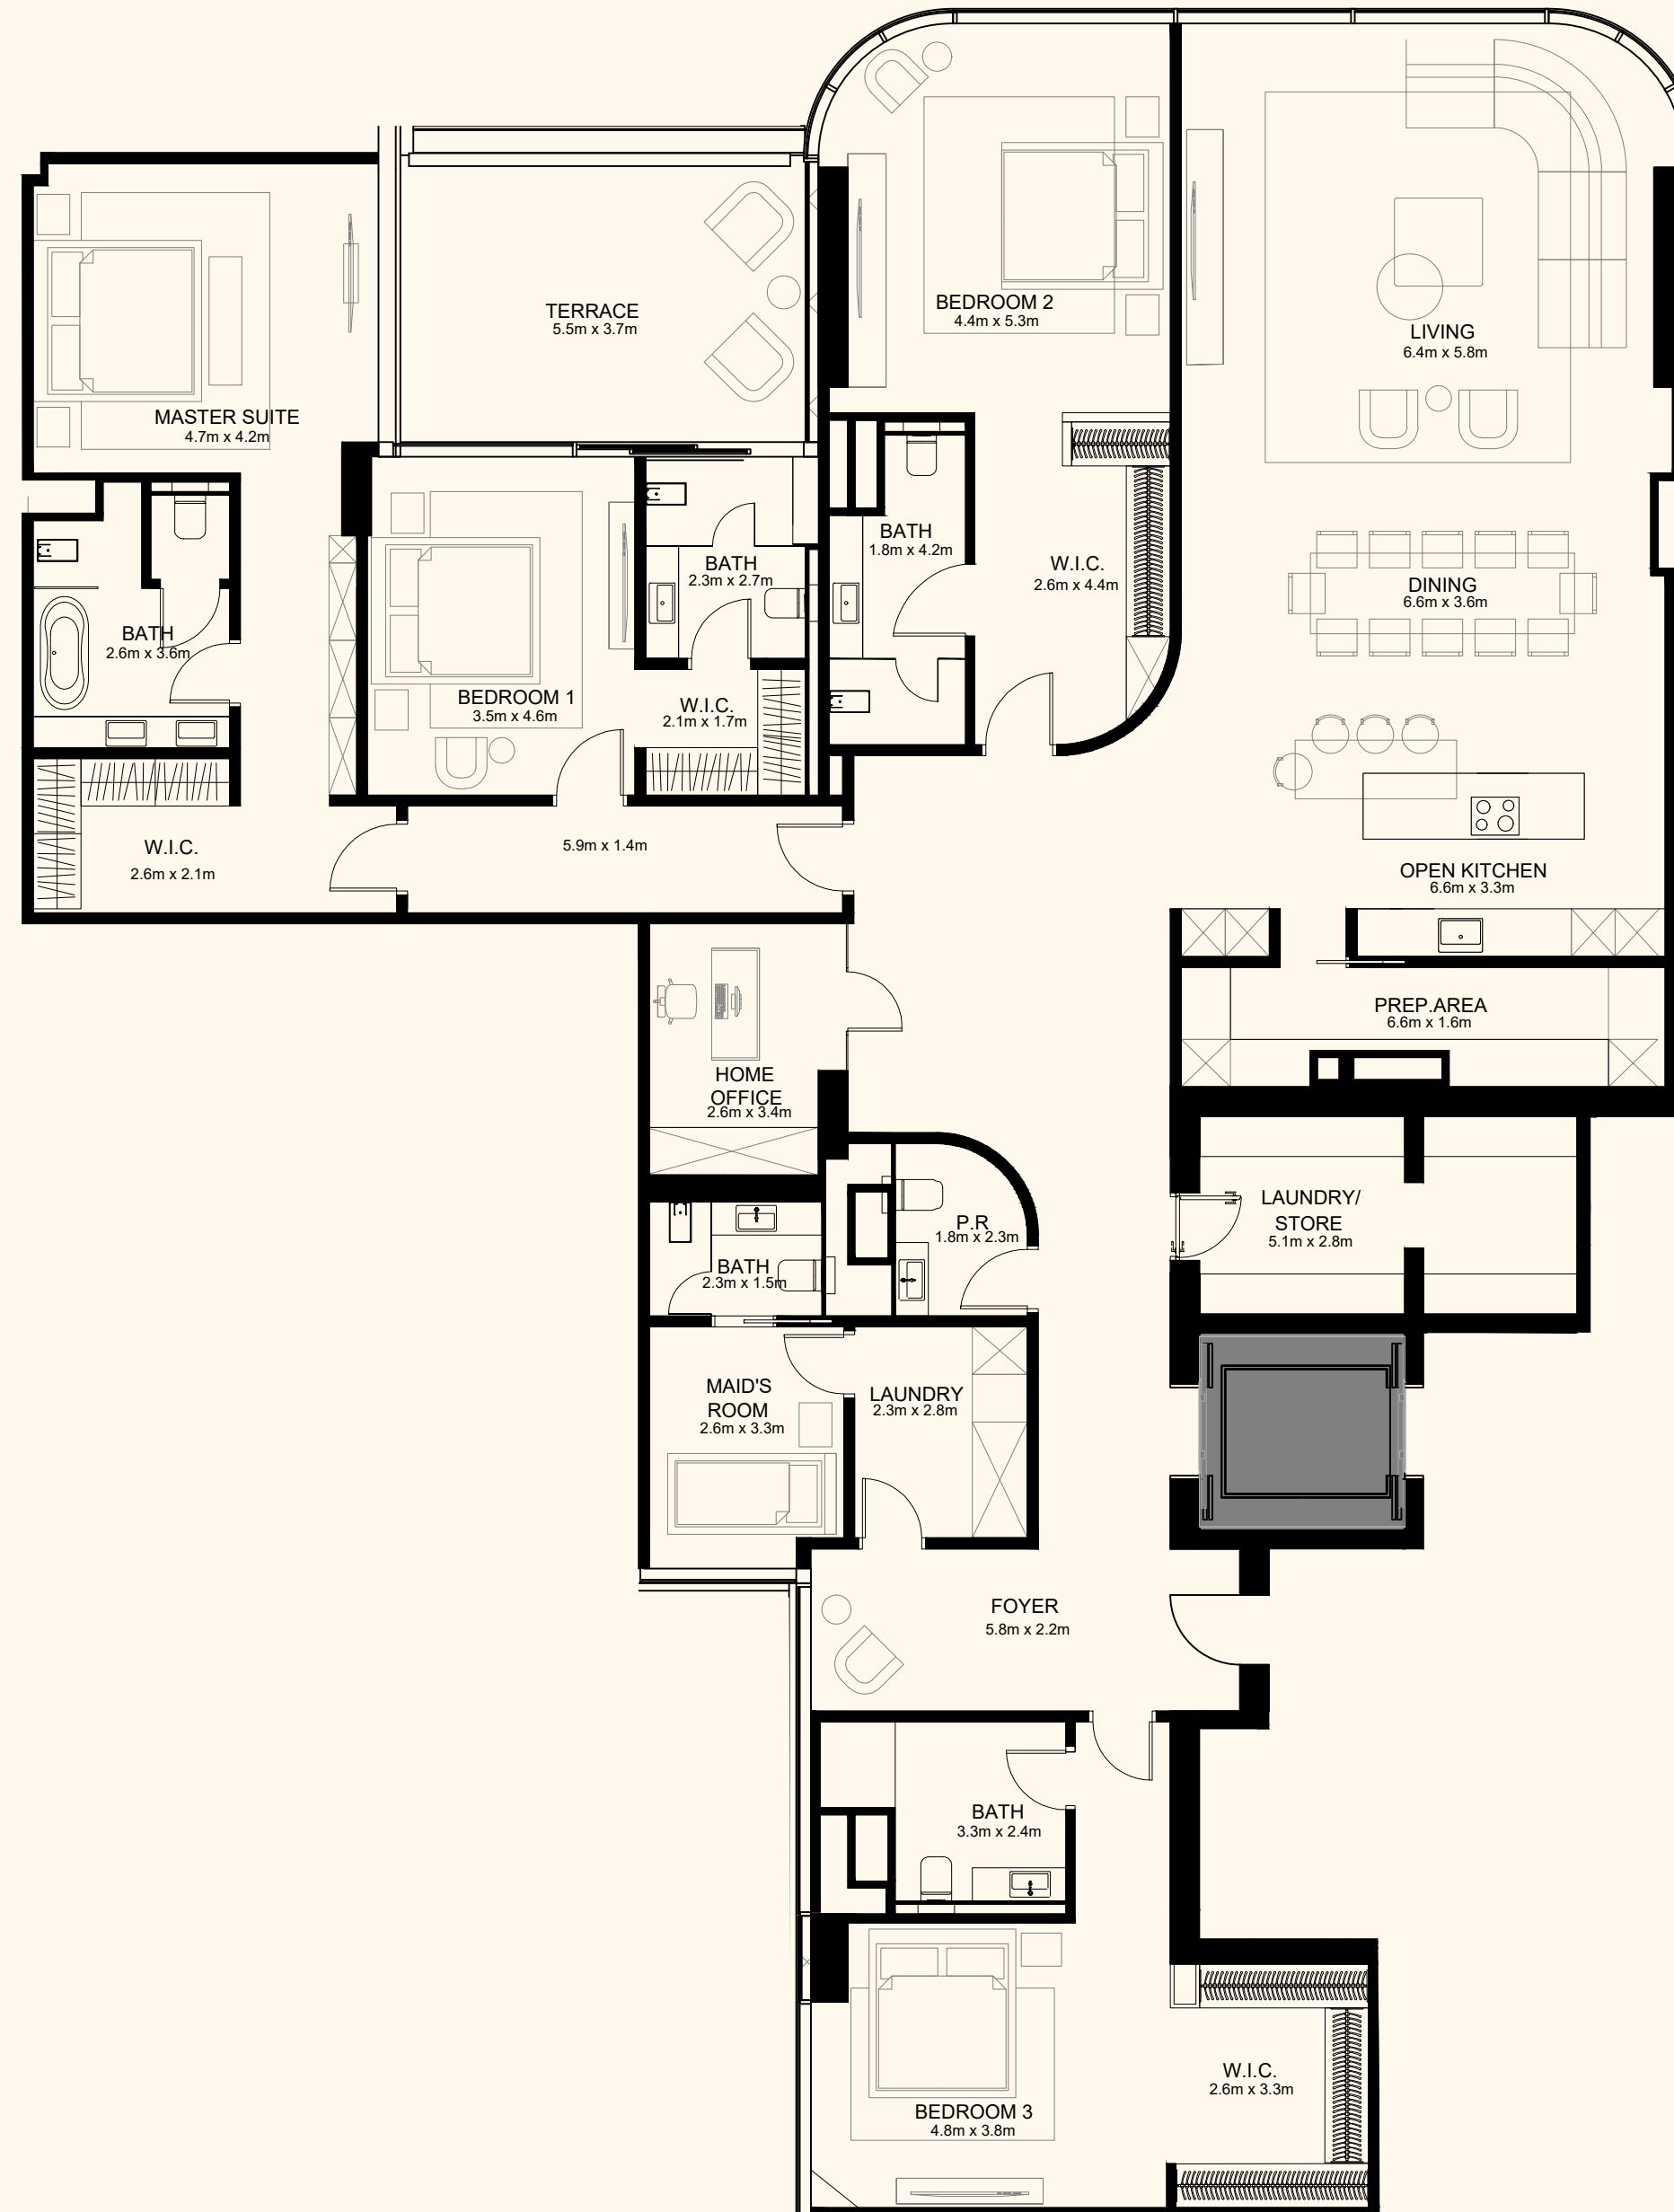

ORLA

) (*Dorchester Collection*

DUBAI

Sea View

Beach View

Unit 503

4 Bedroom Simplex | 6 Bathrooms | 4 Parking Spaces

Residence	4,147 sq. ft.	385 sq. mt.
Terrace	235 sq. ft.	22 sq. mt.
Total	4,382 sq. ft.	407 sq. mt.

ORLA

) (*Dorchester Collection*

DUBAI

Sea View

Beach View

Unit 504

2 Bedroom Simplex | 4 Bathrooms | 2 Parking Spaces

Residence	3,229 sq. ft.	300 sq. mt.
Terrace	257 sq. ft.	24 sq. mt.
<hr/>		
Total	3,486 sq. ft.	324 sq. mt.