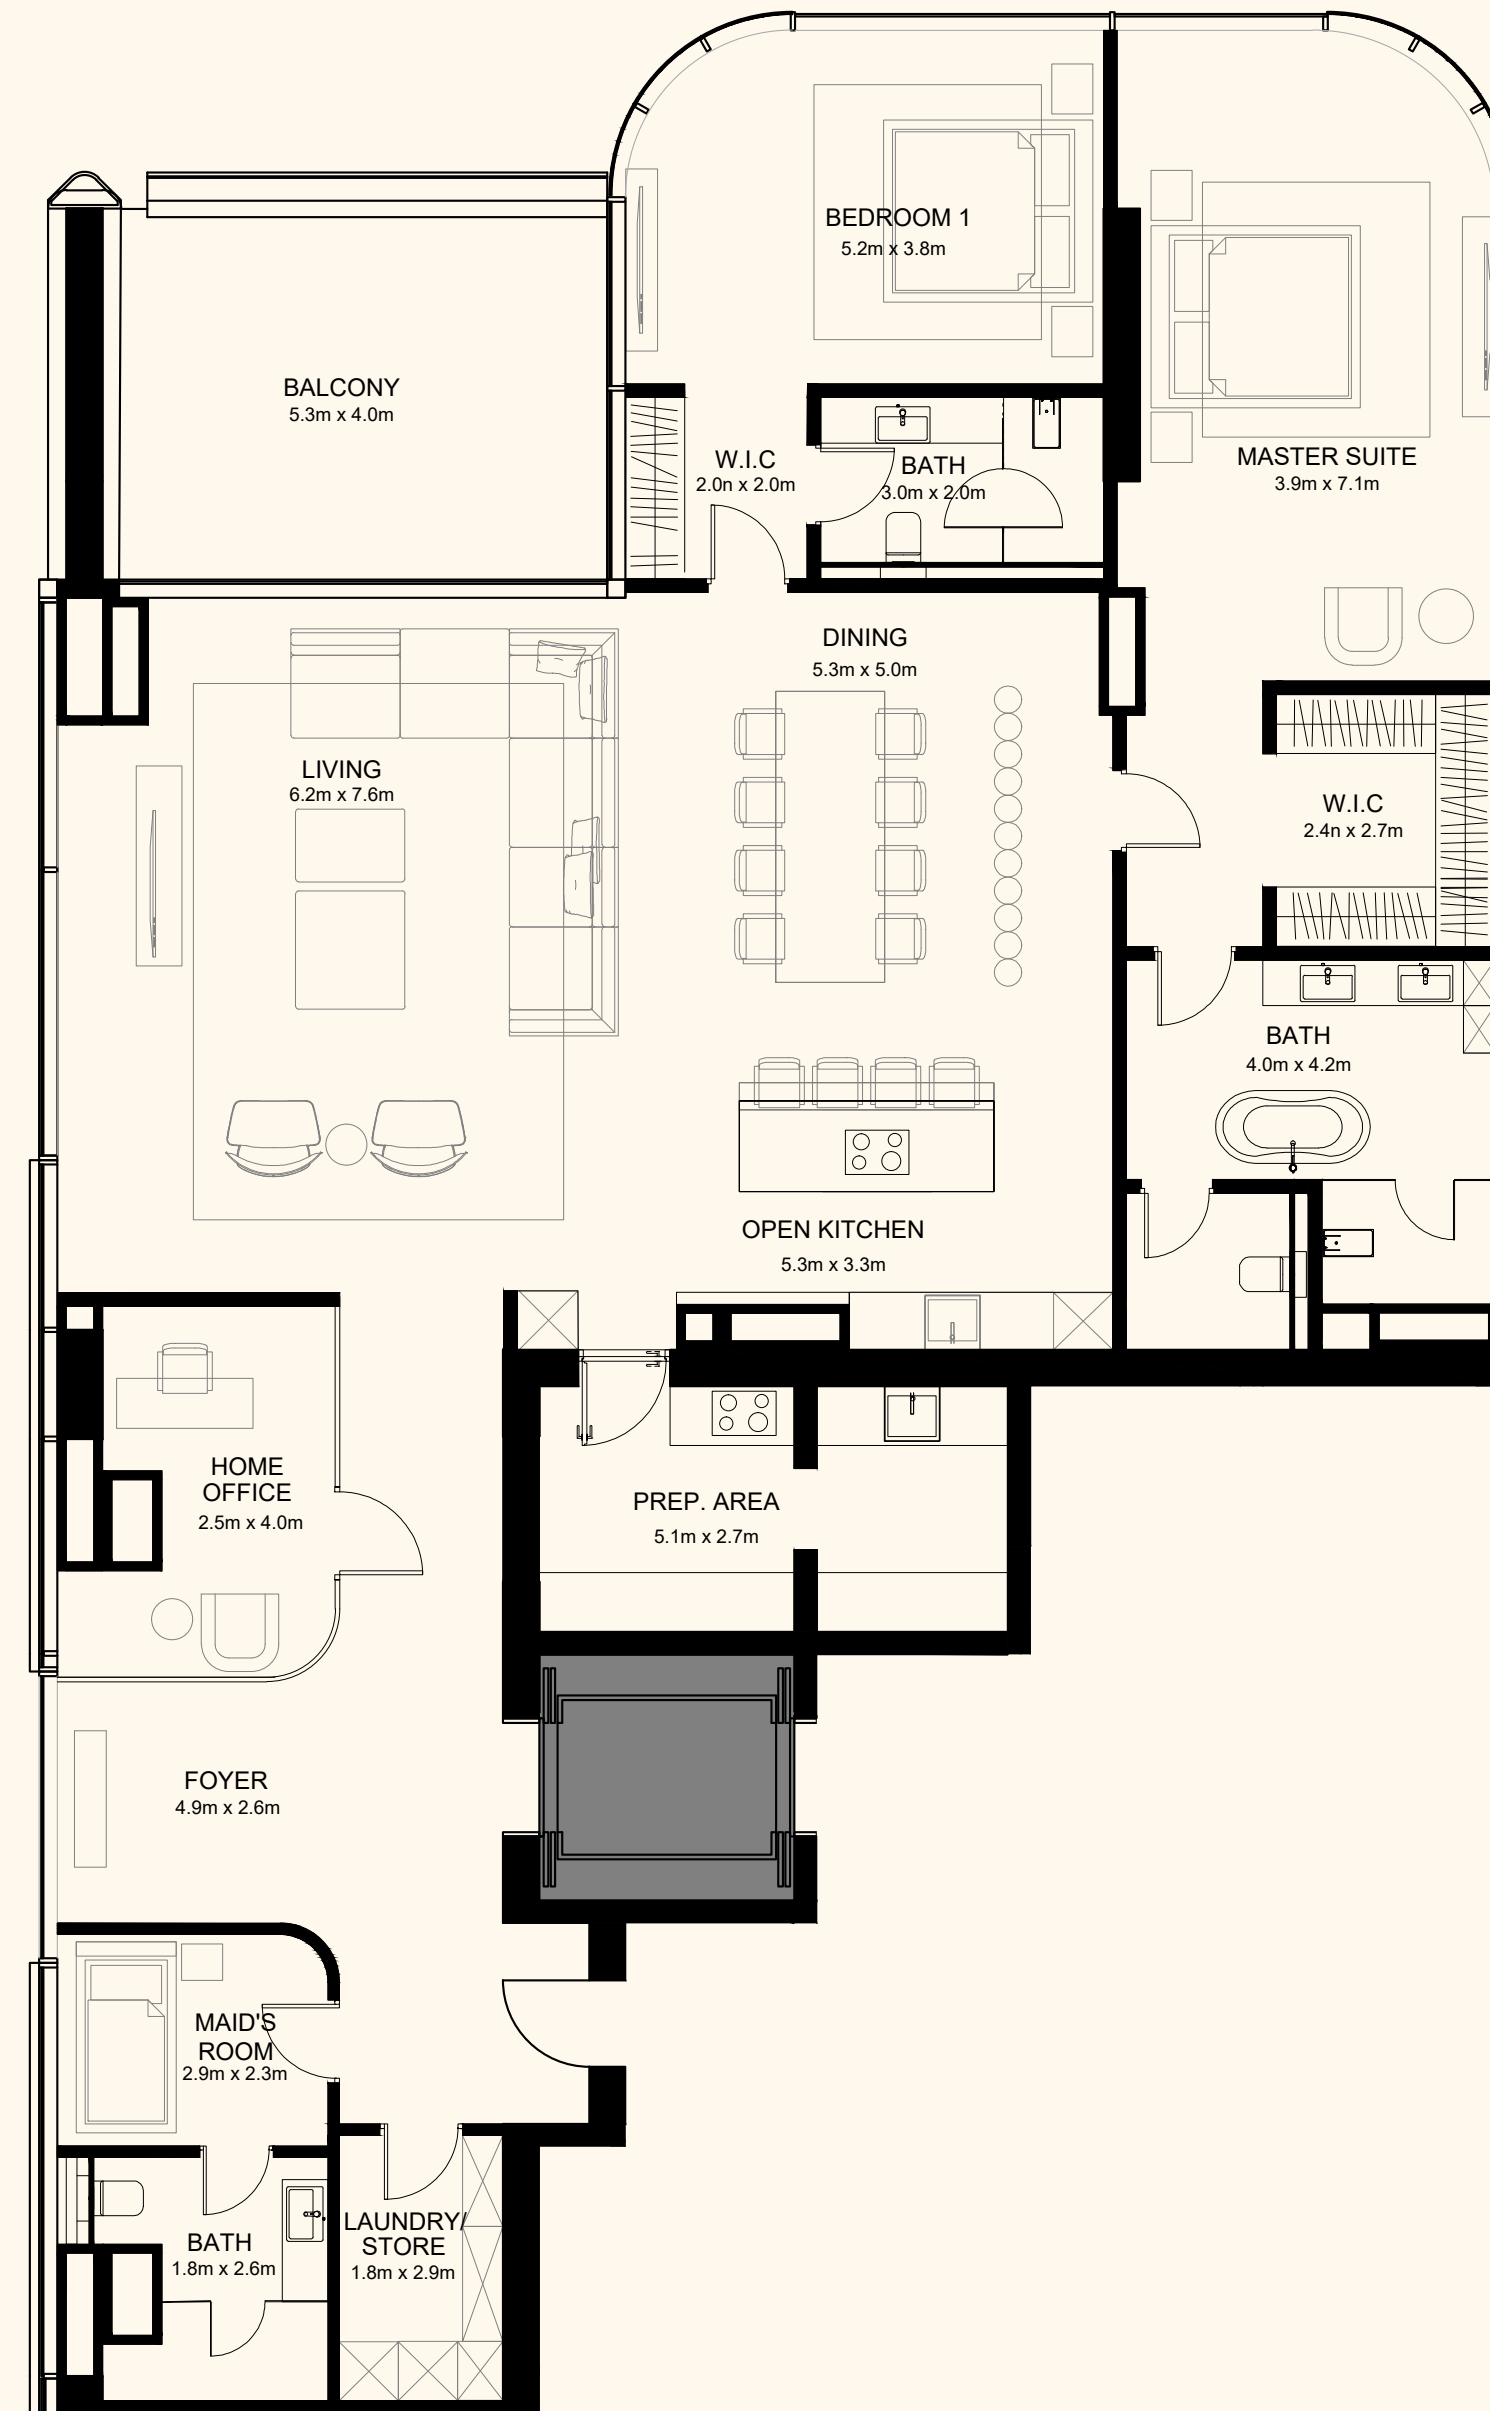

2 Bedroom Simplex | 4 Bathrooms | 2 Parking Spaces

Residence	3,308 sq. ft.	307 sq. mt.
Terrace	945 sq. ft.	88 sq. mt.
Total	4,253 sq. ft.	395 sq. mt.

ORLA

) (*Dorchester Collection*

DUBAI

Sea View

Beach View

Unit 703

2 Bedroom Simplex | 4 Bathrooms | 2 Parking Spaces

Residence	2,940 sq. ft.	273 sq. mt.
Terrace	256 sq. ft.	24 sq. mt.
<hr/>		
Total	3,195 sq. ft.	297 sq. mt.

ORLA

) (*Dorchester Collection*

DUBAI

Sea View