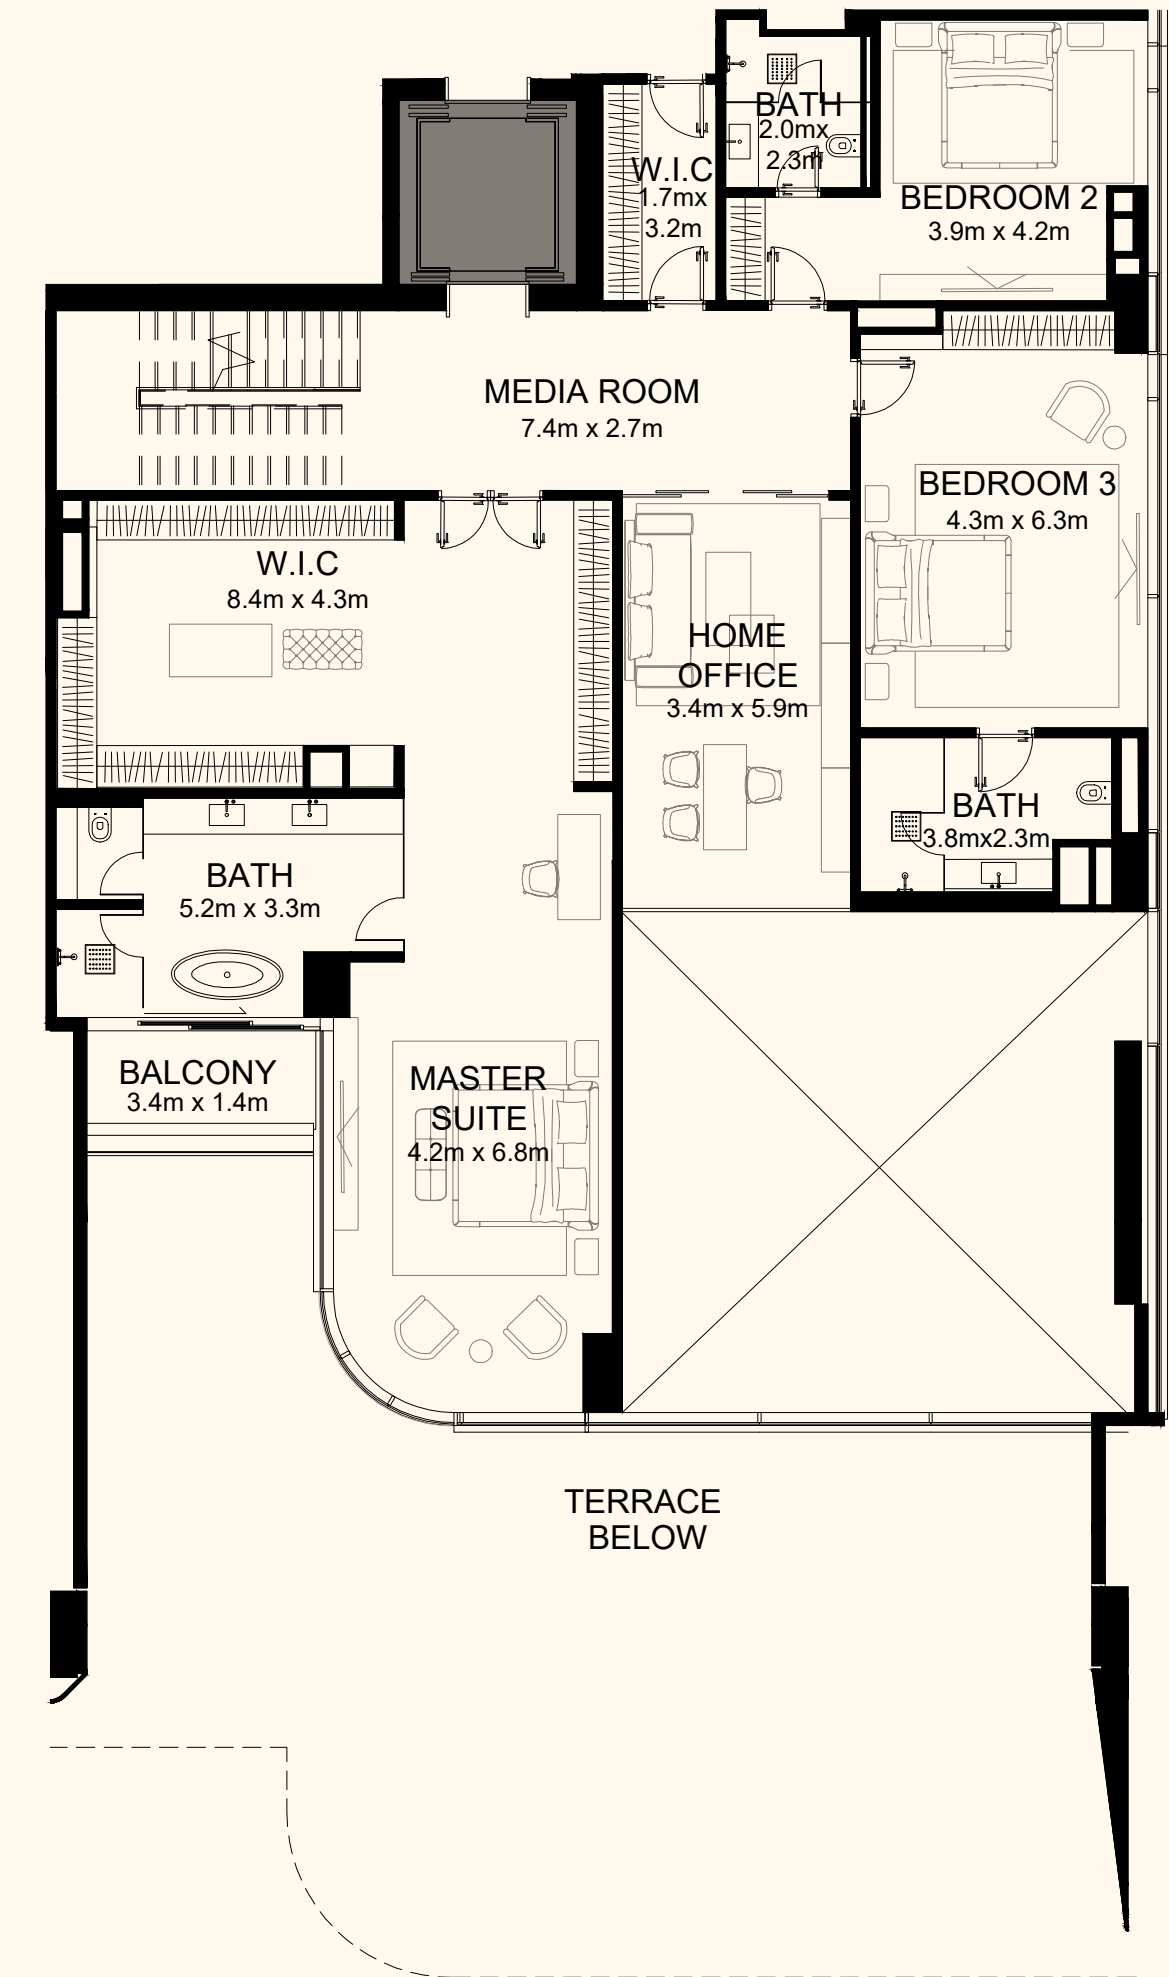

DUBAI

Sea View

Beach View

Unit 906

2 Bedroom Simplex | 4 Bathrooms | 2 Parking Spaces

Residence	2,532 sq. ft.	235 sq. mt.
Terrace	259 sq. ft.	24 sq. mt.
Total	2,790 sq. ft.	259 sq. mt.

ORLA

Dorchester Collection

DUBAI

Sea View

Beach View

Lower Level

Upper Level

Unit 1004

4 Bedroom Duplex | 6 Bathrooms | 4 Parking Spaces

Residence	5,675 sq. ft.	527 sq. mt.
Terrace	2,425 sq. ft.	225 sq. mt.
Total	8,100 sq. ft.	753 sq. mt.

ORLA

) (*Dorchester Collection*

DUBAI

Sea View

Beach View

Unit 1008

4 Bedroom Simplex | 5 Bathrooms | 4 Parking Spaces

Residence	4,059 sq. ft.	377 sq. mt.
Terrace	2,473 sq. ft.	230 sq. mt.
Total	6,532 sq. ft.	607 sq. mt.