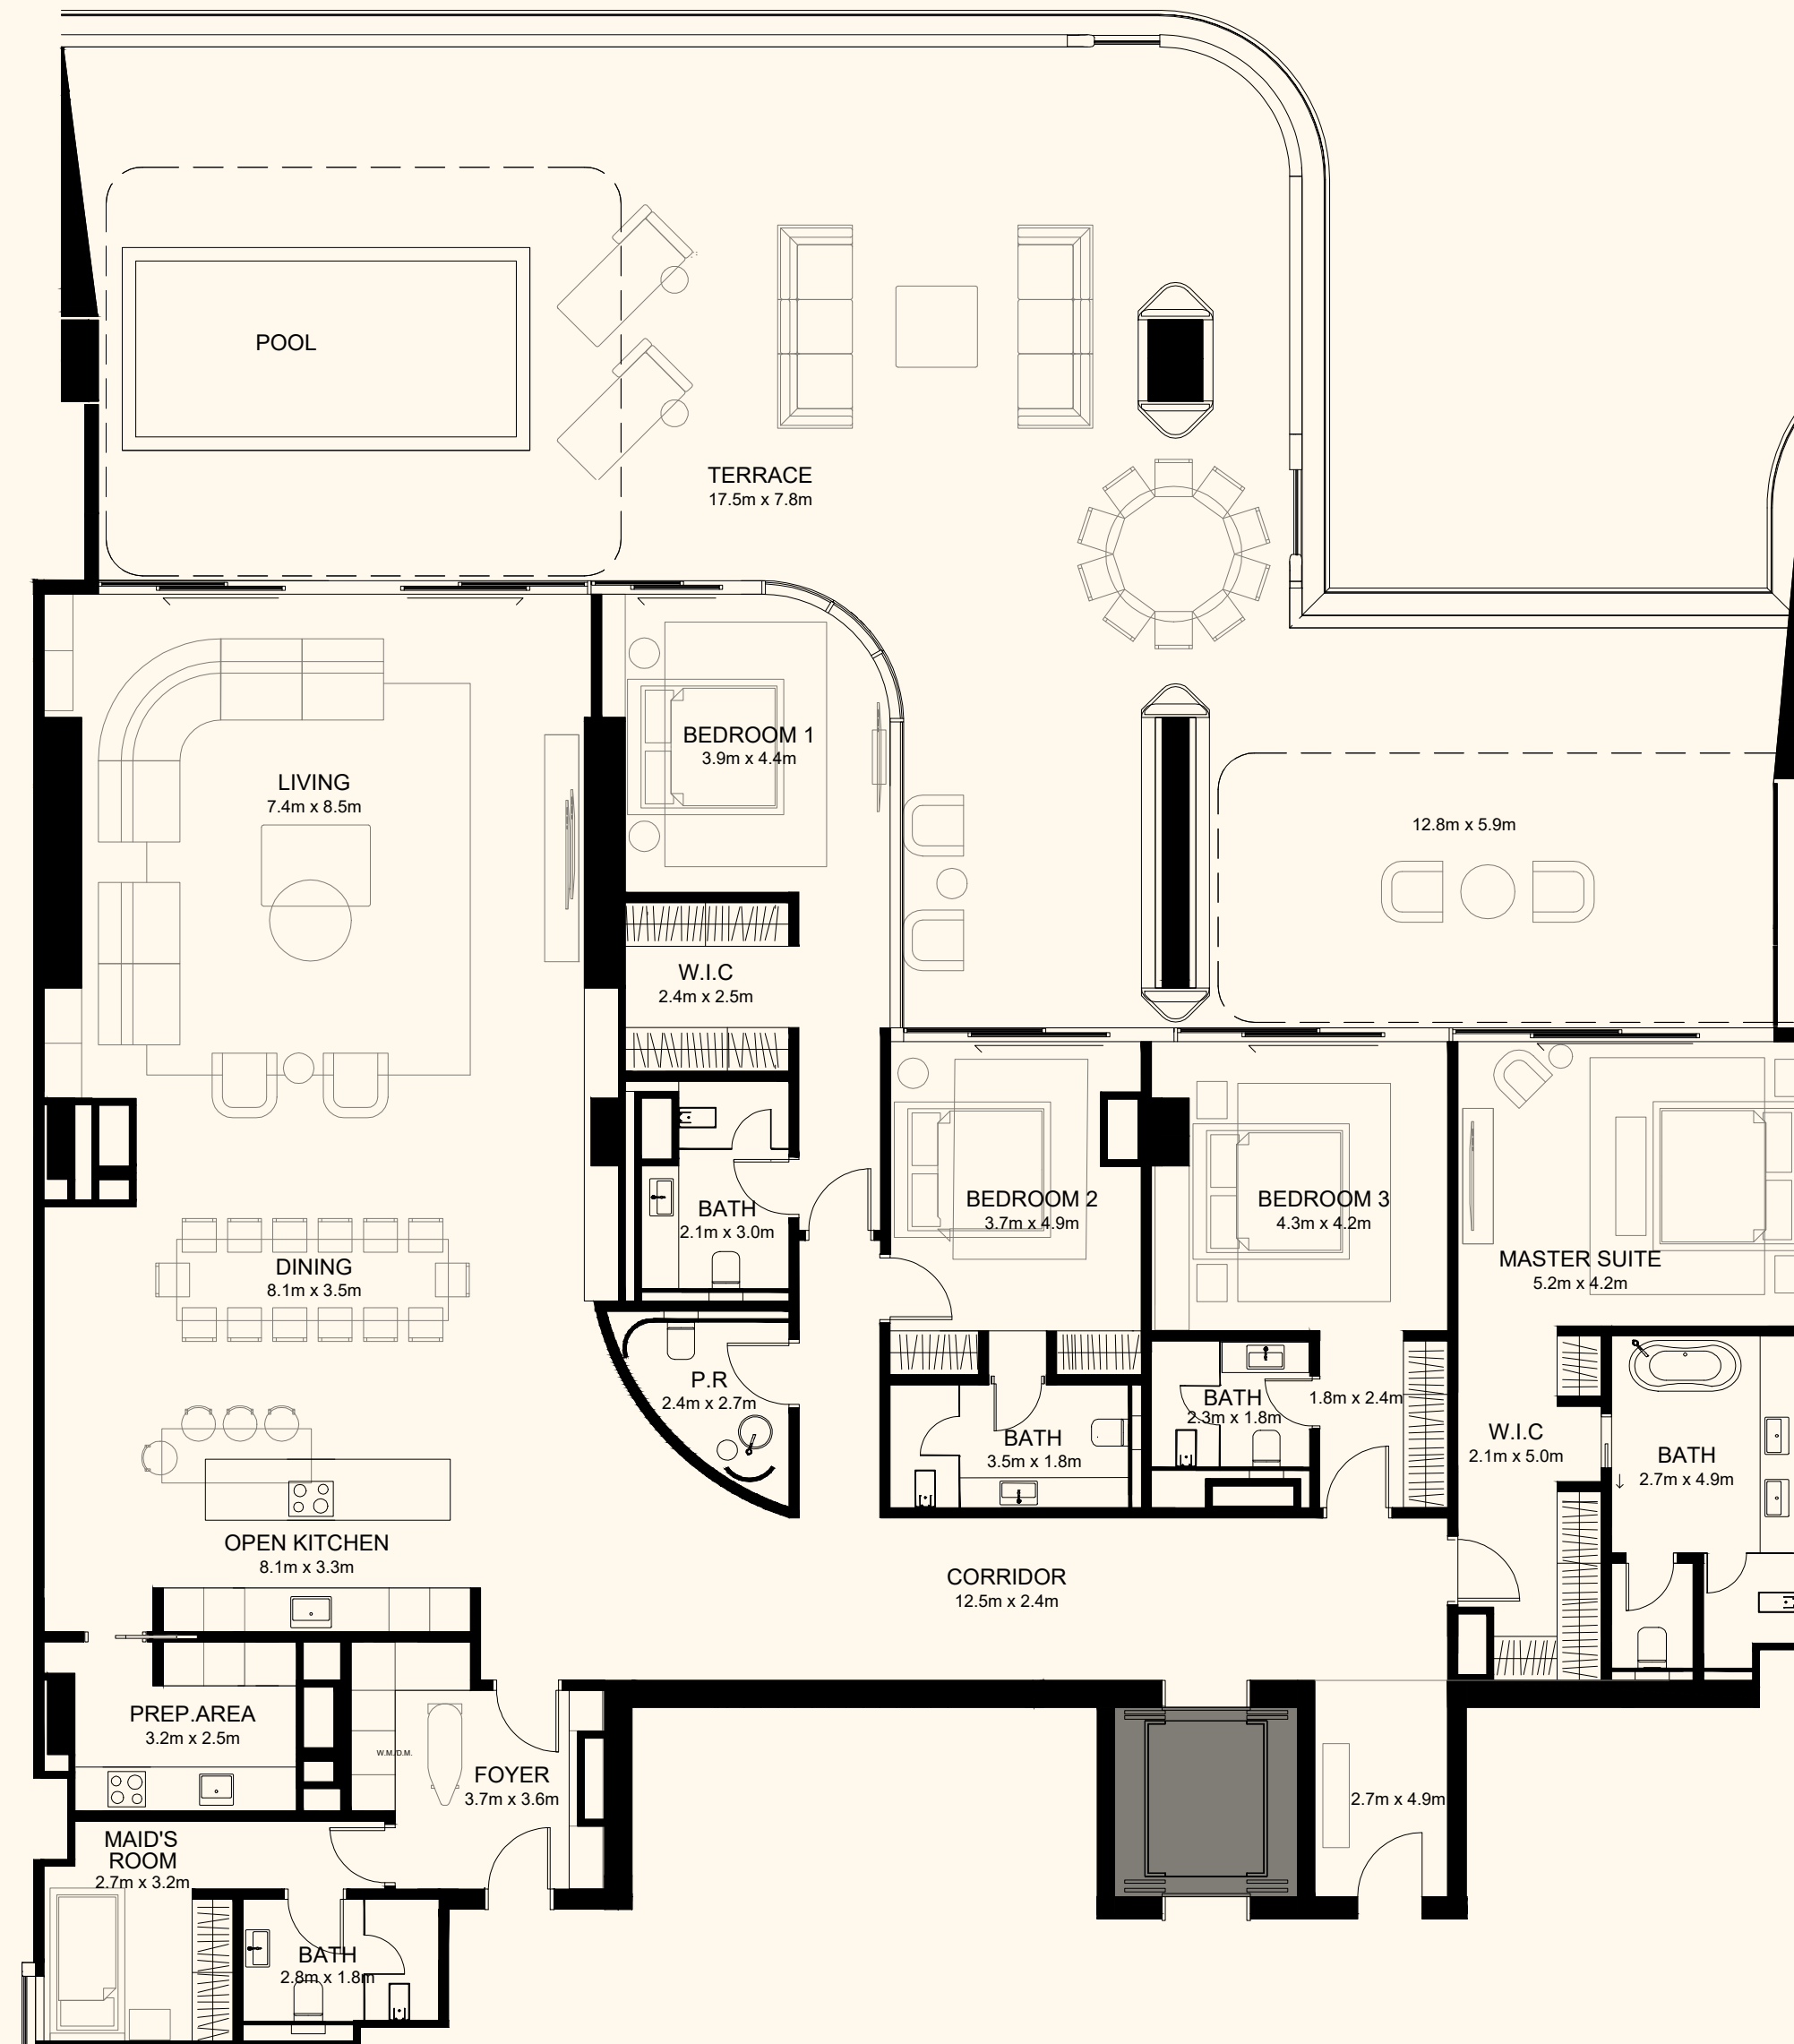

ORLA

) (*Dorchester Collection*

DUBAI

Sea View

Beach View

Unit 1008

4 Bedroom Simplex | 5 Bathrooms | 4 Parking Spaces

Residence	4,059 sq. ft.	377 sq. mt.
Terrace	2,473 sq. ft.	230 sq. mt.
Total	6,532 sq. ft.	607 sq. mt.

ORLA

) (*Dorchester Collection*

DUBAI

Sea View

Beach View

Unit 1011

2 Bedrooms | 3 Bathrooms | 2 Parking Spaces

Residence	2,677 sq. ft.	249 sq. mt.
Terrace	808 sq. ft.	75 sq. mt.
<hr/>		
Total	3,485 sq. ft.	324 sq. mt.