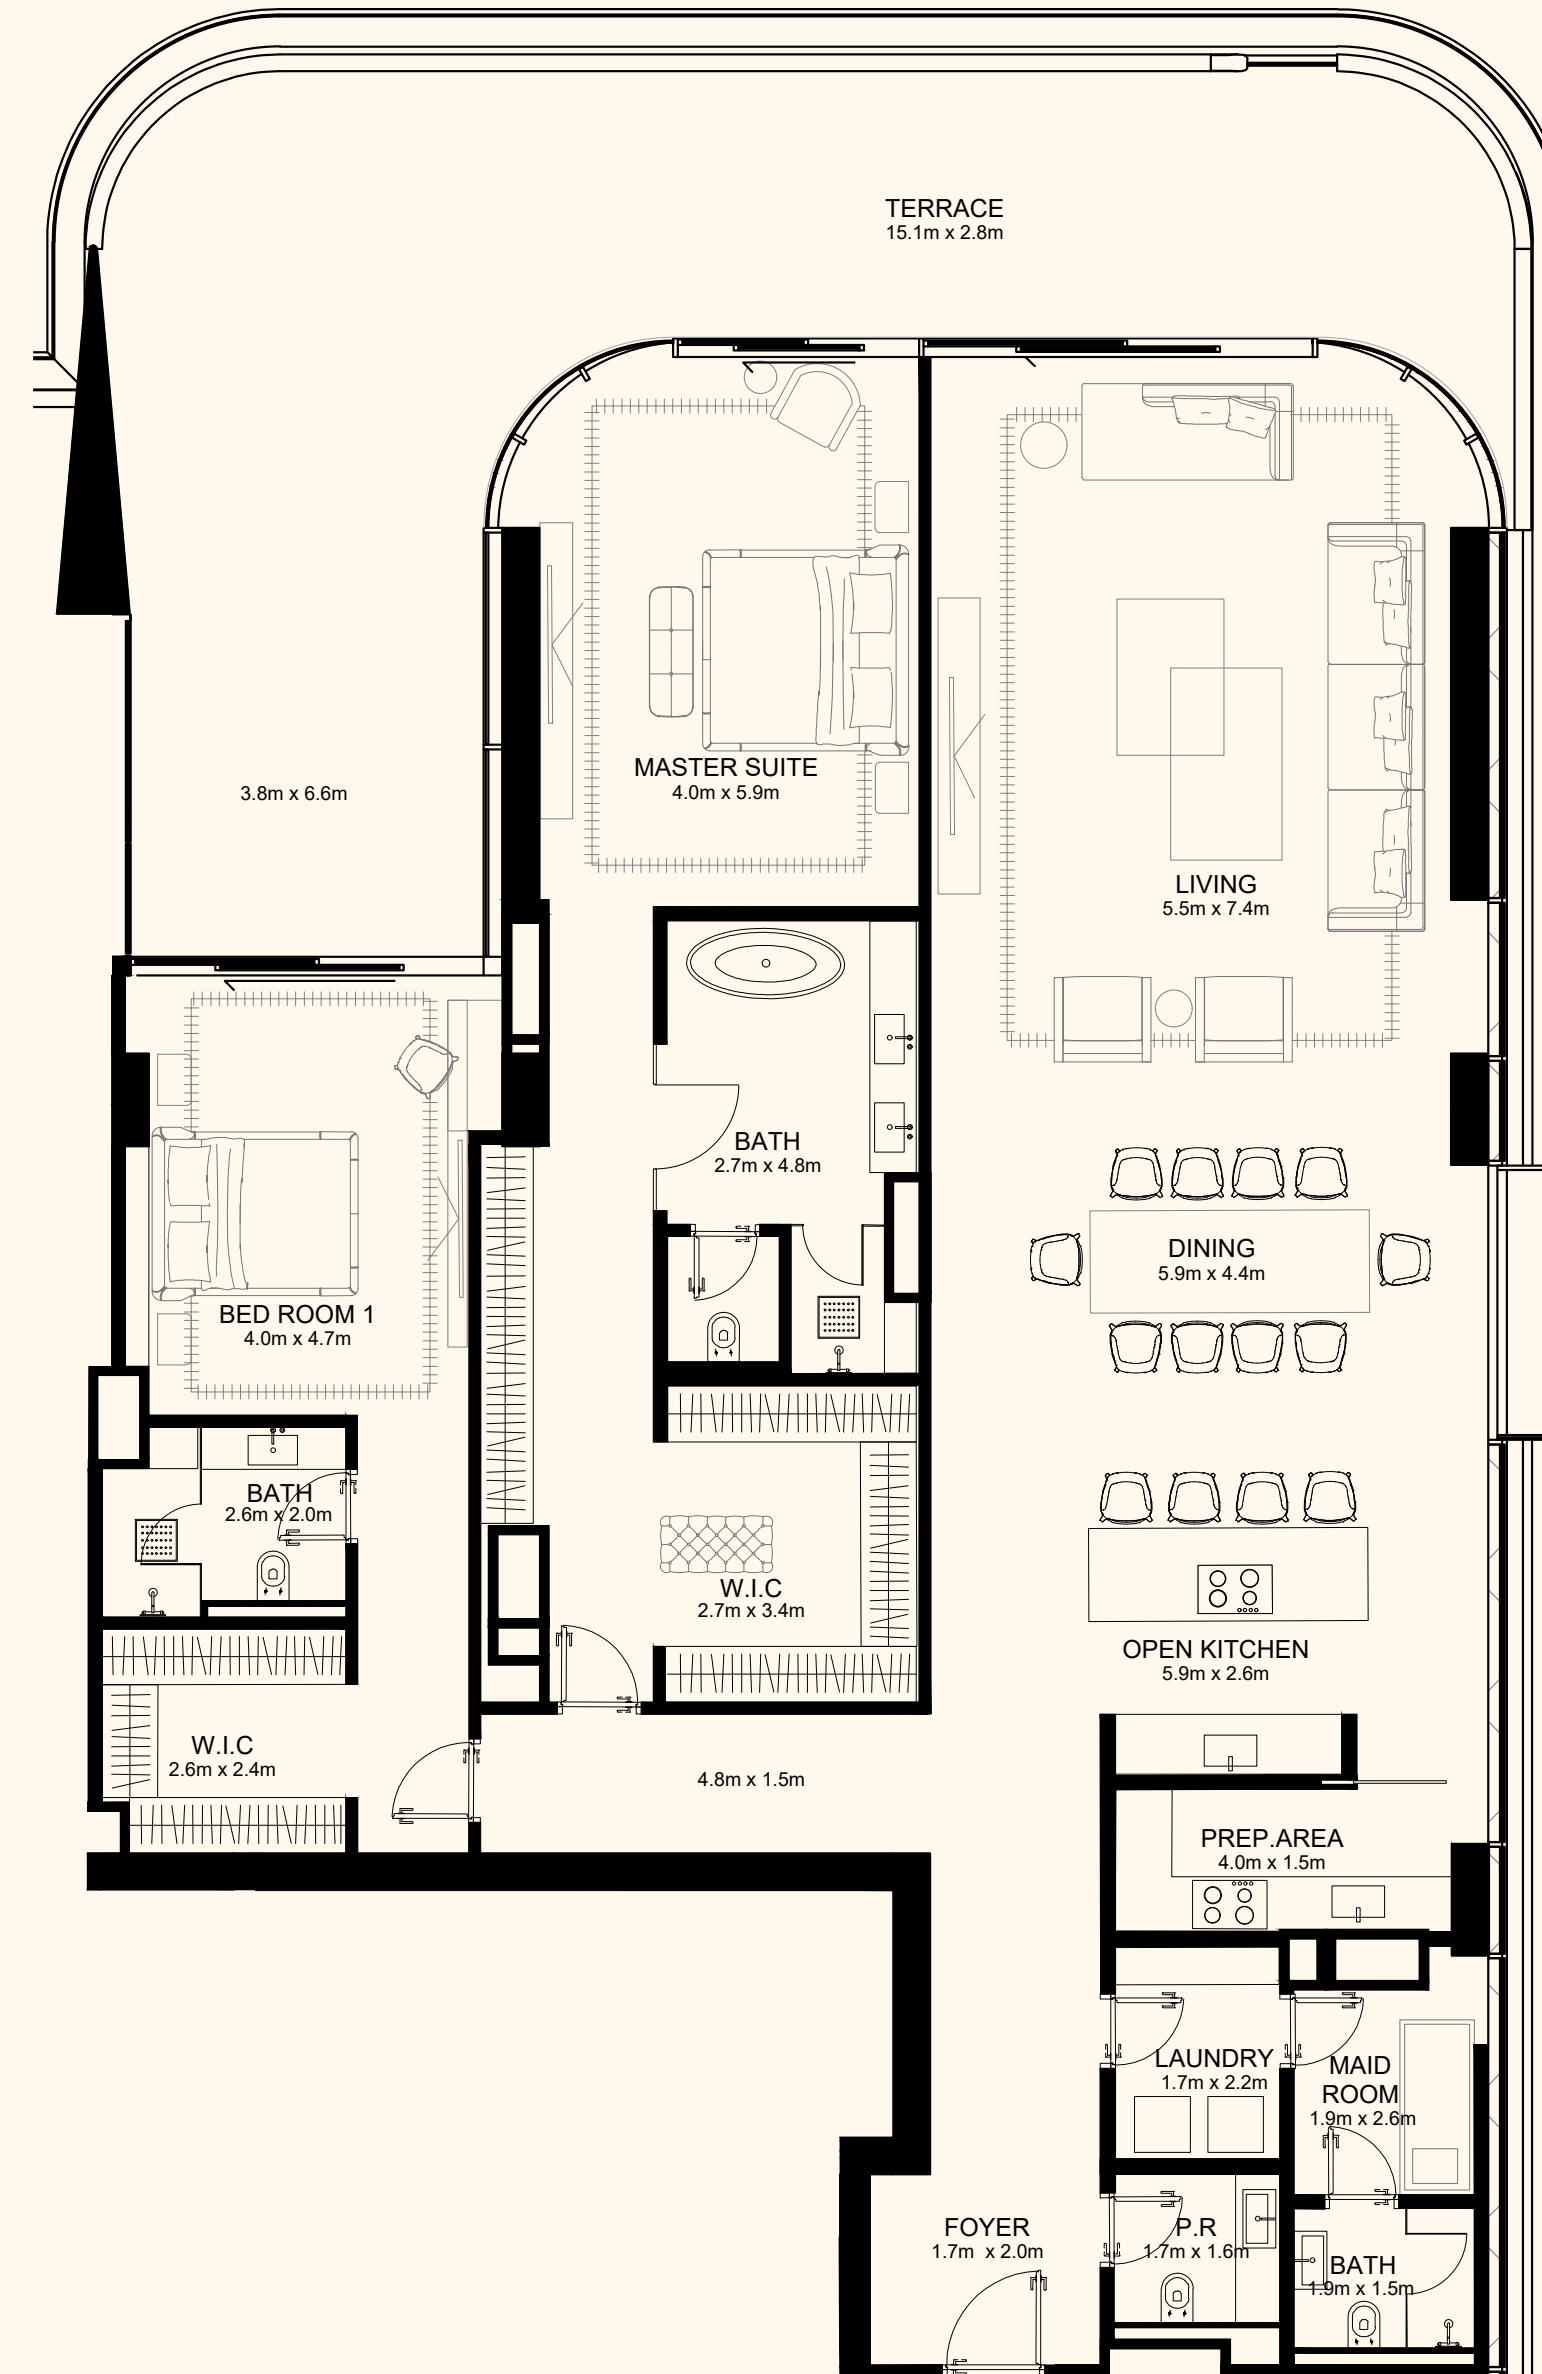

ORLA

) (*Dorchester Collection*

DUBAI

Sea View

Beach View

Unit 1008

4 Bedroom Simplex | 5 Bathrooms | 4 Parking Spaces

Residence	4,059 sq. ft.	377 sq. mt.
Terrace	2,473 sq. ft.	230 sq. mt.
Total	6,532 sq. ft.	607 sq. mt.

ORLA

) (*Dorchester Collection*

DUBAI

Sea View

Beach View

Unit 1011

2 Bedrooms | 3 Bathrooms | 2 Parking Spaces

Residence	2,677 sq. ft.	249 sq. mt.
Terrace	808 sq. ft.	75 sq. mt.
<hr/>		
Total	3,485 sq. ft.	324 sq. mt.

ORLA

) (*Dorchester Collection*

DUBAI

Sea View

Beach View

Unit 1103

2 Bedroom Simplex | 4 Bathrooms | 2 Parking Spaces

Residence	2,978 sq. ft.	277 sq. mt.
Terrace	321 sq. ft.	30 sq. mt.
Total	3,299 sq. ft.	307 sq. mt.