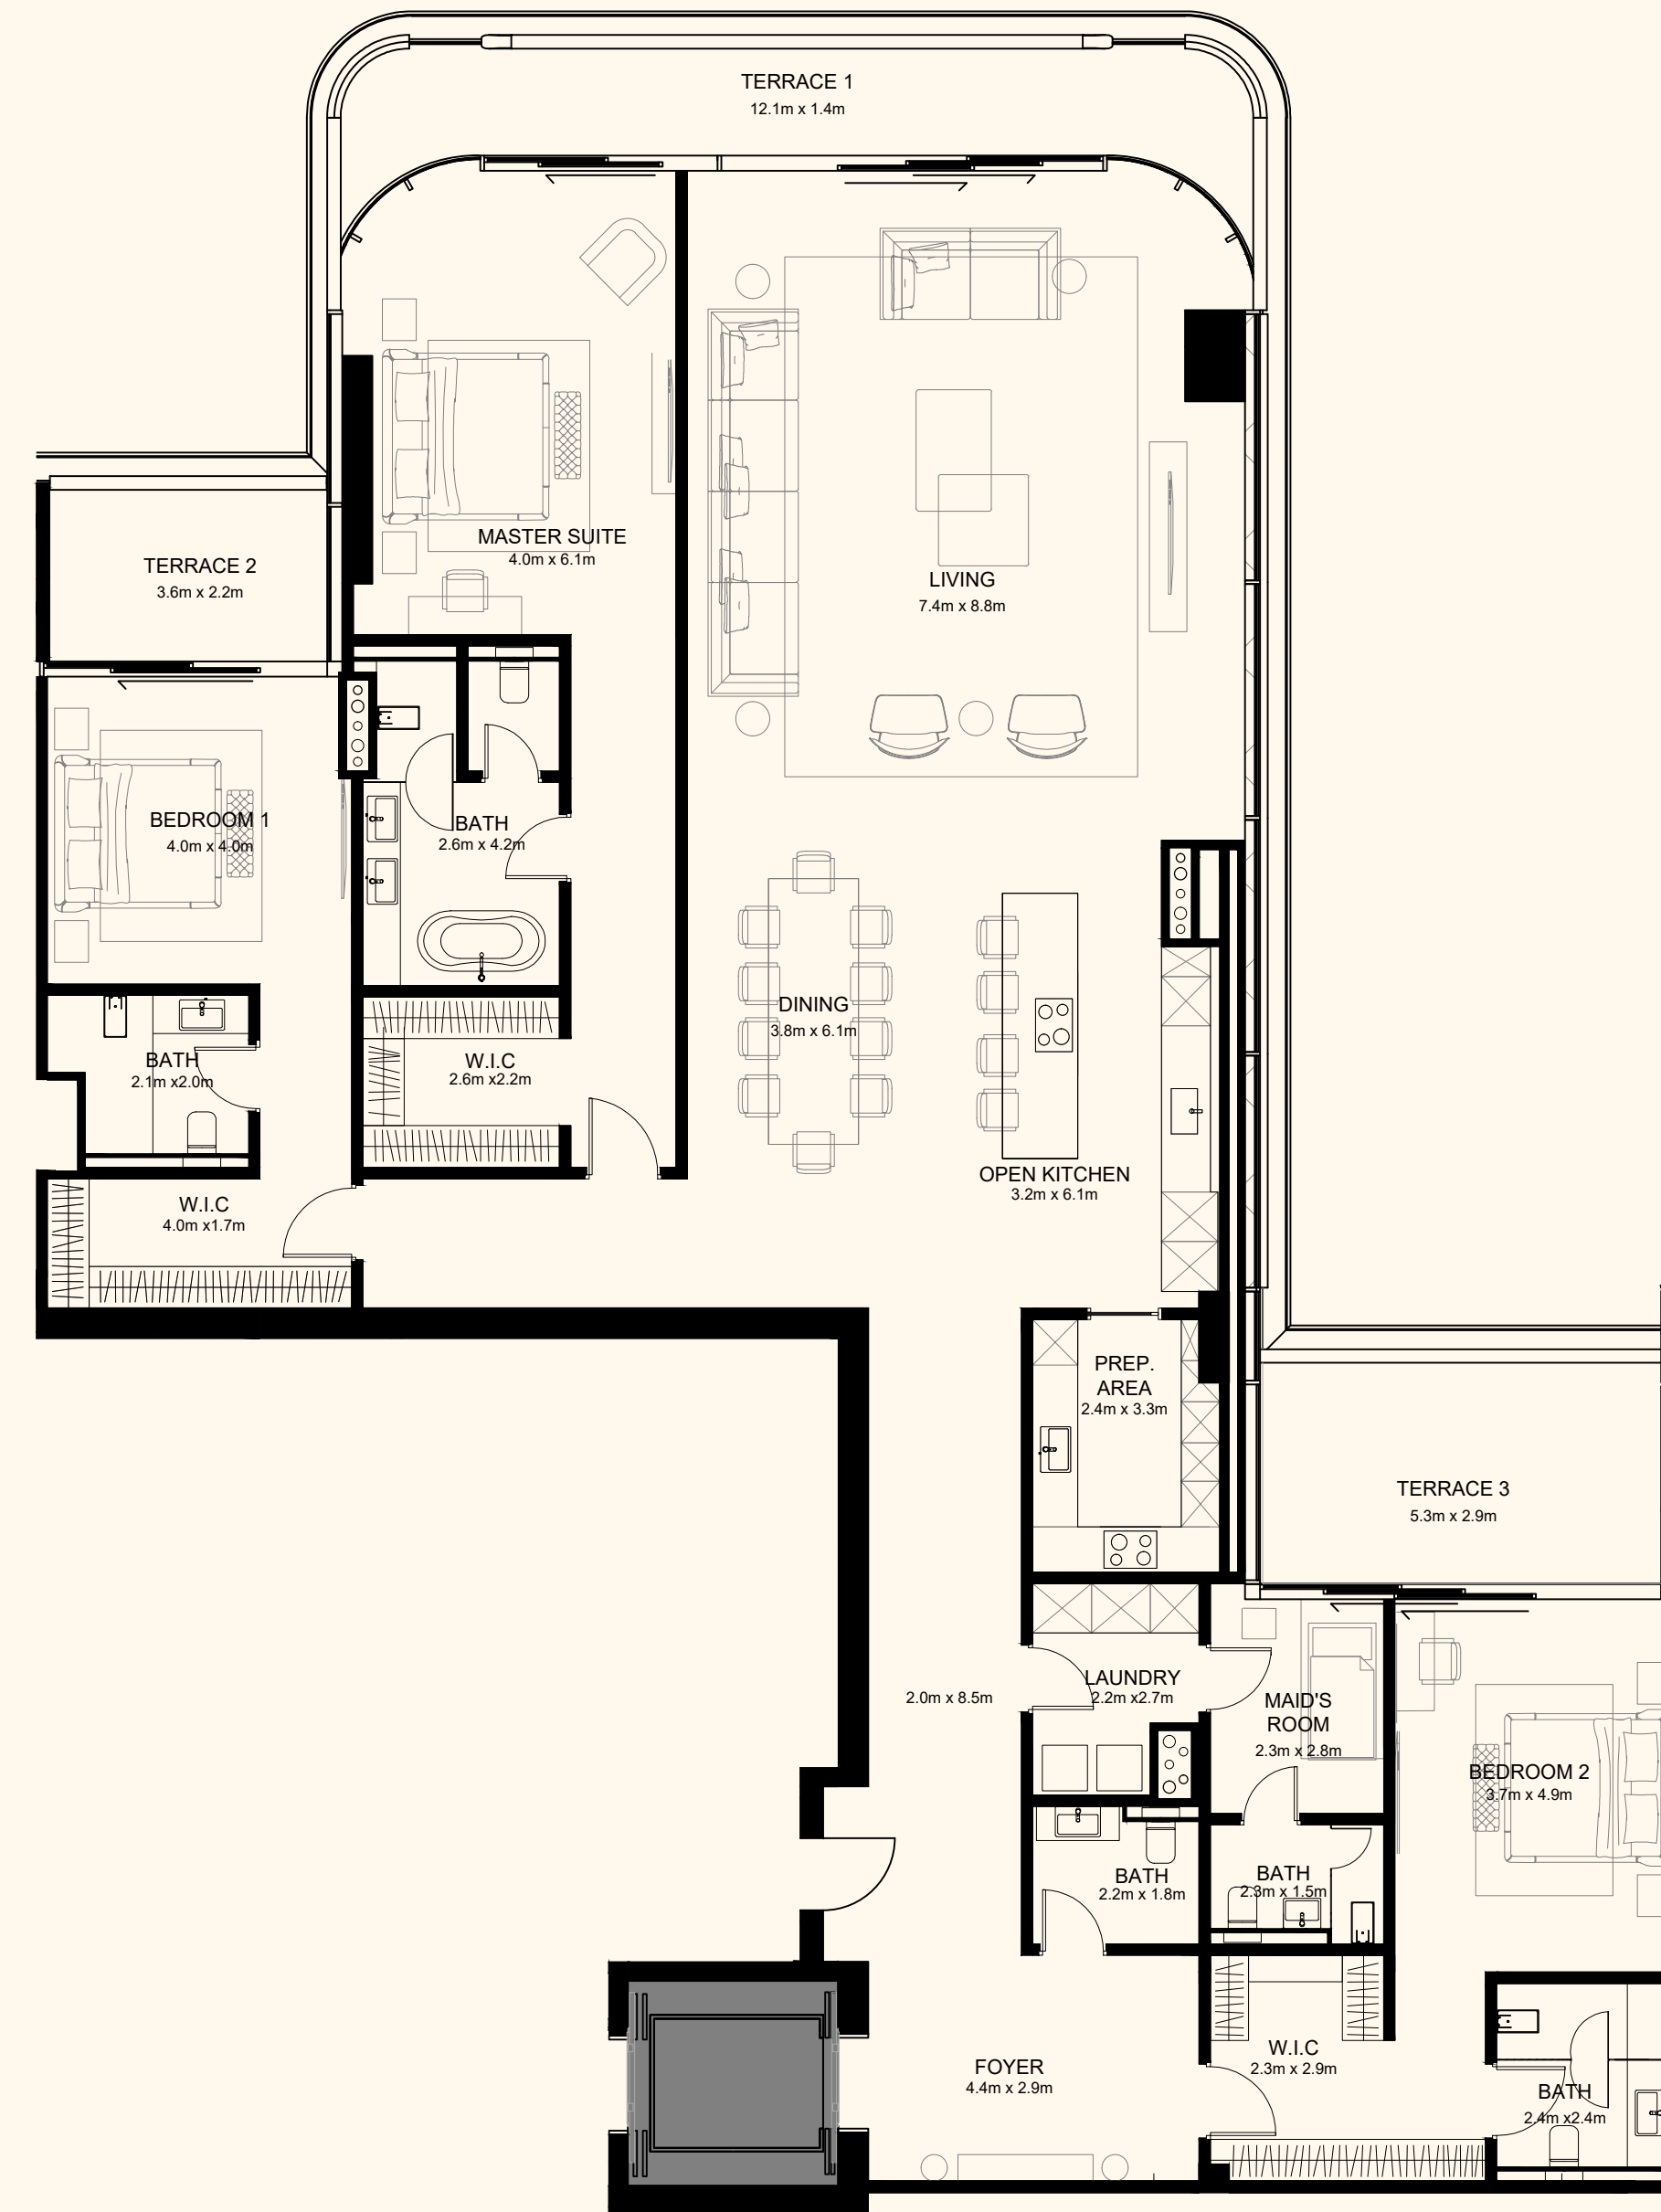

ORLA

) (*Dorchester Collection*

DUBAI

Sea View

Beach View

Unit 1103

2 Bedroom Simplex | 4 Bathrooms | 2 Parking Spaces

Residence	2,978 sq. ft.	277 sq. mt.
Terrace	321 sq. ft.	30 sq. mt.
Total	3,299 sq. ft.	307 sq. mt.

ORLA

Dorchester Collection

DUBAI

Sea View

Beach View

Unit 1104

3 Bedroom Simplex | 5 Bathrooms | 3 Parking Spaces

Residence	3,477 sq. ft.	323 sq. mt.
Terrace	528 sq. ft.	49 sq. mt.
Total	4,004 sq. ft.	372 sq. mt.

ORLA

) (*Dorchester Collection*

DUBAI

Sea View

Beach View

Unit 1105

3 Bedroom Simplex | 5 Bathrooms | 3 Parking Spaces

Residence	3,467 sq. ft.	322 sq. mt.
Terrace	802 sq. ft.	75 sq. mt.
Total	4,269 sq. ft.	397 sq. mt.