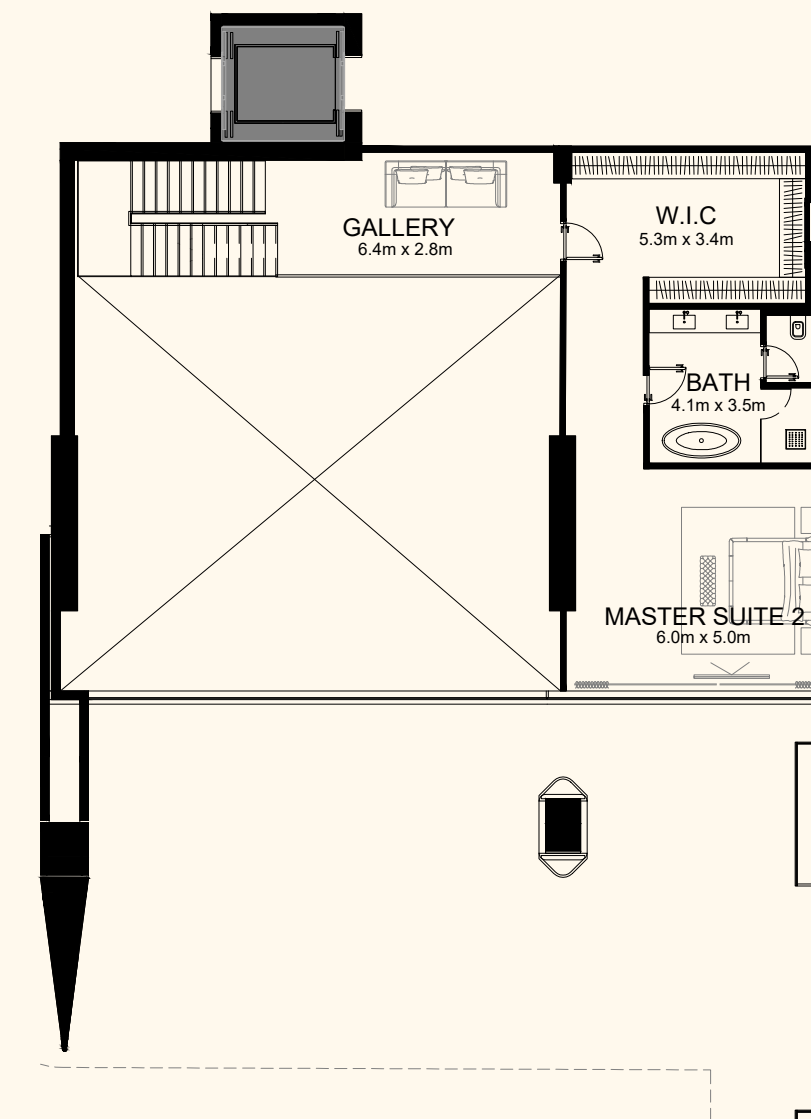

ORLA

) (*Dorchester Collection*
DUBAI

Sea View

Beach View

Unit 603

4 Bedroom Simplex | 6 Bathrooms | 4 Parking Spaces

Residence	4,191 sq. ft.	389 sq. mt.
Terrace	3,037 sq. ft.	282 sq. mt.
Total	7,228 sq. ft.	672 sq. mt.

ORLA

) (*Dorchester Collection*

DUBAI

Sea View

Beach View

Unit 606

4 Bedroom Duplex | 6 Bathrooms | 4 Parking Spaces

Residence	7,037 sq. ft.	654 sq. mt.
Terrace	3,124 sq. ft.	290 sq. mt.
Total	10,160 sq. ft.	944 sq. mt.

Lower Level

Upper Level

ORLA

) (*Dorchester Collection*

DUBAI

Sea View

Beach View

Unit 608