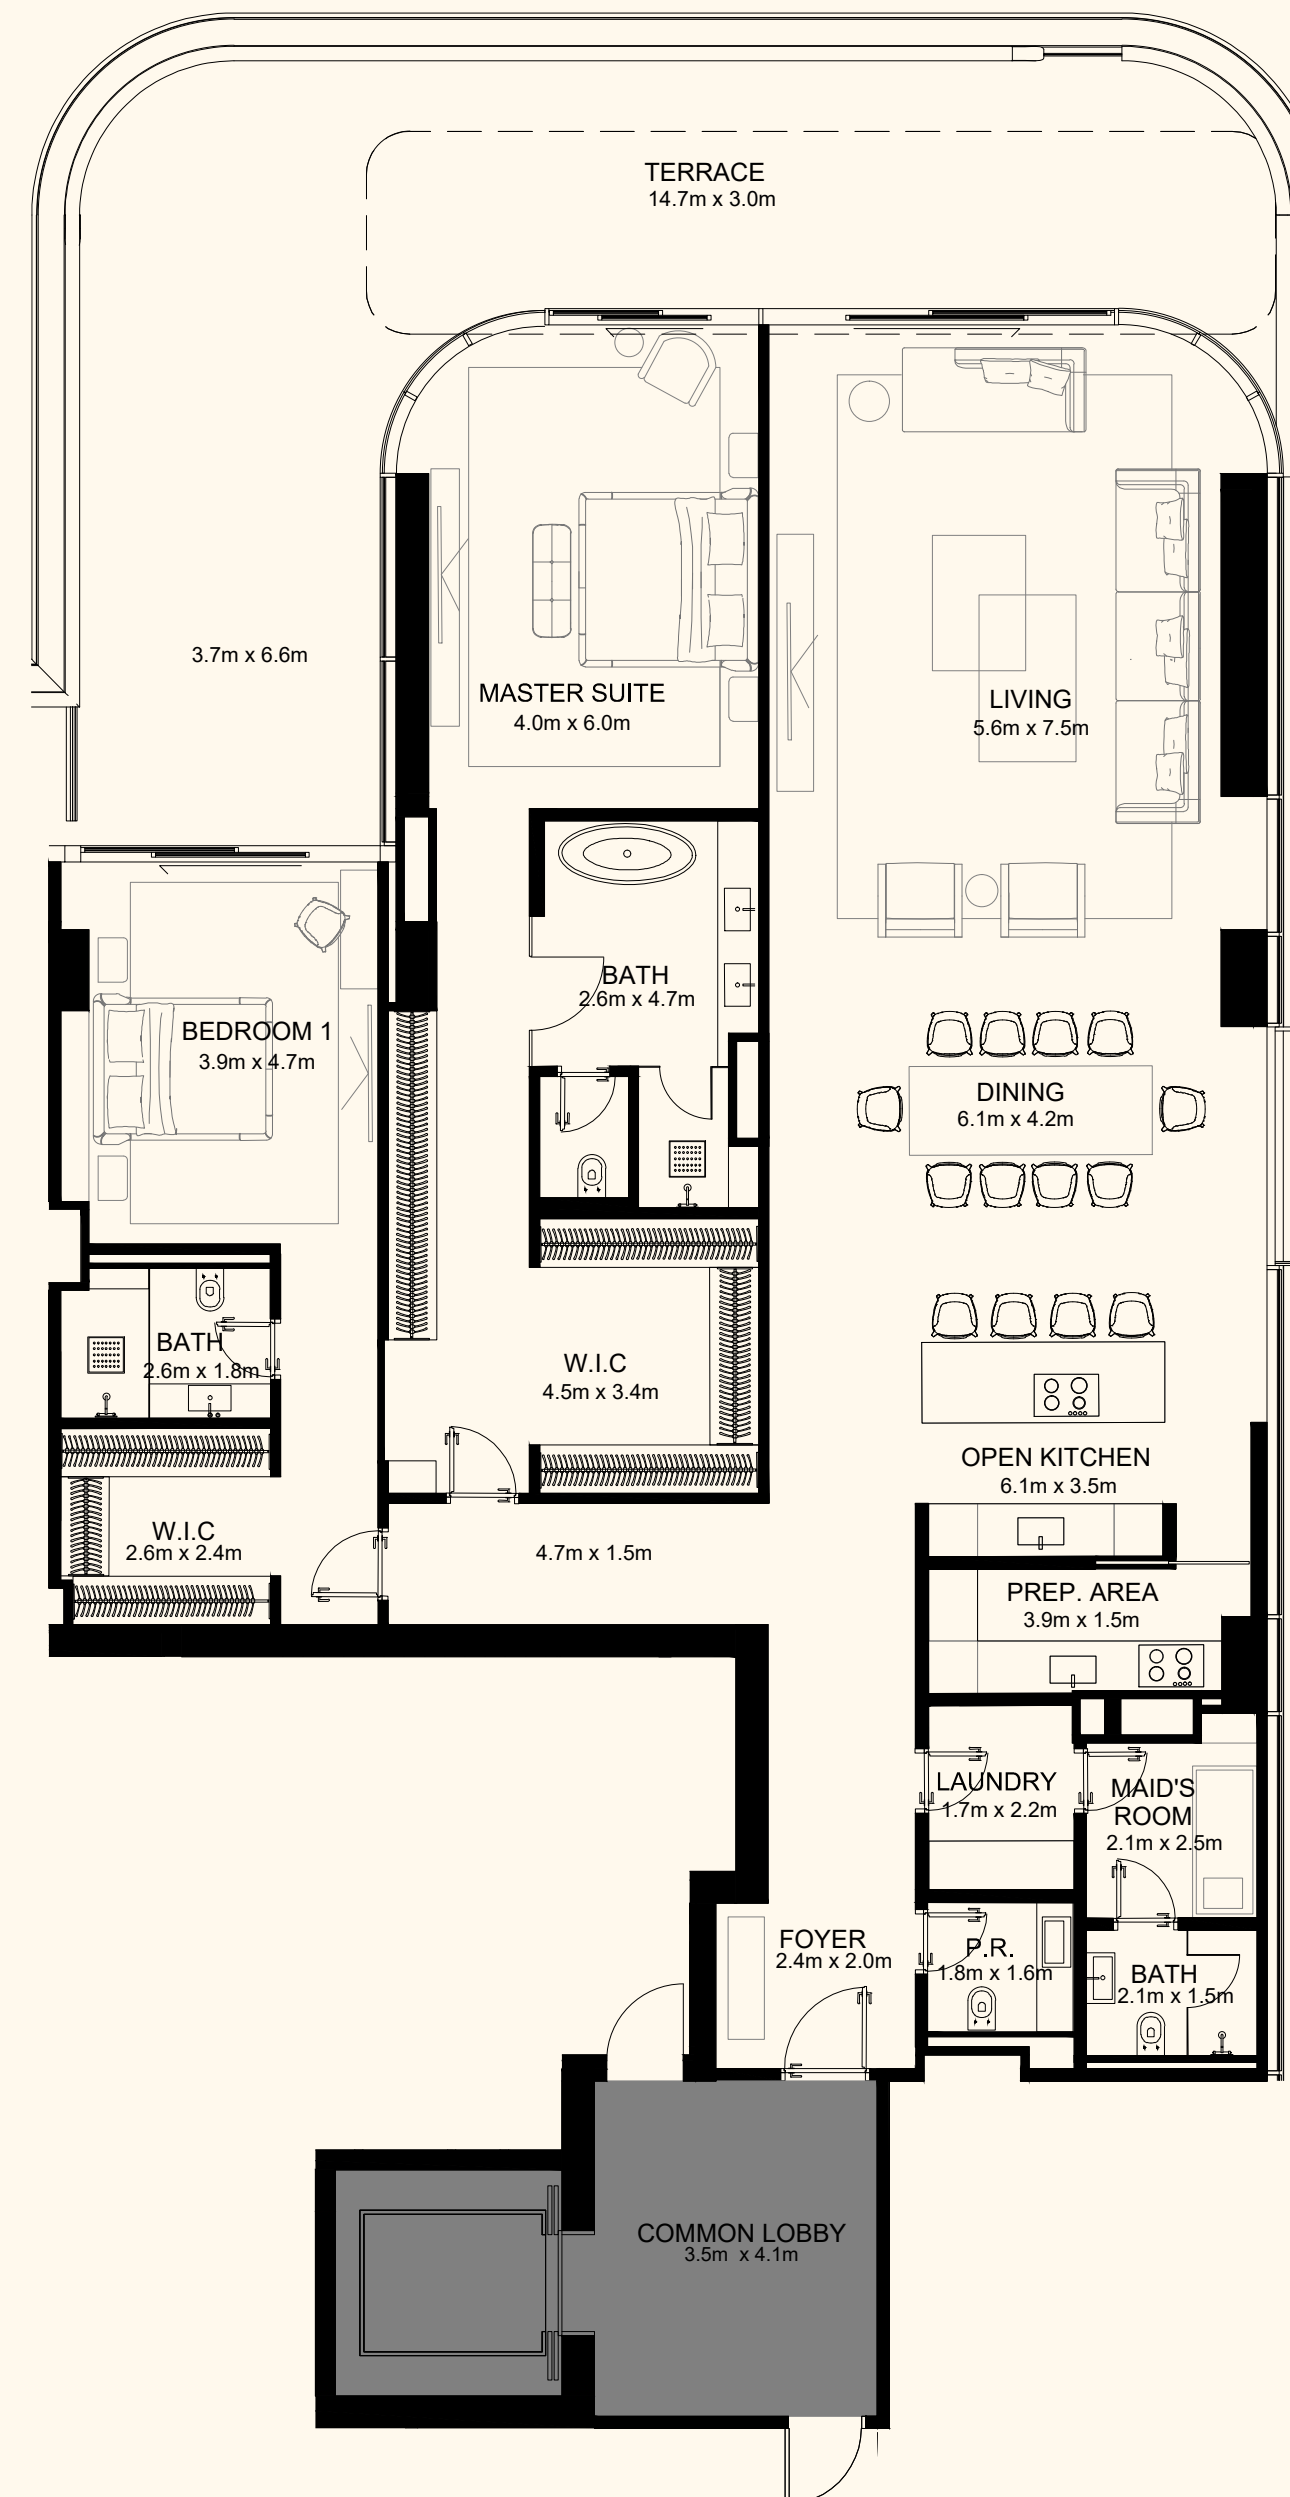

ORLA

) (*Dorchester Collection*

DUBAI

Sea View

Beach View

Unit 408

4 Bedroom Simplex | 6 Bathrooms | 4 Parking Spaces

Residence	4,450 sq. ft.	413 sq. mt.
Terrace	2,917 sq. ft.	271 sq. mt.
Total	7,366 sq. ft.	684 sq. mt.

ORLA

) (*Dorchester Collection*

DUBAI

Sea View

Beach View

Unit 411

2 Bedroom Simplex | 4 Bathrooms | 2 Parking Spaces

Residence	2,703 sq. ft.	251 sq. mt.
Terrace	795 sq. ft.	74 sq. mt.
Total	3,498 sq. ft.	325 sq. mt.

ORLA

) (*Dorchester Collection*

DUBAI

Sea View

Beach View

Unit 502

3 Bedroom Simplex | 5 Bathrooms | 3 Parking Spaces

Residence	3,918 sq. ft.	364 sq. mt.
Terrace	431 sq. ft.	40 sq. mt.
<hr/>		
Total	4,348 sq. ft.	404 sq. mt.

ORLA

) (*Dorchester Collection*

DUBAI

Sea View

Beach View

Unit 503

4 Bedroom Simplex | 6 Bathrooms | 4 Parking Spaces

Residence	4,147 sq. ft.	385 sq. mt.
Terrace	235 sq. ft.	22 sq. mt.
Total	4,382 sq. ft.	407 sq. mt.