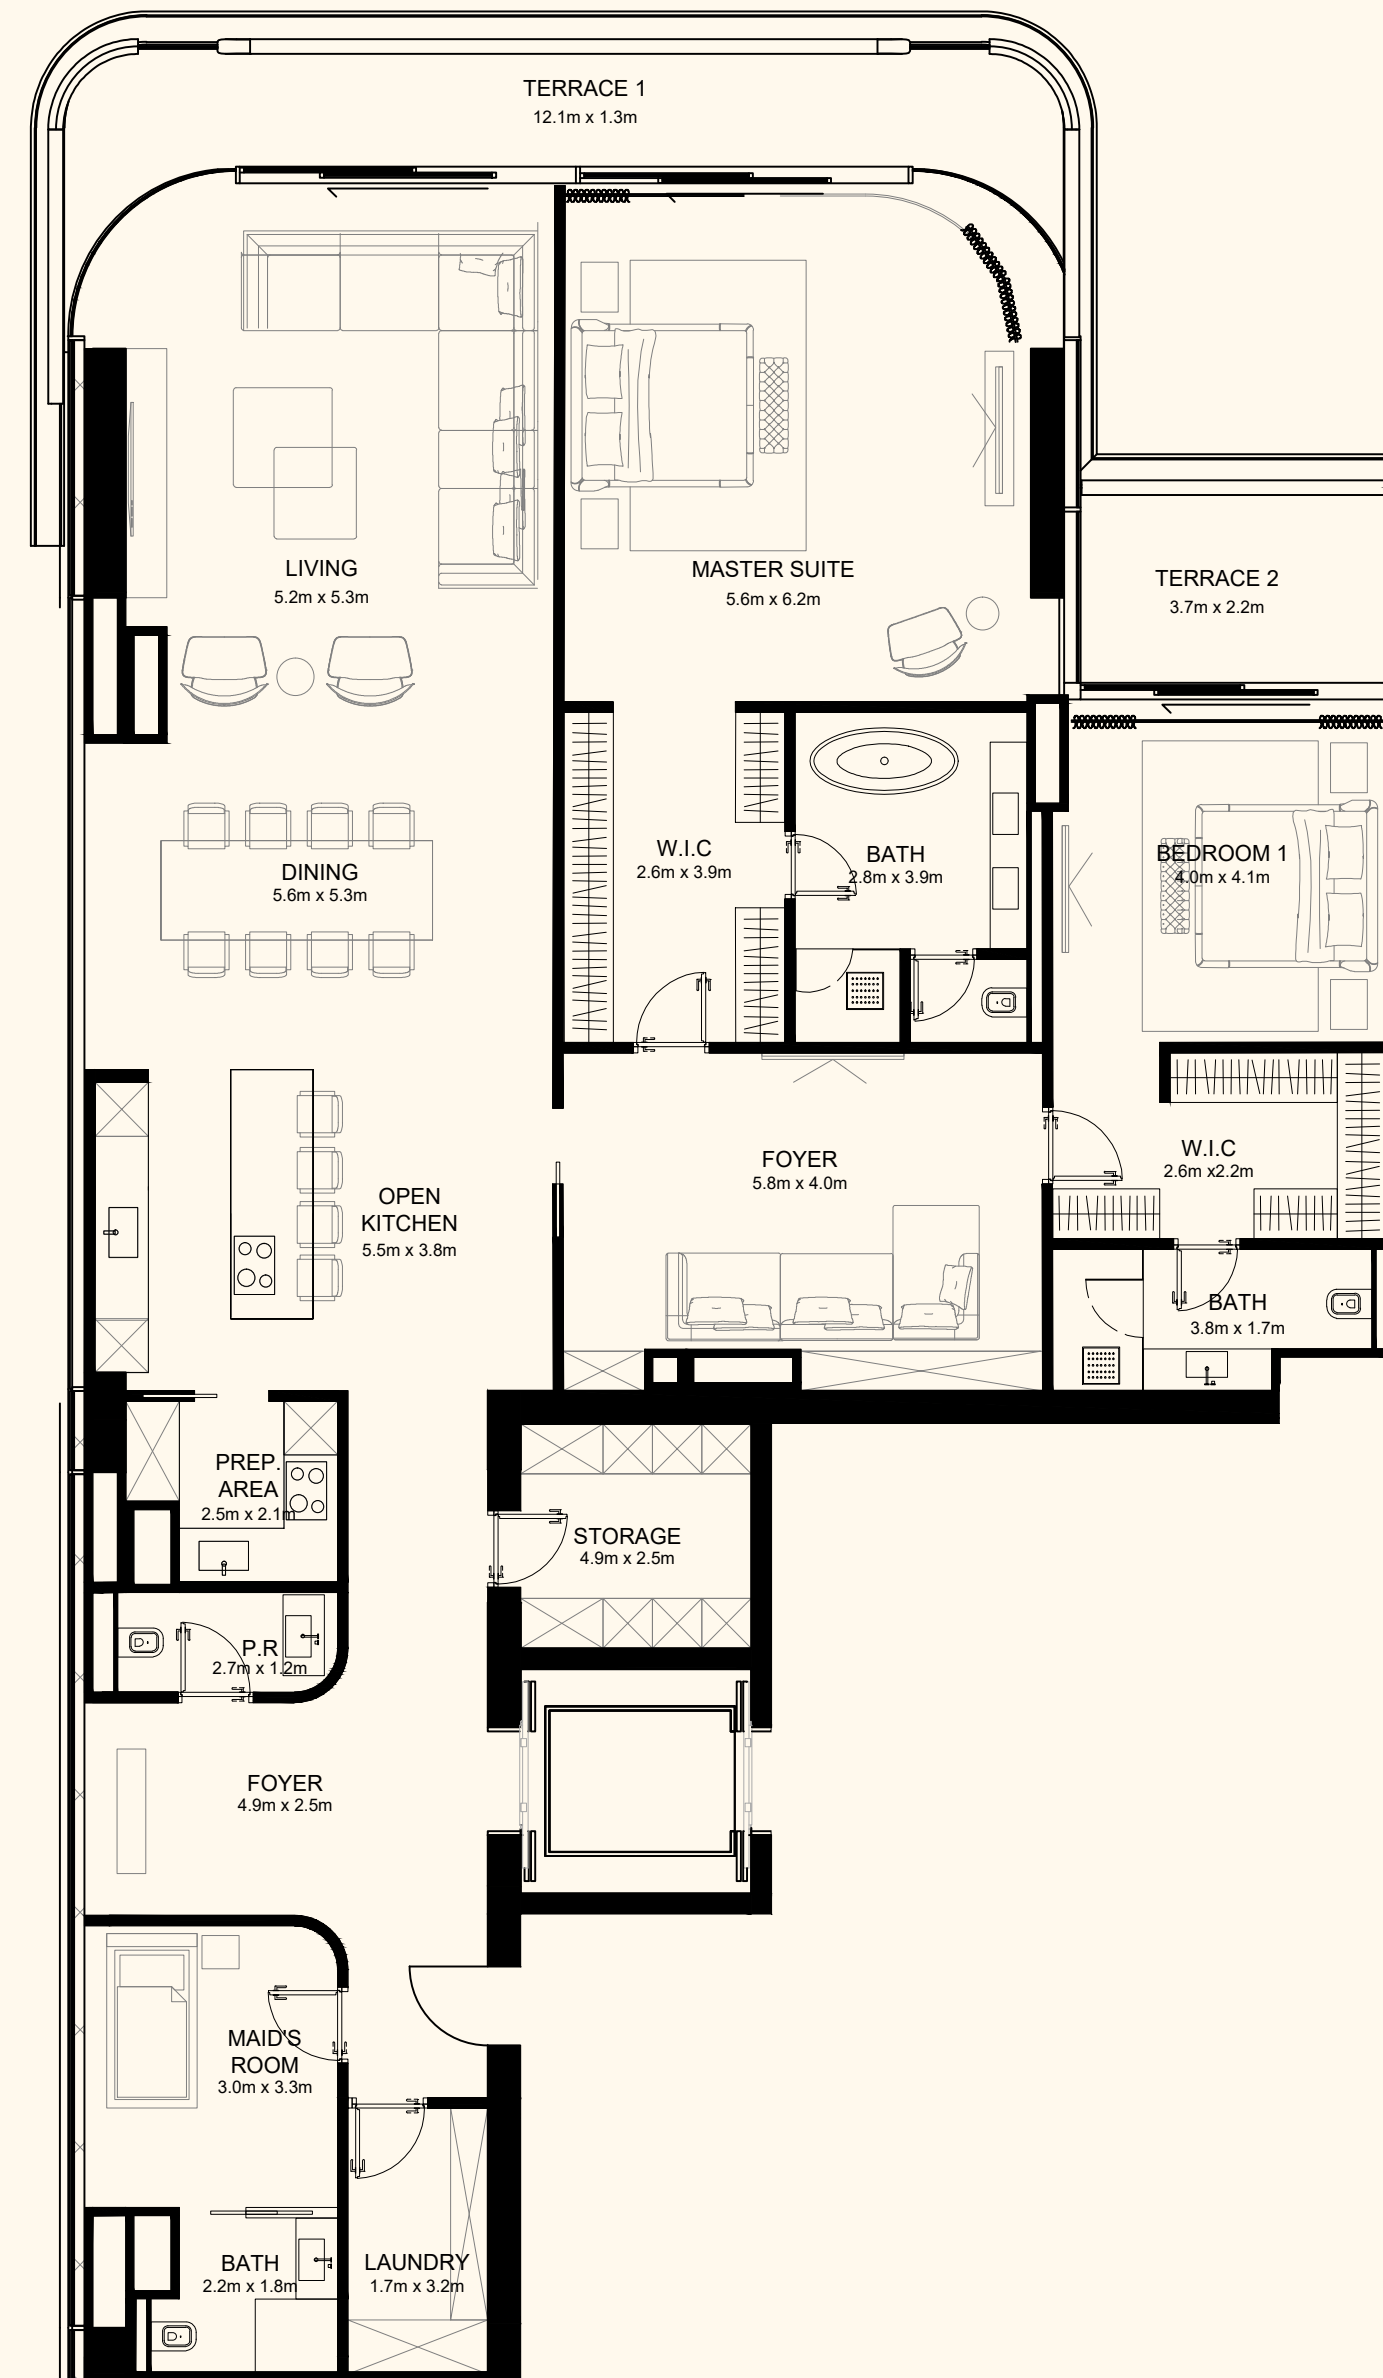

ORLA

) (*Dorchester Collection*

DUBAI

Sea View

Beach View

Unit 1011

2 Bedrooms | 3 Bathrooms | 2 Parking Spaces

Residence	2,677 sq. ft.	249 sq. mt.
Terrace	808 sq. ft.	75 sq. mt.
<hr/>		
Total	3,485 sq. ft.	324 sq. mt.

ORLA

) (*Dorchester Collection*

DUBAI

Sea View

Beach View

Unit 1103

2 Bedroom Simplex | 4 Bathrooms | 2 Parking Spaces

Residence	2,978 sq. ft.	277 sq. mt.
Terrace	321 sq. ft.	30 sq. mt.
Total	3,299 sq. ft.	307 sq. mt.

ORLA

Dorchester Collection

DUBAI

Sea View

Beach View

Unit 1104

3 Bedroom Simplex | 5 Bathrooms | 3 Parking Spaces

Residence	3,477 sq. ft.	323 sq. mt.
Terrace	528 sq. ft.	49 sq. mt.
Total	4,004 sq. ft.	372 sq. mt.