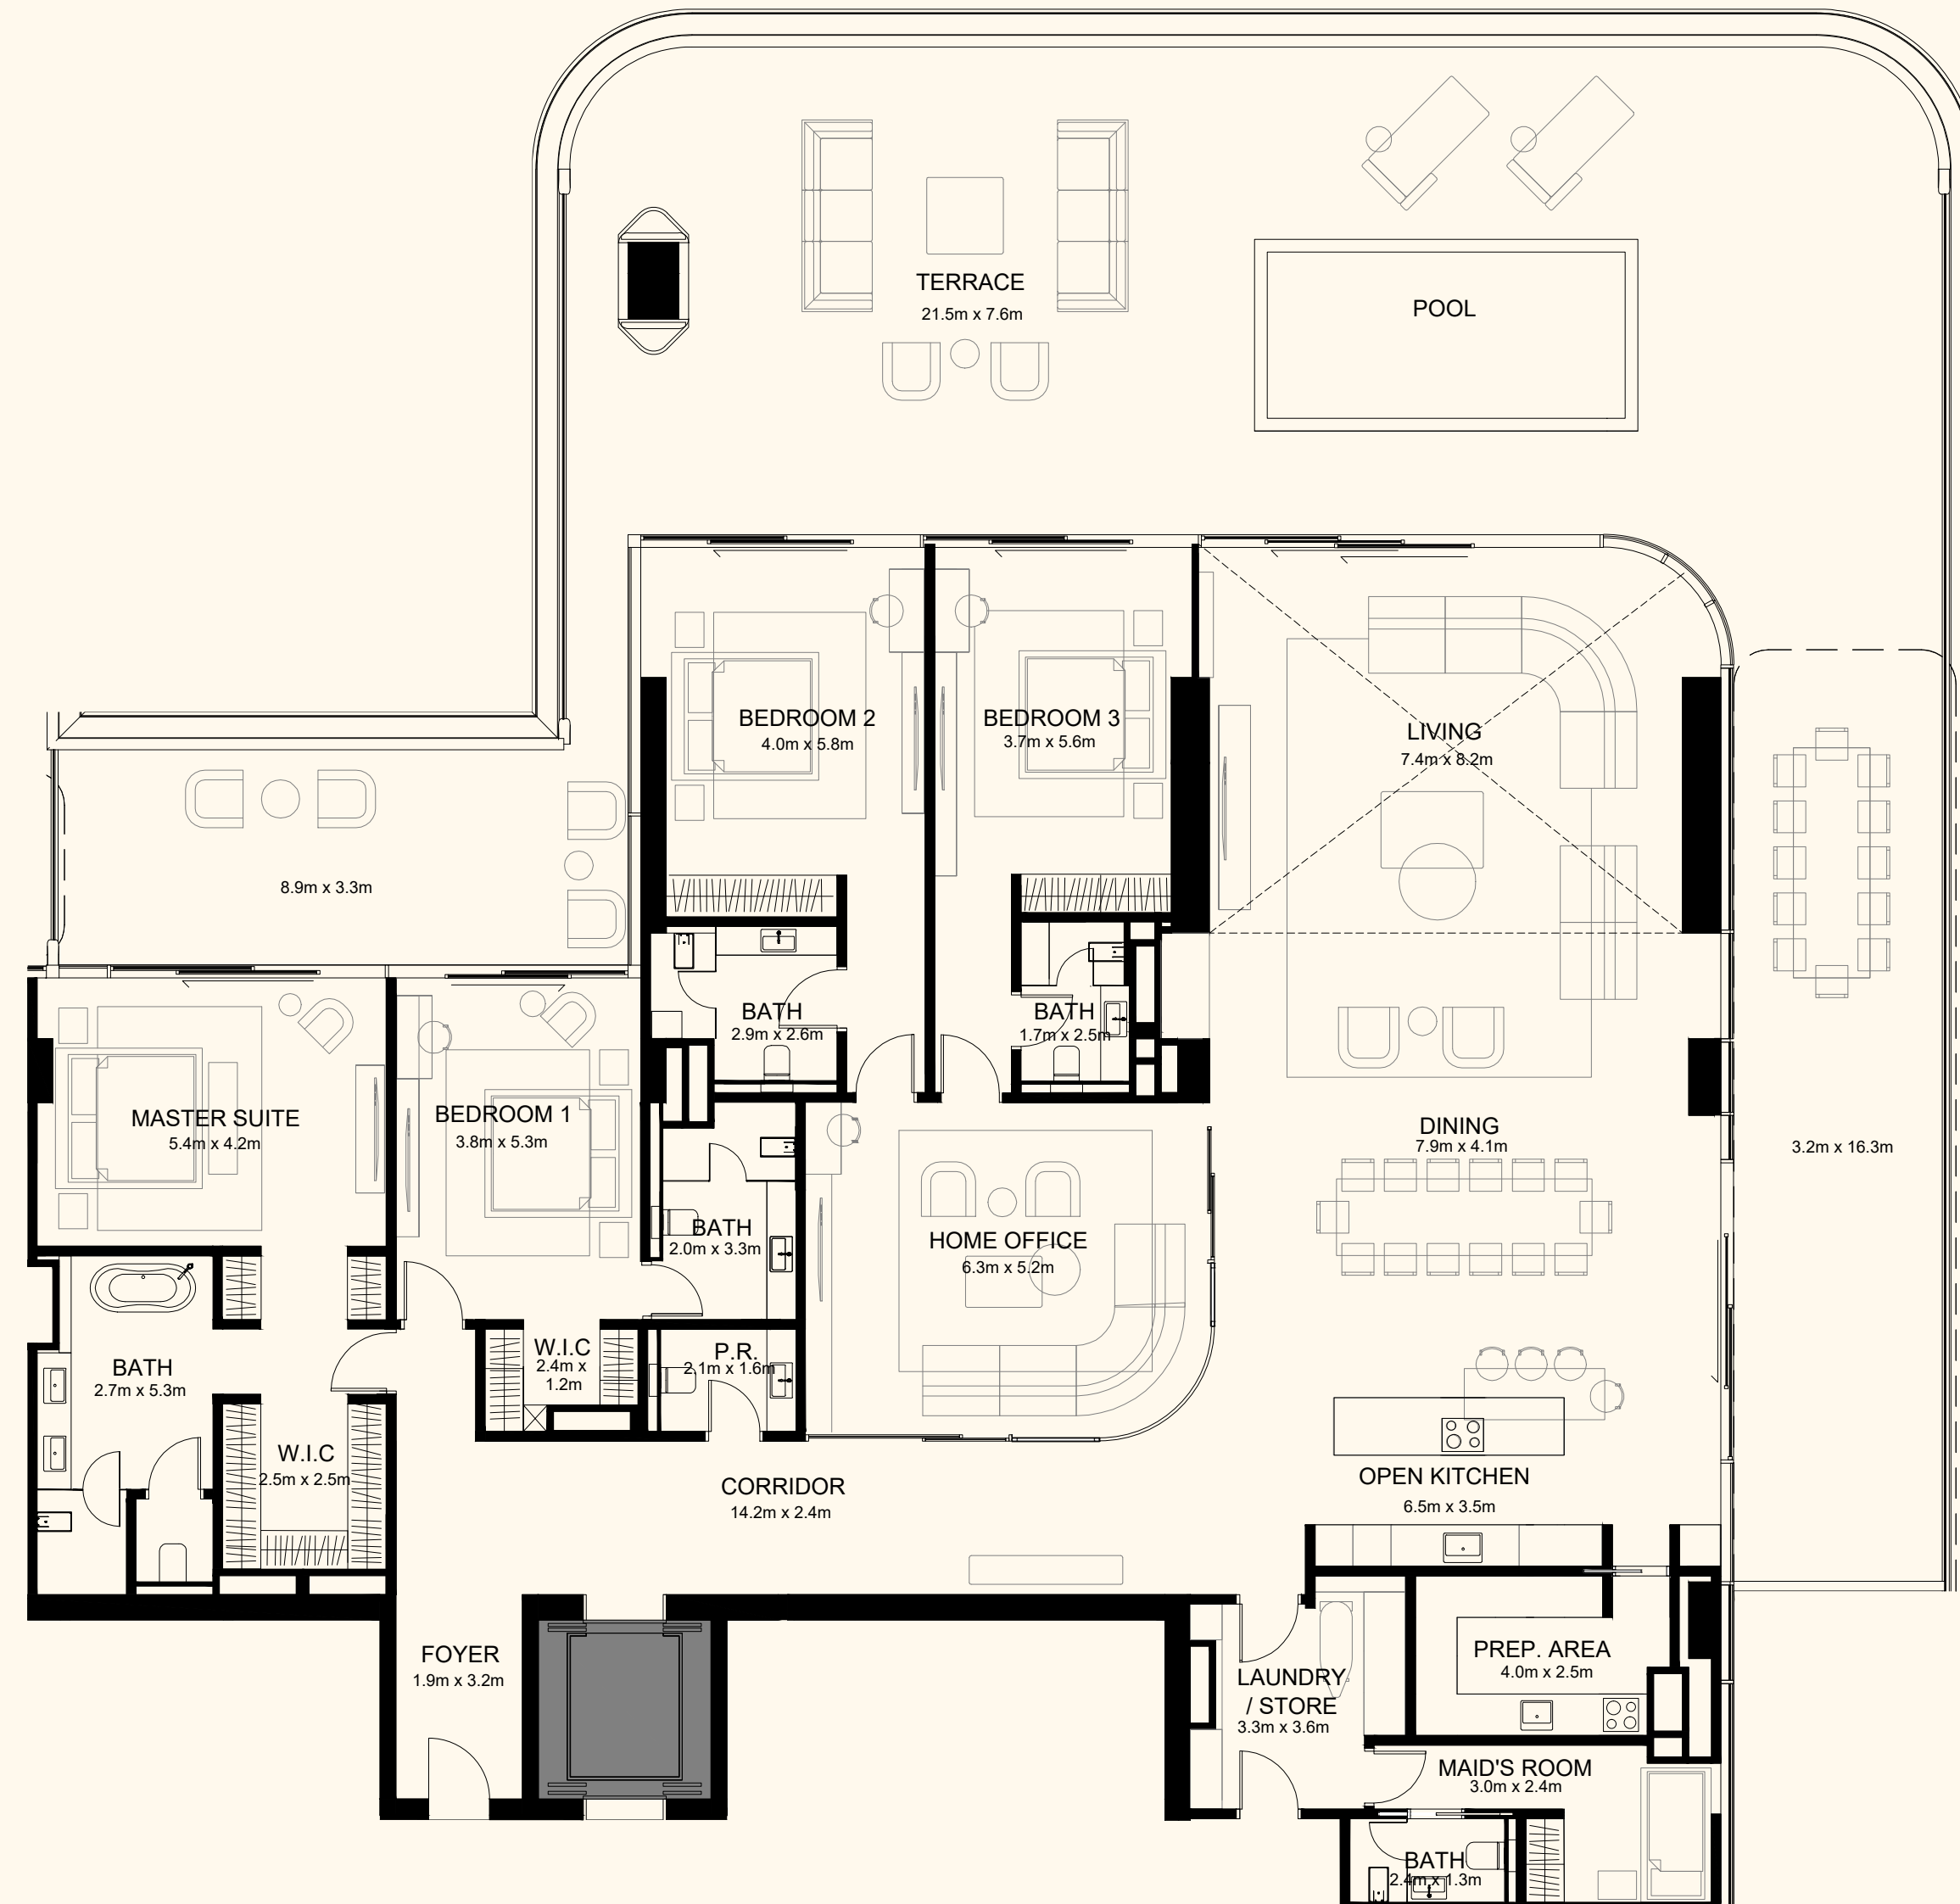

DUBAI

Sea View

Beach View

Unit 403

4 Bedroom Simplex | 6 Bathrooms | 4 Parking Spaces

Residence	4,535 sq. ft.	421 sq. mt.
Terrace	2,792 sq. ft.	259 sq. mt.
Total	7,326 sq. ft.	681 sq. mt.

ORLA

Dorchester Collection