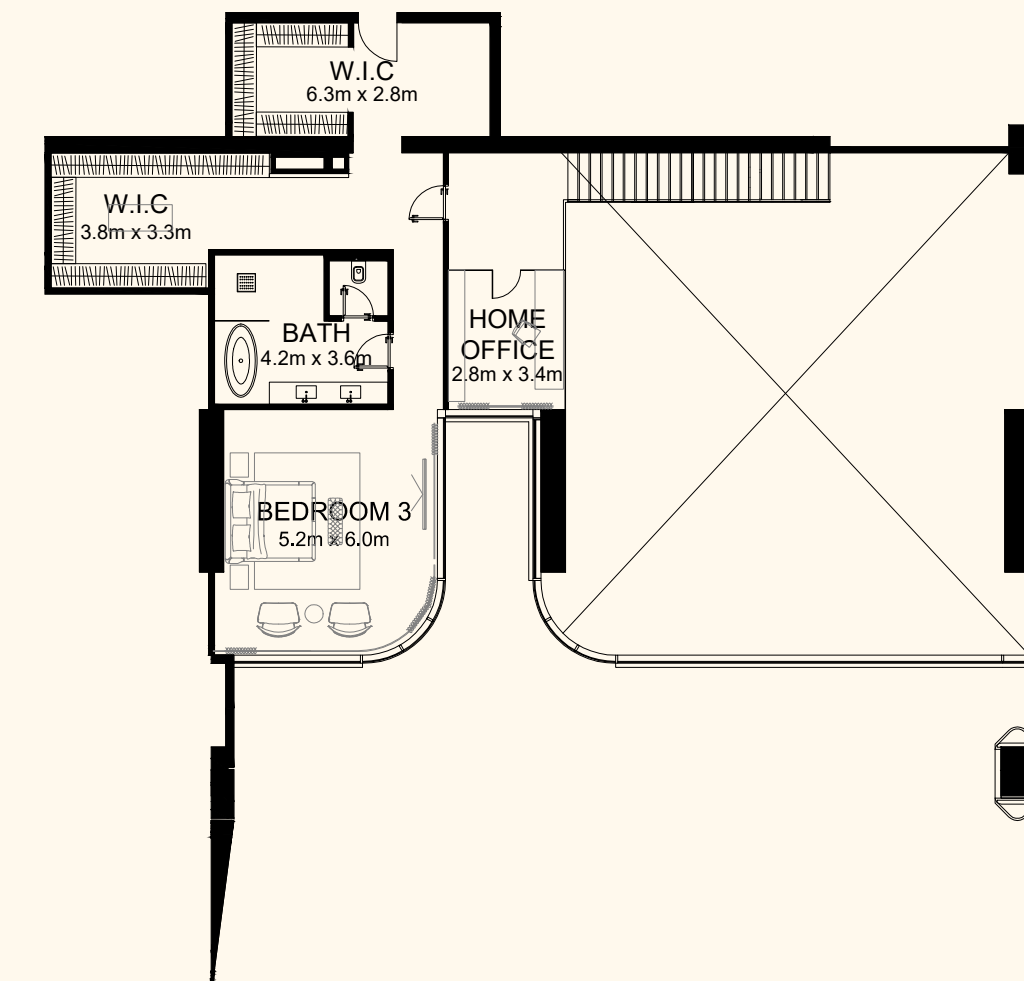

DUBAI

Sea View

Beach View

Unit 403

4 Bedroom Simplex | 6 Bathrooms | 4 Parking Spaces

Residence	4,535 sq. ft.	421 sq. mt.
Terrace	2,792 sq. ft.	259 sq. mt.
Total	7,326 sq. ft.	681 sq. mt.

ORLA

Dorchester Collection

DUBAI

Sea View

Beach View

Unit 406

4 Bedroom Duplex | 6 Bathrooms | 4 Parking Spaces

Residence	7,126 sq. ft.	662 sq. mt.
Terrace	4,633 sq. ft.	430 sq. mt.
Total	11,759 sq. ft.	1,092 sq. mt.

Lower Level

Upper Level

ORLA

) (*Dorchester Collection*

DUBAI

Sea View

Beach View

Unit 408

4 Bedroom Simplex | 6 Bathrooms | 4 Parking Spaces

Residence	4,450 sq. ft.	413 sq. mt.
Terrace	2,917 sq. ft.	271 sq. mt.
Total	7,366 sq. ft.	684 sq. mt.

ORLA

) (*Dorchester Collection*

DUBAI

Sea View

Beach View

Unit 411

2 Bedroom Simplex | 4 Bathrooms | 2 Parking Spaces

Residence	2,703 sq. ft.	251 sq. mt.
Terrace	795 sq. ft.	74 sq. mt.
Total	3,498 sq. ft.	325 sq. mt.