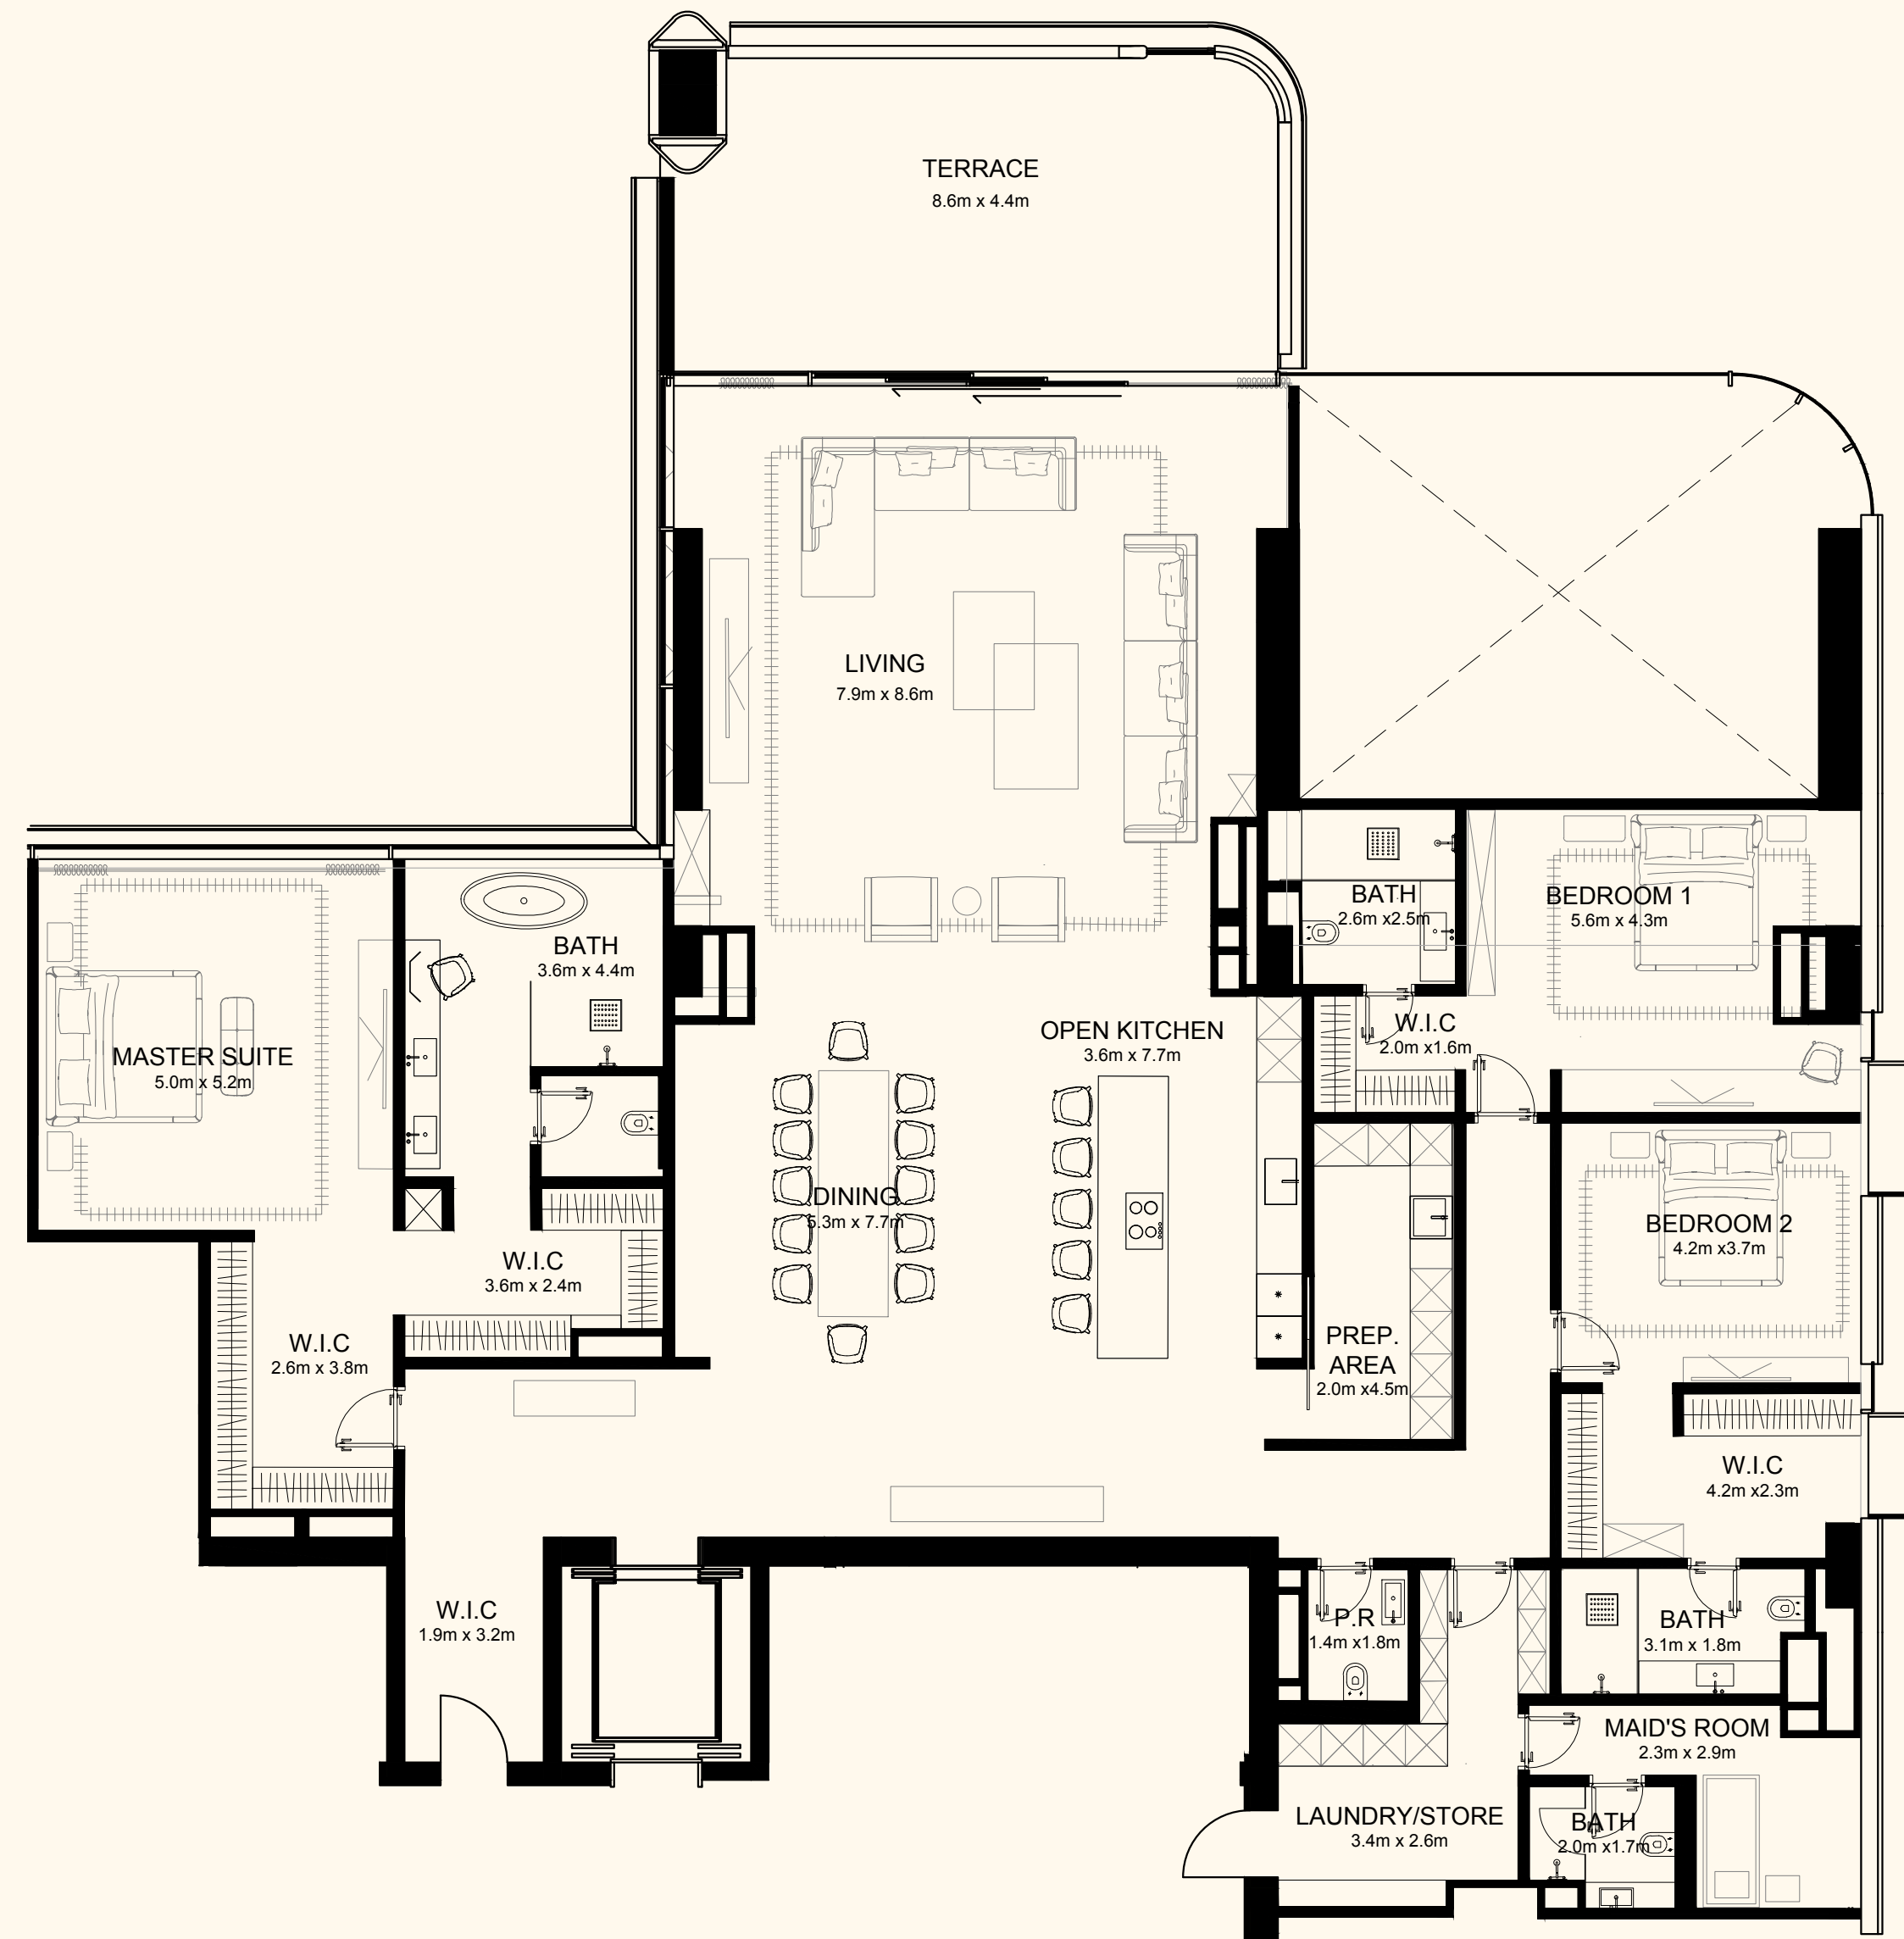

DUBAI

Sea View

Beach View

Unit 811

2 Bedroom Simplex | 4 Bathrooms | 2 Parking Spaces

Residence	2,509 sq. ft.	233 sq. mt.
Terrace	1,000 sq. ft.	93 sq. mt.
<hr/>		
Total	3,508 sq. ft.	326 sq. mt.

ORLA

) (*Dorchester Collection*

DUBAI

Sea View

Beach View

Unit 902

3 Bedroom Simplex | 4 Bathrooms | 3 Parking Spaces

Residence	3,905 sq. ft.	363 sq. mt.
Terrace	438 sq. ft.	41 sq. mt.
Total	4,343 sq. ft.	403 sq. mt.

ORLA

) (*Dorchester Collection*