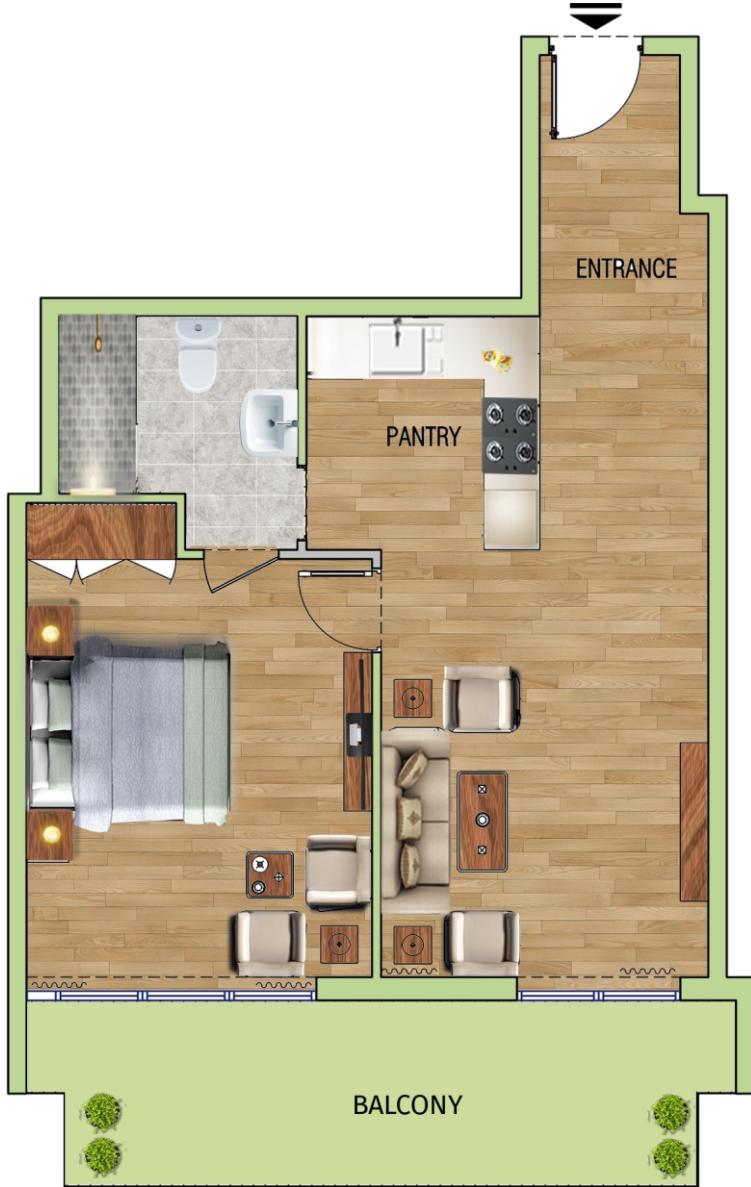

DUSIT PRINCESS

RIJAS • DUBAI

Convertible Units

DUSIT PRINCESS

RIJAS • DUBAI

Convertible Units

Studio

Unit	Level	Total Net Area	
503	5th Floor	662.84 SQ.FT	61.58 SQ.M

1 Bedroom

Unit	Level	Total Net Area	
316	3rd Floor	861.22 SQ.FT	80.01 SQ.M

2 Bedroom

Unit	Level	Total Net Area	
1310	13th Floor	1178.82 SQ.FT	108.72 SQ.M

Suite

Unit	Level	Total Net Area	
1411	14th Floor	1133.11 SQ.FT	105.26 SQ.M