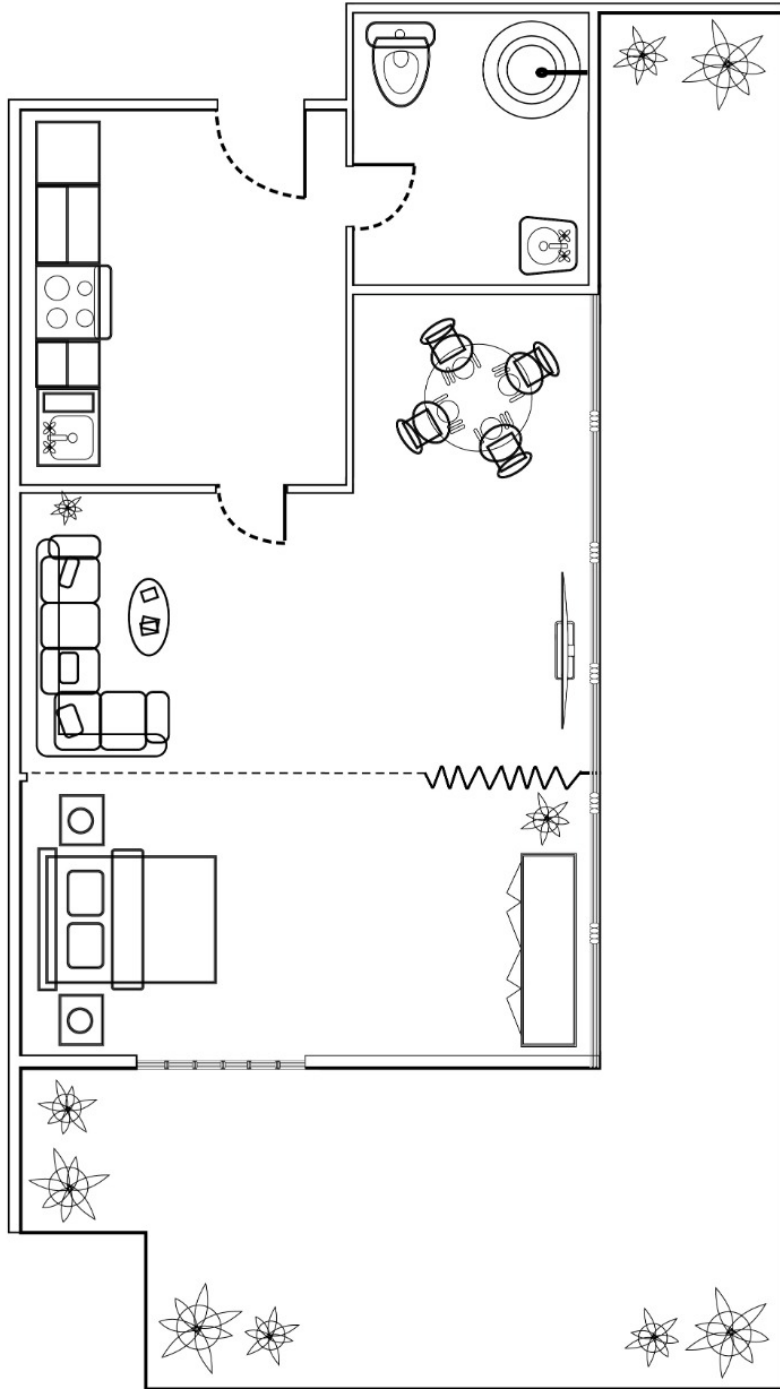

DUSIT PRINCESS

RIJAS • DUBAI

Convertible Units

DUSIT PRINCESS

RIJAS • DUBAI

Convertible Units

Studio

Unit	Level	Total Net Area	
503	5th Floor	662.84 SQ.FT	61.58 SQ.M

1 Bedroom

Unit	Level	Total Net Area	
316	3rd Floor	861.22 SQ.FT	80.01 SQ.M

2 Bedroom

Unit	Level	Total Net Area	
1310	13th Floor	1178.82 SQ.FT	108.72 SQ.M

Suite

Unit	Level	Total Net Area	
1411	14th Floor	1133.11 SQ.FT	105.26 SQ.M