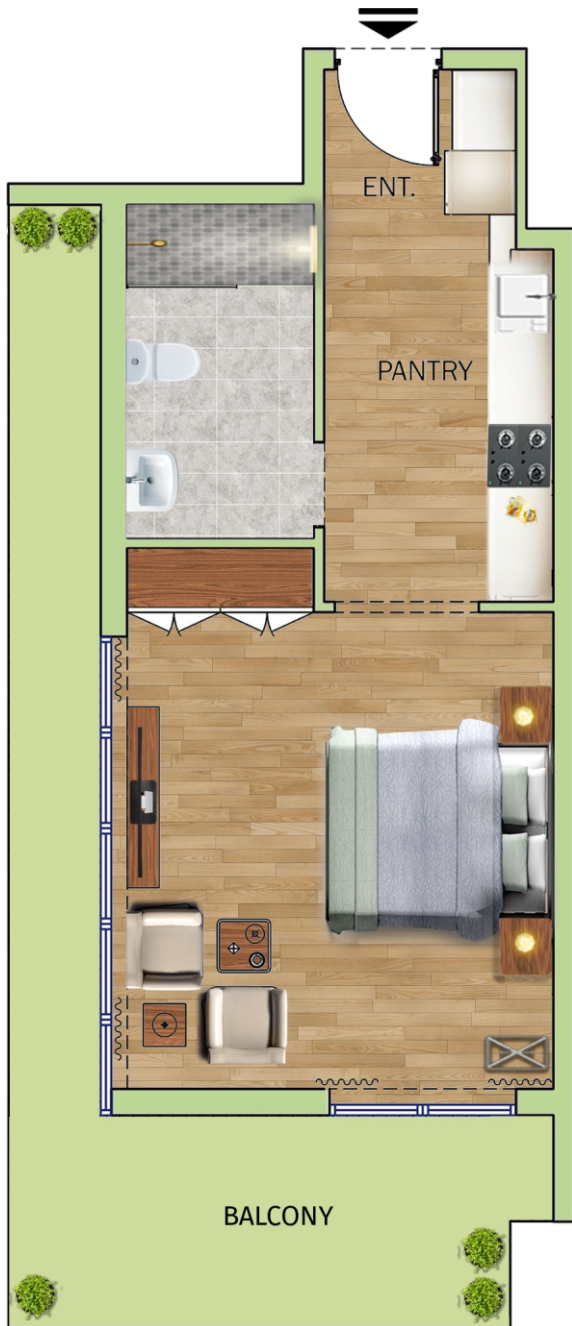

DUSIT PRINCESS

RIJAS • DUBAI

Convertible Units

DUSIT PRINCESS

RIJAS • DUBAI

Convertible Units

Studio

Unit	Level	Total Net Area	
503	5th Floor	662.84 SQ.FT	61.58 SQ.M

1 Bedroom

Unit	Level	Total Net Area	
316	3rd Floor	861.22 SQ.FT	80.01 SQ.M

2 Bedroom

Unit	Level	Total Net Area	
1310	13th Floor	1178.82 SQ.FT	108.72 SQ.M

Suite

Unit	Level	Total Net Area	
1411	14th Floor	1133.11 SQ.FT	105.26 SQ.M