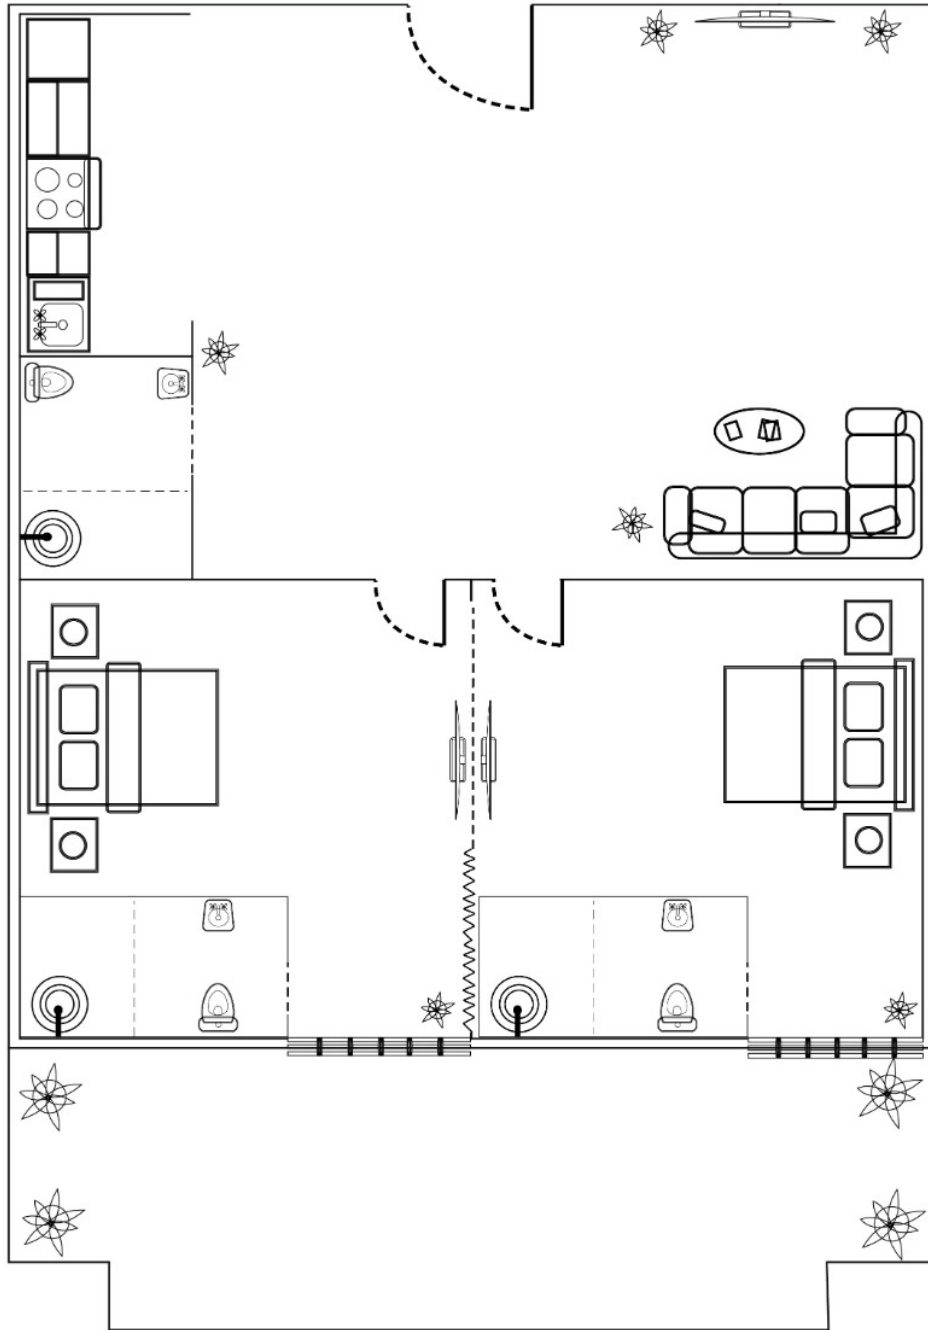

DUSIT PRINCESS

RIJAS • DUBAI

Convertible Units

DUSIT PRINCESS

RIJAS • DUBAI

Convertible Units

Studio

Unit	Level	Total Net Area	
503	5th Floor	662.84 SQ.FT	61.58 SQ.M