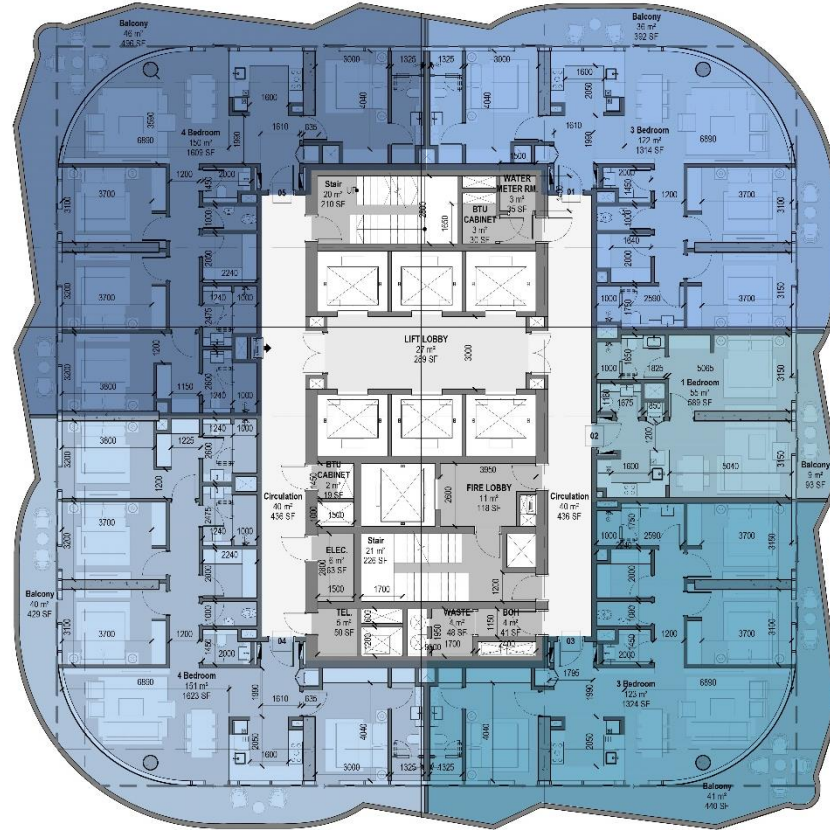

VOLTA

SHEIKH ZAYED ROAD, DUBAI

TYPICAL FLOOR PLAN B

- 1 BEDROOM A
- 1 BEDROOM A-M
- 1 BEDROOM B
- 1 BEDROOM B-M
- 1 BEDROOM C
- 1 BEDROOM C-M
- 2 BEDROOM A
- 2 BEDROOM A-M

SZR

SZR VIEW/SEA VIEW

BURJ KHALIFA VIEW

SZR

VOLTA

SHEIKH ZAYED ROAD, DUBAI

TYPICAL FLOOR PLAN C

- 1 BEDROOM B-M
- 3 BEDROOM A
- 3 BEDROOM A-M
- 4 BEDROOM A
- 4 BEDROOM A-M

SZR

SZR

SZR VIEW/SEA VIEW

BURJ KHALIFA VIEW

VOLTA

SHEIKH ZAYED ROAD, DUBAI

SWIMMING POOL

ORGANIC SHAPED POOLS
with 1.2 m Depth

DAMAC

VOLTA

SHEIKH ZAYED ROAD, DUBAI

SKY POOL

VOLTA

SHEIKH ZAYED ROAD, DUBAI

JOGGING TRACK

Length - 134 Meter

VOLTA

SHEIKH ZAYED ROAD, DUBAI

SKY YOGA