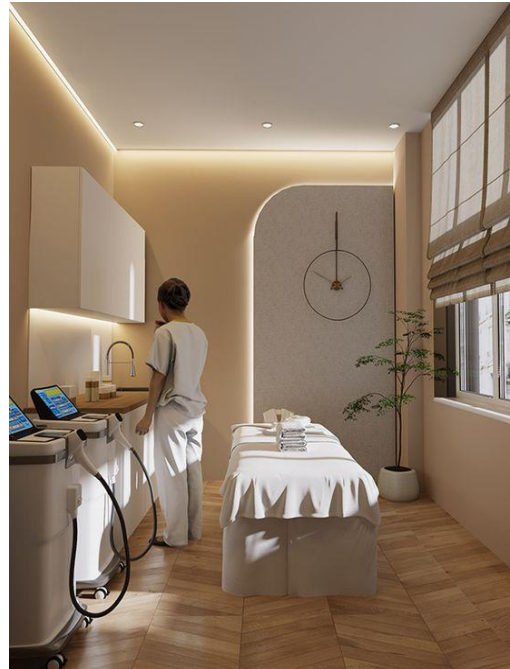

VOLTA
SHEIKH ZAYED ROAD, DUBAI

EMERGENCY ROOM