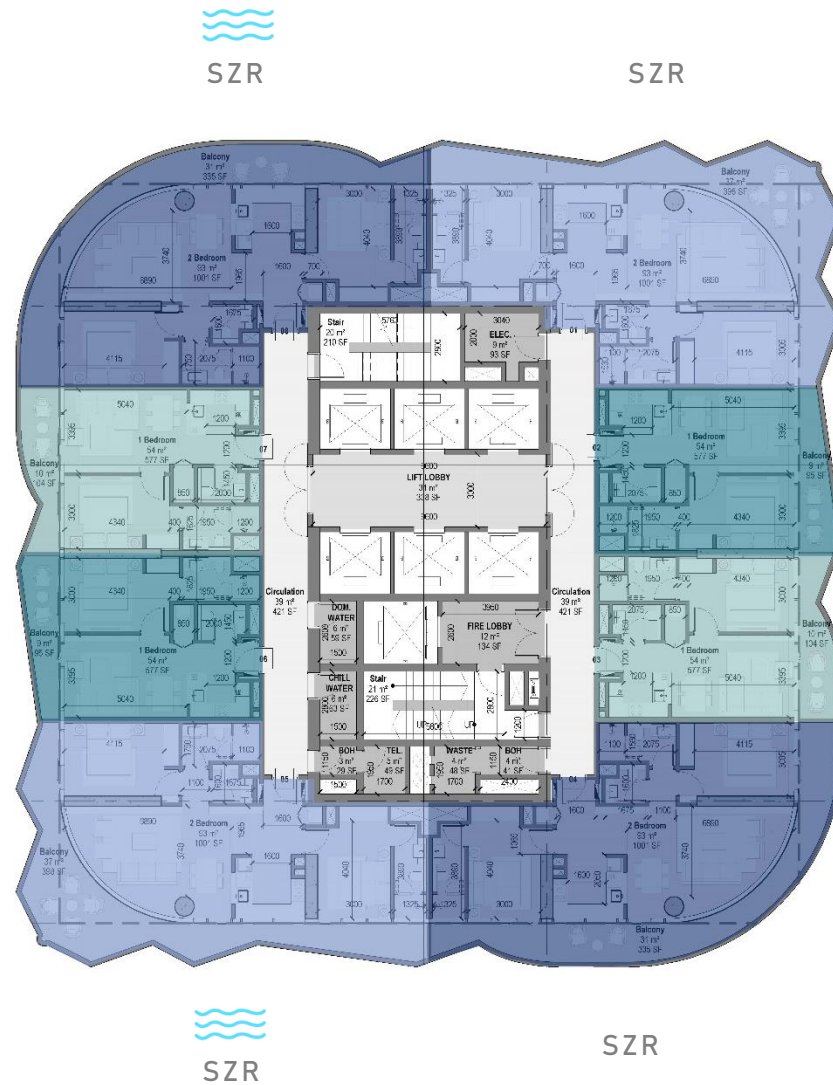

1 & 2 BEDROOM LUXURY APARTMENTS

LEVEL 1 AMENITIES

GROUND LEVEL LOBBY

ROOF LEVEL

G+58F+R

G+13P+R

ROOF AMENITIES LEVEL

PODIUMS: 13 FLOORS

GROUND LEVEL

BBY

VOLTA

SHEIKH ZAYED ROAD, DUBAI

TYPICAL FLOOR PLAN A

- 1 BEDROOM B-M
- 1 BEDROOM C-M
- 2 BEDROOM A
- 2 BEDROOM A-M

SZR VIEW/SEA VIEW

BURJ KHALIFA VIEW

VOLTA

SHEIKH ZAYED ROAD, DUBAI

TYPICAL FLOOR PLAN B

- 1 BEDROOM A
- 1 BEDROOM A-M
- 1 BEDROOM B
- 1 BEDROOM B-M
- 1 BEDROOM C
- 1 BEDROOM C-M
- 2 BEDROOM A
- 2 BEDROOM A-M

SZR

SZR VIEW/SEA VIEW

BURJ KHALIFA VIEW

SZR

VOLTA

SHEIKH ZAYED ROAD, DUBAI

TYPICAL FLOOR PLAN C

- 1 BEDROOM B-M
- 3 BEDROOM A
- 3 BEDROOM A-M
- 4 BEDROOM A
- 4 BEDROOM A-M

SZR

SZR

SZR VIEW/SEA VIEW