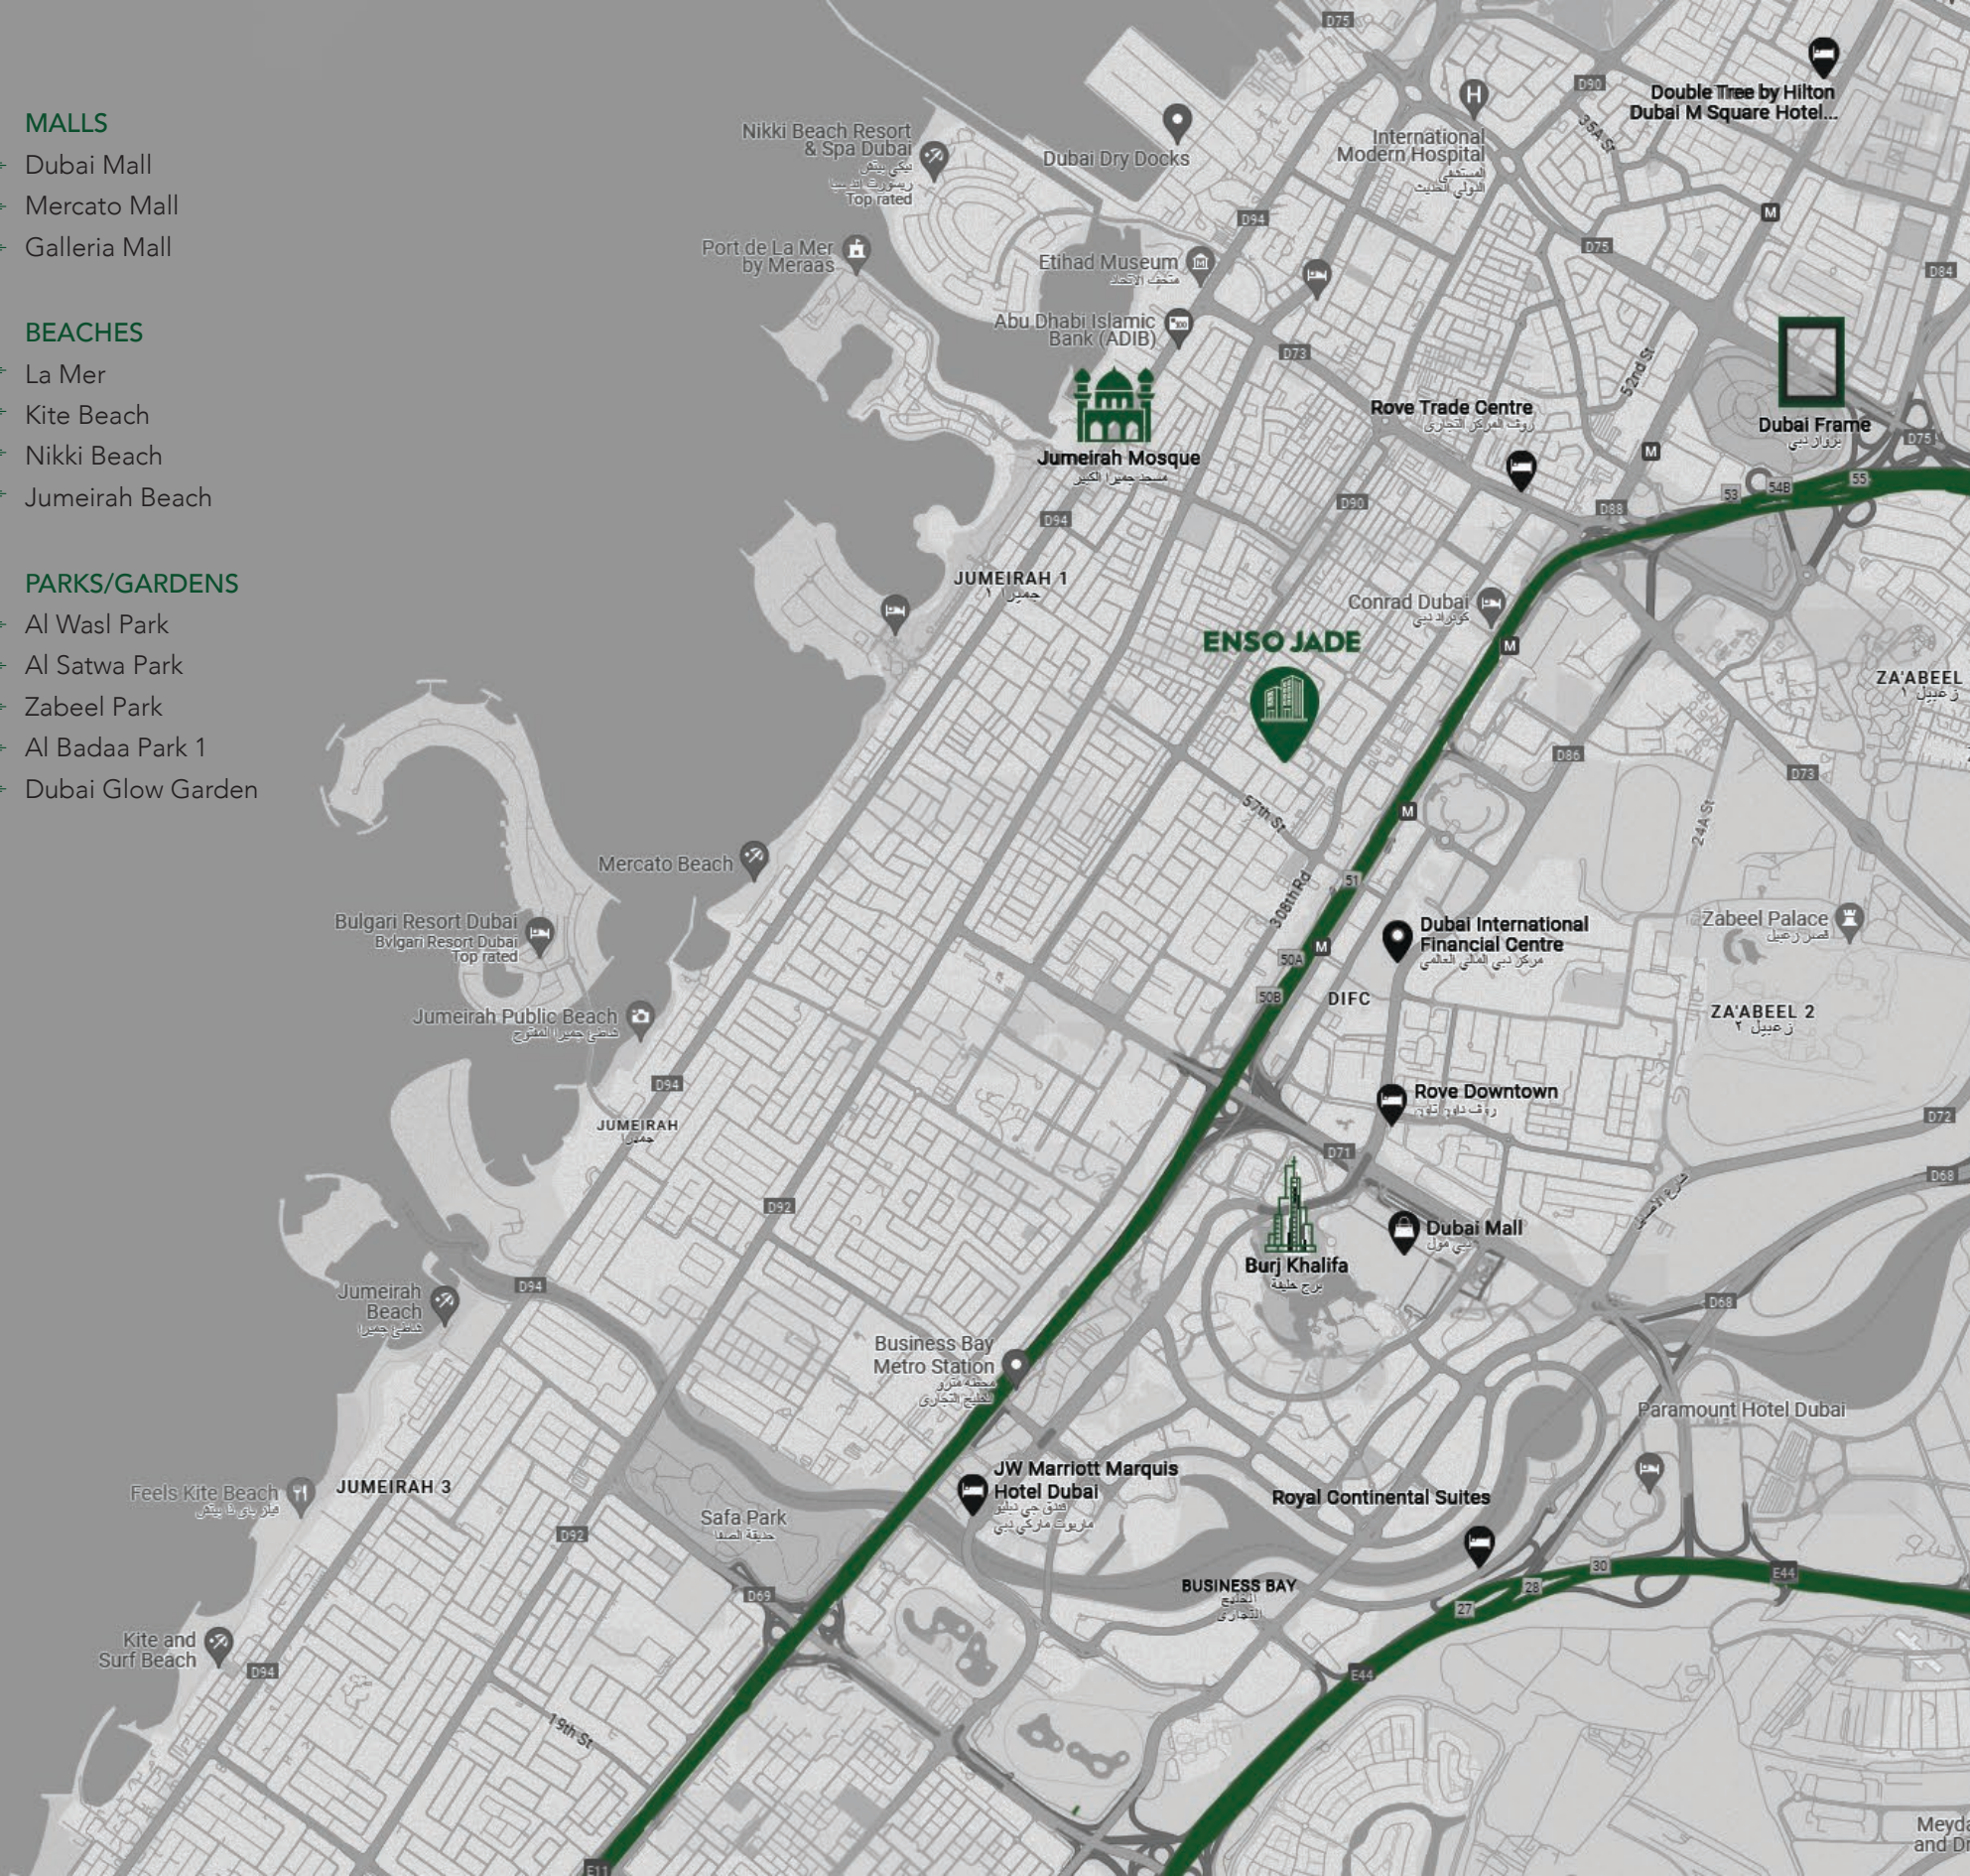

NEARBY ATTRACTIONS

- 📍 Burj Khalifa
- 📍 Coca Cola Arena
- 📍 Museum of the Future
- 📍 Dubai Frame
- 📍 Dubai World Trade & Convention Centre
- 📍 Dubai International Financial Center (DIFC)

SCHOOLS

- 📍 Westfield Nursery
- 📍 Citizens British School
- 📍 Canadian University

HOSPITALS/CLINICS

- 📍 Emirates Hospital Jumeirah
- 📍 GMC Clinics Jumeirah
- 📍 Iranian Hospital
- 📍 Aster Clinic

SHOPPING/SUPERMARKETS

- 📍 Carrefour Market City Walk
- 📍 Union Coop Al Wasl Hypermarket
- 📍 Westzone Supermarket
- 📍 Nesto Hypermarket

MALLS

- 📍 Dubai Mall
- 📍 Mercato Mall
- 📍 Galleria Mall

BEACHES

- 📍 La Mer
- 📍 Kite Beach
- 📍 Nikki Beach
- 📍 Jumeirah Beach

PARKS/GARDENS

- 📍 Al Wasl Park
- 📍 Al Satwa Park
- 📍 Zabeel Park
- 📍 Al Badaa Park 1
- 📍 Dubai Glow Garden