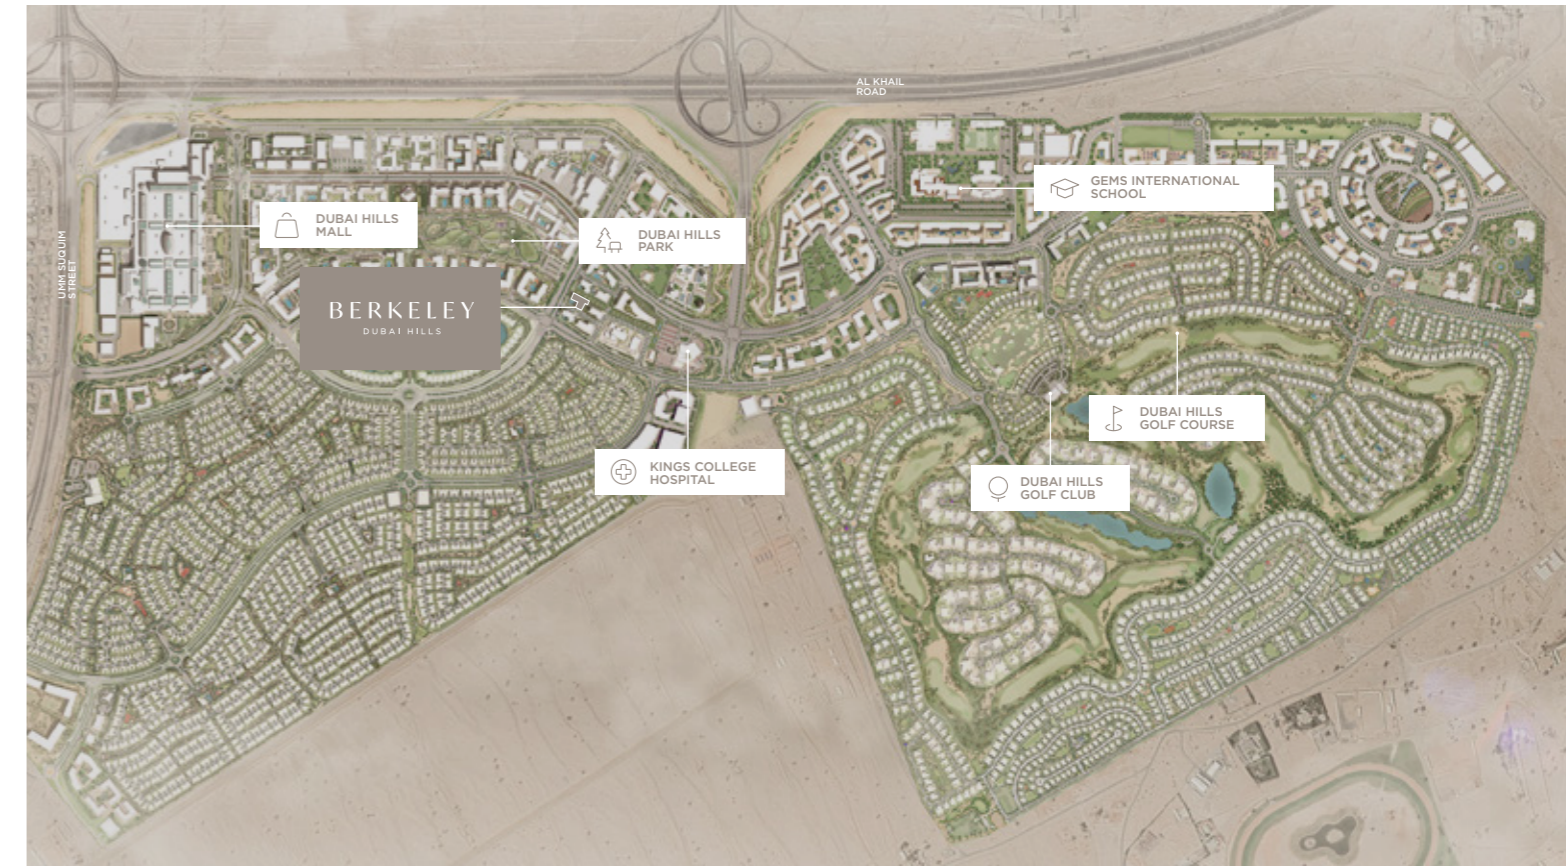

THE REFLECTION GARDEN

Stroll through the green path and seek out a secluded spot for a tranquil moment.

EVERYTHING AT YOUR DOORSTEP

15

minutes from Downtown Dubai

15

minutes from Dubai Marina

20