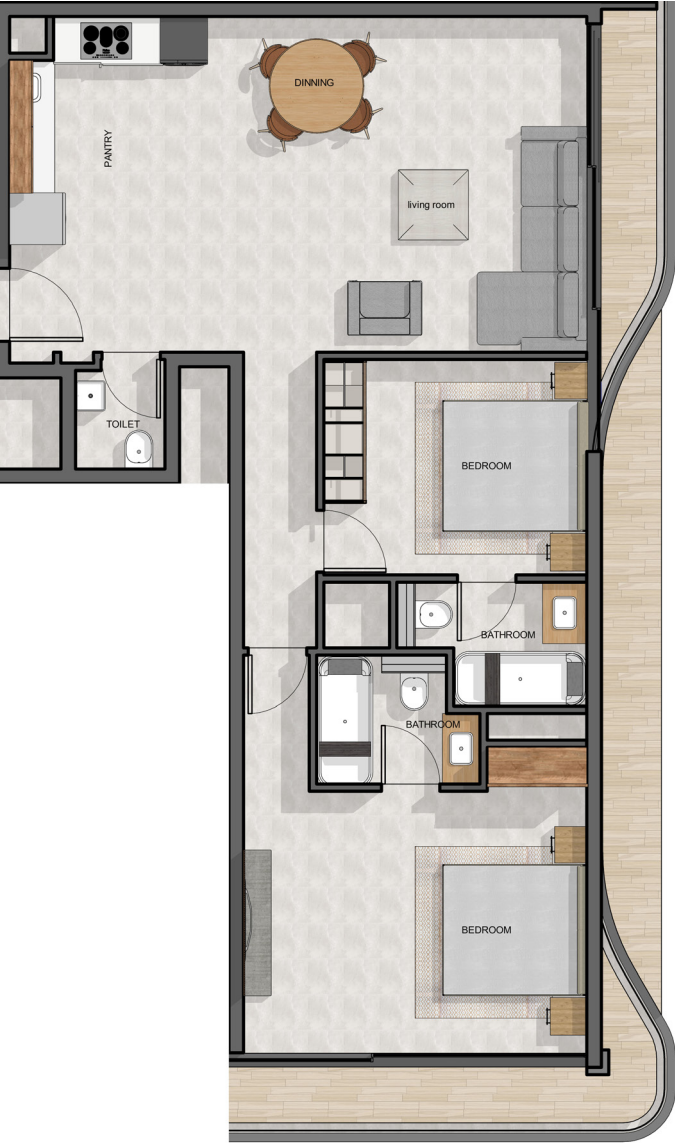

## 2 BEDROOM TYPE 2

2 BEDROOM AREA STARTING FROM 1000 FT2 TO 1200 FT2

LEVEL 2 TO LEVEL 14

AREA PLAN 880 FT2

BALCONY AREA 107 FT2