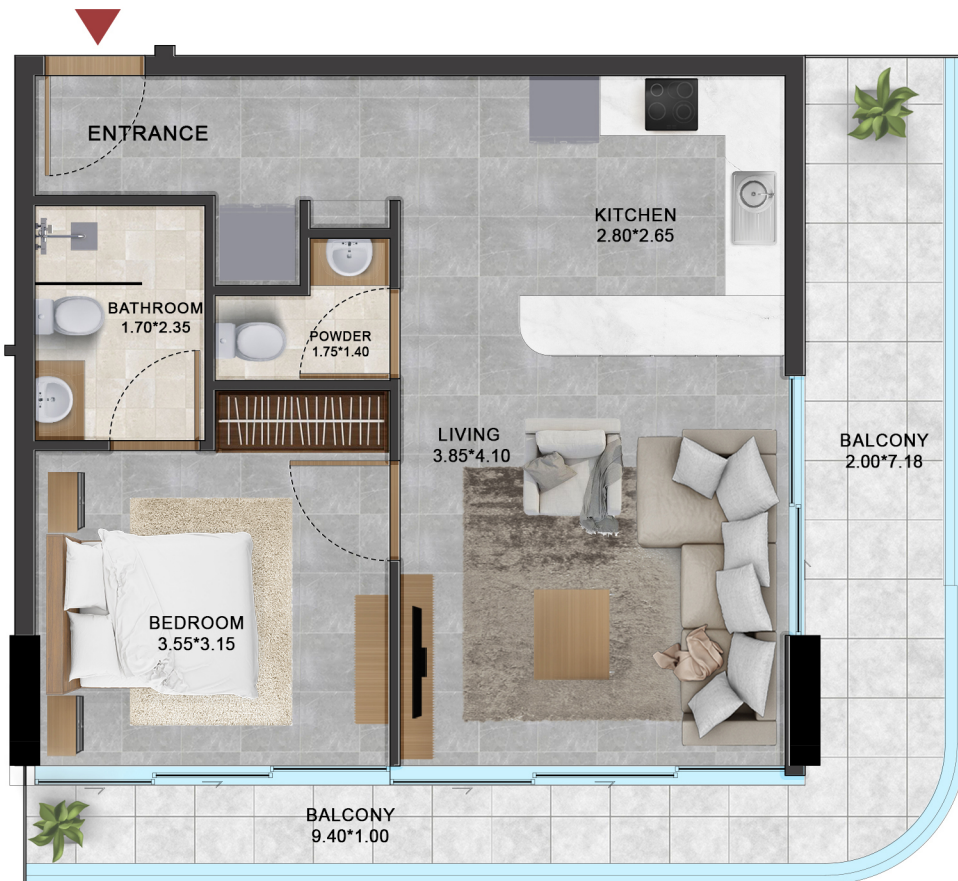

## AREAS

TYPE-004

SUITE : 57.5 SQ.M.  
BALCONY : 16.8 SQ.M.  
TOTAL : 74.3 SQ.M.