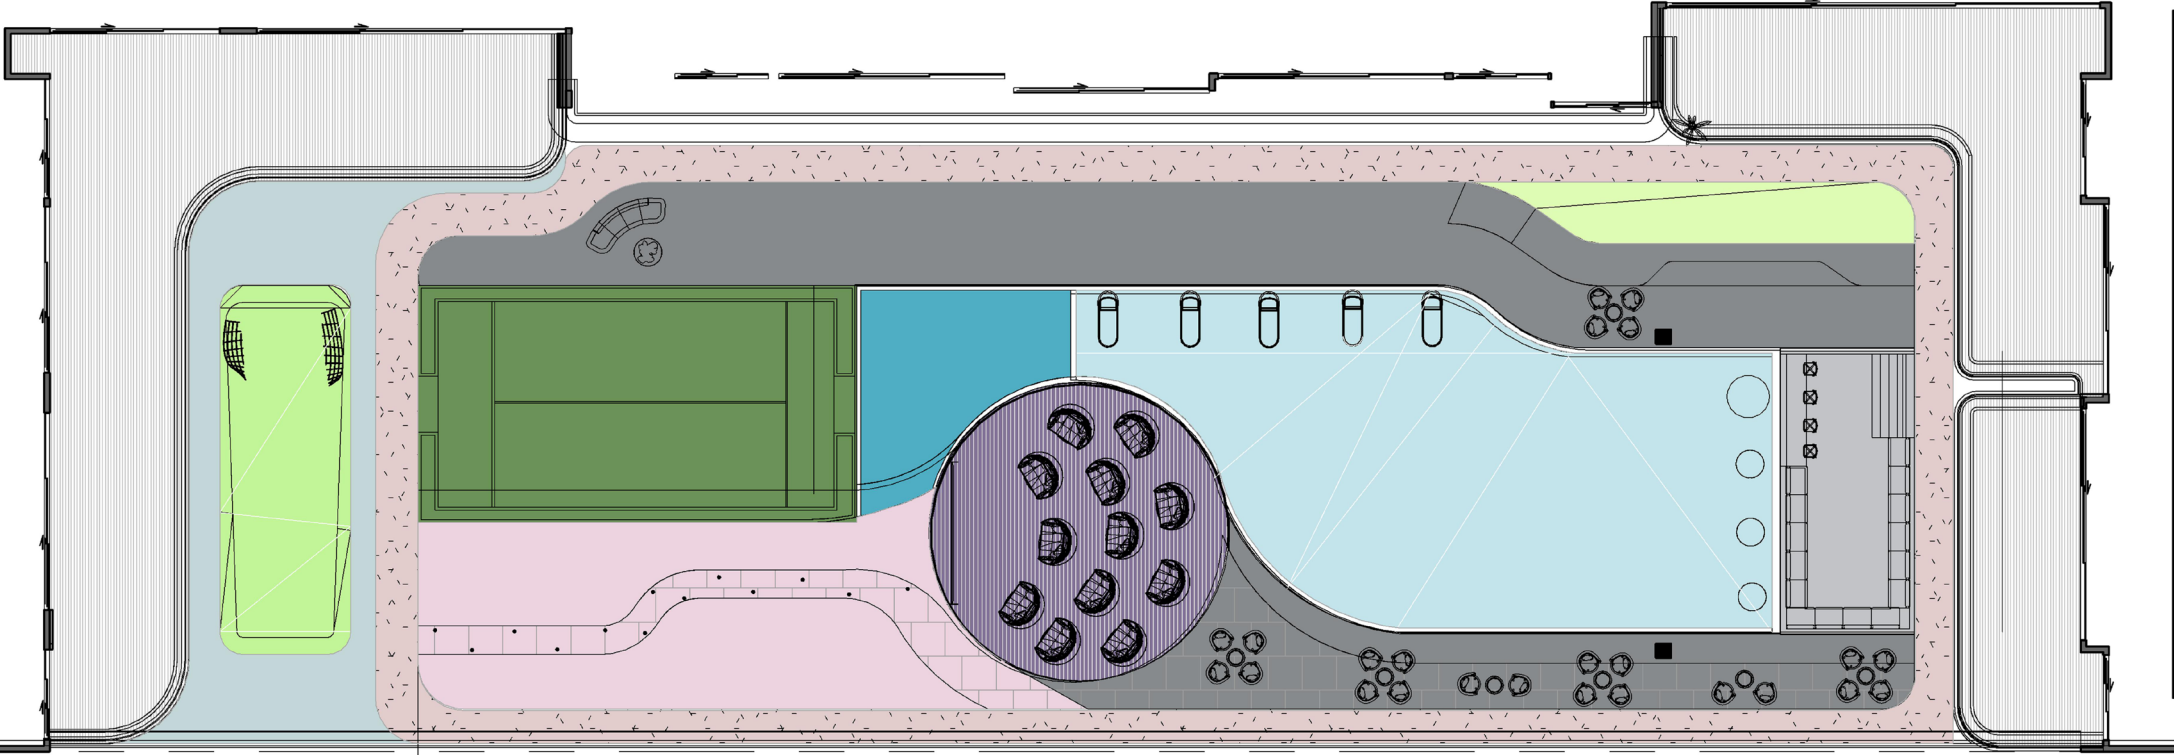

ROOF

ROOF

19th FLOOR PLAN

- biggest flat
- 1 bedroom
- corridor
- balcony
- stairs

JMIT

E=48  
N=27  
PLOT LIMIT

|    | AREA NAME           | AREA ( M2) | AREA (FT2) | COLOR |
|----|---------------------|------------|------------|-------|
| 1  | LOUNGE              | 37 M2      | 340        |       |
| 2  | SWIMMING POOL       | 272 M2     | 2927.78    |       |
| 3  | KIDS SWIMMING POOL  | 38 M2      | 409.03     |       |
| 4  | TENNIS PADDLE COURT | 87 M2      | 936.46     |       |
| 5  | OUTDOOR CINEMA      | 87 M2      | 936.46     |       |
| 6  | MINI GOLF           | 80 M2      | 860        |       |
| 7  | KIDS PLAY AREA      | 130 M2     | 1340       |       |
| 8  | WALKING AREA        | 190 M2     | 2045       |       |
| 12 | SEATING area        | 100 m2     | 1075       |       |