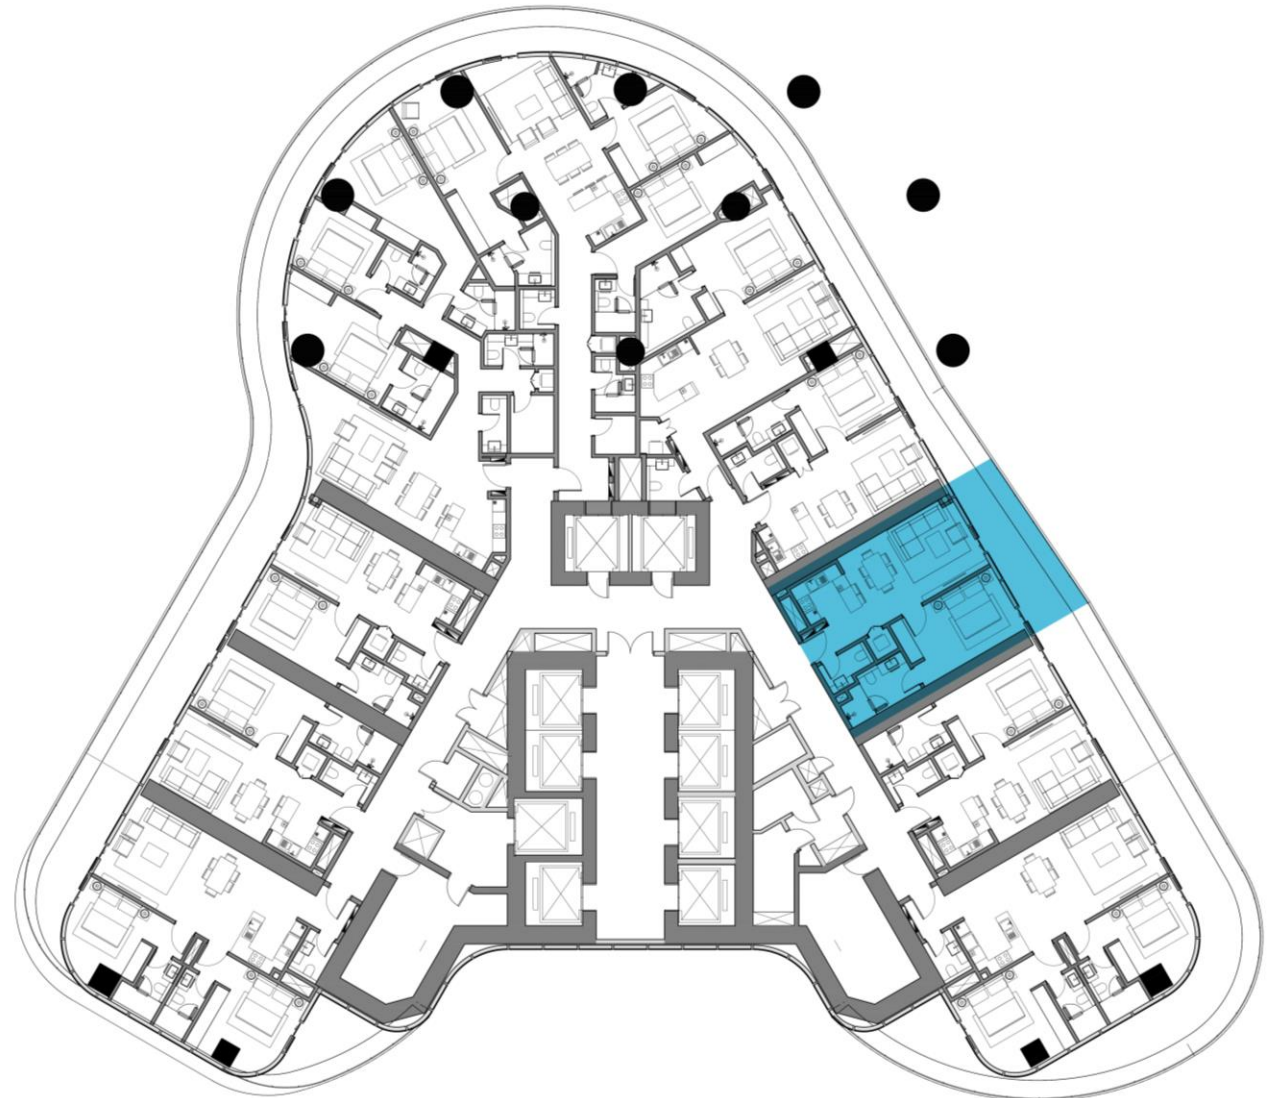

*DAMAC*  
CASA

Floor plans

# 1 BR - Luxury

Total Types: 14

# DAMAC CASA

**1 BEDROOM B1 M**

LEVEL: 5, 6, 11, 12, 17, 18, 23, 24, 29, 30, 35, 36, 41, 42

2 BR - Luxury

Total Types: 7

DAMAC

CASA

2 BEDROOM A1 M

LEVEL: 1

**3 BR - Luxury**

Total Types: 4

**3 BEDROOM A1**

LEVEL: 3, 8, 9, 14, 15, 20, 26, 27, 32, 33, 38, 39