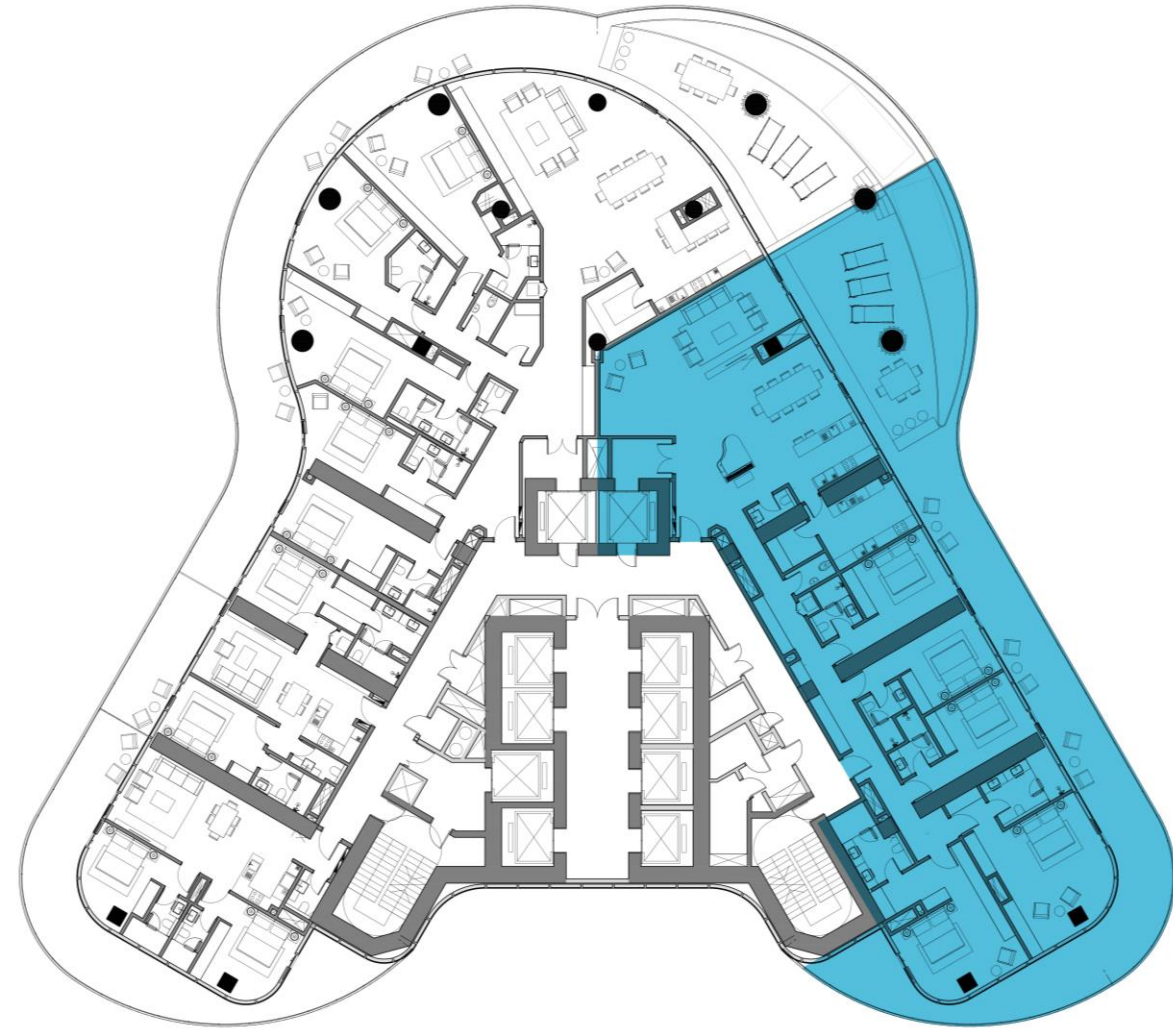

# 4 BR – Super Luxury

Total Types: 4

**4 BEDROOM SLA**  
LEVEL: 22, 28

# 5 BR – Super Luxury

Total Types: 4

DAMAC  
CASA

**5 BEDROOM SLB**  
LEVEL: 34, 40