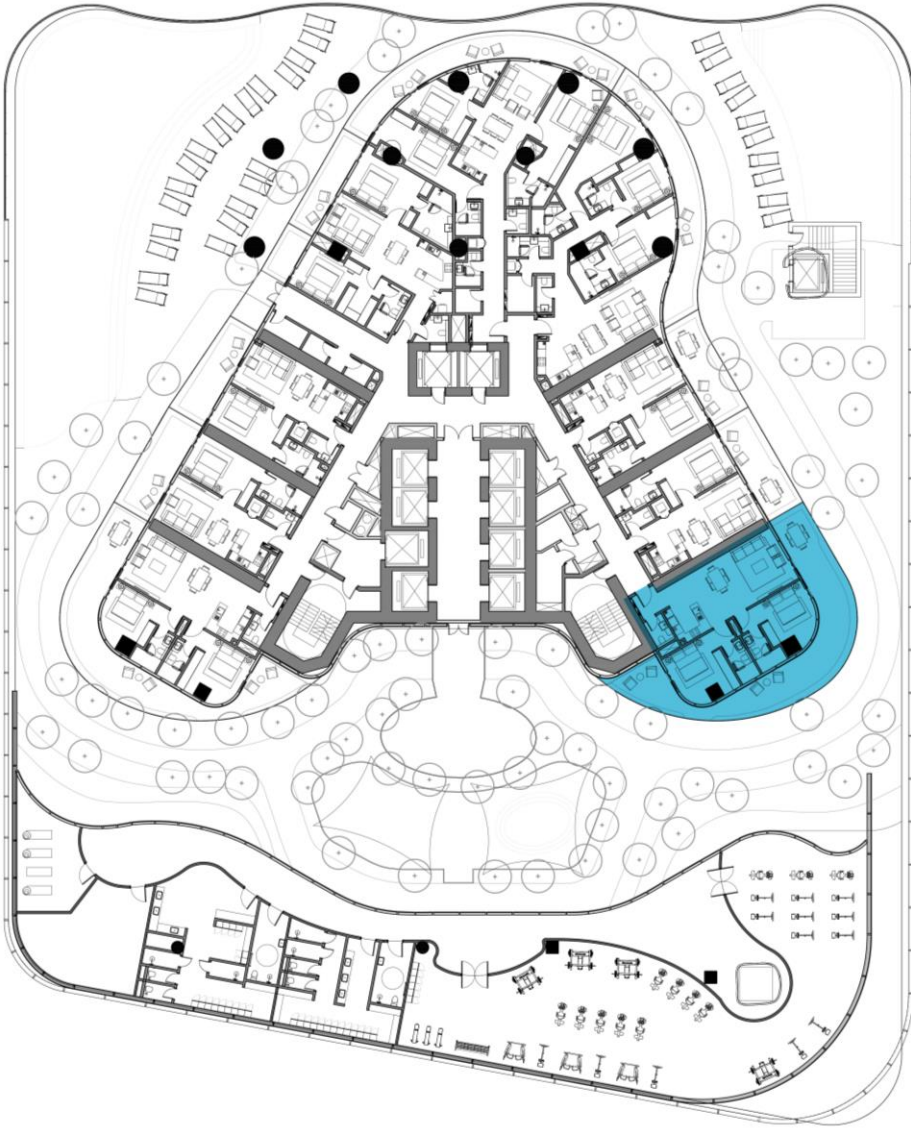

*DAMAC*  
CASA

Floor plans

# 1 BR - Luxury

Total Types: 14

# DAMAC CASA

**1 BEDROOM B1 M**

LEVEL: 5, 6, 11, 12, 17, 18, 23, 24, 29, 30, 35, 36, 41, 42

2 BR - Luxury

Total Types: 7

DAMAC

CASA

2 BEDROOM A1 M

LEVEL: 1

**3 BR - Luxury**

Total Types: 4

**3 BEDROOM A1**

LEVEL: 3, 8, 9, 14, 15, 20, 26, 27, 32, 33, 38, 39