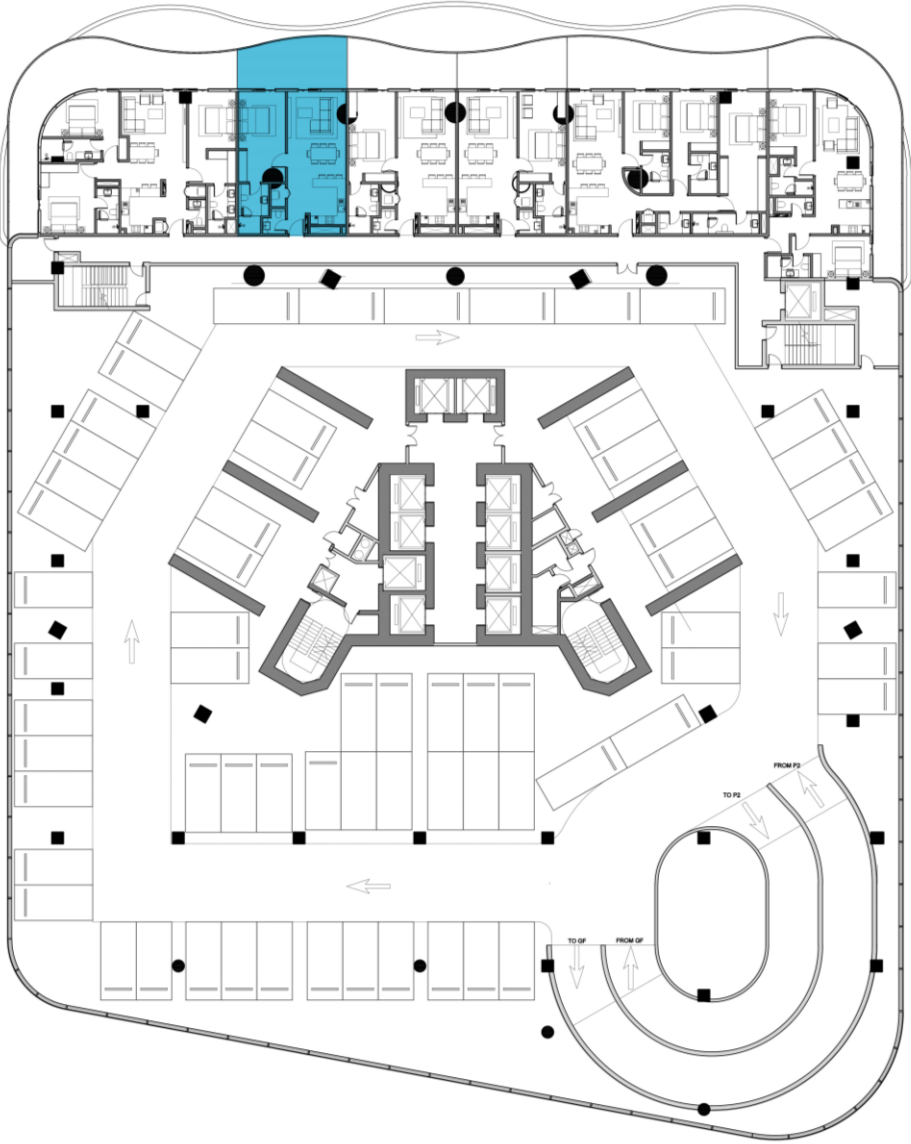

Townhouses – 1 BR

Total Types: 3

1 BEDROOM THA
LEVEL: P1