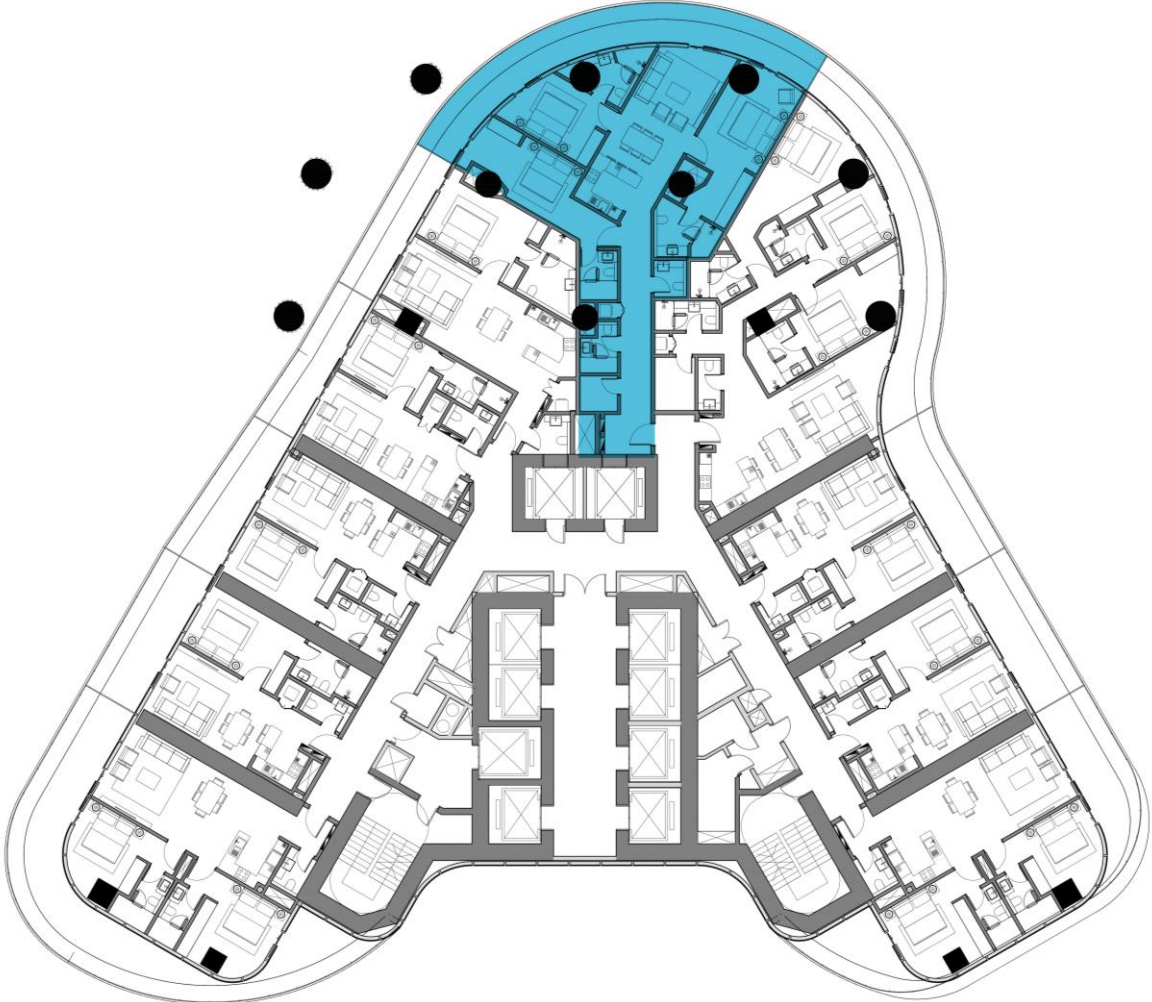

*DAMAC*  
CASA

Floor plans

# DAMAC CASA

**1 BEDROOM B1 M**

LEVEL: 5, 6, 11, 12, 17, 18, 23, 24, 29, 30, 35, 36, 41, 42

2 BR - Luxury

Total Types: 7

DAMAC

CASA

2 BEDROOM A1 M

LEVEL: 1

**3 BR - Luxury**

Total Types: 4

**3 BEDROOM A1**

LEVEL: 3, 8, 9, 14, 15, 20, 26, 27, 32, 33, 38, 39

# 3 BR – Super Luxury

Total Types: 4

**3 BEDROOM SLA M**  
LEVEL: 7, 13, 19