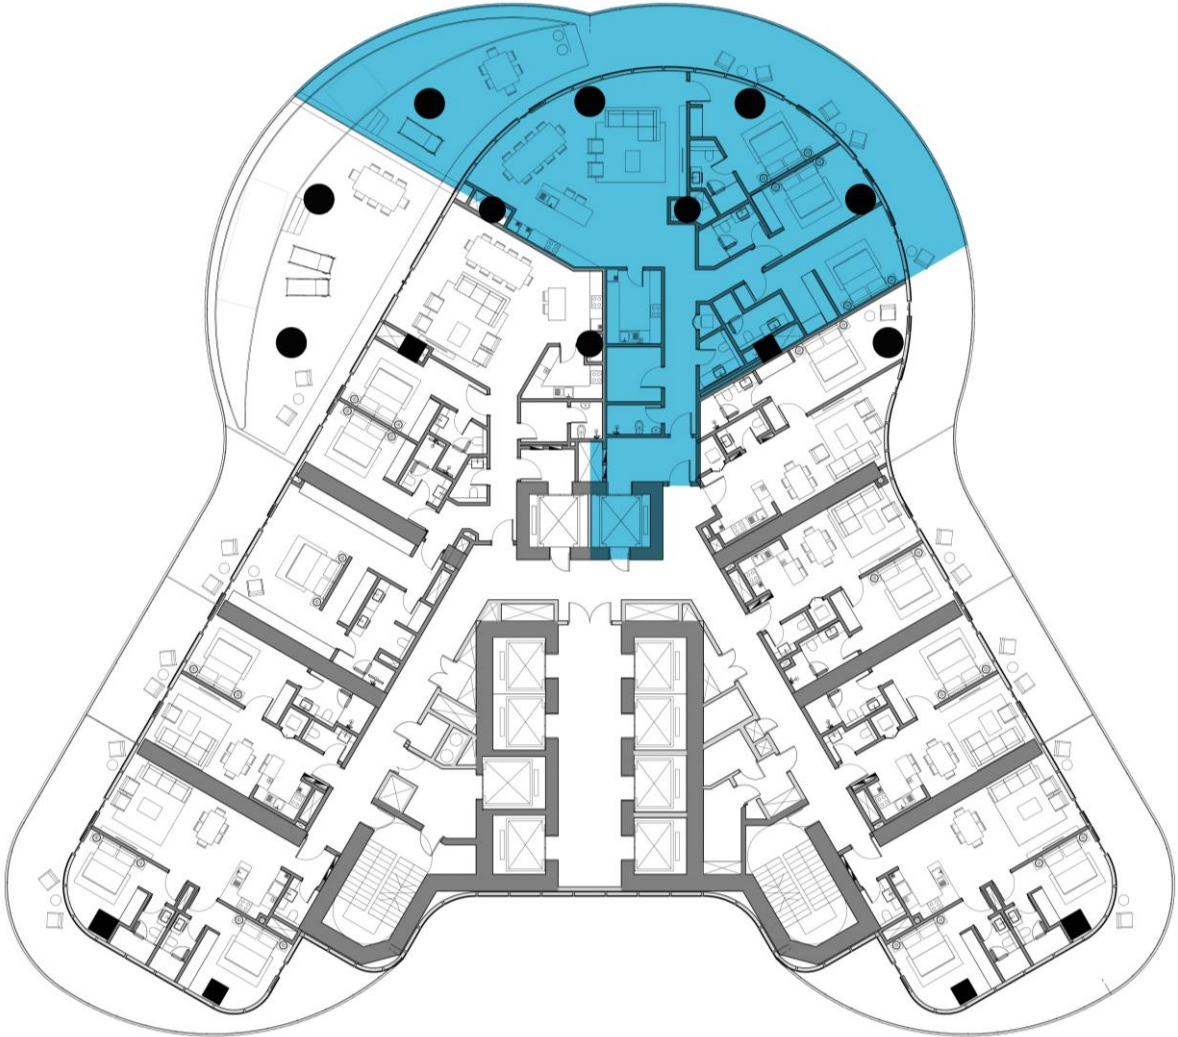

# DAMAC CASA

**1 BEDROOM B1 M**

LEVEL: 5, 6, 11, 12, 17, 18, 23, 24, 29, 30, 35, 36, 41, 42

2 BR - Luxury

Total Types: 7

DAMAC

CASA

2 BEDROOM A1 M

LEVEL: 1

**3 BR - Luxury**

Total Types: 4

**3 BEDROOM A1**

LEVEL: 3, 8, 9, 14, 15, 20, 26, 27, 32, 33, 38, 39

# 3 BR – Super Luxury

Total Types: 4

**3 BEDROOM SLA M**  
LEVEL: 7, 13, 19

# 4 BR – Super Luxury

Total Types: 4

**4 BEDROOM SLA**  
LEVEL: 22, 28