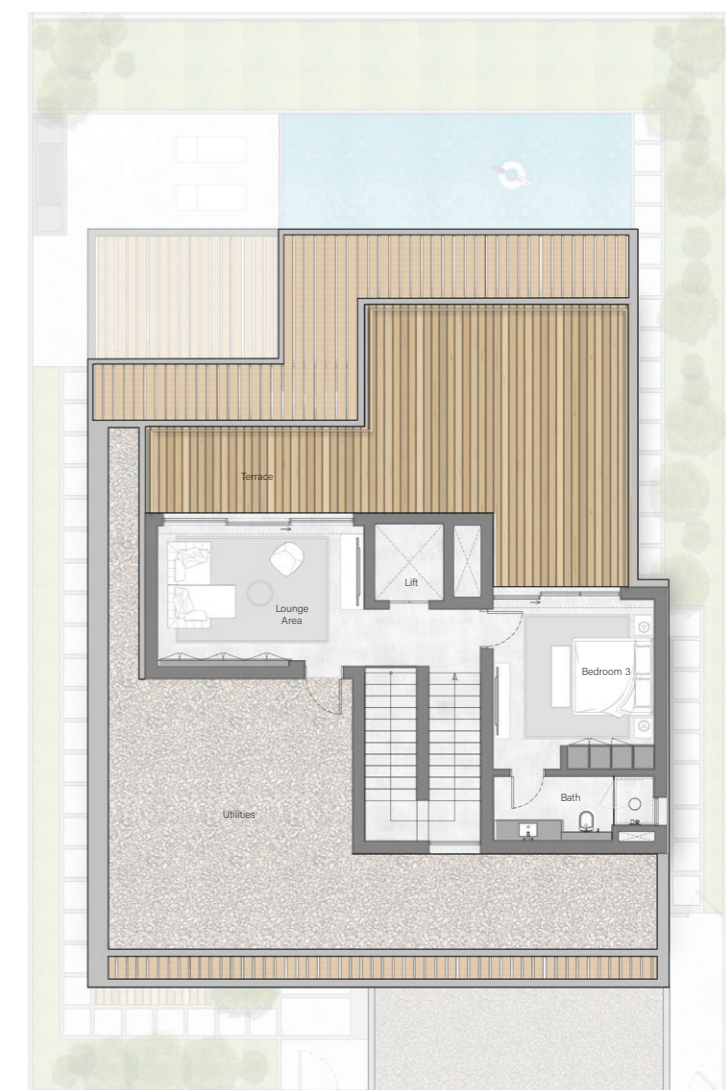

THE CASCADE VILLAS

FIVE-BEDROOM

Total Area:
7,610.9 sq.ft

Plot Area Range:
from 4,922.3 sq.ft – 7,831.8 sq.ft

GROUND FLOOR

FIRST FLOOR

SECOND FLOOR

THE GARDEN VILLAS

FOUR-BEDROOM

Total Area:

6,417.4 sq.ft

Plot Area Range:

from 4,477.8 sq.ft – 5,829.7 sq.ft

GROUND FLOOR

FIRST FLOOR

SECOND FLOOR