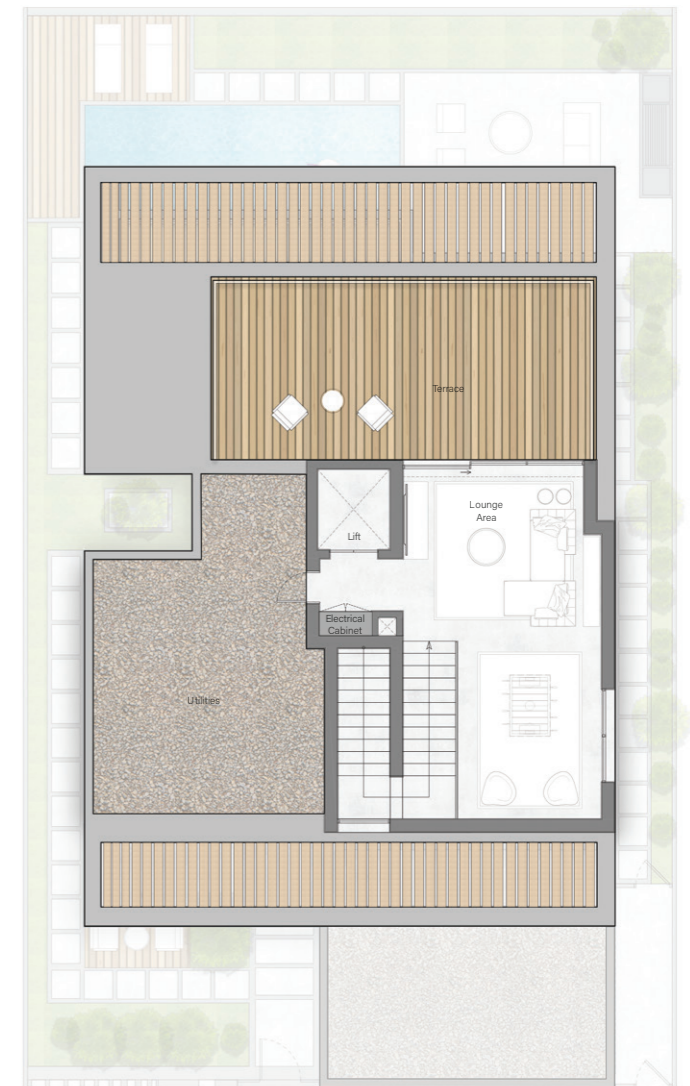

THE CASCADE VILLAS

FIVE-BEDROOM

Total Area:
7,610.9 sq.ft

Plot Area Range:
from 4,922.3 sq.ft – 7,831.8 sq.ft

GROUND FLOOR

FIRST FLOOR

SECOND FLOOR

THE GARDEN VILLAS

FOUR-BEDROOM

Total Area:

6,417.4 sq.ft

Plot Area Range:

from 4,477.8 sq.ft – 5,829.7 sq.ft

GROUND FLOOR

FIRST FLOOR

SECOND FLOOR