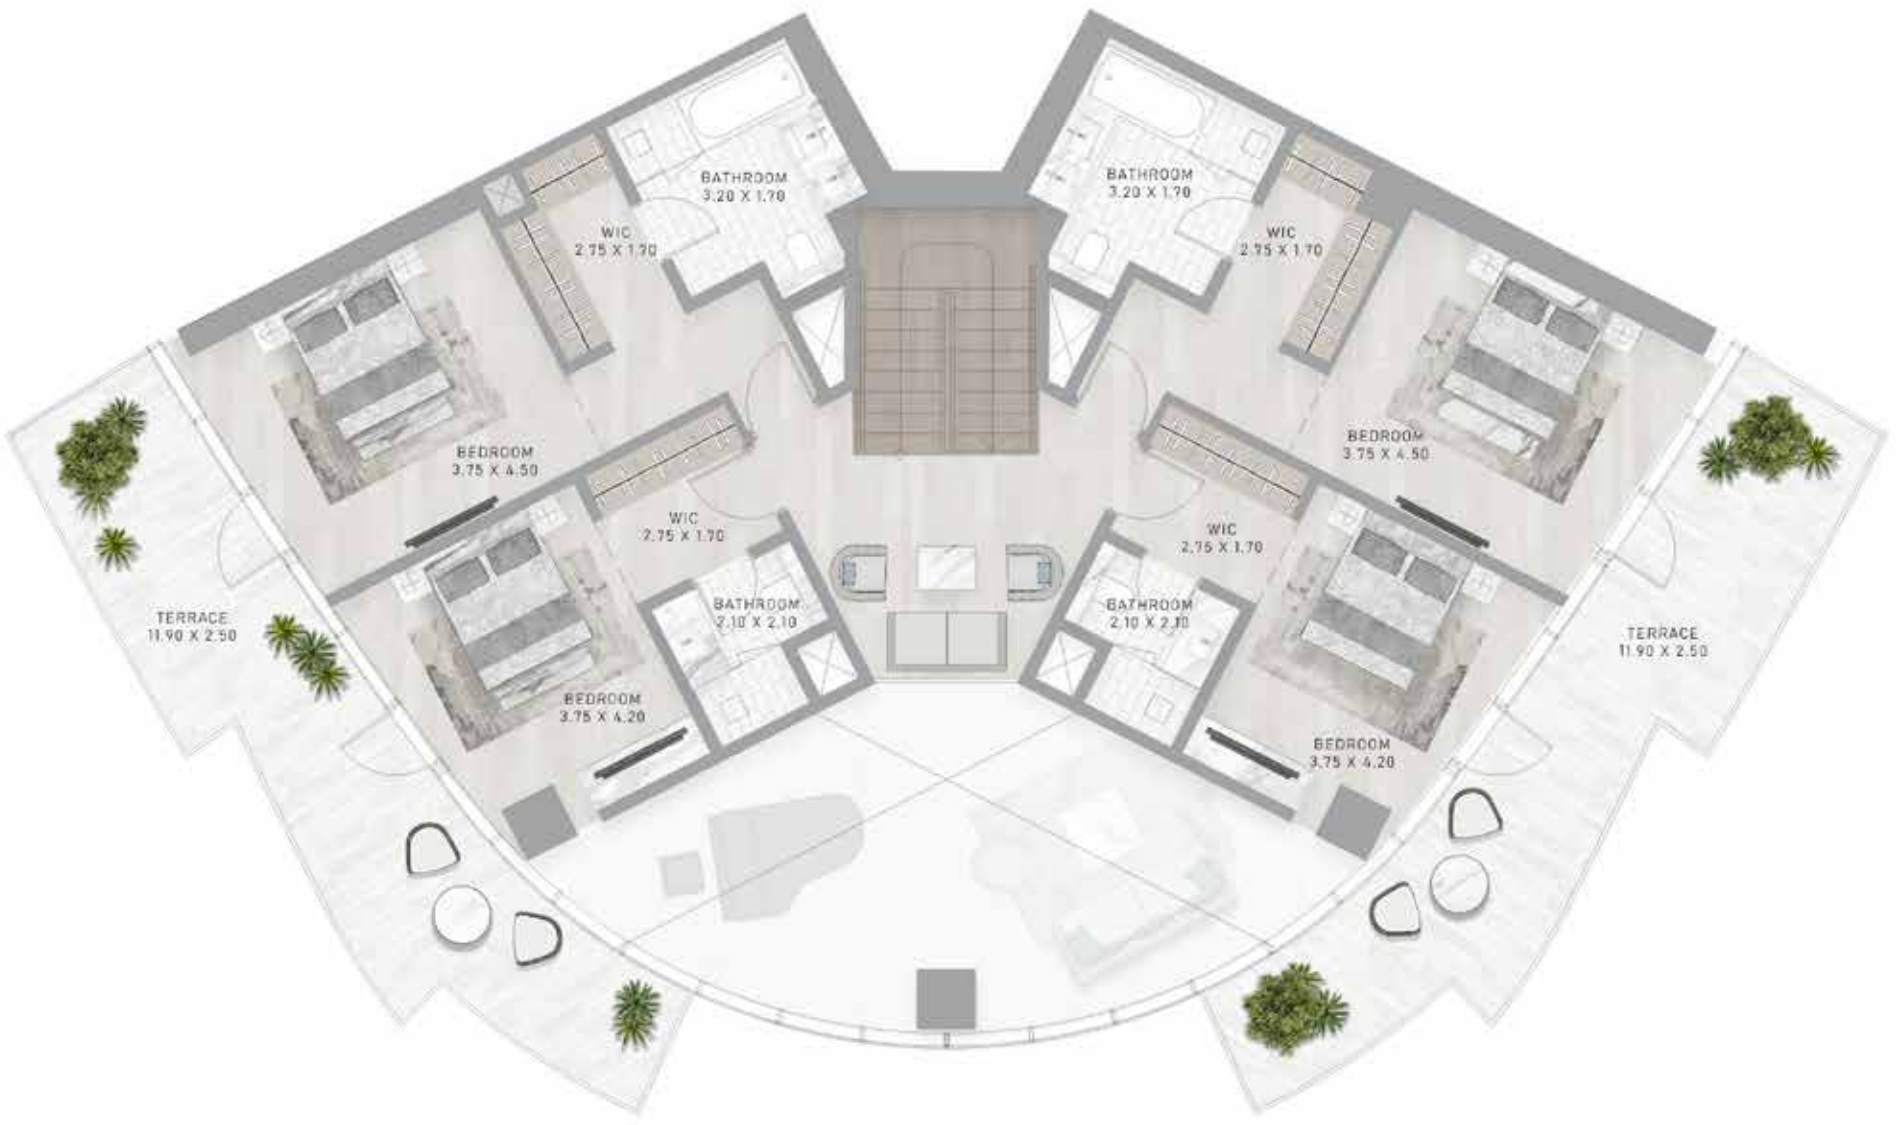

UPPER FLOOR

CANAL
HEIGHTS II
de GRISOGONO

CANAL
HEIGHTS II
de GRISOGONO