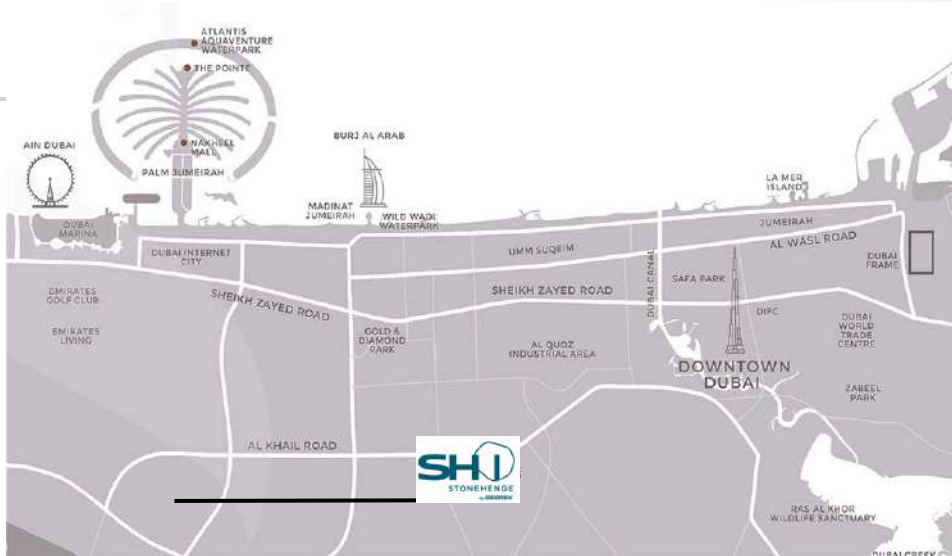

JUMEIRAH VILLAGE CIRCLE

Jumeirah Village Circle is a tranquil, serene community situated in the heart of Dubai and is close to all the major attractions and amenities the city has to offer.

The neighborhood is also home to a number of parks and schools with a selection of entertainment and leisure options. Adding to its strategic location is a mix of multi-family residential complexes that are perfect for families and residents looking for a quiet shelter from the hustle and bustle of the city.

YOUR HOME IN A PEACEFUL NEIGHBORHOOD

2 Minutes
Circle Mall

7 Minutes
Dubai Hills Mall

10 Minutes
Mall of the Emirates

10 Minutes
Dubai Marina

12 Minutes
Ain Dubai

15 Minutes
Downtown Dubai
& Burj Khalifa

15 Minutes
Burj Al Arab

18 Minutes
Palm Jumeirah

20 Minutes
Jumeirah Beach

20 Minutes
Museum of the Future

28 Minutes
Dubai World Central

30 Minutes
Dubai International
Airport

Lobby & Lounge

Lobby & Lounge

FITNESS CENTRE