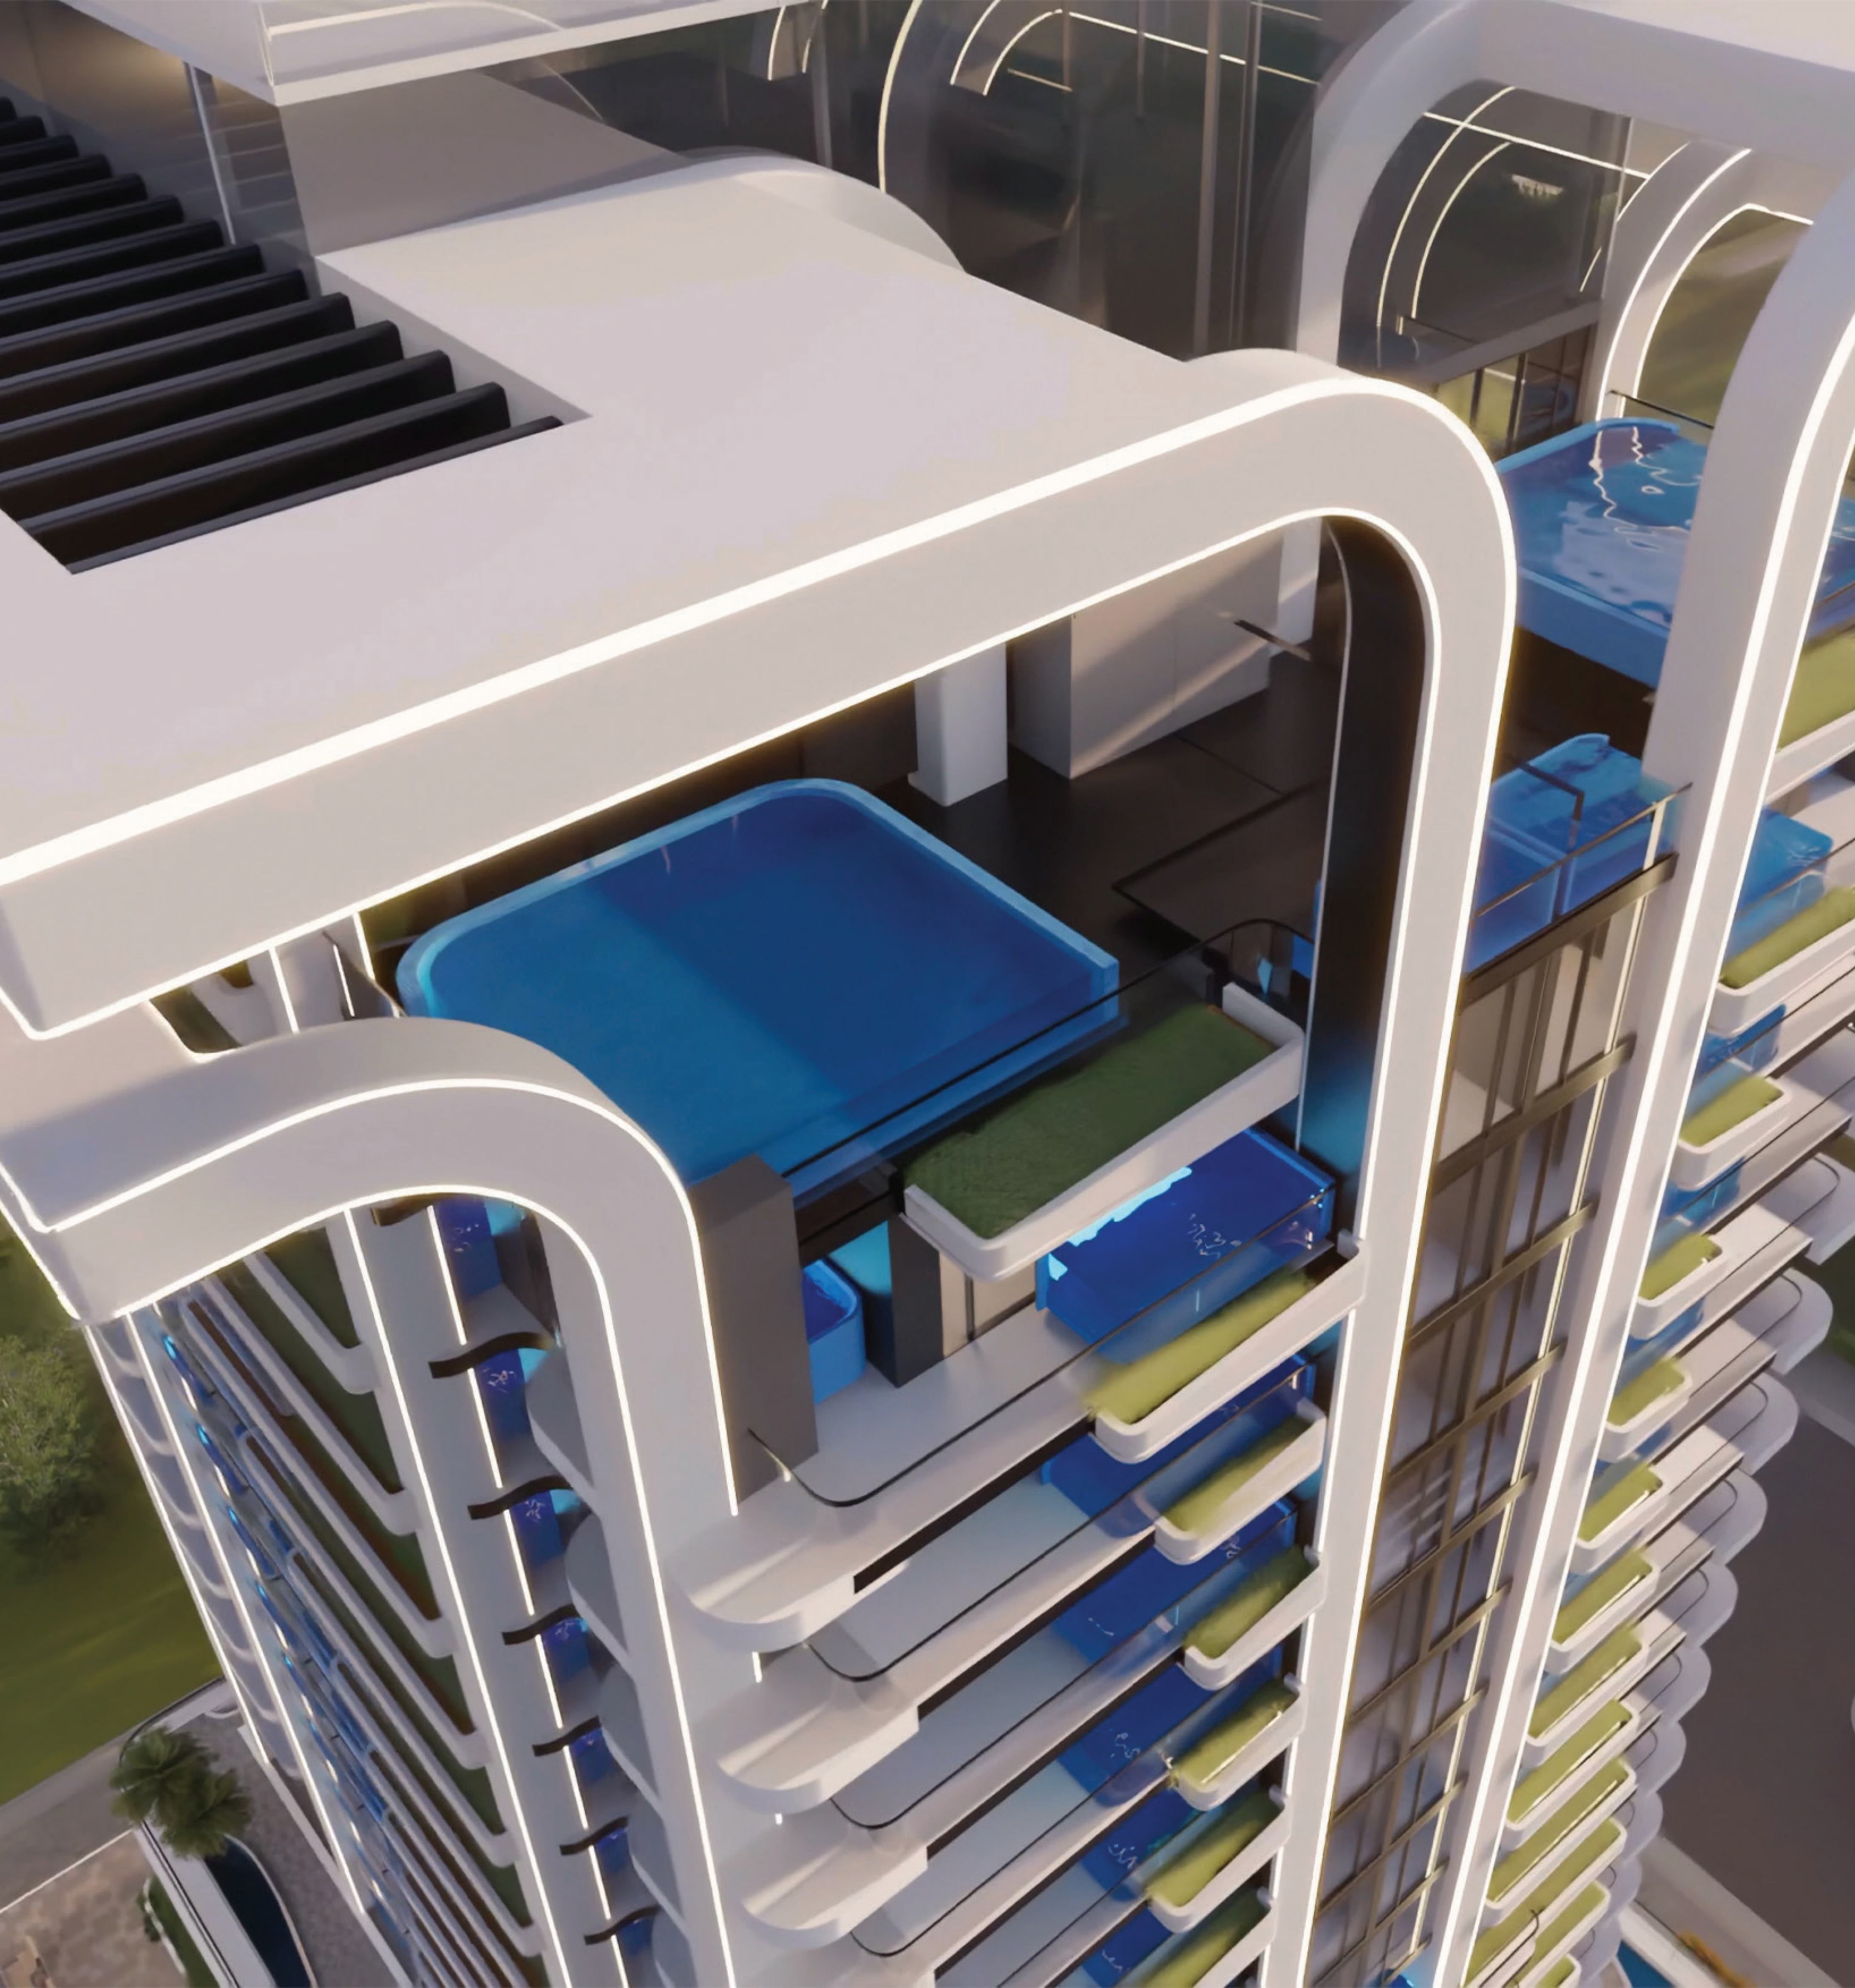

SAMANA
Manhattan

Elegantly Opulent

SAMANA
DEVELOPERS

A Symphony of Elegance & Modernity

SAMANA Manhattan – an exceptional residential development that sets a new standard for contemporary living. This innovative project by SAMANA Developers, located in Jumeirah Village Circle (JVC), is designed to provide residents with an unparalleled lifestyle; blended with luxurious amenities, stunning designs, and a prime location.

SAMANA
Manhattan

A World of Opulence

SAMANA Manhattan is an architectural masterpiece, showcasing sleek lines, contemporary elements, and a harmonious blend of glass and metal. The building's modern design stands as a testament to sophistication and elegance, setting it apart as an iconic landmark in Jumeirah Village Circle.

Redefined Comfort

Nestled in the heart of Jumeirah Village Circle, SAMANA Manhattan offers residents a strategic location that effortlessly blends tranquility with convenience. Situated within easy reach of major highways and key destinations, this prime address ensures effortless connectivity to Dubai's thriving business hubs, world-class entertainment venues, and a host of retail and dining options.

An aerial architectural rendering of a modern high-rise residential building. The building features a white facade with prominent, curved, cantilevered balconies on each floor, some of which are highlighted in blue. At the base of the building, there is a large, multi-level swimming pool complex with lounge chairs and palm trees. The surrounding area includes landscaped green spaces with various trees and plants, a paved road with a few cars, and other modern buildings in the background.