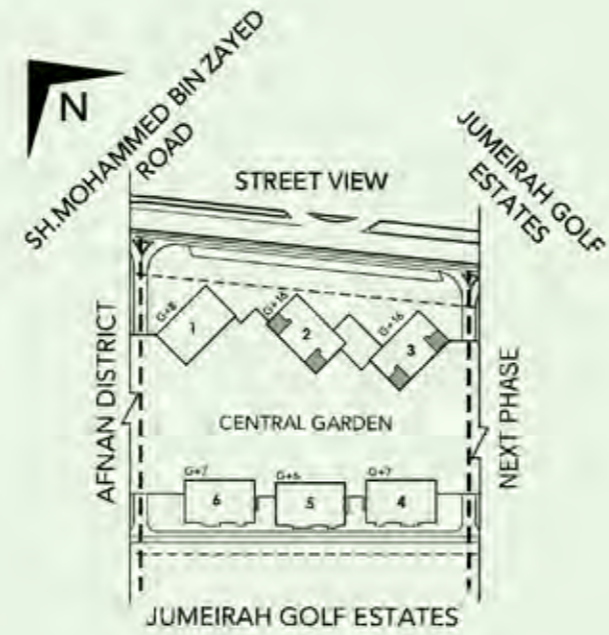

DANIA 2 & 3
TWO BEDROOM APARTMENT - TYPE A

2BR/A

TYPE	UNIT NO.	LEVEL	UNIT (SQ.FT.)	BALCONY (SQ.FT.)	TOTAL (SQ.FT.)	TOTAL COUNT (NO.)
2BR/A	04 & 09	9-16	904	69	973	32

DANIA 4, 5 & 6
TWO BEDROOM APARTMENT - TYPE B

2BR/B

TYPE	UNIT NO.	LEVEL	UNIT (SQ.FT.)	BALCONY (SQ.FT.)	TOTAL (SQ.FT.)	TOTAL COUNT (NO.)
2BR/B	01, 06 & 09	M	962	99	1,061	17
	03 & 19	1-6				
	03 & 10	7				
	02, 05 & 08	M				
	04, 11, 12 & 18	1-6				
	04 & 09	7				
	01, 07, 08, 14, 15 & 21	2-4				
01 & 21	5-6	1,009	96	1,105	24	
	01 & 12	7