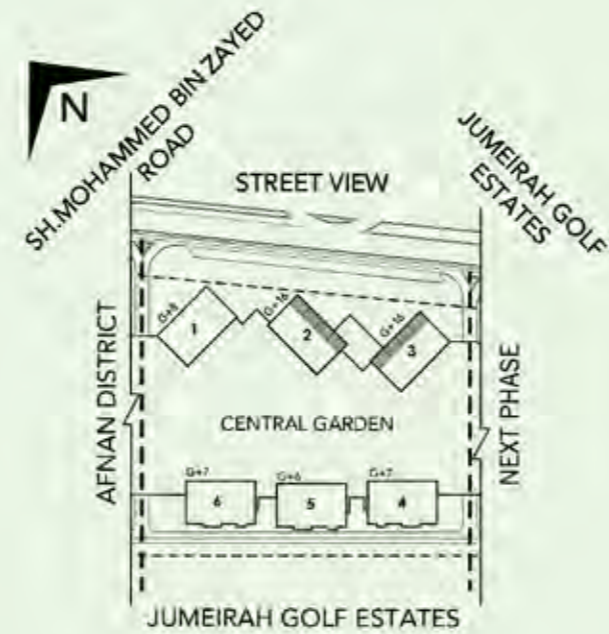

DANIA 2 & 3
STUDIO APARTMENT - TYPE F & G

ST/F

ST/G

TYPE	UNIT NO.	LEVEL	UNIT (SQ.FT.)	BALCONY (SQ.FT.)	TOTAL (SQ.FT.)	TOTAL COUNT (NO.)
ST/F	01 & 12	10-16	392	37	429	28
ST/G	02 & 11	10-16	394	37	431	28

DANIA 1, 2 & 3
STUDIO APARTMENT - TYPE H

ST/H

TYPE	UNIT NO.	LEVEL	UNIT (SQ.FT.)	BALCONY (SQ.FT.)	TOTAL (SQ.FT.)	TOTAL COUNT (NO.)
ST/H	07 (BLDG 1 & 3)	1	496	236	732	2
	04 (BLDG 2)	1	496	236	732	1