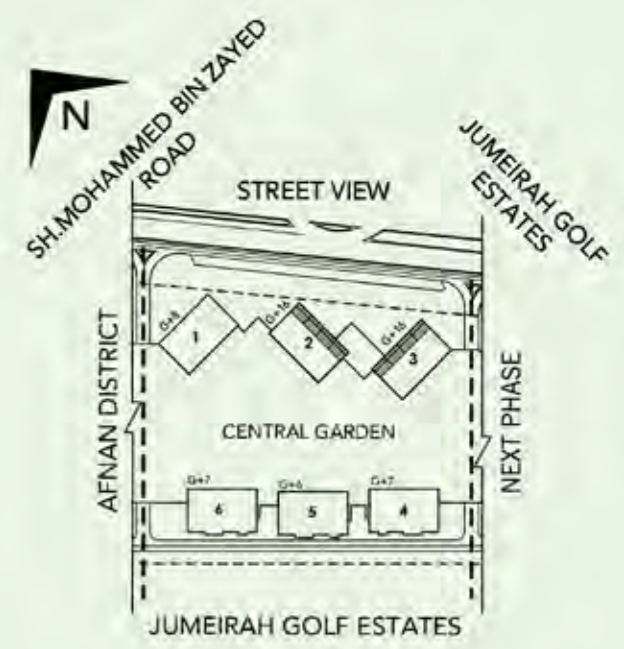

DANIA 2 & 3
STUDIO APARTMENT - TYPE B & C

TYPE	UNIT NO.	LEVEL	UNIT (SQ.FT.)	BALCONY (SQ.FT.)	TOTAL (SQ.FT.)	TOTAL COUNT (NO.)
ST/B	05 & 08	9-16	382	56	438	32
ST/C	06 & 07	9-16	388	56	444	32

DANIA 2 & 3
STUDIO APARTMENT - TYPE D & E

TYPE	UNIT NO.	LEVEL	UNIT (SQ.FT.)	BALCONY (SQ.FT.)	TOTAL (SQ.FT.)	TOTAL COUNT (NO.)
ST/D	01 & 12	9	427	240	667	4
ST/E	02 & 11	9	431	248	679	4