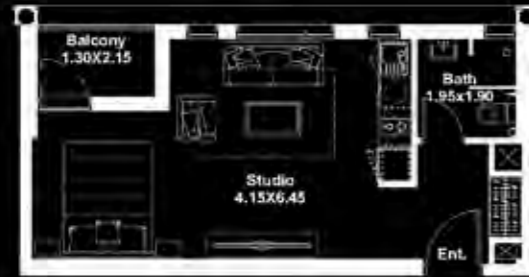

DANIA 2 & 3
STUDIO APARTMENT - TYPE B & C

TYPE	UNIT NO.	LEVEL	UNIT (SQ.FT.)	BALCONY (SQ.FT.)	TOTAL (SQ.FT.)	TOTAL COUNT (NO.)
ST/B	05 & 08	9-16	382	56	438	32
ST/C	06 & 07	9-16	388	56	444	32

DANIA 2 & 3

DANIA 2 & 3

DANIA 2 & 3
STUDIO APARTMENT - TYPE D & E

TYPE	UNIT NO.	LEVEL	UNIT (SQ.FT.)	BALCONY (SQ.FT.)	TOTAL (SQ.FT.)	TOTAL COUNT (NO.)
ST/D	01 & 12	9	427	240	667	4
ST/E	02 & 11	9	431	248	679	4

DANIA 2 & 3

DANIA 2 & 3
STUDIO APARTMENT - TYPE F & G

ST/F

ST/G

TYPE	UNIT NO.	LEVEL	UNIT (SQ.FT.)	BALCONY (SQ.FT.)	TOTAL (SQ.FT.)	TOTAL COUNT (NO.)
ST/F	01 & 12	10-16	392	37	429	28
ST/G	02 & 11	10-16	394	37	431	28

DANIA 2 & 3

DANIA 1, 2 & 3
STUDIO APARTMENT - TYPE H

ST/H

TYPE	UNIT NO.	LEVEL	UNIT (SQ.FT.)	BALCONY (SQ.FT.)	TOTAL (SQ.FT.)	TOTAL COUNT (NO.)
ST/H	07 (BLDG 1 & 3)	1	496	236	732	2
	04 (BLDG 2)	1	496	236	732	1

DANIA 1 & 3

DANIA 2

DANIA 1, 2 & 3
ONE BEDROOM APARTMENT - TYPE A & F