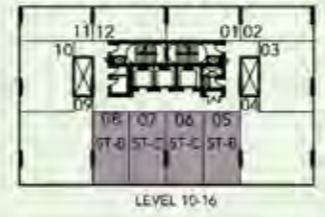

DANIA 2 & 3
STUDIO APARTMENT - TYPE B & C

TYPE	UNIT NO.	LEVEL	UNIT (SQ.FT.)	BALCONY (SQ.FT.)	TOTAL (SQ.FT.)	TOTAL COUNT (NO.)
ST/B	05 & 08	9-16	382	56	438	32
ST/C	06 & 07	9-16	388	56	444	32

DANIA 2 & 3

DANIA 2 & 3

DANIA 2 & 3
STUDIO APARTMENT - TYPE D & E

TYPE	UNIT NO.	LEVEL	UNIT (SQ.FT.)	BALCONY (SQ.FT.)	TOTAL (SQ.FT.)	TOTAL COUNT (NO.)
ST/D	01 & 12	9	427	240	667	4
ST/E	02 & 11	9	431	248	679	4

DANIA 2 & 3

DANIA 2 & 3
STUDIO APARTMENT - TYPE F & G

ST/F

ST/G

TYPE	UNIT NO.	LEVEL	UNIT (SQ.FT.)	BALCONY (SQ.FT.)	TOTAL (SQ.FT.)	TOTAL COUNT (NO.)
ST/F	01 & 12	10-16	392	37	429	28
ST/G	02 & 11	10-16	394	37	431	28

DANIA 2 & 3

DANIA 1, 2 & 3
STUDIO APARTMENT - TYPE H