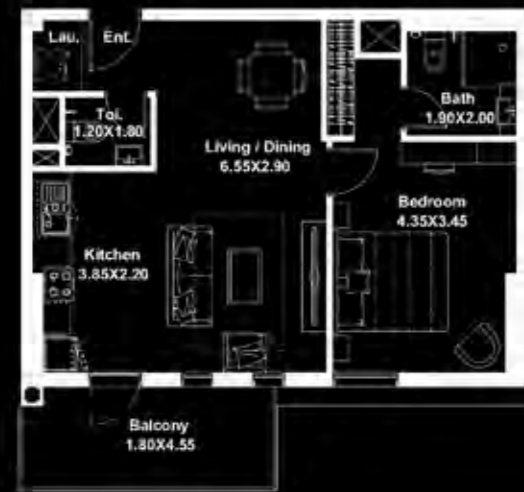

DANIA 2 & 3

DANIA 2 & 3

DANIA 1,2 & 3

DANIA 1,2 & 3

DANIA 1, 2 & 3
ONE BEDROOM APARTMENT - TYPE D & E

1BR/D

1BR/E

TYPE	UNIT NO.	LEVEL	UNIT (SQ.FT.)	BALCONY (SQ.FT.)	TOTAL (SQ.FT.)	TOTAL COUNT (NO.)
1BR/D	02 & 09	1-8	610	54	664	48
1BR/E	05 & 06	1	644	317	961	6

DANIA 1,2 & 3

DANIA 1,2 & 3

DANIA 4, 5 & 6
ONE BEDROOM APARTMENT - TYPE G

1BR/G

TYPE	UNIT NO.	LEVEL	UNIT (SQ.FT.)	BALCONY (SQ.FT.)	TOTAL (SQ.FT.)	TOTAL COUNT (NO.)
1BR/G	05, 10 & 17	2-4	677	95	772	9

DANIA 6

DANIA 5

DANIA 4

DANIA 4, 5 & 6
ONE BEDROOM APARTMENT - TYPE H

1BR/H

TYPE	UNIT NO.	LEVEL	UNIT (SQ.FT.)	BALCONY (SQ.FT.)	TOTAL (SQ.FT.)	TOTAL COUNT (NO.)
1BR/H	03, 04 & 07	M	644	95	739	8
	05, 10 & 17	1				
	05 & 08	7				
	05, 10 & 17	5, 6	639	95	734	6