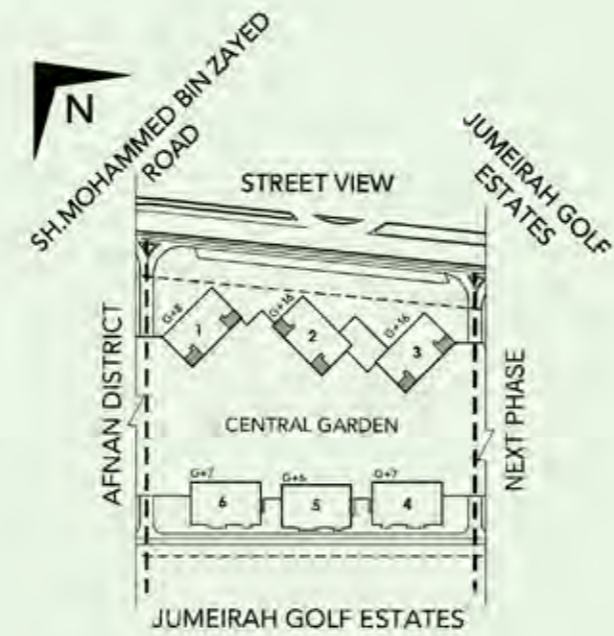

DANIA 1,2 & 3
ONE BEDROOM APARTMENT - TYPE B & C

1BR/B

1BR/C