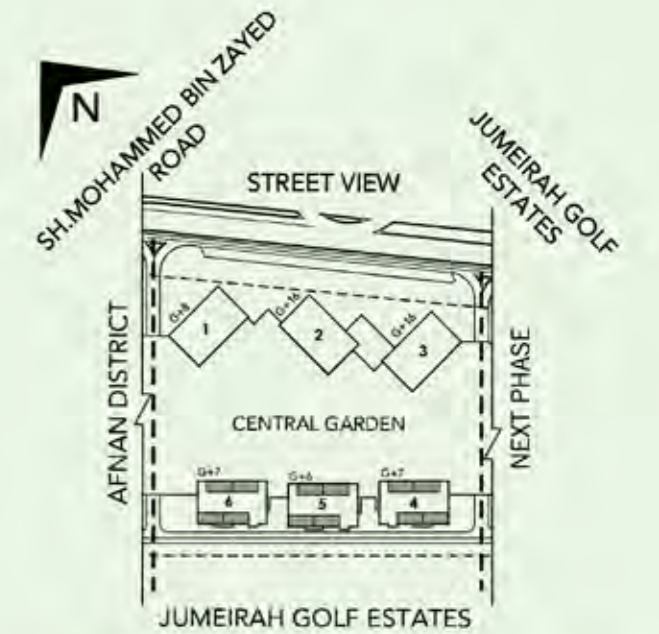

2BR/A

TYPE	UNIT NO.	LEVEL	UNIT (SQ.FT.)	BALCONY (SQ.FT.)	TOTAL (SQ.FT.)	TOTAL COUNT (NO.)
2BR/A	04 & 09	9-16	904	69	973	32

DANIA 4, 5 & 6
TWO BEDROOM APARTMENT - TYPE B

2BR/B

TYPE	UNIT NO.	LEVEL	UNIT (SQ.FT.)	BALCONY (SQ.FT.)	TOTAL (SQ.FT.)	TOTAL COUNT (NO.)
2BR/B	01, 06 & 09	M	962	99	1,061	17
	03 & 19	1-6				
	03 & 10	7				
	02, 05 & 08	M				
	04, 11, 12 & 18	1-6				
	04 & 09	7				
	01, 07, 08, 14, 15 & 21	2-4				
01 & 21	5-6	1,009	96	1,105	24	
	01 & 12	7				