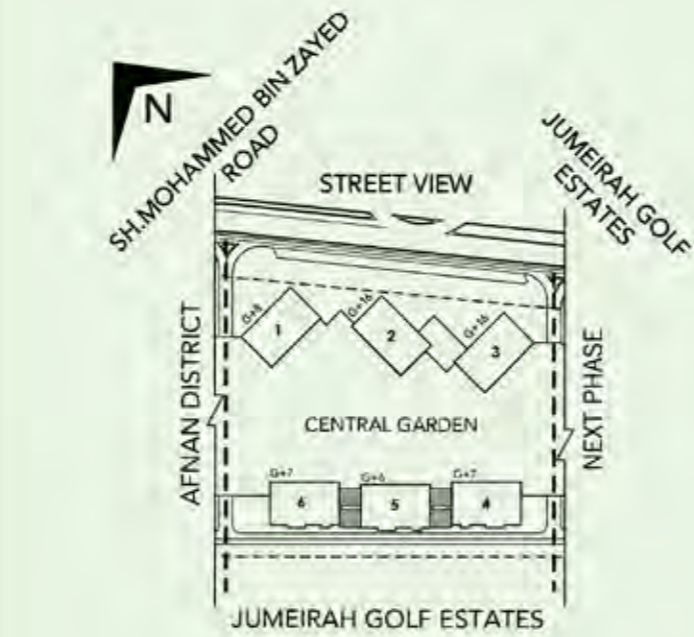

DANIA 4, 5 & 6
TWO BEDROOM APARTMENT - TYPE G

2BR/G

TYPE	UNIT NO.	LEVEL	UNIT (SQ.FT.)	BALCONY (SQ.FT.)	TOTAL (SQ.FT.)	TOTAL COUNT (NO.)
2BR/G	06 & 16	5-6	1,105	144	1,249	4
2BR/G	09 & 13	5-6	1,134	120	1,254	4

DANIA 4, 5 & 6
THREE BEDROOM APARTMENT - TYPE A

3BR/A

TYPE	UNIT NO.	LEVEL	UNIT (SQ.FT.)	BALCONY (SQ.FT.)	TOTAL (SQ.FT.)	TOTAL COUNT (NO.)
3BR/A	07,08,14 & 15	5-6	1,483	190	1,673	8
	06 & 07	7	1,484	187	1,671	2

DANIA 6 DANIA 5 DANIA 4