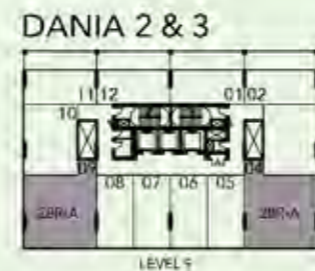

DANIA 4, 5 & 6
ONE BEDROOM APARTMENT - TYPE I

1BR/I

TYPE	UNIT NO.	LEVEL	UNIT (SQ.FT.)	BALCONY (SQ.FT.)	TOTAL (SQ.FT.)	TOTAL COUNT (NO.)
1BR/I	06, 09 & 16	1	821	150	971	3

DANIA 2 & 3
TWO BEDROOM APARTMENT - TYPE A

2BR/A

TYPE	UNIT NO.	LEVEL	UNIT (SQ.FT.)	BALCONY (SQ.FT.)	TOTAL (SQ.FT.)	TOTAL COUNT (NO.)
2BR/A	04 & 09	9-16	904	69	973	32

DANIA 4, 5 & 6
TWO BEDROOM APARTMENT - TYPE B

2BR/B

TYPE	UNIT NO.	LEVEL	UNIT (SQ.FT.)	BALCONY (SQ.FT.)	TOTAL (SQ.FT.)	TOTAL COUNT (NO.)
2BR/B	01, 06 & 09	M	962	99	1,061	17
	03 & 19	1-6				
	03 & 10	7				
	02, 05 & 08	M				
	04, 11, 12 & 18	1-6				
	04 & 09	7				
	01, 07, 08, 14, 15 & 21	2-4				
01 & 21	5-6	1,009	96	1,105	24	
	01 & 12	7				