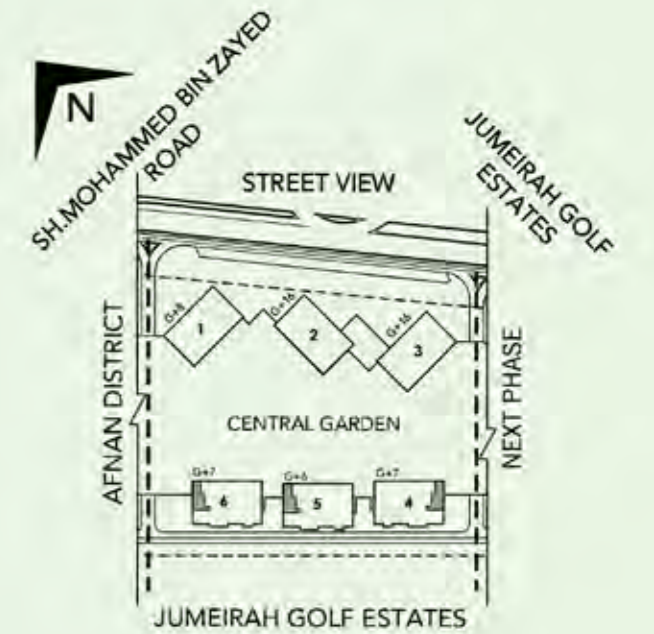

DANIA 4, 5 & 6
TWO BEDROOM APARTMENT - TYPE C

2BR/C

TYPE	UNIT NO.	LEVEL	UNIT (SQ.FT.)	BALCONY (SQ.FT.)	TOTAL (SQ.FT.)	TOTAL COUNT (NO.)
2BR/C	06, 09 & 16	2-4	990	92	1,082	9

DANIA 4, 5 & 6
TWO BEDROOM APARTMENT - TYPE D

2BR/D

TYPE	UNIT NO.	LEVEL	UNIT (SQ.FT.)	BALCONY (SQ.FT.)	TOTAL (SQ.FT.)	TOTAL COUNT (NO.)
2BR/D	02, 11 & 20	2-4	1,046	92	1,138	15
	02 & 20	5-6				
	02 & 11	7