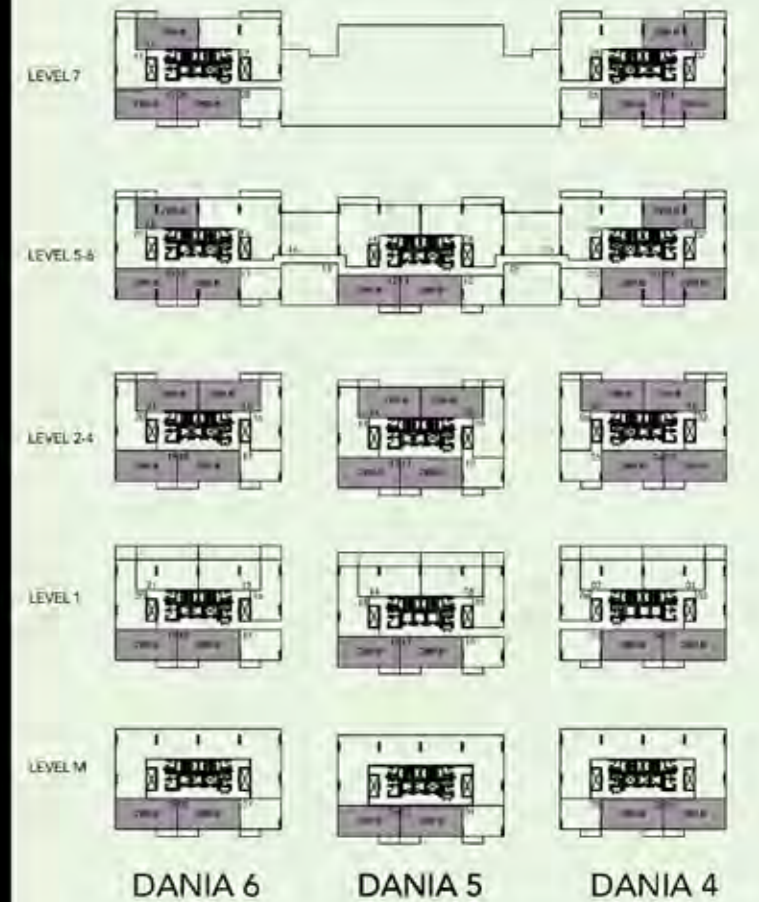

2BR/A

TYPE	UNIT NO.	LEVEL	UNIT (SQ.FT.)	BALCONY (SQ.FT.)	TOTAL (SQ.FT.)	TOTAL COUNT (NO.)
2BR/A	04 & 09	9-16	904	69	973	32

DANIA 4, 5 & 6
TWO BEDROOM APARTMENT - TYPE B

2BR/B

TYPE	UNIT NO.	LEVEL	UNIT (SQ.FT.)	BALCONY (SQ.FT.)	TOTAL (SQ.FT.)	TOTAL COUNT (NO.)
2BR/B	01, 06 & 09	M	962	99	1,061	17
	03 & 19	1-6				
	03 & 10	7				
	02, 05 & 08	M				
	04, 11, 12 & 18	1-6				
	04 & 09	7				
	01, 07, 08, 14, 15 & 21	2-4				
01 & 21	5-6	1,009	96	1,105	24	
	01 & 12	7				