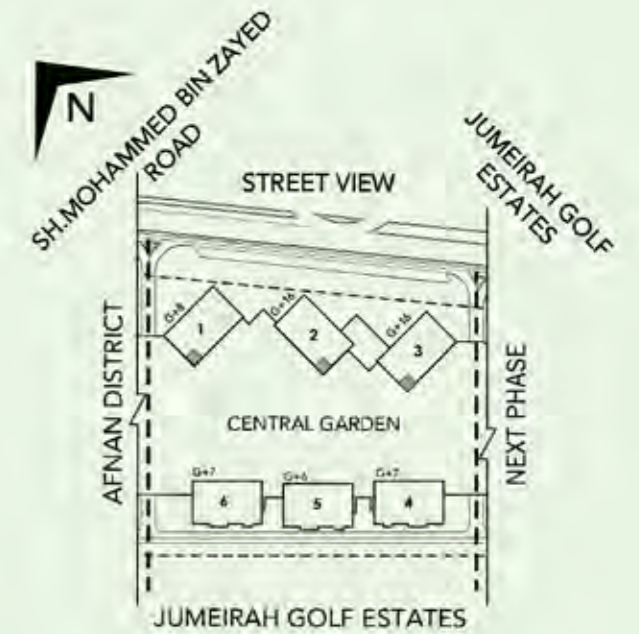

DANIA 2 & 3
STUDIO APARTMENT - TYPE F & G

ST/F

ST/G

TYPE	UNIT NO.	LEVEL	UNIT (SQ.FT.)	BALCONY (SQ.FT.)	TOTAL (SQ.FT.)	TOTAL COUNT (NO.)
ST/F	01 & 12	10-16	392	37	429	28
ST/G	02 & 11	10-16	394	37	431	28

DANIA 1, 2 & 3
STUDIO APARTMENT - TYPE H

ST/H

TYPE	UNIT NO.	LEVEL	UNIT (SQ.FT.)	BALCONY (SQ.FT.)	TOTAL (SQ.FT.)	TOTAL COUNT (NO.)
ST/H	07 (BLDG 1 & 3)	1	496	236	732	2
	04 (BLDG 2)	1	496	236	732	1