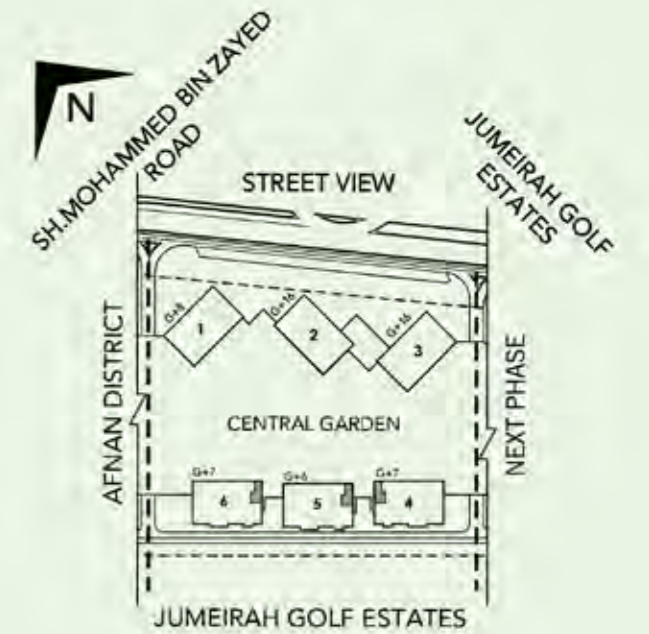

DANIA 4, 5 & 6
ONE BEDROOM APARTMENT - TYPE H

1BR/H

TYPE	UNIT NO.	LEVEL	UNIT (SQ.FT.)	BALCONY (SQ.FT.)	TOTAL (SQ.FT.)	TOTAL COUNT (NO.)
1BR/H	03, 04 & 07	M	644	95	739	8
	05, 10 & 17	1				
	05 & 08	7				
	05, 10 & 17	5, 6	639	95	734	6

DANIA 4, 5 & 6
ONE BEDROOM APARTMENT - TYPE I

1BR/I

TYPE	UNIT NO.	LEVEL	UNIT (SQ.FT.)	BALCONY (SQ.FT.)	TOTAL (SQ.FT.)	TOTAL COUNT (NO.)
1BR/I	06, 09 & 16	1	821	150	971	3