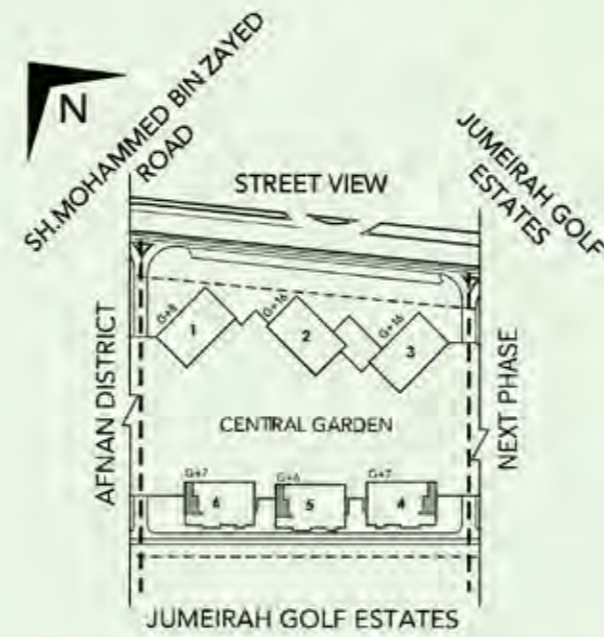

DANIA 4, 5 & 6
TWO BEDROOM APARTMENT - TYPE E

2BR/E

TYPE	UNIT NO.	LEVEL	UNIT (SQ.FT.)	BALCONY (SQ.FT.)	TOTAL (SQ.FT.)	TOTAL COUNT (NO.)
2BR/E	02, 13 & 20	1	1,046	150	1,196	3

DANIA 4, 5 & 6
TWO BEDROOM APARTMENT - TYPE F

2BR/F

TYPE	UNIT NO.	LEVEL	UNIT (SQ.FT.)	BALCONY (SQ.FT.)	TOTAL (SQ.FT.)	TOTAL COUNT (NO.)
2BR/F	01, 07, 08, 14, 15 & 21	1	1,009	461	1,470	6