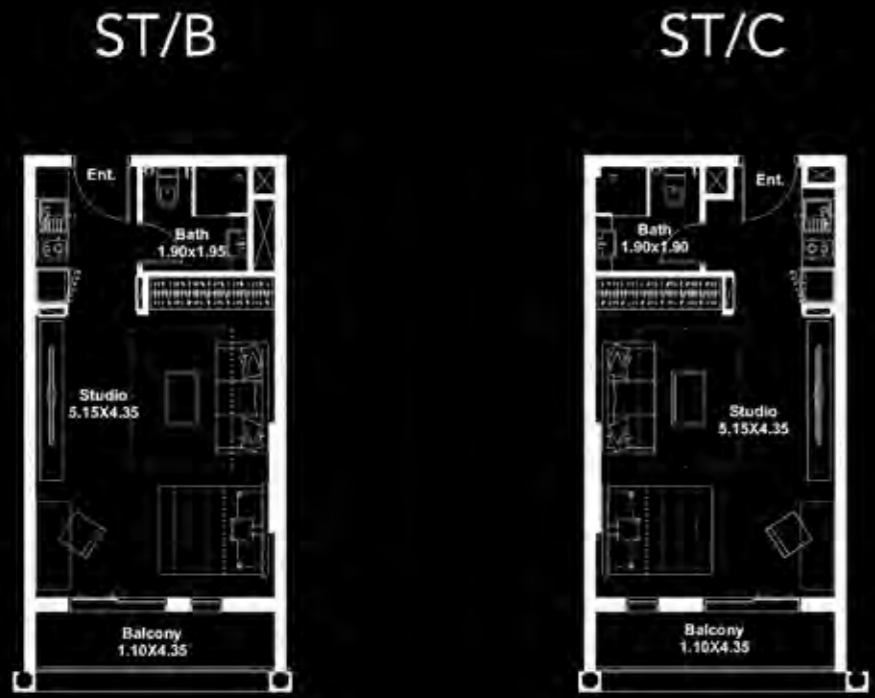

DANIA 2 & 3
STUDIO APARTMENT - TYPE B & C

TYPE	UNIT NO.	LEVEL	UNIT (SQ.FT.)	BALCONY (SQ.FT.)	TOTAL (SQ.FT.)	TOTAL COUNT (NO.)
ST/B	05 & 08	9-16	382	56	438	32
ST/C	06 & 07	9-16	388	56	444	32

DANIA 2 & 3

DANIA 2 & 3

DANIA 2 & 3
STUDIO APARTMENT - TYPE D & E

TYPE	UNIT NO.	LEVEL	UNIT (SQ.FT.)	BALCONY (SQ.FT.)	TOTAL (SQ.FT.)	TOTAL COUNT (NO.)
ST/D	01 & 12	9	427	240	667	4
ST/E	02 & 11	9	431	248	679	4

DANIA 2 & 3

DANIA 2 & 3
STUDIO APARTMENT - TYPE F & G

ST/F

ST/G

TYPE	UNIT NO.	LEVEL	UNIT (SQ.FT.)	BALCONY (SQ.FT.)	TOTAL (SQ.FT.)	TOTAL COUNT (NO.)
ST/F	01 & 12	10-16	392	37	429	28
ST/G	02 & 11	10-16	394	37	431	28

DANIA 2 & 3

DANIA 1, 2 & 3
STUDIO APARTMENT - TYPE H

ST/H

TYPE	UNIT NO.	LEVEL	UNIT (SQ.FT.)	BALCONY (SQ.FT.)	TOTAL (SQ.FT.)	TOTAL COUNT (NO.)
ST/H	07 (BLDG 1 & 3)	1	496	236	732	2
	04 (BLDG 2)	1	496	236	732	1

DANIA 1 & 3

DANIA 2

DANIA 1, 2 & 3
ONE BEDROOM APARTMENT - TYPE A & F