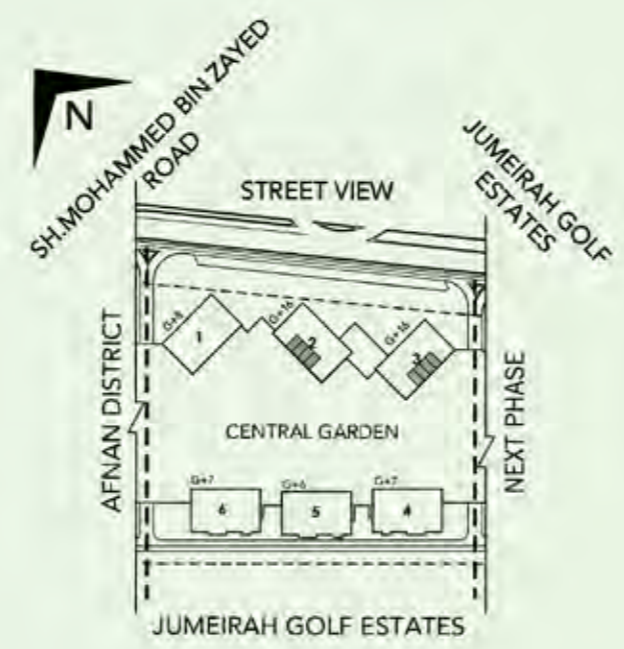

DANIA 2 & 3
STUDIO APARTMENT - TYPE B & C

TYPE	UNIT NO.	LEVEL	UNIT (SQ.FT.)	BALCONY (SQ.FT.)	TOTAL (SQ.FT.)	TOTAL COUNT (NO.)
ST/B	05 & 08	9-16	382	56	438	32
ST/C	06 & 07	9-16	388	56	444	32

DANIA 2 & 3

DANIA 2 & 3