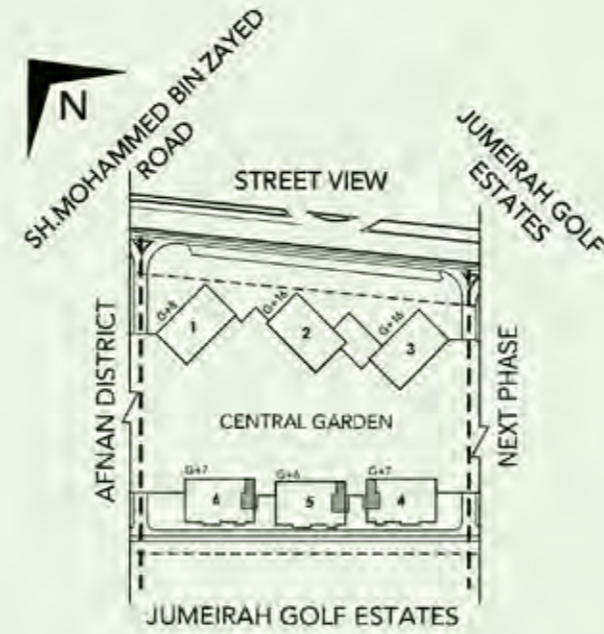

DANIA 4, 5 & 6
TWO BEDROOM APARTMENT - TYPE C

2BR/C

TYPE	UNIT NO.	LEVEL	UNIT (SQ.FT.)	BALCONY (SQ.FT.)	TOTAL (SQ.FT.)	TOTAL COUNT (NO.)
2BR/C	06, 09 & 16	2-4	990	92	1,082	9

DANIA 4, 5 & 6
TWO BEDROOM APARTMENT - TYPE D

2BR/D

TYPE	UNIT NO.	LEVEL	UNIT (SQ.FT.)	BALCONY (SQ.FT.)	TOTAL (SQ.FT.)	TOTAL COUNT (NO.)
2BR/D	02, 11 & 20	2-4	1,046	92	1,138	15
	02 & 20	5-6				
	02 & 11	7