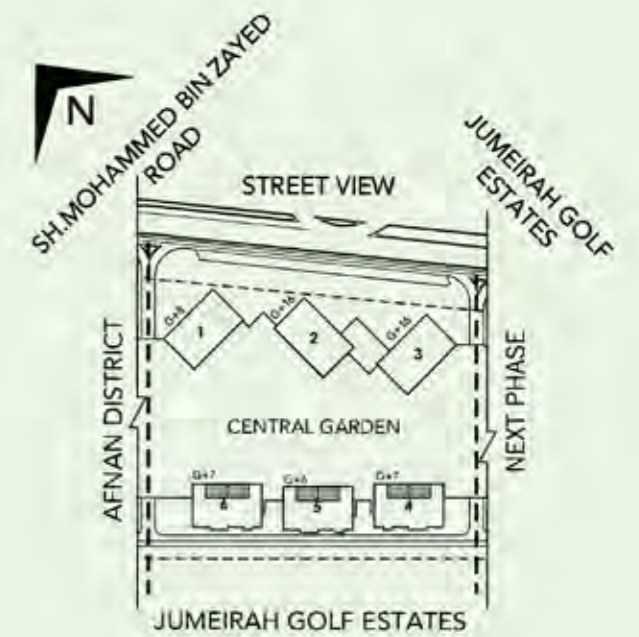

2BR/E

TYPE	UNIT NO.	LEVEL	UNIT (SQ.FT.)	BALCONY (SQ.FT.)	TOTAL (SQ.FT.)	TOTAL COUNT (NO.)
2BR/E	02, 13 & 20	1	1,046	150	1,196	3

DANIA 4, 5 & 6
TWO BEDROOM APARTMENT - TYPE F

2BR/F

TYPE	UNIT NO.	LEVEL	UNIT (SQ.FT.)	BALCONY (SQ.FT.)	TOTAL (SQ.FT.)	TOTAL COUNT (NO.)
2BR/F	01, 07, 08, 14, 15 & 21	1	1,009	461	1,470	6