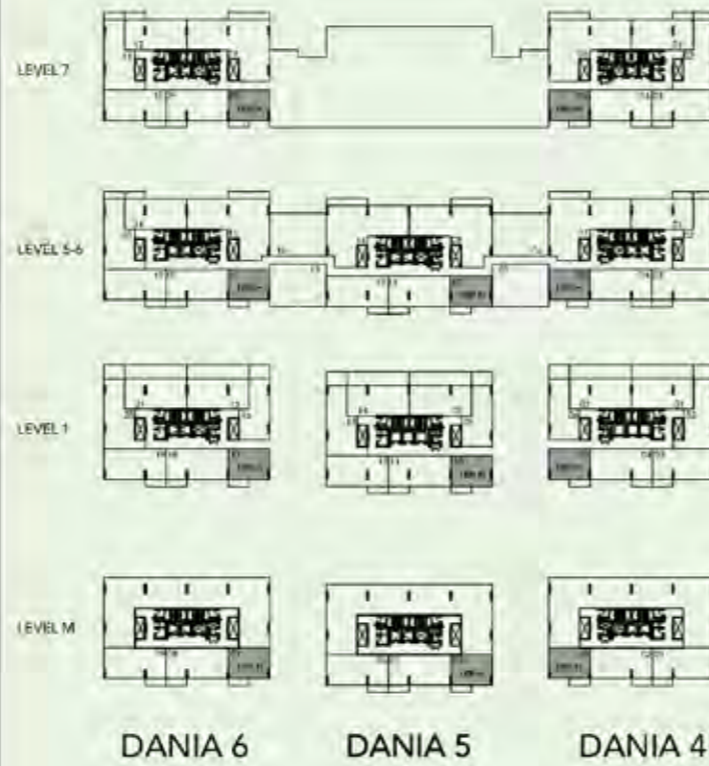

DANIA 5

DANIA 4

DANIA 4, 5 & 6
ONE BEDROOM APARTMENT - TYPE H

1BR/H

TYPE	UNIT NO.	LEVEL	UNIT (SQ.FT.)	BALCONY (SQ.FT.)	TOTAL (SQ.FT.)	TOTAL COUNT (NO.)
1BR/H	03, 04 & 07	M	644	95	739	8
	05, 10 & 17	1				
	05 & 08	7				
	05, 10 & 17	5, 6	639	95	734	6