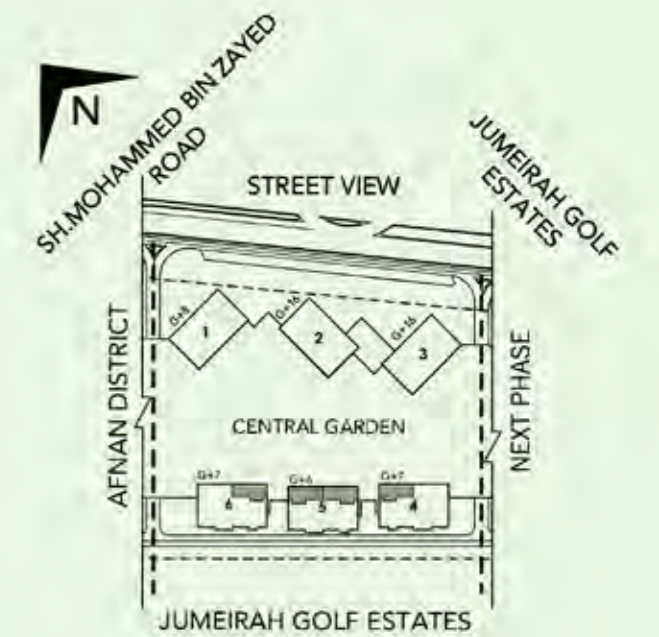

DANIA 6 DANIA 5 DANIA 4