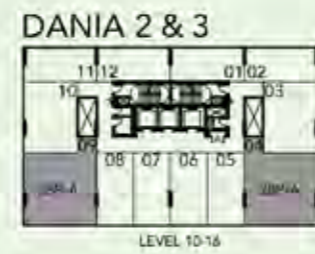

DANIA 4, 5 & 6
ONE BEDROOM APARTMENT - TYPE I

1BR/I

TYPE	UNIT NO.	LEVEL	UNIT (SQ.FT.)	BALCONY (SQ.FT.)	TOTAL (SQ.FT.)	TOTAL COUNT (NO.)
1BR/I	06, 09 & 16	1	821	150	971	3

DANIA 2 & 3
TWO BEDROOM APARTMENT - TYPE A

2BR/A

TYPE	UNIT NO.	LEVEL	UNIT (SQ.FT.)	BALCONY (SQ.FT.)	TOTAL (SQ.FT.)	TOTAL COUNT (NO.)
2BR/A	04 & 09	9-16	904	69	973	32

DANIA 4, 5 & 6
TWO BEDROOM APARTMENT - TYPE B

2BR/B

TYPE	UNIT NO.	LEVEL	UNIT (SQ.FT.)	BALCONY (SQ.FT.)	TOTAL (SQ.FT.)	TOTAL COUNT (NO.)
2BR/B	01, 06 & 09	M	962	99	1,061	17
	03 & 19	1-6				
	03 & 10	7				
	02, 05 & 08	M				
	04, 11, 12 & 18	1-6				
	04 & 09	7				
	01, 07, 08, 14, 15 & 21	2-4				
01 & 21	5-6	1,009	96	1,105	24	
	01 & 12	7				