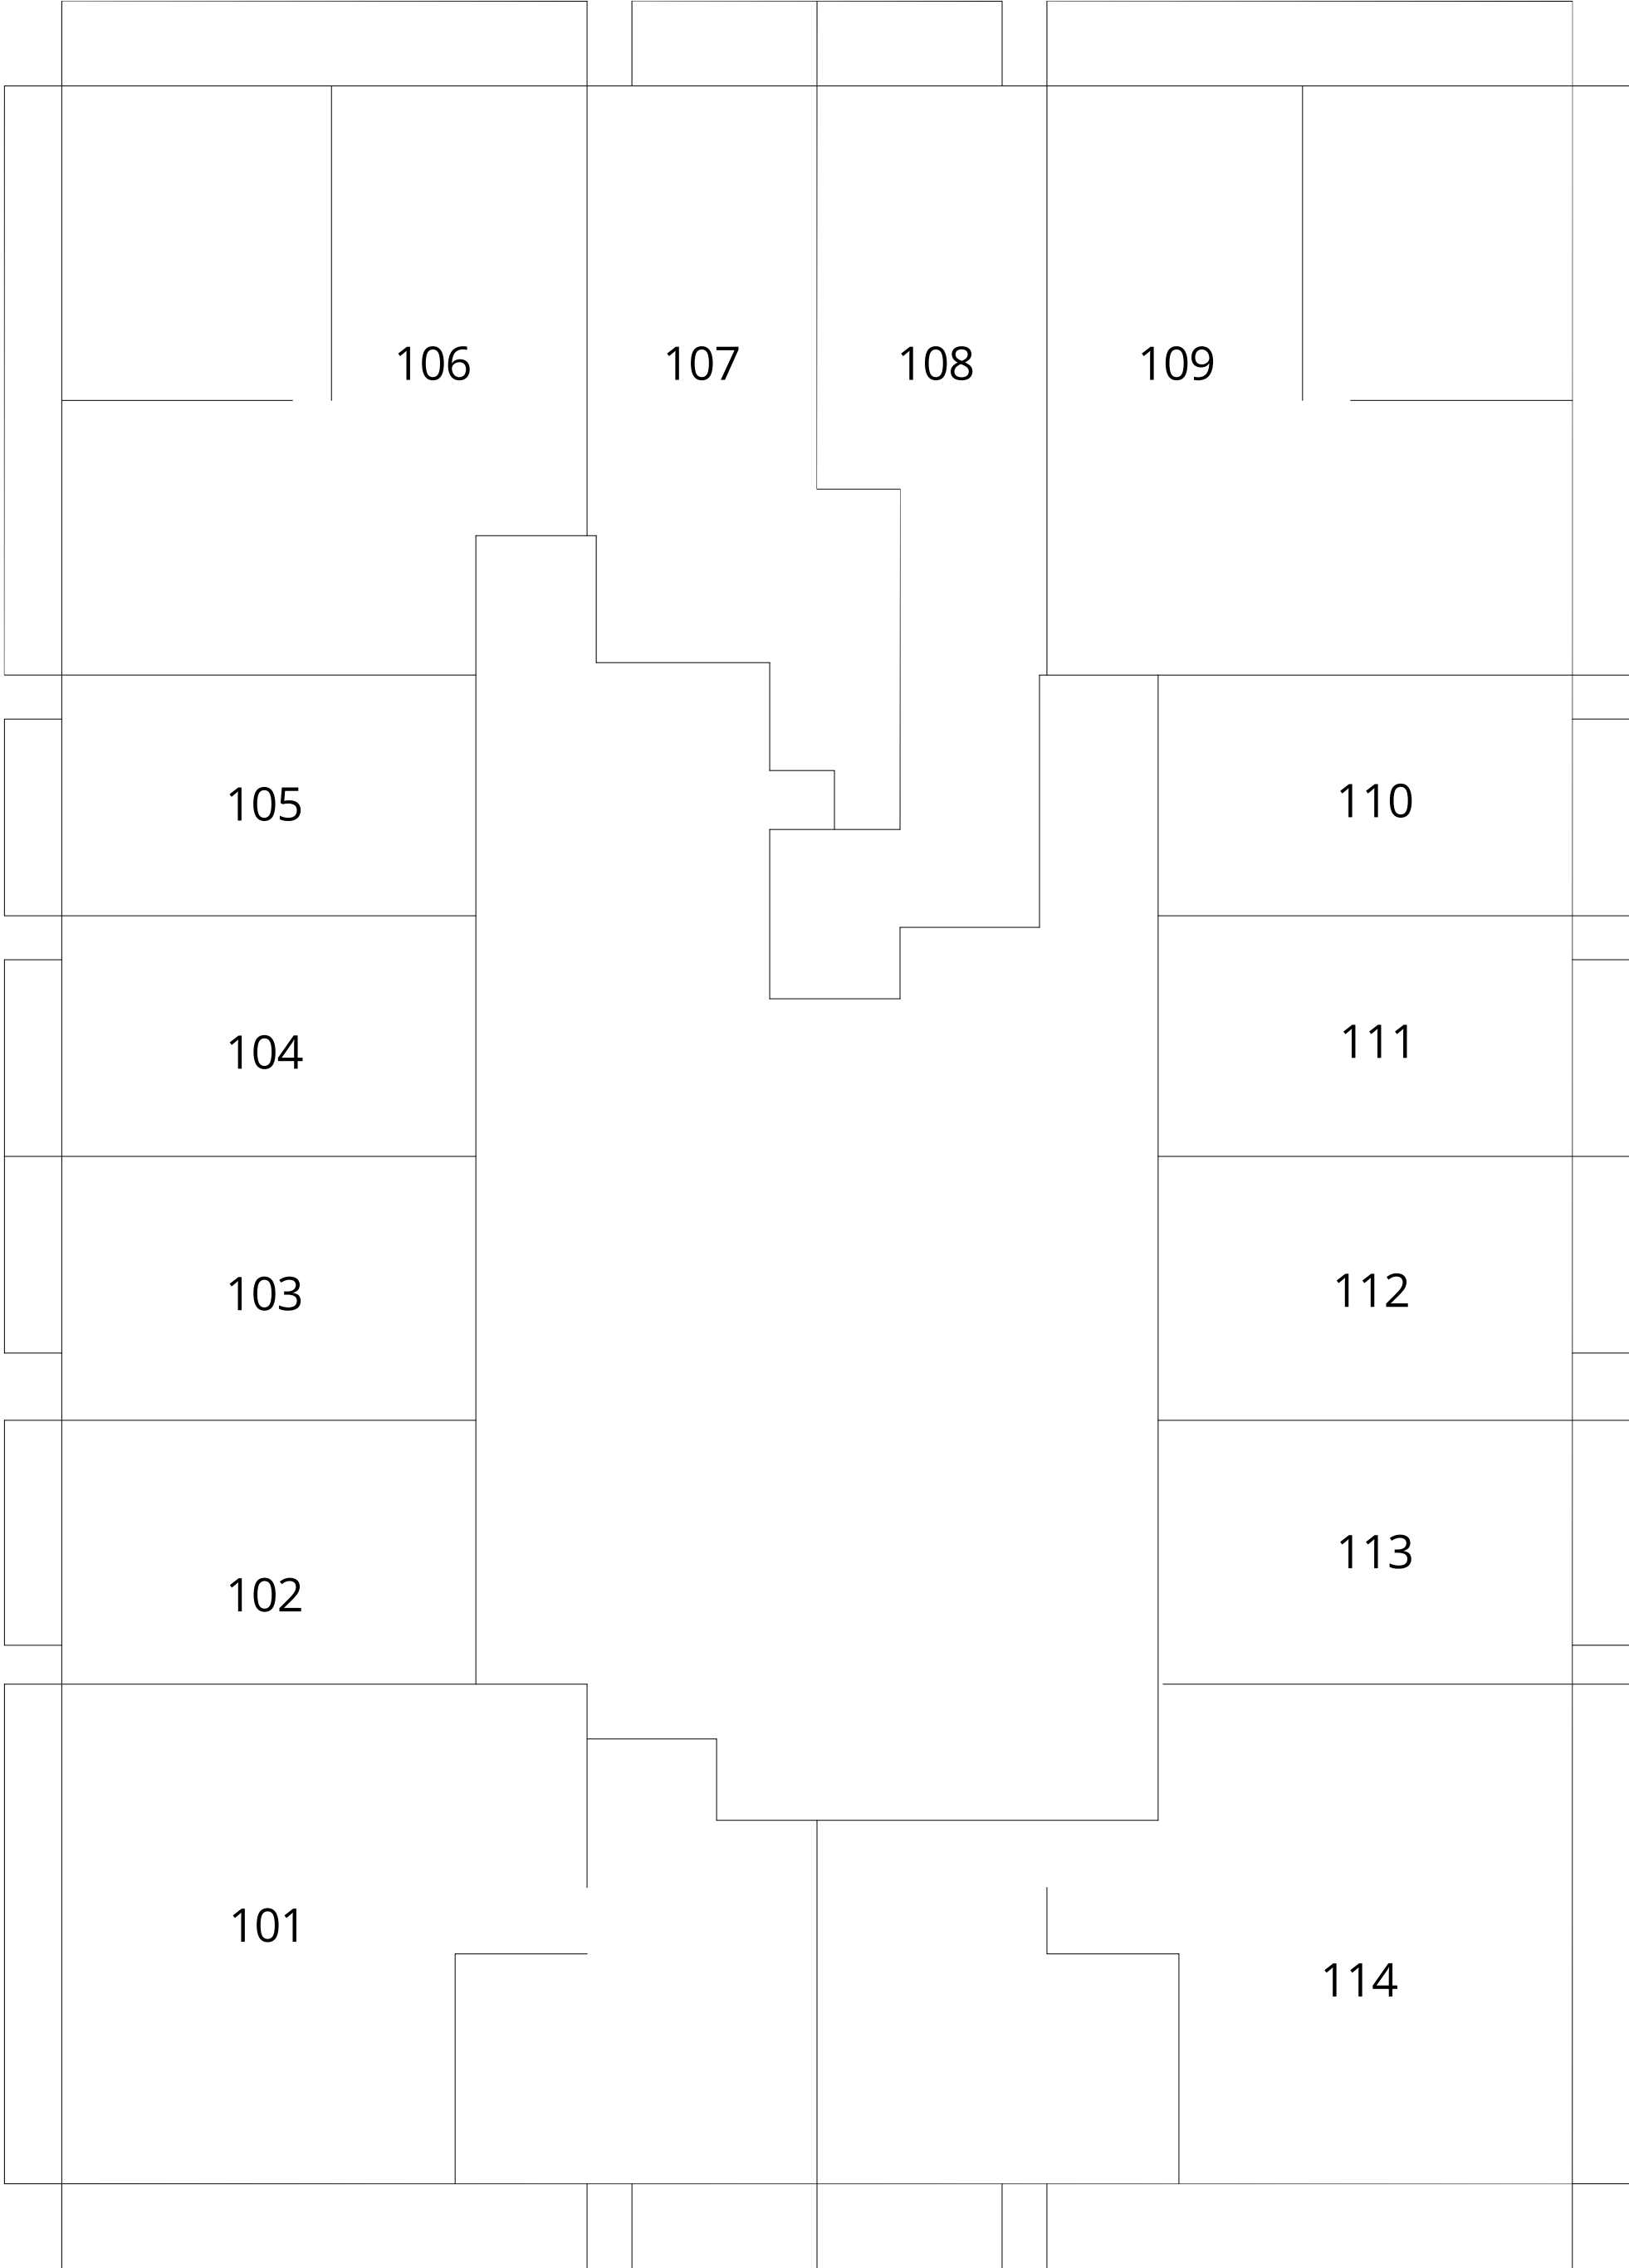

General plan