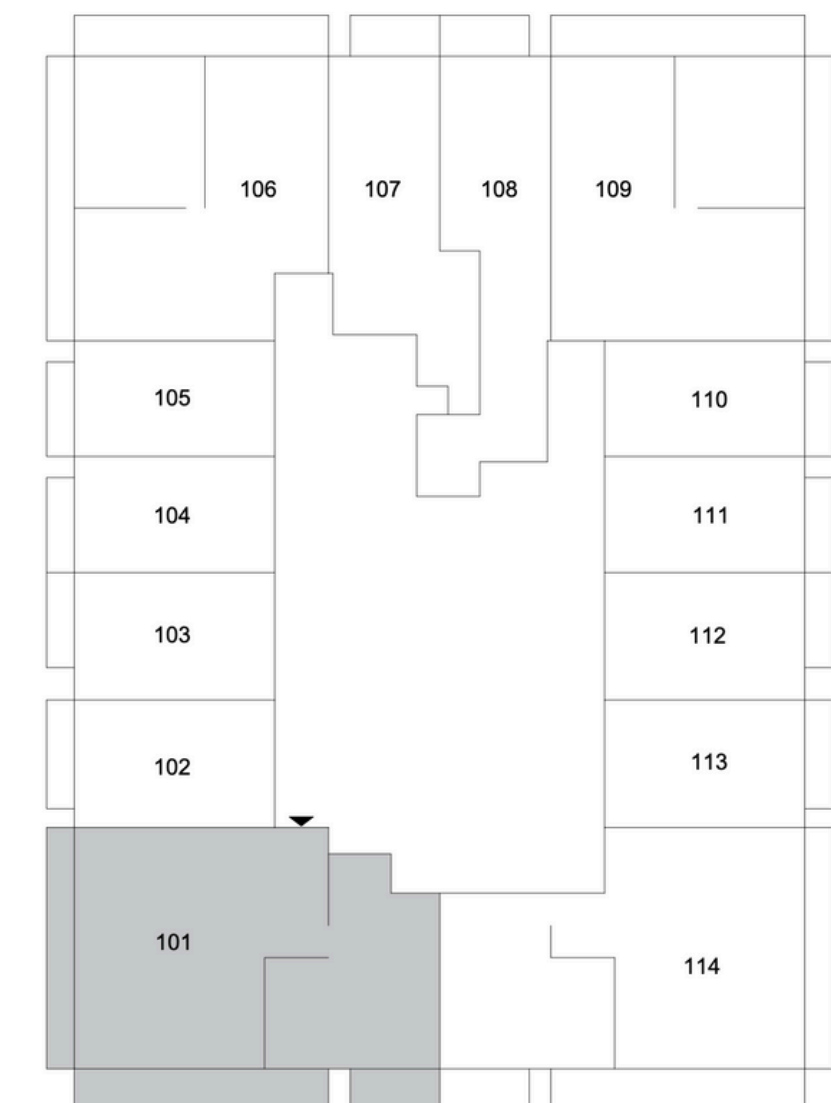

FLOOR PLANS

MILLENNIUM TOWER

يوني اس تيت

# General plan

## Unit Details

Unit Type 01  
1 Bedroom  
Size from 1,258 to 1,263 sqft.

## Location in Building

The floor plan images are for illustration purposes and do not accurately depict the size, features, specifications, fittings, or furnishings. All materials, dimensions, and drawings are approximate. The exact area will be specified in the individual unit's sales agreement.