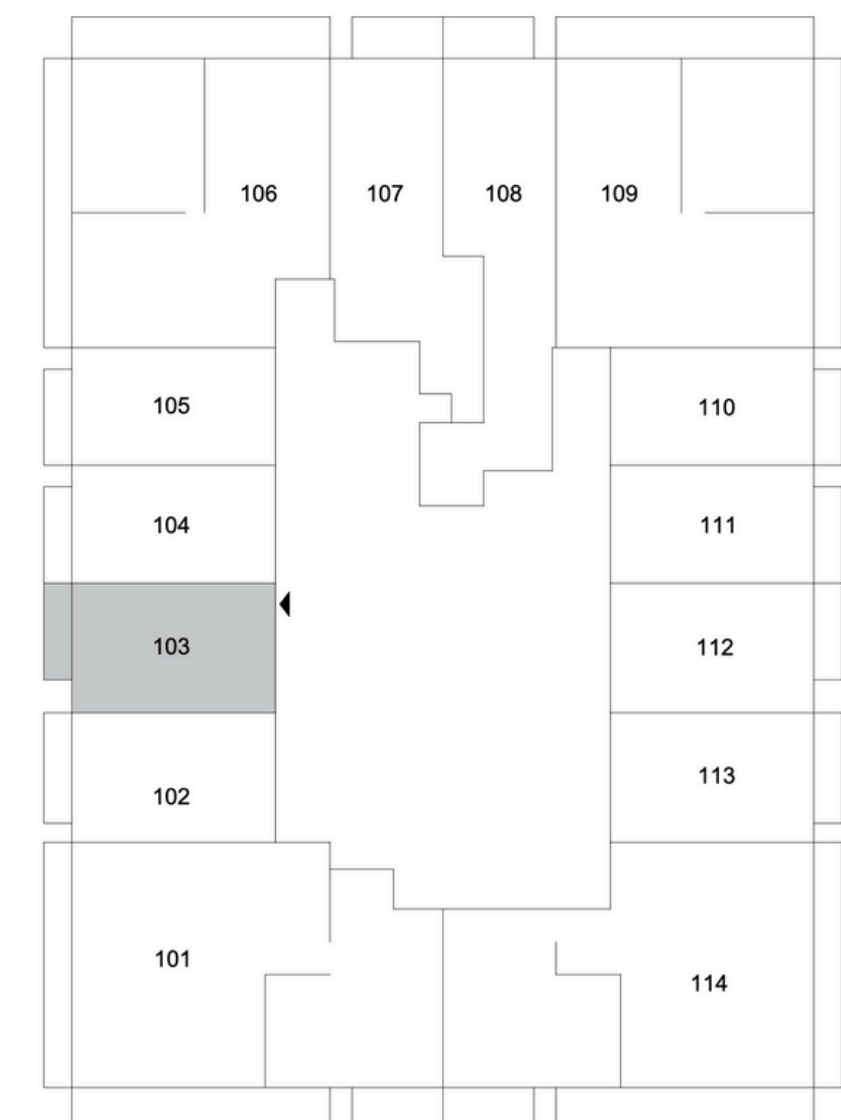

## Unit Details

Unit Type 01  
1 Bedroom  
Size from 1,258 to 1,263 sqft.

## Location in Building

The floor plan images are for illustration purposes and do not accurately depict the size, features, specifications, fittings, or furnishings. All materials, dimensions, and drawings are approximate. The exact area will be specified in the individual unit's sales agreement.