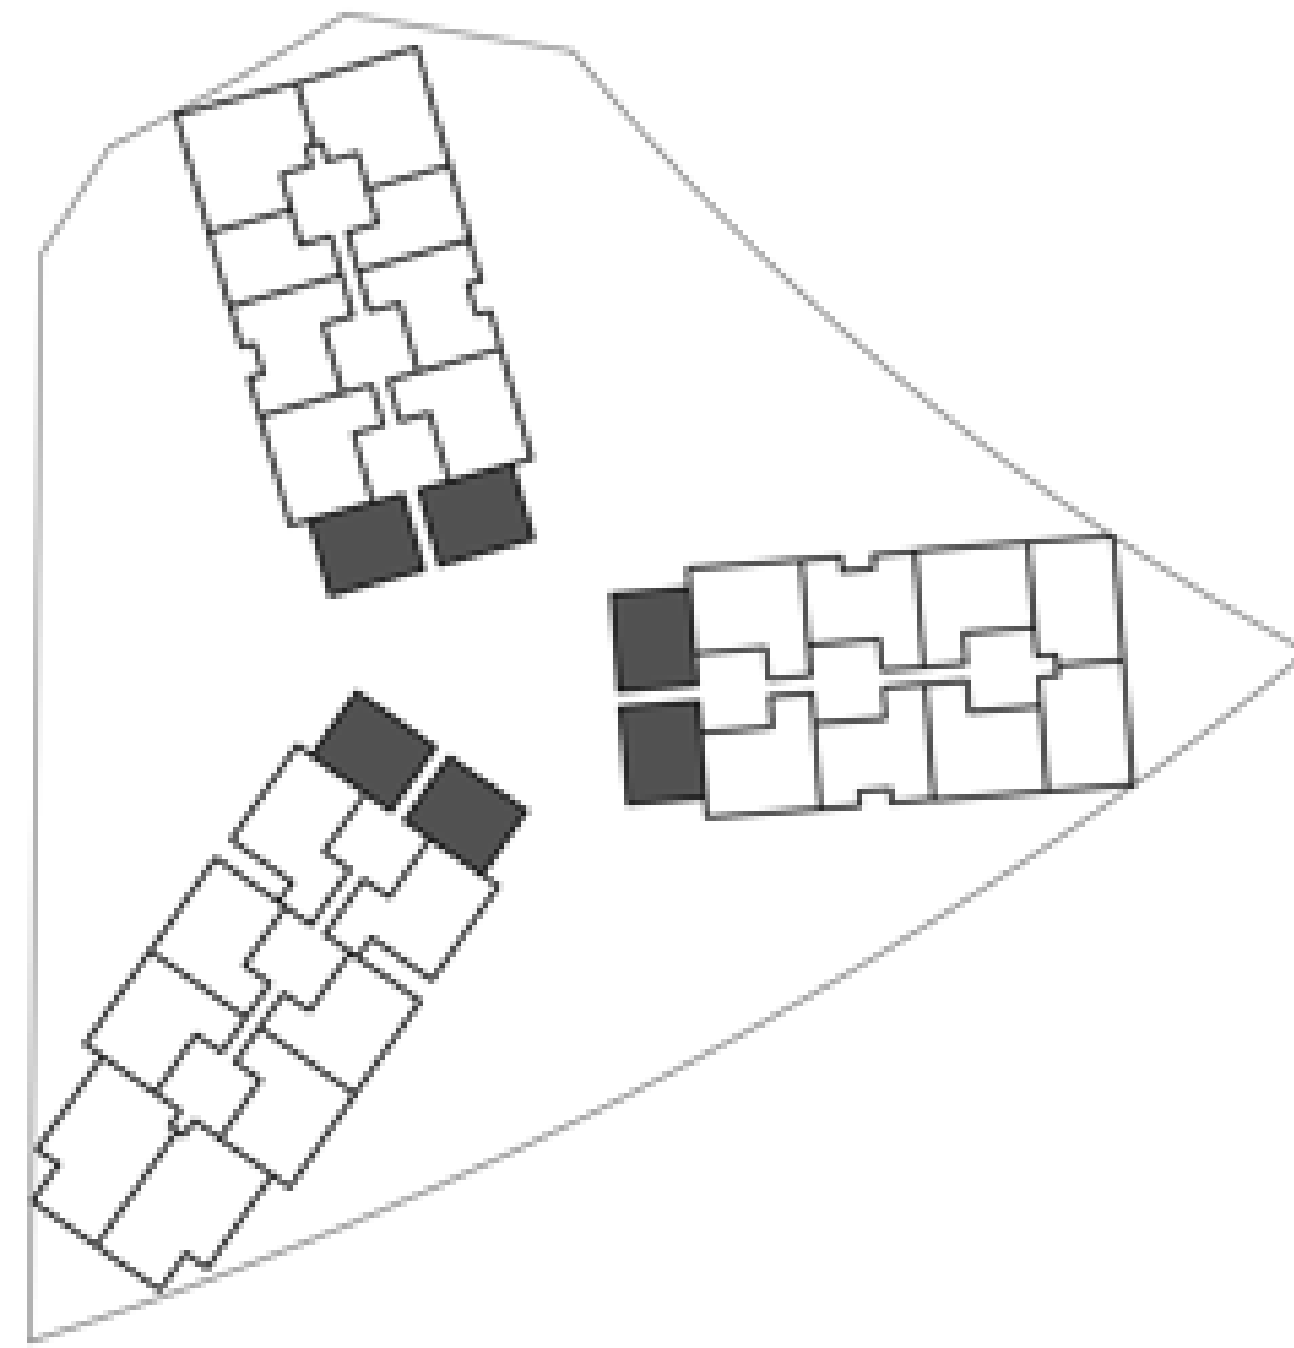

مانغروف ريزيدنسز MANGROVE RESIDENCES

Plot 2

1 BEDROOM
Type 1

UNIT	STARTING FROM	AREA	
		SQM	SQFT
		77.66 SQM	835.93 SQFT
BALCONY	STARTING FROM	12.40 SQM	133.47 SQFT (13.8%)
TOTAL AREA	STARTING FROM	90.06 SQM	969.4 SQFT

مانگروف ريزيدنسز MANGROVE RESIDENCES

Plot 2

1 BEDROOM Type 2

		AREA	
UNIT	STARTING FROM	82.16 SQM	884.36 SQFT
BALCONY	STARTING FROM	8.8 SQM	94.72 SQFT (9.7 %)
TOTAL AREA	STARTING FROM	90.96 SQM	979.08 SQFT