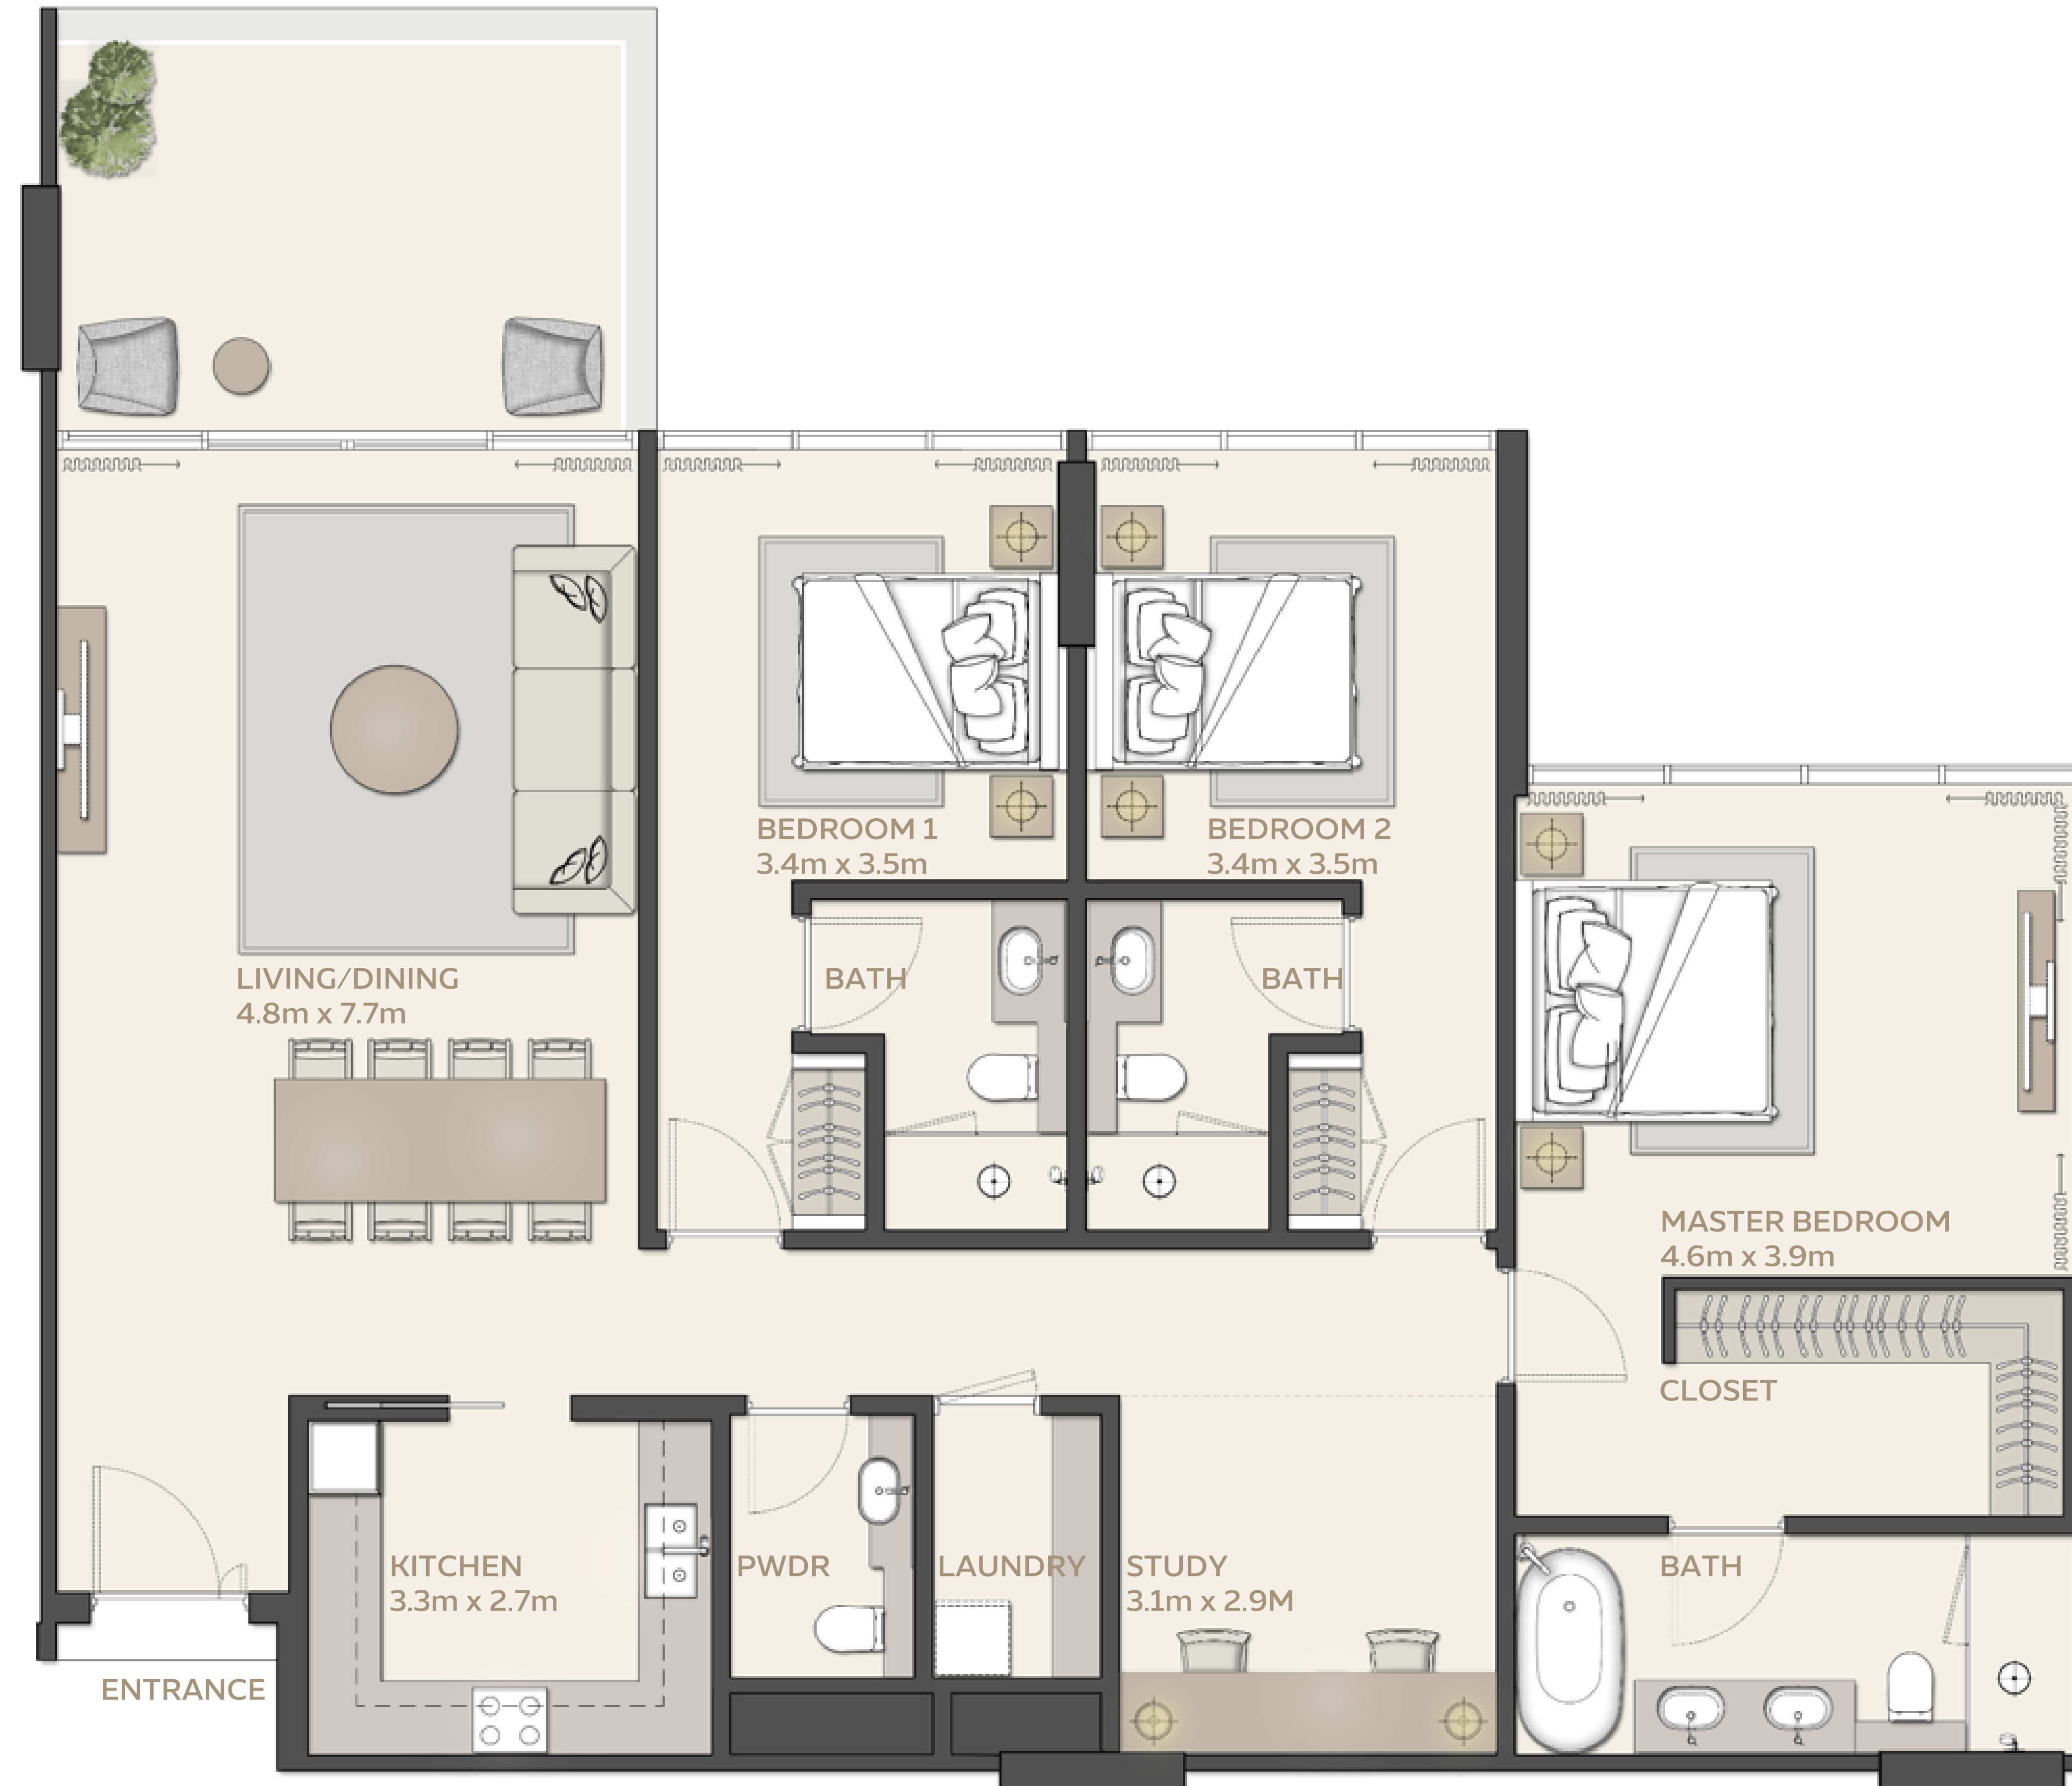

مانغروف
ريزيدنسز
MANGROVE
RESIDENCES

Plot 2

2 BEDROOM
Type 3

		AREA	
UNIT	STARTING FROM	112.96 SQM	1215.89 SQFT
BALCONY	STARTING FROM	18.94 SQM	203.87 SQFT (14.4 %)
TOTAL AREA	STARTING FROM	131.9 SQM	1419.76 SQFT

مانگروف ريزيدنسز MANGROVE RESIDENCES

Plot 2

2 BEDROOM
Type 4

UNIT	STARTING FROM	AREA	
		SQM	SQFT
		129.21 SQM	1390.80 SQFT
BALCONY	STARTING FROM	9.26 SQM	99.67 SQFT (6.9%)
TOTAL AREA	STARTING FROM	138.47 SQM	1490.47 SQFT

مانغروف ريزيدنسز MANGROVE RESIDENCES

Plot 2

3 BEDROOM
Type 1

		AREA	
UNIT	STARTING FROM	164.06 SQM	1765.93 SQFT
BALCONY	STARTING FROM	15.43 SQM	166.09 SQFT (8.6%)
TOTAL AREA	STARTING FROM	179.49 SQM	1932.02 SQFT

مانغروف ريزيدنسز MANGROVE RESIDENCES

Plot 2

3 BEDROOM
Type 2

		AREA	
UNIT	STARTING FROM	148.7 SQM	1600.59 SQFT
BALCONY	STARTING FROM	9.35 SQM	100.64 SQFT (5.9%)
TOTAL AREA	STARTING FROM	158.05 SQM	1701.23 SQFT