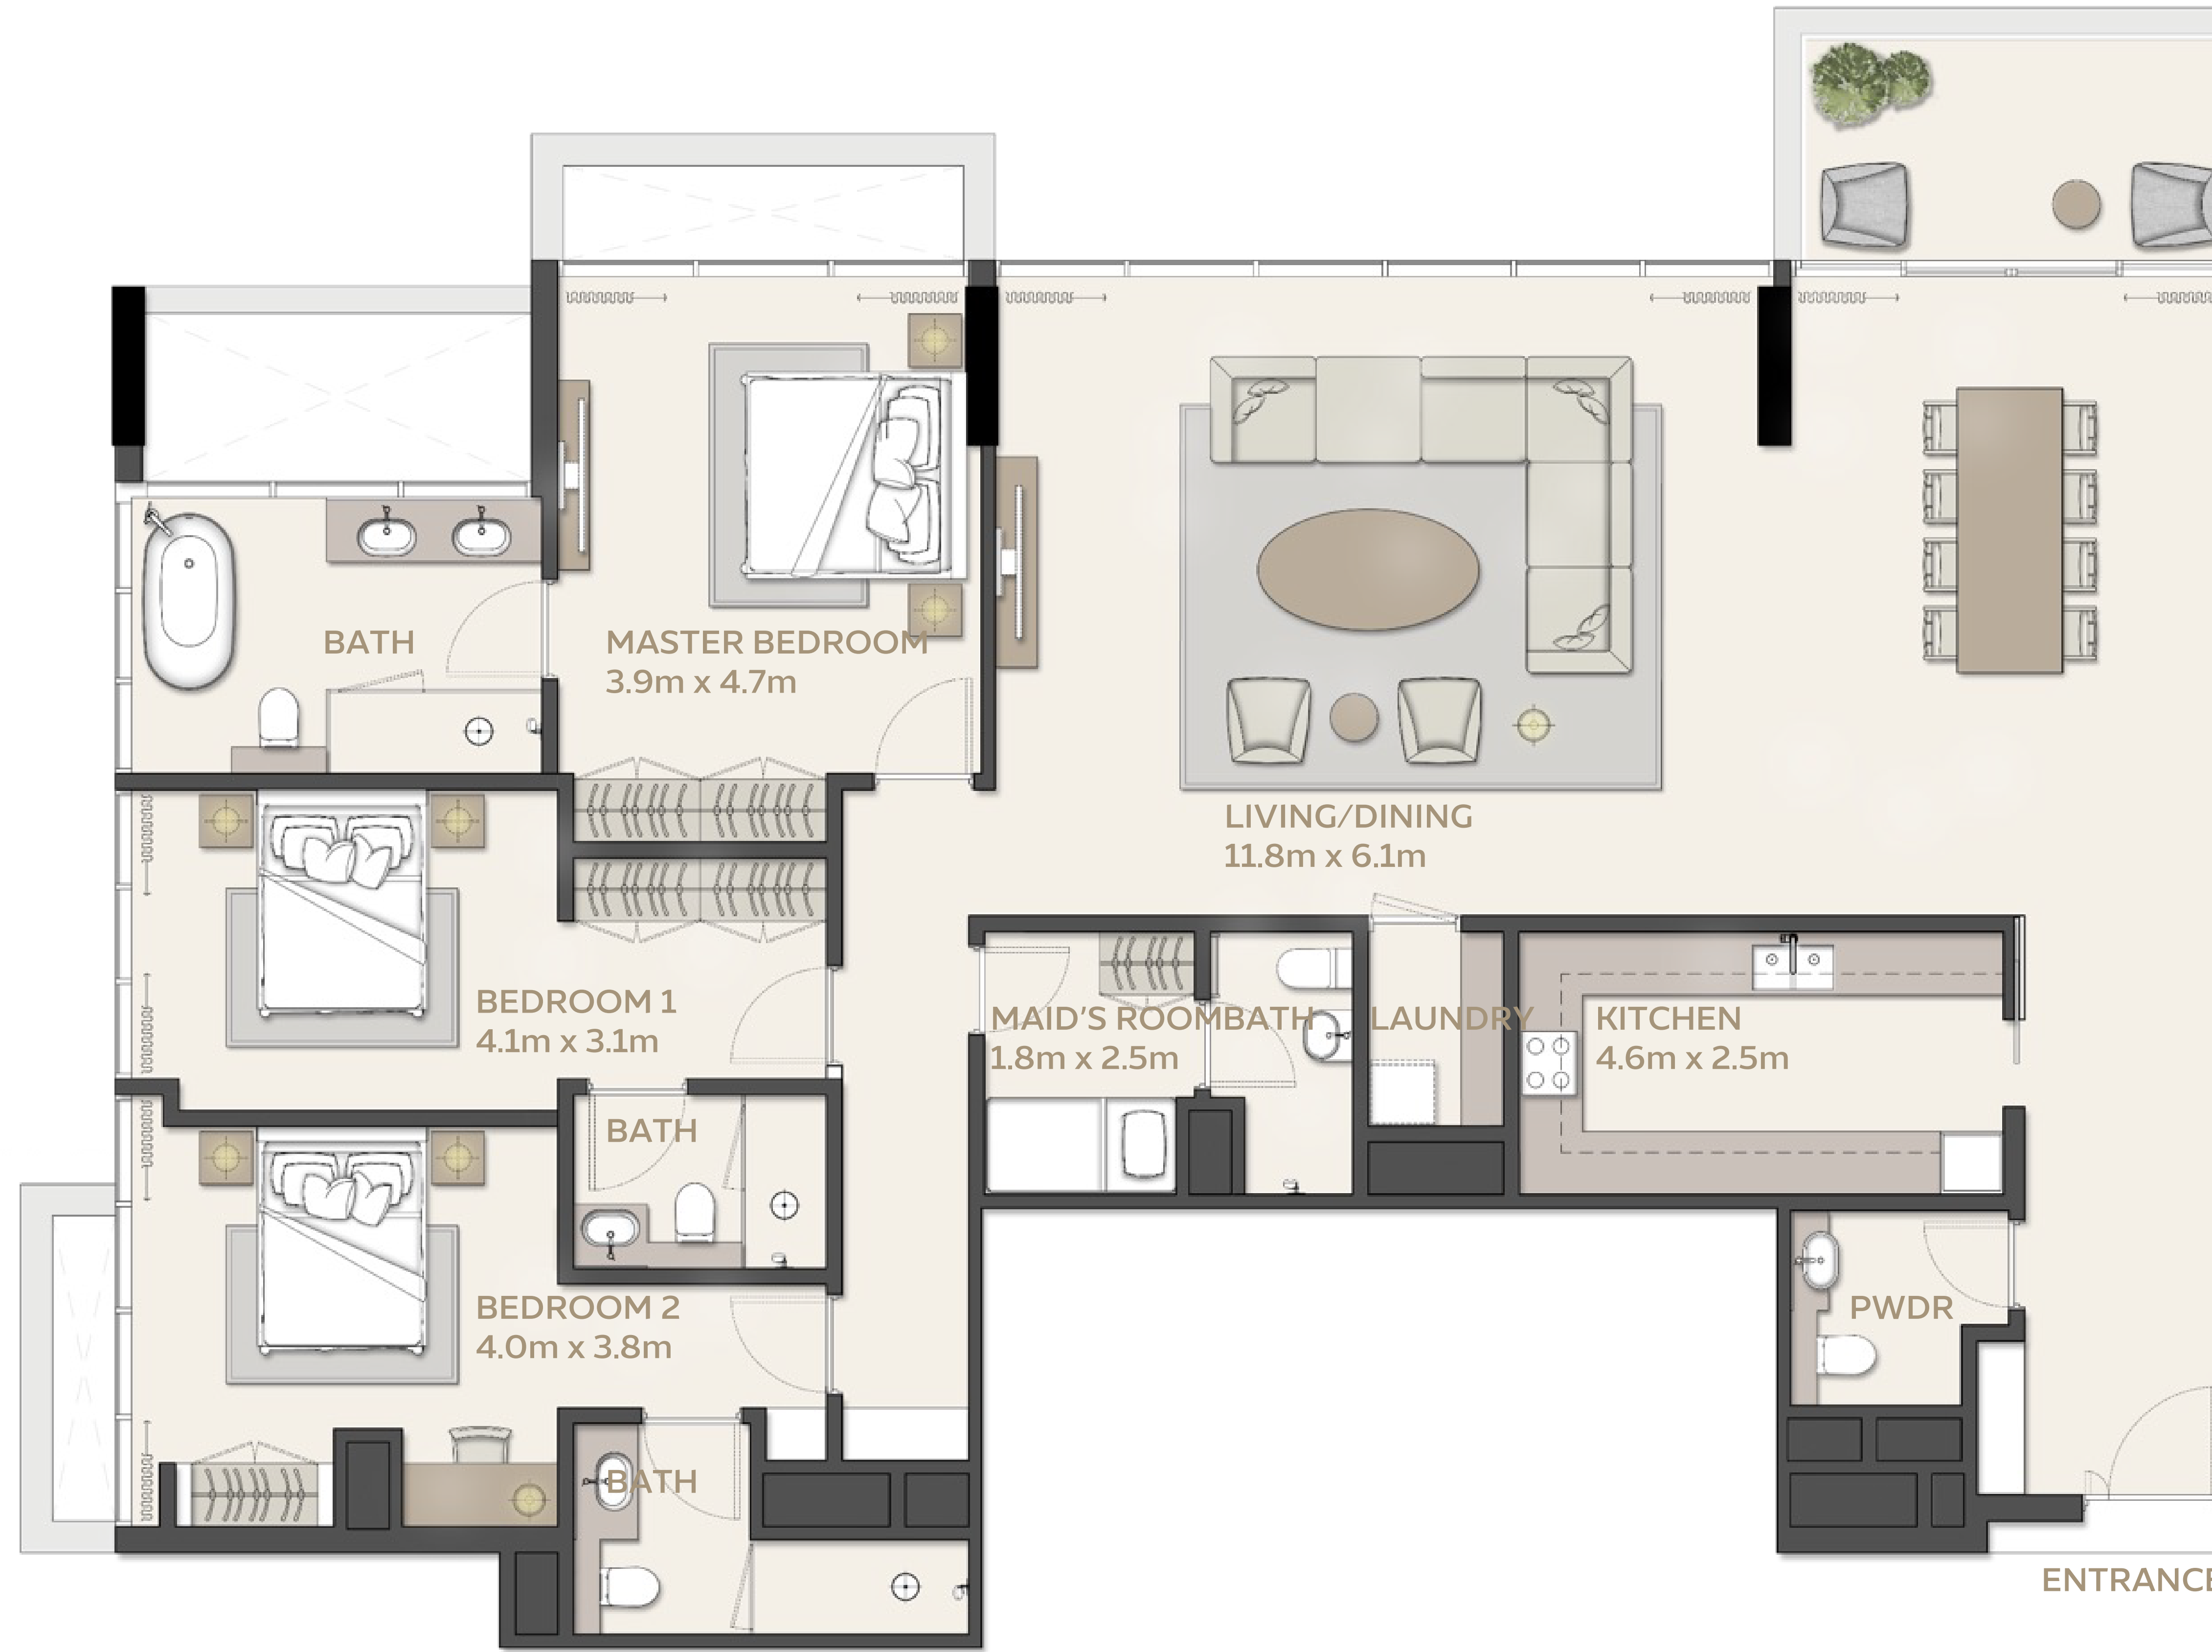

مانغروف ريزيدنسز MANGROVE RESIDENCES

Plot 2

3 BEDROOM
Type 1

		AREA	
UNIT	STARTING FROM	164.06 SQM	1765.93 SQFT
BALCONY	STARTING FROM	15.43 SQM	166.09 SQFT (8.6%)
TOTAL AREA	STARTING FROM	179.49 SQM	1932.02 SQFT

مانغروف ريزيدنسز MANGROVE RESIDENCES

Plot 2

3 BEDROOM
Type 2

		AREA	
UNIT	STARTING FROM	148.7 SQM	1600.59 SQFT
BALCONY	STARTING FROM	9.35 SQM	100.64 SQFT (5.9%)
TOTAL AREA	STARTING FROM	158.05 SQM	1701.23 SQFT

مانغروف
ريزيدنسز
MANGROVE
RESIDENCES

Plot 2

3 BEDROOM
Type 3

UNIT	STARTING FROM	AREA	
		209.97 SQM	2260.10 SQFT
BALCONY	STARTING FROM	9.23 SQM	99.35 SQFT (4.2%)
TOTAL AREA	STARTING FROM	219.20 SQM	2359.45 SQFT

مانغروف ريزيدنسز MANGROVE RESIDENCES

Plot 2

4 BEDROOM

		AREA	
UNIT	STARTING FROM	343.45 SQM	3696.87 SQFT
BALCONY	STARTING FROM	35.97 SQM	387.18 SQFT (9.5%)
TOTAL AREA	STARTING FROM	379.42 SQM	4084.05 SQFT