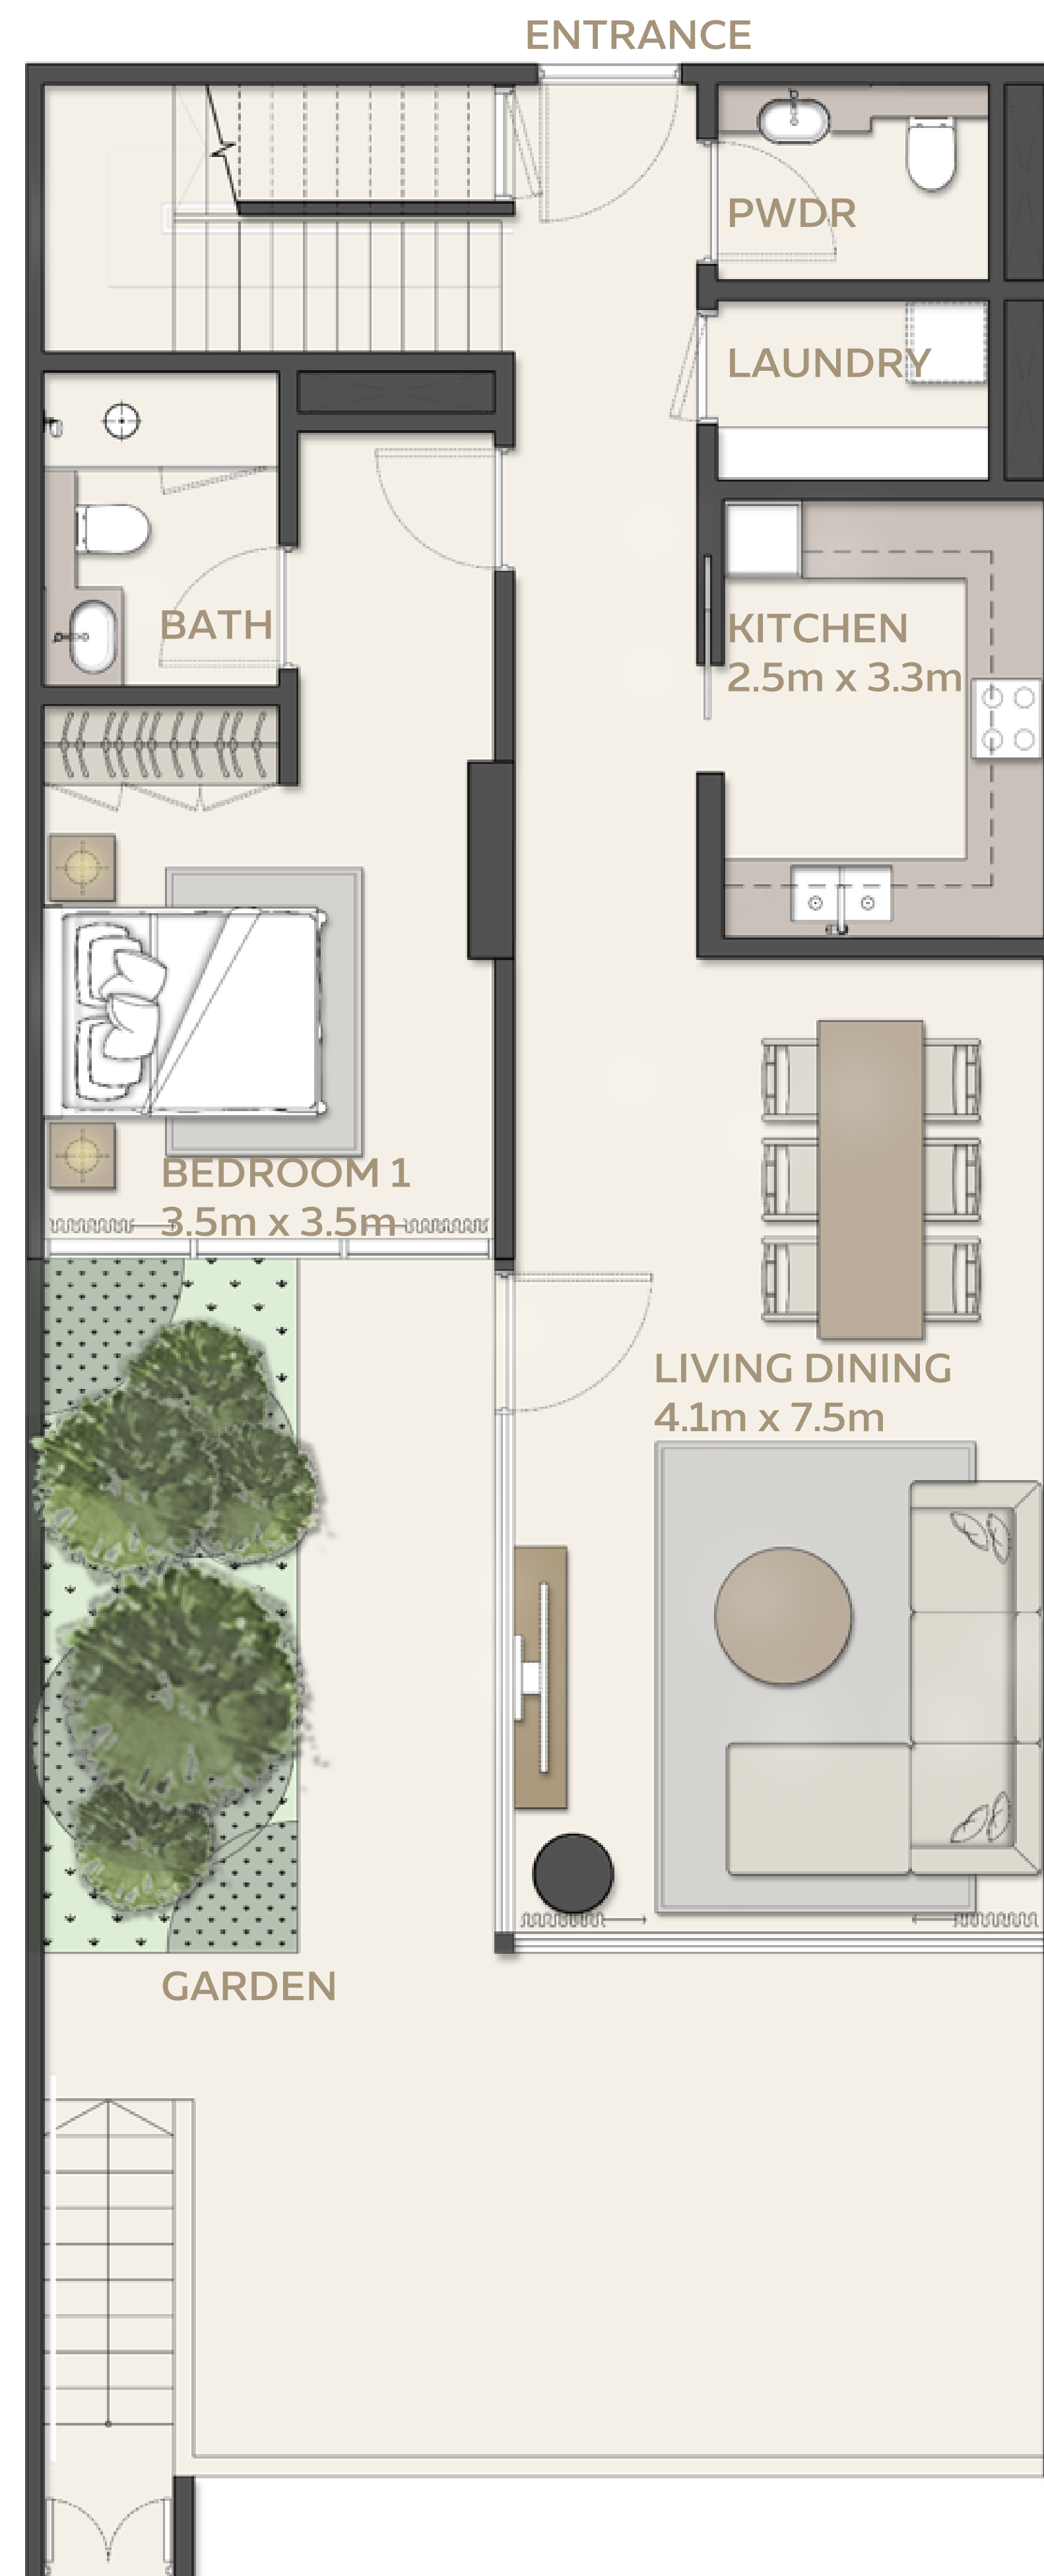

مانغروف
ريزيدنسز
MANGROVE
RESIDENCES

Plot 2

3 BEDROOM
Type 3

UNIT	STARTING FROM	AREA	
		209.97 SQM	2260.10 SQFT
BALCONY	STARTING FROM	9.23 SQM	99.35 SQFT (4.2%)
TOTAL AREA	STARTING FROM	219.20 SQM	2359.45 SQFT

مانغروف ريزيدنسز MANGROVE RESIDENCES

Plot 2

4 BEDROOM

		AREA	
UNIT	STARTING FROM	343.45 SQM	3696.87 SQFT
BALCONY	STARTING FROM	35.97 SQM	387.18 SQFT (9.5%)
TOTAL AREA	STARTING FROM	379.42 SQM	4084.05 SQFT

مانگروف ریزیدنسز MANGROVE RESIDENCES

Plot 2

**3 BEDROOM
TOWNHOUSE**

		AREA	
UNIT	STARTING FROM	169.39 SQM	1823.30 SQFT
BALCONY	STARTING FROM	48.43 SQM	521.30 SQFT (21.6%)
TOTAL AREA	STARTING FROM	224.43 SQM	2415.75 SQFT