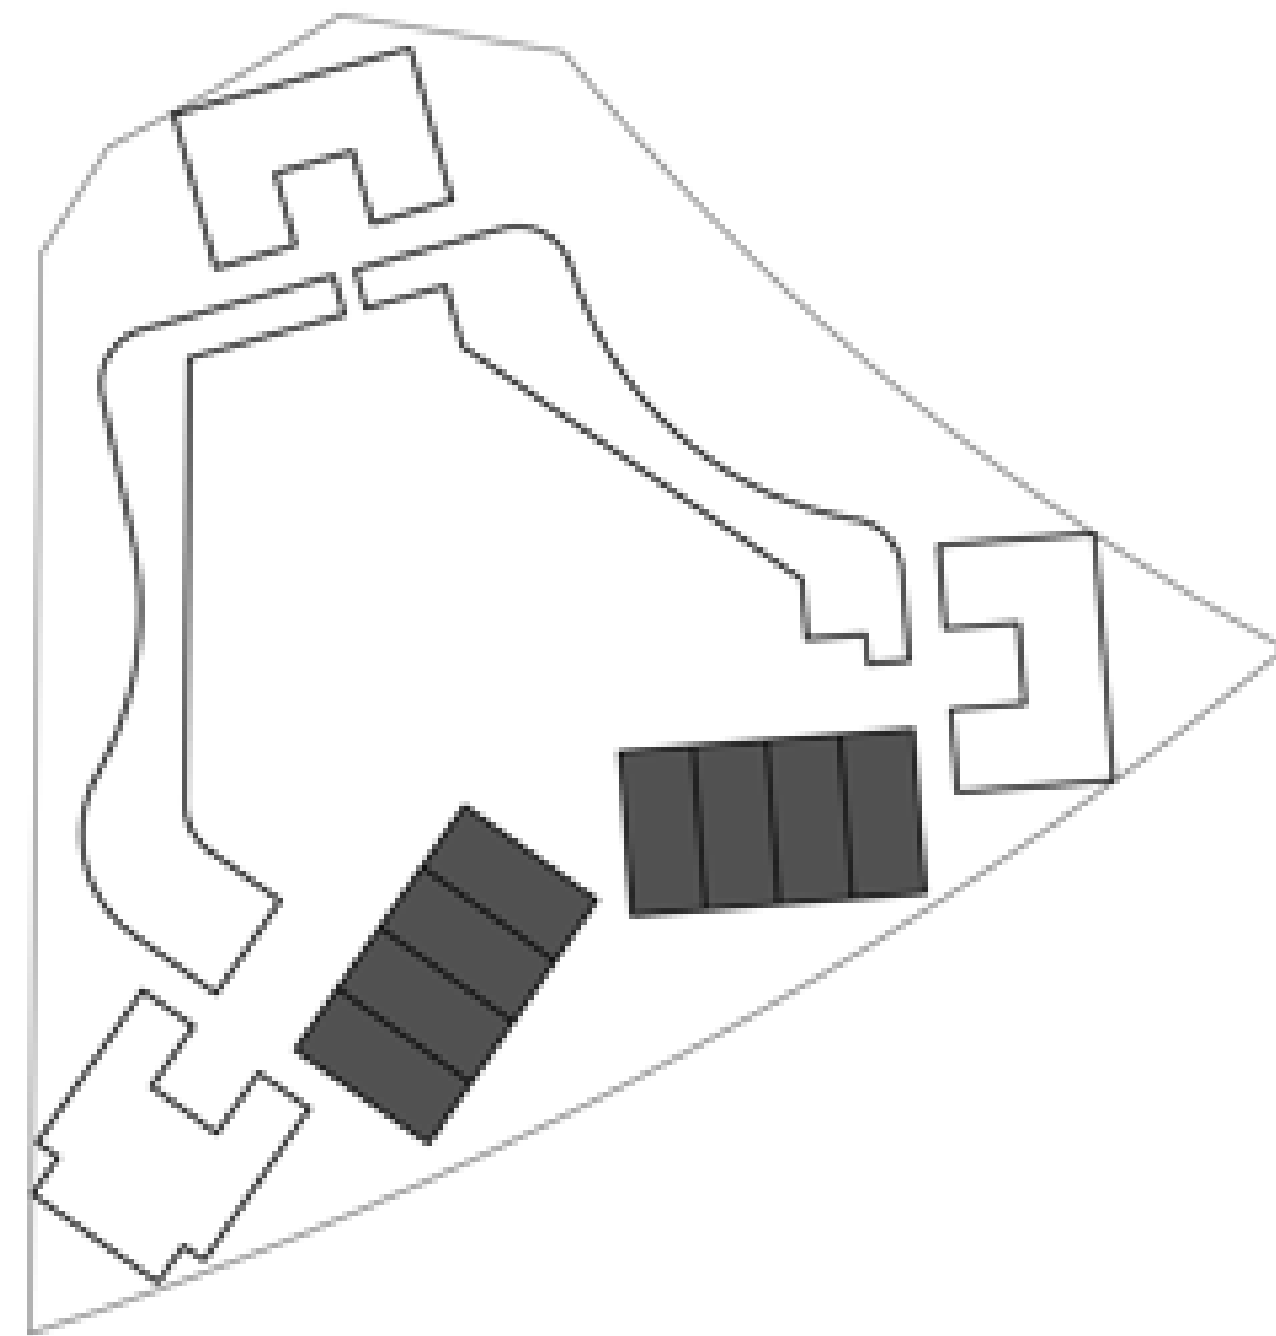

مانغروف ريزيدنسز MANGROVE RESIDENCES

Plot 2

4 BEDROOM

		AREA	
UNIT	STARTING FROM	343.45 SQM	3696.87 SQFT
BALCONY	STARTING FROM	35.97 SQM	387.18 SQFT (9.5%)
TOTAL AREA	STARTING FROM	379.42 SQM	4084.05 SQFT

مانگروف ریزیدنسز MANGROVE RESIDENCES

Plot 2

**3 BEDROOM
TOWNHOUSE**

		AREA	
UNIT	STARTING FROM	169.39 SQM	1823.30 SQFT
BALCONY	STARTING FROM	48.43 SQM	521.30 SQFT (21.6%)
TOTAL AREA	STARTING FROM	224.43 SQM	2415.75 SQFT