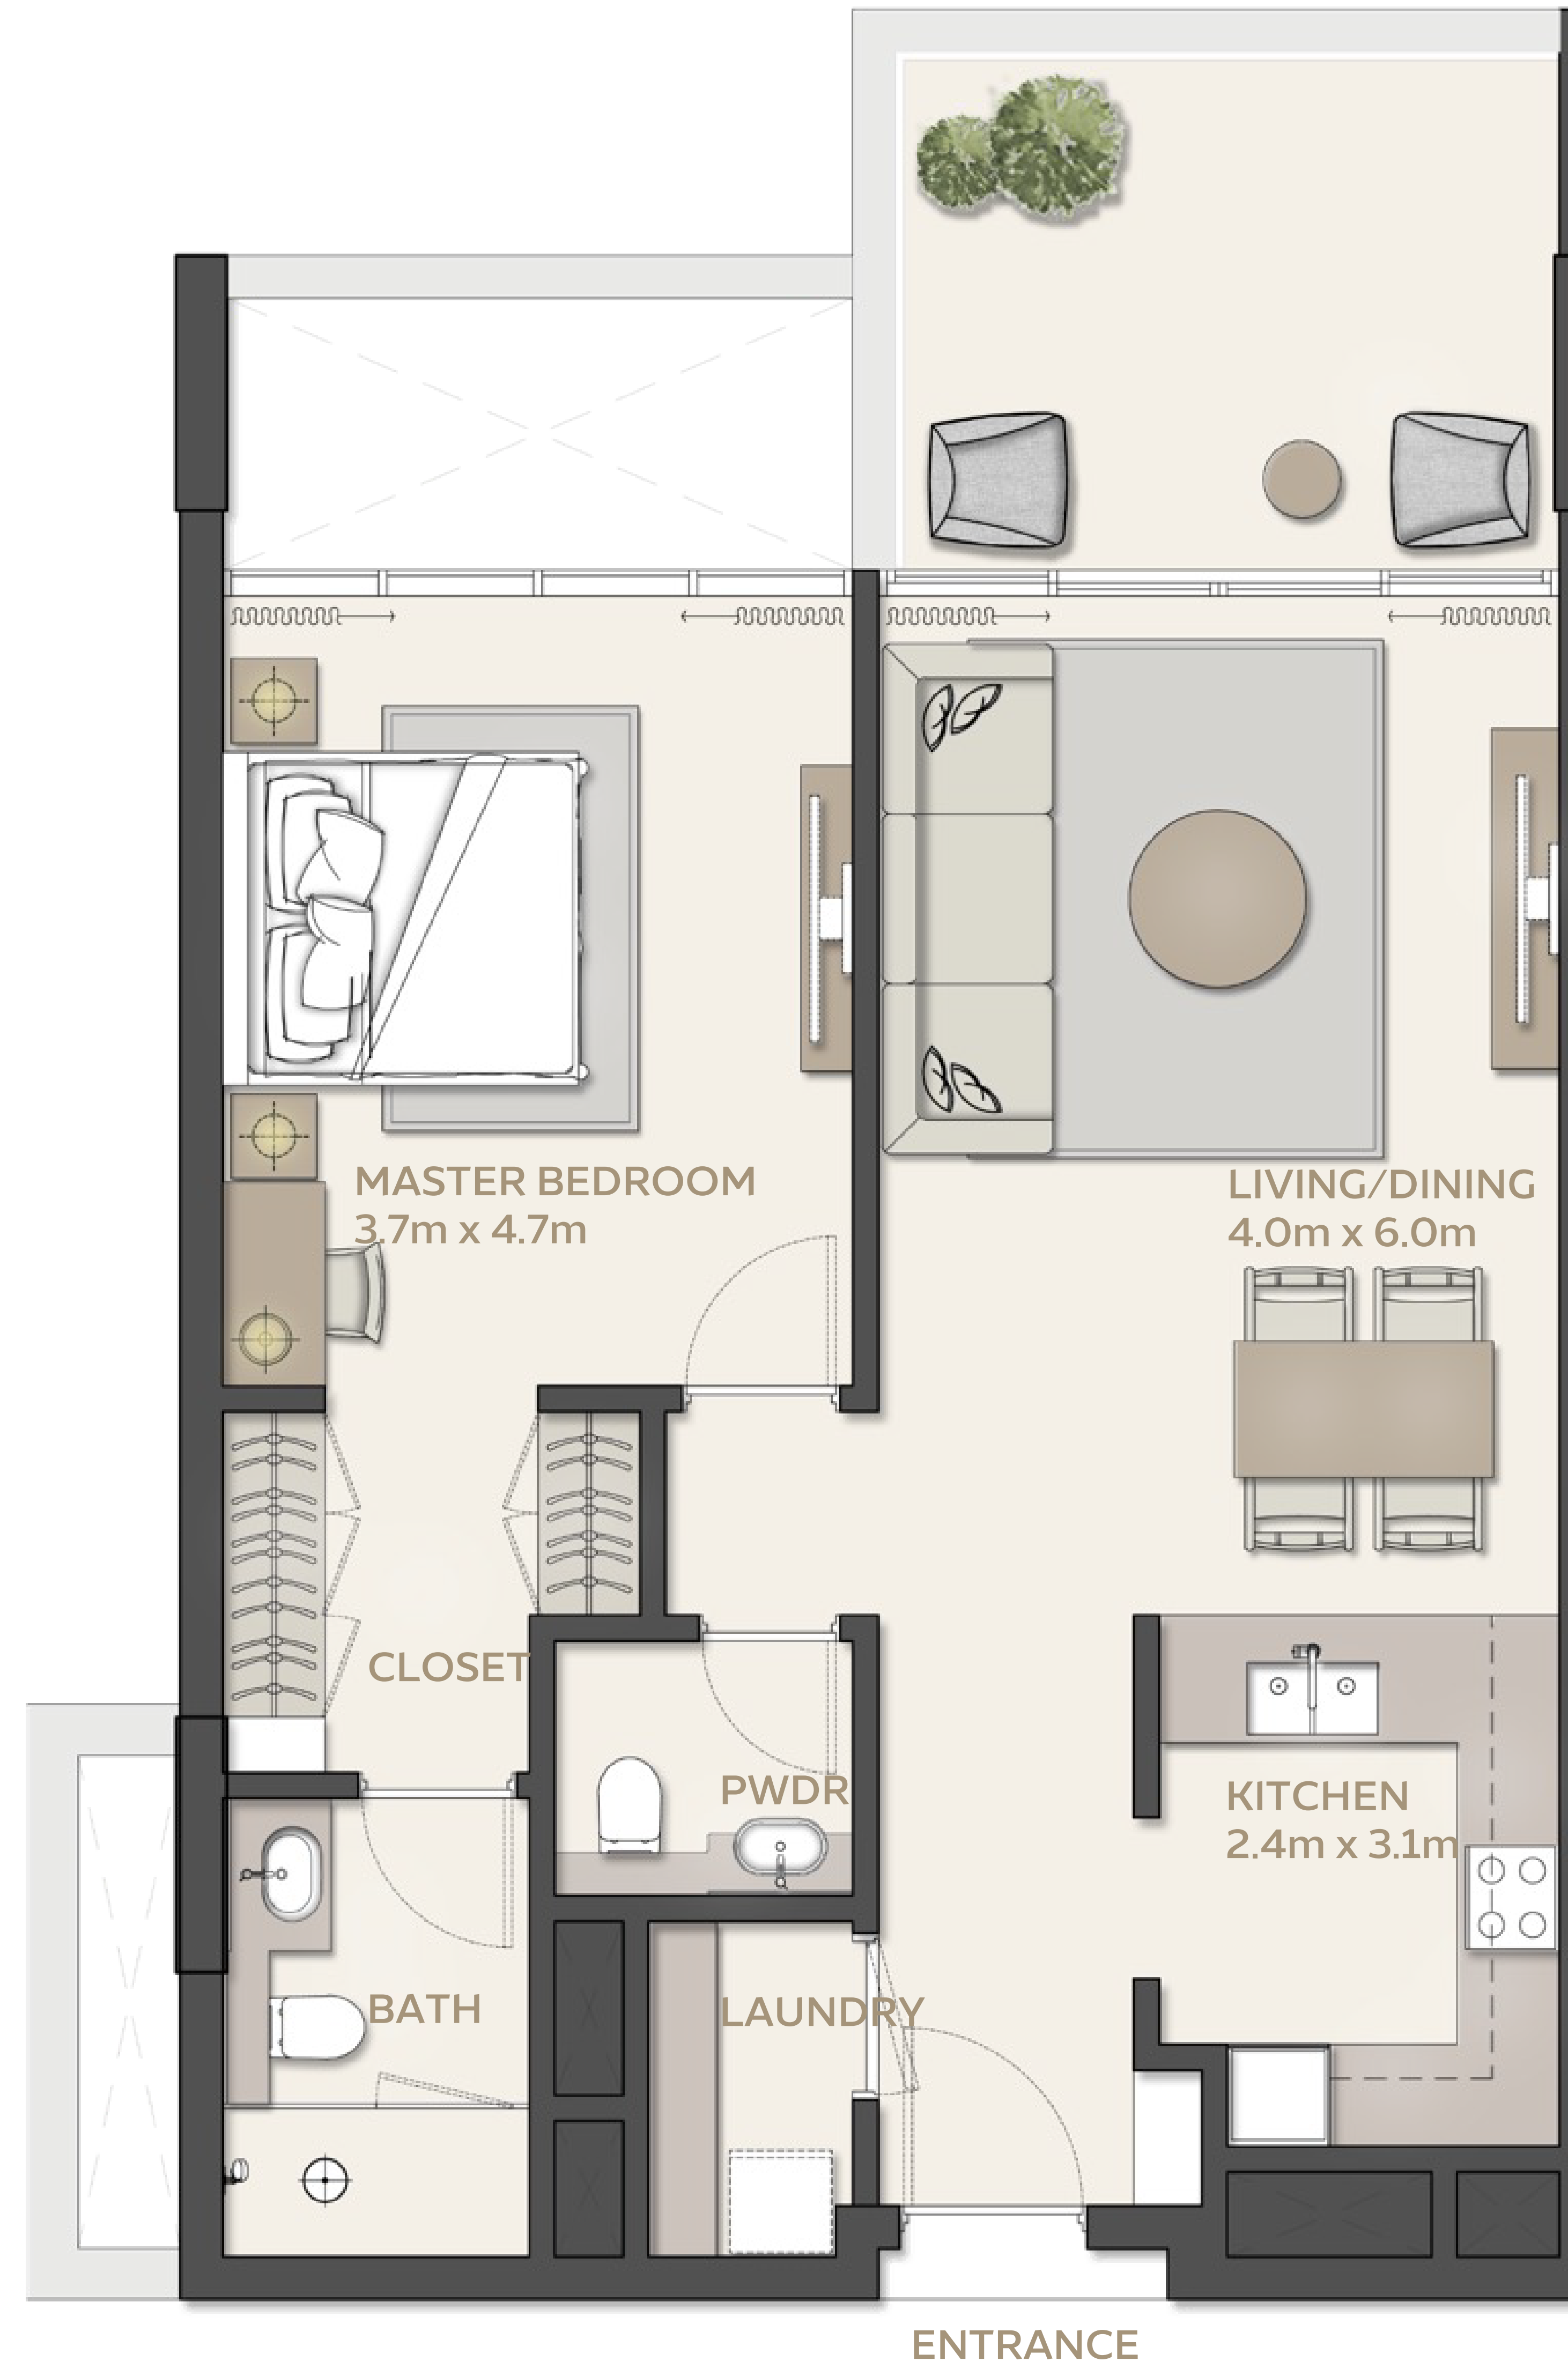

مانغروف ريزيدنسز MANGROVE RESIDENCES

Plot 2

1 BEDROOM
Type 1

UNIT	STARTING FROM	AREA	
		SQM	SQFT
		77.66 SQM	835.93 SQFT
BALCONY	STARTING FROM	12.40 SQM	133.47 SQFT (13.8%)
TOTAL AREA	STARTING FROM	90.06 SQM	969.4 SQFT

مانگروف ريزيدنسز MANGROVE RESIDENCES

Plot 2

1 BEDROOM Type 2

		AREA	
UNIT	STARTING FROM	82.16 SQM	884.36 SQFT
BALCONY	STARTING FROM	8.8 SQM	94.72 SQFT (9.7 %)
TOTAL AREA	STARTING FROM	90.96 SQM	979.08 SQFT

مانغروف
ريزيدنسز
MANGROVE
RESIDENCES

Plot 2

2 BEDROOM
Type 1

		AREA	
UNIT	STARTING FROM	118.14 SQM	1271.65 SQFT
BALCONY	STARTING FROM	9.24 SQM	99.46 SQFT (7.3 %)
TOTAL AREA	STARTING FROM	127.38 SQM	1371.11 SQFT