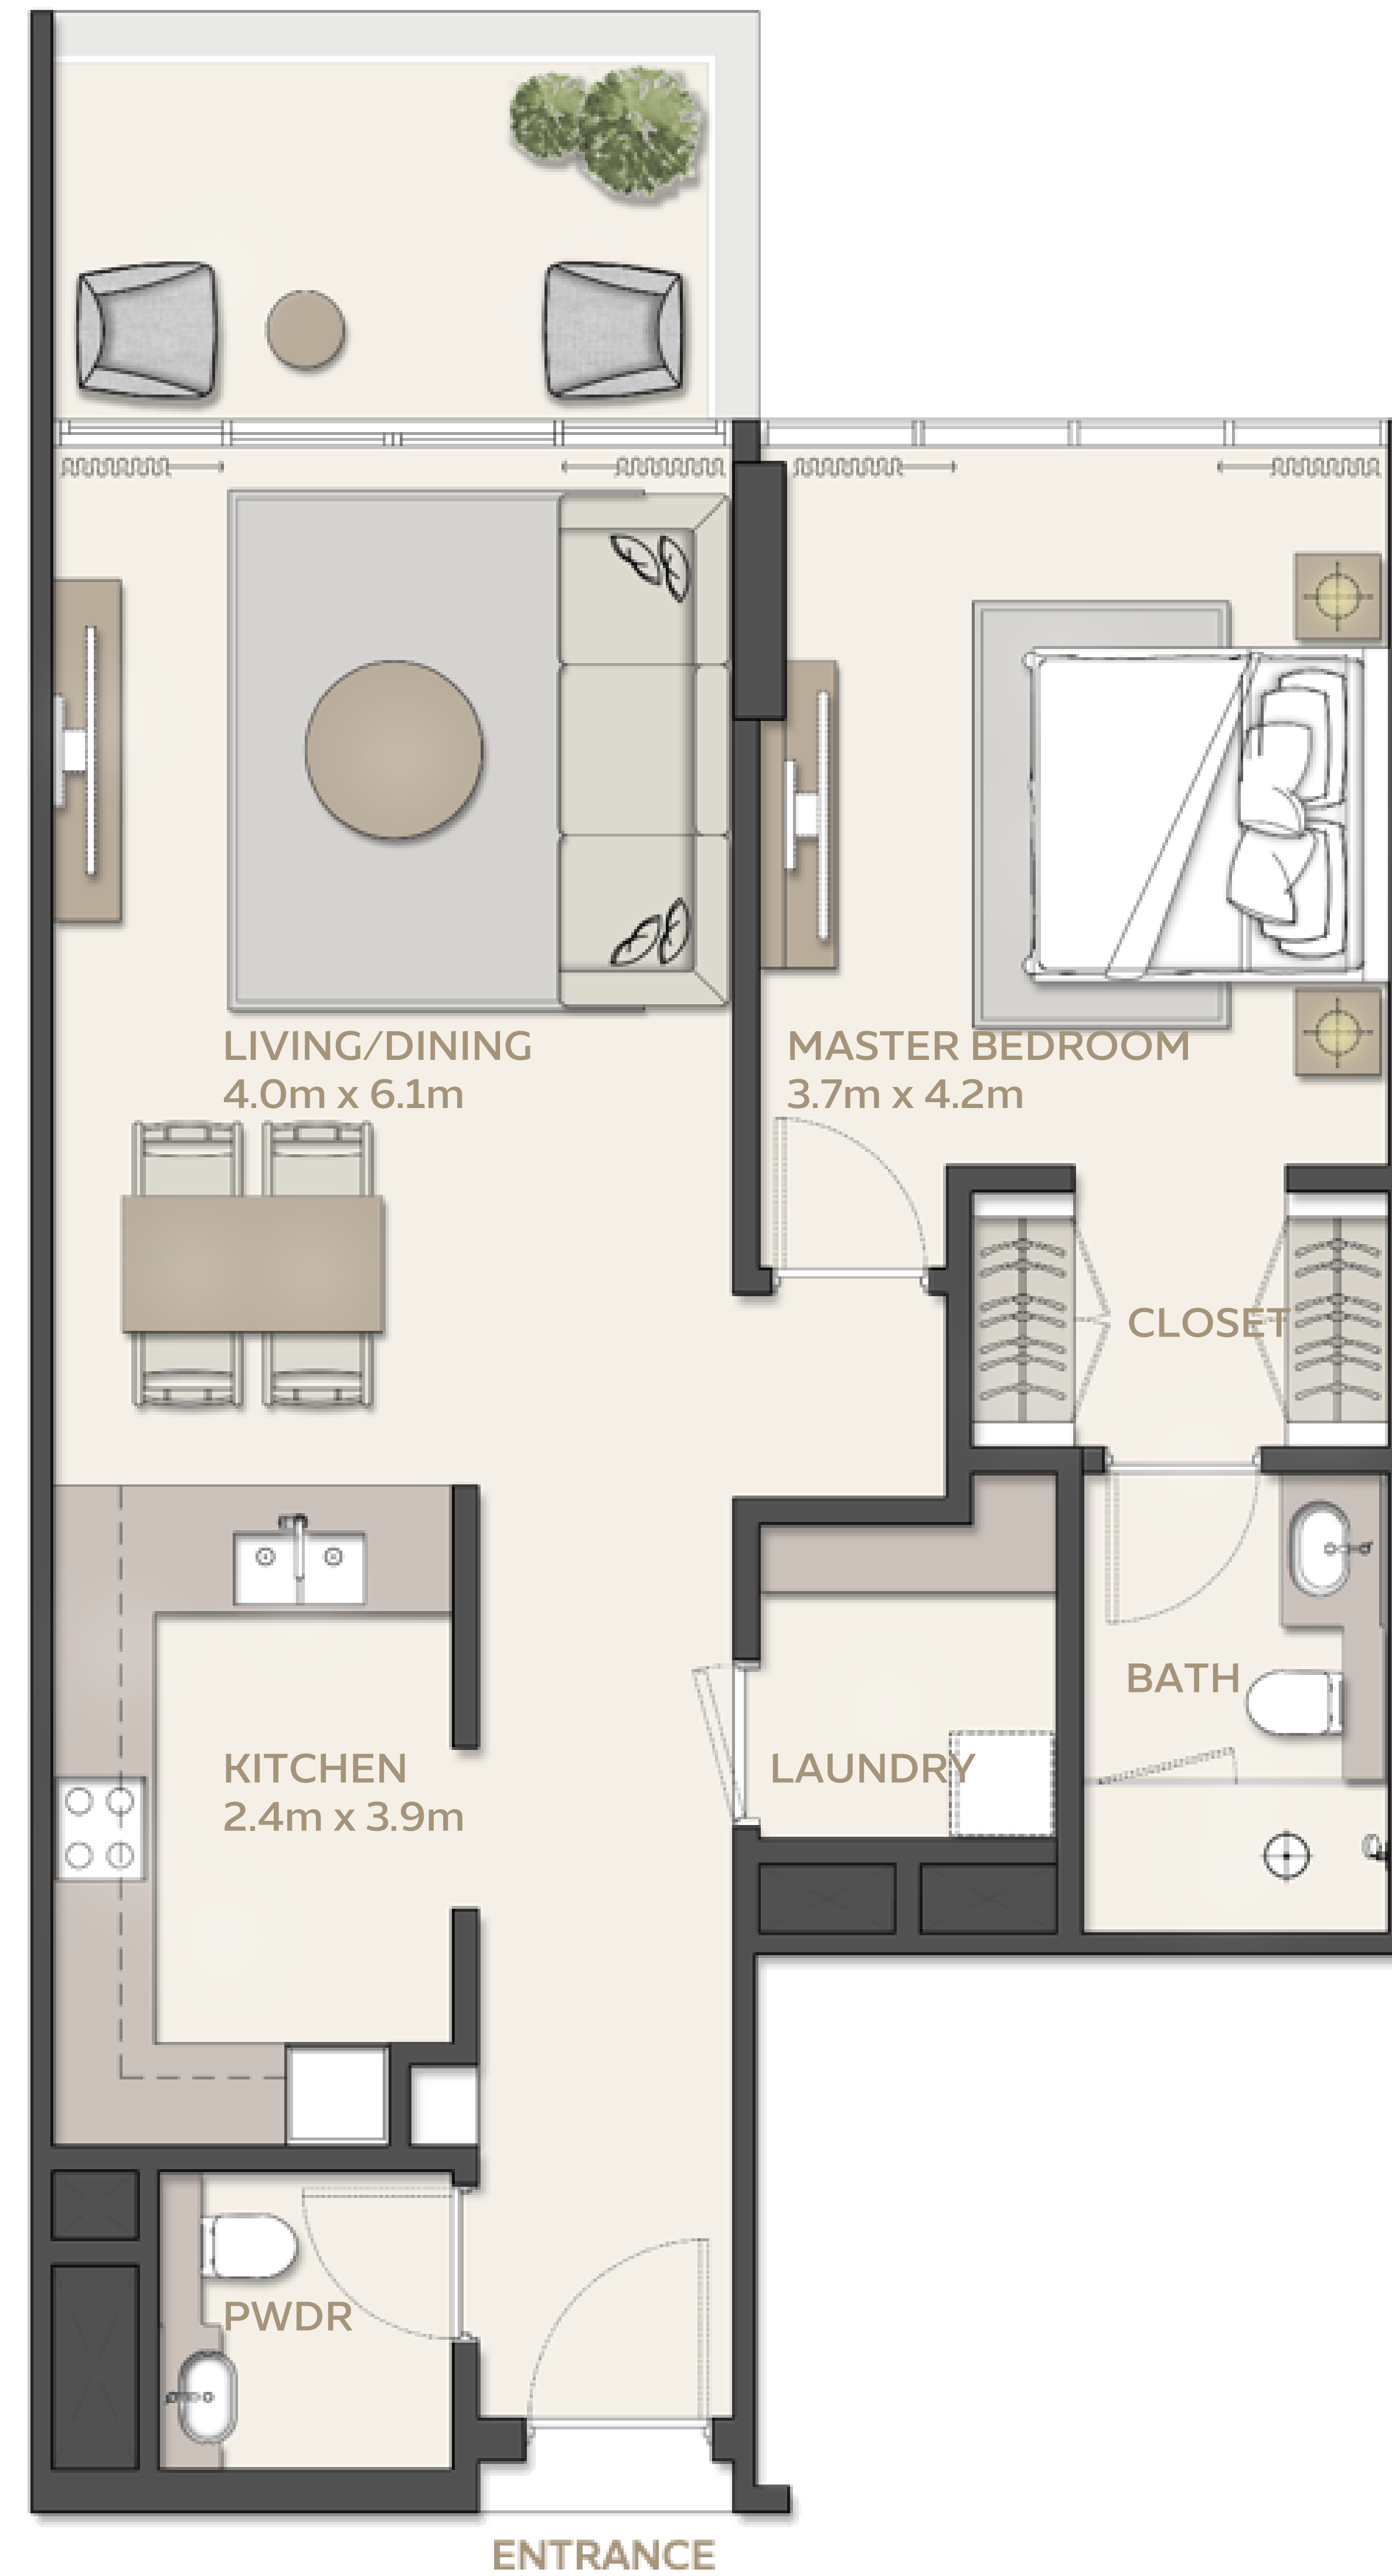

مانغروف ريزيدنسز MANGROVE RESIDENCES

Plot 2

1 BEDROOM
Type 1

UNIT	STARTING FROM	AREA	
		SQM	SQFT
		77.66 SQM	835.93 SQFT
BALCONY	STARTING FROM	12.40 SQM	133.47 SQFT (13.8%)
TOTAL AREA	STARTING FROM	90.06 SQM	969.4 SQFT

مانگروف ريزيدنسز MANGROVE RESIDENCES

Plot 2

1 BEDROOM Type 2

		AREA	
UNIT	STARTING FROM	82.16 SQM	884.36 SQFT
BALCONY	STARTING FROM	8.8 SQM	94.72 SQFT (9.7 %)
TOTAL AREA	STARTING FROM	90.96 SQM	979.08 SQFT

مانغروف
ريزيدنسز
MANGROVE
RESIDENCES

Plot 2

2 BEDROOM
Type 1

		AREA	
UNIT	STARTING FROM	118.14 SQM	1271.65 SQFT
BALCONY	STARTING FROM	9.24 SQM	99.46 SQFT (7.3 %)
TOTAL AREA	STARTING FROM	127.38 SQM	1371.11 SQFT

مانغروف ريزيدنسز MANGROVE RESIDENCES

Plot 2

2 BEDROOM Type 2

		AREA	
UNIT	STARTING FROM	113.77 SQM	1224.61 SQFT
BALCONY	STARTING FROM	18.41 SQM	198.16 SQFT (13.9%)
TOTAL AREA	STARTING FROM	132.18 SQM	1422.77 SQFT