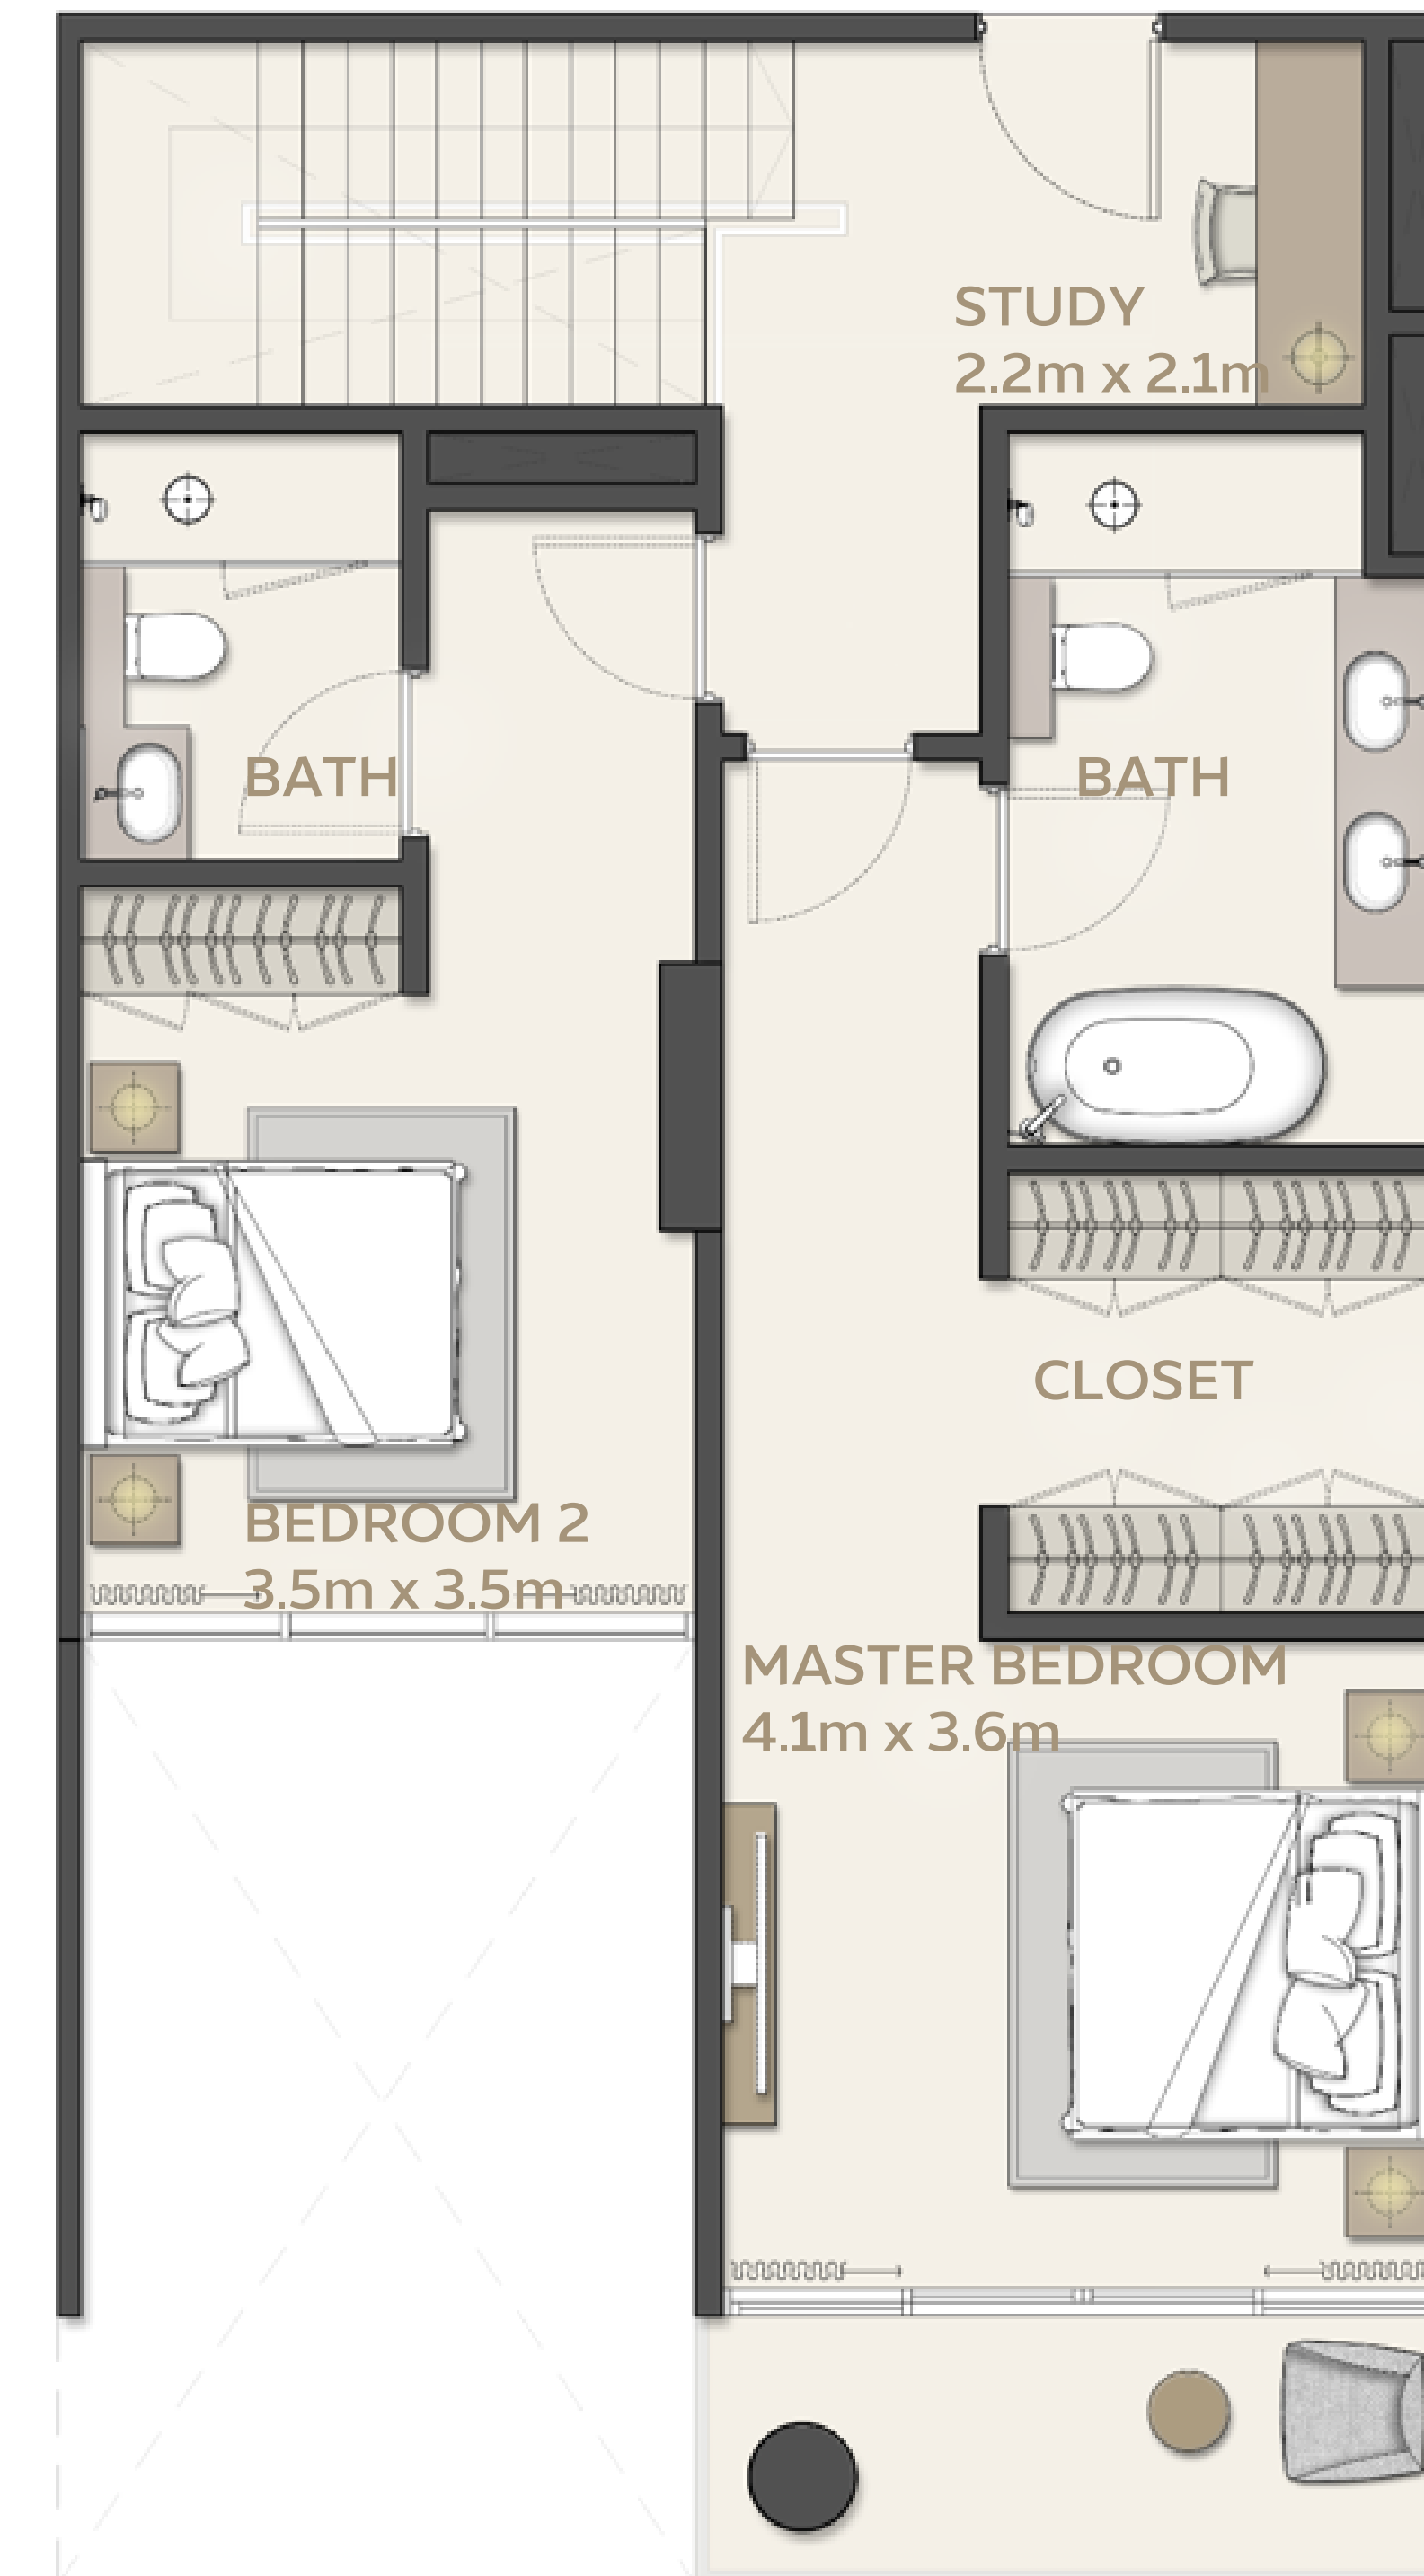

مانغروف ريزيدنسز MANGROVE RESIDENCES

Plot 2

3 BEDROOM
Type 2

		AREA	
UNIT	STARTING FROM	148.7 SQM	1600.59 SQFT
BALCONY	STARTING FROM	9.35 SQM	100.64 SQFT (5.9%)
TOTAL AREA	STARTING FROM	158.05 SQM	1701.23 SQFT

مانغروف
ريزيدنسز
MANGROVE
RESIDENCES

Plot 2

3 BEDROOM
Type 3

UNIT	STARTING FROM	AREA	
		209.97 SQM	2260.10 SQFT
BALCONY	STARTING FROM	9.23 SQM	99.35 SQFT (4.2%)
TOTAL AREA	STARTING FROM	219.20 SQM	2359.45 SQFT

مانغروف ريزيدنسز MANGROVE RESIDENCES

Plot 2

4 BEDROOM

		AREA	
UNIT	STARTING FROM	343.45 SQM	3696.87 SQFT
BALCONY	STARTING FROM	35.97 SQM	387.18 SQFT (9.5%)
TOTAL AREA	STARTING FROM	379.42 SQM	4084.05 SQFT

مانگروف ریزیدنسز MANGROVE RESIDENCES

Plot 2

**3 BEDROOM
TOWNHOUSE**

		AREA	
UNIT	STARTING FROM	169.39 SQM	1823.30 SQFT
BALCONY	STARTING FROM	48.43 SQM	521.30 SQFT (21.6%)
TOTAL AREA	STARTING FROM	224.43 SQM	2415.75 SQFT