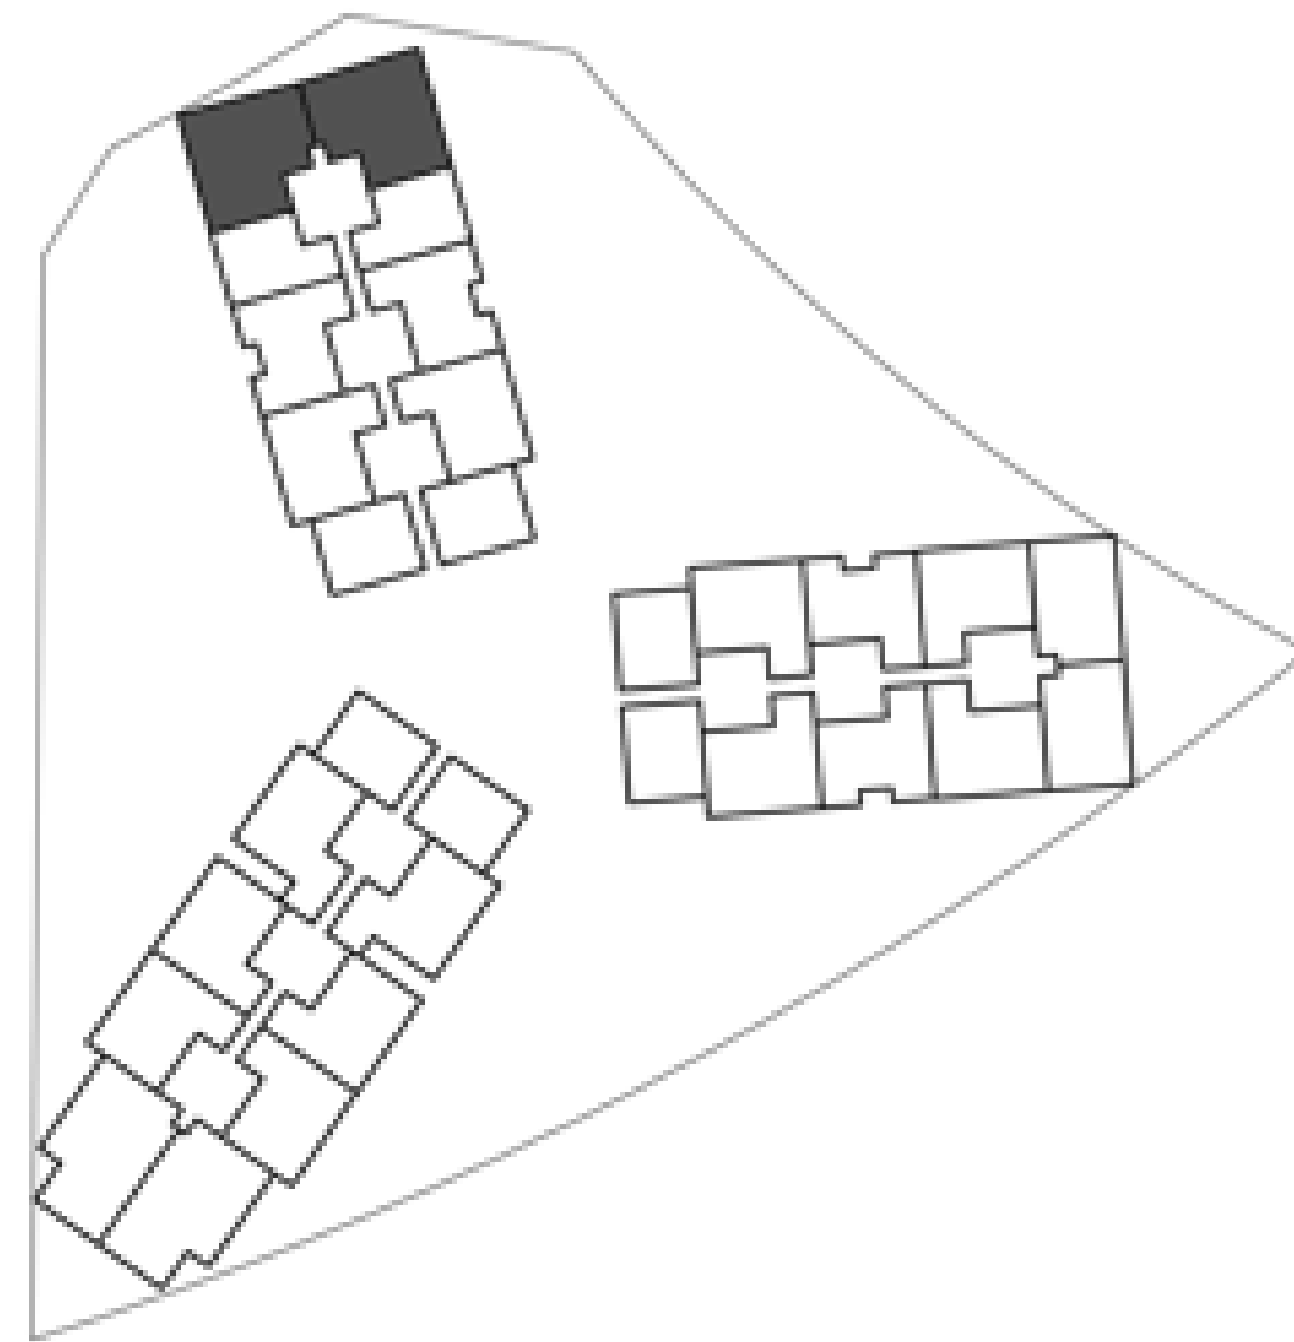

مانغروف ريزيدنسز MANGROVE RESIDENCES

Plot 2

3 BEDROOM
Type 1

		AREA	
UNIT	STARTING FROM	164.06 SQM	1765.93 SQFT
BALCONY	STARTING FROM	15.43 SQM	166.09 SQFT (8.6%)
TOTAL AREA	STARTING FROM	179.49 SQM	1932.02 SQFT

مانغروف ريزيدنسز MANGROVE RESIDENCES

Plot 2

3 BEDROOM
Type 2

		AREA	
UNIT	STARTING FROM	148.7 SQM	1600.59 SQFT
BALCONY	STARTING FROM	9.35 SQM	100.64 SQFT (5.9%)
TOTAL AREA	STARTING FROM	158.05 SQM	1701.23 SQFT