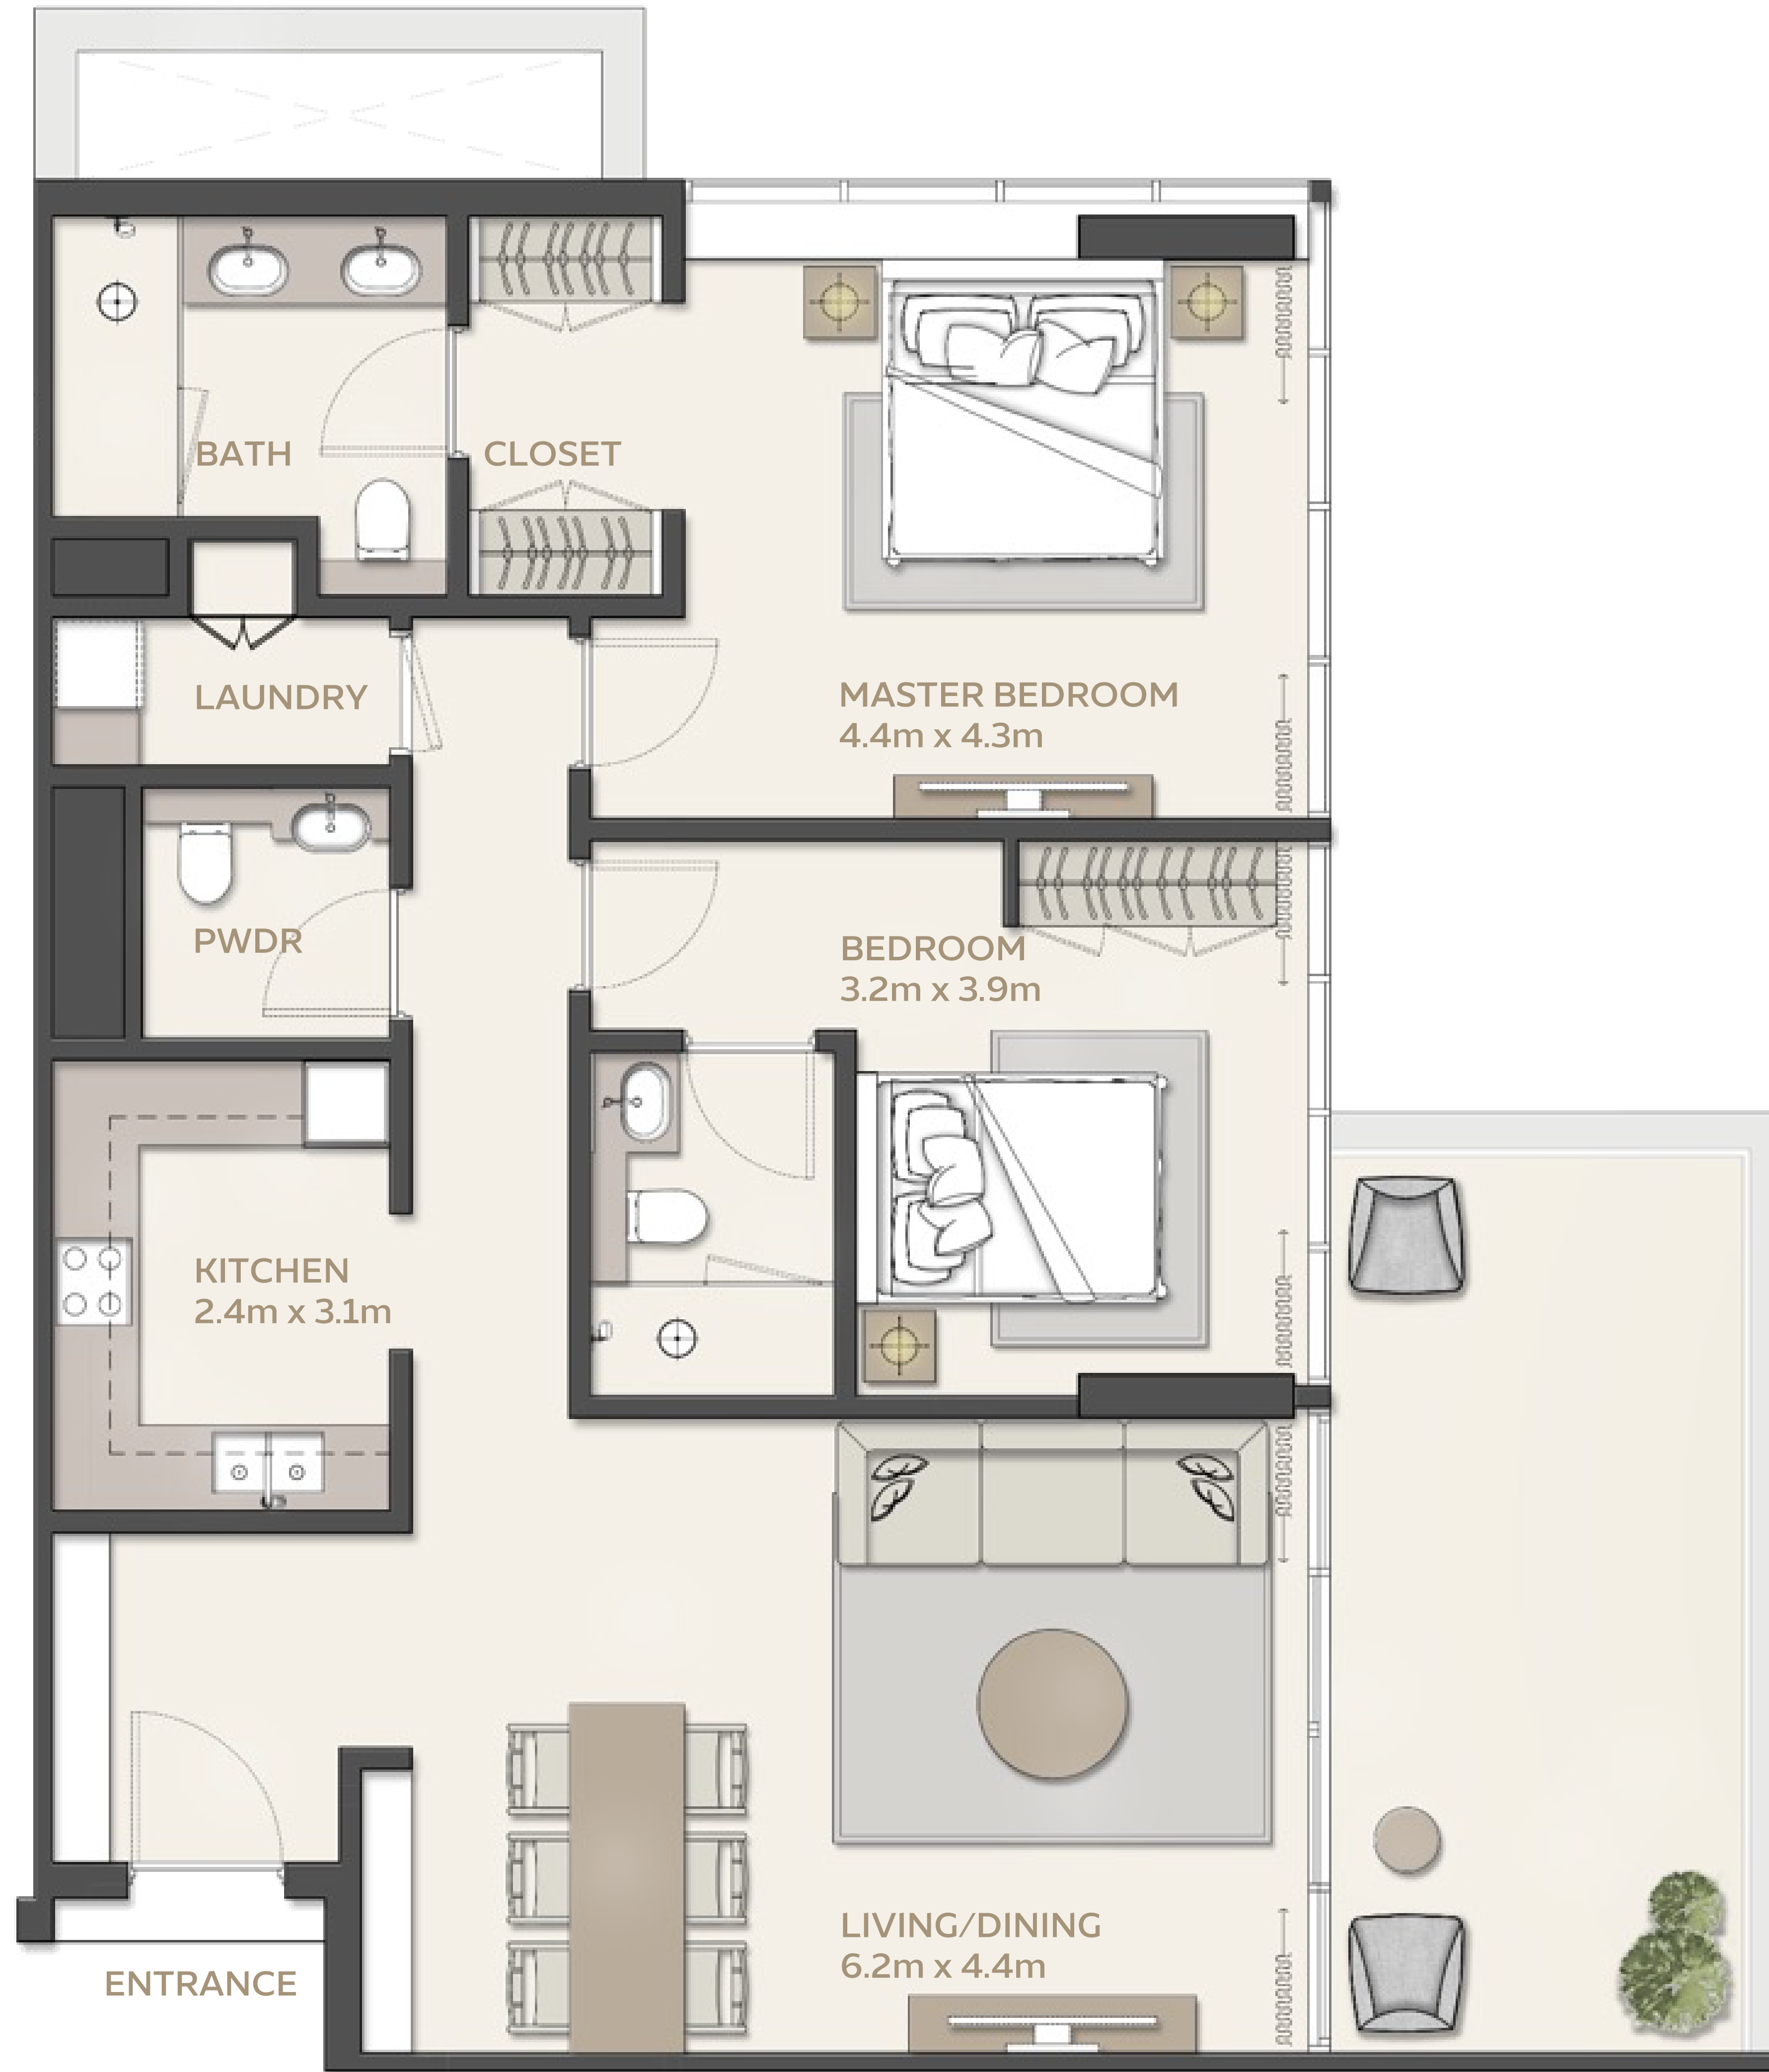

مانغروف
ريزيدنسز
MANGROVE
RESIDENCES

Plot 2

2 BEDROOM
Type 1

		AREA	
UNIT	STARTING FROM	118.14 SQM	1271.65 SQFT
BALCONY	STARTING FROM	9.24 SQM	99.46 SQFT (7.3 %)
TOTAL AREA	STARTING FROM	127.38 SQM	1371.11 SQFT

مانغروف ريزيدنسز MANGROVE RESIDENCES

Plot 2

2 BEDROOM Type 2

		AREA	
UNIT	STARTING FROM	113.77 SQM	1224.61 SQFT
BALCONY	STARTING FROM	18.41 SQM	198.16 SQFT (13.9%)
TOTAL AREA	STARTING FROM	132.18 SQM	1422.77 SQFT

مانغروف
ريزيدنسز
MANGROVE
RESIDENCES

Plot 2

2 BEDROOM
Type 3

		AREA	
UNIT	STARTING FROM	112.96 SQM	1215.89 SQFT
BALCONY	STARTING FROM	18.94 SQM	203.87 SQFT (14.4 %)
TOTAL AREA	STARTING FROM	131.9 SQM	1419.76 SQFT

مانگروف ريزيدنسز MANGROVE RESIDENCES

Plot 2

2 BEDROOM
Type 4

UNIT	STARTING FROM	AREA	
		SQM	SQFT
		129.21 SQM	1390.80 SQFT
BALCONY	STARTING FROM	9.26 SQM	99.67 SQFT (6.9%)
TOTAL AREA	STARTING FROM	138.47 SQM	1490.47 SQFT