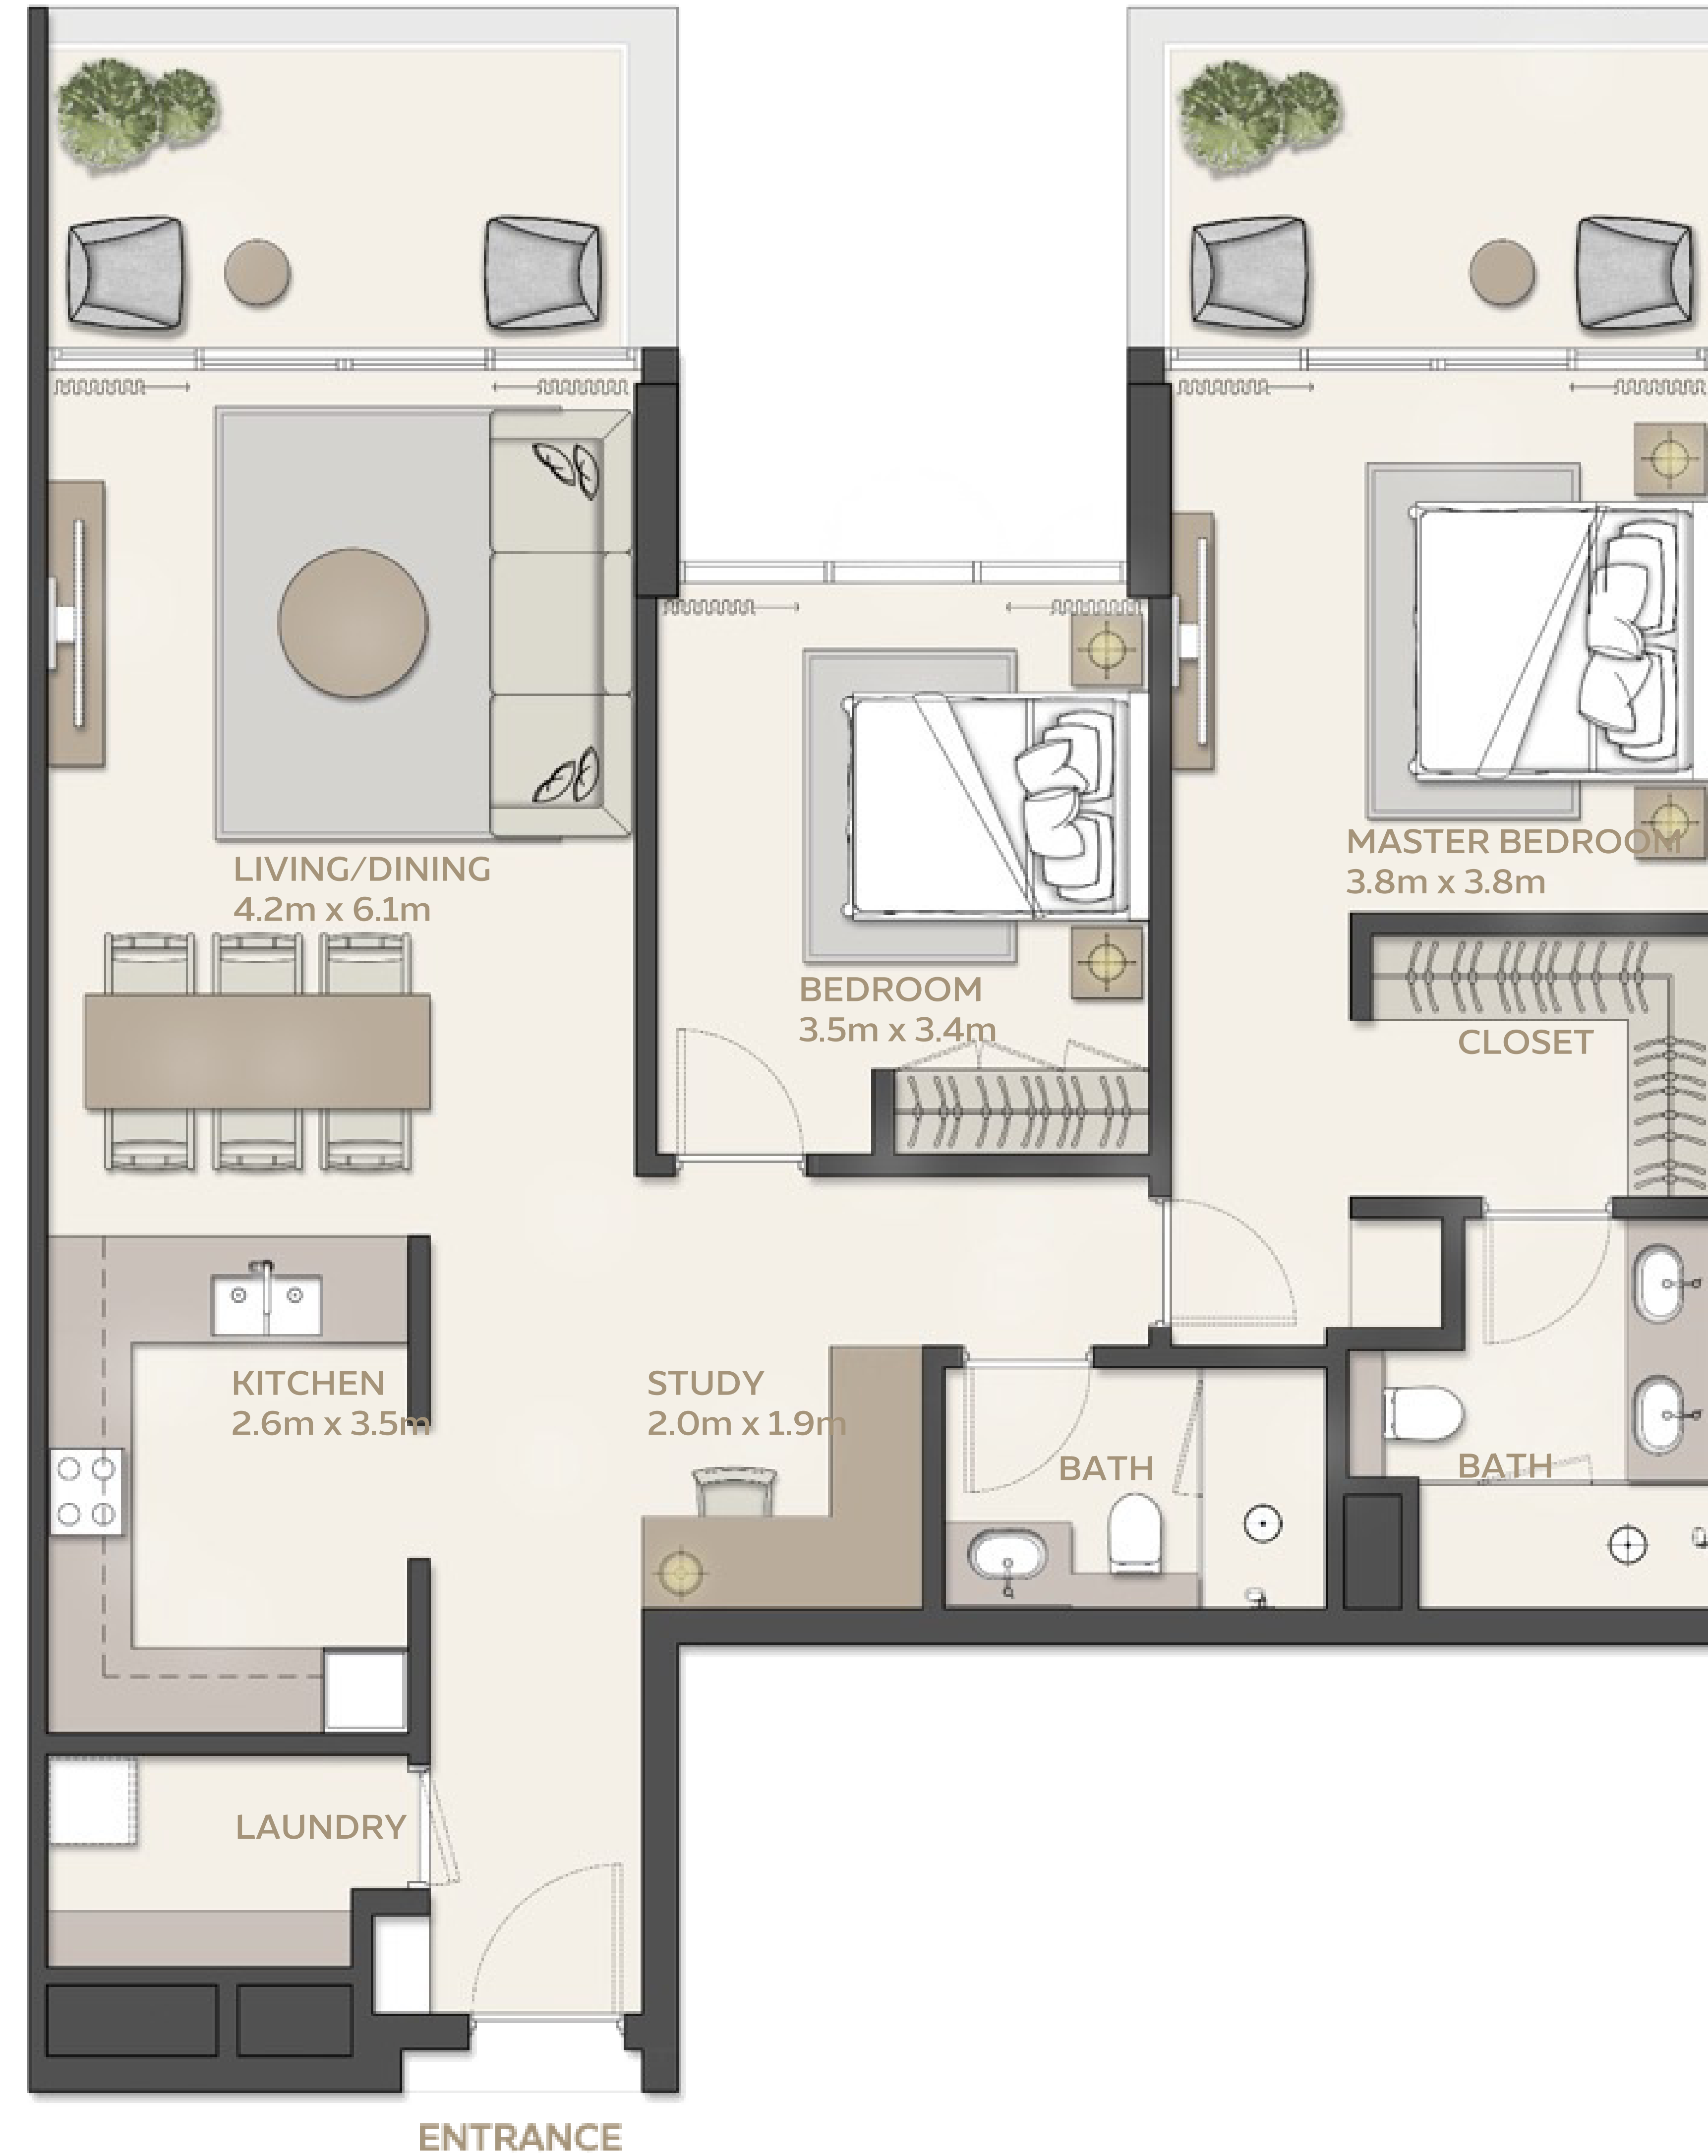

مانگروف ريزيدنسز MANGROVE RESIDENCES

Plot 2

1 BEDROOM Type 2

		AREA	
UNIT	STARTING FROM	82.16 SQM	884.36 SQFT
BALCONY	STARTING FROM	8.8 SQM	94.72 SQFT (9.7 %)
TOTAL AREA	STARTING FROM	90.96 SQM	979.08 SQFT

مانغروف
ريزيدنسز
MANGROVE
RESIDENCES

Plot 2

2 BEDROOM
Type 1

		AREA	
UNIT	STARTING FROM	118.14 SQM	1271.65 SQFT
BALCONY	STARTING FROM	9.24 SQM	99.46 SQFT (7.3 %)
TOTAL AREA	STARTING FROM	127.38 SQM	1371.11 SQFT

مانغروف ريزيدنسز MANGROVE RESIDENCES

Plot 2

2 BEDROOM Type 2

		AREA	
UNIT	STARTING FROM	113.77 SQM	1224.61 SQFT
BALCONY	STARTING FROM	18.41 SQM	198.16 SQFT (13.9%)
TOTAL AREA	STARTING FROM	132.18 SQM	1422.77 SQFT

مانغروف
ريزيدنسز
MANGROVE
RESIDENCES

Plot 2

2 BEDROOM
Type 3

		AREA	
UNIT	STARTING FROM	112.96 SQM	1215.89 SQFT
BALCONY	STARTING FROM	18.94 SQM	203.87 SQFT (14.4 %)
TOTAL AREA	STARTING FROM	131.9 SQM	1419.76 SQFT