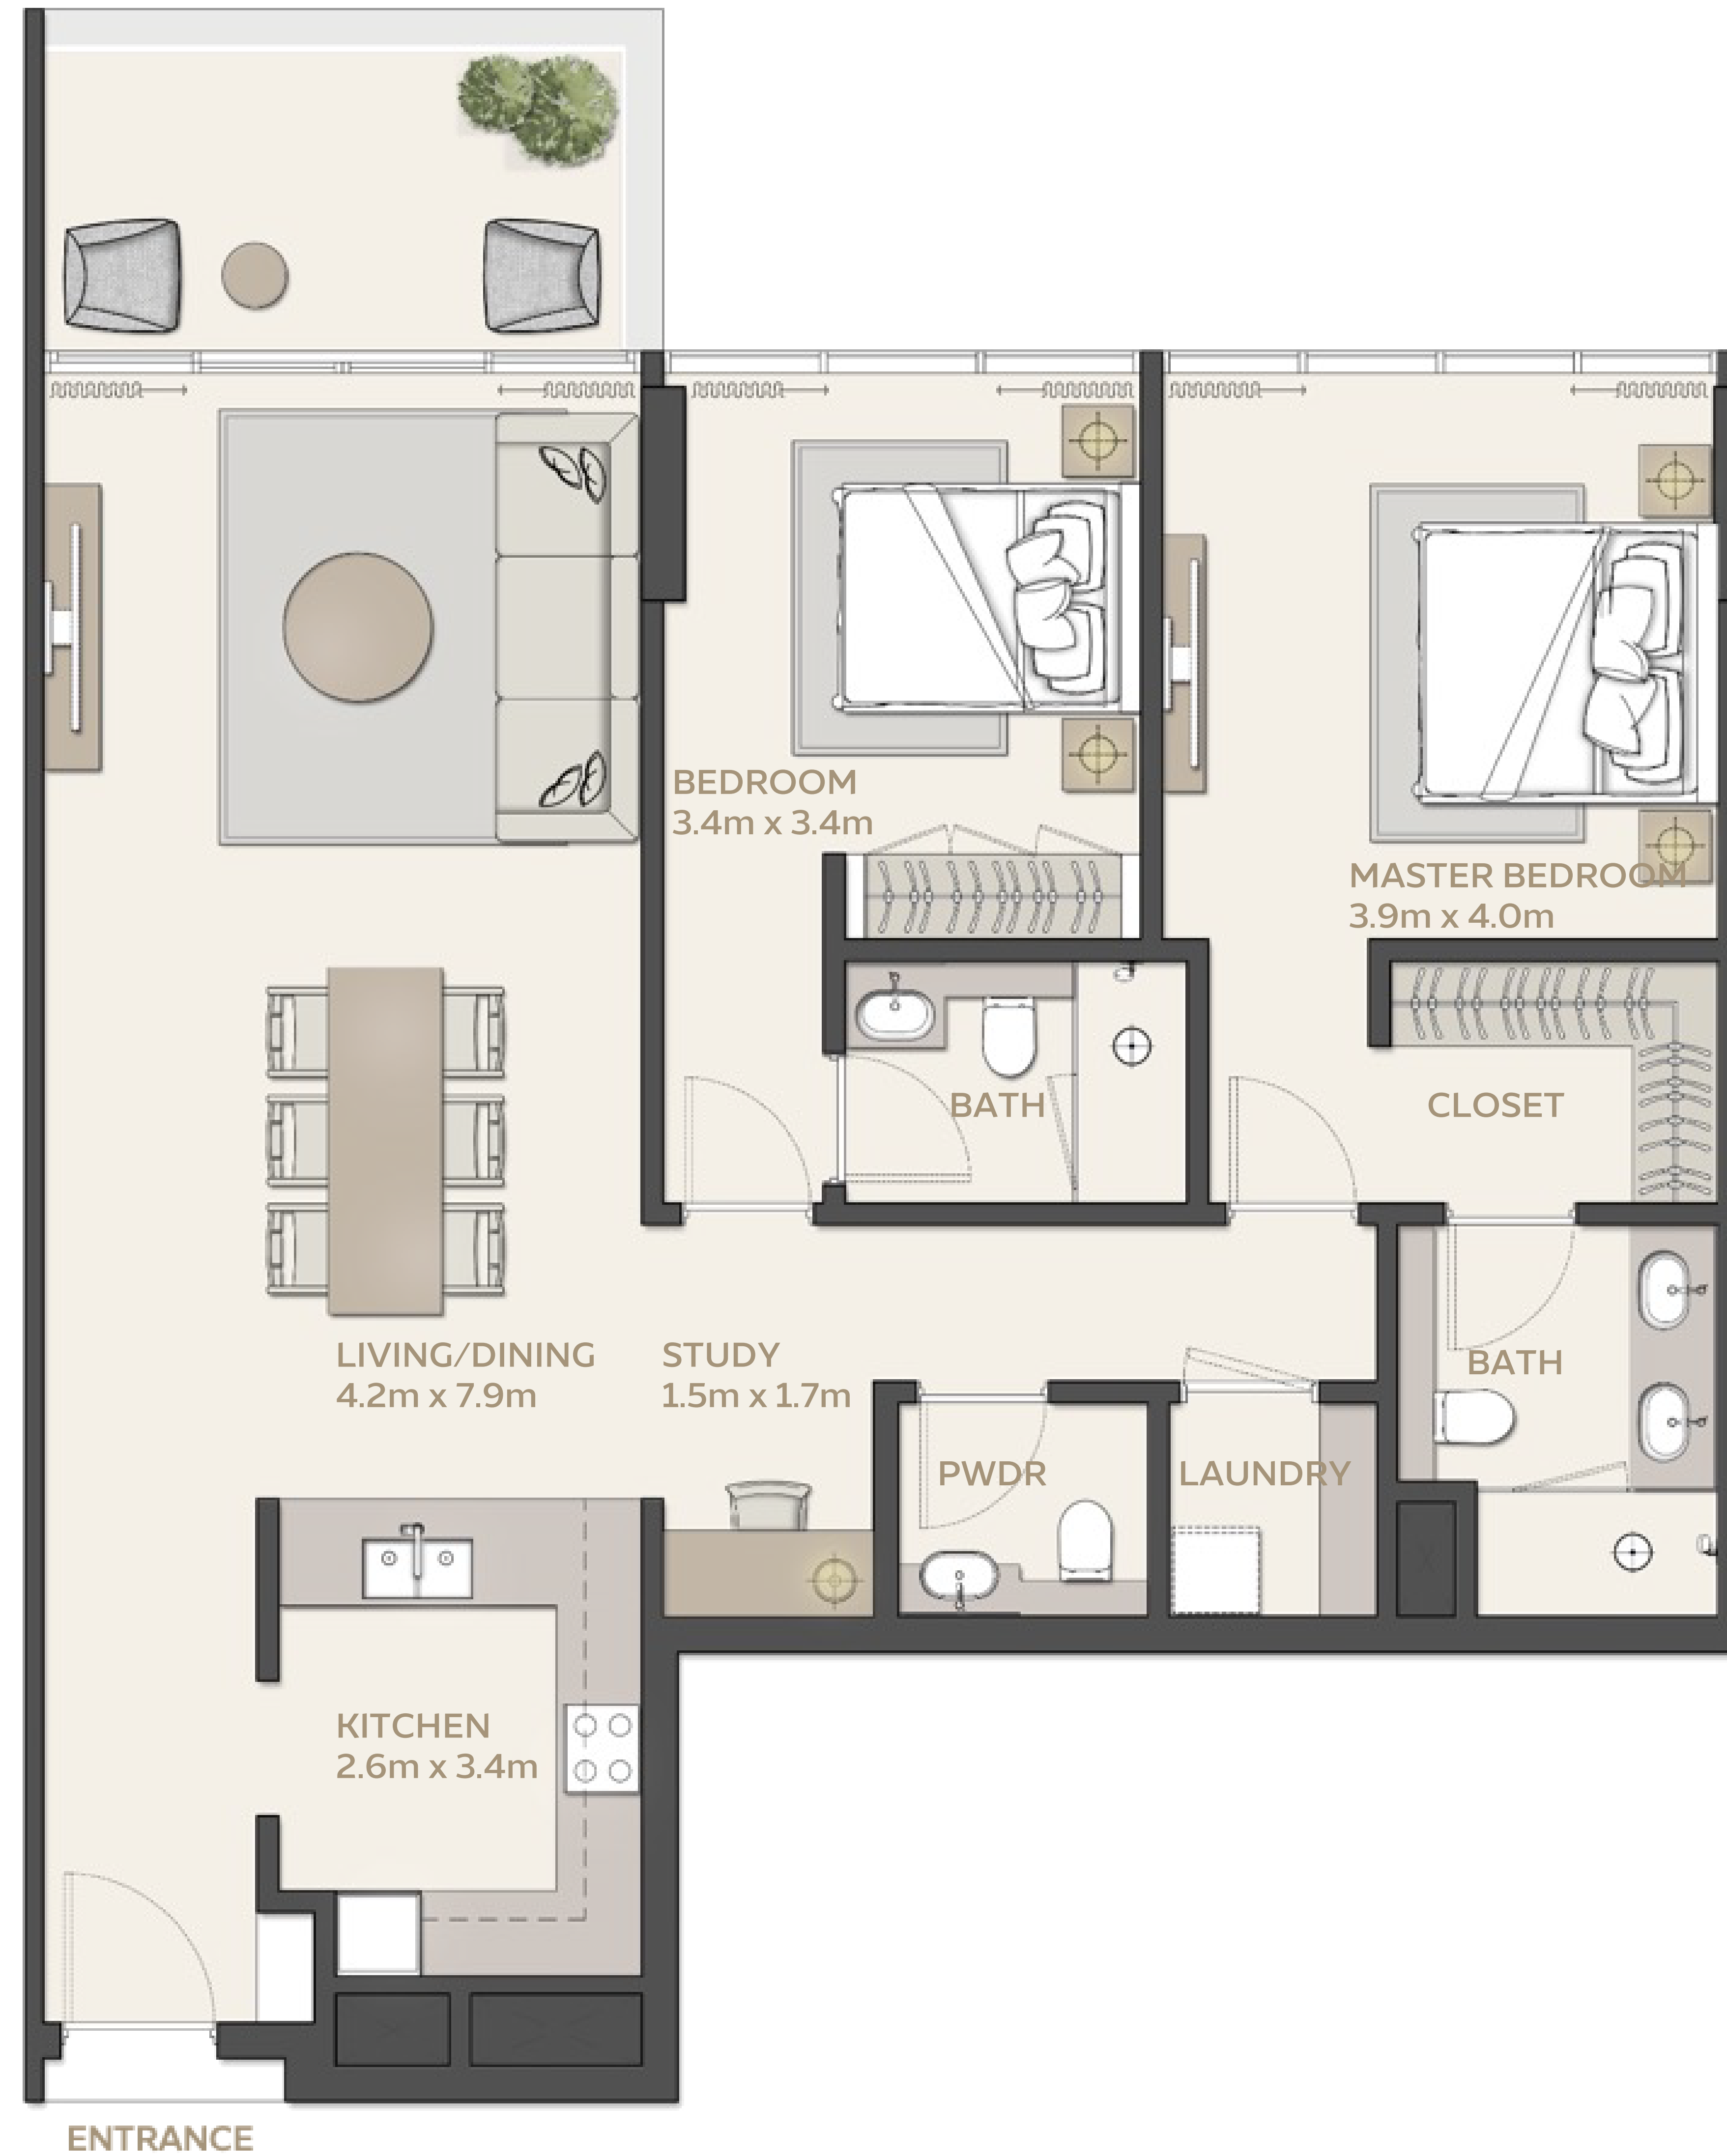

مانغروف ريزيدنسز MANGROVE RESIDENCES

Plot 2

1 BEDROOM
Type 1

UNIT	STARTING FROM	AREA	
		SQM	SQFT
		77.66 SQM	835.93 SQFT
BALCONY	STARTING FROM	12.40 SQM	133.47 SQFT (13.8%)
TOTAL AREA	STARTING FROM	90.06 SQM	969.4 SQFT

مانگروف ريزيدنسز MANGROVE RESIDENCES

Plot 2

1 BEDROOM Type 2

		AREA	
UNIT	STARTING FROM	82.16 SQM	884.36 SQFT
BALCONY	STARTING FROM	8.8 SQM	94.72 SQFT (9.7 %)
TOTAL AREA	STARTING FROM	90.96 SQM	979.08 SQFT

مانغروف
ريزيدنسز
MANGROVE
RESIDENCES

Plot 2

2 BEDROOM
Type 1

		AREA	
UNIT	STARTING FROM	118.14 SQM	1271.65 SQFT
BALCONY	STARTING FROM	9.24 SQM	99.46 SQFT (7.3 %)
TOTAL AREA	STARTING FROM	127.38 SQM	1371.11 SQFT

مانغروف ريزيدنسز MANGROVE RESIDENCES

Plot 2

2 BEDROOM Type 2

		AREA	
UNIT	STARTING FROM	113.77 SQM	1224.61 SQFT
BALCONY	STARTING FROM	18.41 SQM	198.16 SQFT (13.9%)
TOTAL AREA	STARTING FROM	132.18 SQM	1422.77 SQFT