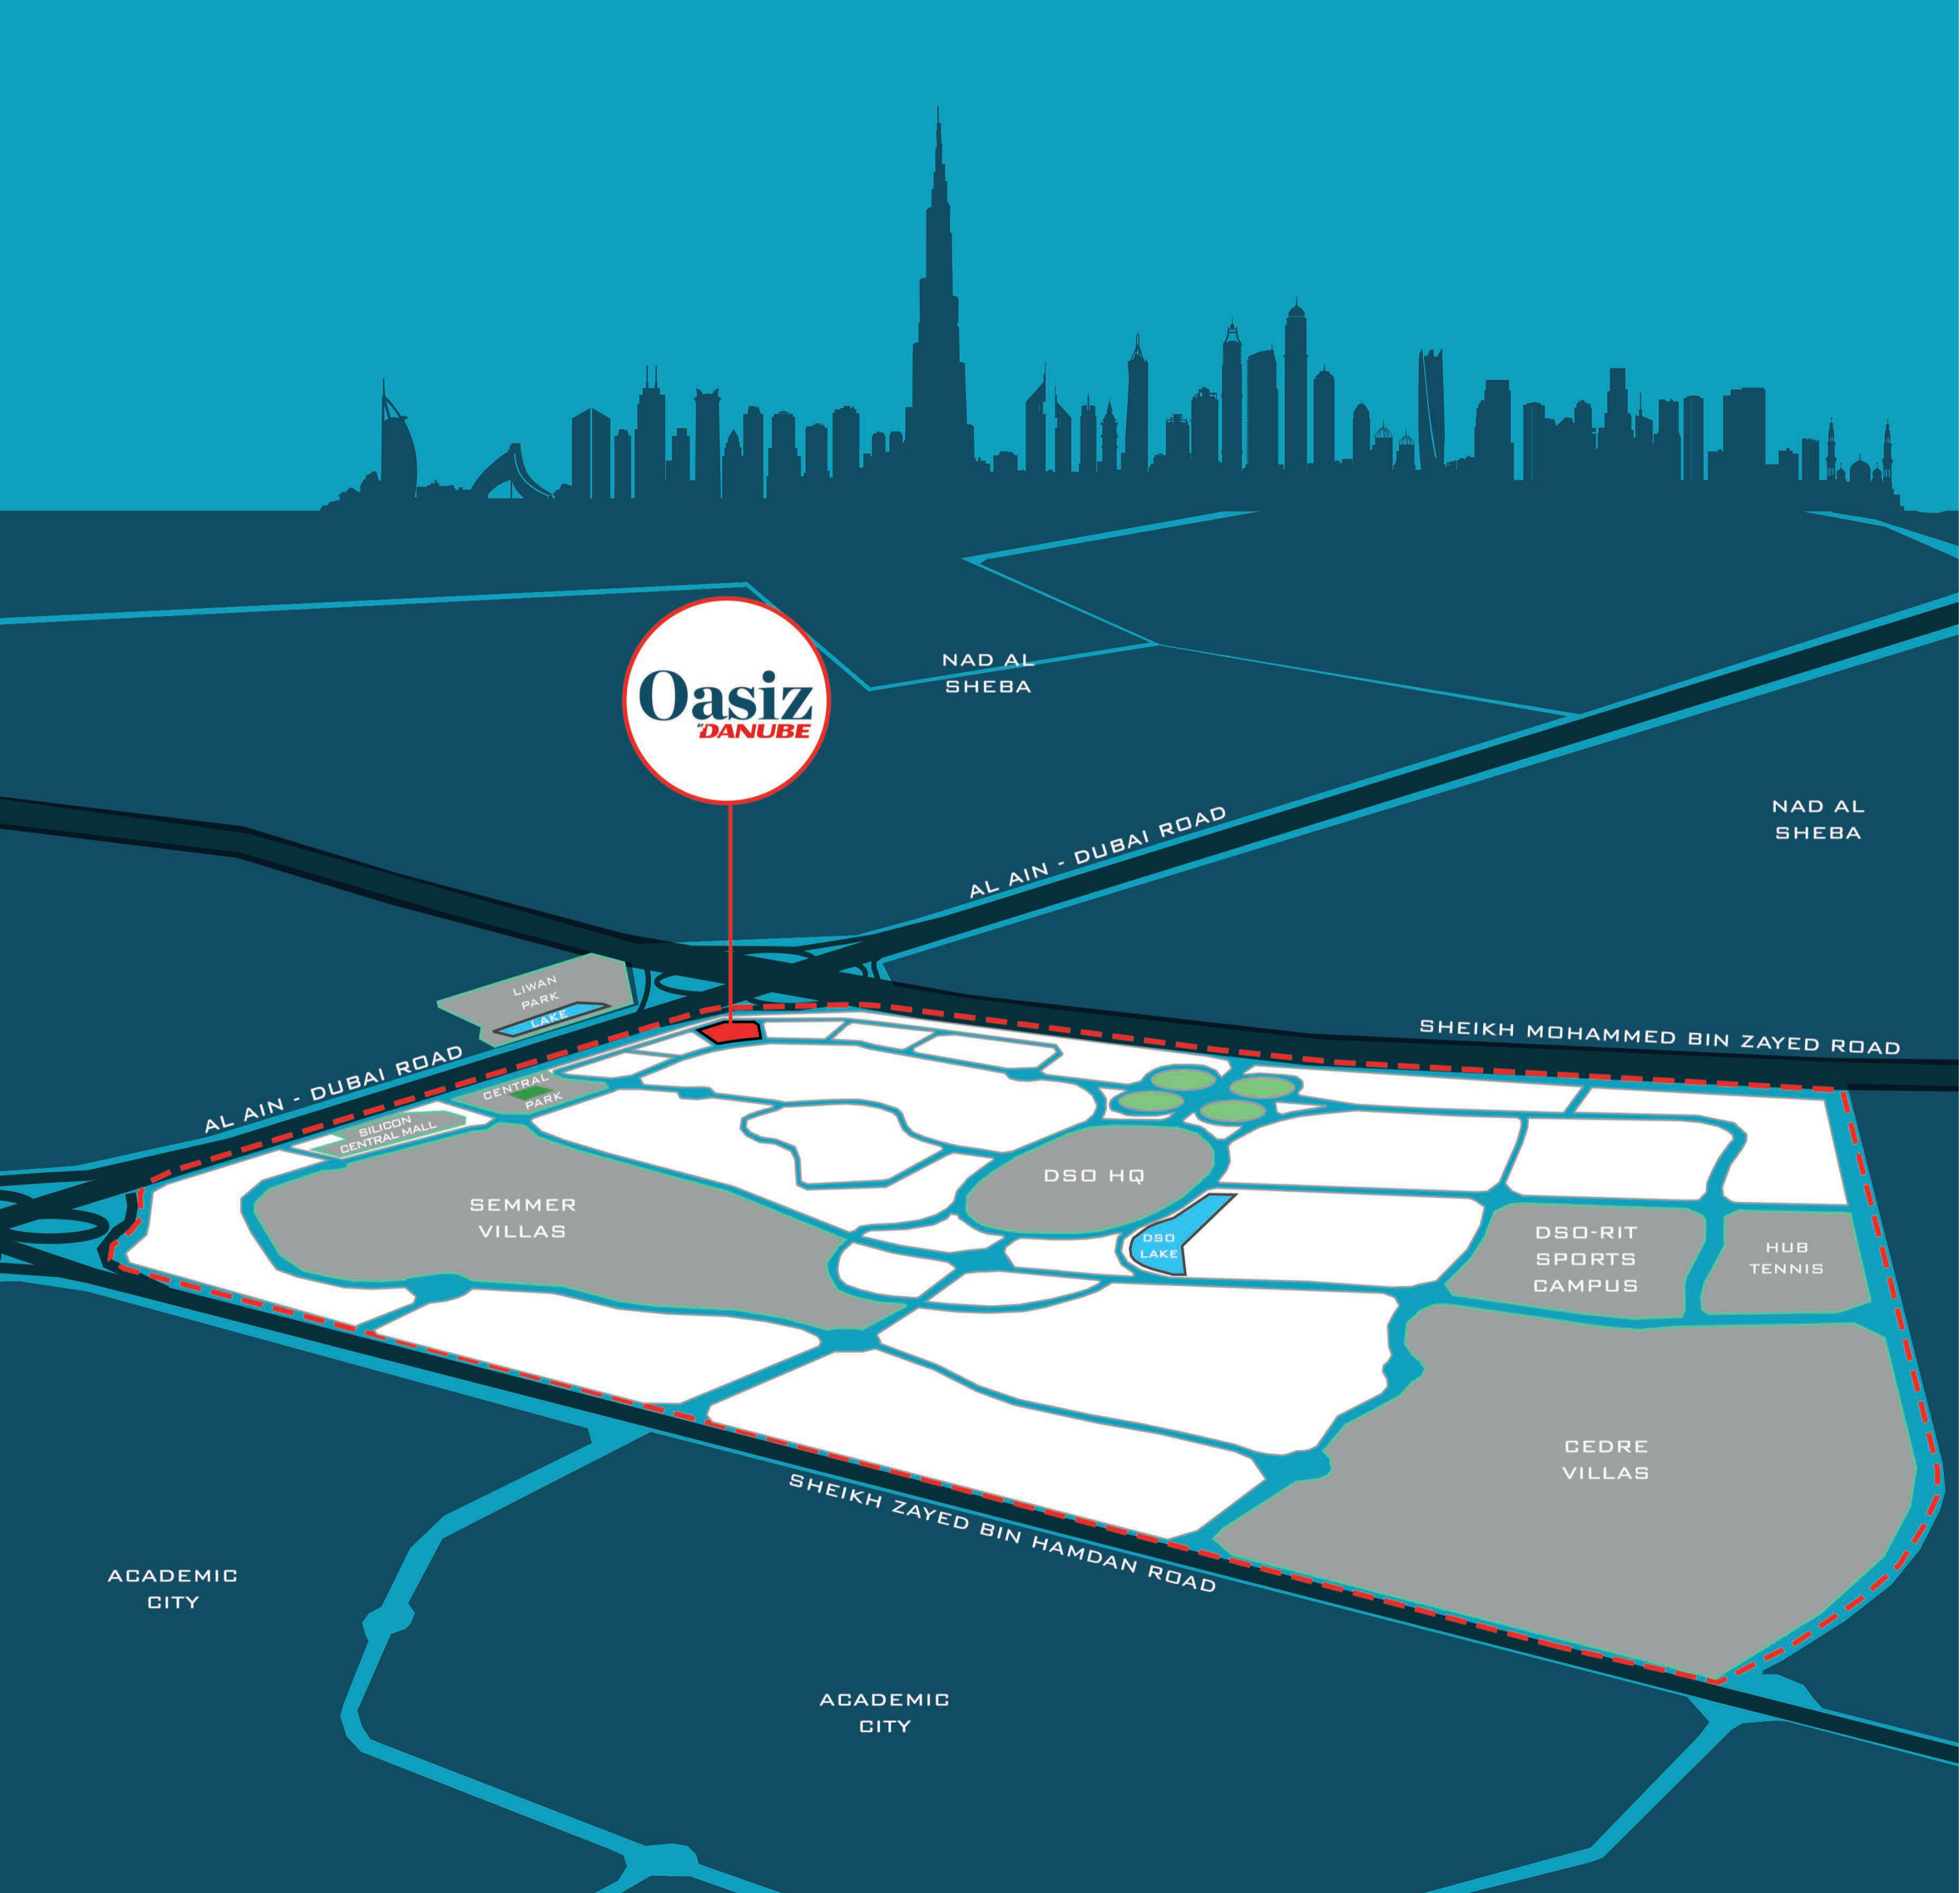

Oasiz

BY **DANUBE**

Affordable Luxury Homes

An Oasis of
Urban Living

Discover affordable luxury and seamless connectivity at the heart of Dubai Silicon Oasis.

DISTANCES

	Central Park	1 min
	Silicon Central Mall	2 min
	Al Ain - Dubai Road	2 min
	Proposed Metro Station	3 min
	Sheikh Mohammed Bin Zayed Road	3 min
	DSO HQ	4 min
	DSO Lake	5 min
	DSO - Rit Sports Campus	6 min
	Academic City	7 min
	Global Village	8 min
	Dubai Safari Park	10 min
	Dubai Creek Harbour	11 min
	Dubai Design District	11 min
	Burj Khalifa	12 min
	Dubai Mall	12 min
	Mirdif City Centre	13 min
	Mushrif Park	14 min
	Dubai International Airport	15 min
	Al Maktoum International Airport	20 min