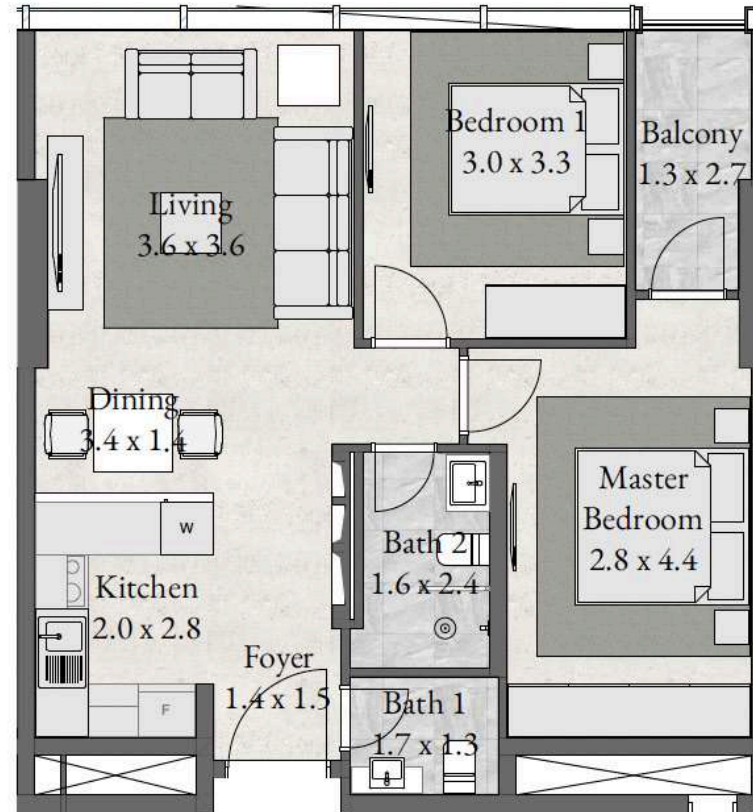

Overall
Floorplans.

- Type 6-C22(1545.37 sqft)
3 Bed. + Maid + Balcony
- Type 6-C23(945.17 sqft)
3 Bedroom + Balcony
- Type 6-B27(751.85 sqft)
2 Bedroom + Balcony
- Type 6-B28(782.53 sqft)
2 Bedroom + Balcony
- Type 6-B29(782.53 sqft)
2 Bedroom + Balcony
- Type 6-B28(782.53 sqft)
2 Bedroom + Balcony
- Type 6-C24(1084.14 sqft)
3 Bedroom

- Type 6-B30(920.20 sqft)
2 Bedroom + Balcony
- Type 6-B31(923.54 sqft)
2 Bedroom + Balcony

- Type 6-C26(1660.01 sqft)
3 Bed. + Maid + Balcony
- Type 6-B34(880.27 sqft)
2 Bed. + Utility + Balcony
- Type 6-B33(764.45 sqft)
2 Bedroom + Balcony
- Type 6-B32(767.89 sqft)
2 Bedroom + Balcony
- Type 6-B33(767.89 sqft)
2 Bedroom + Balcony
- Type 6-B32(764.45 sqft)
2 Bedroom + Balcony
- Type 6-C25(1058.95 sqft)
3 Bedroom

783 sqft

TYPE RBO - LEVEL 01-29

2 BEDROOM + BALCONY

LEVEL 01-29

UNIT 105-2905

783 sqft

TYPE RBO - LEVEL 01-29

2 BEDROOM + BALCONY

LEVEL 01-29

UNIT 104-2904

783 sqft

TYPE RBO - LEVEL 01-29

2 BEDROOM + BALCONY

LEVEL 01-29

UNIT 103-2903

752 sqft