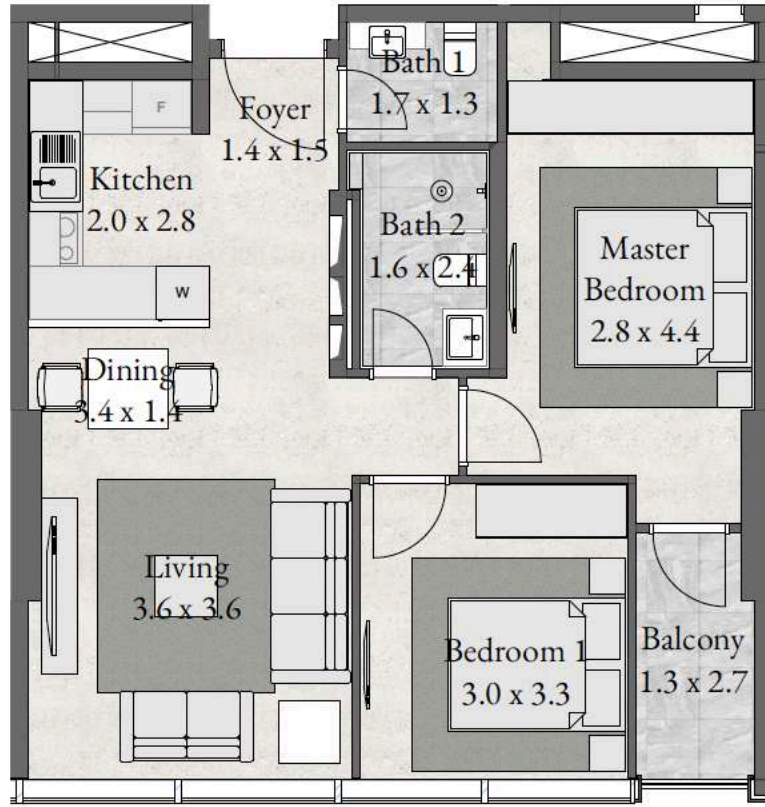

- Type 6-B30(920.20 sqft)
2 Bedroom + Balcony
- Type 6-B31(923.54 sqft)
2 Bedroom + Balcony

- Type 6-C26(1663.03 sqft)
3 Bed. + Maid + Balcony
- Type 6-B34(880.27 sqft)
2 Bedroom + Utility+ Balcony
- Type 6-B33(764.45 sqft)
2 Bedroom + Balcony
- Type 6-B32(1104.60 sqft)
2 Bedroom + Balcony
- Type 6-C25(1058.95 sqft)
3 Bedroom

TYPICAL L16

Apartments Floorplans.

TYPE RBO - LEVEL 01-29

3 BEDROOM + BAL + MA

LEVEL 01-29

UNIT 116-1416
1,660 sqft

UNIT 1516-2916
1,633 sqft

TYPE RBO - LEVEL 01-29

2 BEDROOM + BAL + UT

LEVEL 01-29

UNIT 115-2915

880 sqft

TYPE RBO - LEVEL 01-29

2 BEDROOM + BALCONY

LEVEL 01-29

UNIT 114-2914

764 sqft

TYPE RBO - LEVEL 01-15 & 17-29

2 BEDROOM + BALCONY

LEVEL 01-15 & 17-29

UNIT 113-1513 & 1713-2913

768 sqft

TYPE RBO - LEVEL 01-15 & 17-29

2 BEDROOM + BALCONY