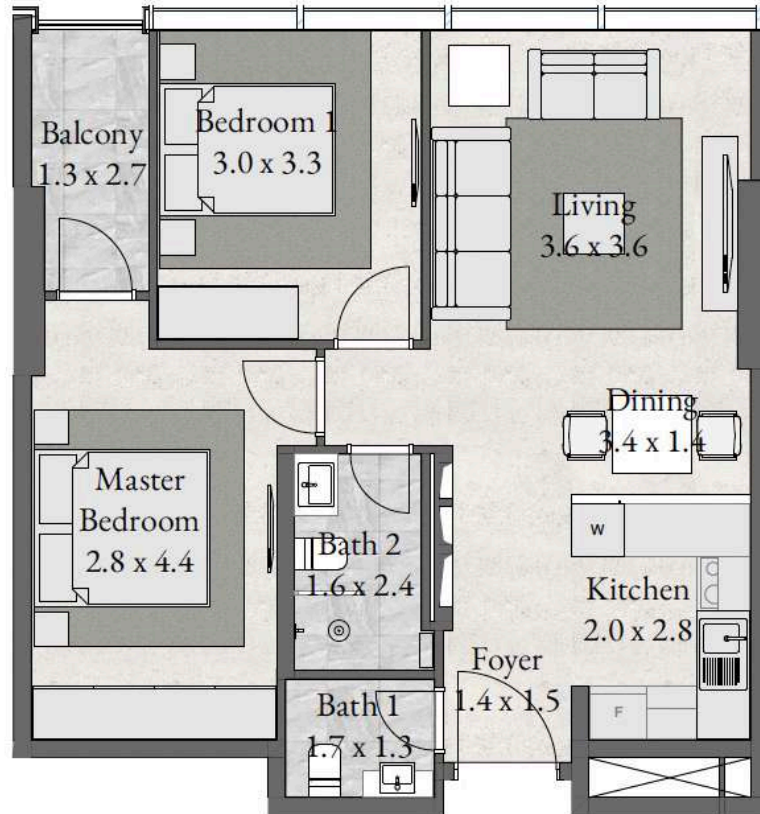

Overall
Floorplans.

- Type 6-C22(1545.37 sqft)
3 Bed. + Maid + Balcony
- Type 6-C23(945.17 sqft)
3 Bedroom + Balcony
- Type 6-B27(751.85 sqft)
2 Bedroom + Balcony
- Type 6-B28(782.53 sqft)
2 Bedroom + Balcony
- Type 6-B29(782.53 sqft)
2 Bedroom + Balcony
- Type 6-B28(782.53 sqft)
2 Bedroom + Balcony
- Type 6-C24(1084.14 sqft)
3 Bedroom

- Type 6-B30(920.20 sqft)
2 Bedroom + Balcony
- Type 6-B31(923.54 sqft)
2 Bedroom + Balcony

- Type 6-C26(1660.01 sqft)
3 Bed. + Maid + Balcony
- Type 6-B34(880.27 sqft)
2 Bed. + Utility + Balcony
- Type 6-B33(764.45 sqft)
2 Bedroom + Balcony
- Type 6-B32(767.89 sqft)
2 Bedroom + Balcony
- Type 6-B33(767.89 sqft)
2 Bedroom + Balcony
- Type 6-B32(764.45 sqft)
2 Bedroom + Balcony
- Type 6-C25(1058.95 sqft)
3 Bedroom

3 BEDROOM

LEVEL 01-29

UNIT 107-2907

1,084 sqft

TYPE RBO - LEVEL 01-29

2 BEDROOM + BALCONY

LEVEL 01-29

UNIT 106-2906

783 sqft

TYPE RBO - LEVEL 01-29

2 BEDROOM + BALCONY

LEVEL 01-29

UNIT 105-2905

783 sqft

TYPE RBO - LEVEL 01-29

2 BEDROOM + BALCONY