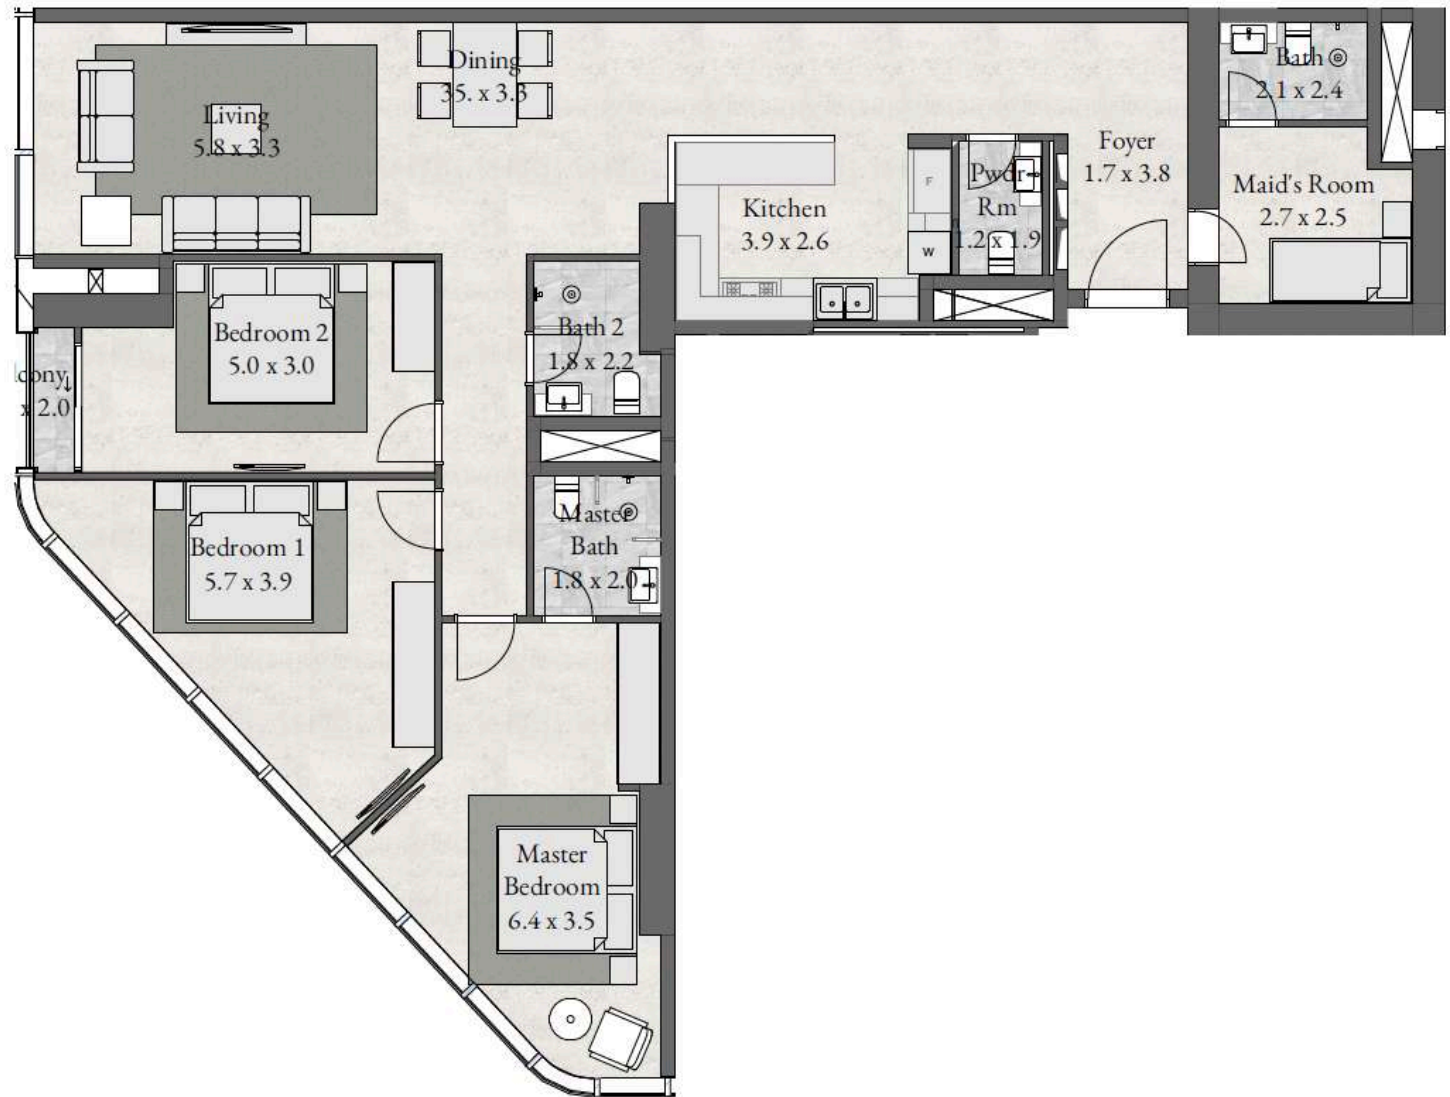

TYPICAL L01-L15 & L17-L29

- Type 6-C22(1545.37 sqft)
3 Bed. + Maid + Balcony
- Type 6-C23(945.17 sqft)
3 Bedroom + Balcony
- Type 6-B27(751.85 sqft)
2 Bedroom + Balcony
- Type 6-B28(782.53 sqft)
2 Bedroom + Balcony
- Type 6-B29(782.53 sqft)
2 Bedroom + Balcony
- Type 6-B28(782.53 sqft)
2 Bedroom + Balcony
- Type 6-C24(1084.14 sqft)
3 Bedroom

- Type 6-B30(920.20 sqft)
2 Bedroom + Balcony
- Type 6-B31(923.54 sqft)
2 Bedroom + Balcony

- Type 6-C26(1663.03 sqft)
3 Bed. + Maid + Balcony
- Type 6-B34(880.27 sqft)
2 Bedroom + Utility+ Balcony
- Type 6-B33(764.45 sqft)
2 Bedroom + Balcony
- Type 6-B32(1104.60 sqft)
2 Bedroom + Balcony
- Type 6-C25(1058.95 sqft)
3 Bedroom

TYPICAL L16

Apartments Floorplans.

TYPE RBO - LEVEL 01-29

3 BEDROOM + BAL + MA

LEVEL 01-29

UNIT 116-1416
1,660 sqft

UNIT 1516-2916
1,633 sqft

TYPE RBO - LEVEL 01-29

2 BEDROOM + BAL + UT

LEVEL 01-29

UNIT 115-2915

880 sqft

TYPE RBO - LEVEL 01-29

2 BEDROOM + BALCONY

LEVEL 01-29

UNIT 114-2914