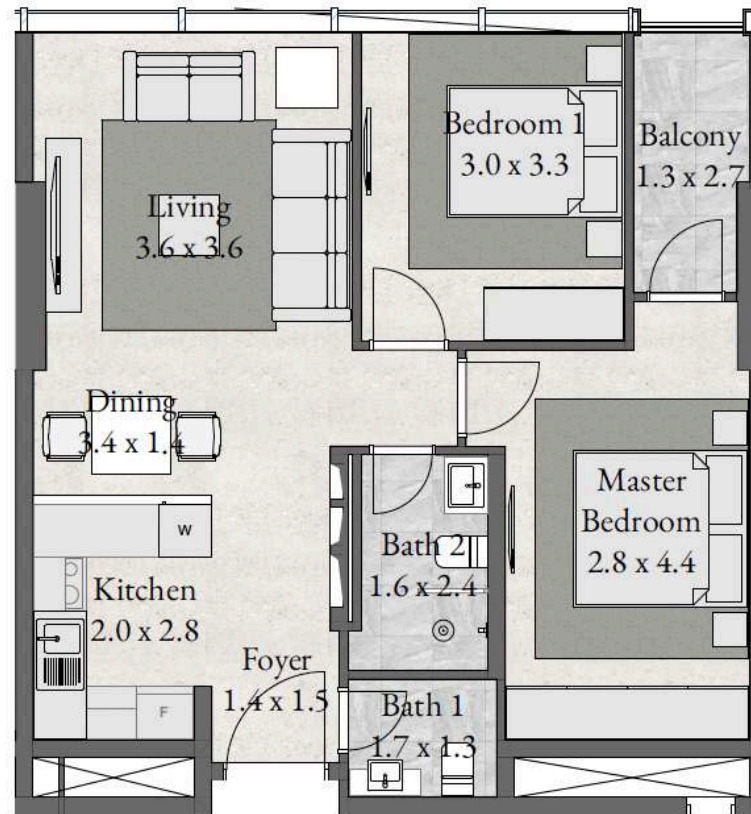

Overall
Floorplans.

- Type 6-C22(1545.37 sqft)
3 Bed. + Maid + Balcony
- Type 6-C23(945.17 sqft)
3 Bedroom + Balcony
- Type 6-B27(751.85 sqft)
2 Bedroom + Balcony
- Type 6-B28(782.53 sqft)
2 Bedroom + Balcony
- Type 6-B29(782.53 sqft)
2 Bedroom + Balcony
- Type 6-B28(782.53 sqft)
2 Bedroom + Balcony
- Type 6-C24(1084.14 sqft)
3 Bedroom

3 BEDROOM

LEVEL 01-29

UNIT 107-2907

1,084 sqft

TYPE RBO - LEVEL 01-29

2 BEDROOM + BALCONY

LEVEL 01-29

UNIT 106-2906

783 sqft

TYPE RBO - LEVEL 01-29

2 BEDROOM + BALCONY

LEVEL 01-29

UNIT 105-2905

783 sqft

TYPE RBO - LEVEL 01-29

2 BEDROOM + BALCONY