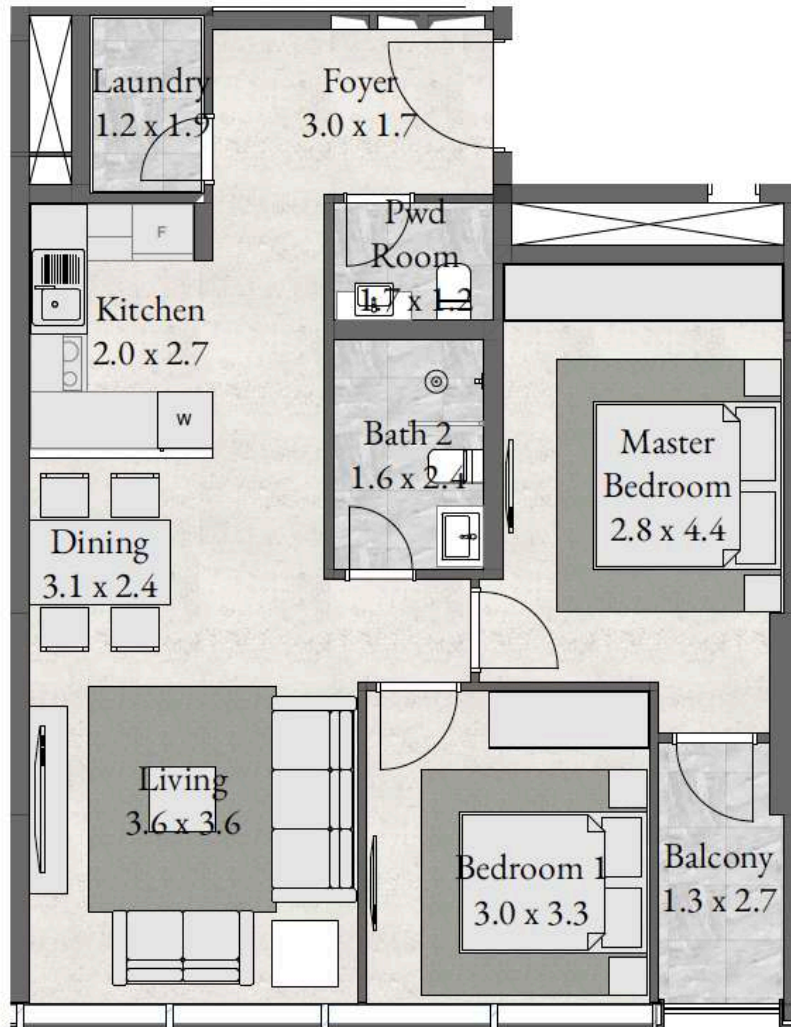

TYPICAL L01-L15 & L17-L29

- Type 6-C22(1545.37 sqft)
3 Bed. + Maid + Balcony
- Type 6-C23(945.17 sqft)
3 Bedroom + Balcony
- Type 6-B27(751.85 sqft)
2 Bedroom + Balcony
- Type 6-B28(782.53 sqft)
2 Bedroom + Balcony
- Type 6-B29(782.53 sqft)
2 Bedroom + Balcony
- Type 6-B28(782.53 sqft)
2 Bedroom + Balcony
- Type 6-C24(1084.14 sqft)
3 Bedroom

- Type 6-B30(920.20 sqft)
2 Bedroom + Balcony
- Type 6-B31(923.54 sqft)
2 Bedroom + Balcony

- Type 6-C26(1663.03 sqft)
3 Bed. + Maid + Balcony
- Type 6-B34(880.27 sqft)
2 Bedroom + Utility+ Balcony
- Type 6-B33(764.45 sqft)
2 Bedroom + Balcony
- Type 6-B32(1104.60 sqft)
2 Bedroom + Balcony
- Type 6-C25(1058.95 sqft)
3 Bedroom

TYPICAL L16

Apartments Floorplans.

TYPE RBO - LEVEL 01-29

3 BEDROOM + BAL + MA

LEVEL 01-29

UNIT 116-1416
1,660 sqft

UNIT 1516-2916
1,633 sqft

TYPE RBO - LEVEL 01-29

2 BEDROOM + BAL + UT

LEVEL 01-29

UNIT 115-2915

880 sqft

TYPE RBO - LEVEL 01-29

2 BEDROOM + BALCONY

LEVEL 01-29

UNIT 114-2914