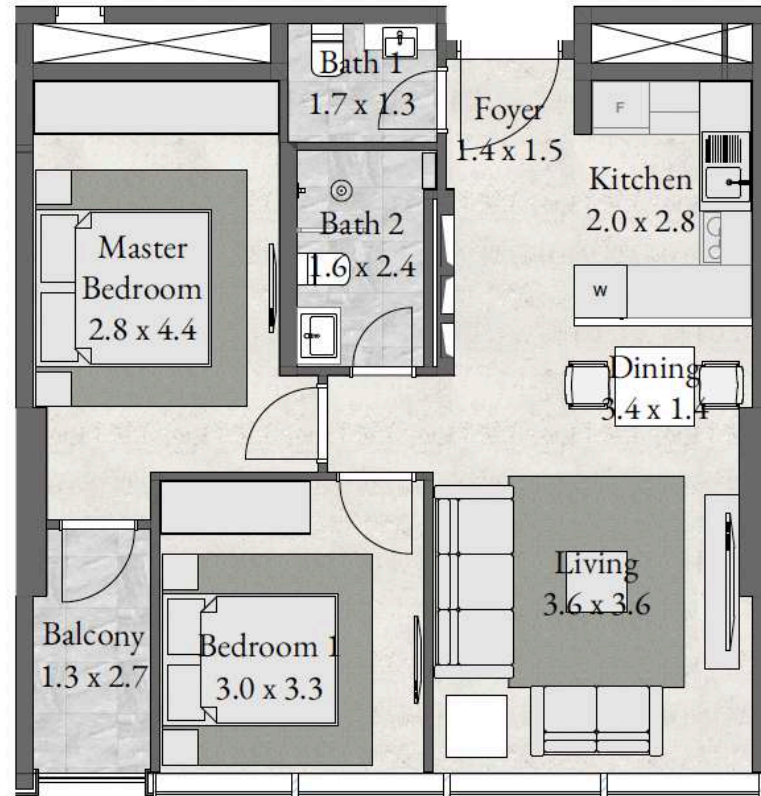

- Type 6-B30(920.20 sqft)
2 Bedroom + Balcony
- Type 6-B31(923.54 sqft)
2 Bedroom + Balcony

- Type 6-C26(1663.03 sqft)
3 Bed. + Maid + Balcony
- Type 6-B34(880.27 sqft)
2 Bedroom + Utility+ Balcony
- Type 6-B33(764.45 sqft)
2 Bedroom + Balcony
- Type 6-B32(1104.60 sqft)
2 Bedroom + Balcony
- Type 6-C25(1058.95 sqft)
3 Bedroom

TYPICAL L16

Apartments Floorplans.

TYPE RBO - LEVEL 01-29

3 BEDROOM + BAL + MA

LEVEL 01-29

UNIT 116-1416
1,660 sqft

UNIT 1516-2916
1,633 sqft

TYPE RBO - LEVEL 01-29

2 BEDROOM + BAL + UT

LEVEL 01-29

UNIT 115-2915

880 sqft

TYPE RBO - LEVEL 01-29

2 BEDROOM + BALCONY

LEVEL 01-29

UNIT 114-2914

764 sqft

TYPE RBO - LEVEL 01-15 & 17-29

2 BEDROOM + BALCONY

LEVEL 01-15 & 17-29

UNIT 113-1513 & 1713-2913

768 sqft

TYPE RBO - LEVEL 01-15 & 17-29

2 BEDROOM + BALCONY