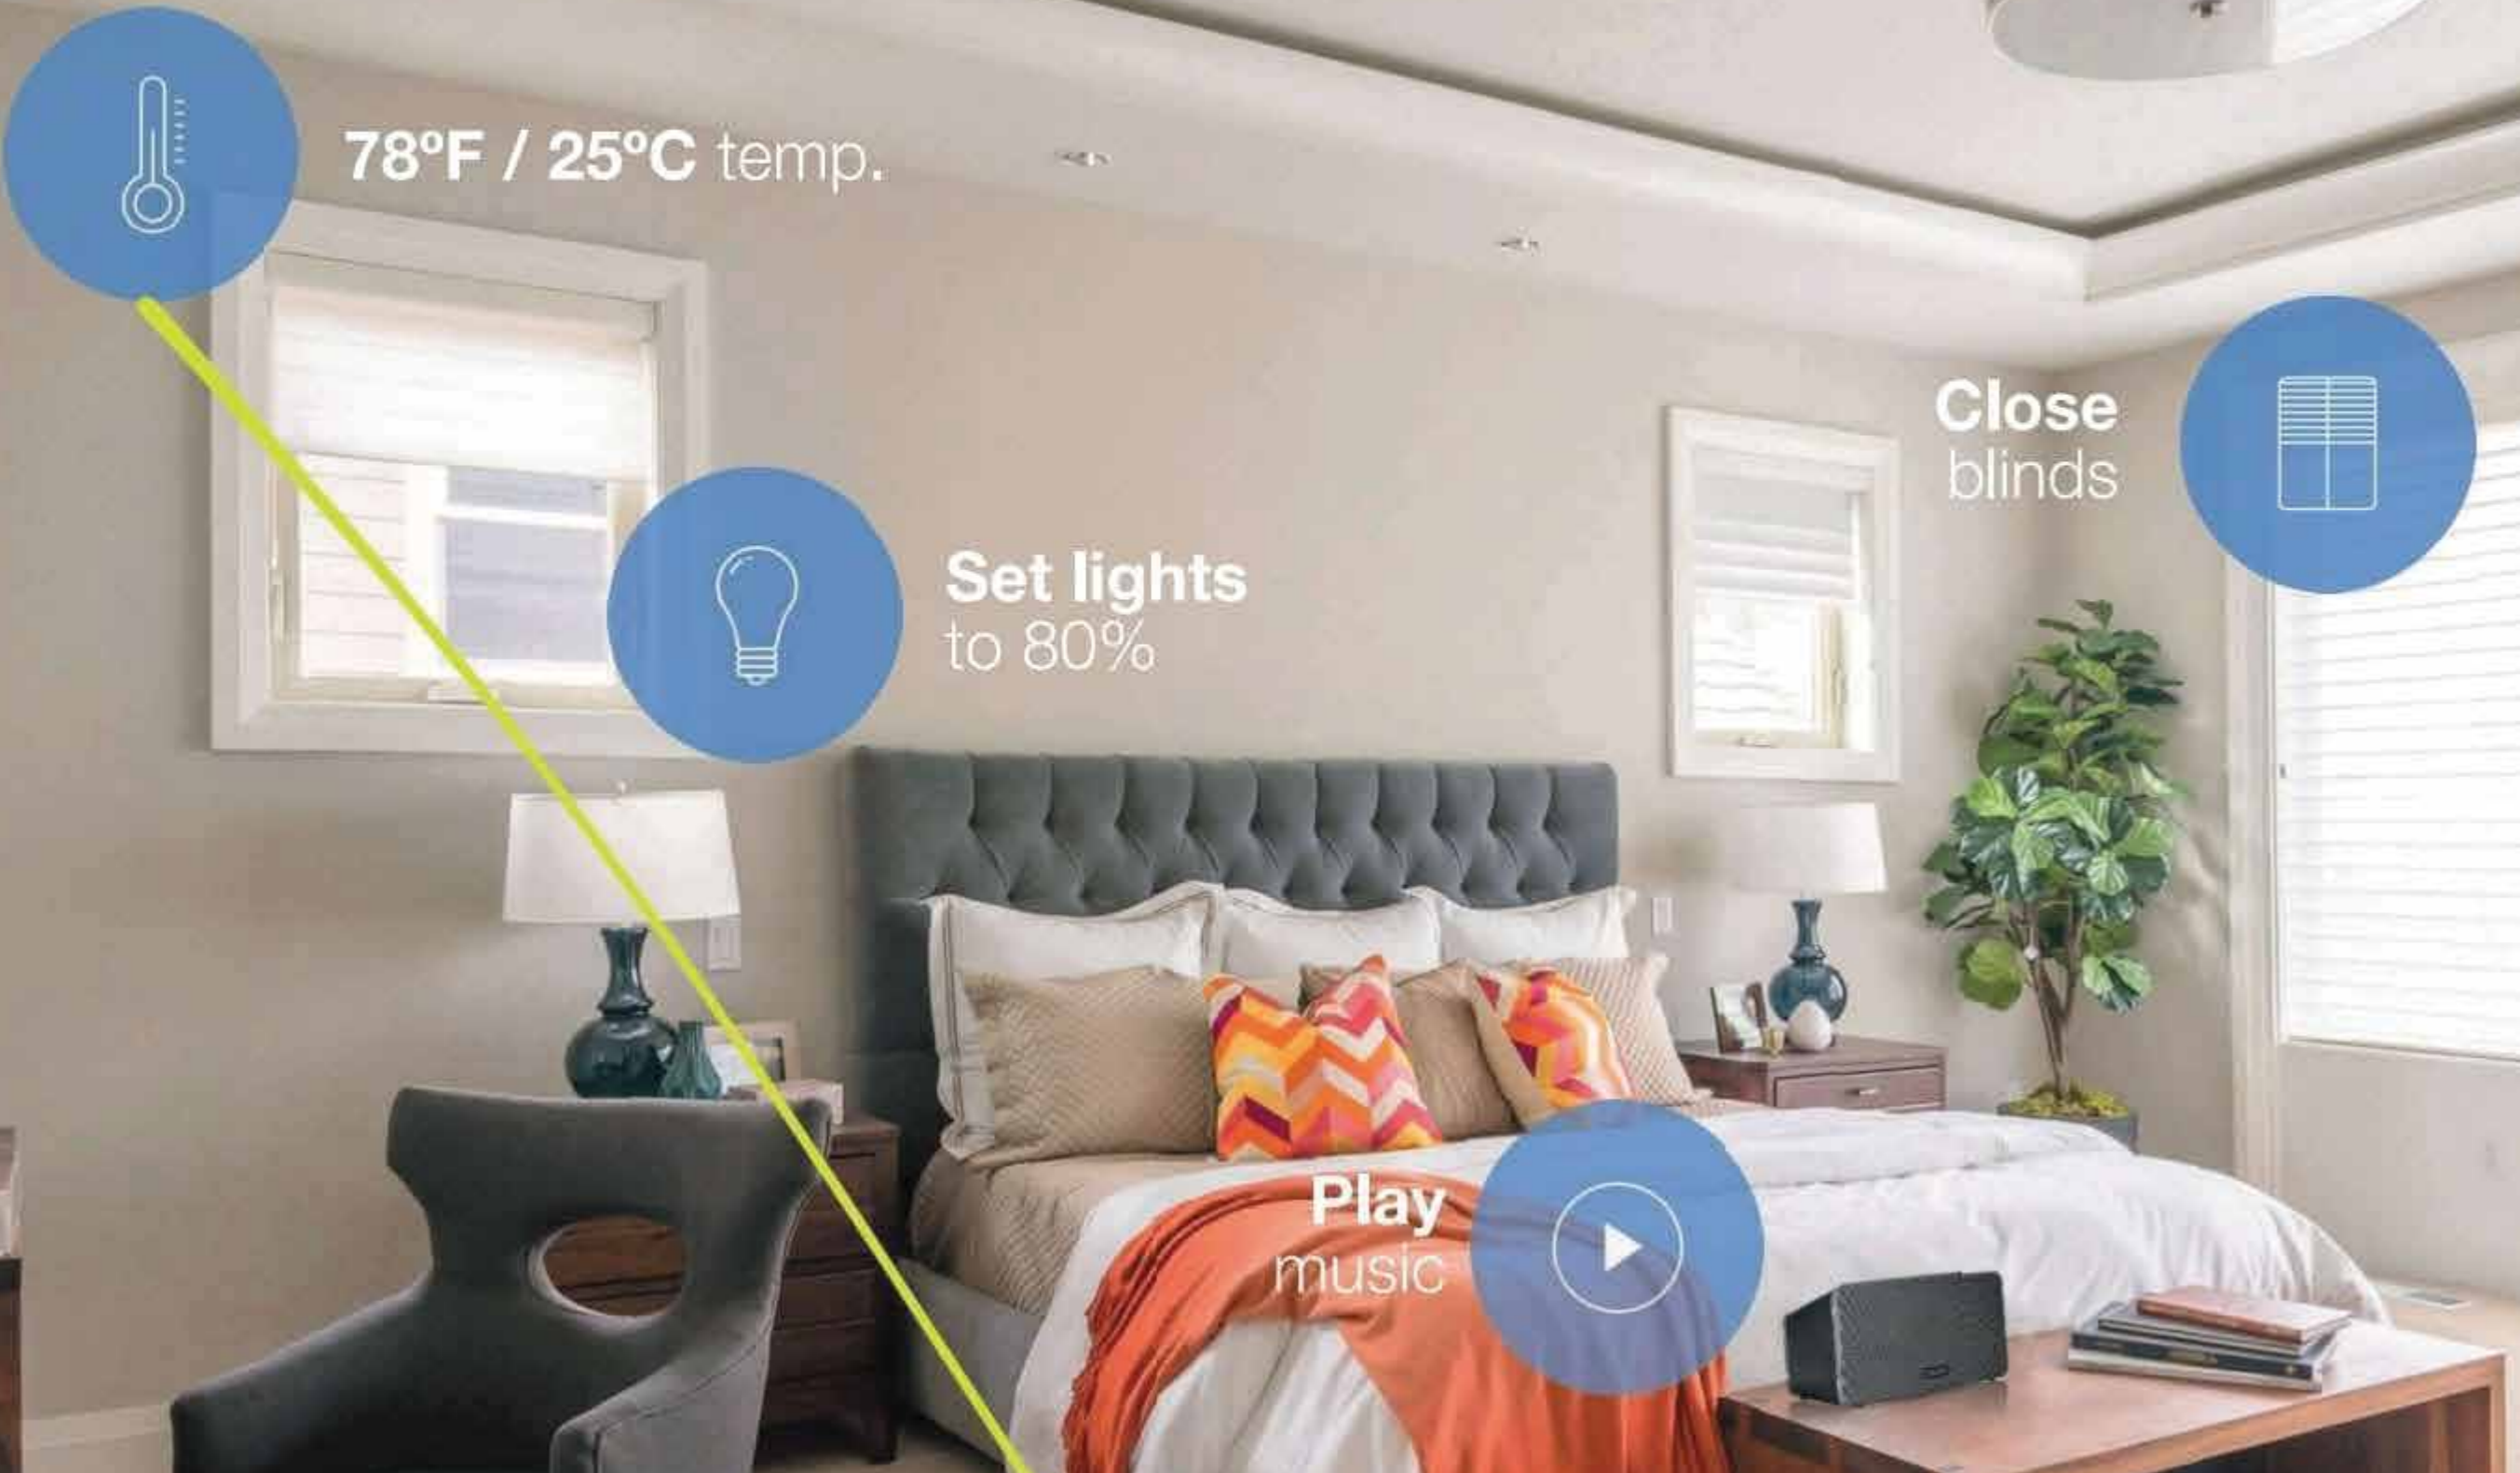

# IoT BY FIBARO = SMART HOME

78°F / 25°C temp.

Set lights to 80%

Close blinds

Play music

 one touch automatic unlock

Fingerprint Verification Latch automatic retraction

 close the door automatic locking