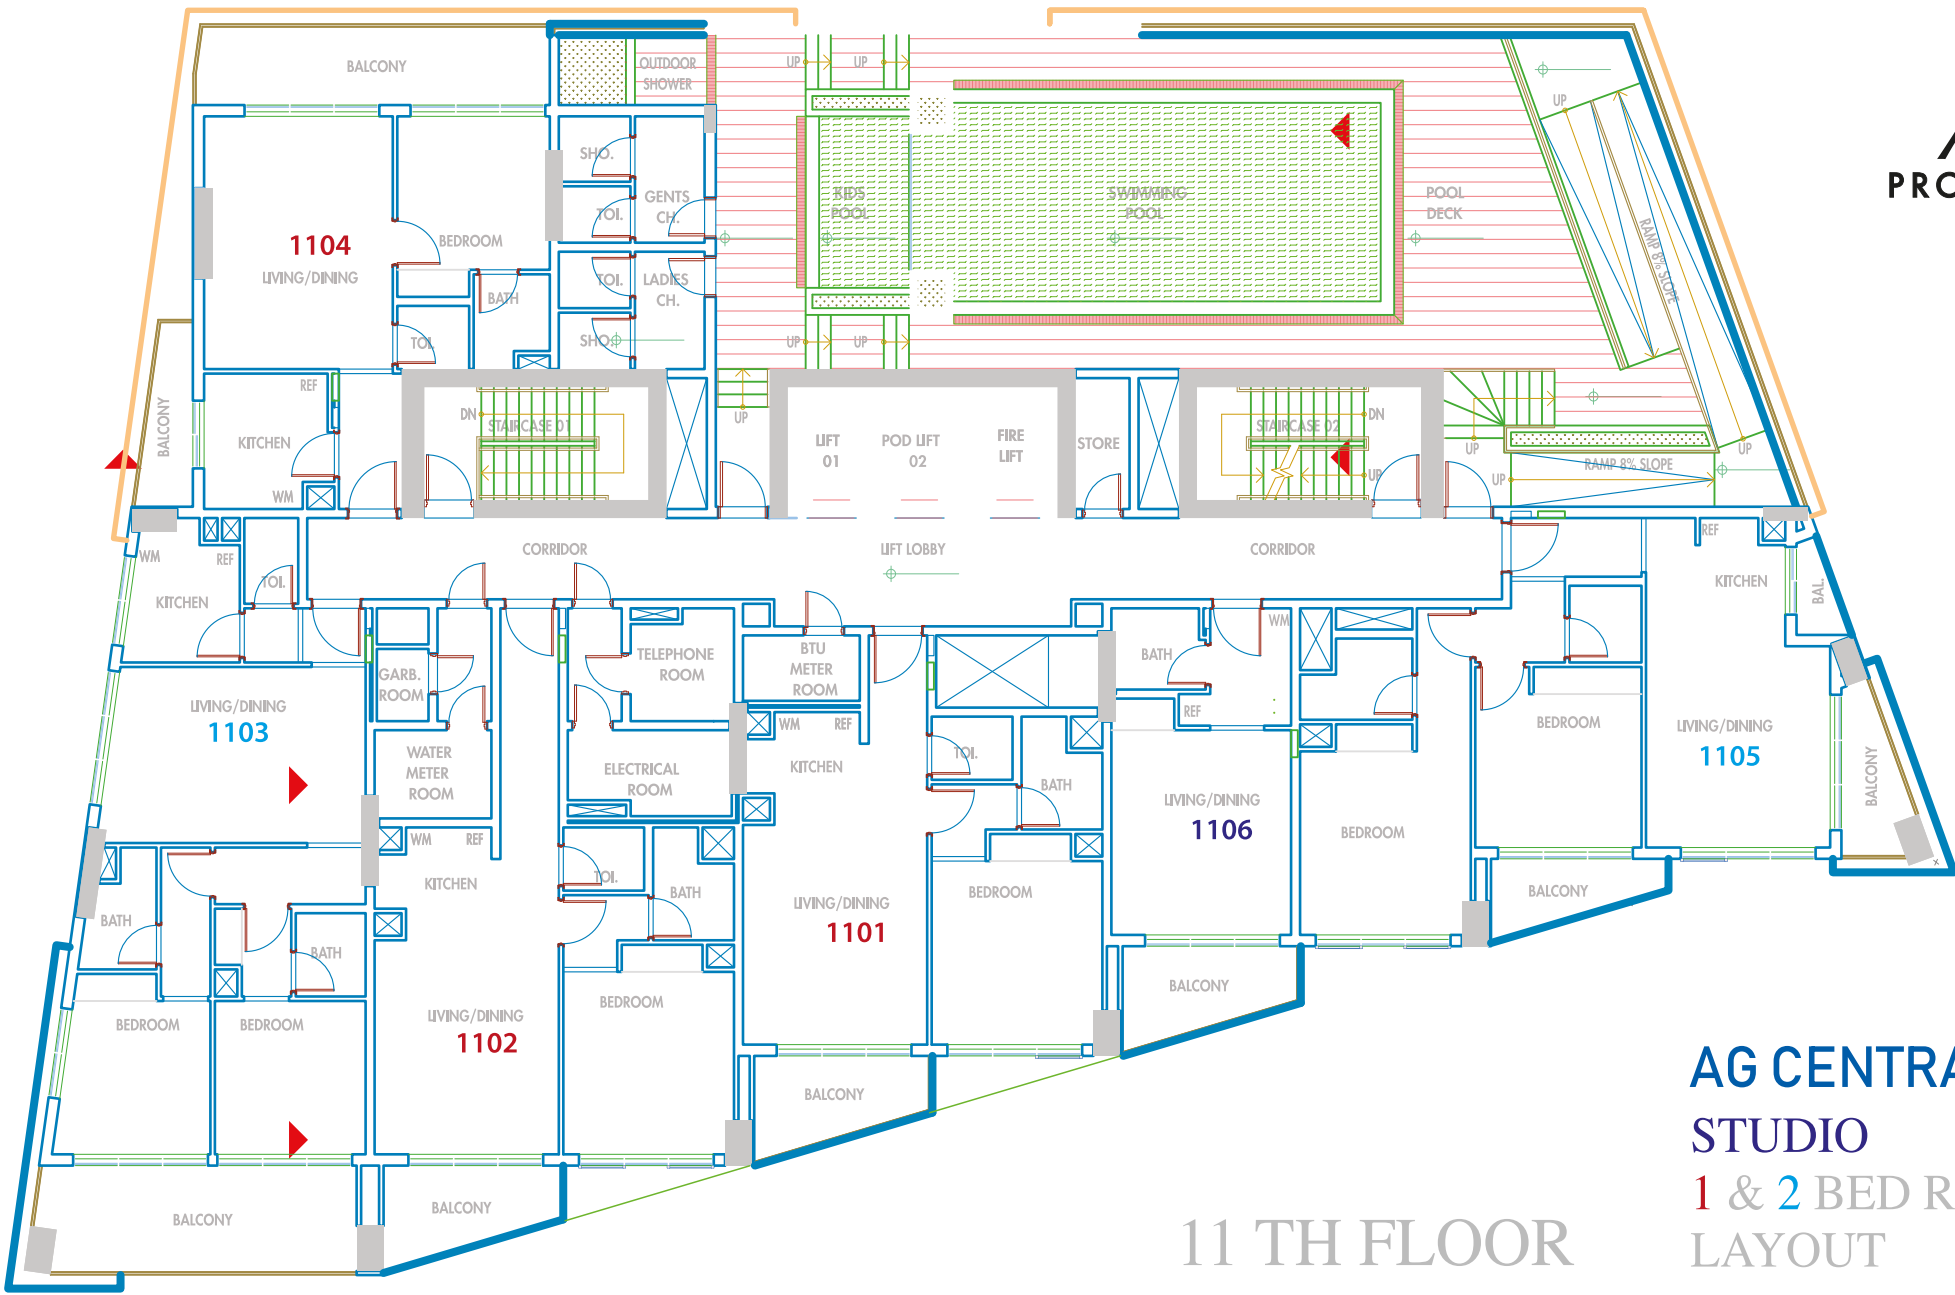

2 BEDROOM

FLAT AREA 924 Sq.ft
BALCONY AREA 191 Sq.ft

STUDIO

FLAT AREA 340 Sq.ft
BALCONY AREA 80 Sq.ft

1 BEDROOM

FLAT AREA 678 Sq.ft
BALCONY AREA 80 Sq.ft

1ST FLOOR

AG CENTRAL
STUDIO
1 & 2 BED ROOM
LAYOUT

AG CENTRAL
STUDIO
1 & 2 BED ROOM
LAYOUT

2ND TO 10TH FLOOR

11 TH FLOOR

AG CENTRAL STUDIO 1 & 2 BED ROOM LAYOUT