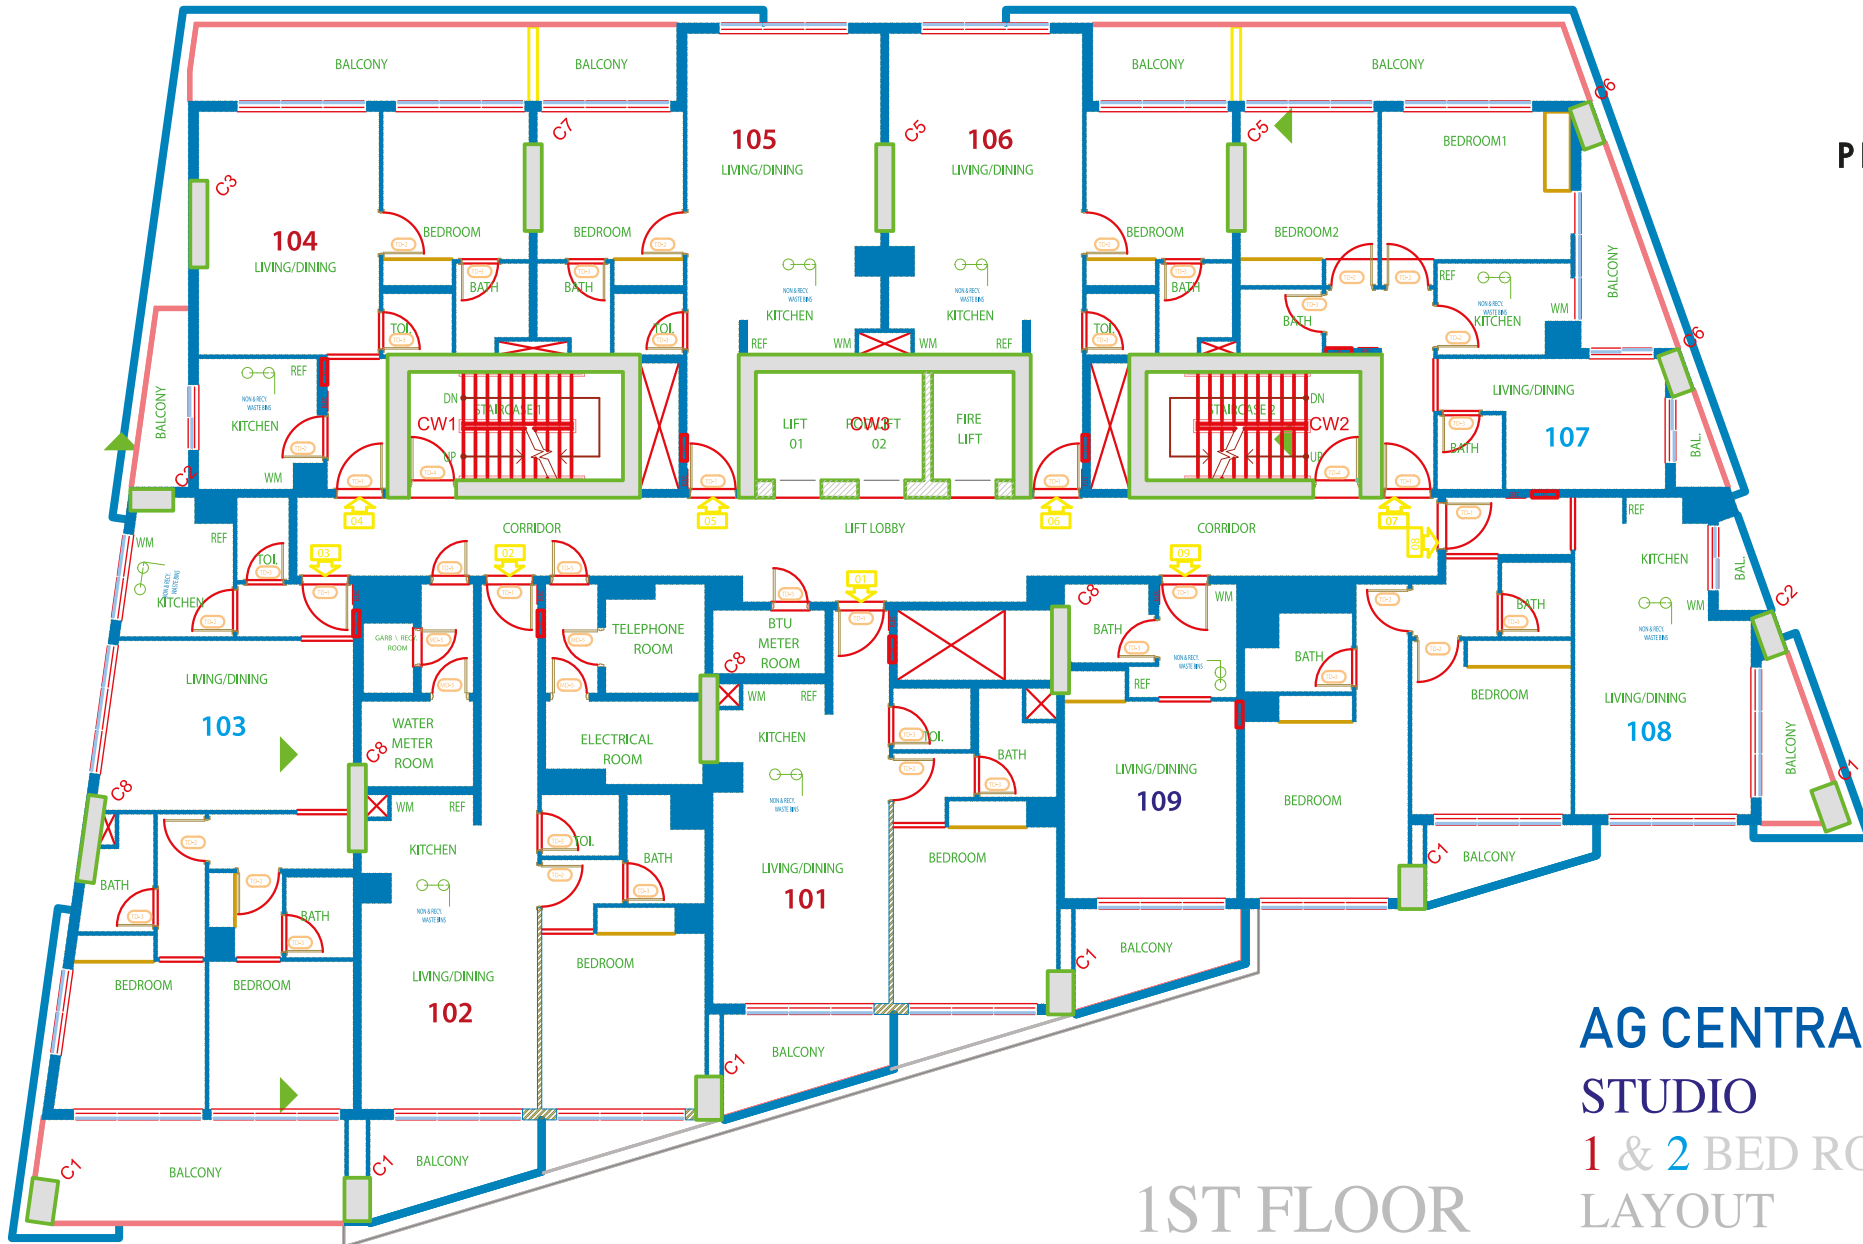

2 BEDROOM

FLAT AREA 924 Sq.ft
BALCONY AREA 191 Sq.ft

STUDIO

FLAT AREA 340 Sq.ft
BALCONY AREA 80 Sq.ft

1 BEDROOM

FLAT AREA 678 Sq.ft
BALCONY AREA 80 Sq.ft

1ST FLOOR

AG CENTRAL
STUDIO
1 & 2 BED ROOM
LAYOUT

AG CENTRAL
STUDIO
1 & 2 BED ROOM
LAYOUT

2ND TO 10TH FLOOR

11 TH FLOOR

AG CENTRAL STUDIO 1 & 2 BED ROOM LAYOUT