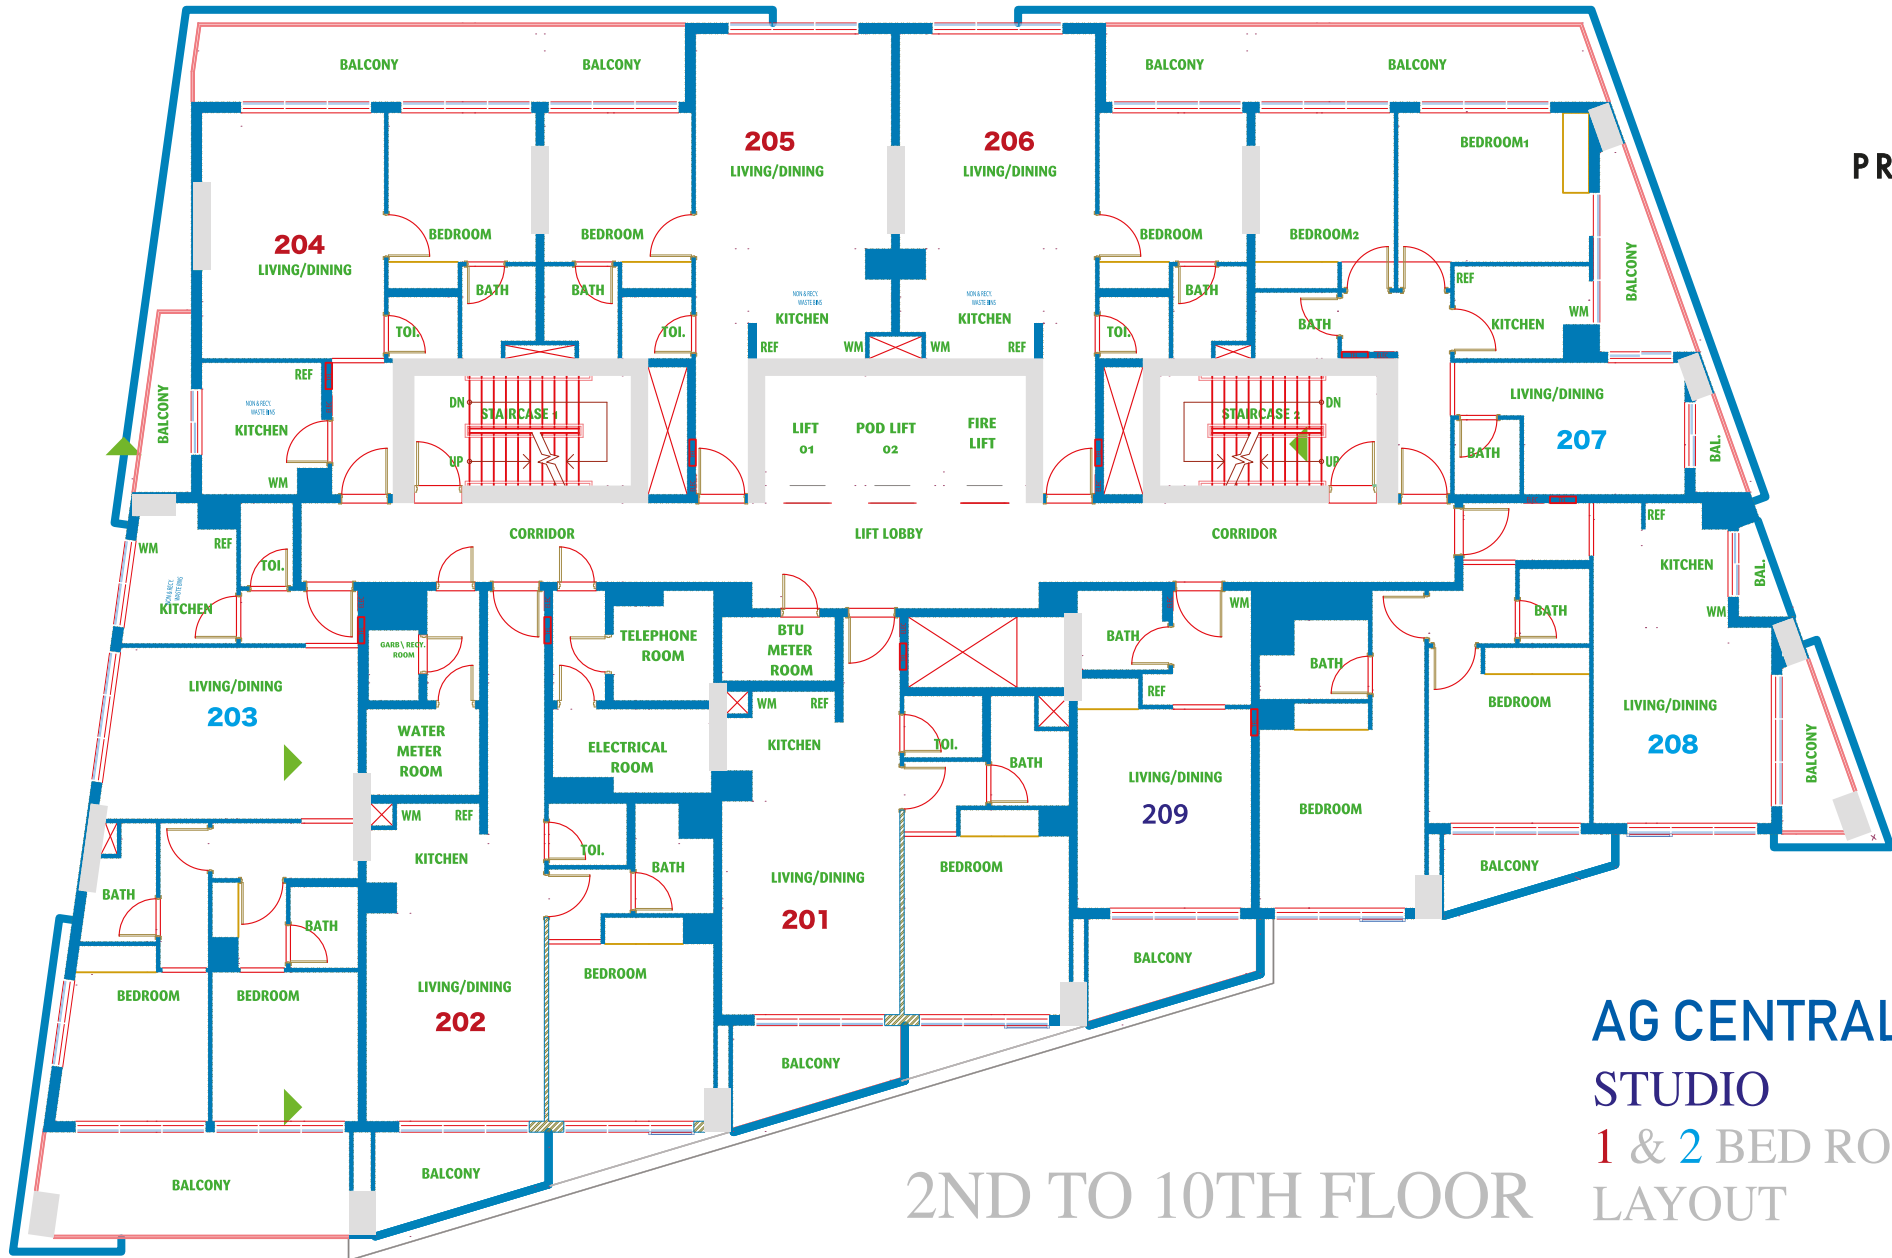

2 BEDROOM

FLAT AREA 924 Sq.ft
BALCONY AREA 191 Sq.ft

STUDIO

FLAT AREA 340 Sq.ft
BALCONY AREA 80 Sq.ft

1 BEDROOM

FLAT AREA 678 Sq.ft
BALCONY AREA 80 Sq.ft

1ST FLOOR

AG CENTRAL
STUDIO
1 & 2 BED ROOM
LAYOUT

AG CENTRAL
STUDIO
1 & 2 BED ROOM
LAYOUT

2ND TO 10TH FLOOR

11 TH FLOOR

AG CENTRAL STUDIO 1 & 2 BED ROOM LAYOUT