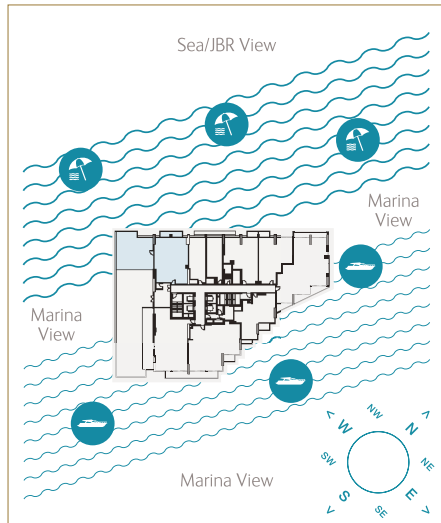

LIV
RESIDENCE
DUBAI MARINA

UNIT 201

2 Bedroom + Study Apartment

LIV
RESIDENCE
DUBAI MARINA

Apartment Area	90.83 sqm	977.69 sqft
Balcony Area	89.85 sqm	967.14 sqft
Total Area	180.68 sqm	1,944.82 sqft

UNIT 906

2 Bedroom Apartment

Apartment Area	96.57 sqm	1,039.47 sqft
Balcony Area	18.91 sqm	203.55 sqft
Total Area	115.48 sqm	1,243.02 sqft

LIV
RESIDENCE
DUBAI MARINA

UNIT 2403

3 Bedroom Apartment + Maid's

Apartment Area	169.24 sqm	1,821.68 sqft
Balcony Area	37.40 sqm	402.57 sqft
Total Area	206.64 sqm	2,224.25 sqft