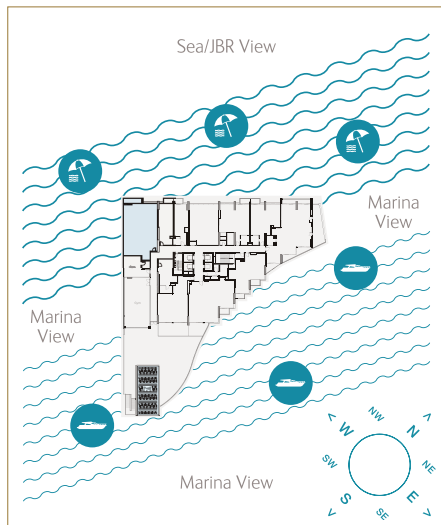

4BR + Maid Penthouse
Units 02, 03
3BR + Maid Apartments
Unit 01

Typical Floorplans Residential Levels

Level 27
3 & 4 bed penthouses

UNIT 101

2 Bedroom + Maid Apartment

Apartment Area	129.13 sqm	1,389.94 sqft
Balcony Area	8.22 sqm	88.48 sqft
Total Area	137.35 sqm	1,478.42 sqft

LIV
RESIDENCE
DUBAI MARINA

UNIT 201

2 Bedroom + Study Apartment

LIV
RESIDENCE
DUBAI MARINA

Apartment Area	90.83 sqm	977.69 sqft
Balcony Area	89.85 sqm	967.14 sqft
Total Area	180.68 sqm	1,944.82 sqft

UNIT 906