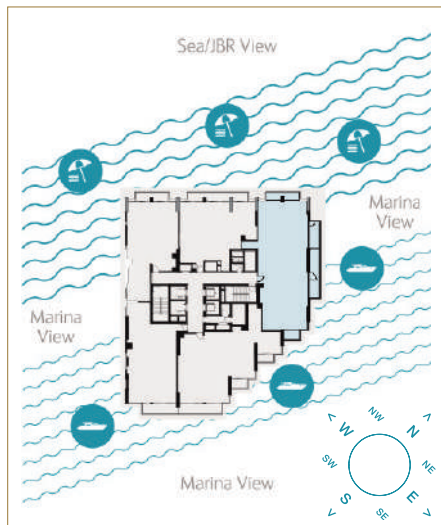

LIV
RESIDENCE
DUBAI MARINA

UNIT 201

2 Bedroom + Study Apartment

LIV
RESIDENCE
DUBAI MARINA

Apartment Area	90.83 sqm	977.69 sqft
Balcony Area	89.85 sqm	967.14 sqft
Total Area	180.68 sqm	1,944.82 sqft

UNIT 906

2 Bedroom Apartment

Apartment Area	96.57 sqm	1,039.47 sqft
Balcony Area	18.91 sqm	203.55 sqft
Total Area	115.48 sqm	1,243.02 sqft

LIV
RESIDENCE
DUBAI MARINA

UNIT 2403

3 Bedroom Apartment + Maid's

Apartment Area	169.24 sqm	1,821.68 sqft
Balcony Area	37.40 sqm	402.57 sqft
Total Area	206.64 sqm	2,224.25 sqft