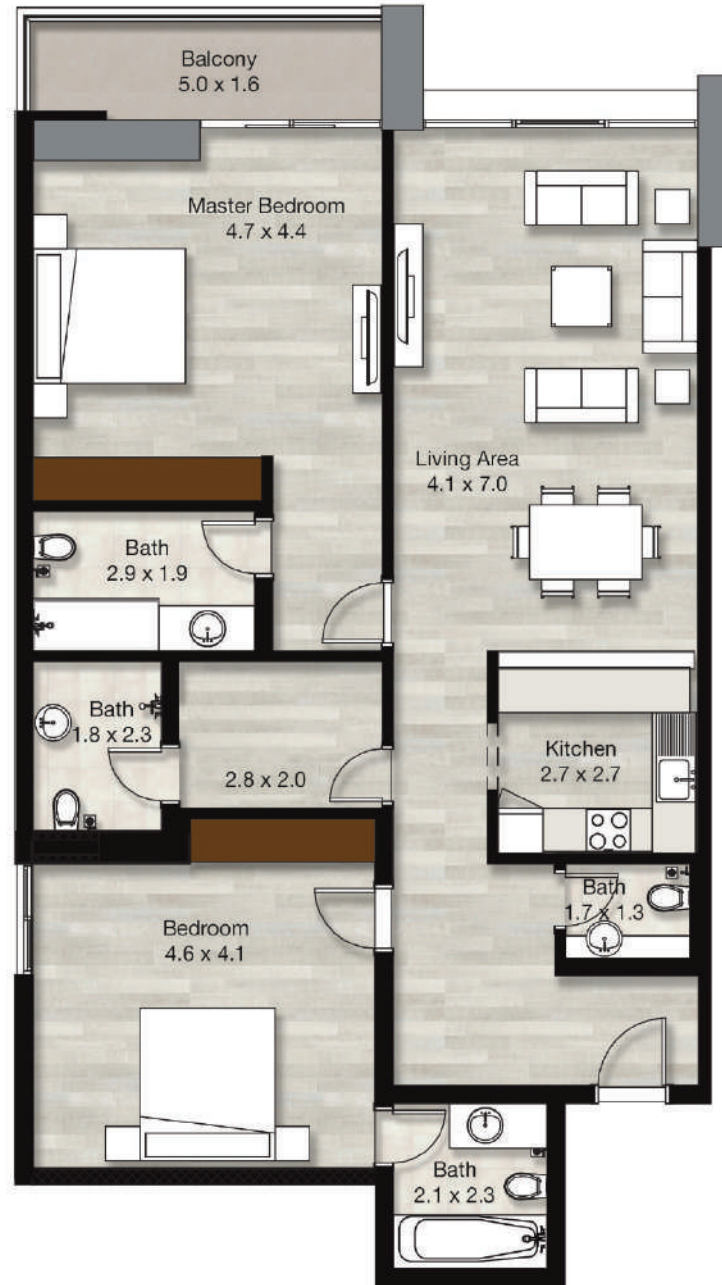

2BR Apartments
Unit 01

Level 25
2 & 3 beds

3BR + Maid Apartments
Units 03, 04

2BR + Maid Apartments
Units 01, 02

2BR Apartments
Unit 08

Typical Floorplans Residential Levels

Level 26
3 bed, 3 & 4 bed penthouses

4BR + Maid Penthouse
Units 02, 03
3BR + Maid Apartments
Unit 01

Typical Floorplans Residential Levels

Level 27
3 & 4 bed penthouses

UNIT 101

2 Bedroom + Maid Apartment

Apartment Area	129.13 sqm	1,389.94 sqft
Balcony Area	8.22 sqm	88.48 sqft
Total Area	137.35 sqm	1,478.42 sqft

LIV
RESIDENCE
DUBAI MARINA

UNIT 201

2 Bedroom + Study Apartment

LIV
RESIDENCE
DUBAI MARINA

Apartment Area	90.83 sqm	977.69 sqft
Balcony Area	89.85 sqm	967.14 sqft
Total Area	180.68 sqm	1,944.82 sqft

UNIT 906

2 Bedroom Apartment

Apartment Area	96.57 sqm	1,039.47 sqft
Balcony Area	18.91 sqm	203.55 sqft
Total Area	115.48 sqm	1,243.02 sqft

LIV
RESIDENCE
DUBAI MARINA

UNIT 2403

3 Bedroom Apartment + Maid's

Apartment Area	169.24 sqm	1,821.68 sqft
Balcony Area	37.40 sqm	402.57 sqft
Total Area	206.64 sqm	2,224.25 sqft