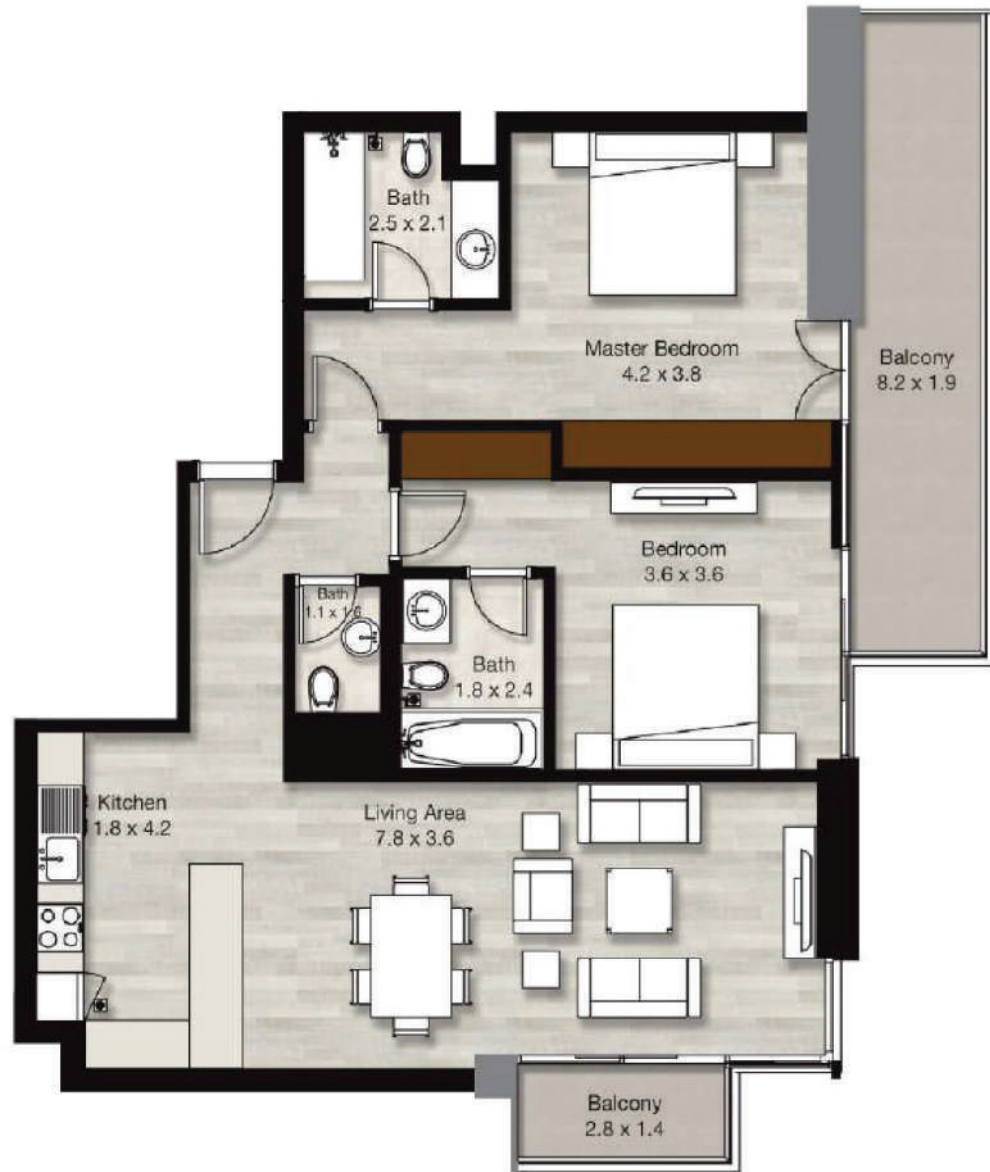

2BR Apartments
Unit 01

Level 25
2 & 3 beds

3BR + Maid Apartments
Units 03, 04

2BR + Maid Apartments
Units 01, 02

2BR Apartments
Unit 08

Typical Floorplans Residential Levels

Level 26
3 bed, 3 & 4 bed penthouses

4BR + Maid Penthouse
Units 02, 03
3BR + Maid Apartments
Unit 01

Typical Floorplans Residential Levels

Level 27
3 & 4 bed penthouses

UNIT 101

2 Bedroom + Maid Apartment

Apartment Area	129.13 sqm	1,389.94 sqft
Balcony Area	8.22 sqm	88.48 sqft
Total Area	137.35 sqm	1,478.42 sqft

LIV
RESIDENCE
DUBAI MARINA

UNIT 201

2 Bedroom + Study Apartment

LIV
RESIDENCE
DUBAI MARINA

Apartment Area	90.83 sqm	977.69 sqft
Balcony Area	89.85 sqm	967.14 sqft
Total Area	180.68 sqm	1,944.82 sqft

UNIT 906

2 Bedroom Apartment

Apartment Area	96.57 sqm	1,039.47 sqft
Balcony Area	18.91 sqm	203.55 sqft
Total Area	115.48 sqm	1,243.02 sqft

LIV
RESIDENCE
DUBAI MARINA

UNIT 2403

3 Bedroom Apartment + Maid's

Apartment Area	169.24 sqm	1,821.68 sqft
Balcony Area	37.40 sqm	402.57 sqft
Total Area	206.64 sqm	2,224.25 sqft