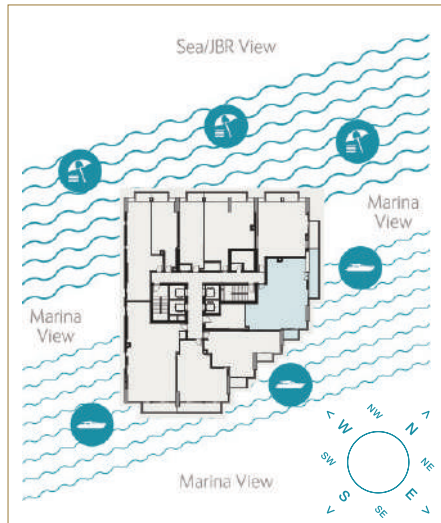

LIV
RESIDENCE
DUBAI MARINA

UNIT 201

2 Bedroom + Study Apartment

LIV
RESIDENCE
DUBAI MARINA

Apartment Area	90.83 sqm	977.69 sqft
Balcony Area	89.85 sqm	967.14 sqft
Total Area	180.68 sqm	1,944.82 sqft

UNIT 906

2 Bedroom Apartment

Apartment Area	96.57 sqm	1,039.47 sqft
Balcony Area	18.91 sqm	203.55 sqft
Total Area	115.48 sqm	1,243.02 sqft

LIV
RESIDENCE
DUBAI MARINA

UNIT 2403

3 Bedroom Apartment + Maid's

Apartment Area	169.24 sqm	1,821.68 sqft
Balcony Area	37.40 sqm	402.57 sqft
Total Area	206.64 sqm	2,224.25 sqft