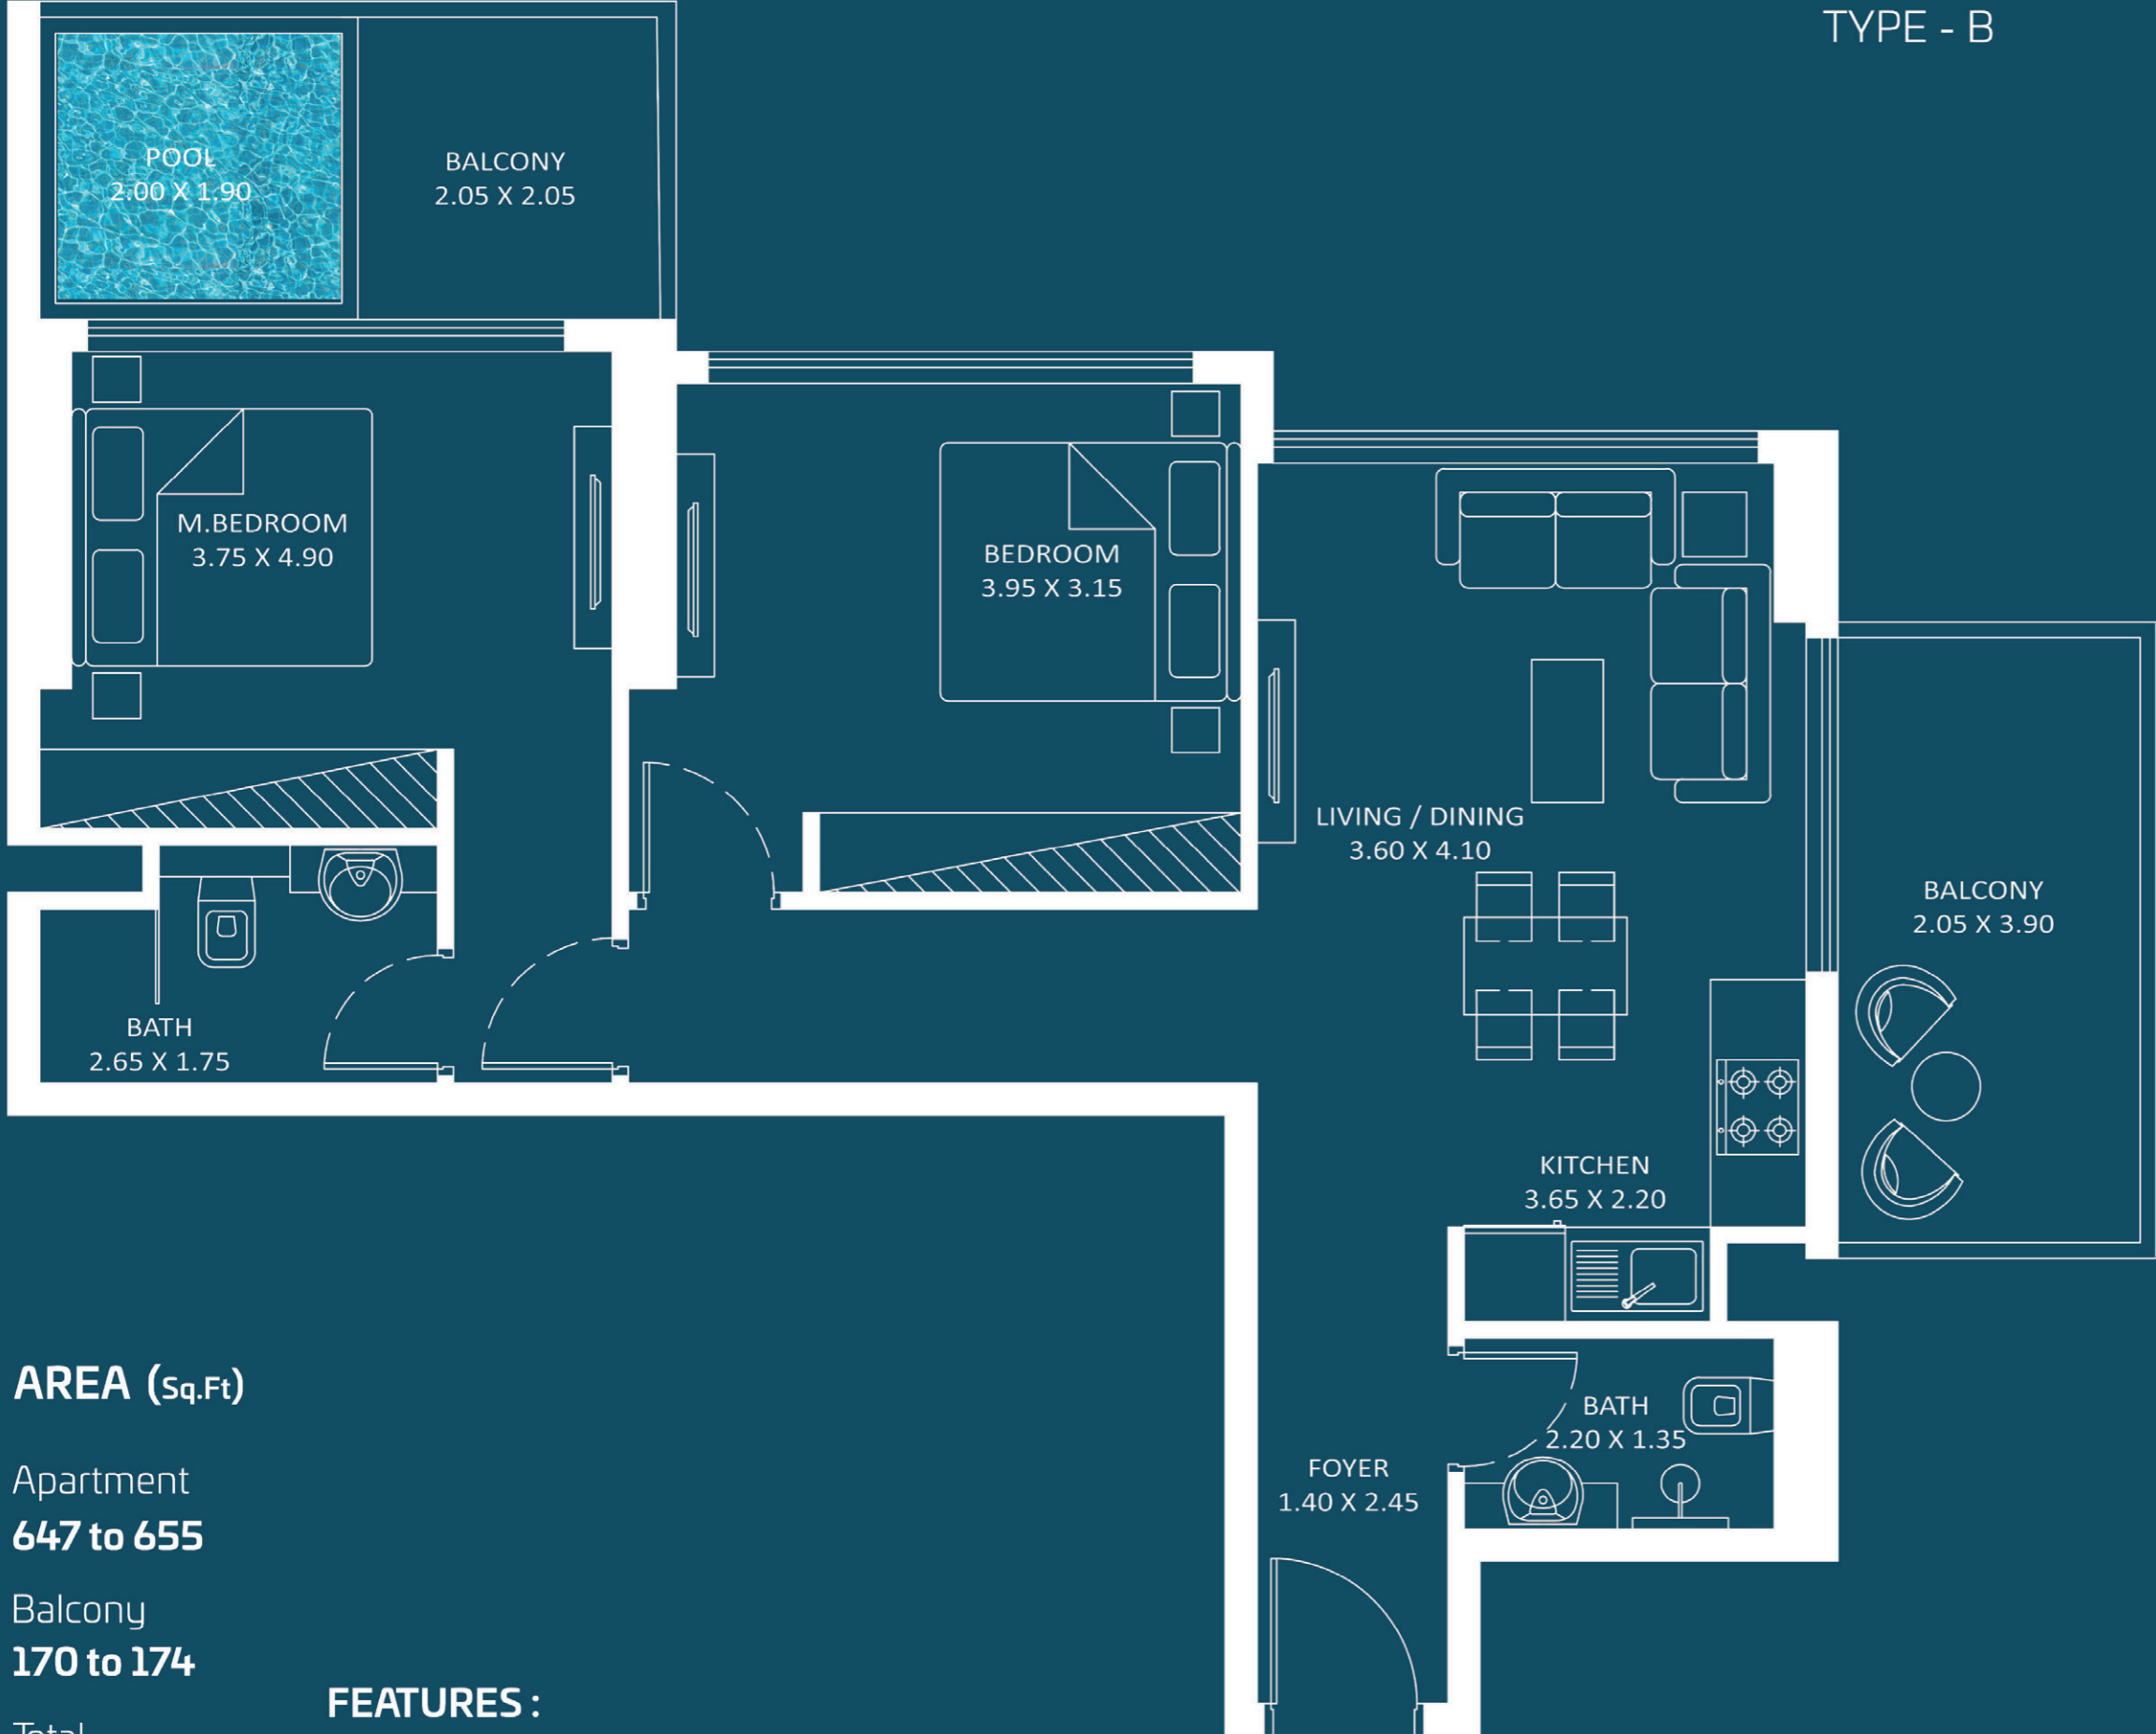

Balcony
84 to 88

Total
756 to 768

2 BEDROOM

TYPE - B

Floor

Oasiz 1

2 - 16
&
18 - 28

29 - 32

ROOF PLAN