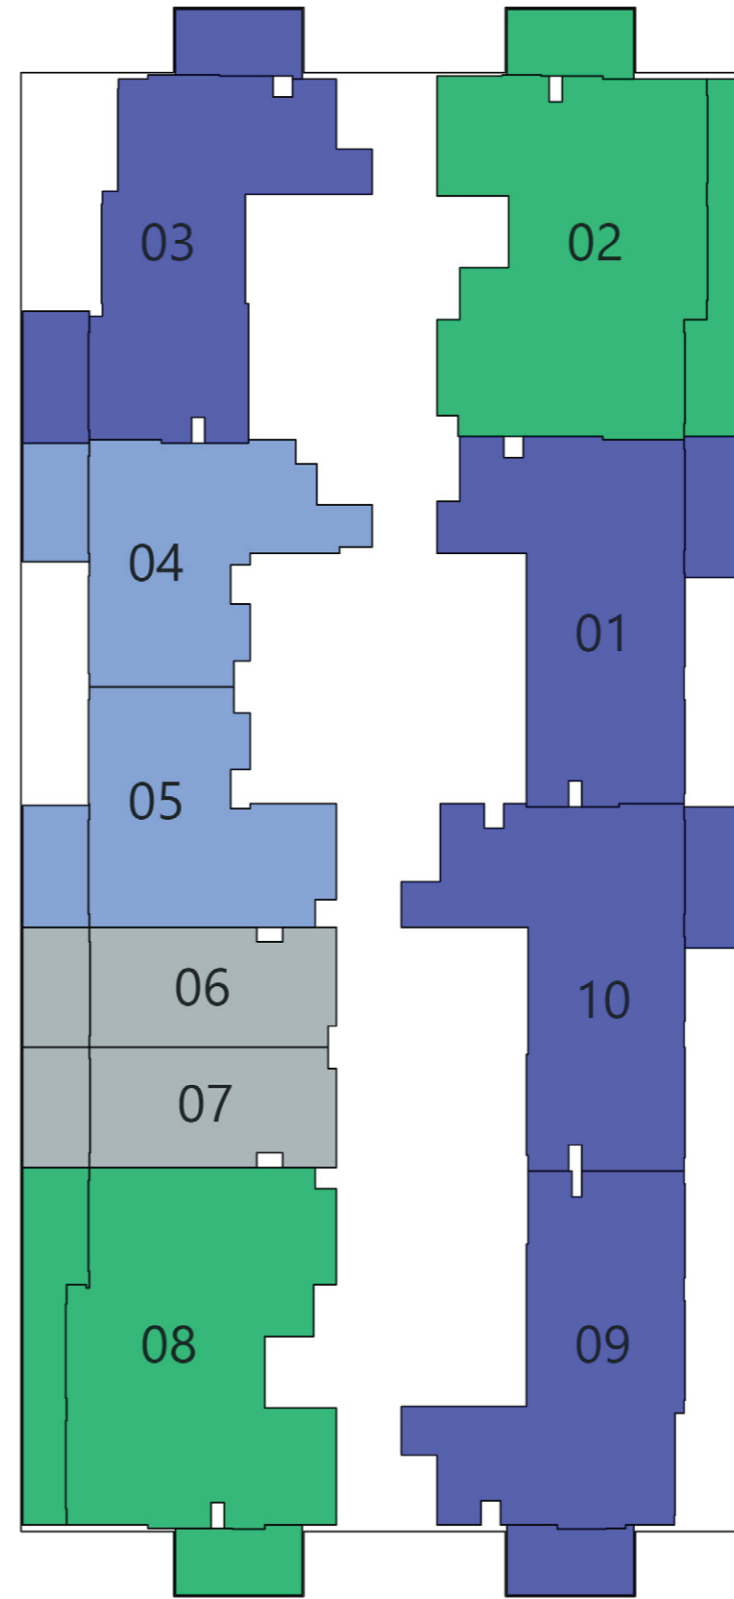

Oasiz 1

29 - 32

AREA (Sq.Ft)

Apartment
879 to 891

Balcony
267 to 272

Total
1,146 to 1,163

FEATURES :

Pool

FLOOR 2ND - 16TH & 18TH - 28TH

FLOOR 29TH - 32ND

- STUDIO
- 1 BEDROOM
- 2 BEDROOMS
- 3 BEDROOMS

Oasiz 1

WATER ZONE

1. Infinity Anticurrent Pool
2. Jaquzzi / Shallow Pool
3. Aqua Gym
4. Kids Oasis
5. Toddlers Splash Pad
6. Shower Area
7. Pool Deck Seating