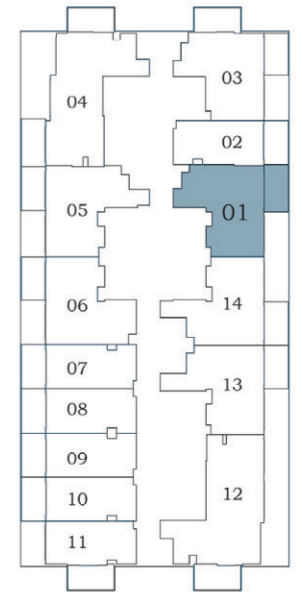

Total
369 to 381

FEATURES :

Pool

1 BEDROOM

TYPE - A

Floor

Oasiz 1

2 - 16
&
18 - 28

Oasiz 1

**2 - 16
&
18 - 28**

29 - 32

PRESIDENTIAL SUITE - A

Floor

Oasiz 1

2-16
&
18-28

AREA (Sq.Ft)

Apartment
470 to 478

Balcony
82 to 86

Total
552 to 564

FEATURES :

- Pool
- Dual Access Bath

PRESIDENTIAL

SUITE - B

Floor

Oasiz 1

2 - 16
&
18 - 28

AREA (Sq.Ft)

Apartment
463 to 471

Balcony
157 to 161

Total
621 to 633

FEATURES :

- Pool
- Dual Access Bath