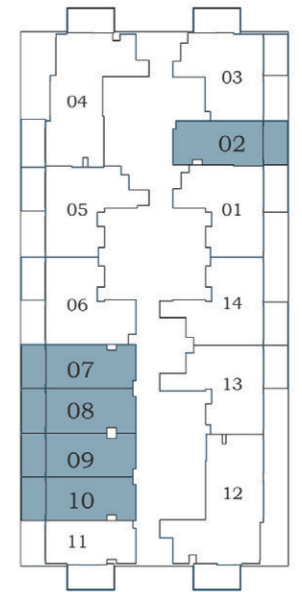

STUDIO

AREA (Sq.Ft)

Apartment
288 to 299

Balcony
78 to 82

Total
367 to 381

Floor

Oasiz 1

2 - 16
&
18 - 28

29 - 32

PRESIDENTIAL STUDIO

Floor

Oasiz 1

2-16
&
18-28

AREA (Sq.Ft)

Apartment
287 to 295

Balcony
82 to 86

Total
369 to 381

FEATURES :

Pool

1 BEDROOM

TYPE - A

Floor

Oasiz 1

2 - 16
&
18 - 28

ROOF PLAN