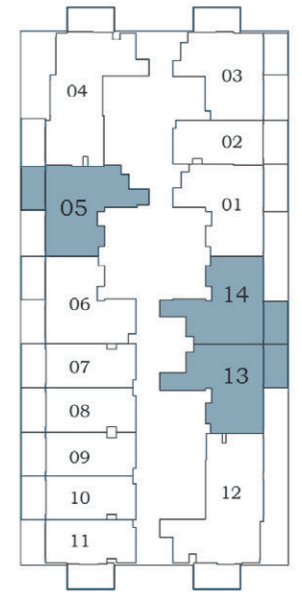

29 - 32

PRESIDENTIAL STUDIO

Floor

Oasiz 1

2-16
&
18-28

AREA (Sq.Ft)

Apartment
287 to 295

Balcony
82 to 86

Total
369 to 381

FEATURES :

Pool

1 BEDROOM

TYPE - A

Floor

Oasiz 1

2 - 16
&
18 - 28

29 - 32

AREA (Sq.Ft)

Apartment
471 to 489

Balcony
76 to 80

Total
547 to 569

FEATURES :

Dual Access Bath

1 BEDROOM

Oasiz 1

**2 - 16
&
18 - 28**

29 - 32

PRESIDENTIAL SUITE - A

Floor

Oasiz 1

2-16
&
18-28

AREA (Sq.Ft)