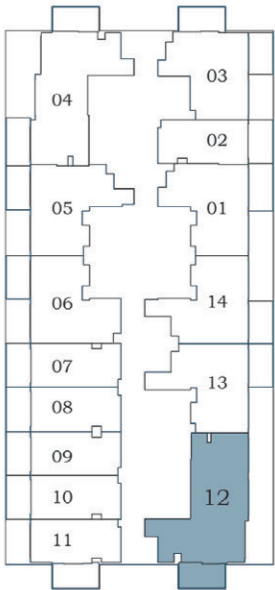

Oasiz 1

**2 - 16
&
18 - 28**

29 - 32

PRESIDENTIAL SUITE - A

Floor

Oasiz 1

2-16
&
18-28

AREA (Sq.Ft)

Oasiz 1

2 - 16
&
18 - 28

AREA (Sq.Ft)

Apartment
463 to 471

Balcony
157 to 161

Total
621 to 633

FEATURES :

- Pool
- Dual Access Bath

2 BEDROOM

TYPE - A

Floor

Oasiz 1

2 - 16
&
18 - 28

29 - 32

AREA (Sq.Ft)

Apartment
672 to 680

Balcony
84 to 88

Total
756 to 768

2 BEDROOM

TYPE - B

Floor

Oasiz 1

2 - 16
&
18 - 28

29 - 32