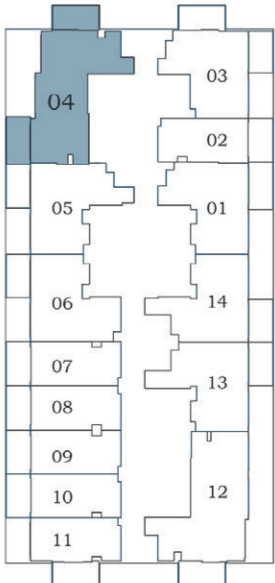

2 BEDROOM

TYPE - A

Floor

Oasiz 1

2 - 16
&
18 - 28

29 - 32

AREA (Sq.Ft)

Apartment
672 to 680

Balcony
84 to 88

Total
756 to 768

2 BEDROOM

TYPE - B

Floor

Oasiz 1

2 - 16
&
18 - 28

29 - 32