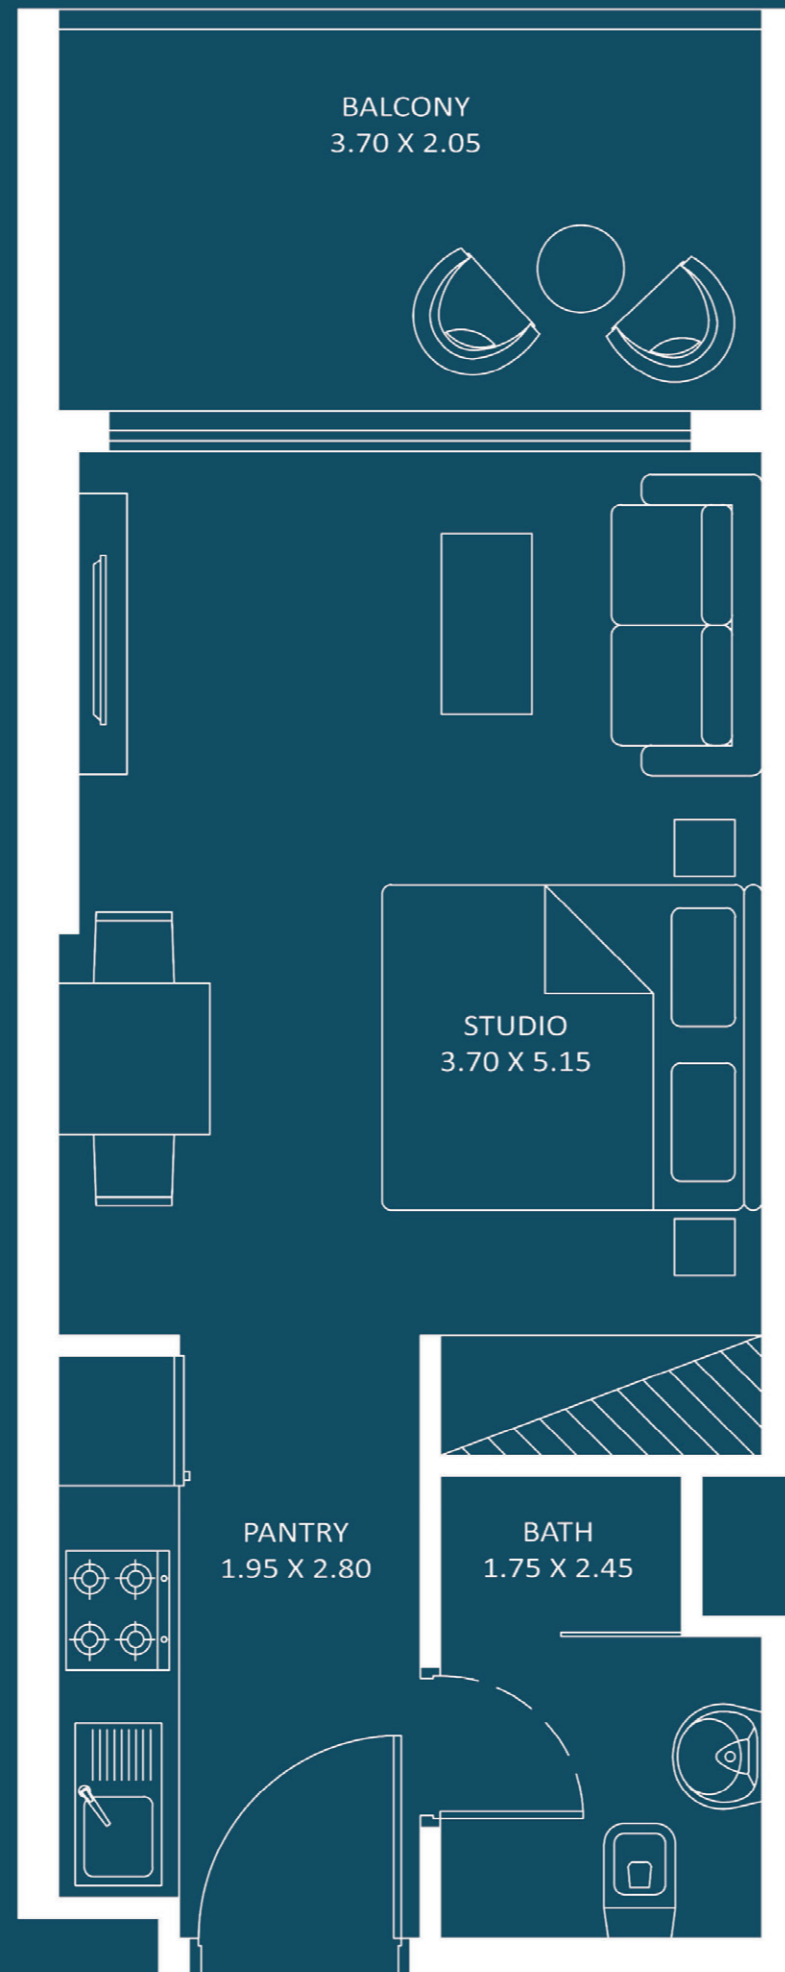

STUDIO

AREA (Sq.Ft)

Apartment
288 to 299

Balcony
78 to 82

Total
367 to 381

Floor

Oasiz 1

2 - 16
&
18 - 28

29 - 32

PRESIDENTIAL STUDIO

Floor

Oasiz 1

2-16
&
18-28

AREA (Sq.Ft)

Apartment
287 to 295

Balcony
82 to 86

Total
369 to 381

FEATURES :

Pool

1 BEDROOM

TYPE - A

Floor

Oasiz 1

2 - 16
&
18 - 28

Oasiz 1

**2 - 16
&
18 - 28**

29 - 32

PRESIDENTIAL SUITE - A

Floor

Oasiz 1

2-16
&
18-28

AREA (Sq.Ft)