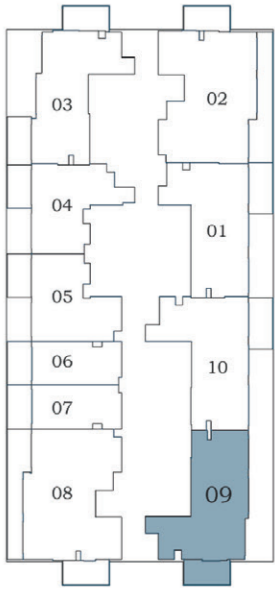

Oasiz 1

**2 - 16
&
18 - 28**

29 - 32

PRESIDENTIAL SUITE - A

Floor

Oasiz 1

2-16
&
18-28

AREA (Sq.Ft)

Oasiz 1

2 - 16
&
18 - 28

AREA (Sq.Ft)

Apartment
463 to 471

Balcony
157 to 161

Total
621 to 633

FEATURES :

- Pool
- Dual Access Bath

2 BEDROOM

TYPE - A

Floor

Oasiz 1

2 - 16
&
18 - 28

29 - 32

AREA (Sq.Ft)

Apartment
672 to 680

Balcony
84 to 88

Total
756 to 768

2 BEDROOM

TYPE - B

Floor

Oasiz 1

2 - 16
&
18 - 28

29 - 32