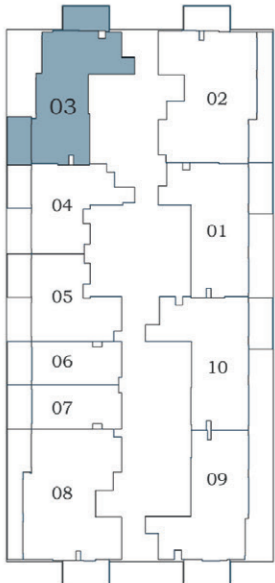

2 BEDROOM

TYPE - A

Floor

Oasiz 1

2 - 16
&
18 - 28

29 - 32

AREA (Sq.Ft)

Apartment
672 to 680

Balcony
84 to 88

Total
756 to 768

2 BEDROOM

TYPE - B

Floor

Oasiz 1

2 - 16
&
18 - 28

29 - 32