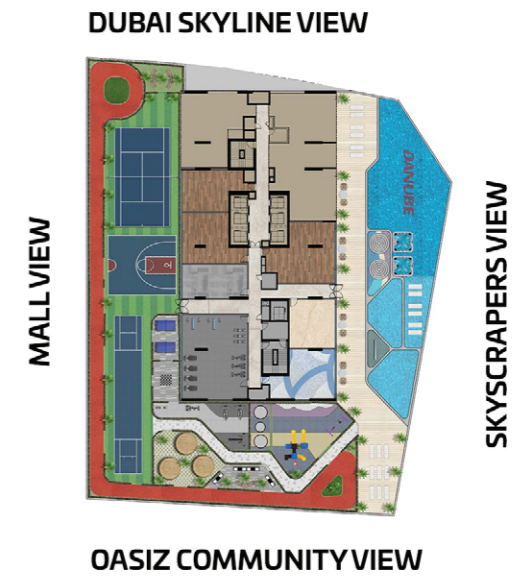

Oasiz 1

29 - 32

AREA (Sq.Ft)

Apartment
879 to 891

Balcony
267 to 272

Total
1,146 to 1,163

FEATURES :

Pool

FLOOR 2ND - 16TH & 18TH - 28TH

FLOOR 29TH - 32ND

- STUDIO
- 1 BEDROOM
- 2 BEDROOMS
- 3 BEDROOMS

Oasiz 1

WATER ZONE

1. Infinity Anticurrent Pool
2. Jaquzzi / Shallow Pool
3. Aqua Gym
4. Kids Oasis
5. Toddlers Splash Pad
6. Shower Area
7. Pool Deck Seating

FAMILY ZONE

8. Grill Grove
9. Cabana Cove

KIDS ZONE

10. Kids Play Area
11. Trampoline Sphere
12. Wall Climbing
13. Kids Daycare

ACTIVITY ZONE

14. Outdoor Gym
15. Indoor Gym
16. Arcade Room
17. Table Tennis
18. Chess Zone
19. Cricket Pitch
20. Basketball
21. Badminton Court
22. Joggers' Arena
23. Oasis Promenade

FACILITY ZONE

24. Library
25. Business Centre
26. Spa & Therapy
27. Male / Female Makeover Room

LEVEL 1

DANUBE

PARTY/FAMILY ZONE

- 28. Outdoor Cinema
- 29. Roof Top Cabana
- 30. Outdoor Party Hall
- 31. Indoor Party Hall
- 32. Health Bar
- 33. Male / Female Restroom