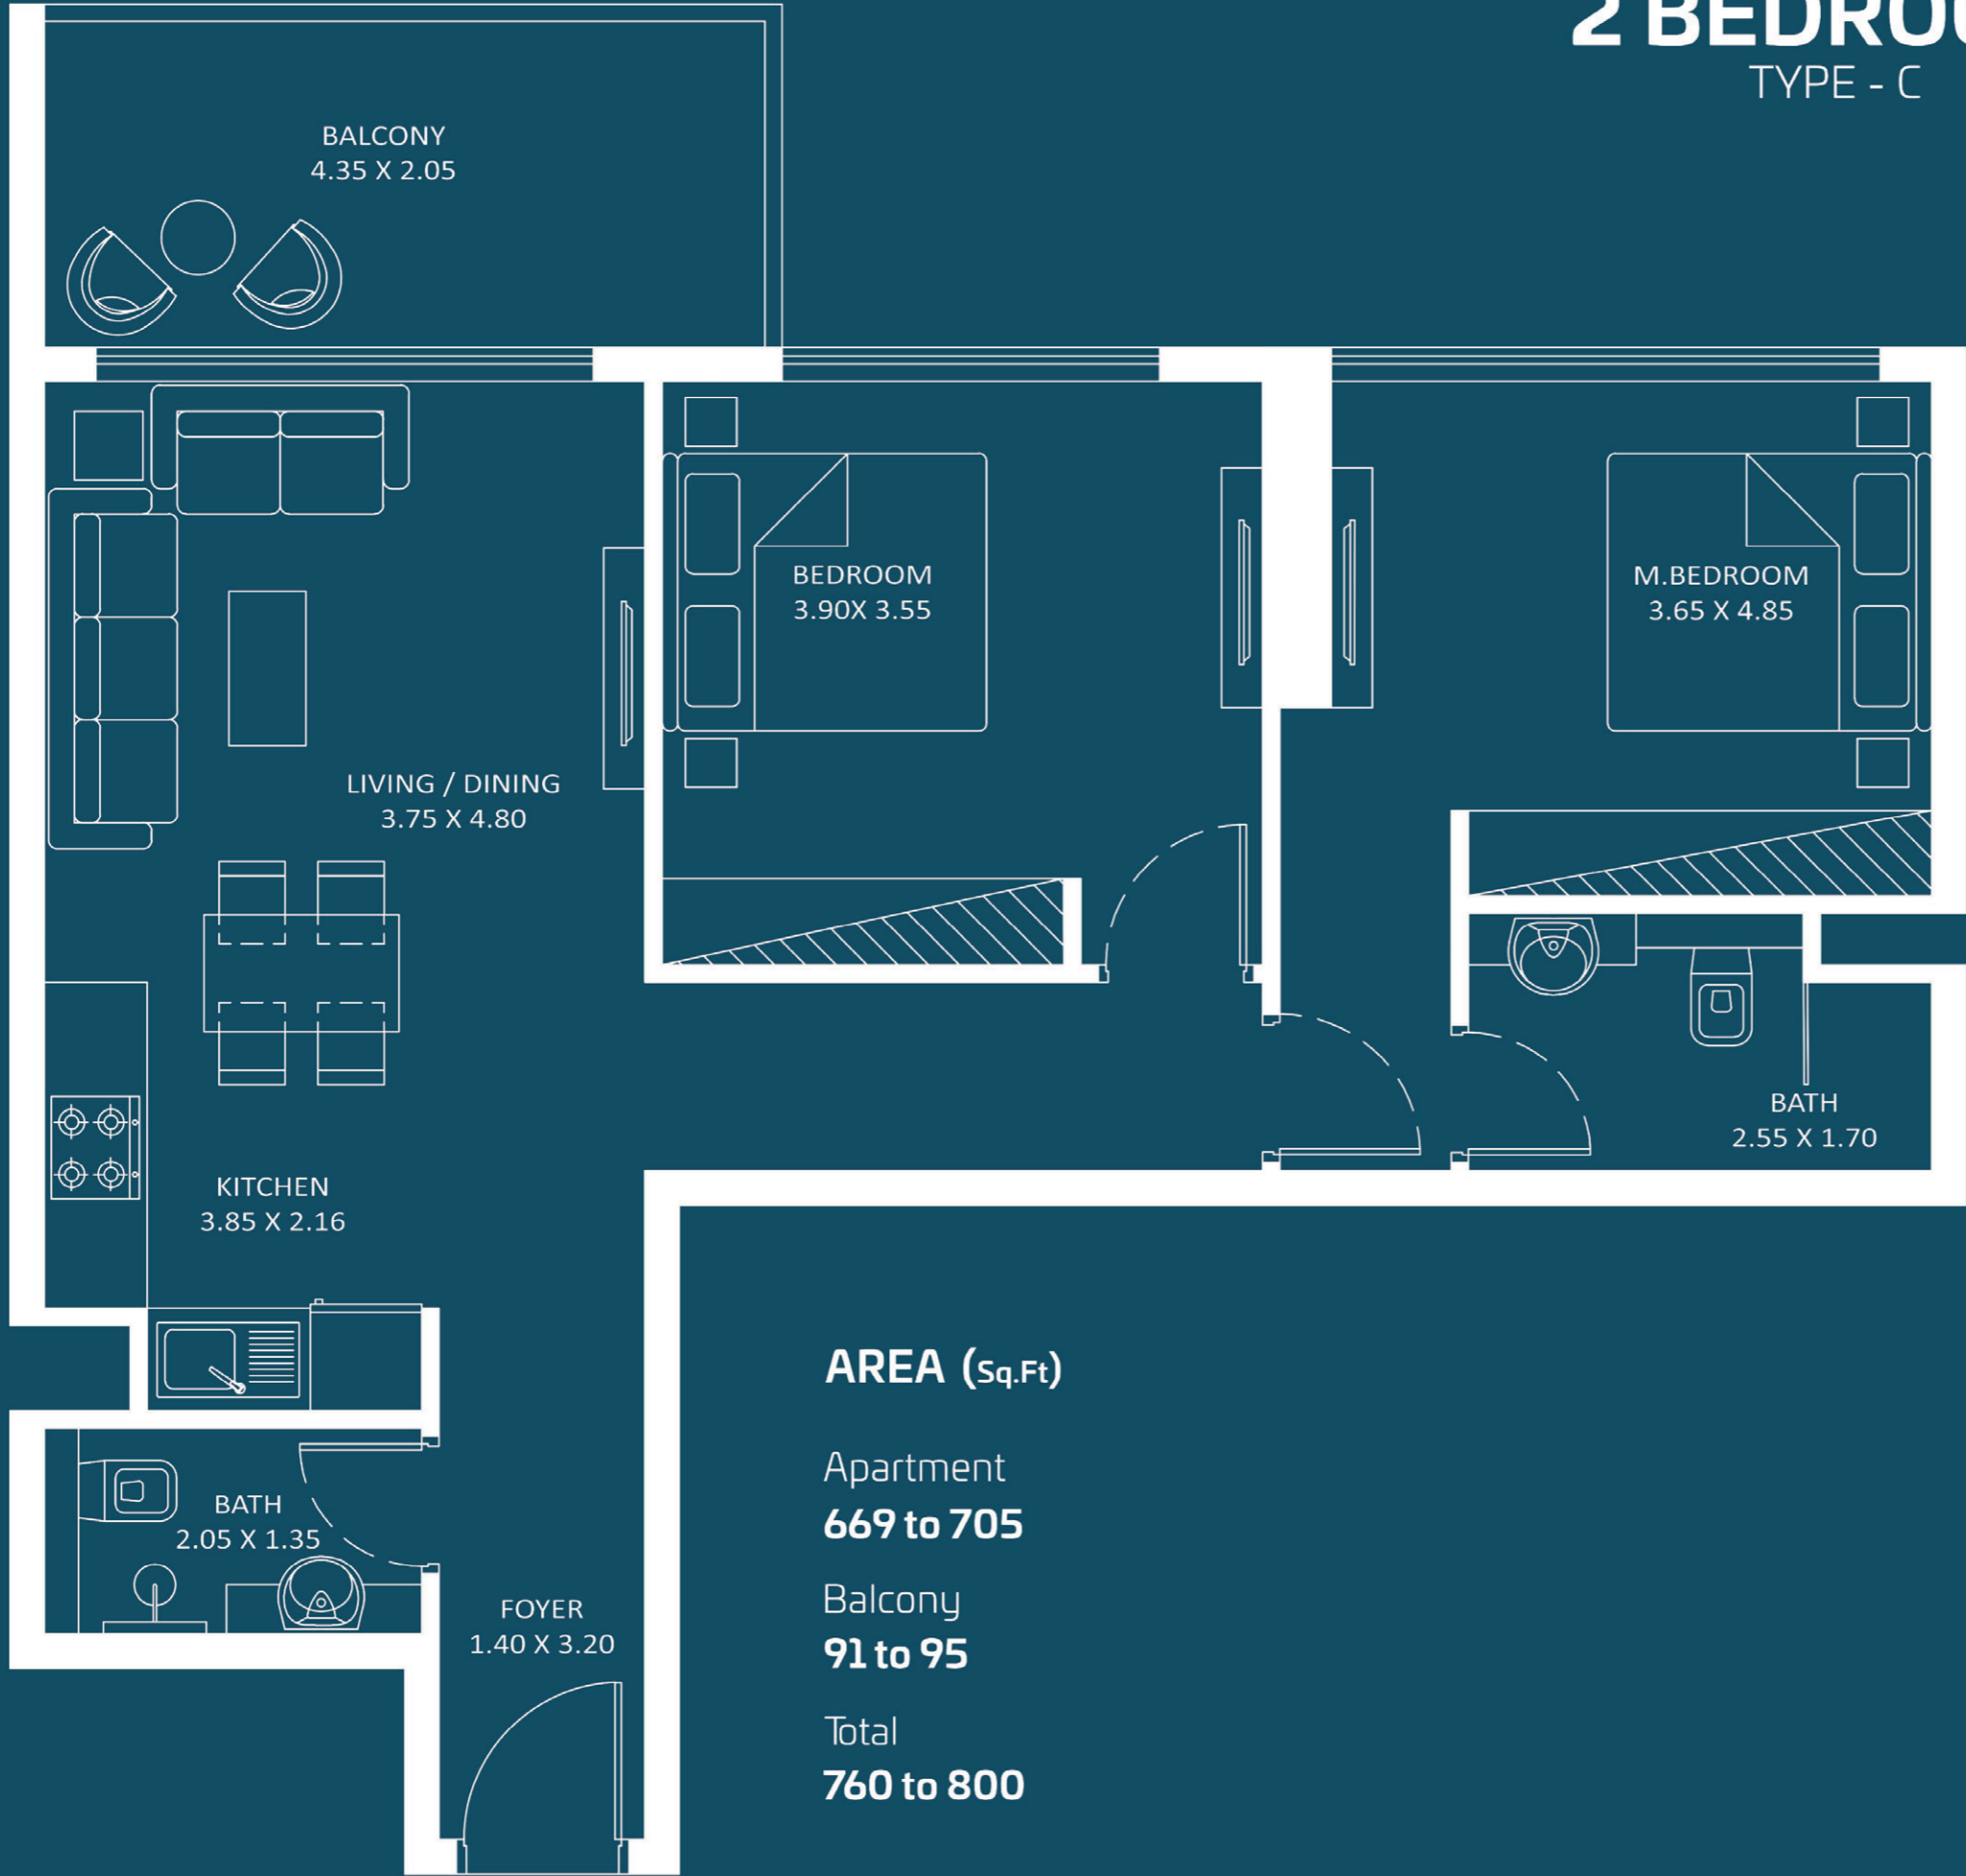

AREA (Sq.Ft)

Apartment
647 to 655

Balcony
170 to 174

Total
817 to 829

FEATURES :

Pool

2 BEDROOM

TYPE - C