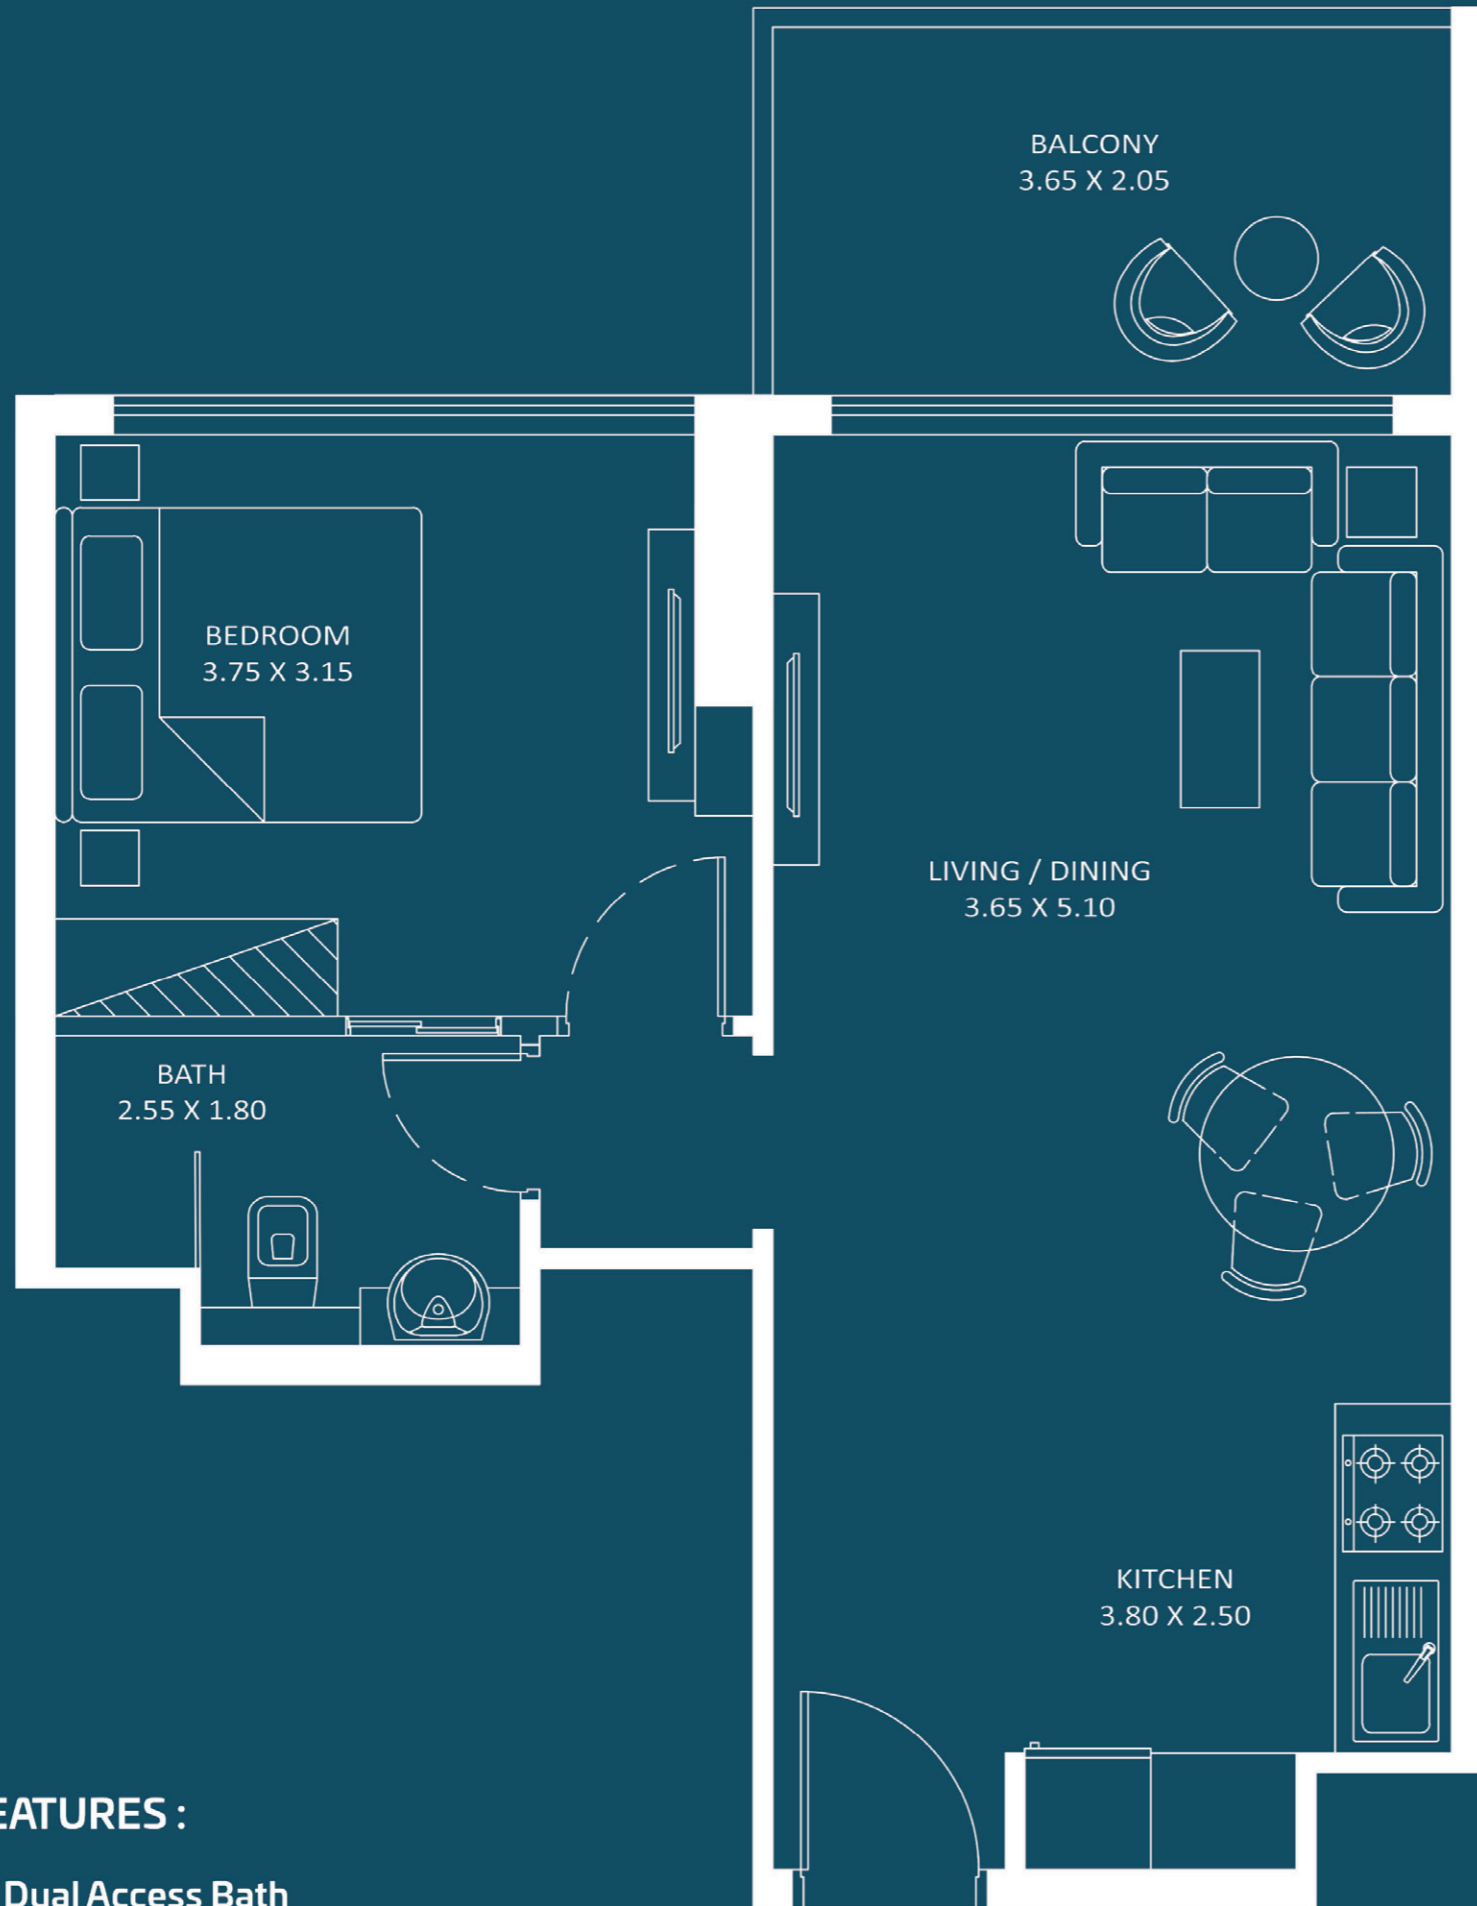

Total
369 to 381

FEATURES :

Pool

1 BEDROOM

TYPE - A

Floor

Oasiz 1

2 - 16
&
18 - 28

29 - 32

AREA (Sq.Ft)

Apartment
471 to 489

Balcony
76 to 80

Total
547 to 569

FEATURES :

Dual Access Bath

1 BEDROOM

TYPE - B

AREA (Sq.Ft)

Apartment
478 to 486

Balcony
76 to 80

Total
554 to 566

FEATURES :

Dual Access Bath

Floor

Oasiz 1

**2 - 16
&
18 - 28**

29 - 32

PRESIDENTIAL SUITE - A

Floor

Oasiz 1

2-16
&
18-28

AREA (Sq.Ft)