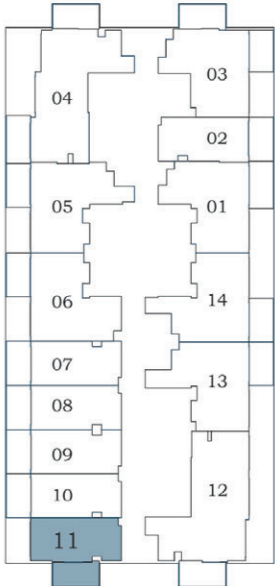

STUDIO

AREA (Sq.Ft)

Apartment
288 to 299

Balcony
78 to 82

Total
367 to 381

Floor

Oasiz 1

2 - 16
&
18 - 28

29 - 32

PRESIDENTIAL STUDIO

Floor

Oasiz 1

2-16
&
18-28

AREA (Sq.Ft)

Apartment
287 to 295

Balcony
82 to 86

Total
369 to 381

FEATURES :

Pool

1 BEDROOM

TYPE - A

Floor

Oasiz 1

2 - 16
&
18 - 28

ROOF PLAN