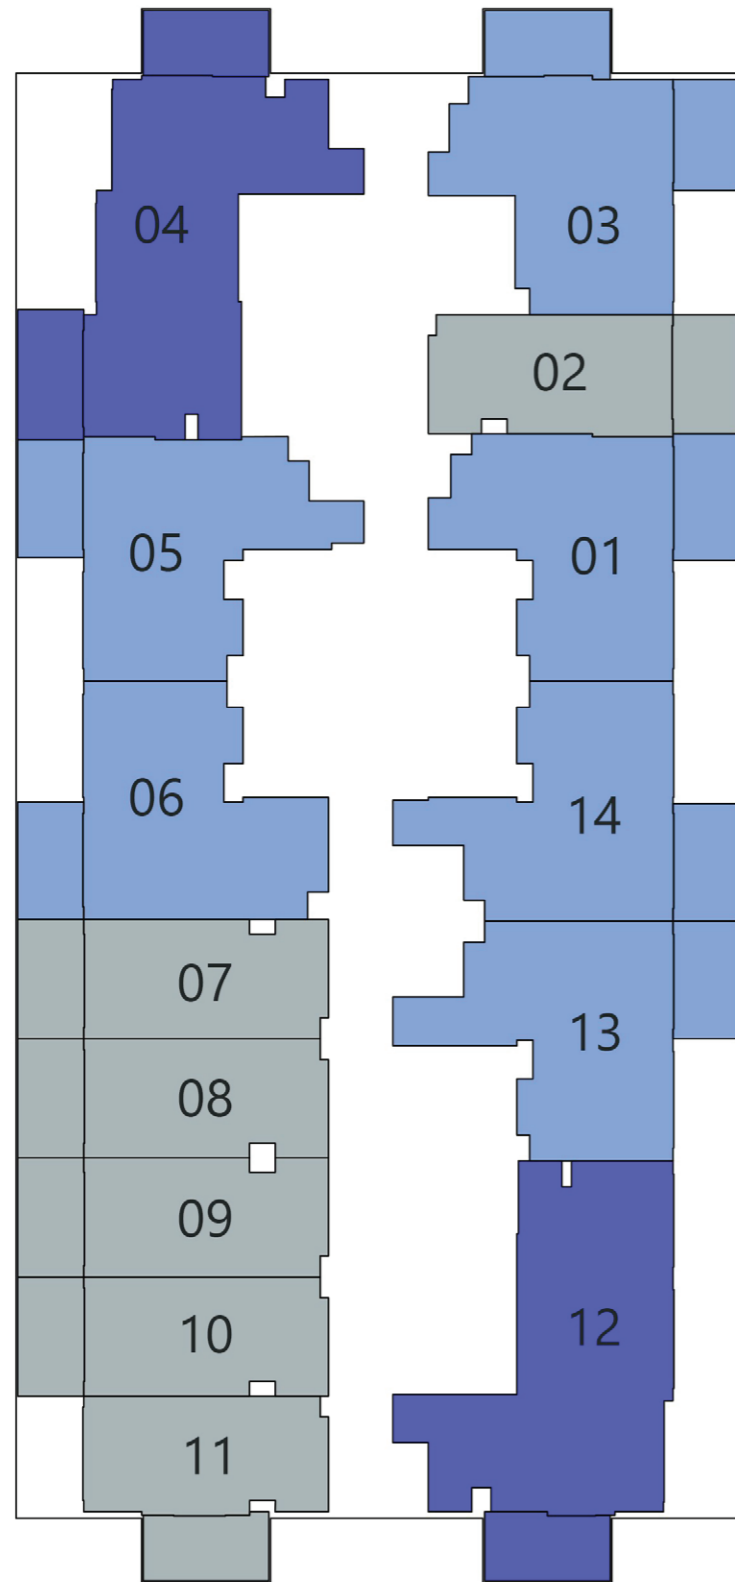

Oasiz 1

29 - 32

AREA (Sq.Ft)

Apartment
879 to 891

Balcony
267 to 272

Total
1,146 to 1,163

FEATURES :

Pool

FLOOR 2ND - 16TH & 18TH - 28TH

FLOOR 29TH - 32ND

- STUDIO
- 1 BEDROOM
- 2 BEDROOMS
- 3 BEDROOMS

Oasiz 1

WATER ZONE

1. Infinity Anticurrent Pool
2. Jaquzzi / Shallow Pool
3. Aqua Gym
4. Kids Oasis
5. Toddlers Splash Pad
6. Shower Area
7. Pool Deck Seating