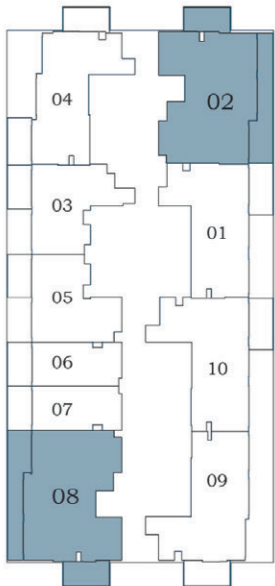

AREA (Sq.Ft)

Apartment
669 to 705
 Balcony
91 to 95
 Total
760 to 800

Floor

Oasiz 1

29 - 32

*** With Foyer**

3 BEDROOM

Floor

Oasiz 1

29 - 32

AREA (Sq.Ft)

Apartment
879 to 891

Balcony
267 to 272

Total
1,146 to 1,163

FEATURES :

Pool

FLOOR 2ND - 16TH & 18TH - 28TH

FLOOR 29TH - 32ND

- STUDIO
- 1 BEDROOM
- 2 BEDROOMS
- 3 BEDROOMS

Oasiz 1

WATER ZONE

1. Infinity Anticurrent Pool
2. Jaquzzi / Shallow Pool
3. Aqua Gym
4. Kids Oasis
5. Toddlers Splash Pad
6. Shower Area
7. Pool Deck Seating