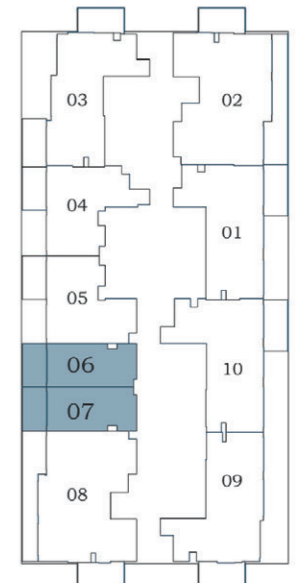

STUDIO

AREA (Sq.Ft)

Apartment
288 to 299

Balcony
78 to 82

Total
367 to 381

Floor

Oasiz 1

2 - 16
&
18 - 28

29 - 32

PRESIDENTIAL STUDIO

Floor

Oasiz 1

2-16
&
18-28

AREA (Sq.Ft)

Apartment
287 to 295

Balcony
82 to 86

Total
369 to 381

FEATURES :

Pool

1 BEDROOM

TYPE - A

Floor

Oasiz 1

2 - 16
&
18 - 28

ROOF PLAN