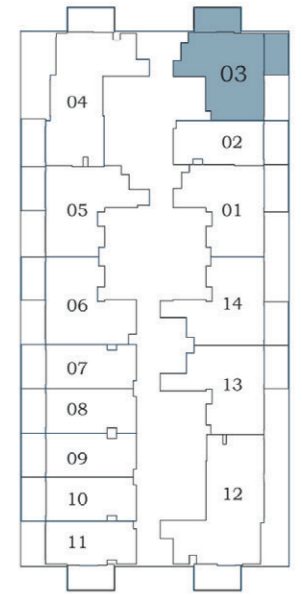

Total
369 to 381

FEATURES :

Pool

1 BEDROOM

TYPE - A

Floor

Oasiz 1

2 - 16
&
18 - 28

Oasiz 1

**2 - 16
&
18 - 28**

29 - 32

PRESIDENTIAL SUITE - A

Floor

Oasiz 1

2-16
&
18-28

AREA (Sq.Ft)

Apartment
470 to 478

Balcony
82 to 86

Total
552 to 564

FEATURES :

- Pool
- Dual Access Bath

PRESIDENTIAL

SUITE - B

Floor

Oasiz 1

2 - 16
&
18 - 28

AREA (Sq.Ft)

Apartment
463 to 471

Balcony
157 to 161

Total
621 to 633

FEATURES :

- Pool
- Dual Access Bath