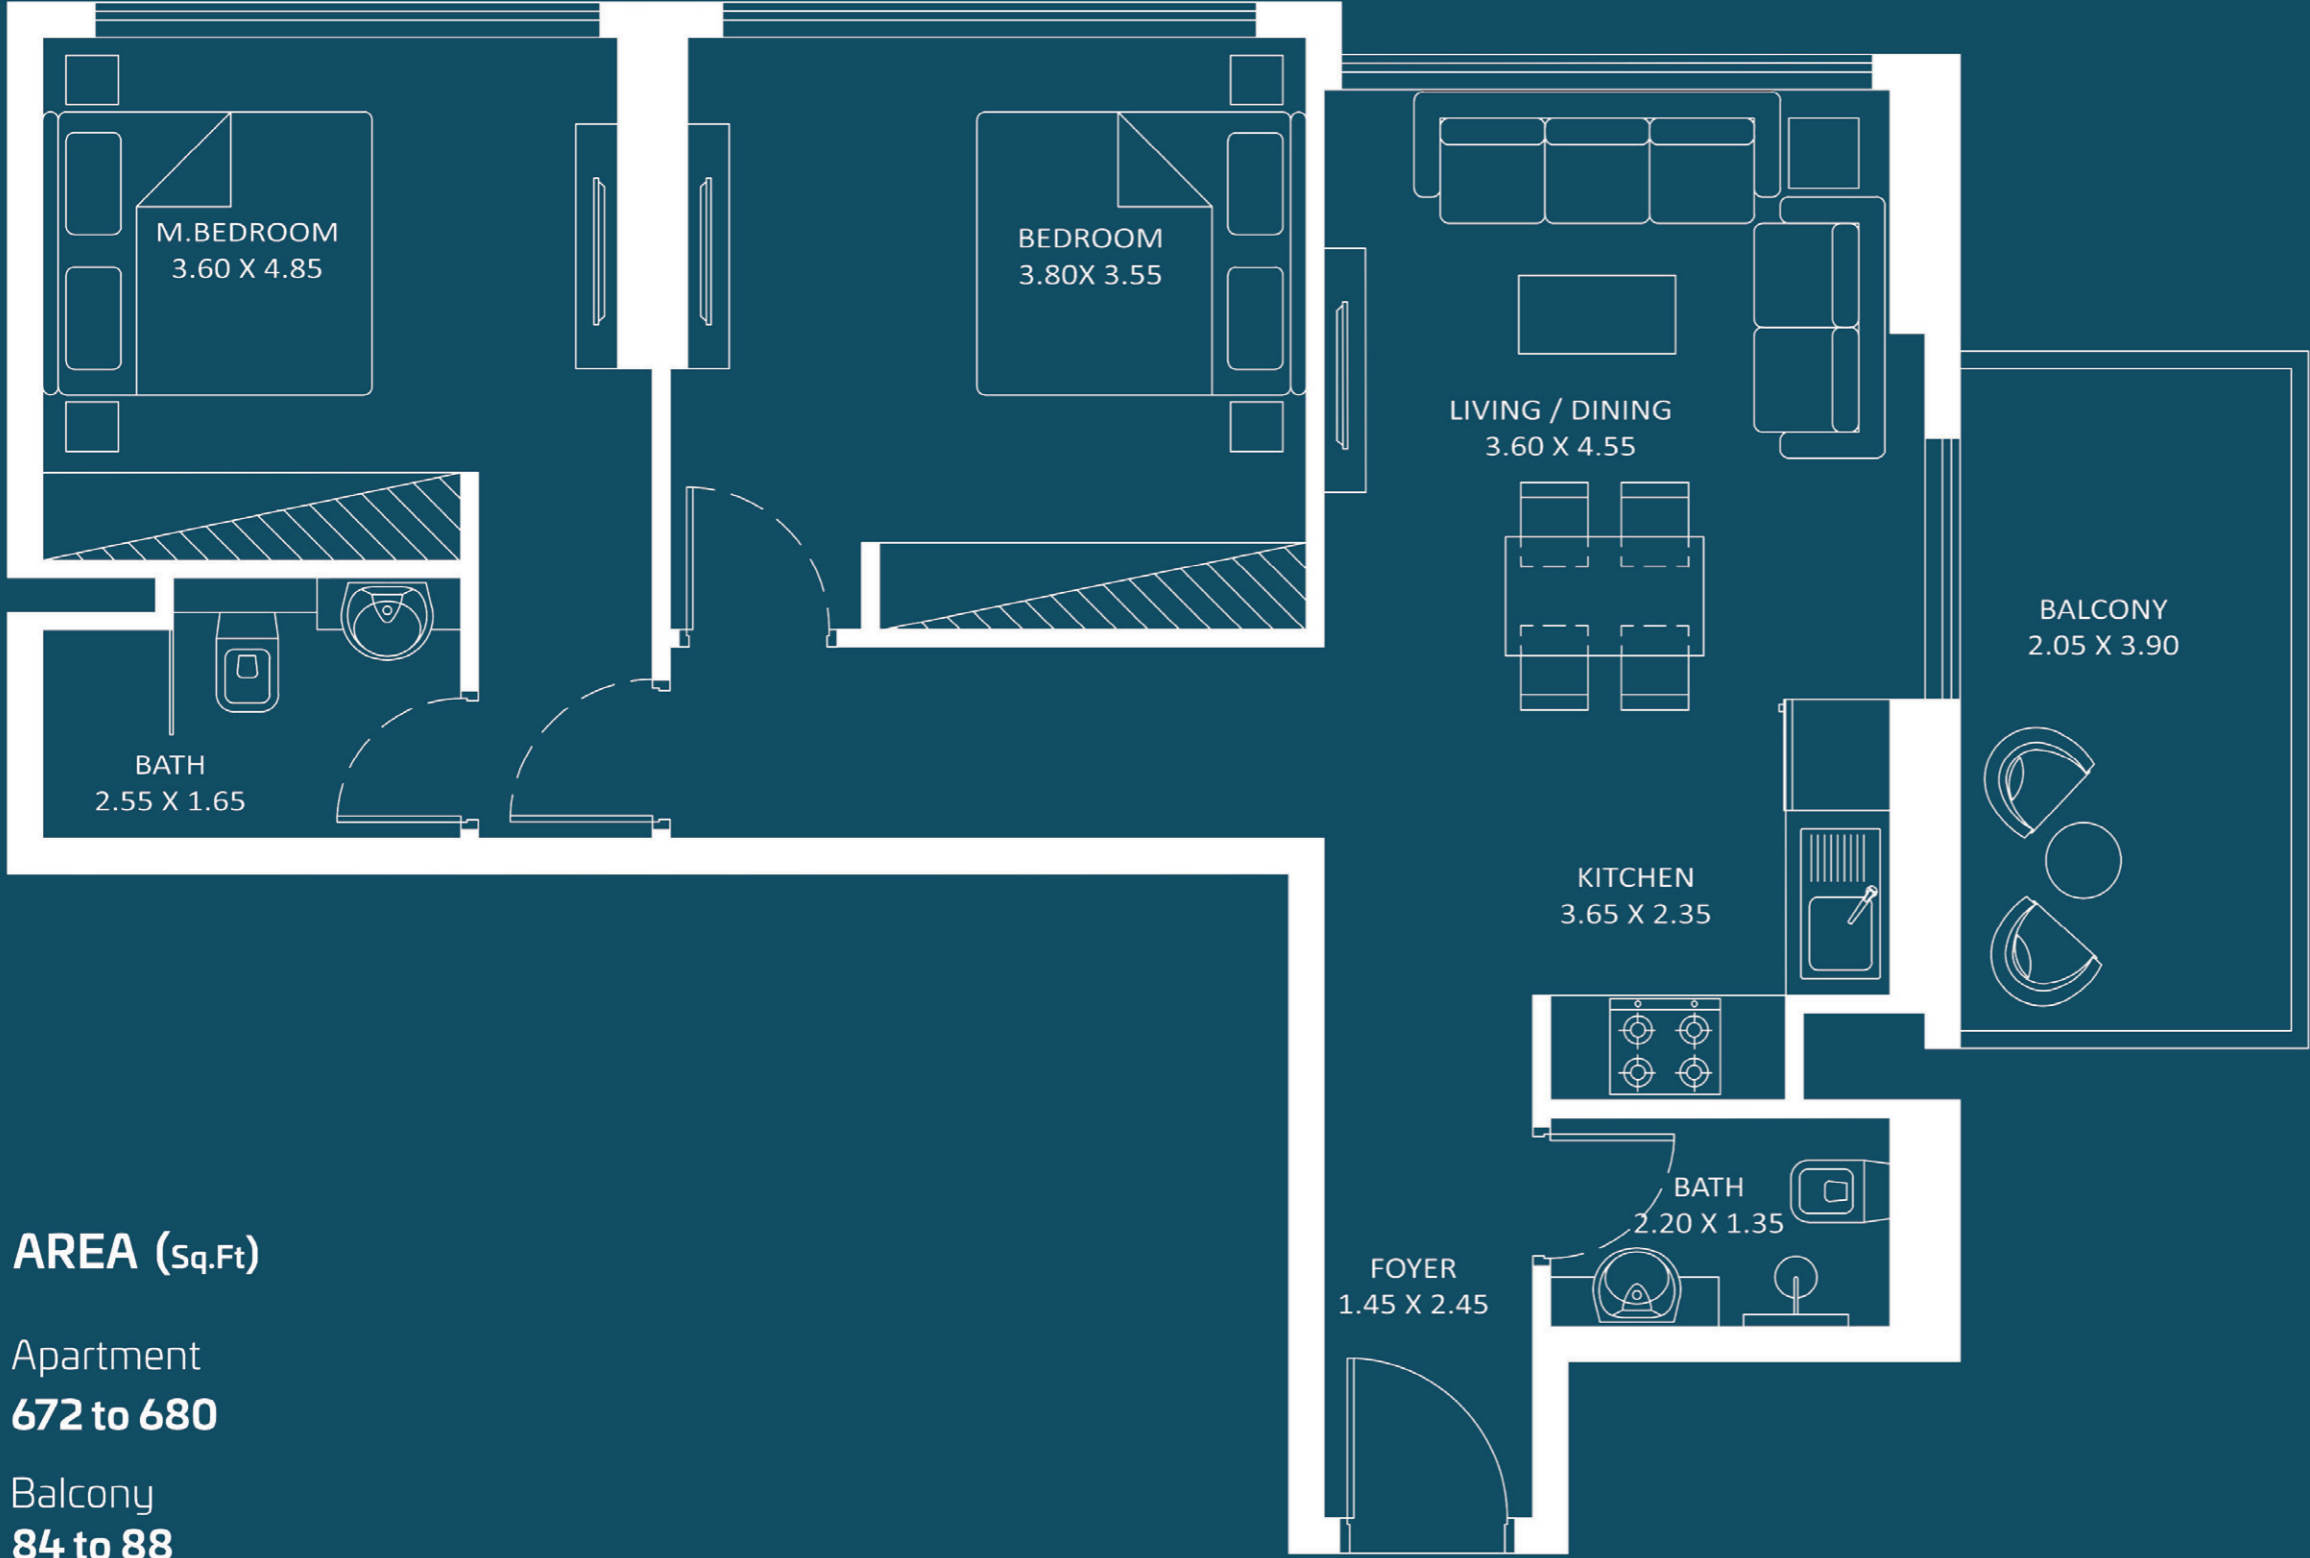

2 BEDROOM

TYPE - A

Floor

Oasiz 1