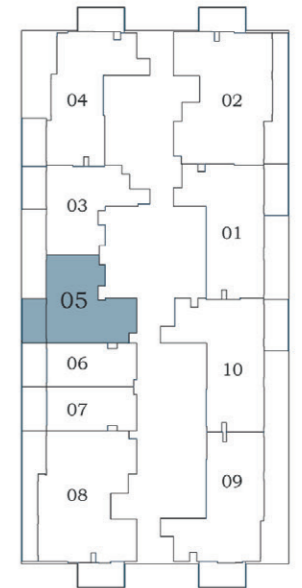

Total
369 to 381

FEATURES :

Pool

1 BEDROOM

TYPE - A

Floor

Oasiz 1

2 - 16
&
18 - 28

29 - 32

AREA (Sq.Ft)

Apartment
471 to 489

Balcony
76 to 80

Total
547 to 569

FEATURES :

Dual Access Bath

1 BEDROOM

TYPE - B

AREA (Sq.Ft)

Apartment
478 to 486

Balcony
76 to 80

Total
554 to 566

FEATURES :

Dual Access Bath

Floor

Oasiz 1

**2 - 16
&
18 - 28**

29 - 32

PRESIDENTIAL SUITE - A

Floor

Oasiz 1

2-16
&
18-28

AREA (Sq.Ft)