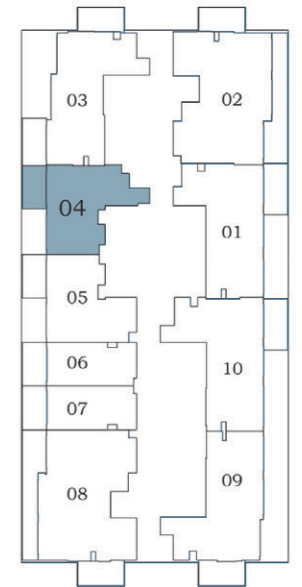

29 - 32

PRESIDENTIAL STUDIO

Floor

Oasiz 1

2-16
&
18-28

AREA (Sq.Ft)

Apartment
287 to 295

Balcony
82 to 86

Total
369 to 381

FEATURES :

Pool

1 BEDROOM

TYPE - A

Floor

Oasiz 1

2 - 16
&
18 - 28

29 - 32

AREA (Sq.Ft)

Apartment
471 to 489

Balcony
76 to 80

Total
547 to 569

FEATURES :

Dual Access Bath

1 BEDROOM

ROOF PLAN