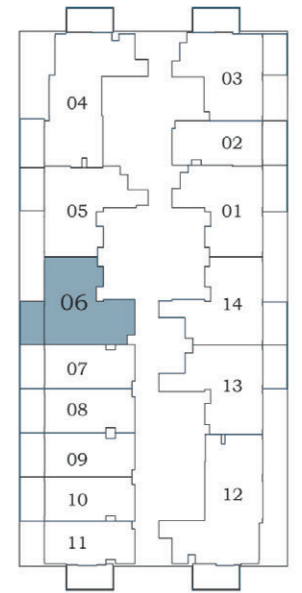

Total
369 to 381

FEATURES :

Pool

1 BEDROOM

TYPE - A

Floor

Oasiz 1

2 - 16
&
18 - 28

29 - 32

AREA (Sq.Ft)

Apartment
471 to 489

Balcony
76 to 80

Total
547 to 569

FEATURES :

Dual Access Bath

1 BEDROOM

TYPE - B

AREA (Sq.Ft)

Apartment
478 to 486

Balcony
76 to 80

Total
554 to 566

FEATURES :

Dual Access Bath

Floor

Oasiz 1

**2 - 16
&
18 - 28**

29 - 32

PRESIDENTIAL SUITE - A

Floor

Oasiz 1

2-16
&
18-28

AREA (Sq.Ft)