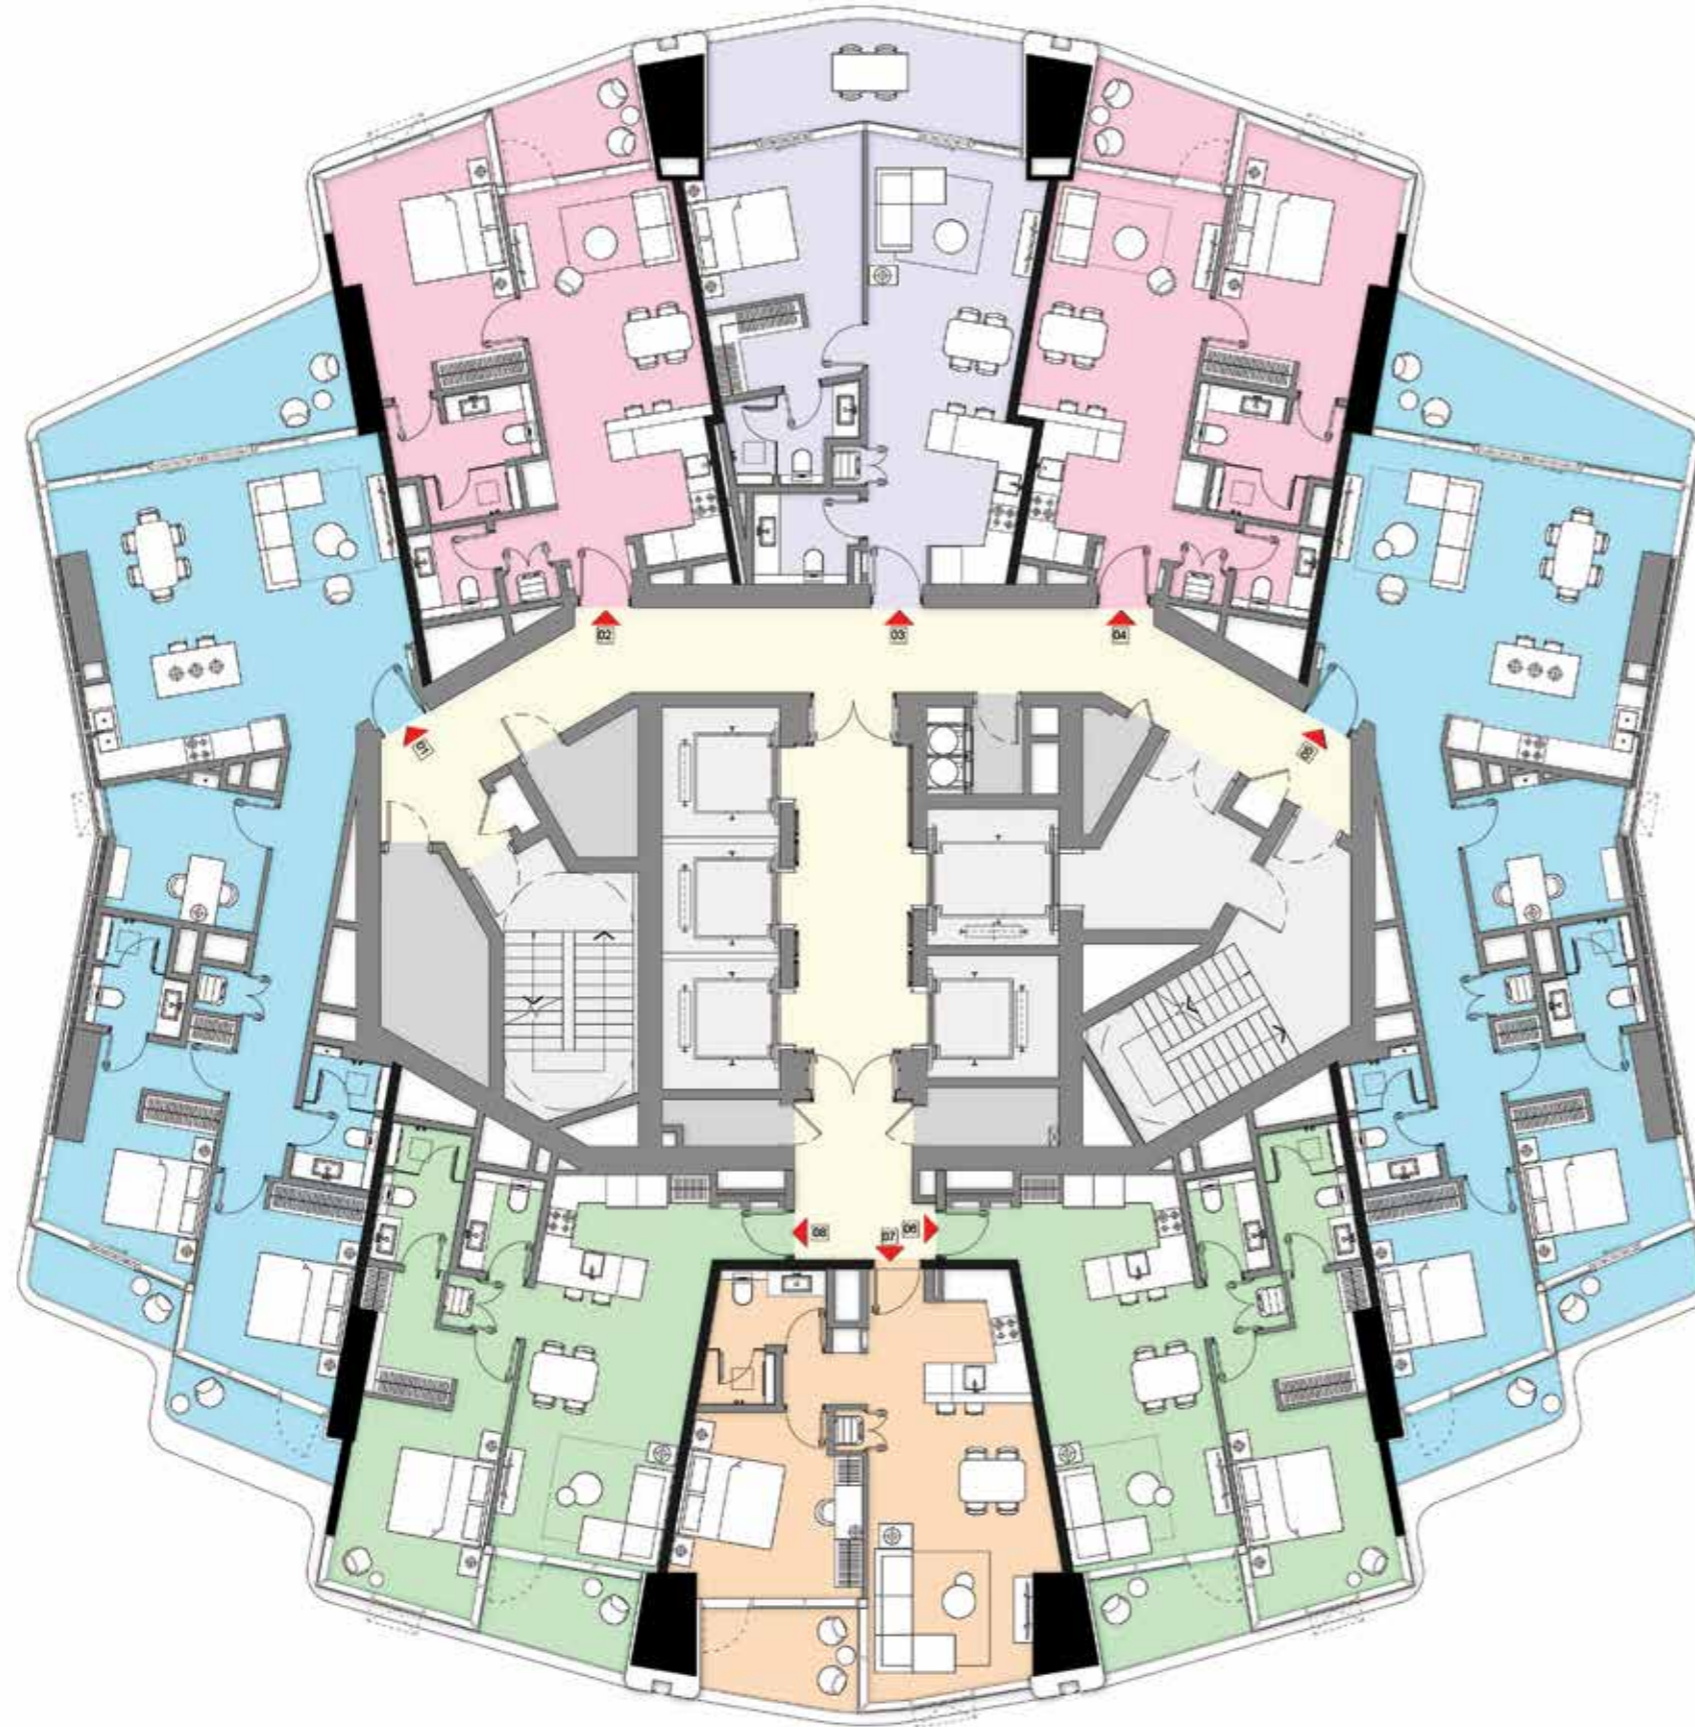

TYPICAL FLOORPLANS

Residential Levels

Levels 08 - 15

1 & 2 Bedroom Units

- 1 BR-A (Units 06)
- 1 BR-C1 (Units 05, 07)
- 2 BR-A (Units 02, 03)
- 2 BR-C (Units 01, 04)

TYPICAL FLOORPLANS

Residential Levels

Levels 16 - 31

1 & 2 Bedroom Units

- 1 BR-A (07)
- 1 BR-B1 (02, 04)
- 1 BR-C1 (06, 08)
- 1 BR-C2 (03)
- 2 BR-C (01, 05)

TYPICAL FLOORPLANS

Signature Residential Levels

Levels 32 - 39

2 & 3 Bedroom Signature Units

- 2 BR-Signature (04)
- 3 BR-Signature (01, 03)
- 3 BR-Signature (02)

TYPICAL FLOORPLANS

Signature Residential Levels

Levels 40 - 41

4 Bedroom Signature Units

2 Bedroom Signature Units

- 4 BR-Signature (01, 02)
- 2 BR-Signature (03)

LIV
LUX

TYPICAL FLOORPLANS

Penthouse Levels

Levels 42 - 45

4 Bedroom Duplex Penthouses

(UNITS 01, 02)

PENTHOUSE LOWER FLOOR

PENTHOUSE UPPER FLOOR

SUPERLUX PENTHOUSE LOWER FLOOR

LIV
LUX