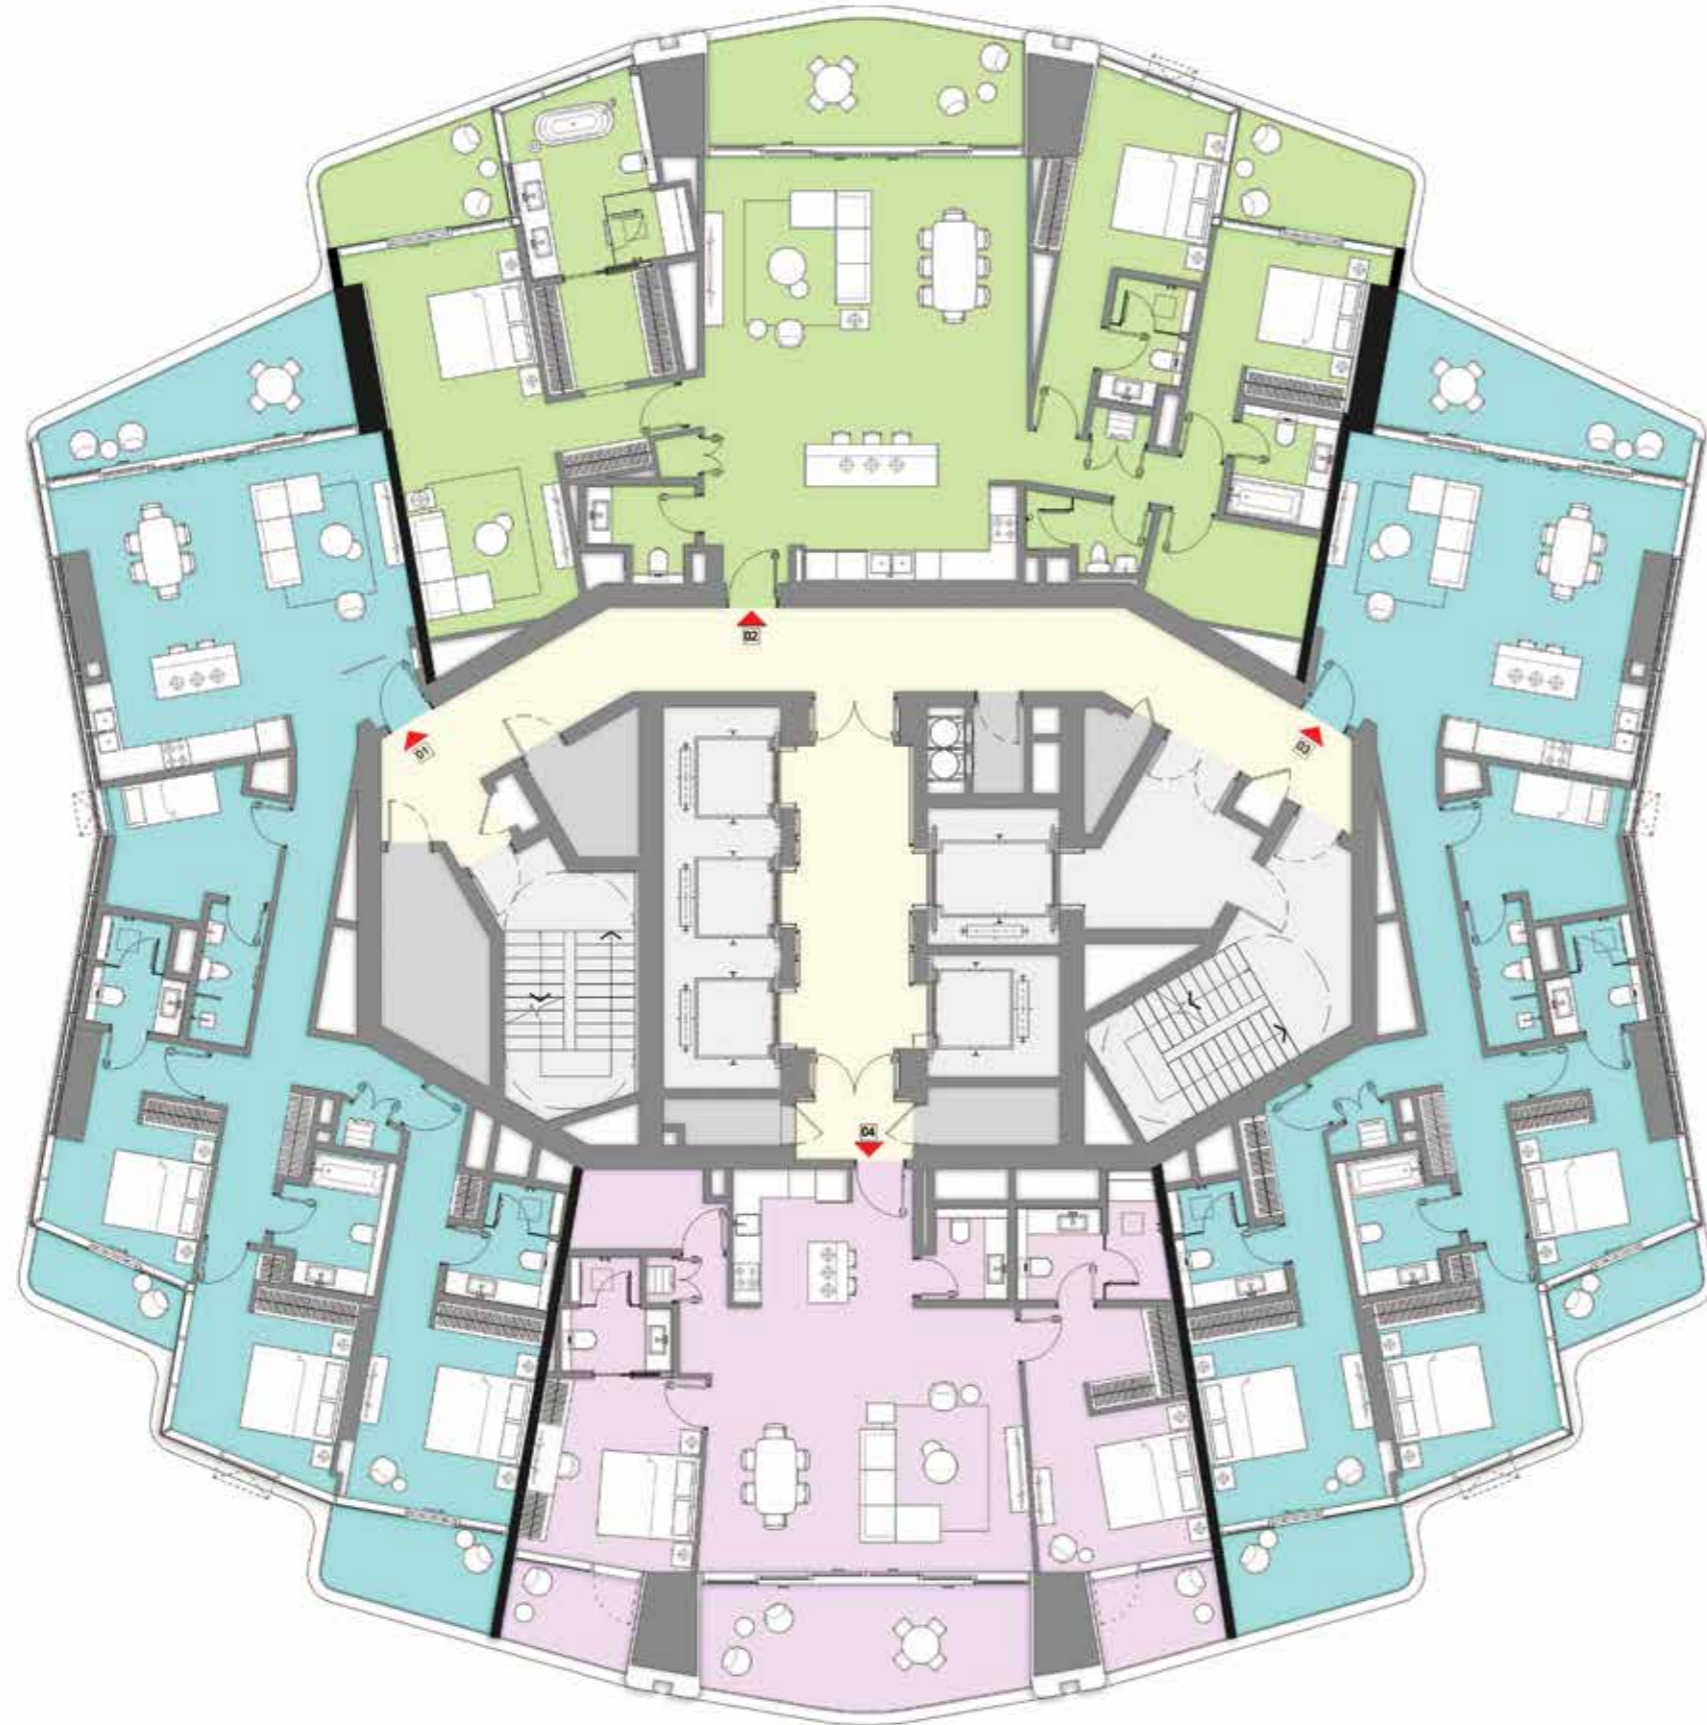

TYPICAL FLOORPLANS

Residential Levels

Levels 08 - 15

1 & 2 Bedroom Units

- 1 BR-A (Units 06)
- 1 BR-C1 (Units 05, 07)
- 2 BR-A (Units 02, 03)
- 2 BR-C (Units 01, 04)

TYPICAL FLOORPLANS

Residential Levels

Levels 16 - 31

1 & 2 Bedroom Units

- 1 BR-A (07)
- 1 BR-B1 (02, 04)
- 1 BR-C1 (06, 08)
- 1 BR-C2 (03)
- 2 BR-C (01, 05)

TYPICAL FLOORPLANS

Signature Residential Levels

Levels 32 - 39

2 & 3 Bedroom Signature Units

- 2 BR-Signature (04)
- 3 BR-Signature (01, 03)
- 3 BR-Signature (02)

TYPICAL FLOORPLANS

Signature Residential Levels

Levels 40 - 41

4 Bedroom Signature Units

2 Bedroom Signature Units

- 4 BR-Signature (01, 02)
- 2 BR-Signature (03)

LIV
LUX

TYPICAL FLOORPLANS

Penthouse Levels

Levels 42 - 45

4 Bedroom Duplex Penthouses

(UNITS 01, 02)

PENTHOUSE LOWER FLOOR

PENTHOUSE UPPER FLOOR

SUPERLUX PENTHOUSE LOWER FLOOR

LIV
LUX