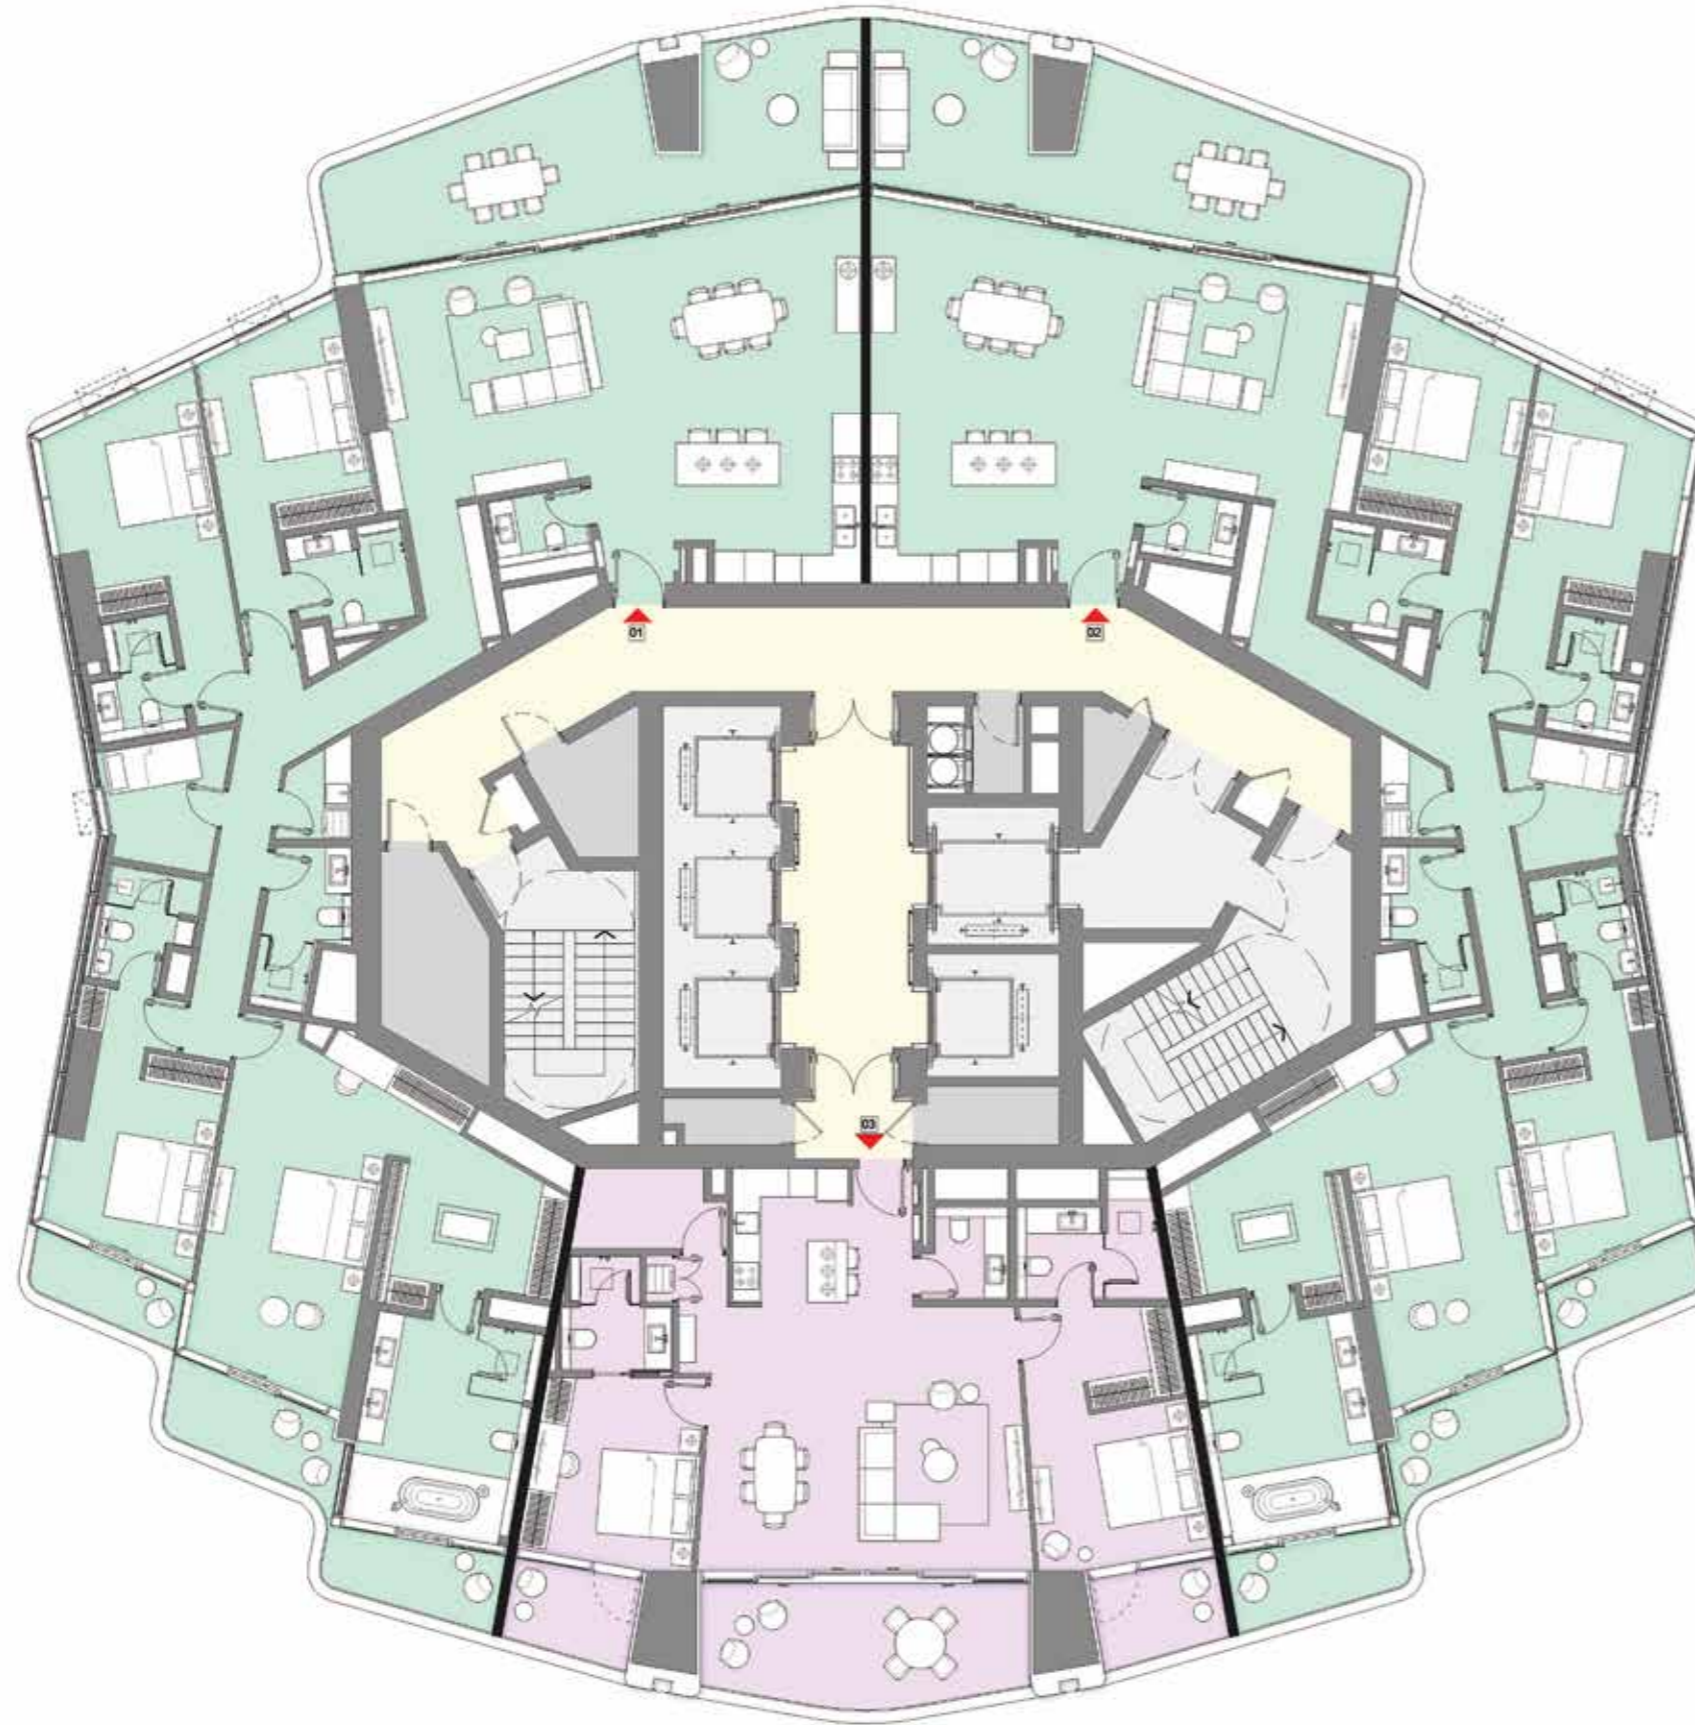

TYPICAL FLOORPLANS

Residential Levels

Levels 08 - 15

1 & 2 Bedroom Units

- 1 BR-A (Units 06)
- 1 BR-C1 (Units 05, 07)
- 2 BR-A (Units 02, 03)
- 2 BR-C (Units 01, 04)

TYPICAL FLOORPLANS

Residential Levels

Levels 16 - 31

1 & 2 Bedroom Units

- 1 BR-A (07)
- 1 BR-B1 (02, 04)
- 1 BR-C1 (06, 08)
- 1 BR-C2 (03)
- 2 BR-C (01, 05)

TYPICAL FLOORPLANS

Signature Residential Levels

Levels 32 - 39

2 & 3 Bedroom Signature Units

- 2 BR-Signature (04)
- 3 BR-Signature (01, 03)
- 3 BR-Signature (02)

TYPICAL FLOORPLANS

Signature Residential Levels

Levels 40 - 41

4 Bedroom Signature Units

2 Bedroom Signature Units

- 4 BR-Signature (01, 02)
- 2 BR-Signature (03)

LIV
LUX

TYPICAL FLOORPLANS

Penthouse Levels

Levels 42 - 45

4 Bedroom Duplex Penthouses

(UNITS 01, 02)

PENTHOUSE LOWER FLOOR

PENTHOUSE UPPER FLOOR

SUPERLUX PENTHOUSE LOWER FLOOR

LIV
LUX