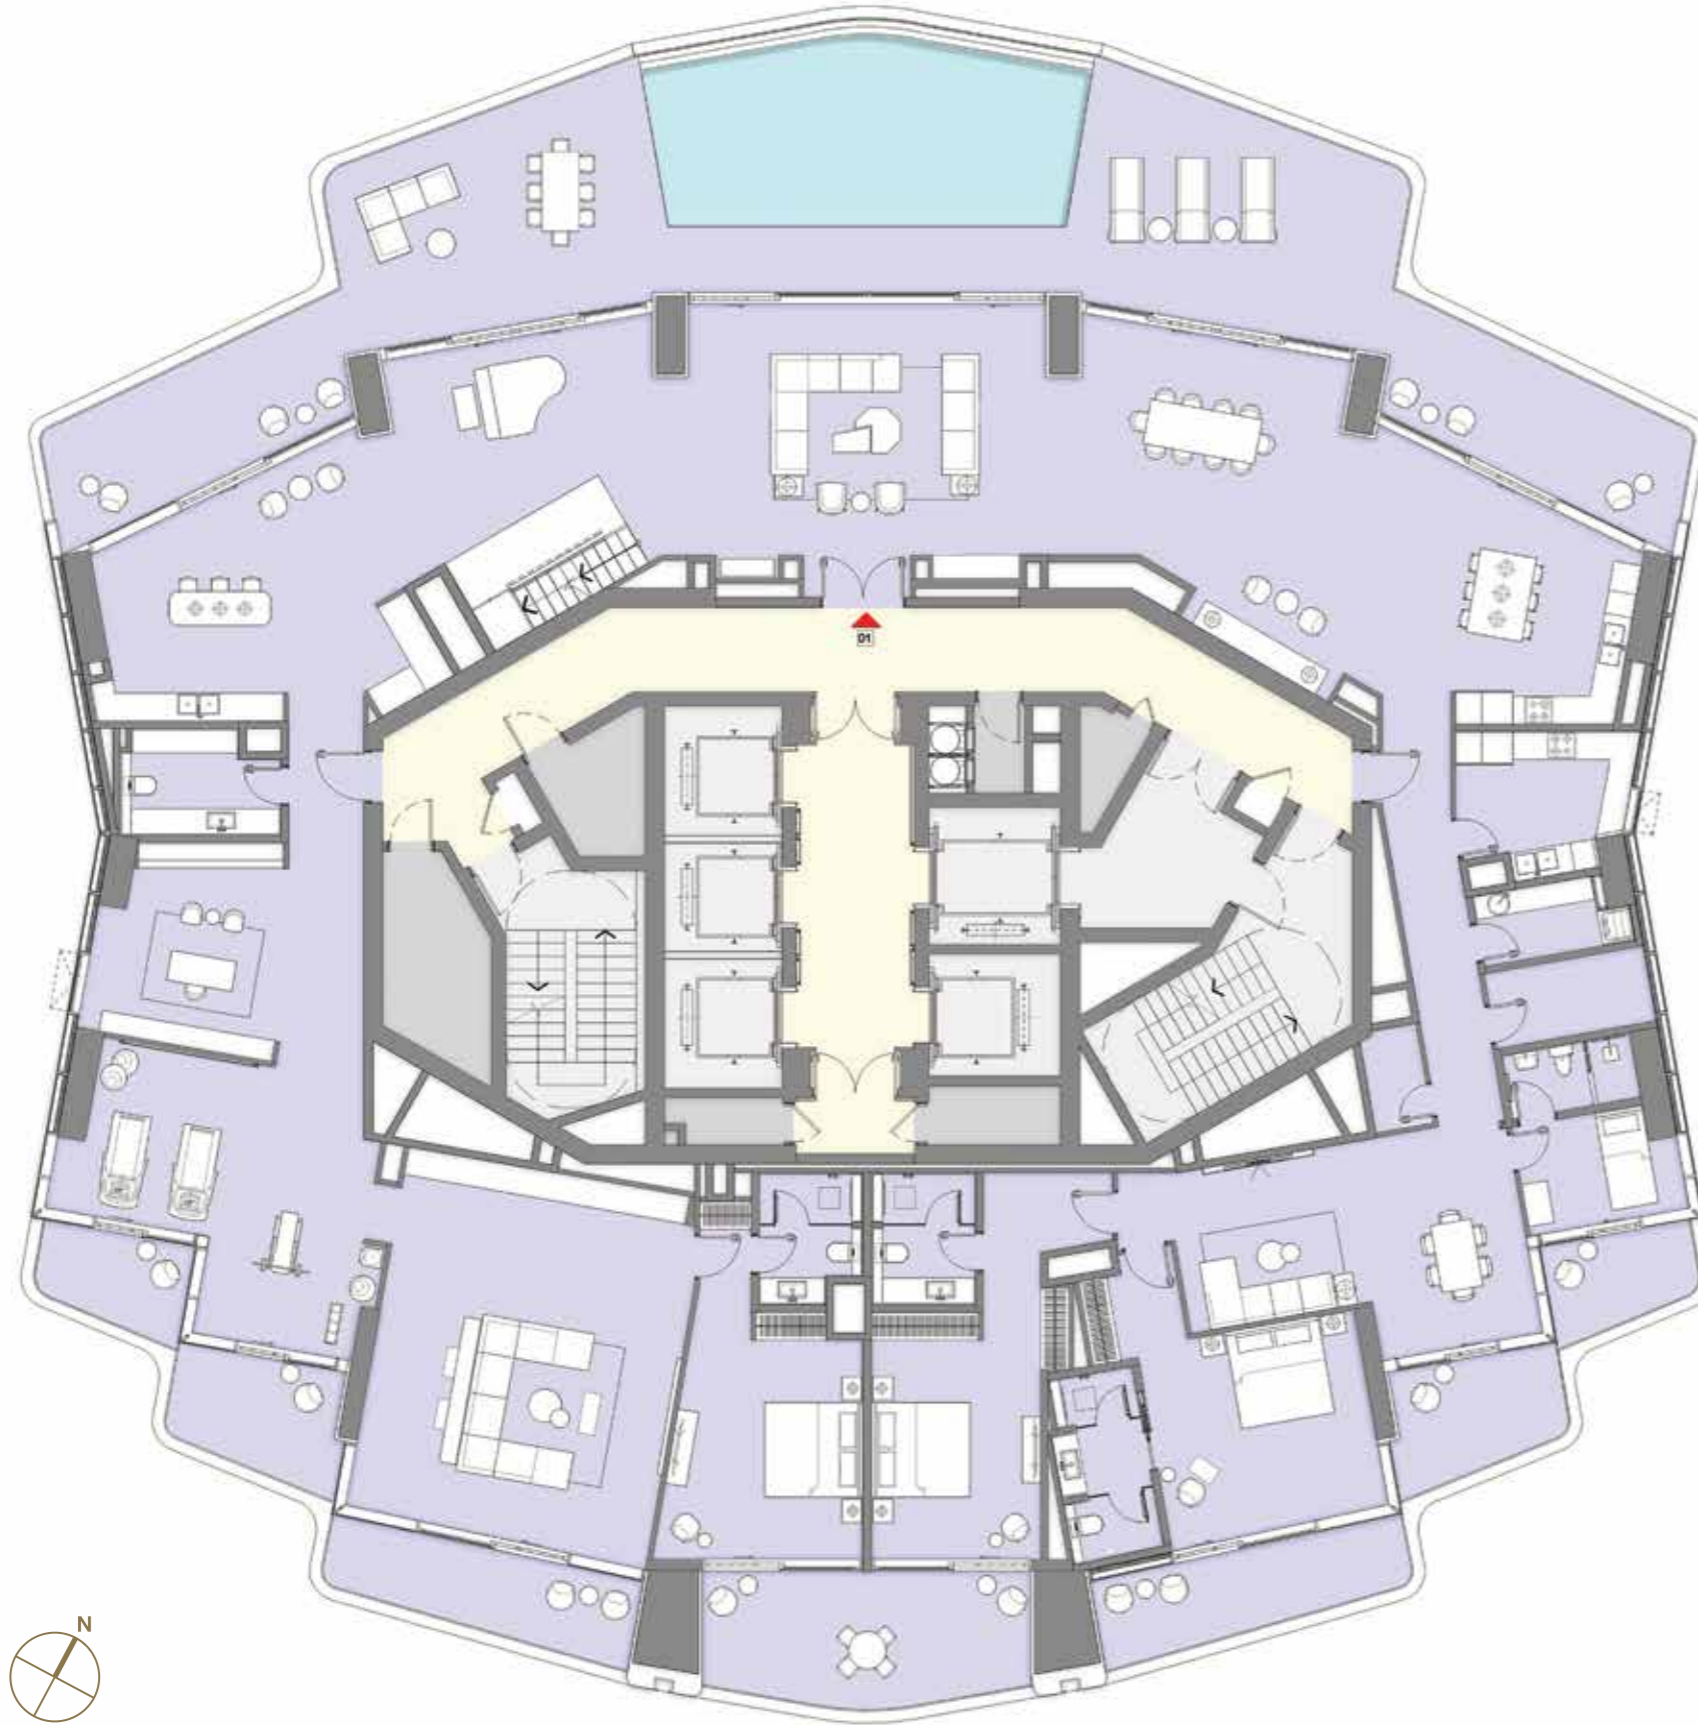

1 & 2 Bedroom Units

- 1 BR-A (07)
- 1 BR-B1 (02, 04)
- 1 BR-C1 (06, 08)
- 1 BR-C2 (03)
- 2 BR-C (01, 05)

TYPICAL FLOORPLANS

Signature Residential Levels

Levels 32 - 39

2 & 3 Bedroom Signature Units

- 2 BR-Signature (04)
- 3 BR-Signature (01, 03)
- 3 BR-Signature (02)

TYPICAL FLOORPLANS

Signature Residential Levels

Levels 40 - 41

4 Bedroom Signature Units

2 Bedroom Signature Units

- 4 BR-Signature (01, 02)
- 2 BR-Signature (03)

LIV
LUX

TYPICAL FLOORPLANS

Penthouse Levels

Levels 42 - 45

4 Bedroom Duplex Penthouses

(UNITS 01, 02)

PENTHOUSE LOWER FLOOR

PENTHOUSE UPPER FLOOR

SUPERLUX PENTHOUSE LOWER FLOOR

LIV
LUX