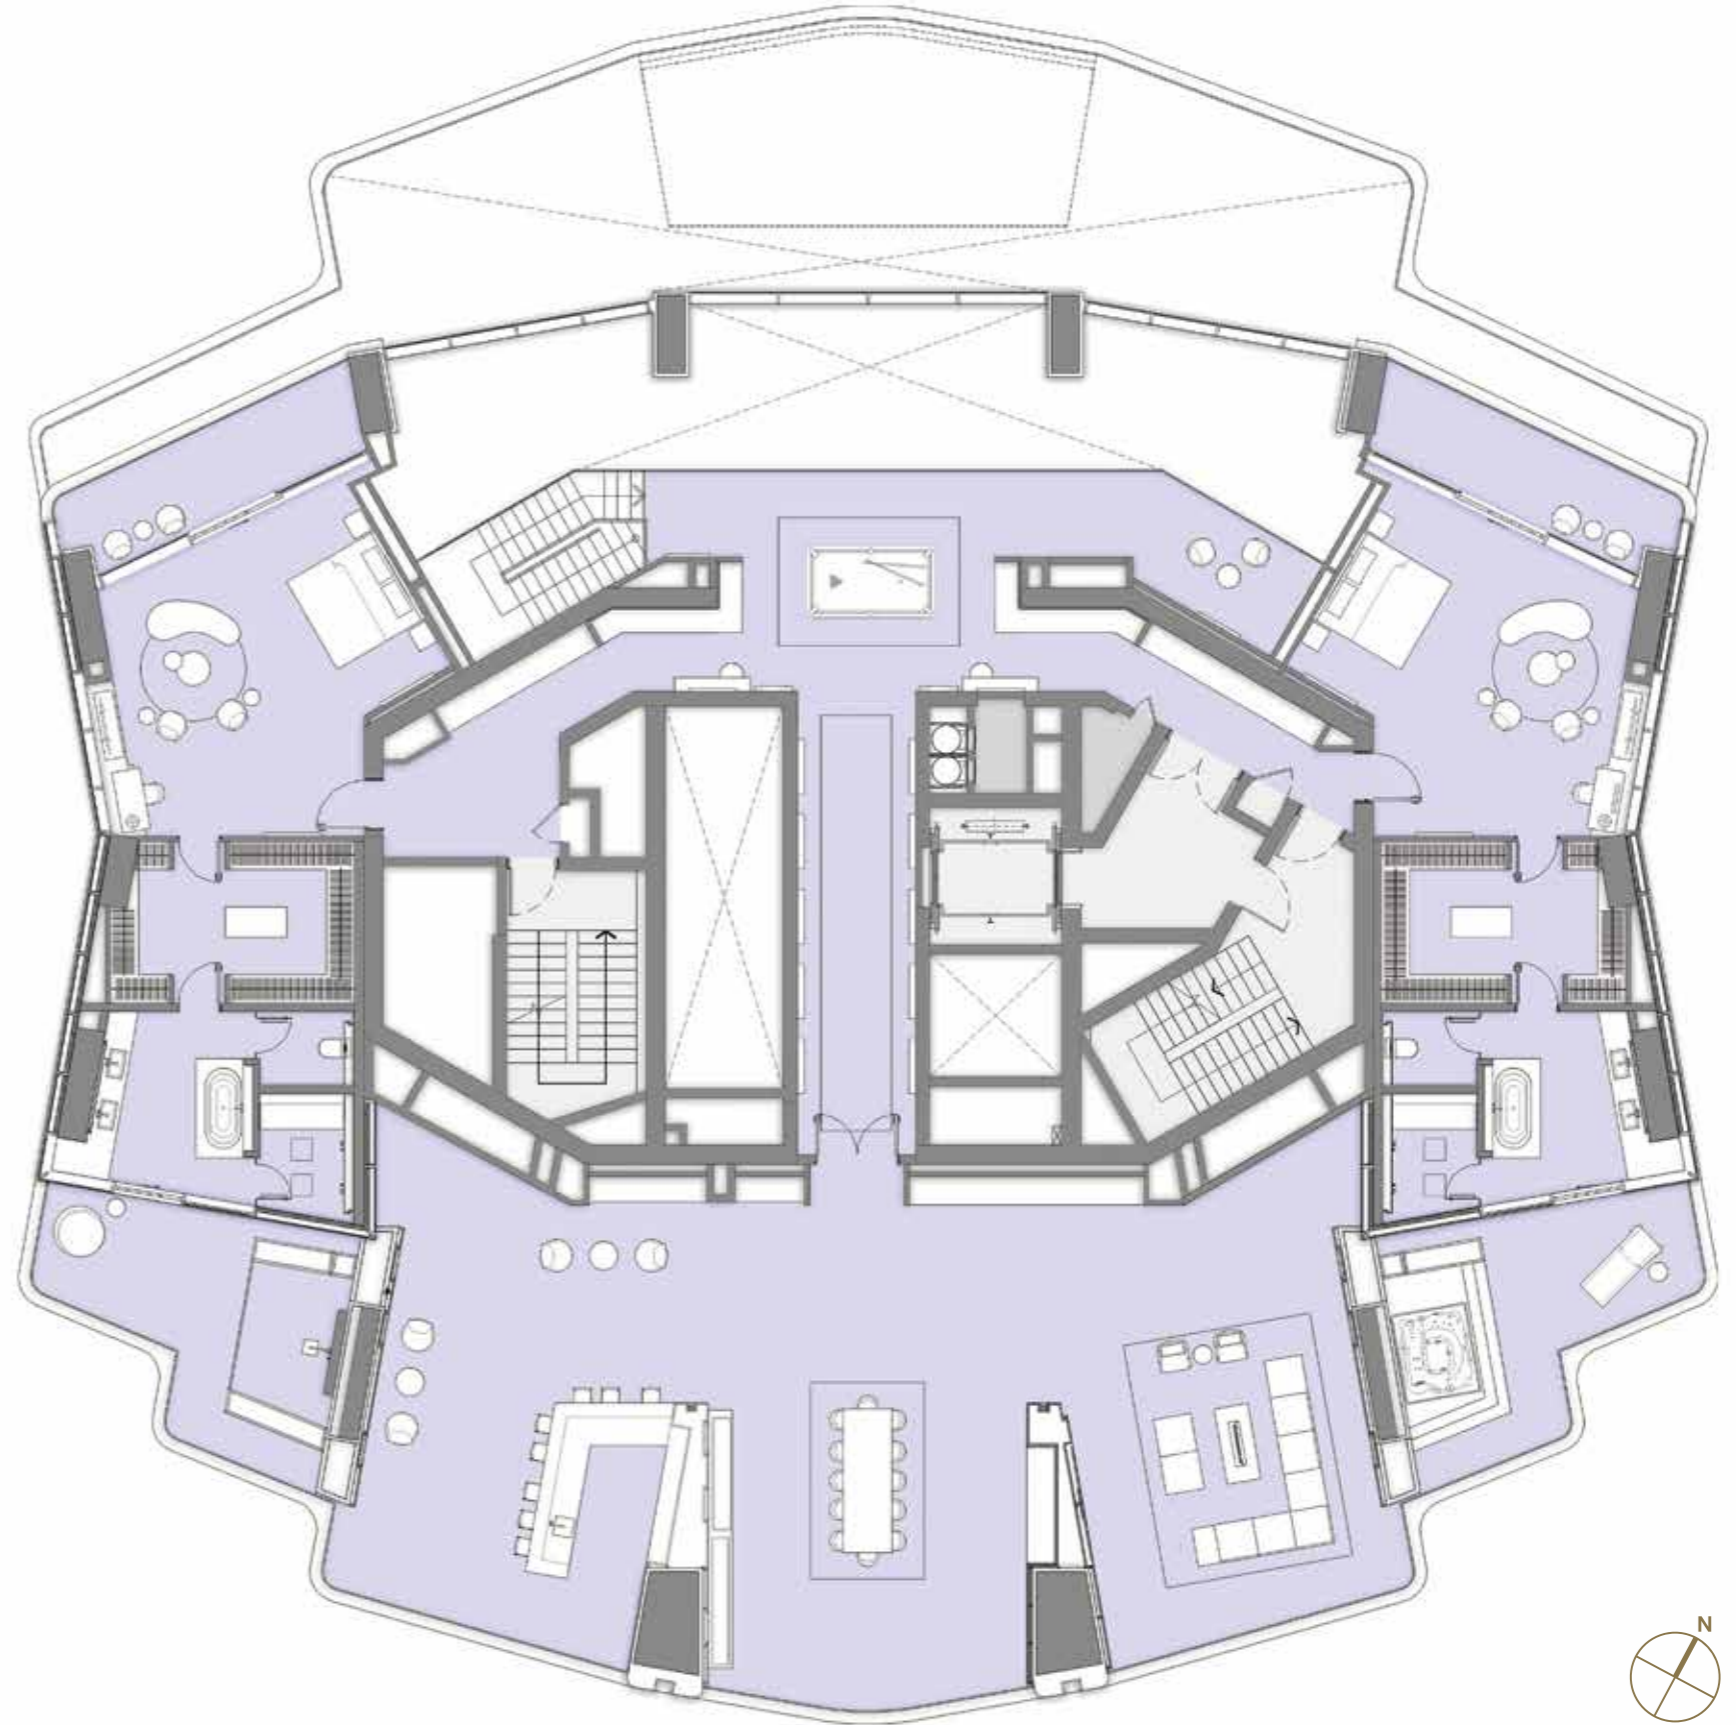

1 & 2 Bedroom Units

- 1 BR-A (07)
- 1 BR-B1 (02, 04)
- 1 BR-C1 (06, 08)
- 1 BR-C2 (03)
- 2 BR-C (01, 05)

TYPICAL FLOORPLANS

Signature Residential Levels

Levels 32 - 39

2 & 3 Bedroom Signature Units

- 2 BR-Signature (04)
- 3 BR-Signature (01, 03)
- 3 BR-Signature (02)

Penthouse Levels

Levels 42 - 45

4 Bedroom Duplex Penthouses

(UNITS 01, 02)

PENTHOUSE LOWER FLOOR

PENTHOUSE UPPER FLOOR

SUPERLUX PENTHOUSE LOWER FLOOR

LIV
LUX

TYPICAL FLOORPLANS

Penthouse Levels

Levels 46 - 47

5 Bedroom
Duplex Superlux Penthouse

SUPERLUX PENTHOUSE UPPER FLOOR