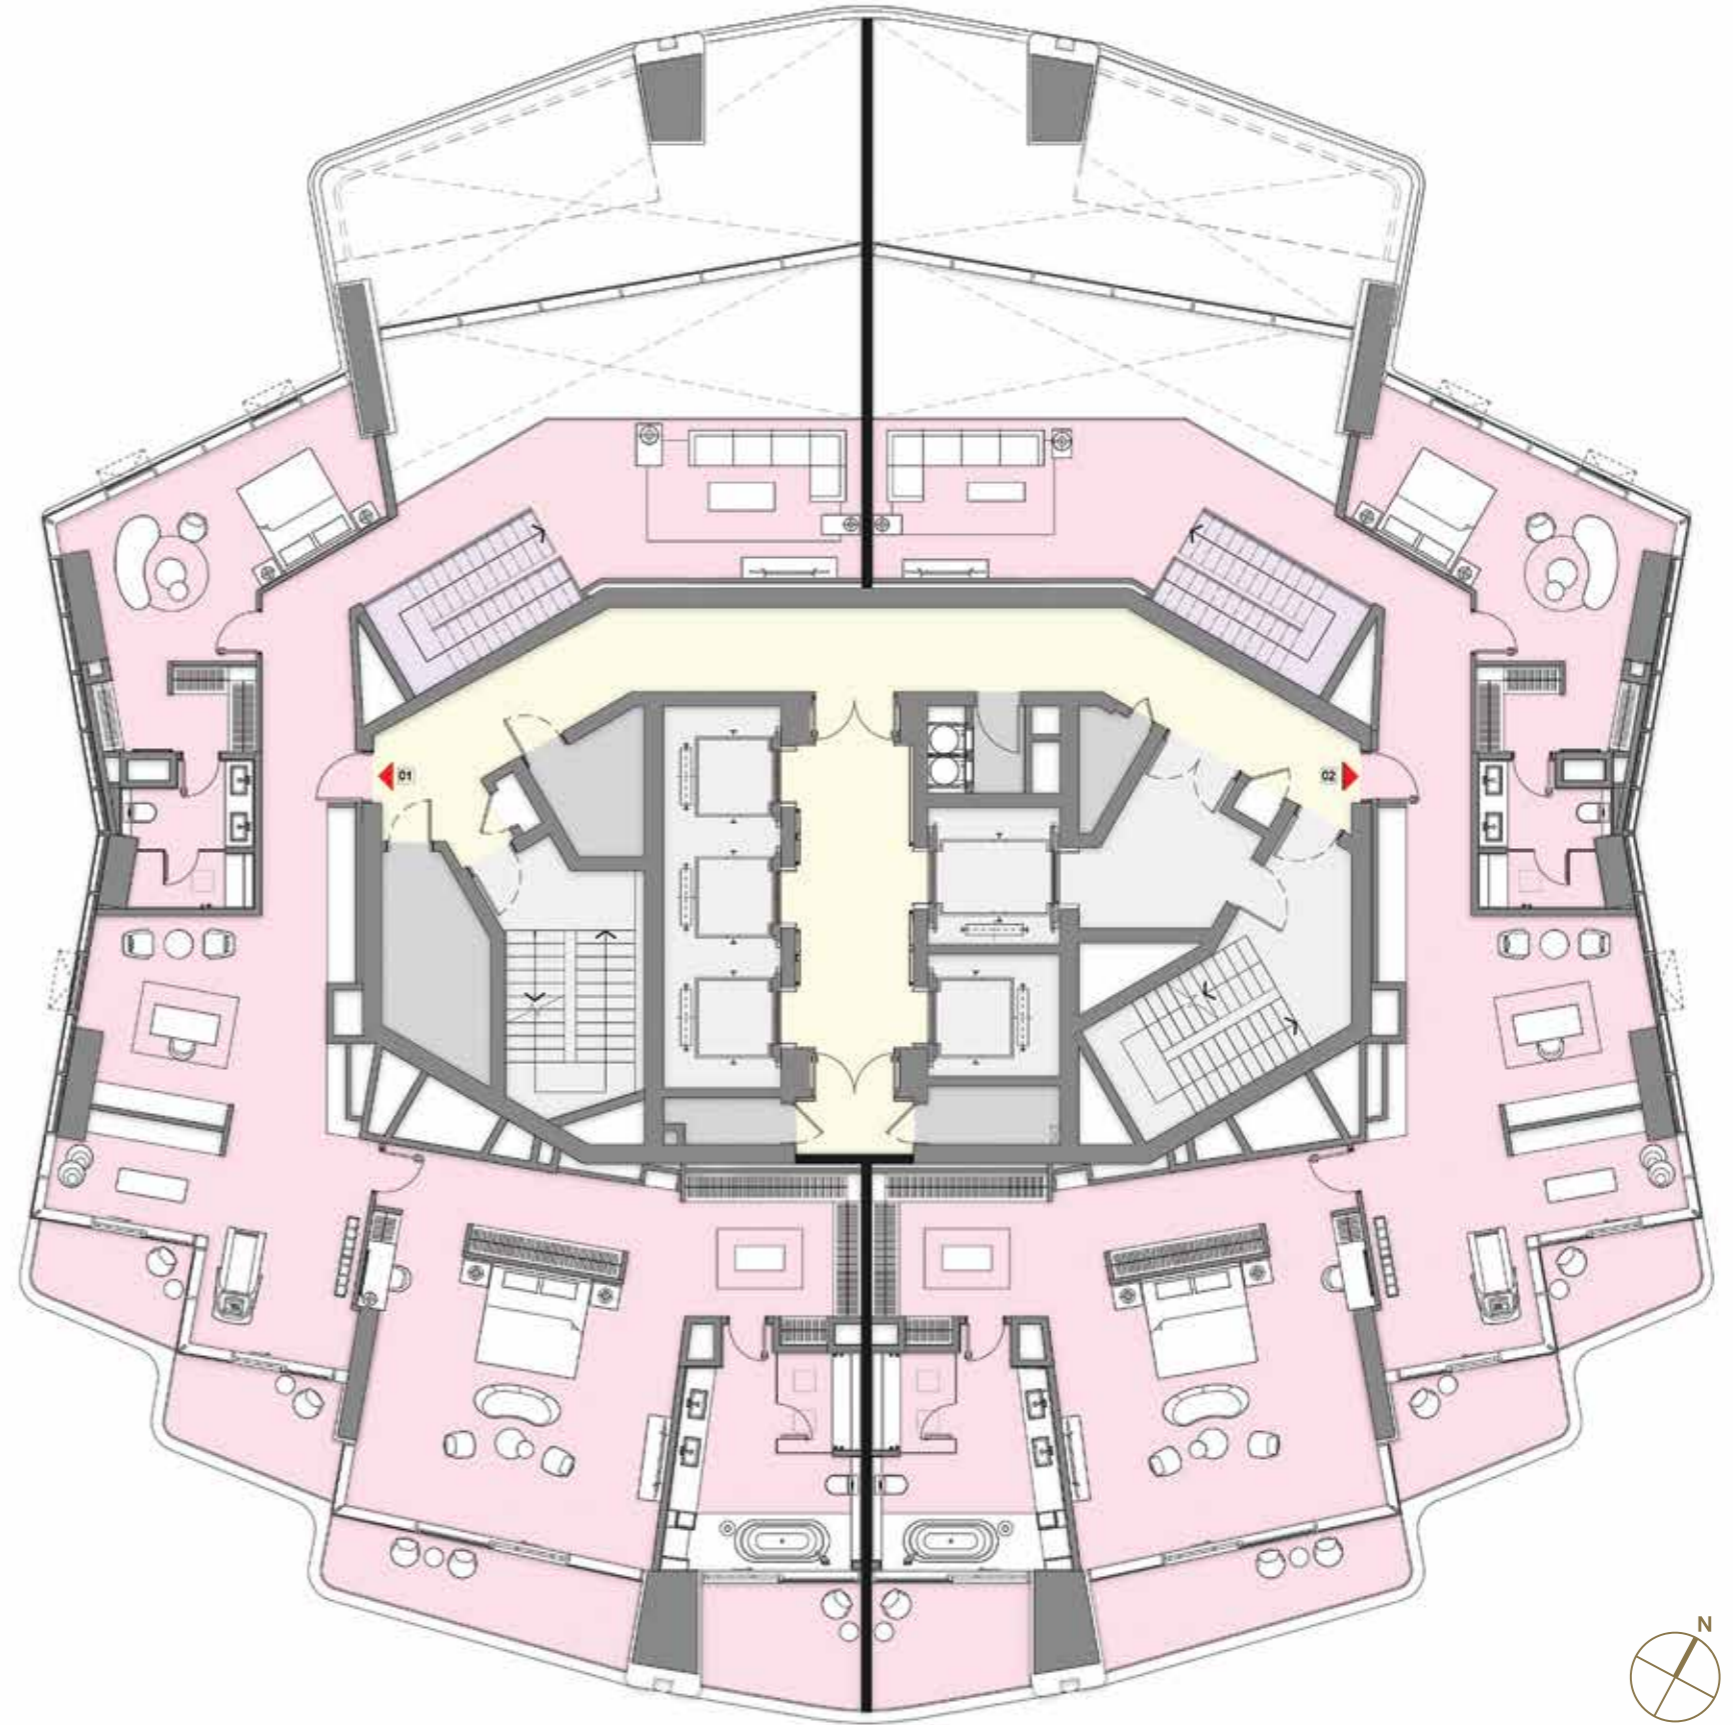

1 & 2 Bedroom Units

- 1 BR-A (07)
- 1 BR-B1 (02, 04)
- 1 BR-C1 (06, 08)
- 1 BR-C2 (03)
- 2 BR-C (01, 05)

TYPICAL FLOORPLANS

Signature Residential Levels

Levels 32 - 39

2 & 3 Bedroom Signature Units

- 2 BR-Signature (04)
- 3 BR-Signature (01, 03)
- 3 BR-Signature (02)

TYPICAL FLOORPLANS

Signature Residential Levels

Levels 40 - 41

4 Bedroom Signature Units

2 Bedroom Signature Units

- 4 BR-Signature (01, 02)
- 2 BR-Signature (03)

LIV
LUX

TYPICAL FLOORPLANS

Penthouse Levels

Levels 42 - 45

4 Bedroom Duplex Penthouses

(UNITS 01, 02)

PENTHOUSE LOWER FLOOR

PENTHOUSE UPPER FLOOR

SUPERLUX PENTHOUSE LOWER FLOOR

LIV
LUX