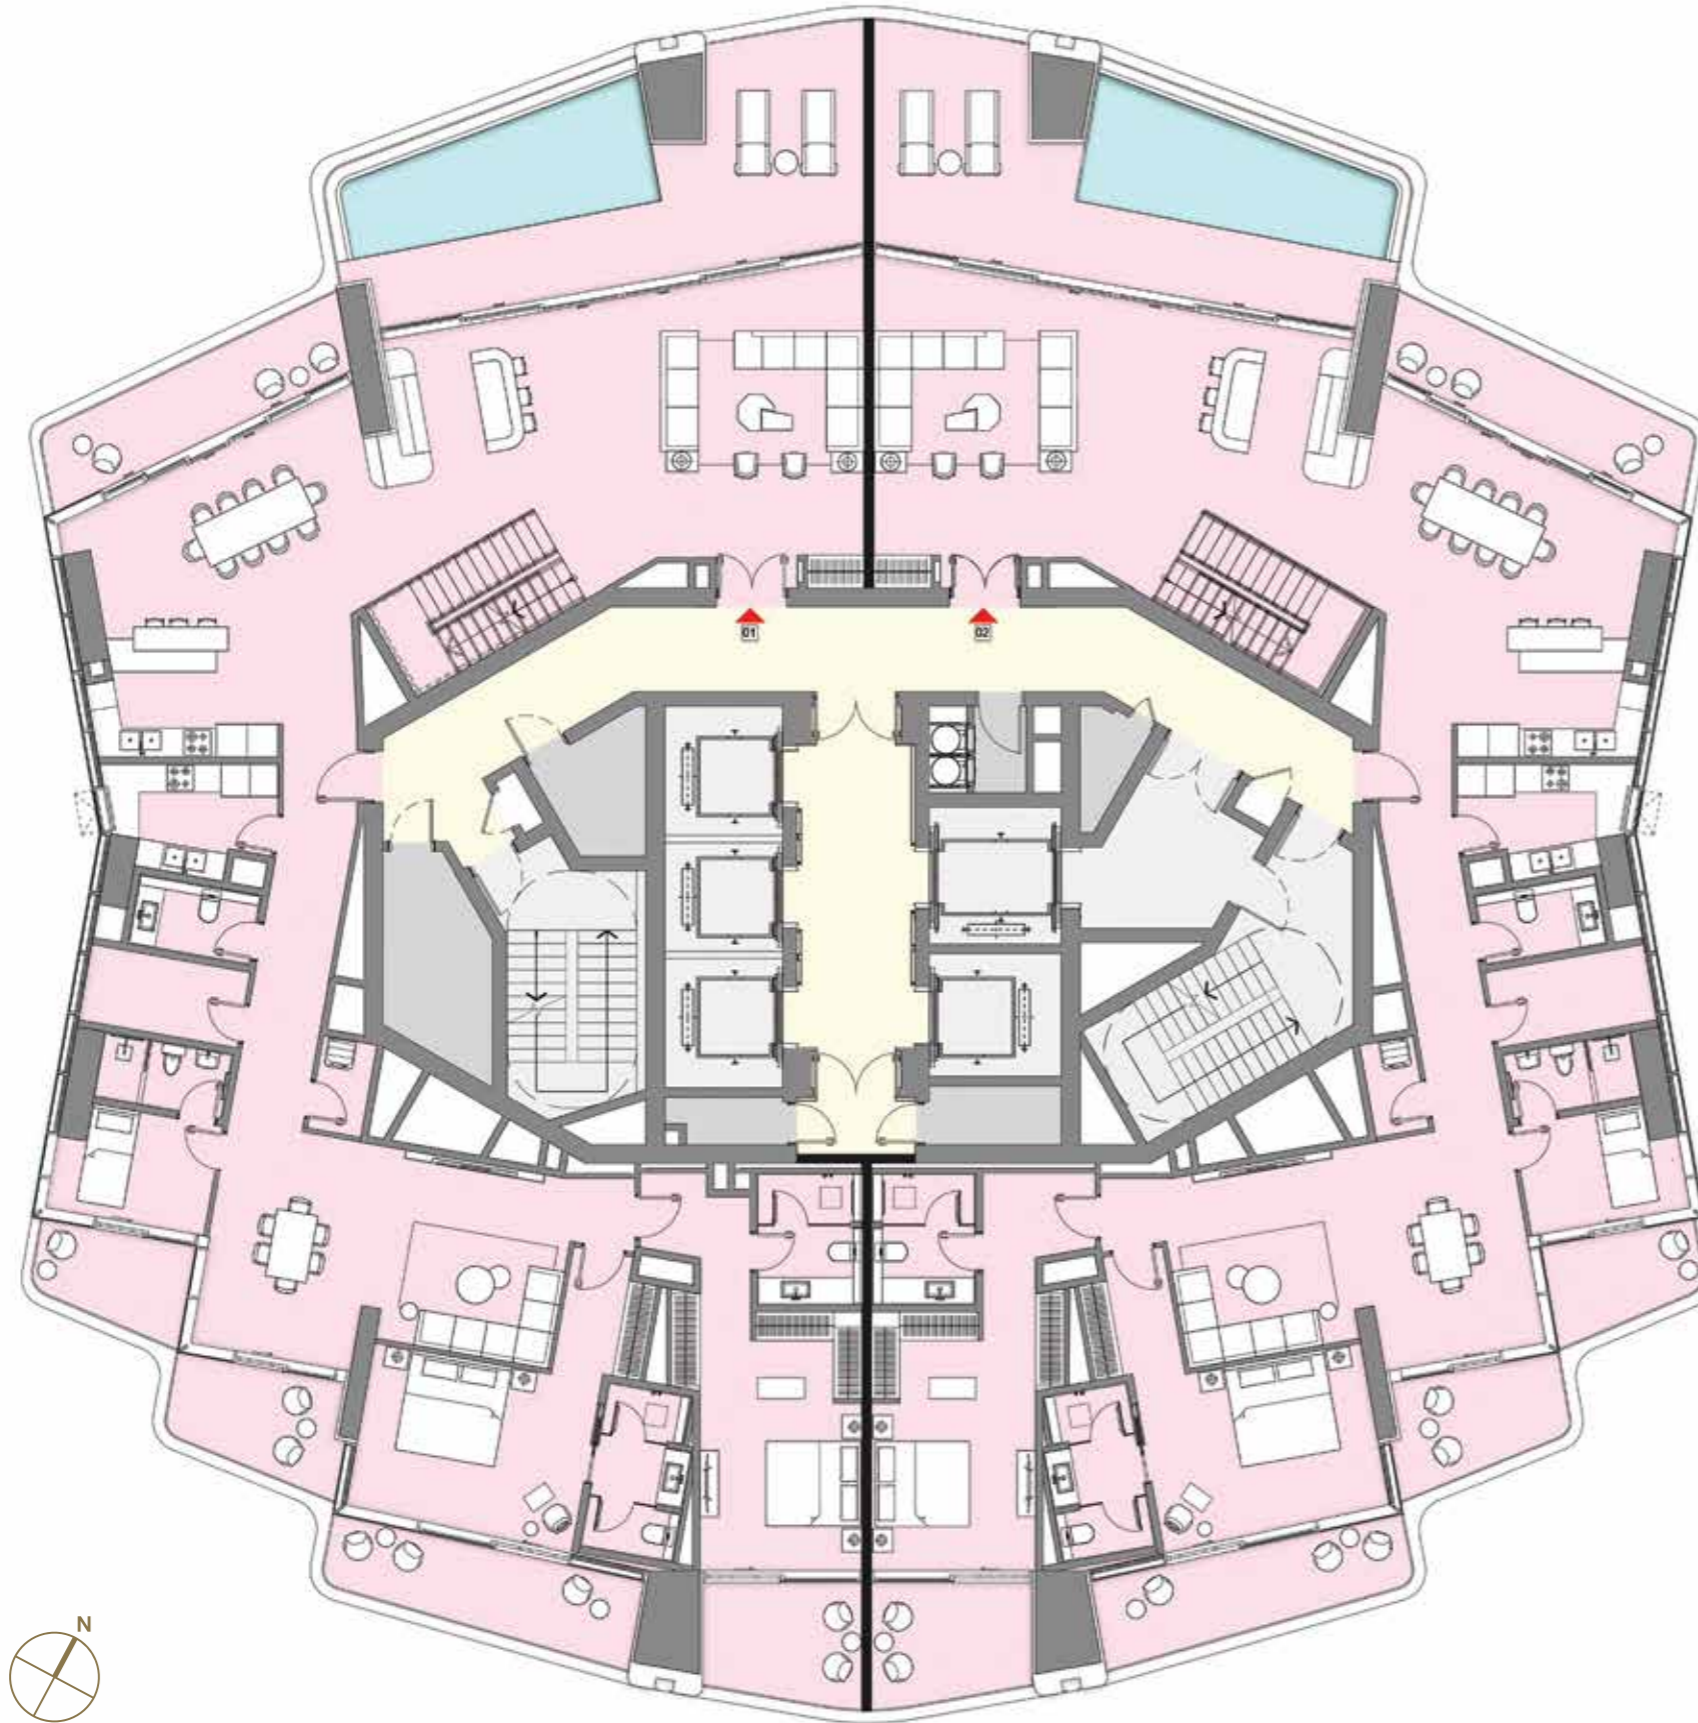

TYPICAL FLOORPLANS

Residential Levels

Levels 08 - 15

1 & 2 Bedroom Units

- 1 BR-A (Units 06)
- 1 BR-C1 (Units 05, 07)
- 2 BR-A (Units 02, 03)
- 2 BR-C (Units 01, 04)

TYPICAL FLOORPLANS

Residential Levels

Levels 16 - 31

1 & 2 Bedroom Units

- 1 BR-A (07)
- 1 BR-B1 (02, 04)
- 1 BR-C1 (06, 08)
- 1 BR-C2 (03)
- 2 BR-C (01, 05)

TYPICAL FLOORPLANS

Signature Residential Levels

Levels 32 - 39

2 & 3 Bedroom Signature Units

- 2 BR-Signature (04)
- 3 BR-Signature (01, 03)
- 3 BR-Signature (02)

TYPICAL FLOORPLANS

Signature Residential Levels

Levels 40 - 41

4 Bedroom Signature Units

2 Bedroom Signature Units

- 4 BR-Signature (01, 02)
- 2 BR-Signature (03)

LIV
LUX

TYPICAL FLOORPLANS

Penthouse Levels

Levels 42 - 45

4 Bedroom Duplex Penthouses

(UNITS 01, 02)

PENTHOUSE LOWER FLOOR

PENTHOUSE UPPER FLOOR

SUPERLUX PENTHOUSE LOWER FLOOR

LIV
LUX