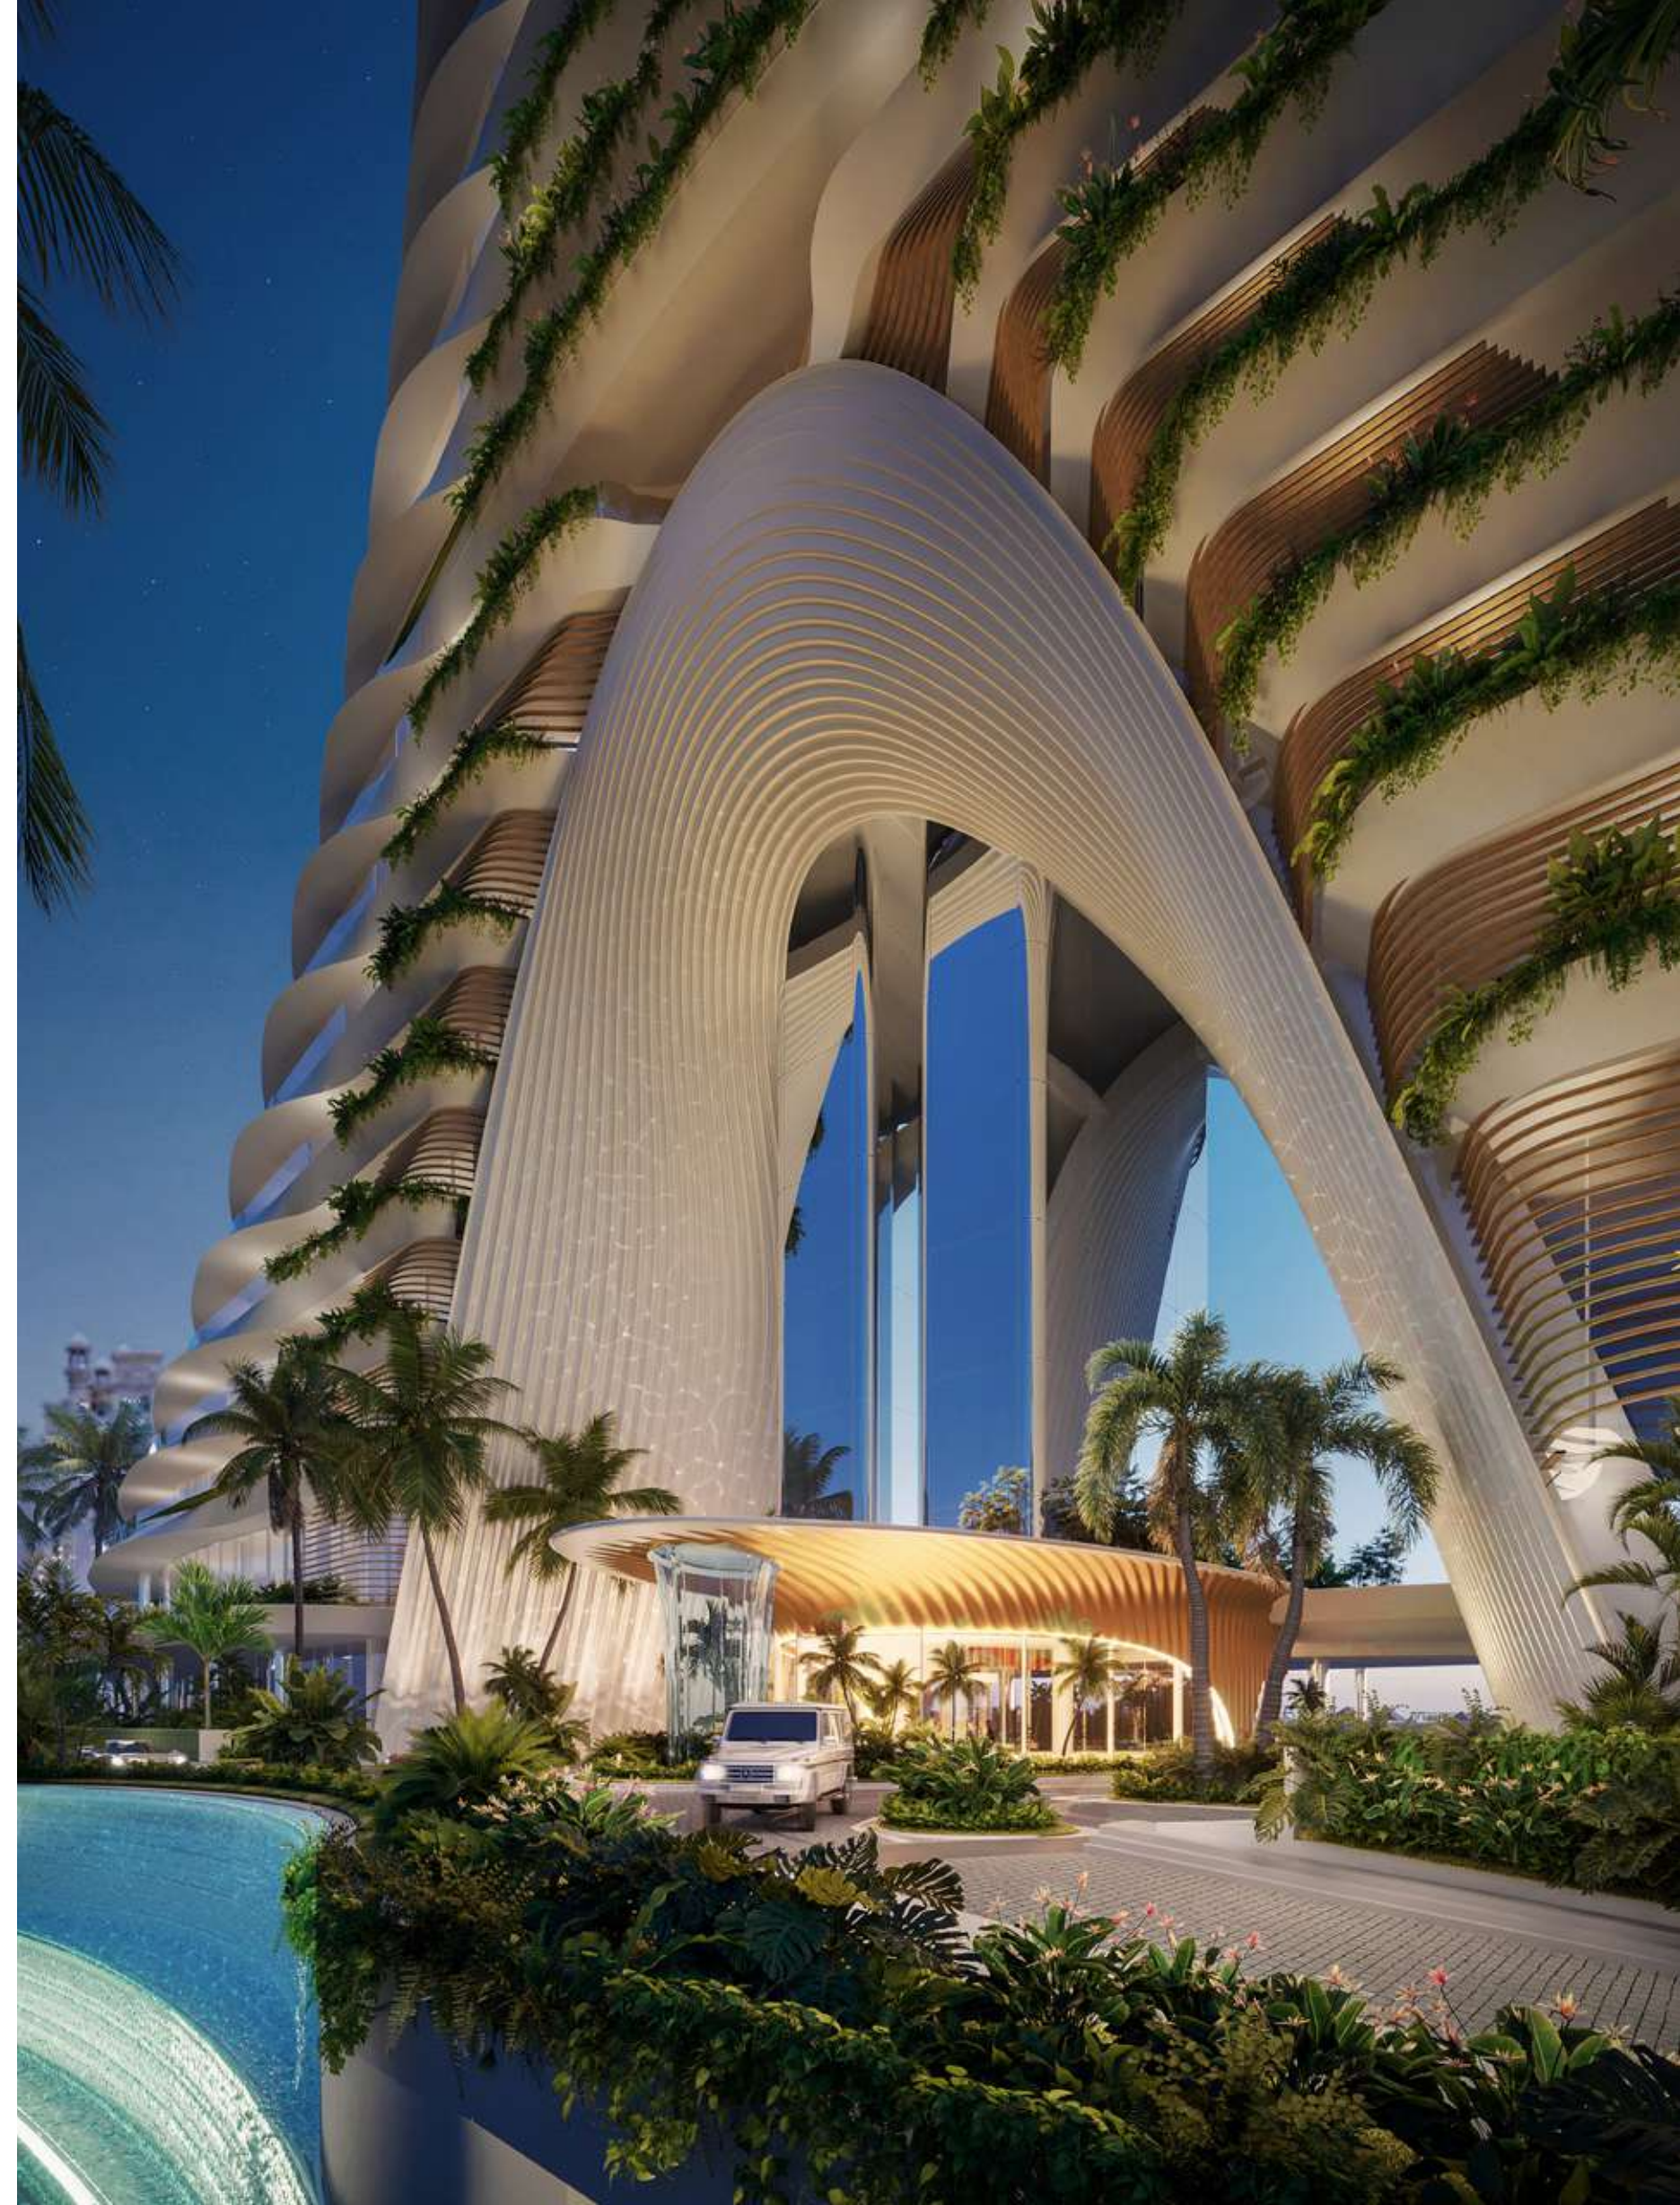

THE MASTERPIECE WITH THE GRANDEST *of* ENTRANCES

A grand entrance that opens up a gateway to an exclusive community and a dawn of new cosmopolitan mode of living.