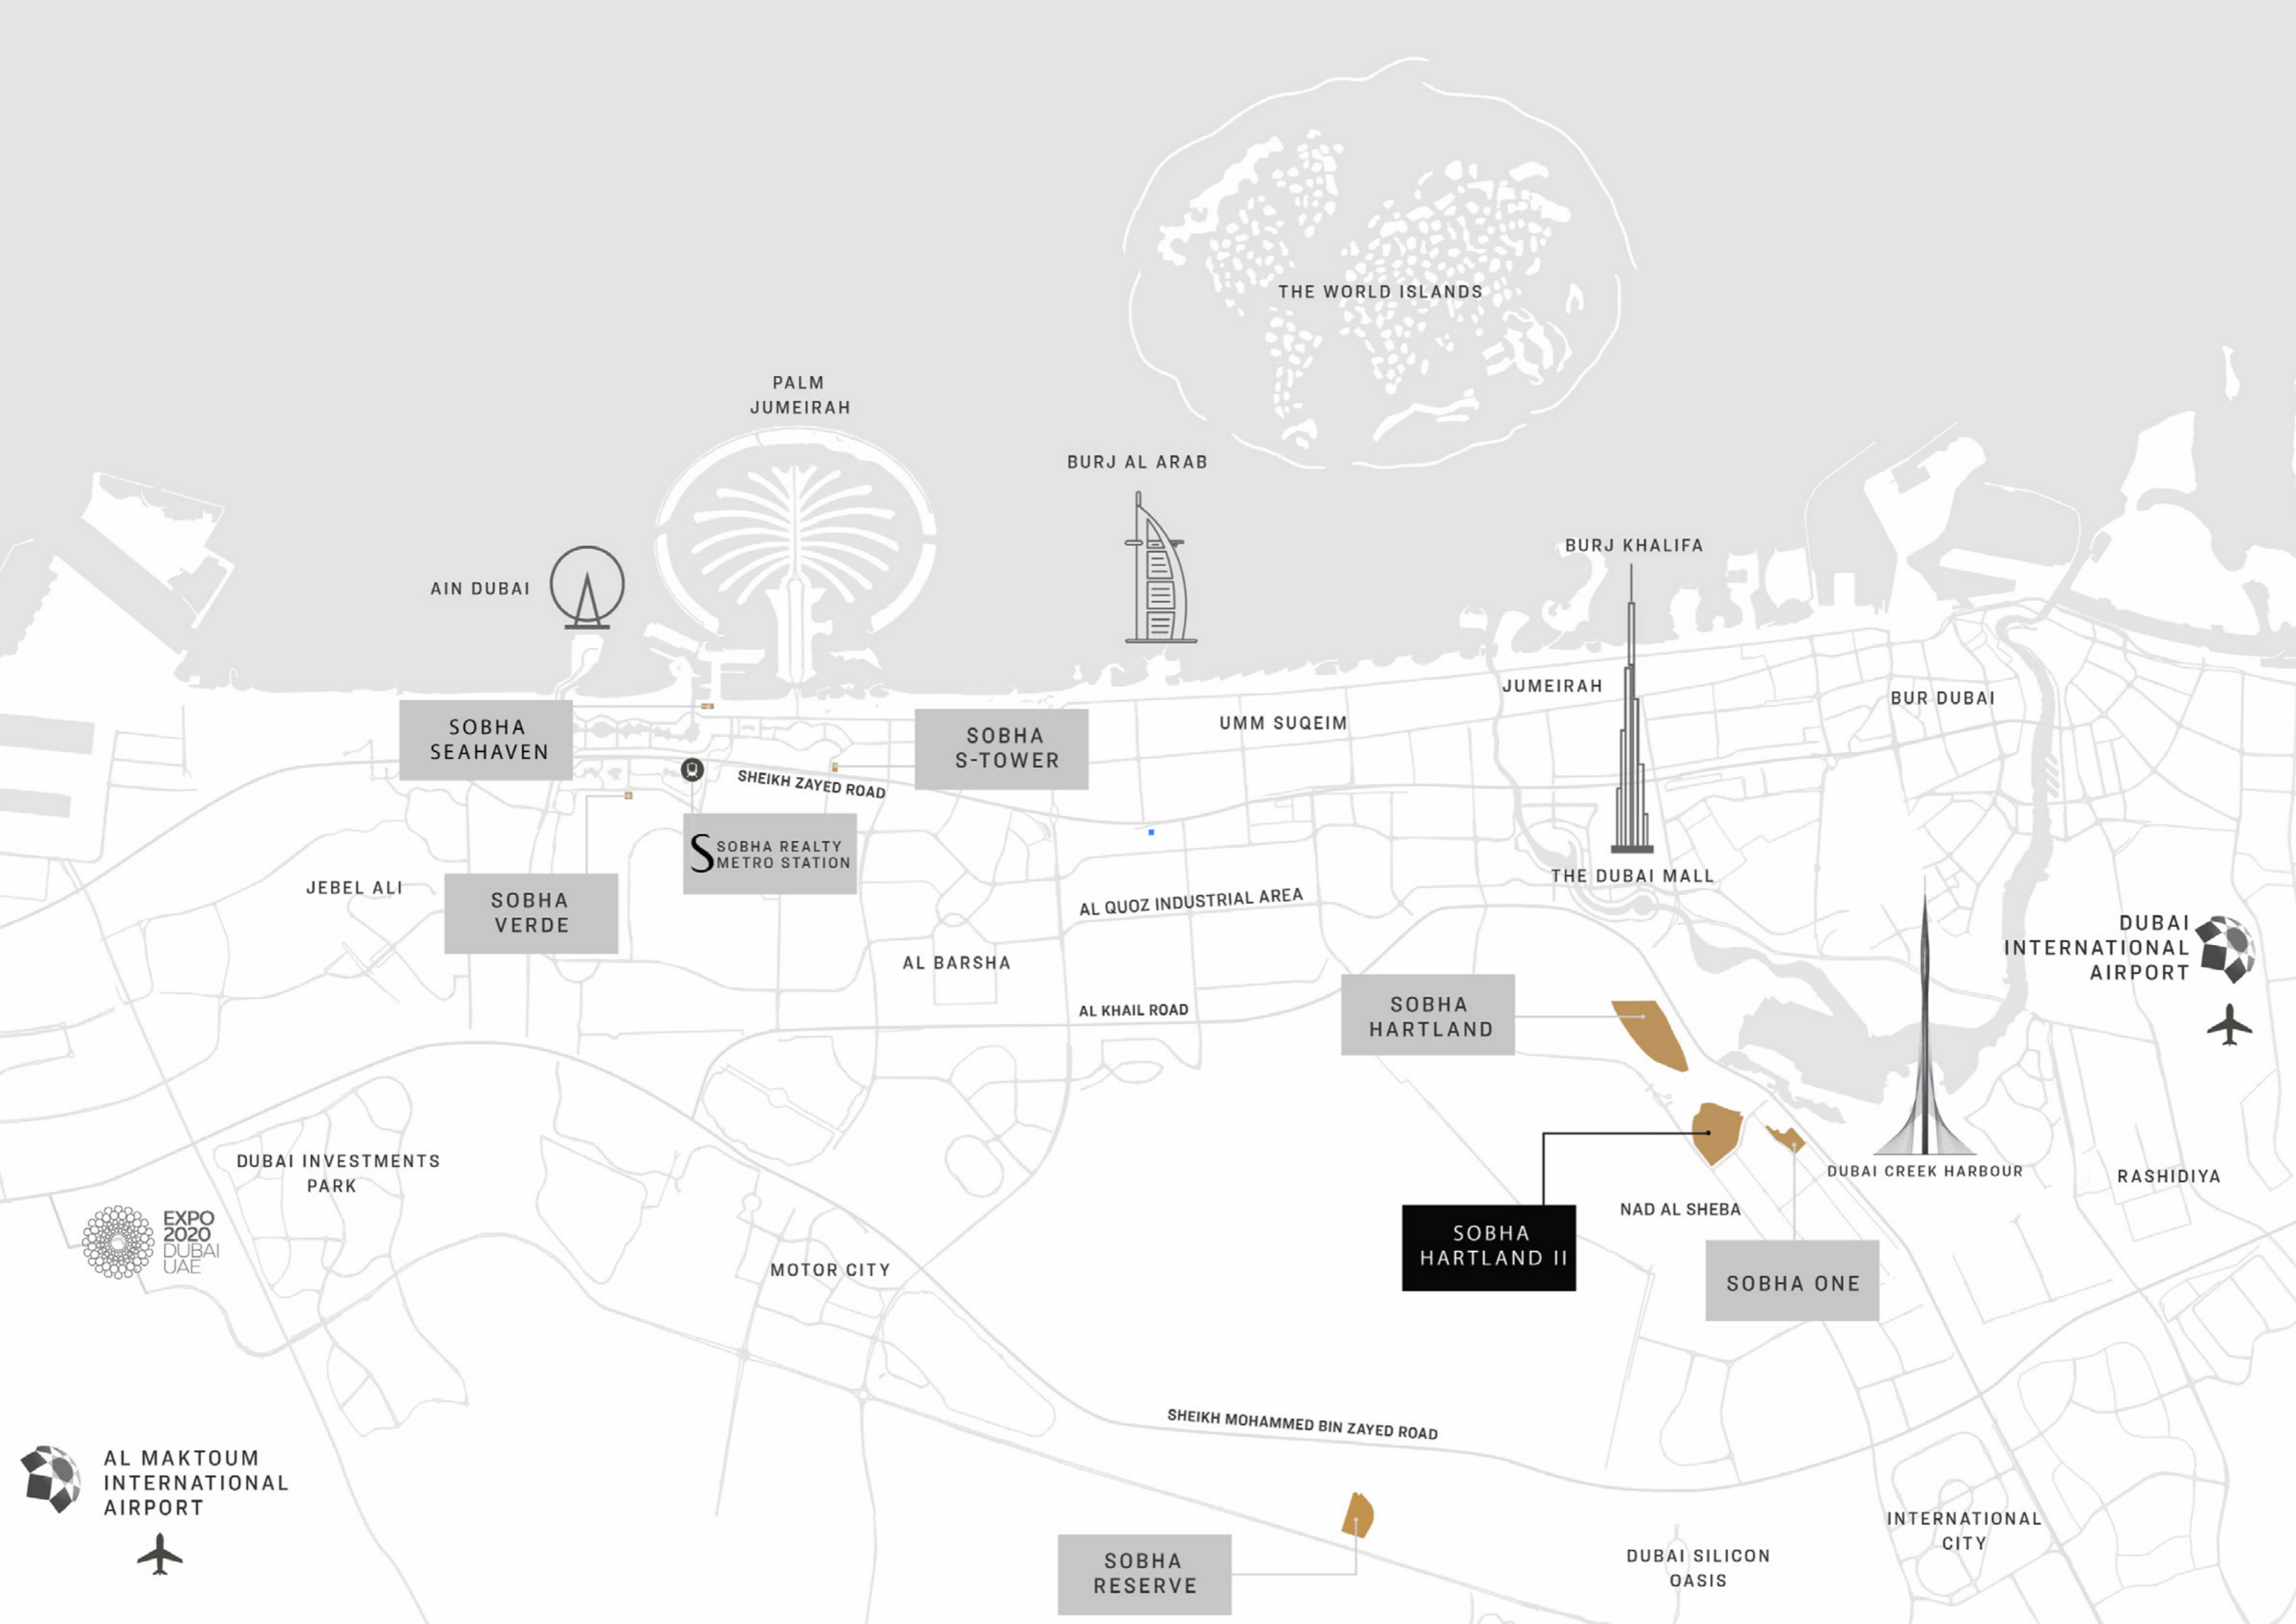

# Views to circle back

*Look all around and be amazed.*

Experience clear views of the Dubai Al Ain Road, the majestic Meydan Racecourse, the pulsating city skyline, the calming waters and the greens.

*Take it up a notch with Sky Gardens and the podium.*

You get the best perspective at 360°

360 RIVERSIDE CRESCENT

Go for the whole 360° Don't settle for a slice of life.

THE WORLD ISLANDS

PALM JUMEIRAH

BURJ AL ARAB

BURJ KHALIFA

AIN DUBAI

JUMEIRAH

BUR DUBAI

**SOBHA SEAHAVEN**

**SOBHA S-TOWER**

UMM SUQEIM

SHEIKH ZAYED ROAD

**S** SOBHA REALTY METRO STATION

THE DUBAI MALL

# Location Map