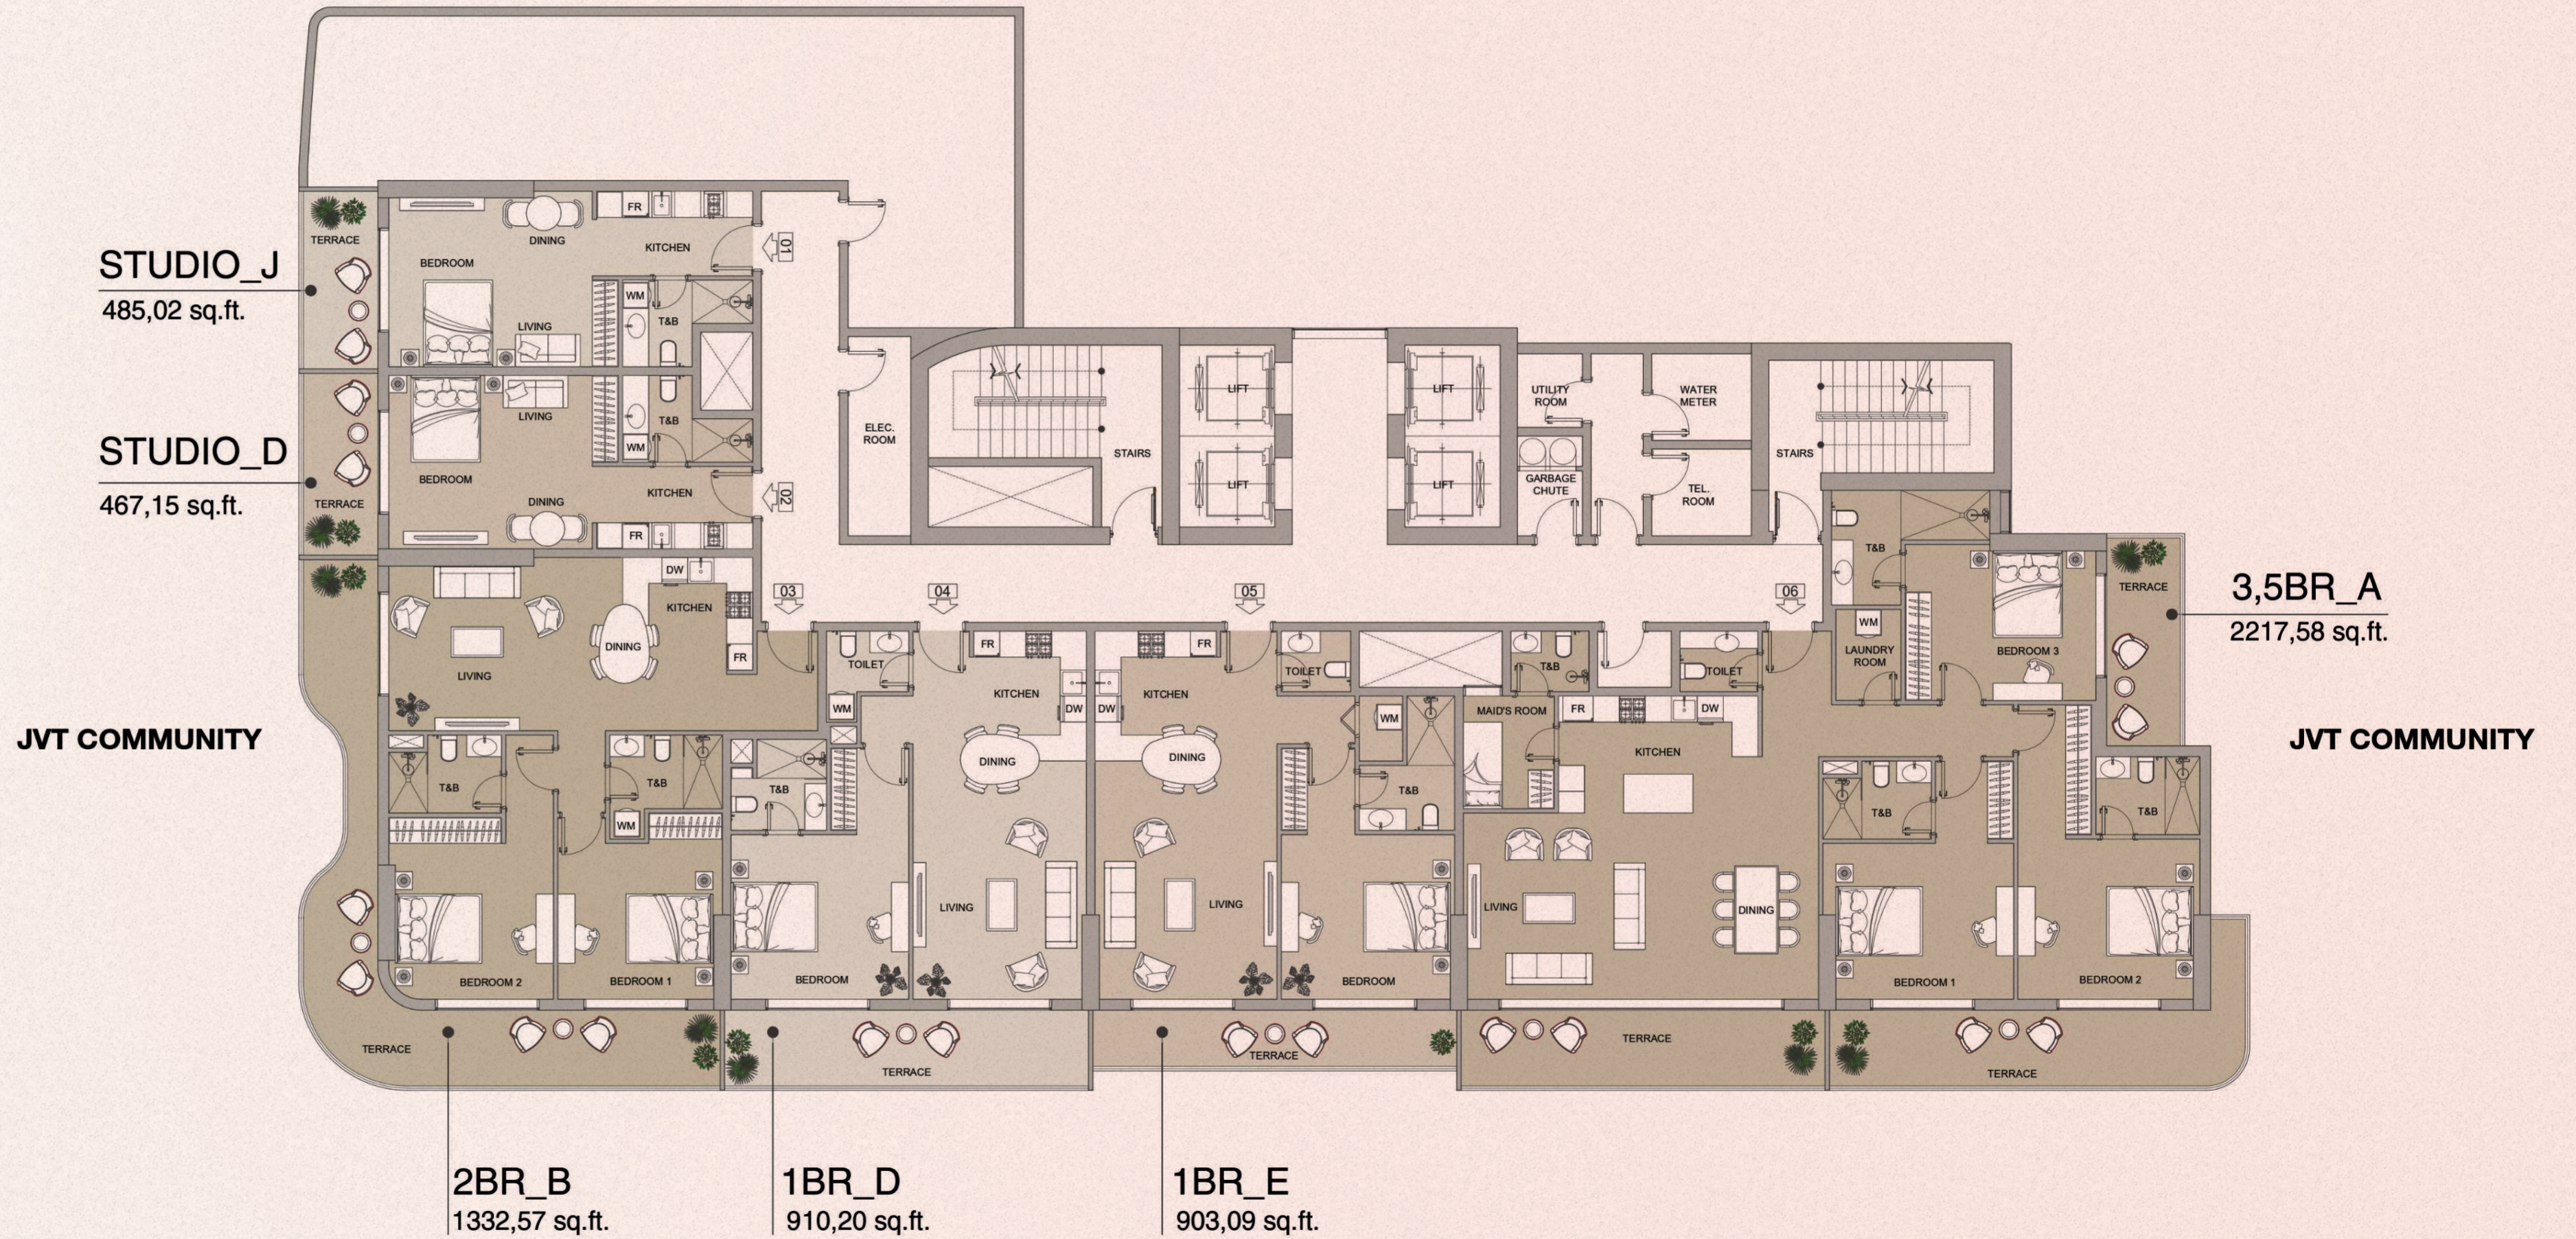

Obj.1

Floor Layouts

V1V1D

R E S I D E N C E

GROUND FLOOR PLAN

V1V1D
RESIDENCE

RETAIL_04
1831,37 sq.ft.

RETAIL_03
1182,41 sq.ft.

RETAIL_02
1082,20 sq.ft.

RETAIL_01
511,29 sq.ft.

V1V1D
RESIDENCE

TYPICAL 2ND-5TH FLOOR PLAN

V1V1D
RESIDENCE

DUBAI MARINA, JUMEIRAH ISLANDS

V1V1D
RESIDENCE

TYPICAL 6TH-13TH FLOOR PLAN

JVT COMMUNITY

DUBAI MARINA, JUMEIRAH ISLANDS

V1VIO
RESIDENCE

TYPICAL 16TH FLOOR PLAN

V1VIO
RESIDENCE

DUBAI MARINA, JUMEIRAH ISLANDS

V1VIO
RESIDENCE

V1V10

R E S I D E N C E

Obj.1