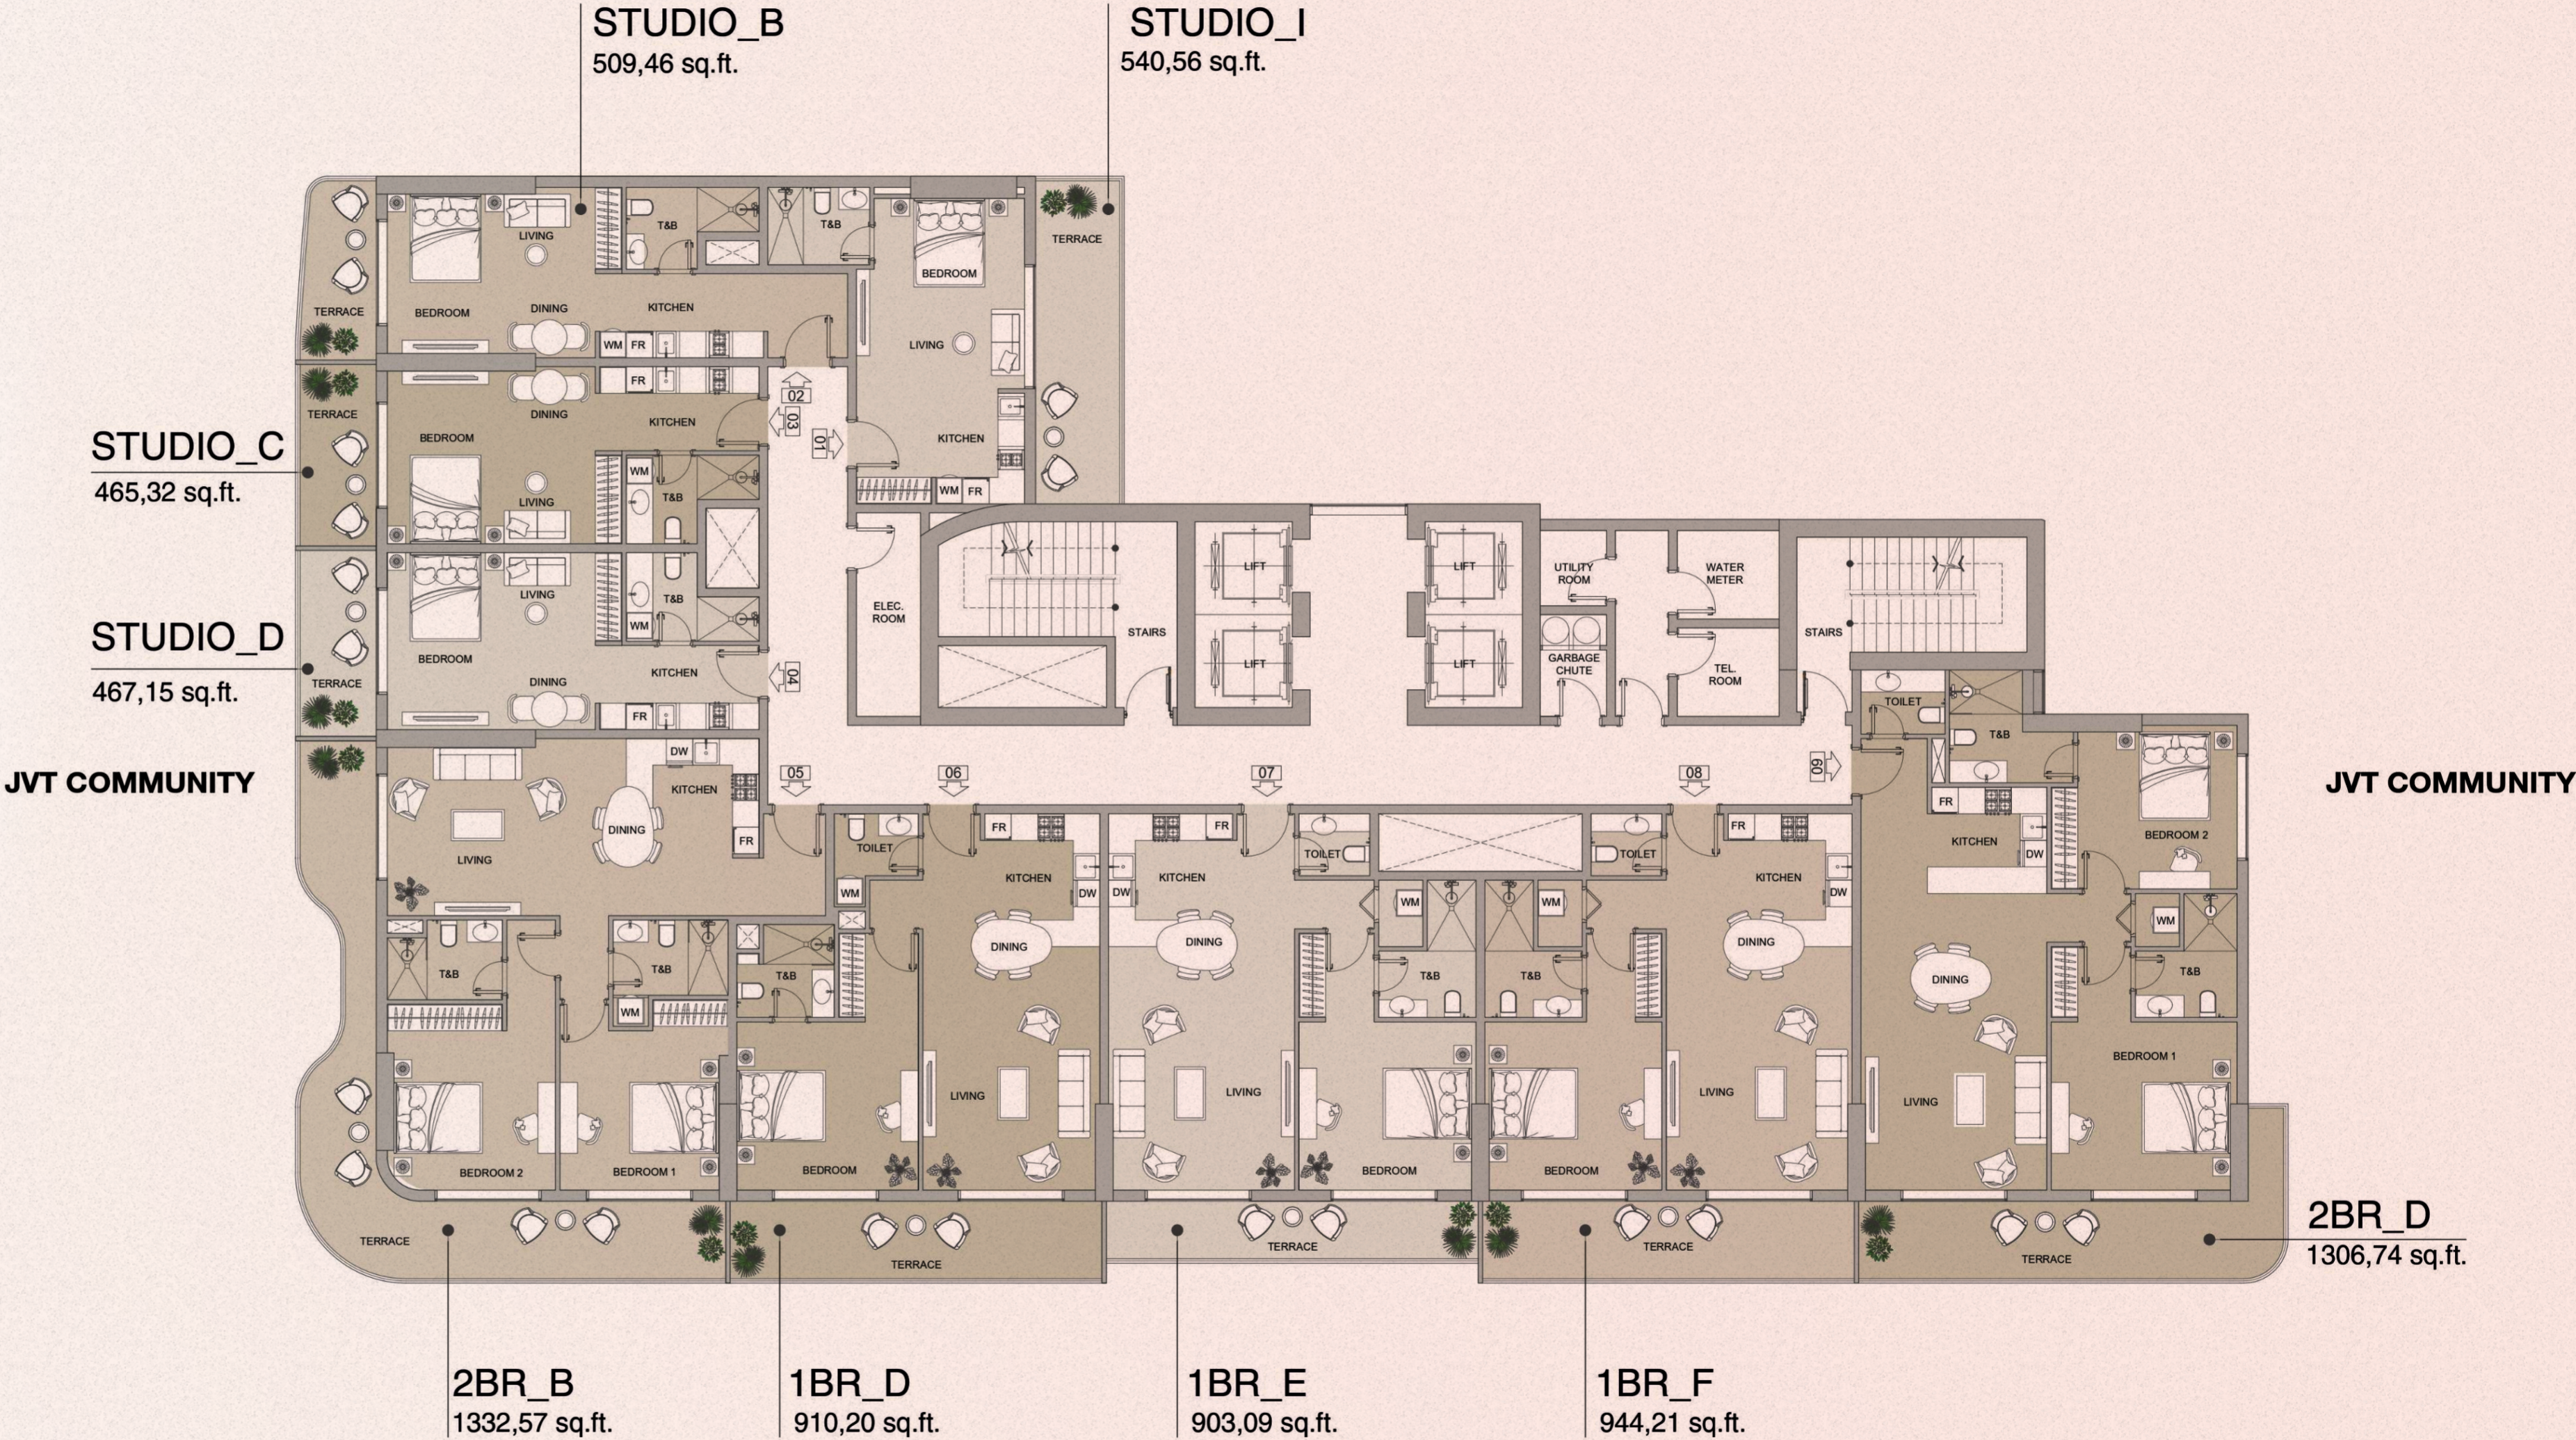

Obj.1

Floor Layouts

V1V1D

R E S I D E N C E

GROUND FLOOR PLAN

V1V1D
RESIDENCE

RETAIL_04
1831,37 sq.ft.

RETAIL_03
1182,41 sq.ft.

RETAIL_02
1082,20 sq.ft.

RETAIL_01
511,29 sq.ft.

V1V1D
RESIDENCE

TYPICAL 2ND-5TH FLOOR PLAN

V1V1D
RESIDENCE

DUBAI MARINA, JUMEIRAH ISLANDS

V1V1D
RESIDENCE

TYPICAL 6TH-13TH FLOOR PLAN

V1V1D
RESIDENCE

JVT COMMUNITY

JVT COMMUNITY

DUBAI MARINA, JUMEIRAH ISLANDS

V1V1D
RESIDENCE

TYPICAL 14TH-15TH FLOOR PLAN

V1VIO
RESIDENCE

JVT COMMUNITY