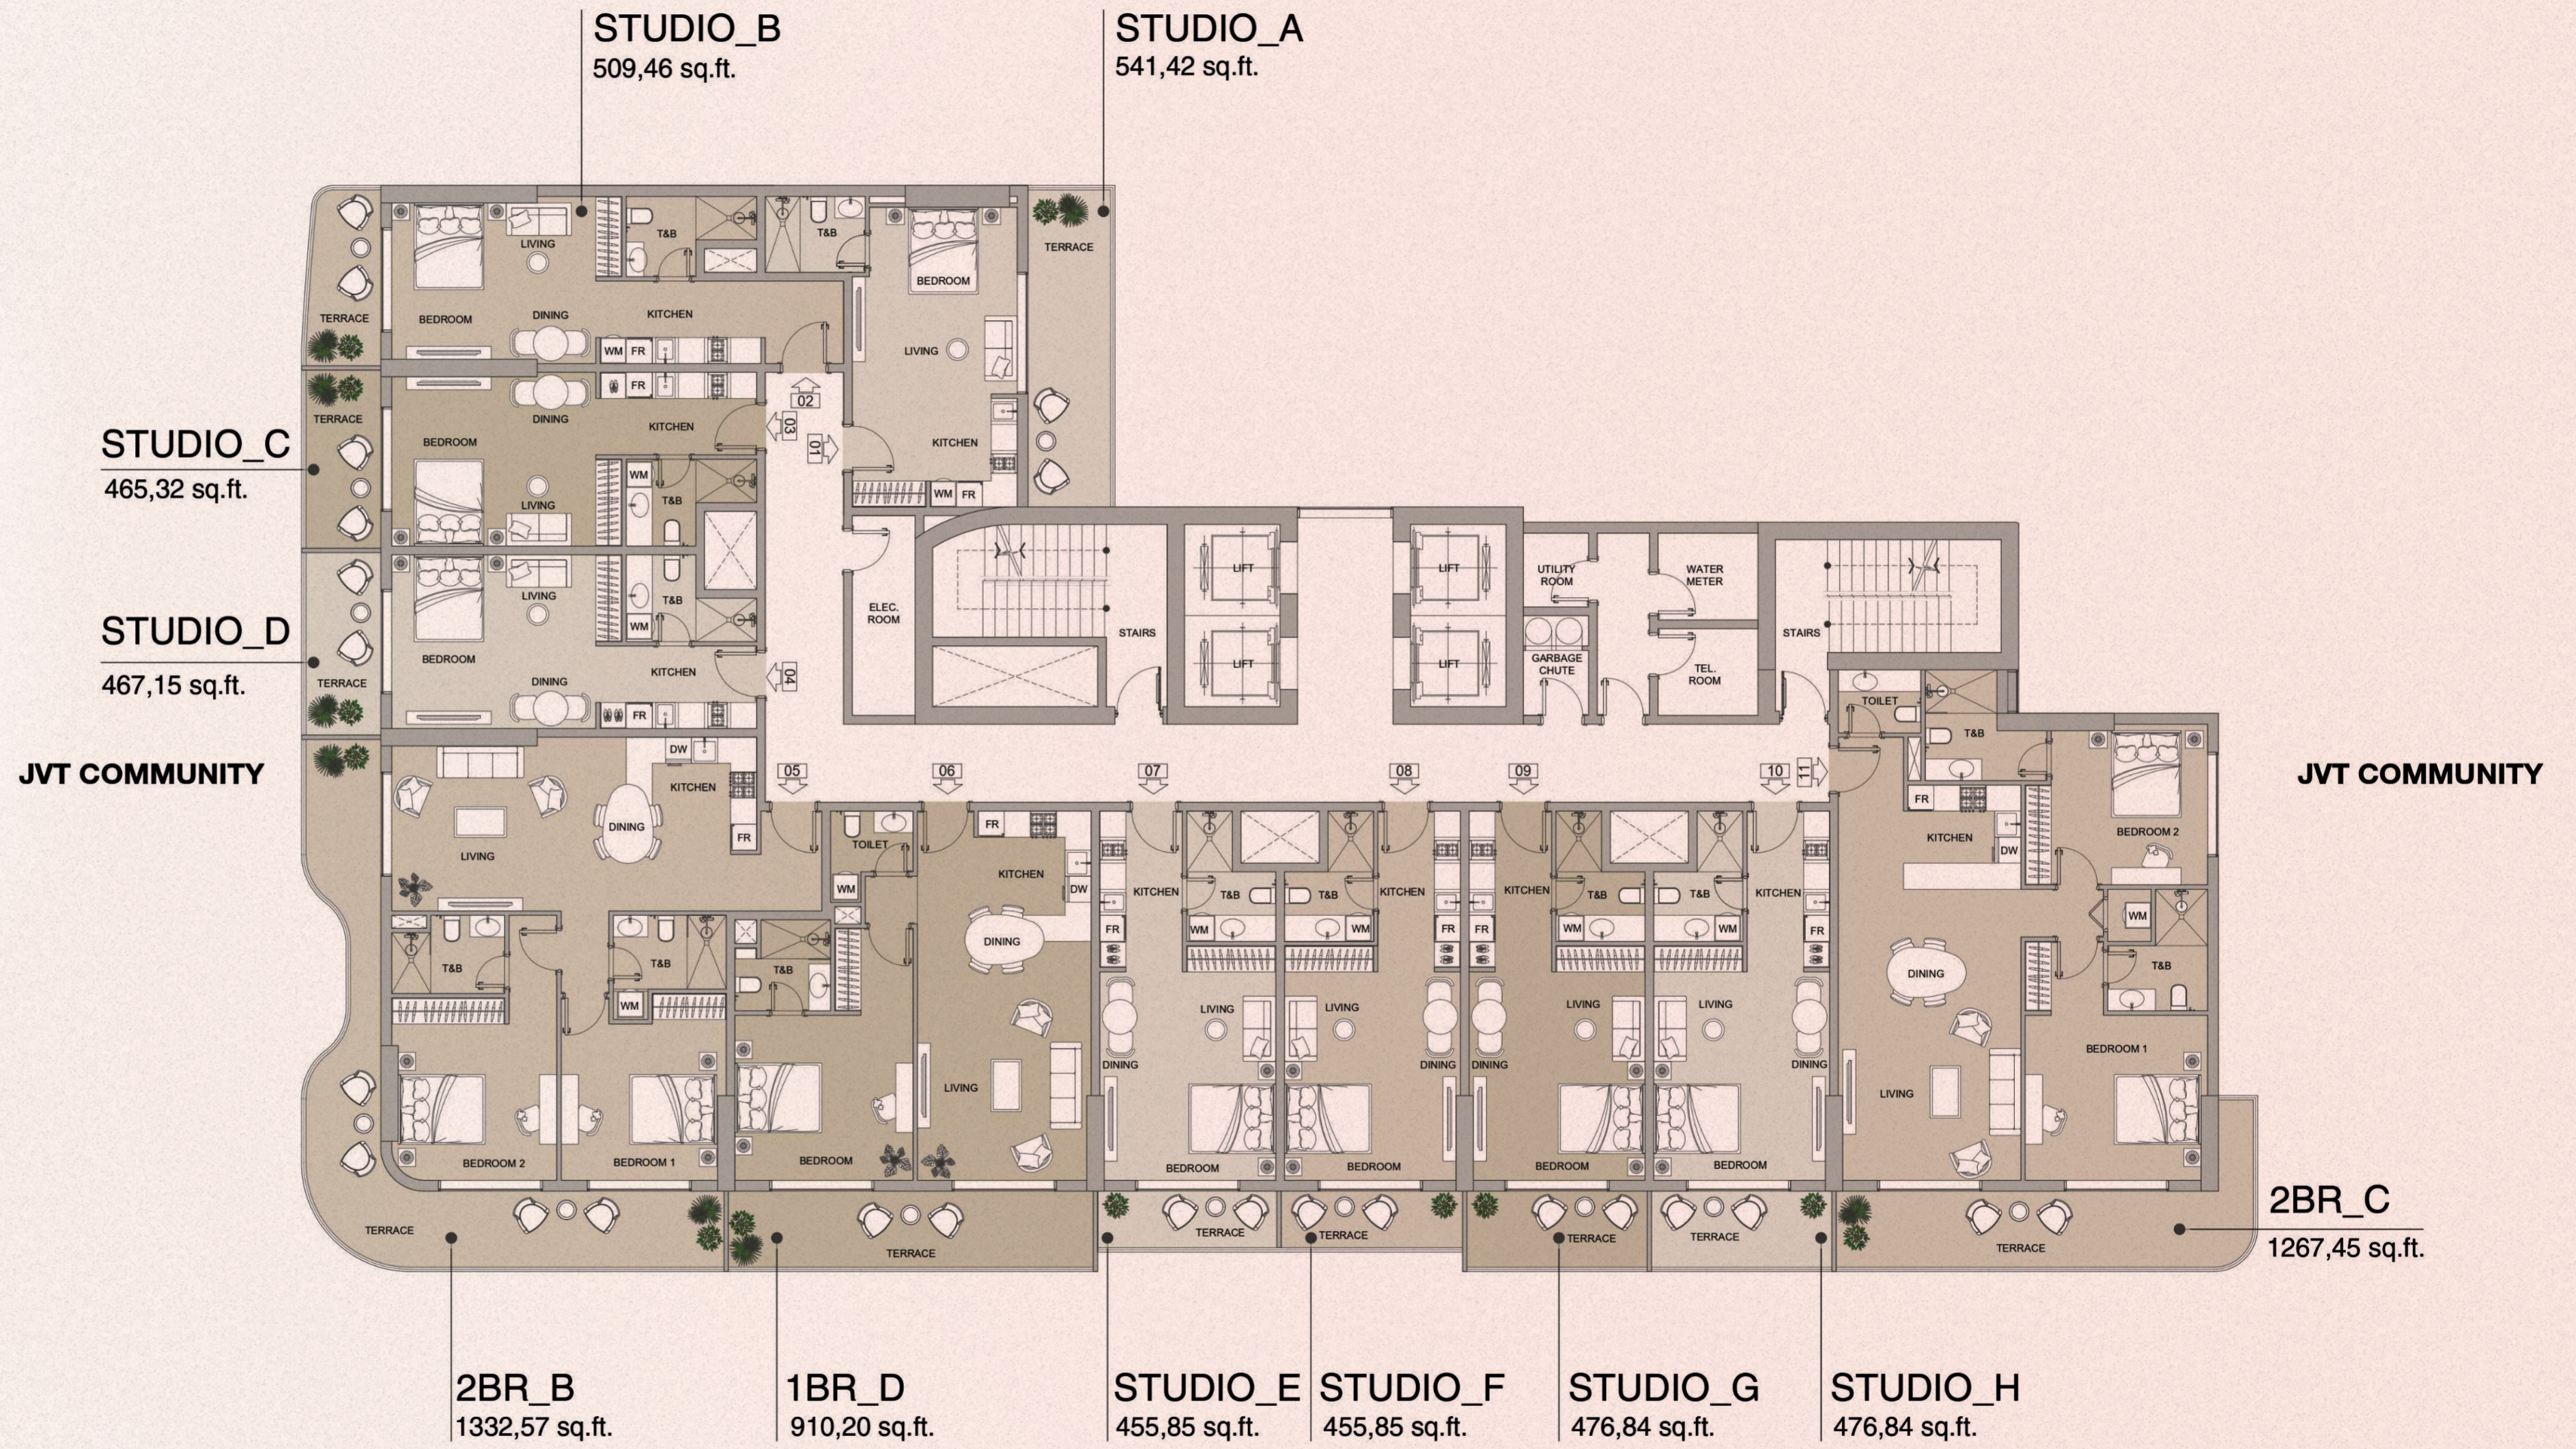

Obj.1

Floor Layouts

V1V1D

R E S I D E N C E

GROUND FLOOR PLAN

V1V1D
RESIDENCE

RETAIL_04
1831,37 sq.ft.

RETAIL_03
1182,41 sq.ft.

RETAIL_02
1082,20 sq.ft.

RETAIL_01
511,29 sq.ft.

V1V1D
RESIDENCE

TYPICAL 2ND-5TH FLOOR PLAN

V1V1D
RESIDENCE

DUBAI MARINA, JUMEIRAH ISLANDS

V1V1D
RESIDENCE

TYPICAL 6TH-13TH FLOOR PLAN

V1V1D
RESIDENCE

JVT COMMUNITY

JVT COMMUNITY

DUBAI MARINA, JUMEIRAH ISLANDS

V1V1D
RESIDENCE

TYPICAL 14TH-15TH FLOOR PLAN

V1VIO
RESIDENCE

JVT COMMUNITY