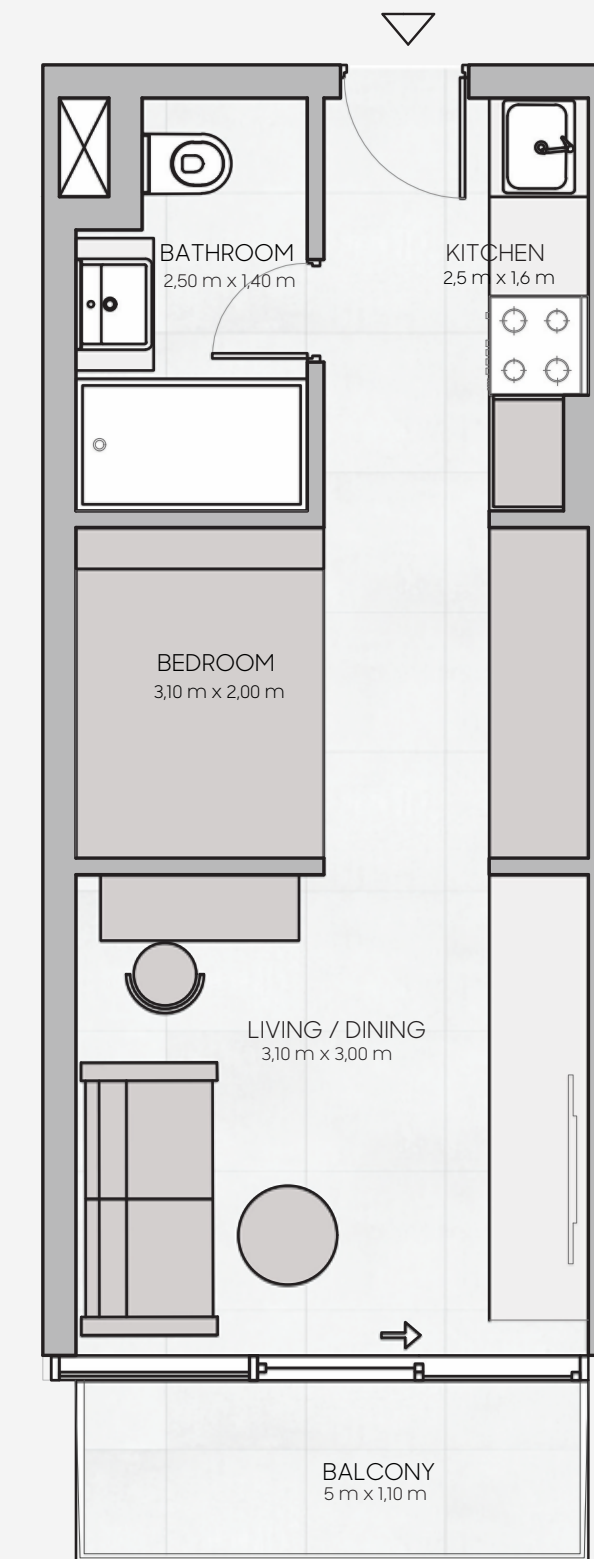

THE
COMUNITY

FLOOR PLANS

Studio Apartment

Series 03 - Floor 6-17

BUA	306.02 sq.ft.
-----	---------------

Studio Apartment

Series 04 - Floor 6-17

BUA	304.94 sq.ft.
-----	---------------

* All images used are for illustrative purposes only and do not represent the actual size, features, specifications, fittings and furnishing. All materials, dimensions, and drawings are approximate only.

Studio Apartment

Series 05 - Floor 6-17

BUA	302.58 sq.ft.
-----	---------------

Studio Apartment

Series 06 - Floor 6-17

BUA	271.47 sq.ft.
-----	---------------

* All images used are for illustrative purposes only and do not represent the actual size, features, specifications, fittings and furnishing. All materials, dimensions, and drawings are approximate only.