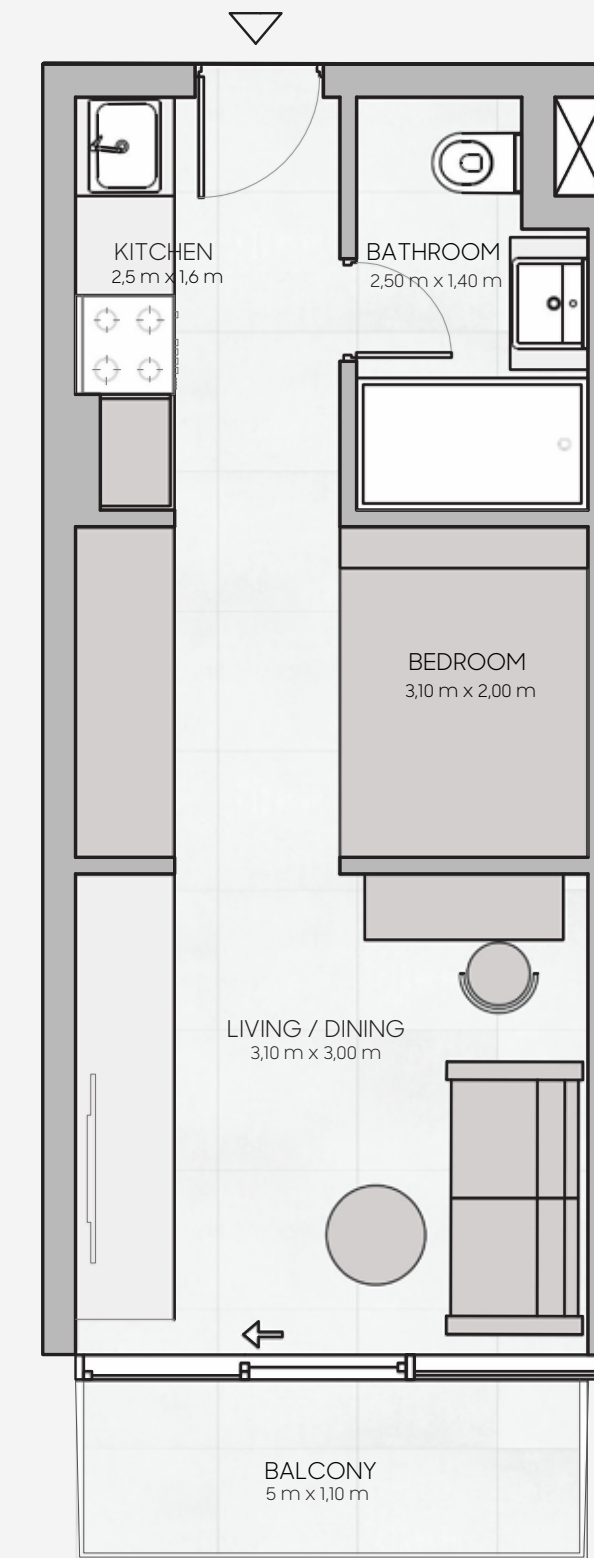

THE
COMUNITY

FLOOR PLANS

Studio Apartment

Series 03 - Floor 6-17

BUA	306.02 sq.ft.
-----	---------------

Studio Apartment

Series 04 - Floor 6-17

BUA	304.94 sq.ft.
-----	---------------

* All images used are for illustrative purposes only and do not represent the actual size, features, specifications, fittings and furnishing. All materials, dimensions, and drawings are approximate only.

Studio Apartment

Series 05 - Floor 6-17

BUA	302.58 sq.ft.
-----	---------------

Studio Apartment

Series 06 - Floor 6-17

BUA	271.47 sq.ft.
-----	---------------

* All images used are for illustrative purposes only and do not represent the actual size, features, specifications, fittings and furnishing. All materials, dimensions, and drawings are approximate only.