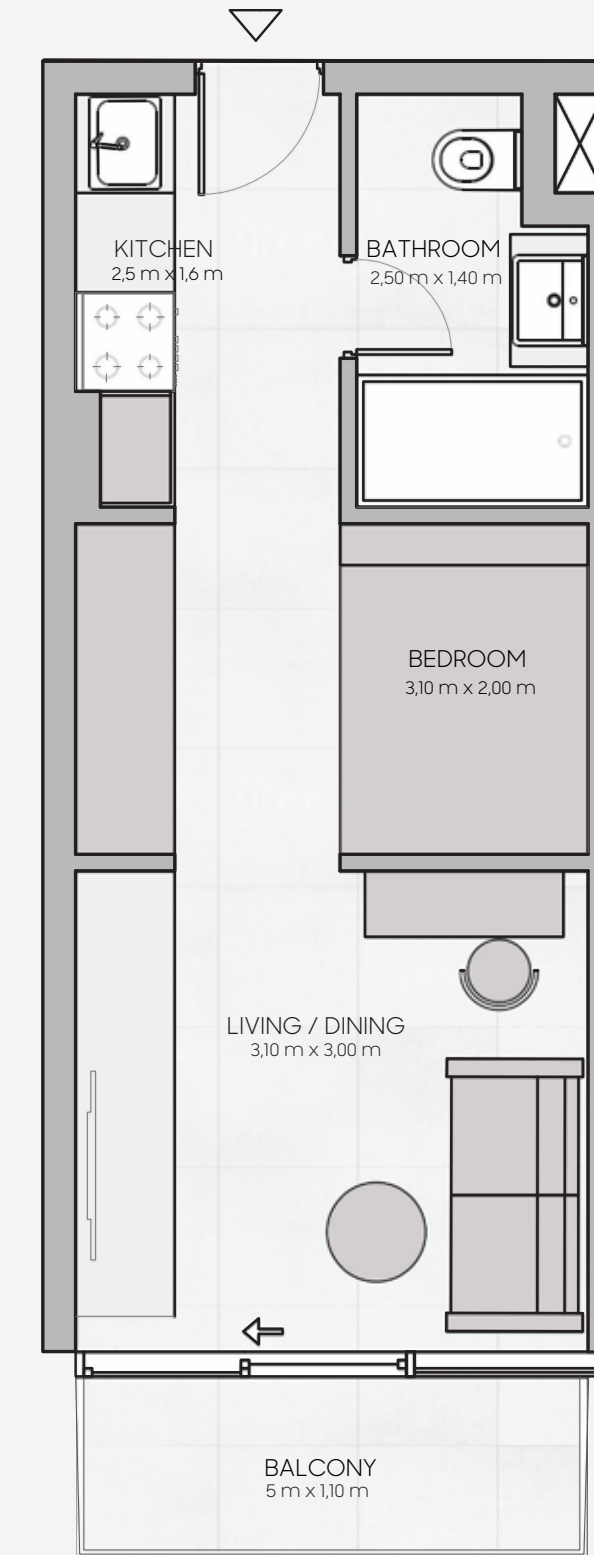

THE
COMUNITY

FLOOR PLANS

Studio Apartment

Series 03 - Floor 6-17

BUA	306.02 sq.ft.
-----	---------------

Studio Apartment

Series 04 - Floor 6-17

BUA	304.94 sq.ft.
-----	---------------

* All images used are for illustrative purposes only and do not represent the actual size, features, specifications, fittings and furnishing. All materials, dimensions, and drawings are approximate only.

Studio Apartment

Series 05 - Floor 6-17

BUA	302.58 sq.ft.
-----	---------------

Studio Apartment

Series 06 - Floor 6-17

BUA	271.47 sq.ft.
-----	---------------

* All images used are for illustrative purposes only and do not represent the actual size, features, specifications, fittings and furnishing. All materials, dimensions, and drawings are approximate only.