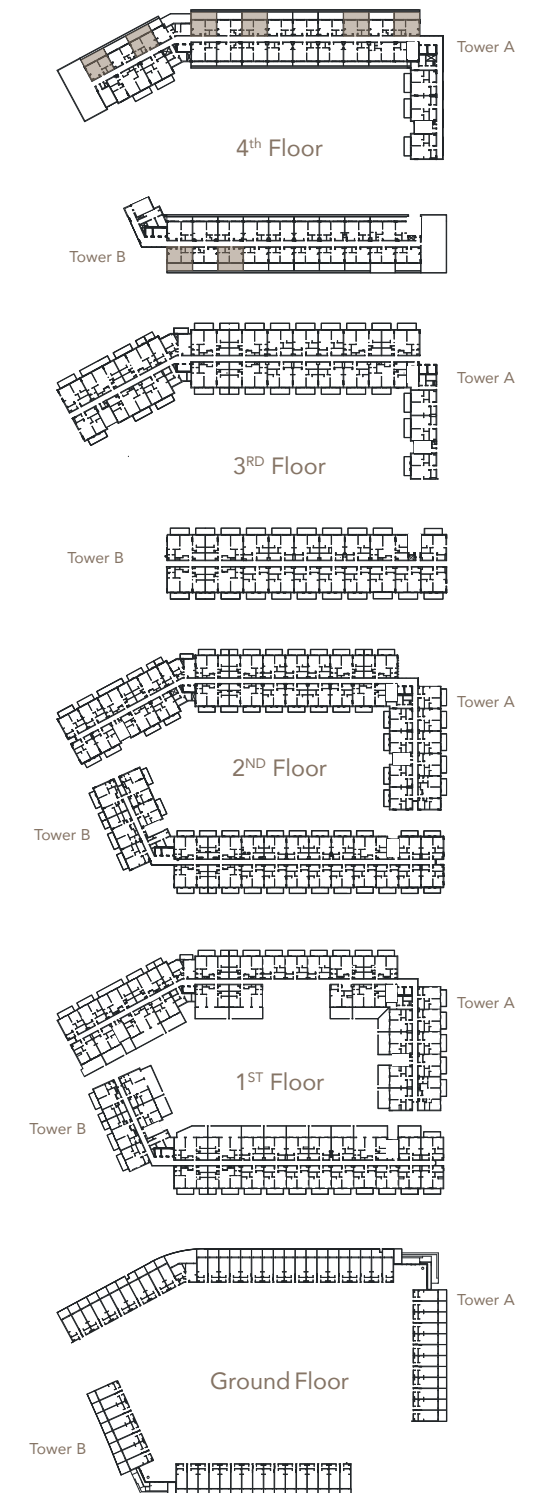

OAKLEY

S Q U A R E R E S I D E N C E S

1 BEDROOM TYPE 6

Internal Living Area 417.42 sq.ft.

Outdoor Living Area 260.38 sq.ft.

Total Living Area 677.80 sq.ft.