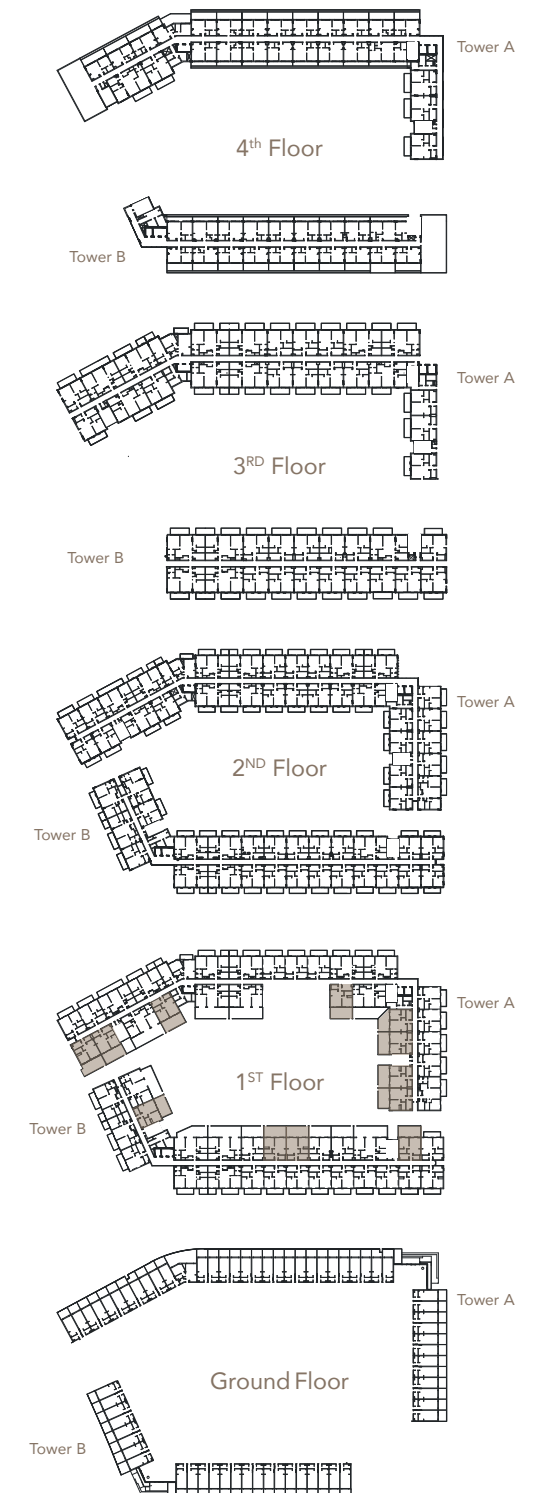

OAKLEY

S Q U A R E R E S I D E N C E S

1 BEDROOM TYPE 10A

Internal Living Area 667.58 sq.ft.

Outdoor Living Area 343.69 sq.ft.

Total Living Area 1,011.27 sq.ft.