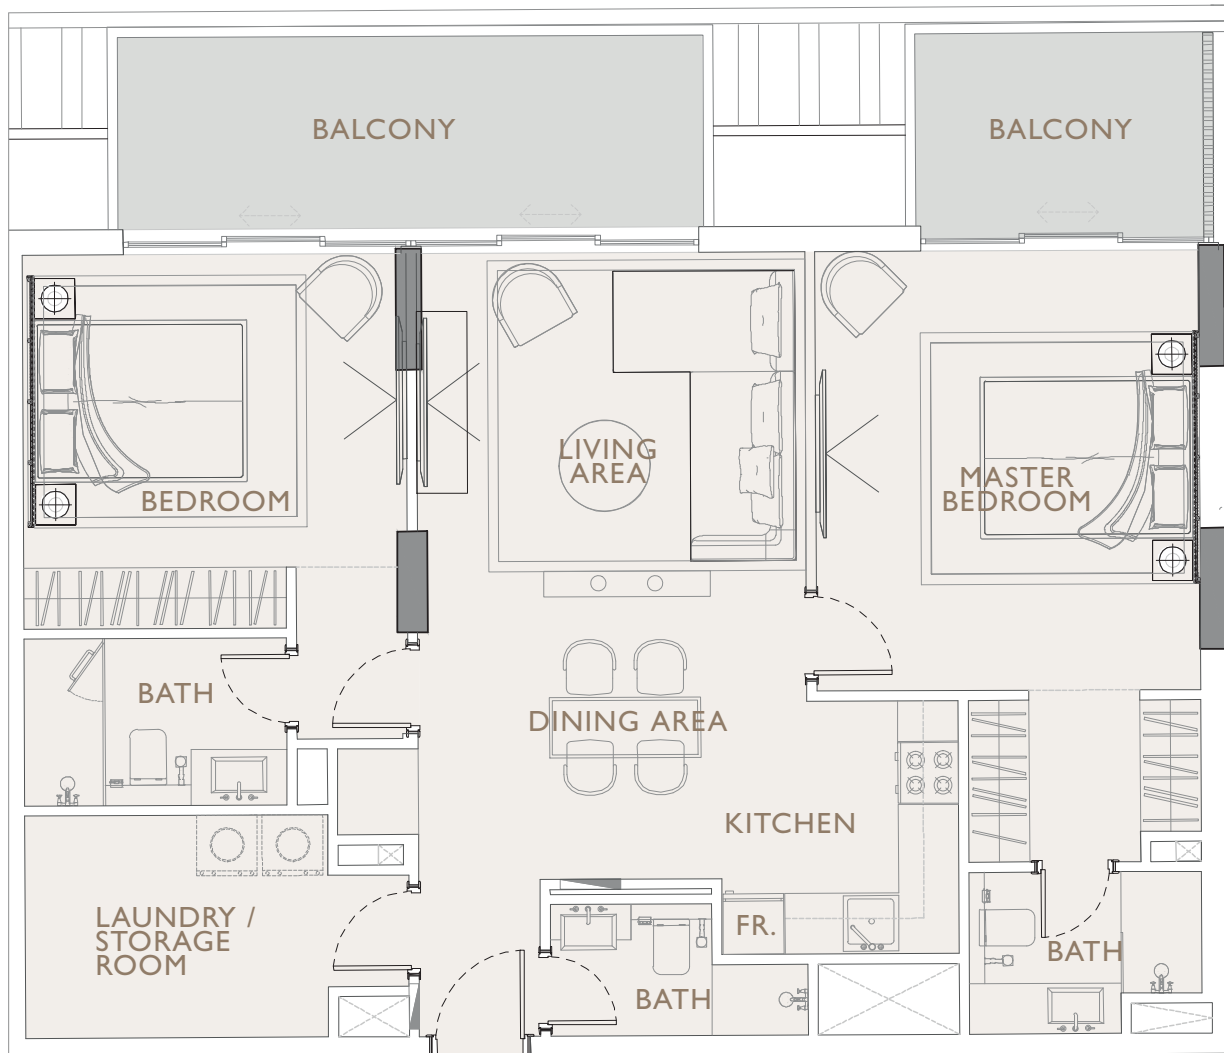

Outdoor Living Area 197.63 sq.ft.

Total Living Area 1,187.69 sq.ft.

OAKLEY

SQUARE RESIDENCES

2 BEDROOM TYPE 5

Internal Living Area 996.63 sq.ft.

Outdoor Living Area 519.90 sq.ft.

Total Living Area 1,516.53 sq.ft.

OAKLEY

S Q U A R E R E S I D E N C E S

2 BEDROOM TYPE 6

Internal Living Area 990.06 sq.ft.

Outdoor Living Area 197.63 sq.ft.

Total Living Area 1,187.69 sq.ft.