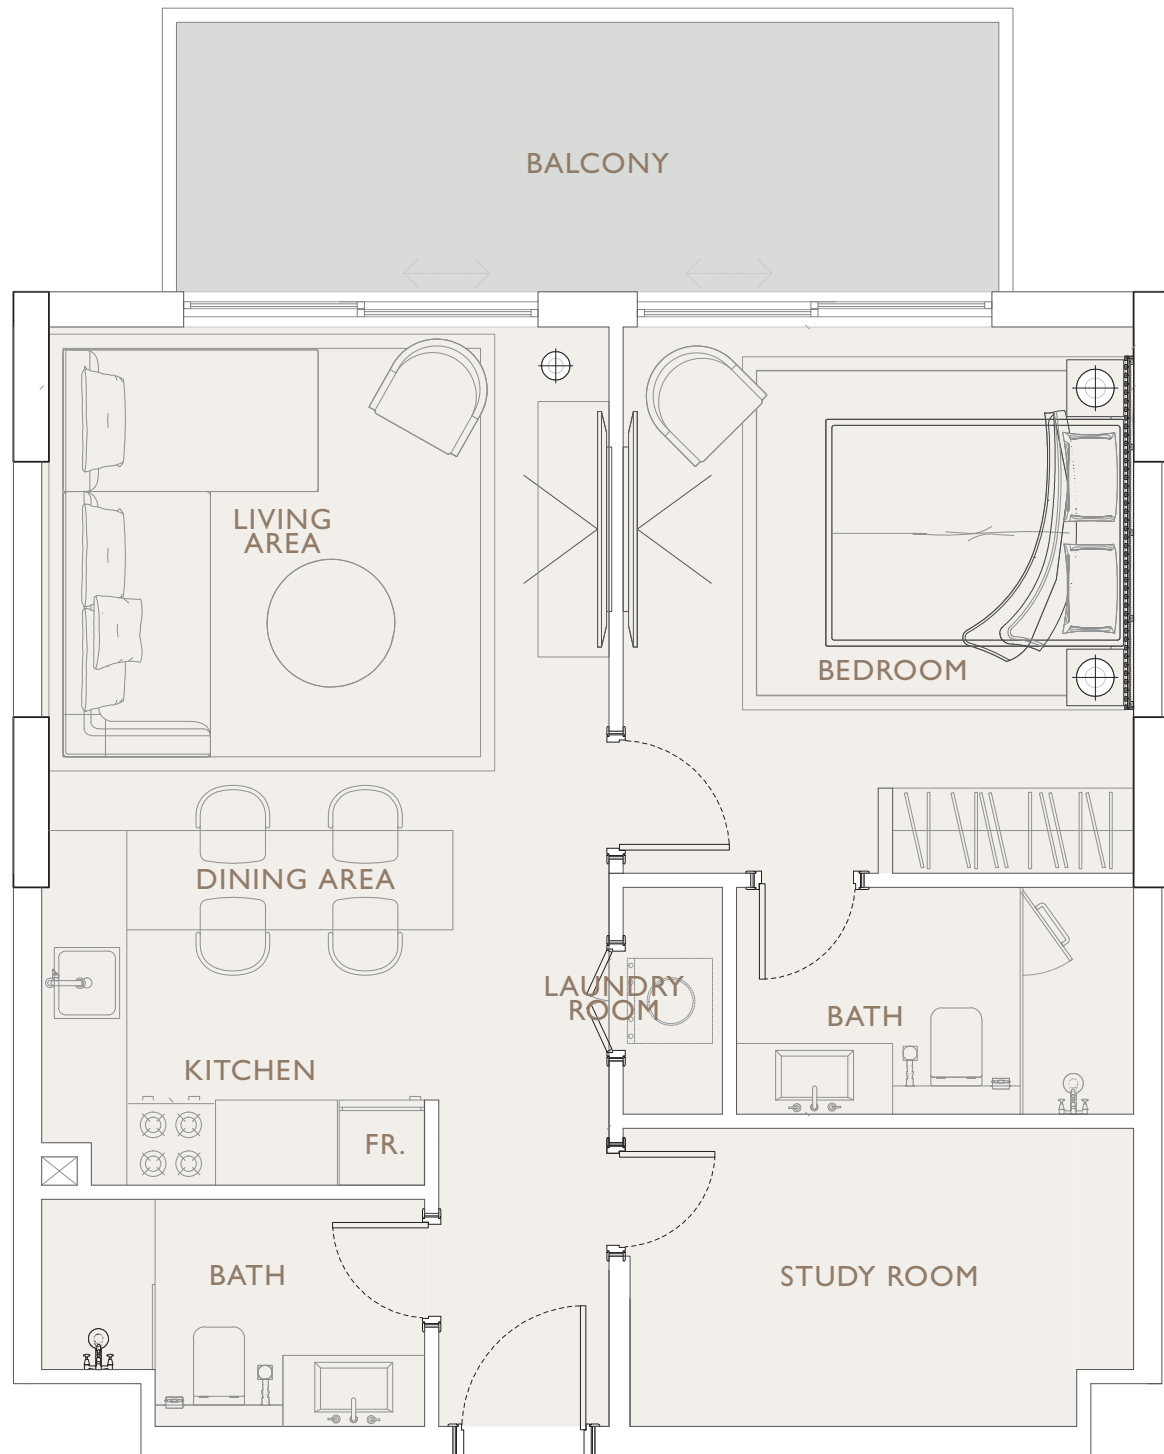

OAKLEY

S Q U A R E R E S I D E N C E S

1 BEDROOM TYPE 12

Internal Living Area 670.59 sq.ft.

Outdoor Living Area 131.75 sq.ft.

Total Living Area 802.34 sq.ft.