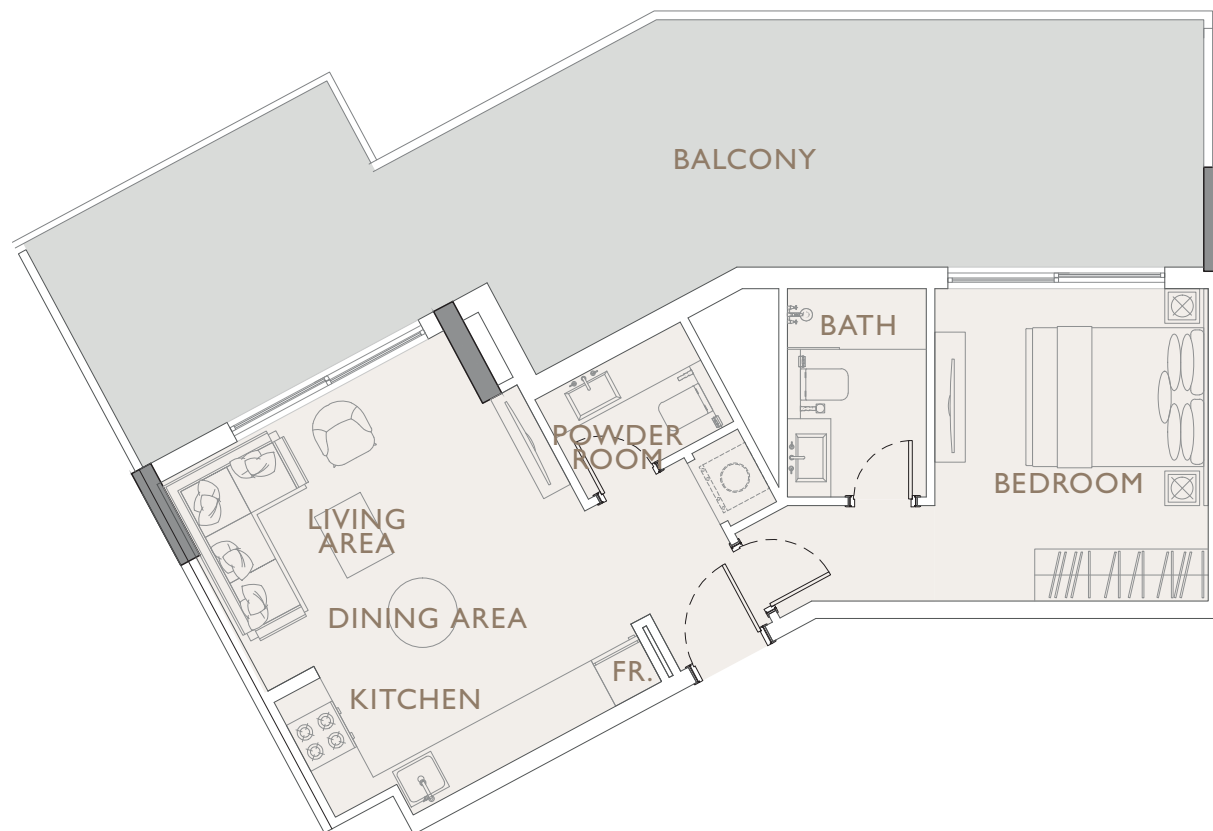

OAKLEY

S Q U A R E R E S I D E N C E S

1 BEDROOM TYPE 5

Internal Living Area 512.58 sq.ft.

Outdoor Living Area 428.30 sq.ft.

Total Living Area 940.87 sq.ft.