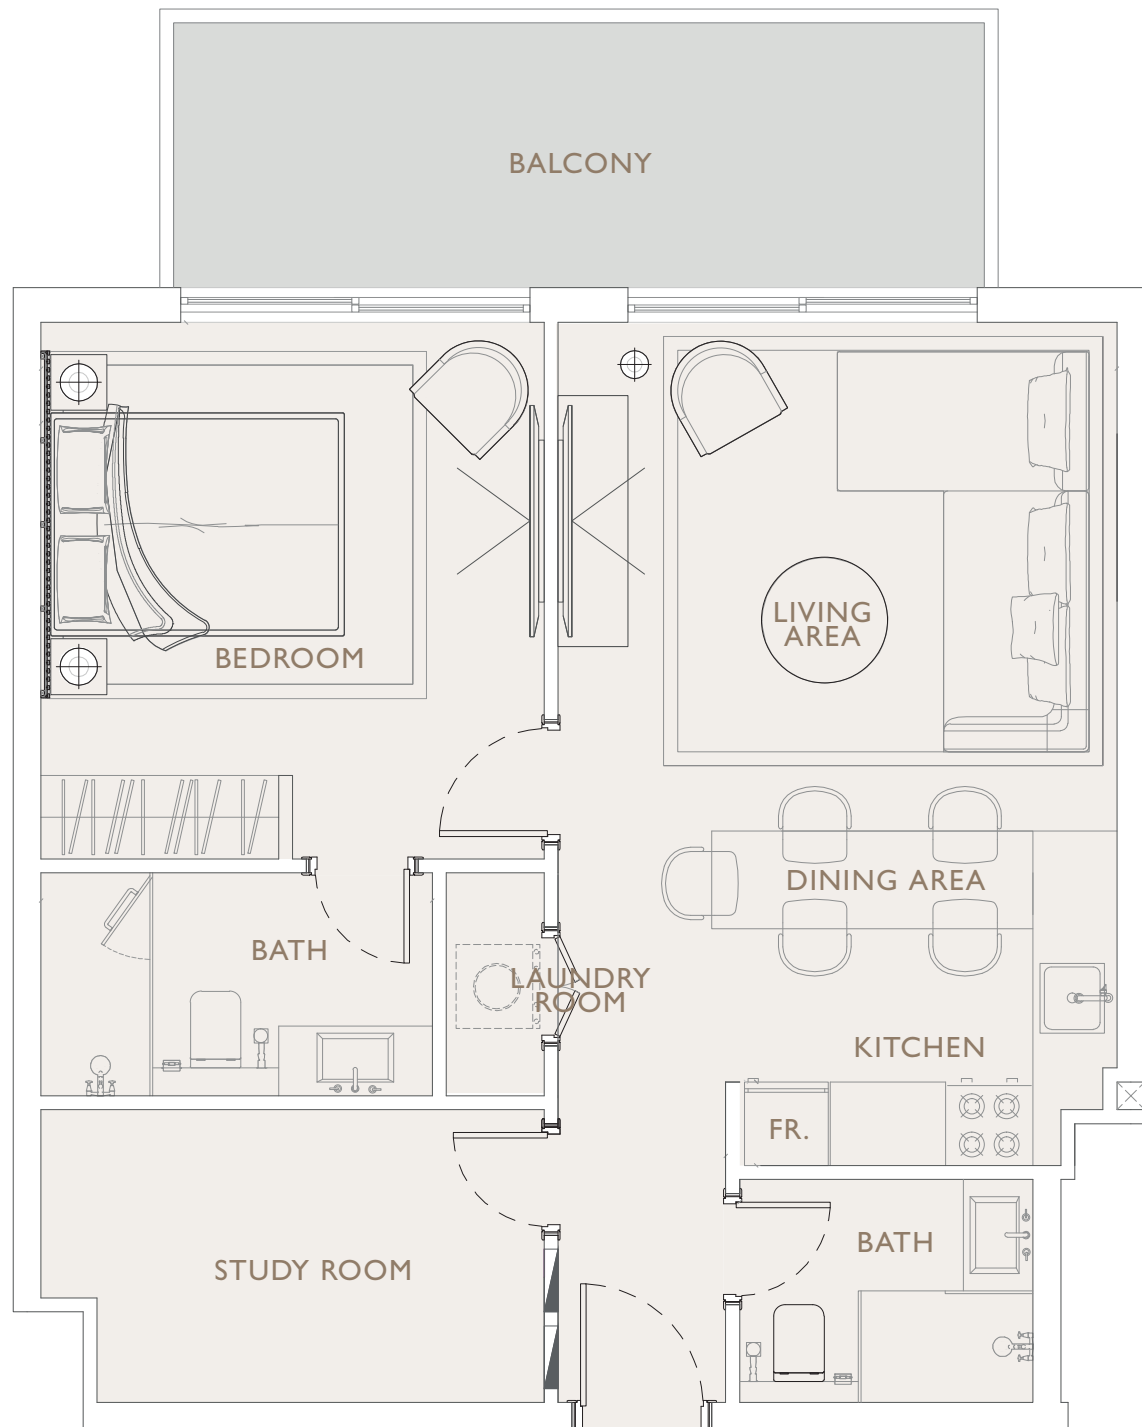

1 BEDROOM TYPE 10A

Internal Living Area 667.58 sq.ft.

Outdoor Living Area 343.69 sq.ft.

Total Living Area 1,011.27 sq.ft.

OAKLEY

S Q U A R E R E S I D E N C E S

1 BEDROOM TYPE 11

Internal Living Area 660.04 sq.ft.