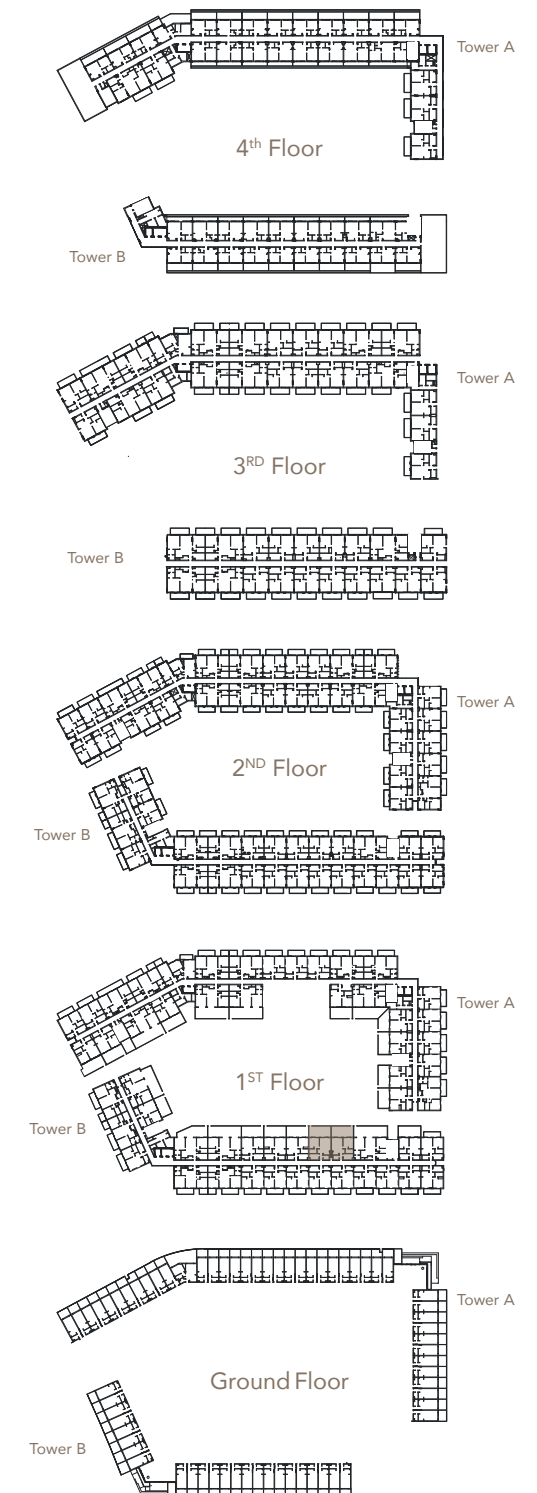

OAKLEY

SQUARE RESIDENCES

1 BEDROOM TYPE 11A

Internal Living Area 660.04 sq.ft.

Outdoor Living Area 344.34 sq.ft.

Total Living Area 1,004.38 sq.ft.