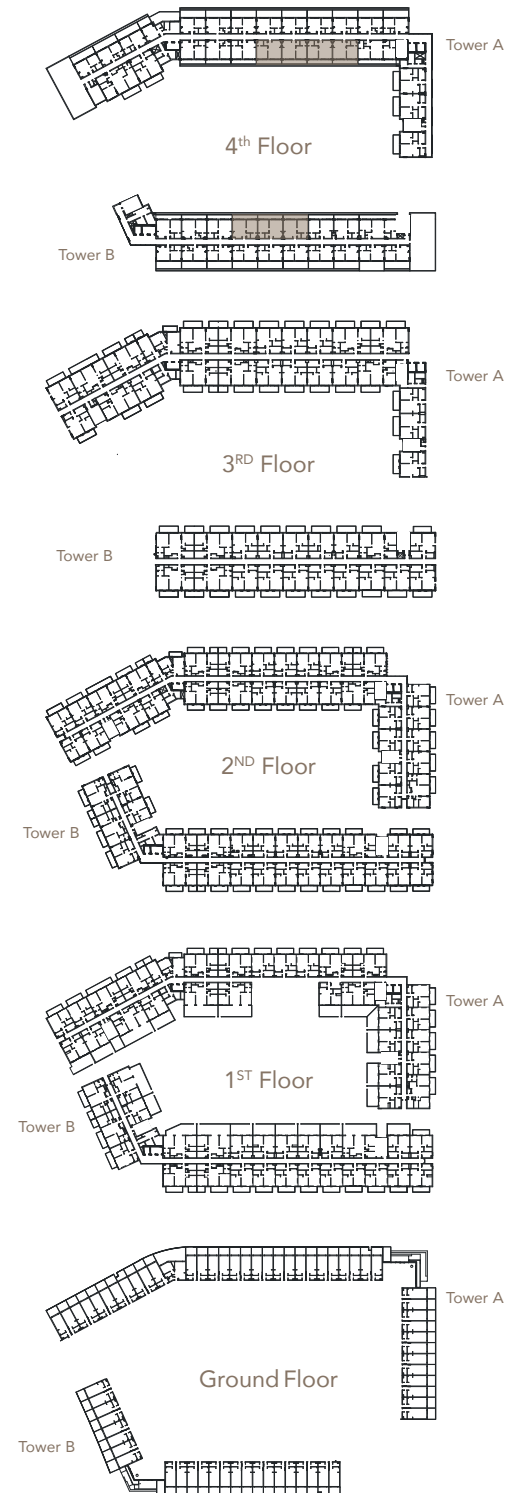

OAKLEY

S Q U A R E   R E S I D E N C E S

1 BEDROOM TYPE 3

Internal Living Area 500.84 sq.ft.

Outdoor Living Area 175.77 sq.ft.

Total Living Area 676.62 sq.ft.