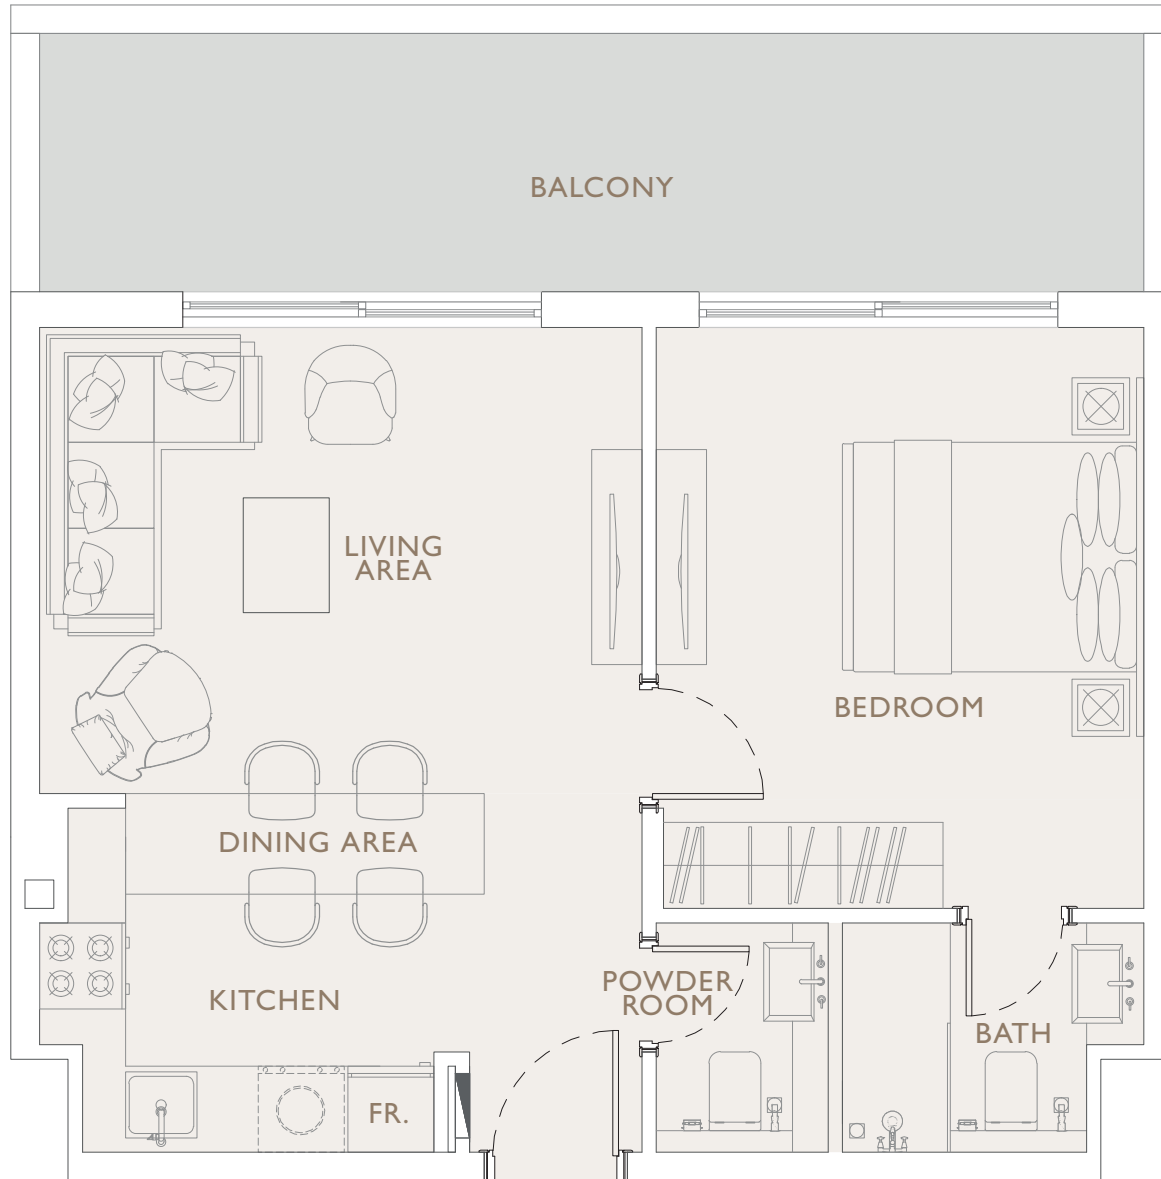

OAKLEY

S Q U A R E   R E S I D E N C E S

1 BEDROOM TYPE 3

Internal Living Area 500.84 sq.ft.

Outdoor Living Area 175.77 sq.ft.

Total Living Area 676.62 sq.ft.