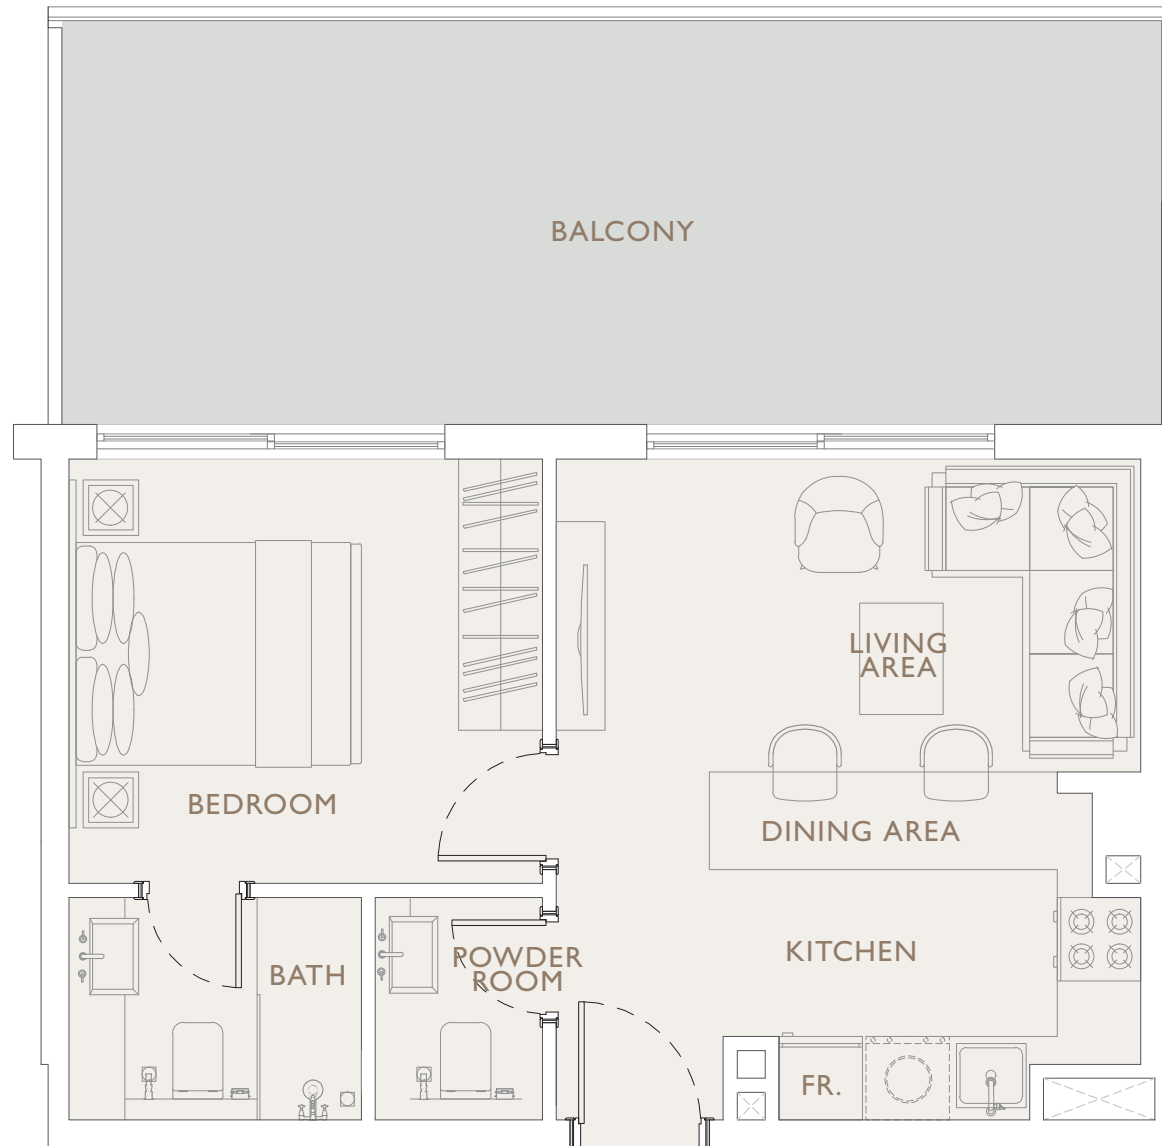

OAKLEY

S Q U A R E R E S I D E N C E S

1 BEDROOM TYPE 6

Internal Living Area 417.42 sq.ft.

Outdoor Living Area 260.38 sq.ft.

Total Living Area 677.80 sq.ft.