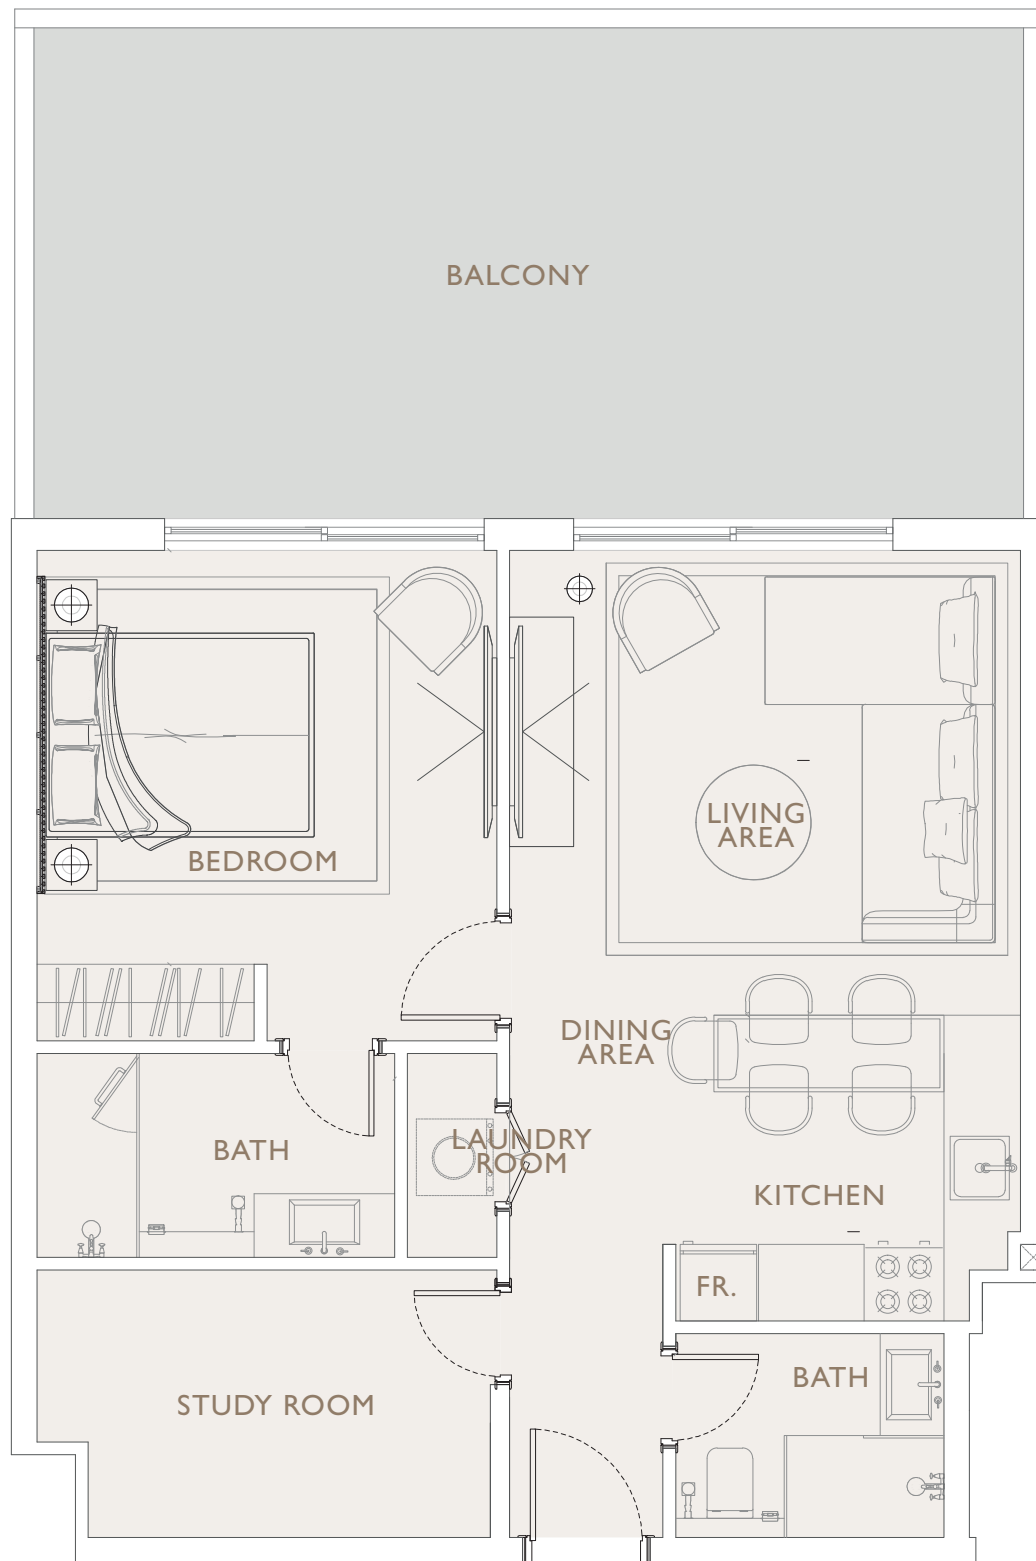

OAKLEY

SQUARE RESIDENCES

1 BEDROOM TYPE 11A

Internal Living Area 660.04 sq.ft.

Outdoor Living Area 344.34 sq.ft.

Total Living Area 1,004.38 sq.ft.