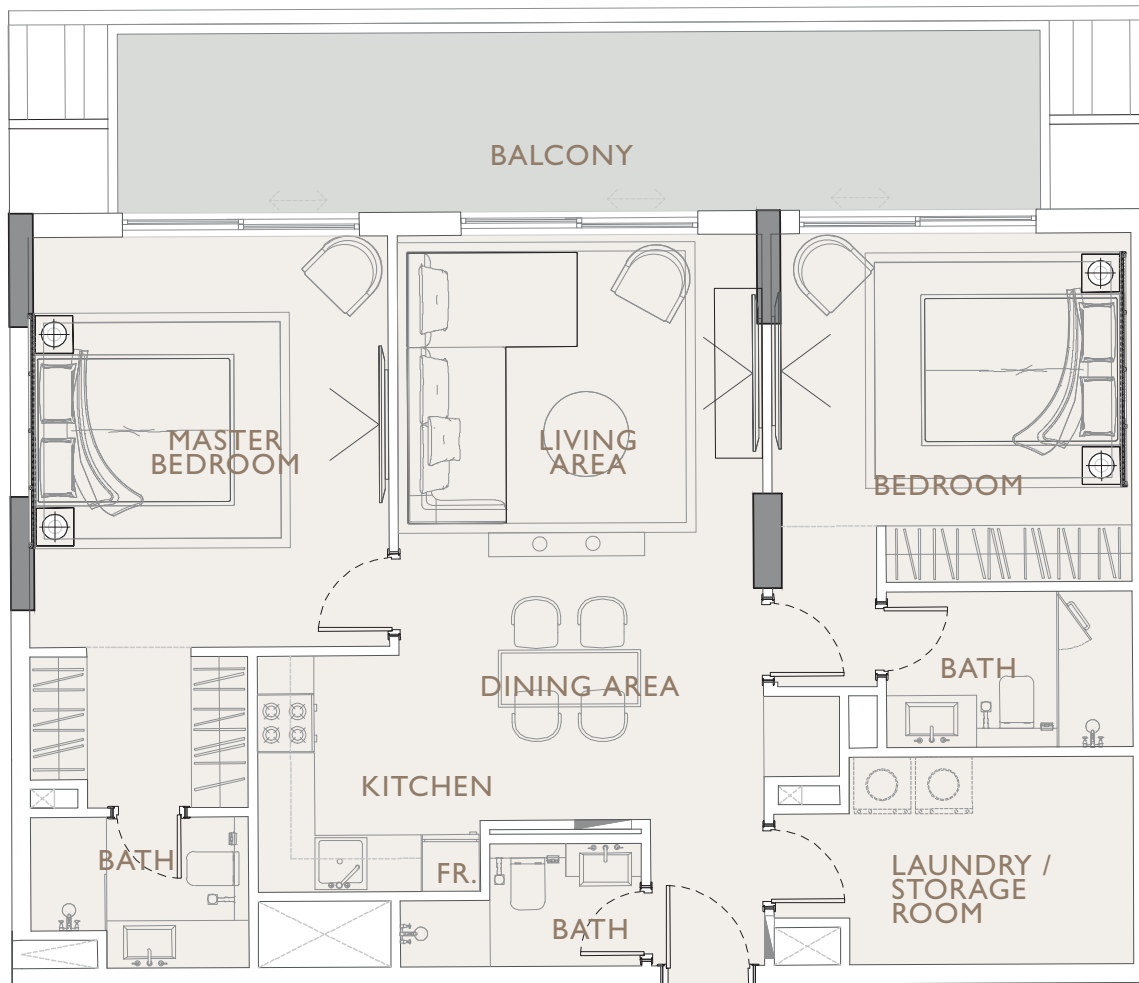

OAKLEY

SQUARE RESIDENCES

2 BEDROOM TYPE 2

Internal Living Area 991.14 sq.ft.

Outdoor Living Area 219.48 sq.ft.

Total Living Area 1,210.62 sq.ft.