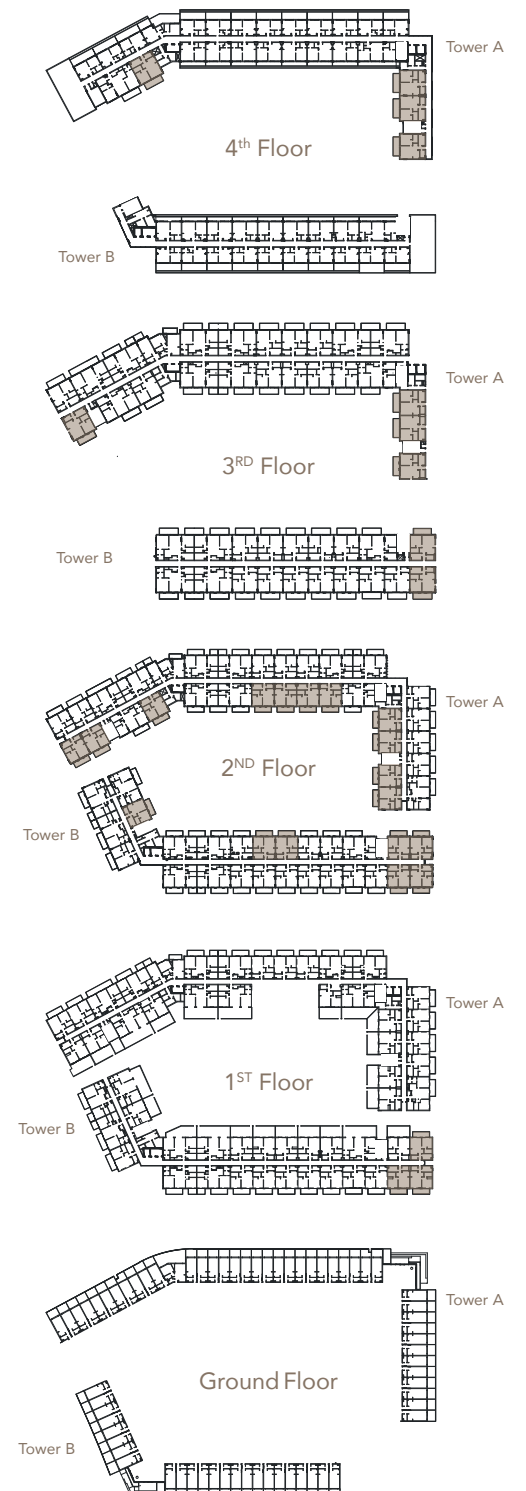

OAKLEY

SQUARE RESIDENCES

1 BEDROOM TYPE 10

Internal Living Area 669.41 sq.ft.

Outdoor Living Area 131.75 sq.ft.

Total Living Area 801.16 sq.ft.