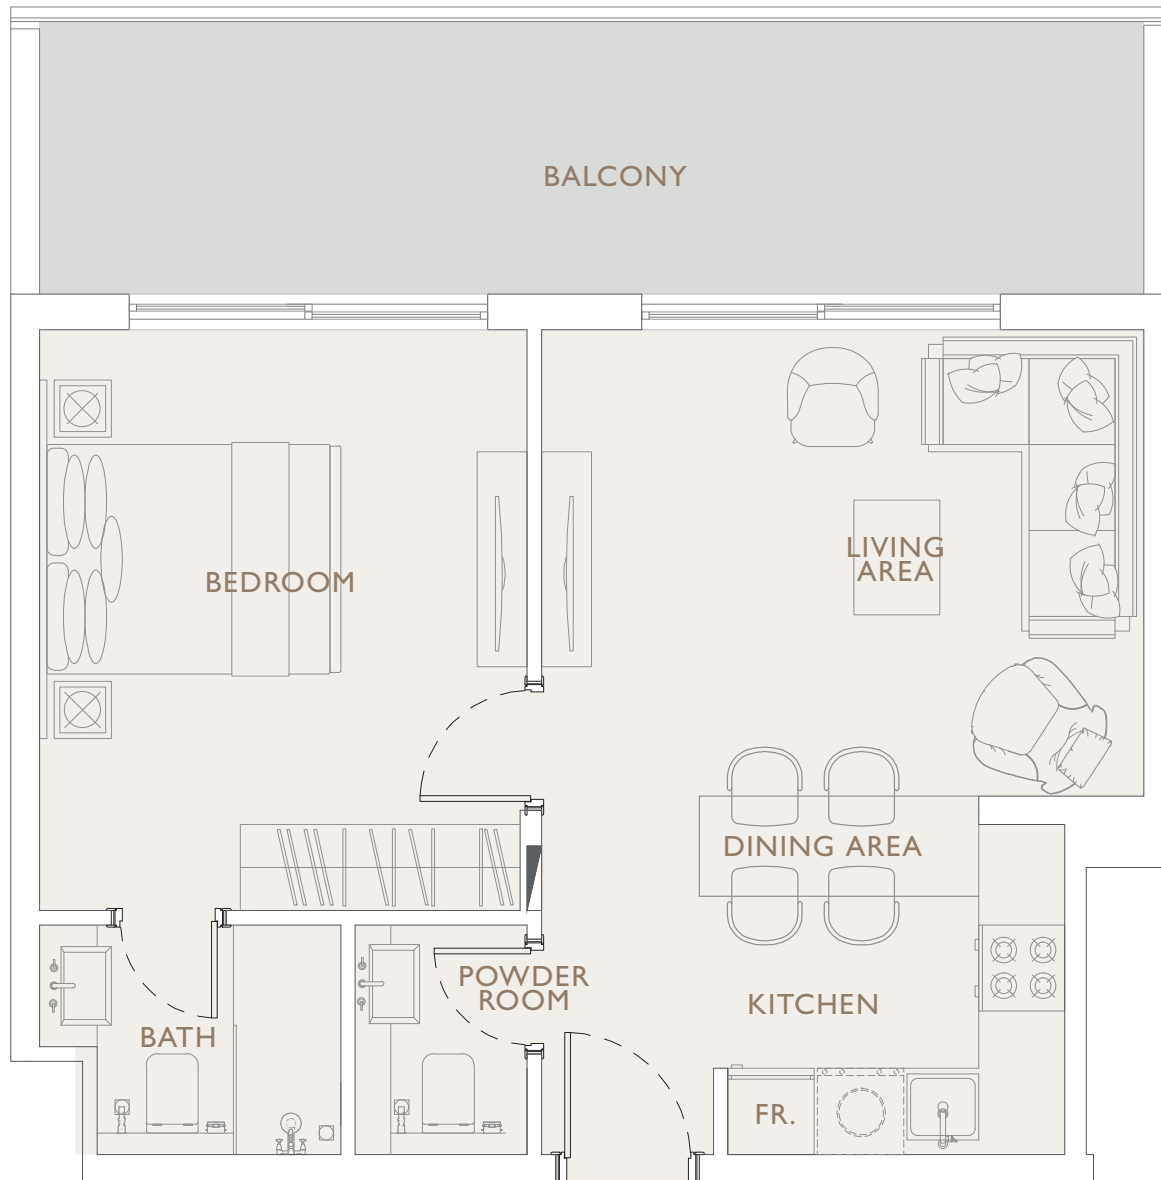

1 BEDROOM TYPE 3

Internal Living Area 500.84 sq.ft.

Outdoor Living Area 175.77 sq.ft.

Total Living Area 676.62 sq.ft.

OAKLEY

S Q U A R E R E S I D E N C E S

1 BEDROOM TYPE 4

Internal Living Area 488.57 sq.ft.