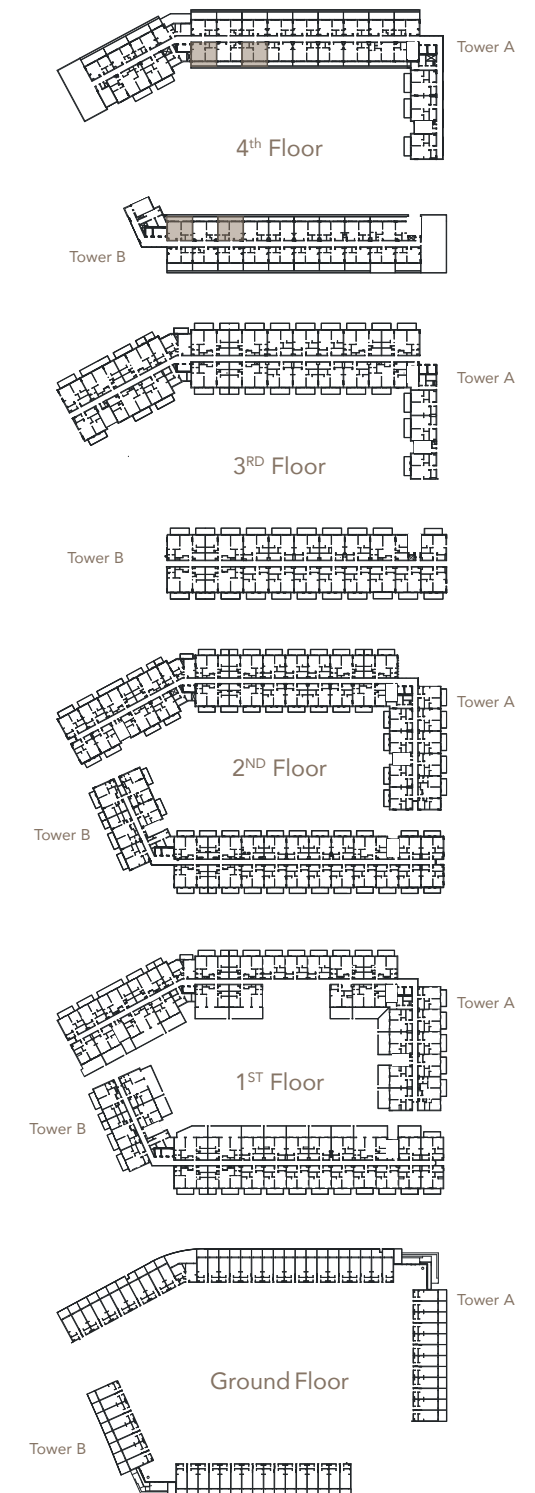

1 BEDROOM TYPE 7

Internal Living Area 410.75 sq.ft.

Outdoor Living Area 258.33 sq.ft.

Total Living Area 669.08 sq.ft.

OAKLEY

S Q U A R E R E S I D E N C E S

1 BEDROOM TYPE 8

Internal Living Area 502.67 sq.ft.