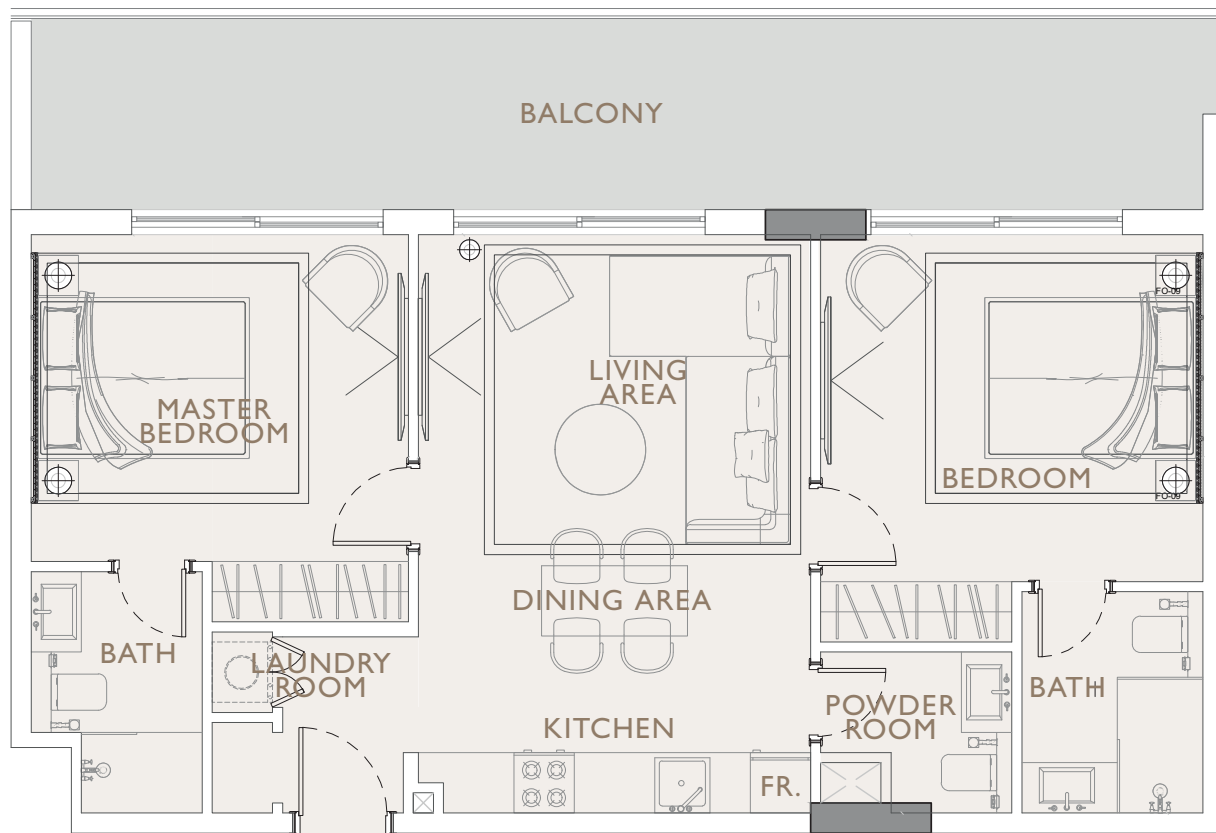

OAKLEY

SQUARE RESIDENCES

2 BEDROOM TYPE 1

Internal Living Area 754.44 sq.ft.

Outdoor Living Area 287.40 sq.ft.

Total Living Area 1,041.84 sq.ft.