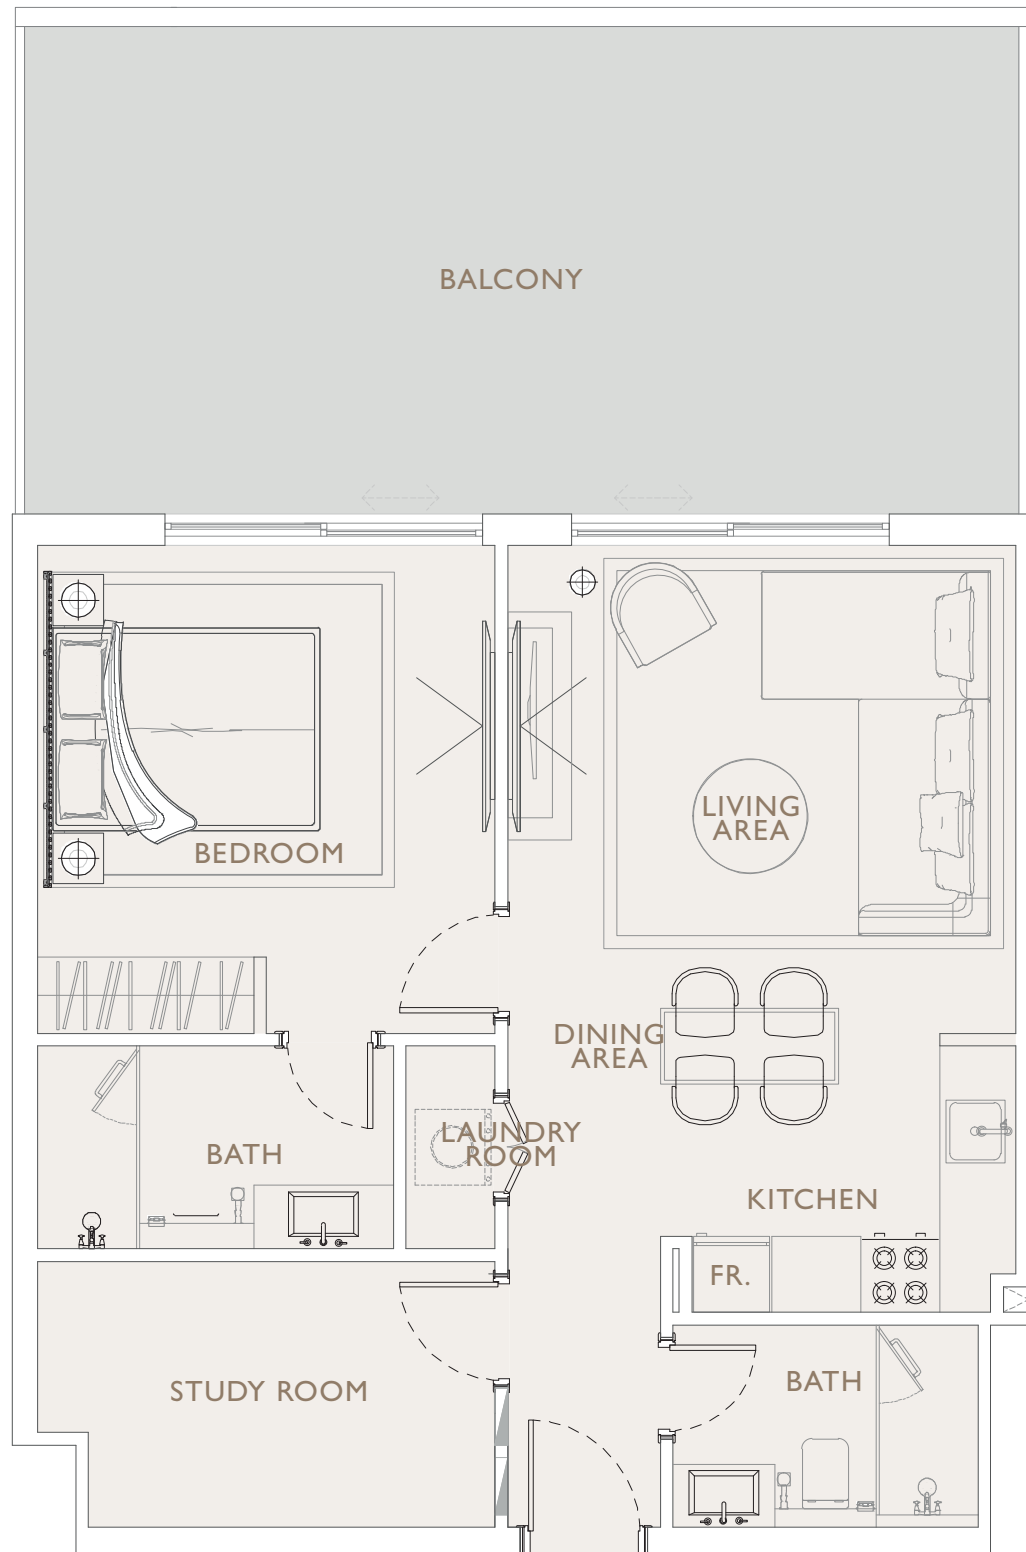

OAKLEY

S Q U A R E R E S I D E N C E S

1 BEDROOM TYPE 10A

Internal Living Area 667.58 sq.ft.

Outdoor Living Area 343.69 sq.ft.

Total Living Area 1,011.27 sq.ft.