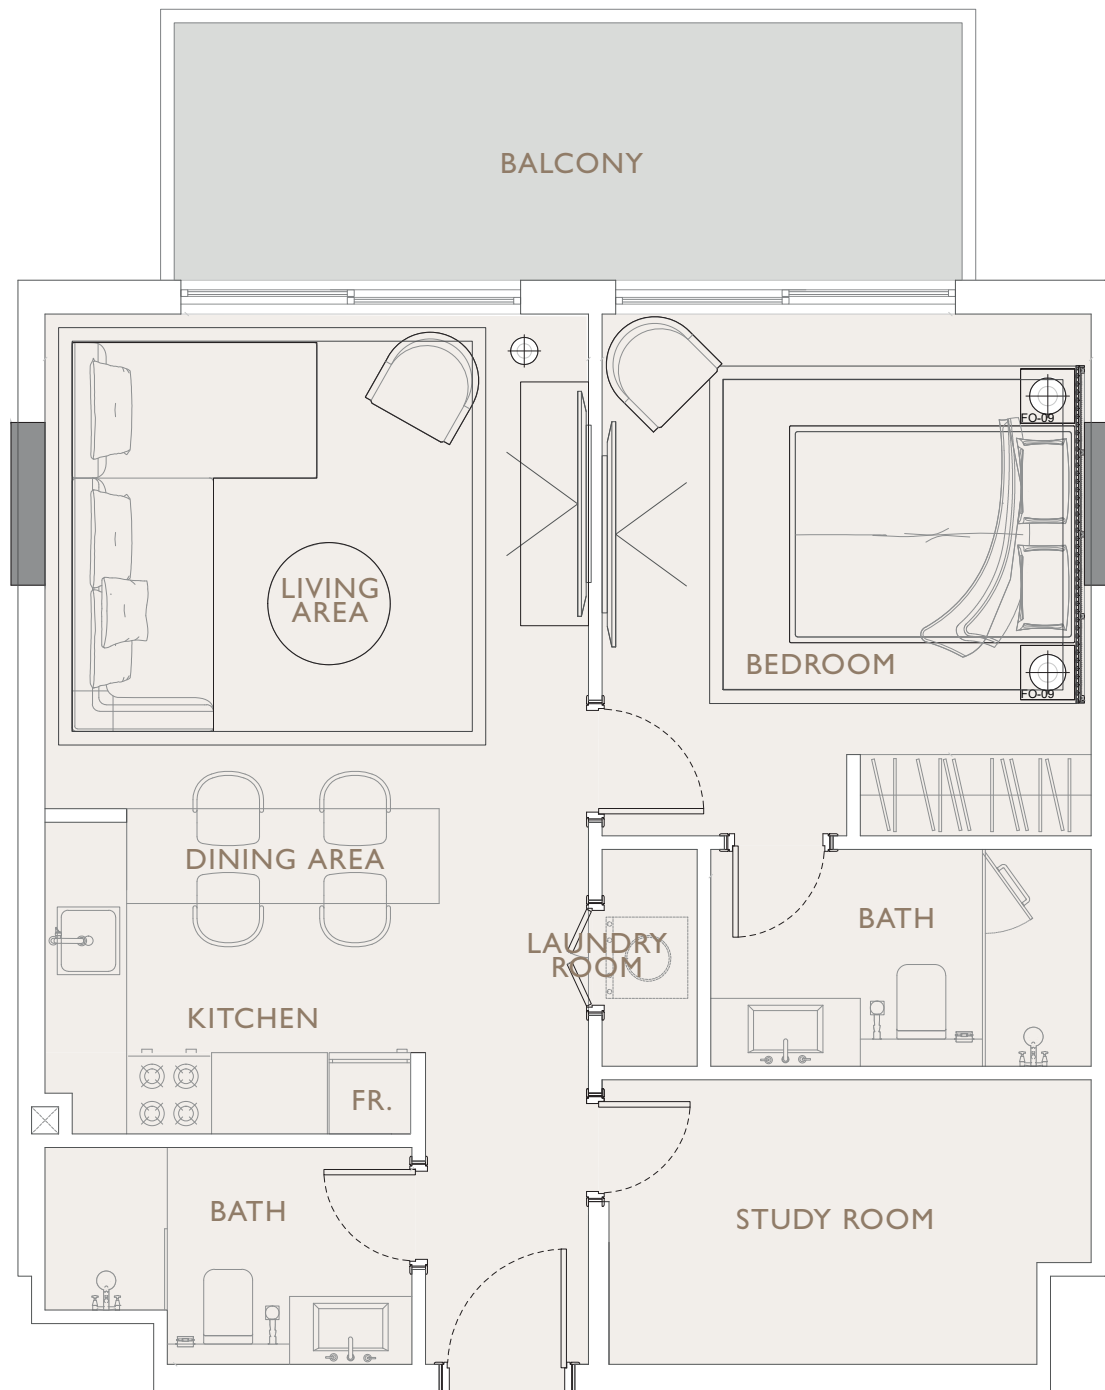

OAKLEY

S Q U A R E R E S I D E N C E S

1 BEDROOM TYPE 13

Internal Living Area 670.59 sq.ft.

Outdoor Living Area 131.75 sq.ft.

Total Living Area 802.34 sq.ft.