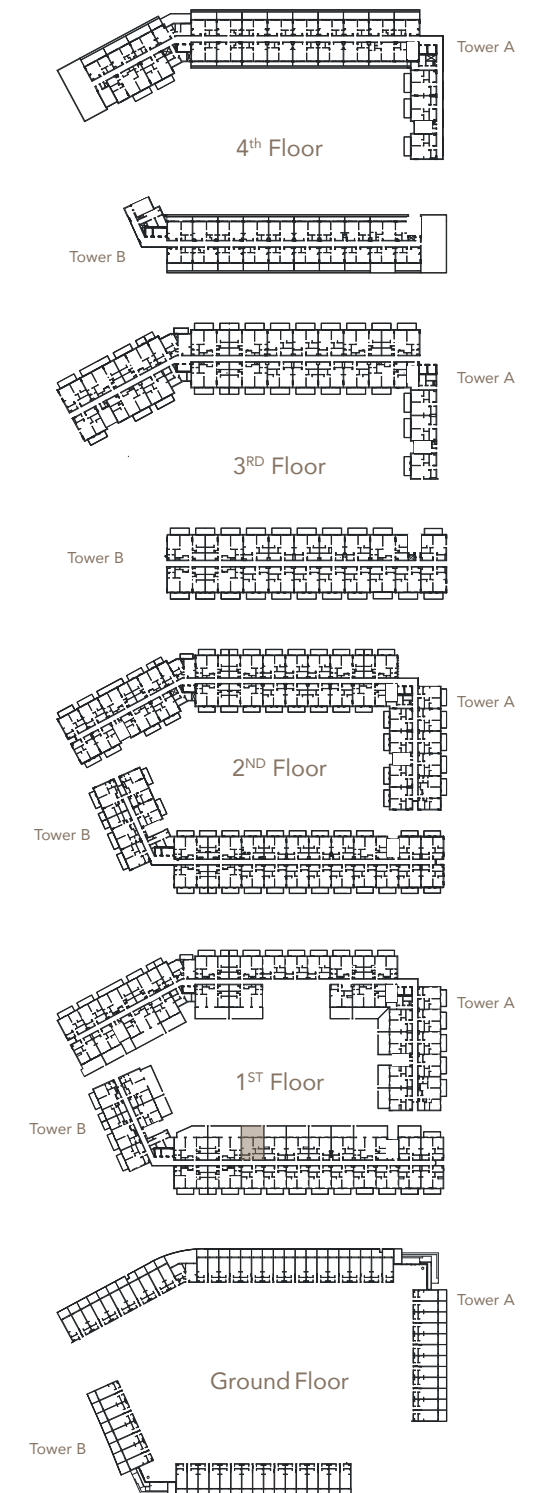

1 BEDROOM TYPE 13

Internal Living Area 670.59 sq.ft.

Outdoor Living Area 131.75 sq.ft.

Total Living Area 802.34 sq.ft.

OAKLEY

S Q U A R E R E S I D E N C E S

1 BEDROOM TYPE 13A

Internal Living Area 669.41 sq.ft.