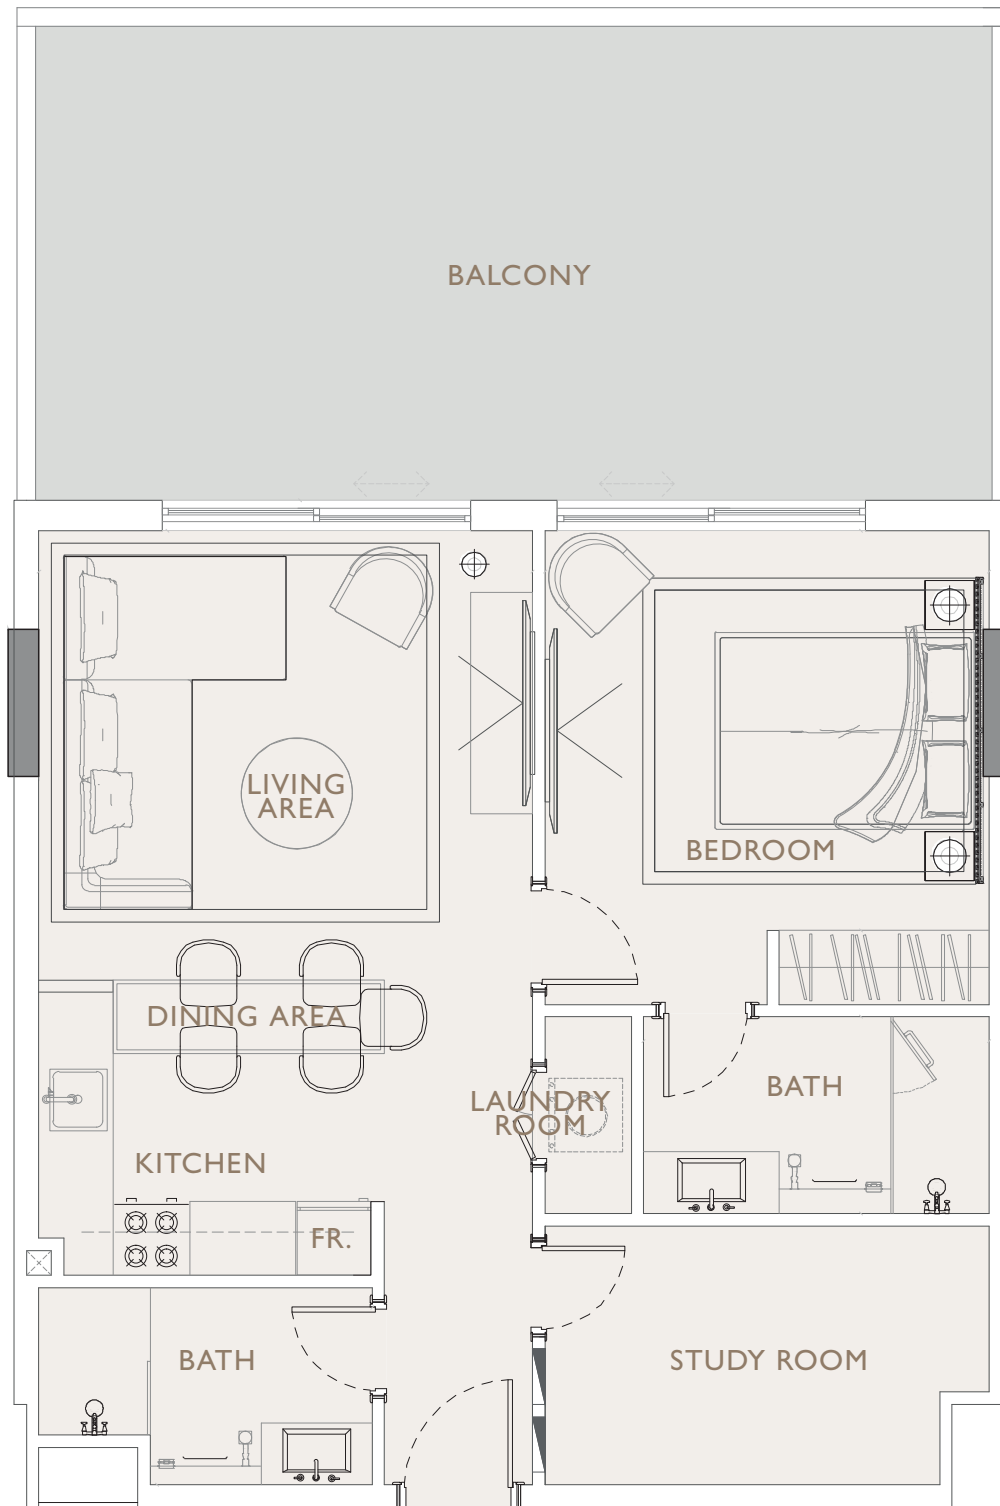

1 BEDROOM TYPE 13

Internal Living Area 670.59 sq.ft.

Outdoor Living Area 131.75 sq.ft.

Total Living Area 802.34 sq.ft.

OAKLEY

S Q U A R E R E S I D E N C E S

1 BEDROOM TYPE 13A

Internal Living Area 669.41 sq.ft.