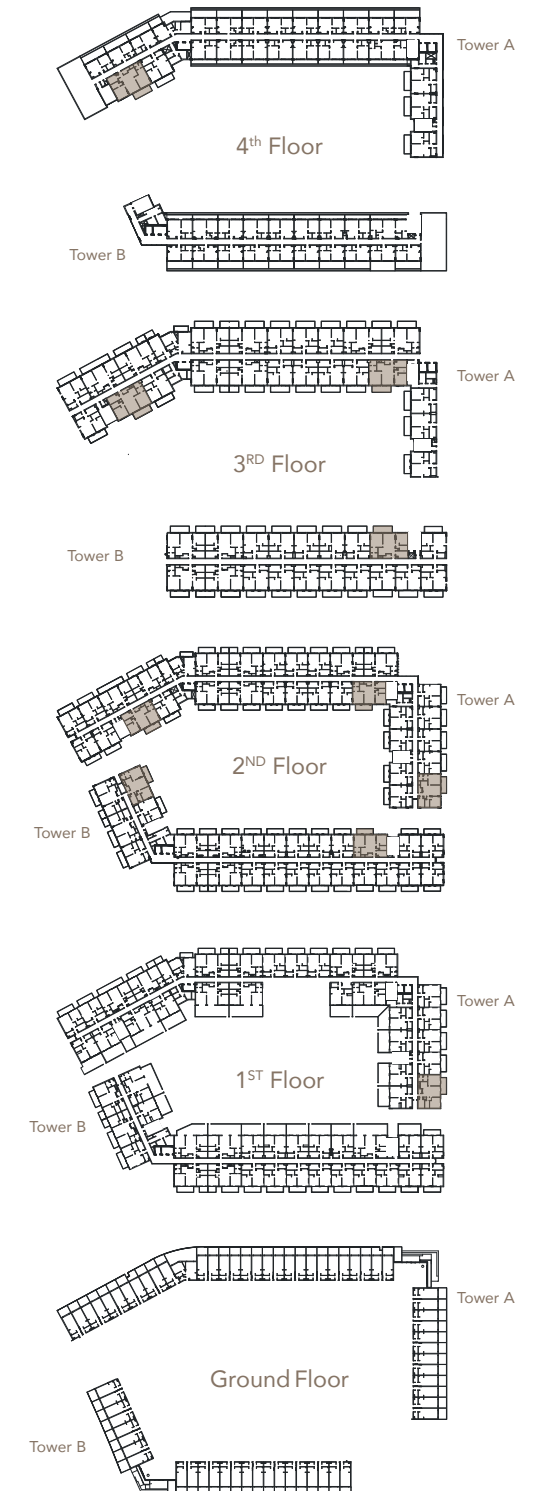

OAKLEY

SQUARE RESIDENCES

2 BEDROOM TYPE 3

Internal Living Area 996.63 sq.ft.

Outdoor Living Area 131.75 sq.ft.

Total Living Area 1,128.38 sq.ft.