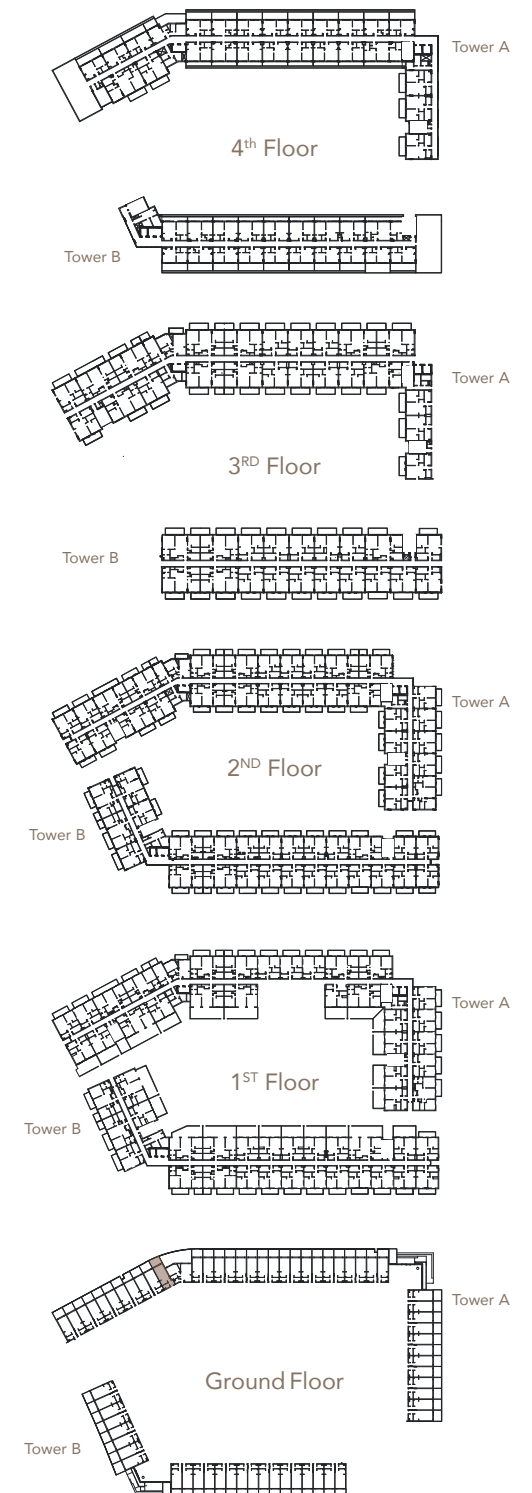

STUDIO TYPE 2

Internal Living Area 391.48 sq.ft.

Outdoor Living Area 127.88 sq.ft.

Total Living Area 519.36 sq.ft.