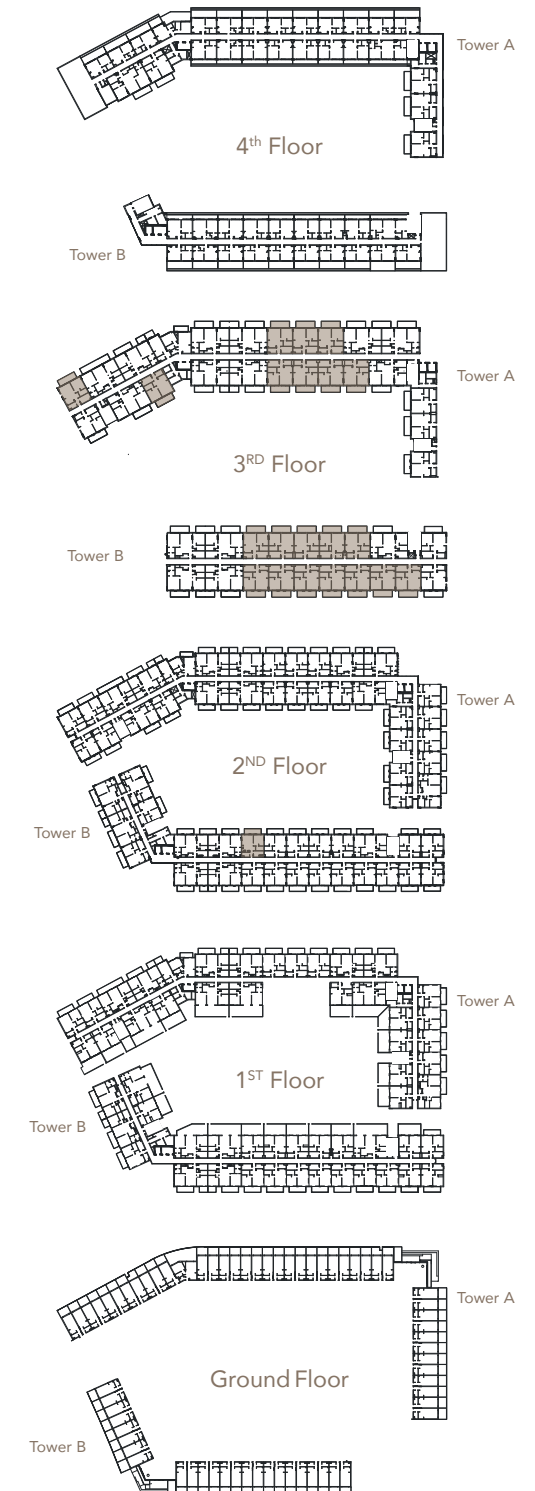

OAKLEY

S Q U A R E R E S I D E N C E S

1 BEDROOM TYPE 13

Internal Living Area 670.59 sq.ft.

Outdoor Living Area 131.75 sq.ft.

Total Living Area 802.34 sq.ft.