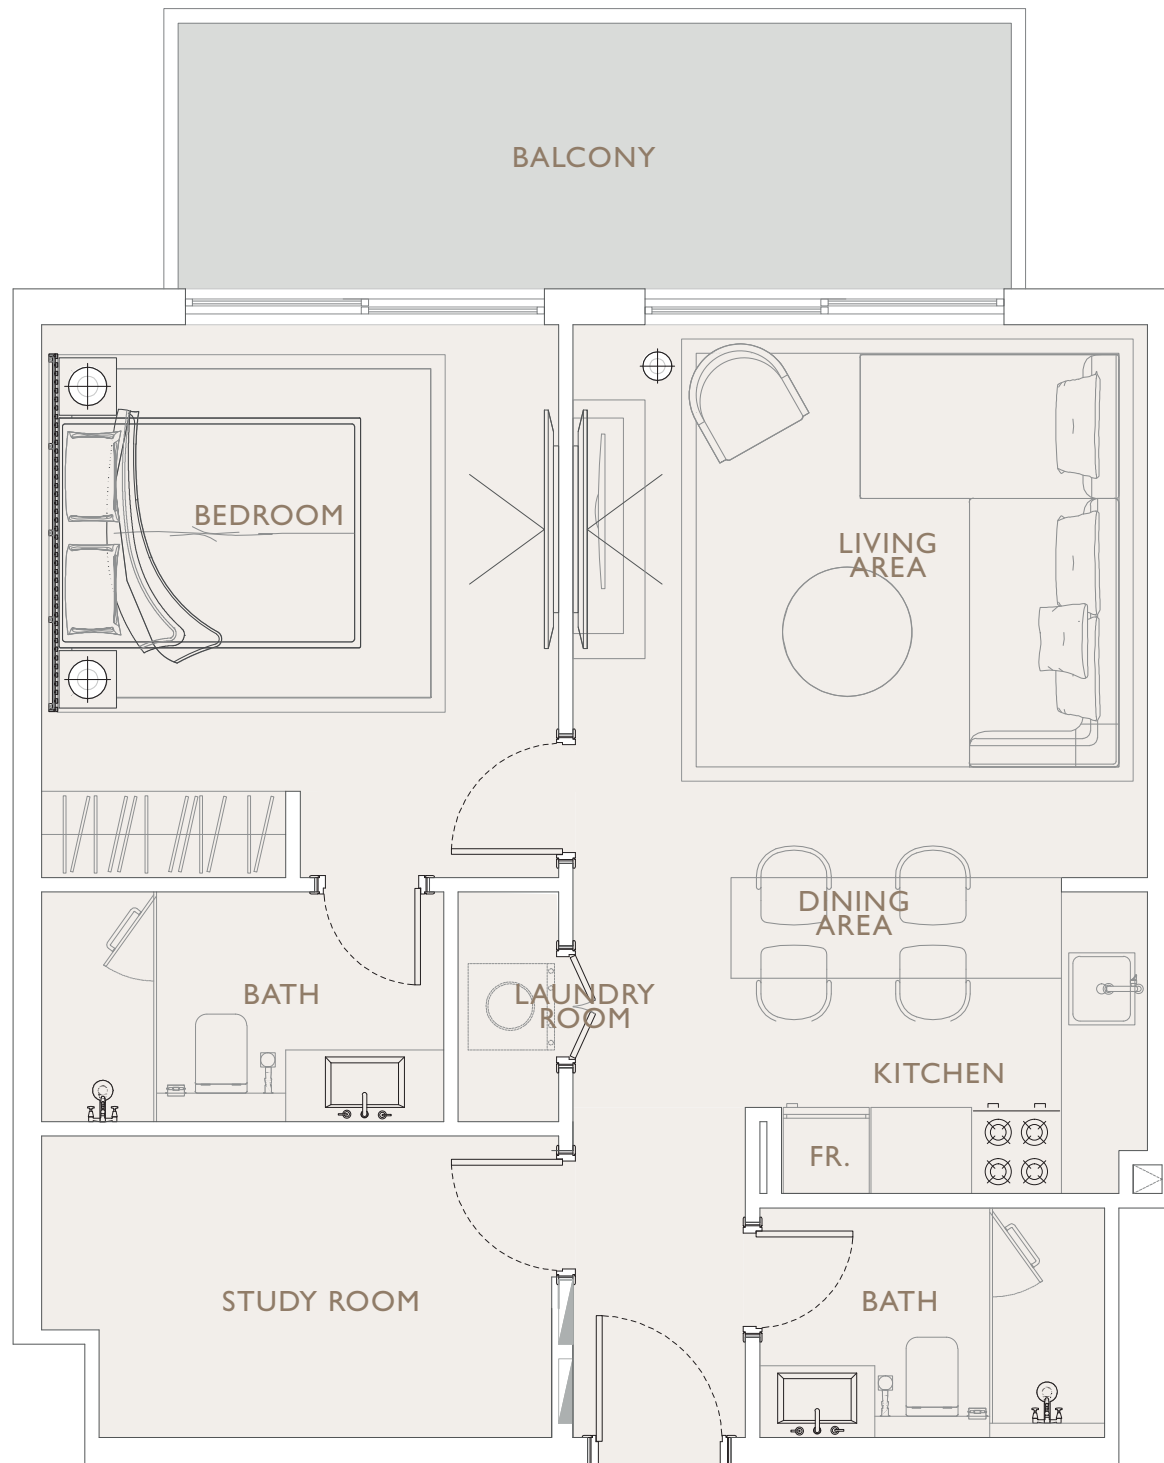

OAKLEY

SQUARE RESIDENCES

1 BEDROOM TYPE 10

Internal Living Area 669.41 sq.ft.

Outdoor Living Area 131.75 sq.ft.

Total Living Area 801.16 sq.ft.