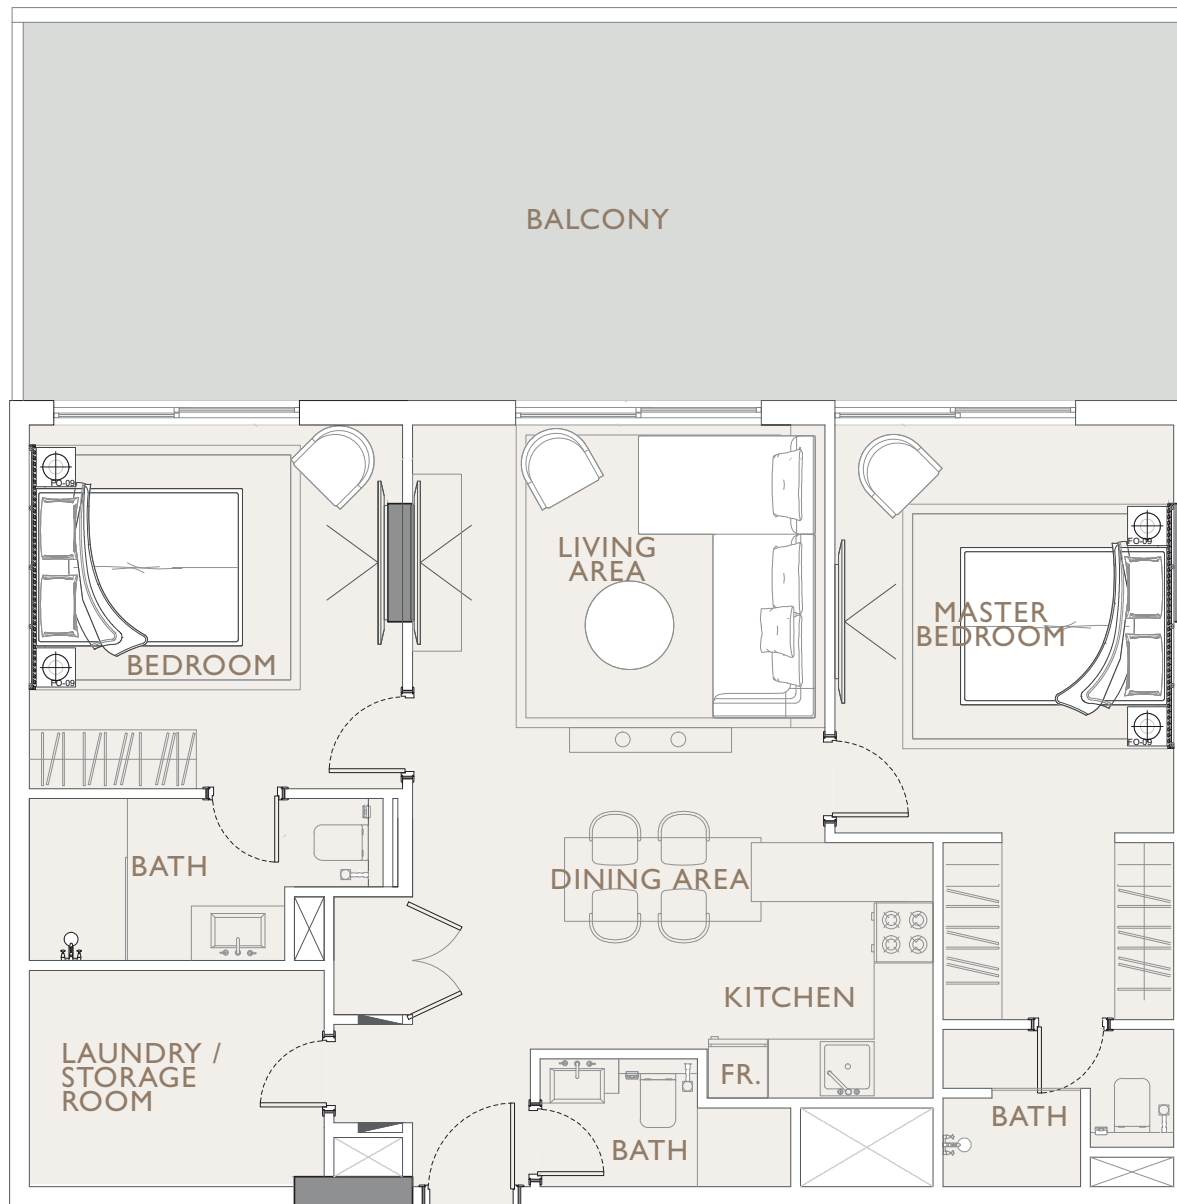

OAKLEY

SQUARE RESIDENCES

2 BEDROOM TYPE 5

Internal Living Area 996.63 sq.ft.

Outdoor Living Area 519.90 sq.ft.

Total Living Area 1,516.53 sq.ft.