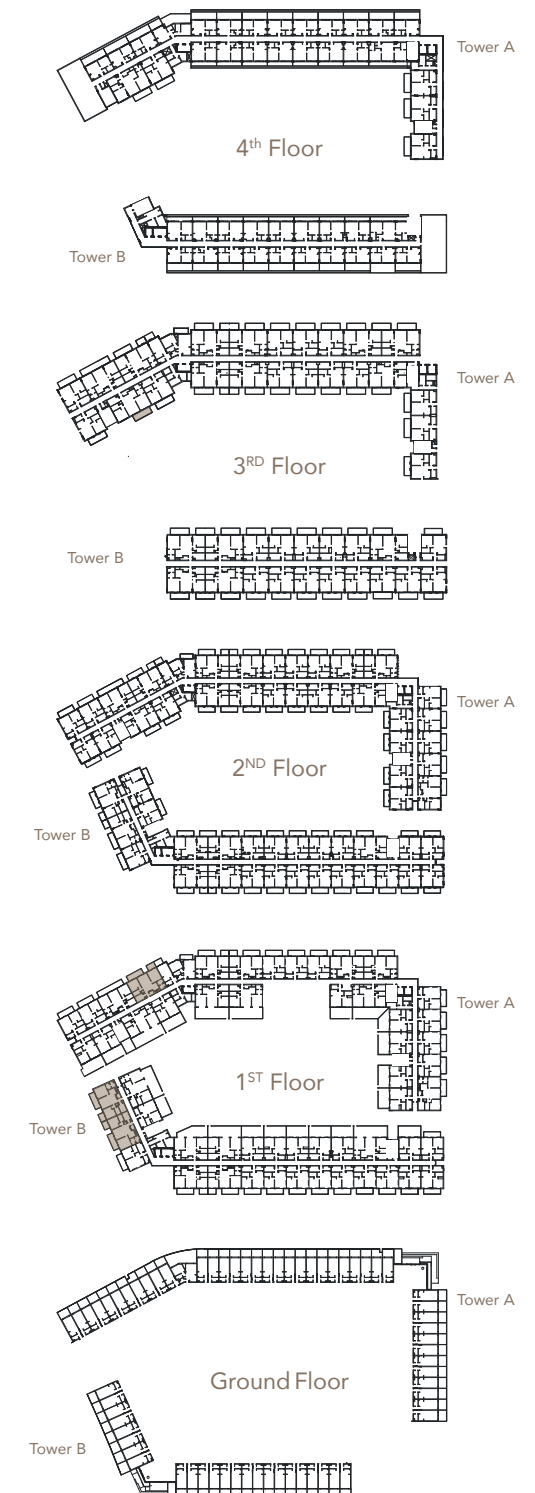

OAKLEY

S Q U A R E R E S I D E N C E S

2 BEDROOM TYPE 6

Internal Living Area 990.06 sq.ft.

Outdoor Living Area 197.63 sq.ft.

Total Living Area 1,187.69 sq.ft.