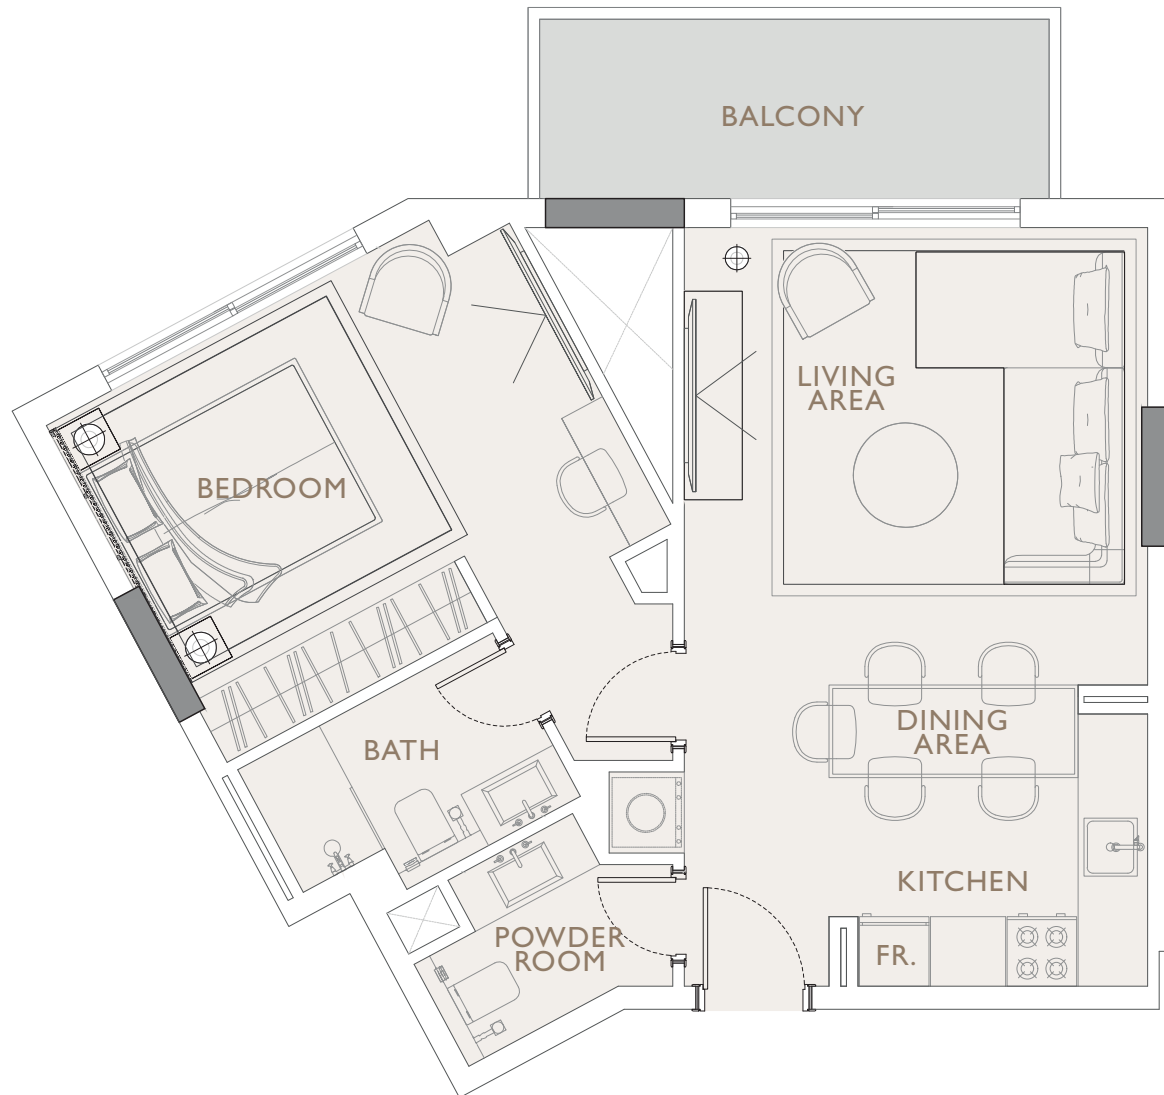

OAKLEY

S Q U A R E R E S I D E N C E S

1 BEDROOM TYPE 1

Internal Living Area 582.65 sq.ft.

Outdoor Living Area 83.53 sq.ft.

Total Living Area 666.18 sq.ft.