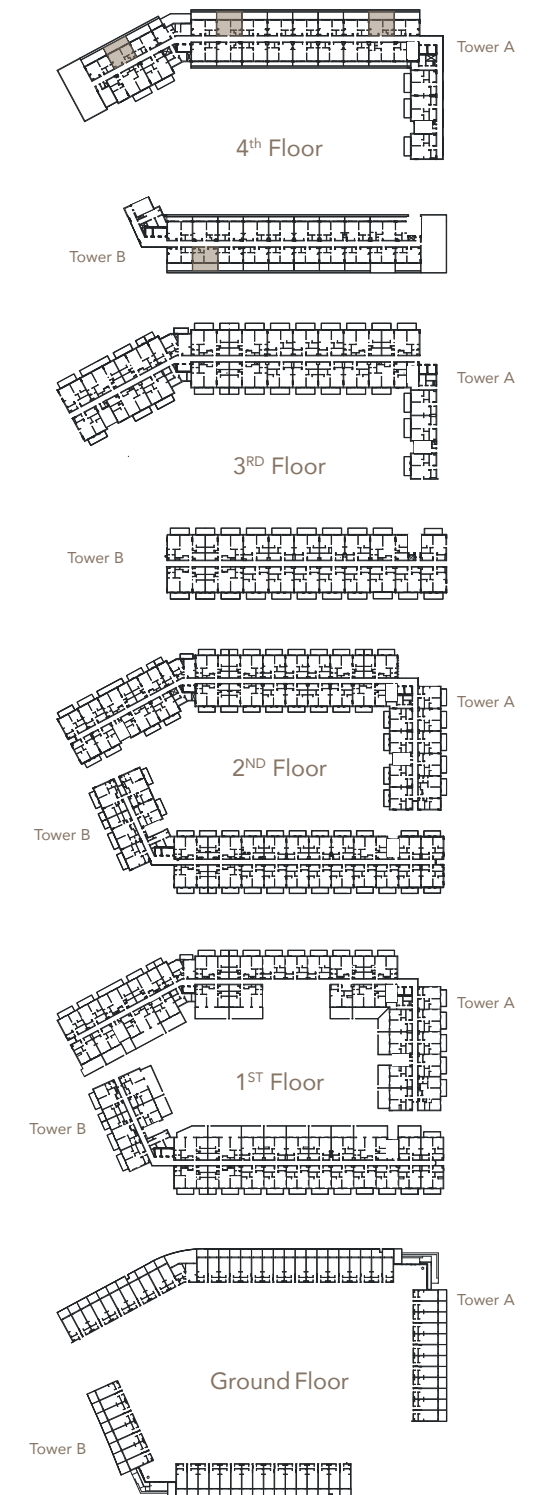

OAKLEY

S Q U A R E R E S I D E N C E S

1 BEDROOM TYPE 7

Internal Living Area 410.75 sq.ft.

Outdoor Living Area 258.33 sq.ft.

Total Living Area 669.08 sq.ft.