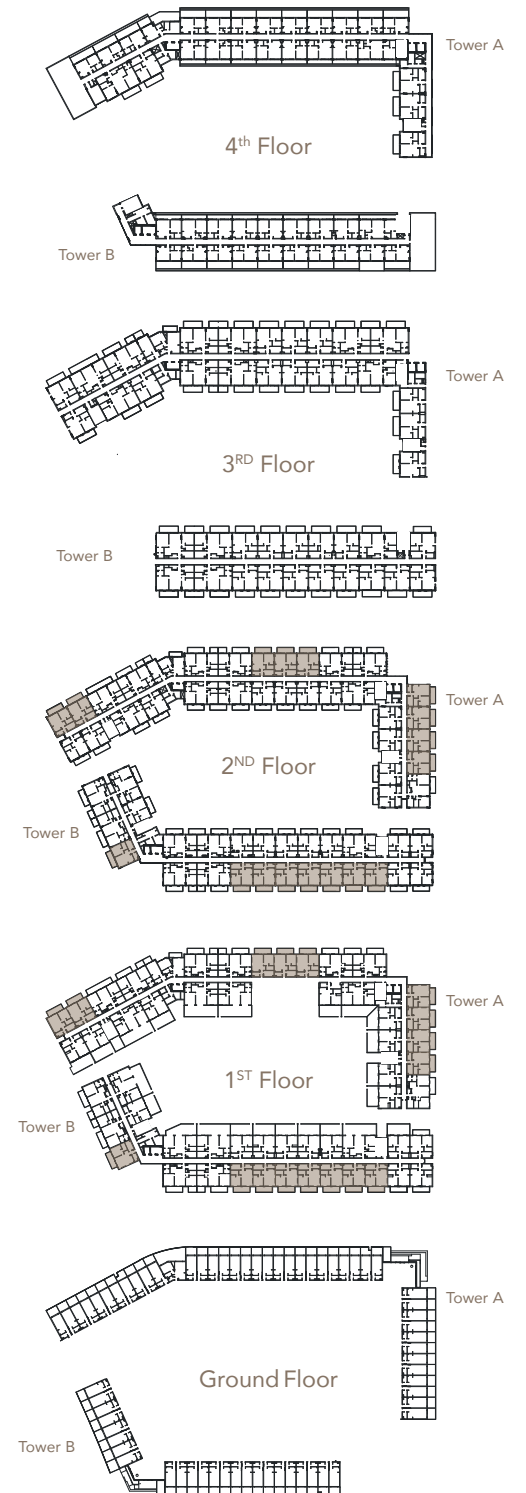

OAKLEY

S Q U A R E R E S I D E N C E S

1 BEDROOM TYPE 12

Internal Living Area 670.59 sq.ft.

Outdoor Living Area 131.75 sq.ft.

Total Living Area 802.34 sq.ft.