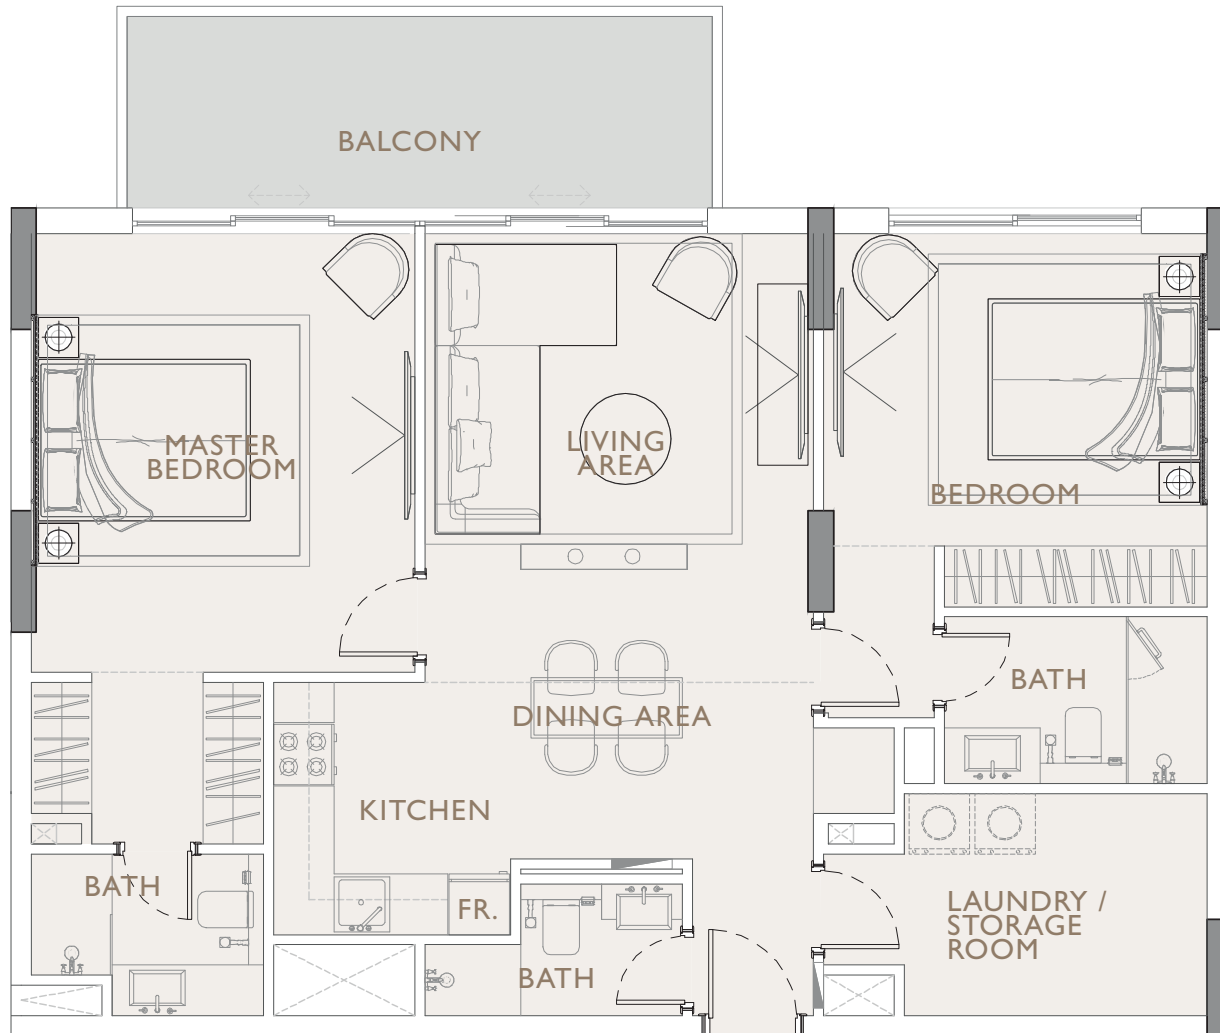

OAKLEY

SQUARE RESIDENCES

2 BEDROOM TYPE 3

Internal Living Area 996.63 sq.ft.

Outdoor Living Area 131.75 sq.ft.

Total Living Area 1,128.38 sq.ft.