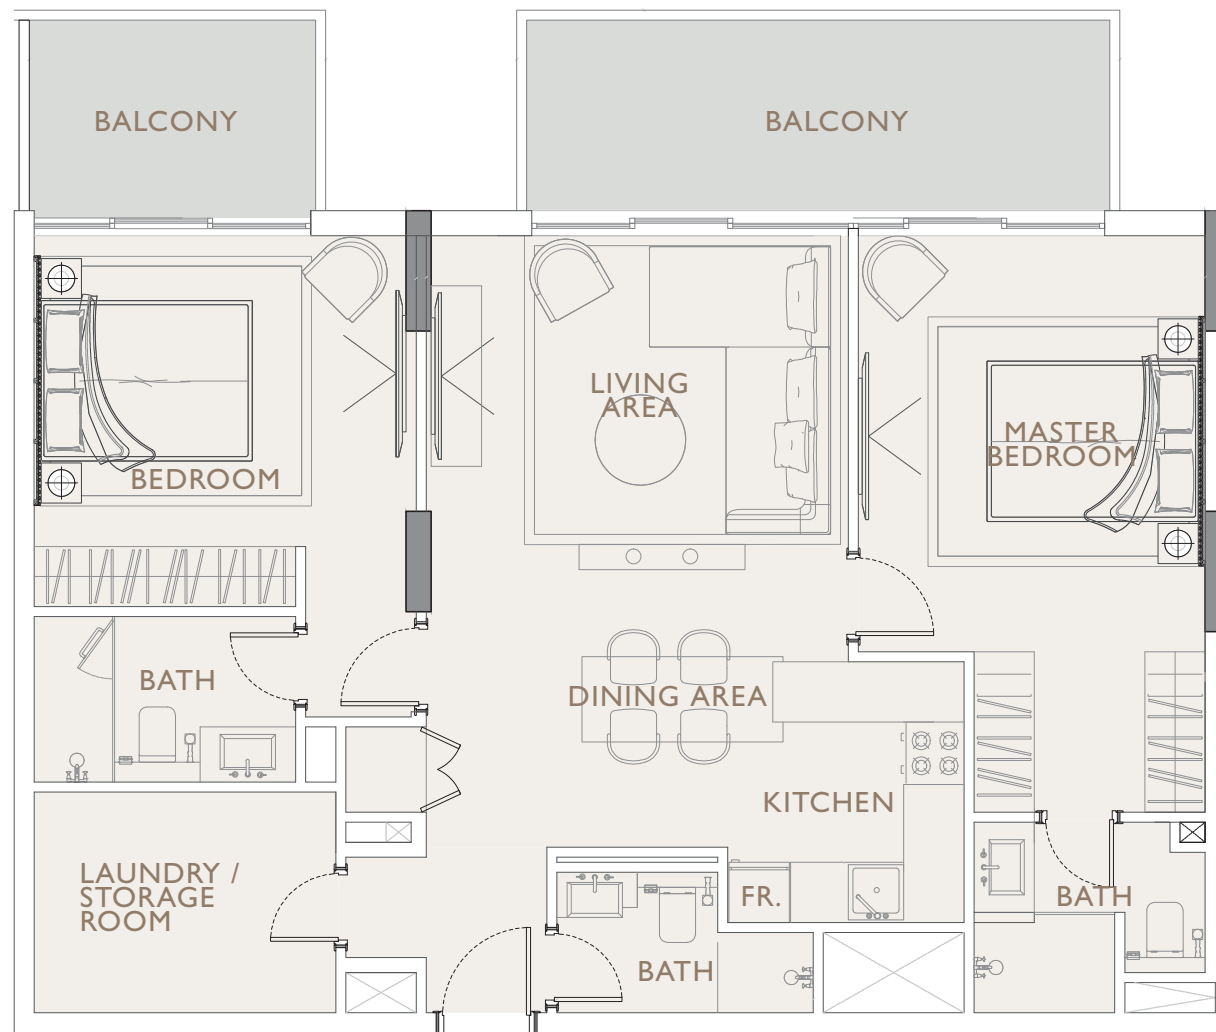

2 BEDROOM TYPE 3

Internal Living Area 996.63 sq.ft.

Outdoor Living Area 131.75 sq.ft.

Total Living Area 1,128.38 sq.ft.

OAKLEY

SQUARE RESIDENCES

2 BEDROOM TYPE 4

Internal Living Area 990.06 sq.ft.