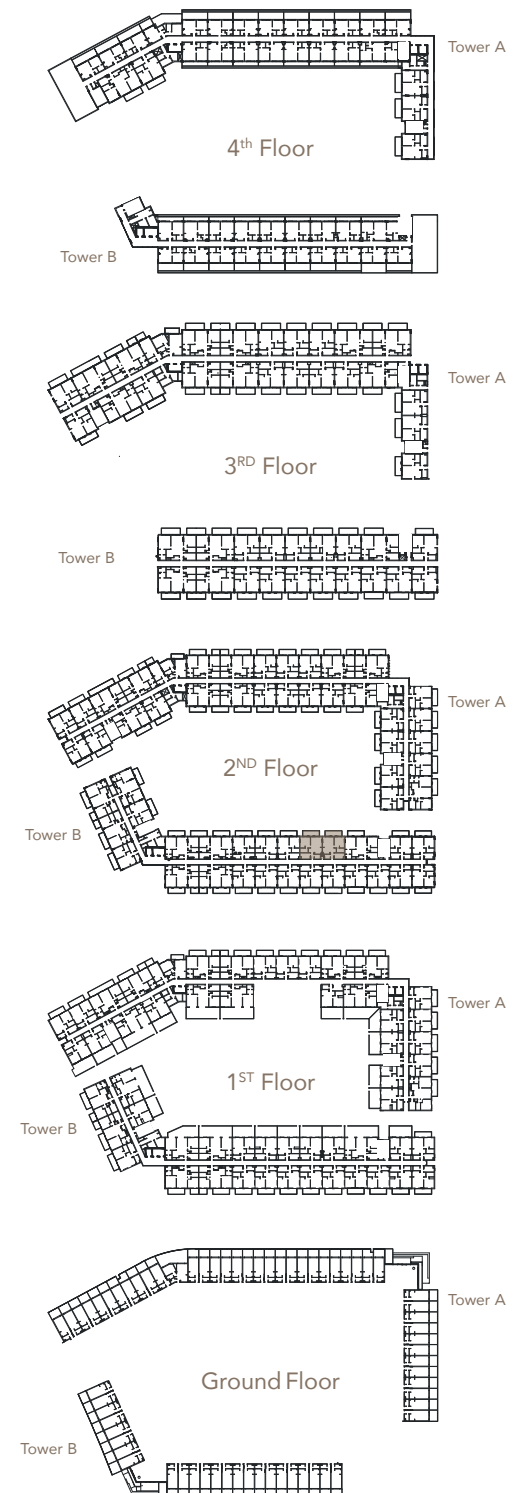

1 BEDROOM TYPE 10A

Internal Living Area 667.58 sq.ft.

Outdoor Living Area 343.69 sq.ft.

Total Living Area 1,011.27 sq.ft.

OAKLEY

S Q U A R E R E S I D E N C E S

1 BEDROOM TYPE 11

Internal Living Area 660.04 sq.ft.