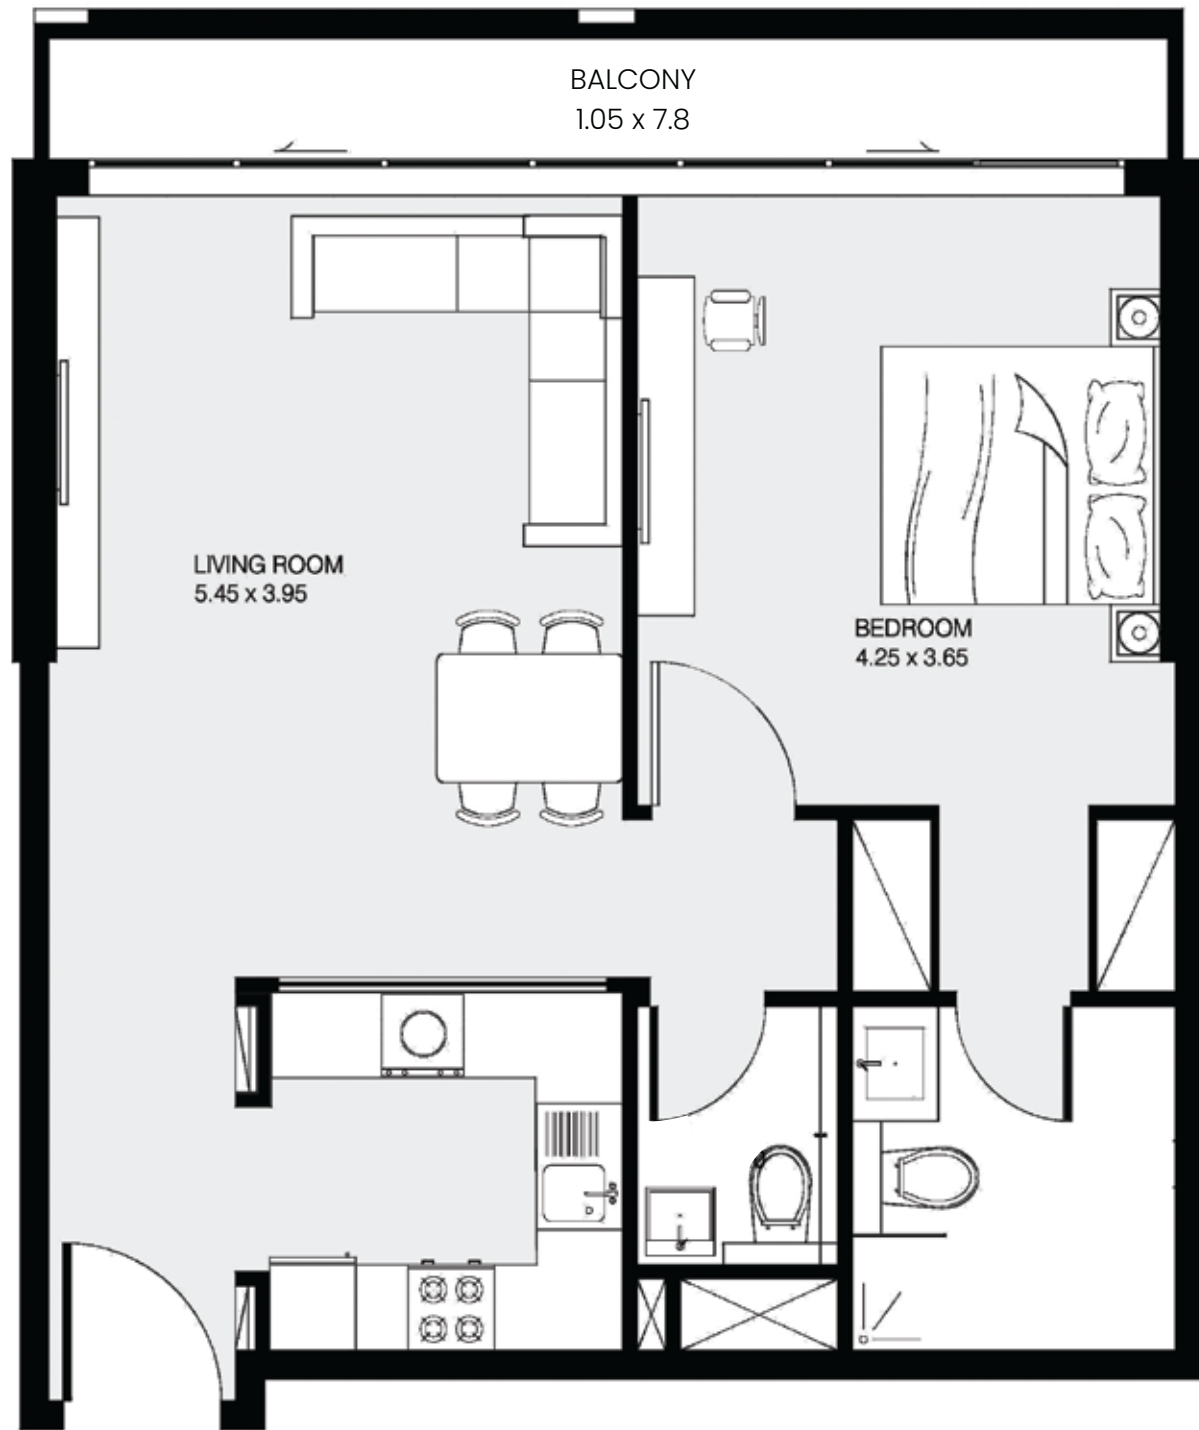

Community View

Street View

Type A

Size Range: 353 sq.ft - 640 sq.ft

Type B

Size Range: 431 sq.ft - 548 sq.ft

Type A

Size Range: 799 sq.ft - 1400 sq.ft

Type B

Size Range: 757 sq.ft - 969 sq.ft