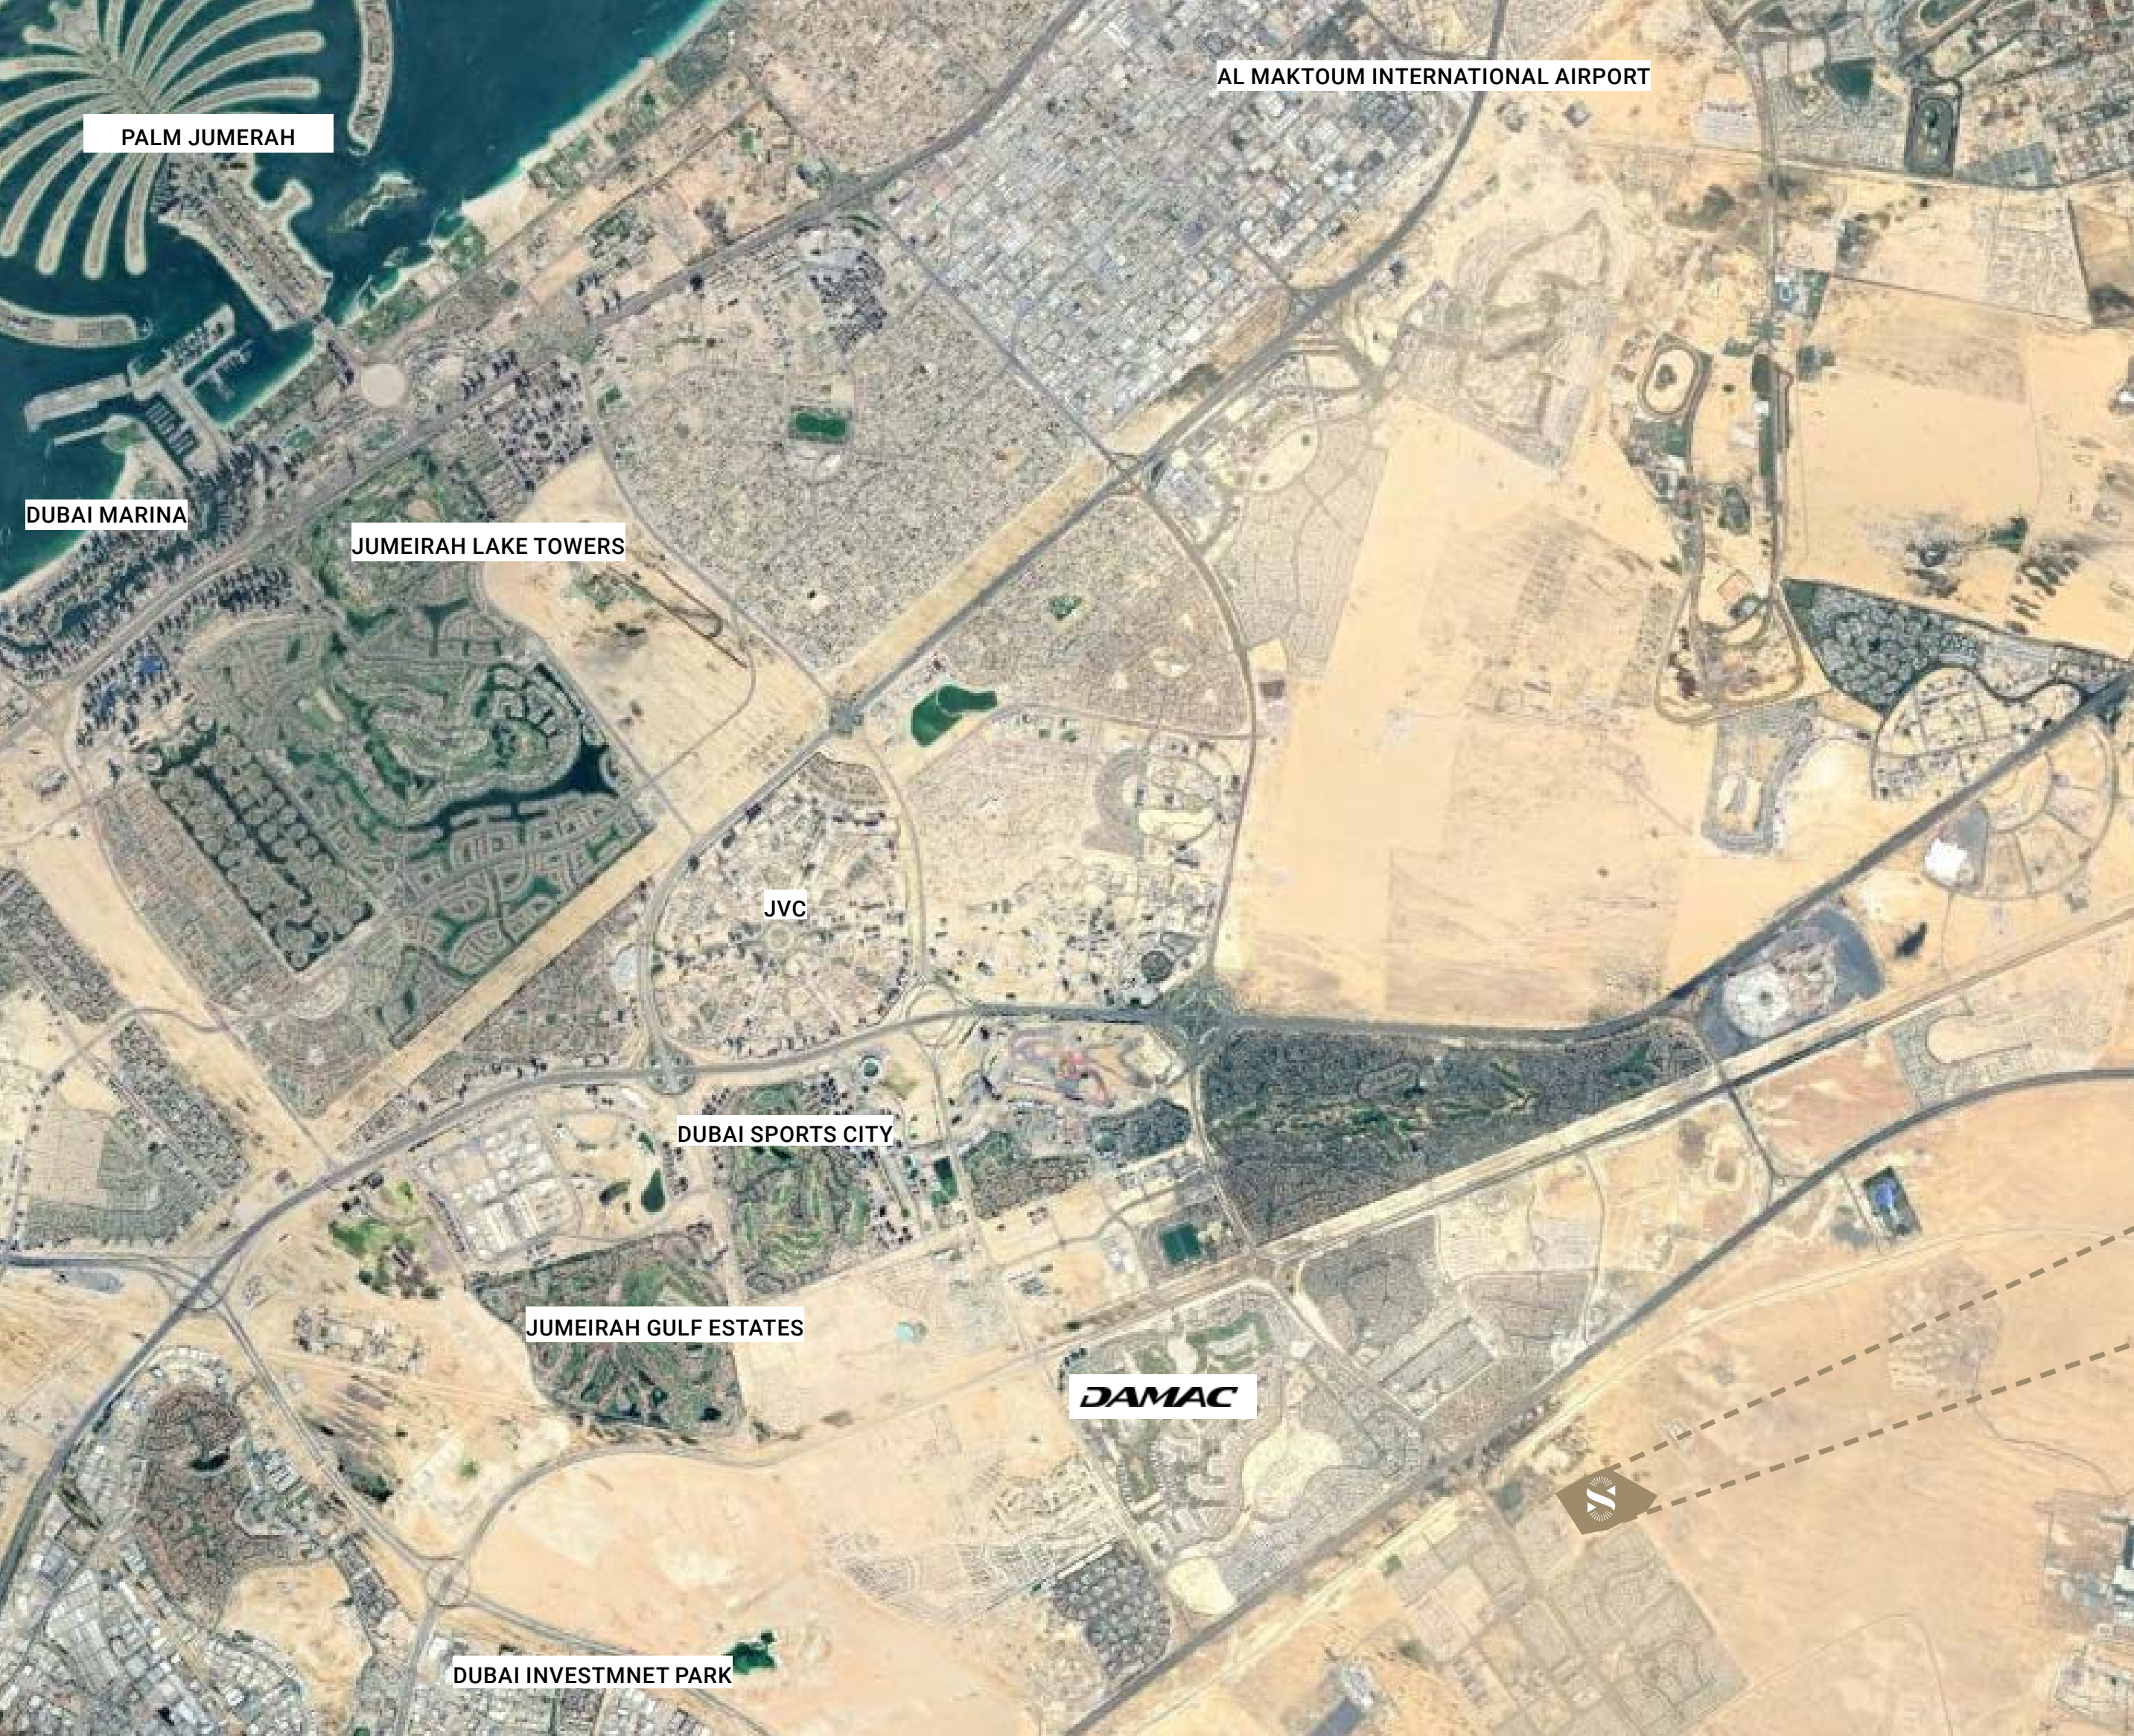

LIVE ON THE BRIGHT SIDE OF LIFE

CONNECTING
TO WILDLIFE &
NATURE

AL MAKTOUM INTERNATIONAL AIRPORT

PALM JUMERAH

DUBAI MARINA

JUMEIRAH LAKE TOWERS

JVC

DUBAI SPORTS CITY

JUMEIRAH GULF ESTATES

DAMAC

DUBAI INVESTMNET PARK

Image © 2024 Airbus

DAMAC

SUN  CITY

MINUTES
FROM ALL

METRO
20 MIN

AIRPORT
29 MIN

EXPO 202
23 MIN

DAMAC MALL
20 MIN

DAMAC

SUN CITY

01

BODY

FOREST HIKING
MONKEY BAR ARENA
CAMPING IN THE JUNGLE
SUSPENSION BRIDGE

CAMPING

FOUNTAIN

THE GRAND WATER FOUNTAIN

The main eye-catching feature in the heart of the community.

FOREST HIKING TRAIL

A convenient access to the trail and natural landscape, encouraging physical activity & exploration without having to travel far.