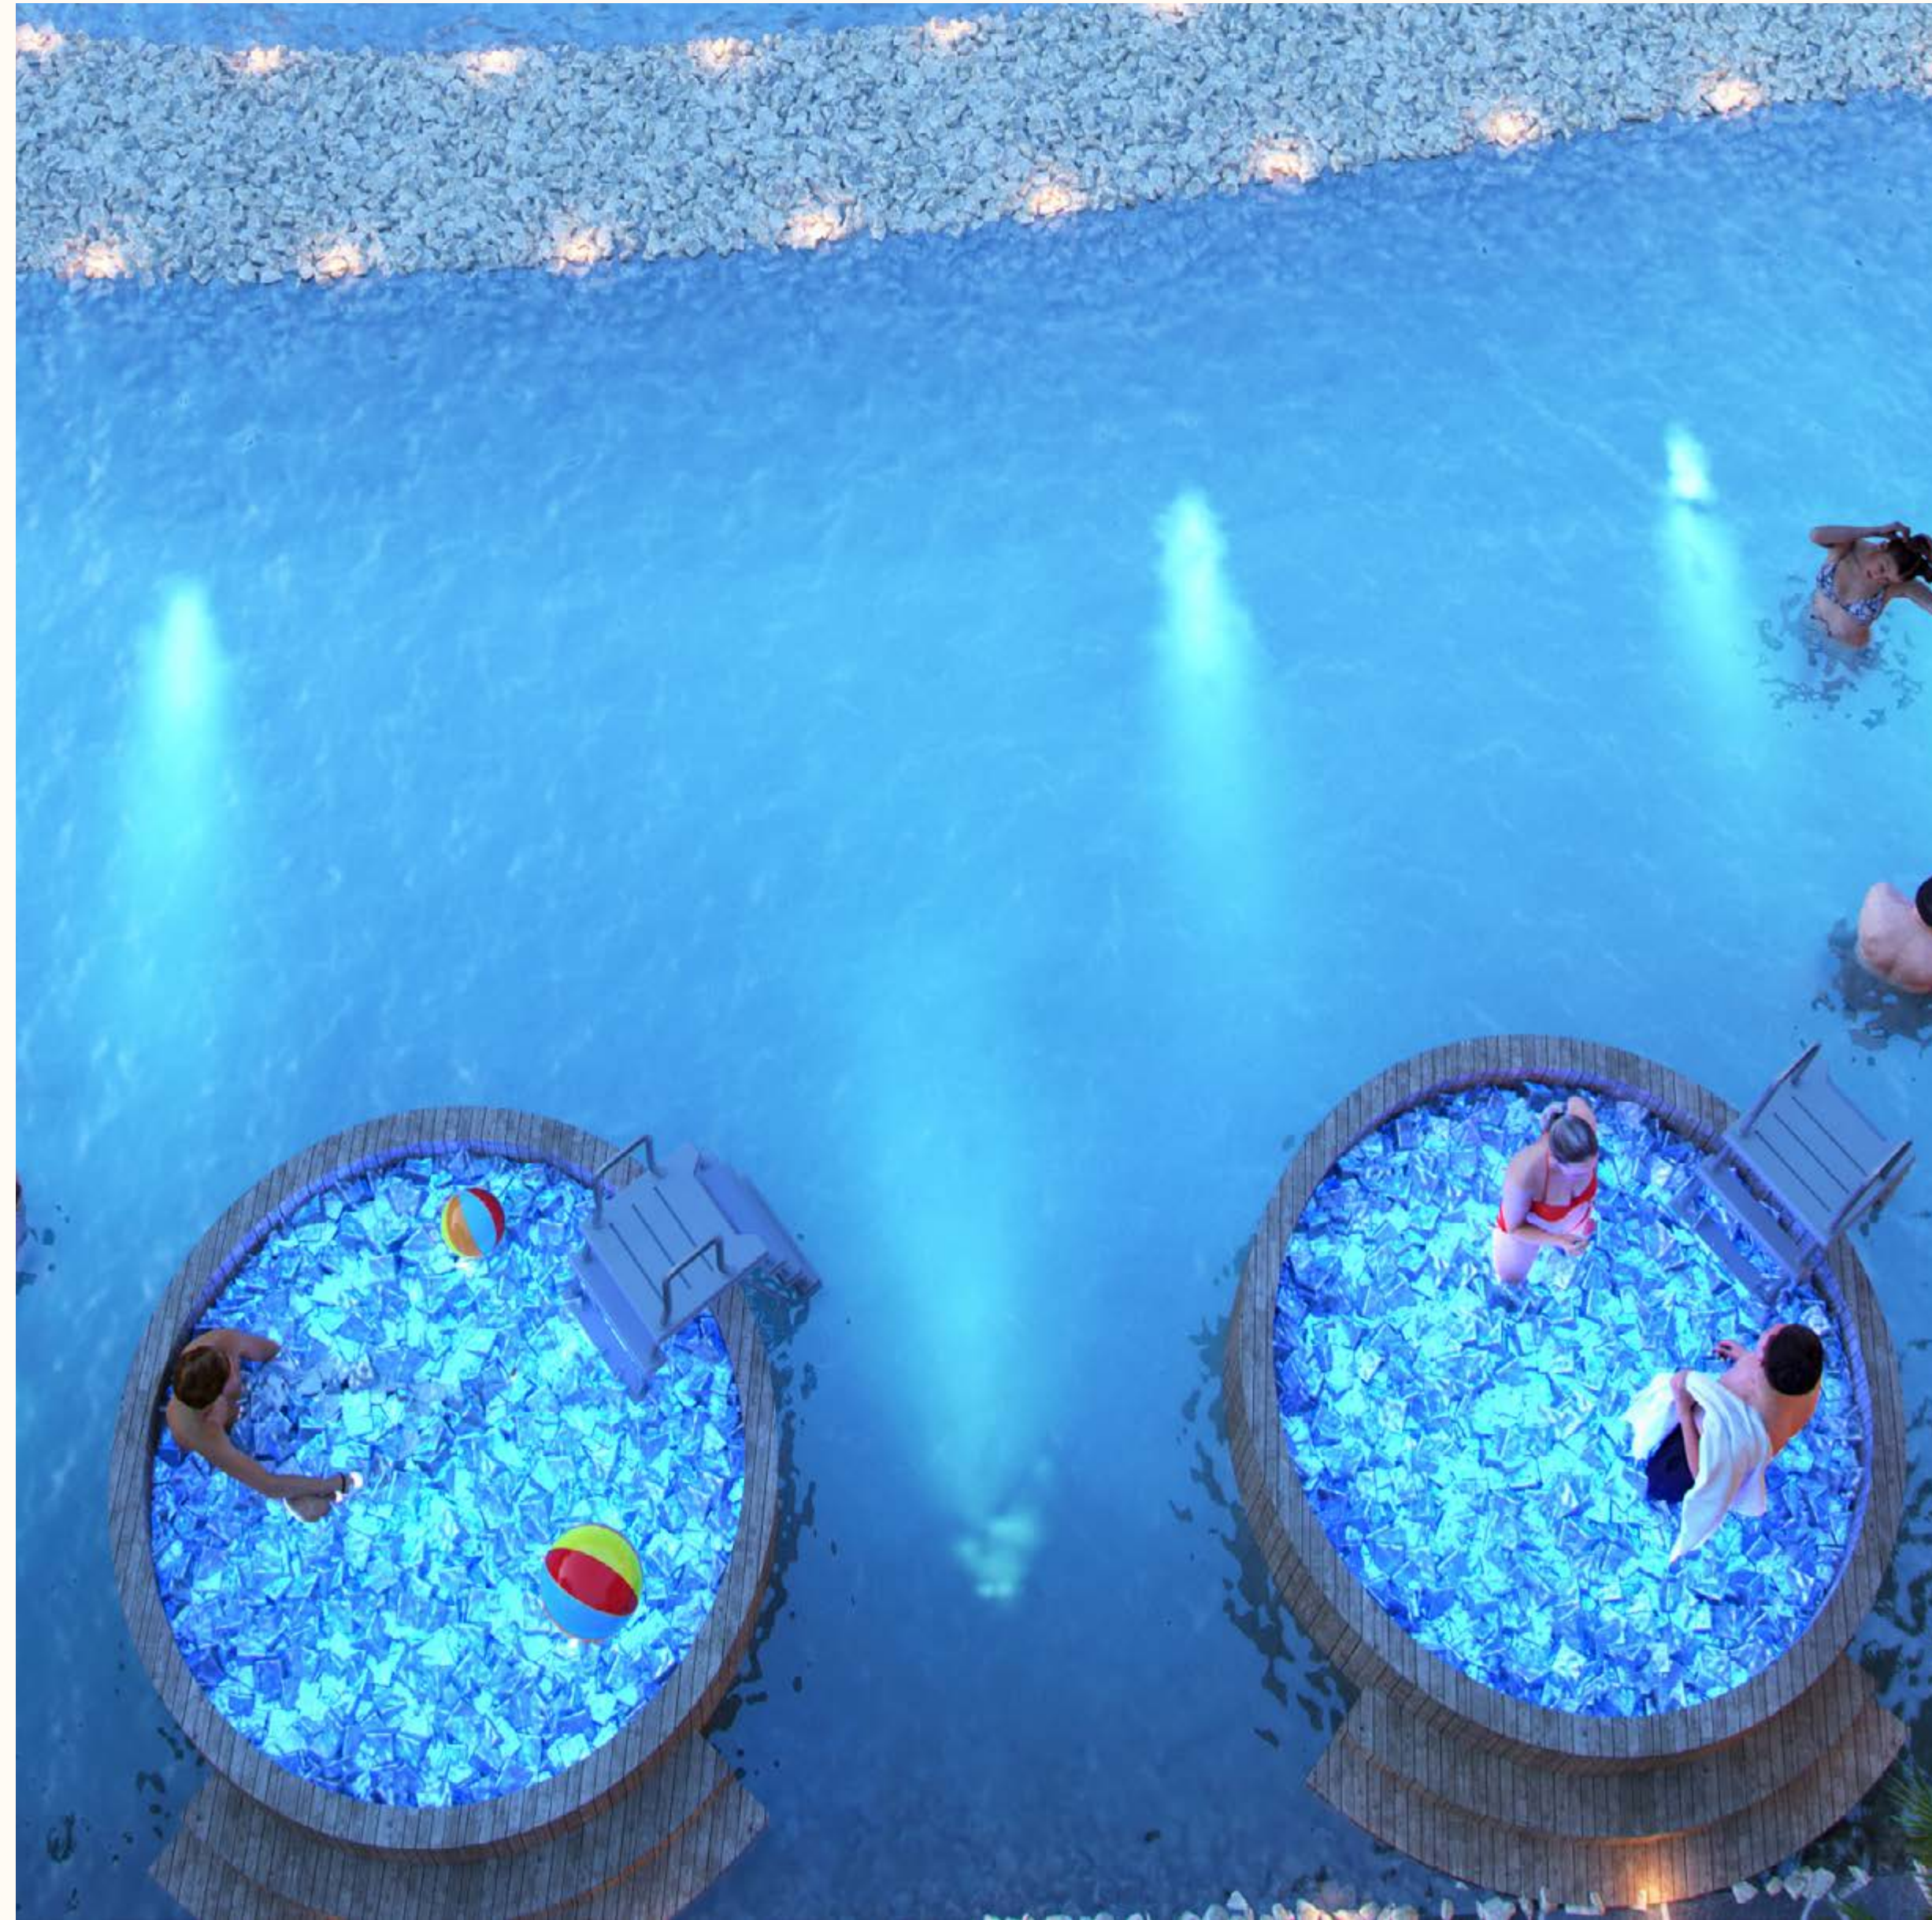

GO BAREFOOT - REFLEXOLOGY

Walk barefoot on the ground, including stepping on stones, for better health & to reconnect with nature.

SUNRISE GYM & MONKEY BAR ARENA

Synchronise your body with nature. When your biological clock is coordinated with the nature's clock, you get a better sleep. You can also explore an exciting jungle gym with bars for hanging, climbing challenges and swinging activities.

OUTDOOR SAUNA CABINS

A rejuvenating sanctuary amidst nature's beauty,
offering relaxation and wellness through the
ancient art of heat therapy

ICE
BATH THERAPY

Experience therapeutic rejuvenation and recovery in a controlled environment, harnessing the power of cold for wellness and revitalisation.