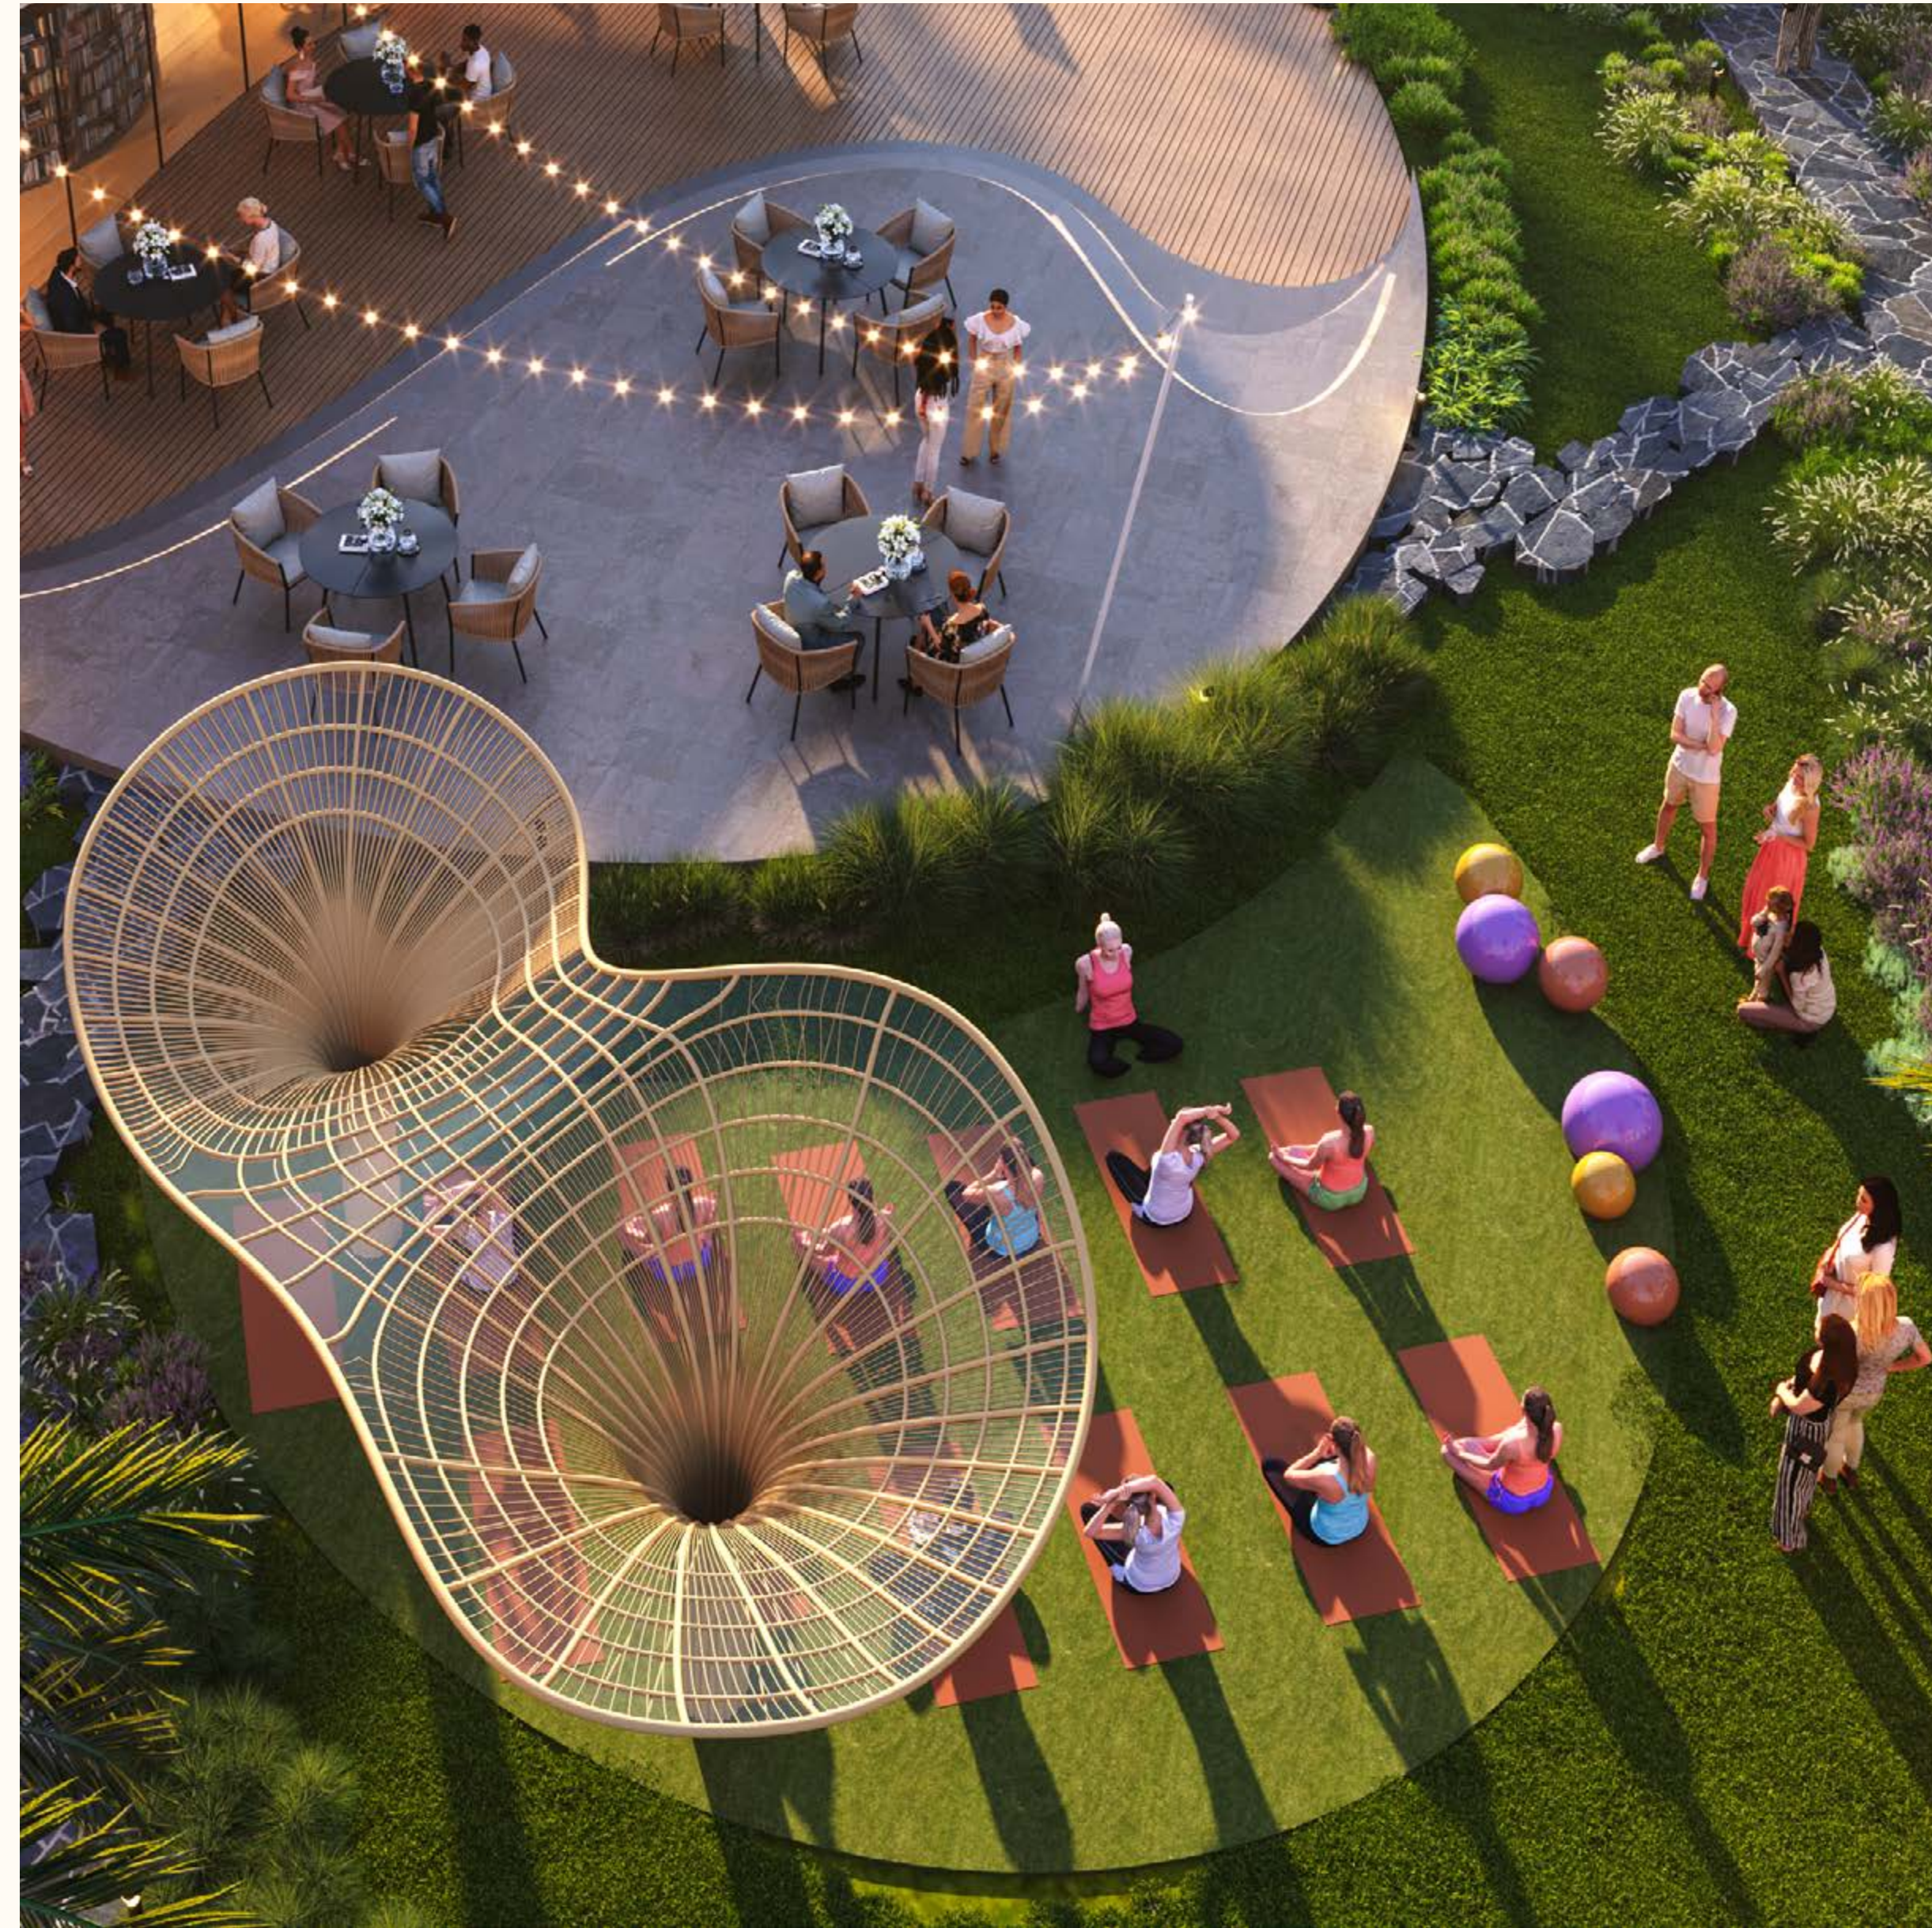

GO BAREFOOT - REFLEXOLOGY

Walk barefoot on the ground, including stepping on stones, for better health & to reconnect with nature.

SUNRISE GYM & MONKEY BAR ARENA

Synchronise your body with nature. When your biological clock is coordinated with the nature's clock, you get a better sleep. You can also explore an exciting jungle gym with bars for hanging, climbing challenges and swinging activities.

Engage in rejuvenating yoga sessions in the park amidst nature's serenity, harmonising body and mind for holistic wellness and inner peace.

LIBRARY CO-WORKING SPACE

An inspiring al fresco environment designed for collaborative work and creative synergy. Where knowledge meets fresh air for productive working sessions.

AMPHITHEATRE

A picturesque venue tailored for public speaking practice and training. It is nestled in nature's embrace, fostering growth and confidence.

TOWNHOUSE FRONT VIEW

DAMAC

SUN CITY

TOWNHOUSE REAR VIEW