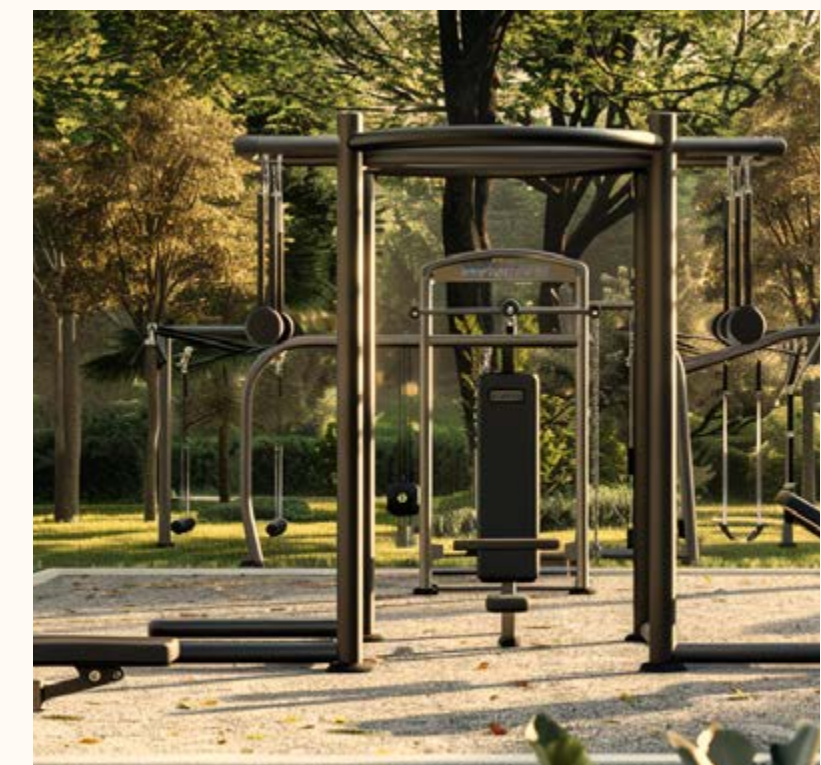

CAMPING

FOUNTAIN

THE GRAND WATER FOUNTAIN

The main eye-catching feature in the heart of the community.

FOREST HIKING TRAIL

A convenient access to the trail and natural landscape, encouraging physical activity & exploration without having to travel far.

GO BAREFOOT - REFLEXOLOGY

Walk barefoot on the ground, including stepping on stones, for better health & to reconnect with nature.

SUNRISE GYM & MONKEY BAR ARENA

Synchronise your body with nature. When your biological clock is coordinated with the nature's clock, you get a better sleep. You can also explore an exciting jungle gym with bars for hanging, climbing challenges and swinging activities.