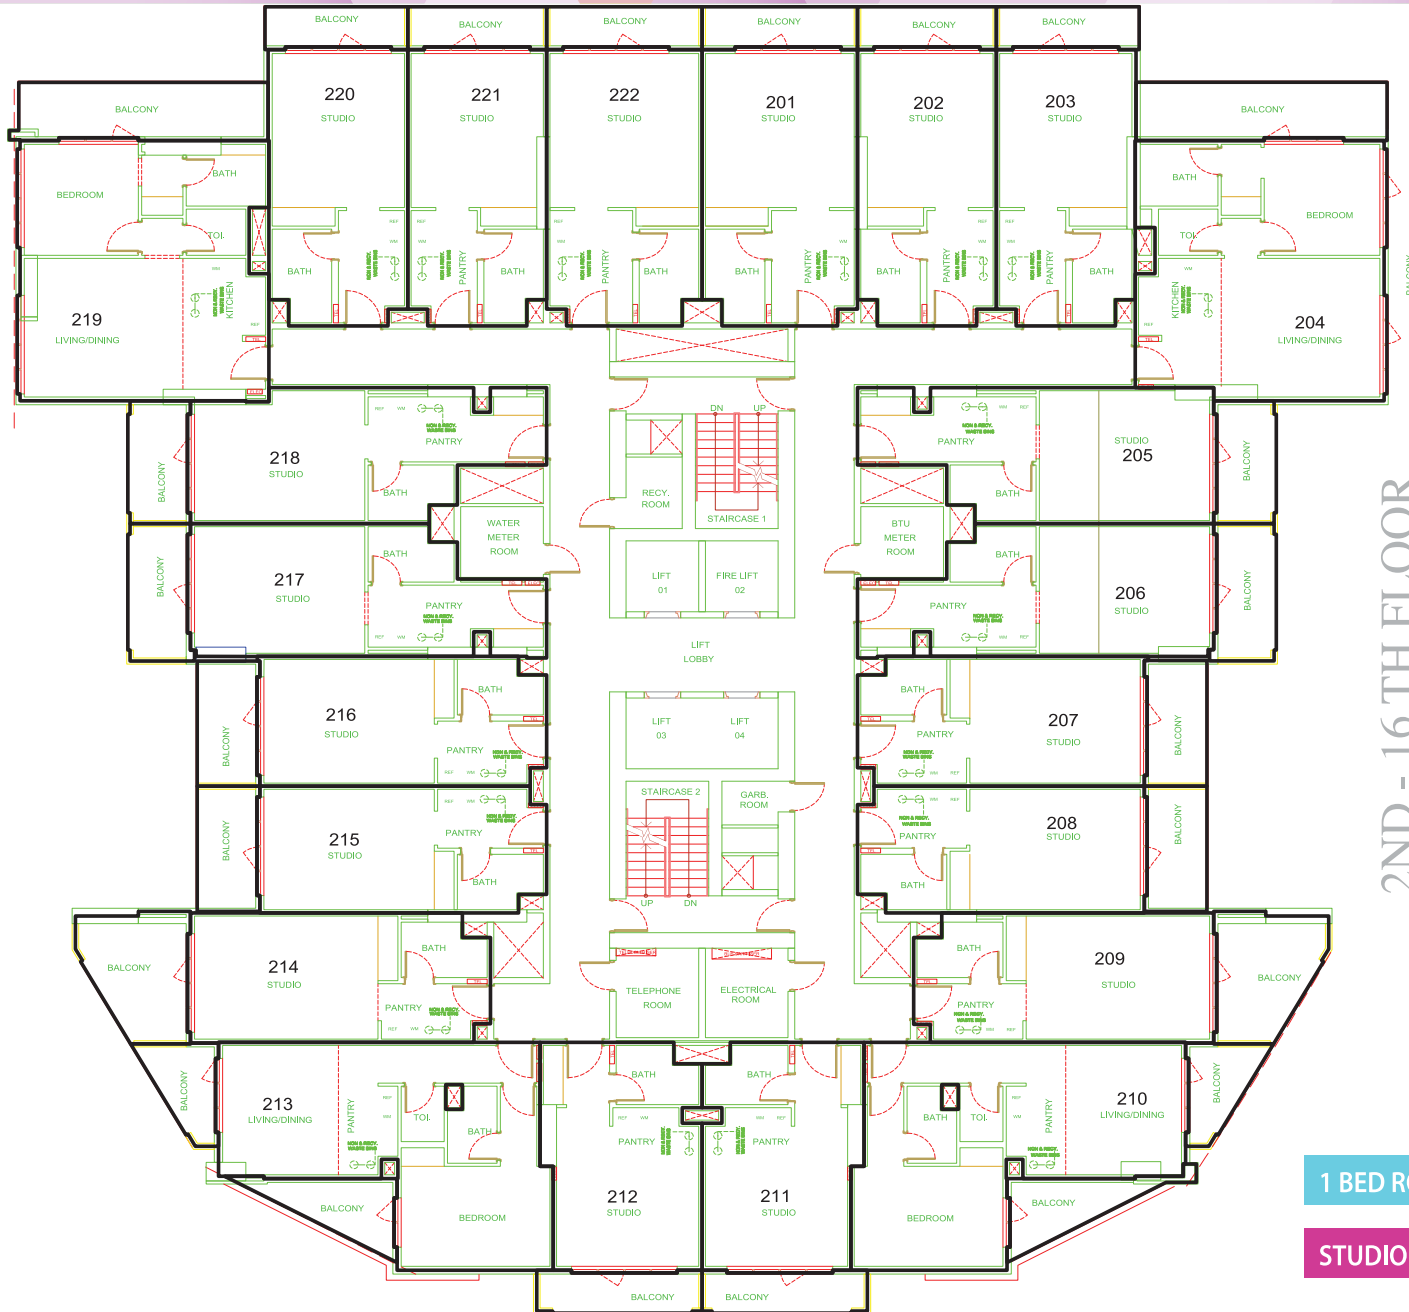

AG SQUARE SMART HOME

STUDIO - B

FLAT AREA 419 Sq.ft
BALCONY AREA 80 Sq.ft

STUDIO - A

FLAT AREA 377 Sq.ft
BALCONY AREA 82 Sq.ft

1 BEDROOM

FLAT AREA 679.01 Sq.ft
BALCONY AREA 151.89 Sq.ft

1ST FLOOR

1 BED ROOM

STUDIO

AG SQUARE
STUDIO
1 BED ROOM
LAYOUT

2ND - 16 TH FLOOR

AG SQUARE

STUDIO
1 BED ROOM
LAYOUT

1 BED ROOM

STUDIO

17 TH FLOOR

1 BED ROOM

STUDIO

AG SQUARE

1 BHK & STUDIO LAYOUT