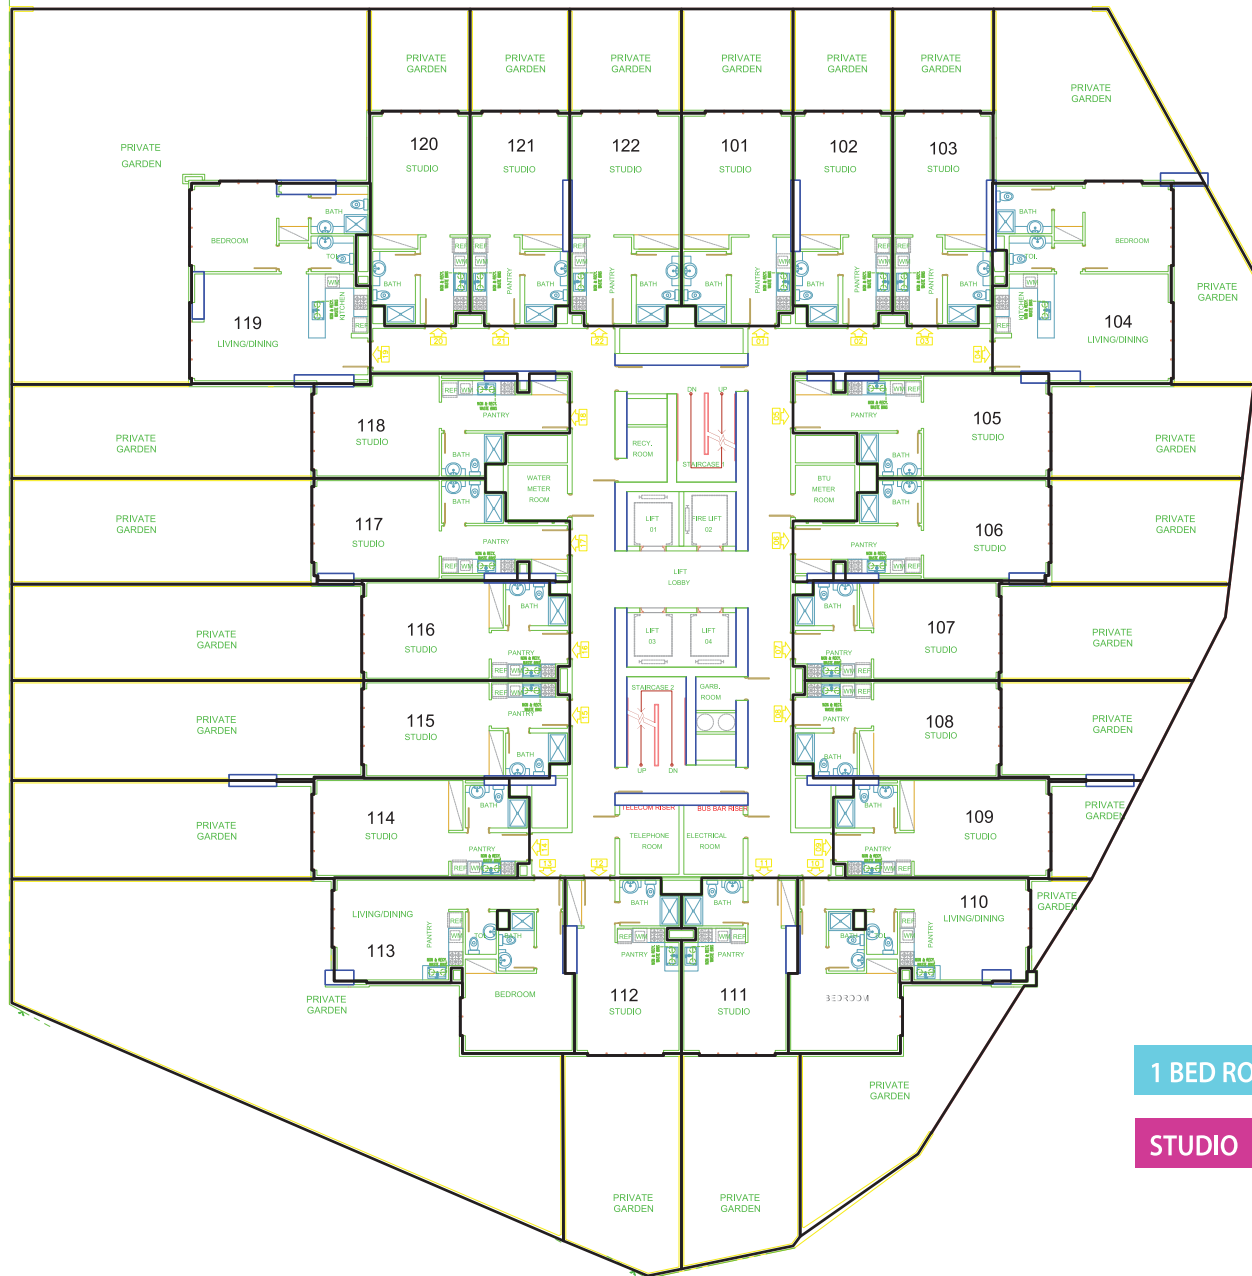

AG SQUARE SMART HOME

STUDIO - B

FLAT AREA 419 Sq.ft
BALCONY AREA 80 Sq.ft

STUDIO - A

FLAT AREA 377 Sq.ft
BALCONY AREA 82 Sq.ft

1 BEDROOM

FLAT AREA 679.01 Sq.ft
BALCONY AREA 151.89 Sq.ft

1ST FLOOR

1 BED ROOM

STUDIO

AG SQUARE
STUDIO
1 BED ROOM
LAYOUT

2ND - 16 TH FLOOR

AG SQUARE

STUDIO
1 BED ROOM
LAYOUT

1 BED ROOM

STUDIO

17 TH FLOOR

1 BED ROOM

STUDIO

AG SQUARE

1 BHK & STUDIO LAYOUT