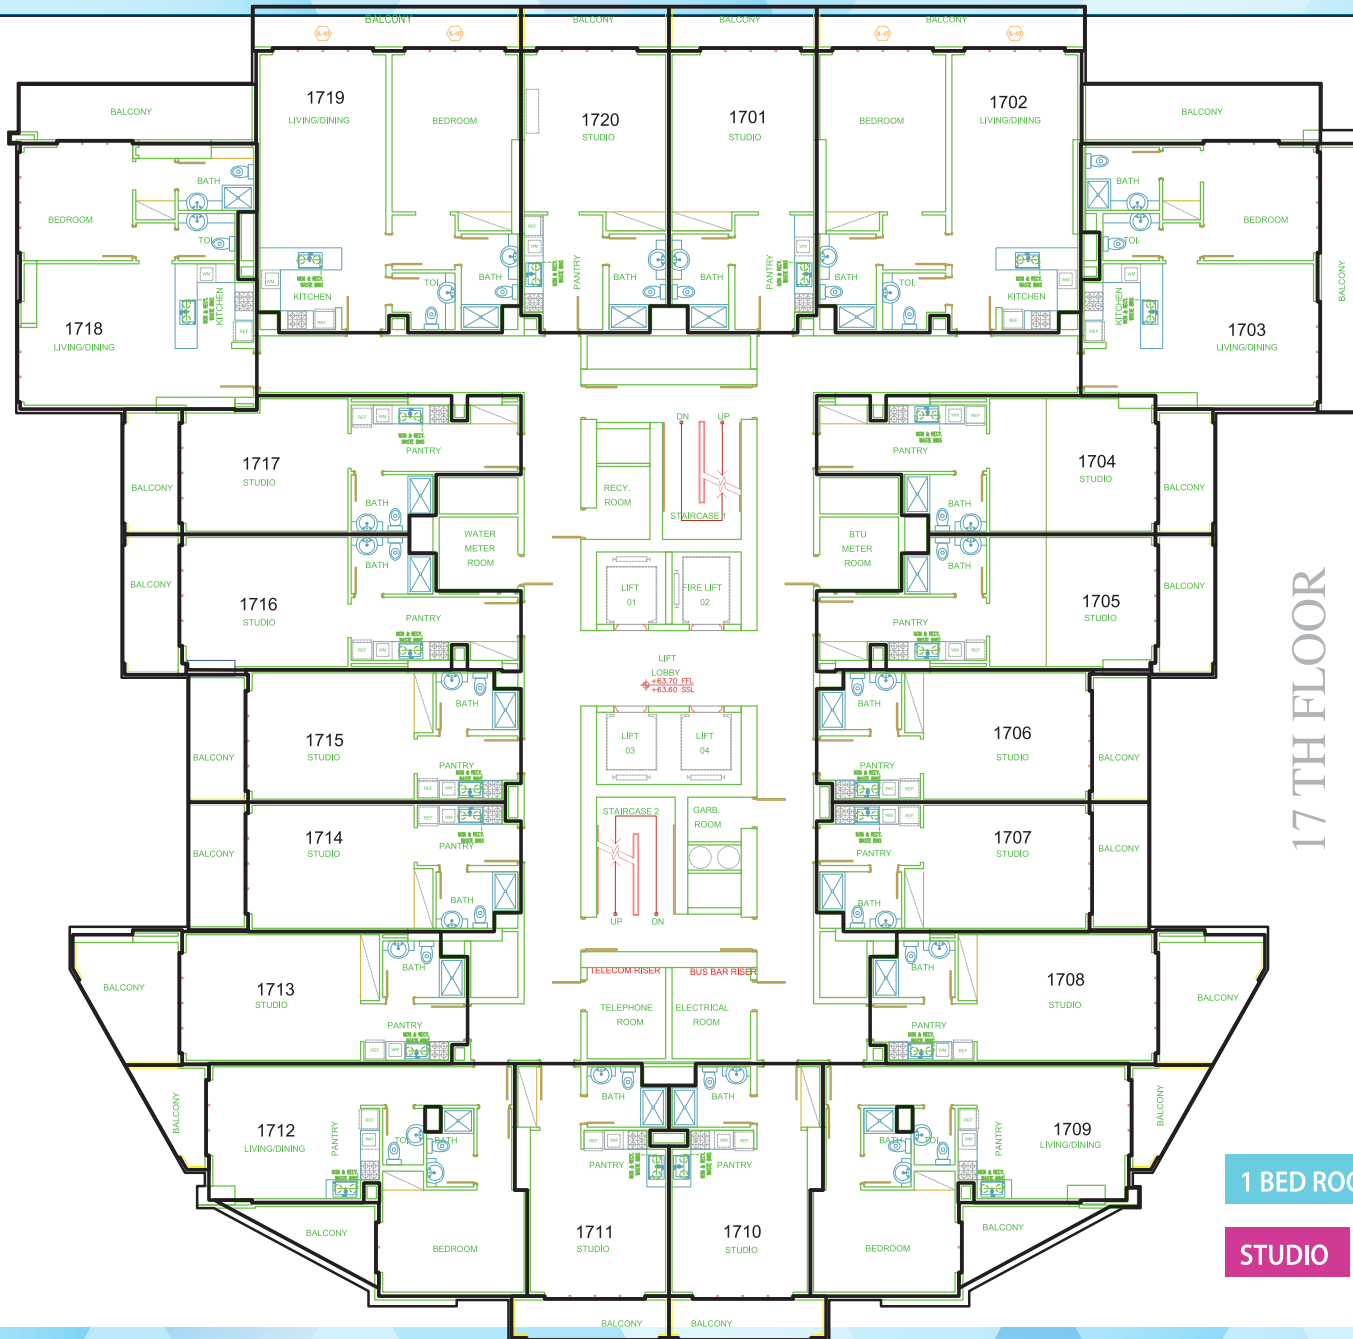

AG SQUARE SMART HOME

STUDIO - B

FLAT AREA 419 Sq.ft
BALCONY AREA 80 Sq.ft

STUDIO - A

FLAT AREA 377 Sq.ft
BALCONY AREA 82 Sq.ft

1 BEDROOM

FLAT AREA 679.01 Sq.ft
BALCONY AREA 151.89 Sq.ft

1ST FLOOR

1 BED ROOM

STUDIO

AG SQUARE
STUDIO
1 BED ROOM
LAYOUT

2ND - 16 TH FLOOR

AG SQUARE

STUDIO
1 BED ROOM
LAYOUT

1 BED ROOM

STUDIO

17 TH FLOOR

1 BED ROOM

STUDIO

AG SQUARE

1 BHK & STUDIO LAYOUT