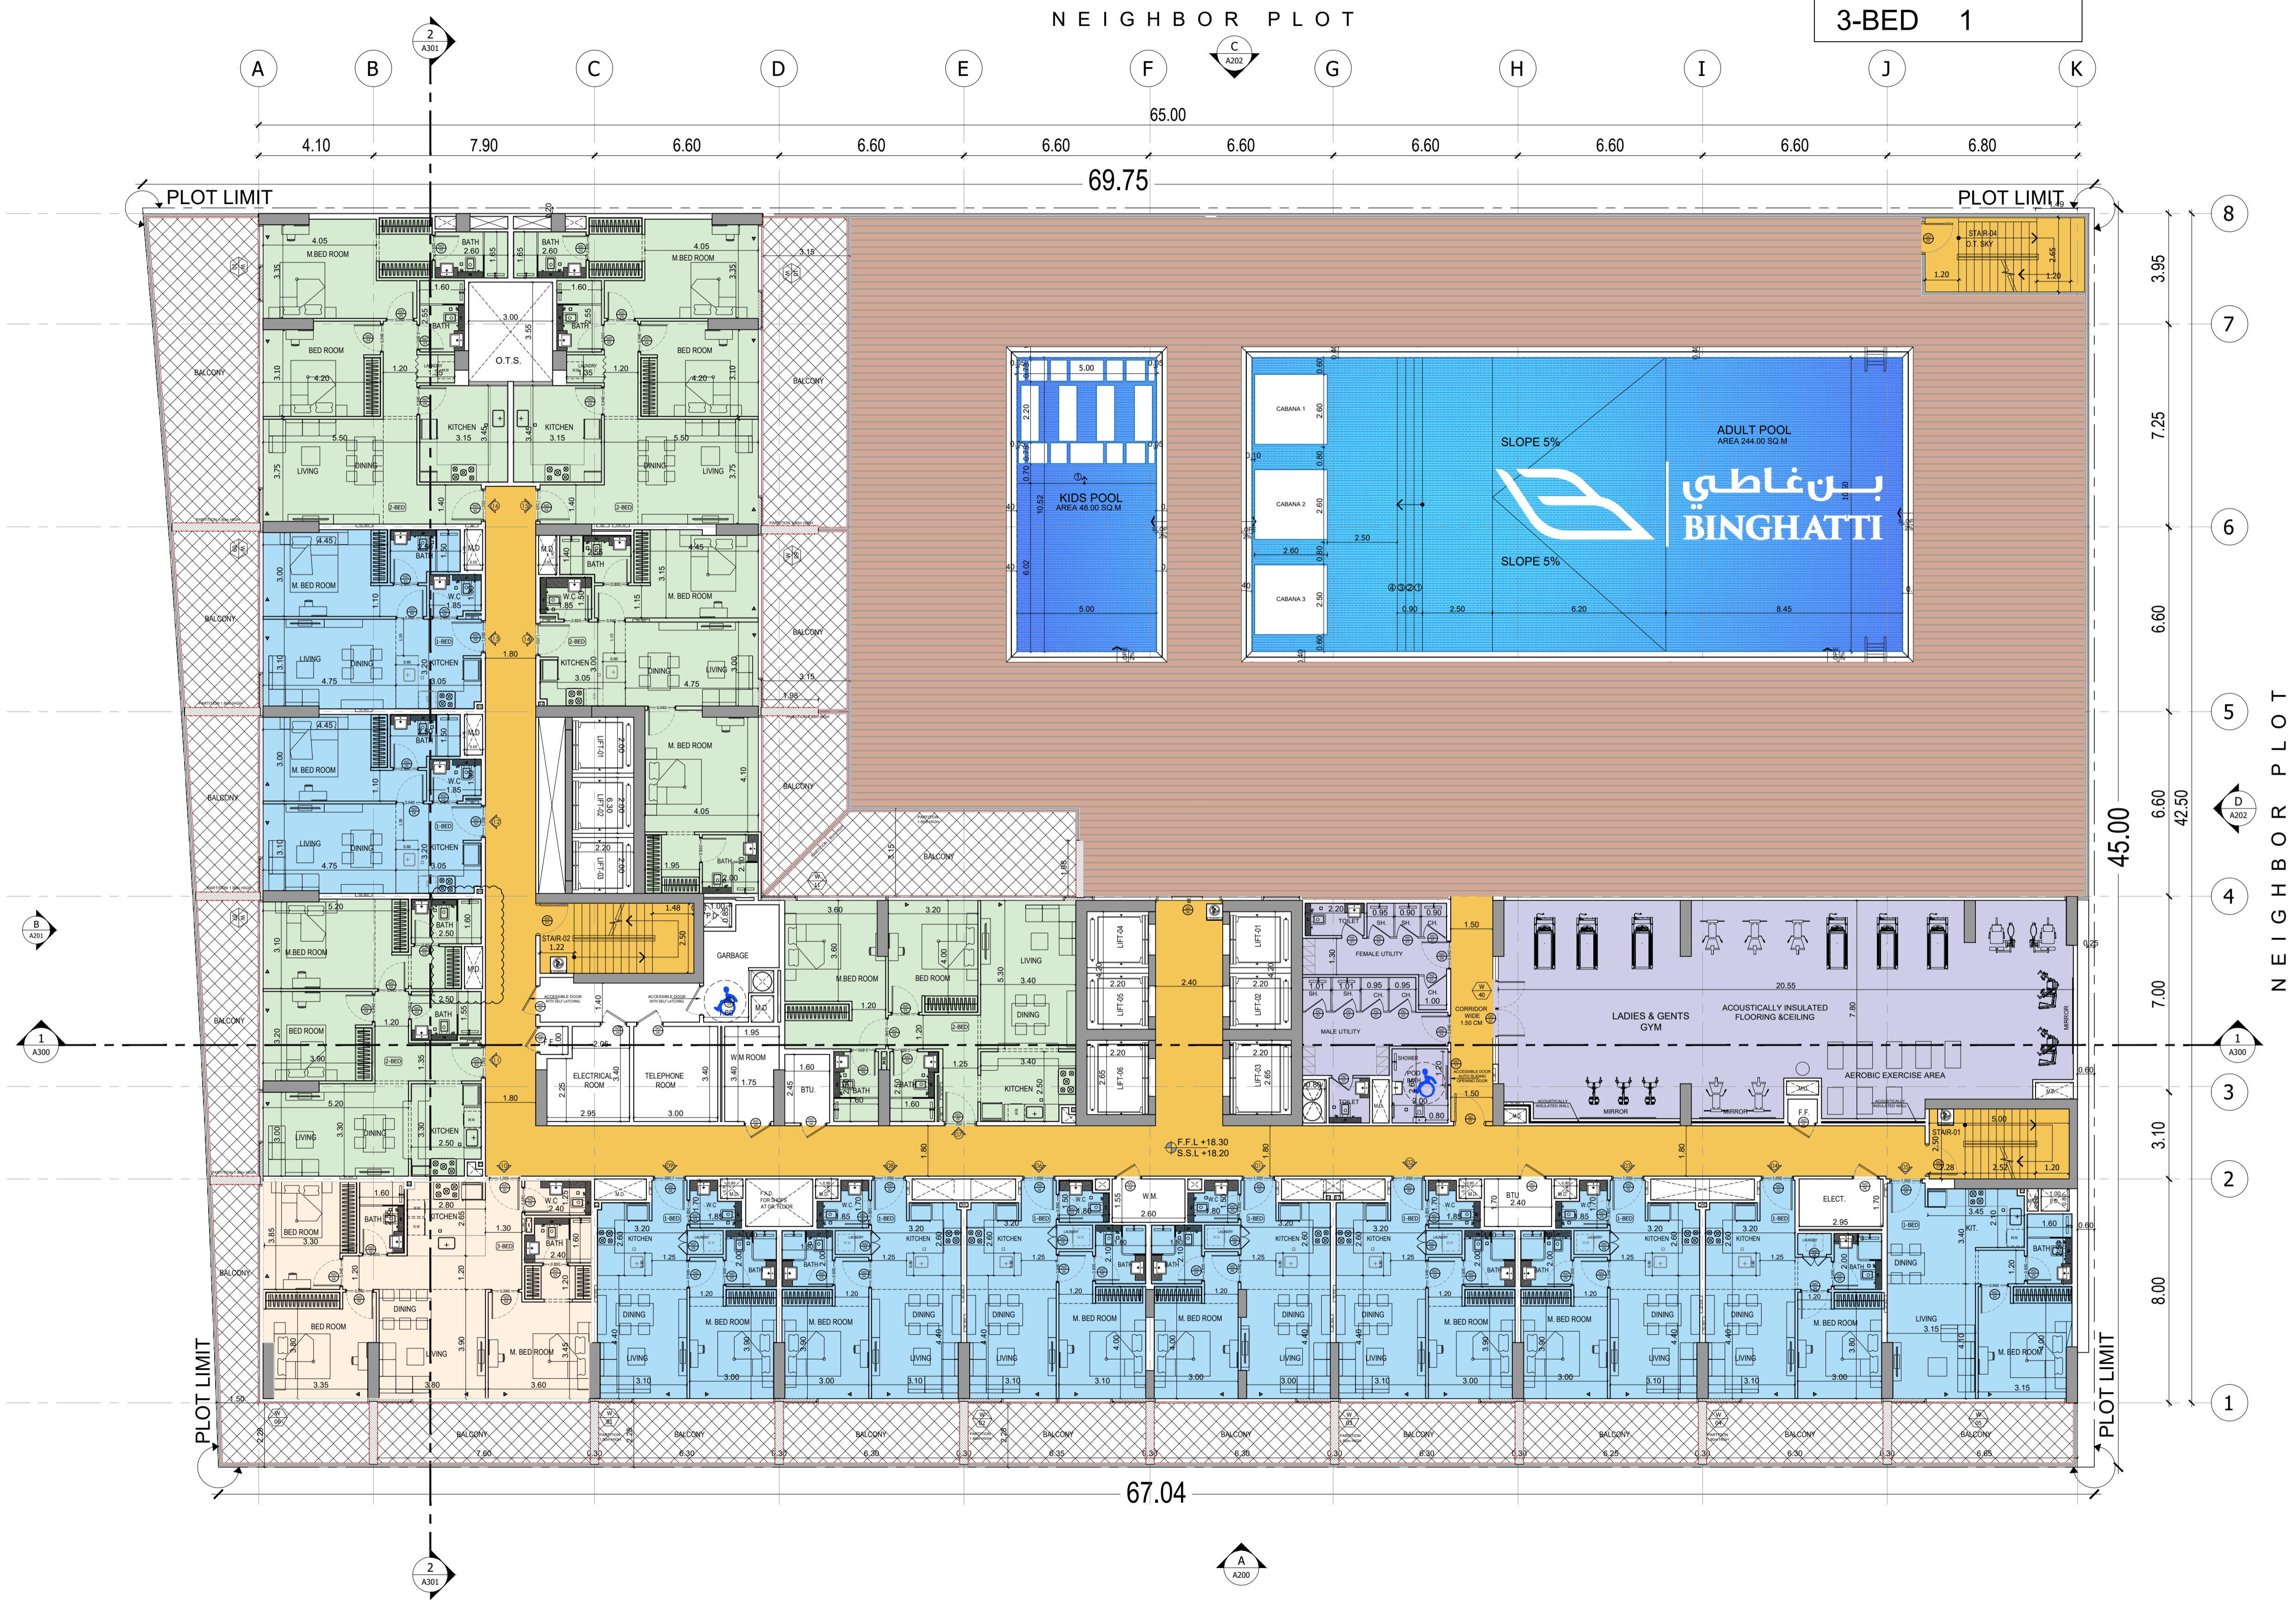

NEIGHBOR PLOT
EXISTING BUILDING

NEIGHBOR PLOT

16 UNITS / FLOOR	
1-BED	10
2-BED	5
3-BED	1

NEIGHBOR PLOT

BINGHATTI EMERALD

3RD FLOOR PLAN

سلفستون
لإستشارات الهندسية

SILVER STONE
ENGINEERING CONSULTANTS

NEIGHBOR PLOT

21 UNITS / FLOOR

1-BED 16

2-BED 4

3-BED 1

X 13 FLOOR

BINGHATTI EMERALD

4TH-12TH ALTERNATE FLOOR PLAN

سلفستون
لإستشارات الهندسية

SILVER STONE
ENGINEERING CONSULTANTS

NEIGHBOR PLOT

NEIGHBOR PLOT

8 UNITS / FLOOR
 1-BED 7
 2-BED 1
 3-BED 0
 X 1 FLOOR

NEIGHBOR PLOT