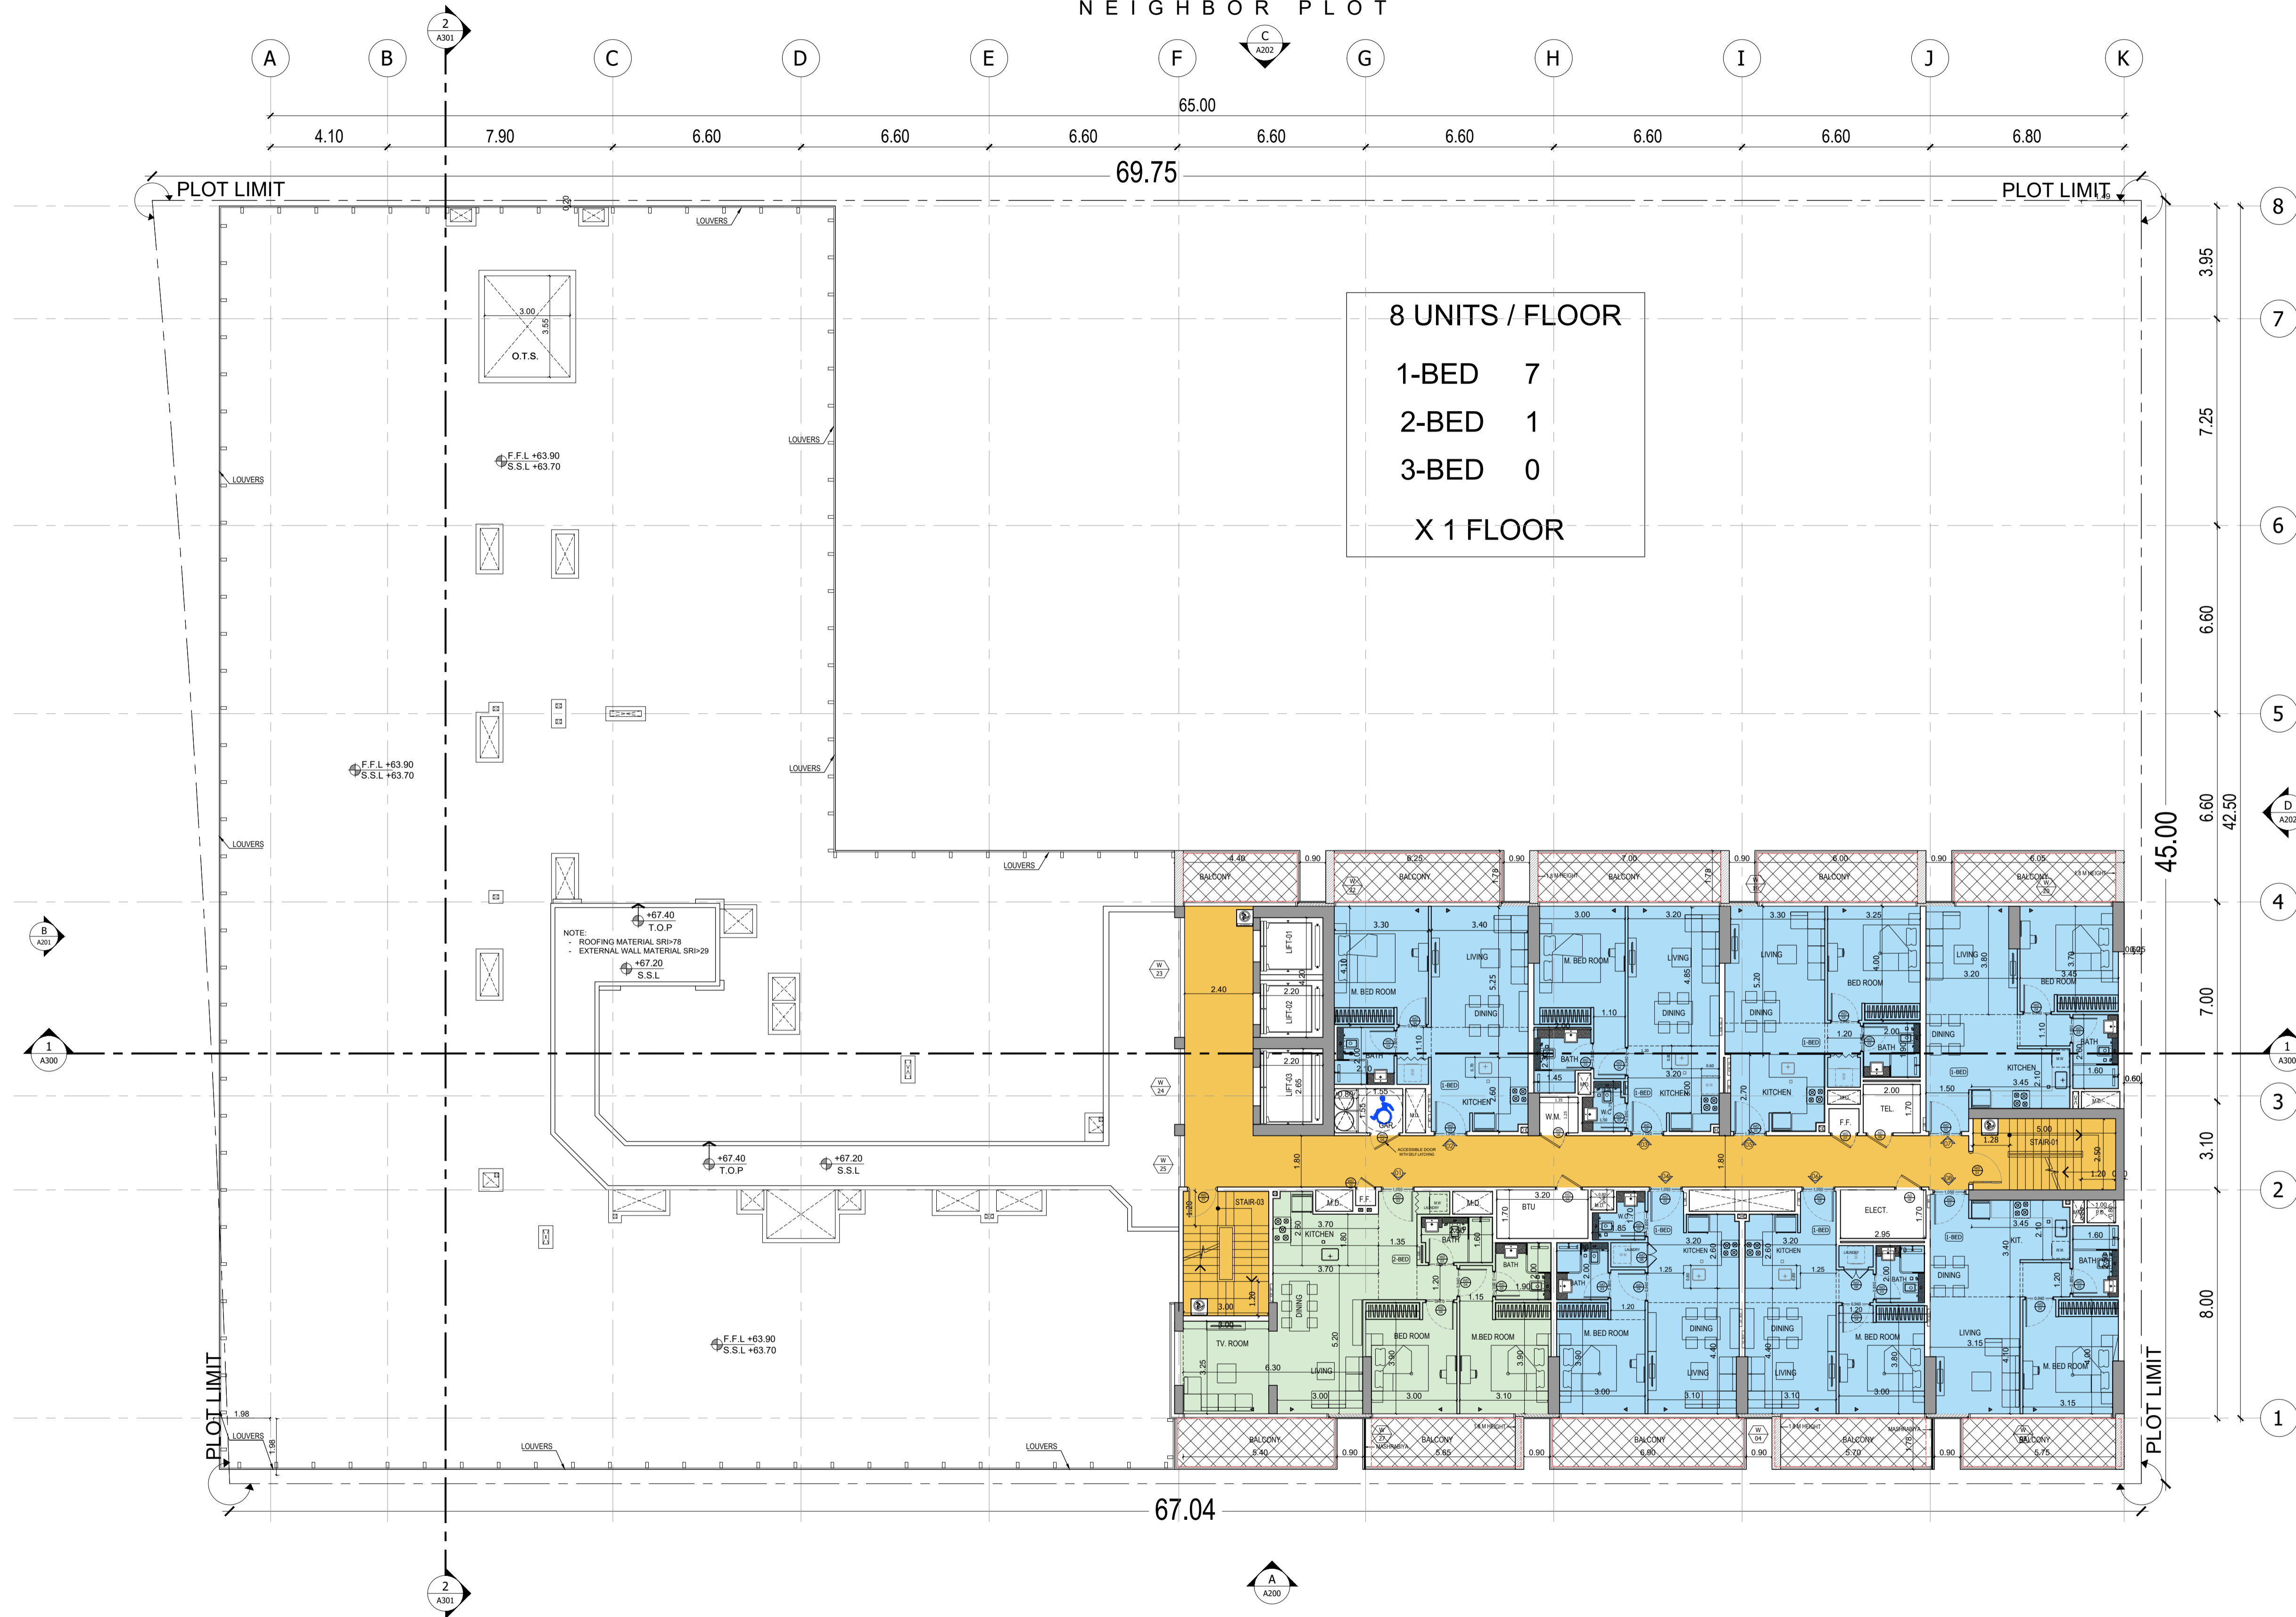

NEIGHBOR PLOT
EXISTING BUILDING

NEIGHBOR PLOT

16 UNITS / FLOOR	
1-BED	10
2-BED	5
3-BED	1

NEIGHBOR PLOT

BINGHATTI EMERALD

3RD FLOOR PLAN

سلفستون
لإستشارات الهندسية

SILVER STONE
ENGINEERING CONSULTANTS

NEIGHBOR PLOT

21 UNITS / FLOOR

1-BED 16

2-BED 4

3-BED 1

X 13 FLOOR

BINGHATTI EMERALD

4TH-12TH ALTERNATE FLOOR PLAN

سلفستون
لإستشارات الهندسية

SILVER STONE
ENGINEERING CONSULTANTS

NEIGHBOR PLOT

NEIGHBOR PLOT

8 UNITS / FLOOR
 1-BED 7
 2-BED 1
 3-BED 0
 X 1 FLOOR

NEIGHBOR PLOT