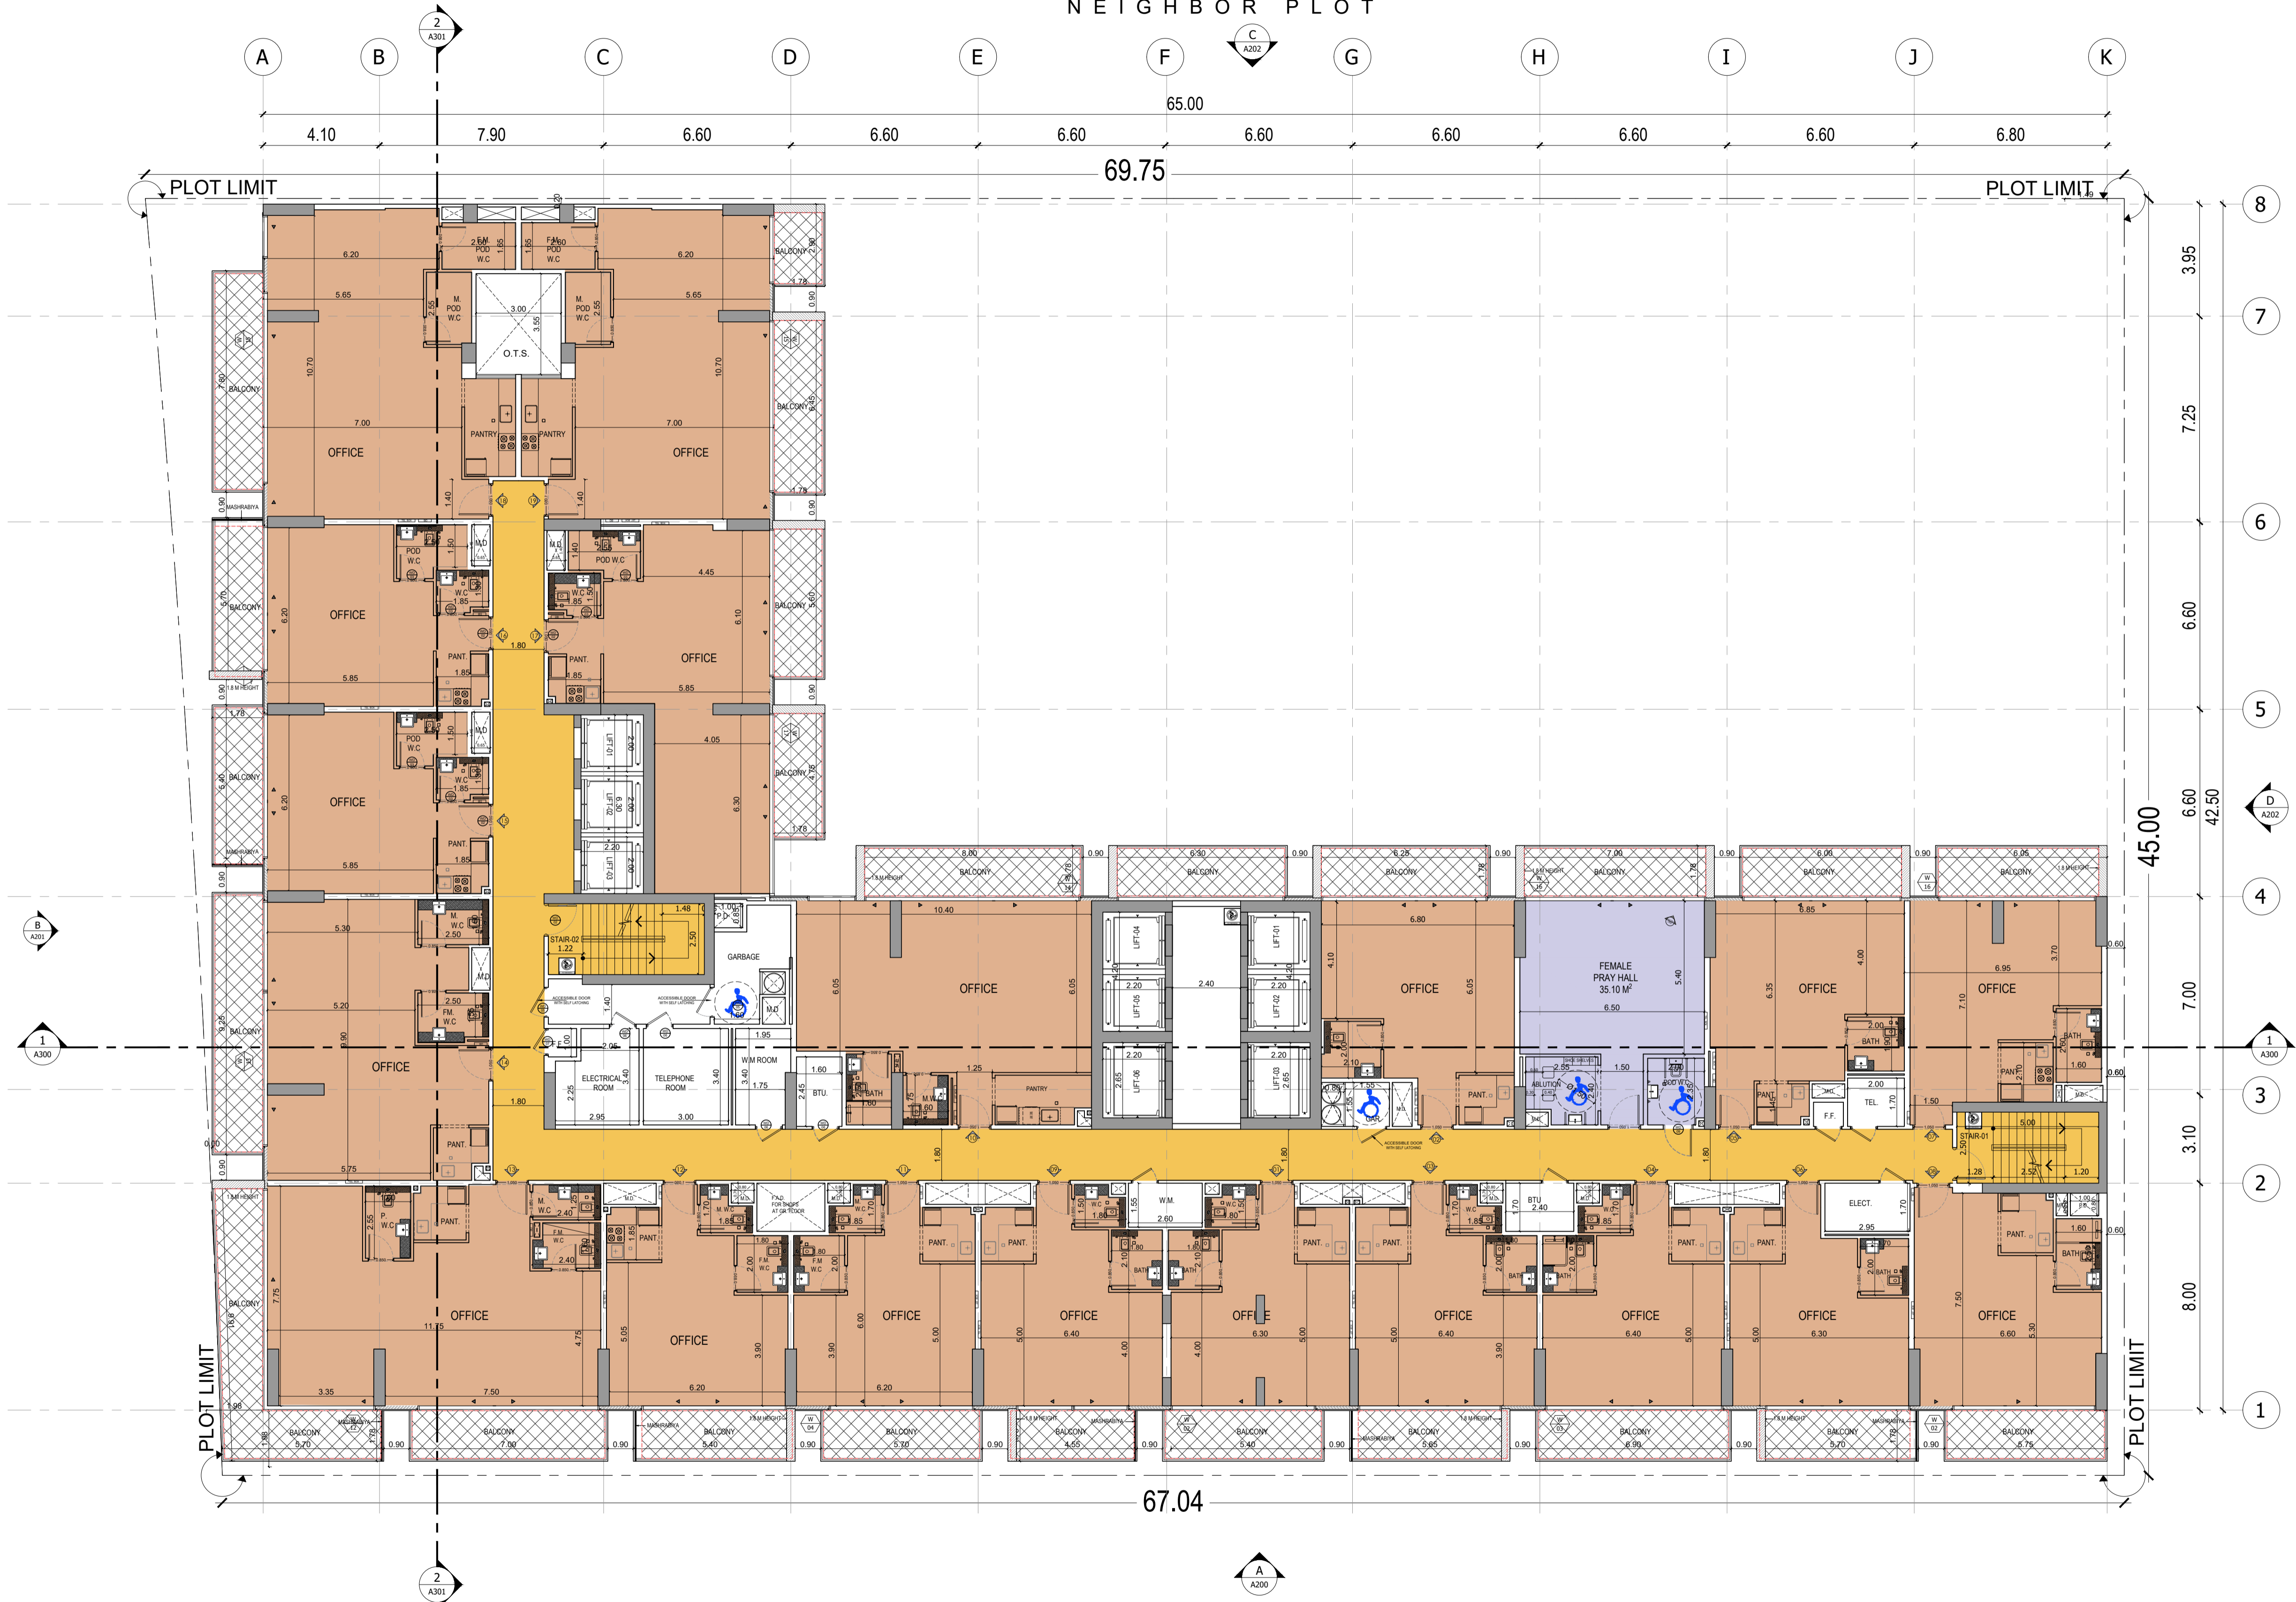

NEIGHBOR PLOT
EXISTING BUILDING

NEIGHBOR PLOT

16 UNITS / FLOOR	
1-BED	10
2-BED	5
3-BED	1

NEIGHBOR PLOT

BINGHATTI EMERALD

3RD FLOOR PLAN

سلفستون
لإستشارات الهندسية

SILVER STONE
ENGINEERING CONSULTANTS

NEIGHBOR PLOT

21 UNITS / FLOOR

1-BED 16

2-BED 4

3-BED 1

X 13 FLOOR

BINGHATTI EMERALD

4TH-12TH ALTERNATE FLOOR PLAN

سلفستون
لإستشارات الهندسية

SILVER STONE
ENGINEERING CONSULTANTS

NEIGHBOR PLOT

NEIGHBOR PLOT

8 UNITS / FLOOR
 1-BED 7
 2-BED 1
 3-BED 0
 X 1 FLOOR

NEIGHBOR PLOT