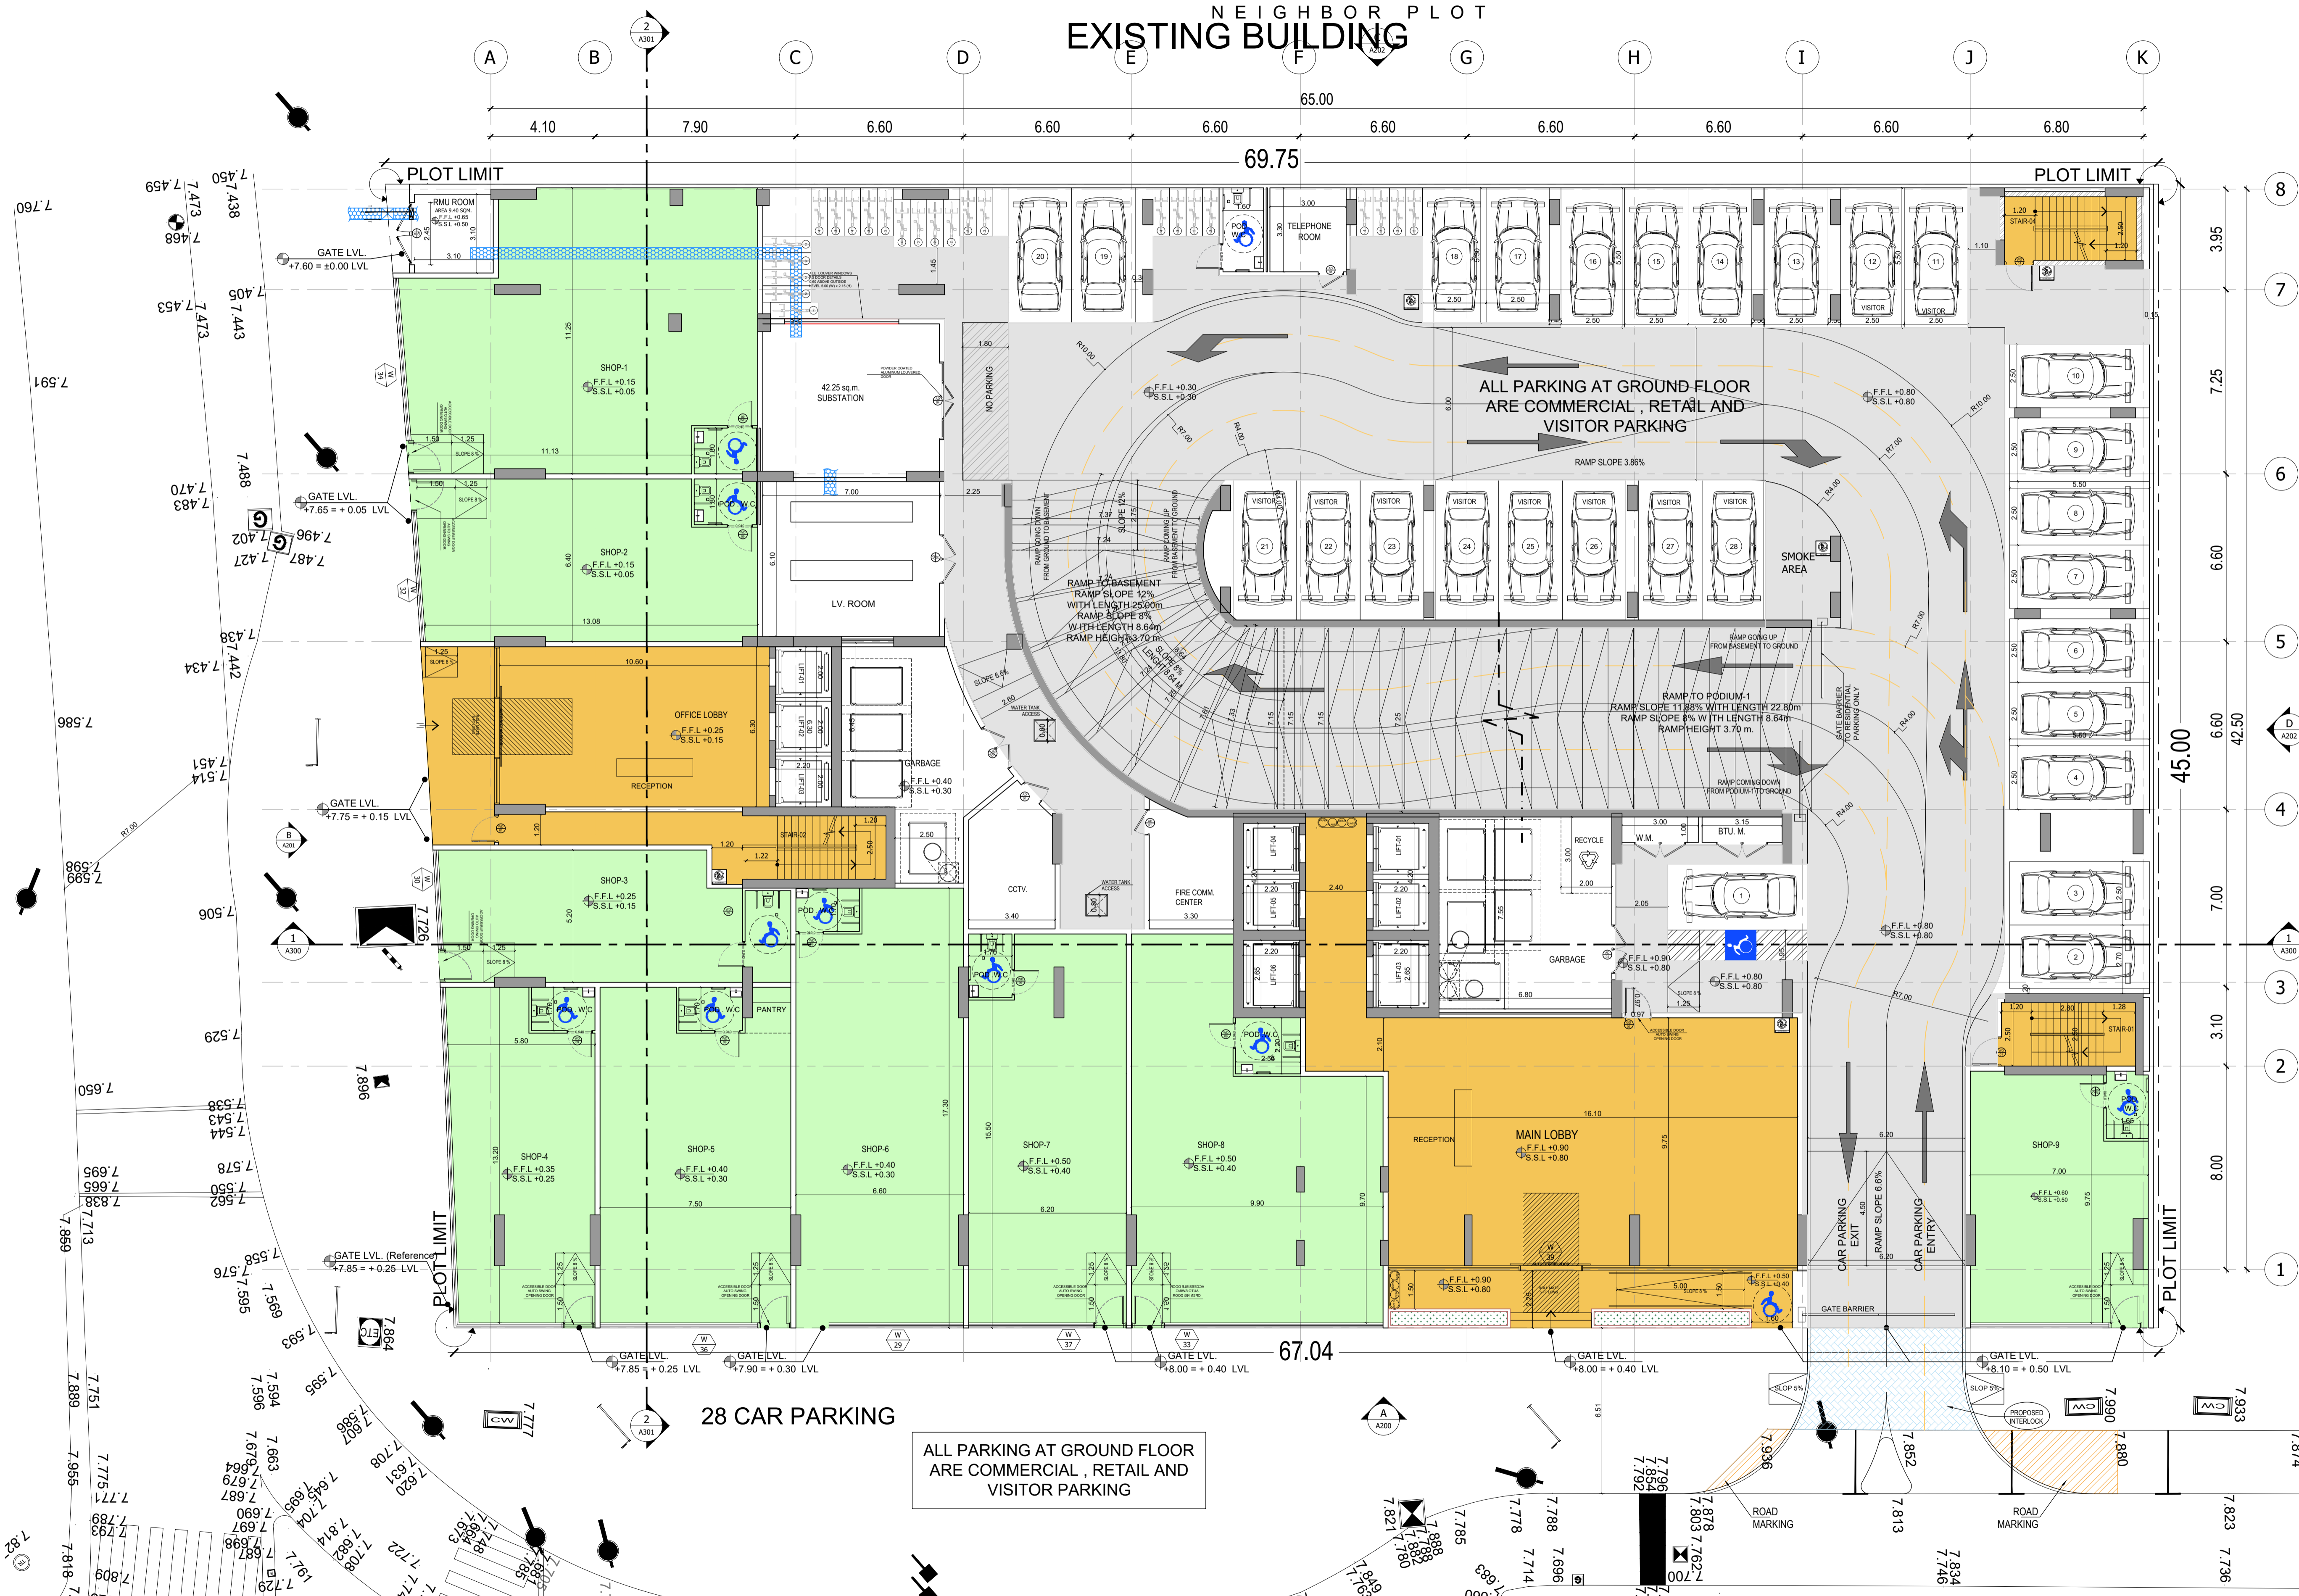

NEIGHBOR PLOT
EXISTING BUILDING

NEIGHBOR PLOT

16 UNITS / FLOOR	
1-BED	10
2-BED	5
3-BED	1

NEIGHBOR PLOT

BINGHATTI EMERALD

3RD FLOOR PLAN

سلفستون
لإستشارات الهندسية

SILVER STONE
ENGINEERING CONSULTANTS

NEIGHBOR PLOT

21 UNITS / FLOOR

1-BED 16

2-BED 4

3-BED 1

X 13 FLOOR

BINGHATTI EMERALD

4TH-12TH ALTERNATE FLOOR PLAN

سلفستون
لإستشارات الهندسية

SILVER STONE
ENGINEERING CONSULTANTS

NEIGHBOR PLOT

NEIGHBOR PLOT

8 UNITS / FLOOR
 1-BED 7
 2-BED 1
 3-BED 0
 X 1 FLOOR

NEIGHBOR PLOT