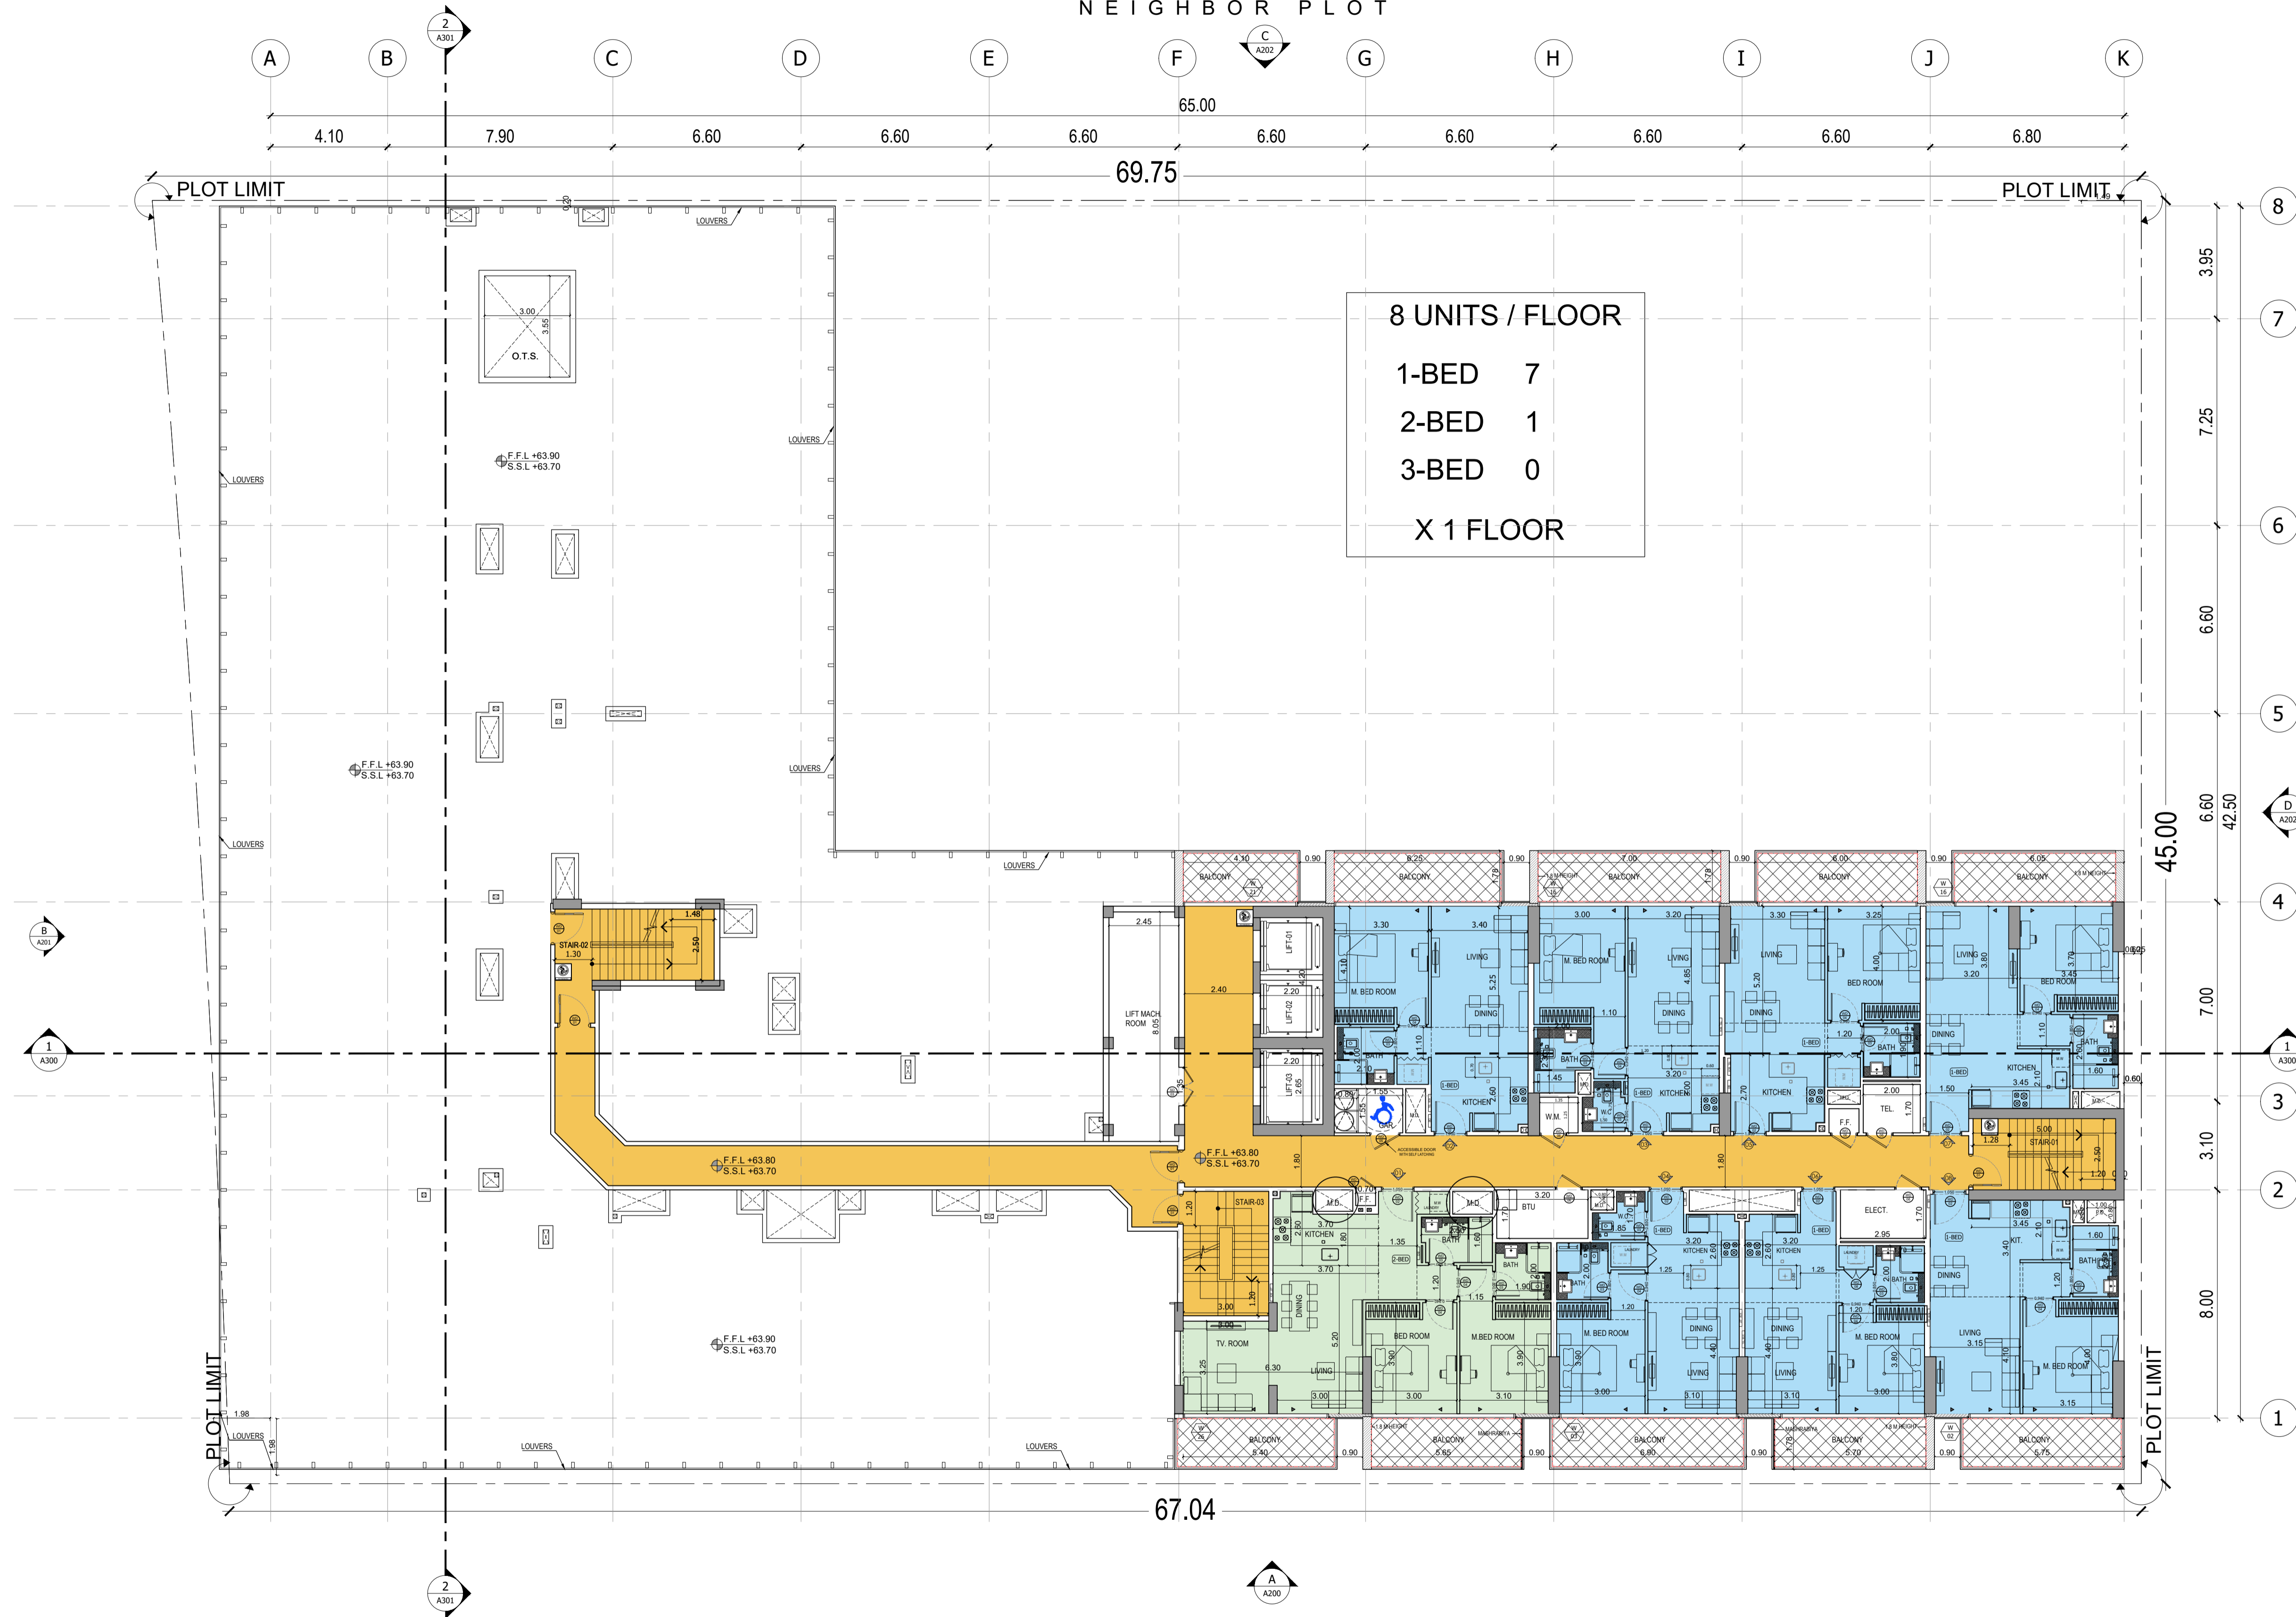

NEIGHBOR PLOT
EXISTING BUILDING

NEIGHBOR PLOT

16 UNITS / FLOOR	
1-BED	10
2-BED	5
3-BED	1

NEIGHBOR PLOT

BINGHATTI EMERALD

3RD FLOOR PLAN

سلفستون
لإستشارات الهندسية

SILVER STONE
ENGINEERING CONSULTANTS

NEIGHBOR PLOT

21 UNITS / FLOOR

1-BED 16

2-BED 4

3-BED 1

X 13 FLOOR

BINGHATTI EMERALD

4TH-12TH ALTERNATE FLOOR PLAN

سلفستون
لإستشارات الهندسية

SILVER STONE
ENGINEERING CONSULTANTS

NEIGHBOR PLOT

NEIGHBOR PLOT

8 UNITS / FLOOR
 1-BED 7
 2-BED 1
 3-BED 0
 X 1 FLOOR

NEIGHBOR PLOT