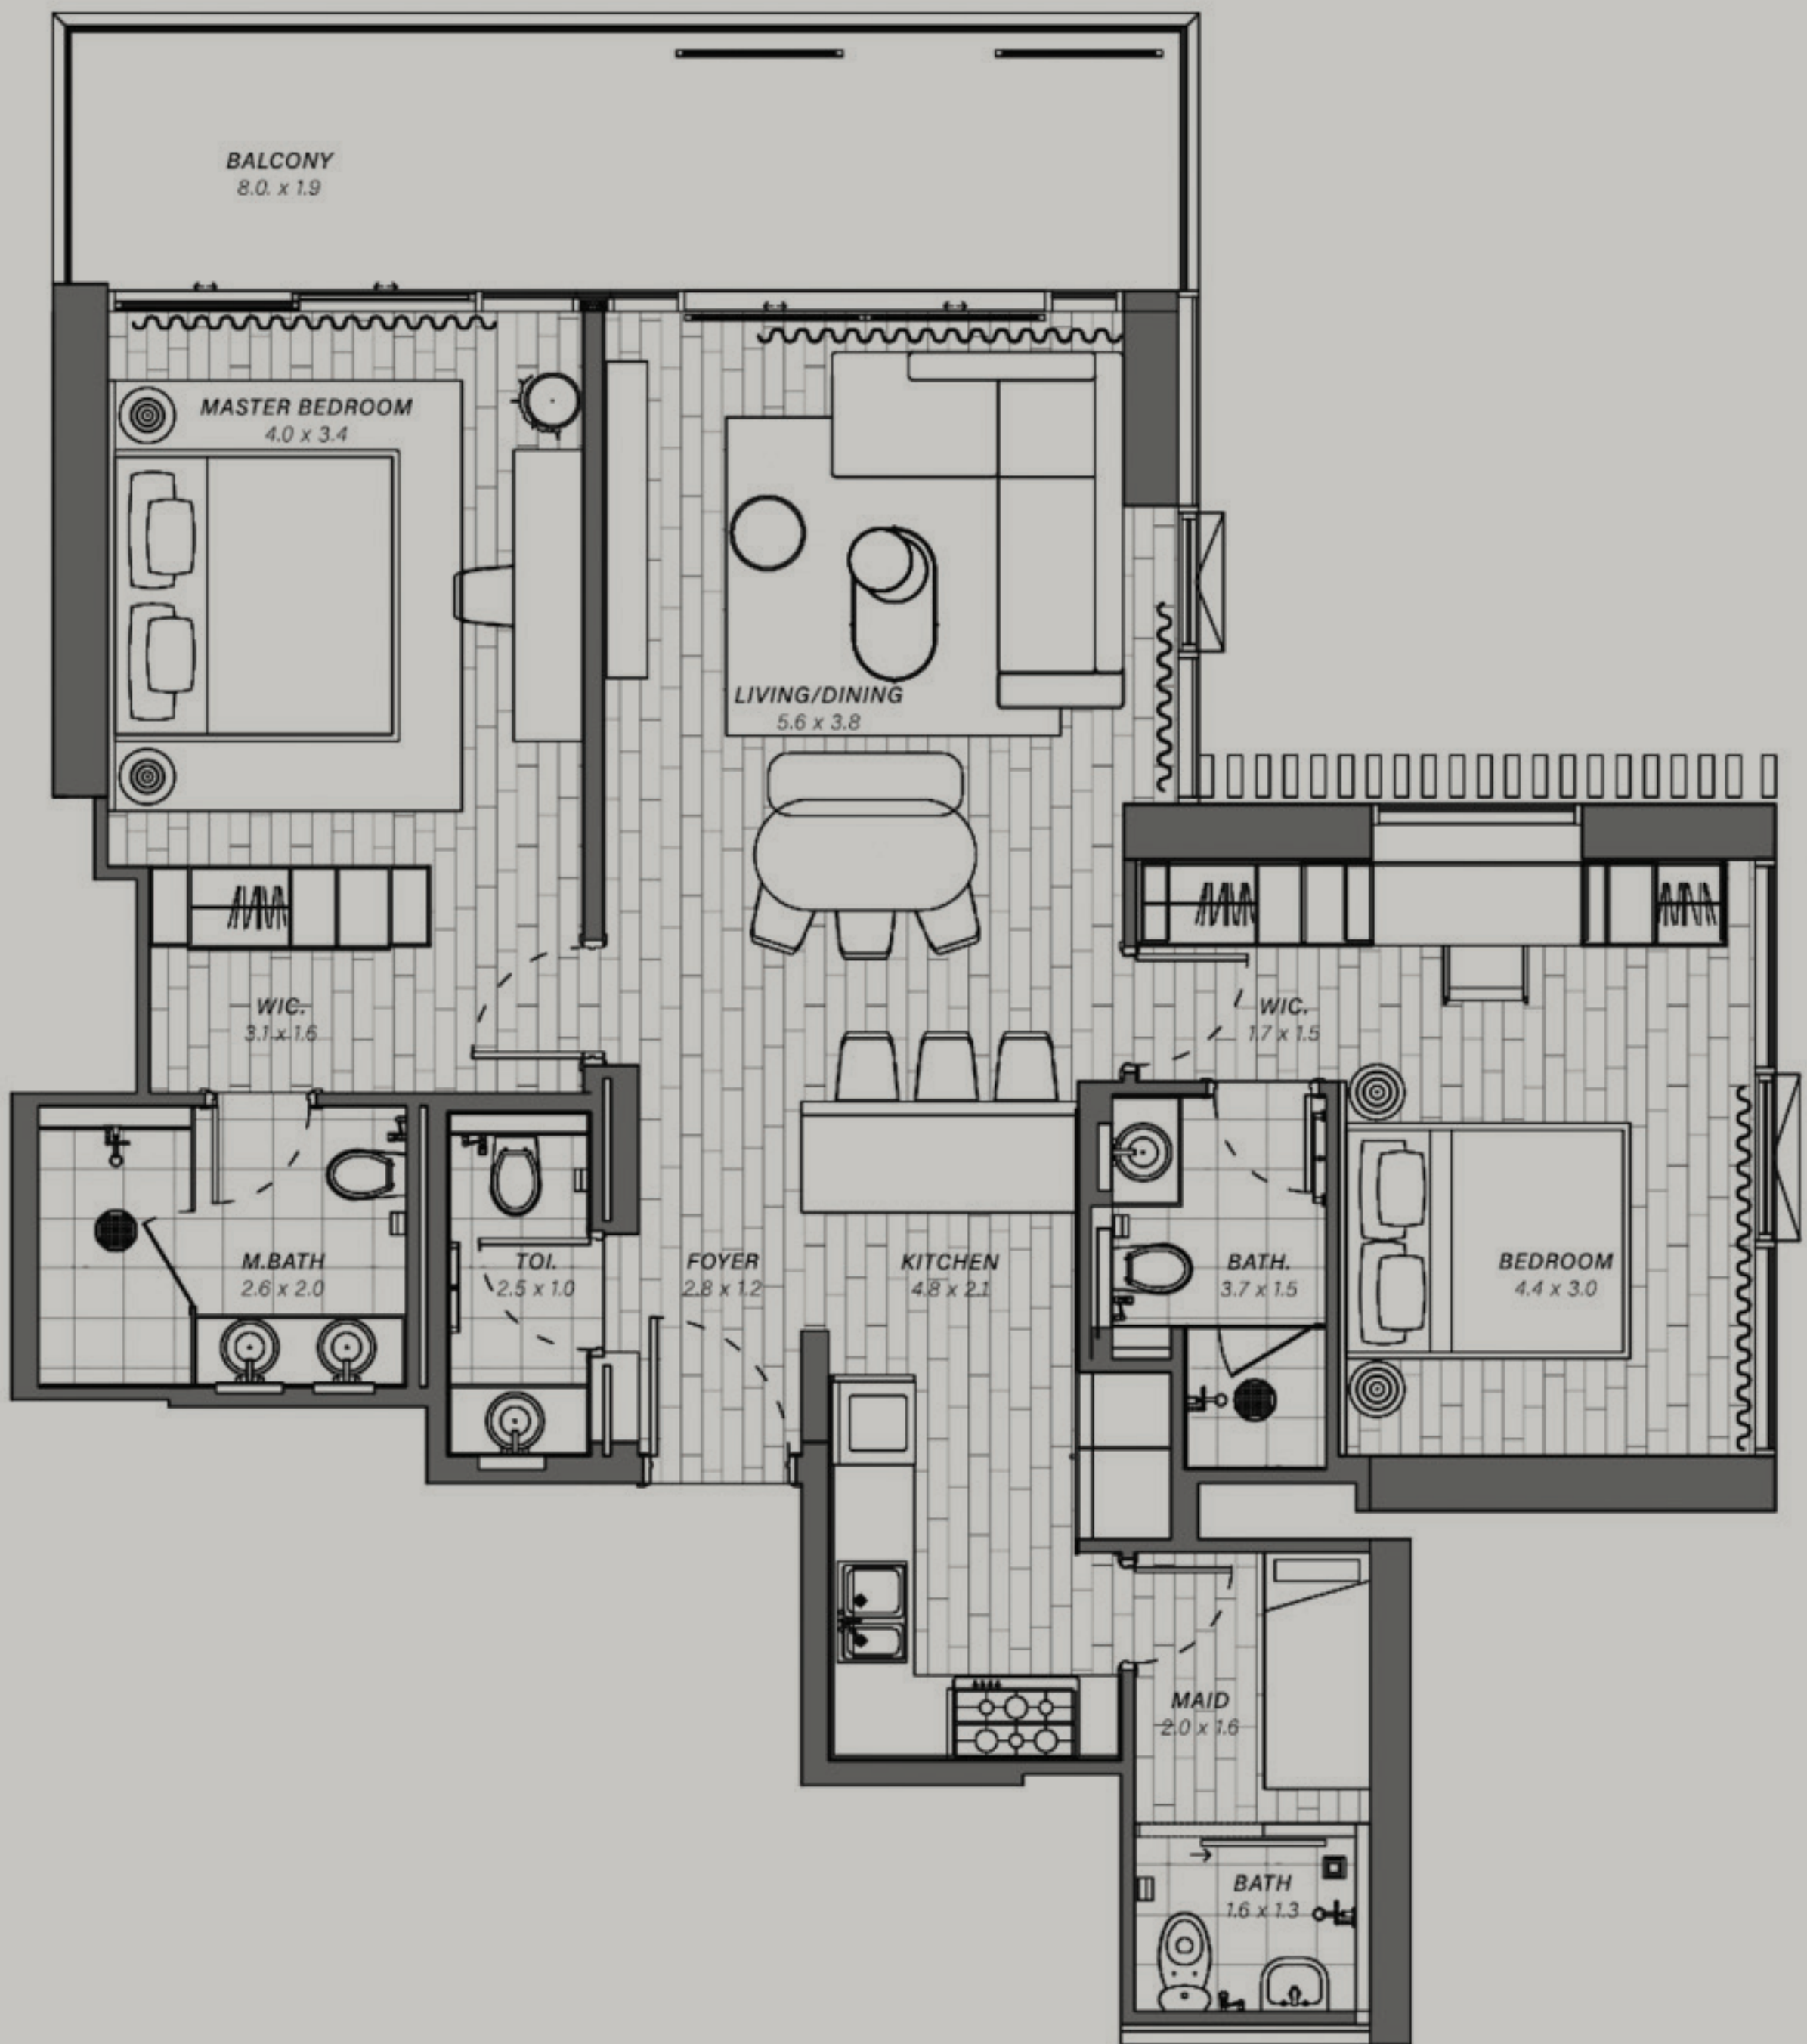

REEM | ELEVEN

FLOOR PLANS

Studio, 1 Bathroom

Unit Area	35.19 Sqm	378.78 Sq.ft
Balcony Area	6.12 Sqm	65.88 Sq.ft
Total Area	41.31 Sqm	444.66 Sq.ft

Unit Number 06

1 Bedroom, 2 Bathrooms

Unit Area	64.00 Sqm	688.89 Sq.ft
Balcony Area	15.52 Sqm	167.06 Sq.ft
Total Area	79.52 Sqm	855.95 Sq.ft

Unit Number 03

2 Bedroom, 3 Bathrooms

Unit Area	91.28 Sqm	982.53 Sq.ft
Balcony Area	17.77 Sqm	191.27 Sq.ft
Total Area	109.05 Sqm	1173.80 Sq.ft

Unit Number 04

2 Bedroom, 3 Bathrooms

Unit Area	112.05 Sqm	1206.10 Sq.ft
Balcony Area	27.66 Sqm	297.73 Sq.ft
Total Area	139.71 Sqm	1503.83 Sq.ft

Unit Number 05

2 Bedroom, 3 Bathrooms

Unit Area	96.65 Sqm	1040.31 Sq.ft
Balcony Area	22.43 Sqm	241.43 Sq.ft
Total Area	119.08 Sqm	1281.74 Sq.ft

Unit Number 07

3 Bedroom, 4 Bathrooms

Unit Area	165.76 Sqm	1784.19 Sq.ft
Balcony Area	36.81 Sqm	396.22 Sq.ft
Total Area	202.57 Sqm	2180.41 Sq.ft