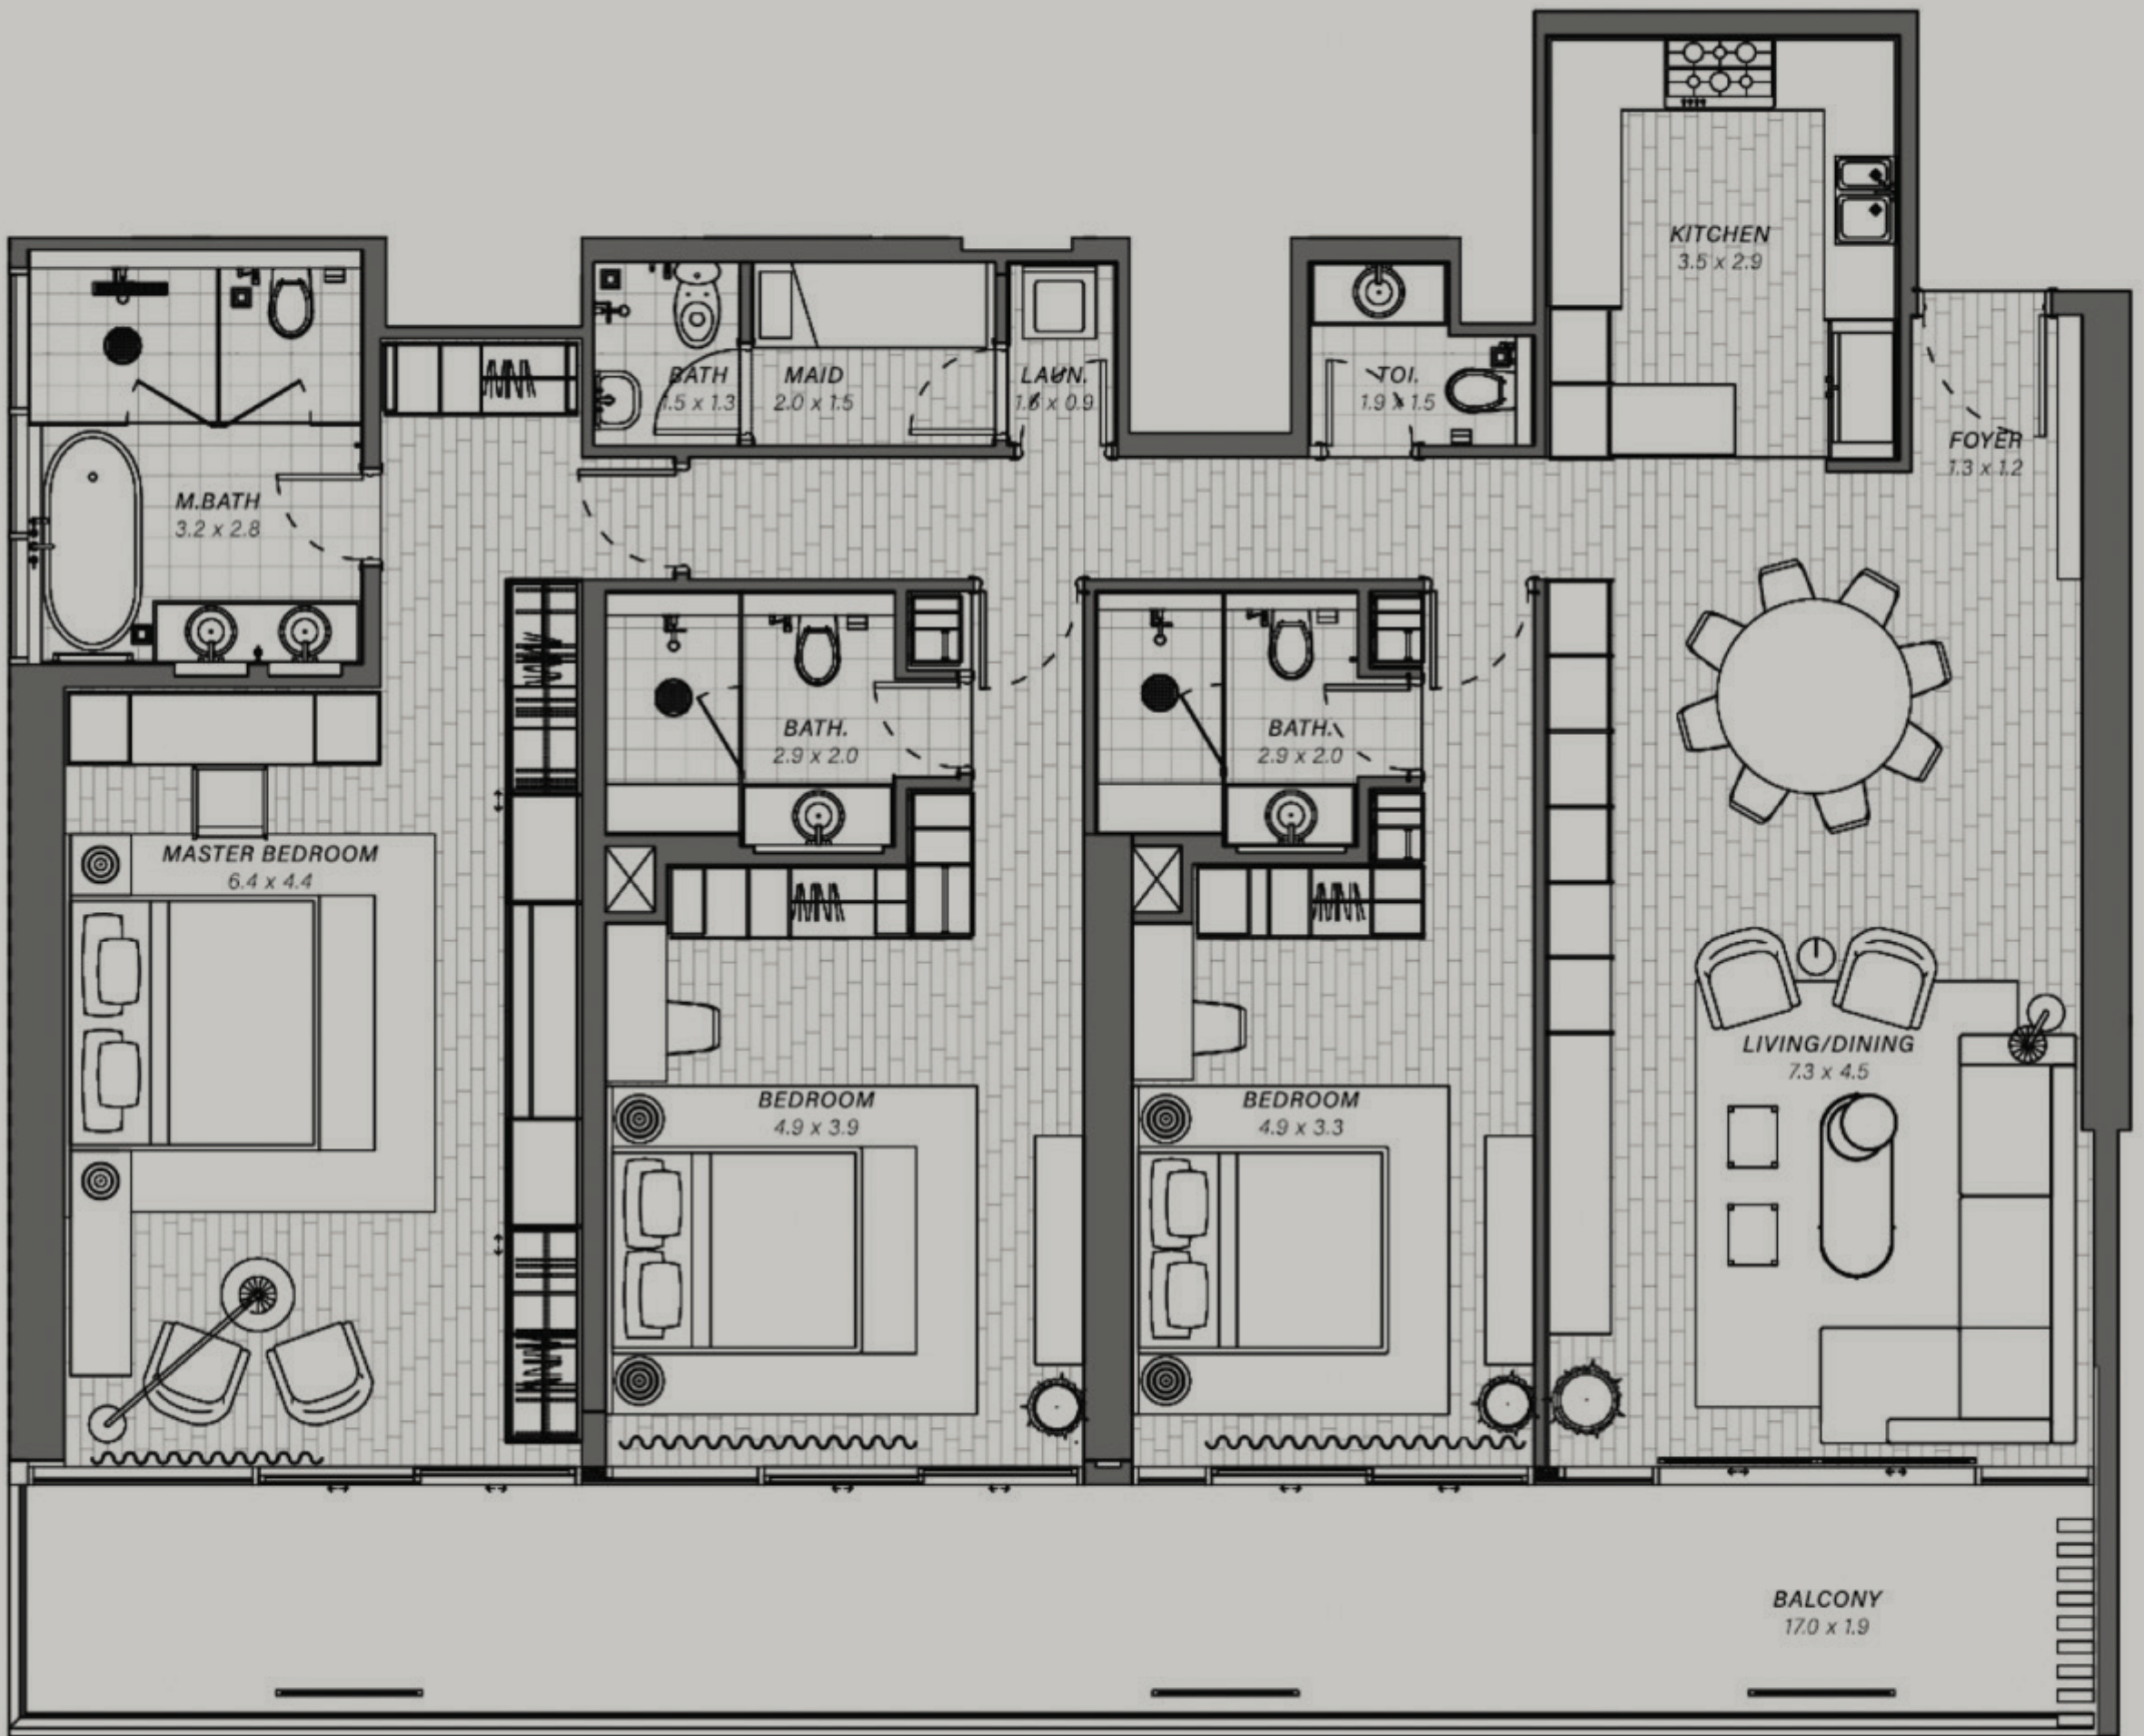

REEM | ELEVEN

FLOOR PLANS

Studio, 1 Bathroom

Unit Area	35.19 Sqm	378.78 Sq.ft
Balcony Area	6.12 Sqm	65.88 Sq.ft
Total Area	41.31 Sqm	444.66 Sq.ft

Unit Number 06

1 Bedroom, 2 Bathrooms

Unit Area	64.00 Sqm	688.89 Sq.ft
Balcony Area	15.52 Sqm	167.06 Sq.ft
Total Area	79.52 Sqm	855.95 Sq.ft

Unit Number 05

2 Bedroom, 3 Bathrooms

Unit Area	96.65 Sqm	1040.31 Sq.ft
Balcony Area	22.43 Sqm	241.43 Sq.ft
Total Area	119.08 Sqm	1281.74 Sq.ft

Unit Number 07

3 Bedroom, 4 Bathrooms

Unit Area	165.76 Sqm	1784.19 Sq.ft
Balcony Area	36.81 Sqm	396.22 Sq.ft
Total Area	202.57 Sqm	2180.41 Sq.ft