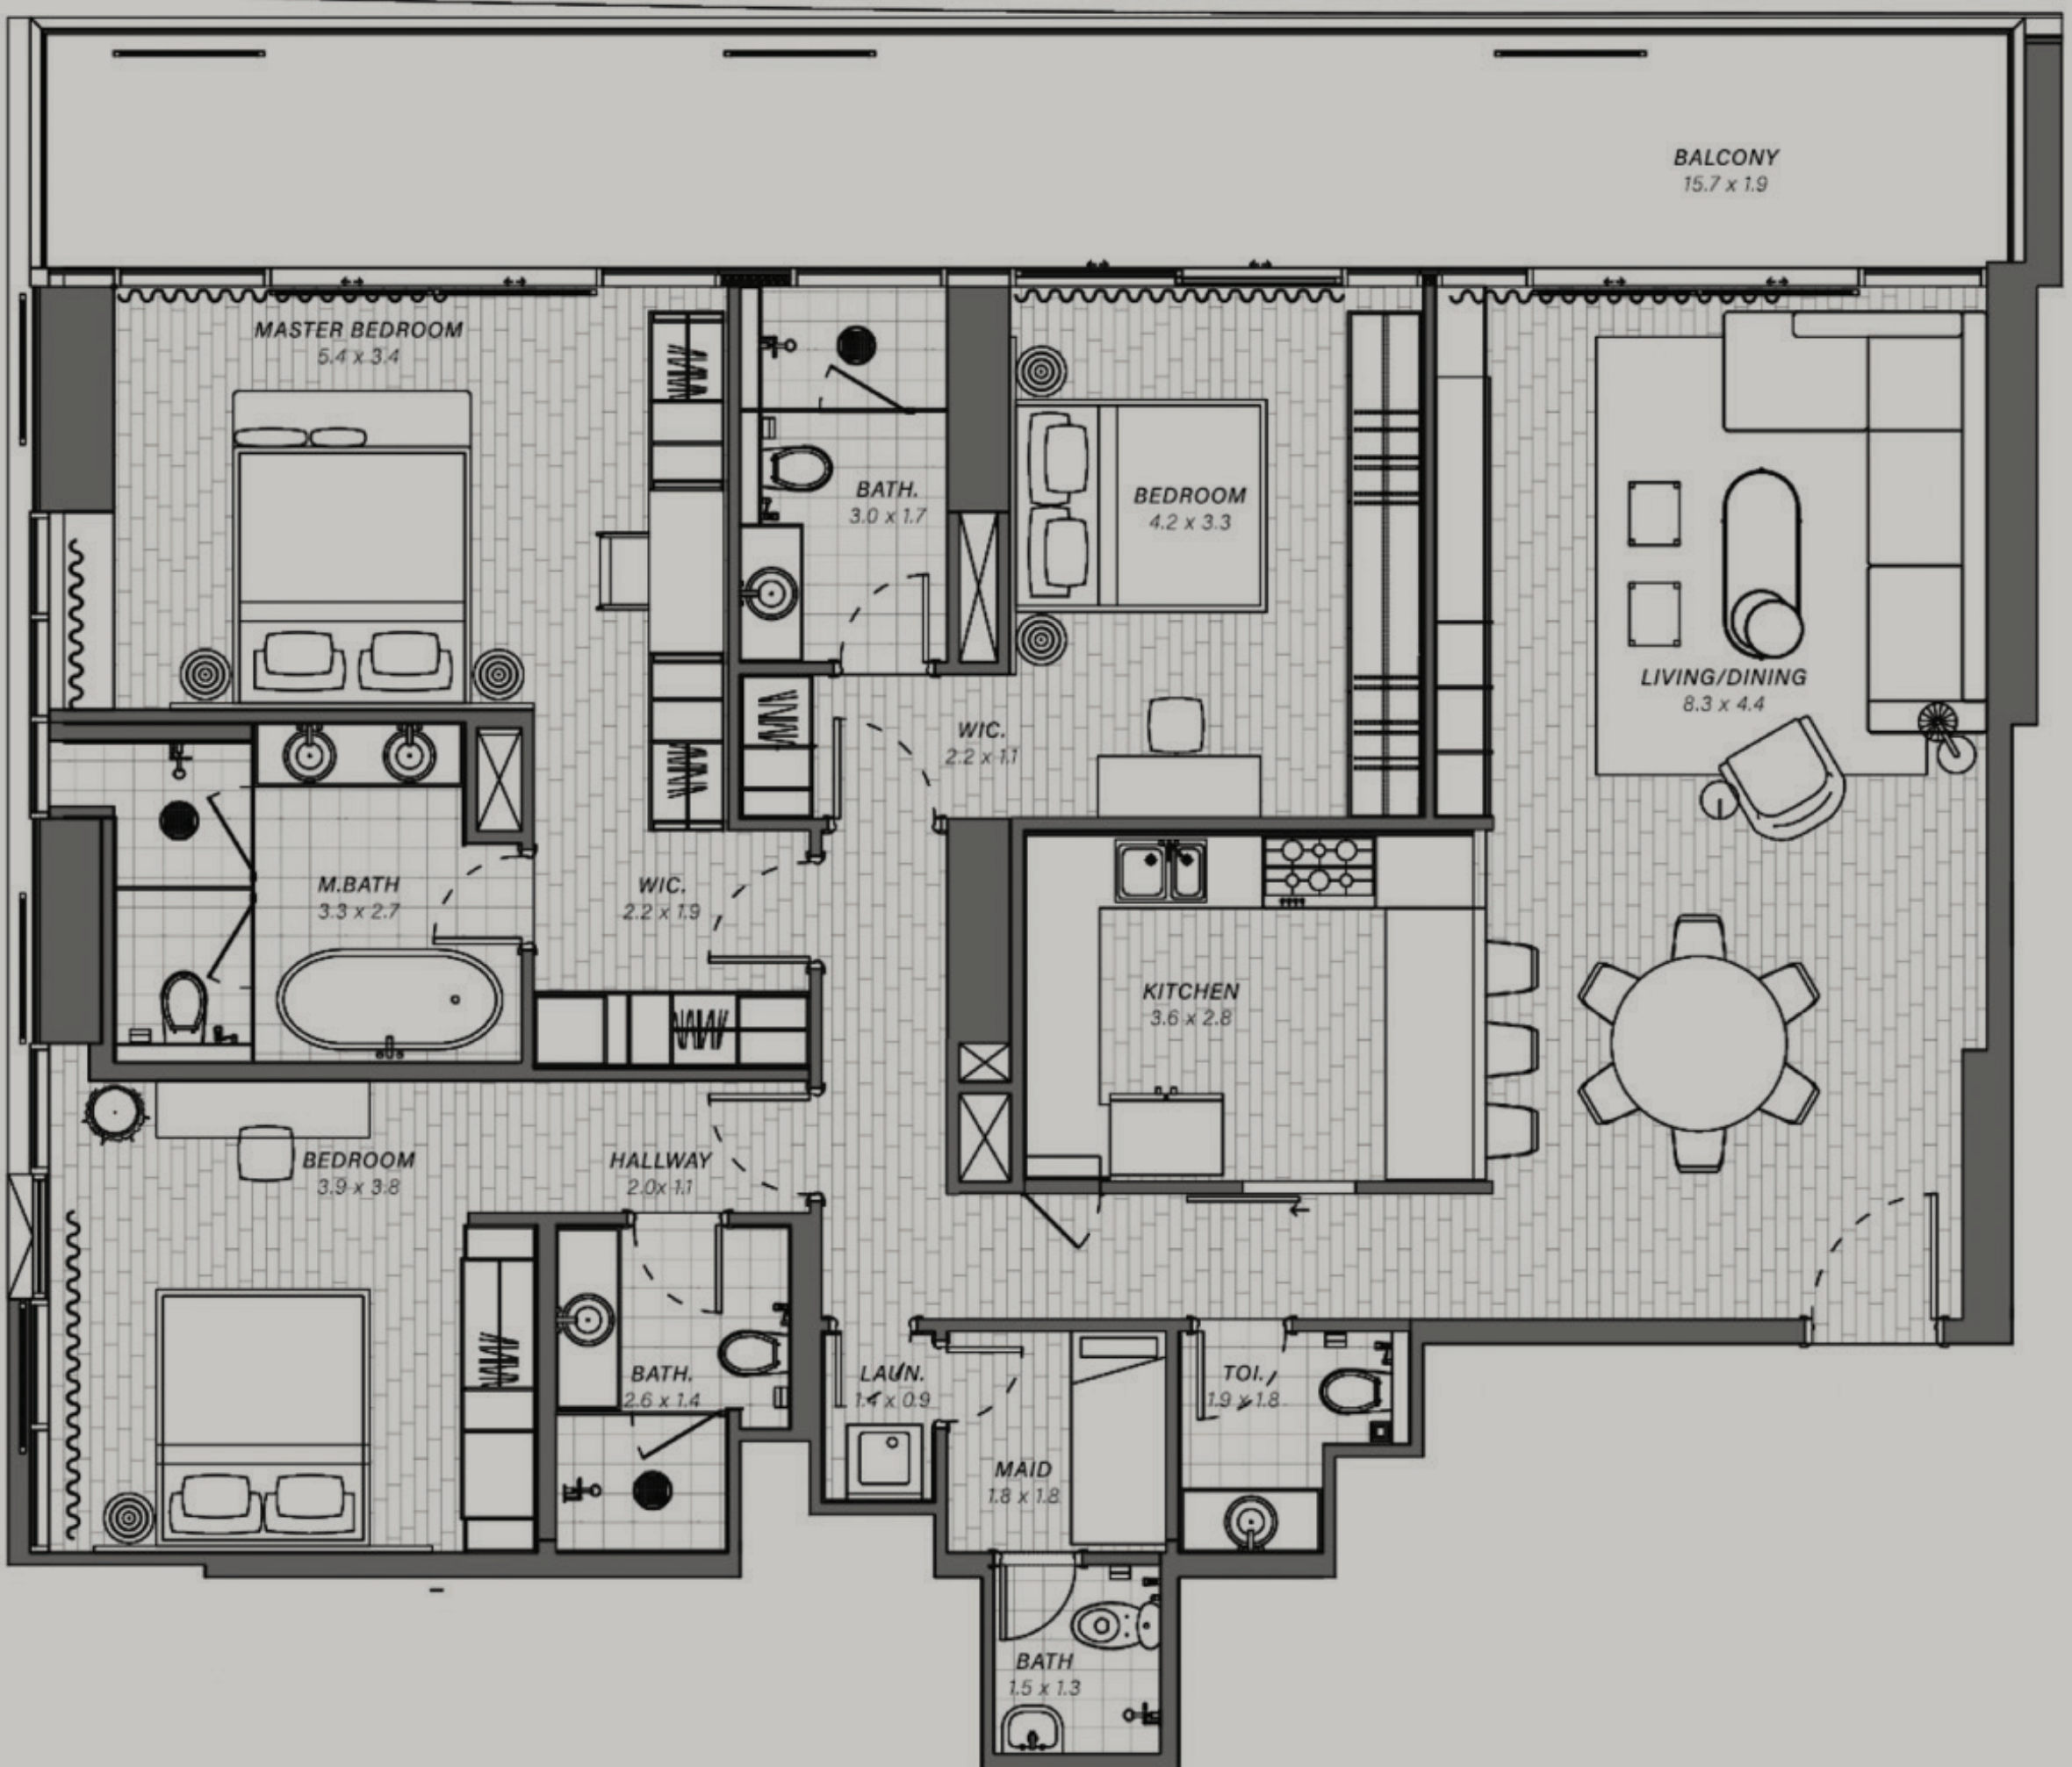

REEM | ELEVEN

FLOOR PLANS

Studio, 1 Bathroom

Unit Area	35.19 Sqm	378.78 Sq.ft
Balcony Area	6.12 Sqm	65.88 Sq.ft
Total Area	41.31 Sqm	444.66 Sq.ft

Unit Number 06

1 Bedroom, 2 Bathrooms

Unit Area	64.00 Sqm	688.89 Sq.ft
Balcony Area	15.52 Sqm	167.06 Sq.ft
Total Area	79.52 Sqm	855.95 Sq.ft

Unit Number 03

2 Bedroom, 3 Bathrooms

Unit Area	91.28 Sqm	982.53 Sq.ft
Balcony Area	17.77 Sqm	191.27 Sq.ft
Total Area	109.05 Sqm	1173.80 Sq.ft

Unit Number 04

2 Bedroom, 3 Bathrooms

Unit Area	112.05 Sqm	1206.10 Sq.ft
Balcony Area	27.66 Sqm	297.73 Sq.ft
Total Area	139.71 Sqm	1503.83 Sq.ft

Unit Number 05

2 Bedroom, 3 Bathrooms

Unit Area	96.65 Sqm	1040.31 Sq.ft
Balcony Area	22.43 Sqm	241.43 Sq.ft
Total Area	119.08 Sqm	1281.74 Sq.ft

Unit Number 07

3 Bedroom, 4 Bathrooms

Unit Area	165.76 Sqm	1784.19 Sq.ft
Balcony Area	36.81 Sqm	396.22 Sq.ft
Total Area	202.57 Sqm	2180.41 Sq.ft

Unit Number 01

3 Bedroom, 4 Bathrooms

Unit Area	145.11 Sqm	1564.94 Sq.ft
Balcony Area	34.22 Sqm	368.34 Sq.ft
Total Area	179.33 Sqm	1930.28 Sq.ft

Unit Number 02

3 Bedroom, 4 Bathrooms

Unit Area	208.23 Sqm	2241.34 Sq.ft
Balcony Area	46.73 Sqm	503.99 Sq.ft
Total Area	254.96 Sqm	2744.33 Sq.ft