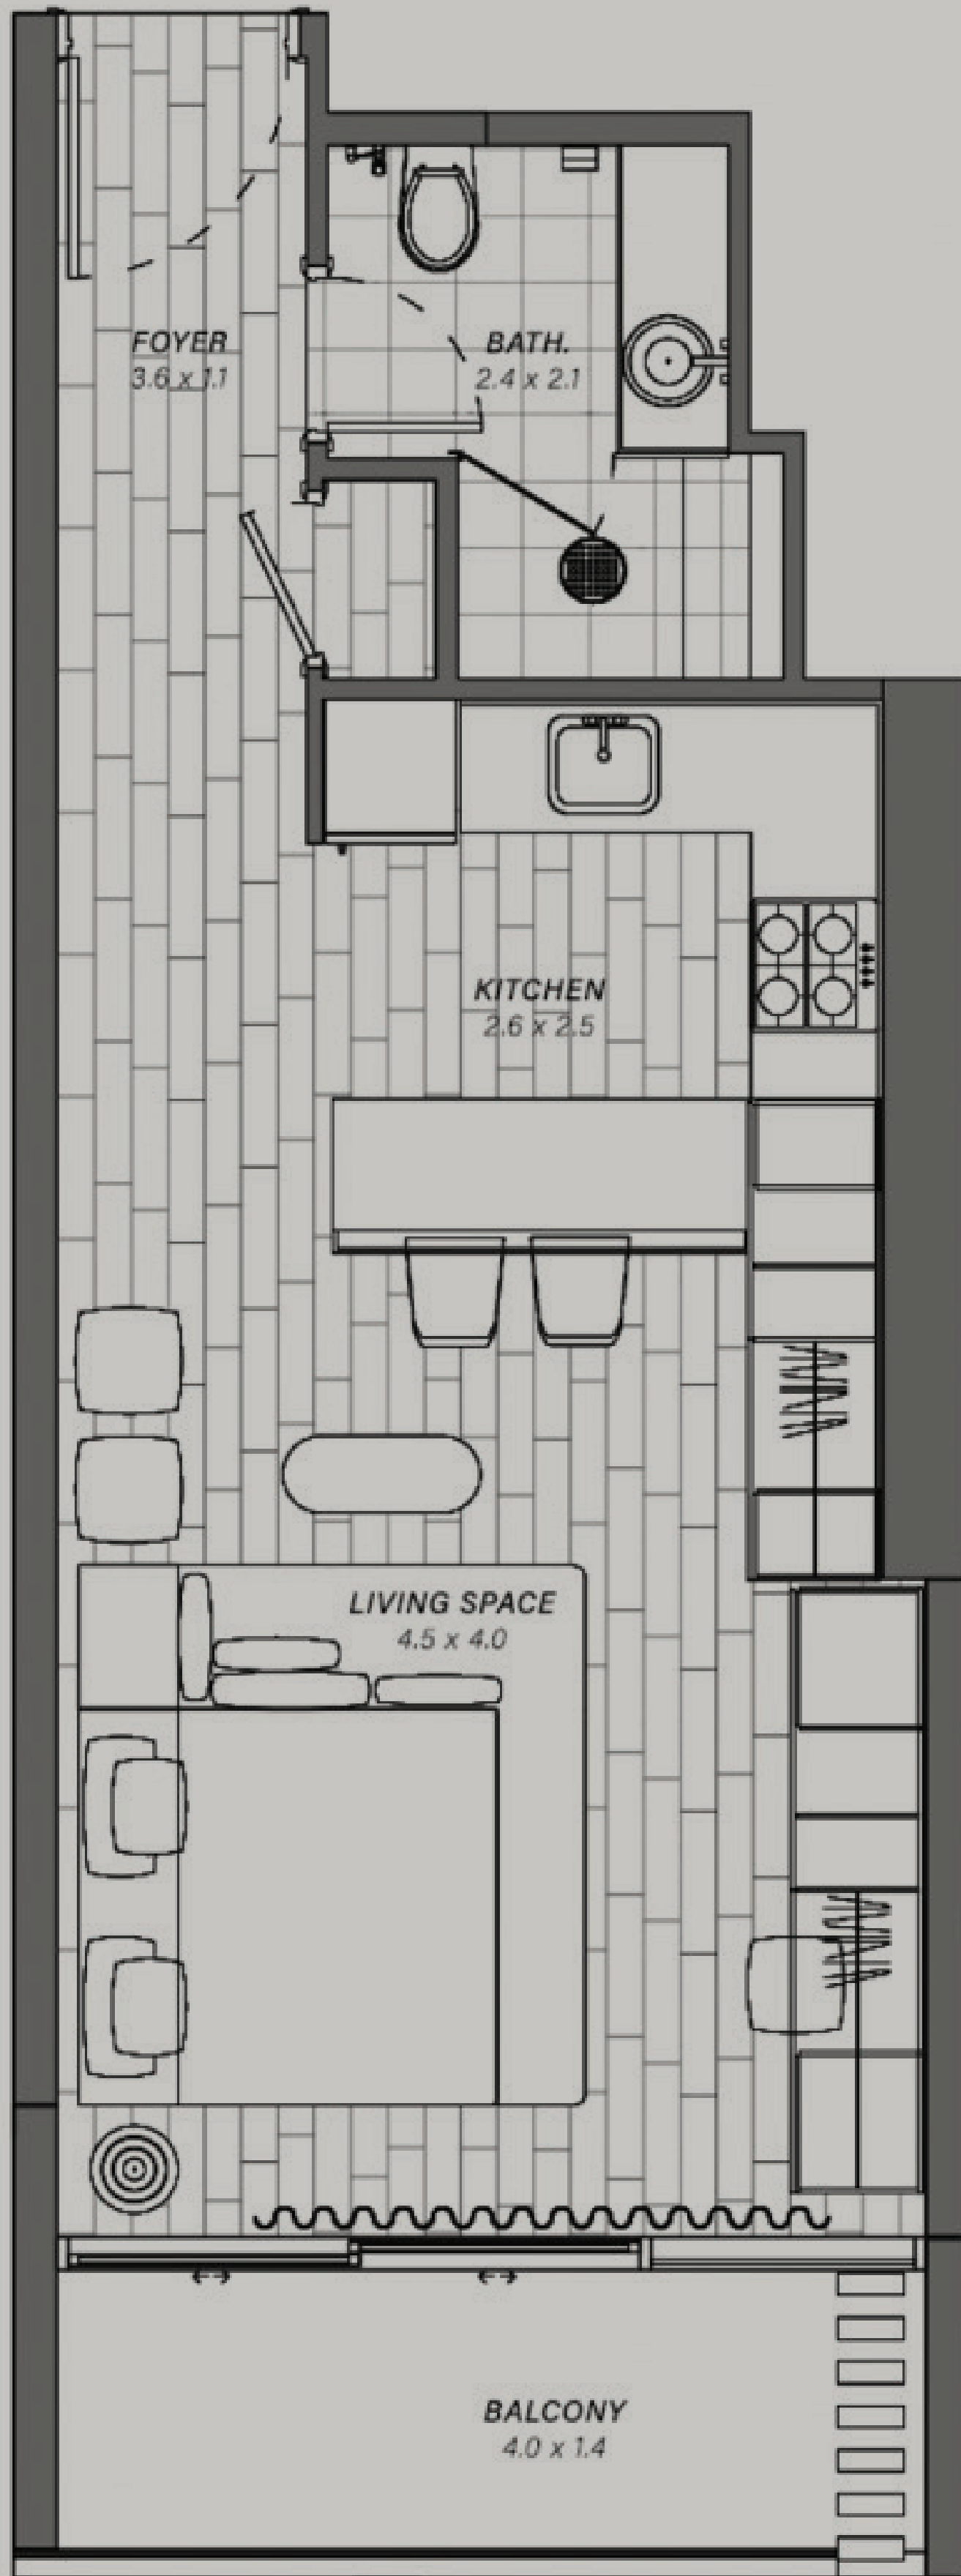

REEM | ELEVEN

FLOOR PLANS

Studio, 1 Bathroom

Unit Area	35.19 Sqm	378.78 Sq.ft
Balcony Area	6.12 Sqm	65.88 Sq.ft
Total Area	41.31 Sqm	444.66 Sq.ft

Unit Number 06

1 Bedroom, 2 Bathrooms

Unit Area	64.00 Sqm	688.89 Sq.ft
Balcony Area	15.52 Sqm	167.06 Sq.ft
Total Area	79.52 Sqm	855.95 Sq.ft

Unit Number 03

2 Bedroom, 3 Bathrooms

Unit Area	91.28 Sqm	982.53 Sq.ft
Balcony Area	17.77 Sqm	191.27 Sq.ft
Total Area	109.05 Sqm	1173.80 Sq.ft

Unit Number 04

2 Bedroom, 3 Bathrooms

Unit Area	112.05 Sqm	1206.10 Sq.ft
Balcony Area	27.66 Sqm	297.73 Sq.ft
Total Area	139.71 Sqm	1503.83 Sq.ft

Unit Number 05

2 Bedroom, 3 Bathrooms

Unit Area	96.65 Sqm	1040.31 Sq.ft
Balcony Area	22.43 Sqm	241.43 Sq.ft
Total Area	119.08 Sqm	1281.74 Sq.ft

Unit Number 07

3 Bedroom, 4 Bathrooms

Unit Area	165.76 Sqm	1784.19 Sq.ft
Balcony Area	36.81 Sqm	396.22 Sq.ft
Total Area	202.57 Sqm	2180.41 Sq.ft