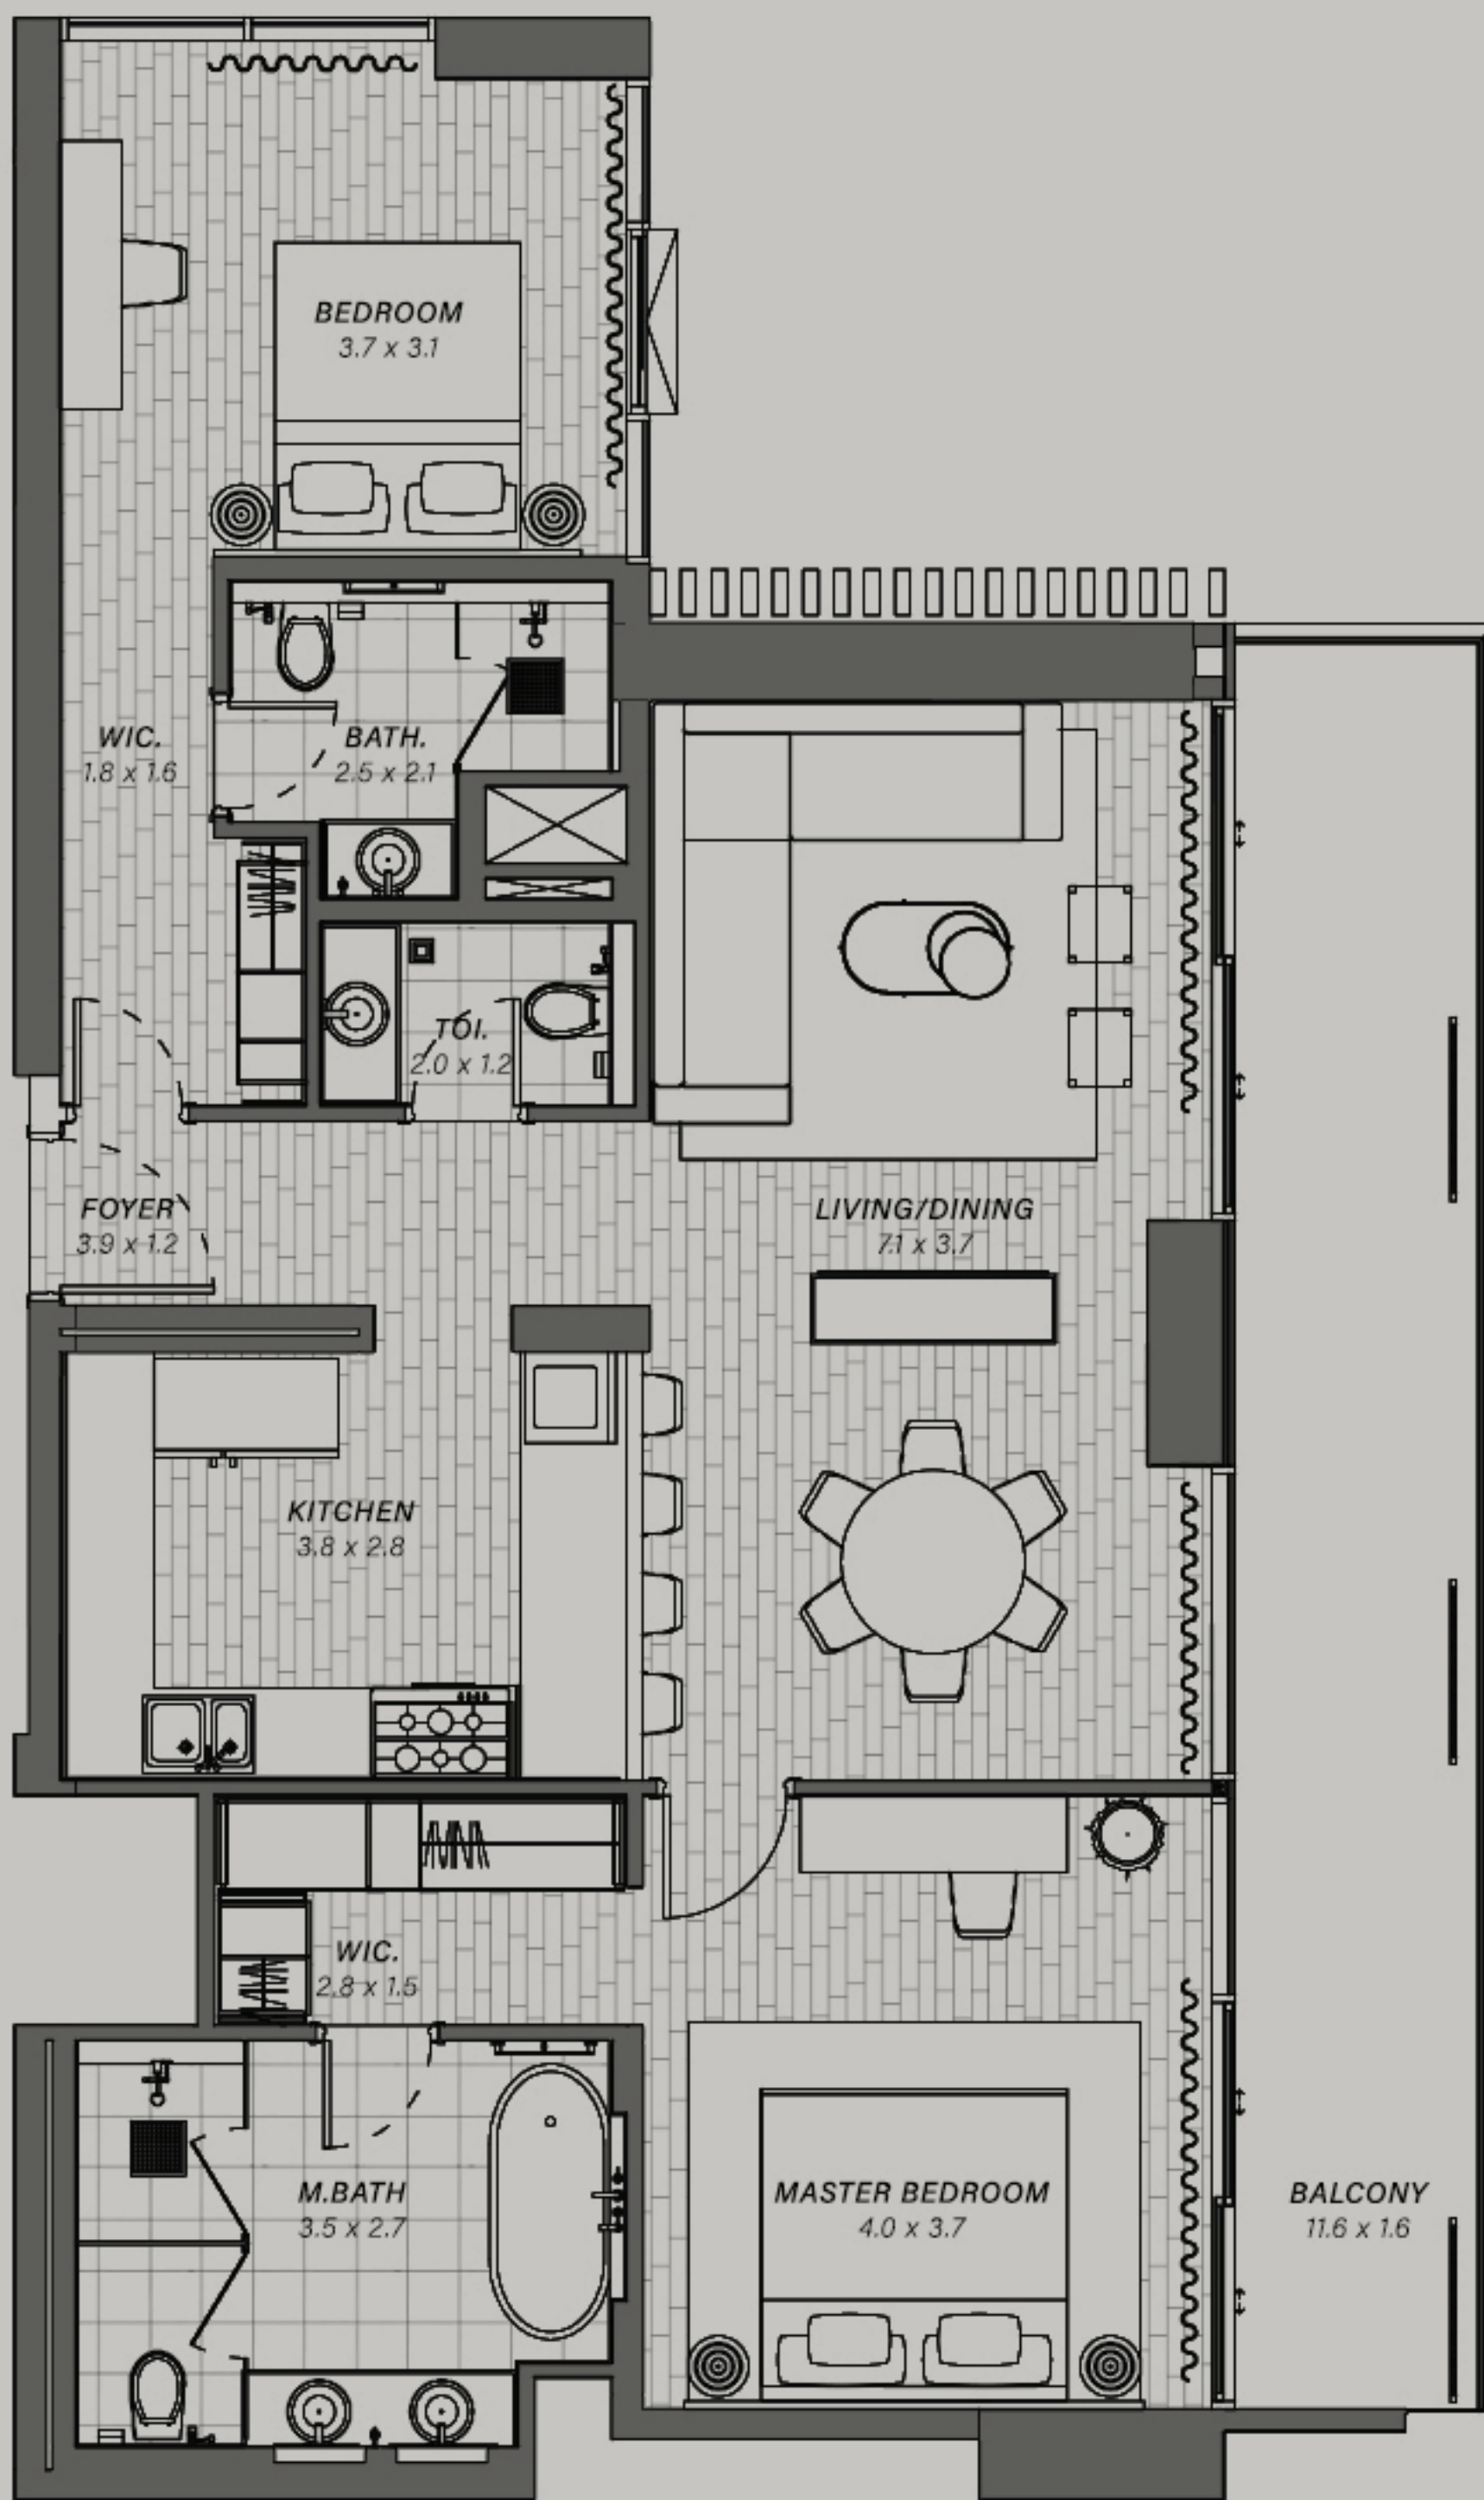

REEM | ELEVEN

FLOOR PLANS

Studio, 1 Bathroom

Unit Area	35.19 Sqm	378.78 Sq.ft
Balcony Area	6.12 Sqm	65.88 Sq.ft
Total Area	41.31 Sqm	444.66 Sq.ft

Unit Number 06

1 Bedroom, 2 Bathrooms

Unit Area	64.00 Sqm	688.89 Sq.ft
Balcony Area	15.52 Sqm	167.06 Sq.ft
Total Area	79.52 Sqm	855.95 Sq.ft

Unit Number 03

2 Bedroom, 3 Bathrooms

Unit Area	91.28 Sqm	982.53 Sq.ft
Balcony Area	17.77 Sqm	191.27 Sq.ft
Total Area	109.05 Sqm	1173.80 Sq.ft

Unit Number 04

2 Bedroom, 3 Bathrooms

Unit Area	112.05 Sqm	1206.10 Sq.ft
Balcony Area	27.66 Sqm	297.73 Sq.ft
Total Area	139.71 Sqm	1503.83 Sq.ft

Unit Number 05

2 Bedroom, 3 Bathrooms

Unit Area	96.65 Sqm	1040.31 Sq.ft
Balcony Area	22.43 Sqm	241.43 Sq.ft
Total Area	119.08 Sqm	1281.74 Sq.ft

Unit Number 07

3 Bedroom, 4 Bathrooms

Unit Area	165.76 Sqm	1784.19 Sq.ft
Balcony Area	36.81 Sqm	396.22 Sq.ft
Total Area	202.57 Sqm	2180.41 Sq.ft