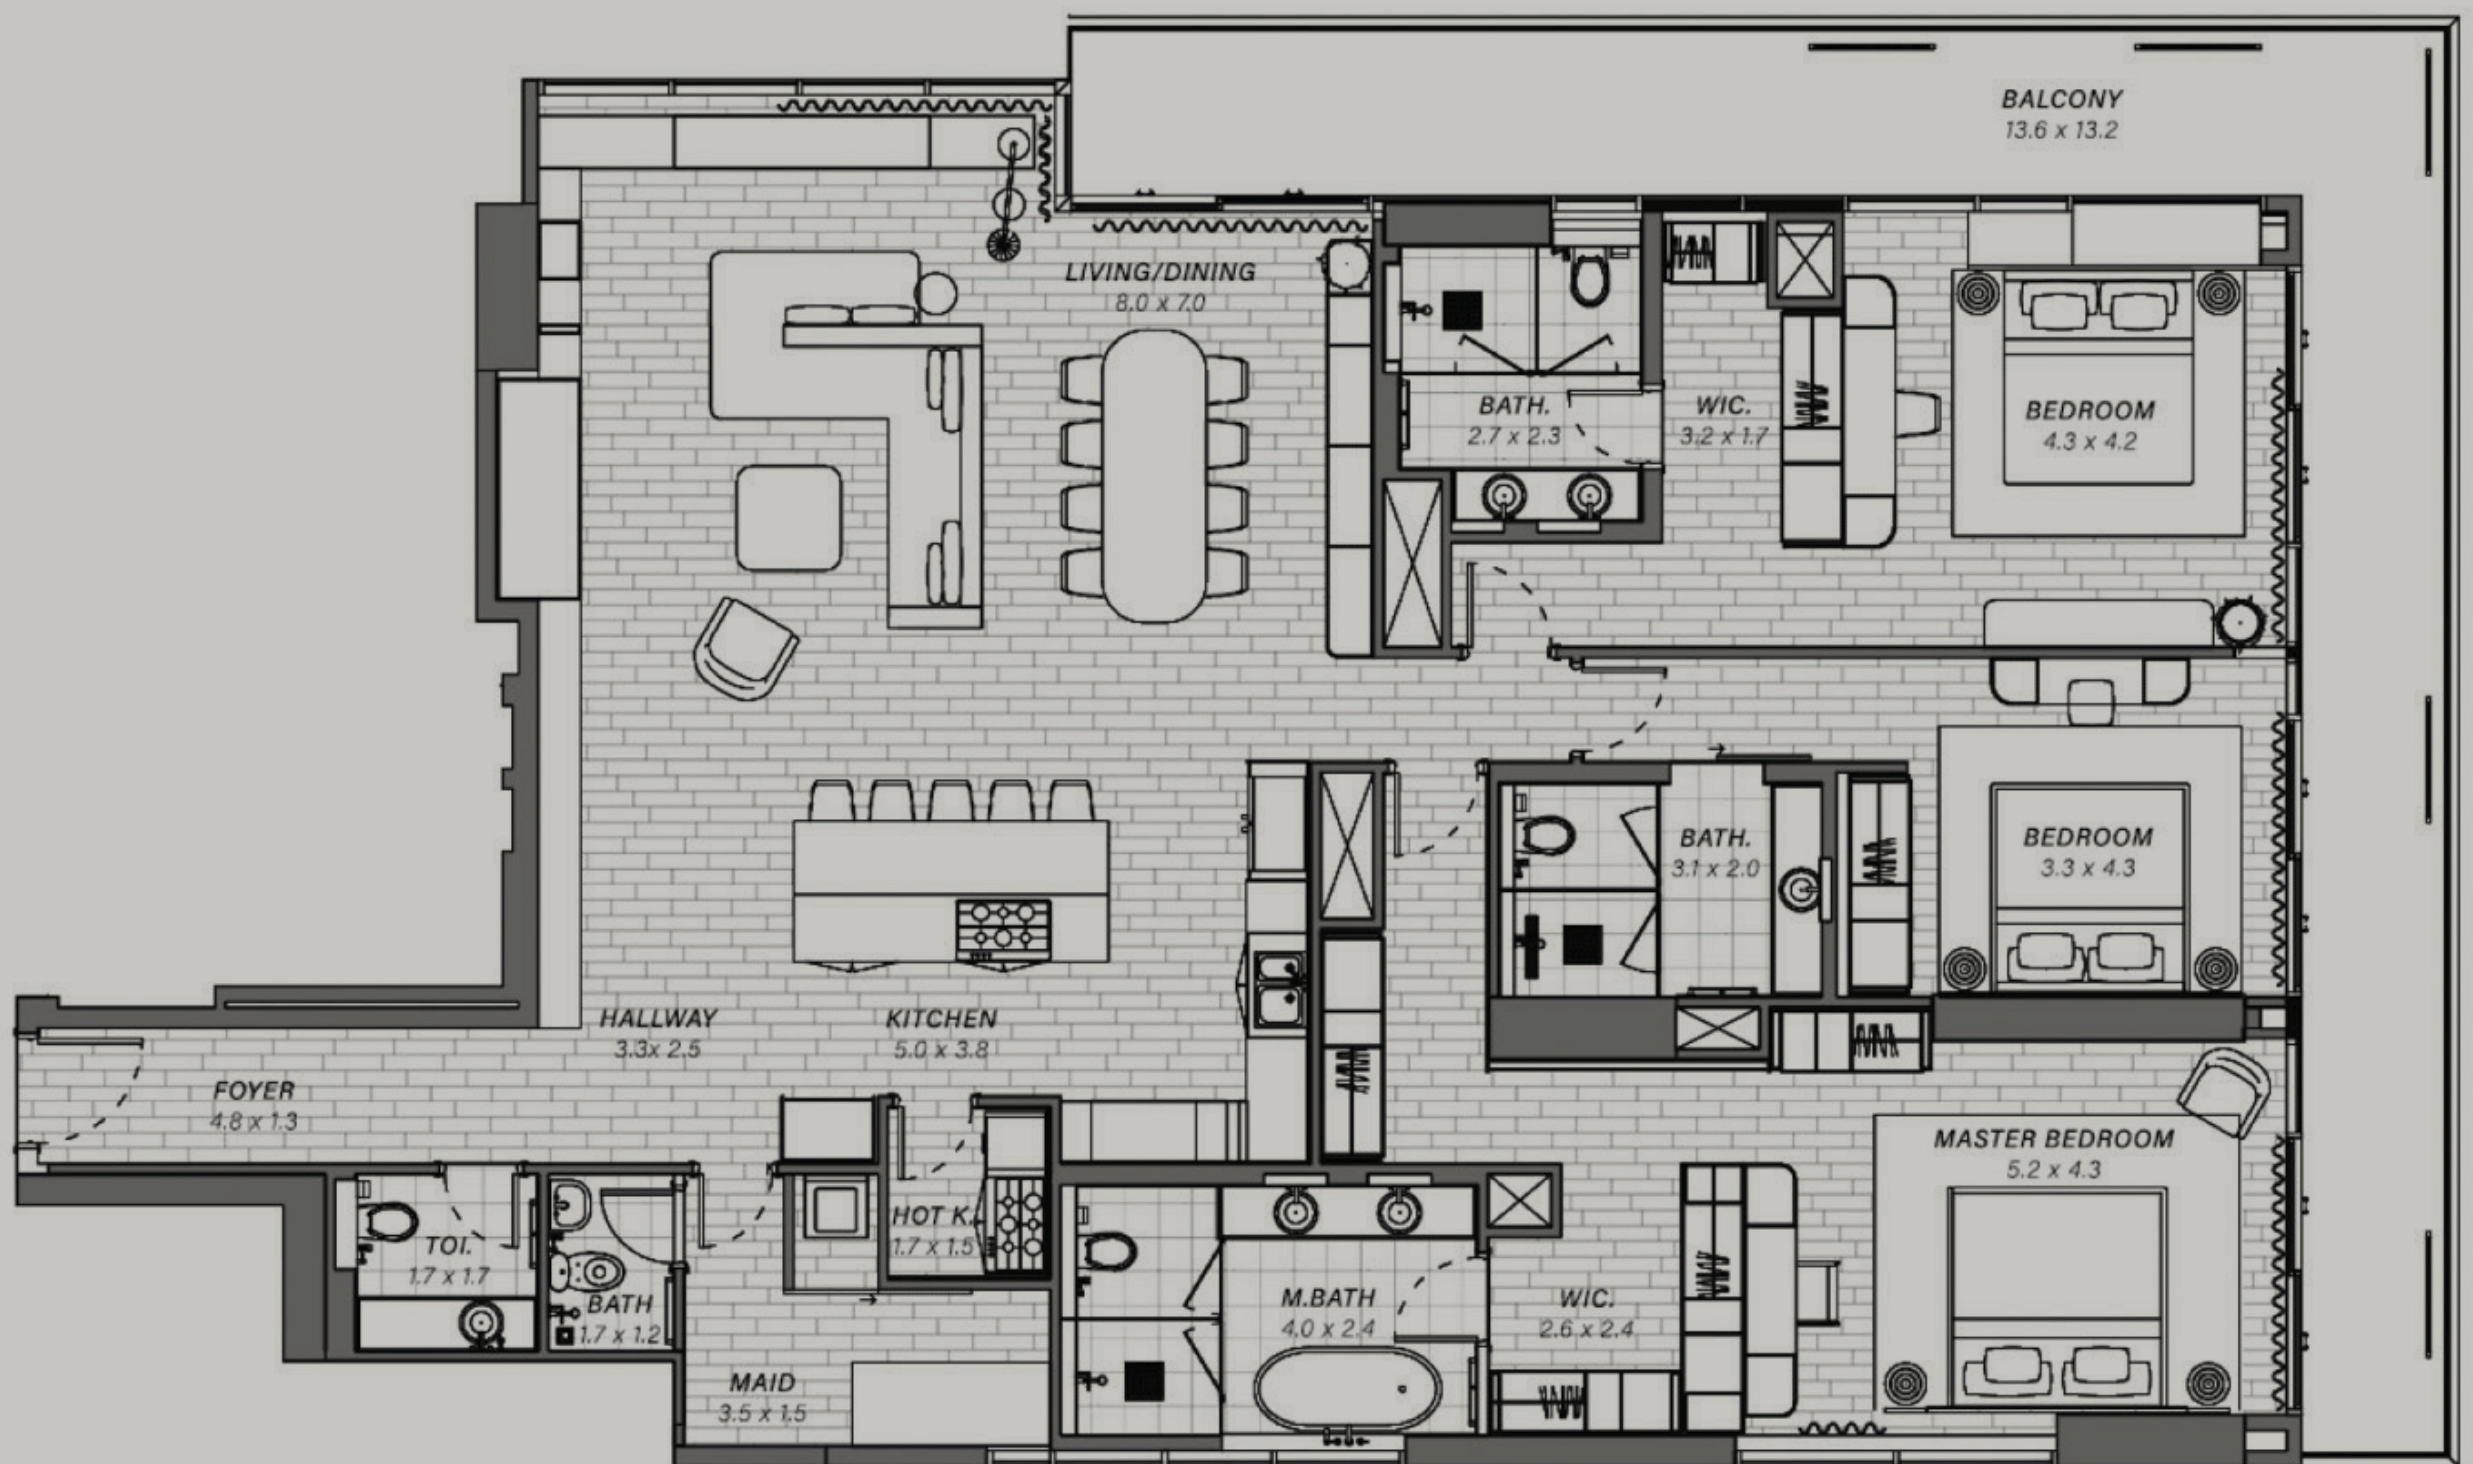

3 Bedroom, 4 Bathrooms

Unit Area	208.23 Sqm	2241.34 Sq.ft
Balcony Area	46.73 Sqm	503.99 Sq.ft
Total Area	254.96 Sqm	2744.33 Sq.ft

Unit Number 08