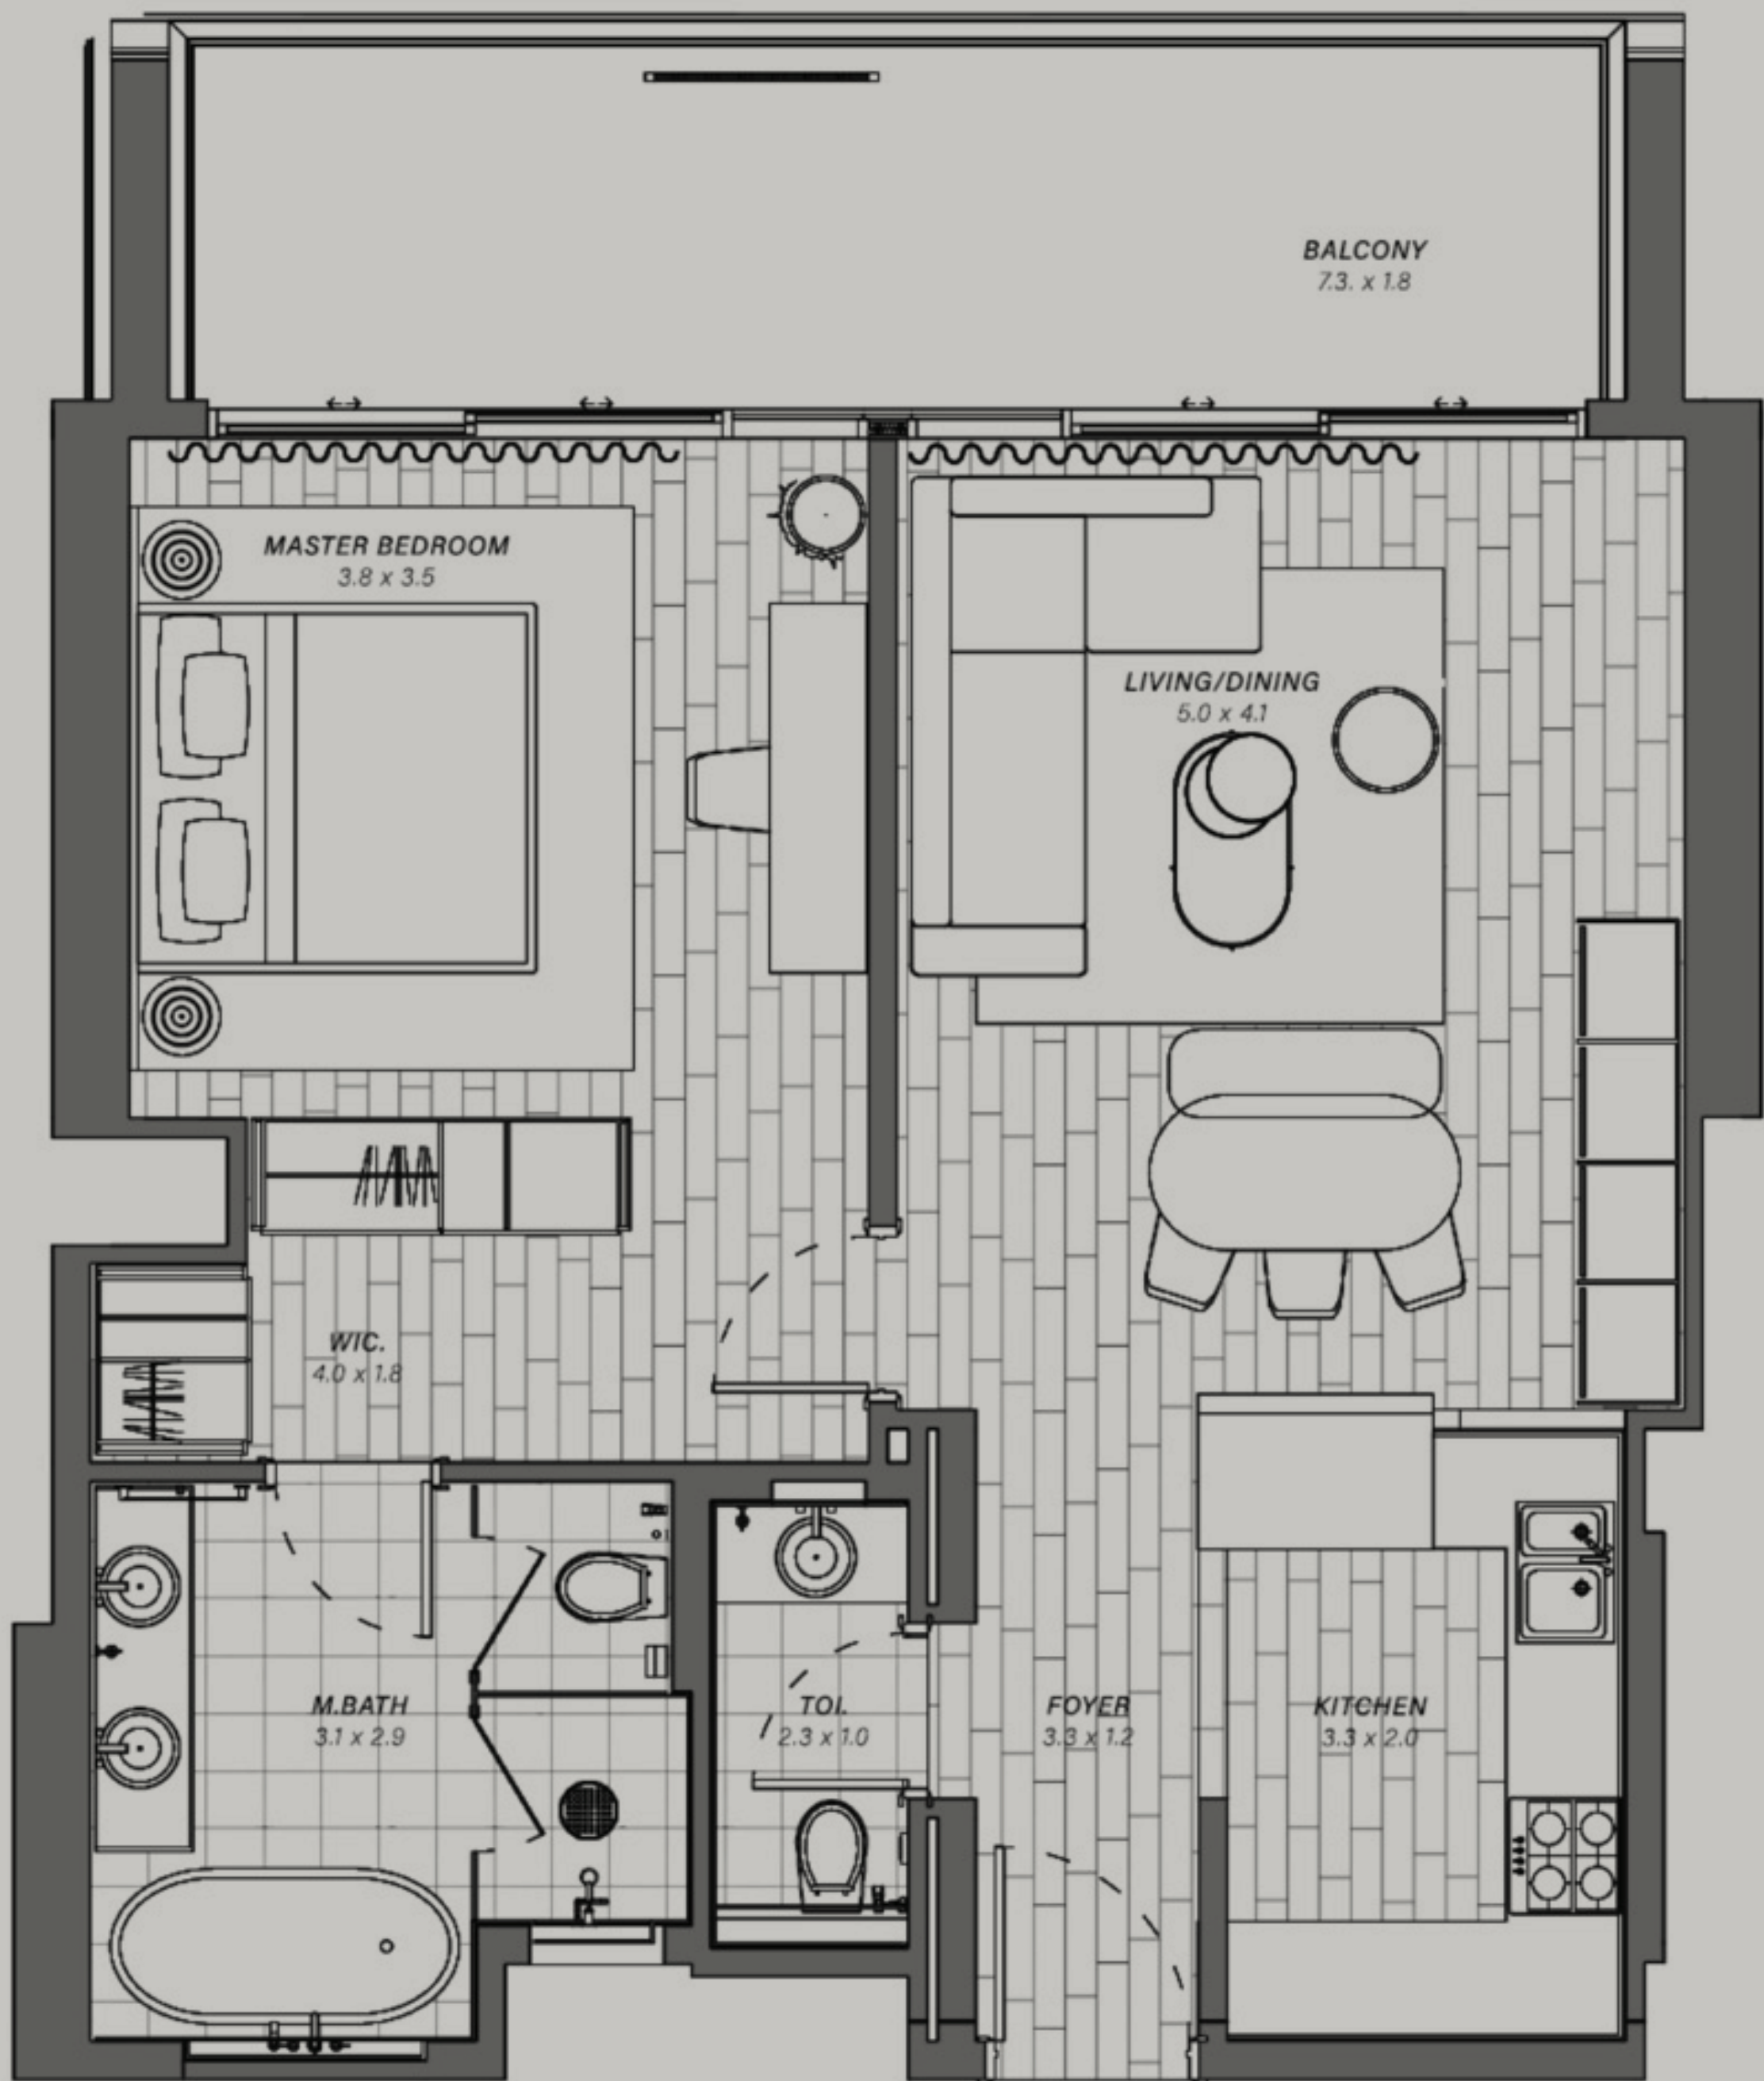

REEM | ELEVEN

FLOOR PLANS

Studio, 1 Bathroom

Unit Area	35.19 Sqm	378.78 Sq.ft
Balcony Area	6.12 Sqm	65.88 Sq.ft
Total Area	41.31 Sqm	444.66 Sq.ft

Unit Number 06

1 Bedroom, 2 Bathrooms

Unit Area	64.00 Sqm	688.89 Sq.ft
Balcony Area	15.52 Sqm	167.06 Sq.ft
Total Area	79.52 Sqm	855.95 Sq.ft

Unit Number 03

2 Bedroom, 3 Bathrooms

Unit Area	91.28 Sqm	982.53 Sq.ft
Balcony Area	17.77 Sqm	191.27 Sq.ft
Total Area	109.05 Sqm	1173.80 Sq.ft

Unit Number 04

2 Bedroom, 3 Bathrooms

Unit Area	112.05 Sqm	1206.10 Sq.ft
Balcony Area	27.66 Sqm	297.73 Sq.ft
Total Area	139.71 Sqm	1503.83 Sq.ft

Unit Number 05

2 Bedroom, 3 Bathrooms

Unit Area	96.65 Sqm	1040.31 Sq.ft
Balcony Area	22.43 Sqm	241.43 Sq.ft
Total Area	119.08 Sqm	1281.74 Sq.ft

Unit Number 07

3 Bedroom, 4 Bathrooms

Unit Area	165.76 Sqm	1784.19 Sq.ft
Balcony Area	36.81 Sqm	396.22 Sq.ft
Total Area	202.57 Sqm	2180.41 Sq.ft