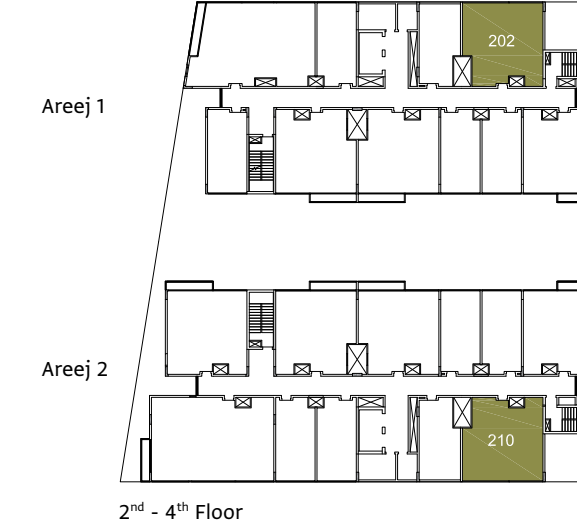

1 Bedroom Type B 1 Bed + 1.5 Bath Total Area: 784 sqft