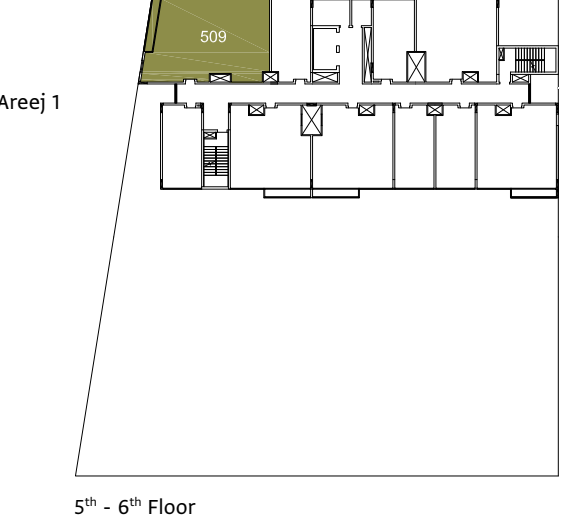

# Studio Type A Total Area: 402 sqft

Studio Type B

Studio Type B  
Total Area: 426 sqft

# 1 Bedroom Type C

1 Bedroom Type C  
1 Bed + 1.5 Bath  
Total Area: 858 sqft

2 Bedroom Type A

2 Bedroom Type A  
 2 Bed + 2.5 Bath  
 Total Area: 1,236 sqft

2 Bedroom Type B

2 Bedroom Type B  
 2 Bed + 2.5 Bath  
 Total Area: 1,286 sqft