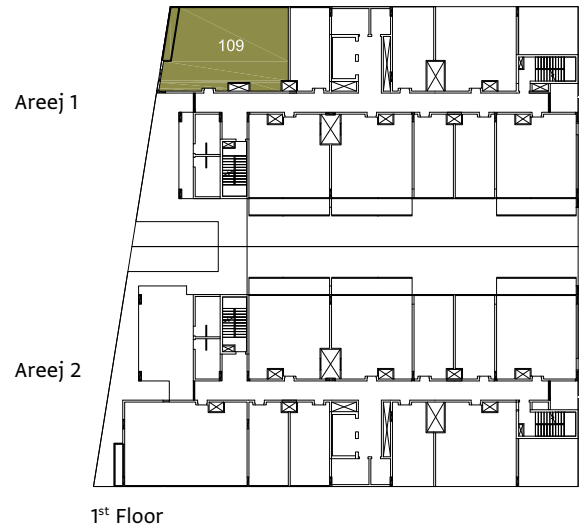

# Studio Type A Total Area: 402 sqft

Studio Type B

Studio Type B  
Total Area: 426 sqft

# 1 Bedroom Type C

1 Bedroom Type C  
1 Bed + 1.5 Bath  
Total Area: 858 sqft

2 Bedroom Type A

2 Bedroom Type A  
 2 Bed + 2.5 Bath  
 Total Area: 1,236 sqft

2 Bedroom Type B

2 Bedroom Type B  
 2 Bed + 2.5 Bath  
 Total Area: 1,286 sqft