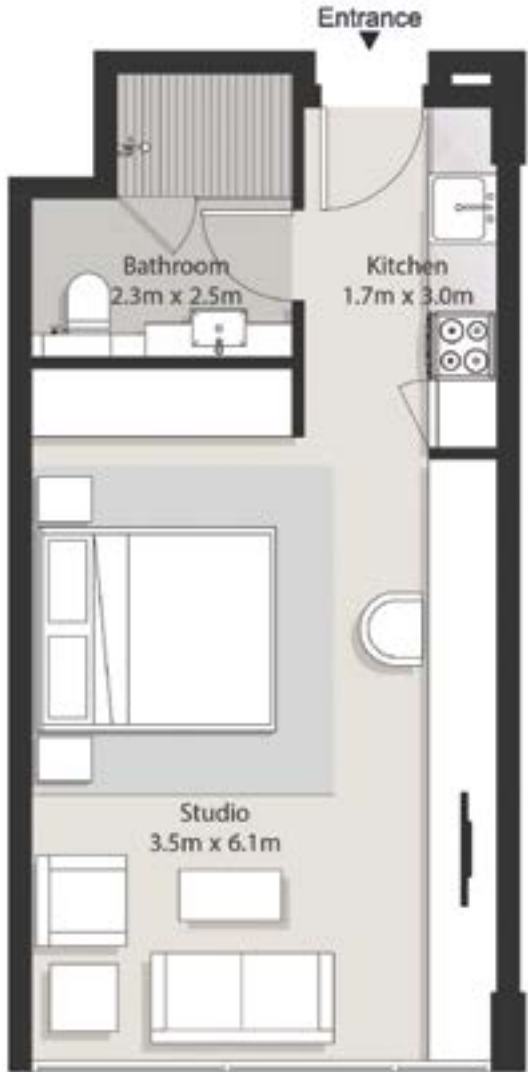

# Studio Type A

# Studio Type A Total Area: 402 sqft

Studio Type B

Studio Type B  
Total Area: 426 sqft

# Studio Type C Total Area: 402 sqft

# 1 Bedroom Type A

1 Bedroom Type A  
1 Bed + 1.5 Bath  
Total Area: 823 sqft