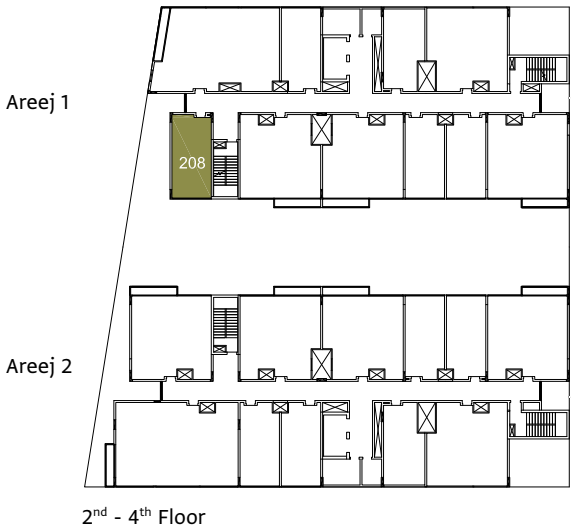

# Studio Type A

# Studio Type A Total Area: 402 sqft

Studio Type B

Studio Type B  
Total Area: 426 sqft