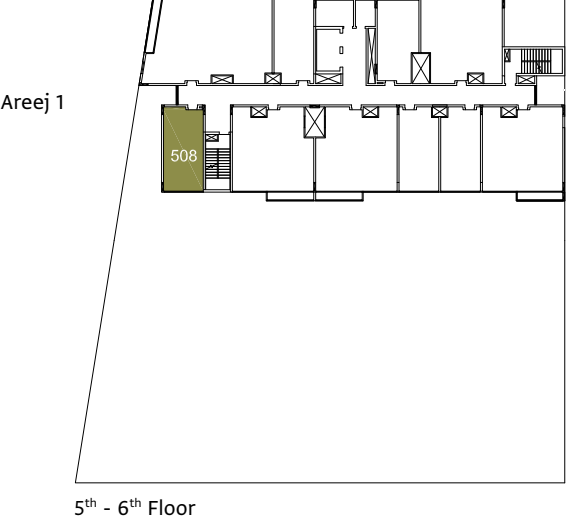

# Studio Type A Total Area: 402 sqft

Studio Type B

Studio Type B  
Total Area: 426 sqft

# Studio Type C Total Area: 402 sqft