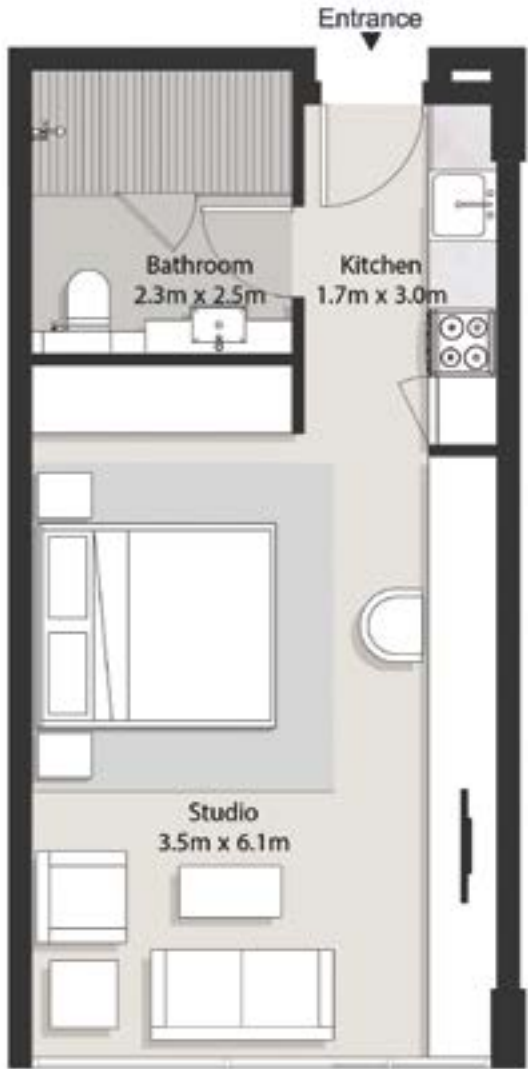

# Studio Type A

# Studio Type A Total Area: 402 sqft

Studio Type B

Studio Type B  
Total Area: 426 sqft

# Studio Type C Total Area: 402 sqft

# 1 Bedroom Type A

1 Bedroom Type A  
1 Bed + 1.5 Bath  
Total Area: 823 sqft