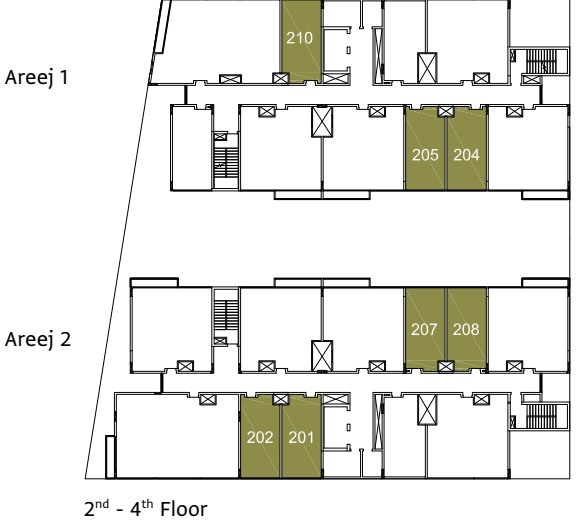

# Studio Type A Total Area: 402 sqft

Studio Type B

Studio Type B  
Total Area: 426 sqft

# Studio Type C Total Area: 402 sqft