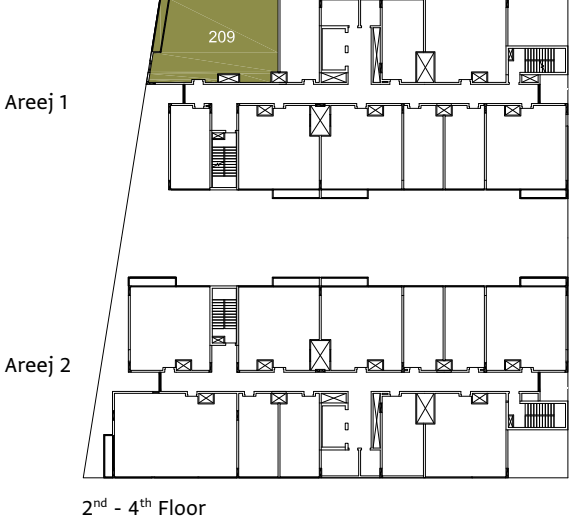

# Studio Type A Total Area: 402 sqft

Studio Type B

Studio Type B  
Total Area: 426 sqft

# 1 Bedroom Type C

1 Bedroom Type C  
1 Bed + 1.5 Bath  
Total Area: 858 sqft

2 Bedroom Type A

2 Bedroom Type A  
 2 Bed + 2.5 Bath  
 Total Area: 1,236 sqft

2 Bedroom Type B

2 Bedroom Type B  
 2 Bed + 2.5 Bath  
 Total Area: 1,286 sqft