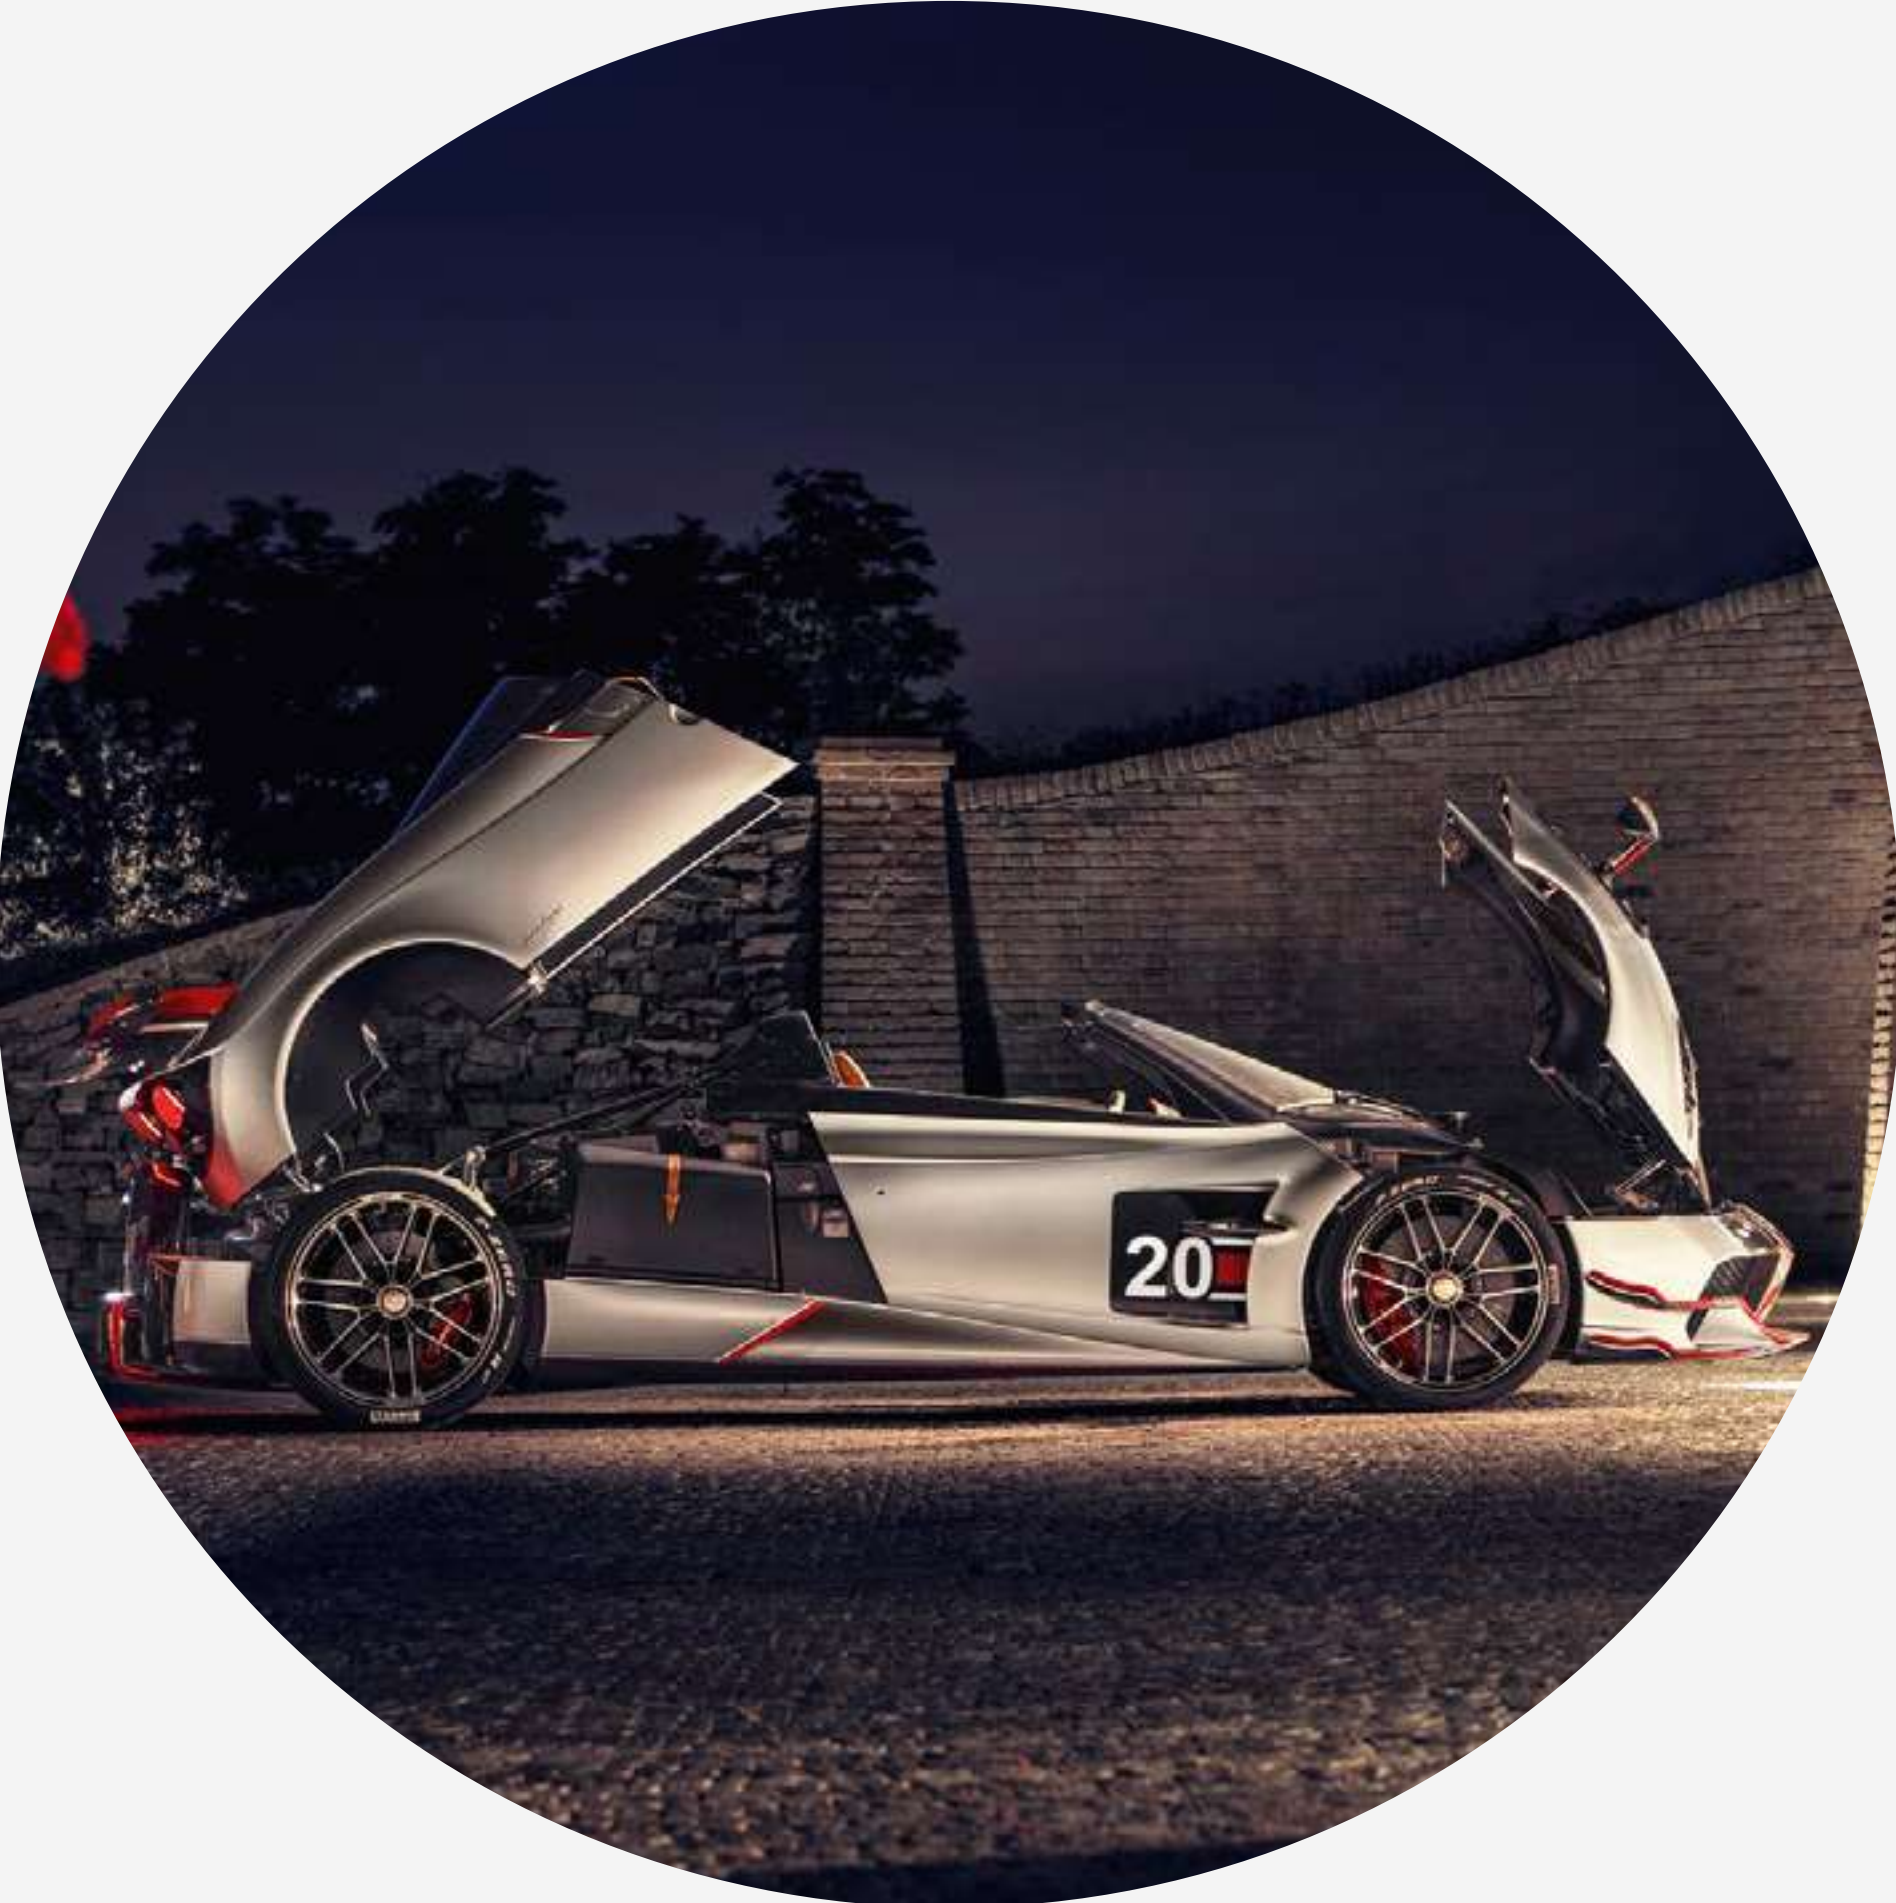

IS IT AN ENGINEERING *marvel*
PURSUING UNPRECEDENTED PERFORMANCES?