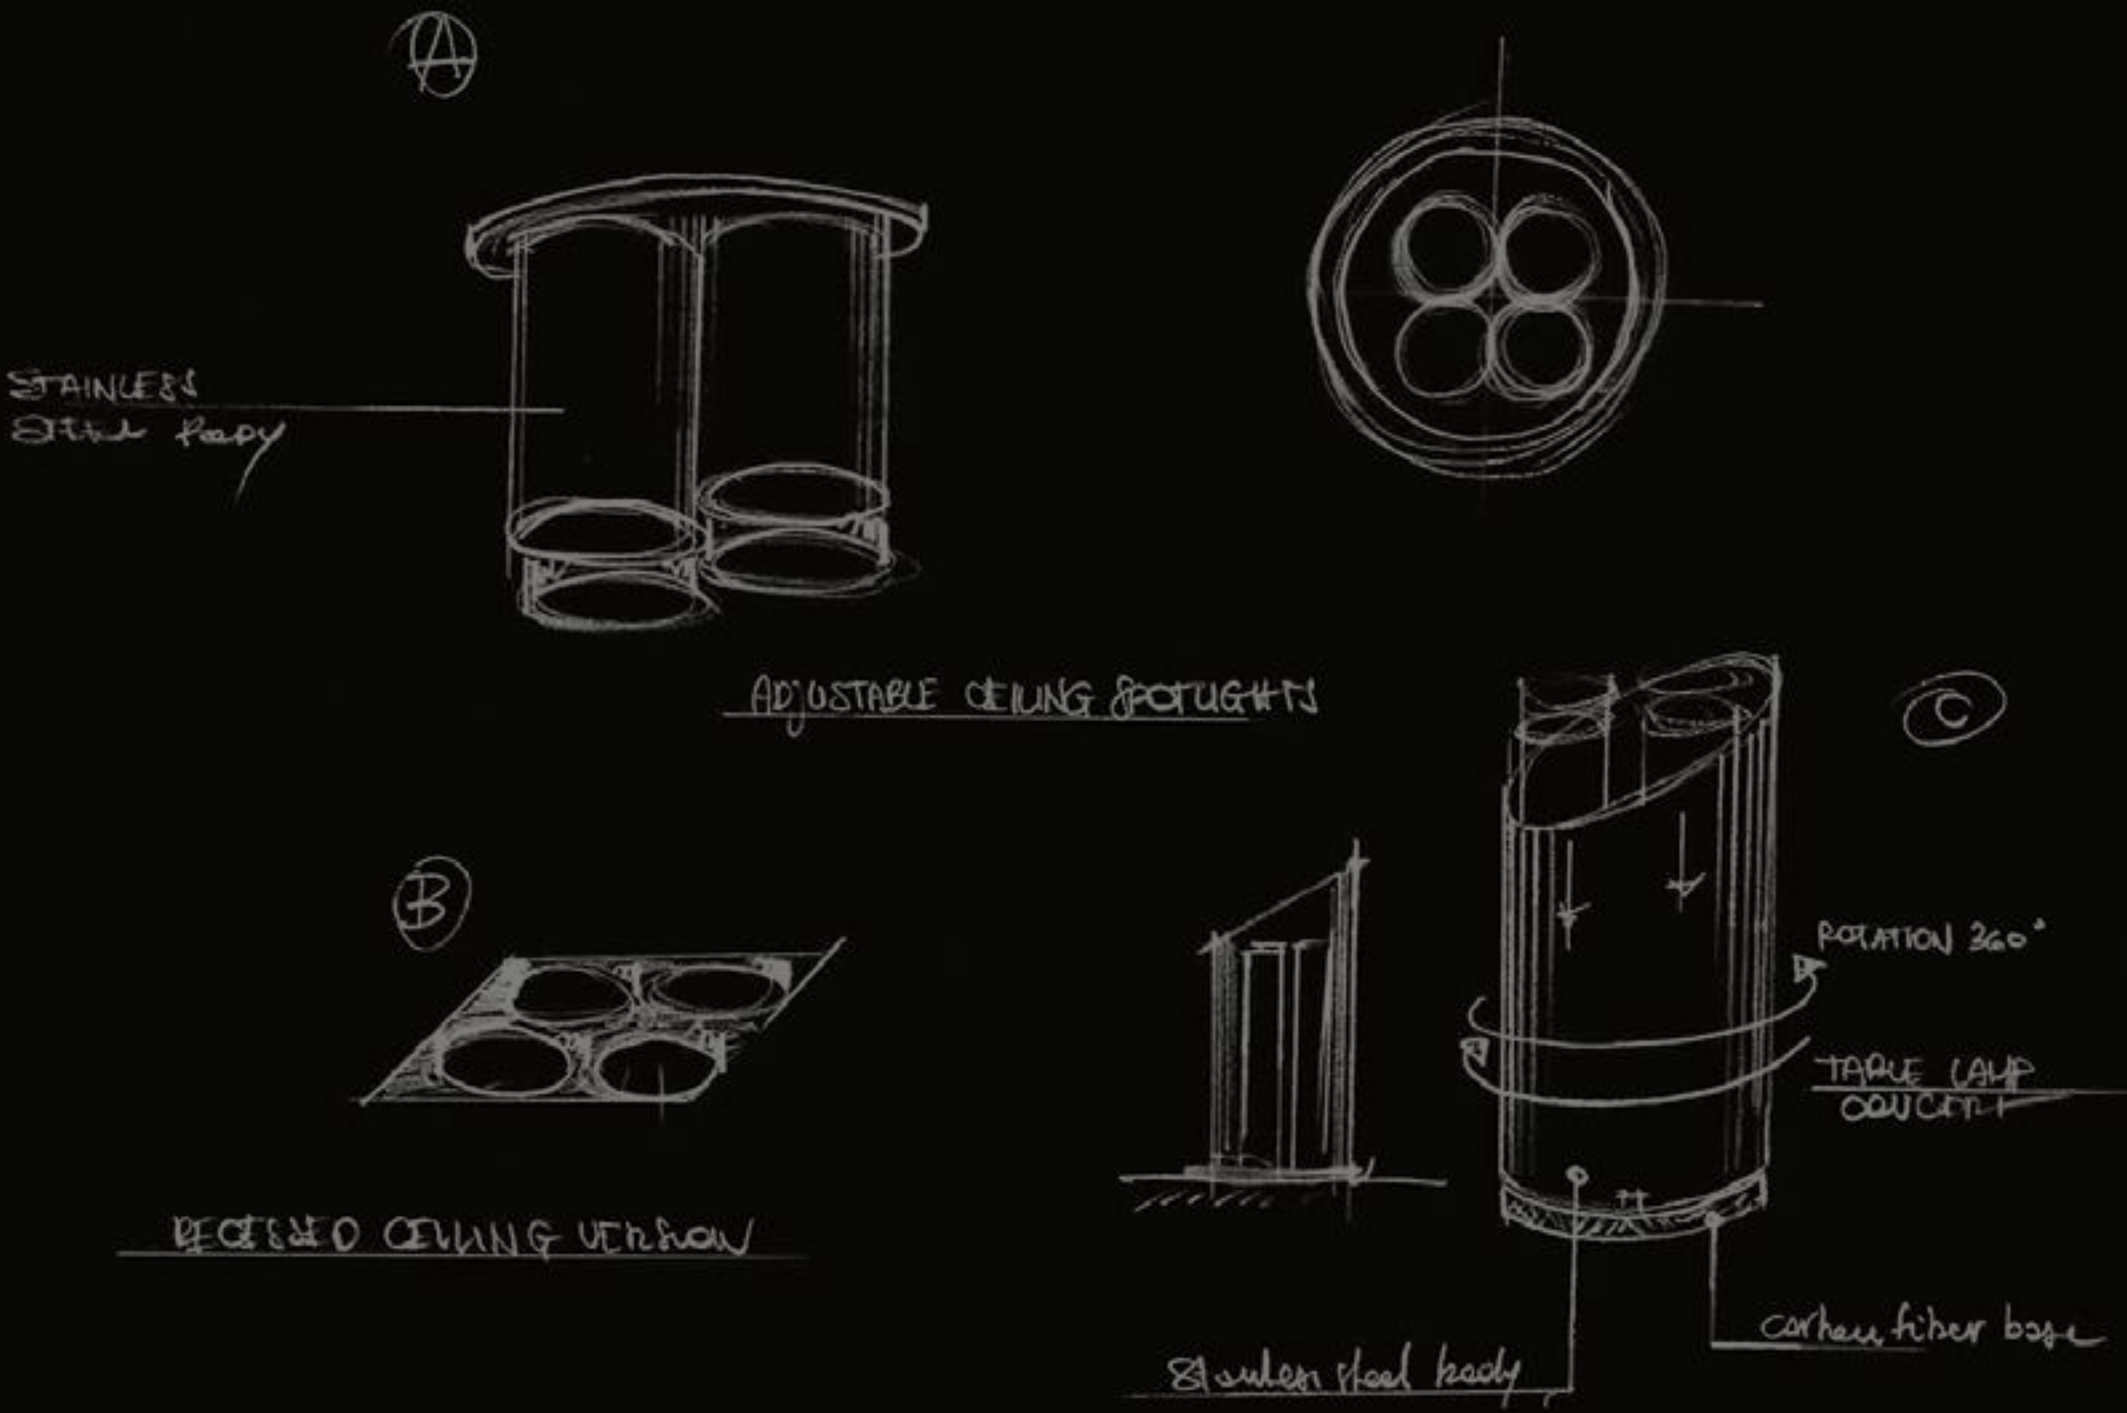

# WHAT IS A MASTERPIECE?

IS IT MAGNETIC *beauty* MADE OF SINUOUS LINES?

IS IT AN ENGINEERING *marvel*  
PURSUING UNPRECEDENTED PERFORMANCES?

IS IT TAILOR-MADE *details* CRAFTED  
TO EXTREME PERFECTION?

IT IS ALL OF IT. AND WAY MORE.

# THE SHAPE OF *speed*

---

Pagani's first residences ever are brought to life in a unique tower. The building design is one that makes your head turn: the instability of lines, a strong uneven approach, transparency and hidden balances create a dynamic effect like no other in the surroundings. But it's when you get closer that you discover the pearl, an incredible suspended sphere that defies gravity. The tower is a true geometric symphony of perfection with 19 floors of residential masterpieces, 3 basement levels and a majestic ground floor.