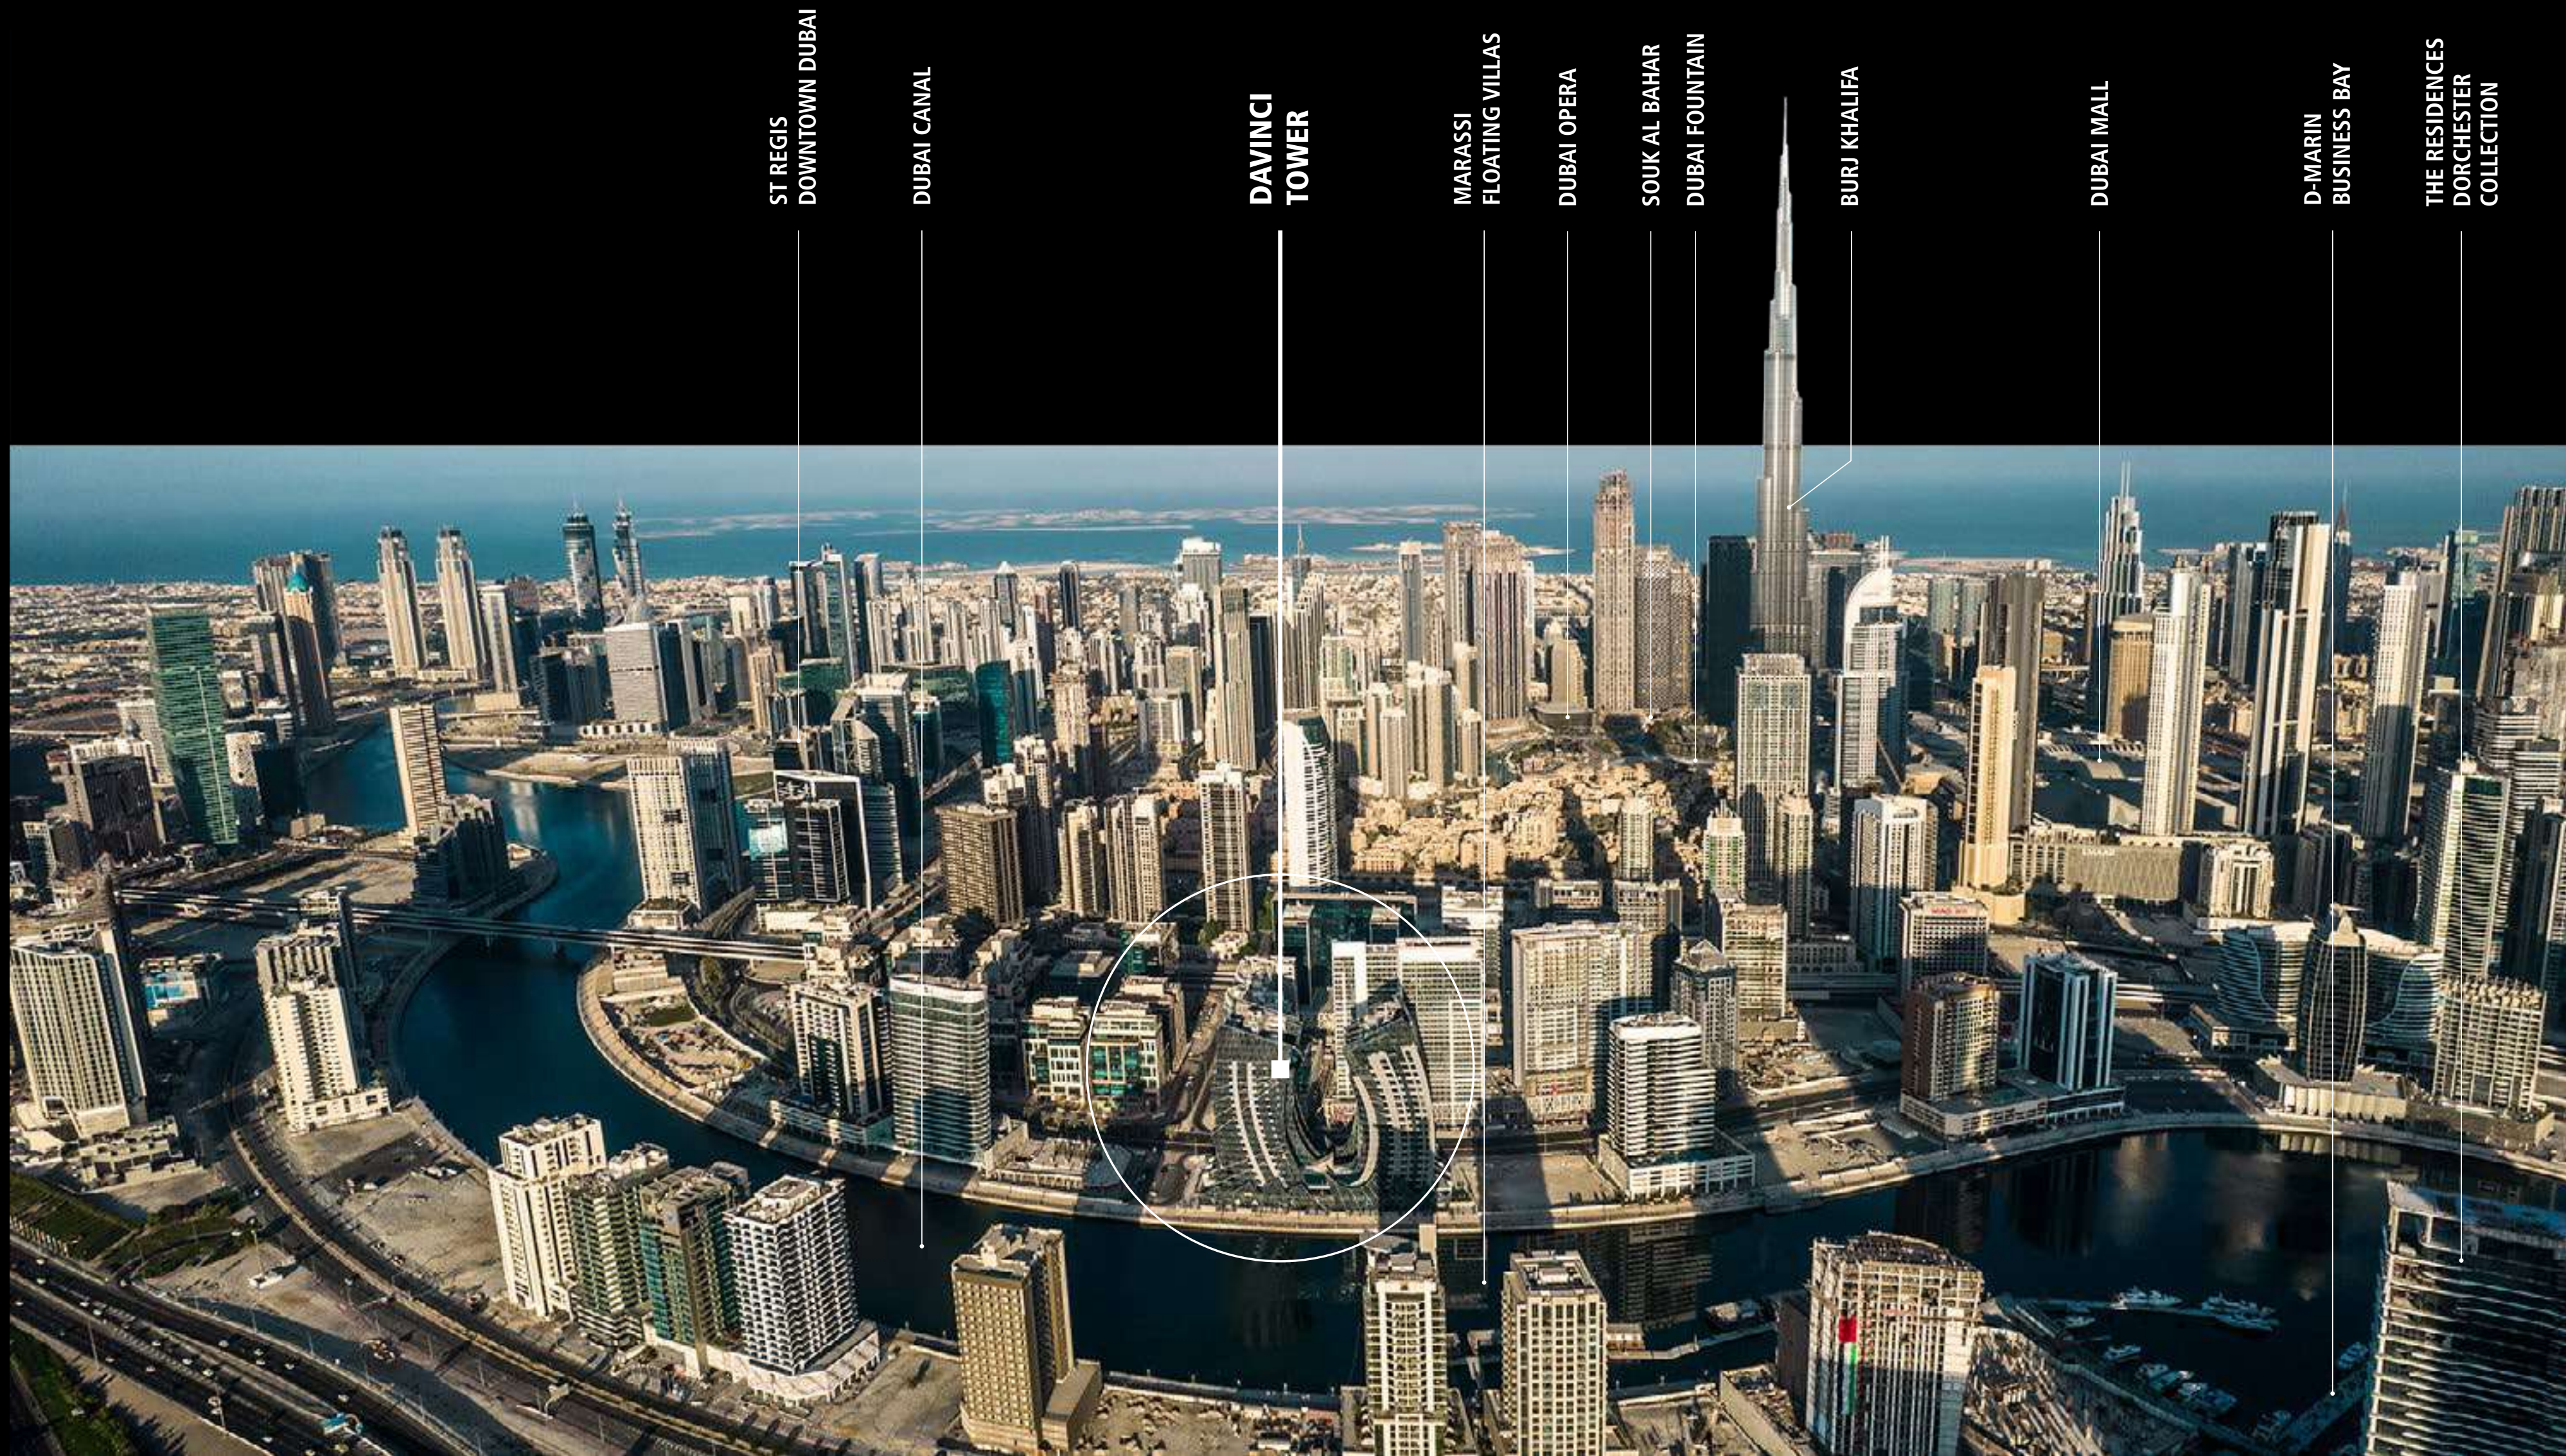

LOCATION

DIRECTLY ON
THE DUBAI CANAL

A 3.2 Km-long tourist landmark

5 MINUTES
THE DUBAI MALL

The world's largest retail & entertainment destination

4 MINUTES
THE DUBAI FOUNTAIN

The world's tallest performing fountain with a captivating water, music & light spectacle

7 MINUTE
BURJ KHALIFA

The world's tallest building

7 MINUTES
THE DUBAI OPERA

2000 seat multi-format venue

ST REGIS
DOWNTOWN DUBAI

DUBAI CANAL

DAVINCI
TOWER

MARASSI
FLOATING VILLAS

DUBAI OPERA

SOUK AL BAHAR

DUBAI FOUNTAIN

BURJ KHALIFA

DUBAI MALL

D-MARIN
BUSINESS BAY

THE RESIDENCES
DORCHESTER
COLLECTION