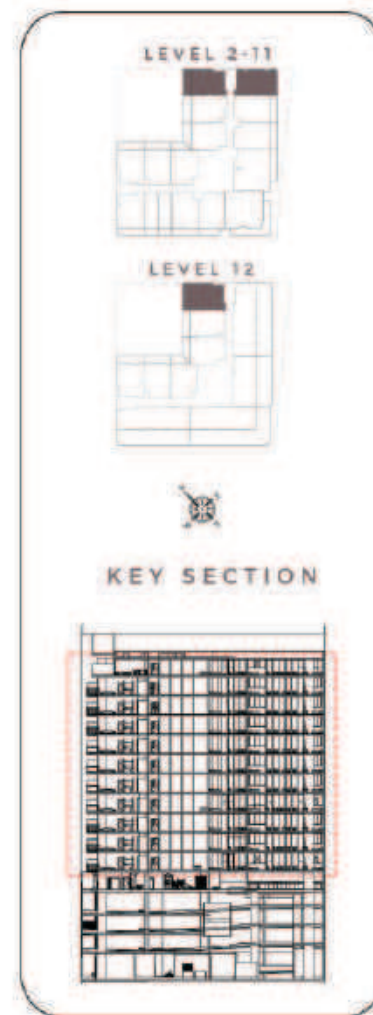

- | | | | |
|------------------------|----------------------------|--------------------------|-----------------------|
| 1 Sunbathing Area | 8 Kids Play Area | 15 Outdoor Gym | 22 Business Lounge |
| 2 Swimming Pool | 9 Kids Wall Climbing | 16 Jogging Track | 23 Co Working Spaces |
| 3 Sunken Seating | 10 Outdoor Seating Spaces | 17 Indoor Gym | 24 Library |
| 4 Water Aerobics Area | 11 Splash Park | 18 Indoor Aerobic Studio | 25 Meeting Area |
| 5 Kids Pool | 12 Little Explorers Lounge | 19 Male Restroom | 26 VR & Gaming Room |
| 6 Outdoor Yoga Station | 13 Zen Garden | 20 Female Restroom | 27 Club House |
| 7 Barbecue Area | 14 Table Tennis | 21 Steam Room / Sauna | 28 Foosball |
| | | | 29 Pool Table |
| | | | 30 Toddlers Play Area |
| | | | 31 Gaming Station |

studio

UNIT - 05 & 06
LEVEL 2 - 11

Internal Living Area
350 sq.ft.

Outdoor Living Area
71 to 77 sq.ft.

Total Living Area
421 to 427 sq.ft.

1 bed room

TYPE - A

UNIT - 13 & 14
LEVEL 2 - 11

UNIT - 08
LEVEL 12

Internal Living Area
644 to 652 sq.ft.

Outdoor Living Area
148 to 155 sq.ft.

Total Living Area
798 to 804 sq.ft.

1 bed room

TYPE - B

UNIT - 02, 07, 08, 11, 12 & 15
LEVEL 2 - 11

UNIT - 02, 08, 15
LEVEL 5

UNIT - 02 & 09
LEVEL 12

Internal Living Area
664 to 676 sq.ft.

Outdoor Living Area
121 to 158 sq.ft.

Total Living Area
790 to 832 sq.ft.

1¹ bed room

TYPE - C

UNIT - 01 & 16
LEVEL 2 - 11

UNIT - 01 & 10
LEVEL 12