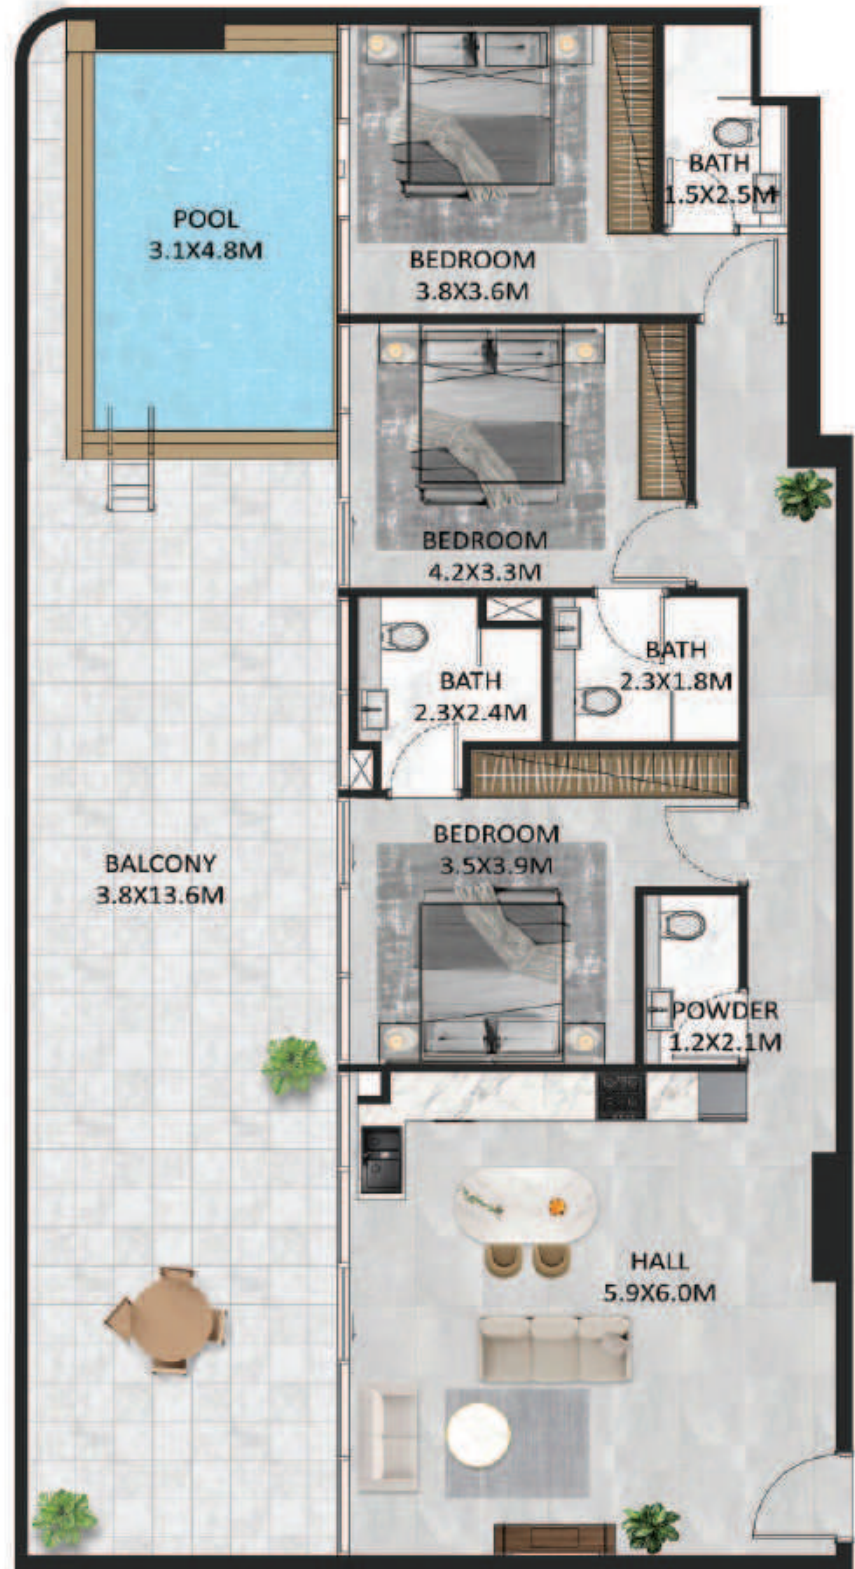

- | | | | |
|------------------------|----------------------------|--------------------------|-----------------------|
| 1 Sunbathing Area | 8 Kids Play Area | 15 Outdoor Gym | 22 Business Lounge |
| 2 Swimming Pool | 9 Kids Wall Climbing | 16 Jogging Track | 23 Co Working Spaces |
| 3 Sunken Seating | 10 Outdoor Seating Spaces | 17 Indoor Gym | 24 Library |
| 4 Water Aerobics Area | 11 Splash Park | 18 Indoor Aerobic Studio | 25 Meeting Area |
| 5 Kids Pool | 12 Little Explorers Lounge | 19 Male Restroom | 26 VR & Gaming Room |
| 6 Outdoor Yoga Station | 13 Zen Garden | 20 Female Restroom | 27 Club House |
| 7 Barbecue Area | 14 Table Tennis | 21 Steam Room / Sauna | 28 Foosball |
| | | | 29 Pool Table |
| | | | 30 Toddlers Play Area |
| | | | 31 Gaming Station |

*2
bed
room*

3 bed room

TYPE - A

UNIT - 04 & 07
LEVEL 12

Internal Living Area
1,242 sq.ft.

Outdoor Living Area
820 to 823 sq.ft.

Total Living Area
**2,062 to
2,065 sq.ft.**

3 bed room

TYPE - B

UNIT - 05
LEVEL 12

Internal Living Area
1,164 sq.ft.

Outdoor Living Area
1,121 sq.ft.

Total Living Area
2,285 sq.ft.

*3
bed
room*