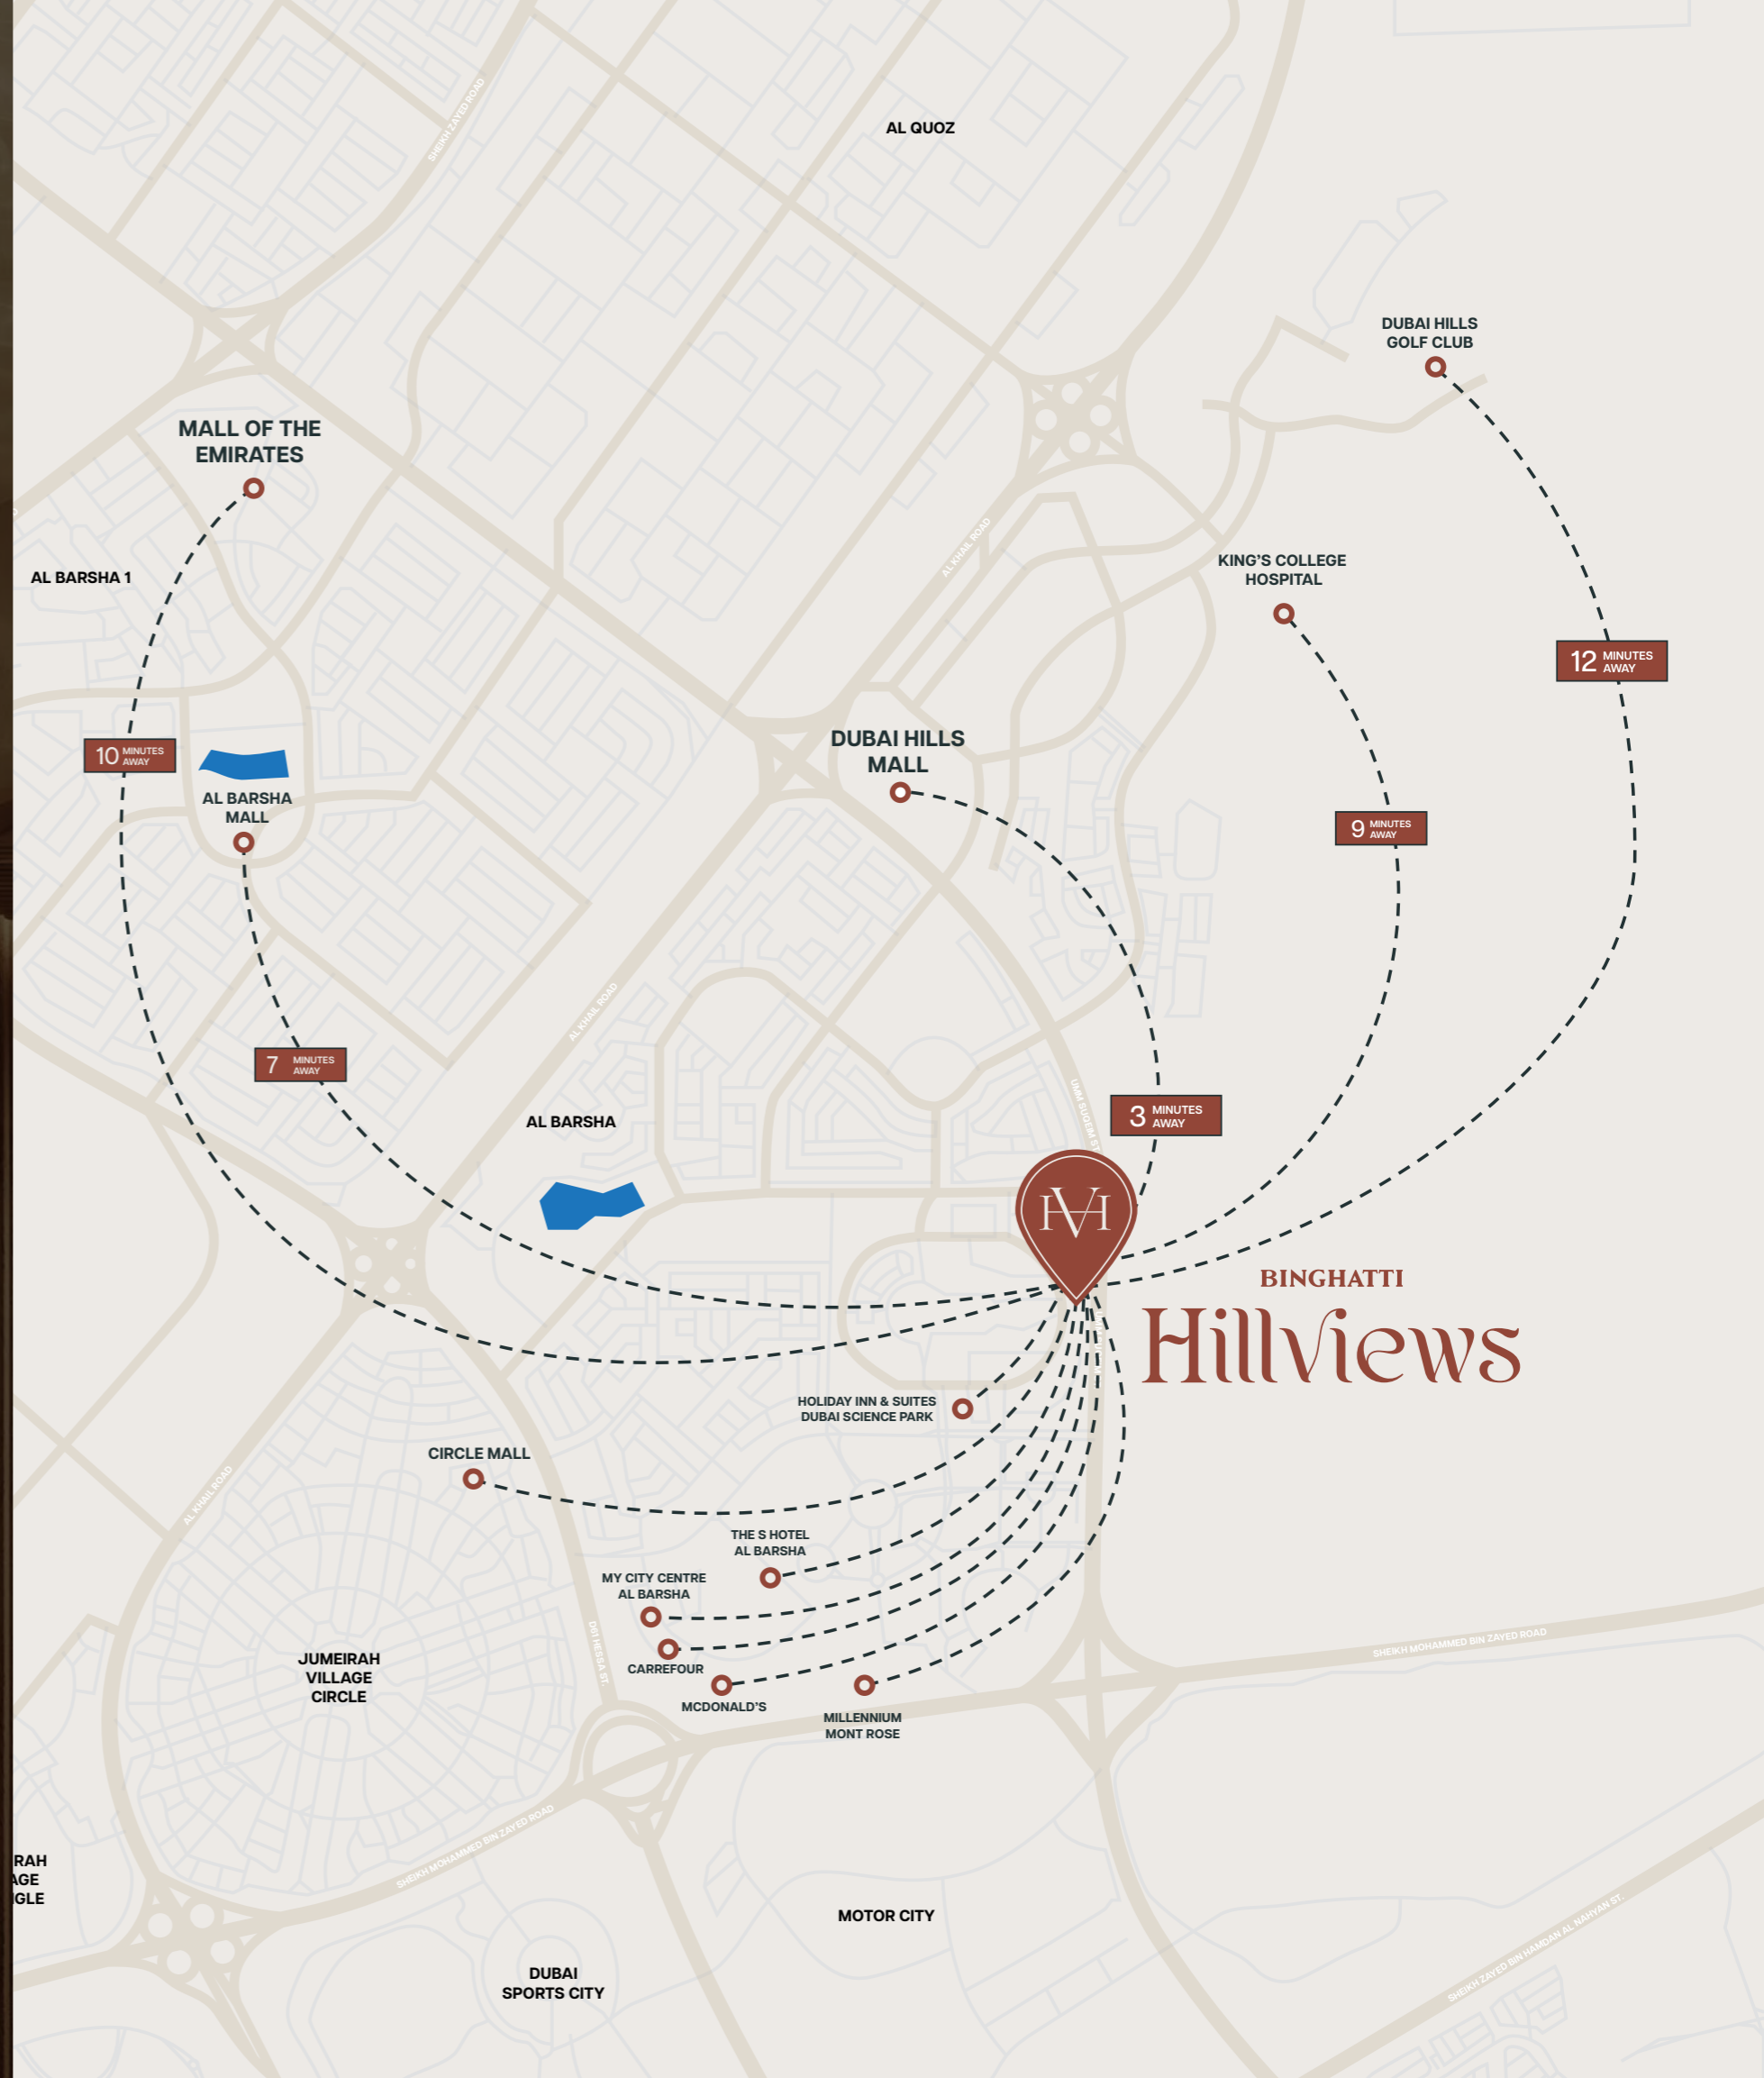

Venture Within Dubai Science Park

Hill Views comes into view within Dubai Science Park. It places you at the crossroads of Dubai's unyielding energy and human connectivity.

Awaken to outstretched vistas of the Dubai skyline, the constant promise of what's possible, while being held by the refined design of a place you can call your own.