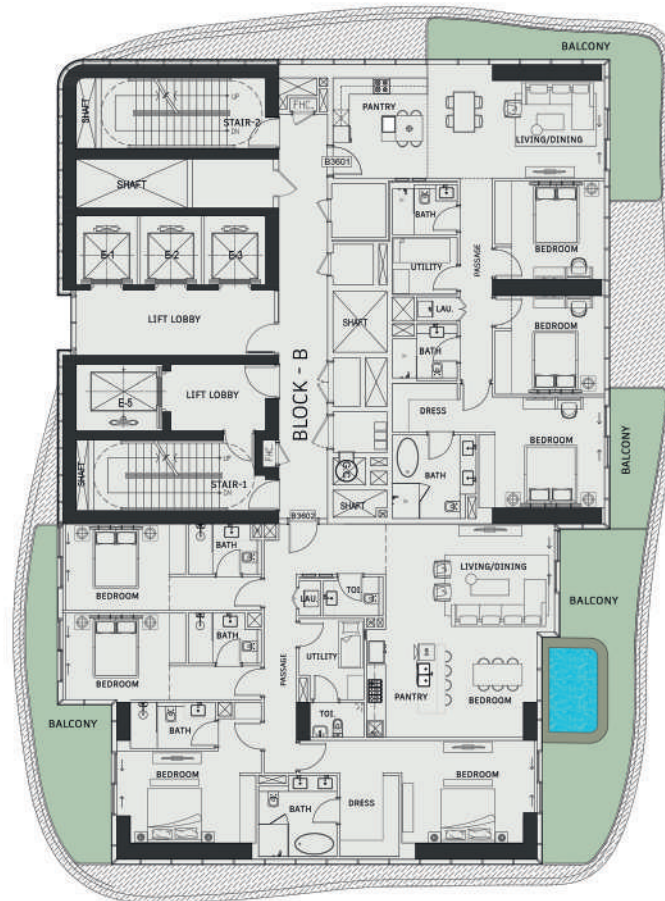

ONE SKY PARK

BY IMAN

Featured by

VERSACE
CERAMICS

Thirty Sixth Floor