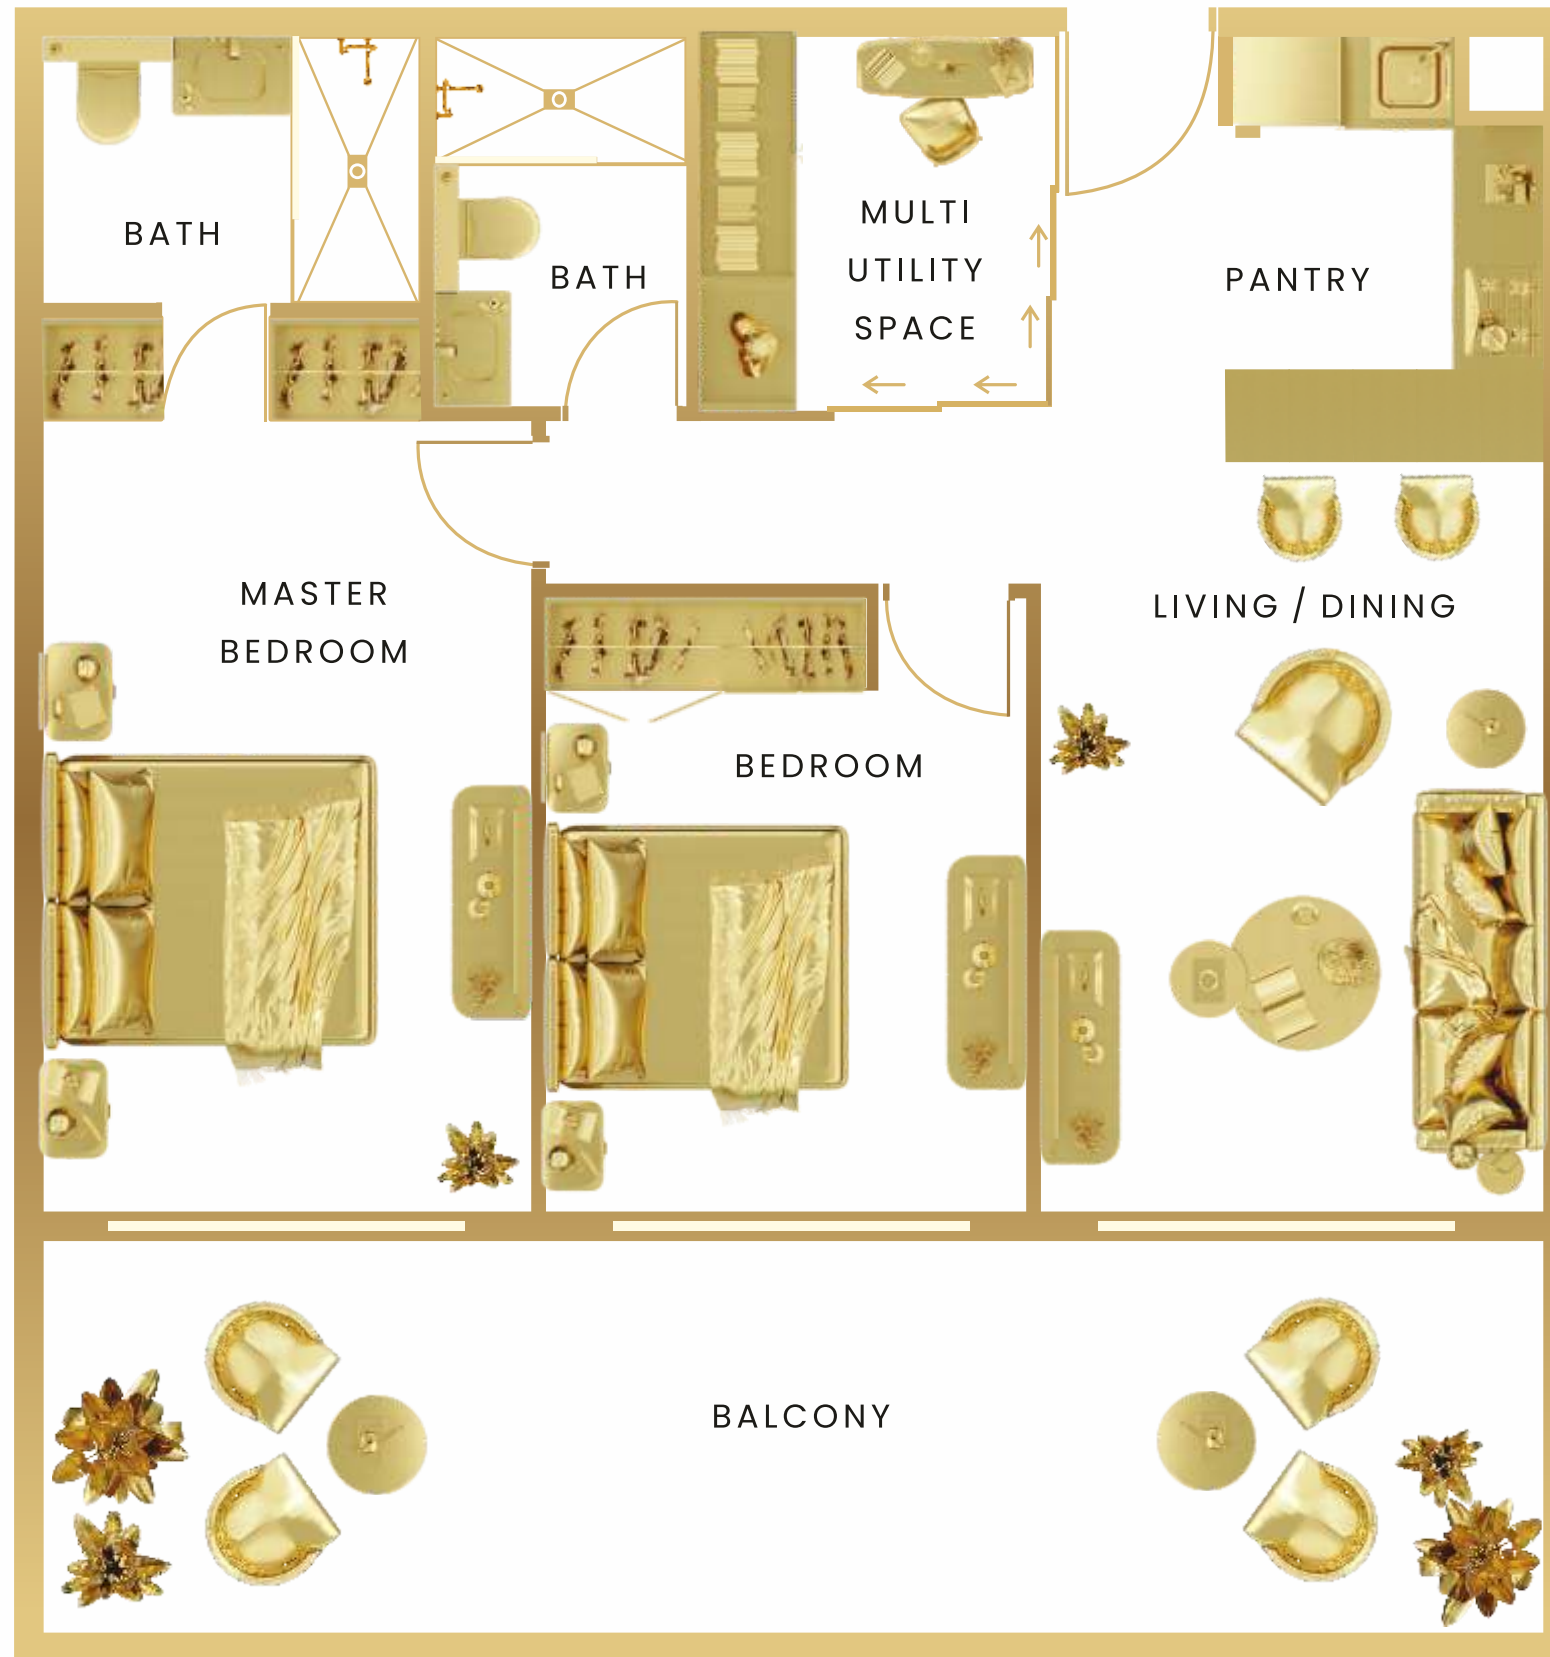

# CLASSIC 1 BEDROOM

SIZE: 658 – 727 sq. ft.

# PREMIUM 1 BEDROOM

SIZE: 740 – 830 sq. ft.

# LUXURY 2 BEDROOM

SIZE: 1175 – 1430 sq. ft.