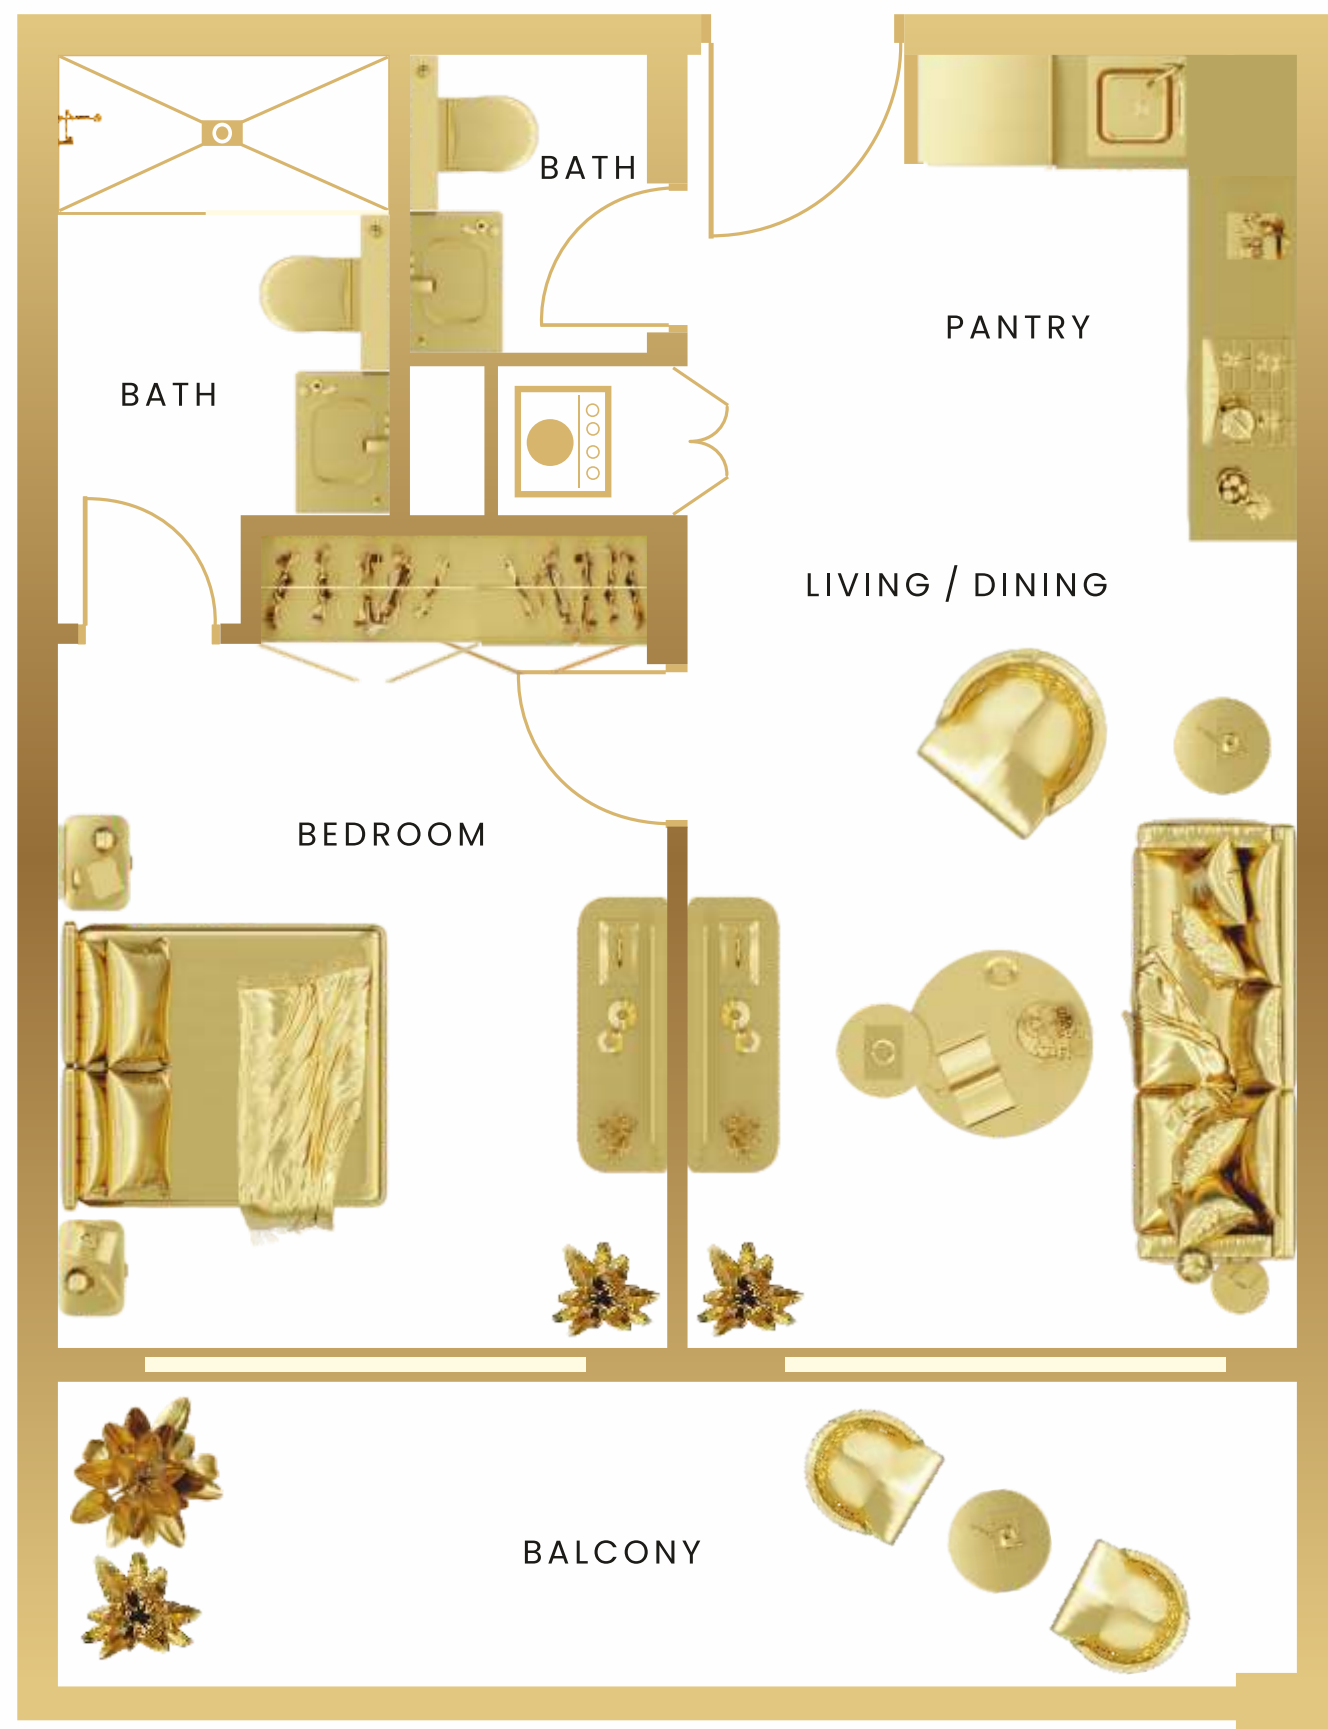

# EXECUTIVE STUDIO

SIZE: 441 – 503 sq. ft.

# CLASSIC 1 BEDROOM

SIZE: 658 – 727 sq. ft.

# PREMIUM 1 BEDROOM

SIZE: 740 – 830 sq. ft.

# LUXURY 2 BEDROOM

SIZE: 1175 – 1430 sq. ft.