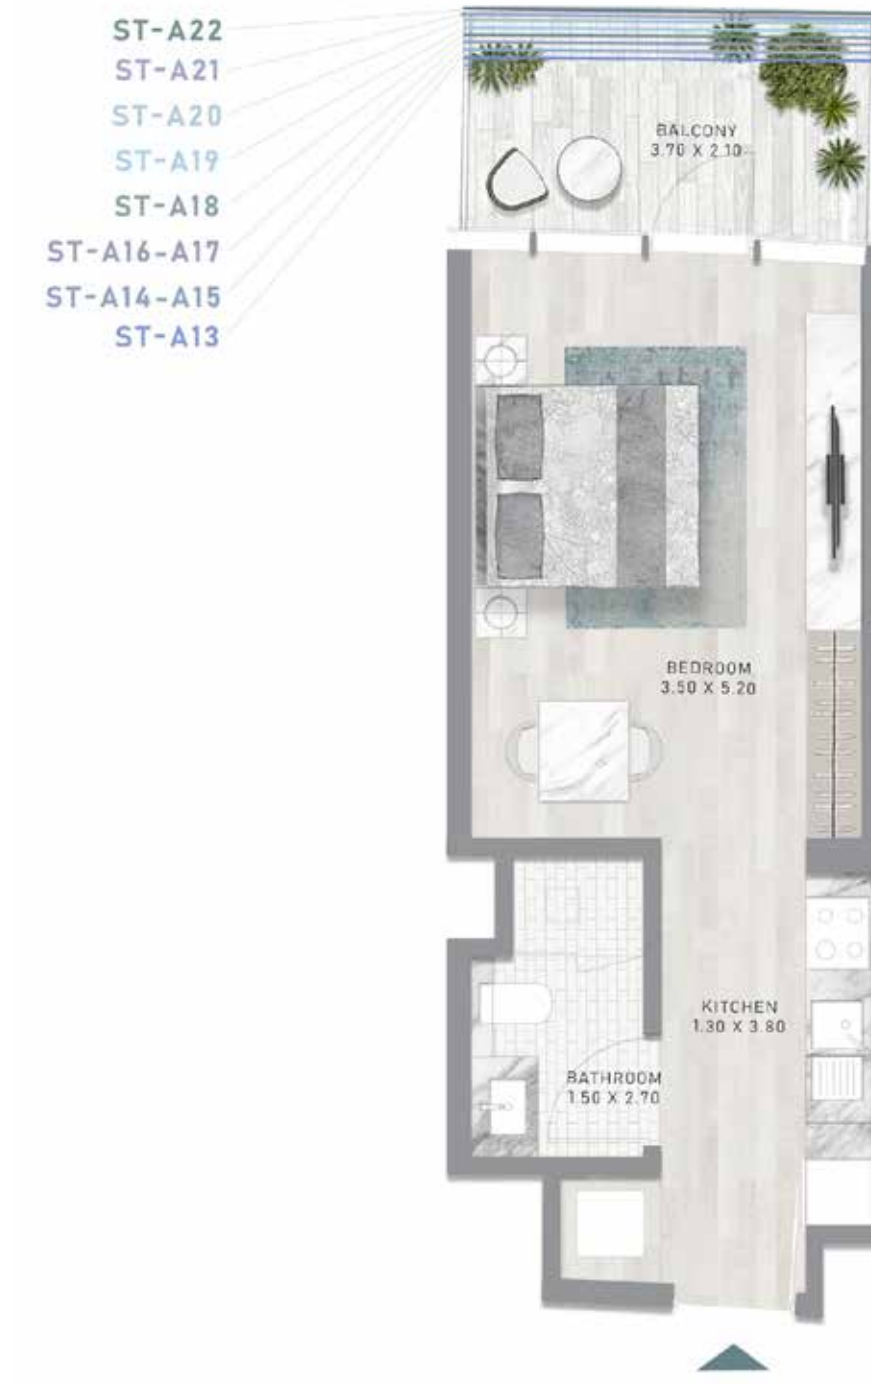

STUDIO

TYPE A13 - A22

CANAL HEIGHTS 2 BY DE GRISOGONO

CANAL HEIGHTS 2 BY DE GRISOGONO