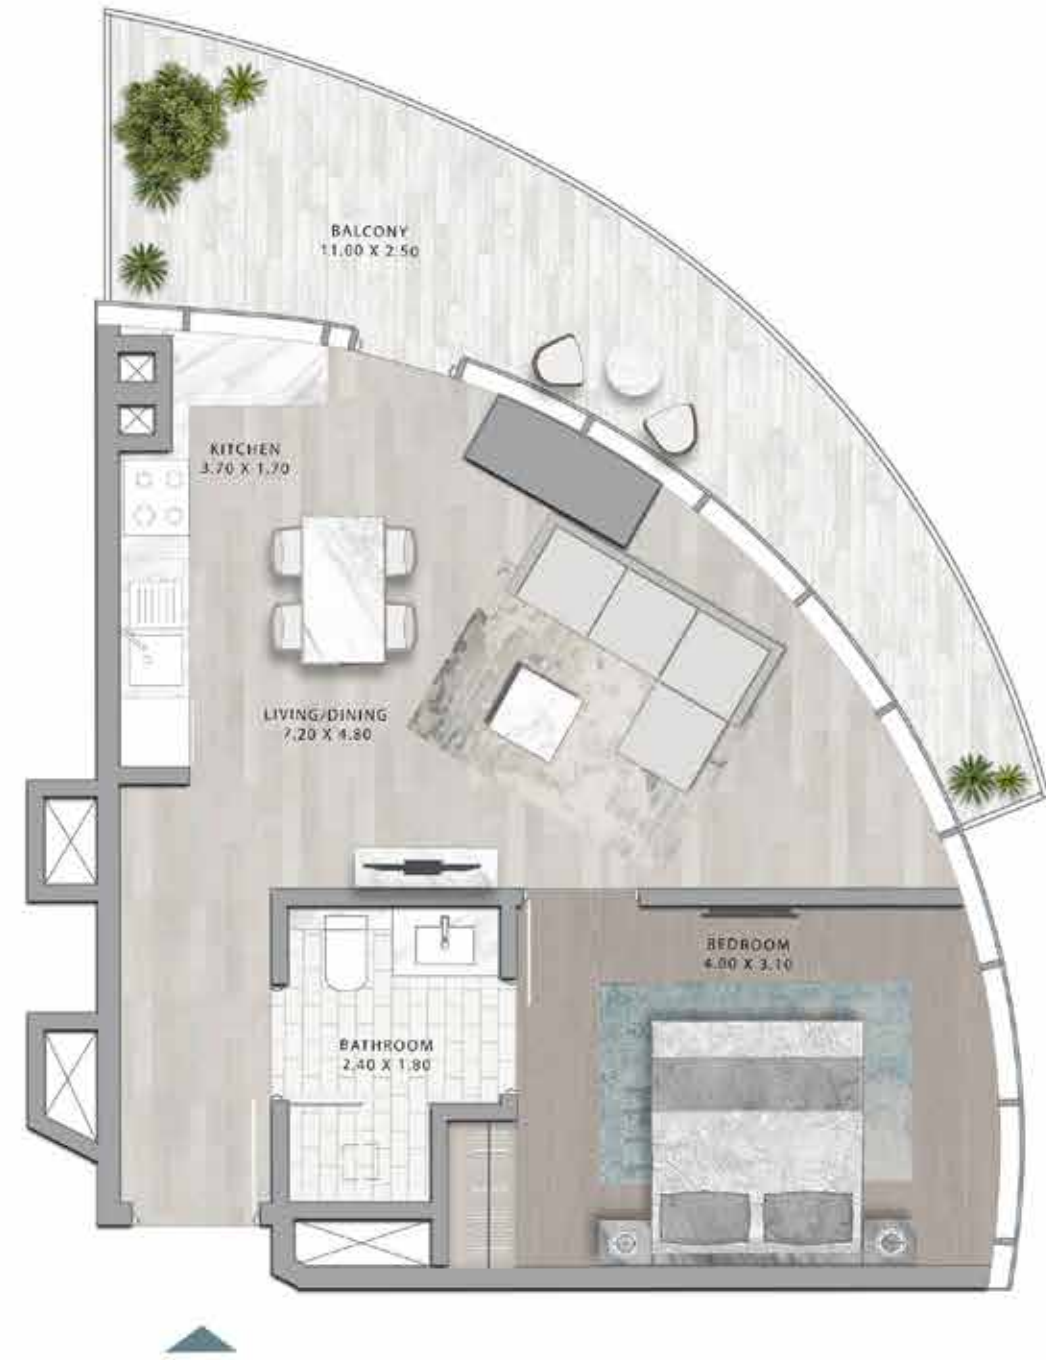

1-BEDROOM

TYPE E2