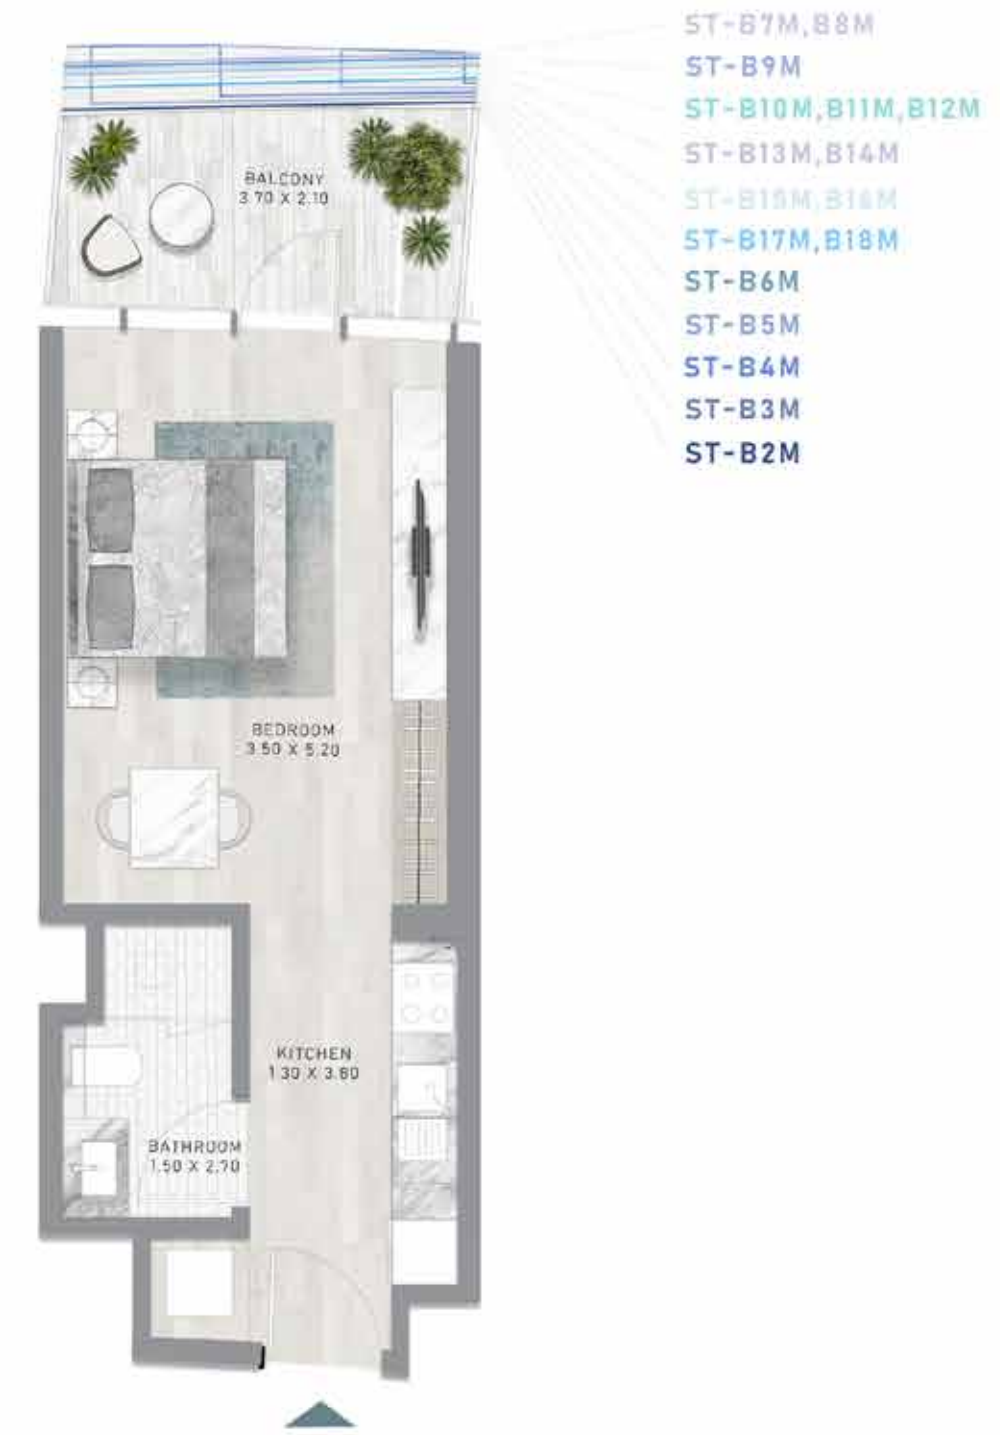

STUDIO

TYPES B1 - B18

STUDIO

TYPES B1 M - B18 M

CANAL HEIGHTS BY DE GRISOGONO

CANAL HEIGHTS BY DE GRISOGONO