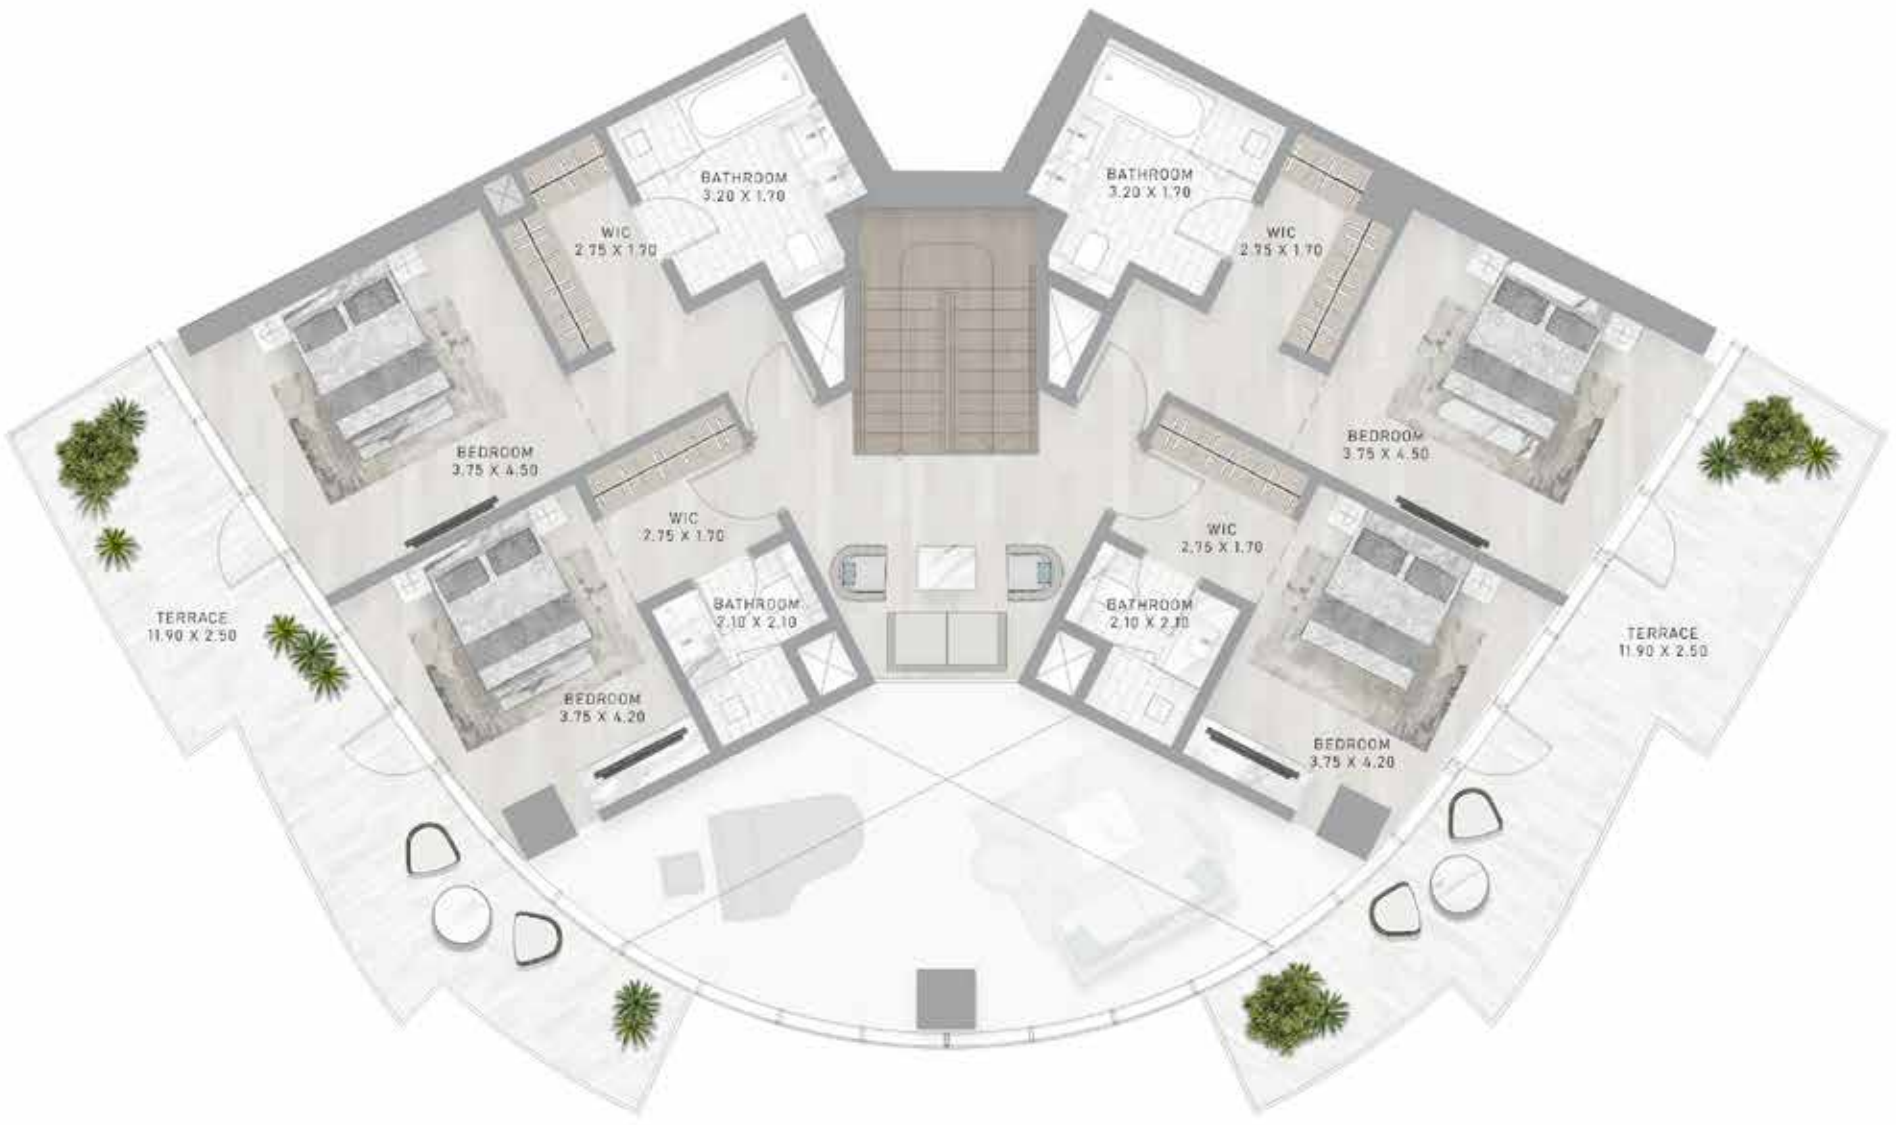

CANAL HEIGHTS 2 BY DE GRISOGONO

LOWER FLOOR

LEVEL 41

CANAL
HEIGHTS II
de GRISOGONO

UPPER FLOOR

LEVEL 42

CANAL
HEIGHTS II
de GRISOGONO

4-BEDROOM SUPER LUXURY DUPLEX