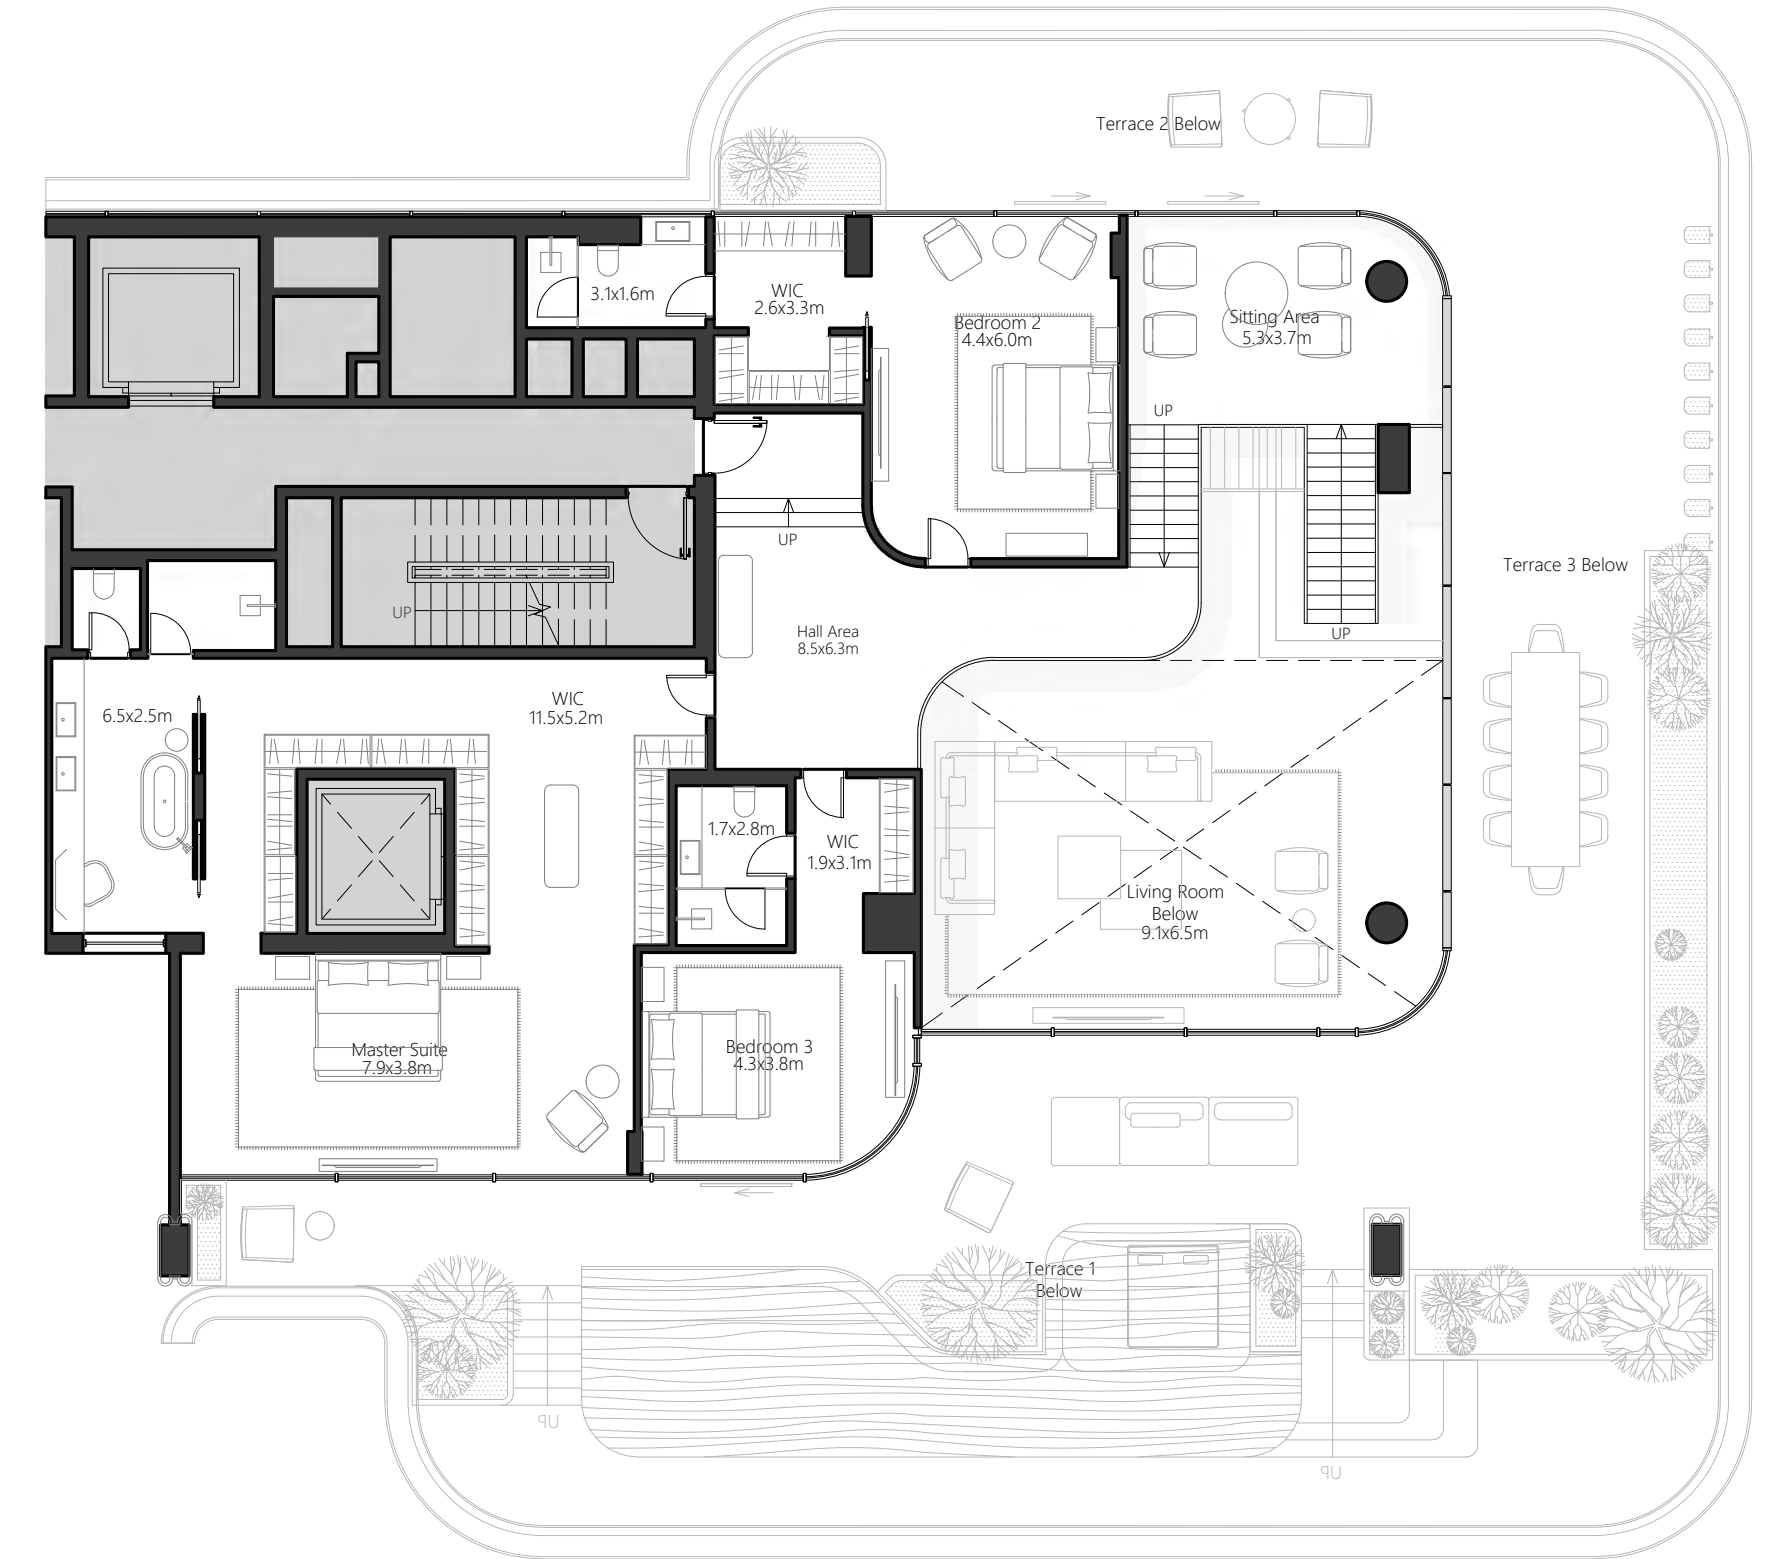

104

4 Bedroom Duplex with Pool
5 Bathroom | 4 Parking space

Residence	488.35 sq.m.	5,256.55 sq.ft.
Terrace	291.26 sq.m.	3,135.09 sq.ft.
Total	779.61 sq.m.	8,391.64 sq.ft.

ORLA

INFINITY

Dorchester Collection
DUBAI

Lower Level

Upper Level

704

4 Bedroom Duplex with Pool
5 Bathroom | 4 Parking space

Residence	488.31 sq.m.	5,256.12 sq.ft.
Terrace	305.39 sq.m.	3,287.19 sq.ft.
Total	793.70 sq.m.	8,543.31 sq.ft.

ORLA

INFINITY

Dorchester Collection
DUBAI

Lower Level

Upper Level

Sea View

Beach View

902

4 Bedroom Duplex with Pool
5 Bathroom | 4 Parking space

Residence	487.19 sq.m.	5,244.06 sq.ft.
Terrace	226.28 sq.m.	2,435.66 sq.ft.
Total	713.47 sq.m.	7,679.72 sq.ft.

ORLA

INFINITY

Dorchester Collection

DUBAI

Sea View

Beach View

903

4 Bedroom Duplex with Pool
5 Bathroom | 4 Parking space