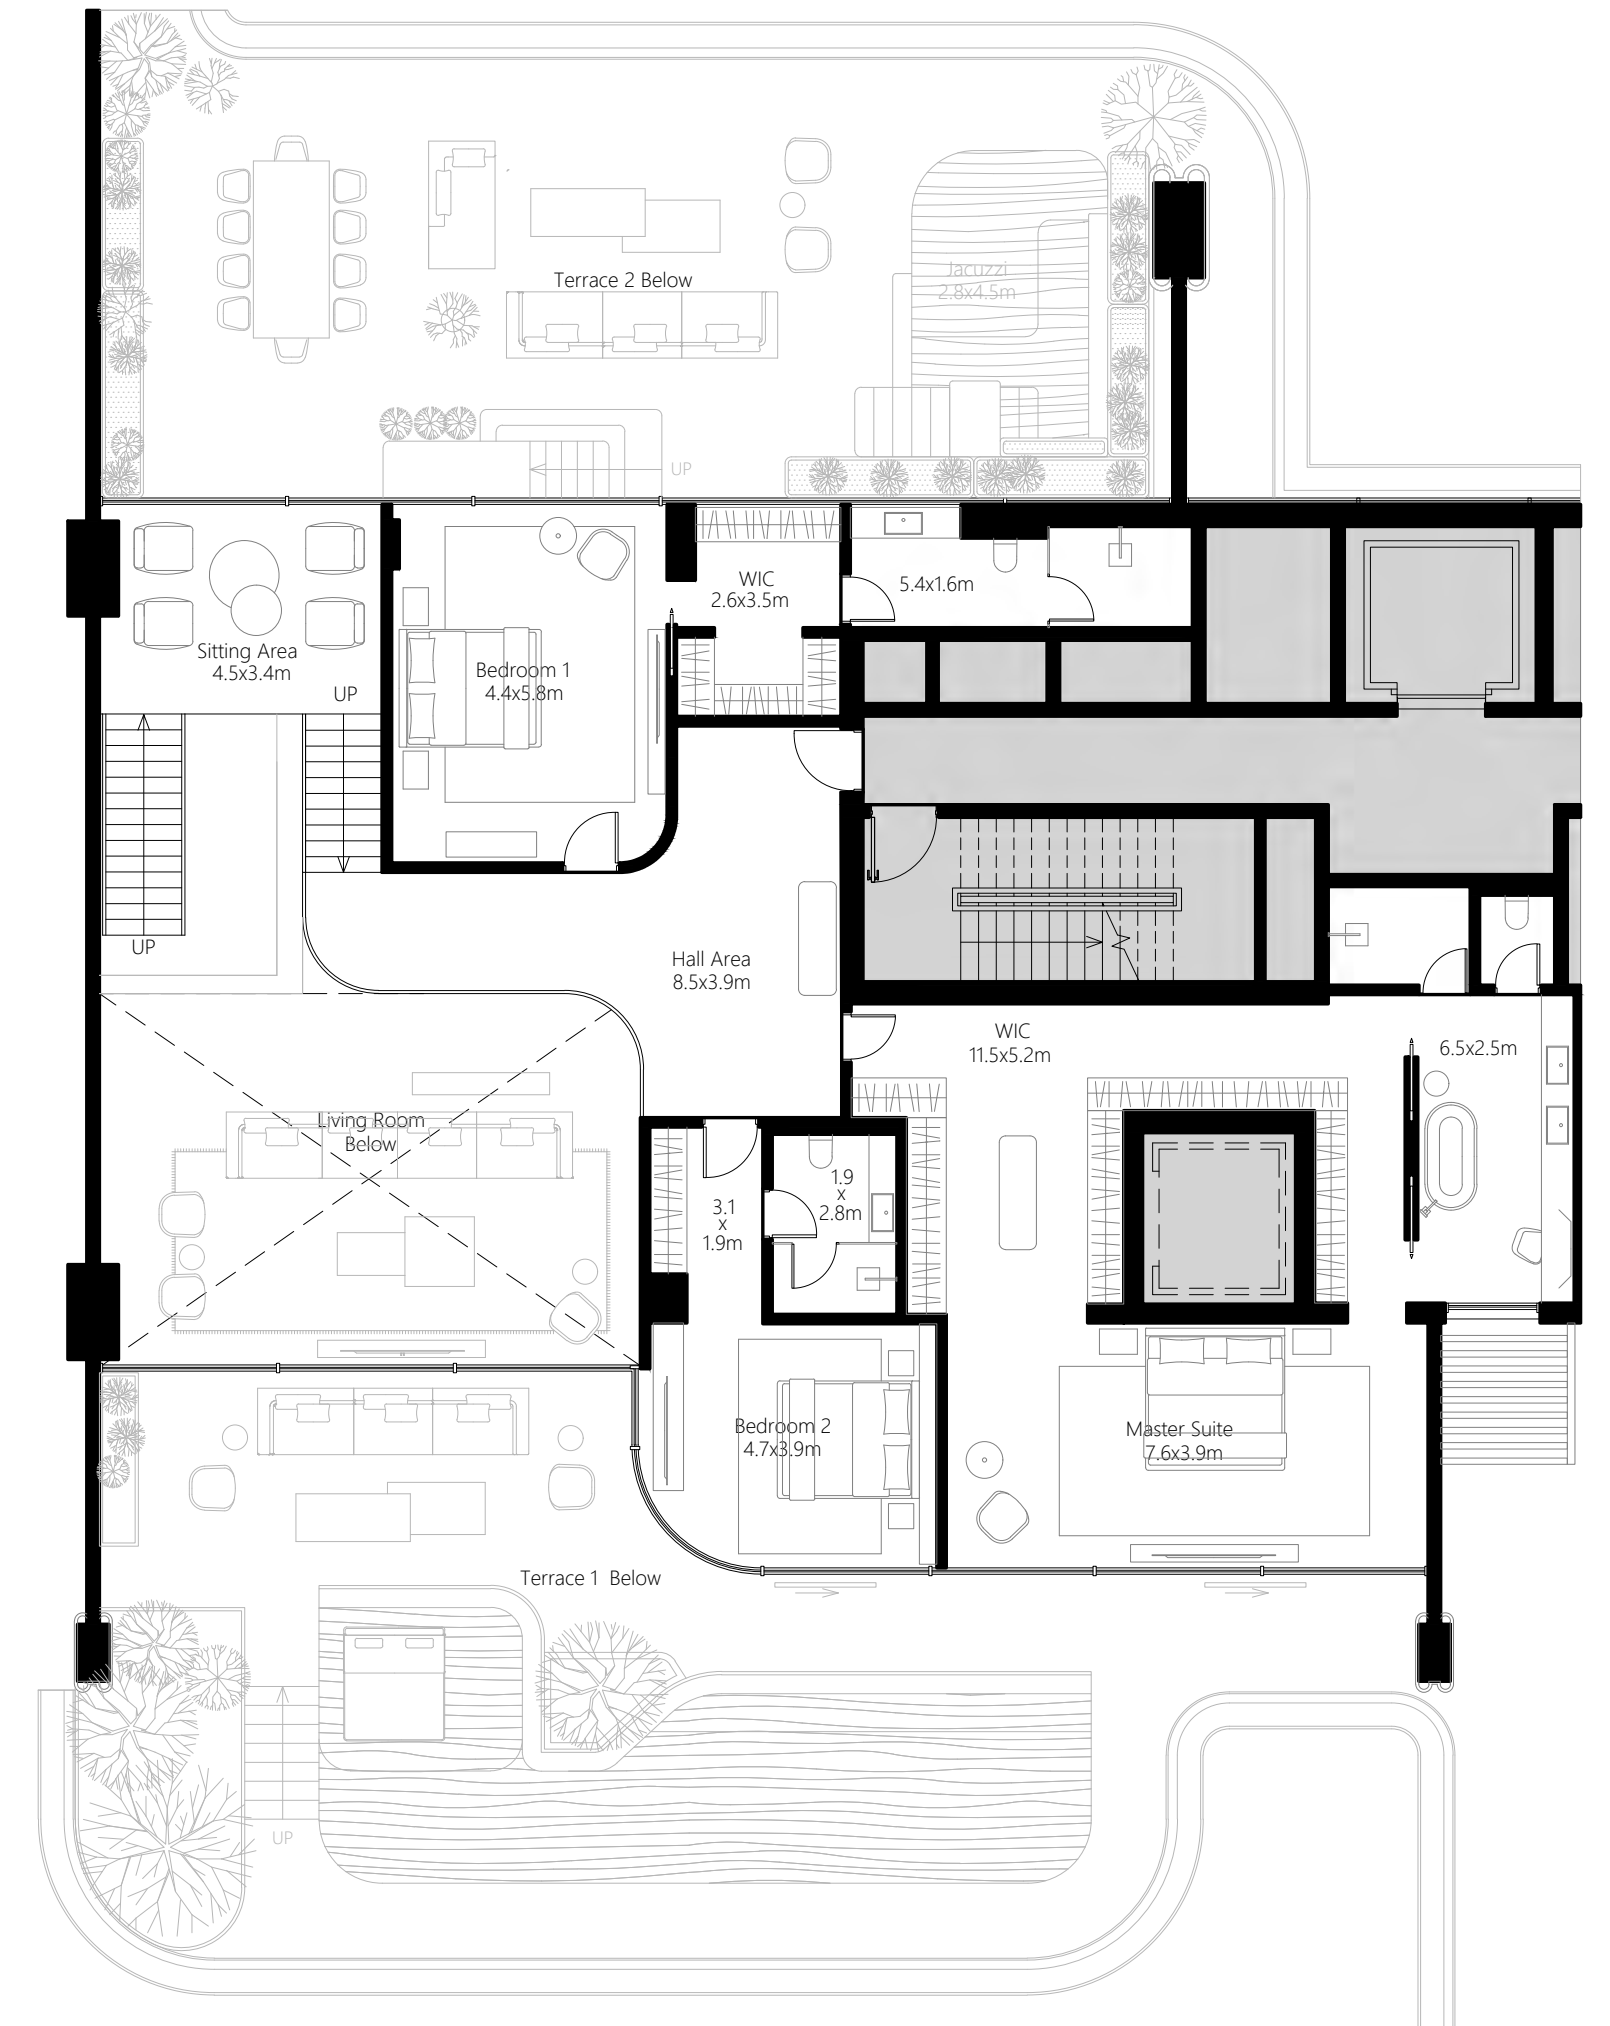

Dorchester Collection
DUBAI

Lower Level

Upper Level

Sea View

Beach View

902

4 Bedroom Duplex with Pool
5 Bathroom | 4 Parking space

Residence	487.19 sq.m.	5,244.06 sq.ft.
Terrace	226.28 sq.m.	2,435.66 sq.ft.
Total	713.47 sq.m.	7,679.72 sq.ft.

ORLA

INFINITY

Dorchester Collection

DUBAI

Sea View

Beach View

903

4 Bedroom Duplex with Pool
5 Bathroom | 4 Parking space

Residence	471.98 sq.m.	5,080.35 sq.ft.
Terrace	265.37 sq.m.	2,856.42 sq.ft.
Total	737.35 sq.m.	7,936.76 sq.ft.

Lower Level

Upper Level

ORLA

INFINITY

Dorchester Collection
DUBAI

Lower Level

Upper Level

904

4 Bedroom Duplex with Pool
5 Bathroom | 4 Parking space

Residence	488.26 sq.m.	5,255.58 sq.ft.
Terrace	291.34 sq.m.	3,135.95 sq.ft.
Total	779.60 sq.m.	8,391.54 sq.ft.

ORLA

INFINITY

Dorchester Collection
DUBAI