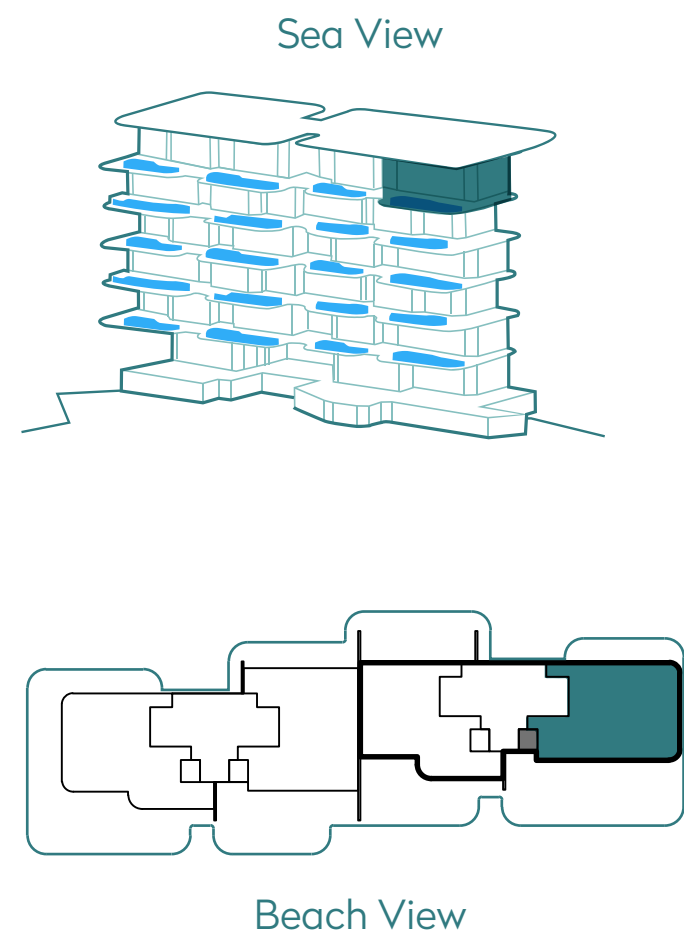

ORLA

INFINITY

Dorchester Collection

DUBAI

Sea View

Beach View

903

4 Bedroom Duplex with Pool
5 Bathroom | 4 Parking space

Residence	471.98 sq.m.	5,080.35 sq.ft.
Terrace	265.37 sq.m.	2,856.42 sq.ft.
Total	737.35 sq.m.	7,936.76 sq.ft.

Lower Level

Upper Level

ORLA

INFINITY

Dorchester Collection
DUBAI

Lower Level

Upper Level

904

4 Bedroom Duplex with Pool
5 Bathroom | 4 Parking space

Residence	488.26 sq.m.	5,255.58 sq.ft.
Terrace	291.34 sq.m.	3,135.95 sq.ft.
Total	779.60 sq.m.	8,391.54 sq.ft.

ORLA

INFINITY

Dorchester Collection
DUBAI