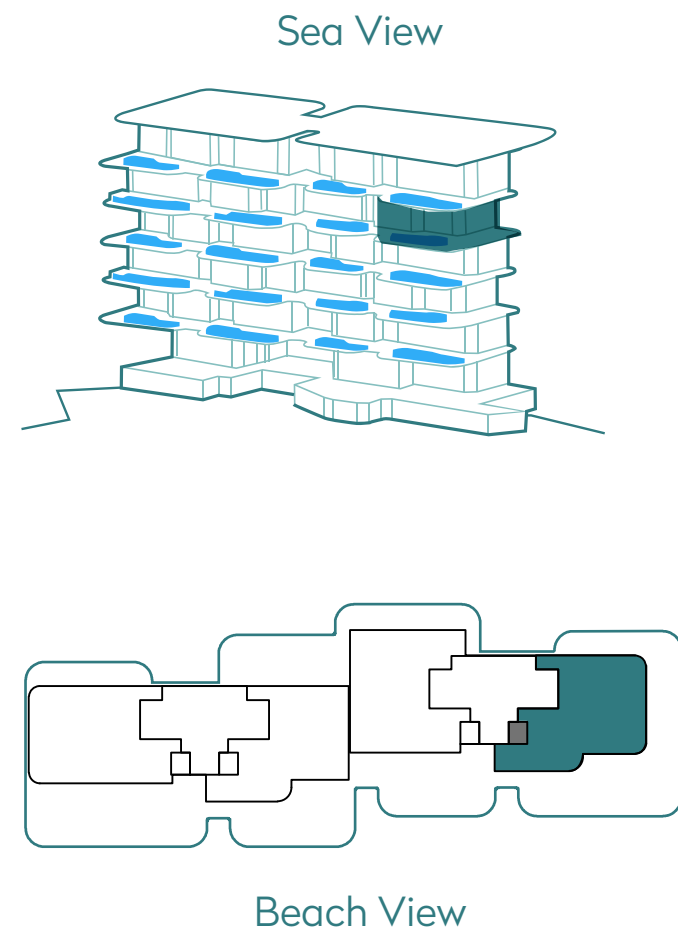

104

4 Bedroom Duplex with Pool
5 Bathroom | 4 Parking space

Residence	488.35 sq.m.	5,256.55 sq.ft.
Terrace	291.26 sq.m.	3,135.09 sq.ft.
Total	779.61 sq.m.	8,391.64 sq.ft.

ORLA

INFINITY

Dorchester Collection
DUBAI

Lower Level

Upper Level

704

4 Bedroom Duplex with Pool
5 Bathroom | 4 Parking space

Residence	488.31 sq.m.	5,256.12 sq.ft.
Terrace	305.39 sq.m.	3,287.19 sq.ft.
Total	793.70 sq.m.	8,543.31 sq.ft.

ORLA

INFINITY

Dorchester Collection
DUBAI

Lower Level

Upper Level

Sea View

Beach View

902

4 Bedroom Duplex with Pool
5 Bathroom | 4 Parking space

Residence	487.19 sq.m.	5,244.06 sq.ft.
Terrace	226.28 sq.m.	2,435.66 sq.ft.
Total	713.47 sq.m.	7,679.72 sq.ft.