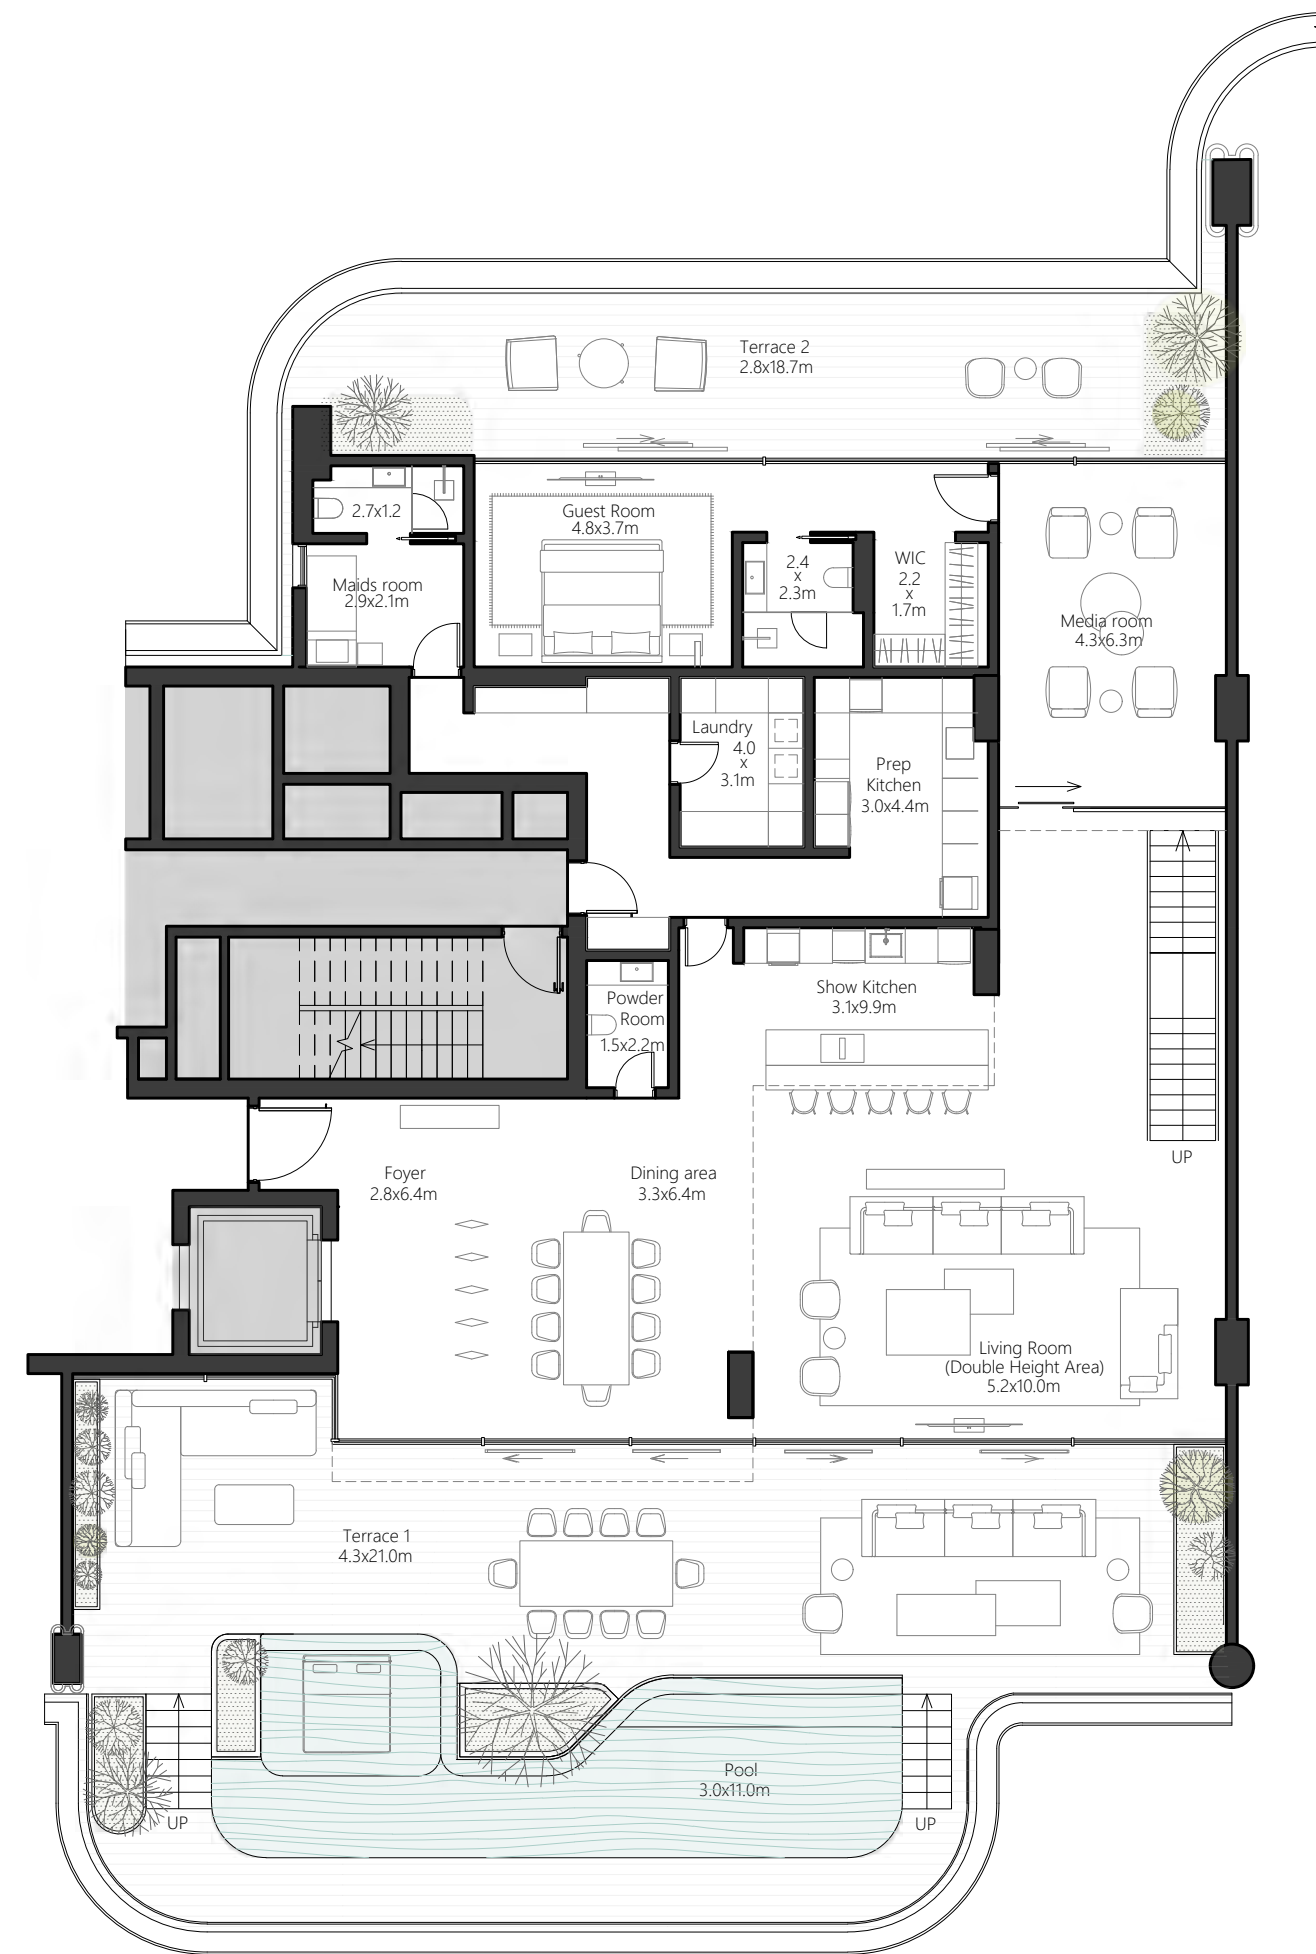

Lower Level

Upper Level

704

4 Bedroom Duplex with Pool
5 Bathroom | 4 Parking space

Residence	488.31 sq.m.	5,256.12 sq.ft.
Terrace	305.39 sq.m.	3,287.19 sq.ft.
Total	793.70 sq.m.	8,543.31 sq.ft.

ORLA

INFINITY

Dorchester Collection
DUBAI

Lower Level

Upper Level

Sea View

Beach View

902

4 Bedroom Duplex with Pool
5 Bathroom | 4 Parking space

Residence	487.19 sq.m.	5,244.06 sq.ft.
Terrace	226.28 sq.m.	2,435.66 sq.ft.
Total	713.47 sq.m.	7,679.72 sq.ft.

ORLA

INFINITY

Dorchester Collection

DUBAI

Sea View

Beach View

903

4 Bedroom Duplex with Pool
5 Bathroom | 4 Parking space

Residence	471.98 sq.m.	5,080.35 sq.ft.
Terrace	265.37 sq.m.	2,856.42 sq.ft.
Total	737.35 sq.m.	7,936.76 sq.ft.

Lower Level

Upper Level

ORLA

INFINITY

Dorchester Collection
DUBAI

Lower Level

Upper Level