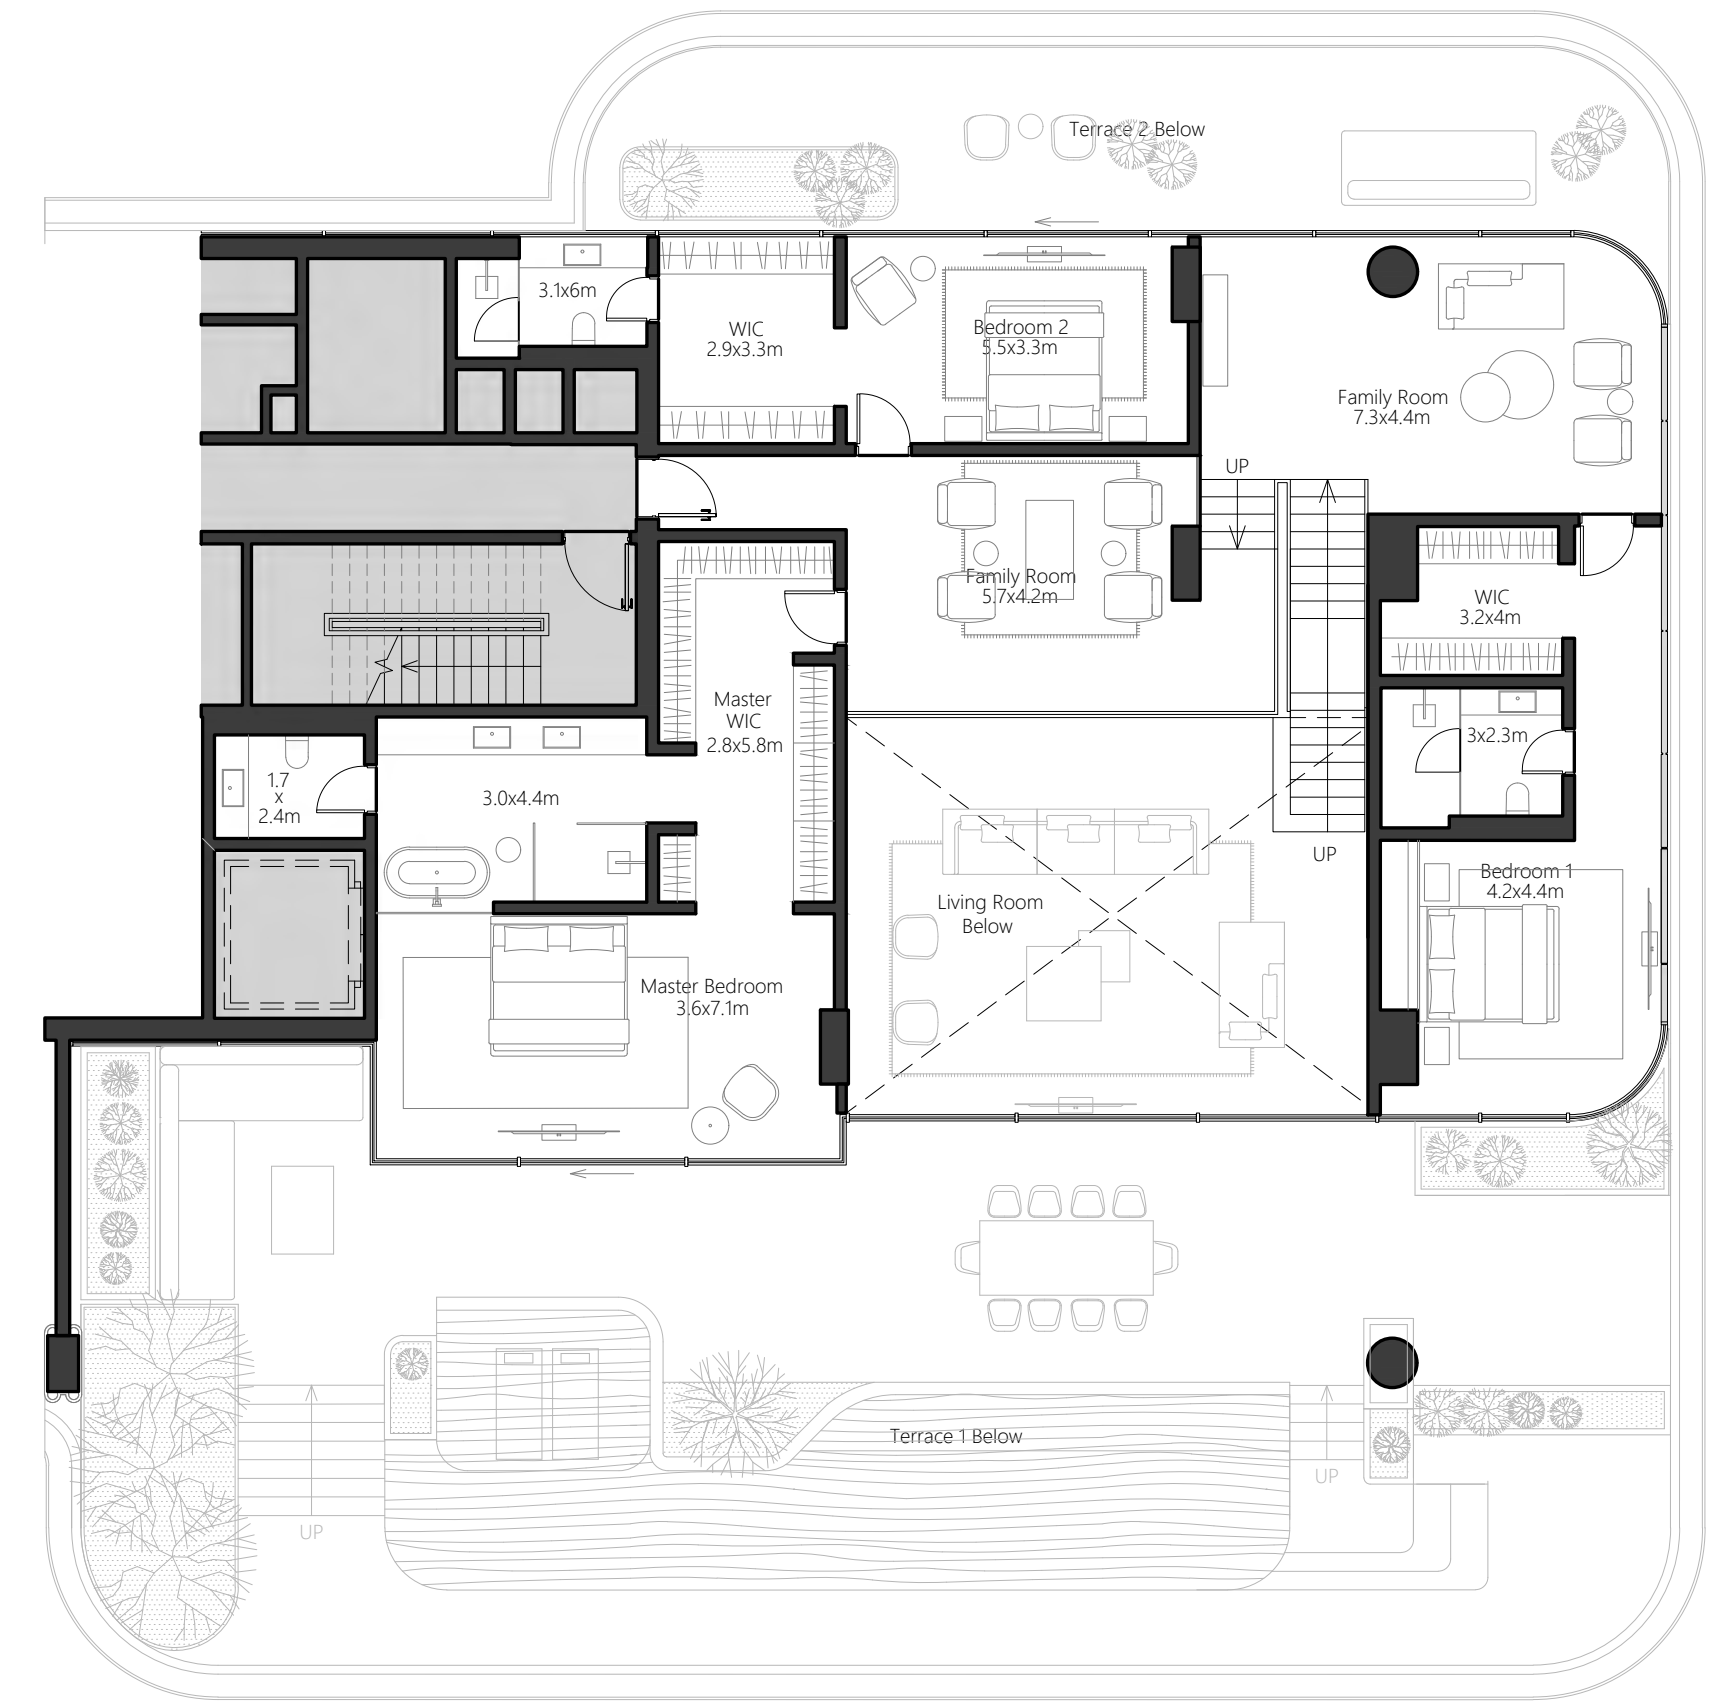

ORLA

INFINITY

Dorchester Collection

DUBAI

Sea View

Beach View

903

4 Bedroom Duplex with Pool
5 Bathroom | 4 Parking space

Residence	471.98 sq.m.	5,080.35 sq.ft.
Terrace	265.37 sq.m.	2,856.42 sq.ft.
Total	737.35 sq.m.	7,936.76 sq.ft.

Lower Level

Upper Level

ORLA

INFINITY

Dorchester Collection
DUBAI

Lower Level

Upper Level

904

4 Bedroom Duplex with Pool
5 Bathroom | 4 Parking space

Residence	488.26 sq.m.	5,255.58 sq.ft.
Terrace	291.34 sq.m.	3,135.95 sq.ft.
Total	779.60 sq.m.	8,391.54 sq.ft.

ORLA

INFINITY

Dorchester Collection
DUBAI

Lower Level

Upper Level

101

4 Bedroom Duplex with Pool
5 Bathroom | 4 Parking space

Residence	492.20 sq.m.	5,297.99 sq.ft.
Terrace	305.14 sq.m.	3,284.50 sq.ft.
Total	797.34 sq.m.	8,582.49 sq.ft.

Lower Level