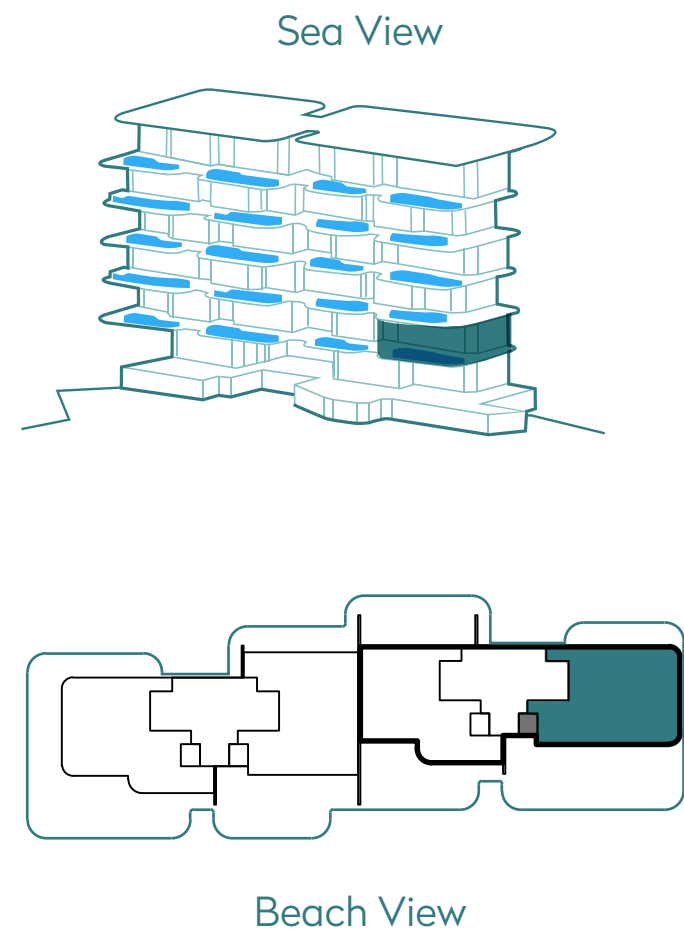

ORLA
INFINITY

) (*Dorchester Collection*

DUBAI

OMNIYAT

ORLA INFINITY

Dorchester Collection
DUBAI

Lower Level

Upper Level

104

4 Bedroom Duplex with Pool
5 Bathroom | 4 Parking space

Residence	488.35 sq.m.	5,256.55 sq.ft.
Terrace	291.26 sq.m.	3,135.09 sq.ft.
Total	779.61 sq.m.	8,391.64 sq.ft.

ORLA

INFINITY

Dorchester Collection
DUBAI

Lower Level

Upper Level

704

4 Bedroom Duplex with Pool
5 Bathroom | 4 Parking space

Residence	488.31 sq.m.	5,256.12 sq.ft.
Terrace	305.39 sq.m.	3,287.19 sq.ft.
Total	793.70 sq.m.	8,543.31 sq.ft.

ORLA

INFINITY

Dorchester Collection
DUBAI

Lower Level

Upper Level

Sea View

Beach View

902

4 Bedroom Duplex with Pool
5 Bathroom | 4 Parking space

Residence	487.19 sq.m.	5,244.06 sq.ft.
Terrace	226.28 sq.m.	2,435.66 sq.ft.
Total	713.47 sq.m.	7,679.72 sq.ft.