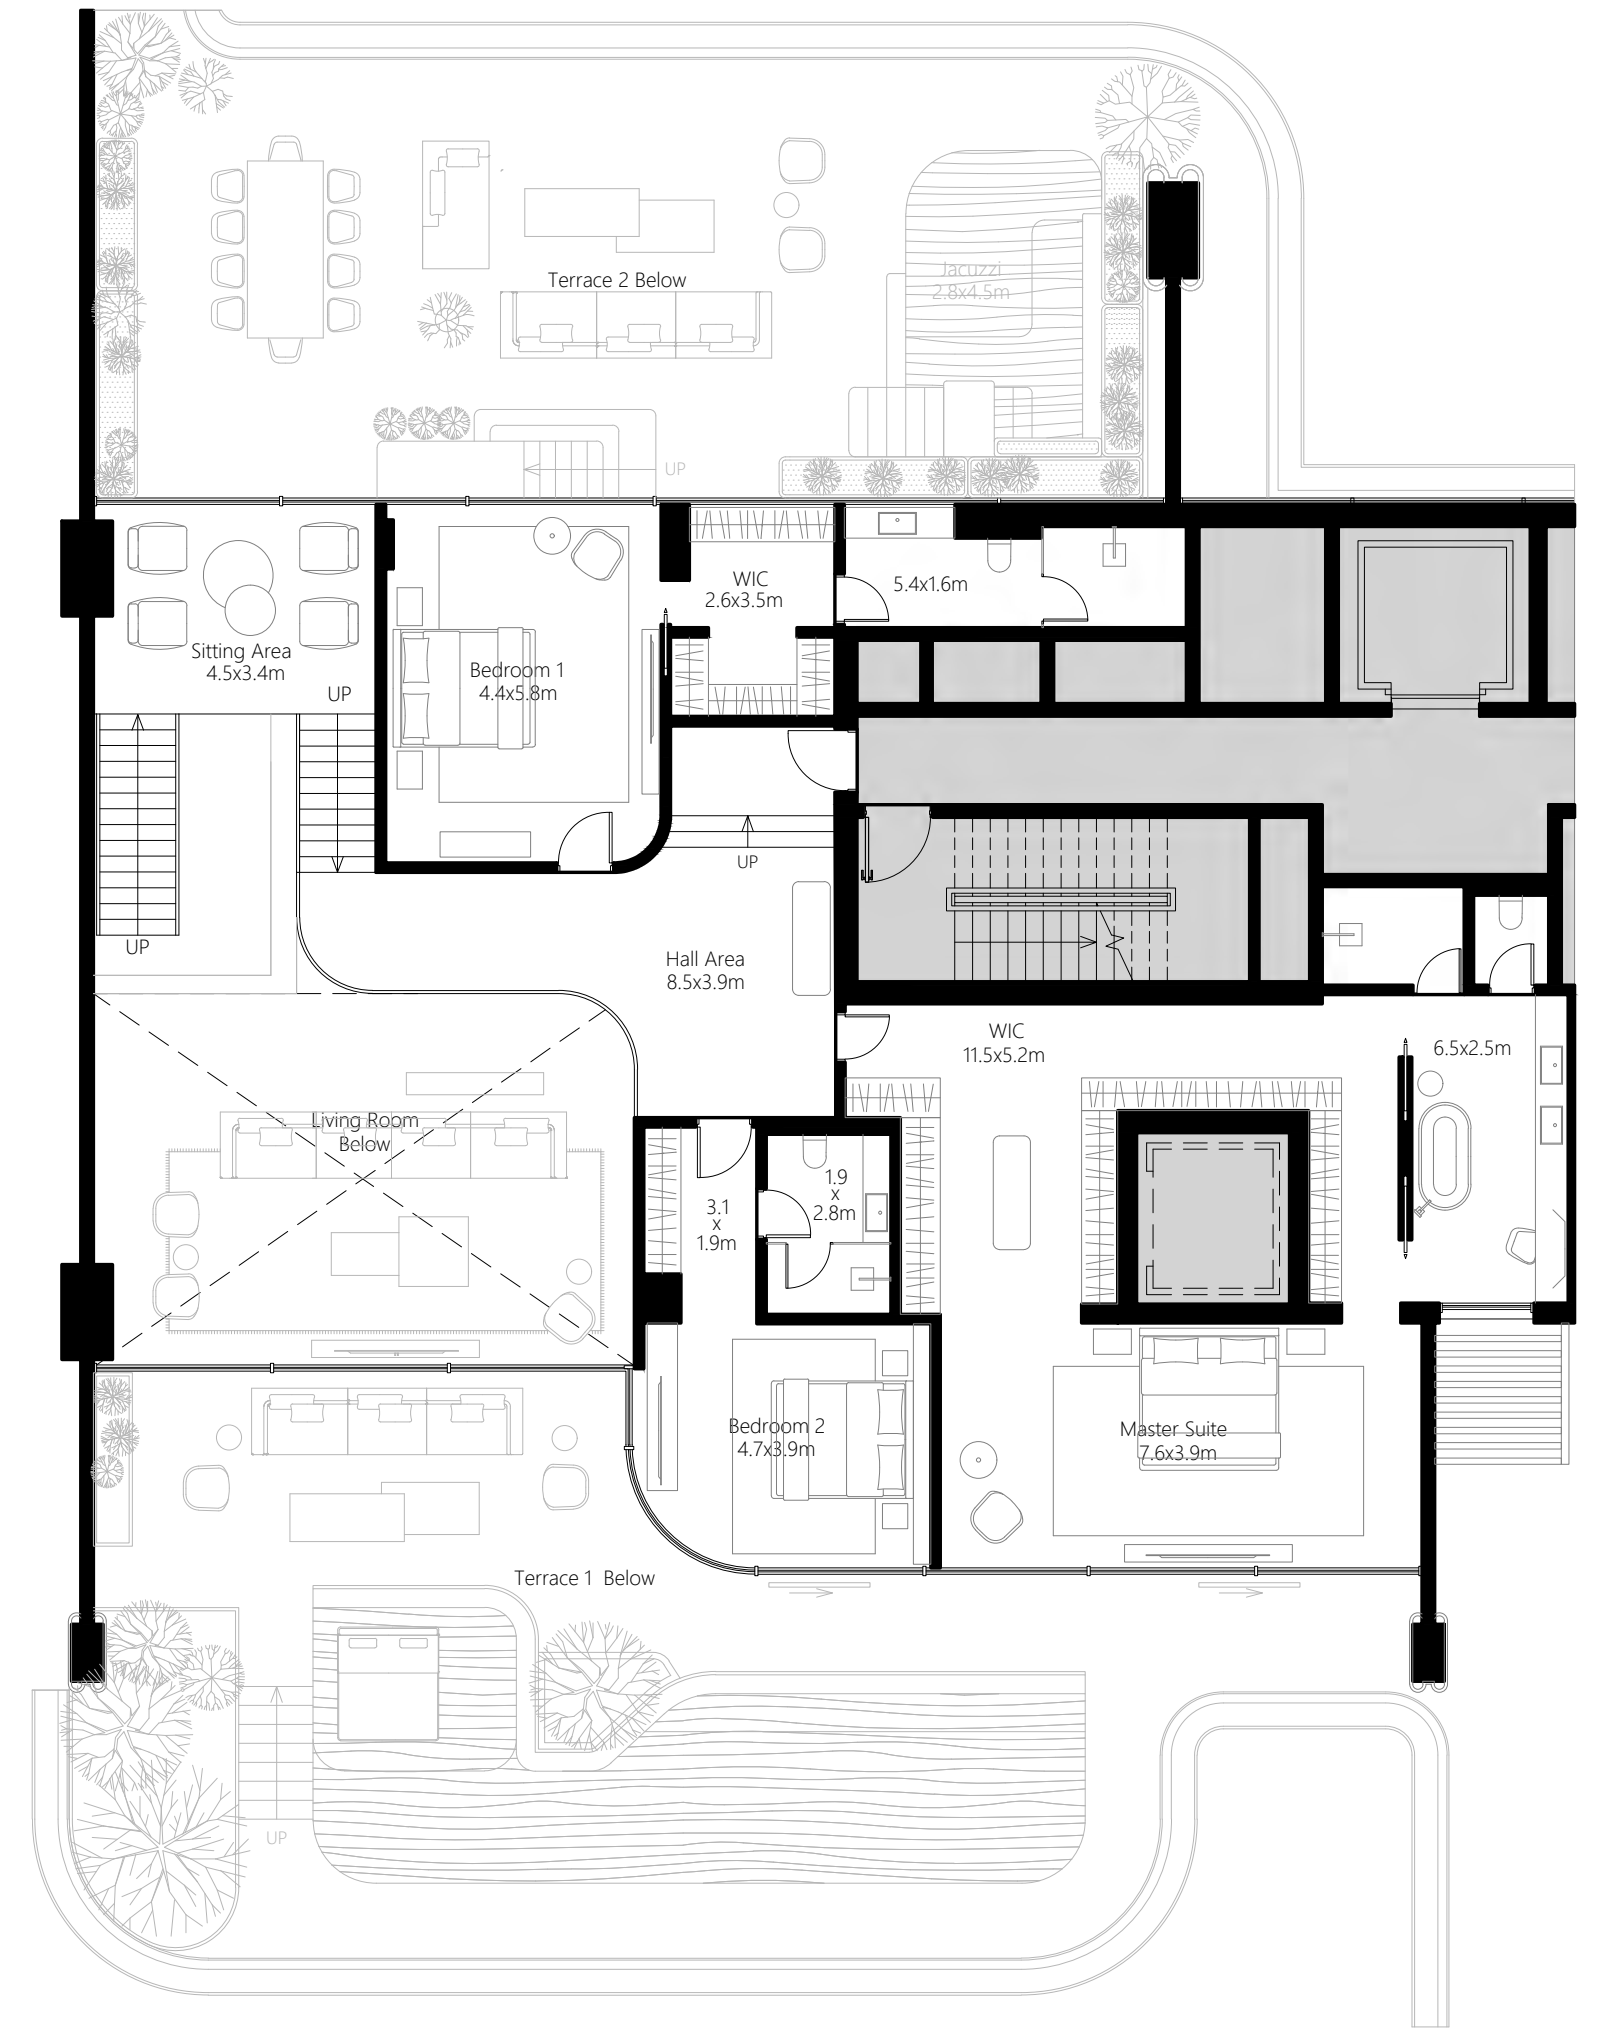

Residence	471.98 sq.m.	5,080.35 sq.ft.
Terrace	265.37 sq.m.	2,856.42 sq.ft.
Total	737.35 sq.m.	7,936.76 sq.ft.

Lower Level

Upper Level

ORLA

INFINITY

Dorchester Collection
DUBAI

Lower Level

Upper Level

904

4 Bedroom Duplex with Pool
5 Bathroom | 4 Parking space

Residence	488.26 sq.m.	5,255.58 sq.ft.
Terrace	291.34 sq.m.	3,135.95 sq.ft.
Total	779.60 sq.m.	8,391.54 sq.ft.

ORLA

INFINITY

Dorchester Collection
DUBAI

Lower Level

Upper Level

101

4 Bedroom Duplex with Pool
5 Bathroom | 4 Parking space

Residence	492.20 sq.m.	5,297.99 sq.ft.
Terrace	305.14 sq.m.	3,284.50 sq.ft.
Total	797.34 sq.m.	8,582.49 sq.ft.

Lower Level

Upper Level

Sea View

Beach View

103

4 Bedroom Duplex with Pool
5 Bathroom | 4 Parking space

Residence	471.98 sq.m.	5,080.35 sq.ft.
Terrace	265.39 sq.m.	2,856.63 sq.ft.
Total	737.37 sq.m.	7,936.98 sq.ft.

The images, artist representations, amenities and interior decorations, finishes, appliances and furnishings contained in this brochure are provided for illustrative purposes only. Nothing in this brochure and/or any accompanying document and/or communication from OMNIYAT (whether verbal or in writing) constitutes a promise, representation and/or warranty in any form whatsoever. OMNIYAT reserves the right to substitute at any time without notice all or parts of the materials, appliances, equipment, fixtures and other construction and design details specified herein with similar materials, appliances, equipment and/or fixtures of equal or better quality, determined at the sole discretion of OMNIYAT. All square footages and dimensions are approximate only and may be subject to change at any time without notice.