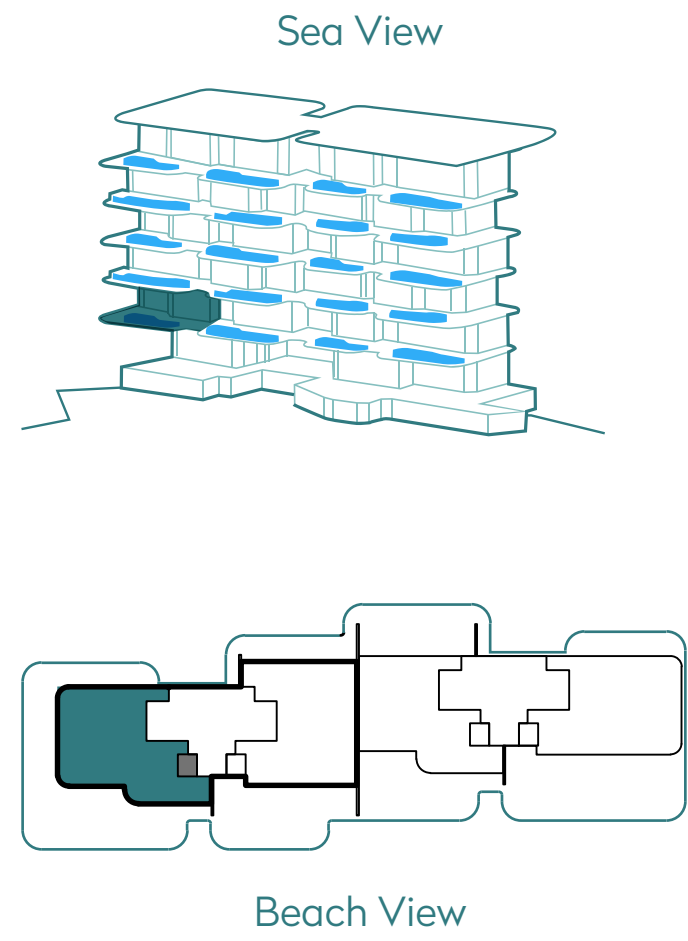

904

4 Bedroom Duplex with Pool
5 Bathroom | 4 Parking space

Residence	488.26 sq.m.	5,255.58 sq.ft.
Terrace	291.34 sq.m.	3,135.95 sq.ft.
Total	779.60 sq.m.	8,391.54 sq.ft.

ORLA

INFINITY

Dorchester Collection
DUBAI

Lower Level

Upper Level

101

4 Bedroom Duplex with Pool
5 Bathroom | 4 Parking space

Residence	492.20 sq.m.	5,297.99 sq.ft.
Terrace	305.14 sq.m.	3,284.50 sq.ft.
Total	797.34 sq.m.	8,582.49 sq.ft.

Lower Level

Upper Level

Sea View

Beach View

103

4 Bedroom Duplex with Pool
5 Bathroom | 4 Parking space

Residence	471.98 sq.m.	5,080.35 sq.ft.
Terrace	265.39 sq.m.	2,856.63 sq.ft.
Total	737.37 sq.m.	7,936.98 sq.ft.

The images, artist representations, amenities and interior decorations, finishes, appliances and furnishings contained in this brochure are provided for illustrative purposes only. Nothing in this brochure and/or any accompanying document and/or communication from OMNIYAT (whether verbal or in writing) constitutes a promise, representation and/or warranty in any form whatsoever. OMNIYAT reserves the right to substitute at any time without notice all or parts of the materials, appliances, equipment, fixtures and other construction and design details specified herein with similar materials, appliances, equipment and/or fixtures of equal or better quality, determined at the sole discretion of OMNIYAT. All square footages and dimensions are approximate only and may be subject to change at any time without notice.