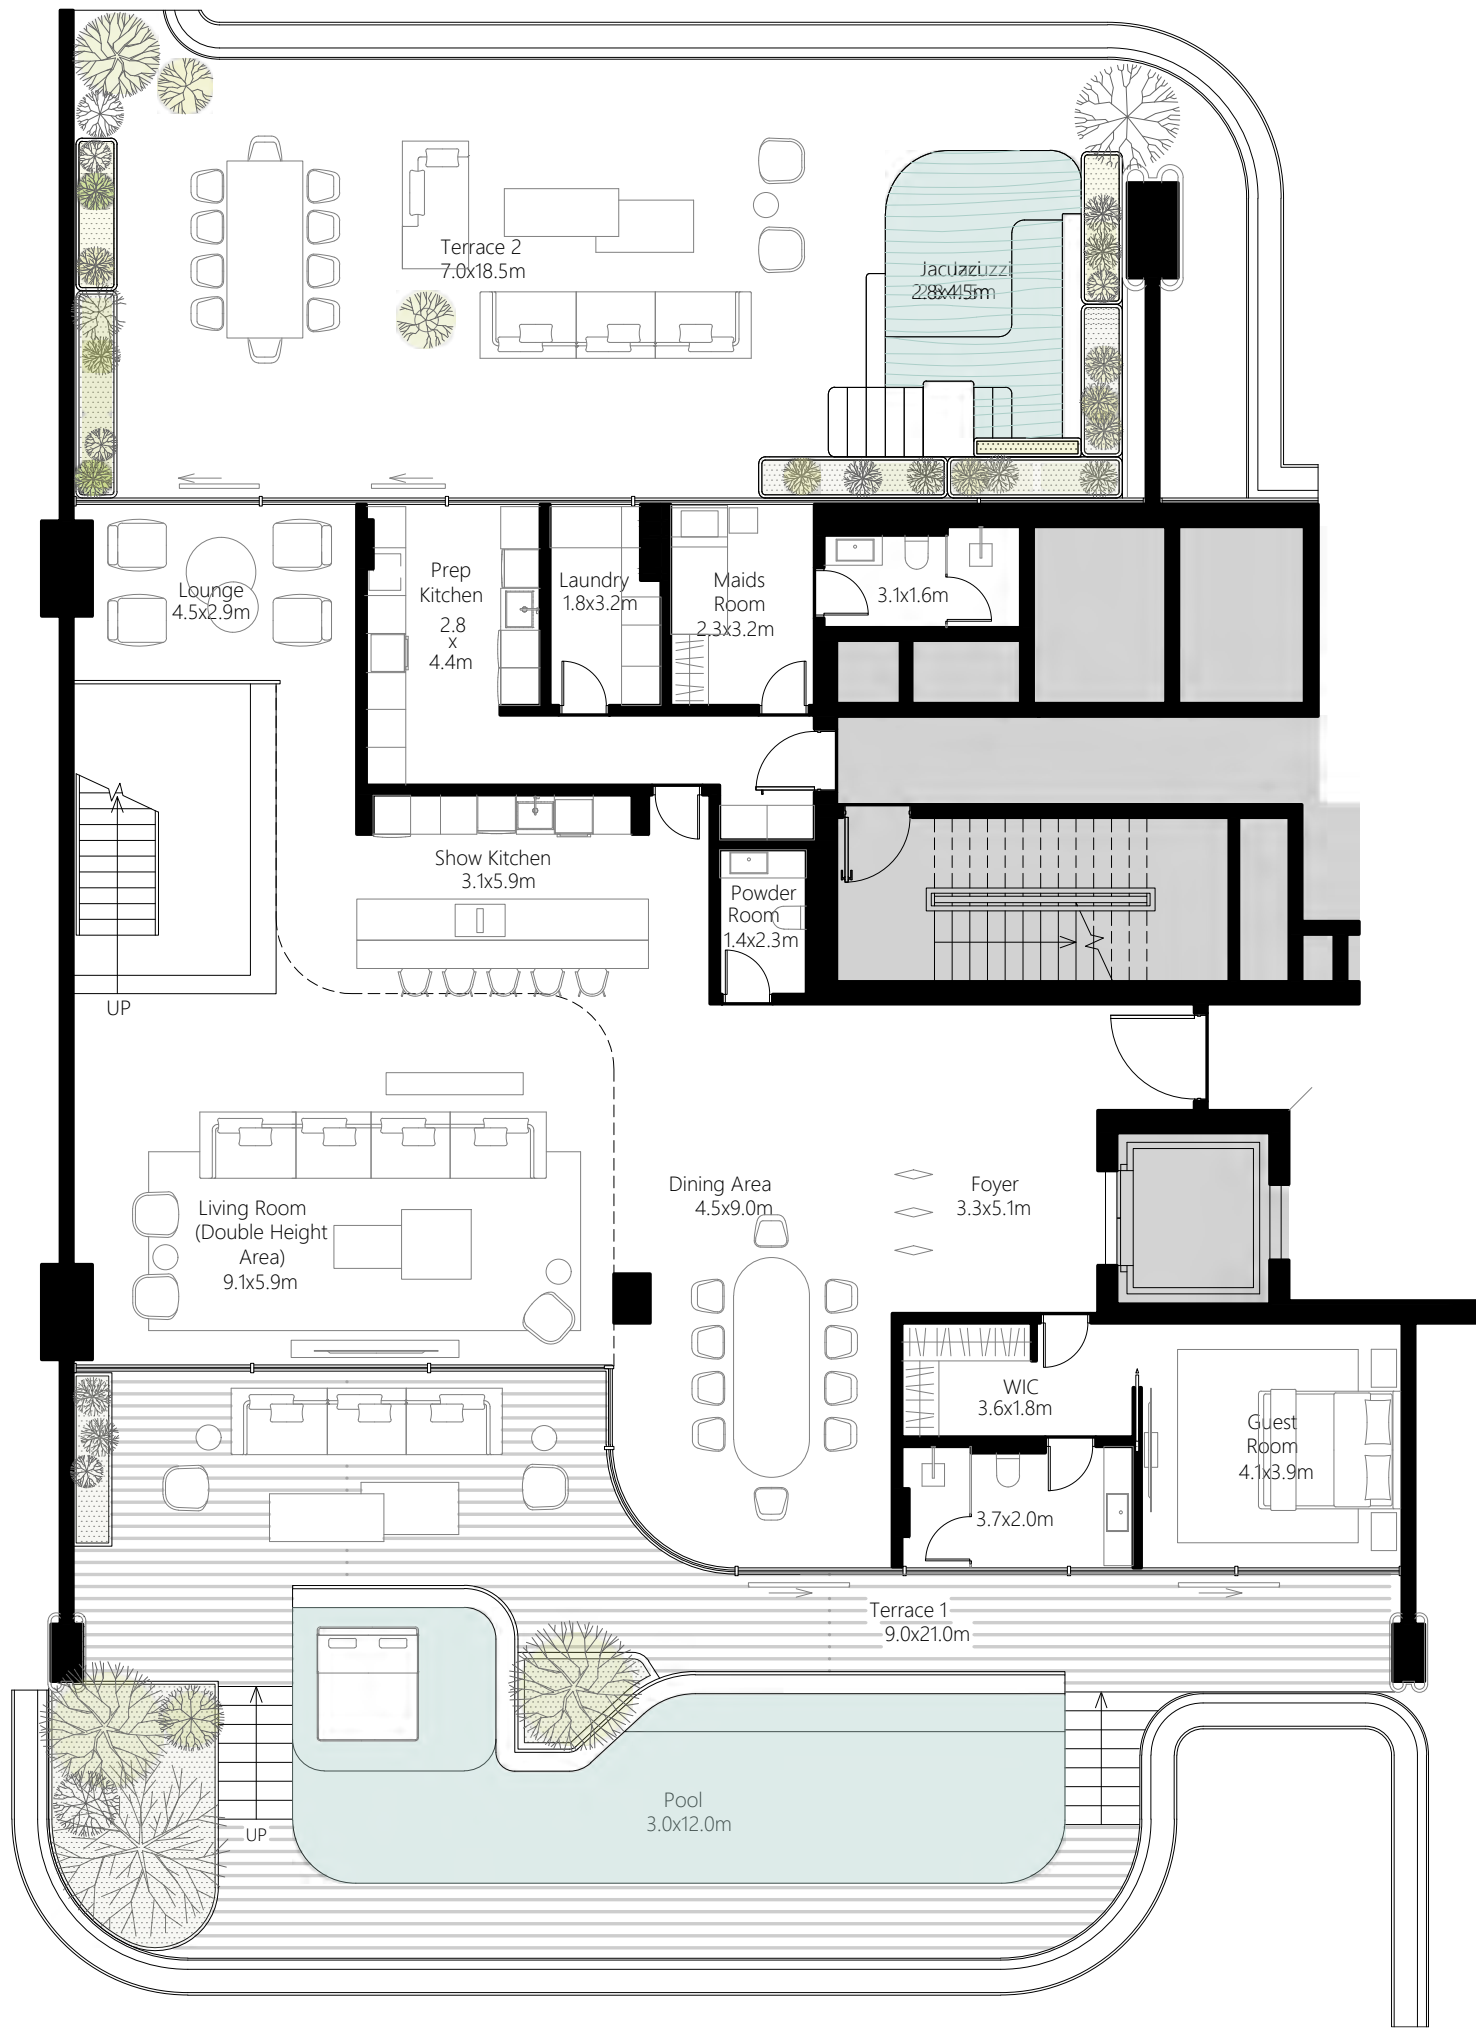

Residence	471.98 sq.m.	5,080.35 sq.ft.
Terrace	265.37 sq.m.	2,856.42 sq.ft.
Total	737.35 sq.m.	7,936.76 sq.ft.

Lower Level

Upper Level

ORLA

INFINITY

Dorchester Collection
DUBAI

Lower Level

Upper Level

904

4 Bedroom Duplex with Pool
5 Bathroom | 4 Parking space

Residence	488.26 sq.m.	5,255.58 sq.ft.
Terrace	291.34 sq.m.	3,135.95 sq.ft.
Total	779.60 sq.m.	8,391.54 sq.ft.

ORLA

INFINITY

Dorchester Collection
DUBAI

Lower Level

Upper Level

101

4 Bedroom Duplex with Pool
5 Bathroom | 4 Parking space

Residence	492.20 sq.m.	5,297.99 sq.ft.
Terrace	305.14 sq.m.	3,284.50 sq.ft.
Total	797.34 sq.m.	8,582.49 sq.ft.

Lower Level

Upper Level

Sea View

Beach View

103

4 Bedroom Duplex with Pool
5 Bathroom | 4 Parking space

Residence	471.98 sq.m.	5,080.35 sq.ft.
Terrace	265.39 sq.m.	2,856.63 sq.ft.
Total	737.37 sq.m.	7,936.98 sq.ft.

The images, artist representations, amenities and interior decorations, finishes, appliances and furnishings contained in this brochure are provided for illustrative purposes only. Nothing in this brochure and/or any accompanying document and/or communication from OMNIYAT (whether verbal or in writing) constitutes a promise, representation and/or warranty in any form whatsoever. OMNIYAT reserves the right to substitute at any time without notice all or parts of the materials, appliances, equipment, fixtures and other construction and design details specified herein with similar materials, appliances, equipment and/or fixtures of equal or better quality, determined at the sole discretion of OMNIYAT. All square footages and dimensions are approximate only and may be subject to change at any time without notice.