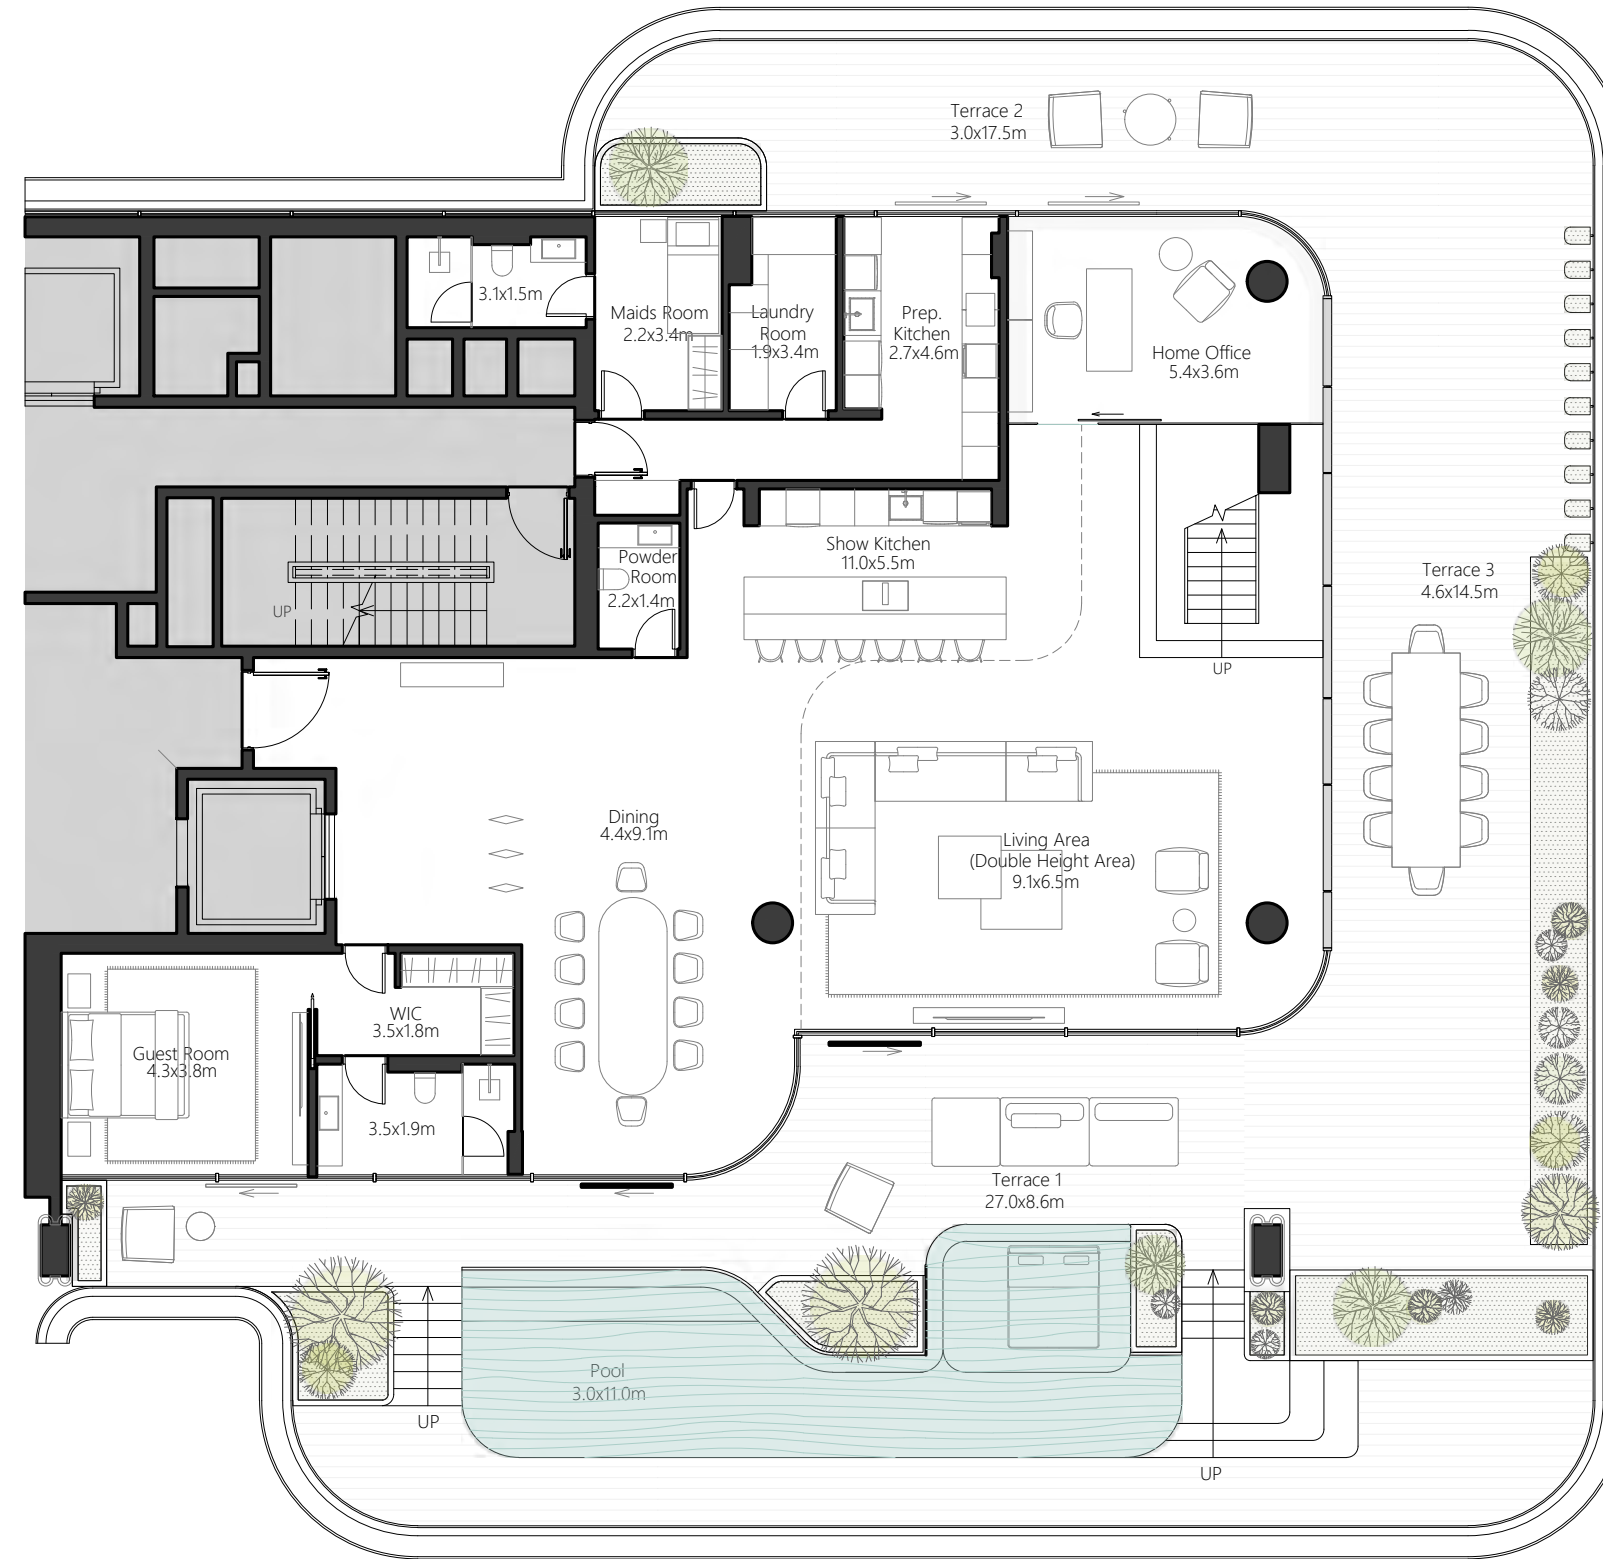

104

4 Bedroom Duplex with Pool
5 Bathroom | 4 Parking space

Residence	488.35 sq.m.	5,256.55 sq.ft.
Terrace	291.26 sq.m.	3,135.09 sq.ft.
Total	779.61 sq.m.	8,391.64 sq.ft.

ORLA

INFINITY

Dorchester Collection
DUBAI

Lower Level

Upper Level

704

4 Bedroom Duplex with Pool
5 Bathroom | 4 Parking space

Residence	488.31 sq.m.	5,256.12 sq.ft.
Terrace	305.39 sq.m.	3,287.19 sq.ft.
Total	793.70 sq.m.	8,543.31 sq.ft.

ORLA

INFINITY

Dorchester Collection
DUBAI

Lower Level

Upper Level

Sea View

Beach View

902

4 Bedroom Duplex with Pool
5 Bathroom | 4 Parking space

Residence	487.19 sq.m.	5,244.06 sq.ft.
Terrace	226.28 sq.m.	2,435.66 sq.ft.
Total	713.47 sq.m.	7,679.72 sq.ft.

ORLA

INFINITY

Dorchester Collection

DUBAI

Sea View

Beach View

903

4 Bedroom Duplex with Pool
5 Bathroom | 4 Parking space