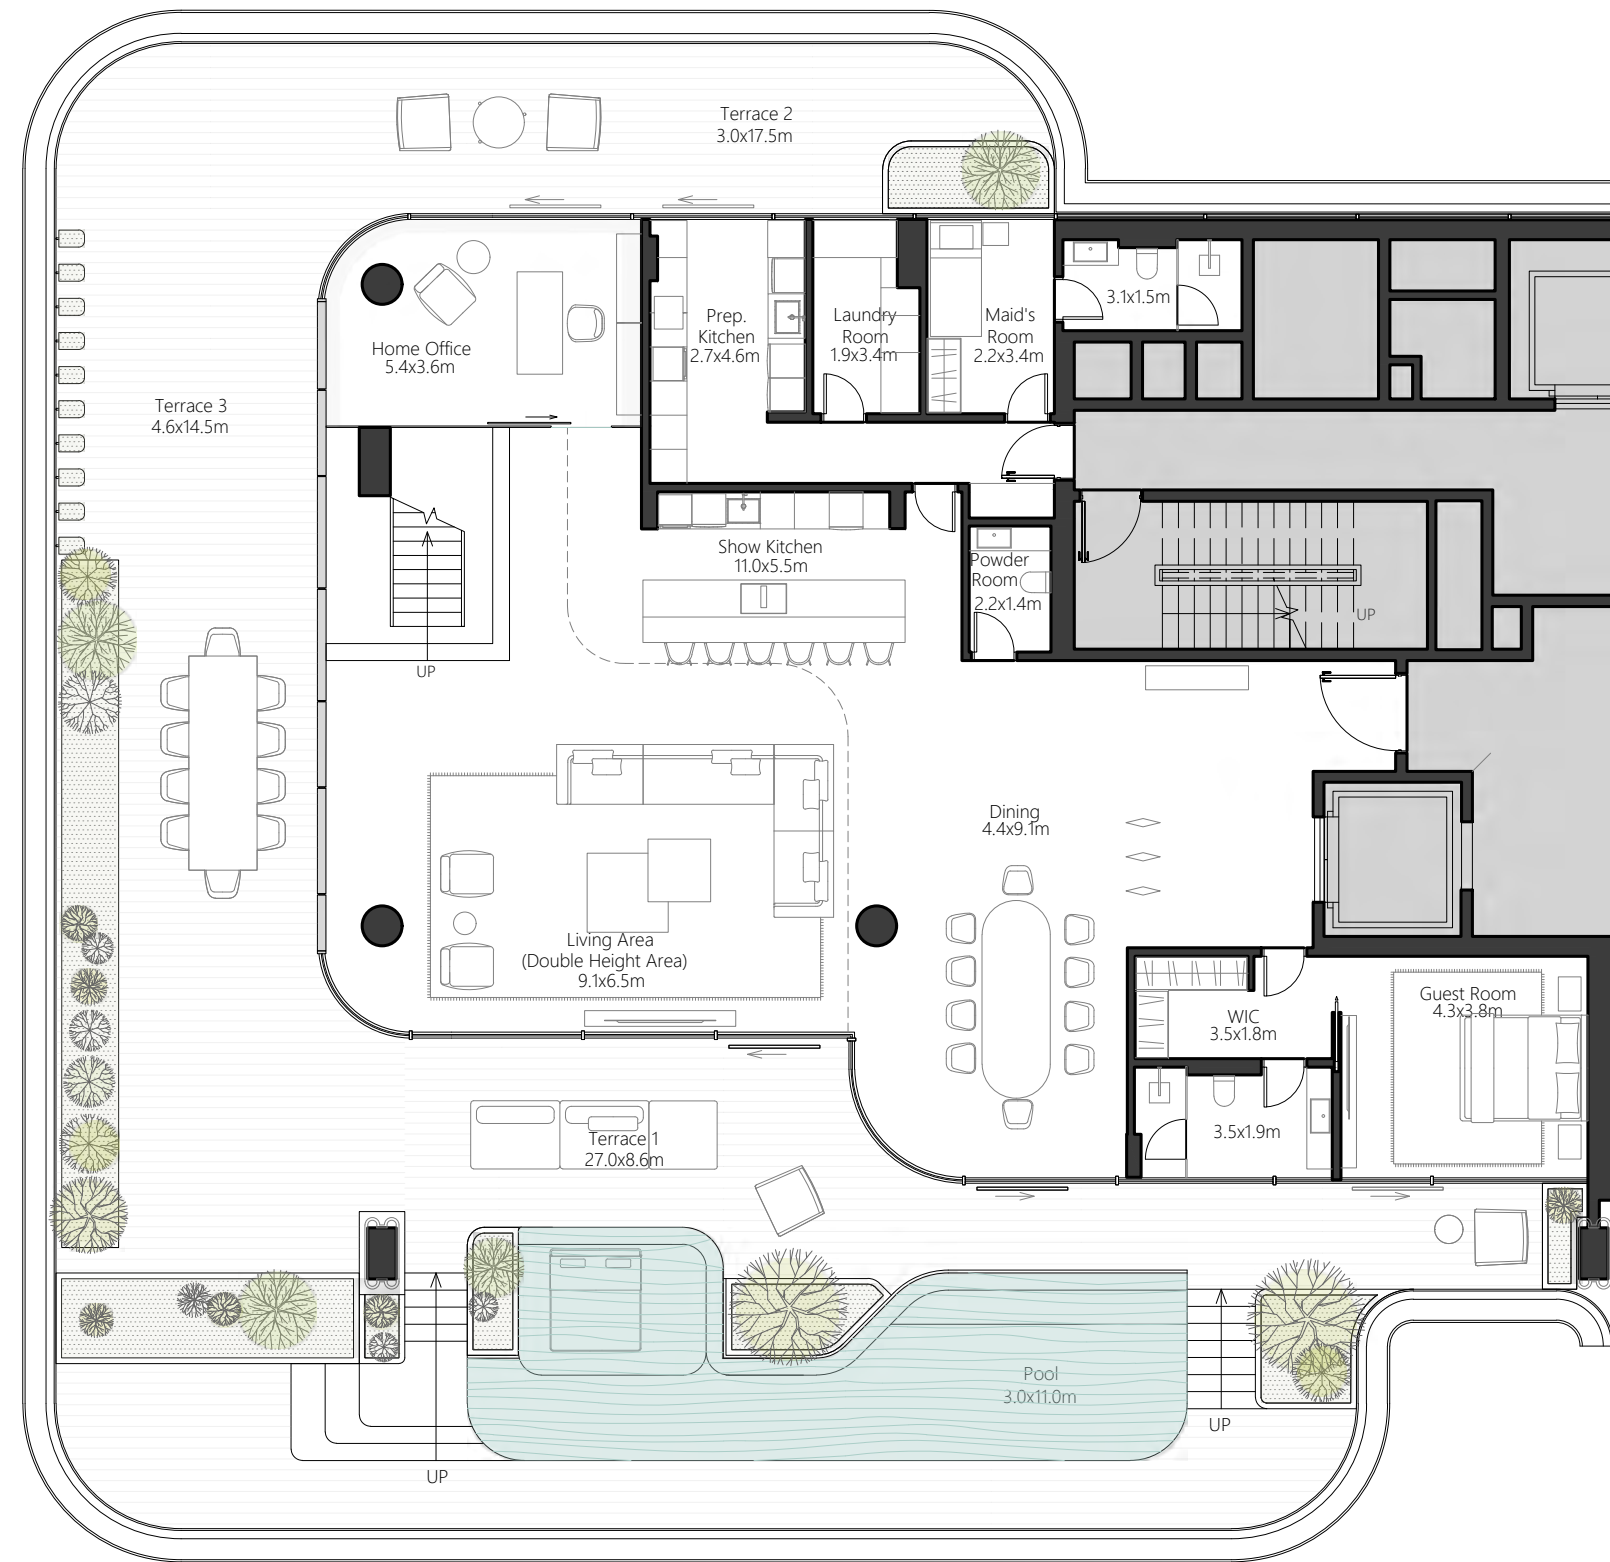

Residence	471.98 sq.m.	5,080.35 sq.ft.
Terrace	265.37 sq.m.	2,856.42 sq.ft.
Total	737.35 sq.m.	7,936.76 sq.ft.

Lower Level

Upper Level

ORLA

INFINITY

Dorchester Collection
DUBAI

Lower Level

Upper Level

904

4 Bedroom Duplex with Pool
5 Bathroom | 4 Parking space

Residence	488.26 sq.m.	5,255.58 sq.ft.
Terrace	291.34 sq.m.	3,135.95 sq.ft.
Total	779.60 sq.m.	8,391.54 sq.ft.

ORLA

INFINITY

Dorchester Collection
DUBAI

Lower Level

Upper Level

101

4 Bedroom Duplex with Pool
5 Bathroom | 4 Parking space

Residence	492.20 sq.m.	5,297.99 sq.ft.
Terrace	305.14 sq.m.	3,284.50 sq.ft.
Total	797.34 sq.m.	8,582.49 sq.ft.

Lower Level

Upper Level

Sea View

Beach View

103

4 Bedroom Duplex with Pool
5 Bathroom | 4 Parking space

Residence	471.98 sq.m.	5,080.35 sq.ft.
Terrace	265.39 sq.m.	2,856.63 sq.ft.
Total	737.37 sq.m.	7,936.98 sq.ft.

The images, artist representations, amenities and interior decorations, finishes, appliances and furnishings contained in this brochure are provided for illustrative purposes only. Nothing in this brochure and/or any accompanying document and/or communication from OMNIYAT (whether verbal or in writing) constitutes a promise, representation and/or warranty in any form whatsoever. OMNIYAT reserves the right to substitute at any time without notice all or parts of the materials, appliances, equipment, fixtures and other construction and design details specified herein with similar materials, appliances, equipment and/or fixtures of equal or better quality, determined at the sole discretion of OMNIYAT. All square footages and dimensions are approximate only and may be subject to change at any time without notice.