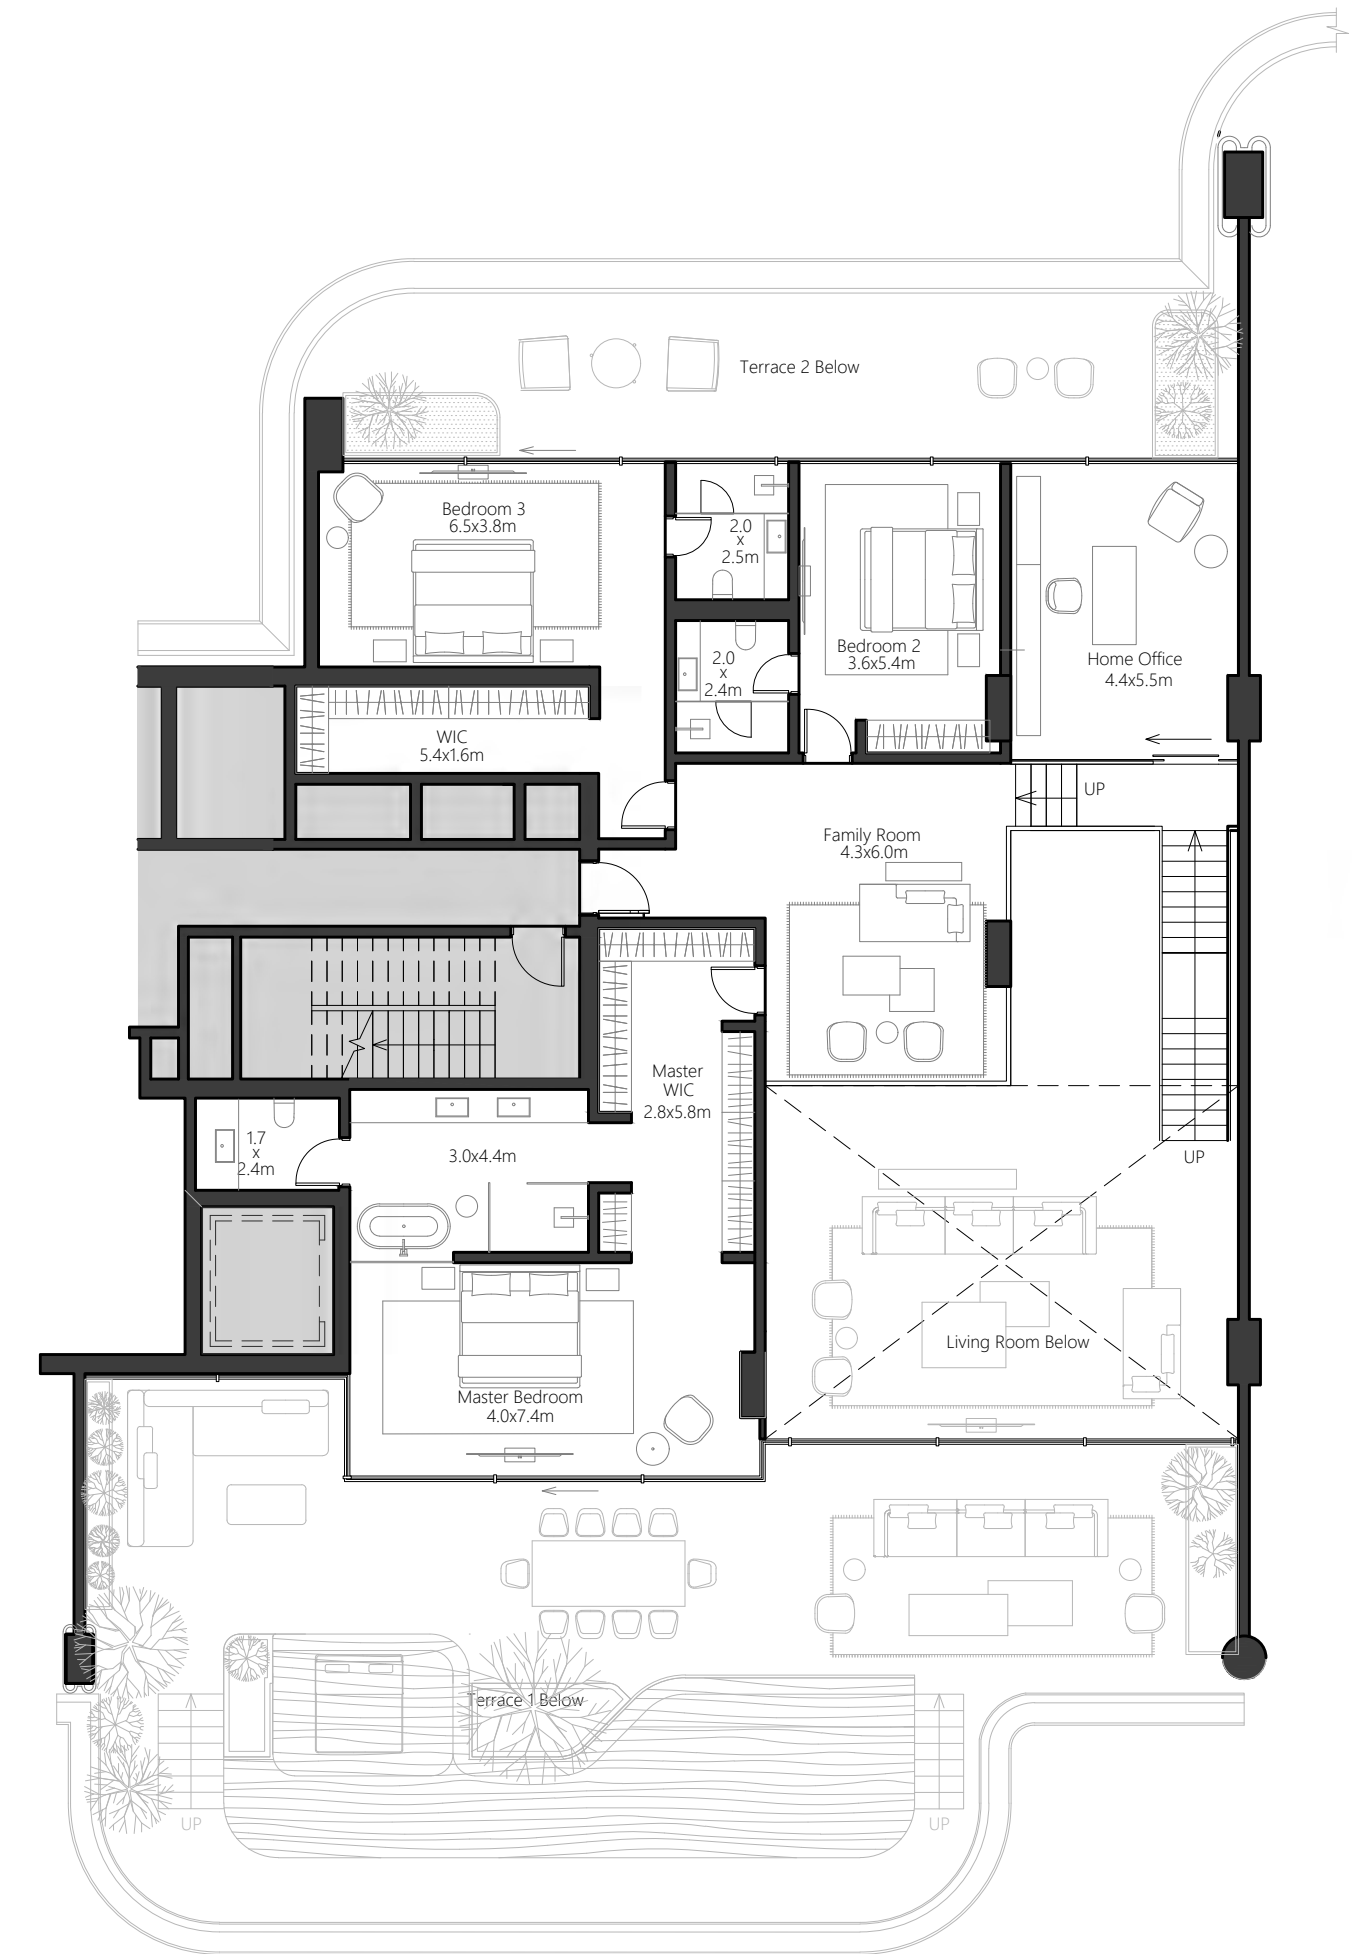

Lower Level

Upper Level

704

4 Bedroom Duplex with Pool
5 Bathroom | 4 Parking space

Residence	488.31 sq.m.	5,256.12 sq.ft.
Terrace	305.39 sq.m.	3,287.19 sq.ft.
Total	793.70 sq.m.	8,543.31 sq.ft.

ORLA

INFINITY

Dorchester Collection
DUBAI

Lower Level

Upper Level

Sea View

Beach View

902

4 Bedroom Duplex with Pool
5 Bathroom | 4 Parking space

Residence	487.19 sq.m.	5,244.06 sq.ft.
Terrace	226.28 sq.m.	2,435.66 sq.ft.
Total	713.47 sq.m.	7,679.72 sq.ft.

ORLA

INFINITY

Dorchester Collection

DUBAI

Sea View

Beach View

903

4 Bedroom Duplex with Pool
5 Bathroom | 4 Parking space

Residence	471.98 sq.m.	5,080.35 sq.ft.
Terrace	265.37 sq.m.	2,856.42 sq.ft.
Total	737.35 sq.m.	7,936.76 sq.ft.

Lower Level

Upper Level

ORLA

INFINITY

Dorchester Collection
DUBAI

Lower Level

Upper Level