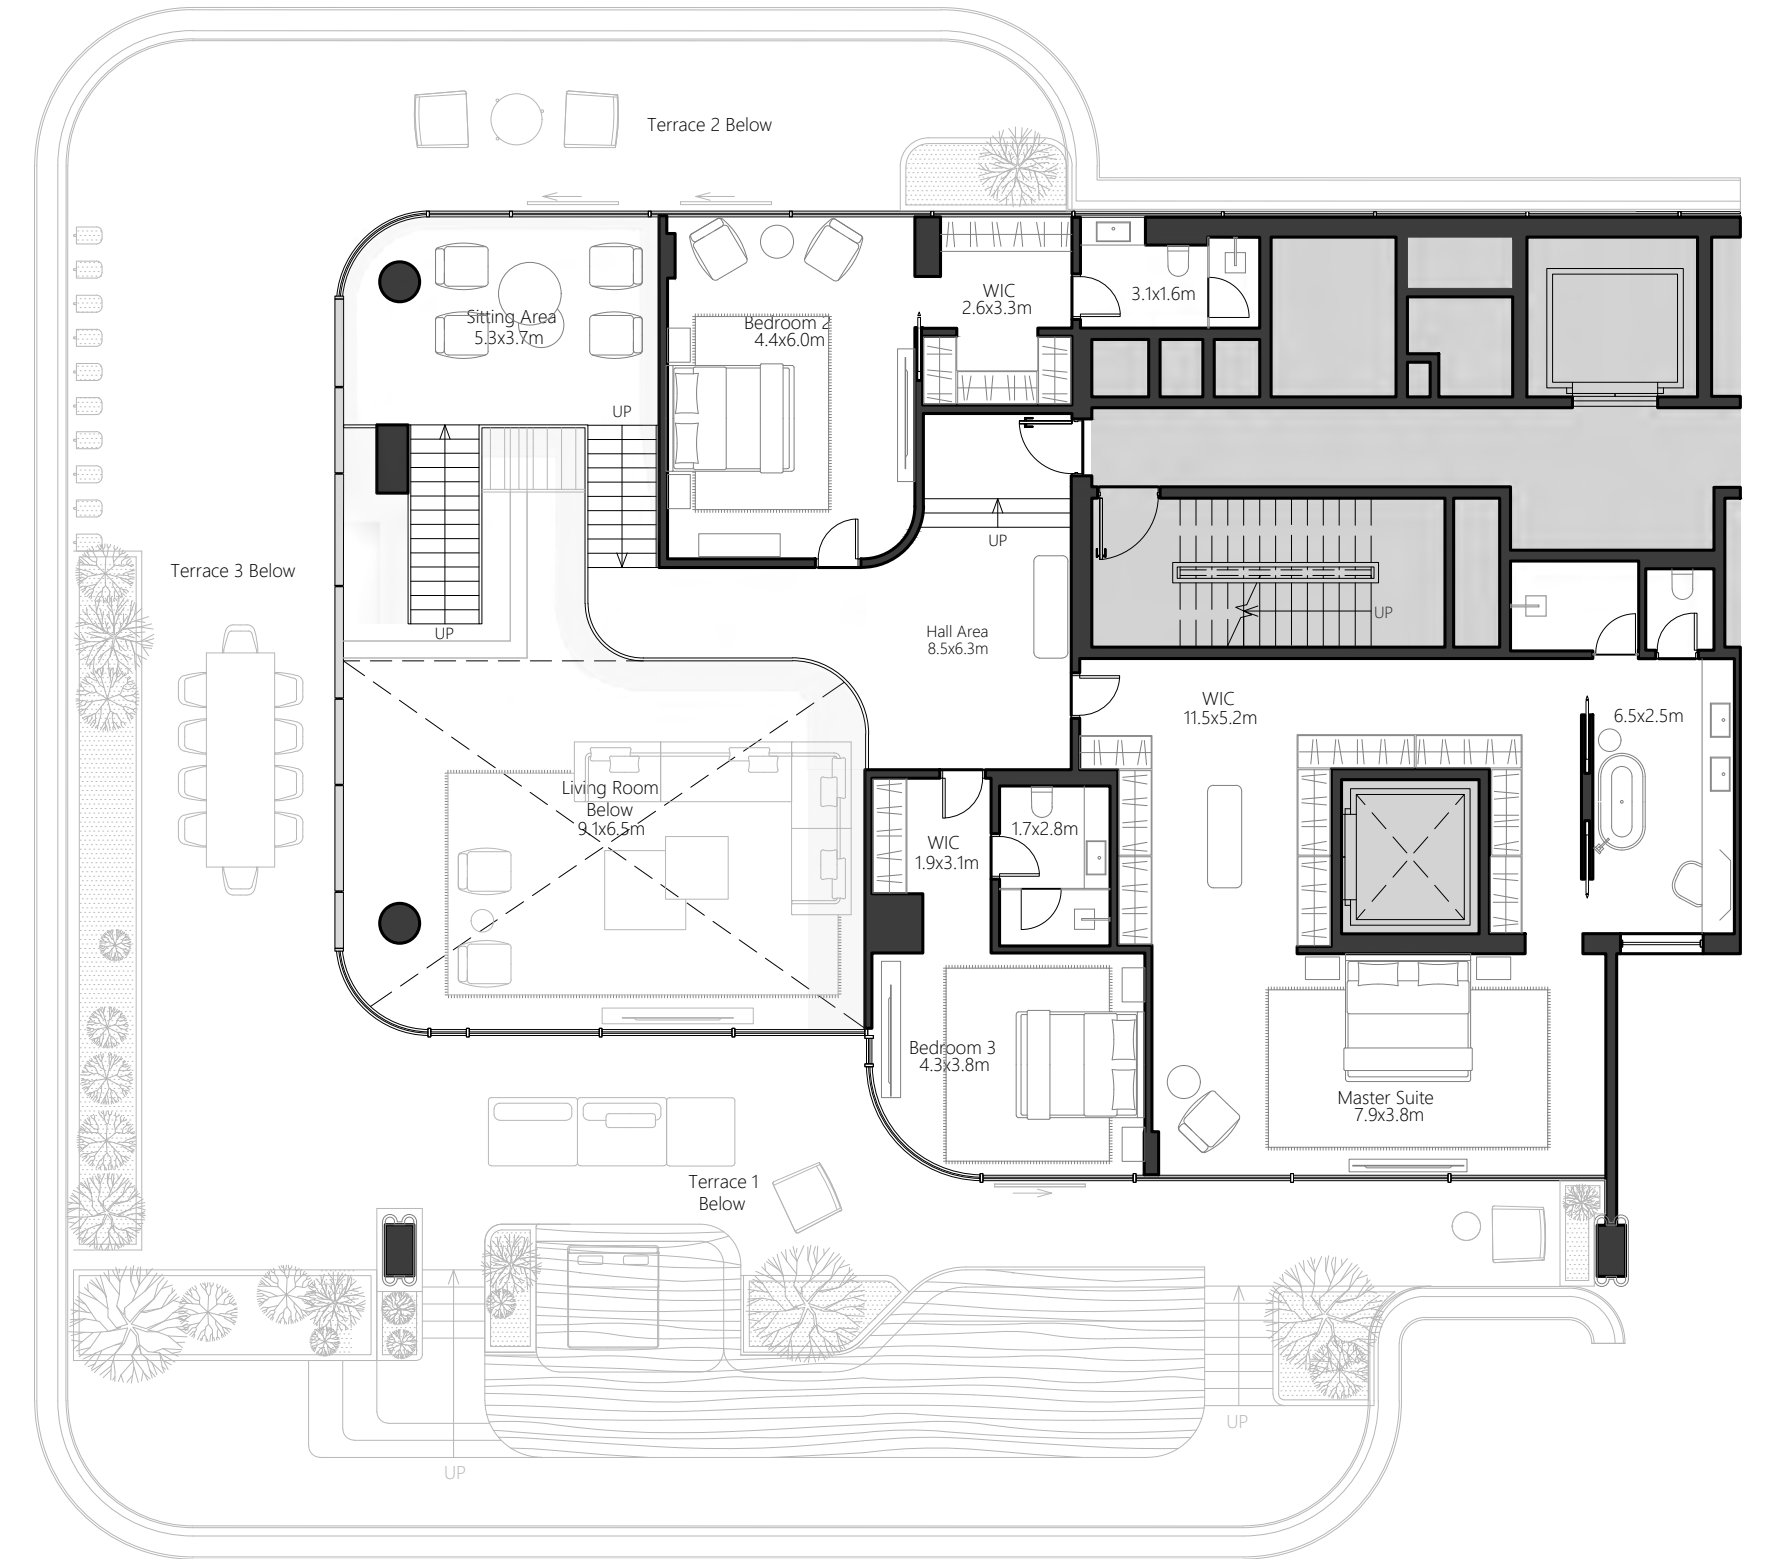

Residence	471.98 sq.m.	5,080.35 sq.ft.
Terrace	265.37 sq.m.	2,856.42 sq.ft.
Total	737.35 sq.m.	7,936.76 sq.ft.

Lower Level

Upper Level

ORLA

INFINITY

Dorchester Collection
DUBAI

Lower Level

Upper Level

904

4 Bedroom Duplex with Pool
5 Bathroom | 4 Parking space

Residence	488.26 sq.m.	5,255.58 sq.ft.
Terrace	291.34 sq.m.	3,135.95 sq.ft.
Total	779.60 sq.m.	8,391.54 sq.ft.

ORLA

INFINITY

Dorchester Collection
DUBAI

Lower Level

Upper Level

101

4 Bedroom Duplex with Pool
5 Bathroom | 4 Parking space

Residence	492.20 sq.m.	5,297.99 sq.ft.
Terrace	305.14 sq.m.	3,284.50 sq.ft.
Total	797.34 sq.m.	8,582.49 sq.ft.

Lower Level

Upper Level

Sea View

Beach View

103

4 Bedroom Duplex with Pool
5 Bathroom | 4 Parking space

Residence	471.98 sq.m.	5,080.35 sq.ft.
Terrace	265.39 sq.m.	2,856.63 sq.ft.
Total	737.37 sq.m.	7,936.98 sq.ft.

The images, artist representations, amenities and interior decorations, finishes, appliances and furnishings contained in this brochure are provided for illustrative purposes only. Nothing in this brochure and/or any accompanying document and/or communication from OMNIYAT (whether verbal or in writing) constitutes a promise, representation and/or warranty in any form whatsoever. OMNIYAT reserves the right to substitute at any time without notice all or parts of the materials, appliances, equipment, fixtures and other construction and design details specified herein with similar materials, appliances, equipment and/or fixtures of equal or better quality, determined at the sole discretion of OMNIYAT. All square footages and dimensions are approximate only and may be subject to change at any time without notice.