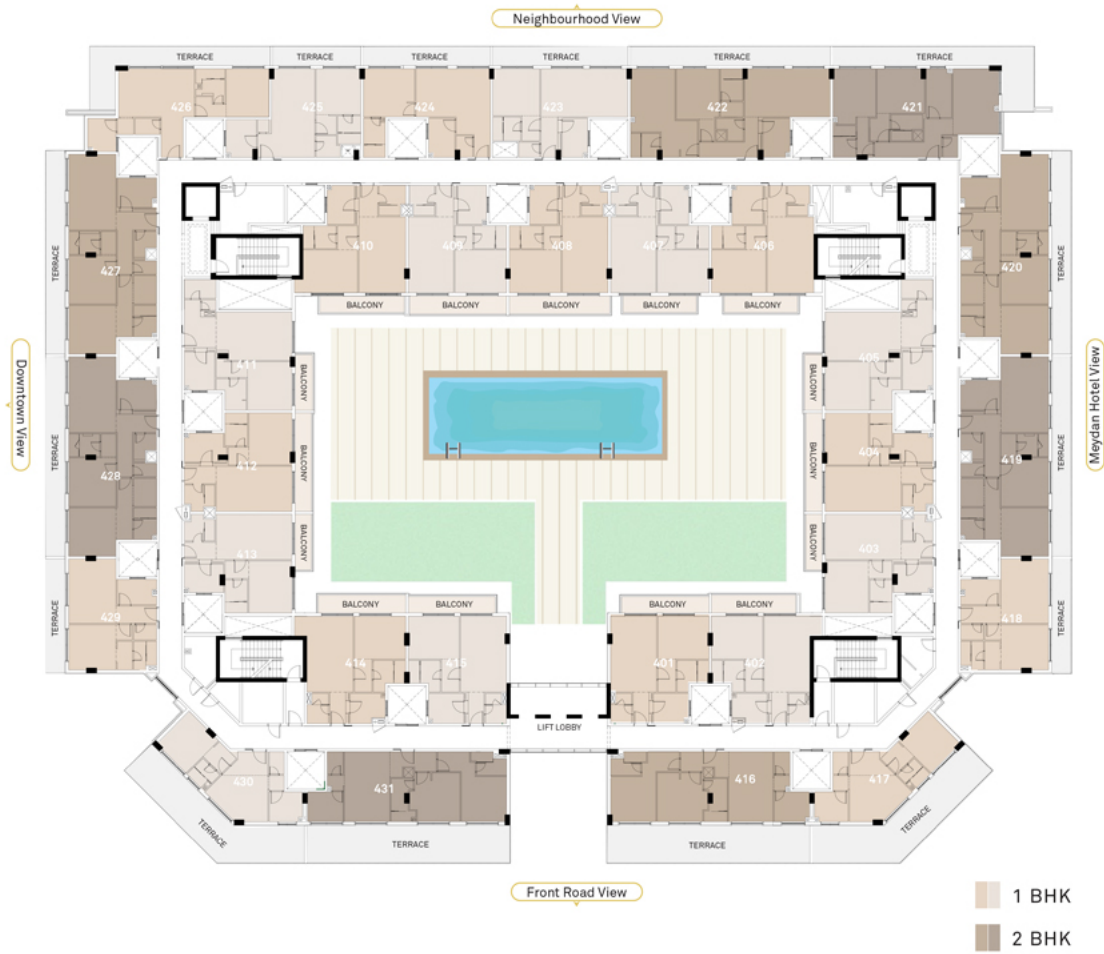

Prescott Prime Views Meydan

prime views first floor

prime views second floor

1 Bedroom Type A

Floor	Apartment Number	Range (Sq. ft)
First	101, 102, 103, 104, 105, 106, 107, 108, 109, 110, 111, 112, 113, 114, 115	
Second	201, 202, 203, 204, 206, 207, 208, 209, 210, 212, 213, 214, 215	764 - 849
Third	301, 302, 303, 304, 306, 307, 308, 309, 310, 312, 313, 314, 315	Sq. ft.
Fourth	401, 402, 403, 404, 406, 407, 408, 409, 410, 412, 413, 414, 415	

1 Bedroom Type B

Floor	Apartment Number	Range (Sq. ft.)
First	119, 120, 121, 122, 123, 133, 134, 135, 136, 137	792 - 913 Sq. ft.
Second	219, 220, 221, 222, 223, 233, 234, 235, 236, 237	
Third	319, 320, 321, 322, 323, 333, 334, 335, 336, 337	

1 Bedroom Type C

Apartment Number	Range (Sq. ft.)
117, 139, 217, 239, 317, 339	765 - 840 Sq. ft.

1 Bedroom Type D

Apartment Number	Range (Sq. ft)
124, 224, 324	944 - 1137 Sq.ft.

1 Bedroom Type E

Floor	Apartment Number	Range (Sq. ft)
First	125, 126, 127, 128, 129, 130, 131	755 - 830 Sq.ft.
Second	225, 226, 227, 228, 229, 230, 231	
Third	325, 326, 327, 328, 329, 330, 331	
Fourth		

1 Bedroom Type F

Apartment Number	Range (Sq. ft)
132, 232, 332	1001 - 1107 Sq. ft.

1 Bedroom Type G

Apartment Number	Range (Sq. ft)
316, 340	825- 895 Sq. ft.

1 Bedroom Type H

Apartment Number	Range (Sq. ft)
417, 430	1127 Sq. ft.