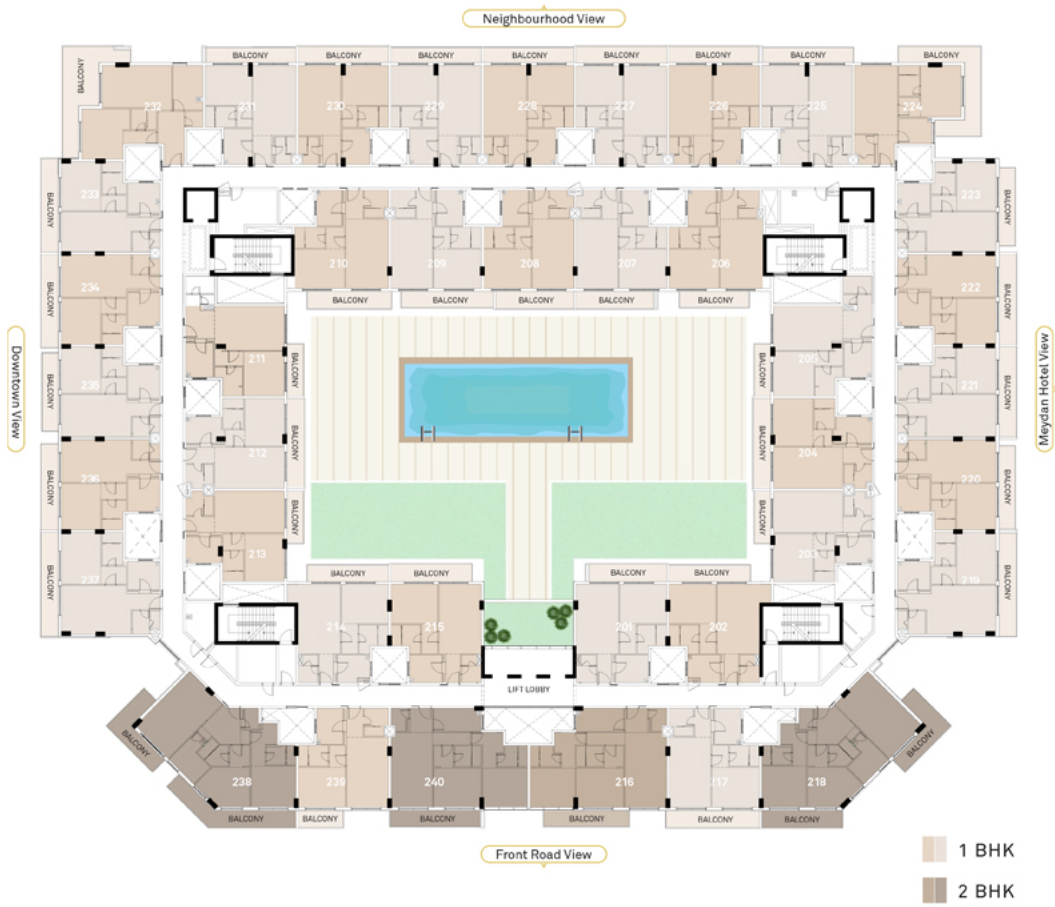

Prescott Prime Views Meydan

prime views first floor

prime views second floor

1 Bedroom Type A

Floor	Apartment Number	Range (Sq. ft)
First	101, 102, 103, 104, 105, 106, 107, 108, 109, 110, 111, 112, 113, 114, 115	
Second	201, 202, 203, 204, 206, 207, 208, 209, 210, 212, 213, 214, 215	764 - 849
Third	301, 302, 303, 304, 306, 307, 308, 309, 310, 312, 313, 314, 315	Sq. ft.
Fourth	401, 402, 403, 404, 406, 407, 408, 409, 410, 412, 413, 414, 415	

1 Bedroom Type B

Floor	Apartment Number	Range (Sq. ft.)
First	119, 120, 121, 122, 123, 133, 134, 135, 136, 137	792 - 913 Sq. ft.
Second	219, 220, 221, 222, 223, 233, 234, 235, 236, 237	
Third	319, 320, 321, 322, 323, 333, 334, 335, 336, 337	

1 Bedroom Type C

Apartment Number	Range (Sq. ft.)
117, 139, 217, 239, 317, 339	765 - 840 Sq. ft.

1 Bedroom Type D

Apartment Number	Range (Sq. ft)
124, 224, 324	944 - 1137 Sq.ft.

1 Bedroom Type E

Floor	Apartment Number	Range (Sq. ft)
First	125, 126, 127, 128, 129, 130, 131	755 - 830 Sq.ft.
Second	225, 226, 227, 228, 229, 230, 231	
Third	325, 326, 327, 328, 329, 330, 331	
Fourth		

1 Bedroom Type F

Apartment Number	Range (Sq. ft)
132, 232, 332	1001 - 1107 Sq. ft.

1 Bedroom Type G

Apartment Number	Range (Sq. ft)
316, 340	825- 895 Sq. ft.

1 Bedroom Type H

Apartment Number	Range (Sq. ft)
417, 430	1127 Sq. ft.