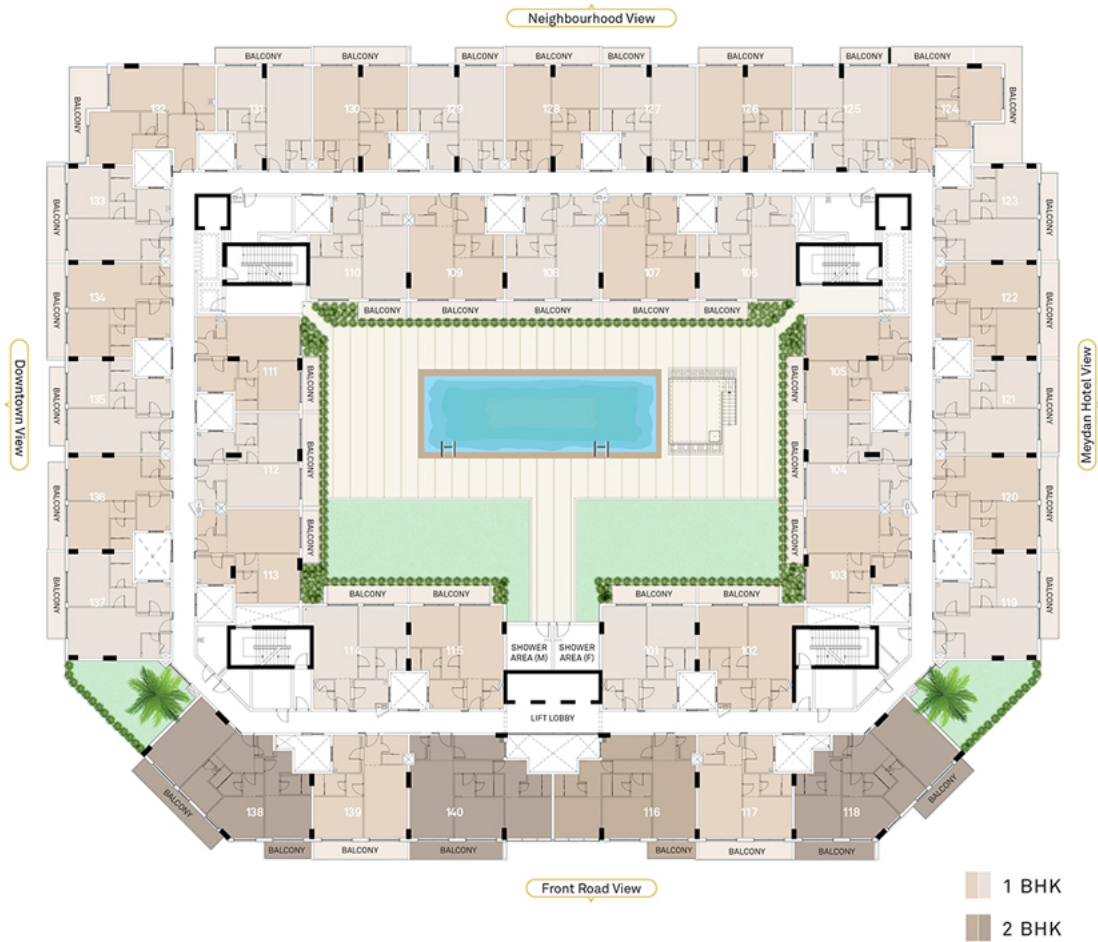

Prescott Prime Views Meydan

prime views first floor

prime views second floor

1 Bedroom Type A

Floor	Apartment Number	Range (Sq. ft)
First	101, 102, 103, 104, 105, 106, 107, 108, 109, 110, 111, 112, 113, 114, 115	
Second	201, 202, 203, 204, 206, 207, 208, 209, 210, 212, 213, 214, 215	764 - 849
Third	301, 302, 303, 304, 306, 307, 308, 309, 310, 312, 313, 314, 315	Sq. ft.
Fourth	401, 402, 403, 404, 406, 407, 408, 409, 410, 412, 413, 414, 415	

1 Bedroom Type B

Floor	Apartment Number	Range (Sq. ft.)
First	119, 120, 121, 122, 123, 133, 134, 135, 136, 137	792 - 913 Sq. ft.
Second	219, 220, 221, 222, 223, 233, 234, 235, 236, 237	
Third	319, 320, 321, 322, 323, 333, 334, 335, 336, 337	