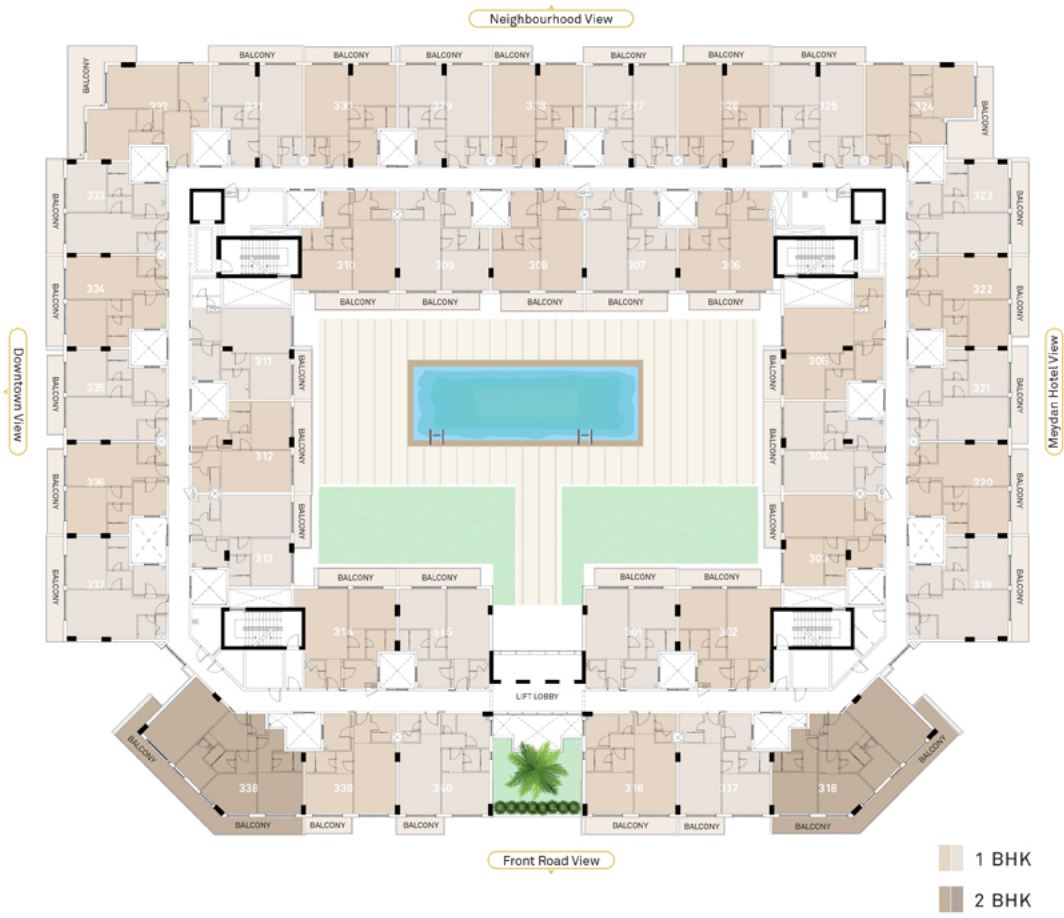

Prescott Prime Views Meydan

prime views first floor

prime views second floor

1 Bedroom Type A

Floor	Apartment Number	Range (Sq. ft)
First	101, 102, 103, 104, 105, 106, 107, 108, 109, 110, 111, 112, 113, 114, 115	
Second	201, 202, 203, 204, 206, 207, 208, 209, 210, 212, 213, 214, 215	764 - 849
Third	301, 302, 303, 304, 306, 307, 308, 309, 310, 312, 313, 314, 315	Sq. ft.
Fourth	401, 402, 403, 404, 406, 407, 408, 409, 410, 412, 413, 414, 415	

1 Bedroom Type B

Floor	Apartment Number	Range (Sq. ft.)
First	119, 120, 121, 122, 123, 133, 134, 135, 136, 137	792 - 913 Sq. ft.
Second	219, 220, 221, 222, 223, 233, 234, 235, 236, 237	
Third	319, 320, 321, 322, 323, 333, 334, 335, 336, 337	

1 Bedroom Type C

Apartment Number	Range (Sq. ft.)
117, 139, 217, 239, 317, 339	765 - 840 Sq. ft.

1 Bedroom Type D

Apartment Number	Range (Sq. ft)
124, 224, 324	944 - 1137 Sq.ft.

1 Bedroom Type E

Floor	Apartment Number	Range (Sq. ft)
First	125, 126, 127, 128, 129, 130, 131	755 - 830 Sq.ft.
Second	225, 226, 227, 228, 229, 230, 231	
Third	325, 326, 327, 328, 329, 330, 331	
Fourth		

1 Bedroom Type F

Apartment Number	Range (Sq. ft)
132, 232, 332	1001 - 1107 Sq. ft.

1 Bedroom Type G

Apartment Number	Range (Sq. ft)
316, 340	825- 895 Sq. ft.

1 Bedroom Type H

Apartment Number	Range (Sq. ft)
417, 430	1127 Sq. ft.