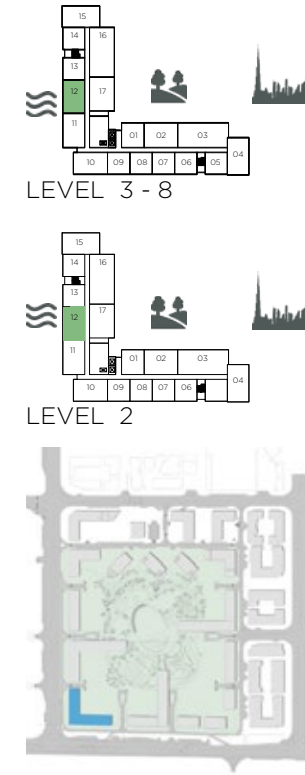

THE MIRRORED UNITS ARE DENOTED AS "M" AS MENTIONED ABOVE

2 BEDROOM APARTMENT TYPE C.3

2 BEDROOM APARTMENT TYPE C.4

UNIT NO.	SUITE AREA		BALCONY AREA		TOTAL AREA	
	SQM	SQFT	SQM	SQFT	SQM	SQFT
108	99.28	1,068.64	28.59	307.74	127.87	1,376.38

THE MIRRORED UNITS ARE DENOTED AS "M" AS MENTIONED ABOVE

UNIT NO.	SUITE AREA		BALCONY AREA		TOTAL AREA	
	SQM	SQFT	SQM	SQFT	SQM	SQFT
212 312 412	98.01	1,054.97	12.55	135.09	110.56	1,190.06
512 612 712						
812						