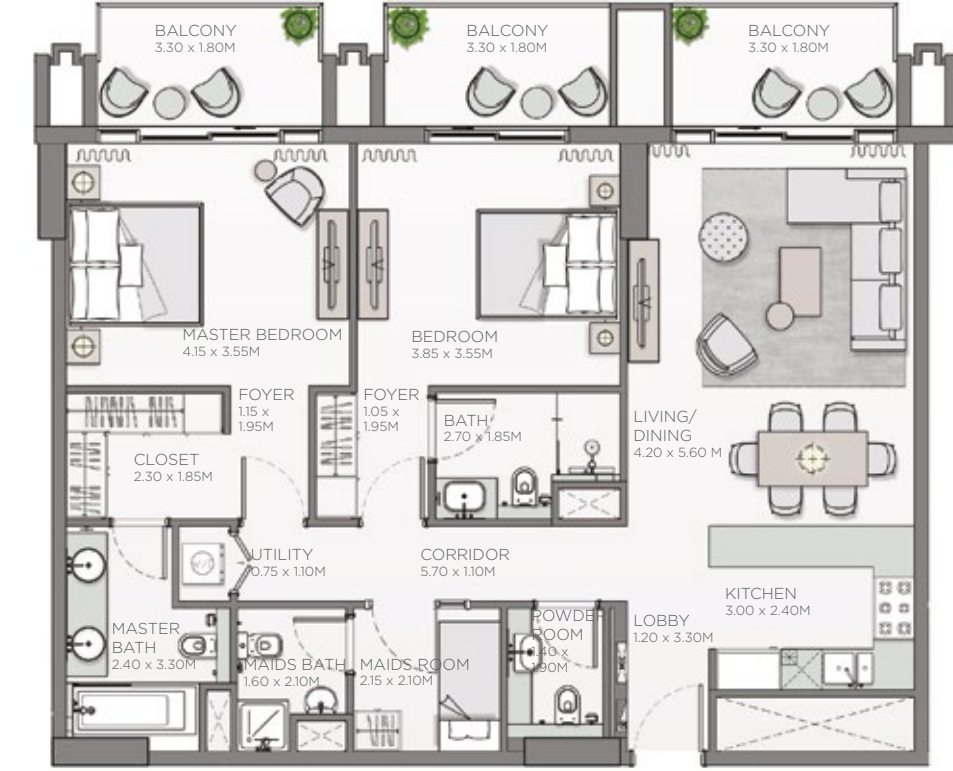

THE MIRRORED UNITS ARE DENOTED AS "M" AS MENTIONED ABOVE

UNIT NO.	SUITE AREA		BALCONY AREA		TOTAL AREA	
	SQM	SQFT	SQM	SQFT	SQM	SQFT
102	110.49	1,189.30	35.90	386.42	146.39	1,575.73

THE MIRRORED UNITS ARE DENOTED AS "M" AS MENTIONED ABOVE

2 BEDROOM APARTMENT TYPE A.3

2 BEDROOM APARTMENT TYPE A.4

UNIT NO.	SUITE AREA		BALCONY AREA		TOTAL AREA	
	SQM	SQFT	SQM	SQFT	SQM	SQFT
217	110.85	1,193.18	12.94	139.29	123.79	1,332.46

THE MIRRORED UNITS ARE DENOTED AS "M" AS MENTIONED ABOVE