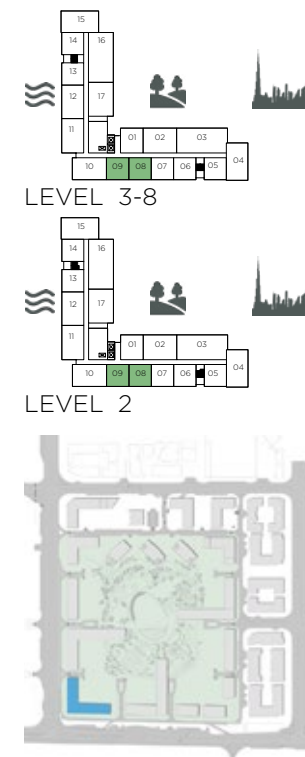

THE MIRRORED UNITS ARE DENOTED AS "M" AS MENTIONED ABOVE

UNIT NO.	SUITE AREA		BALCONY AREA		TOTAL AREA	
	SQM	SQFT	SQM	SQFT	SQM	SQFT
104	64.89	698.47	12.69	136.59	77.58	835.06
111M	64.54	694.70	12.60	135.63	77.14	830.33
112	64.54	694.70	12.69	136.59	77.23	831.30

THE MIRRORED UNITS ARE DENOTED AS "M" AS MENTIONED ABOVE

1 BEDROOM APARTMENT TYPE A.3

1 BEDROOM APARTMENT TYPE A.4

UNIT NO.	SUITE AREA		BALCONY AREA		TOTAL AREA	
	SQM	SQFT	SQM	SQFT	SQM	SQFT
105 207 307	65.10	700.73	6.35	68.35	71.45	769.08
407 507 607						
707 807						
905						

THE MIRRORED UNITS ARE DENOTED AS "M" AS MENTIONED ABOVE

UNIT NO.	SUITE AREA		BALCONY AREA		TOTAL AREA	
	SQM	SQFT	SQM	SQFT	SQM	SQFT
208M 209 308M	65.07	700.41	6.28	67.60	71.35	768.01
509 408M 409						
508M 509 608M						
609 708M 709						
808M 809						