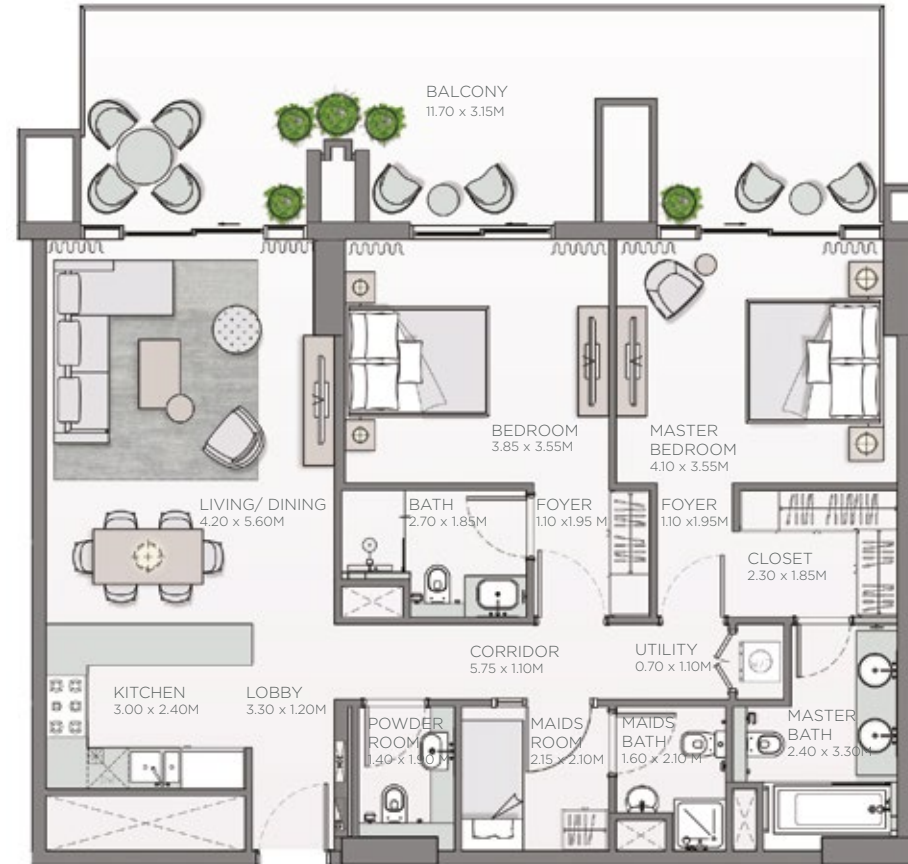

2 BEDROOM APARTMENT TYPE A.1

2 BEDROOM APARTMENT TYPE A.2

UNIT NO.	SUITE AREA		BALCONY AREA		TOTAL AREA	
	SQM	SQFT	SQM	SQFT	SQM	SQFT
115	110.72	1,191.78	35.73	384.59	146.45	1,576.37

THE MIRRORED UNITS ARE DENOTED AS "M" AS MENTIONED ABOVE