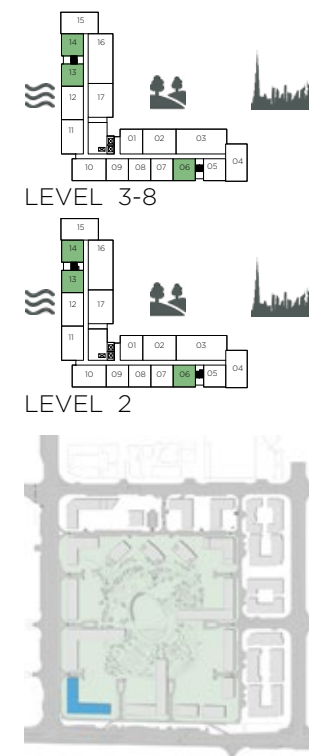

UNIT NO.	SUITE AREA		BALCONY AREA		TOTAL AREA			
	SQM	SQFT	SQM	SQFT	SQM	SQFT		
206	306	406	65.02	699.87	6.28	67.60	71.30	767.47
506	606	706						
806								
213M	214	313M	64.64	695.78	6.28	67.60	70.92	763.38
314	413M	414						
513M	514	613M						
614	713M	714						
813M	814							

THE MIRRORED UNITS ARE DENOTED AS "M" AS MENTIONED ABOVE