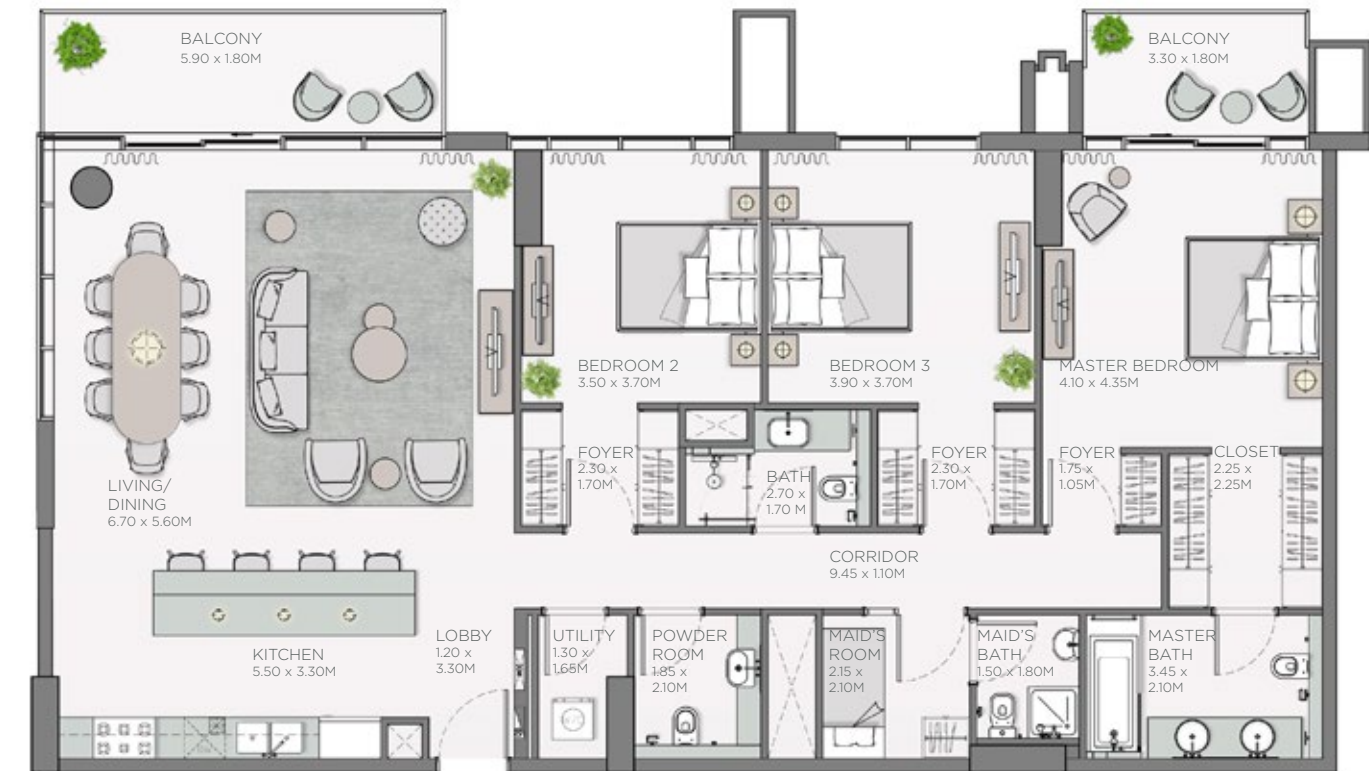

UNIT NO.	SUITE AREA		BALCONY AREA		TOTAL AREA	
	SQM	SQFT	SQM	SQFT	SQM	SQFT
316	416	516	168.78	1,816.73	17.52	188.58
616	716	816	168.78	1,816.73	17.52	188.58
					186.30	2,005.32

THE MIRRORED UNITS ARE DENOTED AS "M" AS MENTIONED ABOVE