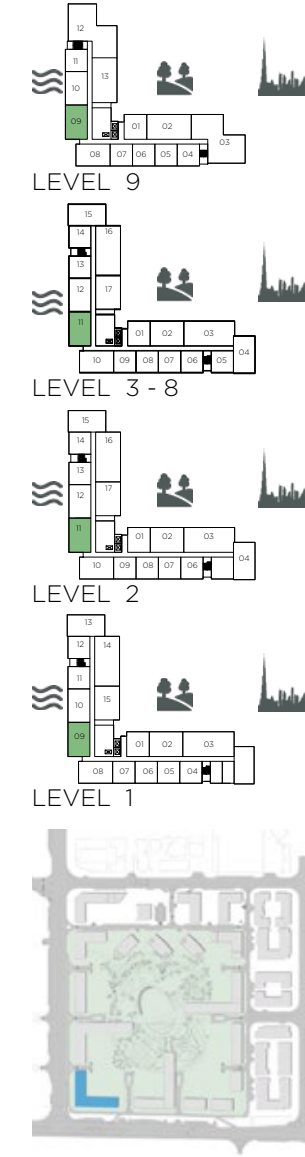

UNIT NO.	SUITE AREA		BALCONY AREA		TOTAL AREA			
	SQM	SQFT	SQM	SQFT	SQM	SQFT		
109	99.91	1,075.42	12.63	135.95	112.54	1,211.37		
211	99.64	1,072.52	12.63	135.95	112.27	1,208.46		
311	411	511	99.90	1,075.31	12.63	135.95	112.53	1,211.26
611	711	811	99.91	1,075.42	12.50	134.55	112.41	1,209.97

THE MIRRORED UNITS ARE DENOTED AS "M" AS MENTIONED ABOVE