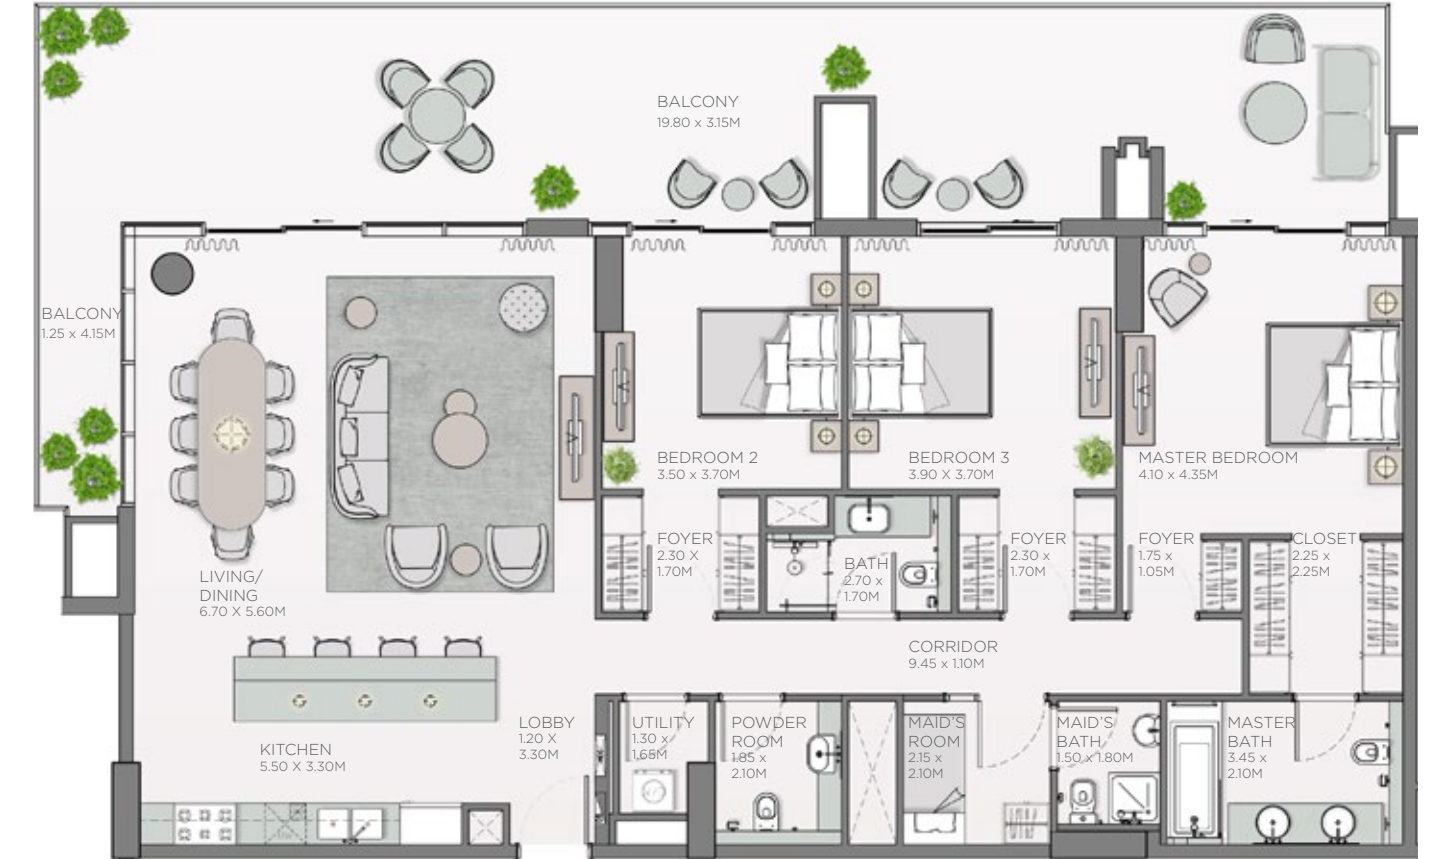

2 BEDROOM APARTMENT TYPE C.7

3 BEDROOM APARTMENT TYPE A.1

UNIT NO.	SUITE AREA		BALCONY AREA		TOTAL AREA	
	SQM	SQFT	SQM	SQFT	SQM	SQFT
908	99.30	1,068.86	23.09	248.54	122.39	1,317.39

THE MIRRORED UNITS ARE DENOTED AS "M" AS MENTIONED ABOVE