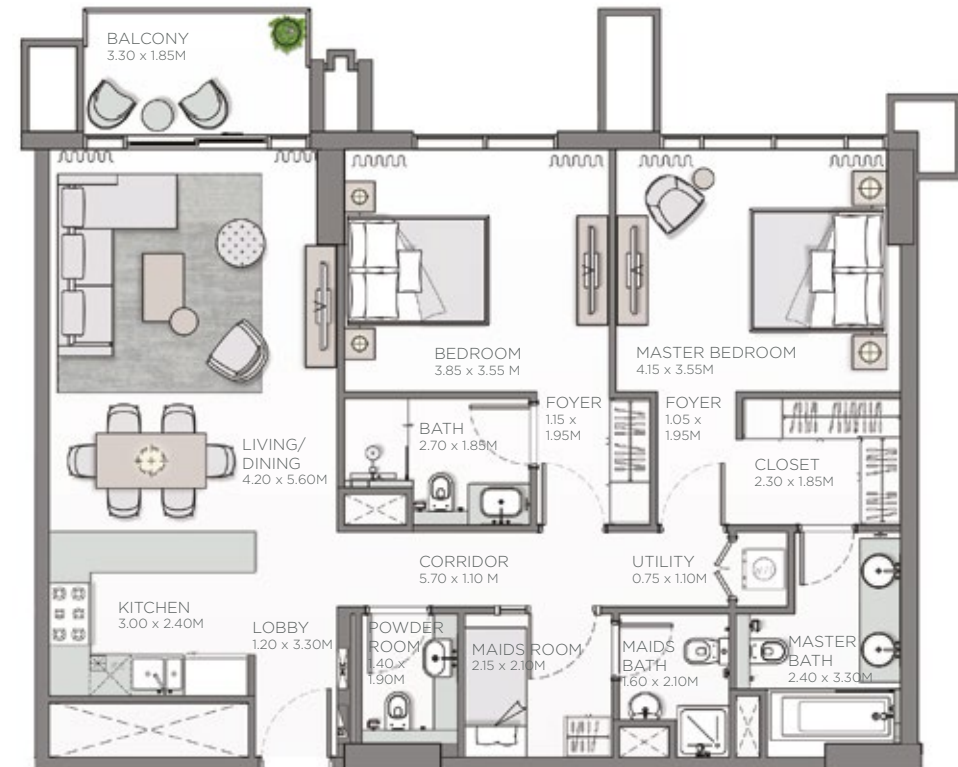

2 BEDROOM APARTMENT TYPE A.5

2 BEDROOM APARTMENT TYPE A.6

UNIT NO.	SUITE AREA		BALCONY AREA		TOTAL AREA			
	SQM	SQFT	SQM	SQFT	SQM	SQFT		
317	417	517	110.98	1,194.58	6.43	69.21	117.41	1,263.79
617	717	817						

THE MIRRORED UNITS ARE DENOTED AS "M" AS MENTIONED ABOVE