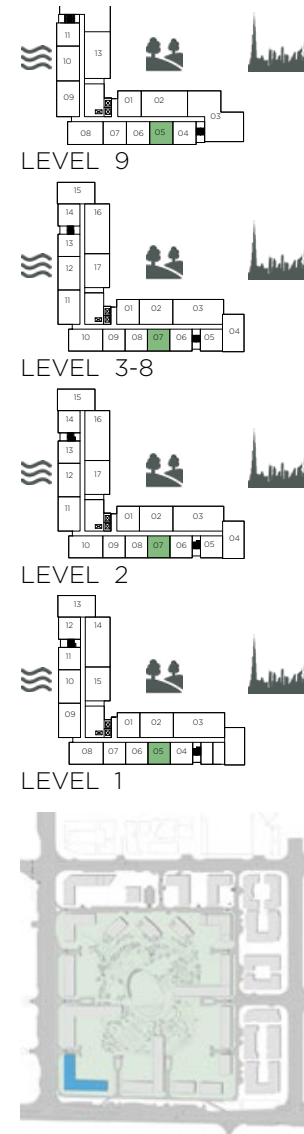

1 BEDROOM APARTMENT TYPE A.1

1 BEDROOM APARTMENT TYPE A.2

UNIT NO.	SUITE AREA		BALCONY AREA		TOTAL AREA	
	SQM	SQFT	SQM	SQFT	SQM	SQFT
106M	64.94	699.01	12.69	136.59	77.63	835.60
107	64.94	699.01	12.60	135.63	77.54	834.63

THE MIRRORED UNITS ARE DENOTED AS "M" AS MENTIONED ABOVE

UNIT NO.	SUITE AREA		BALCONY AREA		TOTAL AREA	
	SQM	SQFT	SQM	SQFT	SQM	SQFT
104	64.89	698.47	12.69	136.59	77.58	835.06
111M	64.54	694.70	12.60	135.63	77.14	830.33
112	64.54	694.70	12.69	136.59	77.23	831.30

THE MIRRORED UNITS ARE DENOTED AS "M" AS MENTIONED ABOVE

1 BEDROOM APARTMENT TYPE A.3

1 BEDROOM APARTMENT TYPE A.4

UNIT NO.	SUITE AREA		BALCONY AREA		TOTAL AREA	
	SQM	SQFT	SQM	SQFT	SQM	SQFT
105 207 307	65.10	700.73	6.35	68.35	71.45	769.08
407 507 607						
707 807						
905						

THE MIRRORED UNITS ARE DENOTED AS "M" AS MENTIONED ABOVE

UNIT NO.	SUITE AREA		BALCONY AREA		TOTAL AREA	
	SQM	SQFT	SQM	SQFT	SQM	SQFT
208M 209 308M	65.07	700.41	6.28	67.60	71.35	768.01
509 408M 409						
508M 509 608M						
609 708M 709						
808M 809						