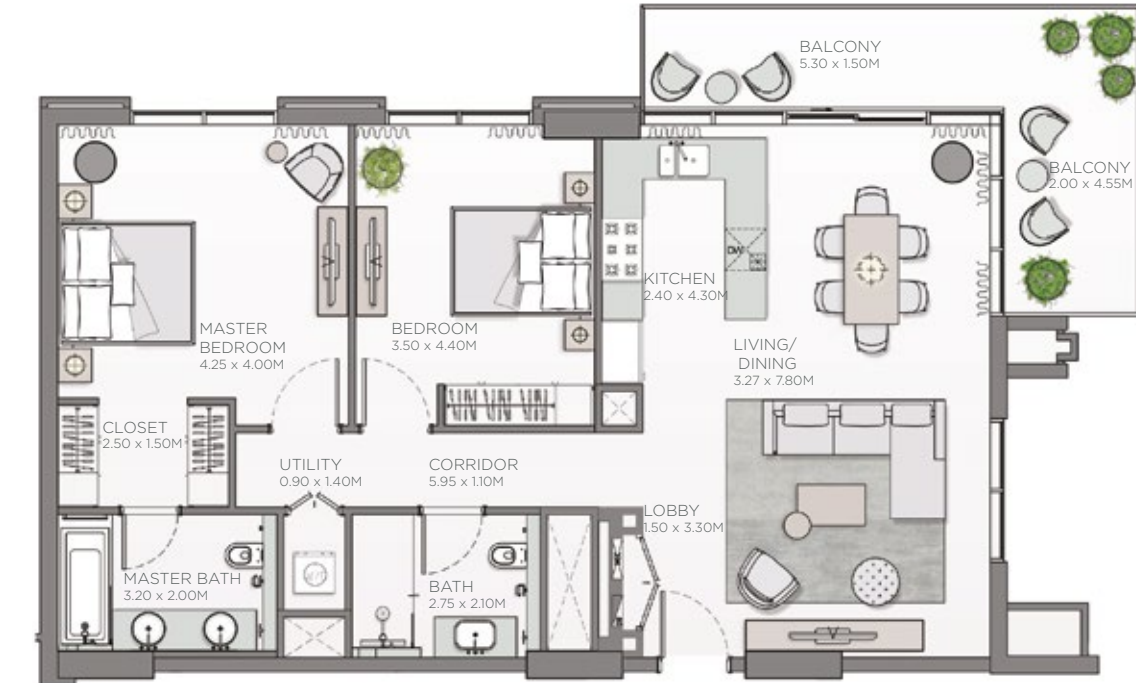

2 BEDROOM APARTMENT TYPE B.1

2 BEDROOM APARTMENT TYPE B.2

UNIT NO.	SUITE AREA		BALCONY AREA		TOTAL AREA	
	SQM	SQFT	SQM	SQFT	SQM	SQFT
113	108.90	1,172.19	39.03	420.12	147.93	1,592.31

THE MIRRORED UNITS ARE DENOTED AS "M" AS MENTIONED ABOVE