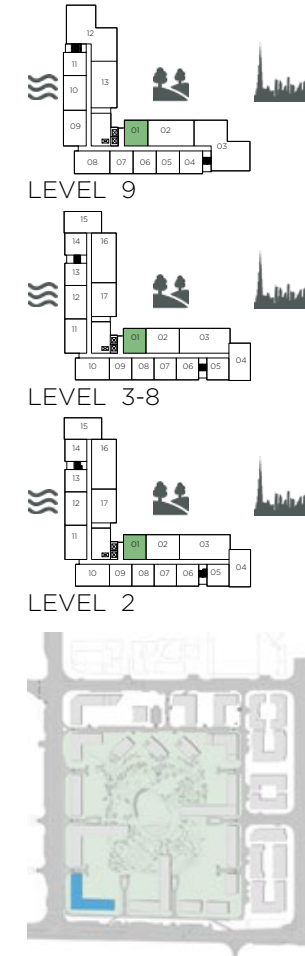

THE MIRRORED UNITS ARE DENOTED AS "M" AS MENTIONED ABOVE

UNIT NO.	SUITE AREA		BALCONY AREA		TOTAL AREA	
	SQM	SQFT	SQM	SQFT	SQM	SQFT
904	64.91	698.69	14.28	153.71	79.19	852.39
911M	64.55	694.81	14.28	153.71	78.83	848.52

THE MIRRORED UNITS ARE DENOTED AS "M" AS MENTIONED ABOVE

1 BEDROOM APARTMENT TYPE B.1

1 BEDROOM APARTMENT TYPE B.2

UNIT NO.	SUITE AREA		BALCONY AREA		TOTAL AREA	
	SQM	SQFT	SQM	SQFT	SQM	SQFT
101	72.94	785.12	18.65	200.75	91.59	985.87

THE MIRRORED UNITS ARE DENOTED AS "M" AS MENTIONED ABOVE

UNIT NO.	SUITE AREA		BALCONY AREA		TOTAL AREA	
	SQM	SQFT	SQM	SQFT	SQM	SQFT
201 301 401						
501 601 701	73.07	786.52	6.47	69.64	79.54	856.16
801						
901	73.08	786.63	6.25	67.27	79.33	853.90