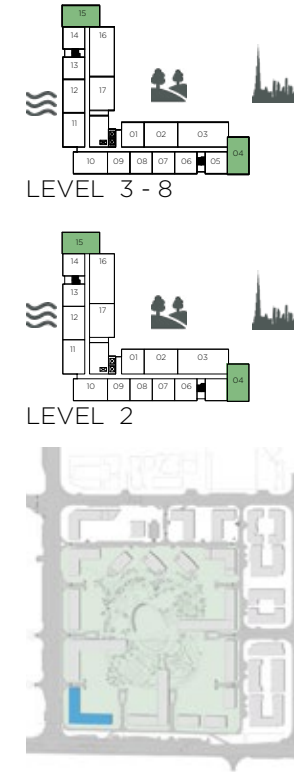

2 BEDROOM APARTMENT TYPE B.1

2 BEDROOM APARTMENT TYPE B.2

UNIT NO.	SUITE AREA		BALCONY AREA		TOTAL AREA	
	SQM	SQFT	SQM	SQFT	SQM	SQFT
113	108.90	1,172.19	39.03	420.12	147.93	1,592.31

THE MIRRORED UNITS ARE DENOTED AS "M" AS MENTIONED ABOVE