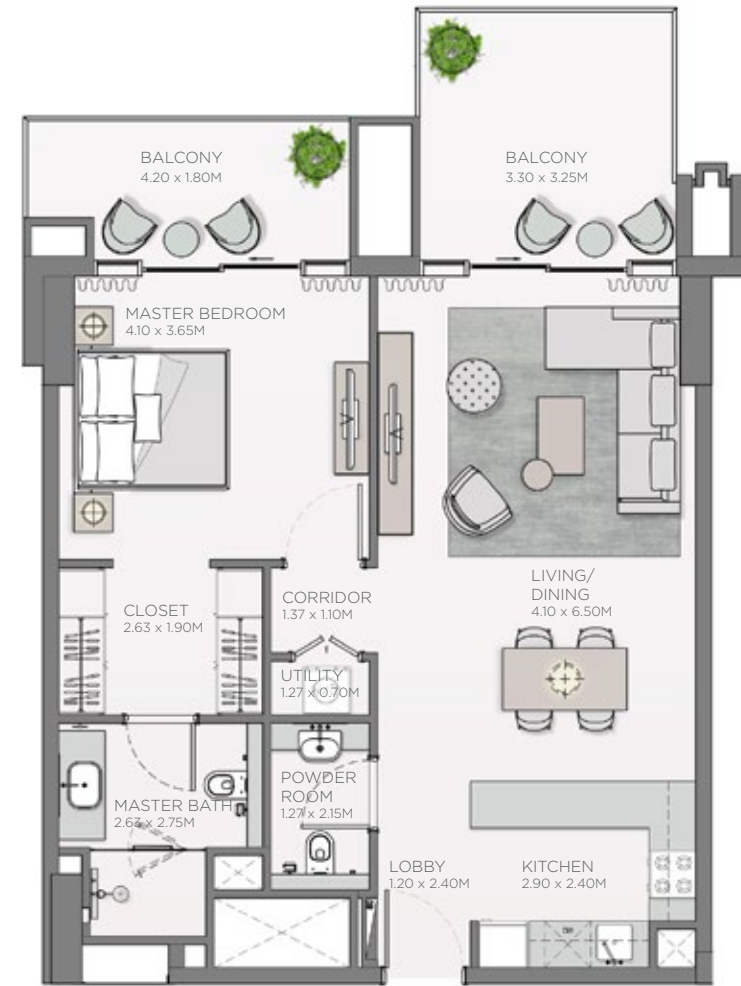

THE MIRRORED UNITS ARE DENOTED AS "M" AS MENTIONED ABOVE

UNIT NO.	SUITE AREA		BALCONY AREA		TOTAL AREA	
	SQM	SQFT	SQM	SQFT	SQM	SQFT
904	64.91	698.69	14.28	153.71	79.19	852.39
911M	64.55	694.81	14.28	153.71	78.83	848.52

THE MIRRORED UNITS ARE DENOTED AS "M" AS MENTIONED ABOVE

1 BEDROOM APARTMENT TYPE B.1

1 BEDROOM APARTMENT TYPE B.2

UNIT NO.	SUITE AREA		BALCONY AREA		TOTAL AREA	
	SQM	SQFT	SQM	SQFT	SQM	SQFT
101	72.94	785.12	18.65	200.75	91.59	985.87