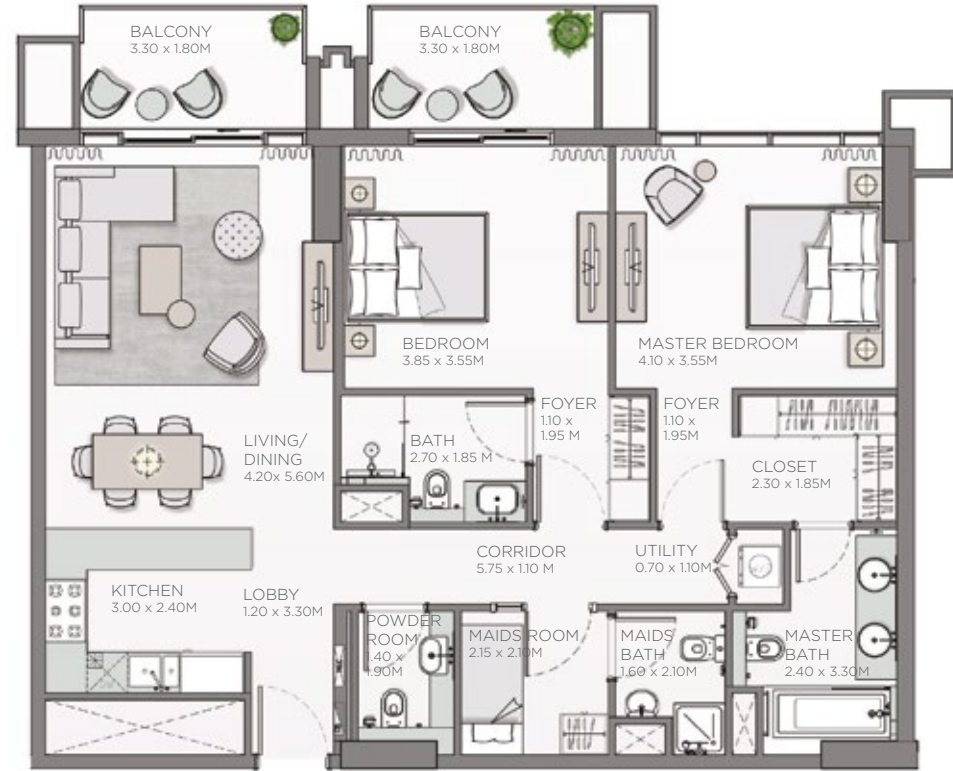

2 BEDROOM APARTMENT TYPE A.3

2 BEDROOM APARTMENT TYPE A.4

UNIT NO.	SUITE AREA		BALCONY AREA		TOTAL AREA	
	SQM	SQFT	SQM	SQFT	SQM	SQFT
217	110.85	1,193.18	12.94	139.29	123.79	1,332.46

THE MIRRORED UNITS ARE DENOTED AS "M" AS MENTIONED ABOVE