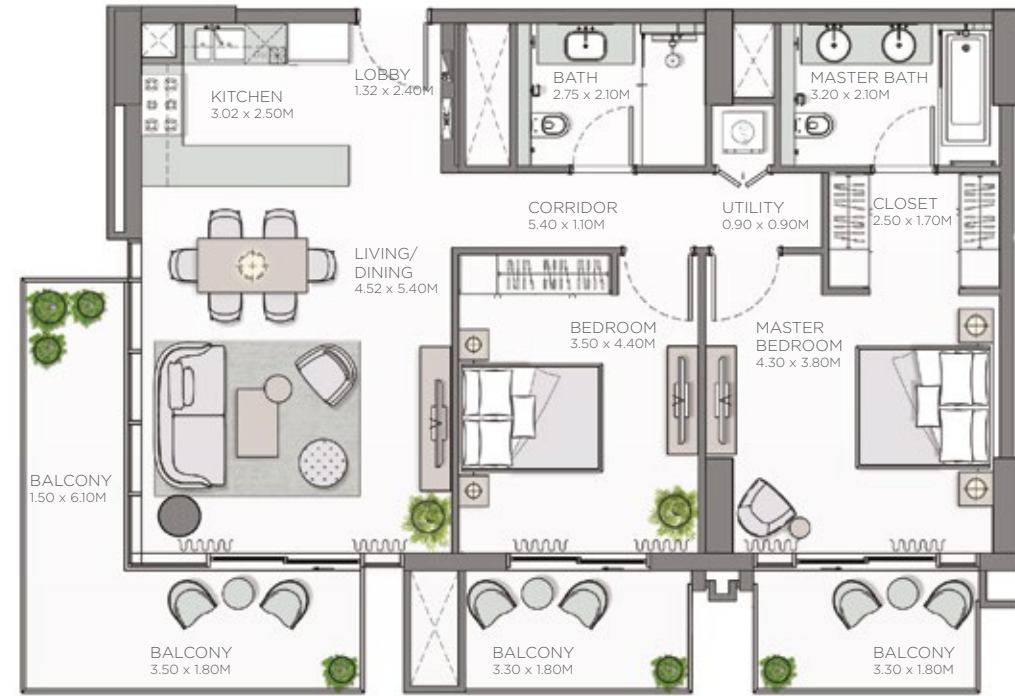

2 BEDROOM APARTMENT TYPE C.3

2 BEDROOM APARTMENT TYPE C.4

UNIT NO.	SUITE AREA		BALCONY AREA		TOTAL AREA	
	SQM	SQFT	SQM	SQFT	SQM	SQFT
108	99.28	1,068.64	28.59	307.74	127.87	1,376.38

THE MIRRORED UNITS ARE DENOTED AS "M" AS MENTIONED ABOVE