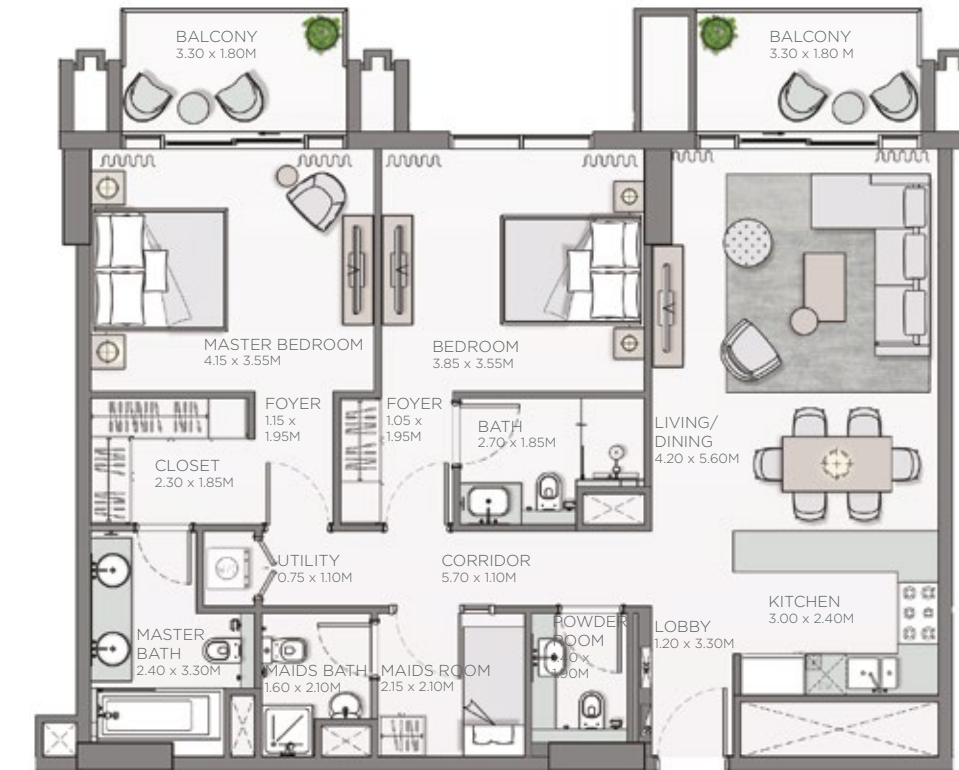

UNIT NO.	SUITE AREA		BALCONY AREA		TOTAL AREA			
	SQM	SQFT	SQM	SQFT	SQM	SQFT		
302	402	502	110.62	1,190.70	12.93	139.18	123.55	1,329.88
602	702	802						

THE MIRRORED UNITS ARE DENOTED AS "M" AS MENTIONED ABOVE