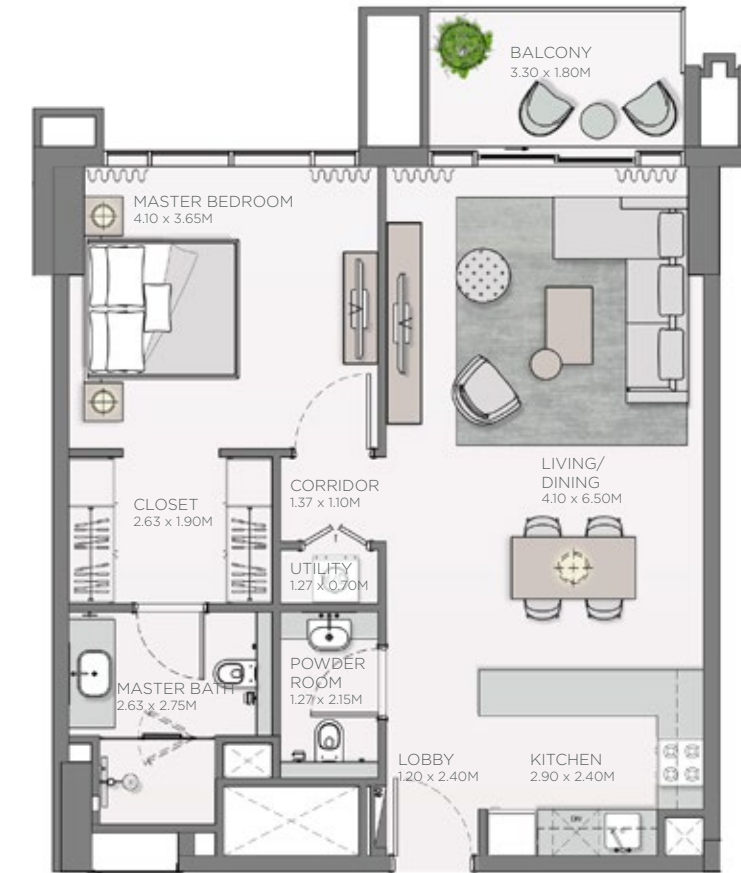

THE MIRRORED UNITS ARE DENOTED AS "M" AS MENTIONED ABOVE

UNIT NO.	SUITE AREA		BALCONY AREA		TOTAL AREA	
	SQM	SQFT	SQM	SQFT	SQM	SQFT
904	64.91	698.69	14.28	153.71	79.19	852.39
911M	64.55	694.81	14.28	153.71	78.83	848.52

THE MIRRORED UNITS ARE DENOTED AS "M" AS MENTIONED ABOVE

1 BEDROOM APARTMENT TYPE B.1

1 BEDROOM APARTMENT TYPE B.2

UNIT NO.	SUITE AREA		BALCONY AREA		TOTAL AREA	
	SQM	SQFT	SQM	SQFT	SQM	SQFT
101	72.94	785.12	18.65	200.75	91.59	985.87

THE MIRRORED UNITS ARE DENOTED AS "M" AS MENTIONED ABOVE

UNIT NO.	SUITE AREA		BALCONY AREA		TOTAL AREA	
	SQM	SQFT	SQM	SQFT	SQM	SQFT
201 301 401						
501 601 701	73.07	786.52	6.47	69.64	79.54	856.16
801						
901	73.08	786.63	6.25	67.27	79.33	853.90