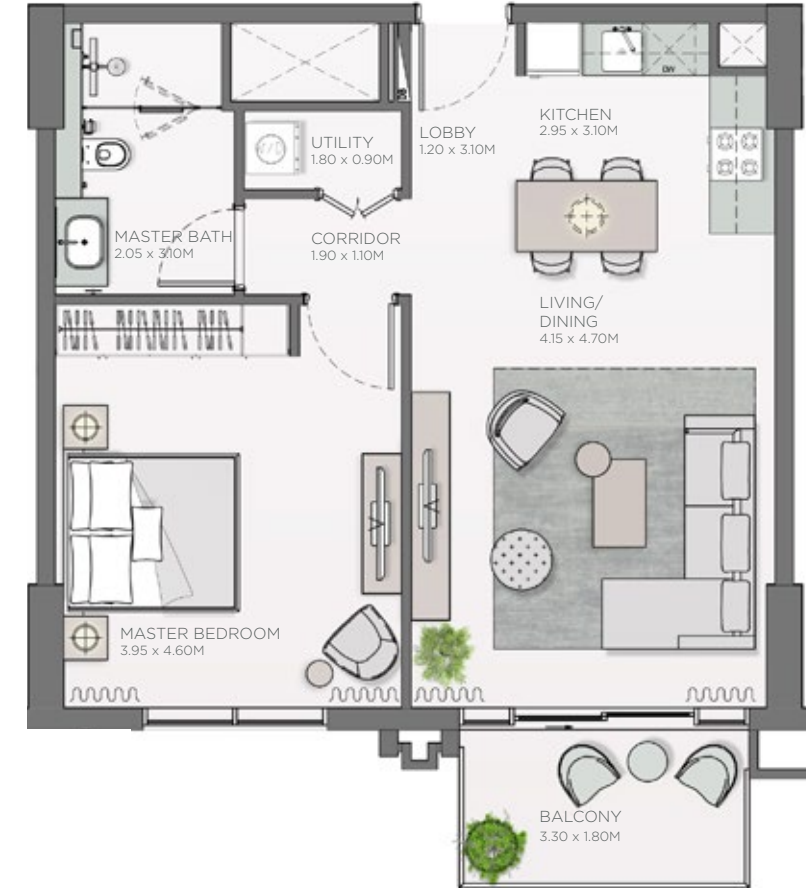

THE MIRRORED UNITS ARE DENOTED AS "M" AS MENTIONED ABOVE

UNIT NO.	SUITE AREA		BALCONY AREA		TOTAL AREA	
	SQM	SQFT	SQM	SQFT	SQM	SQFT
104	64.89	698.47	12.69	136.59	77.58	835.06
111M	64.54	694.70	12.60	135.63	77.14	830.33
112	64.54	694.70	12.69	136.59	77.23	831.30

THE MIRRORED UNITS ARE DENOTED AS "M" AS MENTIONED ABOVE

1 BEDROOM APARTMENT TYPE A.3

1 BEDROOM APARTMENT TYPE A.4

UNIT NO.	SUITE AREA		BALCONY AREA		TOTAL AREA	
	SQM	SQFT	SQM	SQFT	SQM	SQFT
105 207 307	65.10	700.73	6.35	68.35	71.45	769.08
407 507 607						
707 807						
905						

THE MIRRORED UNITS ARE DENOTED AS "M" AS MENTIONED ABOVE

UNIT NO.	SUITE AREA		BALCONY AREA		TOTAL AREA	
	SQM	SQFT	SQM	SQFT	SQM	SQFT
208M 209 308M	65.07	700.41	6.28	67.60	71.35	768.01
509 408M 409						
508M 509 608M						
609 708M 709						
808M 809						