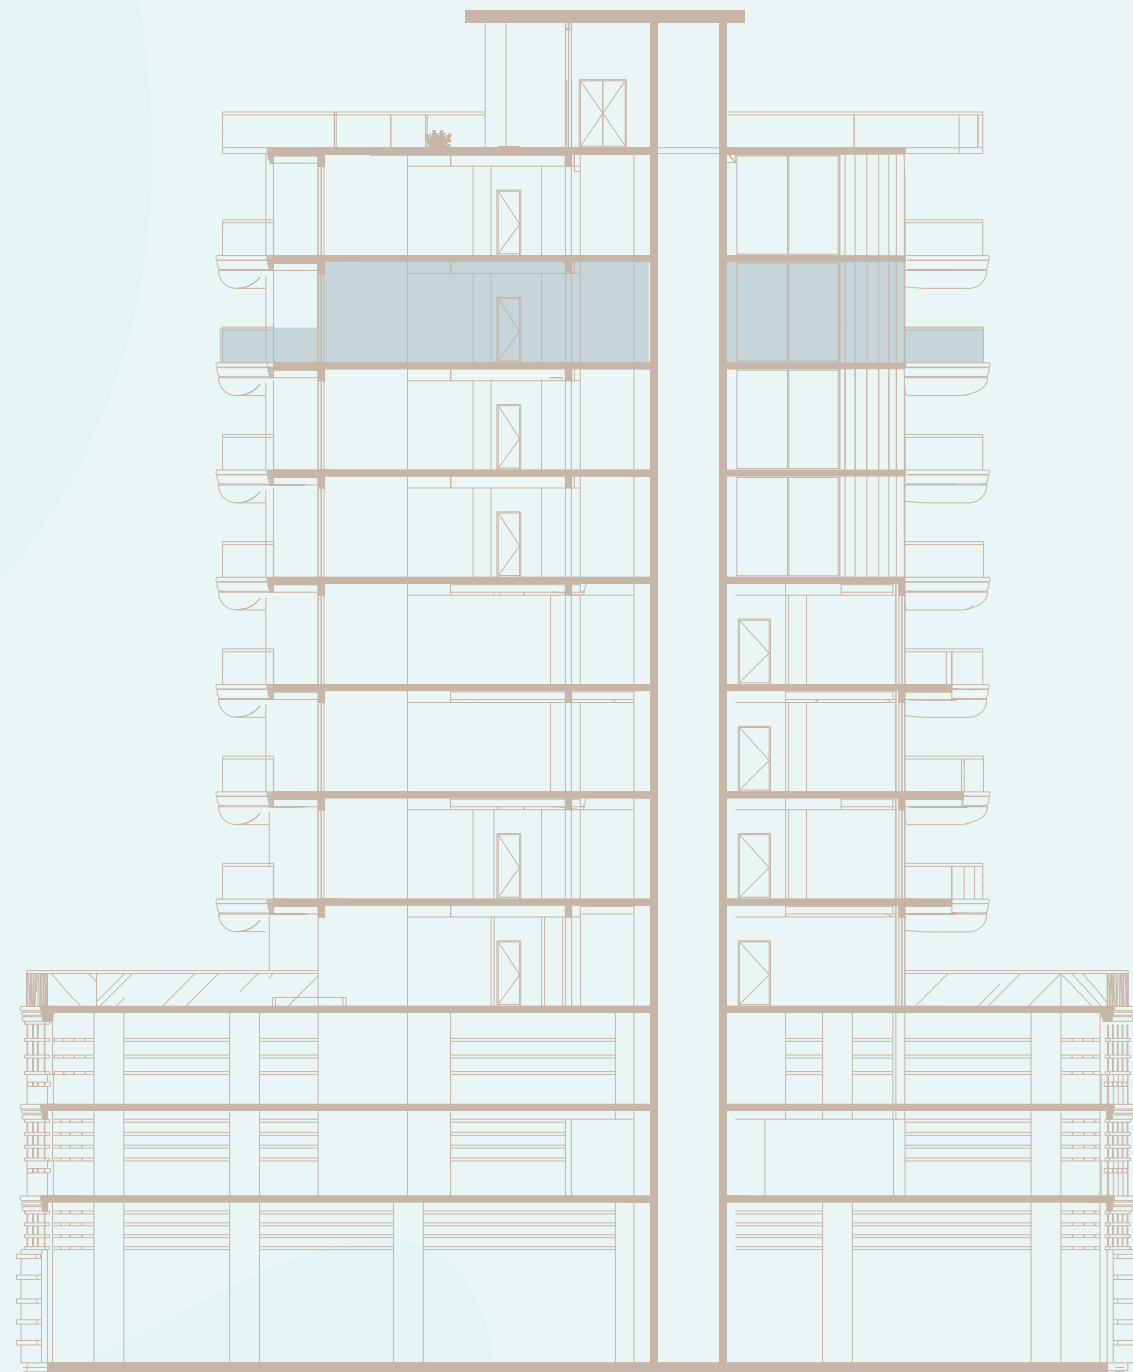

FLOOR PLANS

BEACH
WALK
RESIDENCE II

IMTIAZ

BEACH WALK

RESIDENCE II

AMENITIES FLOOR

IMTIAZ

- SUN BED
- GREEN AREA
- GYM
- SITTING COUCH
- SWIMMING POOL
- CLUB ROOM

BEACH WALK

RESIDENCE II

1ST, 3RD & 5TH FLOOR

IMTIAZ

- 1 BEDROOM
- 2 BEDROOMS
- POOL

BEACH WALK

RESIDENCE II

2ND, 4TH & 6TH FLOOR

IMTIAZ

- 1 BEDROOM
- 2 BEDROOMS
- POOL

BEACH WALK

RESIDENCE II

7TH FLOOR

IMTIAZ

- 1 BEDROOM
- 3 BEDROOM DUPLEX
- 2 BEDROOMS
- POOL

BEACH WALK

RESIDENCE II

8TH FLOOR

IMTIAZ

- 1 BEDROOM
- 3 BEDROOM DUPLEX
- 2 BEDROOMS
- POOL

BEACH WALK

RESIDENCE II

ROOFTOP FLOOR

IMTIAZ