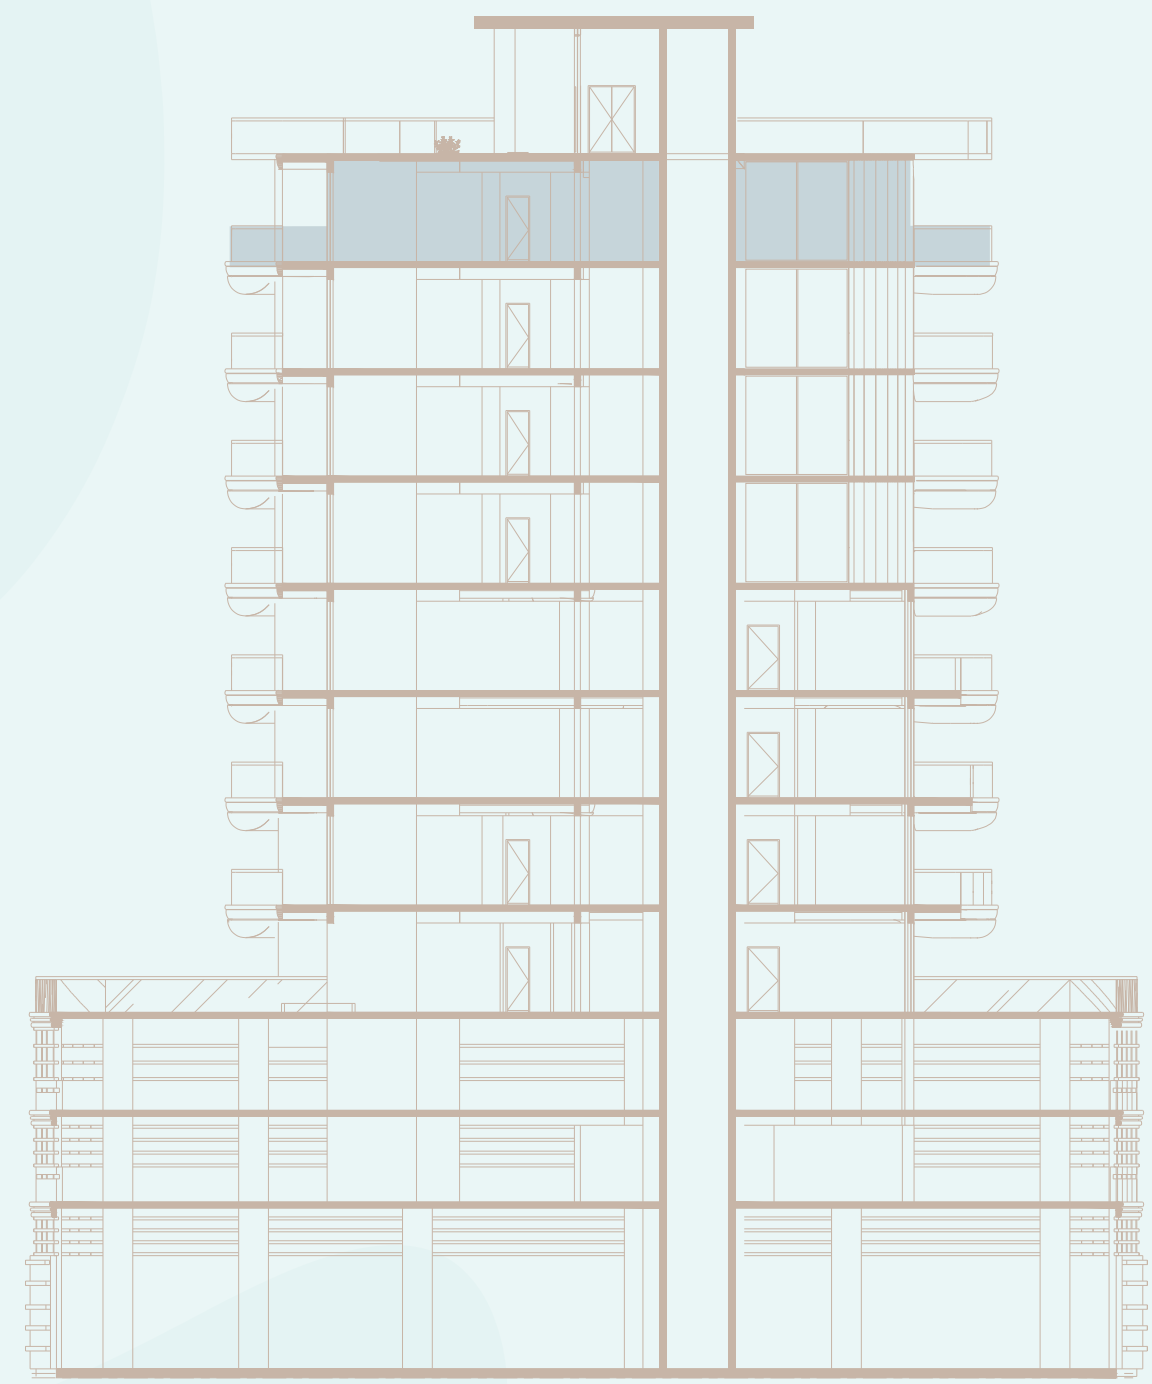

FLOOR PLANS

BEACH
WALK
RESIDENCE II

IMTIAZ

BEACH WALK

RESIDENCE II

AMENITIES FLOOR

IMTIAZ

- SUN BED
- GREEN AREA
- GYM
- SITTING COUCH
- SWIMMING POOL
- CLUB ROOM

BEACH WALK

RESIDENCE II

1ST, 3RD & 5TH FLOOR

IMTIAZ

- 1 BEDROOM
- 2 BEDROOMS
- POOL

BEACH WALK

RESIDENCE II

2ND, 4TH & 6TH FLOOR

IMTIAZ

- 1 BEDROOM
- 2 BEDROOMS
- POOL

BEACH WALK

RESIDENCE II

7TH FLOOR

IMTIAZ

- 1 BEDROOM
- 3 BEDROOM DUPLEX
- 2 BEDROOMS
- POOL

BEACH WALK

RESIDENCE II

8TH FLOOR

IMTIAZ

- 1 BEDROOM
- 3 BEDROOM DUPLEX
- 2 BEDROOMS
- POOL

BEACH WALK

RESIDENCE II

ROOFTOP FLOOR

IMTIAZ