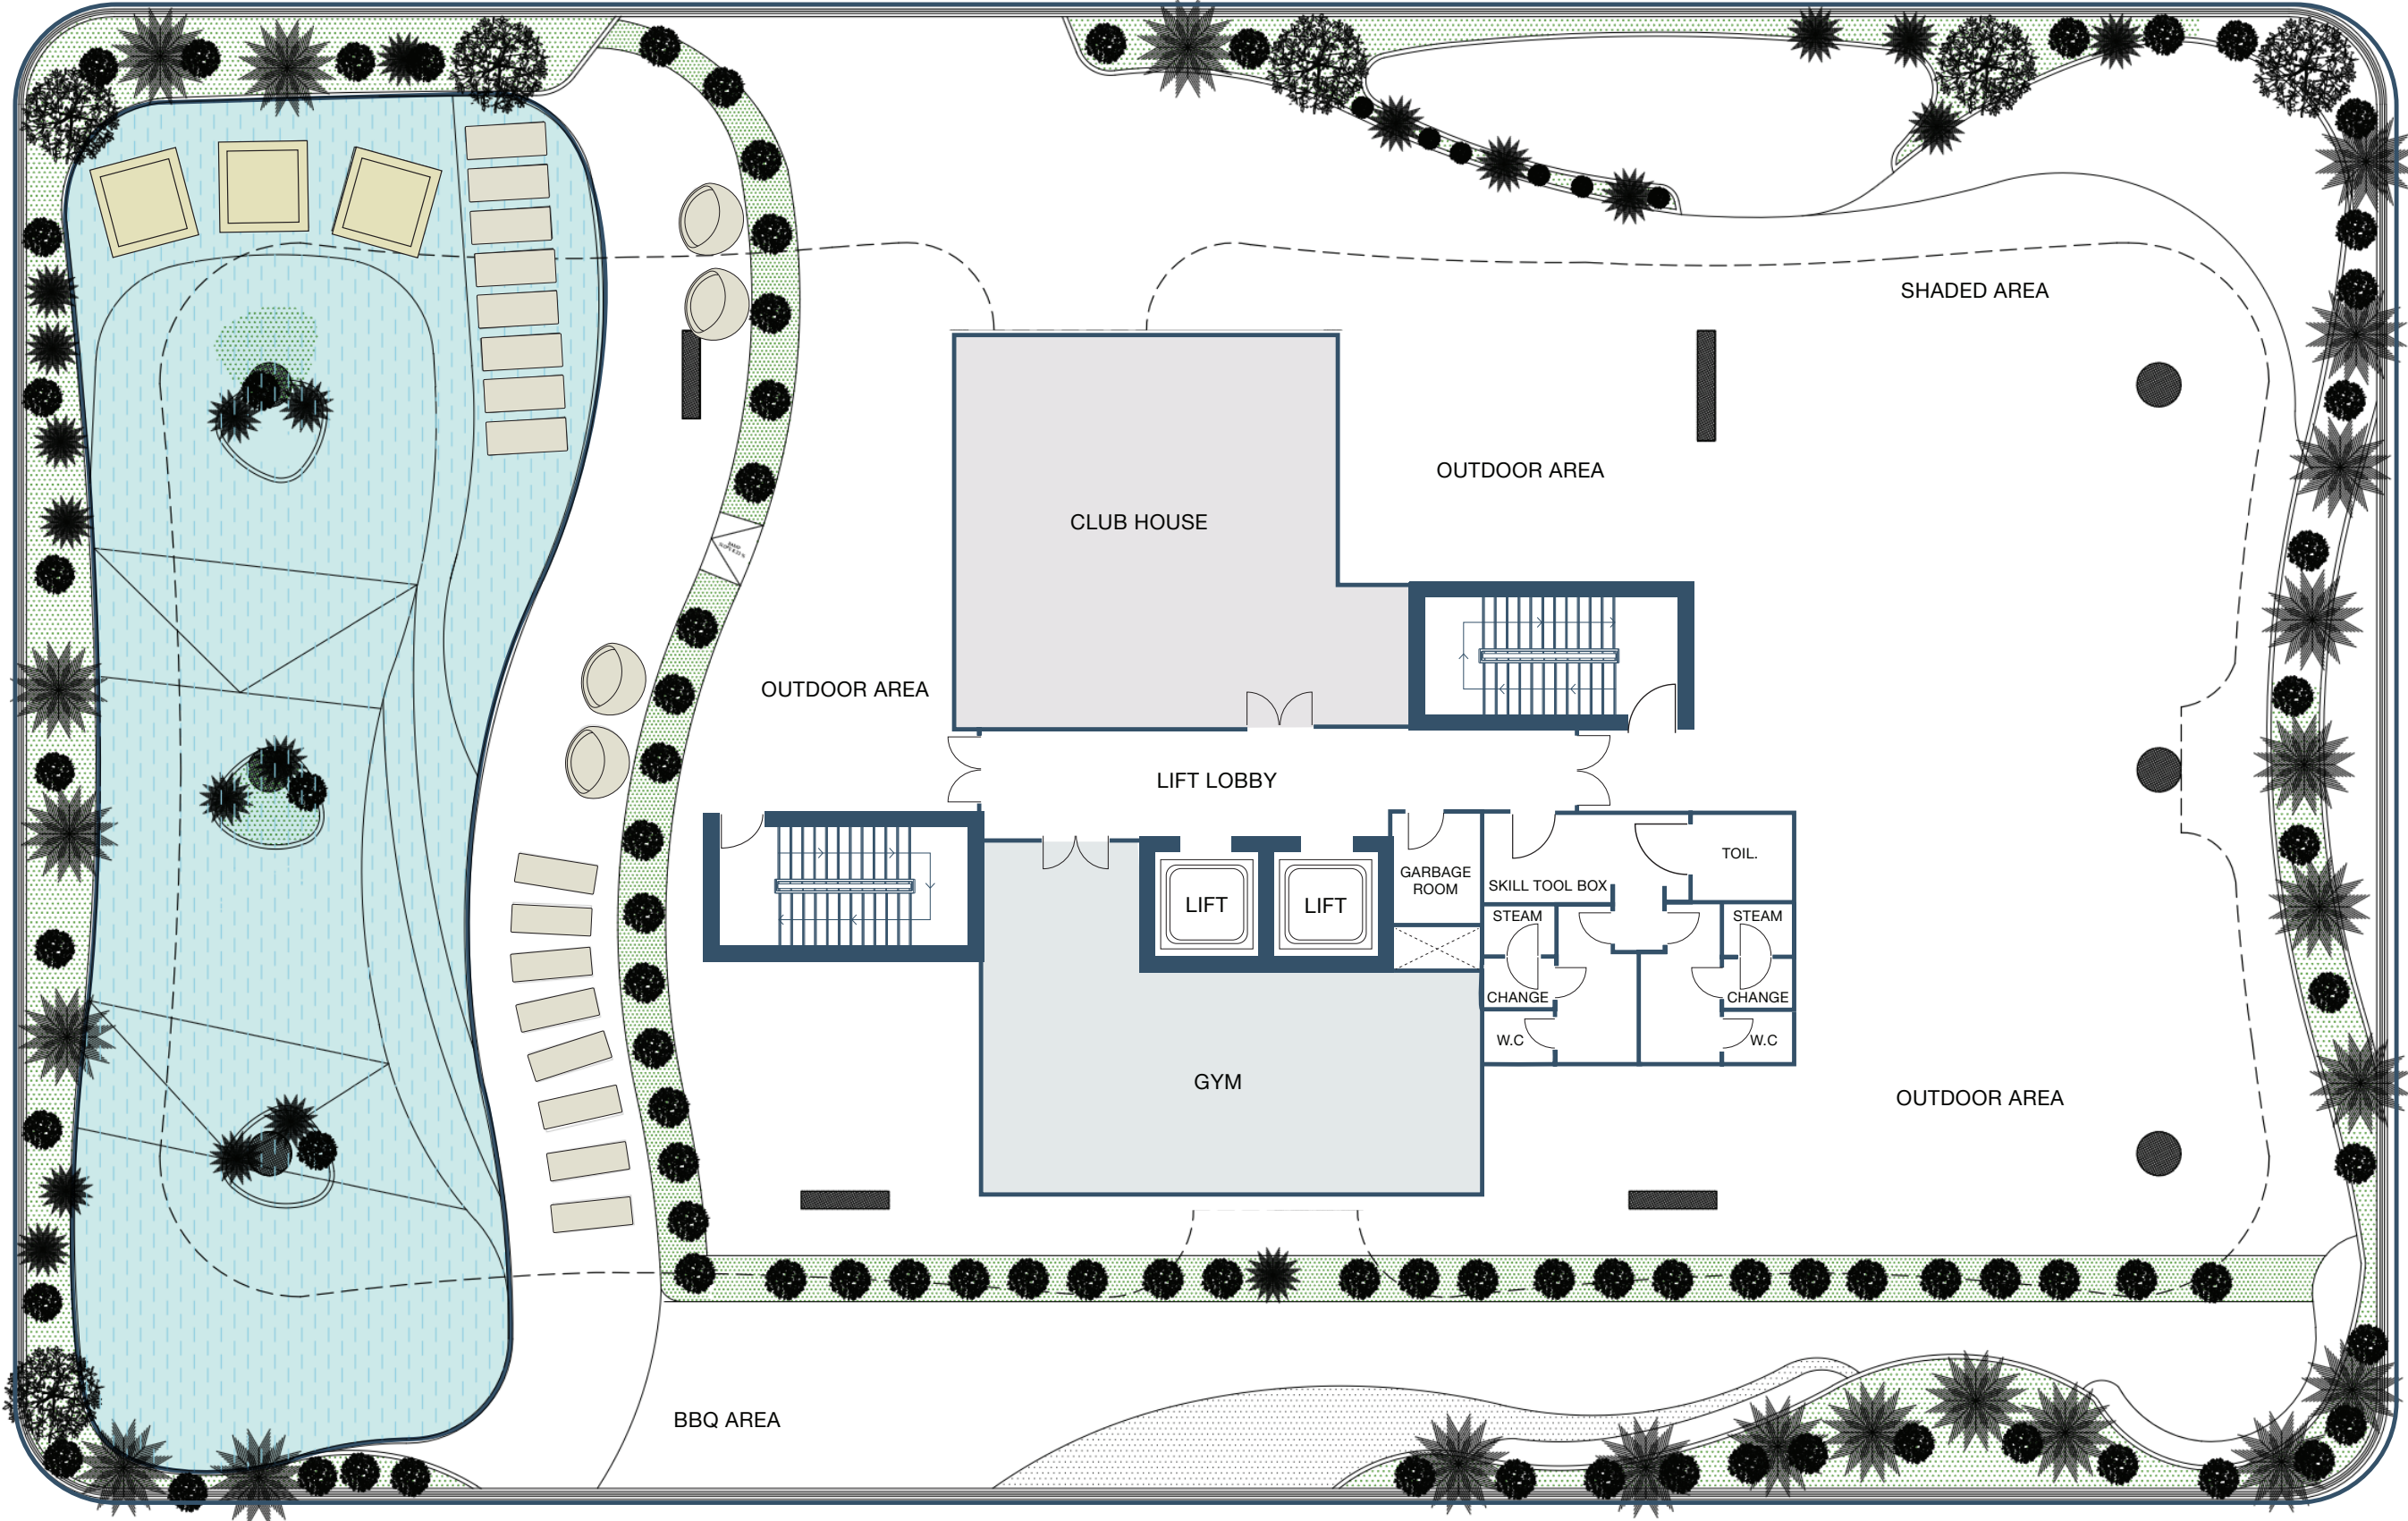

FLOOR PLANS

BEACH
WALK
RESIDENCE II

IMTIAZ

BEACH WALK

RESIDENCE II

AMENITIES FLOOR

IMTIAZ

- SUN BED
- GREEN AREA
- GYM
- SITTING COUCH
- SWIMMING POOL
- CLUB ROOM

BEACH WALK

RESIDENCE II

1ST, 3RD & 5TH FLOOR

IMTIAZ

- 1 BEDROOM
- 2 BEDROOMS
- POOL

BEACH WALK

RESIDENCE II

2ND, 4TH & 6TH FLOOR

IMTIAZ

- 1 BEDROOM
- 2 BEDROOMS
- POOL

BEACH WALK

RESIDENCE II

7TH FLOOR

IMTIAZ

- 1 BEDROOM
- 3 BEDROOM DUPLEX
- 2 BEDROOMS
- POOL

BEACH WALK

- SUN BED
- SITTING COUCH
- COVER AREA
- SWIMMING POOL