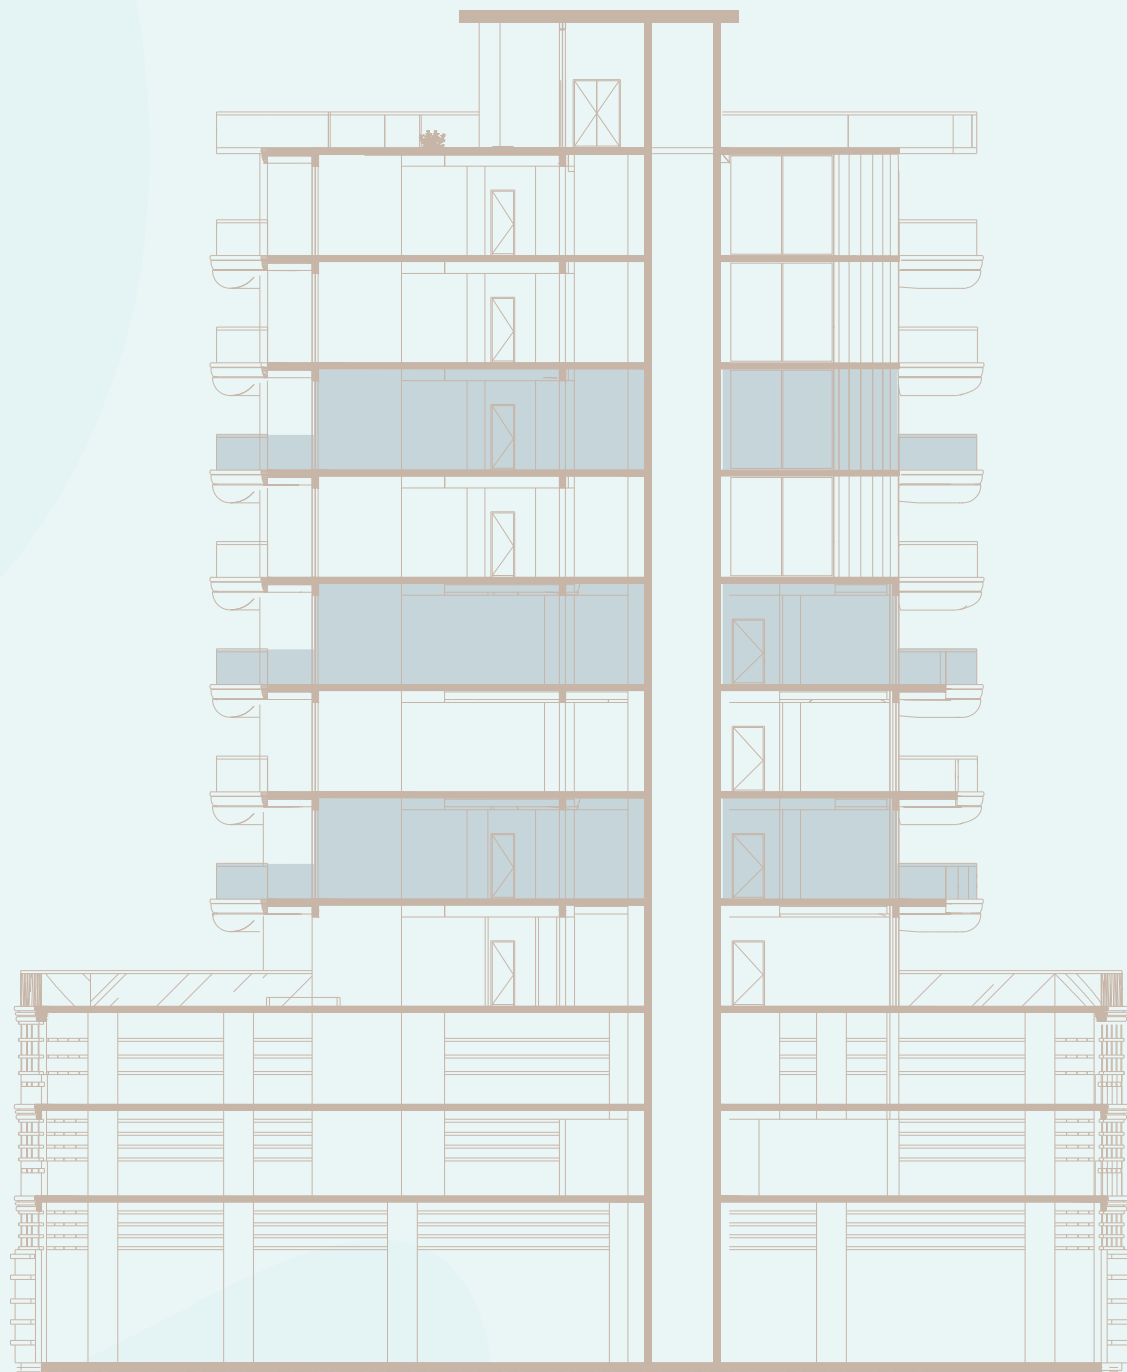

FLOOR PLANS

BEACH
WALK
RESIDENCE II

IMTIAZ

BEACH WALK

RESIDENCE II

AMENITIES FLOOR

IMTIAZ

- SUN BED
- GREEN AREA
- GYM
- SITTING COUCH
- SWIMMING POOL
- CLUB ROOM

BEACH WALK

RESIDENCE II

1ST, 3RD & 5TH FLOOR

IMTIAZ

- 1 BEDROOM
- 2 BEDROOMS
- POOL

BEACH WALK

RESIDENCE II

2ND, 4TH & 6TH FLOOR

IMTIAZ

- 1 BEDROOM
- 2 BEDROOMS
- POOL

BEACH WALK

RESIDENCE II

7TH FLOOR

IMTIAZ

- 1 BEDROOM
- 3 BEDROOM DUPLEX
- 2 BEDROOMS
- POOL

BEACH WALK

RESIDENCE II

8TH FLOOR

IMTIAZ

- 1 BEDROOM
- 3 BEDROOM DUPLEX
- 2 BEDROOMS
- POOL

BEACH WALK

RESIDENCE II

ROOFTOP FLOOR

IMTIAZ