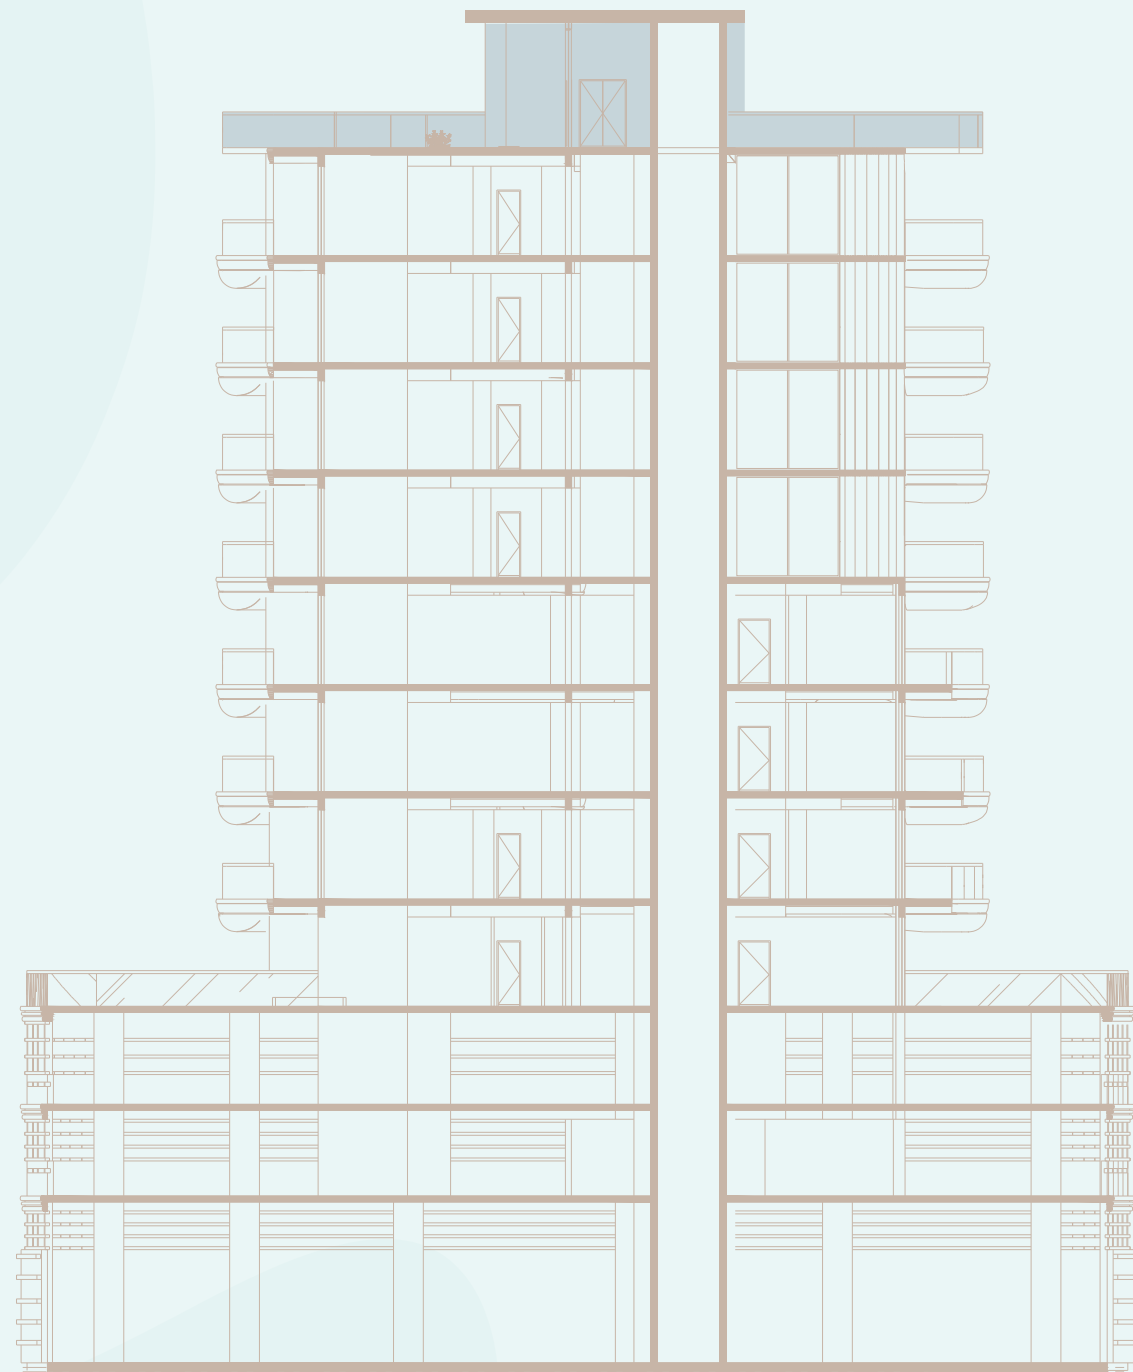

FLOOR PLANS

BEACH
WALK
RESIDENCE II

IMTIAZ

BEACH WALK

RESIDENCE II

AMENITIES FLOOR

IMTIAZ

- SUN BED
- GREEN AREA
- GYM
- SITTING COUCH
- SWIMMING POOL
- CLUB ROOM

RESIDENCE II

8TH FLOOR

IMTIAZ

- 1 BEDROOM
- 3 BEDROOM DUPLEX
- 2 BEDROOMS
- POOL

BEACH WALK

RESIDENCE II

ROOFTOP FLOOR

IMTIAZ

- SUN BED
- SITTING COUCH
- COVER AREA
- SWIMMING POOL