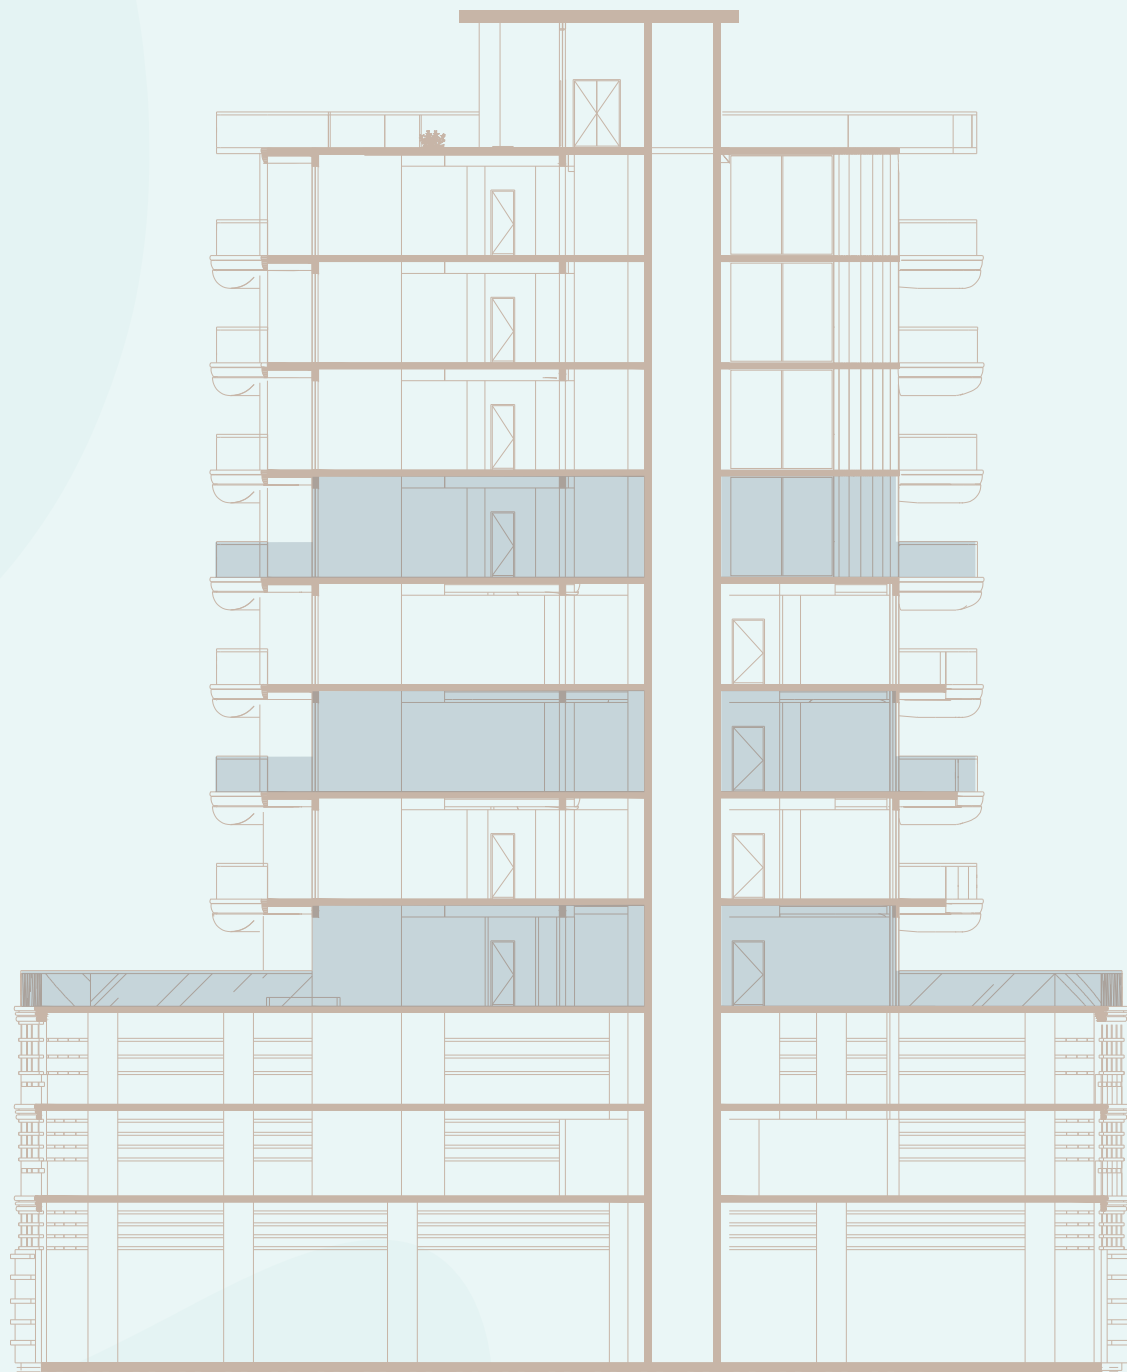

FLOOR PLANS

BEACH
WALK
RESIDENCE II

IMTIAZ

BEACH WALK

RESIDENCE II

AMENITIES FLOOR

IMTIAZ

- SUN BED
- GREEN AREA
- GYM
- SITTING COUCH
- SWIMMING POOL
- CLUB ROOM

BEACH WALK

RESIDENCE II

1ST, 3RD & 5TH FLOOR

IMTIAZ

- 1 BEDROOM
- 2 BEDROOMS
- POOL

BEACH WALK

RESIDENCE II

2ND, 4TH & 6TH FLOOR

IMTIAZ

- 1 BEDROOM
- 2 BEDROOMS
- POOL

BEACH WALK

RESIDENCE II

7TH FLOOR

IMTIAZ

- 1 BEDROOM
- 3 BEDROOM DUPLEX
- 2 BEDROOMS
- POOL

BEACH WALK

RESIDENCE II

8TH FLOOR

IMTIAZ

- 1 BEDROOM
- 3 BEDROOM DUPLEX
- 2 BEDROOMS
- POOL

BEACH WALK

RESIDENCE II

ROOFTOP FLOOR

IMTIAZ