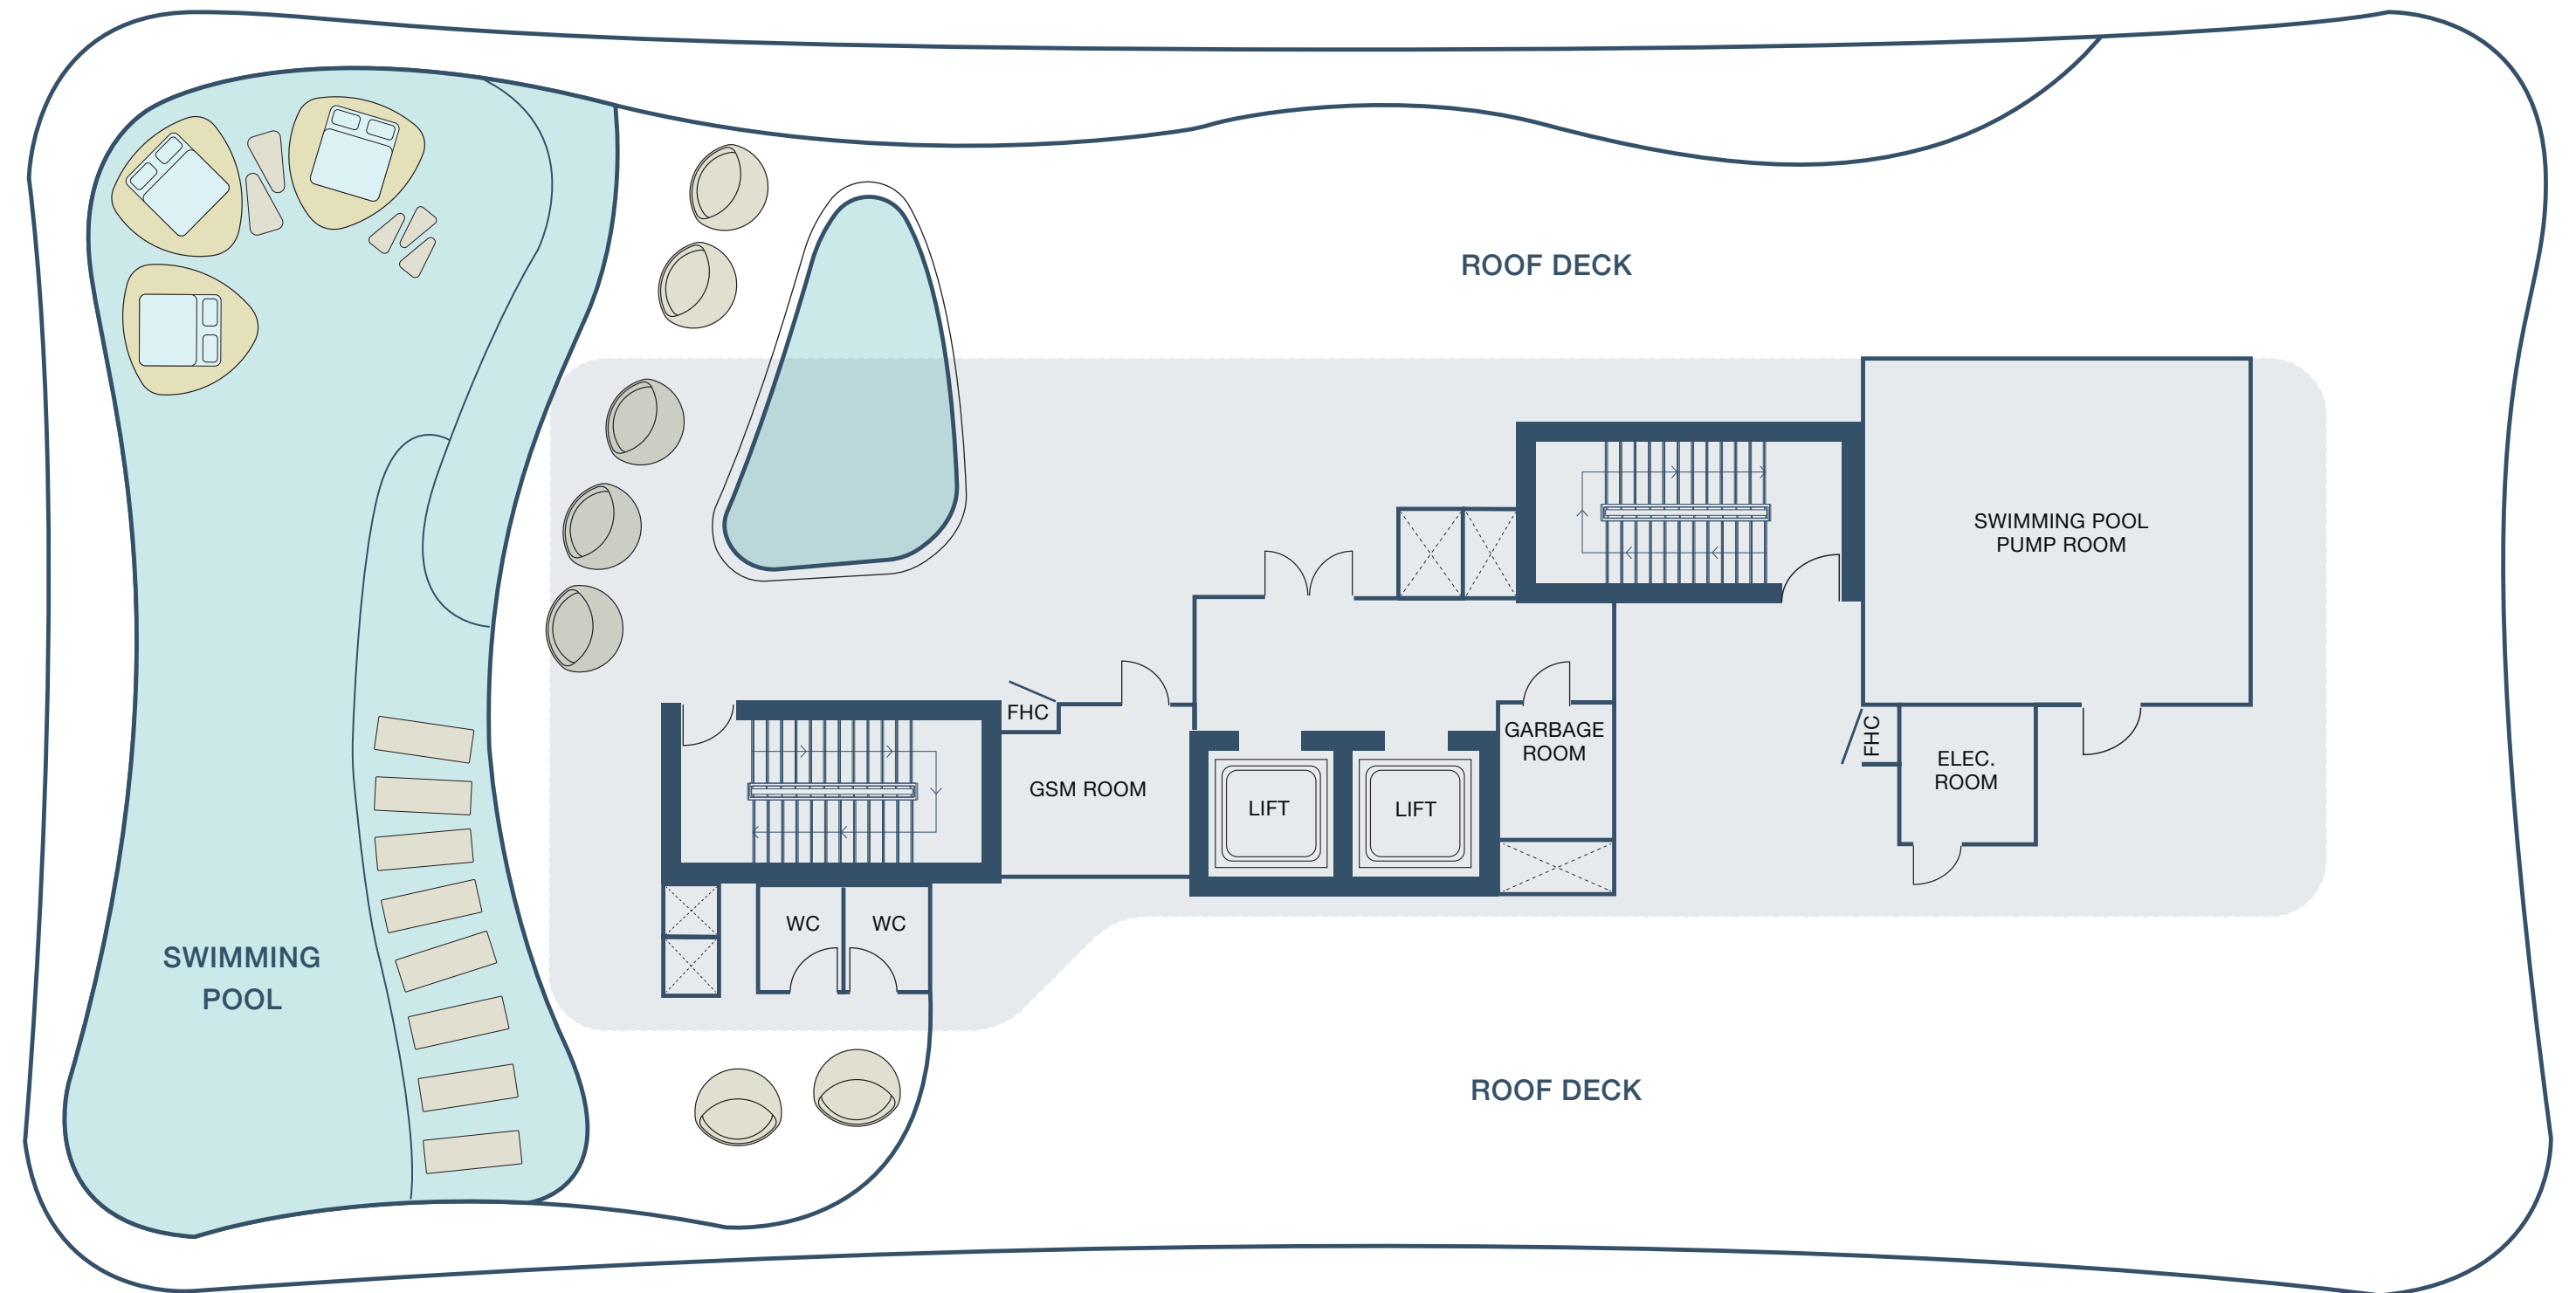

FLOOR PLANS

BEACH
WALK
RESIDENCE II

IMTIAZ

BEACH WALK

RESIDENCE II

AMENITIES FLOOR

IMTIAZ

- SUN BED
- GREEN AREA
- GYM
- SITTING COUCH
- SWIMMING POOL
- CLUB ROOM

BEACH WALK

RESIDENCE II

1ST, 3RD & 5TH FLOOR

IMTIAZ

- 1 BEDROOM
- 2 BEDROOMS
- POOL

BEACH WALK

RESIDENCE II

2ND, 4TH & 6TH FLOOR

RESIDENCE II

8TH FLOOR

IMTIAZ

- 1 BEDROOM
- 3 BEDROOM DUPLEX
- 2 BEDROOMS
- POOL

BEACH WALK

RESIDENCE II

ROOFTOP FLOOR

IMTIAZ

- SUN BED
- SITTING COUCH
- COVER AREA
- SWIMMING POOL