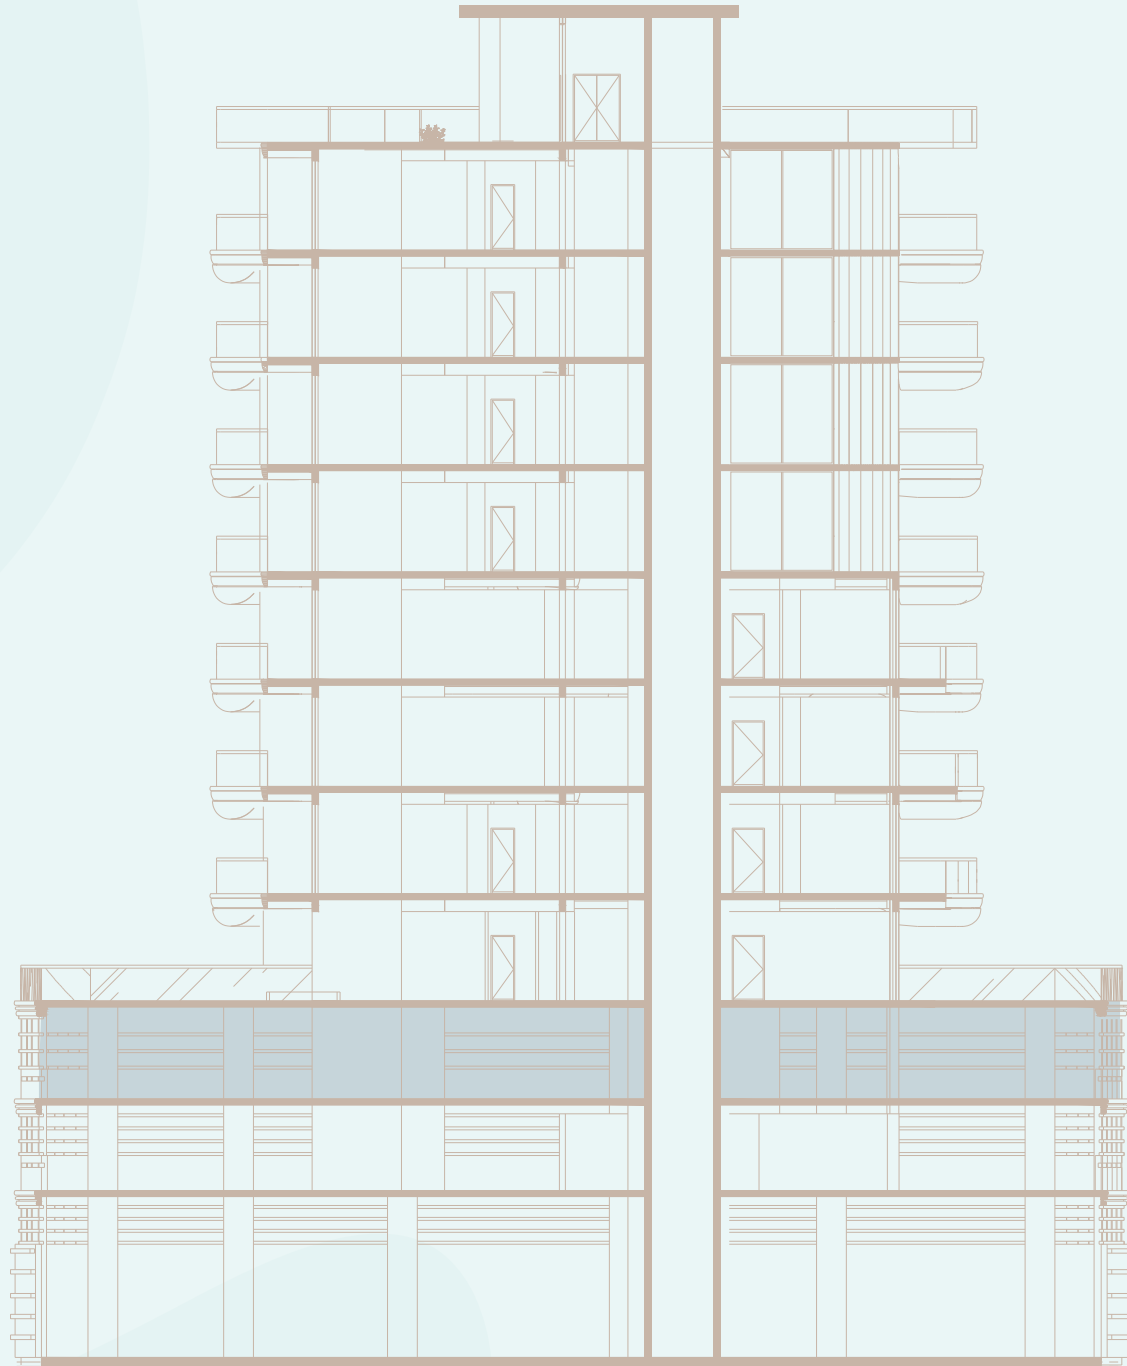

FLOOR PLANS

BEACH
WALK
RESIDENCE II

IMTIAZ

BEACH WALK

RESIDENCE II

AMENITIES FLOOR

IMTIAZ

- SUN BED
- GREEN AREA
- GYM
- SITTING COUCH
- SWIMMING POOL
- CLUB ROOM

BEACH WALK

RESIDENCE II

1ST, 3RD & 5TH FLOOR

IMTIAZ

- 1 BEDROOM
- 2 BEDROOMS
- POOL

BEACH WALK

RESIDENCE II

2ND, 4TH & 6TH FLOOR

IMTIAZ

- 1 BEDROOM
- 2 BEDROOMS
- POOL

BEACH WALK

RESIDENCE II

7TH FLOOR

IMTIAZ

- 1 BEDROOM
- 3 BEDROOM DUPLEX
- 2 BEDROOMS
- POOL

BEACH WALK

RESIDENCE II

8TH FLOOR

IMTIAZ

- 1 BEDROOM
- 3 BEDROOM DUPLEX
- 2 BEDROOMS
- POOL

BEACH WALK

RESIDENCE II

ROOFTOP FLOOR

IMTIAZ