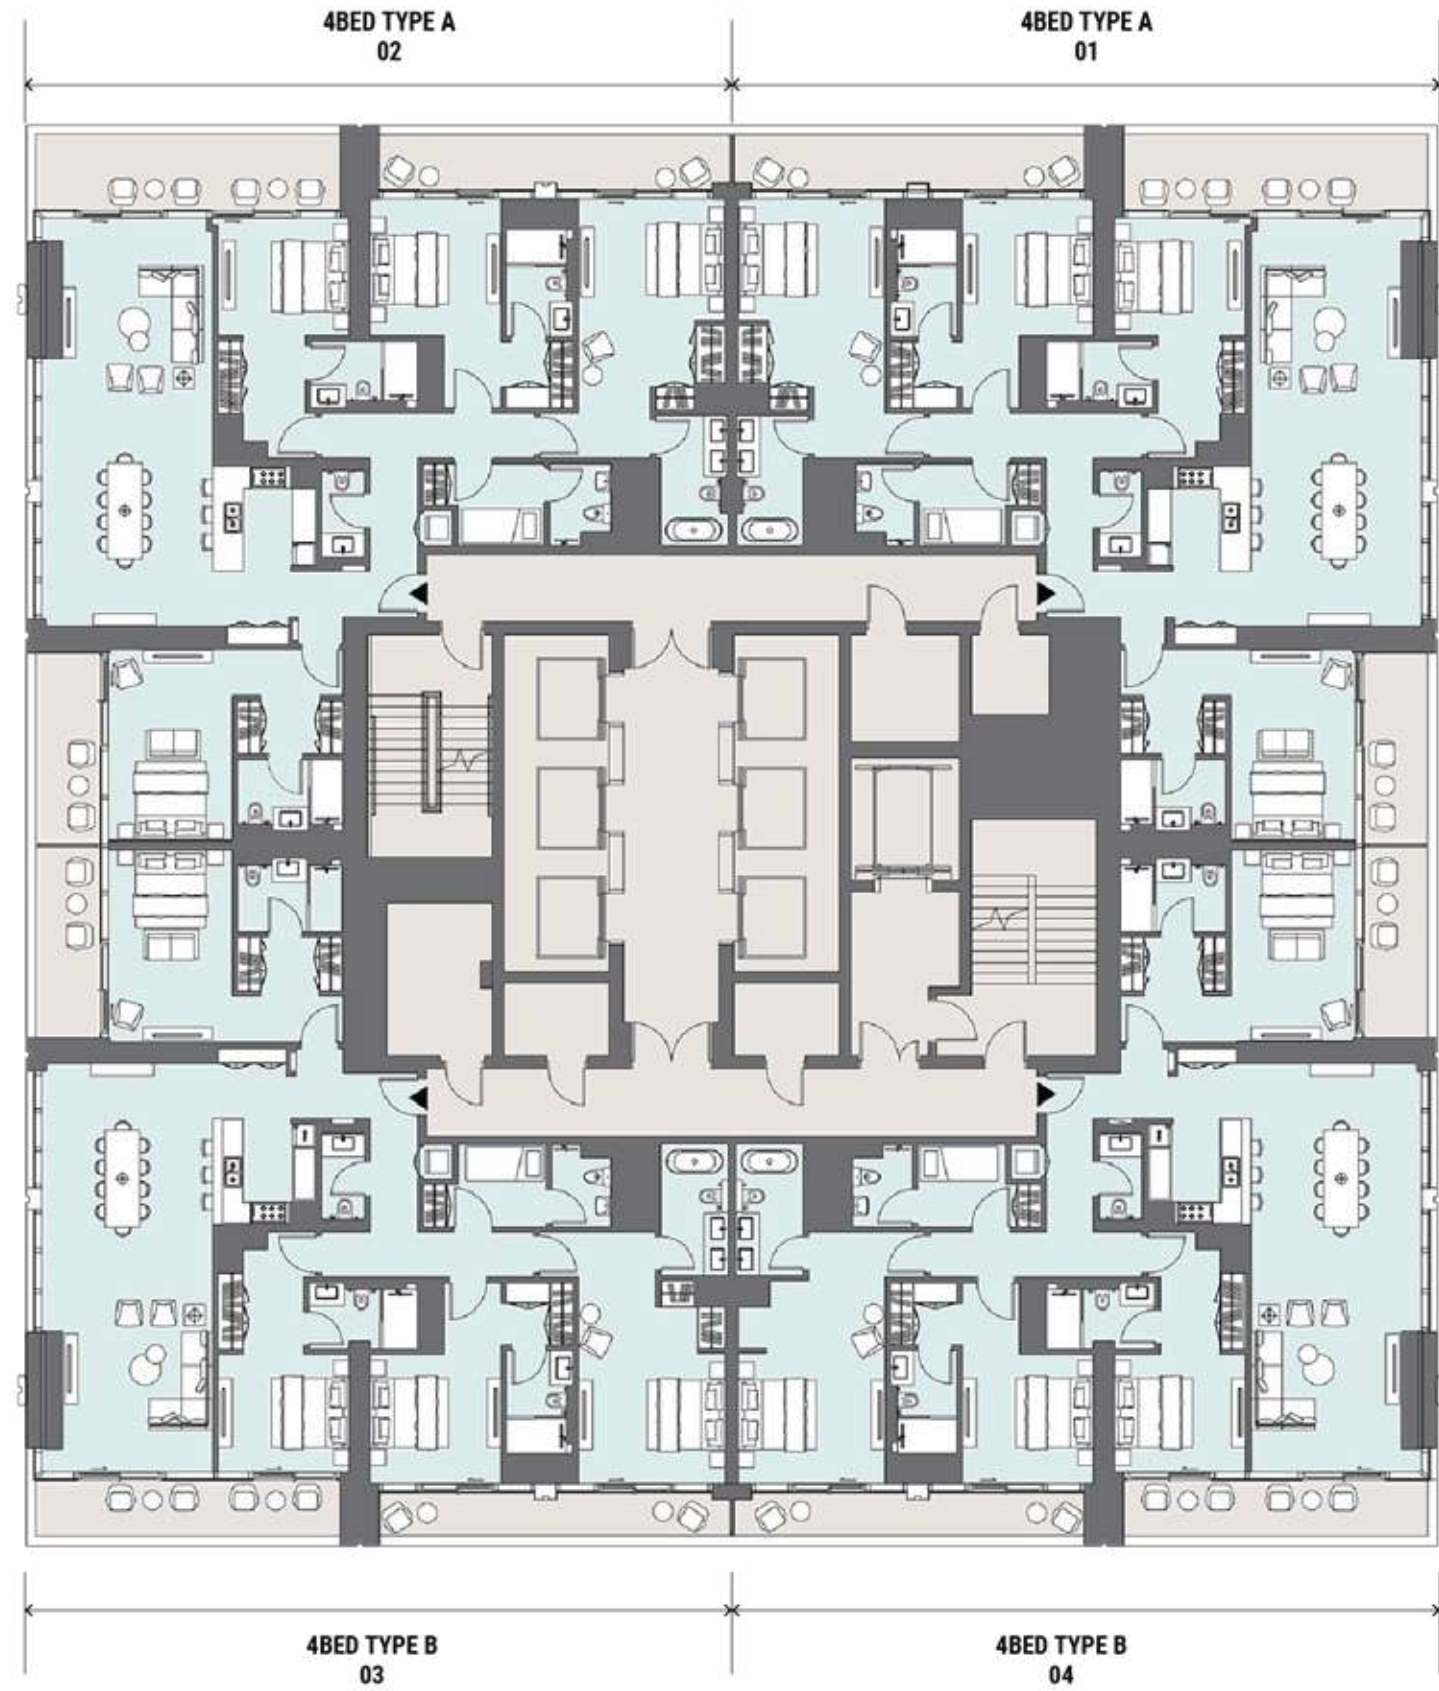

Canal View

Canal View

Towers
Level 6

Canal View

Burj Khalifa
View

1BED TYPE A
08

1BED TYPE A
01

1BED TYPE A
08

1BED TYPE A
01

Canal View

Towers
Levels 7-22

Burj Khalifa
View

Towers Level 23

Towers Levels 24-47

Towers
Levels 49-50

Towers
Level 51

Premium Waterfront Lofts
Ground Level

Premium Waterfront Lofts
Level 01 and 03

Premium Waterfront Lofts
Level 02 and 04