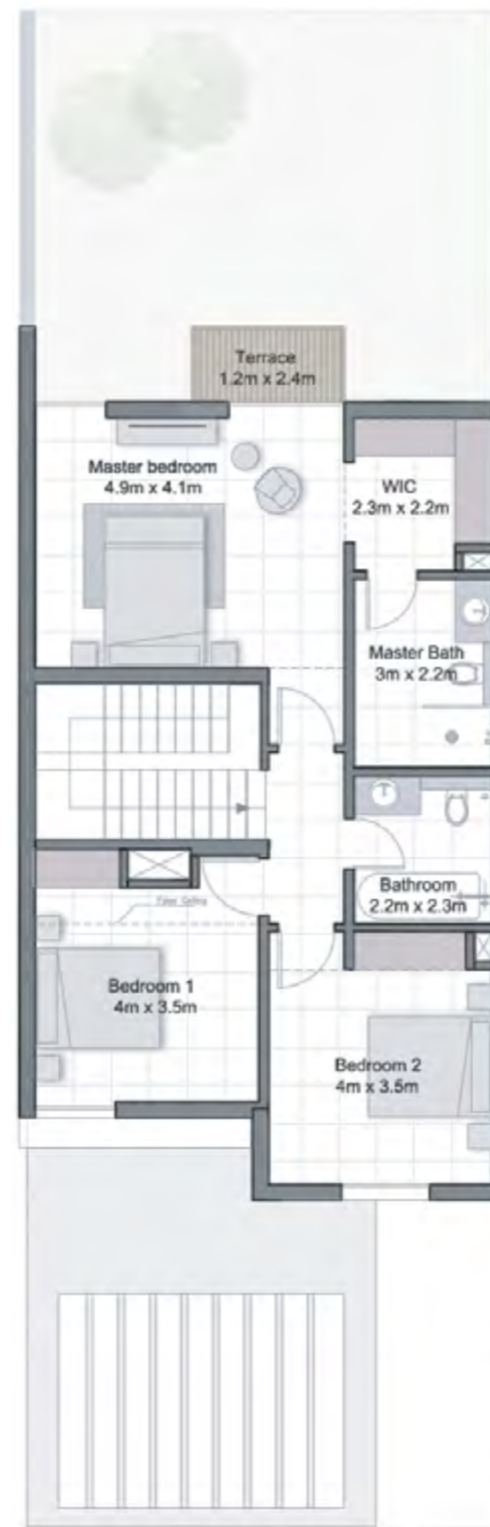

CHERRYWOODS

GROUND FLOOR

FIRST FLOOR

3 BEDROOM MIDDLE UNIT

TOTAL AREA : 2,233 sq.ft.

CHERRYWOODS

GROUND FLOOR

FIRST FLOOR

3 BEDROOM CORNER UNIT

TOTAL AREA : 2,367 sq.ft.

CHERRYWOODS

GROUND FLOOR

FIRST FLOOR

4 BEDROOM CORNER UNIT

TOTAL AREA : 2,634 sq.ft.