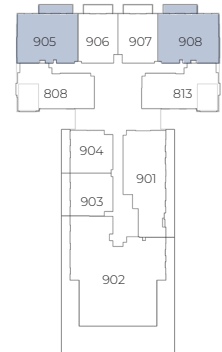

ELLINGTON HOUSE IV

2 BEDROOM TYPE C

9TH FLOOR

Internal Living Area 1246.89 sq.ft.

Outdoor Living Area 123.14 sq.ft.

Total Living Area 1370.03 sq.ft.