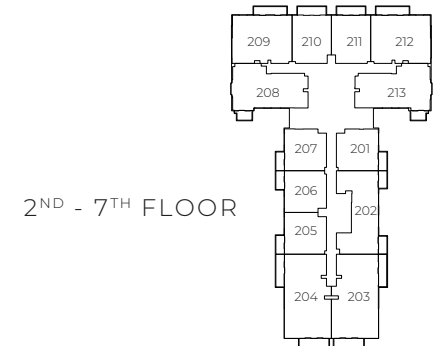

3 BEDROOM PENTHOUSE

Internal Living Area 3513.34 sq.ft.

Outdoor Living Area 2313.92 sq.ft.

Total Living Area 5827.26 sq.ft.