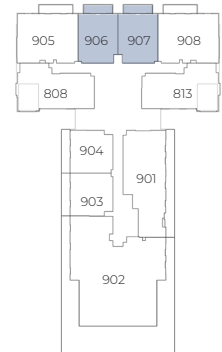

9TH FLOOR

Internal Living Area 806.86 sq.ft.

Outdoor Living Area 106.78 sq.ft.

Total Living Area 913.64 sq.ft.