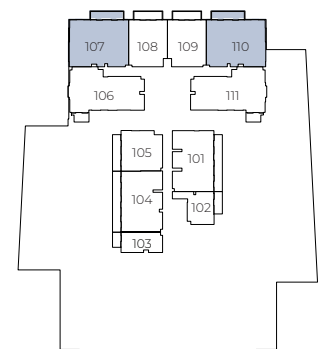

ELLINGTON HOUSE IV

2 BEDROOM TYPE C

1ST FLOOR

Internal Living Area 1246.89 sq.ft.

Outdoor Living Area 123.14 sq.ft.

Total Living Area 1370.03 sq.ft.