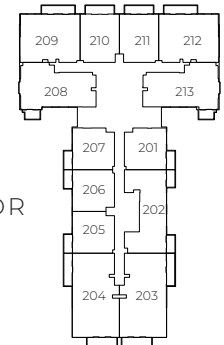

1<sup>ST</sup> FLOOR PLAN

STUDIO

1 BEDROOM APARTMENT

2 BEDROOM APARTMENT

2<sup>ND</sup> - 7<sup>TH</sup> FLOOR PLAN

1 BEDROOM APARTMENT

2 BEDROOM APARTMENT

3 BEDROOM APARTMENT

8<sup>TH</sup> FLOOR PLAN

1 BEDROOM APARTMENT

2 BEDROOM APARTMENT

3 BEDROOM APARTMENT

4 BEDROOM DUPLEX  
LOWER LEVEL

9<sup>TH</sup> FLOOR PLAN

1 BEDROOM APARTMENT

2 BEDROOM APARTMENT

## STUDIO TYPE A

9<sup>TH</sup> FLOOR

8<sup>TH</sup> FLOOR

2<sup>ND</sup> - 7<sup>TH</sup> FLOOR

1<sup>ST</sup> FLOOR

Internal Living Area 373.51 sq.ft.

Outdoor Living Area 58.02 sq.ft.

Total Living Area 431.53 sq.ft.