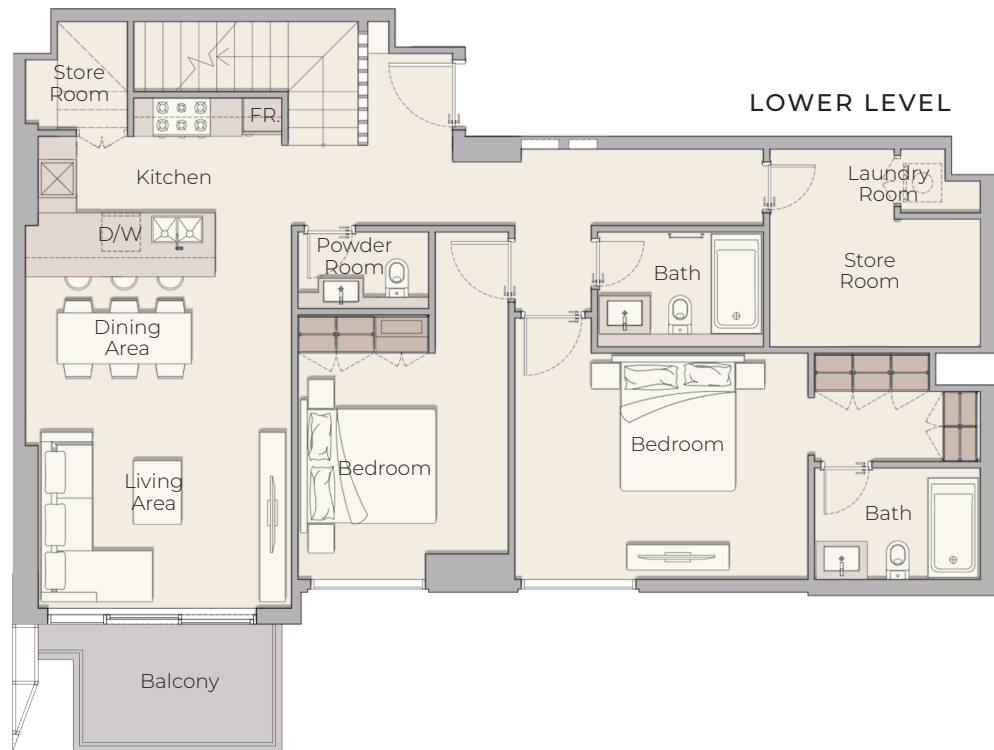

ELLINGTON HOUSE IV

4 BEDROOM TYPE DUPLEX

9TH FLOOR