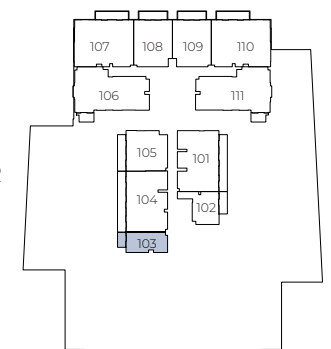

1<sup>ST</sup> FLOOR PLAN

STUDIO

1 BEDROOM APARTMENT

2 BEDROOM APARTMENT

2<sup>ND</sup> - 7<sup>TH</sup> FLOOR PLAN

1 BEDROOM APARTMENT

2 BEDROOM APARTMENT

3 BEDROOM APARTMENT

8<sup>TH</sup> FLOOR PLAN

1 BEDROOM APARTMENT

2 BEDROOM APARTMENT

3 BEDROOM APARTMENT

4 BEDROOM DUPLEX  
LOWER LEVEL

9<sup>TH</sup> FLOOR PLAN

1 BEDROOM APARTMENT

2 BEDROOM APARTMENT

## STUDIO TYPE A

9<sup>TH</sup> FLOOR

8<sup>TH</sup> FLOOR

2<sup>ND</sup> - 7<sup>TH</sup> FLOOR

1<sup>ST</sup> FLOOR

Internal Living Area 373.51 sq.ft.

Outdoor Living Area 58.02 sq.ft.

Total Living Area 431.53 sq.ft.