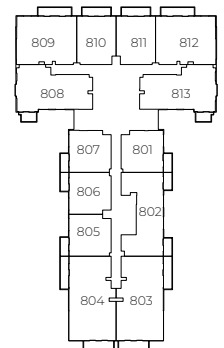

9<sup>TH</sup> FLOOR

8<sup>TH</sup> FLOOR

2<sup>ND</sup> - 7<sup>TH</sup> FLOOR

1<sup>ST</sup> FLOOR

Internal Living Area 1118.69 sq.ft.

Outdoor Living Area 218.72 sq.ft.

Total Living Area 1337.42 sq.ft.

ELLINGTON HOUSE IV