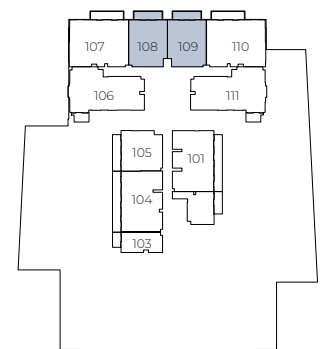

1ST FLOOR

Internal Living Area 806.86 sq.ft.

Outdoor Living Area 106.78 sq.ft.

Total Living Area 913.64 sq.ft.