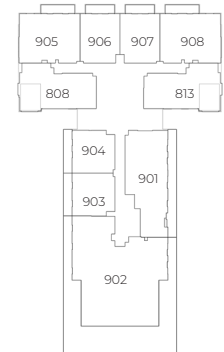

1<sup>ST</sup> FLOOR PLAN

STUDIO

1 BEDROOM APARTMENT

2 BEDROOM APARTMENT

2<sup>ND</sup> - 7<sup>TH</sup> FLOOR PLAN

1 BEDROOM APARTMENT

2 BEDROOM APARTMENT

3 BEDROOM APARTMENT

8<sup>TH</sup> FLOOR PLAN

1 BEDROOM APARTMENT

2 BEDROOM APARTMENT

3 BEDROOM APARTMENT

4 BEDROOM DUPLEX  
LOWER LEVEL

9<sup>TH</sup> FLOOR PLAN

1 BEDROOM APARTMENT

2 BEDROOM APARTMENT

## STUDIO TYPE A

9<sup>TH</sup> FLOOR

8<sup>TH</sup> FLOOR

2<sup>ND</sup> - 7<sup>TH</sup> FLOOR

1<sup>ST</sup> FLOOR

Internal Living Area 373.51 sq.ft.

Outdoor Living Area 58.02 sq.ft.

Total Living Area 431.53 sq.ft.