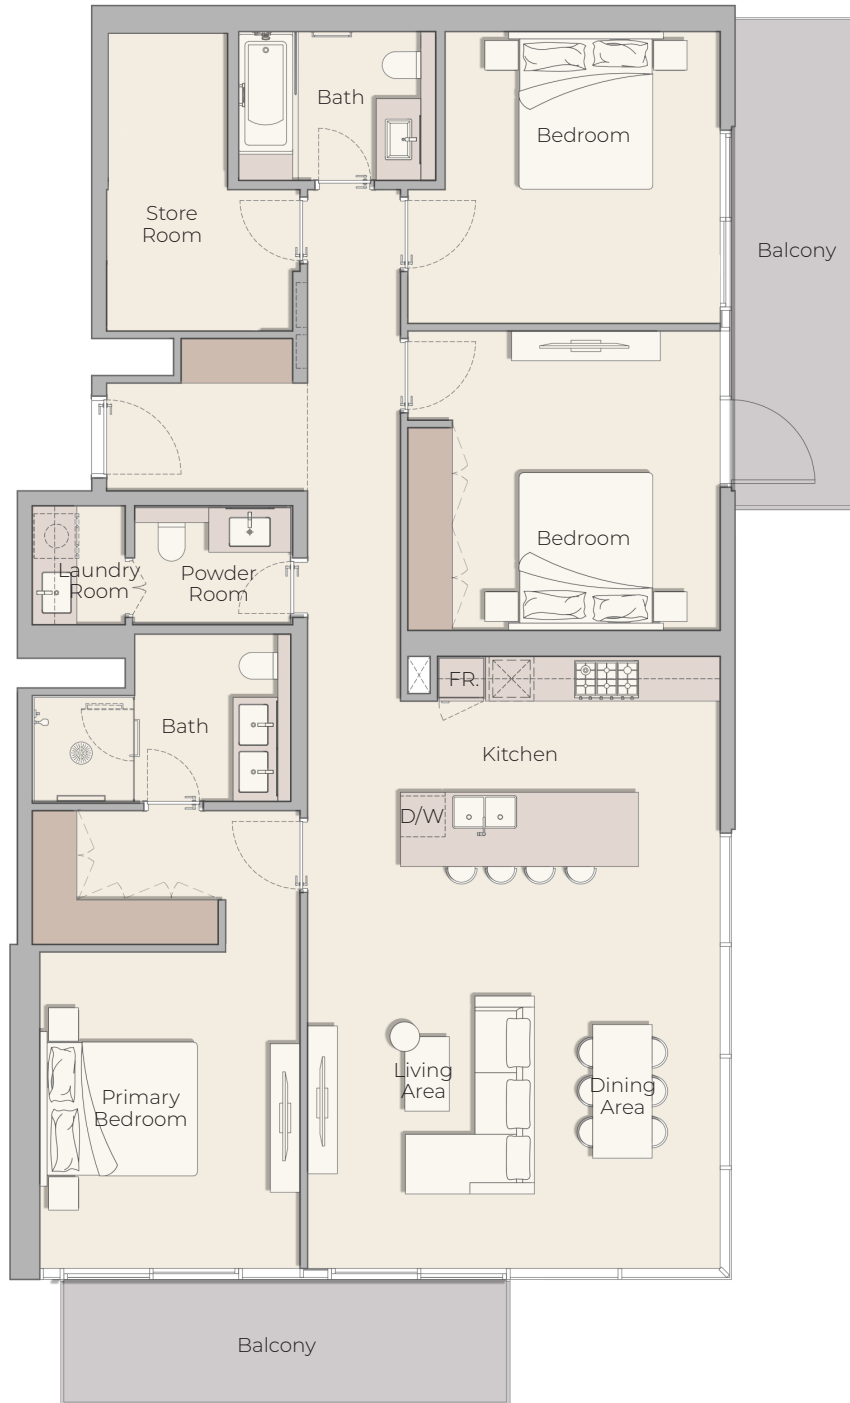

ELLINGTON HOUSE IV

3 BEDROOM TYPE A