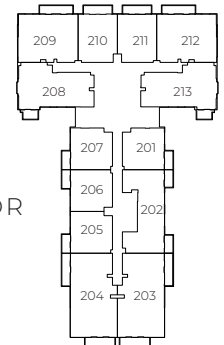

2ND - 7TH FLOOR