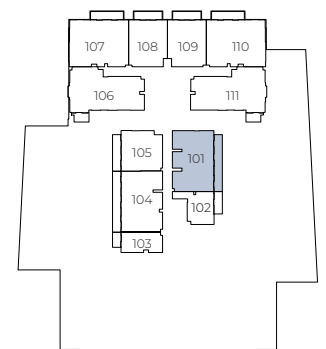

9<sup>TH</sup> FLOOR

8<sup>TH</sup> FLOOR

2<sup>ND</sup> - 7<sup>TH</sup> FLOOR

1<sup>ST</sup> FLOOR

Internal Living Area 1118.69 sq.ft.

Outdoor Living Area 218.72 sq.ft.

Total Living Area 1337.42 sq.ft.

ELLINGTON HOUSE IV