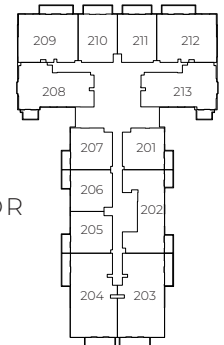

# STUDIO TYPE B

9<sup>TH</sup> FLOOR

8<sup>TH</sup> FLOOR

2<sup>ND</sup> - 7<sup>TH</sup> FLOOR

1<sup>ST</sup> FLOOR

Internal Living Area 438.20 sq.ft.

Outdoor Living Area 85.90 sq.ft.

Total Living Area 524.09 sq.ft.