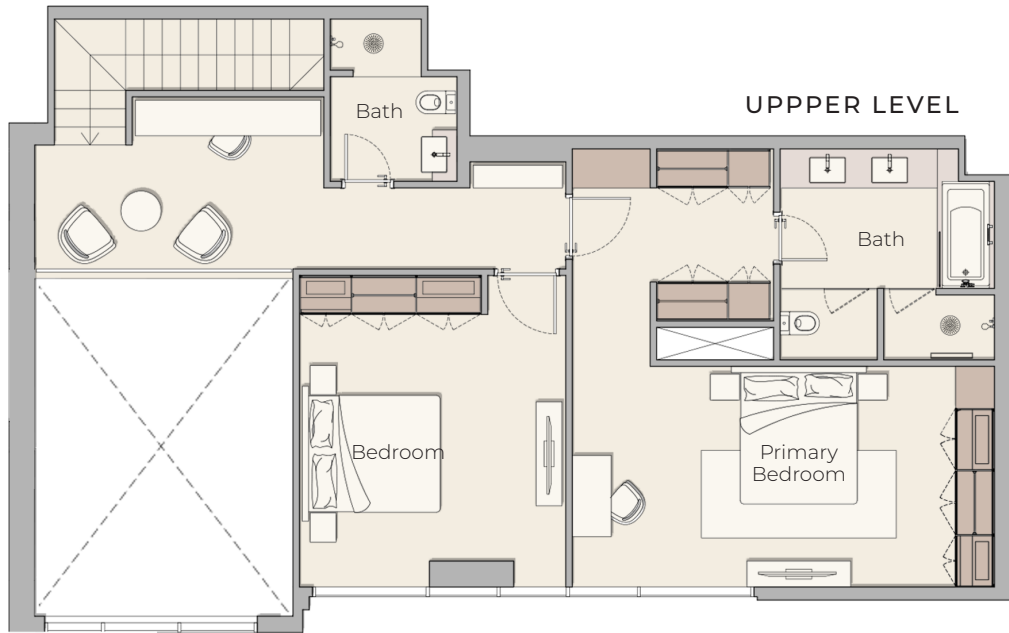

ELLINGTON HOUSE IV

4 BEDROOM TYPE DUPLEX

9TH FLOOR