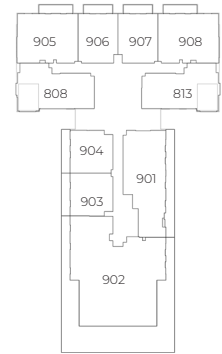

ELLINGTON HOUSE IV

2 BEDROOM TYPE E

9TH FLOOR

Internal Living Area 1252.27 sq.ft.

Outdoor Living Area 132.83 sq.ft.

Total Living Area 1385.10 sq.ft.