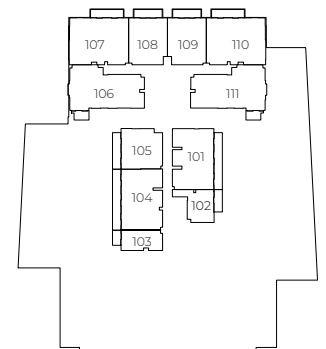

### 3 BEDROOM TYPE A

9<sup>TH</sup> FLOOR

8<sup>TH</sup> FLOOR

2<sup>ND</sup> - 7<sup>TH</sup> FLOOR

1<sup>ST</sup> FLOOR

Internal Living Area 1635.25 sq.ft.

Outdoor Living Area 232.07 sq.ft.

Total Living Area 1867.32 sq.ft.