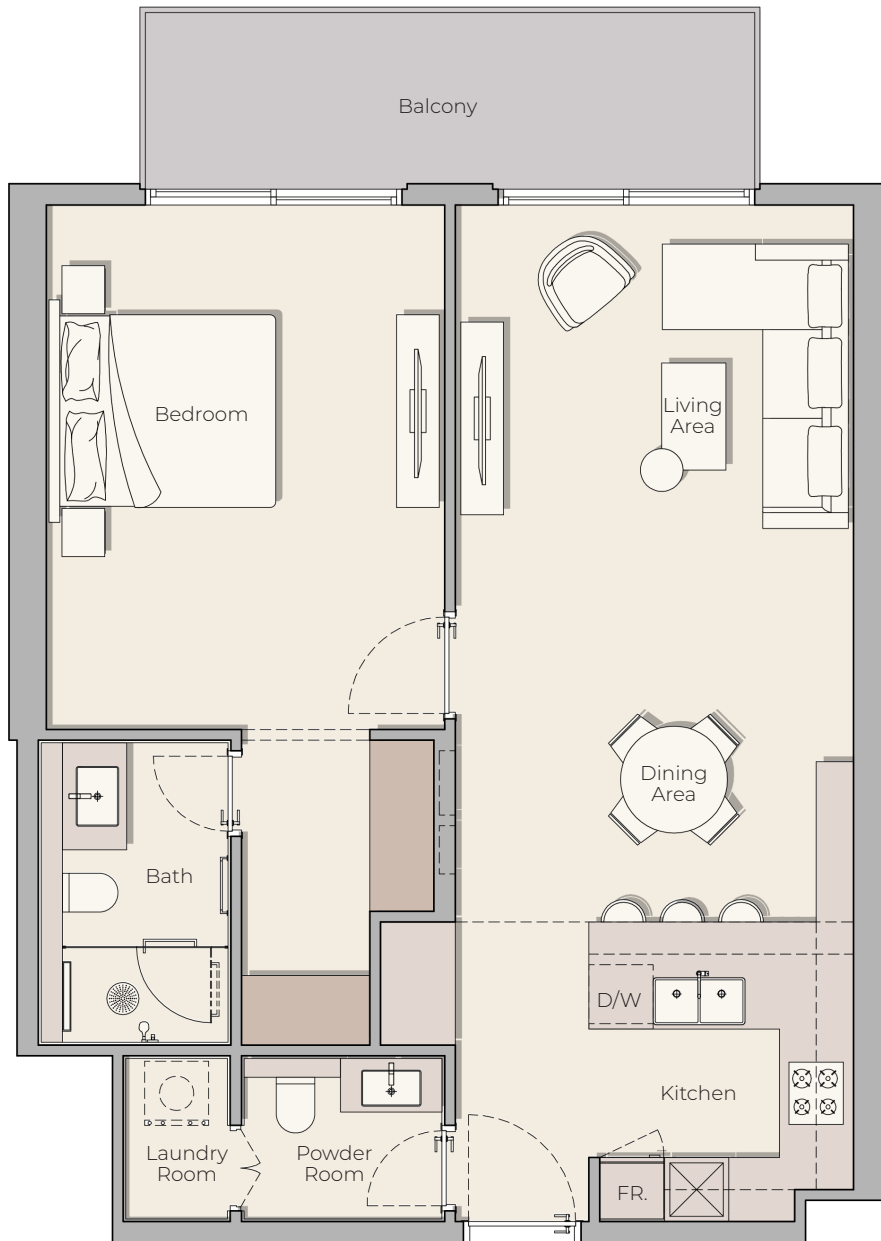

Internal Living Area 806.86 sq.ft.

Outdoor Living Area 106.78 sq.ft.

Total Living Area 913.64 sq.ft.