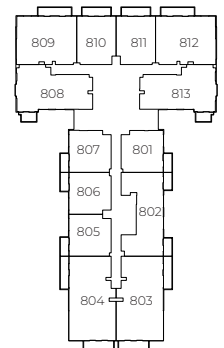

ELLINGTON HOUSE IV

2 BEDROOM TYPE A

8TH FLOOR

Internal Living Area 1132.26 sq.ft.

Outdoor Living Area 234.01 sq.ft.

Total Living Area 1366.26 sq.ft.