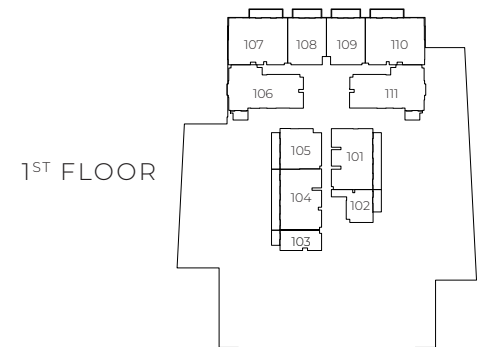

ELLINGTON HOUSE IV

3 BEDROOM TYPE B

Internal Living Area 1639.77 sq.ft.

Outdoor Living Area 401.39 sq.ft.

Total Living Area 2041.16 sq.ft.