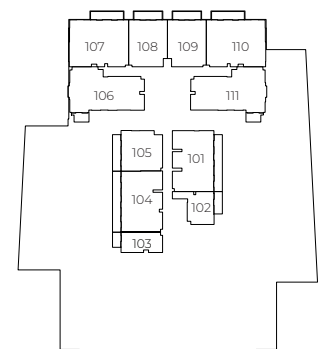

## 4 BEDROOM TYPE DUPLEX

9<sup>TH</sup> FLOOR

8<sup>TH</sup> FLOOR

2<sup>ND</sup> - 7<sup>TH</sup> FLOOR

1<sup>ST</sup> FLOOR

Internal Living Area 2362.03 sq.ft.

Outdoor Living Area 65.23 sq.ft.

Total Living Area 2427.26 sq.ft.