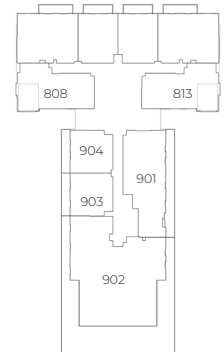

ELLINGTON HOUSE IV

STUDIO TYPE B

9TH FLOOR

Internal Living Area 438.20 sq.ft.

Outdoor Living Area 85.90 sq.ft.

Total Living Area 524.09 sq.ft.