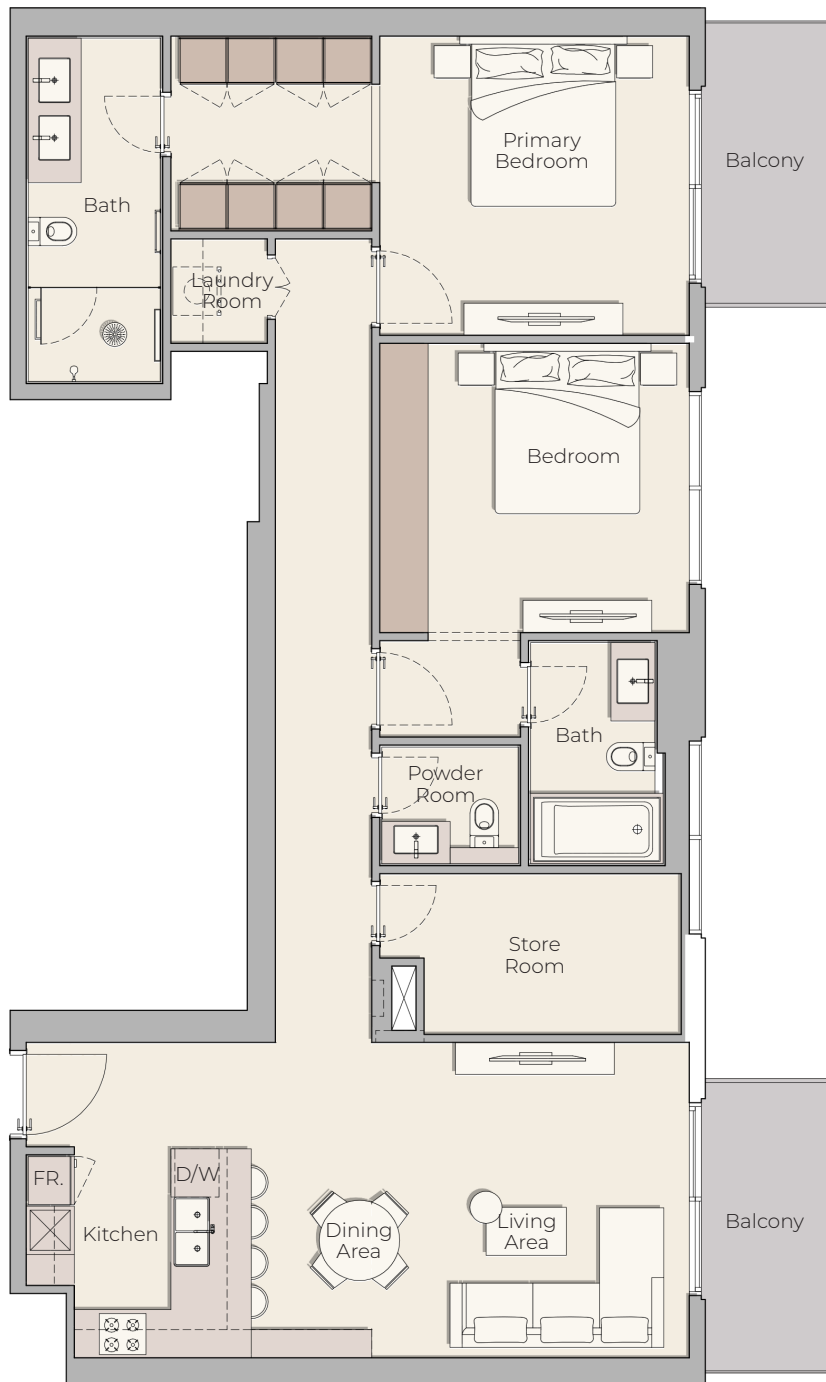

ELLINGTON HOUSE IV

2 BEDROOM TYPE E