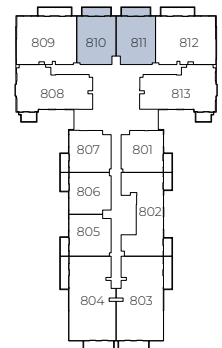

8TH FLOOR

Internal Living Area 806.86 sq.ft.

Outdoor Living Area 106.78 sq.ft.

Total Living Area 913.64 sq.ft.