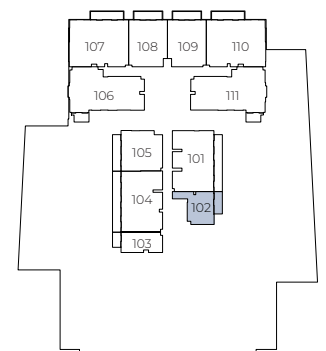

1<sup>ST</sup> FLOOR PLAN

STUDIO

1 BEDROOM APARTMENT

2 BEDROOM APARTMENT

2<sup>ND</sup> - 7<sup>TH</sup> FLOOR PLAN

1 BEDROOM APARTMENT

2 BEDROOM APARTMENT

3 BEDROOM APARTMENT

8<sup>TH</sup> FLOOR PLAN

1 BEDROOM APARTMENT

2 BEDROOM APARTMENT

3 BEDROOM APARTMENT

4 BEDROOM DUPLEX  
LOWER LEVEL

9<sup>TH</sup> FLOOR PLAN

1 BEDROOM APARTMENT

2 BEDROOM APARTMENT

# STUDIO TYPE B

9<sup>TH</sup> FLOOR

8<sup>TH</sup> FLOOR

2<sup>ND</sup> - 7<sup>TH</sup> FLOOR

1<sup>ST</sup> FLOOR

Internal Living Area 438.20 sq.ft.

Outdoor Living Area 85.90 sq.ft.

Total Living Area 524.09 sq.ft.