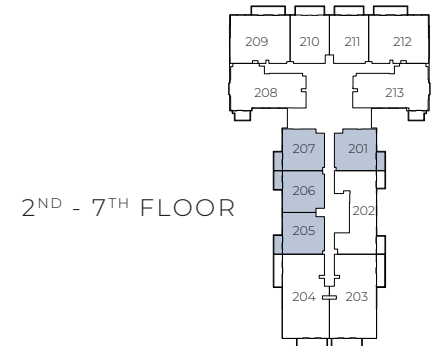

1<sup>ST</sup> FLOOR PLAN

STUDIO

1 BEDROOM APARTMENT

2 BEDROOM APARTMENT

2<sup>ND</sup> - 7<sup>TH</sup> FLOOR PLAN

1 BEDROOM APARTMENT

2 BEDROOM APARTMENT

3 BEDROOM APARTMENT

# STUDIO TYPE B

9<sup>TH</sup> FLOOR

8<sup>TH</sup> FLOOR

2<sup>ND</sup> - 7<sup>TH</sup> FLOOR

1<sup>ST</sup> FLOOR

Internal Living Area 438.20 sq.ft.

Outdoor Living Area 85.90 sq.ft.

Total Living Area 524.09 sq.ft.