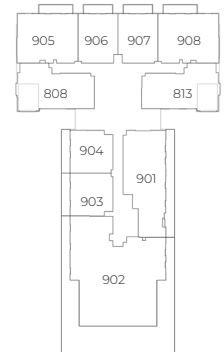

9<sup>TH</sup> FLOOR

8<sup>TH</sup> FLOOR

2<sup>ND</sup> - 7<sup>TH</sup> FLOOR

1<sup>ST</sup> FLOOR

Internal Living Area 1118.69 sq.ft.

Outdoor Living Area 218.72 sq.ft.

Total Living Area 1337.42 sq.ft.

ELLINGTON HOUSE IV