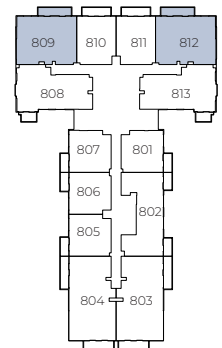

ELLINGTON HOUSE IV

2 BEDROOM TYPE C

8TH FLOOR

Internal Living Area 1246.89 sq.ft.

Outdoor Living Area 123.14 sq.ft.

Total Living Area 1370.03 sq.ft.