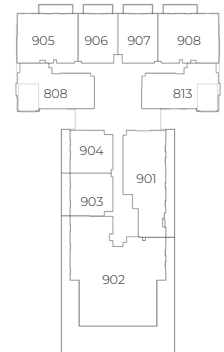

ELLINGTON HOUSE IV

2 BEDROOM TYPE D

9TH FLOOR

Internal Living Area 1294.36 sq.ft.

Outdoor Living Area 65.12 sq.ft.

Total Living Area 1359.48 sq.ft.