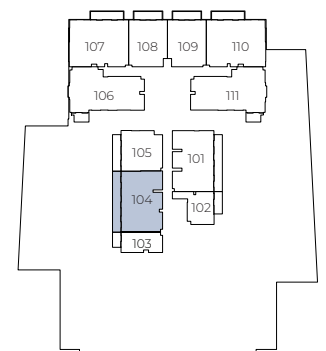

ELLINGTON HOUSE IV

2 BEDROOM TYPE A

1ST FLOOR

Internal Living Area 1132.26 sq.ft.

Outdoor Living Area 234.01 sq.ft.

Total Living Area 1366.26 sq.ft.