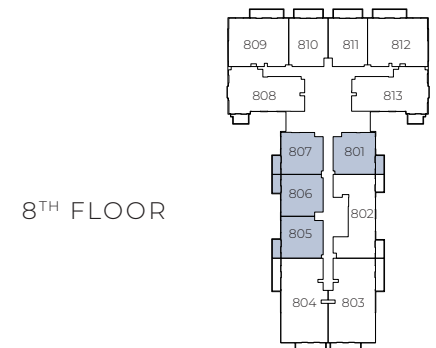

1<sup>ST</sup> FLOOR PLAN

STUDIO

1 BEDROOM APARTMENT

2 BEDROOM APARTMENT

2<sup>ND</sup> - 7<sup>TH</sup> FLOOR PLAN

1 BEDROOM APARTMENT

2 BEDROOM APARTMENT

3 BEDROOM APARTMENT

# STUDIO TYPE B

9<sup>TH</sup> FLOOR

8<sup>TH</sup> FLOOR

2<sup>ND</sup> - 7<sup>TH</sup> FLOOR

1<sup>ST</sup> FLOOR

Internal Living Area 438.20 sq.ft.

Outdoor Living Area 85.90 sq.ft.

Total Living Area 524.09 sq.ft.