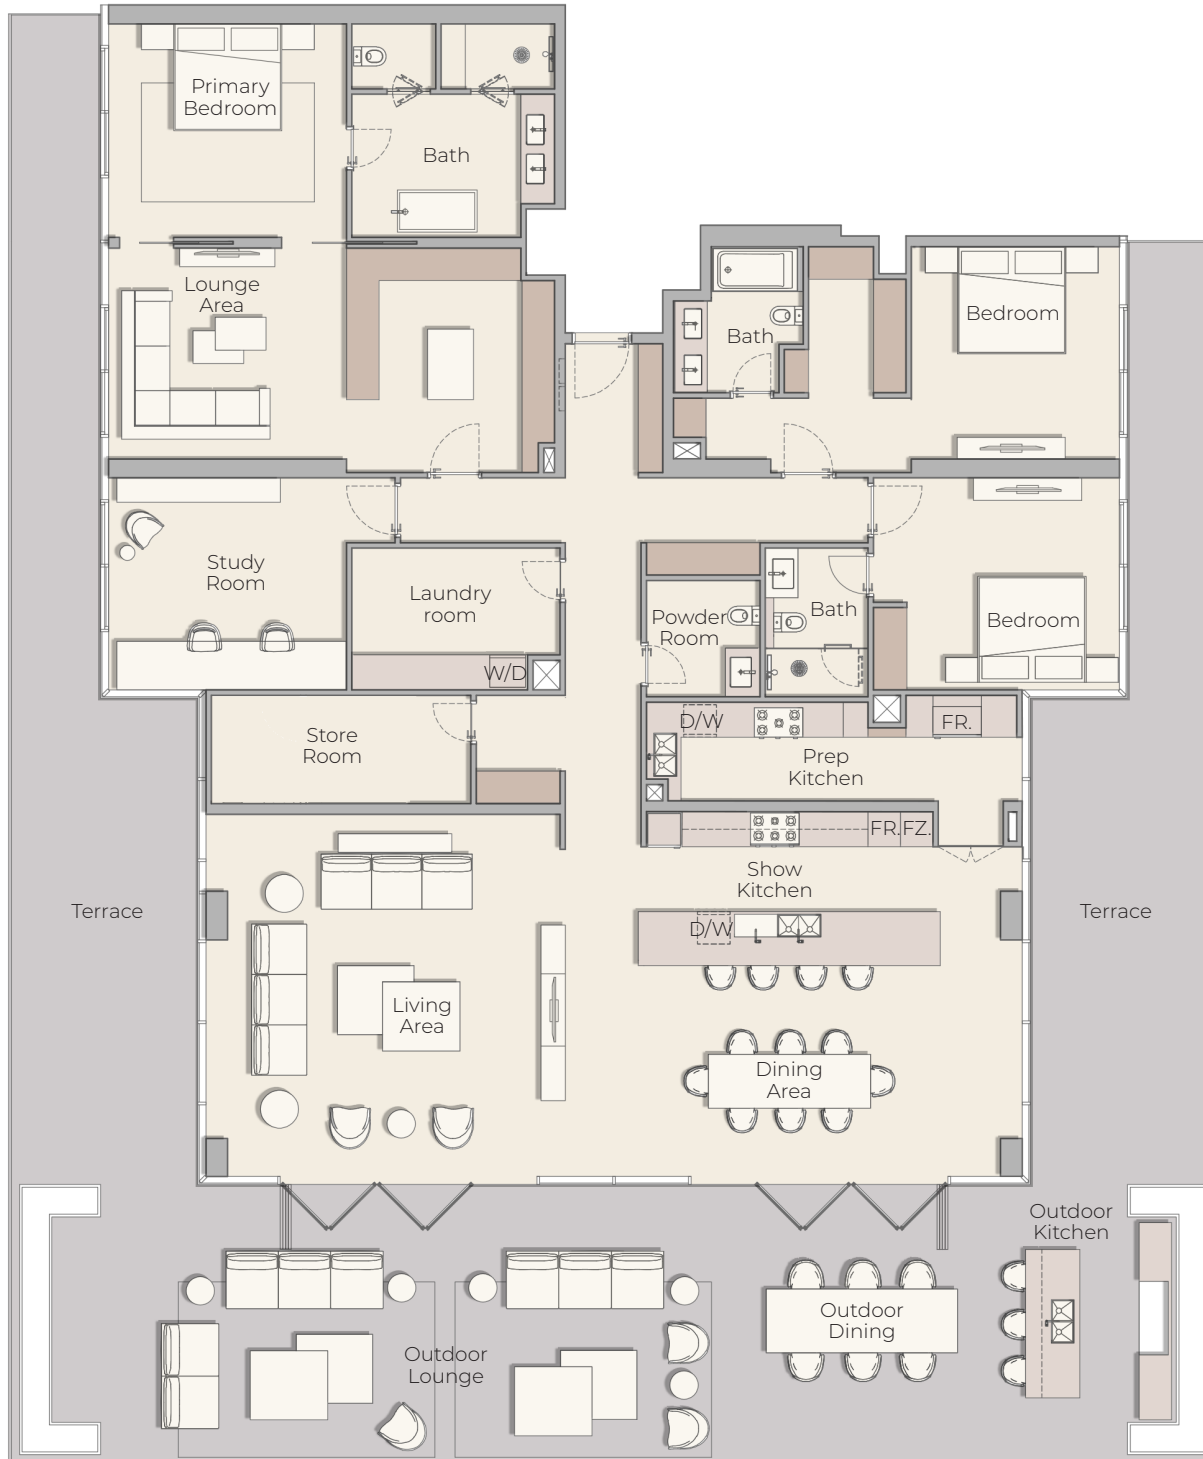

ELLINGTON HOUSE IV

3 BEDROOM PENTHOUSE

Internal Living Area 3513.34 sq.ft.

Outdoor Living Area 2313.92 sq.ft.

Total Living Area 5827.26 sq.ft.