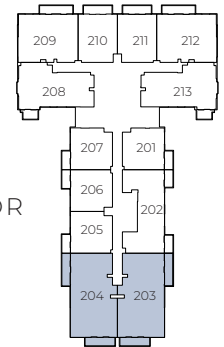

### 3 BEDROOM TYPE A

9<sup>TH</sup> FLOOR

8<sup>TH</sup> FLOOR

2<sup>ND</sup> - 7<sup>TH</sup> FLOOR

1<sup>ST</sup> FLOOR

Internal Living Area 1635.25 sq.ft.

Outdoor Living Area 232.07 sq.ft.

Total Living Area 1867.32 sq.ft.