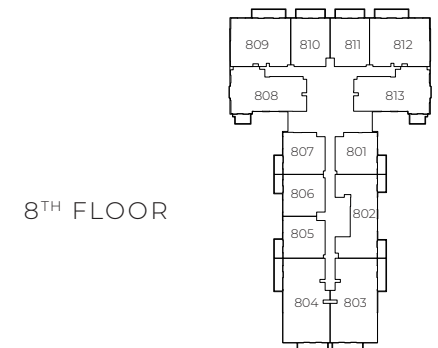

3 BEDROOM PENTHOUSE

Internal Living Area 3513.34 sq.ft.

Outdoor Living Area 2313.92 sq.ft.

Total Living Area 5827.26 sq.ft.