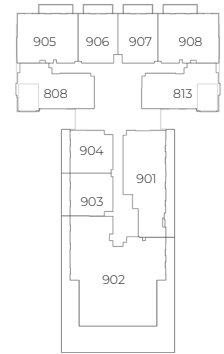

ELLINGTON HOUSE IV

2 BEDROOM TYPE A

9TH FLOOR

Internal Living Area 1132.26 sq.ft.

Outdoor Living Area 234.01 sq.ft.

Total Living Area 1366.26 sq.ft.