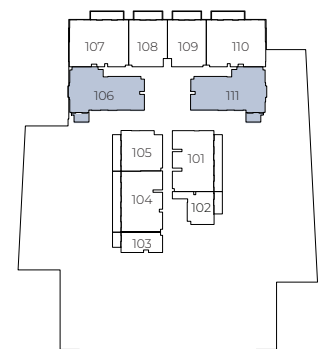

## 2 BEDROOM TYPE D

9<sup>TH</sup> FLOOR

8<sup>TH</sup> FLOOR

2<sup>ND</sup> - 7<sup>TH</sup> FLOOR

1<sup>ST</sup> FLOOR

Internal Living Area 1294.36 sq.ft.

Outdoor Living Area 65.12 sq.ft.

Total Living Area 1359.48 sq.ft.