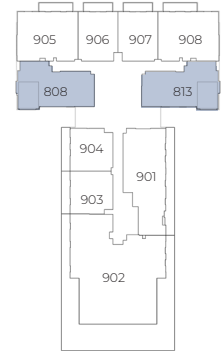

4 BEDROOM TYPE DUPLEX

9TH FLOOR