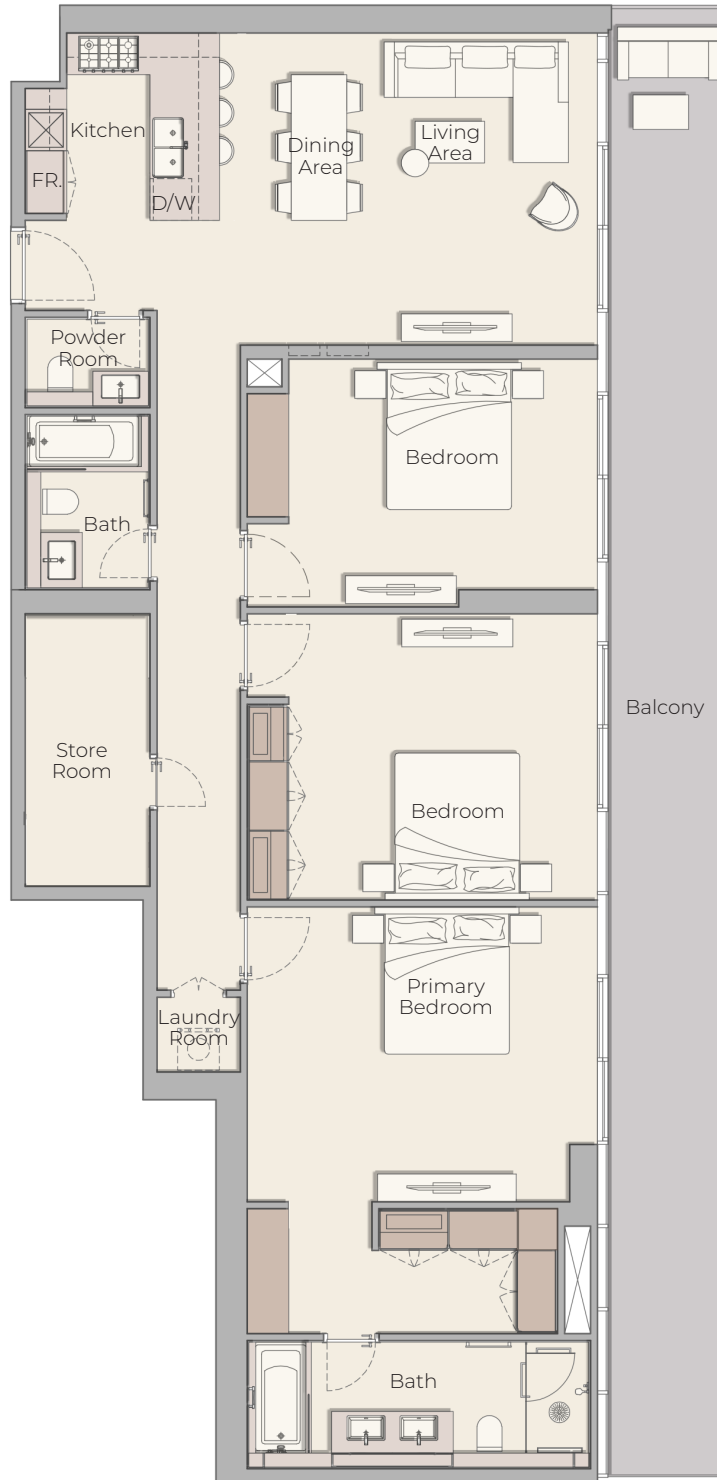

ELLINGTON HOUSE IV

3 BEDROOM TYPE B

Internal Living Area 1639.77 sq.ft.

Outdoor Living Area 401.39 sq.ft.

Total Living Area 2041.16 sq.ft.