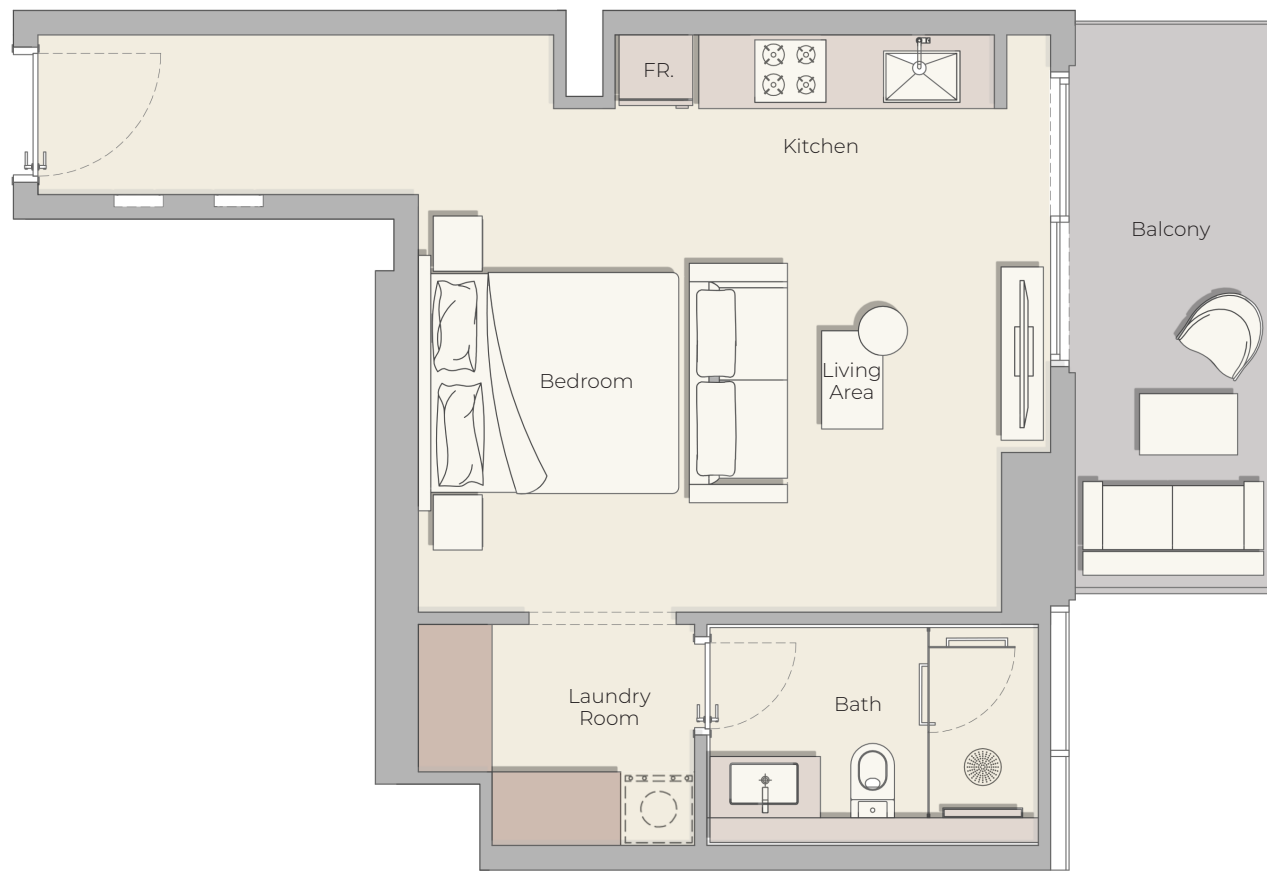

ELLINGTON HOUSE IV

STUDIO TYPE B