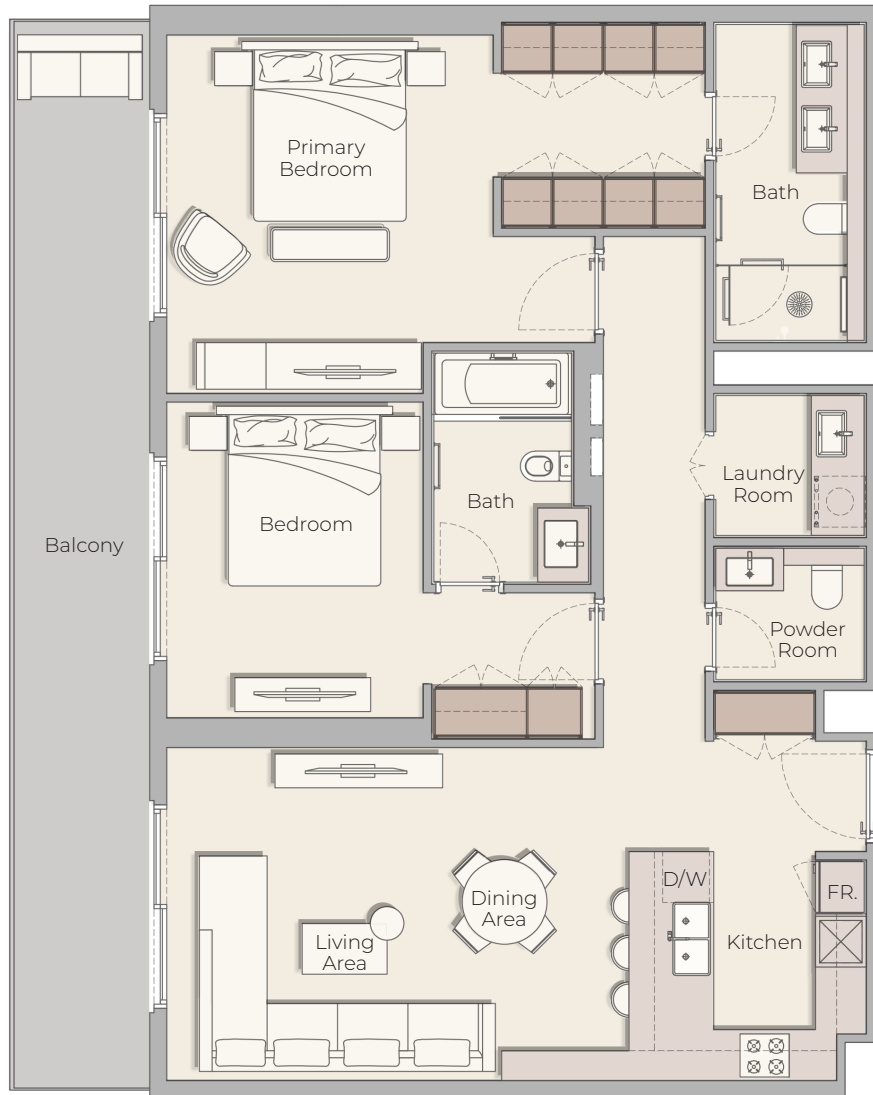

ELLINGTON HOUSE IV

2 BEDROOM TYPE A