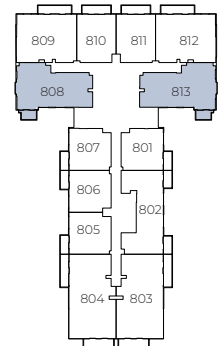

ELLINGTON HOUSE IV

4 BEDROOM TYPE DUPLEX

8TH FLOOR

Internal Living Area 2362.03 sq.ft.

Outdoor Living Area 65.23 sq.ft.

Total Living Area 2427.26 sq.ft.